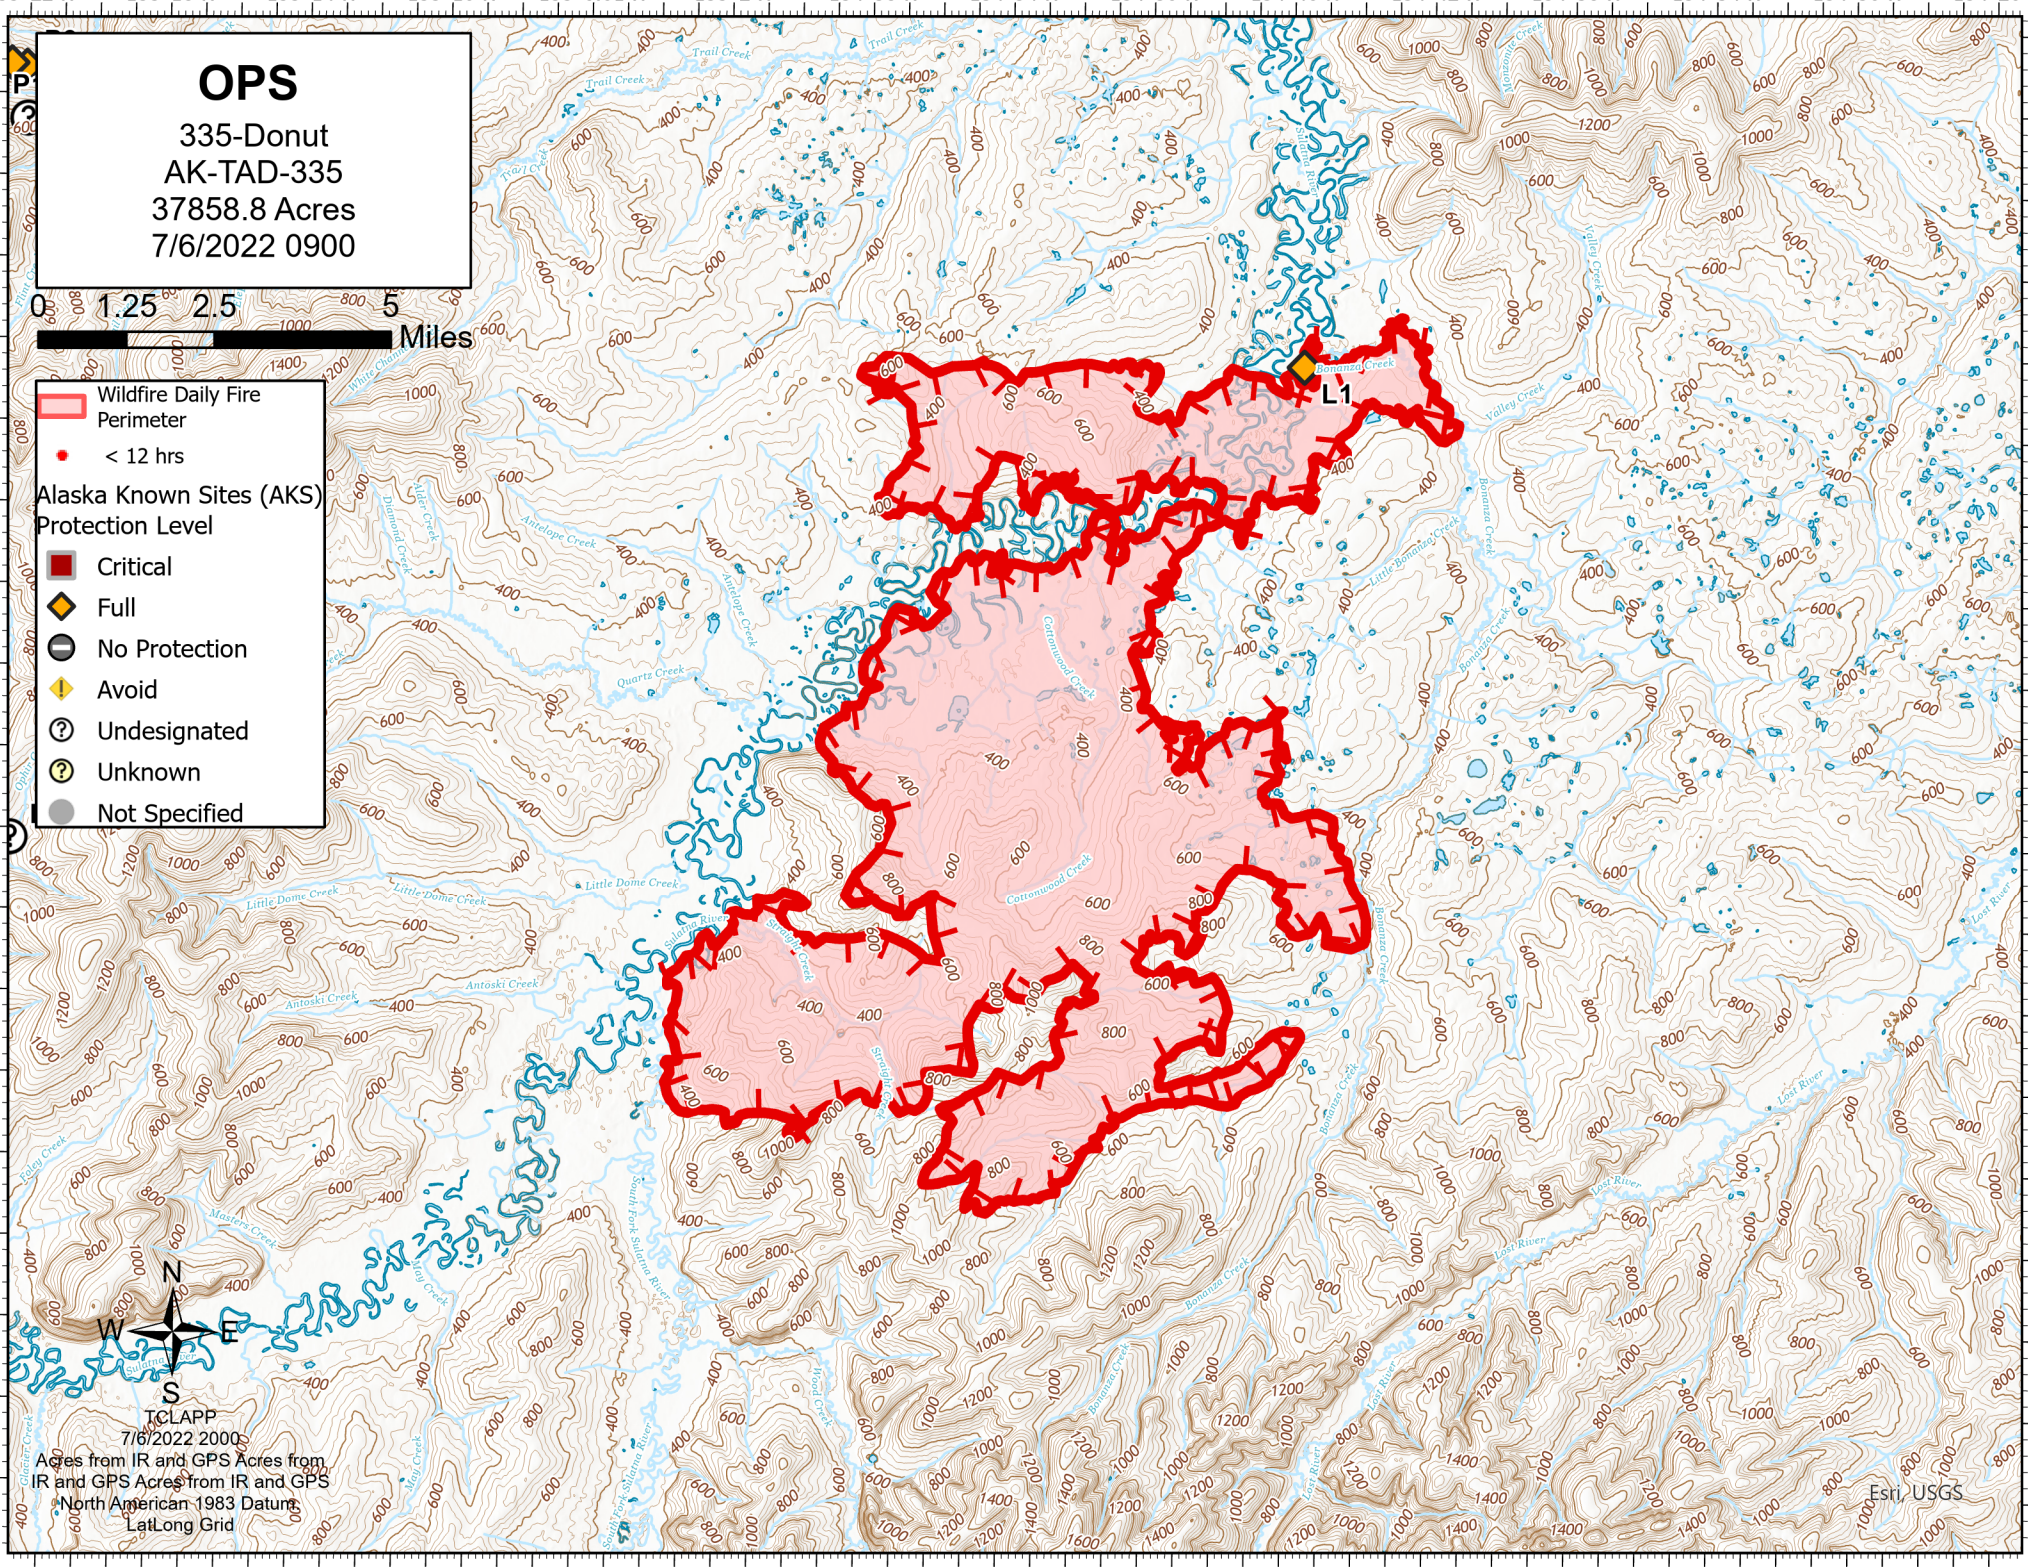

OPS

335-Donut
AK-TAD-335
37858.8 Acres
7/6/2022 0900

- Wildfire Daily Fire Perimeter
- < 12 hrs
- Alaska Known Sites (AKS) Protection Level
 - Critical
 - Full
 - No Protection
 - Avoid
 - Undesignated
 - Unknown
 - Not Specified

TCLAPP
7/6/2022 2000
Acres from IR and GPS Acres from IR and GPS
North American 1983 Datum
Lat/Long Grid