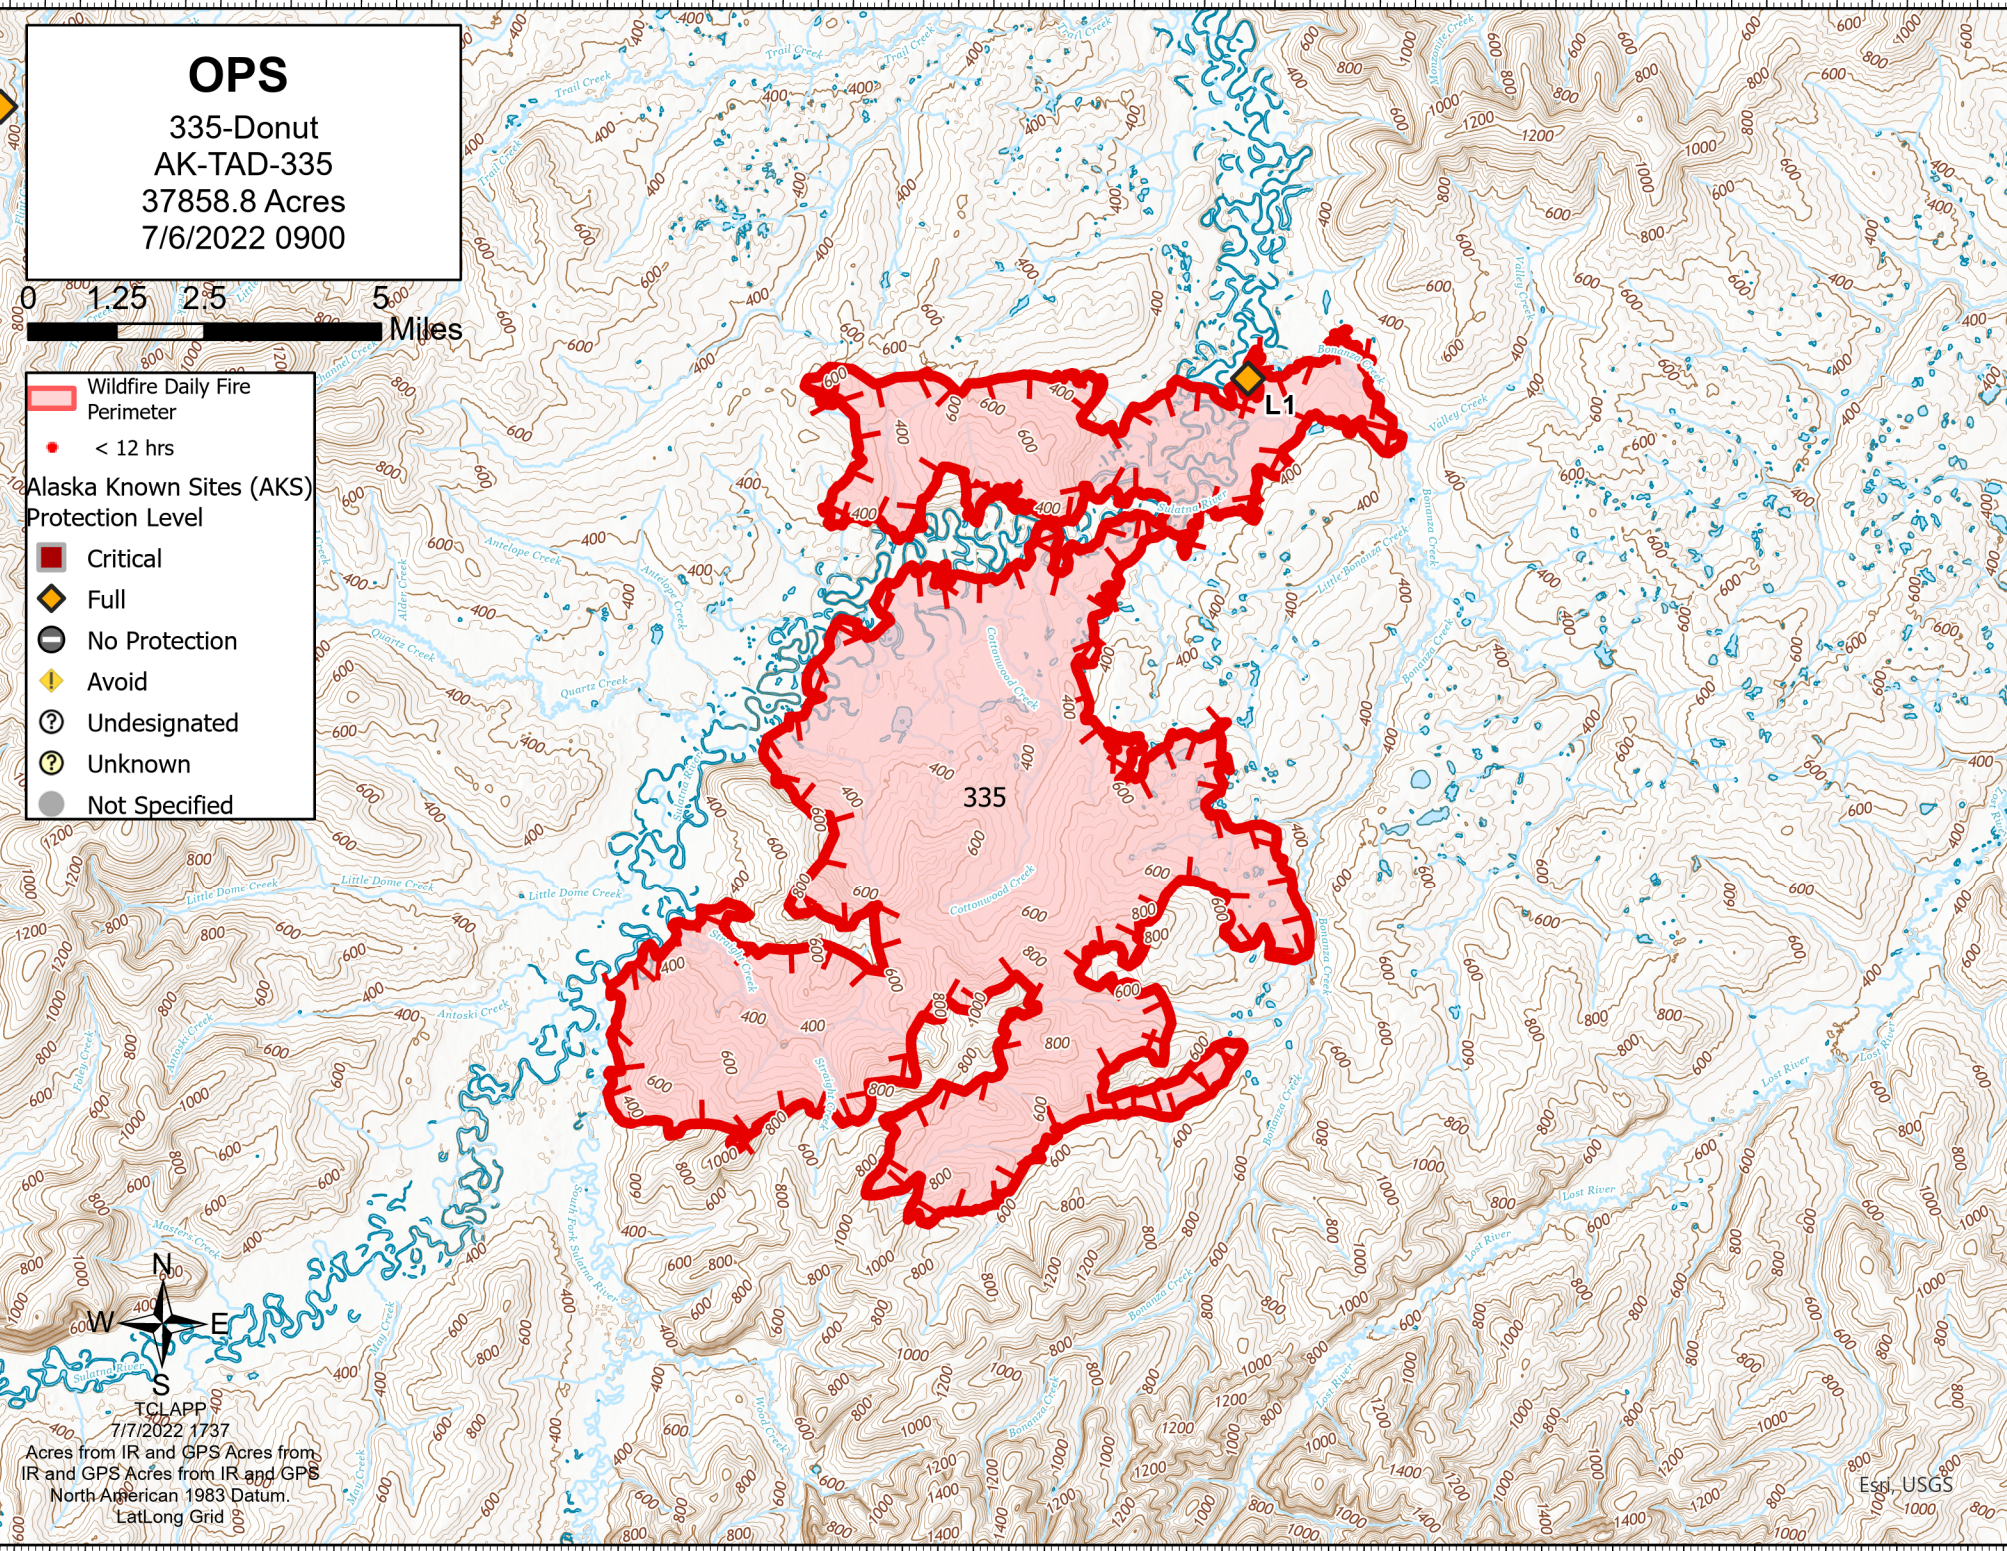

OPS

335-Donut
AK-TAD-335
37858.8 Acres
7/6/2022 0900

- Wildfire Daily Fire Perimeter
- < 12 hrs
- Alaska Known Sites (AKS) Protection Level
 - Critical
 - Full
 - No Protection
 - Avoid
 - Undesignated
 - Unknown
 - Not Specified

TCLAPP
7/7/2022 1737

Acres from IR and GPS Acres from IR and GPS
North American 1983 Datum.
LatLong Grid

Esri, USGS