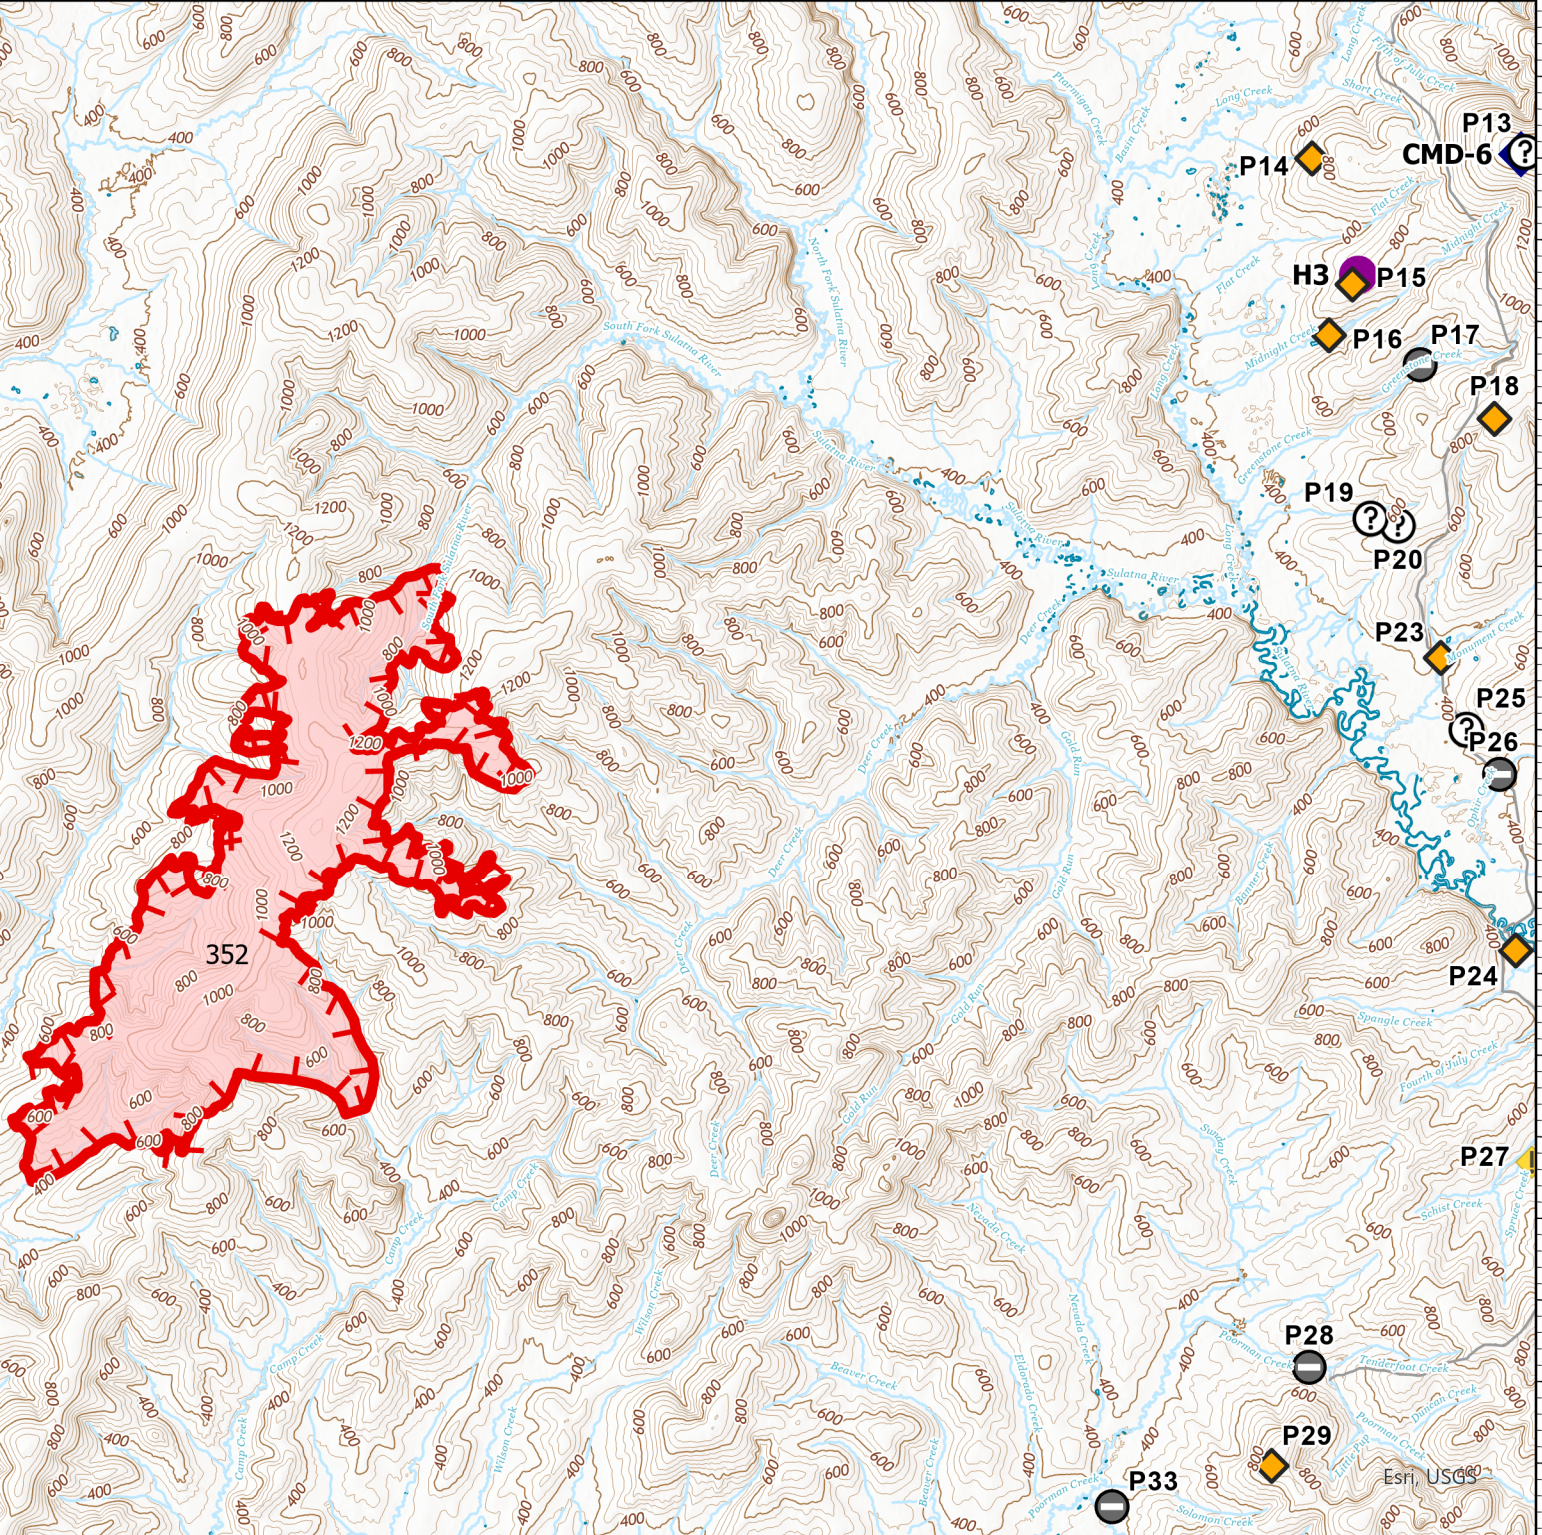

OPS

352-Camp Creek
AK-GAD-352
14644.4 Acres
7/6/2022 0900

- Wildfire Daily Fire Perimeter
- < 12 hrs
- Alaska Known Sites (AKS) Protection Level
- Critical
- Full
- No Protection
- Avoid
- Undesignated
- Unknown
- Not Specified

TCLAPP
7/7/2022 1740
Acres from IR and GPS Acres from
IR and GPS Acres from IR and GPS
North American 1983 Datum.
Lat/Long Grid

Esri, USGS