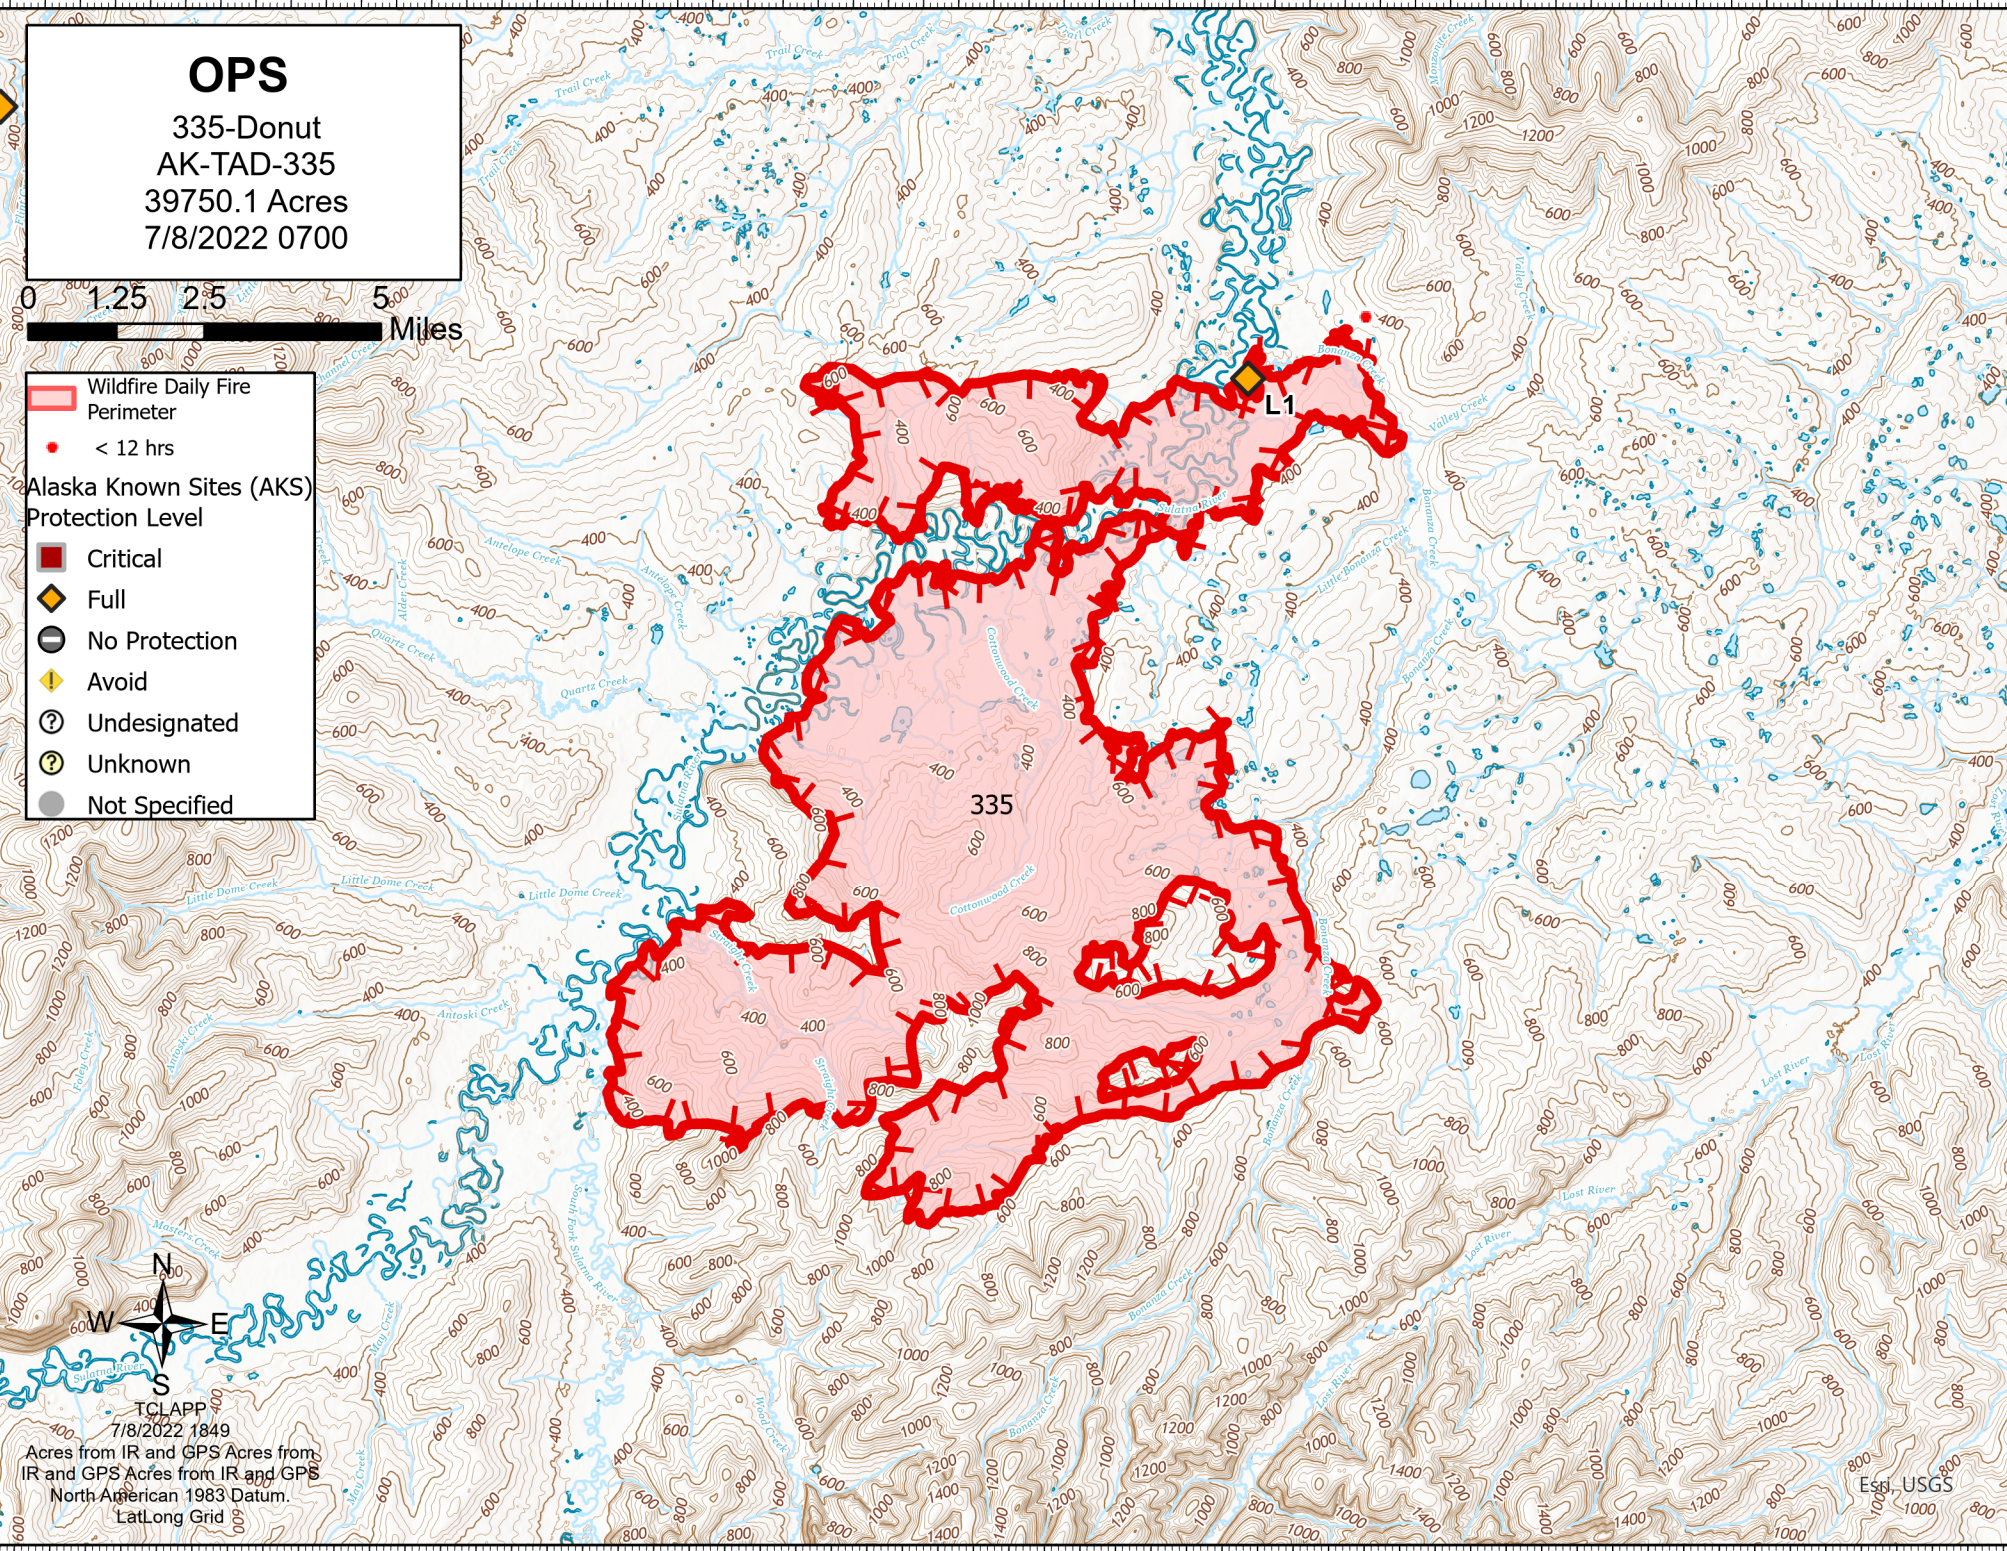

OPS

335-Donut
AK-TAD-335
39750.1 Acres
7/8/2022 0700

- Wildfire Daily Fire Perimeter
- < 12 hrs
- Alaska Known Sites (AKS) Protection Level
 - Critical
 - Full
 - No Protection
 - Avoid
 - Undesignated
 - Unknown
 - Not Specified

TCLAPP
7/8/2022 1849
Acres from IR and GPS Acres from IR and GPS
North American 1983 Datum.
LatLong Grid

Esri, USGS