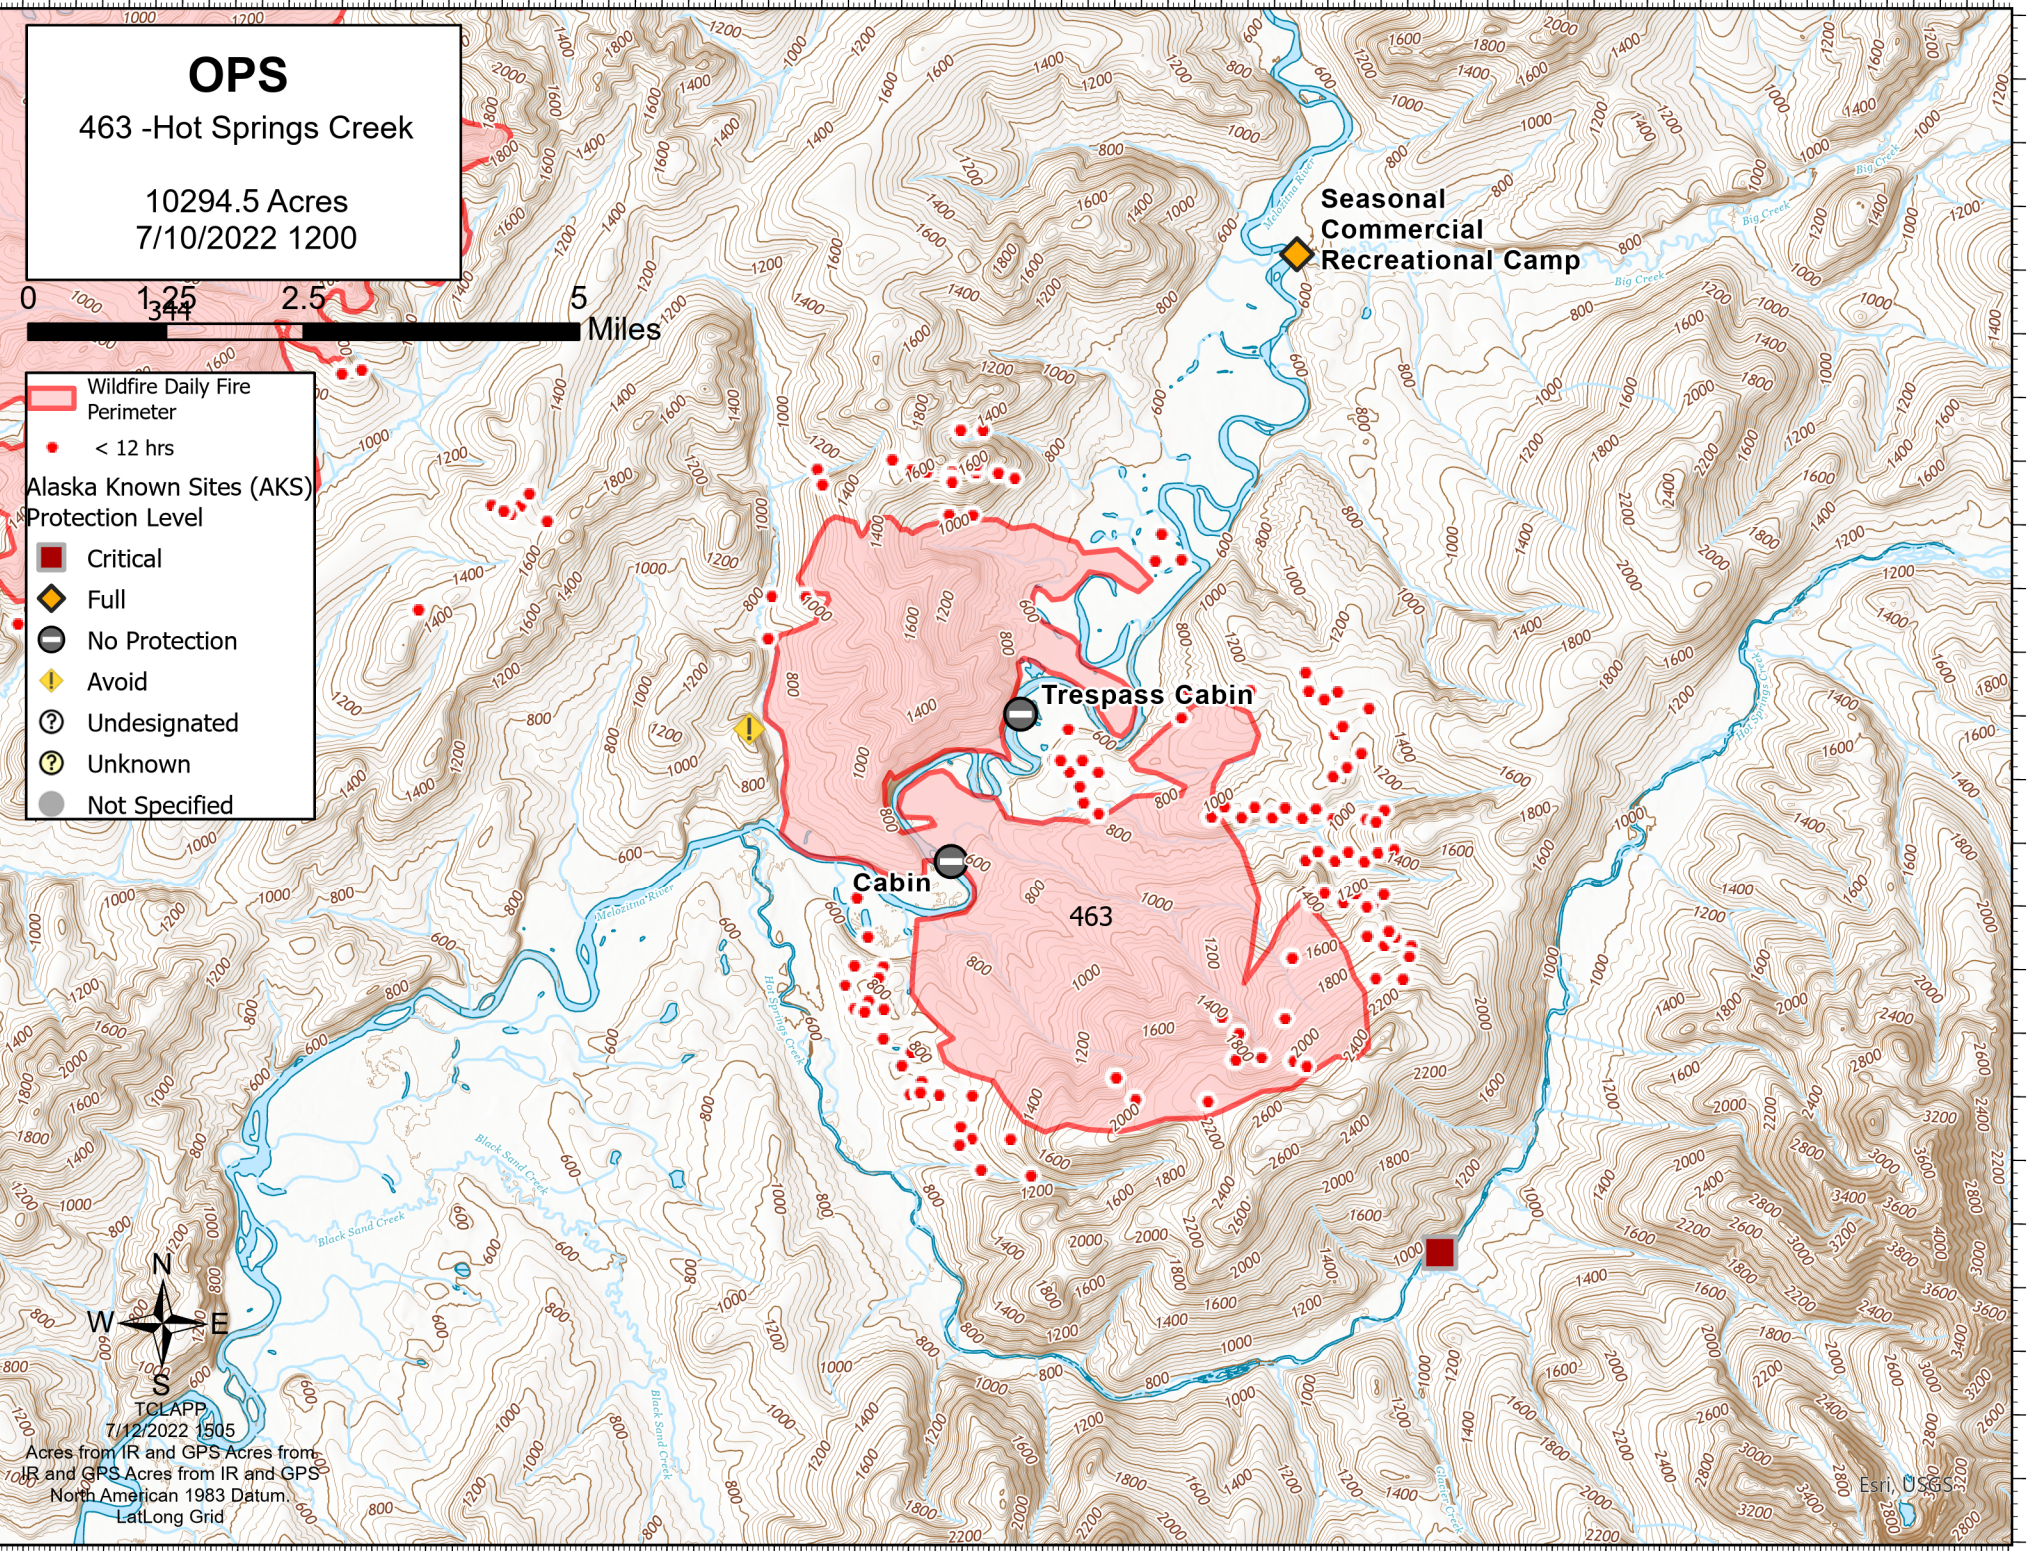

## 463 -Hot Springs Creek

10294.5 Acres  
7/10/2022 1200

- Wildfire Daily Fire Perimeter
- < 12 hrs
- Alaska Known Sites (AKS) Protection Level
  - Critical
  - Full
  - No Protection
  - Avoid
  - Undesignated
  - Unknown
  - Not Specified

TCLAPP  
7/12/2022 1505  
Acres from IR and GPS Acres from  
IR and GPS Acres from IR and GPS  
North American 1983 Datum.  
Lat/Long Grid

Esri, USA