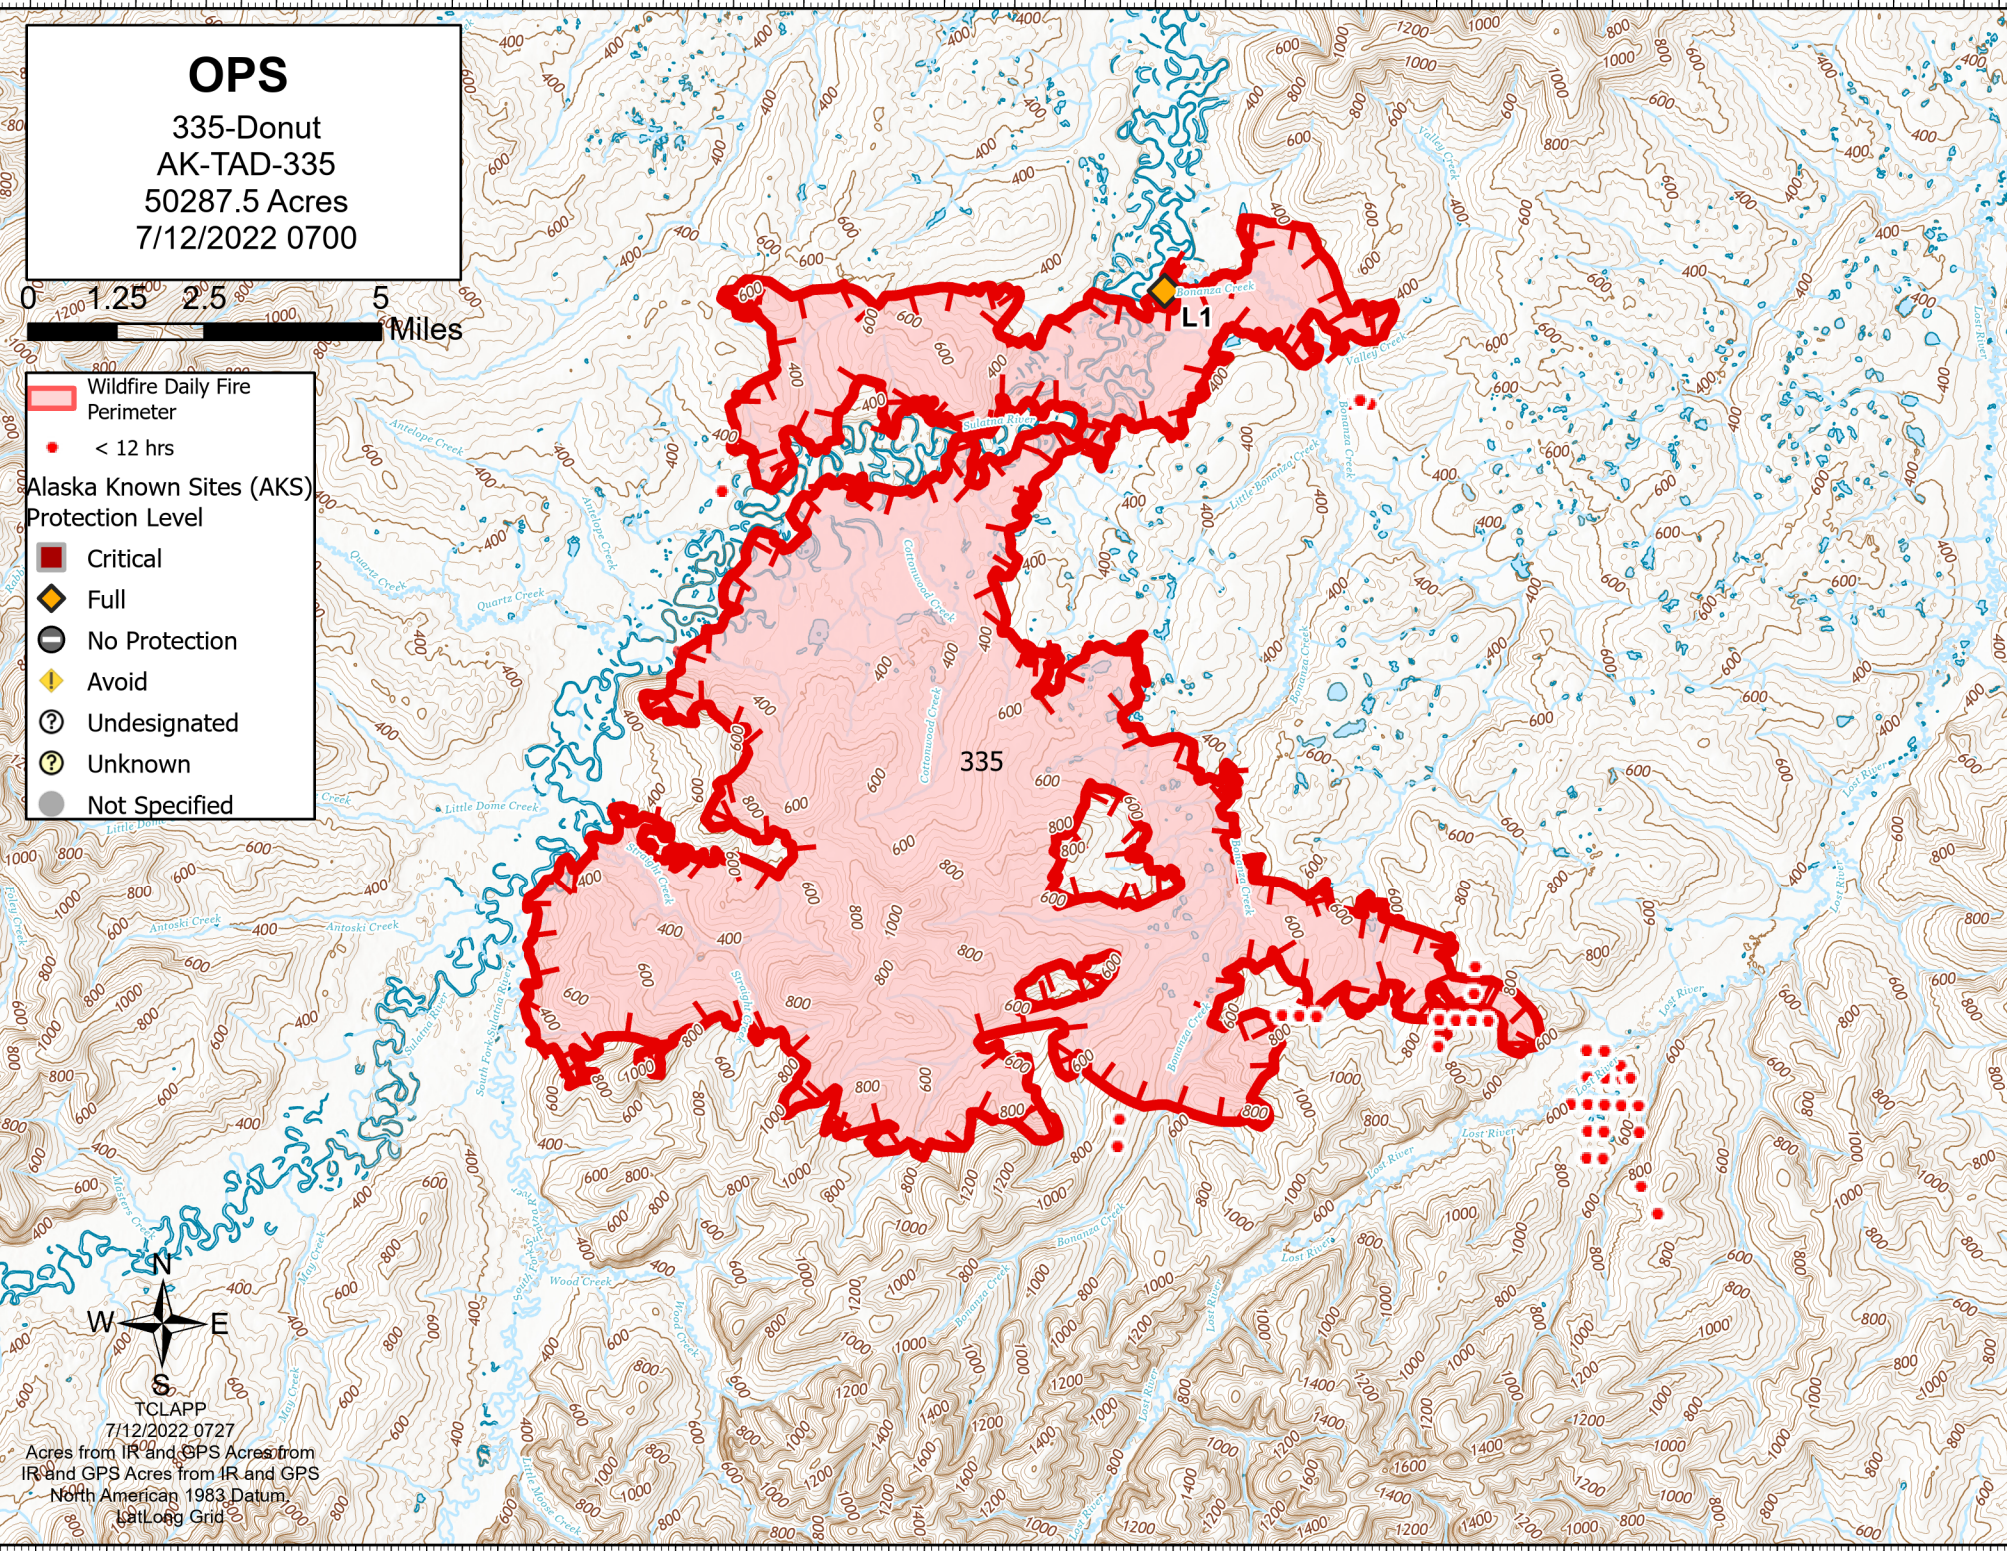

# OPS

335-Donut  
AK-TAD-335  
50287.5 Acres  
7/12/2022 0700

- Wildfire Daily Fire Perimeter
- < 12 hrs
- Alaska Known Sites (AKS) Protection Level
  - Critical
  - Full
  - No Protection
  - Avoid
  - Undesignated
  - Unknown
  - Not Specified

TCLAPP  
7/12/2022 0727  
Acres from IR and GPS Acres from IR and GPS  
North American 1983 Datum  
Lat/Long Grid