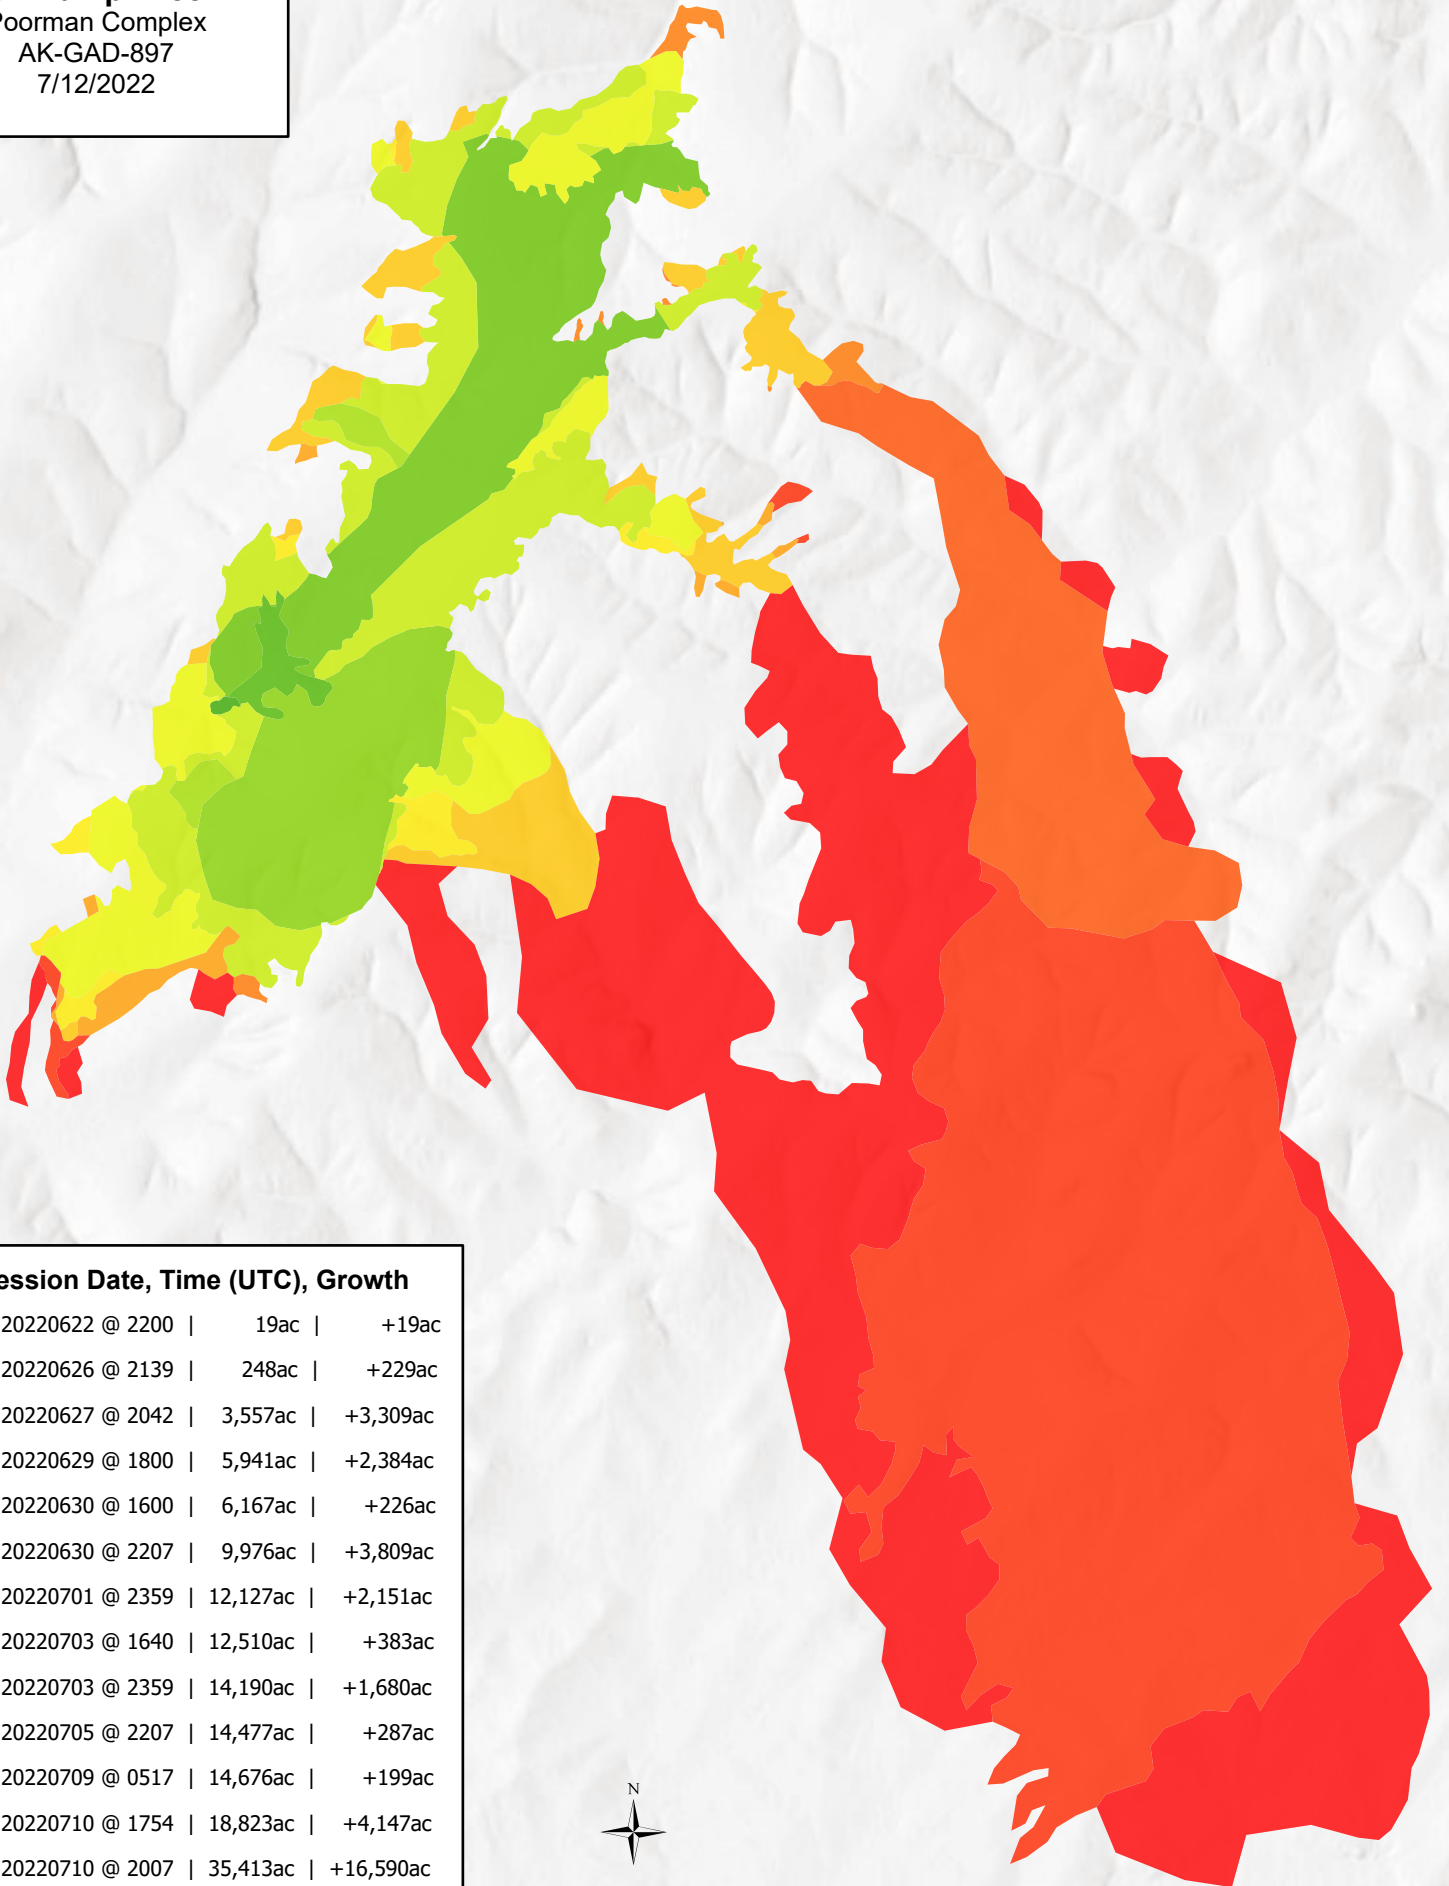

Progression
352-Camp Creek
 Poorman Complex
 AK-GAD-897
 7/12/2022

Progression Date, Time (UTC), Growth

	20220622 @ 2200		19ac		+19ac
	20220626 @ 2139		248ac		+229ac
	20220627 @ 2042		3,557ac		+3,309ac
	20220629 @ 1800		5,941ac		+2,384ac
	20220630 @ 1600		6,167ac		+226ac
	20220630 @ 2207		9,976ac		+3,809ac
	20220701 @ 2359		12,127ac		+2,151ac
	20220703 @ 1640		12,510ac		+383ac
	20220703 @ 2359		14,190ac		+1,680ac
	20220705 @ 2207		14,477ac		+287ac
	20220709 @ 0517		14,676ac		+199ac
	20220710 @ 1754		18,823ac		+4,147ac
	20220710 @ 2007		35,413ac		+16,590ac
	20220712 @ 1354		50,091ac		+14,678ac

0 1.25 2.5 5 Miles