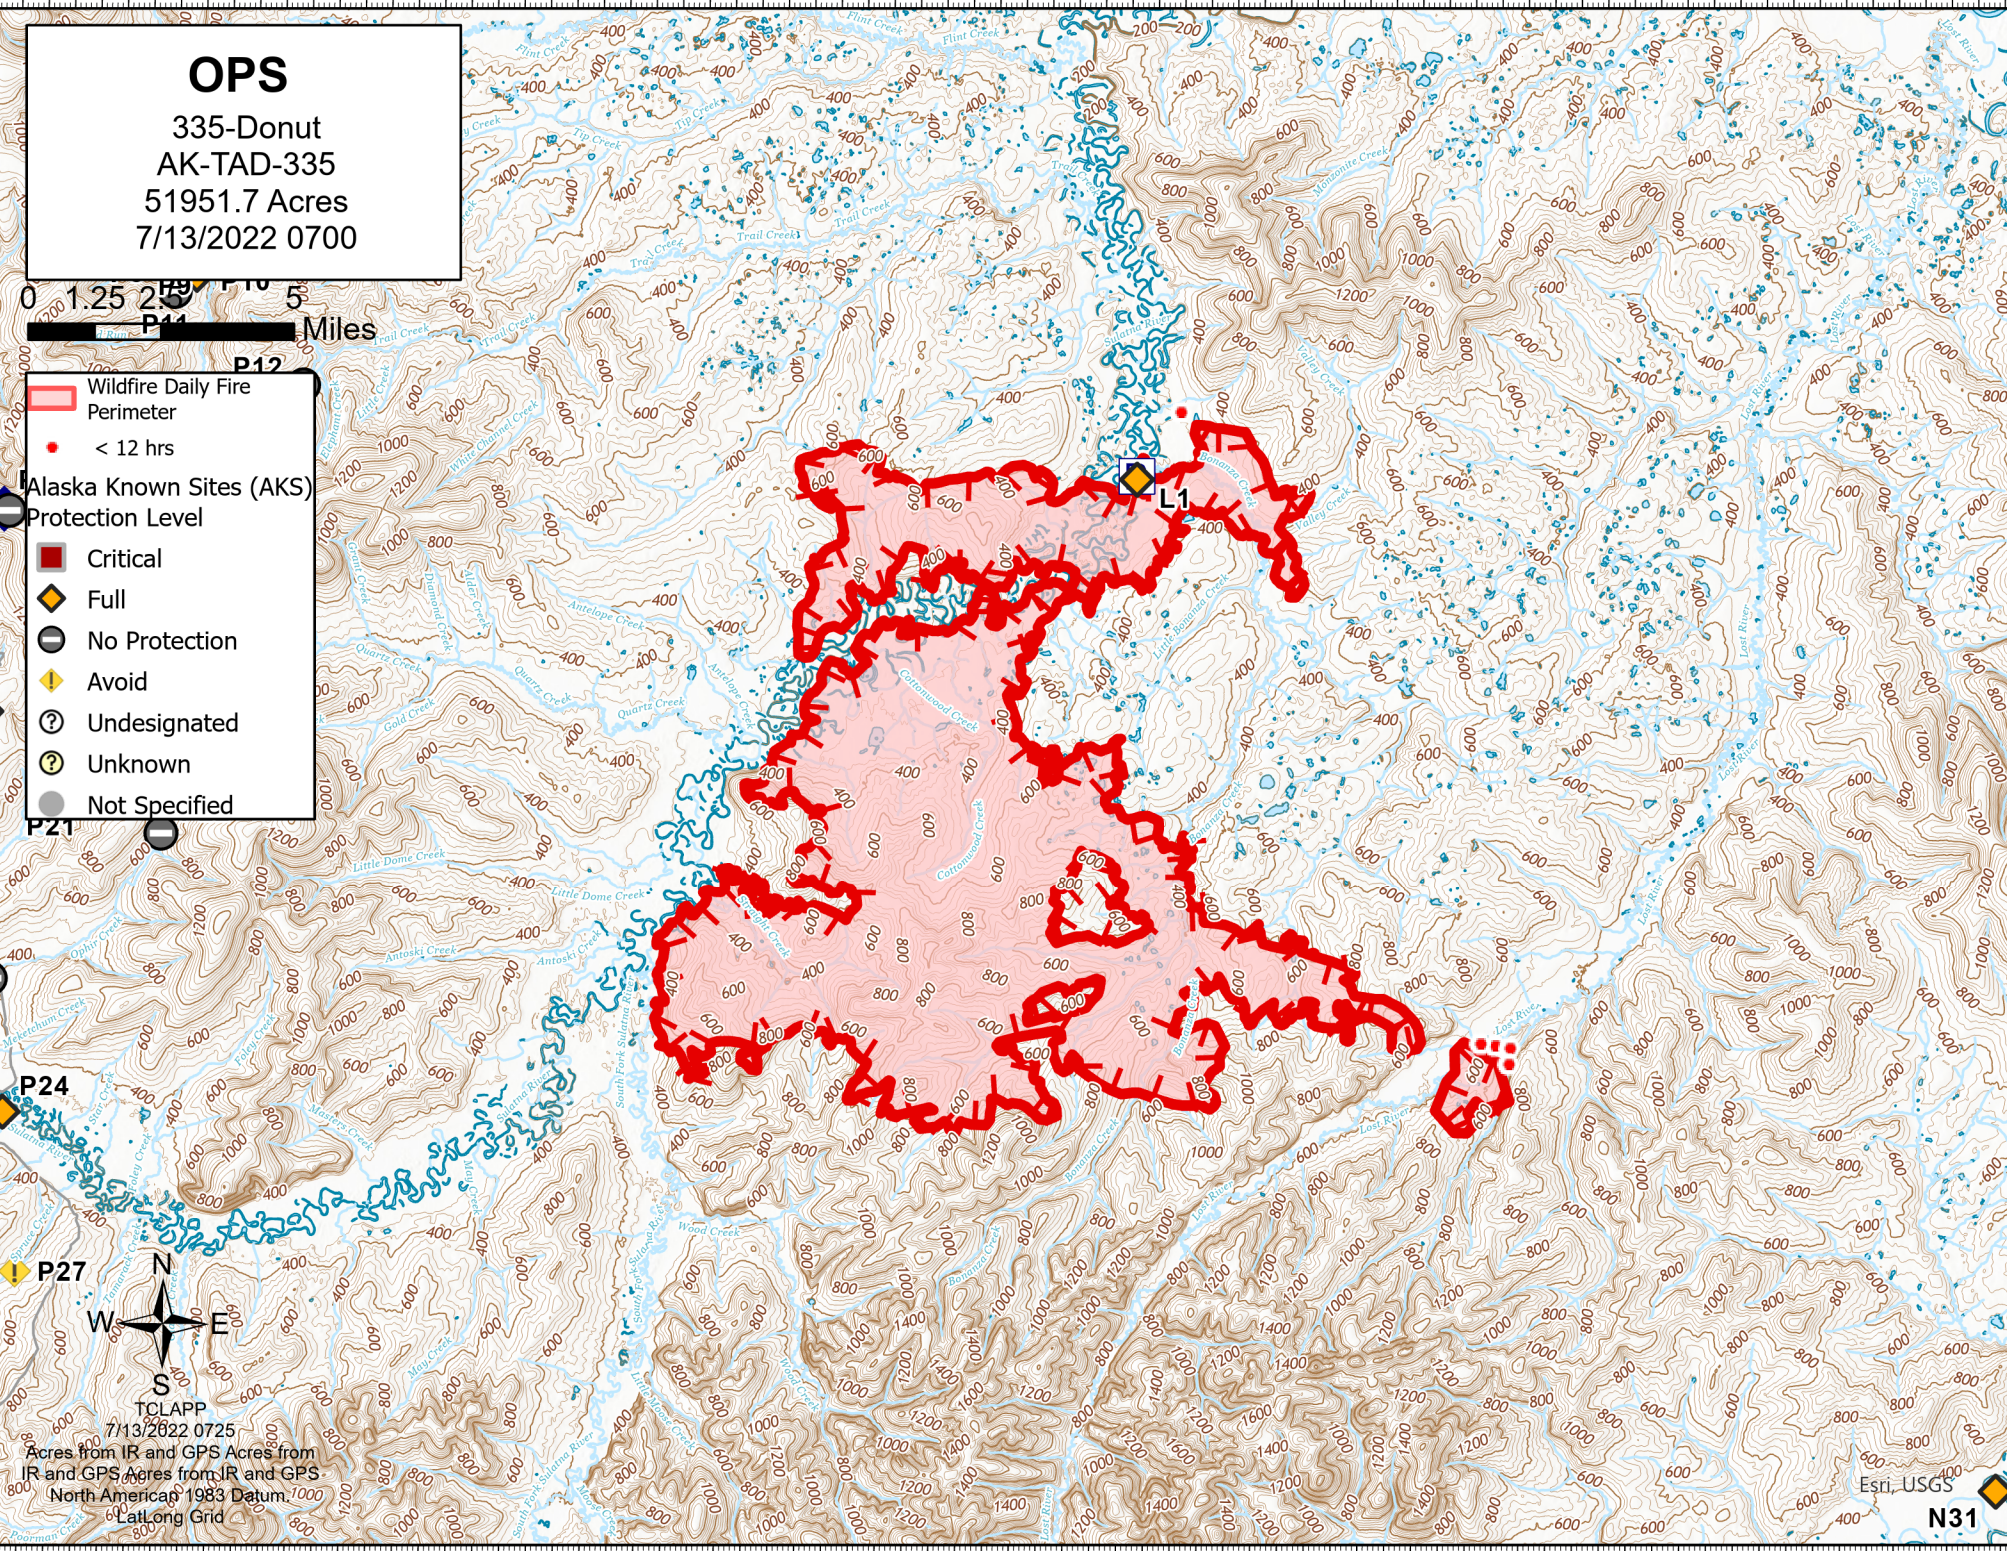

# OPS

335-Donut  
AK-TAD-335  
51951.7 Acres  
7/13/2022 0700

- Wildfire Daily Fire Perimeter
- < 12 hrs
- Alaska Known Sites (AKS) Protection Level
  - Critical
  - Full
  - No Protection
  - Avoid
  - Undesignated
  - Unknown
  - Not Specified

TCLAPP  
7/13/2022 0725  
Acres from IR and GPS Acres from IR and GPS  
North America's 1983 Datum, 1000  
Cell on Grid