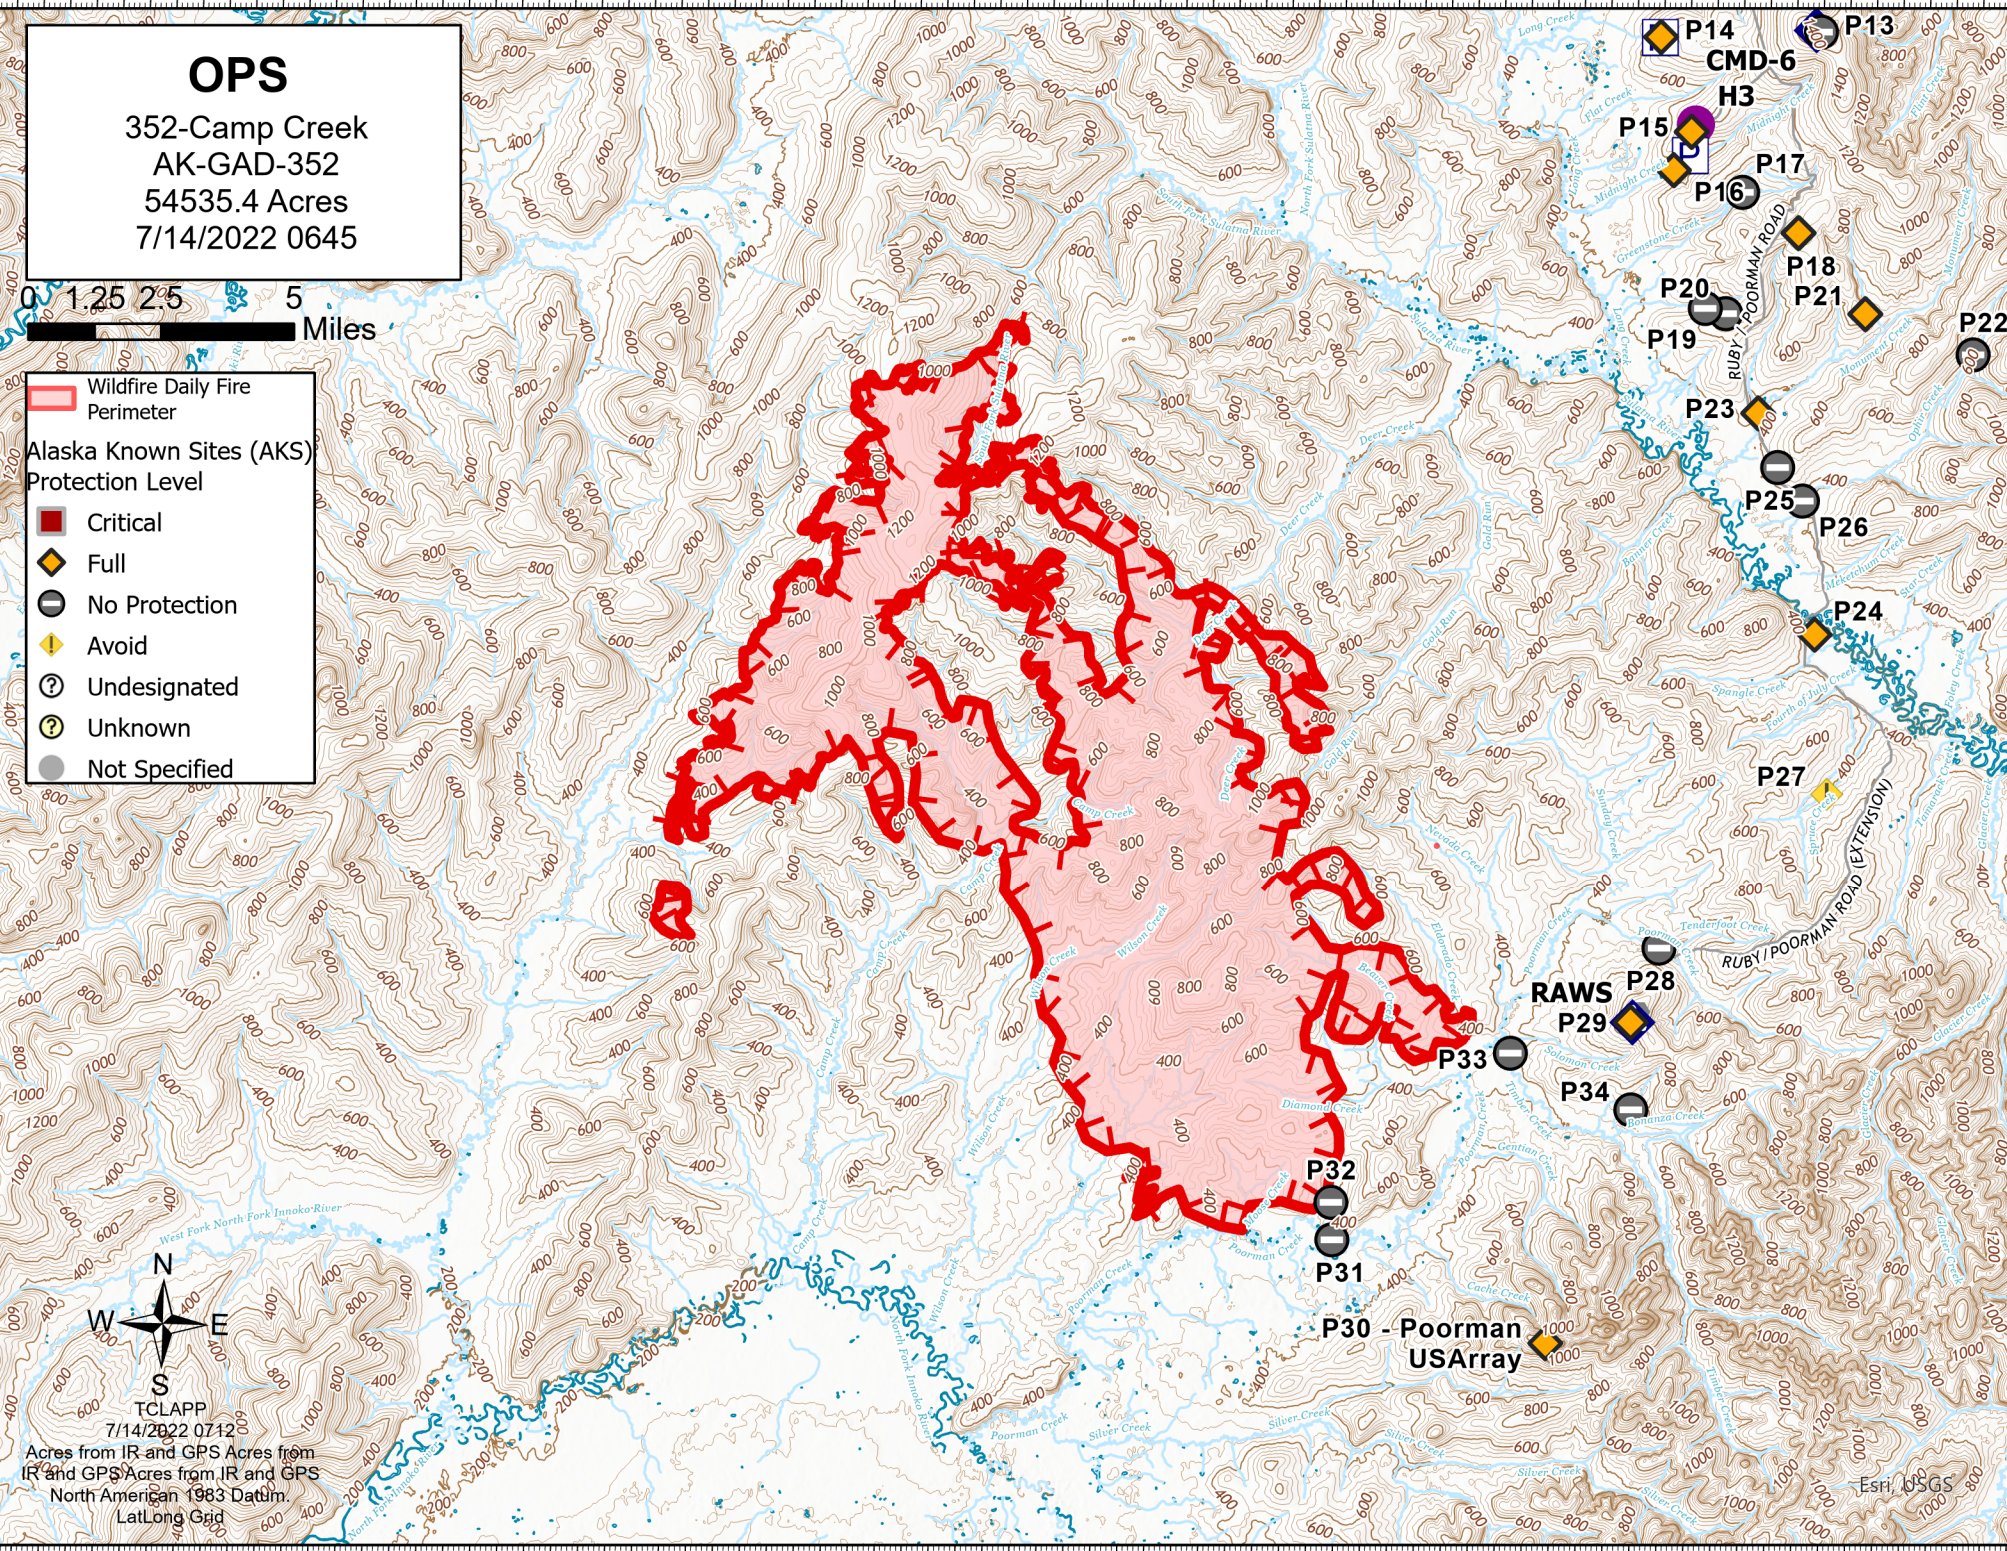

OPS
352-Camp Creek
AK-GAD-352
54535.4 Acres
7/14/2022 0645

- Wildfire Daily Fire Perimeter
- Alaska Known Sites (AKS) Protection Level
- Critical
 - Full
 - No Protection
 - Avoid
 - Undesignated
 - Unknown
 - Not Specified

TCLAPP
7/14/2022 0712
Acres from IR and GPS Acres from IR and GPS
North American 1983 Datum
Lat/Long Grid

Esri, USGS