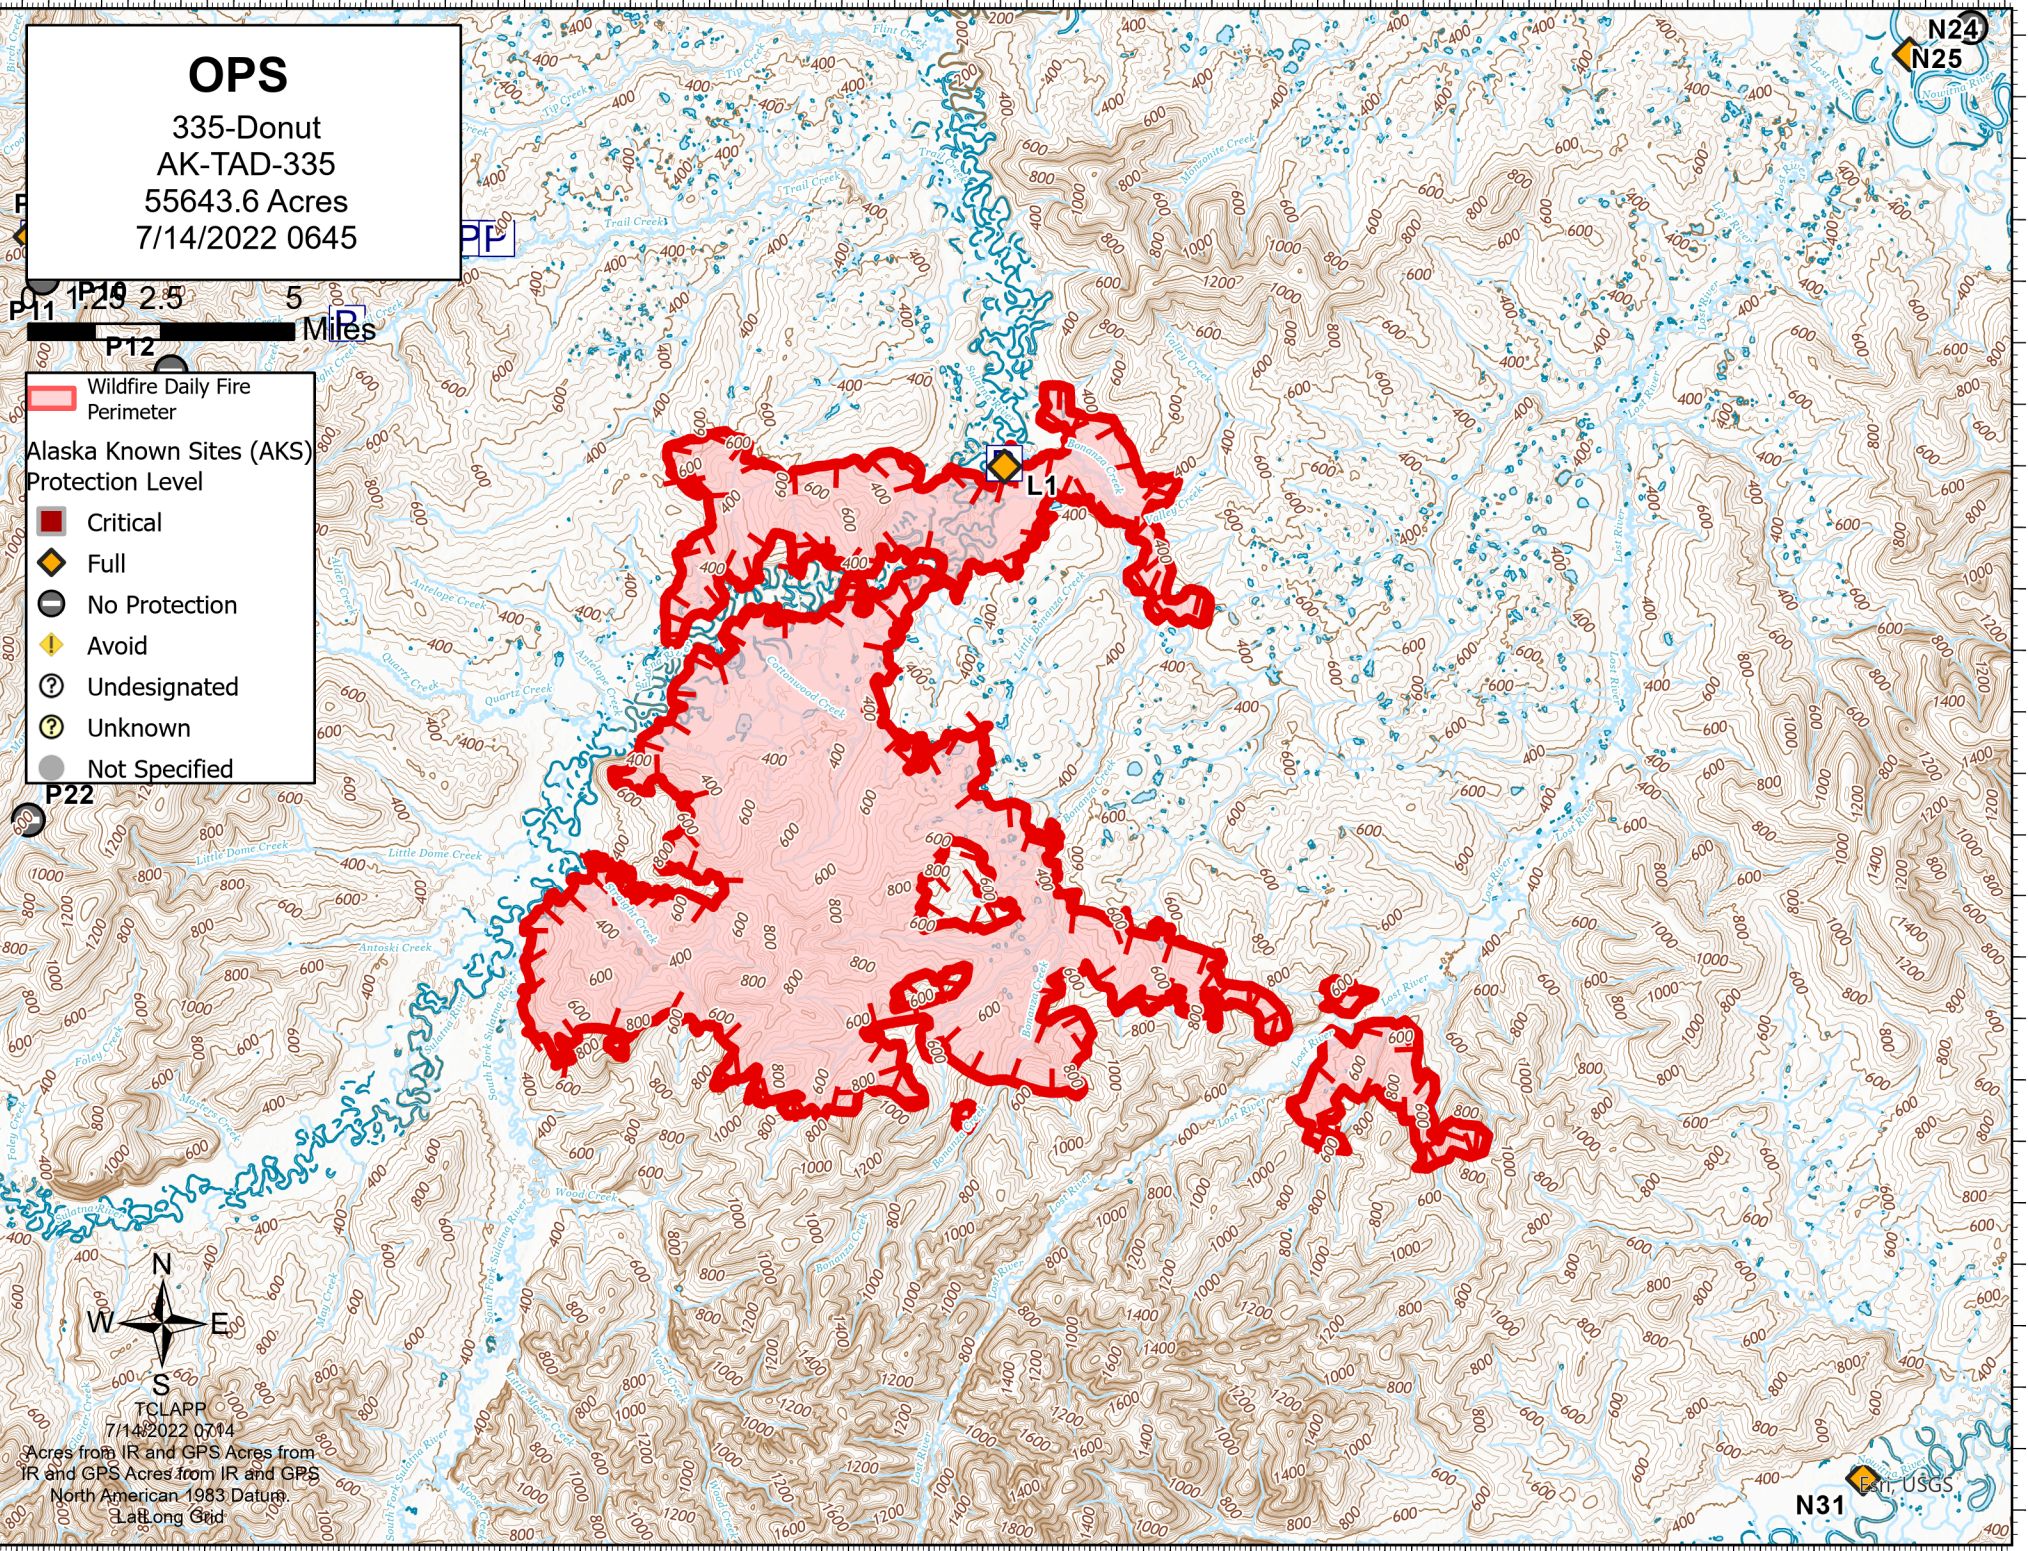

OPS

335-Donut
AK-TAD-335
55643.6 Acres
7/14/2022 0645

- Wildfire Daily Fire Perimeter
- Alaska Known Sites (AKS) Protection Level
- Critical
 - Full
 - No Protection
 - Avoid
 - Undesignated
 - Unknown
 - Not Specified

TCLAPP
7/14/2022 0714
Acres from IR and GPS Acres from IR and GPS
North American 1983 Datum
Lat Long Grid

Est. USGS