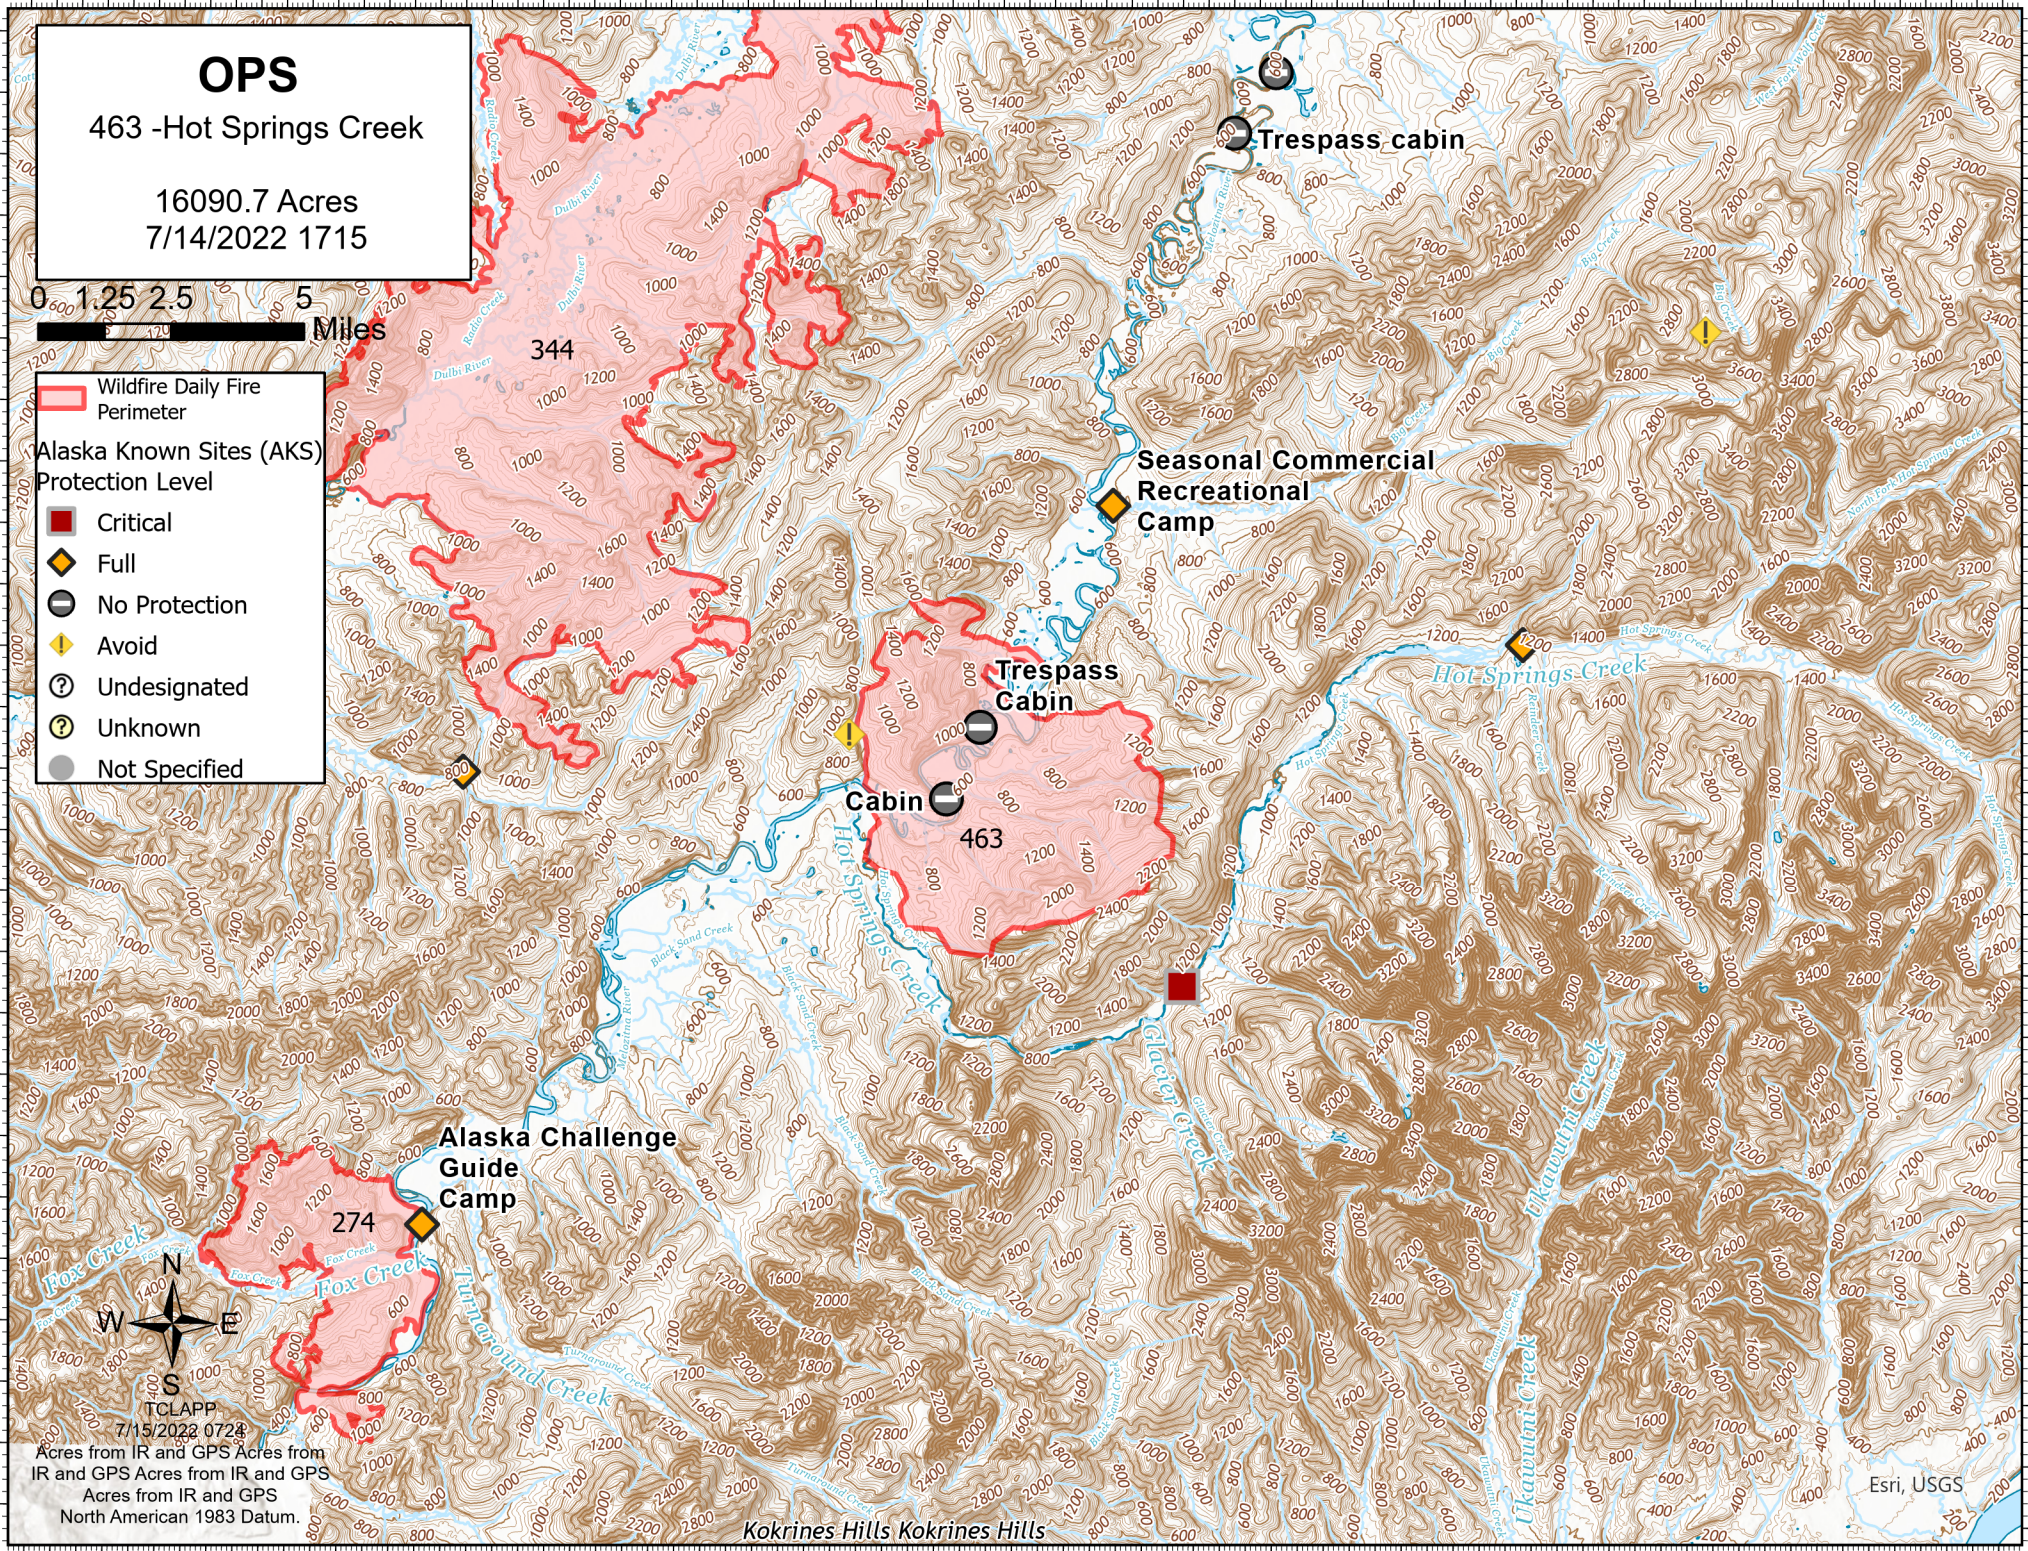

OPS

463 -Hot Springs Creek

16090.7 Acres
7/14/2022 1715

- Wildfire Daily Fire Perimeter
- Alaska Known Sites (AKS) Protection Level
 - Critical
 - Full
 - No Protection
 - Avoid
 - Undesignated
 - Unknown
 - Not Specified

TCLAPP
7/15/2022 0724
Acres from IR and GPS
Acres from IR and GPS
Acres from IR and GPS
North American 1983 Datum.

Kokrine Hills Kokrine Hills

Esri, USGS