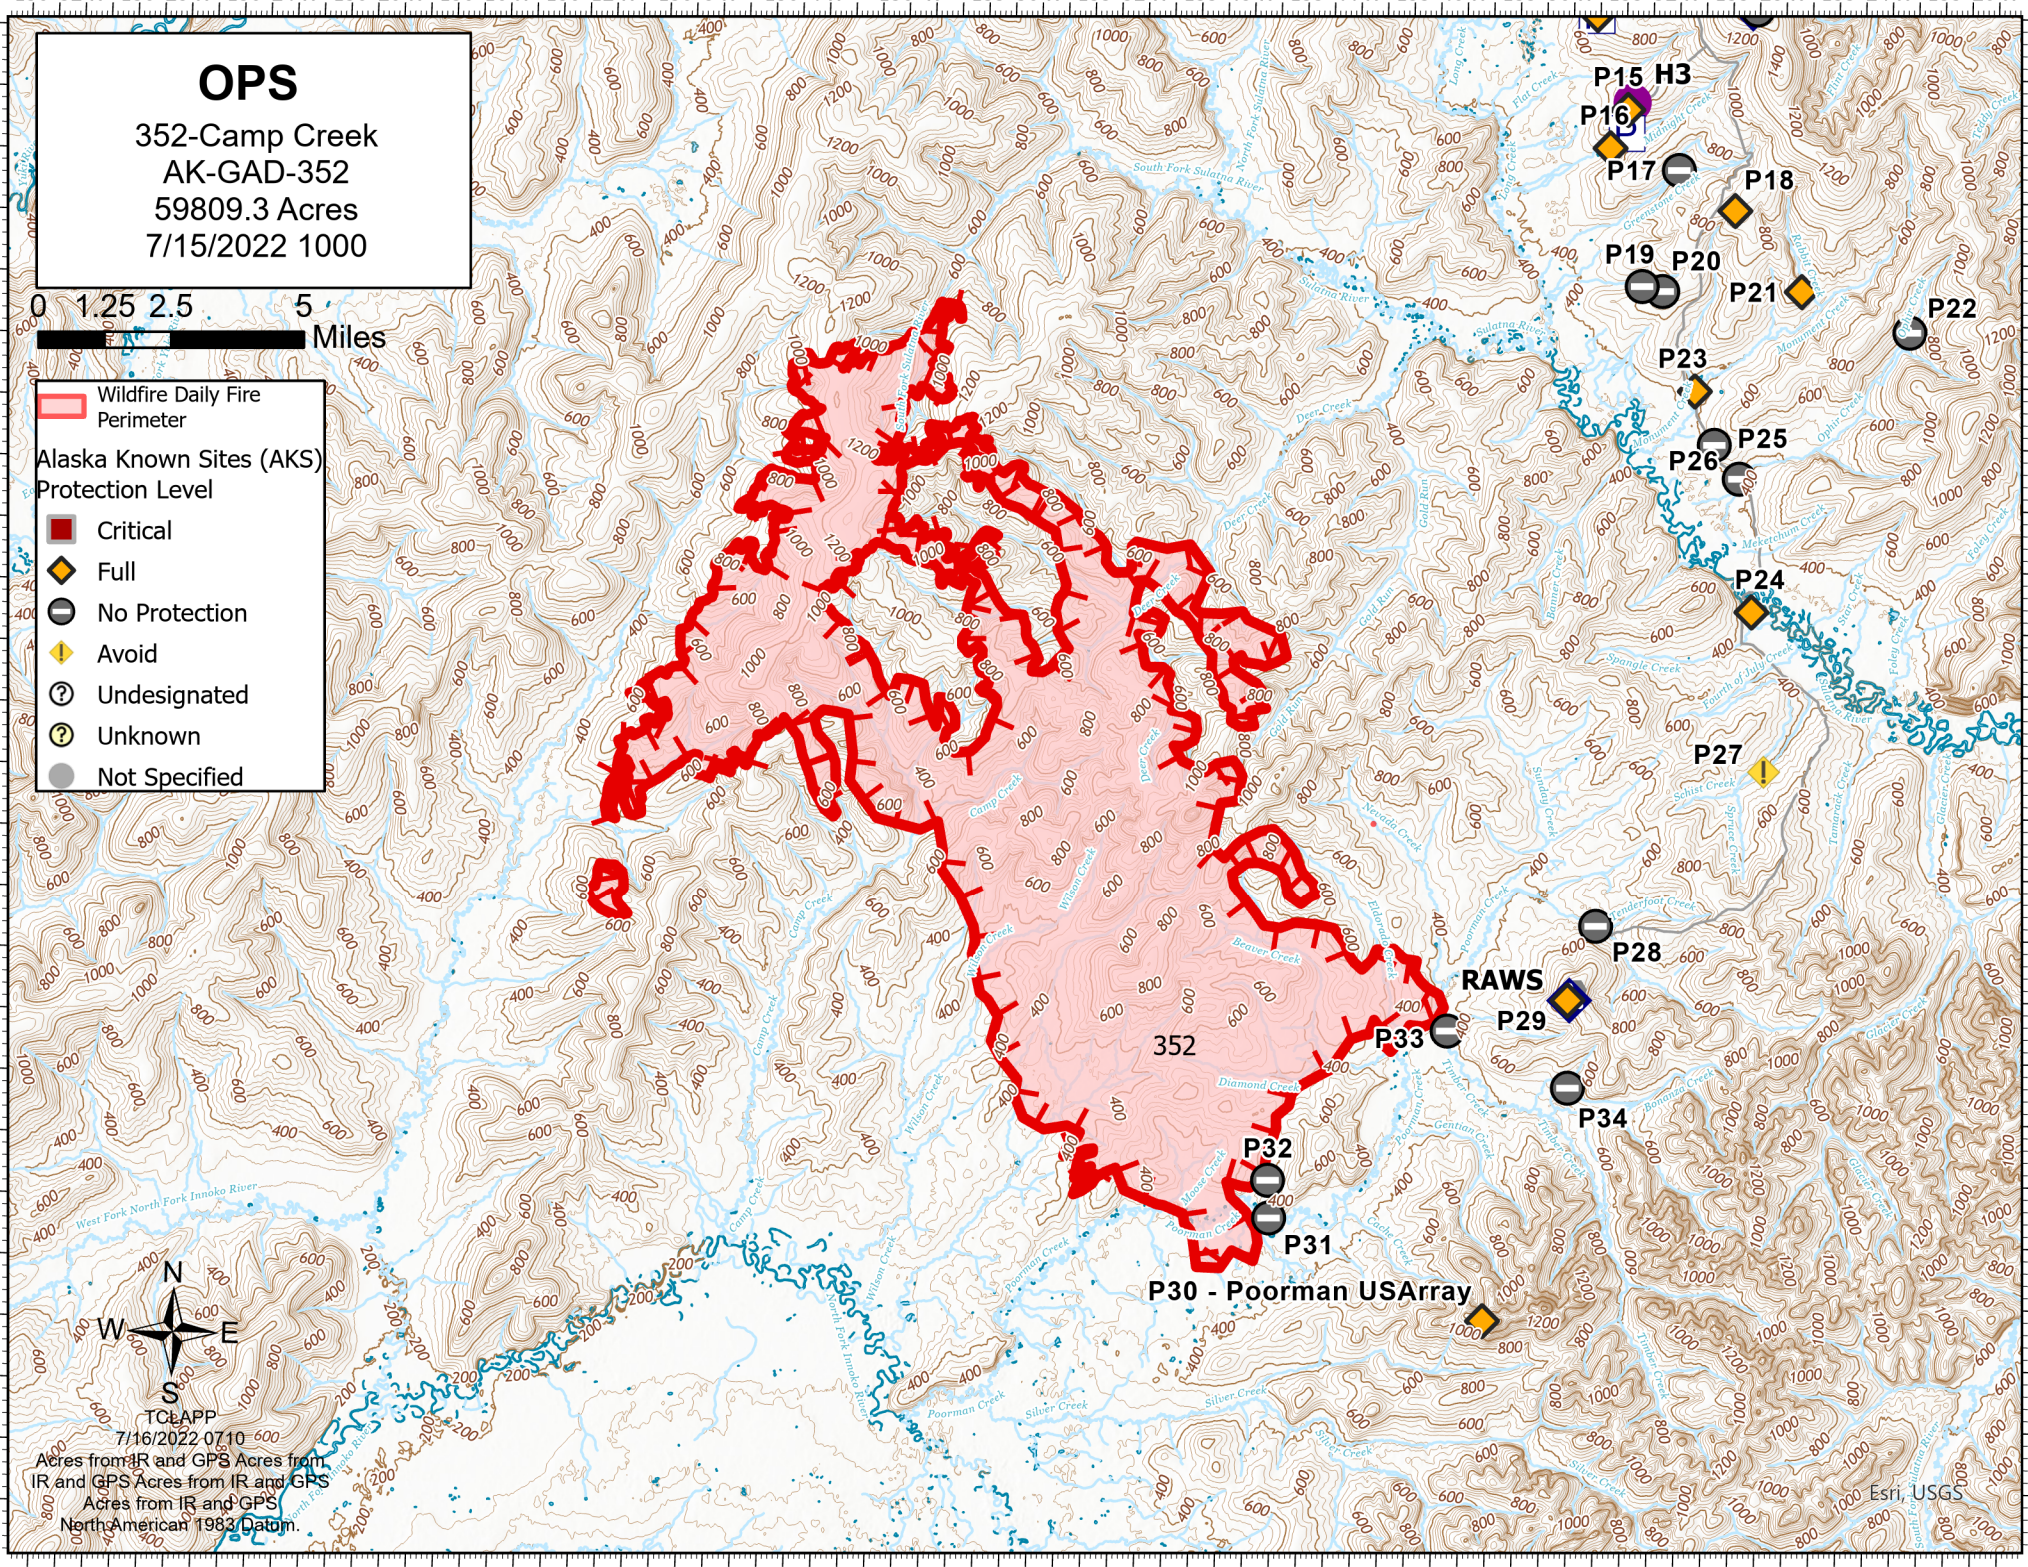

OPS

352-Camp Creek
AK-GAD-352
59809.3 Acres
7/15/2022 1000

- Wildfire Daily Fire Perimeter
- Alaska Known Sites (AKS) Protection Level
- Critical
 - Full
 - No Protection
 - Avoid
 - Undesignated
 - Unknown
 - Not Specified

7/16/2022 0710
Acres from IR and GPS Acres from IR and GPS
Acres from IR and GPS
North American 1983 Datum

Esri, USGS