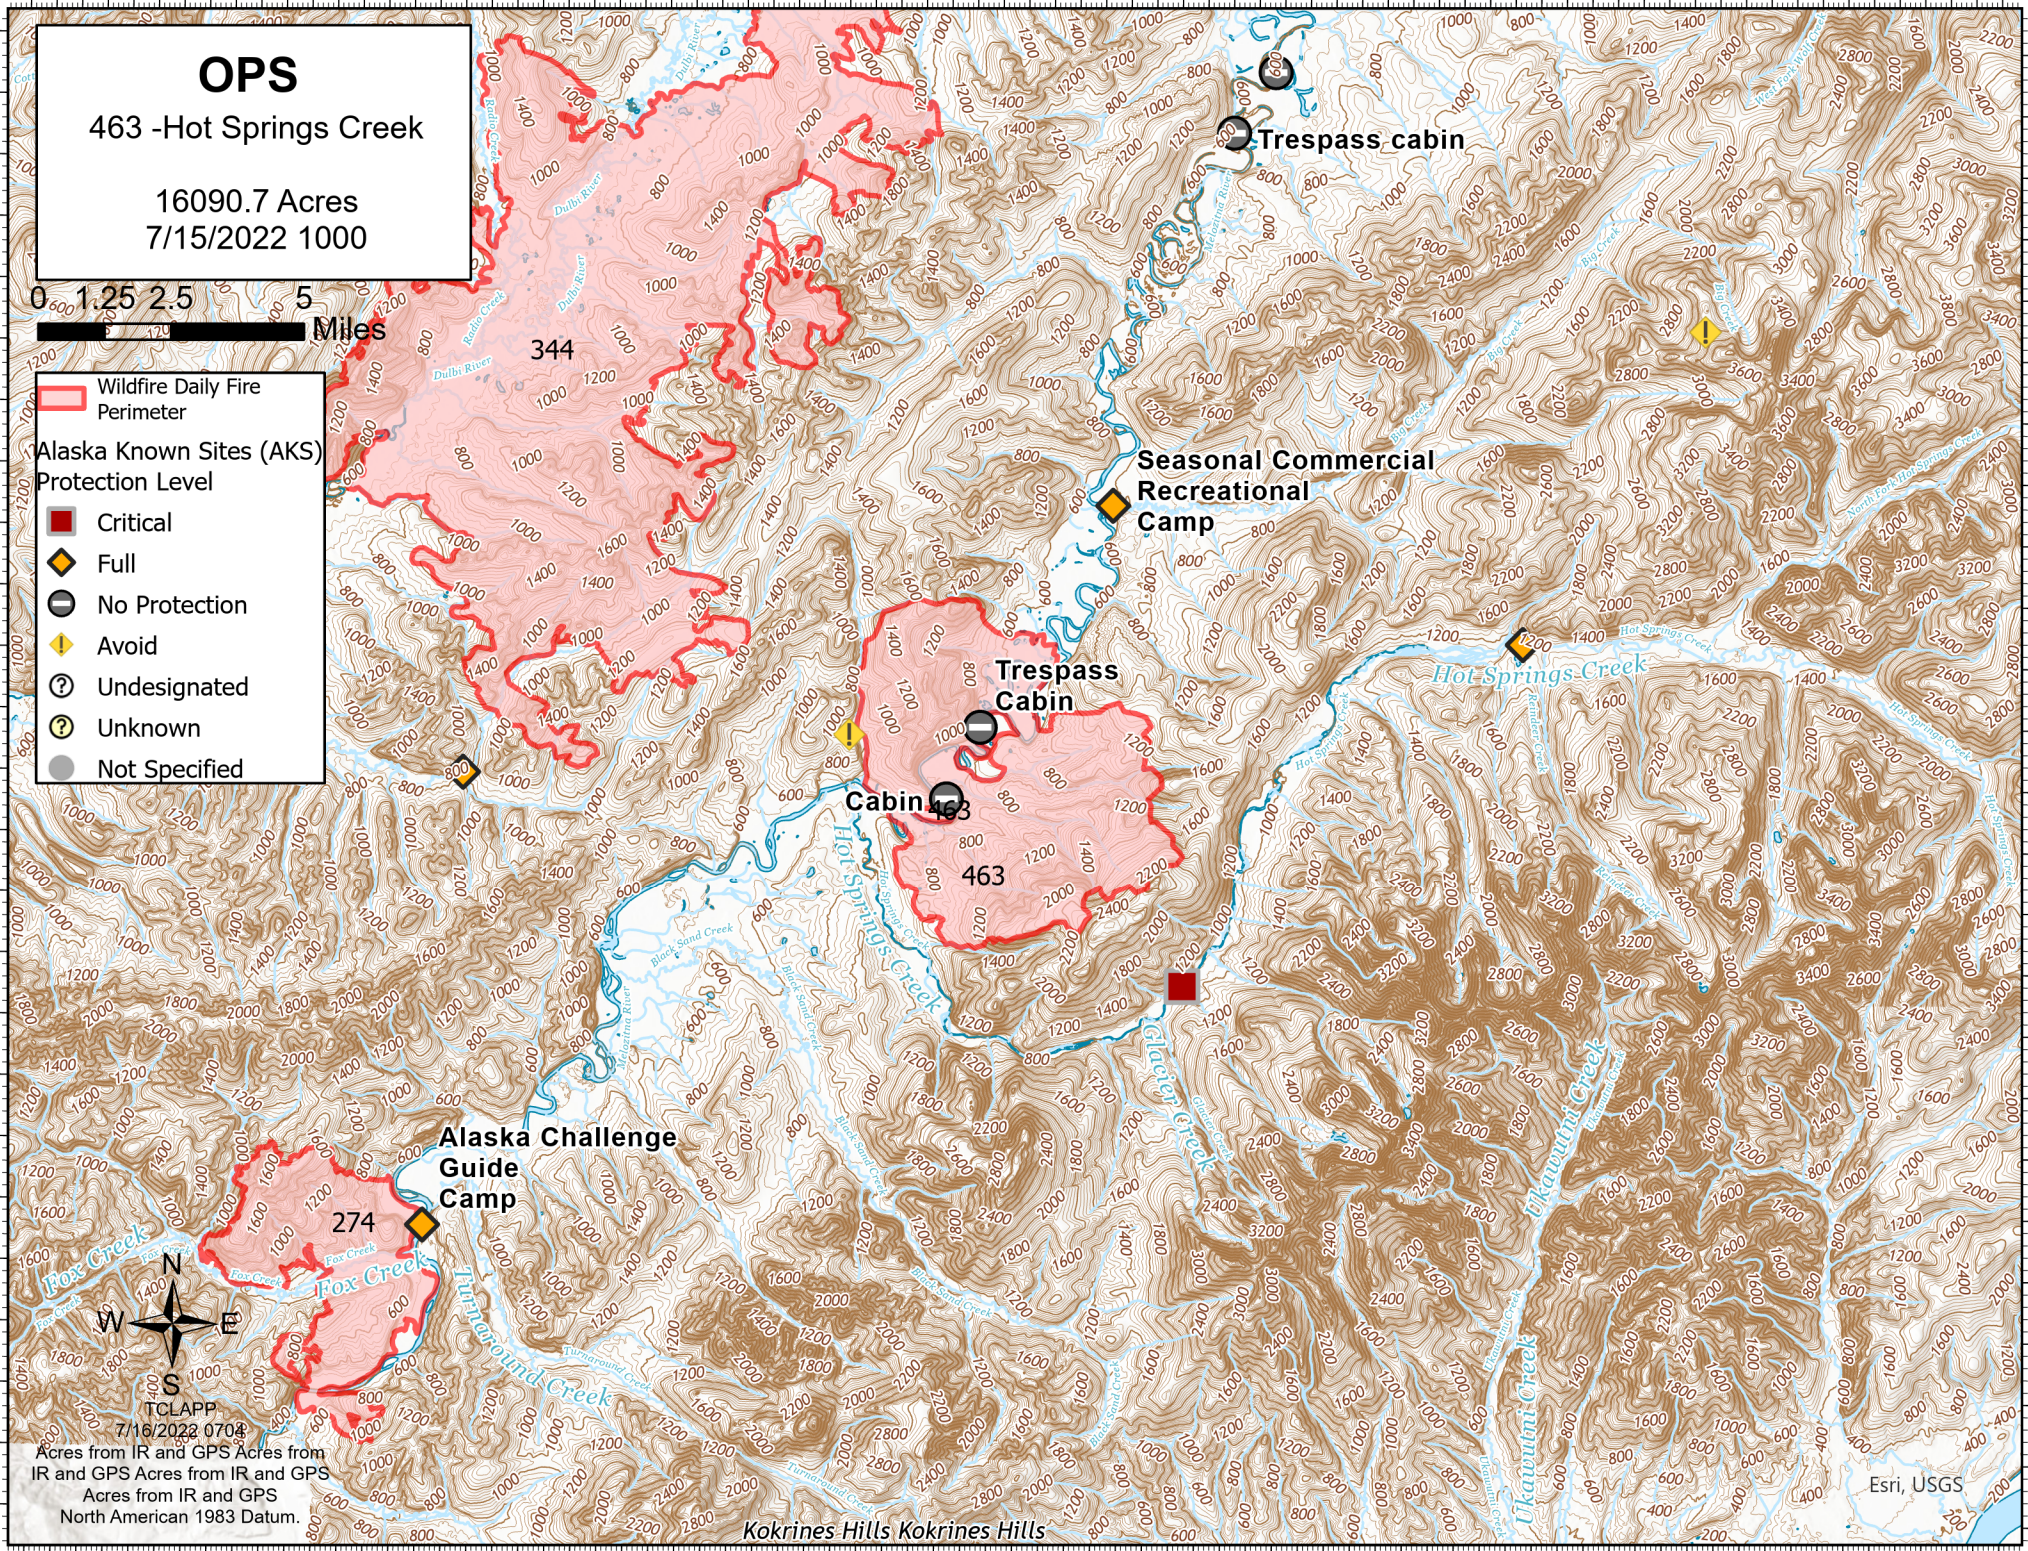

OPS

463 -Hot Springs Creek

16090.7 Acres
7/15/2022 1000

- Wildfire Daily Fire Perimeter
- Alaska Known Sites (AKS) Protection Level
- Critical
 - Full
 - No Protection
 - Avoid
 - Undesignated
 - Unknown
 - Not Specified

TCLAPP
7/16/2022 0704
Acres from IR and GPS
Acres from IR and GPS
Acres from IR and GPS
North American 1983 Datum.

Kokrine Hills Kokrine Hills

Esri, USGS