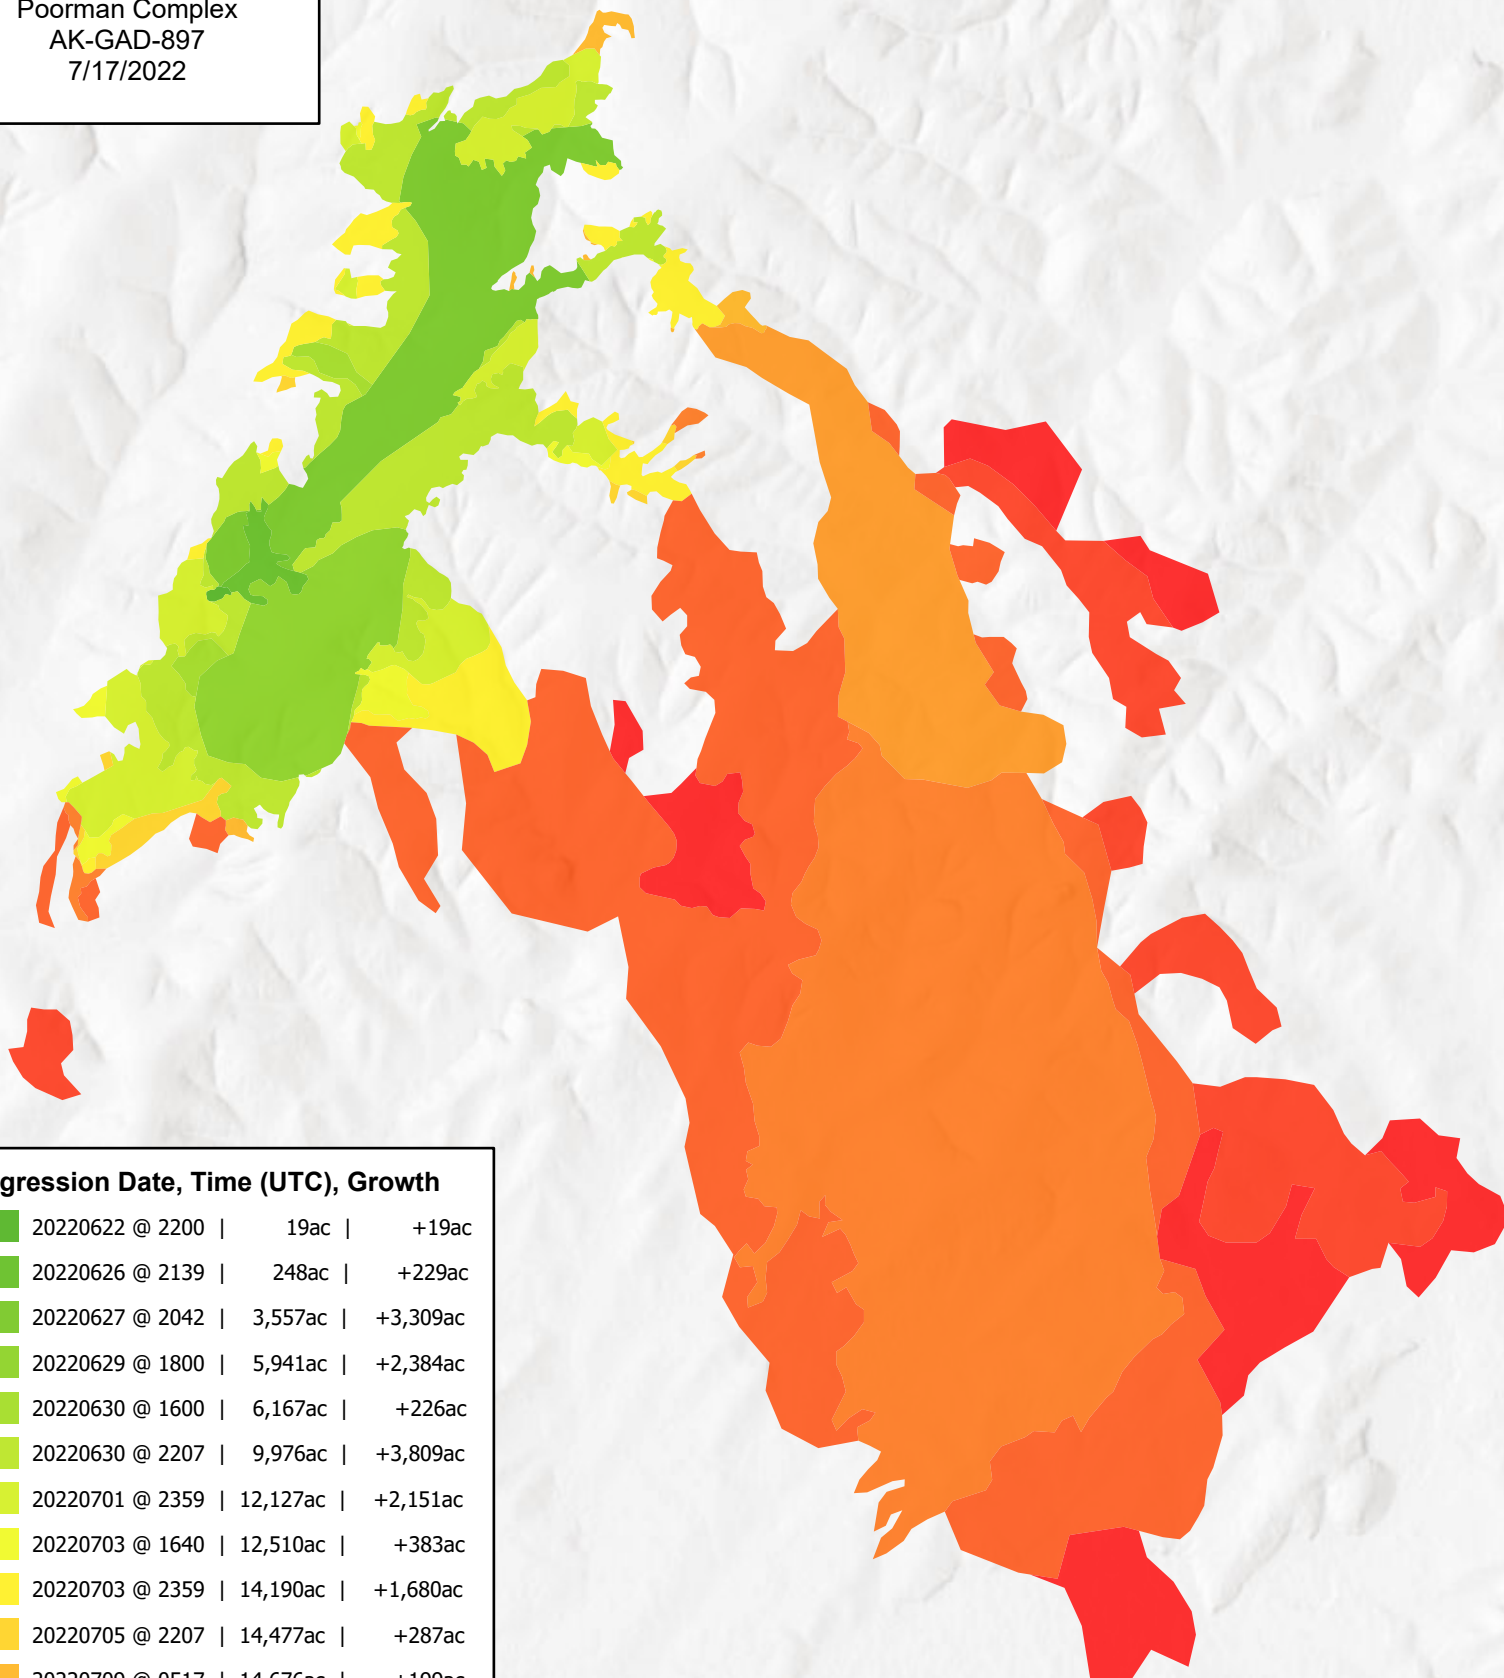

# Progression

Poorman Complex  
AK-GAD-897  
7/17/2022

## Progression Date, Time (UTC), Growth

	20220622 @ 2200	19ac	+19ac
	20220626 @ 2139	248ac	+229ac
	20220627 @ 2042	3,557ac	+3,309ac
	20220629 @ 1800	5,941ac	+2,384ac
	20220630 @ 1600	6,167ac	+226ac
	20220630 @ 2207	9,976ac	+3,809ac
	20220701 @ 2359	12,127ac	+2,151ac
	20220703 @ 1640	12,510ac	+383ac
	20220703 @ 2359	14,190ac	+1,680ac
	20220705 @ 2207	14,477ac	+287ac
	20220709 @ 0517	14,676ac	+199ac
	20220710 @ 1754	18,823ac	+4,147ac
	20220710 @ 2007	35,413ac	+16,590ac
	20220712 @ 1354	50,091ac	+14,678ac
	20220714 @ 0450	54,535ac	+4,444ac
	20220715 @ 1834	59,809ac	+5,274ac

0 2.5 5 Miles