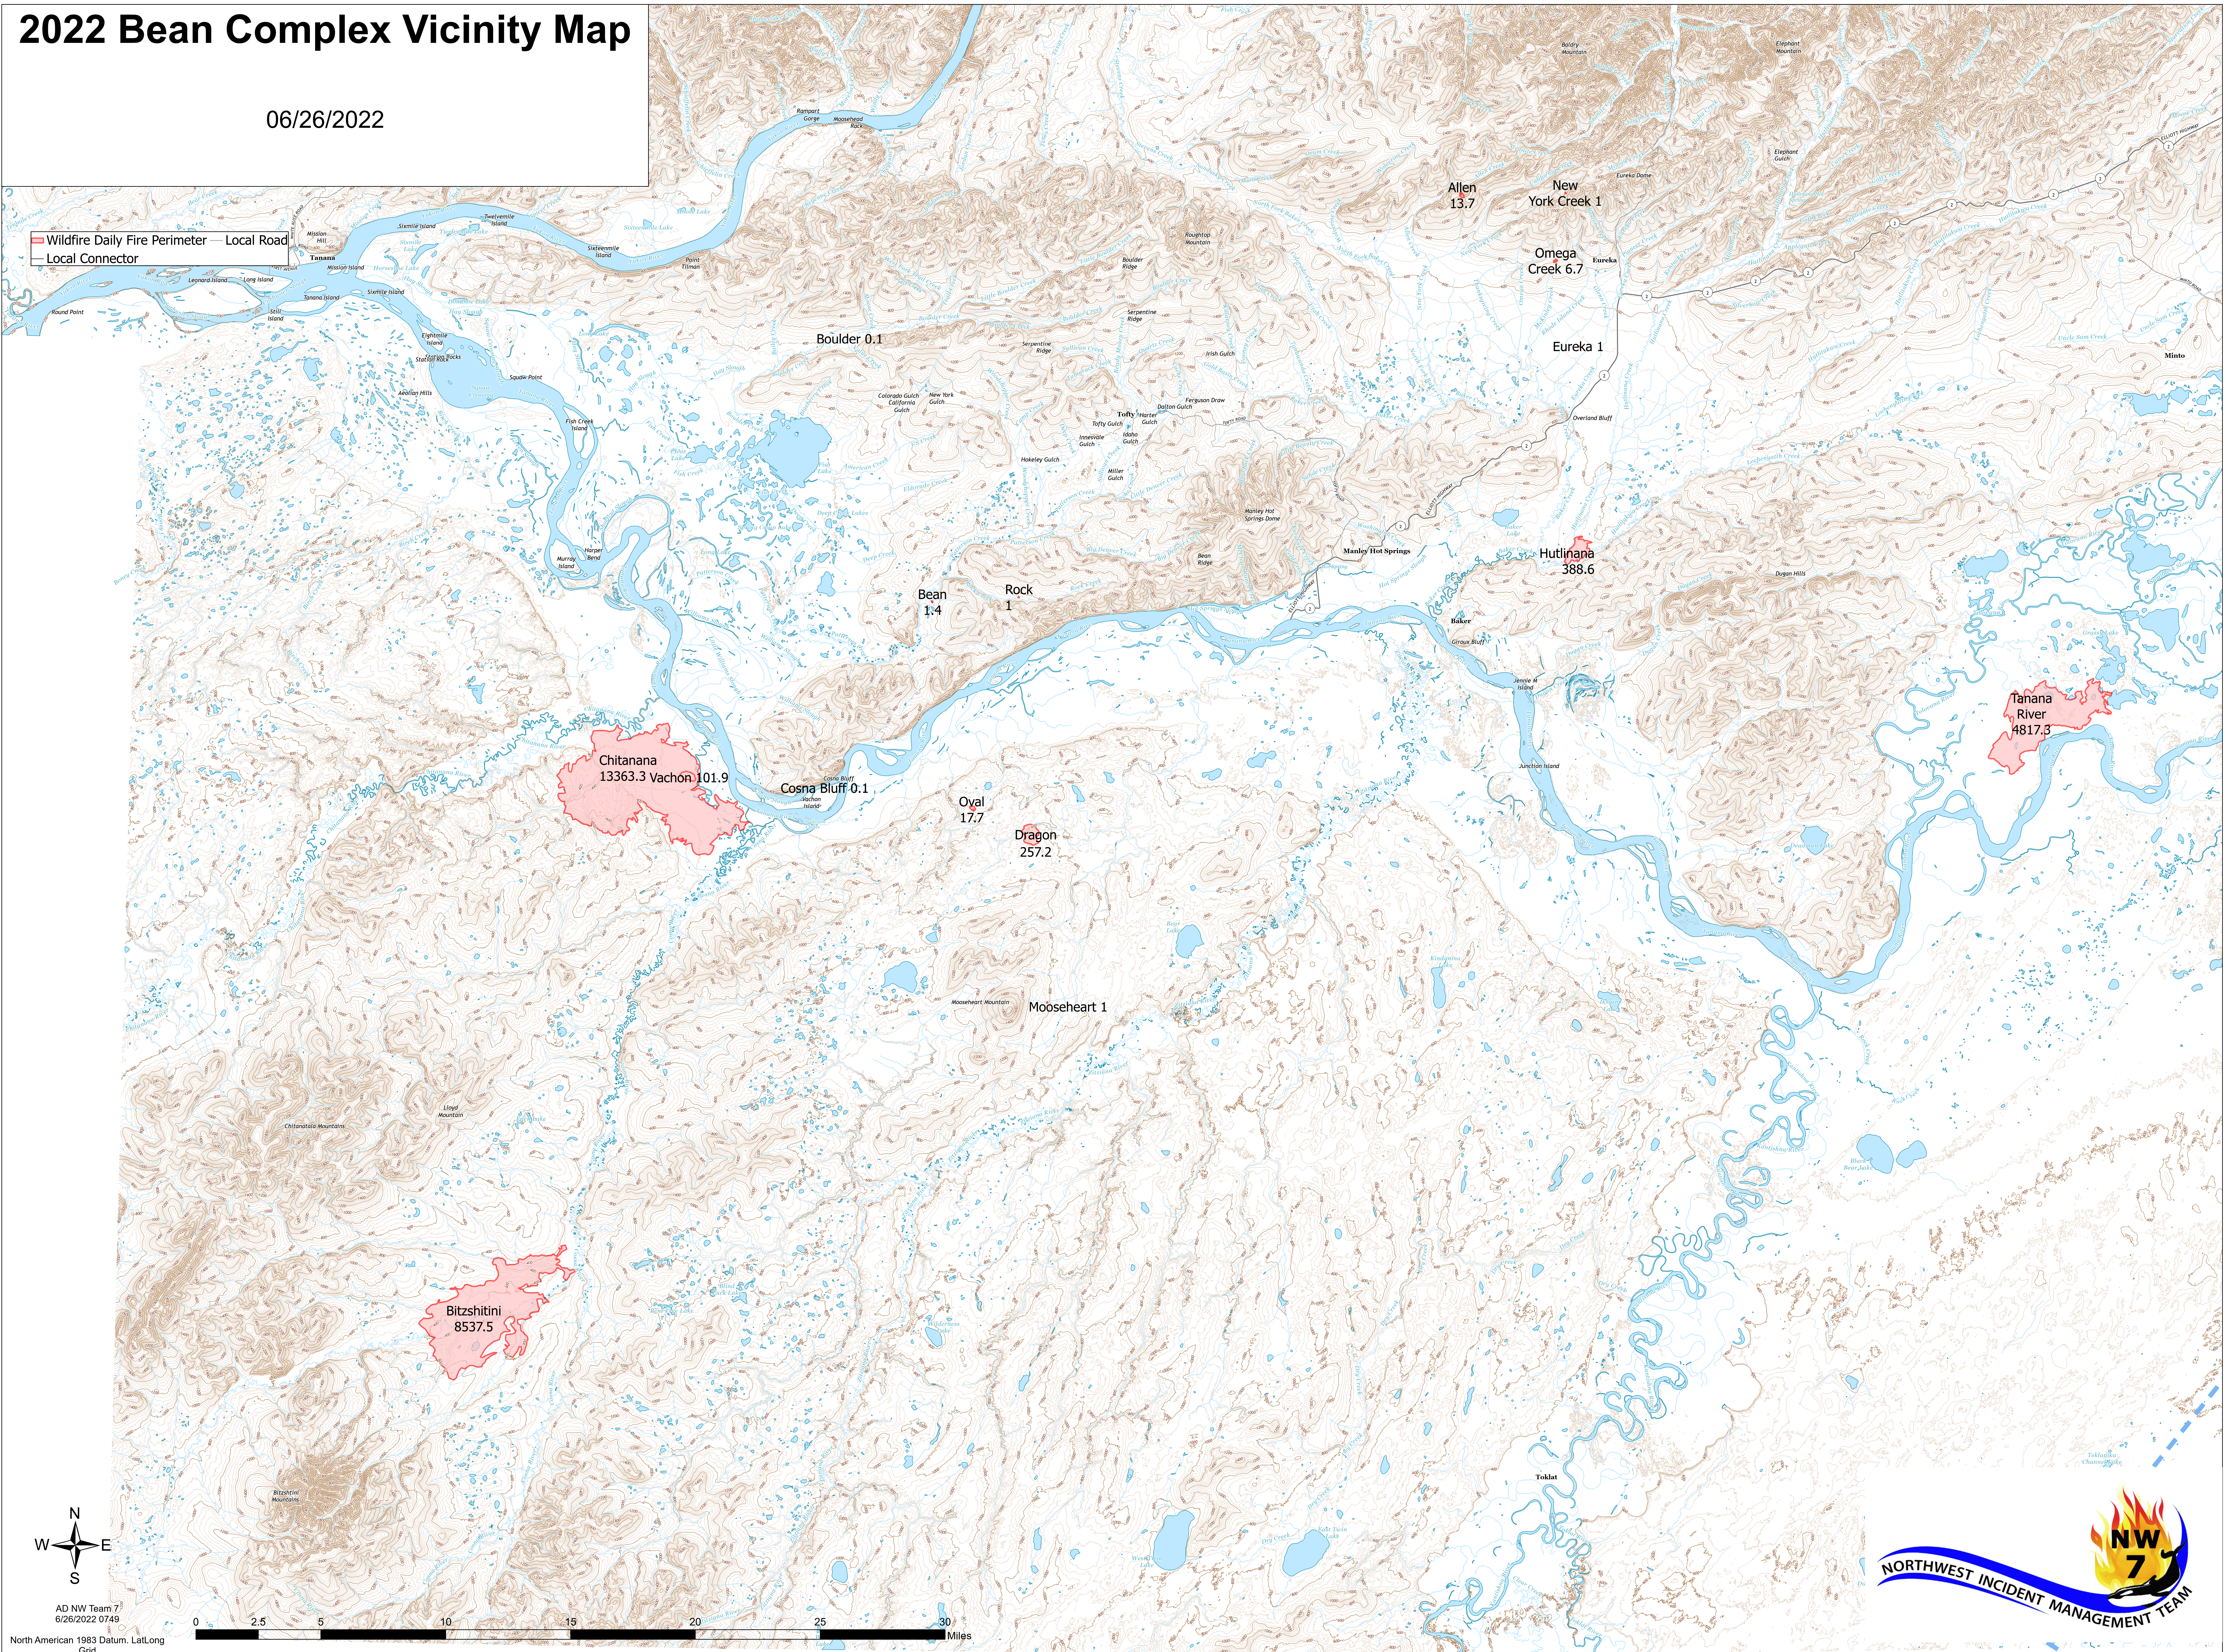

2022 Bean Complex Vicinity Map

06/26/2022

Wildfire Daily Fire Perimeter
Local Road
Local Connector

AD NW Team 7
6/26/2022 0749
North American 1983 Datum, Lat/Long
Grid