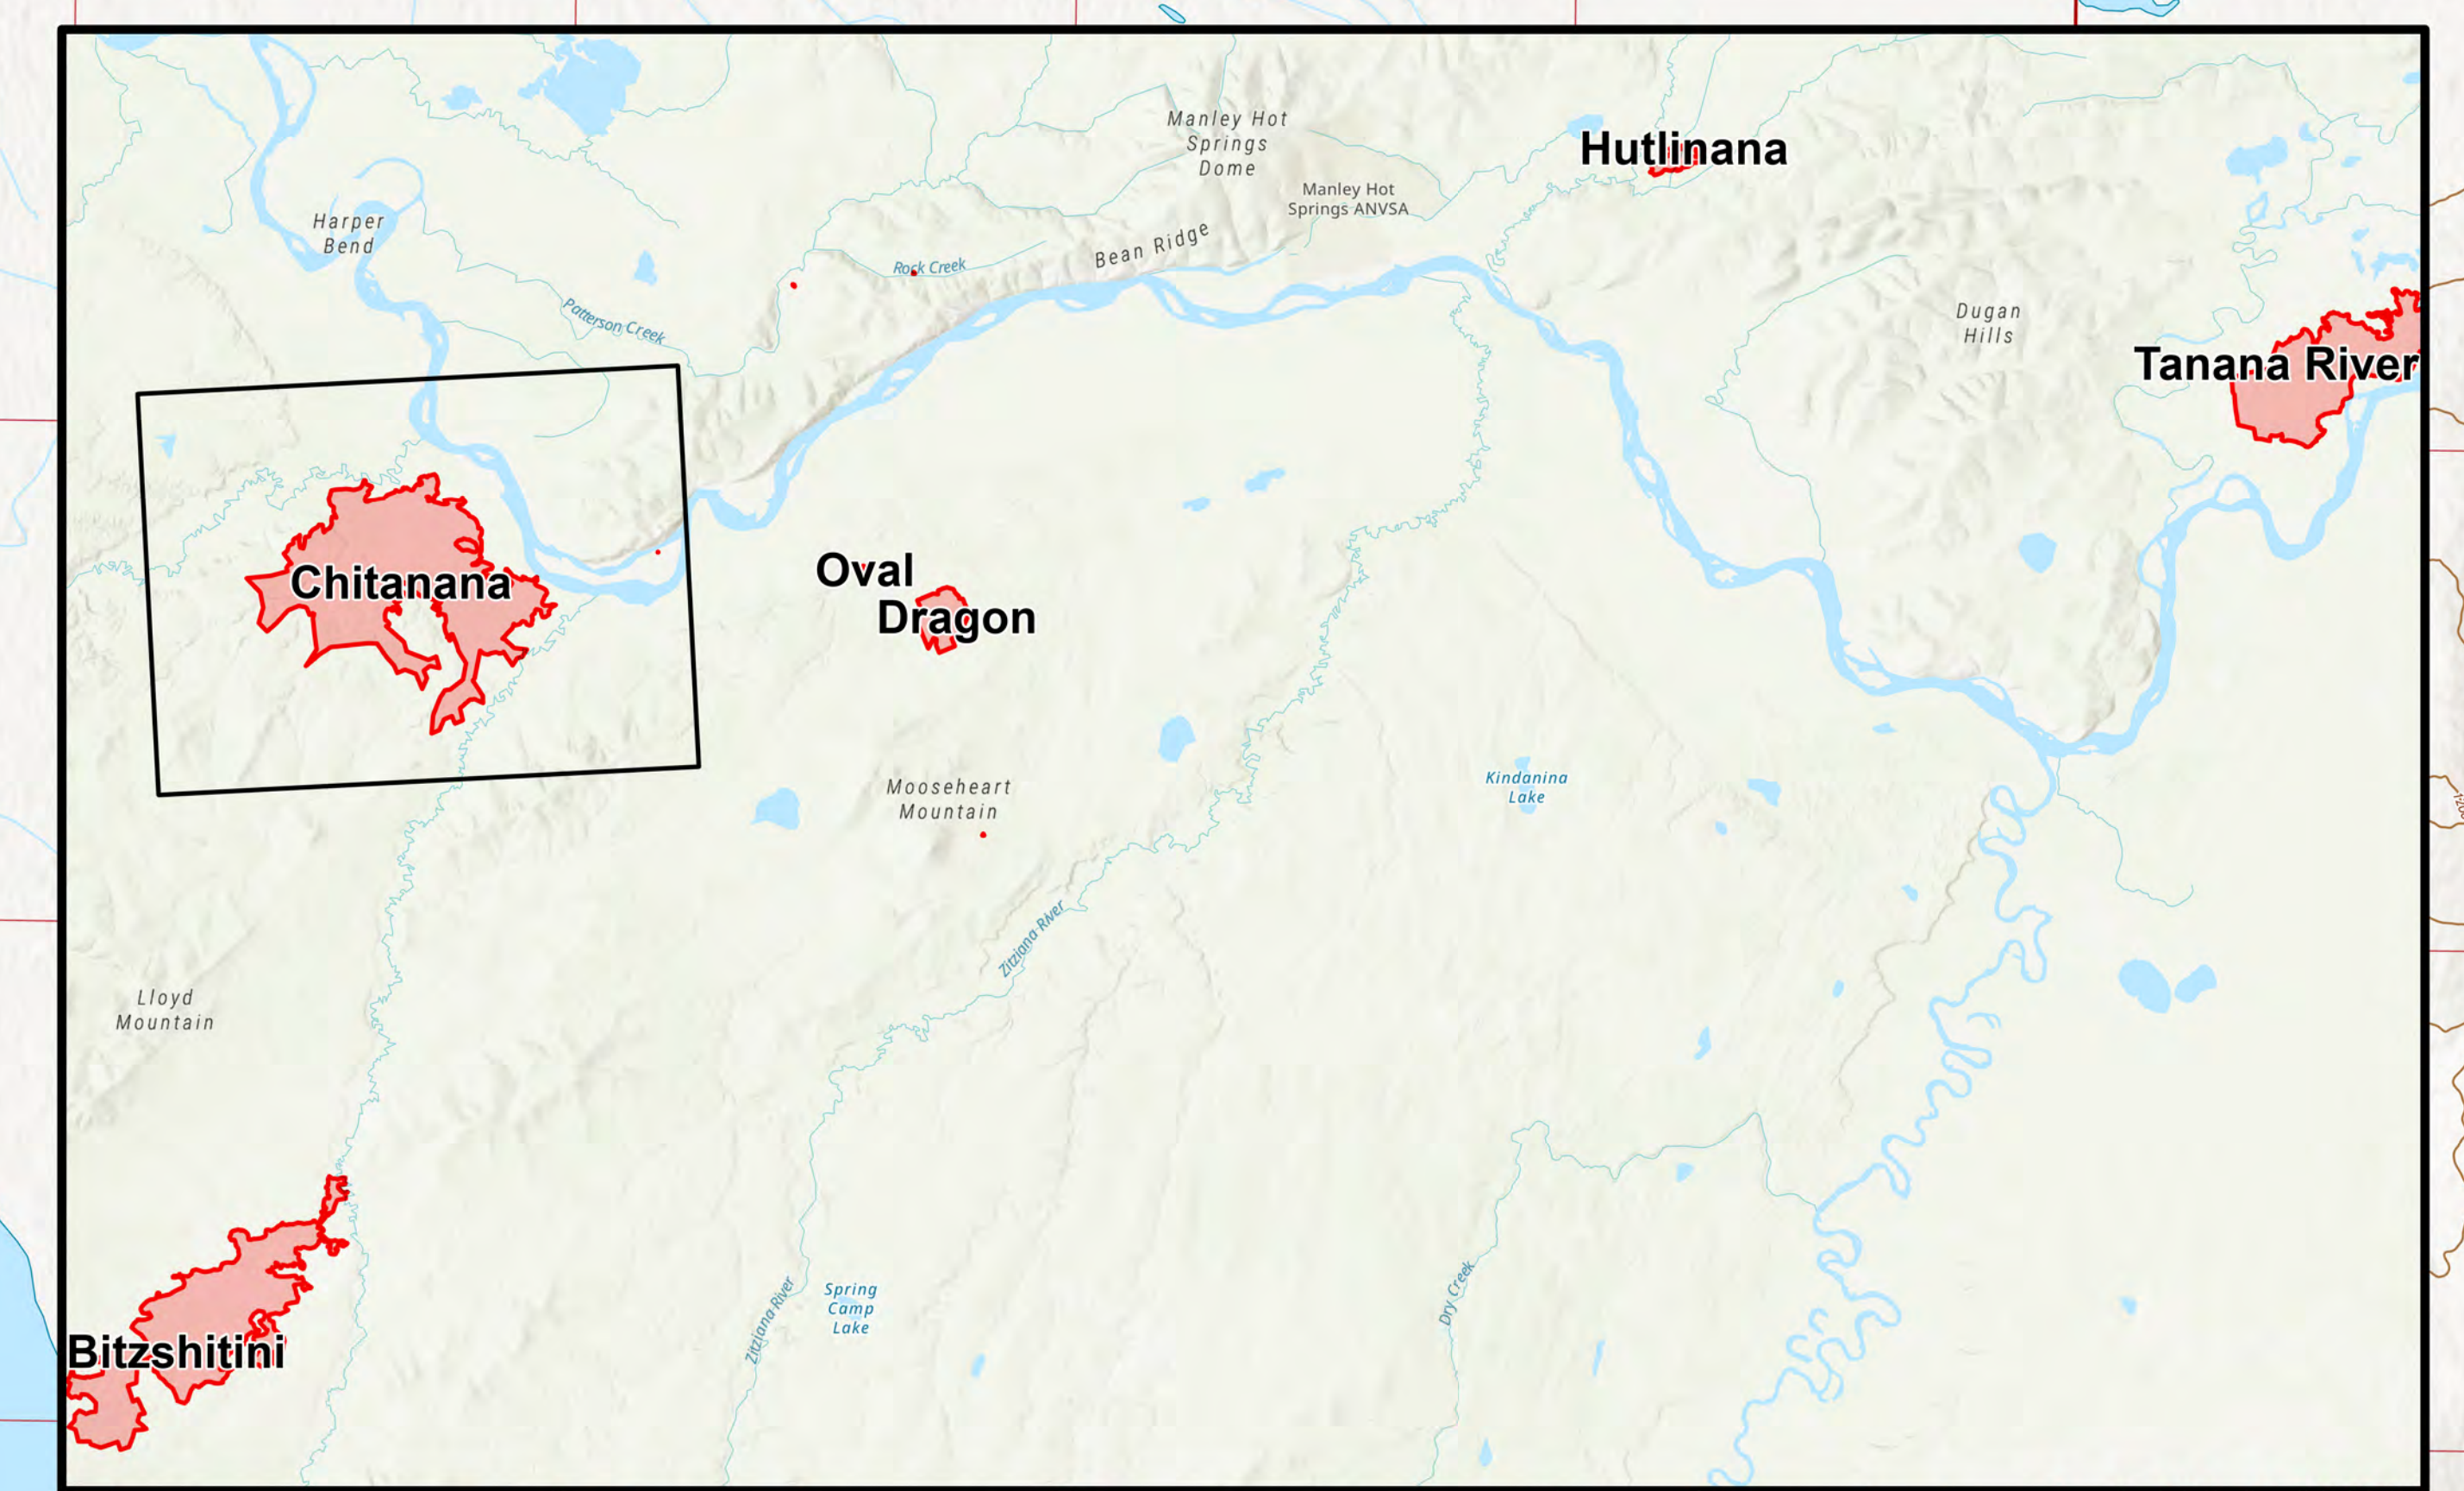

2022 Bean Complex Briefing Map

315-Chitanana
AKTAD315
06/28/2022

- Division Break
- Fire Edge
- Wildfire Daily Fire Perimeter
- Structure
- Allotments

315
16844 acres