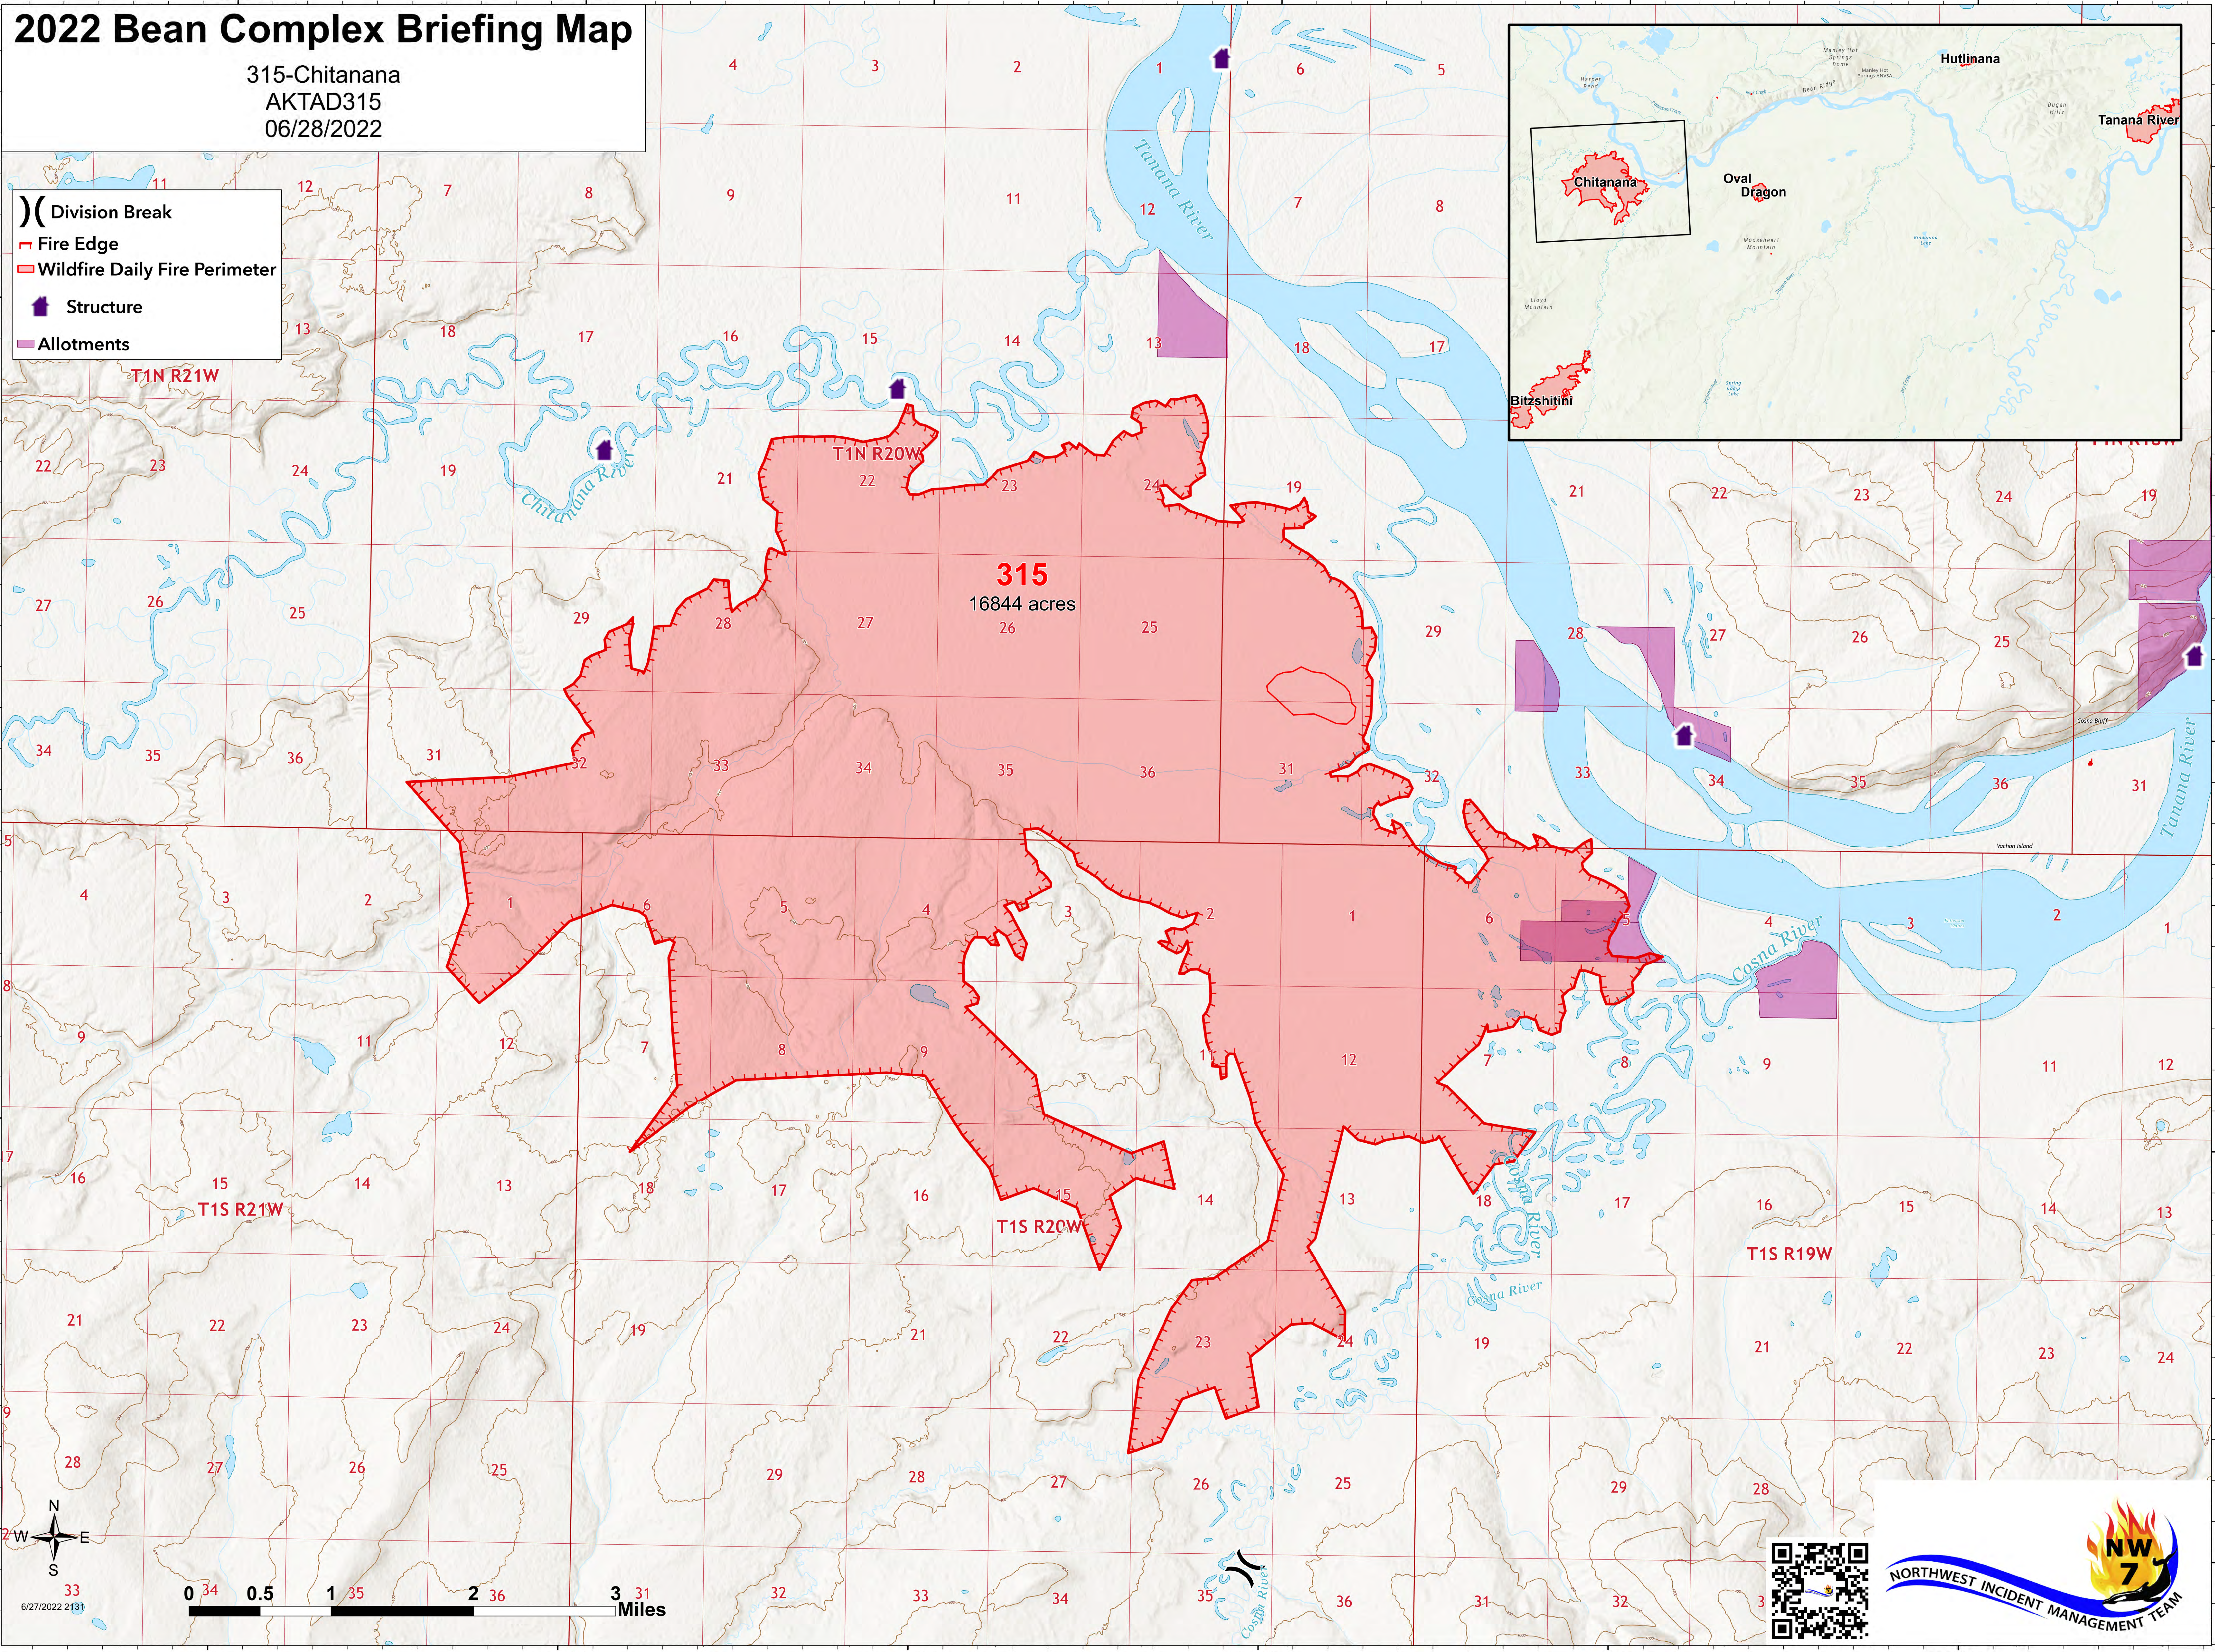

2022 Bean Complex Briefing Map

315-Chitanana
AKTAD315
06/28/2022

- Division Break
- Fire Edge
- Wildfire Daily Fire Perimeter
- Structure
- Allotments

315
16844 acres