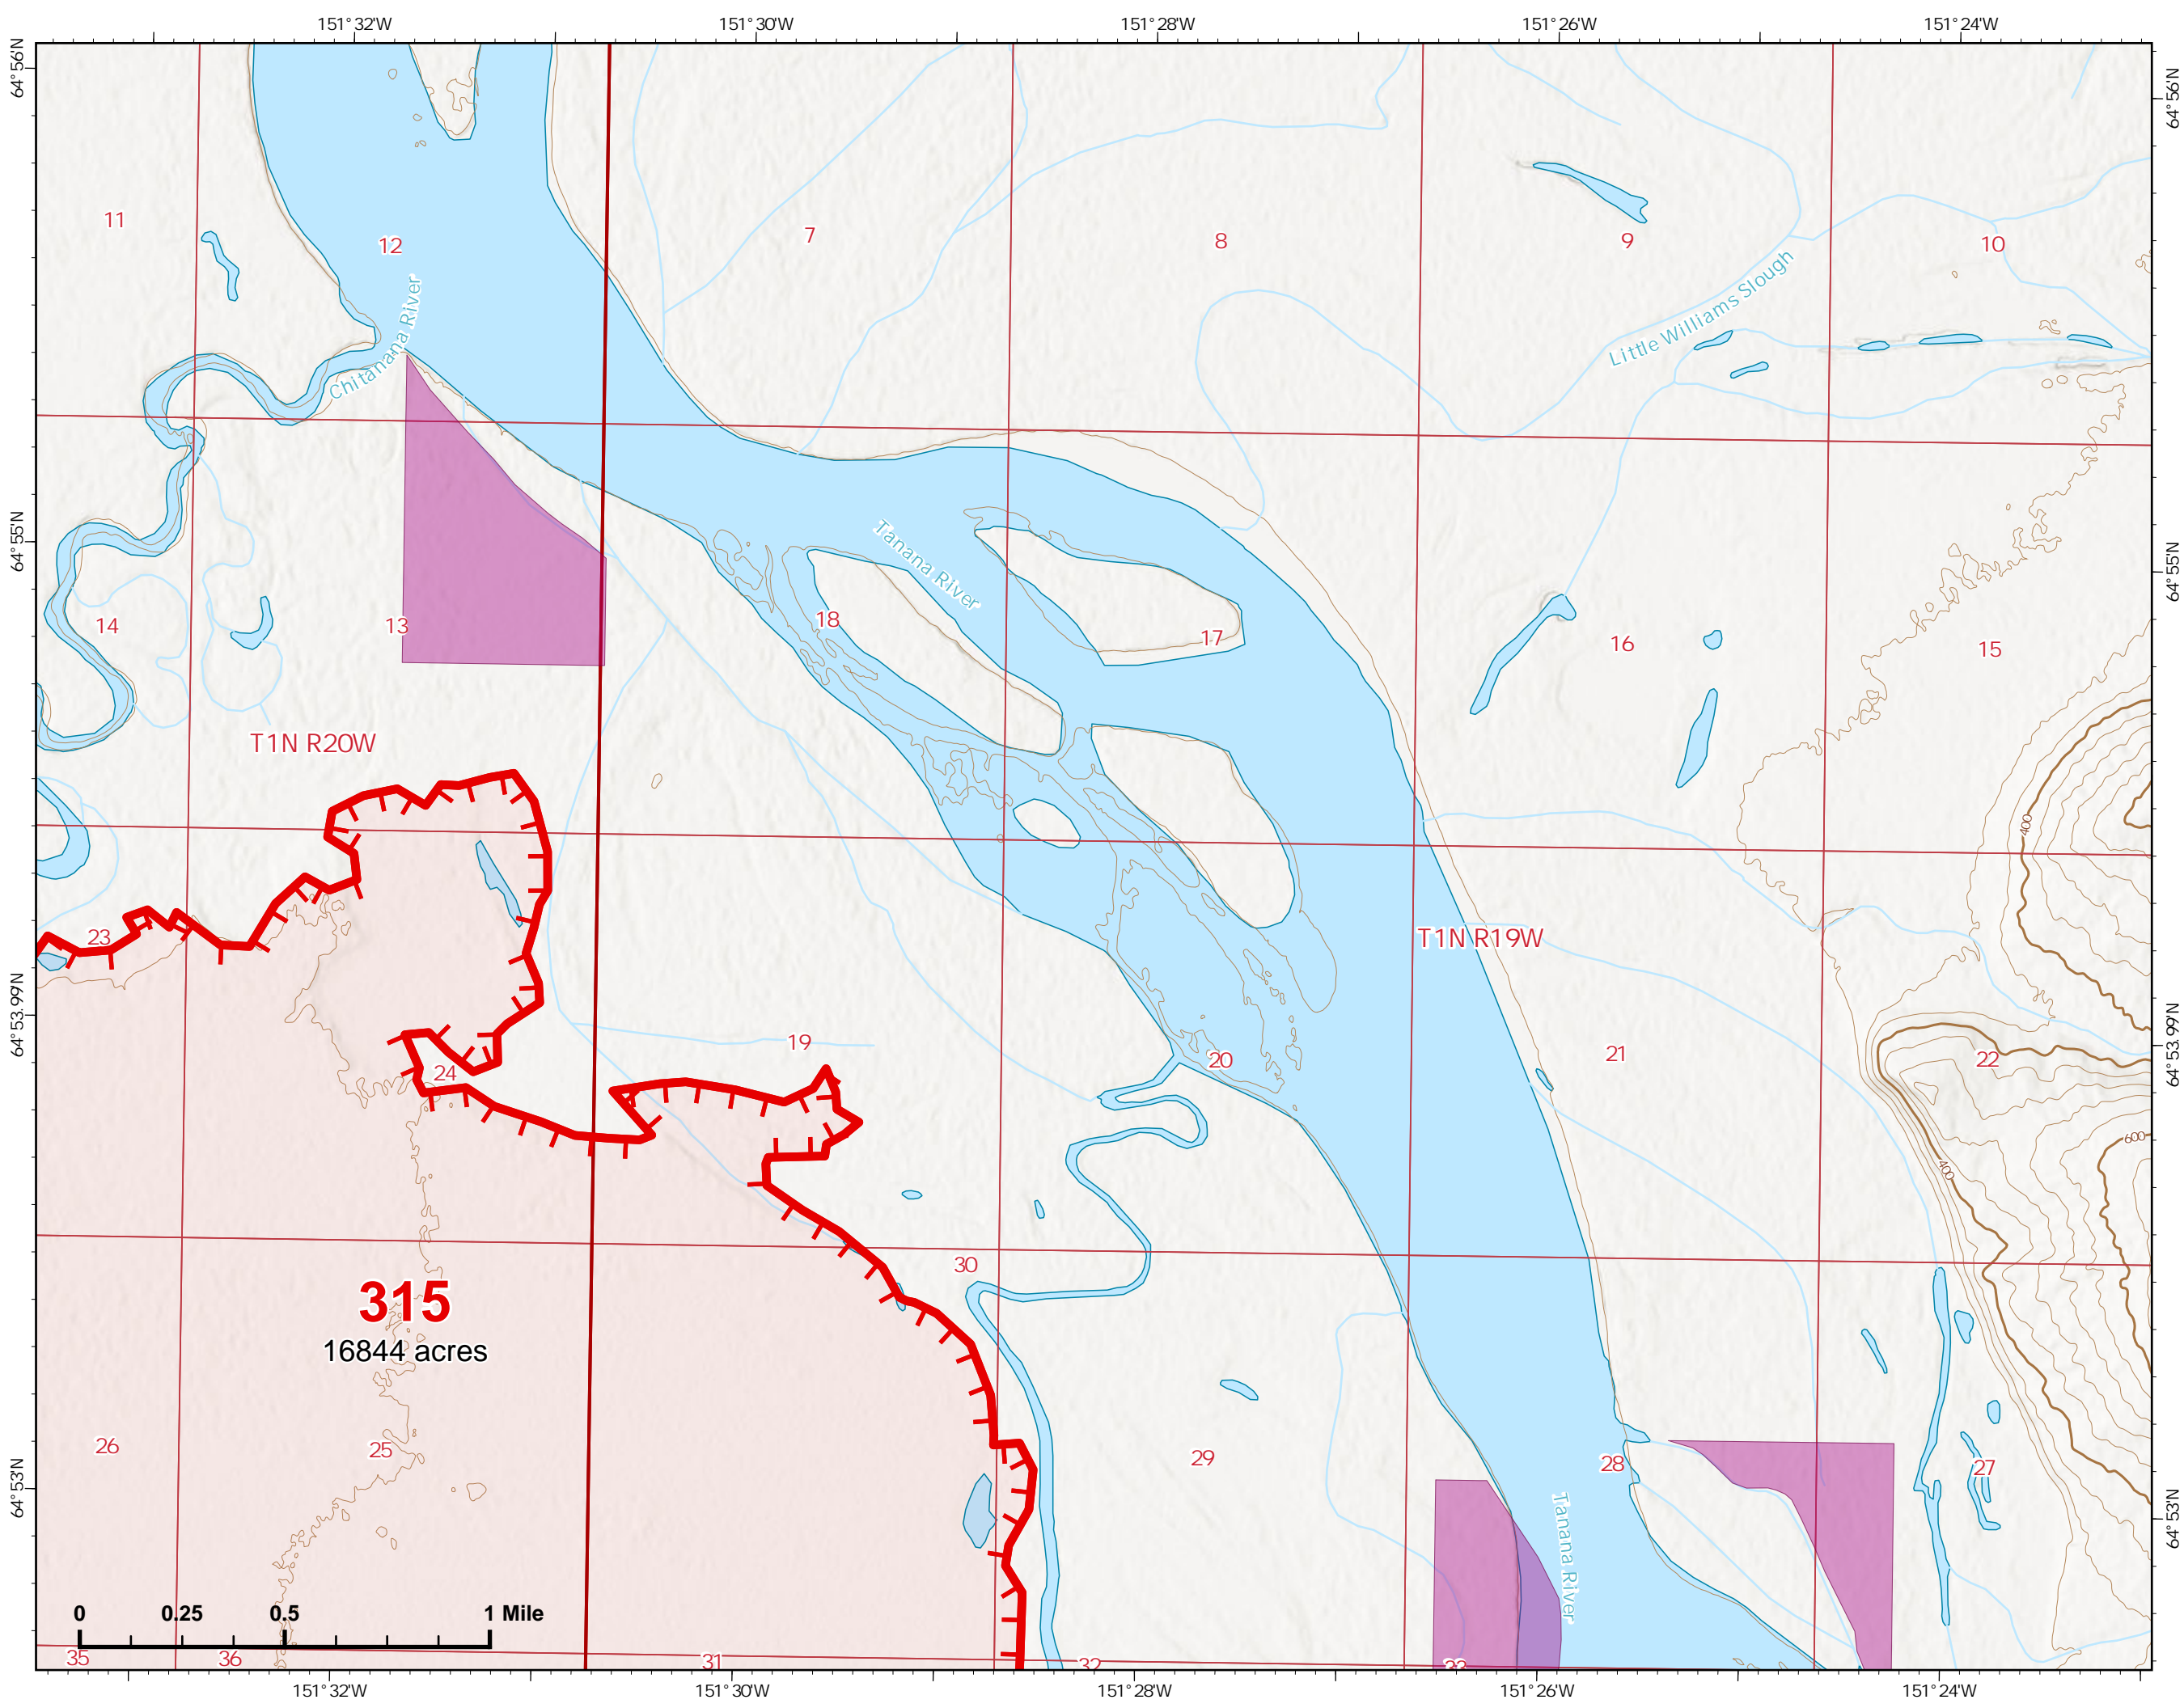

IAP Map

Bean Complex
AKTAD231898

06/28/2022

Fire: 315 (Chitanana)

Page Number 10

16,843.66 acres at 6/27 1348

- Wildfire Daily Fire Perimeter
- Fire Edge
- Native Allotments

315
16844 acres

Z. Cravens
6/27/2022
Acres from VIIRS