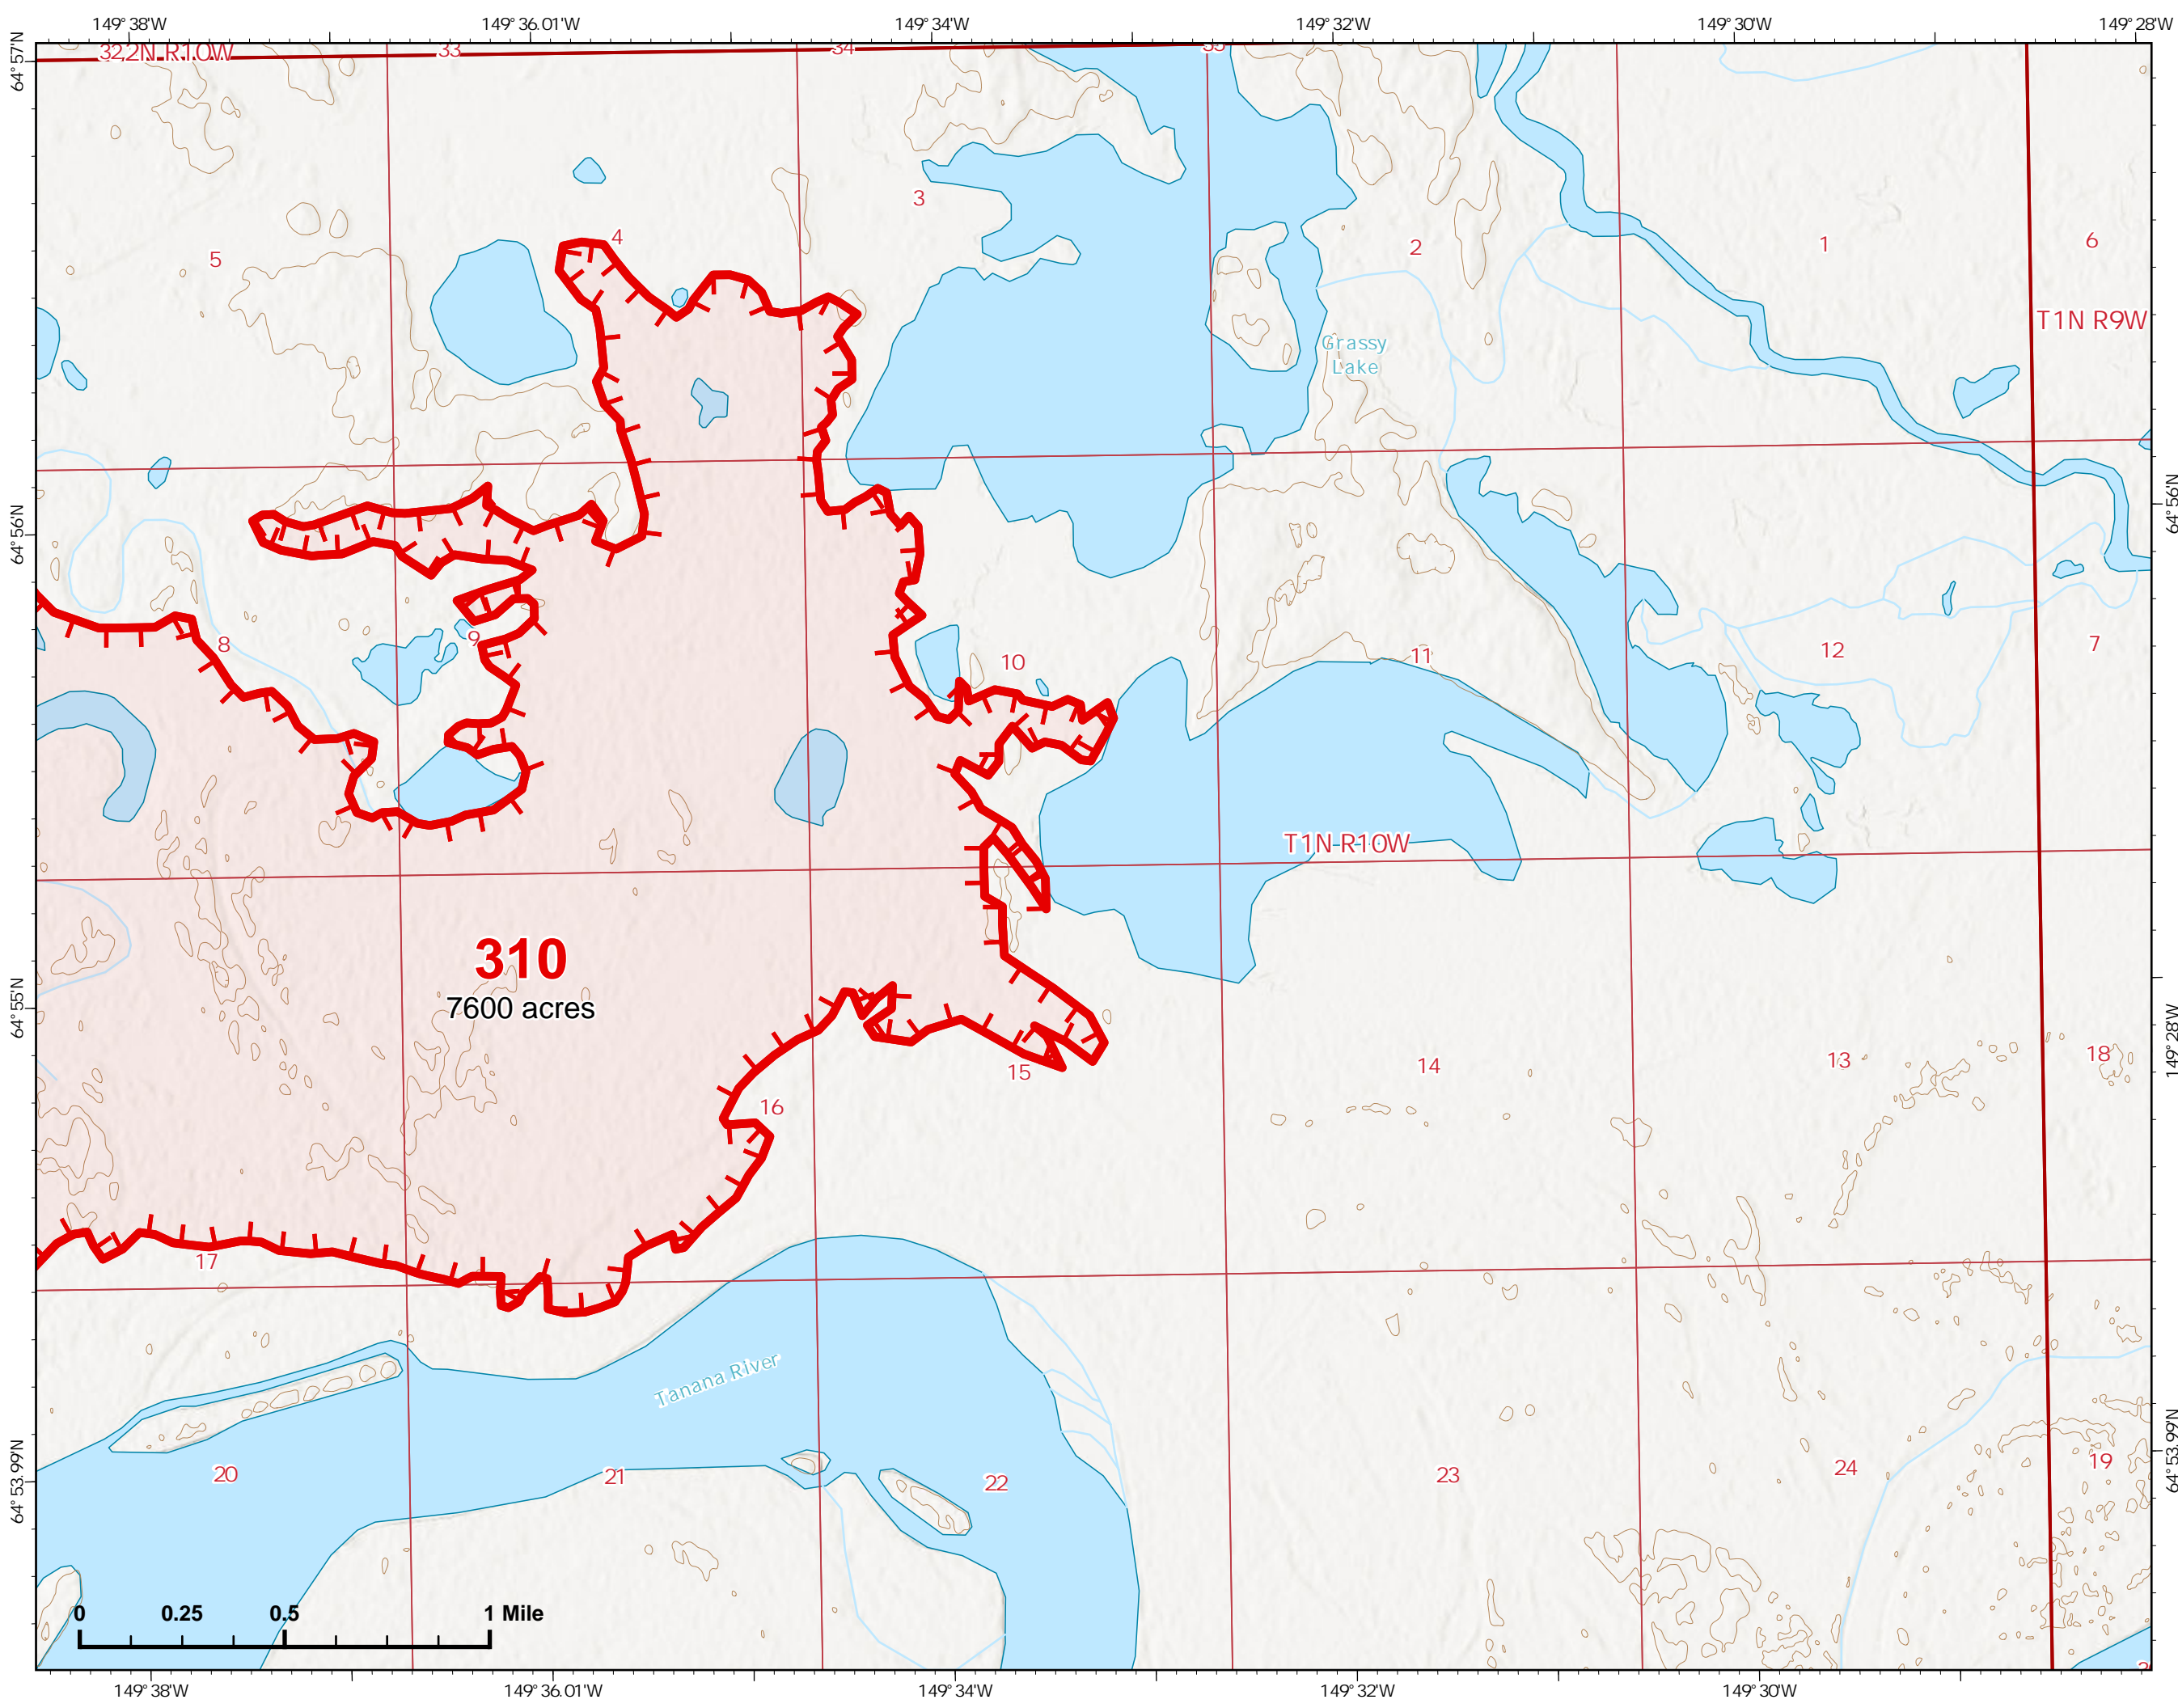

Fire: 310 (Tanana River)

Page Number 14

7,600.26 acres at 6/27 1348

 Wildfire Daily Fire Perimeter

 Fire Edge

Z. Cravens
6/27/2022
Acres from VIIRS

IAP Map

Bean Complex
AKTAD231898
06/28/2022

Fire: 310 (Tanana River)

Page Number 15

7,600.26 acres at 6/27 1348

 Wildfire Daily Fire Perimeter

 Fire Edge

Z. Cravens
6/27/2022
Acres from VIIRS

IAP Map

Bean Complex
AKTAD231898

06/28/2022

Fire: 310 (Tanana River)

Page Number 16

7,600.26 acres at 6/27 1348

 Wildfire Daily Fire Perimeter

 Fire Edge

Z. Cravens
6/27/2022
Acres from VIIRS