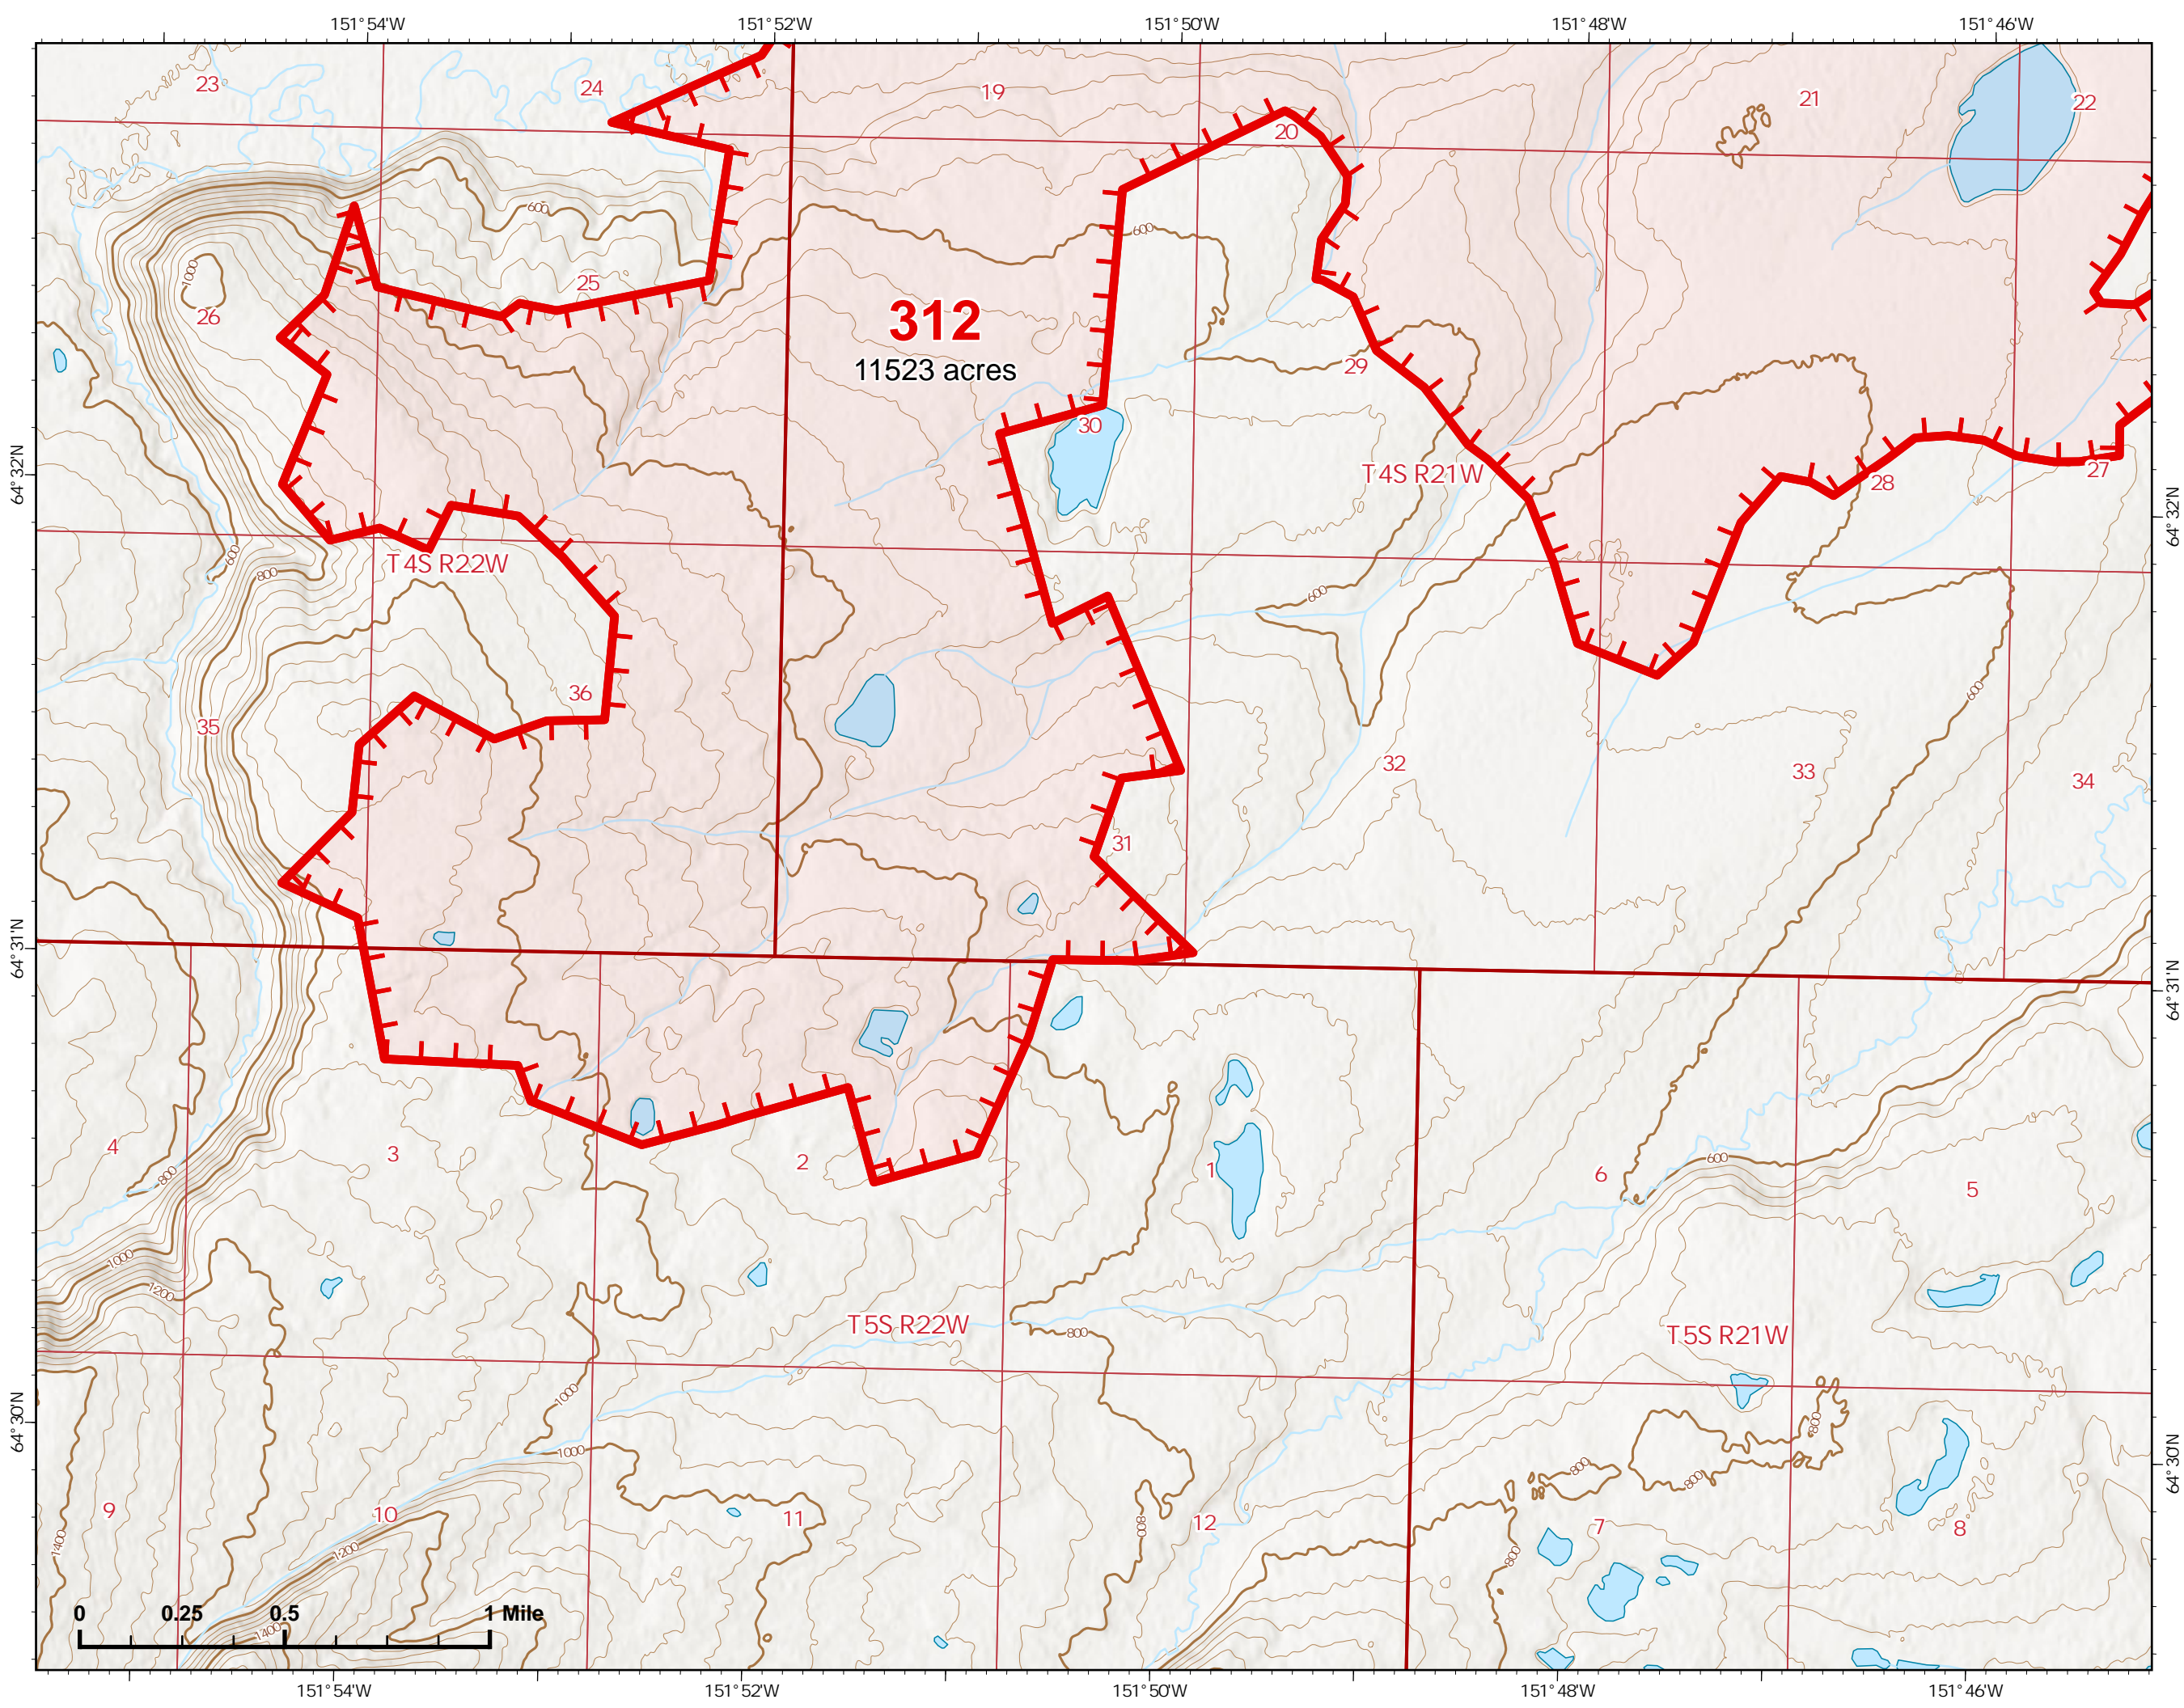

Page Number 2

11,523.14 acres at 6/27 1348

 Wildfire Daily Fire Perimeter

 Fire Edge

Z. Cravens
6/27/2022
Acres from VIIRS

IAP Map

Bean Complex
AKTAD231898

06/28/2022

Fire: 312 (Bitzshitini)

Page Number 3

11,523.14 acres at 6/27 1348

-  Wildfire Daily Fire Perimeter
-  Fire Edge

Z. Cravens
6/27/2022
Acres from VIIRS

IAP Map

Bean Complex
AKTAD231898

06/28/2022

Fire: 310 (Tanana River)

Page Number 14

7,600.26 acres at 6/27 1348

 Wildfire Daily Fire Perimeter

 Fire Edge

Z. Cravens
6/27/2022
Acres from VIIRS

IAP Map

Bean Complex
AKTAD231898
06/28/2022

Fire: 310 (Tanana River)

Page Number 15

7,600.26 acres at 6/27 1348

 Wildfire Daily Fire Perimeter

 Fire Edge

Z. Cravens
6/27/2022
Acres from VIIRS

IAP Map

Bean Complex
AKTAD231898