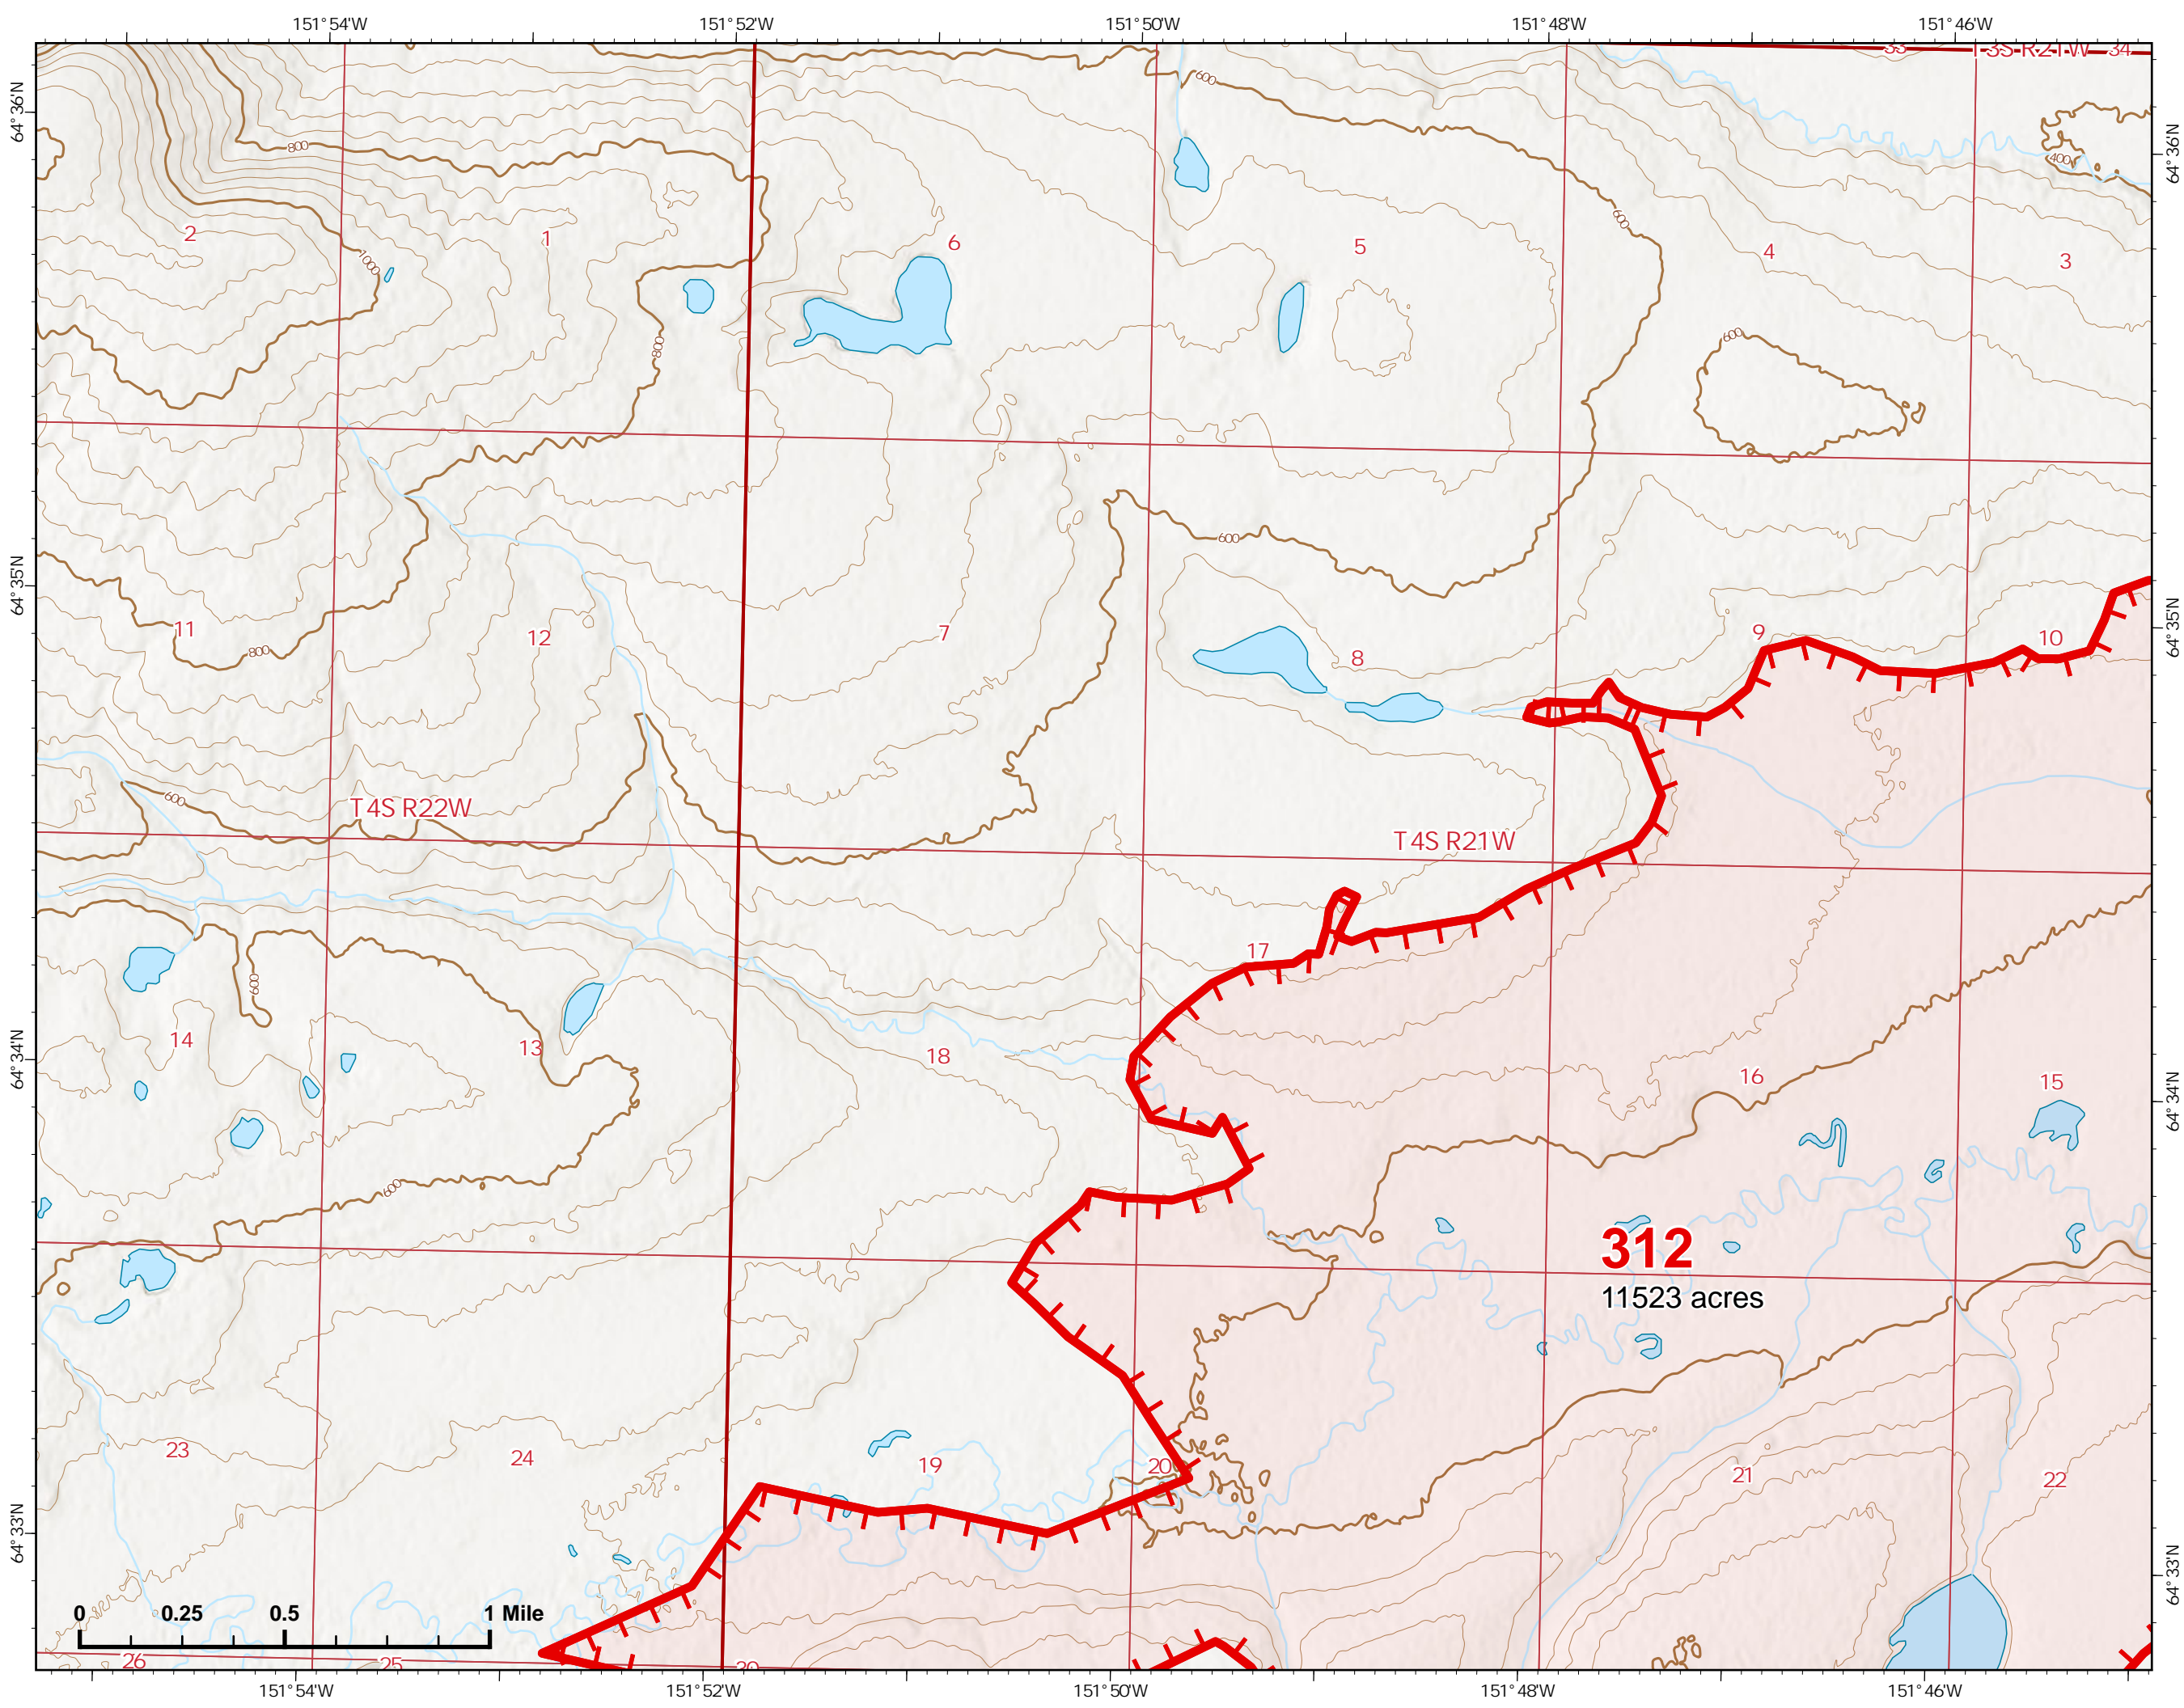

Page Number 1

11,523.14 acres at 6/27 1348

-  Wildfire Daily Fire Perimeter
-  Fire Edge
-  Structure

Z. Cravens
6/27/2022
Acres from VIIRS

IAP Map

Bean Complex
AKTAD231898

06/28/2022

Fire: 312 (Bitzshitini)

Page Number 2

11,523.14 acres at 6/27 1348

 Wildfire Daily Fire Perimeter

 Fire Edge

Z. Cravens
6/27/2022
Acres from VIIRS

IAP Map

Bean Complex
AKTAD231898

06/28/2022

Fire: 310 (Tanana River)

Page Number 14

7,600.26 acres at 6/27 1348

 Wildfire Daily Fire Perimeter

 Fire Edge

Z. Cravens
6/27/2022
Acres from VIIRS

IAP Map

Bean Complex
AKTAD231898
06/28/2022

Fire: 310 (Tanana River)

Page Number 15

7,600.26 acres at 6/27 1348

 Wildfire Daily Fire Perimeter

 Fire Edge

Z. Cravens
6/27/2022
Acres from VIIRS

IAP Map

Bean Complex
AKTAD231898