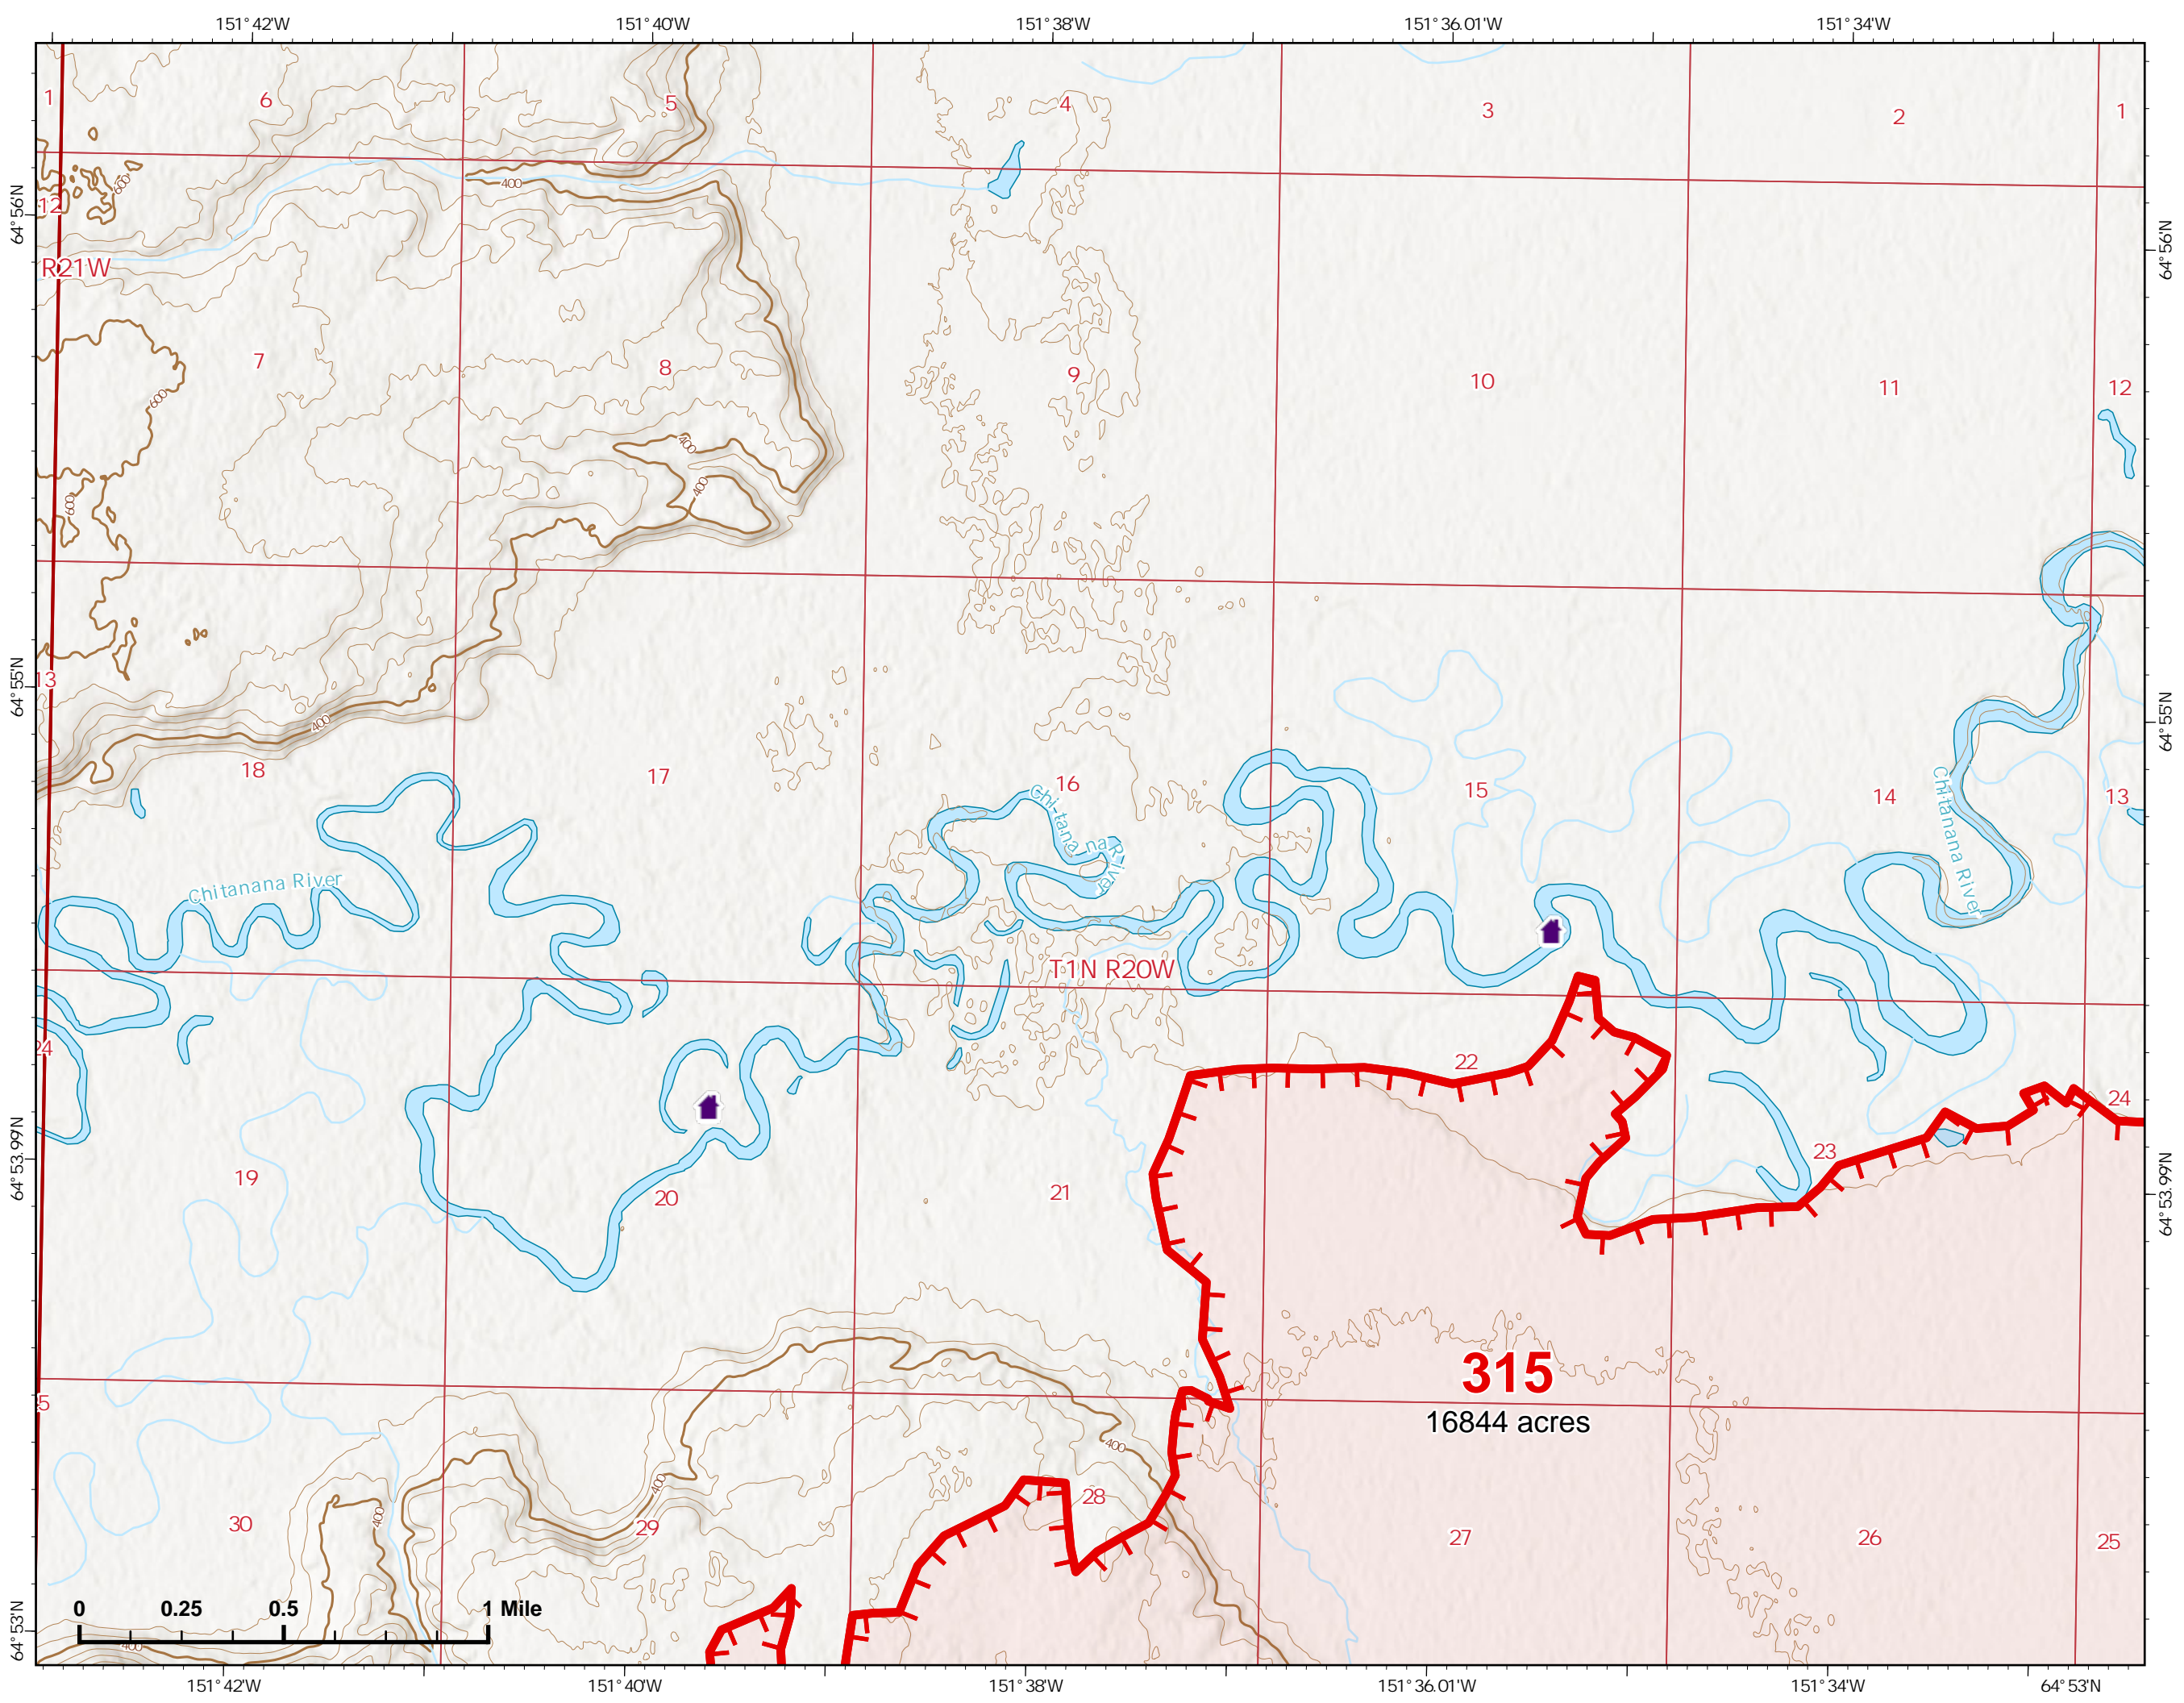

IAP Map

Bean Complex
AKTAD231898

06/28/2022

Fire: 315 (Chitanana)

Page Number 6

16,843.66 acres at 6/27 1348

Wildfire Daily Fire Perimeter

Fire Edge

Structure

Z. Cravens
6/27/2022
Acres from VIIRS