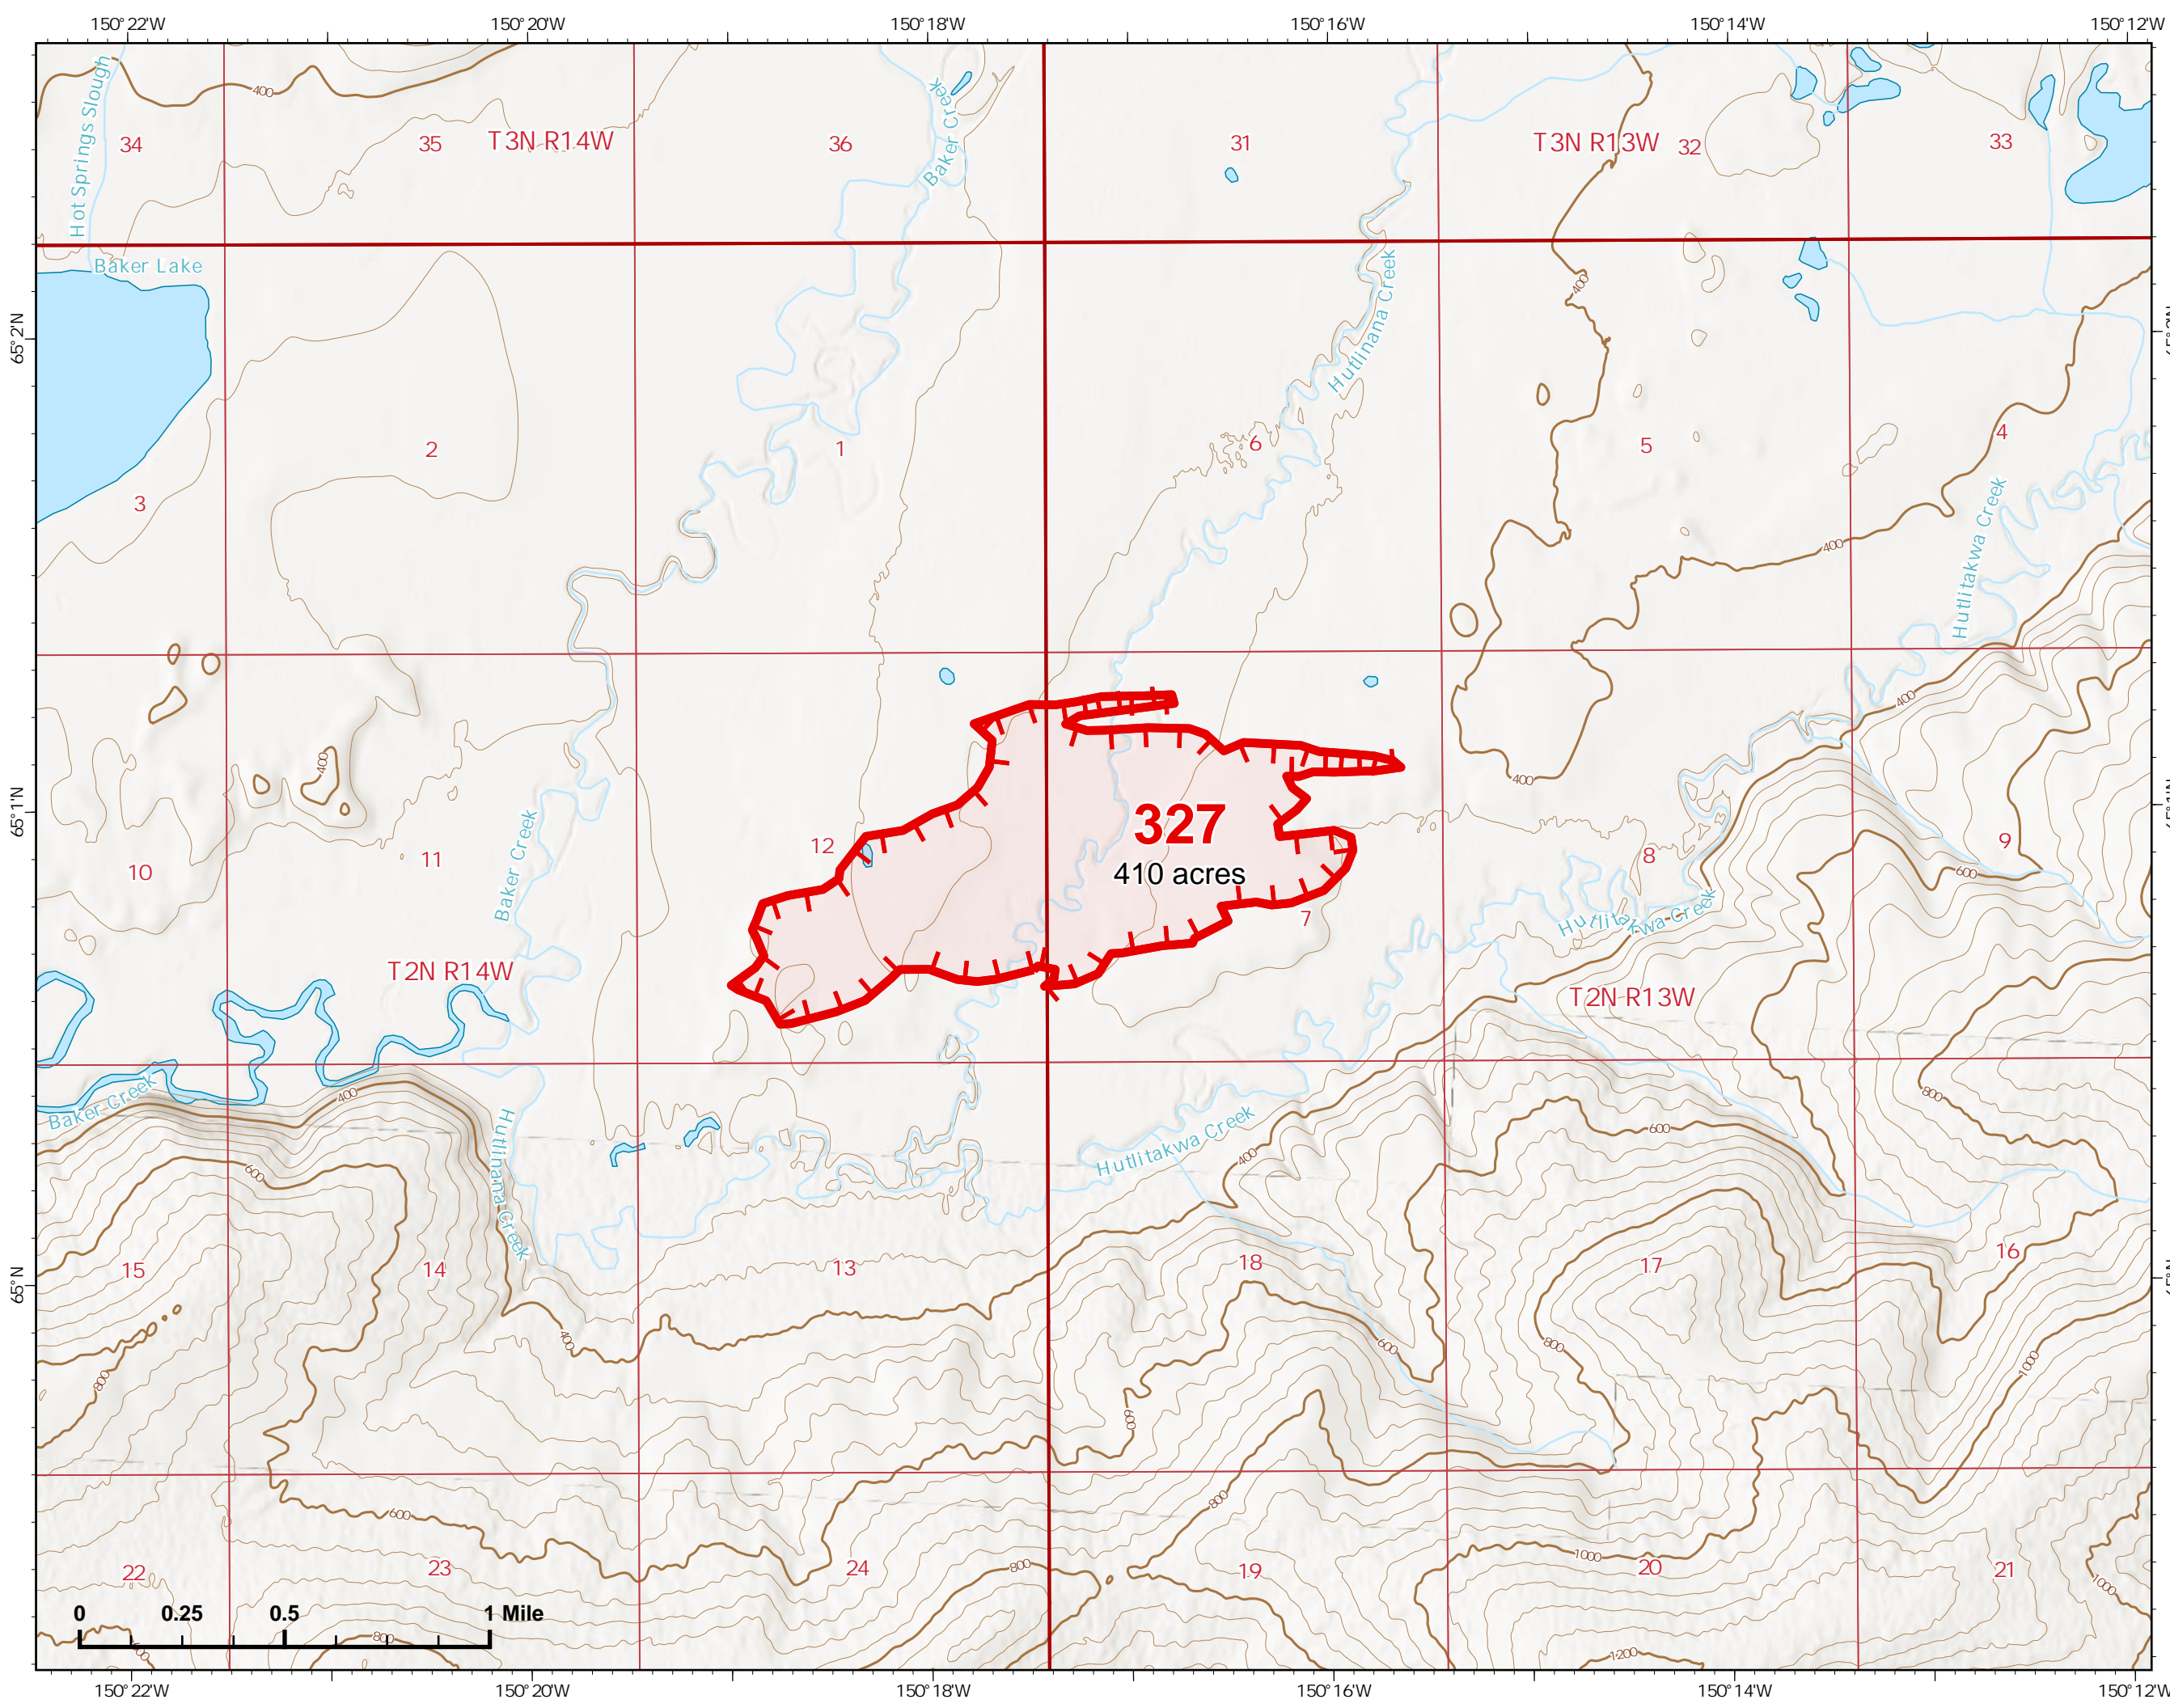

IAP Map

Bean Complex
AKTAD231898

06/28/2022

Fire: 327 (Hutlinana)

Page Number 13

409.82 acres at 6/27 1348

Wildfire Daily Fire Perimeter

Fire Edge

Z. Cravens
6/27/2022
Acres from VIIRS