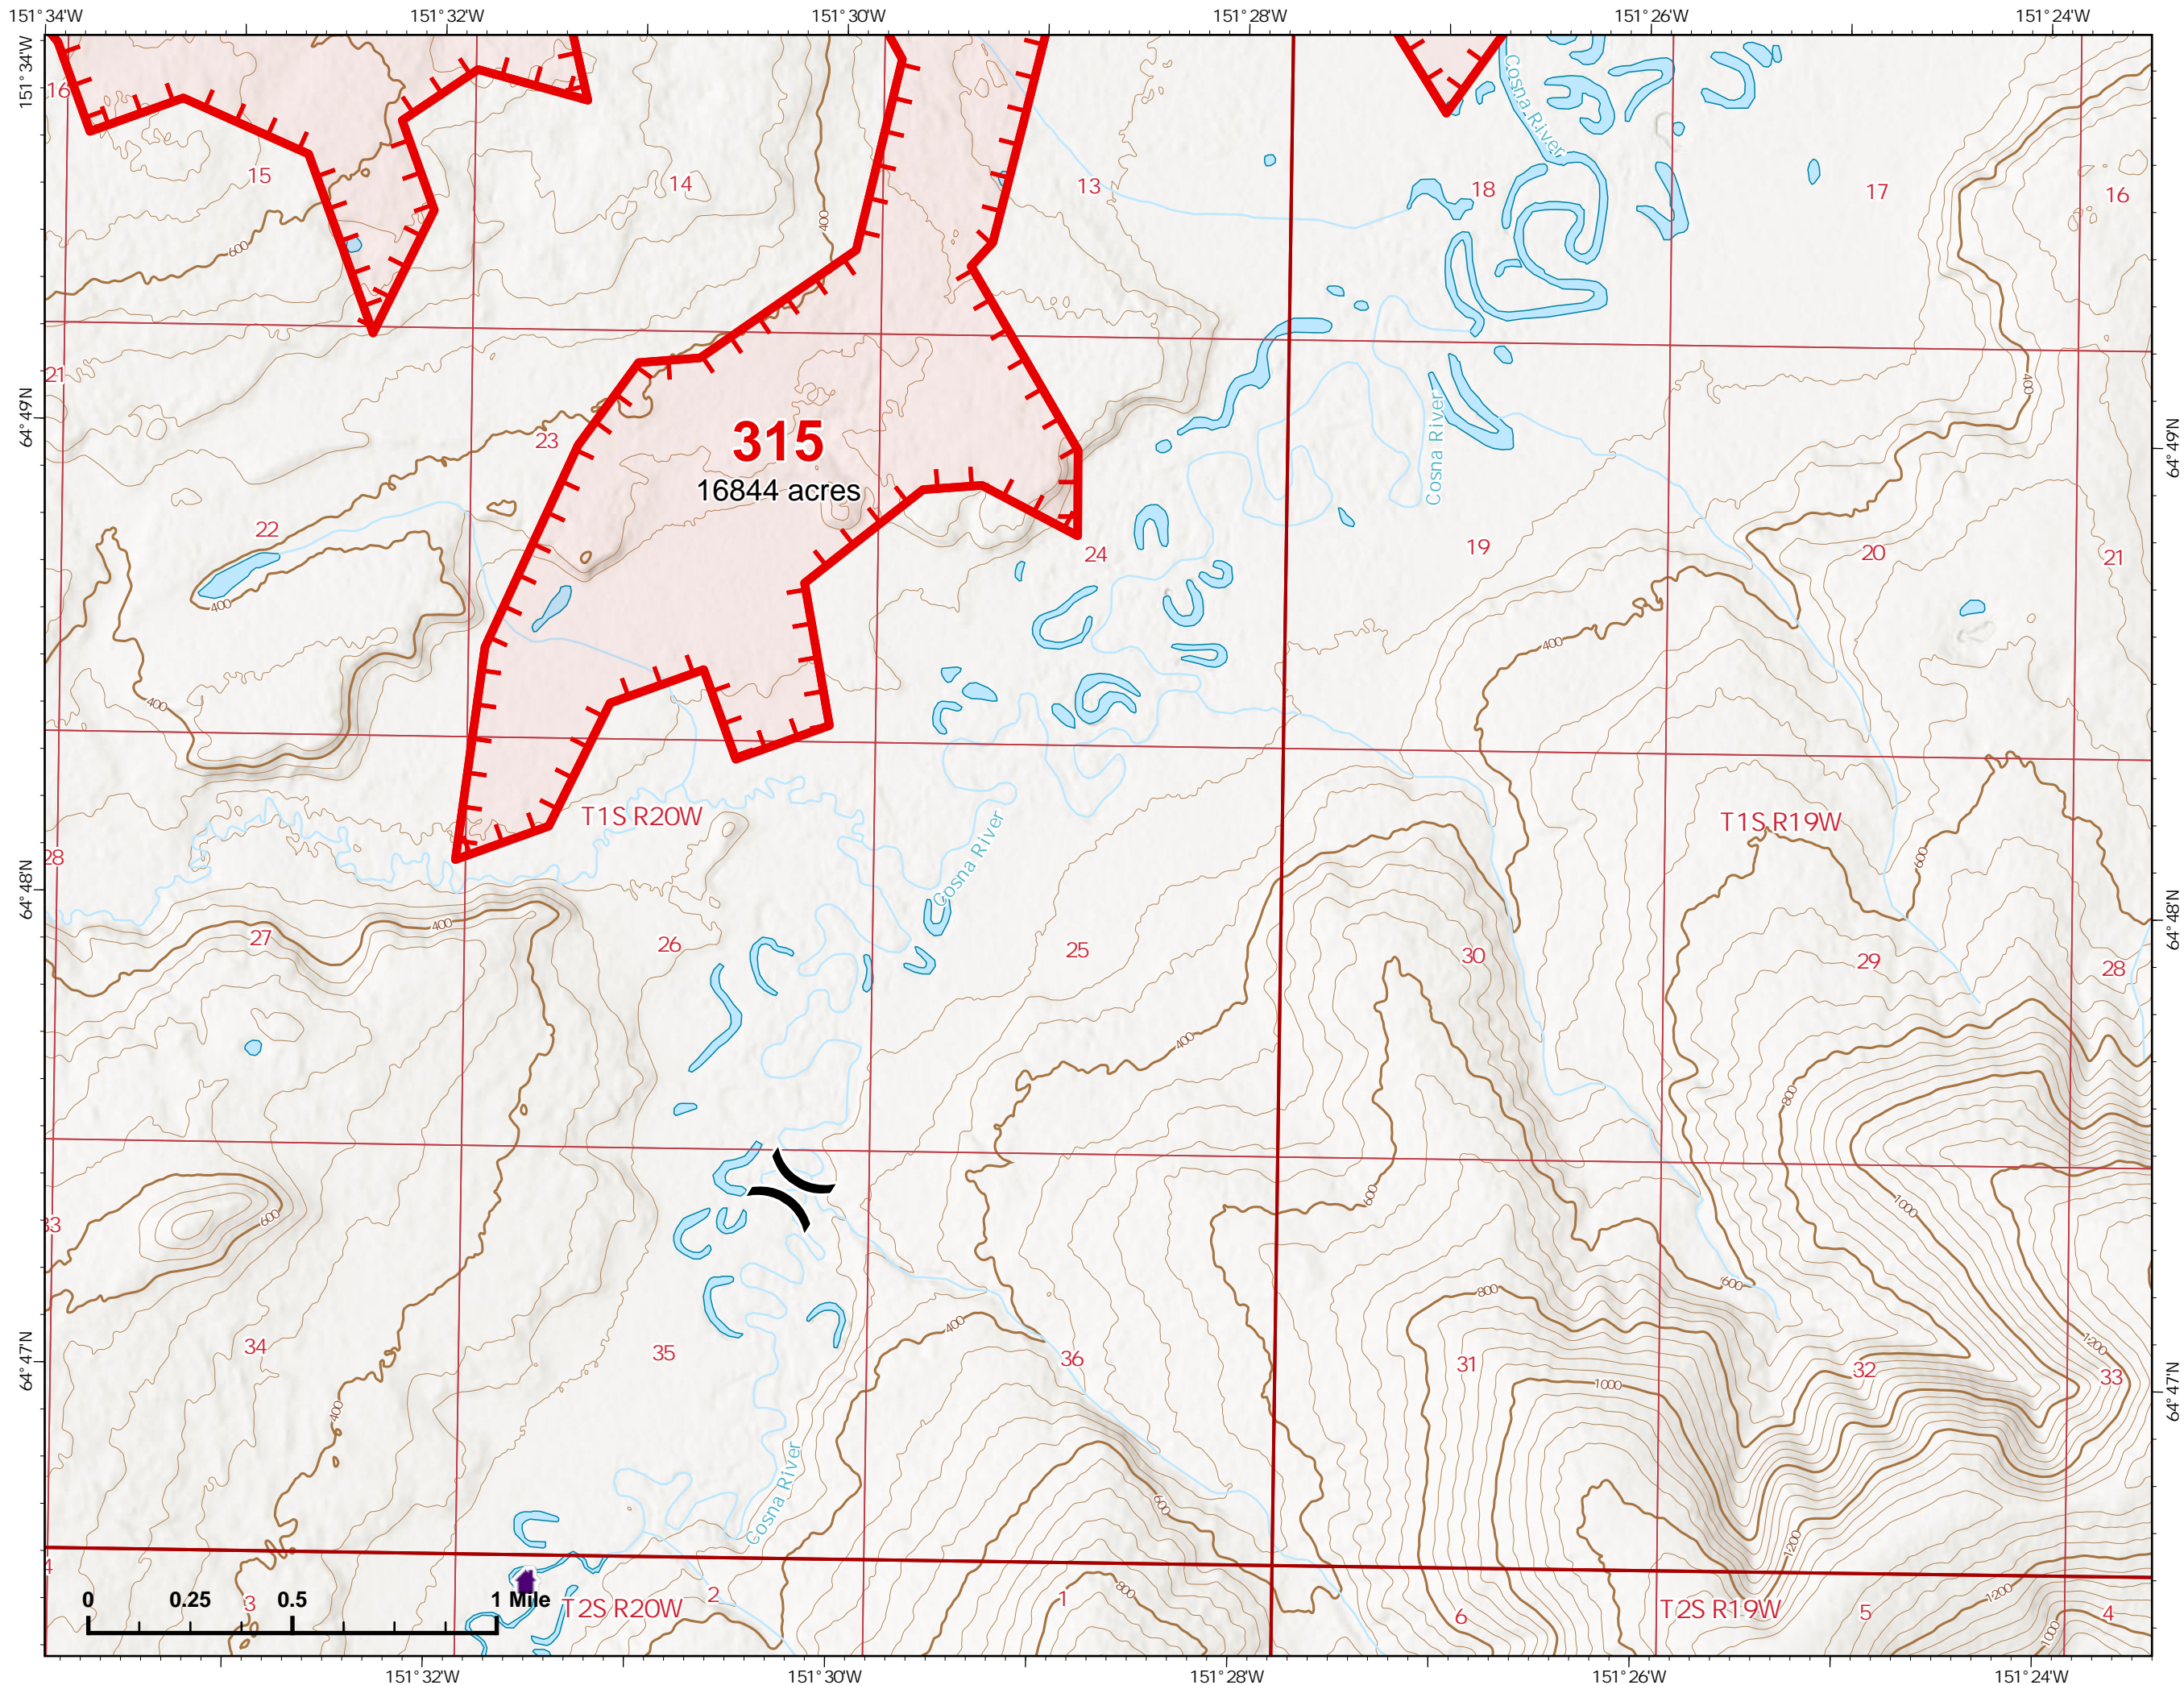

16,843.66 acres at 6/27 1348

-  Wildfire Daily Fire Perimeter
-  Fire Edge

Z. Cravens
6/27/2022
Acres from VIIRS

IAP Map

Bean Complex
AKTAD231898

06/28/2022

Fire: 315 (Chitanana)

Page Number 8

16,843.66 acres at 6/27 1348

-  Division Break
-  Wildfire Daily Fire Perimeter
-  Fire Edge
-  Structure

Z. Cravens
6/27/2022
Acres from VIIRS

IAP Map

Bean Complex
AKTAD231898

06/28/2022

Fire: 315 (Chitanana)

Fire: 310 (Tanana River)

Page Number 14

7,600.26 acres at 6/27 1348

 Wildfire Daily Fire Perimeter

 Fire Edge

Z. Cravens
6/27/2022
Acres from VIIRS

IAP Map

Bean Complex
AKTAD231898
06/28/2022

Fire: 310 (Tanana River)

Page Number 15

7,600.26 acres at 6/27 1348

 Wildfire Daily Fire Perimeter

 Fire Edge

Z. Cravens
6/27/2022
Acres from VIIRS

IAP Map

Bean Complex
AKTAD231898