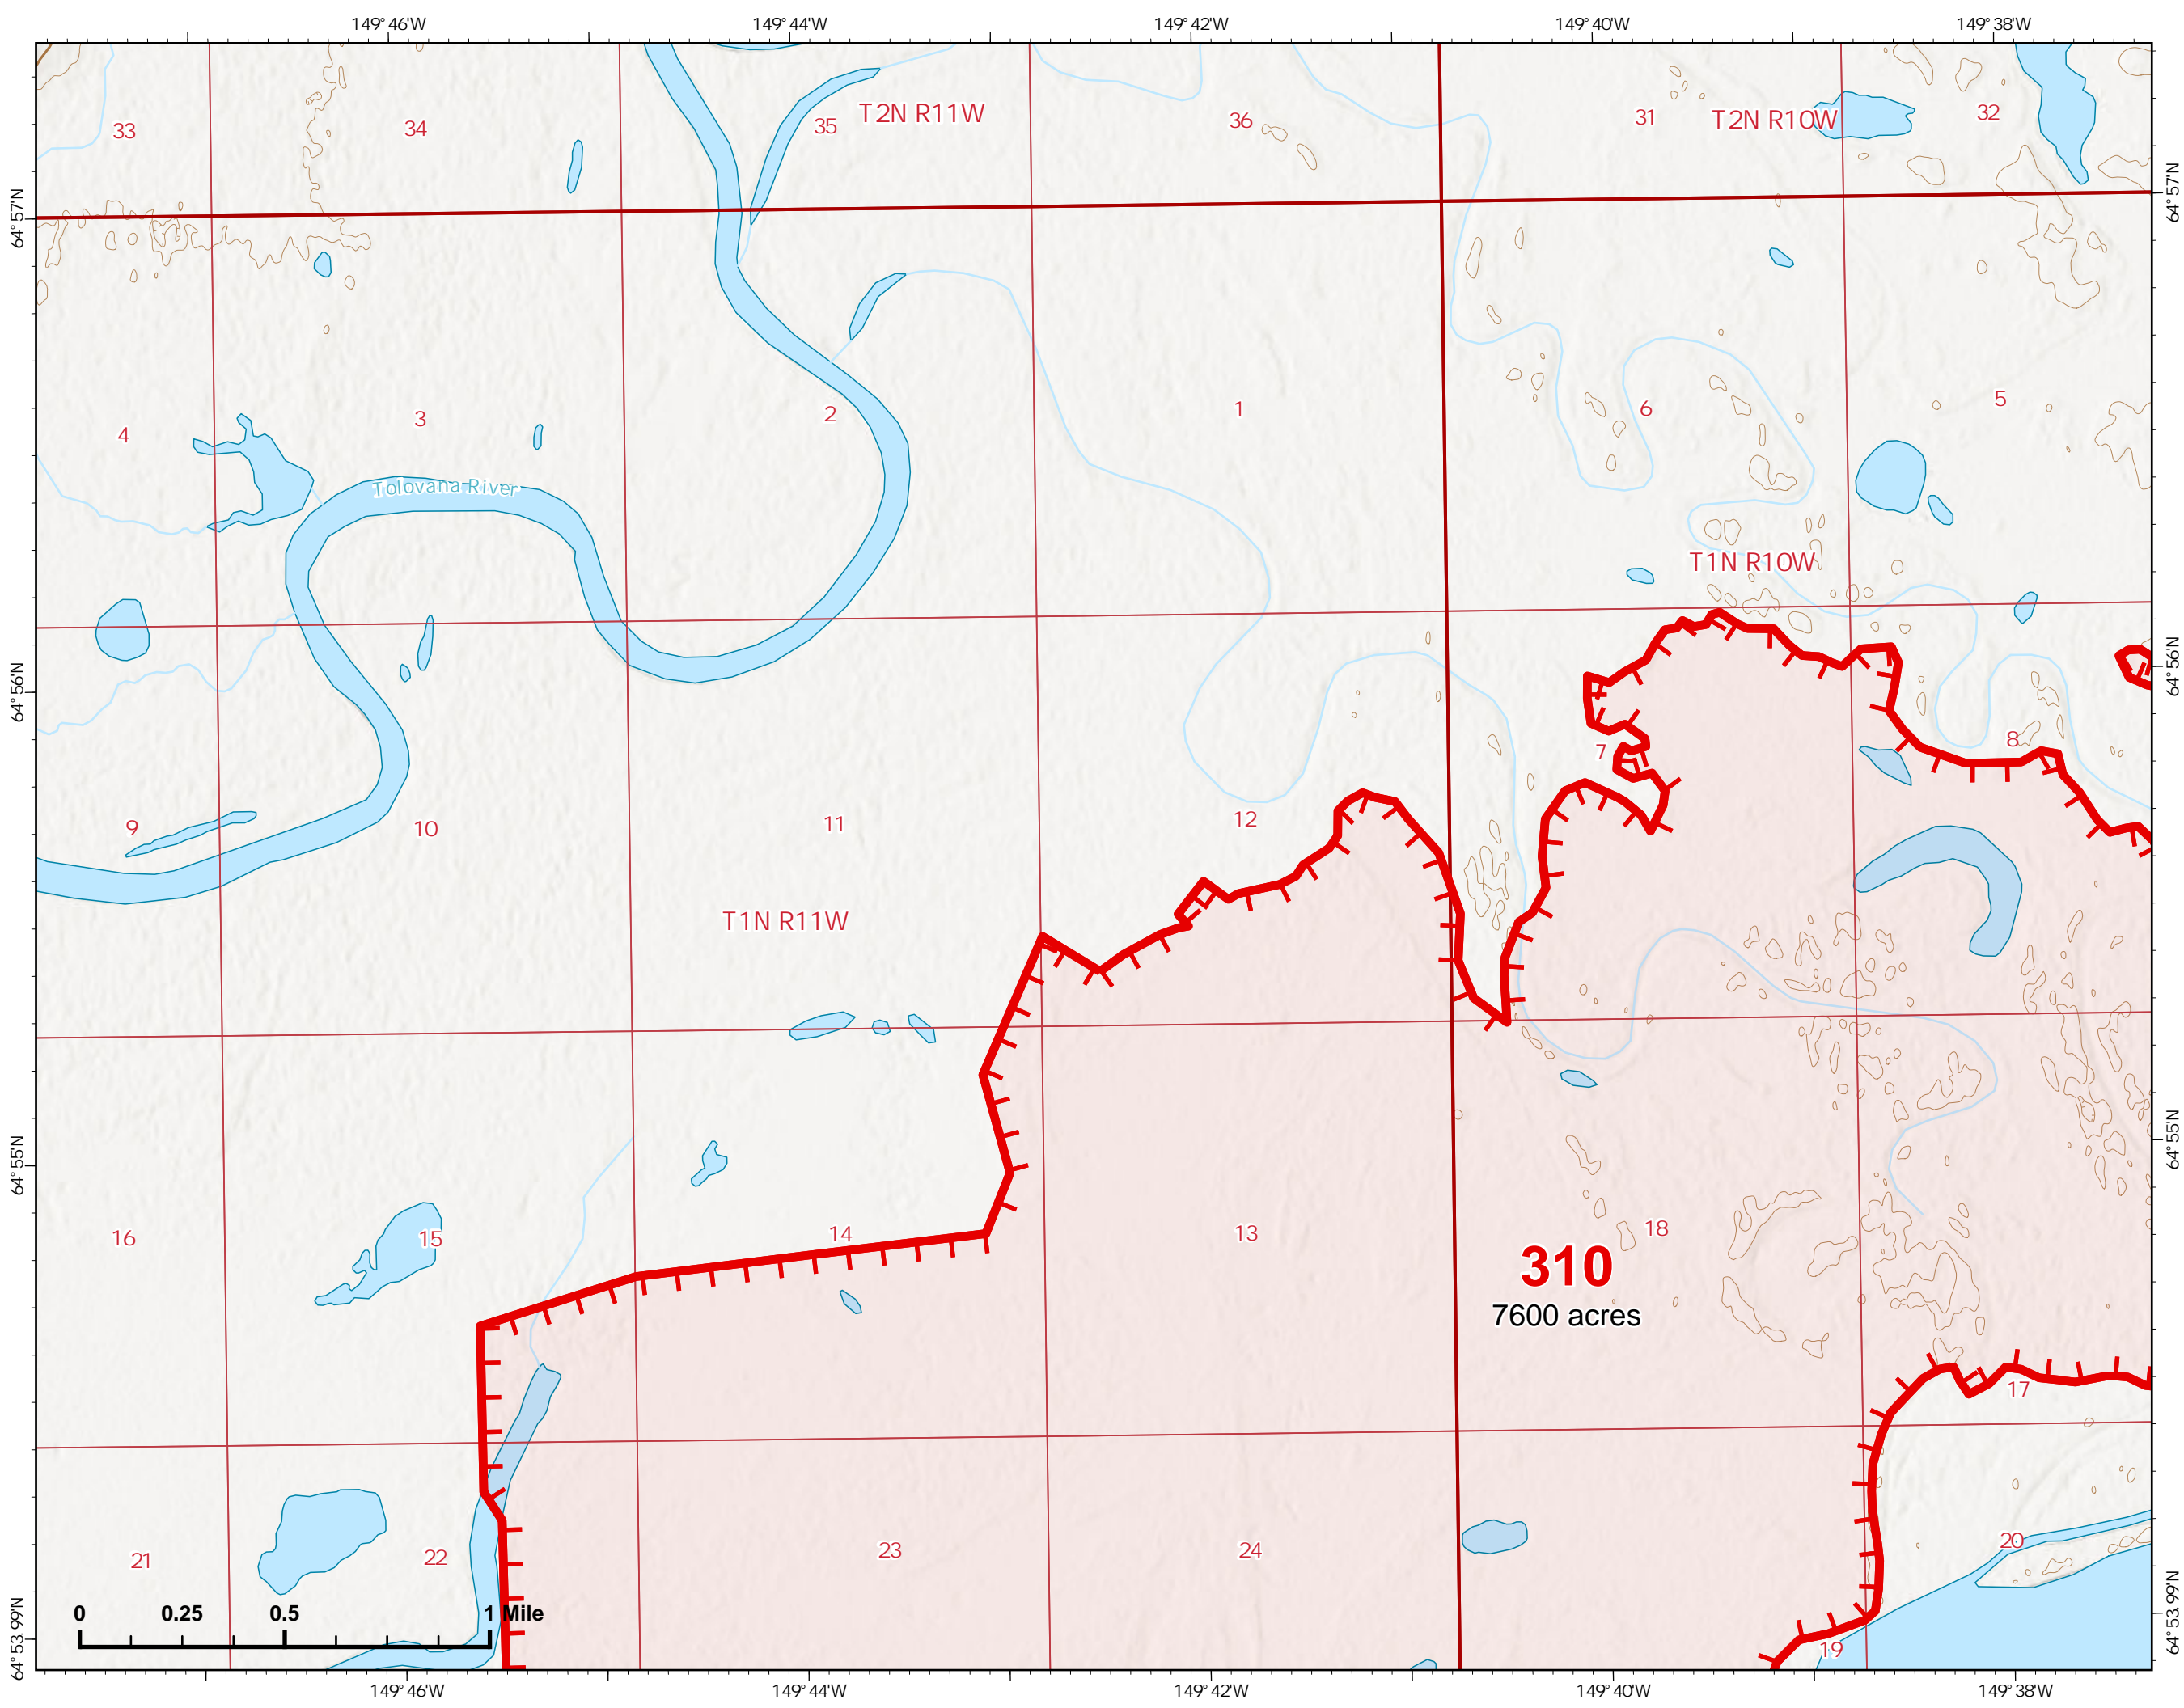

Page Number 13

409.82 acres at 6/27 1348

 Wildfire Daily Fire Perimeter

 Fire Edge

Z. Cravens
6/27/2022
Acres from VIIRS

IAP Map

Bean Complex
AKTAD231898

06/28/2022

Fire: 310 (Tanana River)

Page Number 14

7,600.26 acres at 6/27 1348

 Wildfire Daily Fire Perimeter

 Fire Edge

Z. Cravens
6/27/2022
Acres from VIIRS

IAP Map

Bean Complex
AKTAD231898
06/28/2022