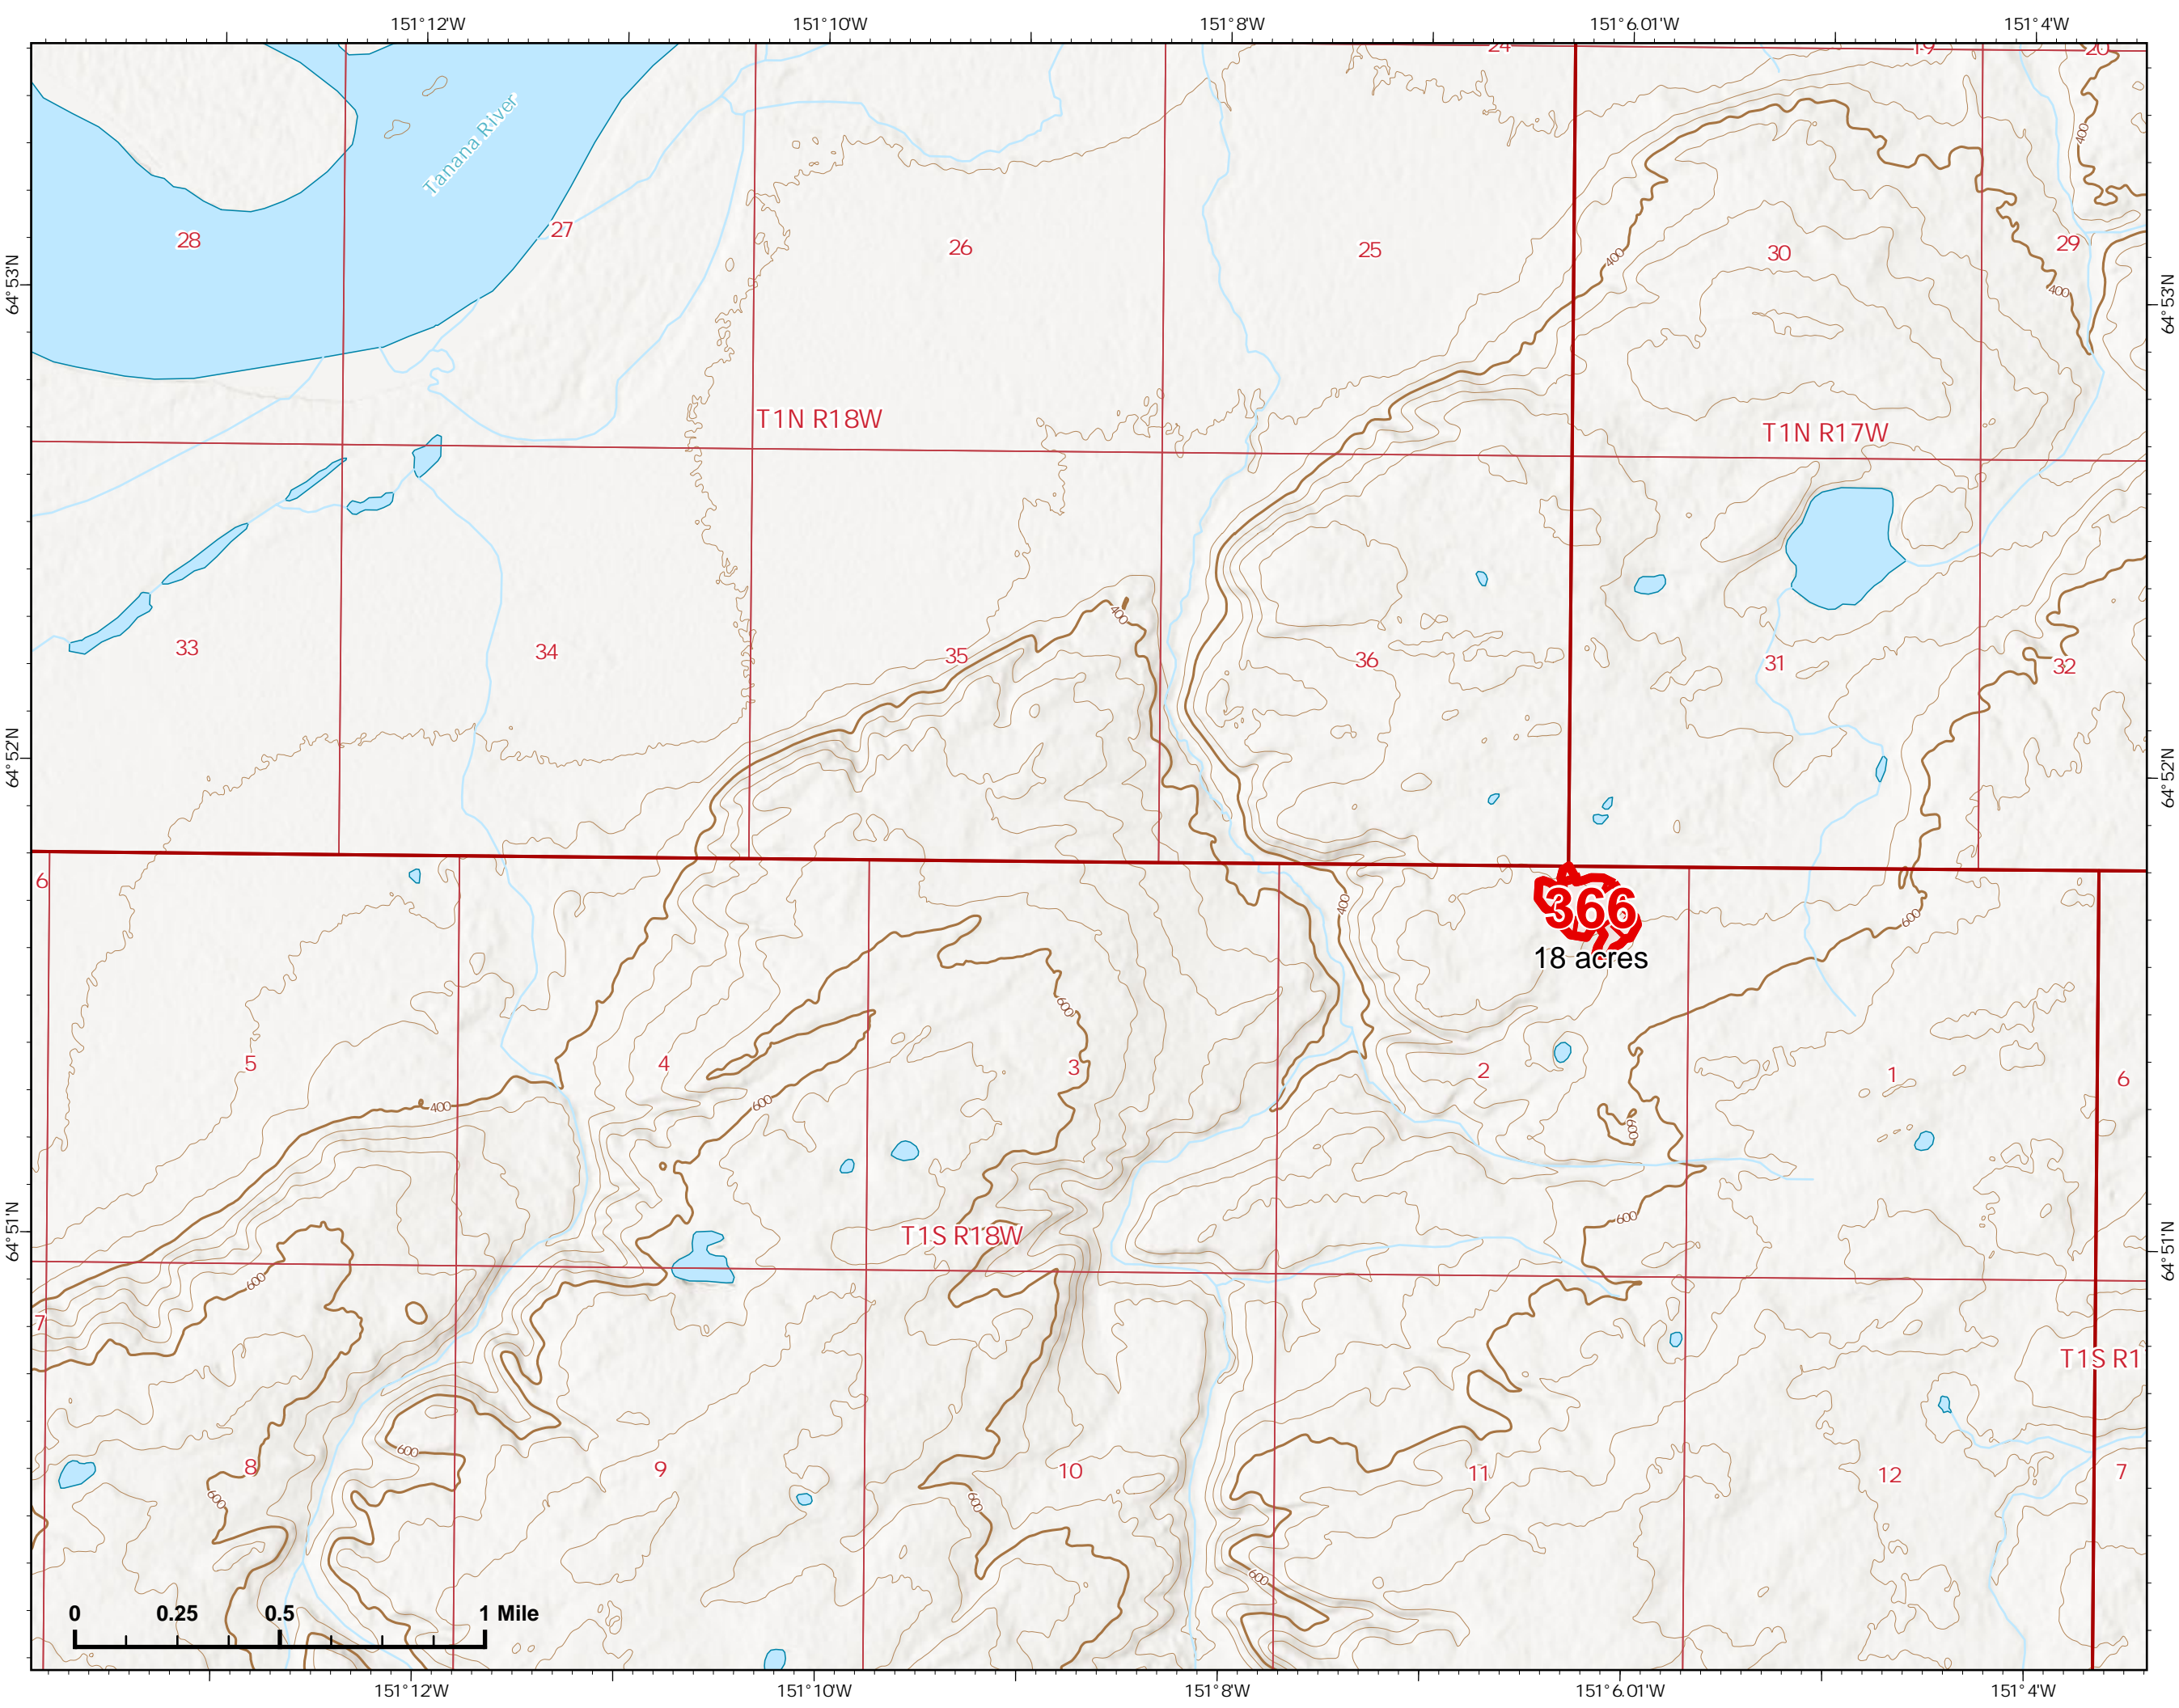

IAP Map

Bean Complex
AKTAD231898
06/28/2022
Fire: 366 (Oval)

Page Number 11

17.71 acres at 6/27 1348

- Wildfire Daily Fire Perimeter
- Fire Edge

Z. Cravens
6/27/2022
Acres from VIIRS