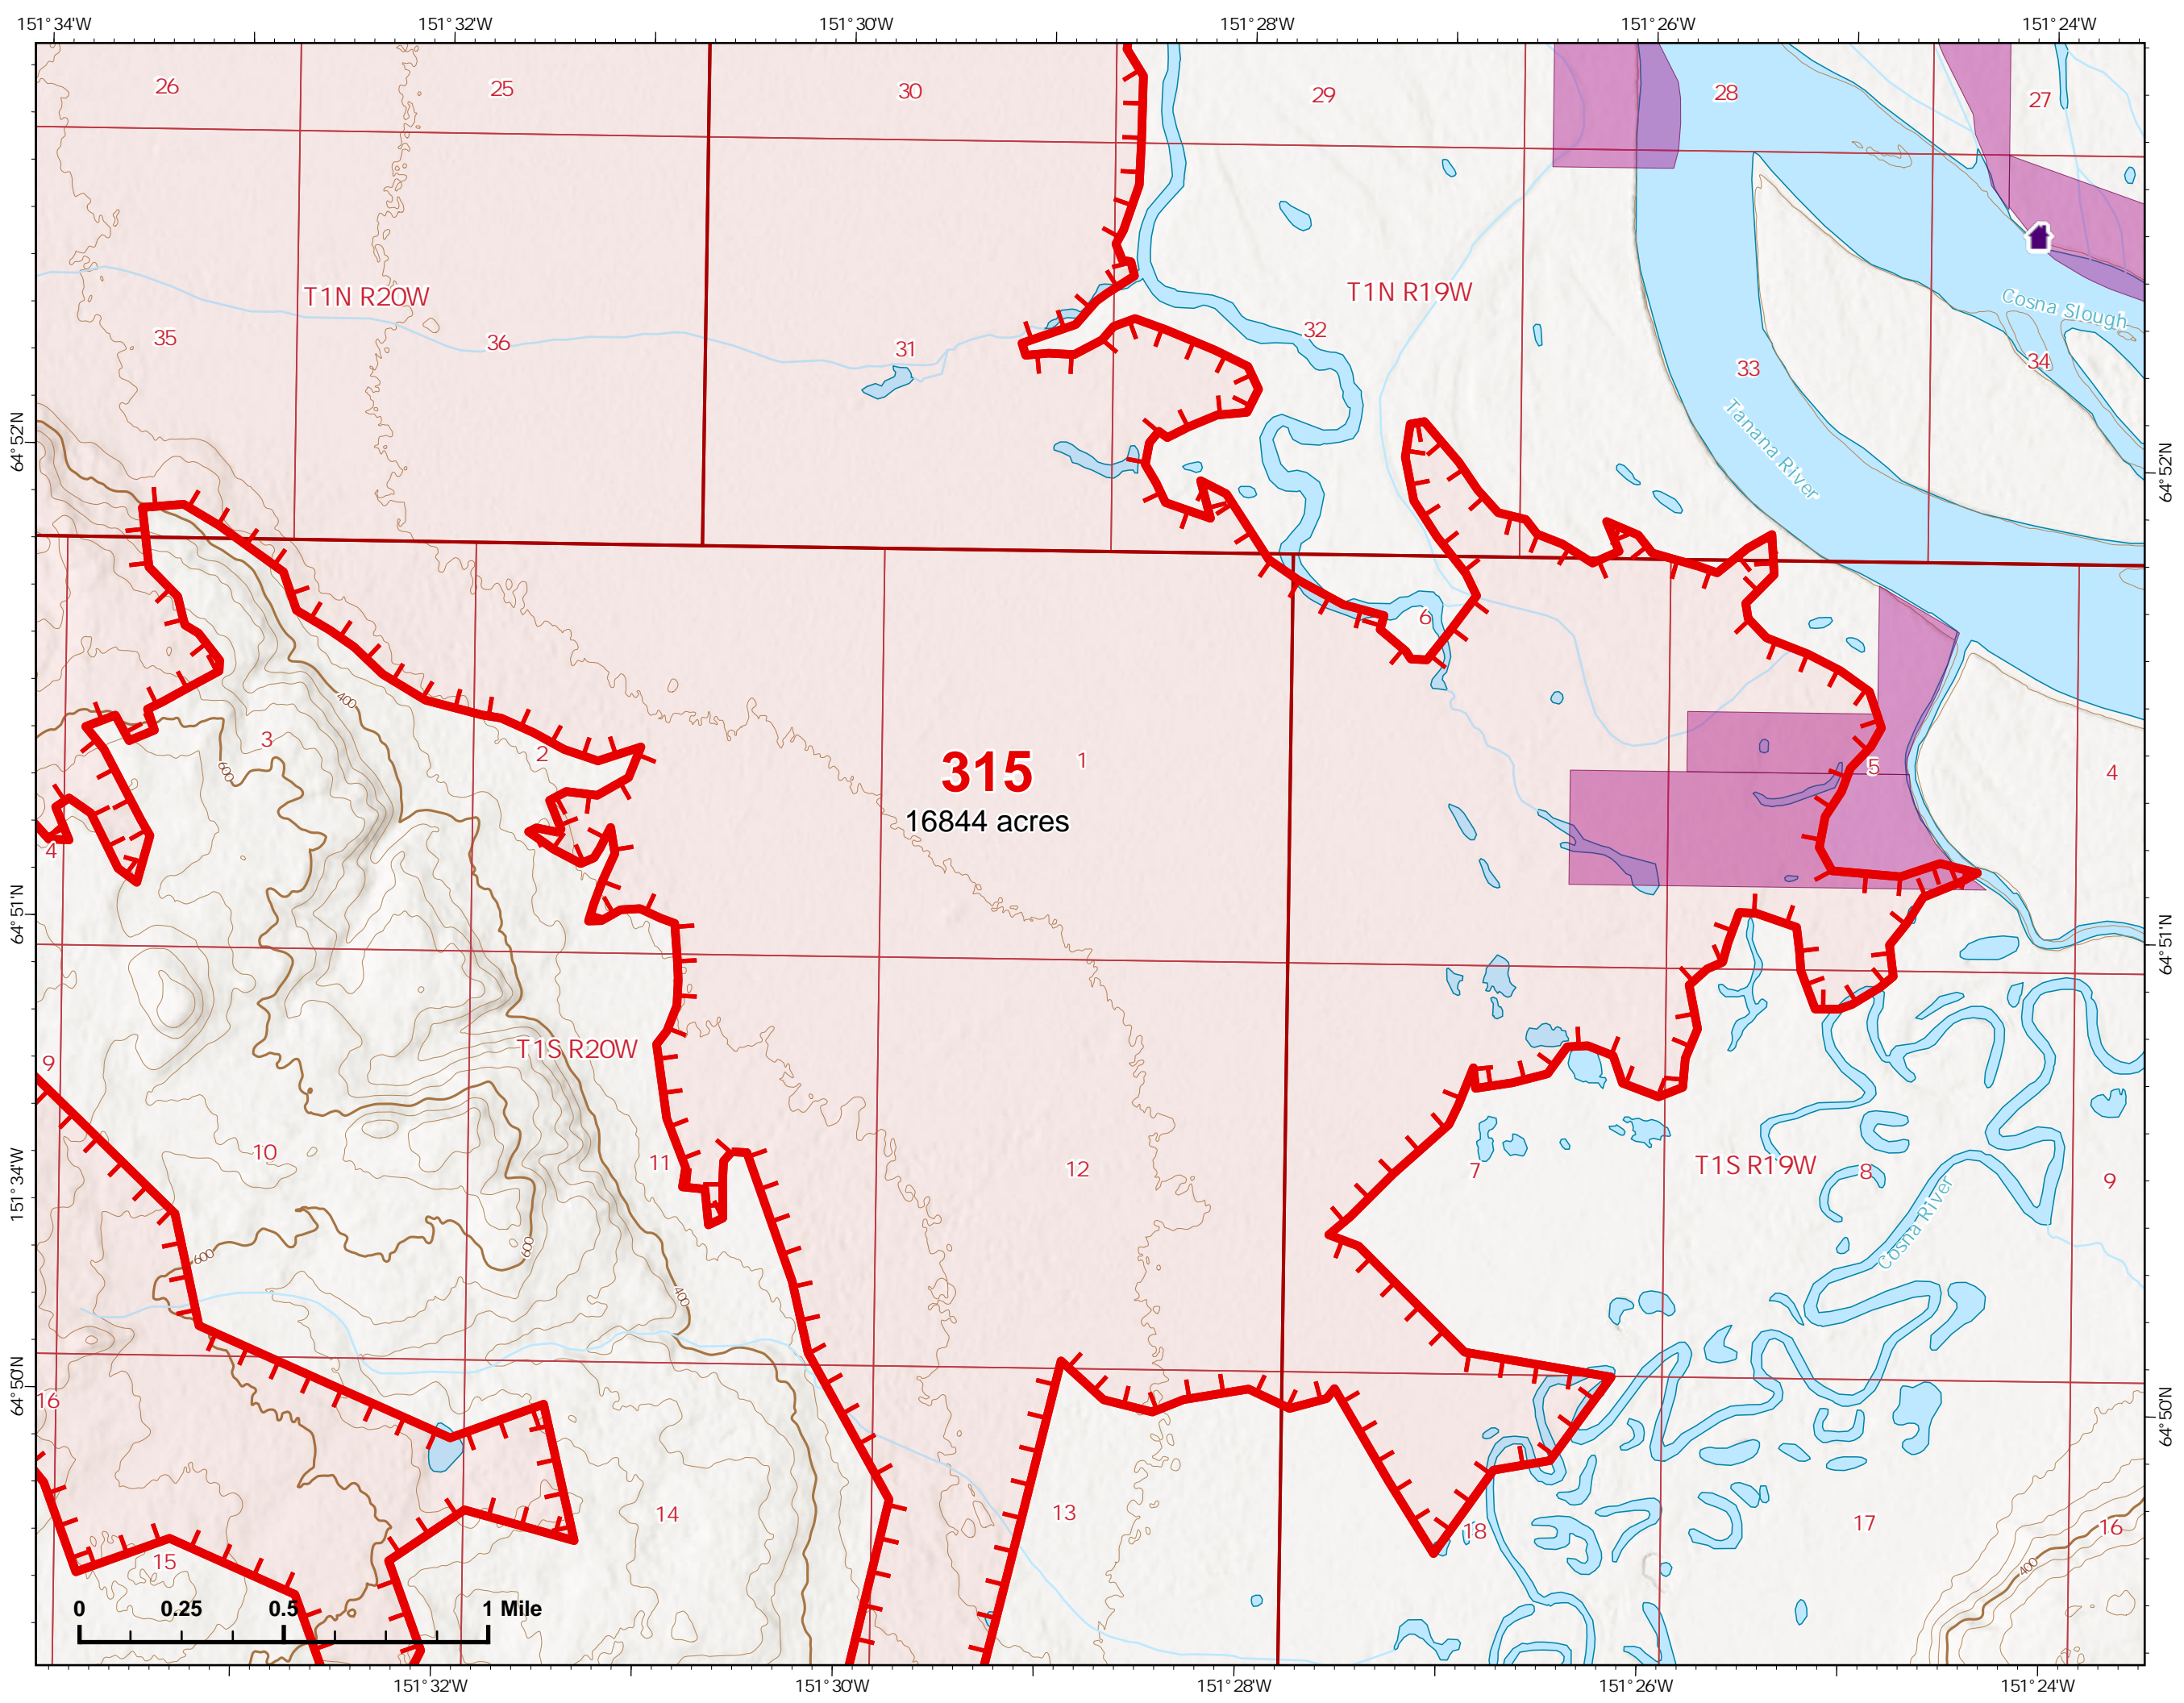

16,843.66 acres at 6/27 1348

-  Division Break
-  Wildfire Daily Fire Perimeter
-  Fire Edge
-  Structure

Z. Cravens
6/27/2022
Acres from VIIRS

IAP Map

Bean Complex
AKTAD231898

06/28/2022

Fire: 315 (Chitanana)

Page Number 9

16,843.66 acres at 6/27 1348

-  Wildfire Daily Fire Perimeter
-  Fire Edge
-  Structure
-  Native Allotments

Z. Cravens
6/27/2022
Acres from VIIRS

IAP Map

Bean Complex
AKTAD231898

06/28/2022

Fire: 315 (Chitanana)