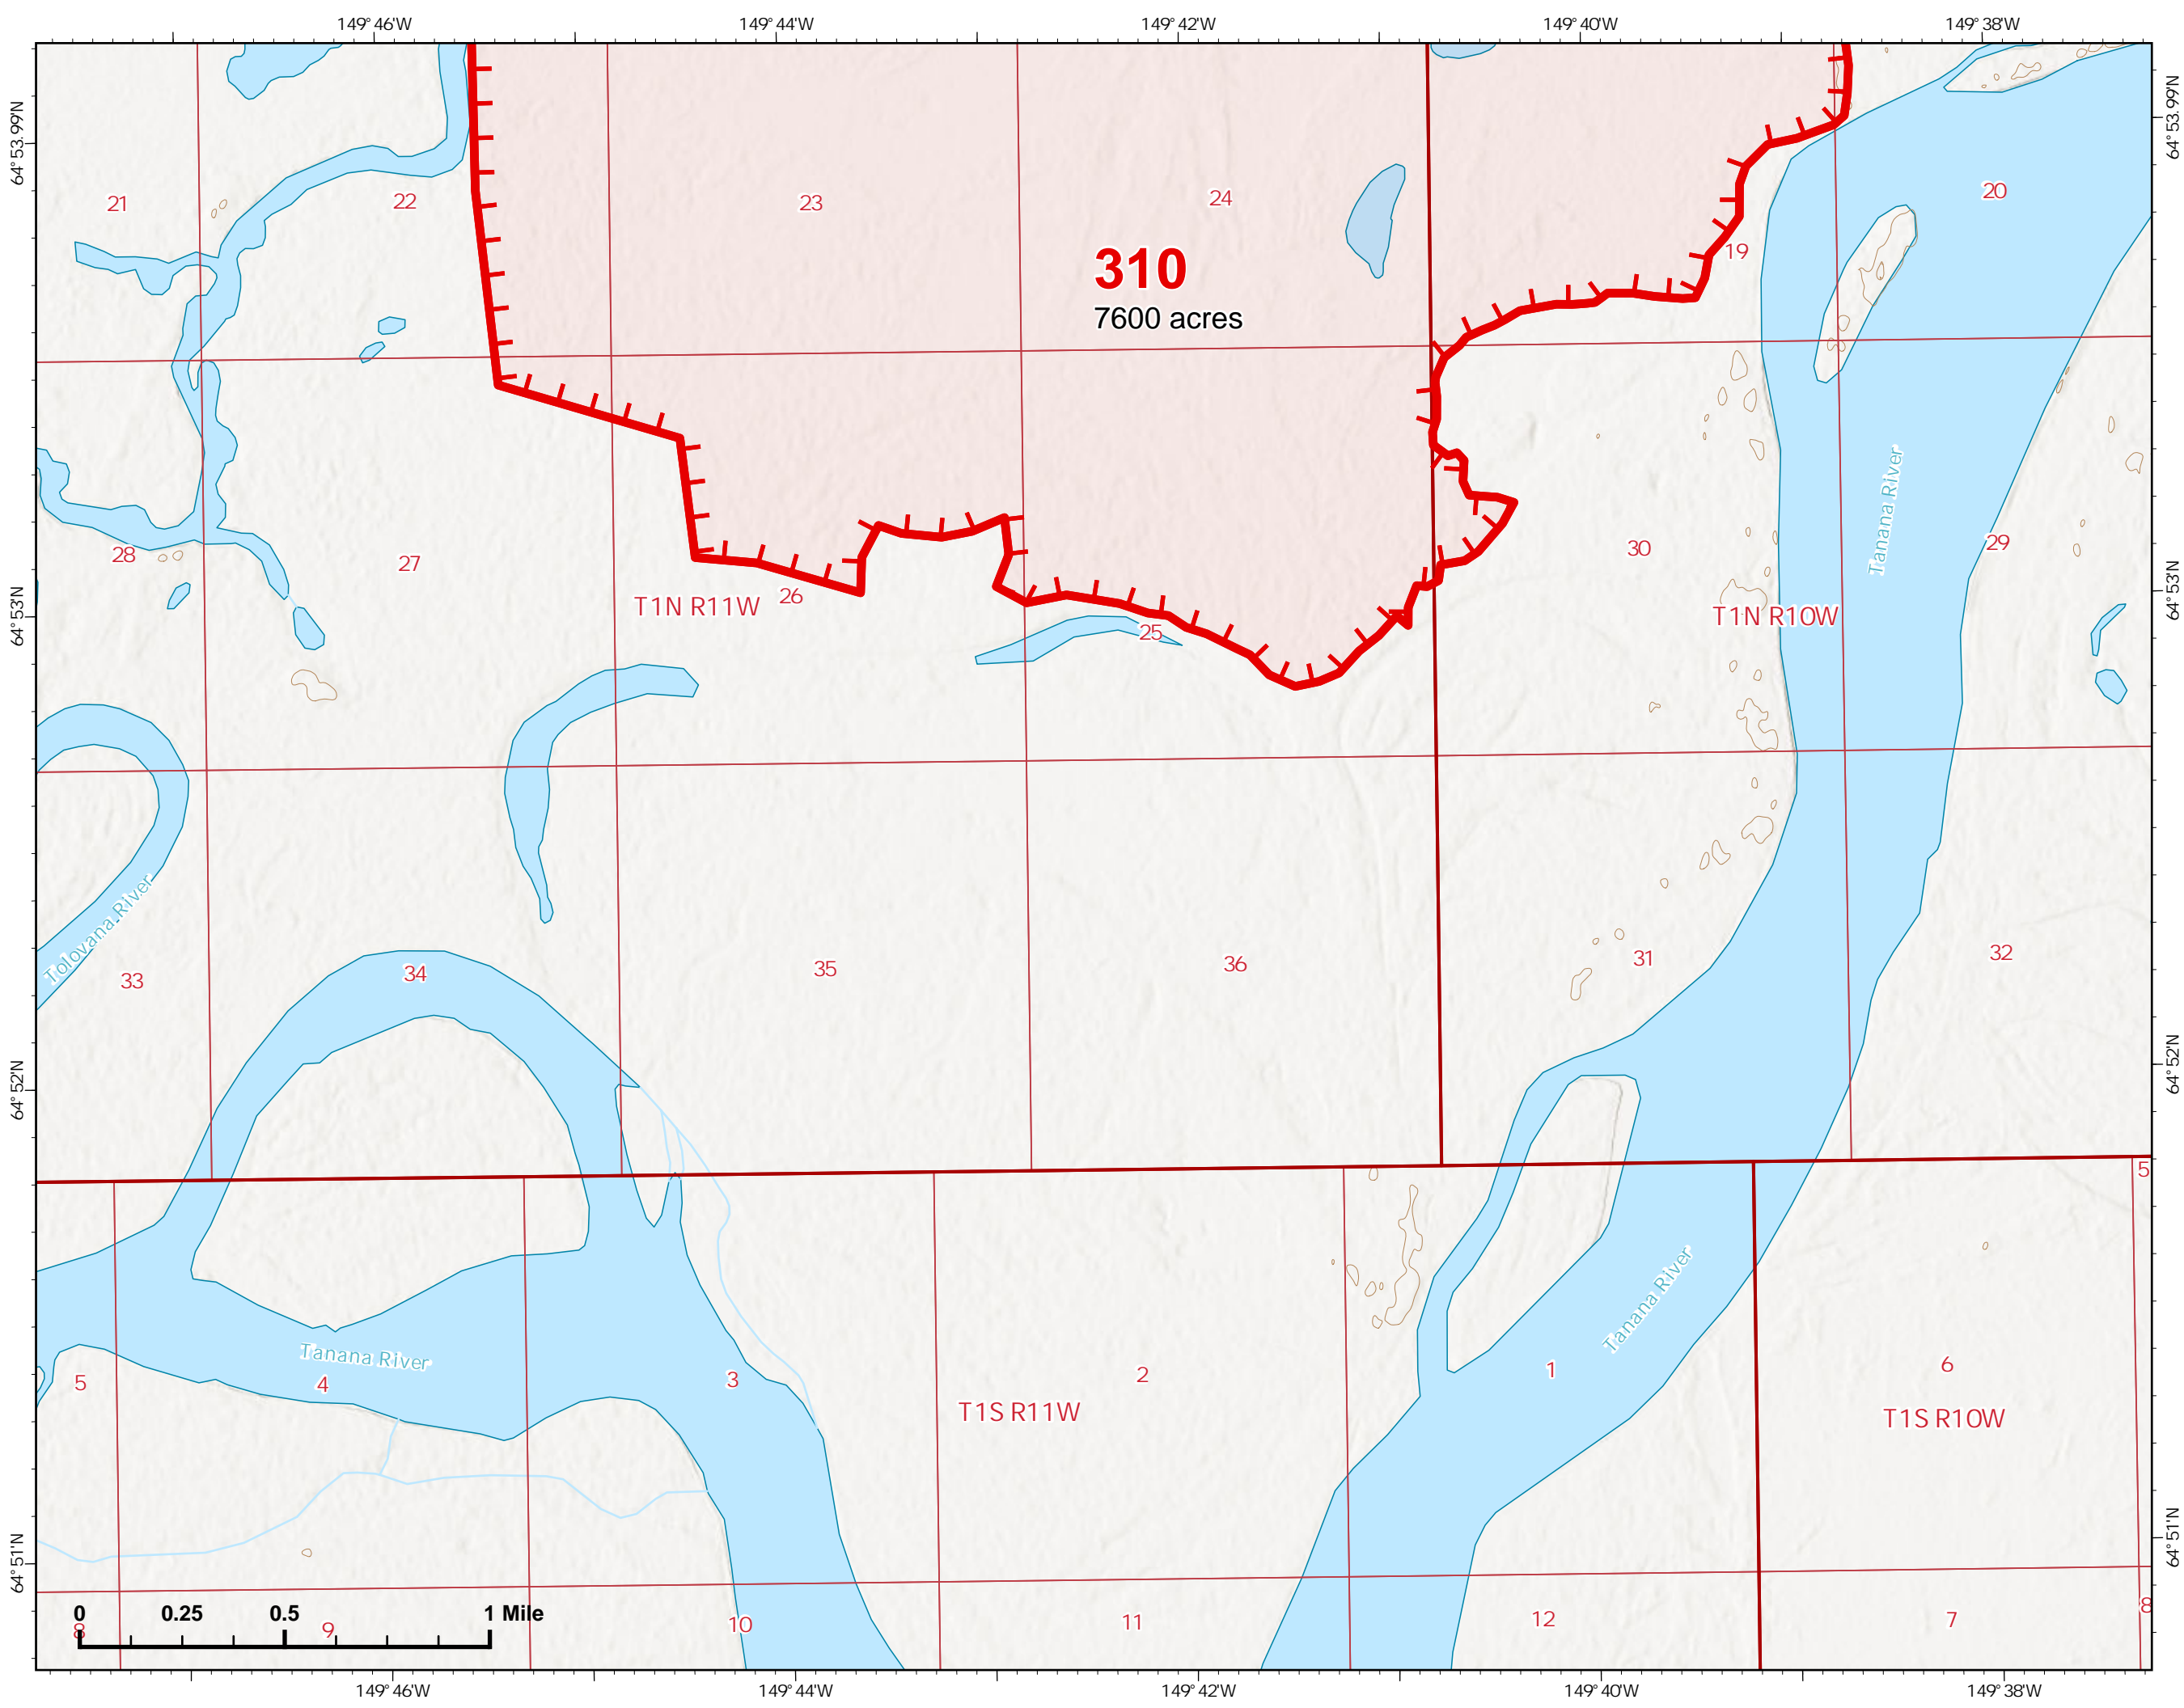

Fire: 310 (Tanana River)

Page Number 14

7,600.26 acres at 6/27 1348

 Wildfire Daily Fire Perimeter

 Fire Edge

Z. Cravens
6/27/2022
Acres from VIIRS

IAP Map

Bean Complex
AKTAD231898
06/28/2022

Fire: 310 (Tanana River)

Page Number 15

7,600.26 acres at 6/27 1348

 Wildfire Daily Fire Perimeter

 Fire Edge

Z. Cravens
6/27/2022
Acres from VIIRS

IAP Map

Bean Complex
AKTAD231898