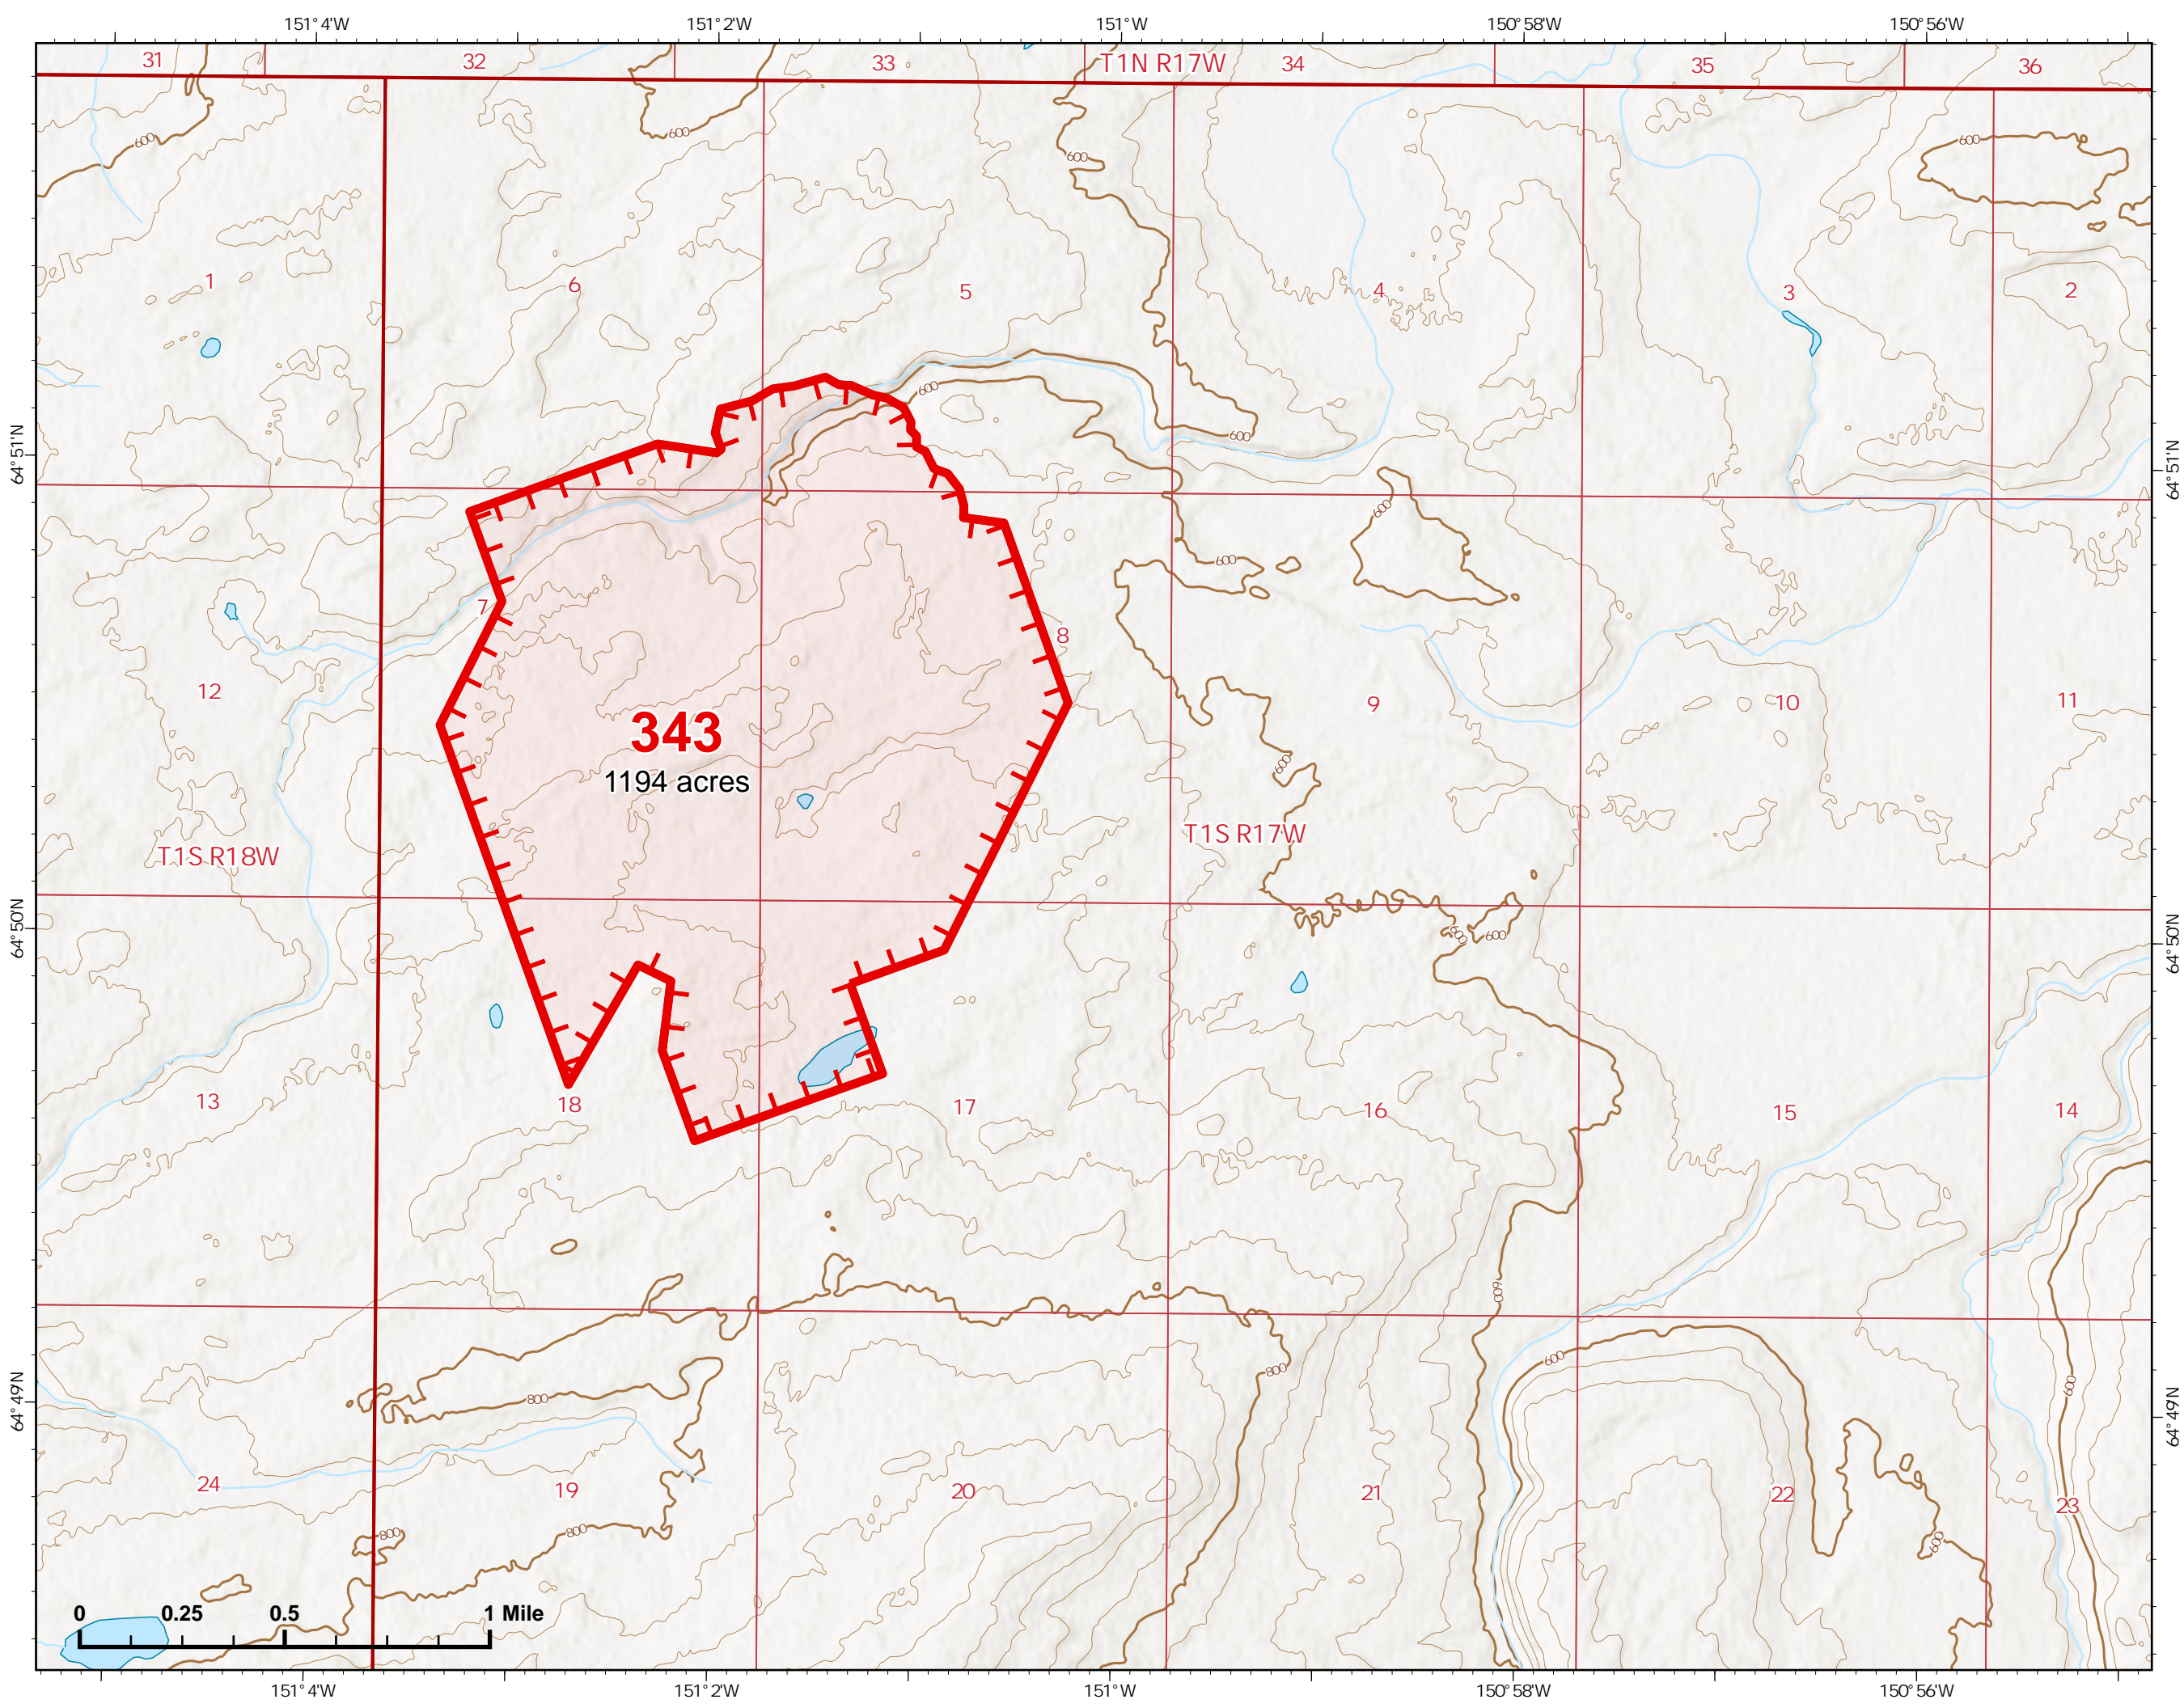

Page Number 11

17.71 acres at 6/27 1348

-  Wildfire Daily Fire Perimeter
-  Fire Edge

Z. Cravens
6/27/2022
Acres from VIIRS

IAP Map

Bean Complex
AKTAD231898

06/28/2022

Fire: 343 (Dragon)

Page Number 12

1,194.23 acres at 6/27 1348

-  Wildfire Daily Fire Perimeter
-  Fire Edge

Z. Cravens
6/27/2022
Acres from VIIRS

IAP Map

Bean Complex
AKTAD231898

06/28/2022

Fire: 327 (Hutlinana)

Fire: 310 (Tanana River)

Page Number 14

7,600.26 acres at 6/27 1348

 Wildfire Daily Fire Perimeter

 Fire Edge

Z. Cravens
6/27/2022
Acres from VIIRS

IAP Map

Bean Complex
AKTAD231898
06/28/2022

Fire: 310 (Tanana River)

Page Number 15

7,600.26 acres at 6/27 1348

 Wildfire Daily Fire Perimeter

 Fire Edge

Z. Cravens
6/27/2022
Acres from VIIRS

IAP Map

Bean Complex
AKTAD231898