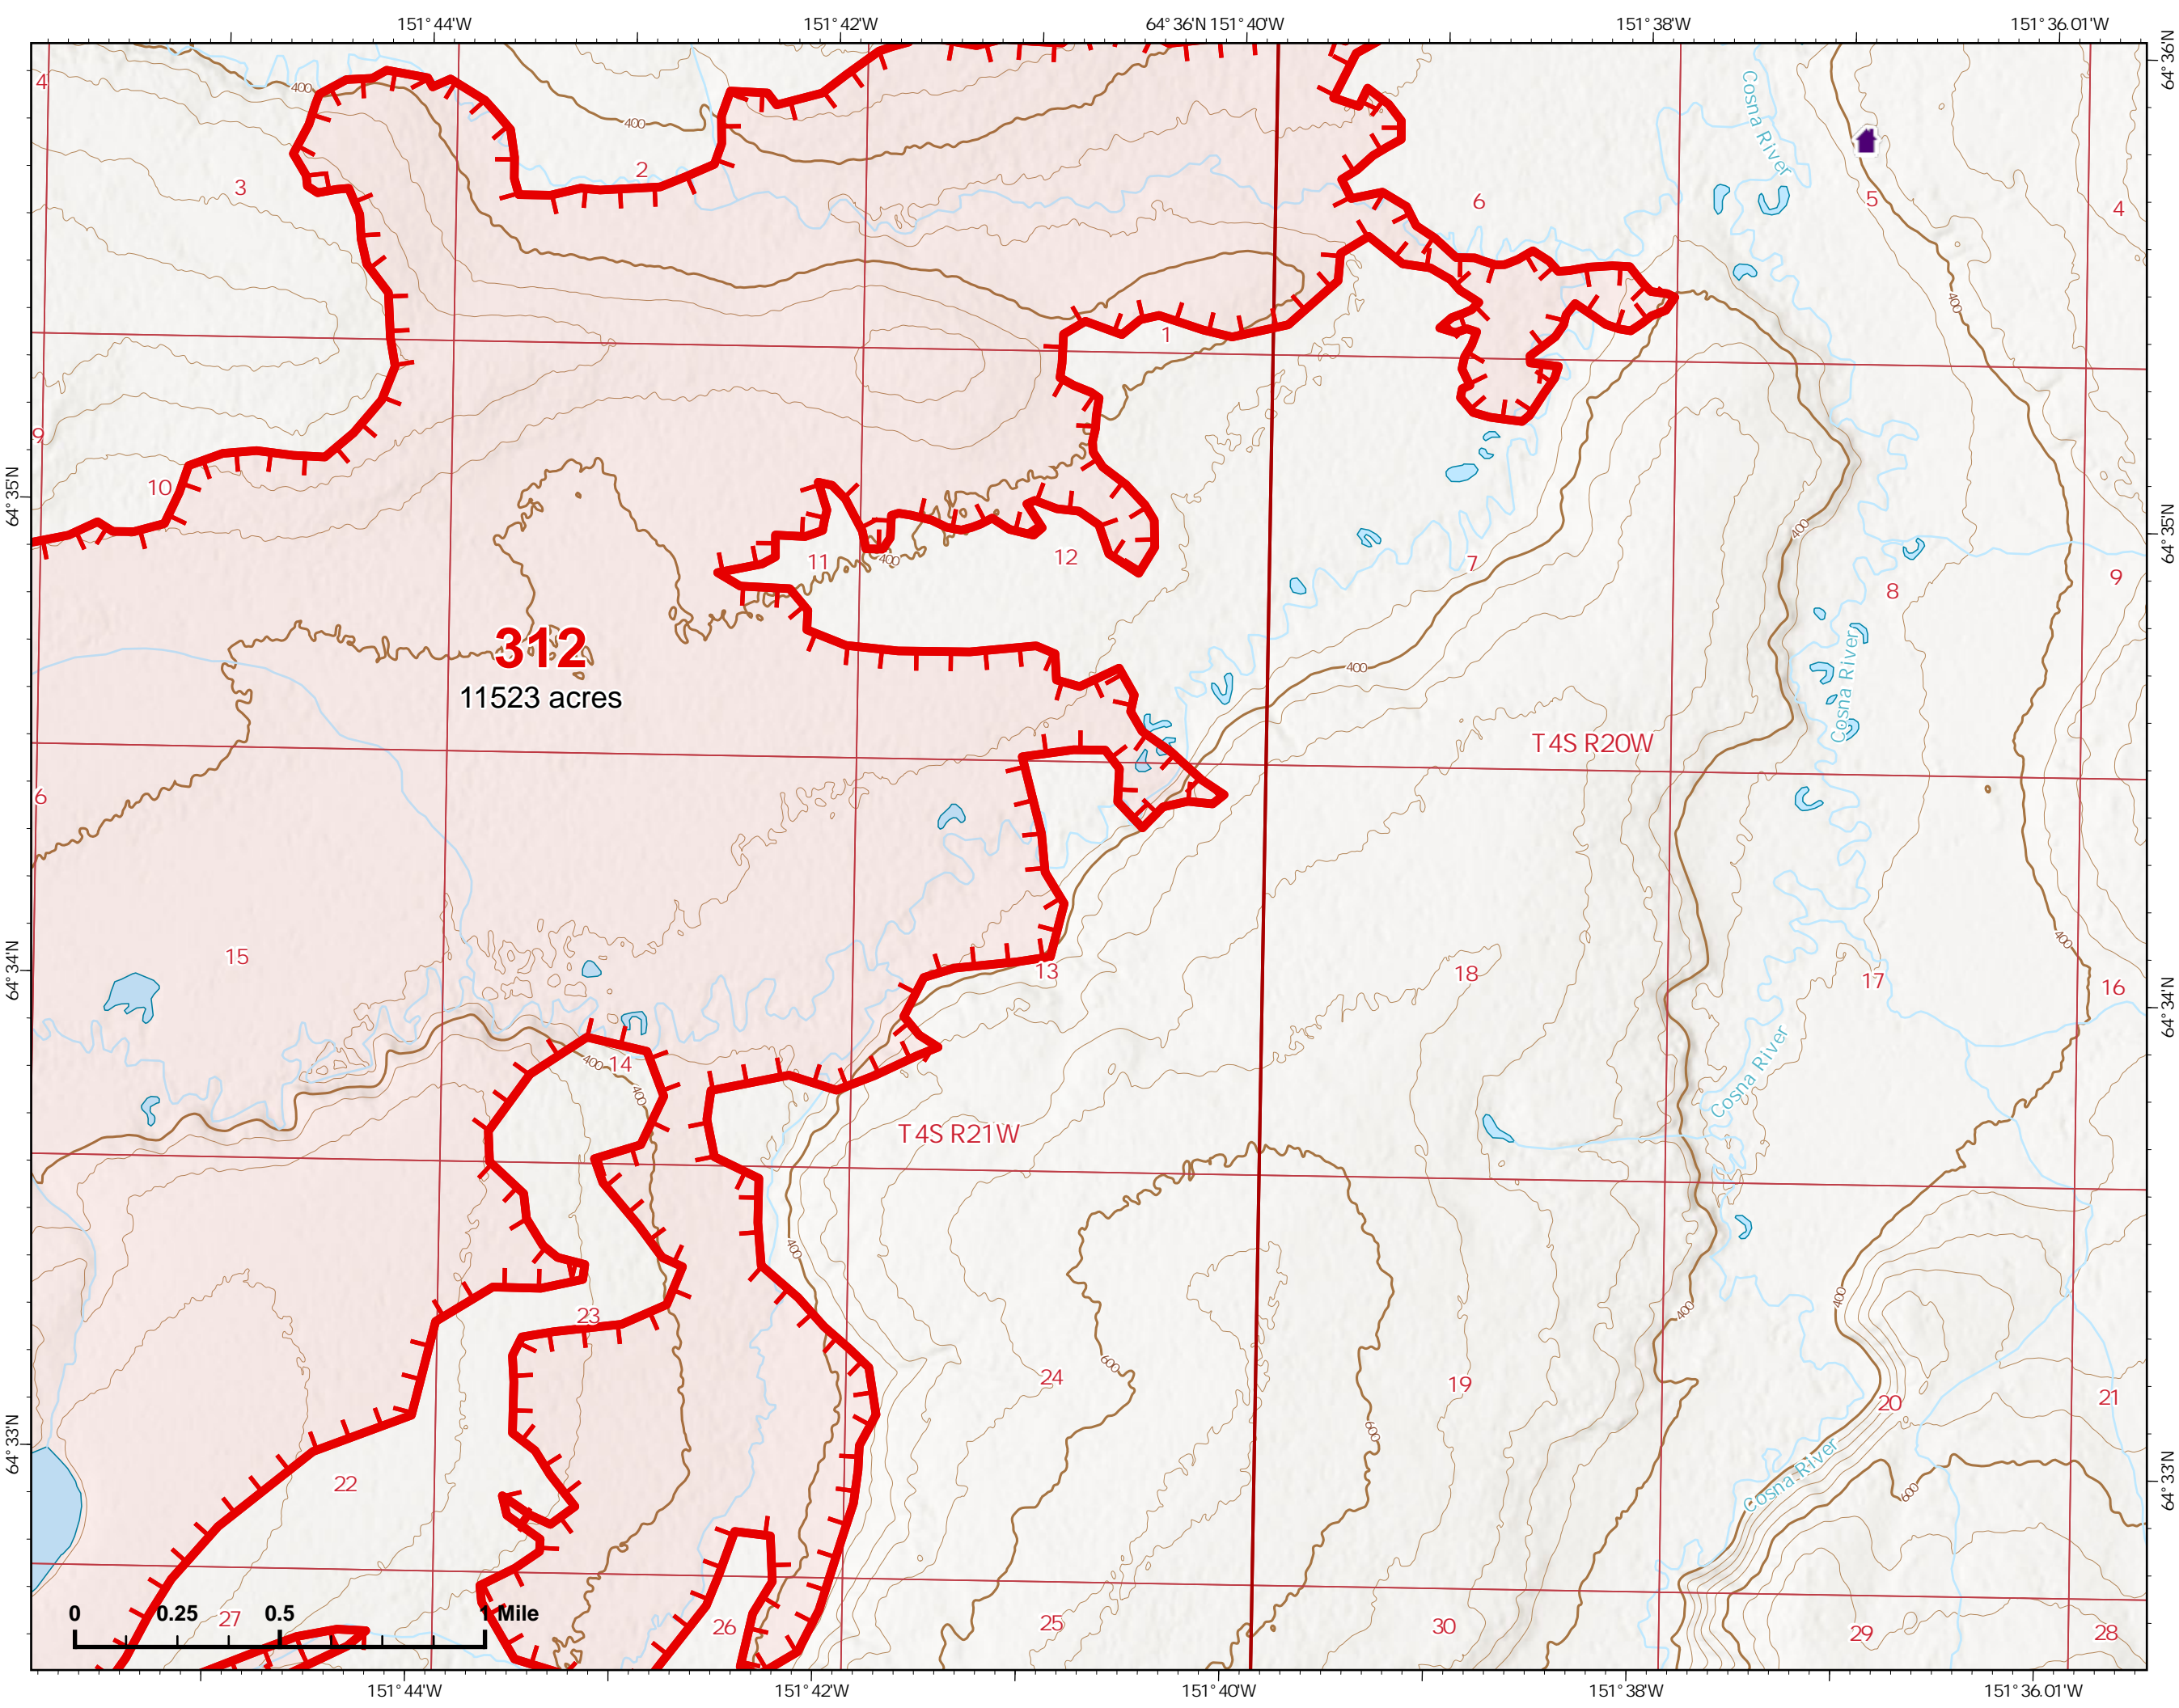

Fire: 312 (Bitzshitini)

Page Number 4

11,523.14 acres at 6/27 1348

 Wildfire Daily Fire Perimeter

 Fire Edge

 Structure

Z. Cravens
6/27/2022
Acres from VIIRS

IAP Map

Bean Complex
AKTAD231898

06/28/2022

Fire: 312 (Bitzshitini)

Page Number 5

11,523.14 acres at 6/27 1348

 Wildfire Daily Fire Perimeter

 Fire Edge

 Structure

Fire: 310 (Tanana River)

Page Number 14

7,600.26 acres at 6/27 1348

 Wildfire Daily Fire Perimeter

 Fire Edge

Z. Cravens
6/27/2022
Acres from VIIRS

IAP Map

Bean Complex
AKTAD231898
06/28/2022

Fire: 310 (Tanana River)

Page Number 15

7,600.26 acres at 6/27 1348

 Wildfire Daily Fire Perimeter

 Fire Edge

Z. Cravens
6/27/2022
Acres from VIIRS

IAP Map

Bean Complex
AKTAD231898