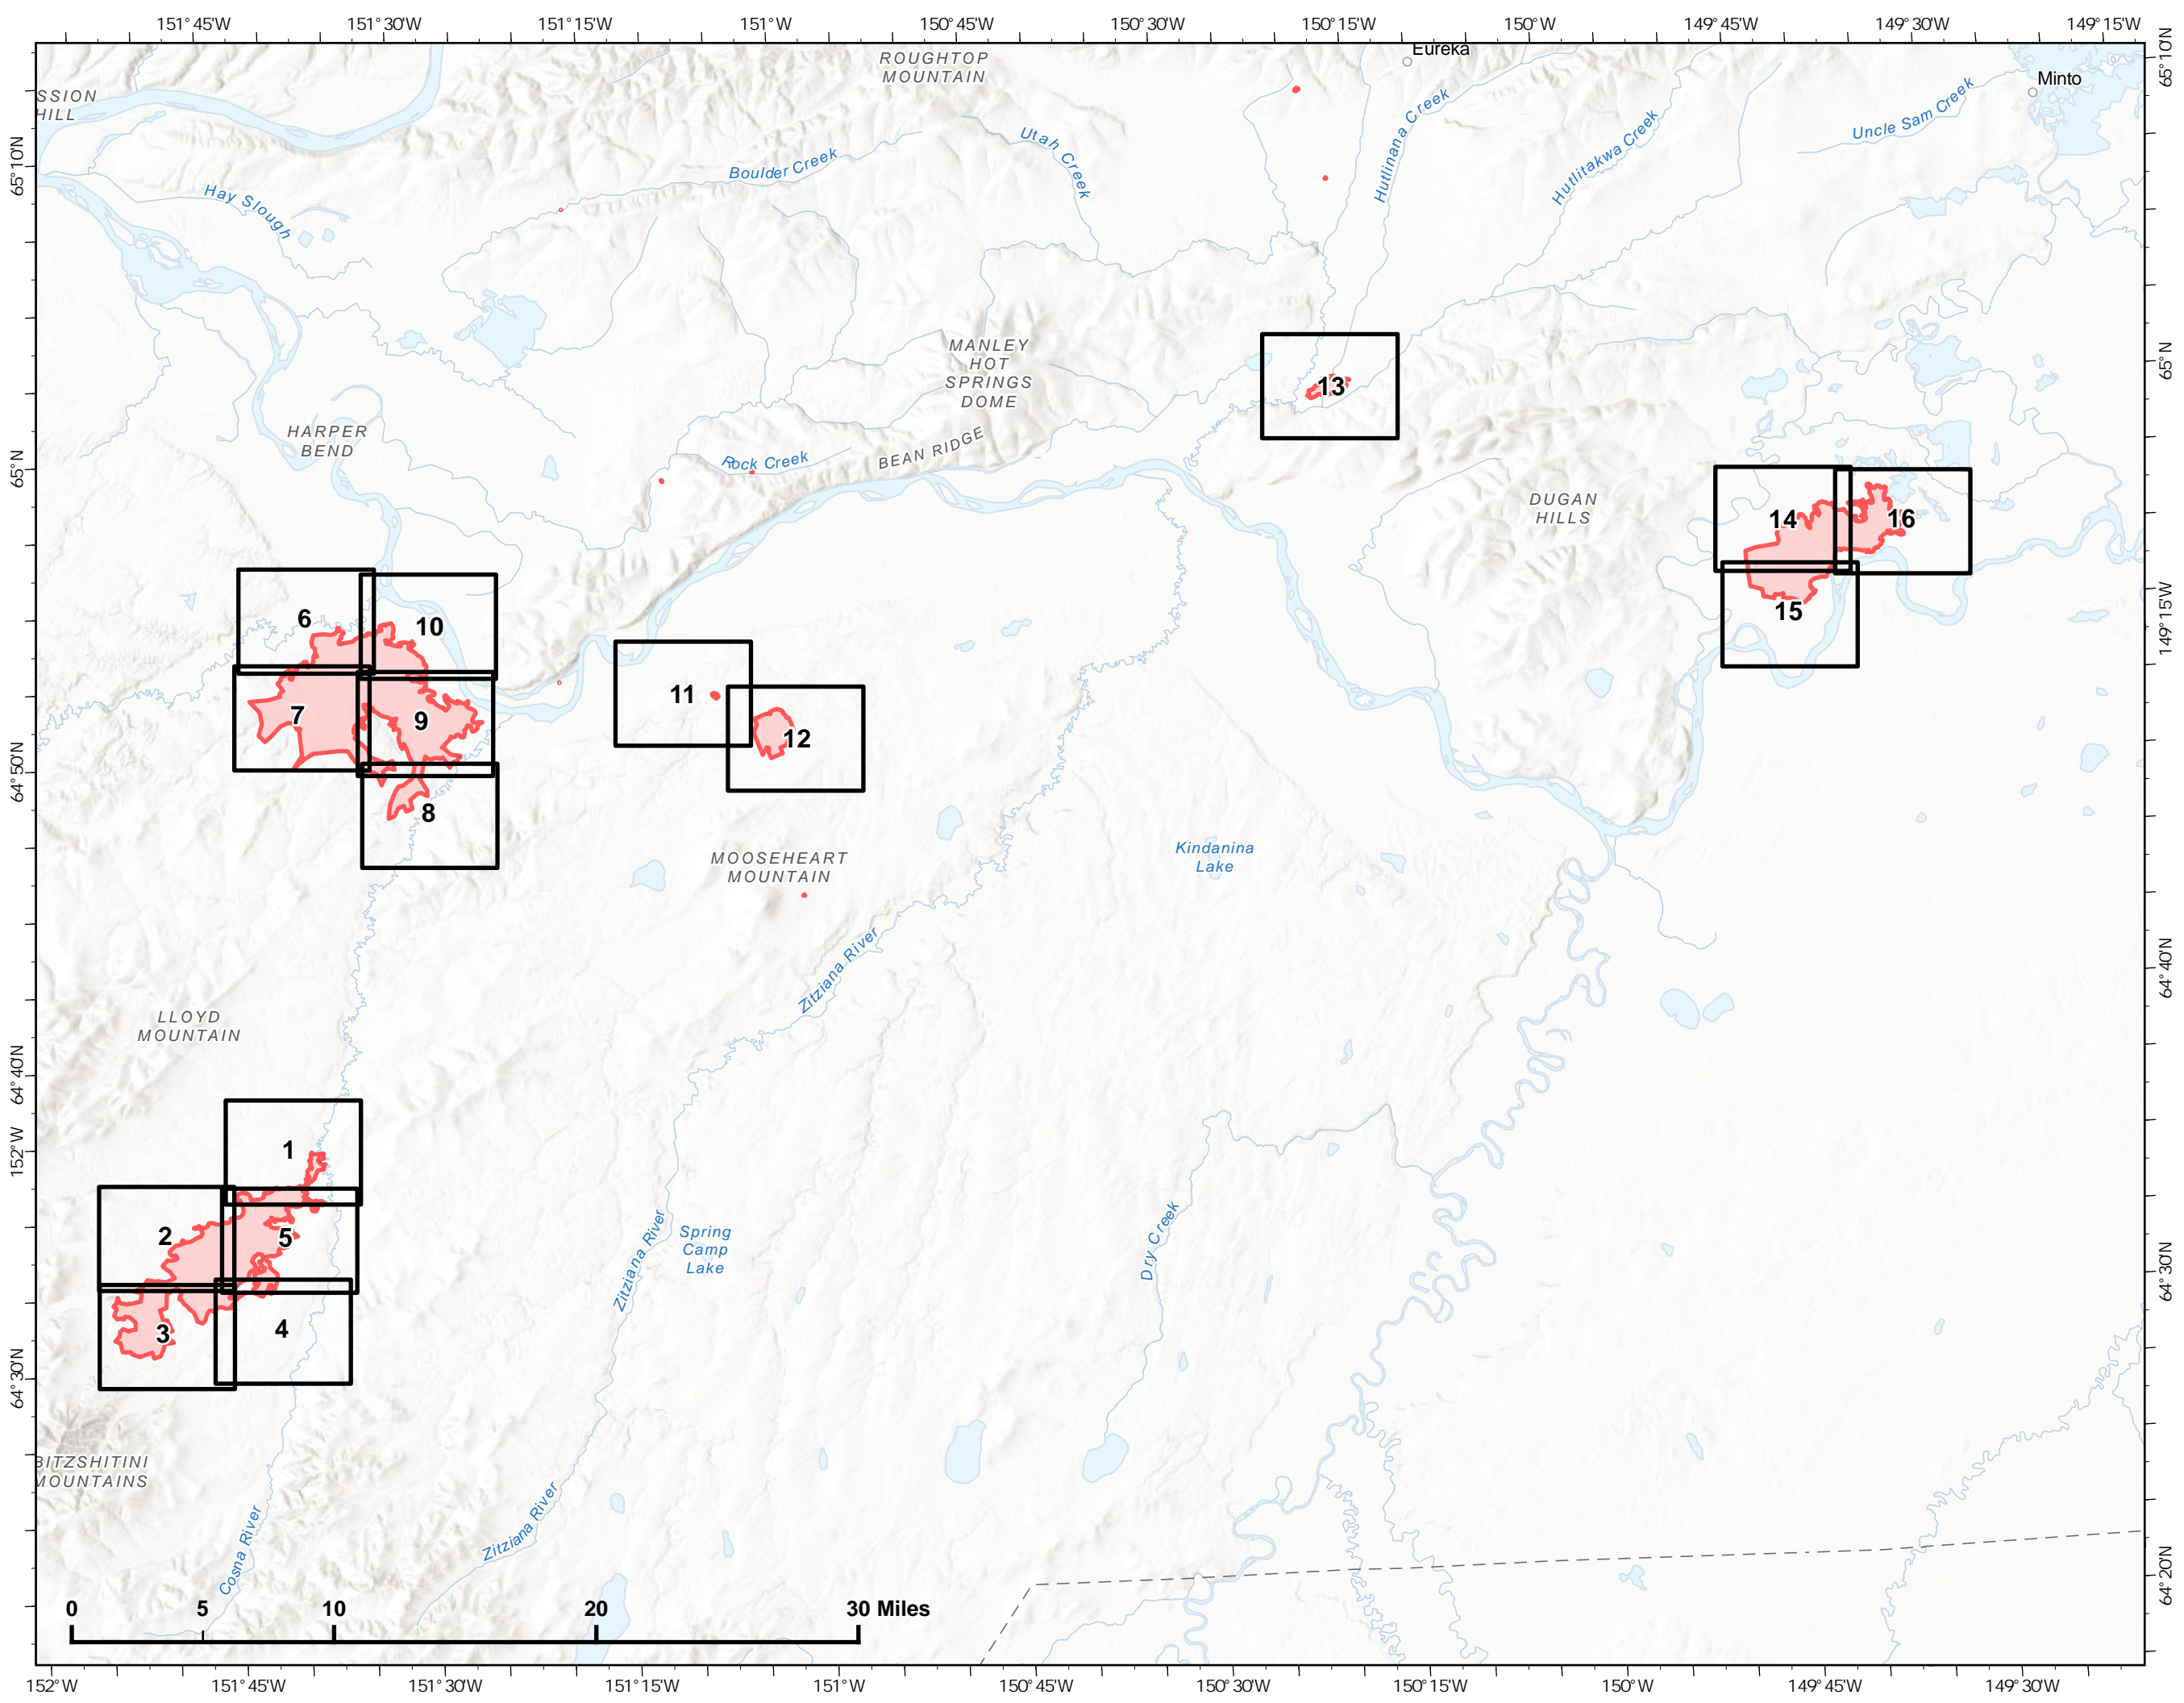

IAP Index Map

Bean Complex
AKTAD231898
06/28/2022

 Wildfire Daily Fire Perimeter

Z. Cravens
6/27/2022
Acres from VIIRS

IAP Map

Bean Complex
AKTAD231898

06/28/2022

Fire: 312 (Bitzshitini)

Page Number 1

11,523.14 acres at 6/27 1348

-  Wildfire Daily Fire Perimeter
-  Fire Edge
-  Structure

Z. Cravens
6/27/2022
Acres from VIIRS

IAP Map

Bean Complex
AKTAD231898

06/28/2022

Fire: 312 (Bitzshitini)

Fire: 310 (Tanana River)

Page Number 14

7,600.26 acres at 6/27 1348

 Wildfire Daily Fire Perimeter

 Fire Edge

Z. Cravens
6/27/2022
Acres from VIIRS

IAP Map

Bean Complex
AKTAD231898
06/28/2022

Fire: 310 (Tanana River)

Page Number 15

7,600.26 acres at 6/27 1348

 Wildfire Daily Fire Perimeter

 Fire Edge

Z. Cravens
6/27/2022
Acres from VIIRS

IAP Map

Bean Complex
AKTAD231898