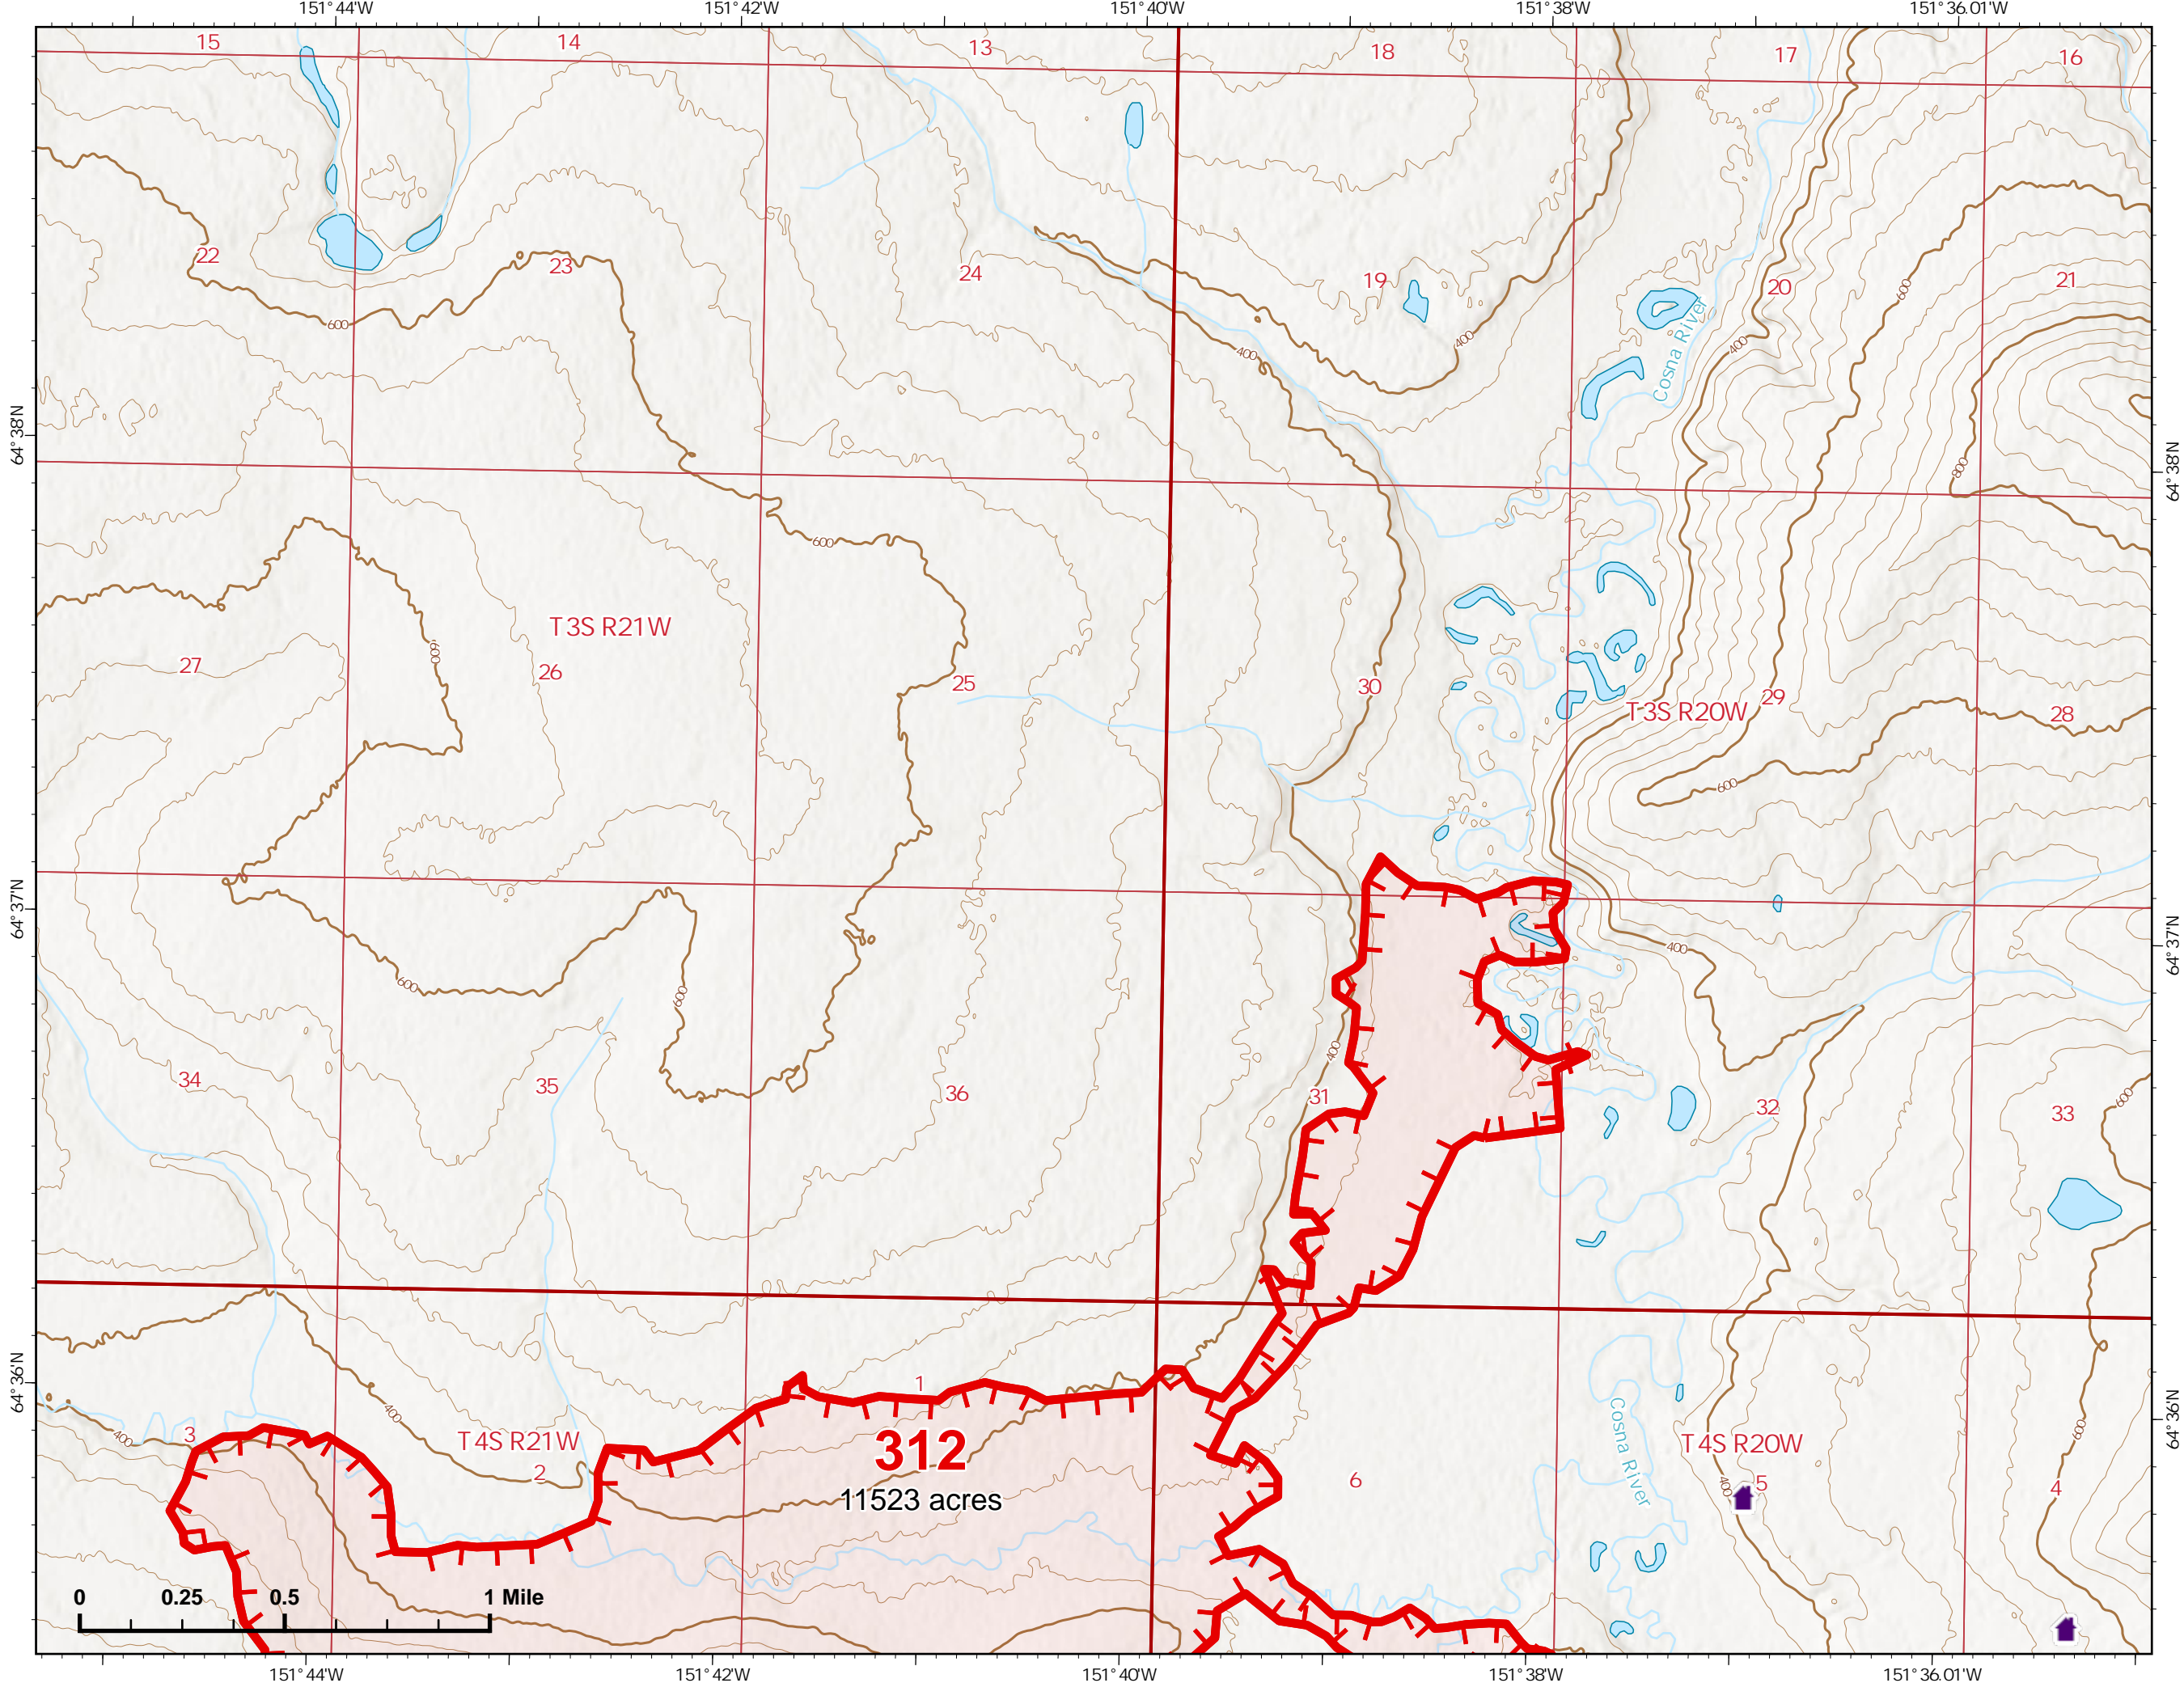

IAP Index Map

Bean Complex
AKTAD231898
06/28/2022

 Wildfire Daily Fire Perimeter

Z. Cravens
6/27/2022
Acres from VIIRS

IAP Map

Bean Complex
AKTAD231898

06/28/2022

Fire: 312 (Bitzshitini)

Page Number 1

11,523.14 acres at 6/27 1348

-  Wildfire Daily Fire Perimeter
-  Fire Edge
-  Structure

Z. Cravens
6/27/2022
Acres from VIIRS

IAP Map

Bean Complex
AKTAD231898

06/28/2022

Fire: 312 (Bitzshitini)

Fire: 310 (Tanana River)

Page Number 14

7,600.26 acres at 6/27 1348

 Wildfire Daily Fire Perimeter

 Fire Edge

Z. Cravens
6/27/2022
Acres from VIIRS

IAP Map

Bean Complex
AKTAD231898
06/28/2022

Fire: 310 (Tanana River)

Page Number 15

7,600.26 acres at 6/27 1348

 Wildfire Daily Fire Perimeter

 Fire Edge

Z. Cravens
6/27/2022
Acres from VIIRS

IAP Map

Bean Complex
AKTAD231898