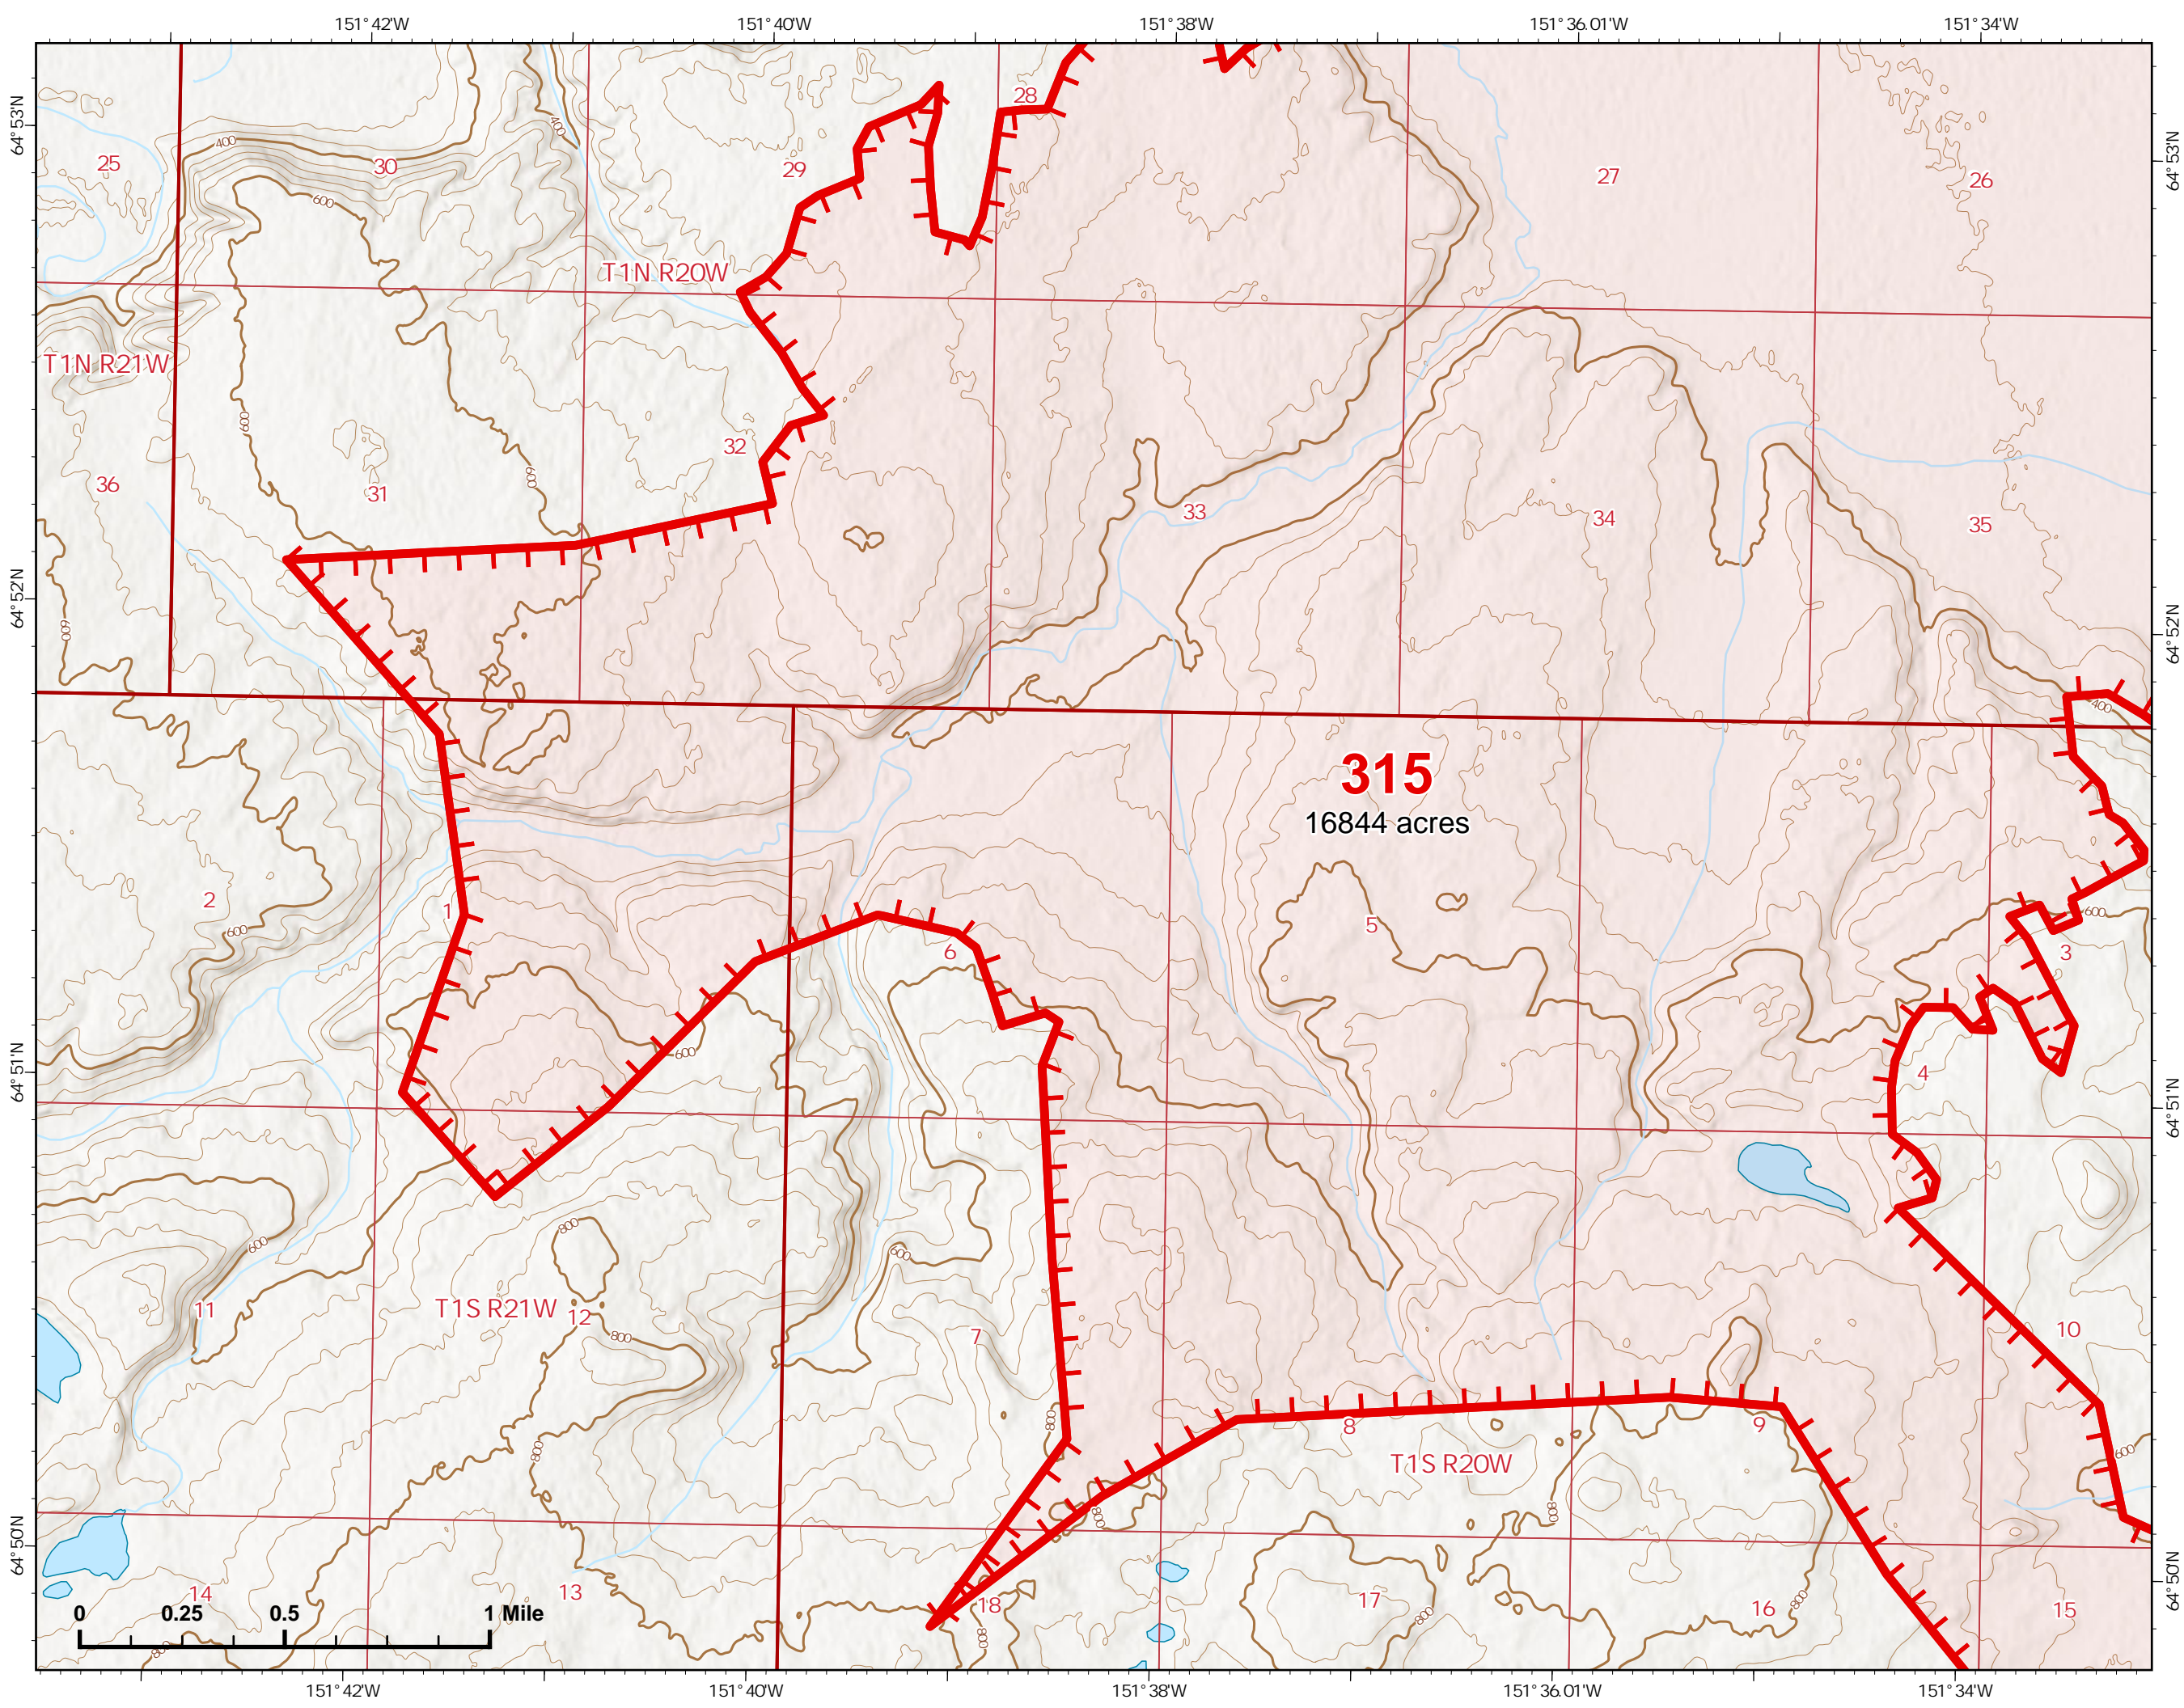

 Fire Edge

 Structure

Z. Cravens
6/27/2022
Acres from VIIRS

IAP Map

Bean Complex
AKTAD231898

06/28/2022

Fire: 315 (Chitanana)

Page Number 7

16,843.66 acres at 6/27 1348

-  Wildfire Daily Fire Perimeter
-  Fire Edge

Z. Cravens
6/27/2022
Acres from VIIRS

IAP Map

Bean Complex
AKTAD231898

06/28/2022

Fire: 315 (Chitanana)

Page Number 8

16,843.66 acres at 6/27 1348

-  Division Break
-  Wildfire Daily Fire Perimeter
-  Fire Edge
-  Structure

Z. Cravens
6/27/2022
Acres from VIIRS

IAP Map

Bean Complex
AKTAD231898

06/28/2022

Fire: 315 (Chitanana)

Fire: 310 (Tanana River)

Page Number 15

7,600.26 acres at 6/27 1348

 Wildfire Daily Fire Perimeter

 Fire Edge

Z. Cravens
6/27/2022
Acres from VIIRS

IAP Map

Bean Complex
AKTAD231898