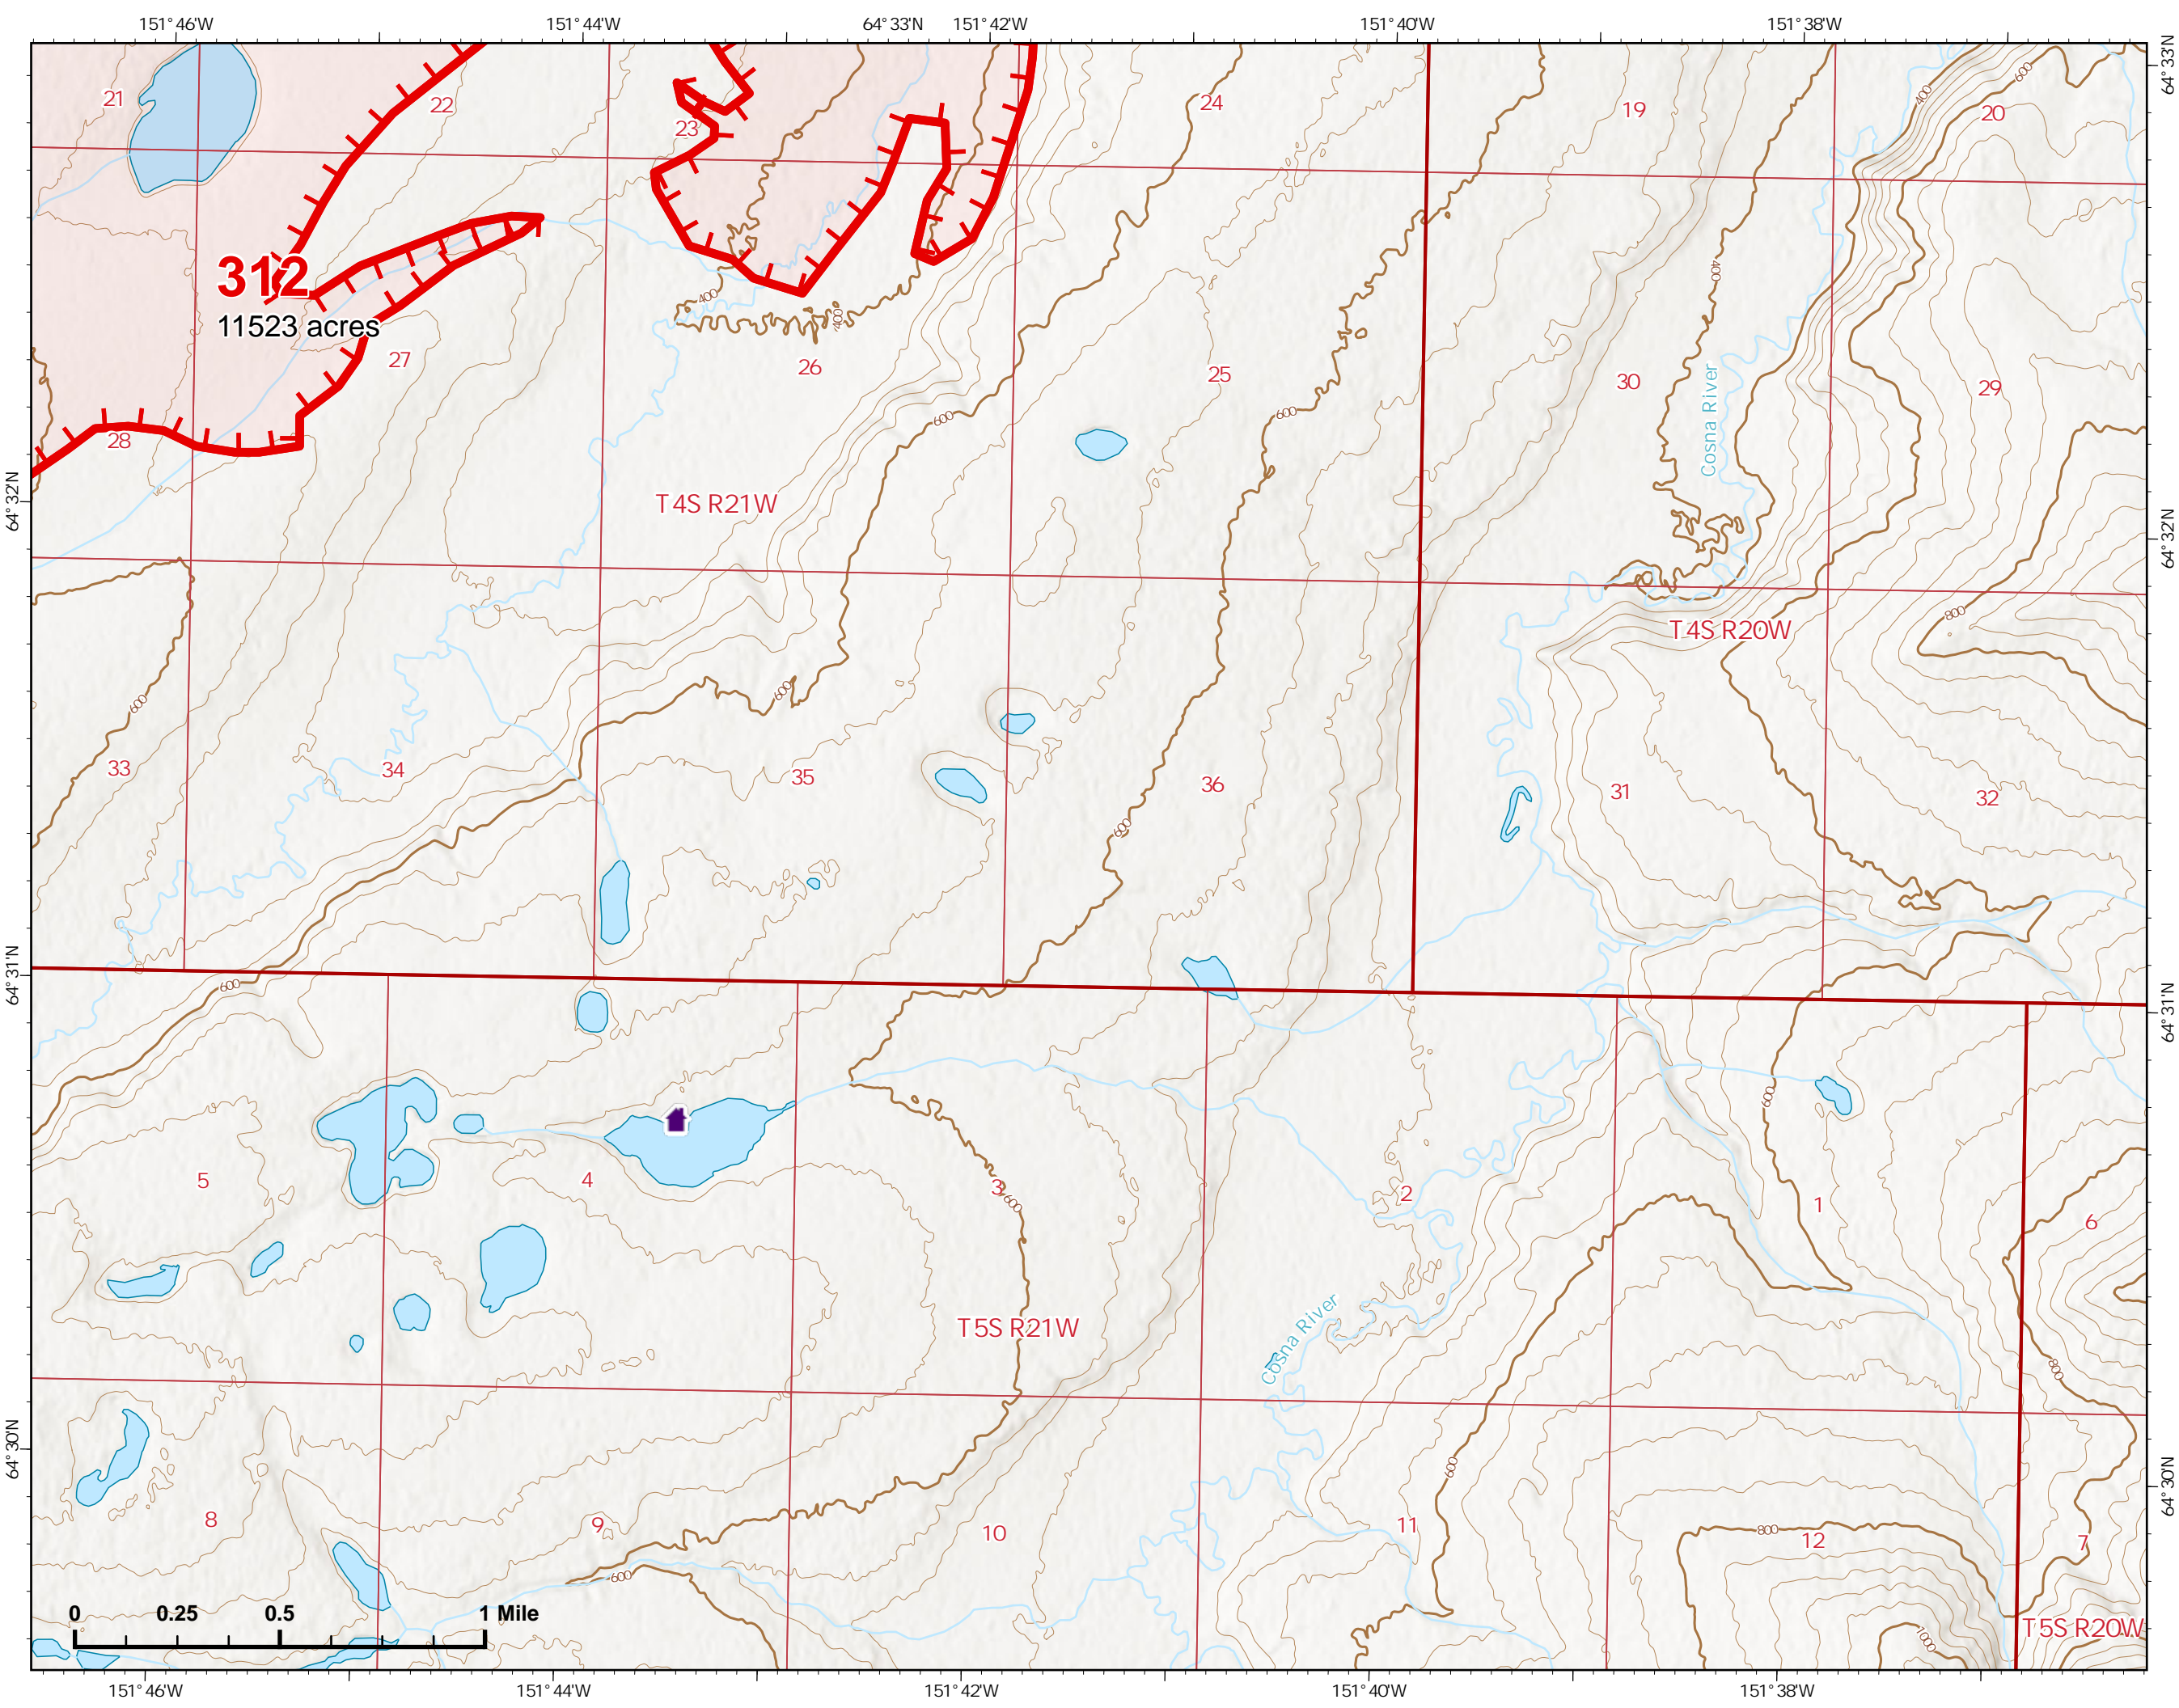

Fire: 312 (Bitzshitini)

Page Number 3

11,523.14 acres at 6/27 1348

-  Wildfire Daily Fire Perimeter
-  Fire Edge

Z. Cravens
6/27/2022
Acres from VIIRS

IAP Map

Bean Complex
AKTAD231898

06/28/2022

Fire: 312 (Bitzshitini)

Page Number 4

11,523.14 acres at 6/27 1348

 Wildfire Daily Fire Perimeter

 Fire Edge

 Structure

Z. Cravens
6/27/2022
Acres from VIIRS

IAP Map

Bean Complex
AKTAD231898

06/28/2022

Fire: 312 (Bitzshitini)

Page Number 5

11,523.14 acres at 6/27 1348

 Wildfire Daily Fire Perimeter

 Fire Edge

 Structure