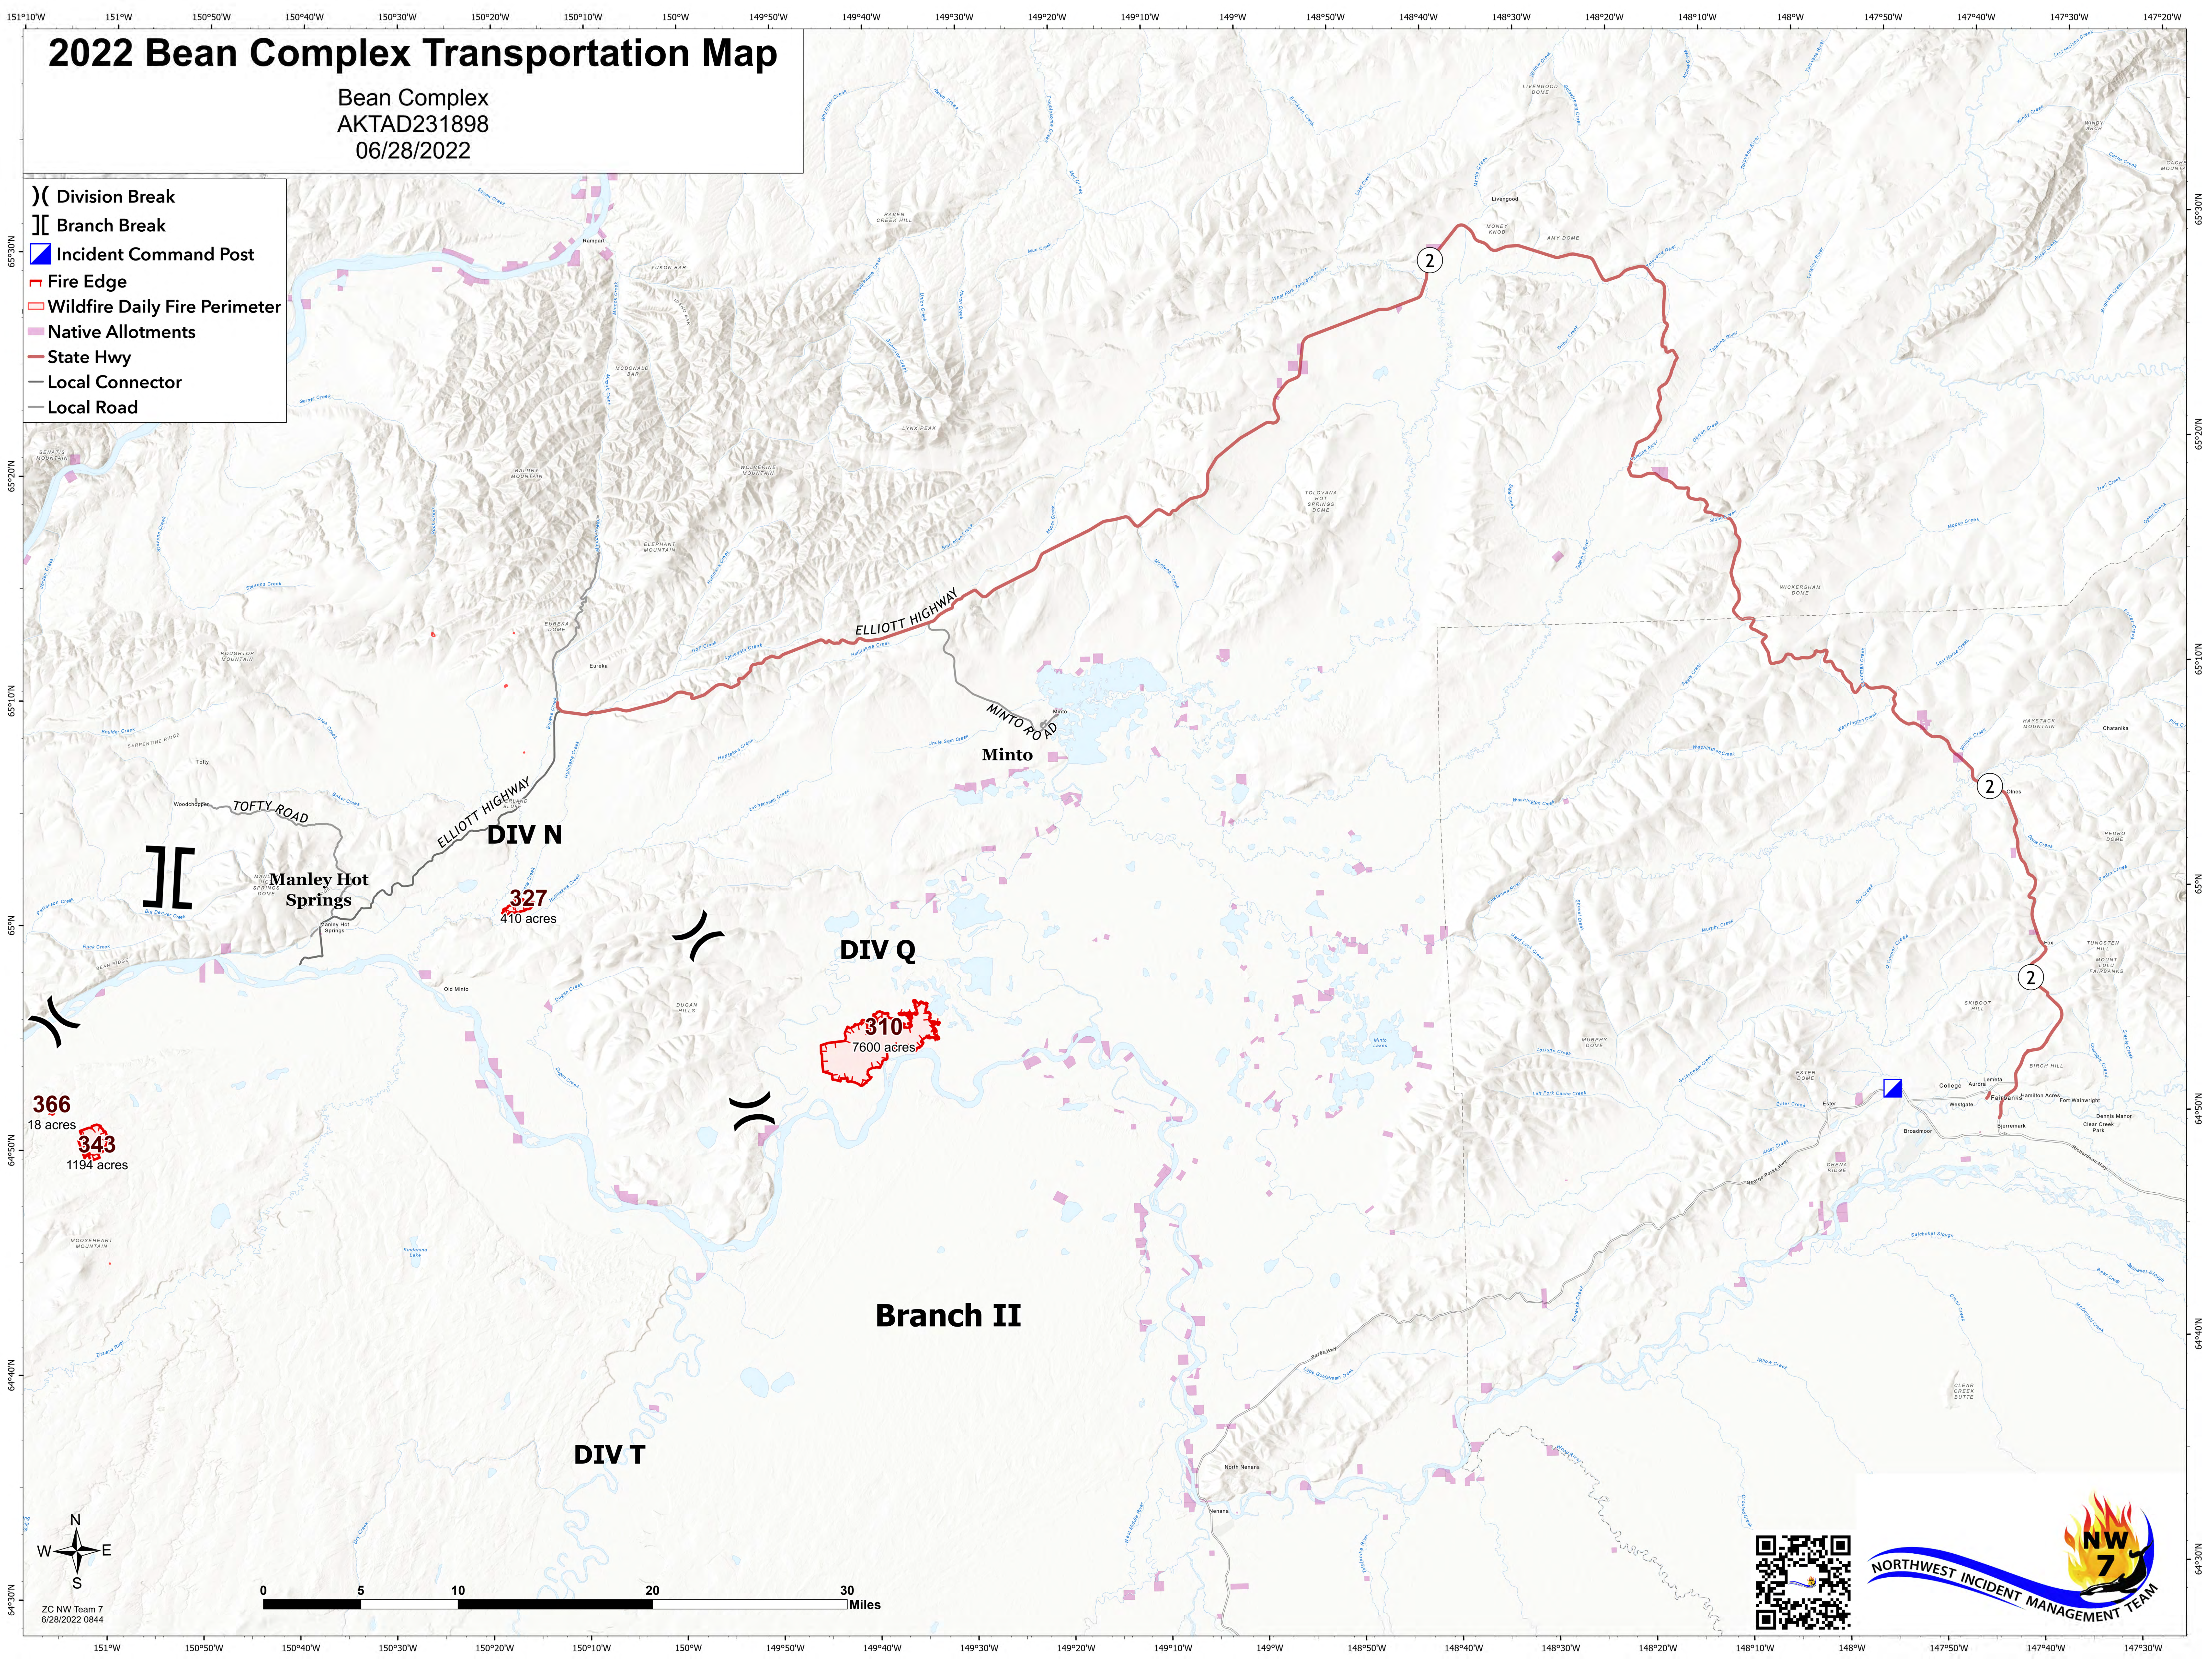

2022 Bean Complex Transportation Map

Bean Complex
AKTAD231898
06/28/2022

- Division Break
- Branch Break
- Incident Command Post
- Fire Edge
- Wildfire Daily Fire Perimeter
- Native Allotments
- State Hwy
- Local Connector
- Local Road

ZC NW Team 7
6/28/2022 0844