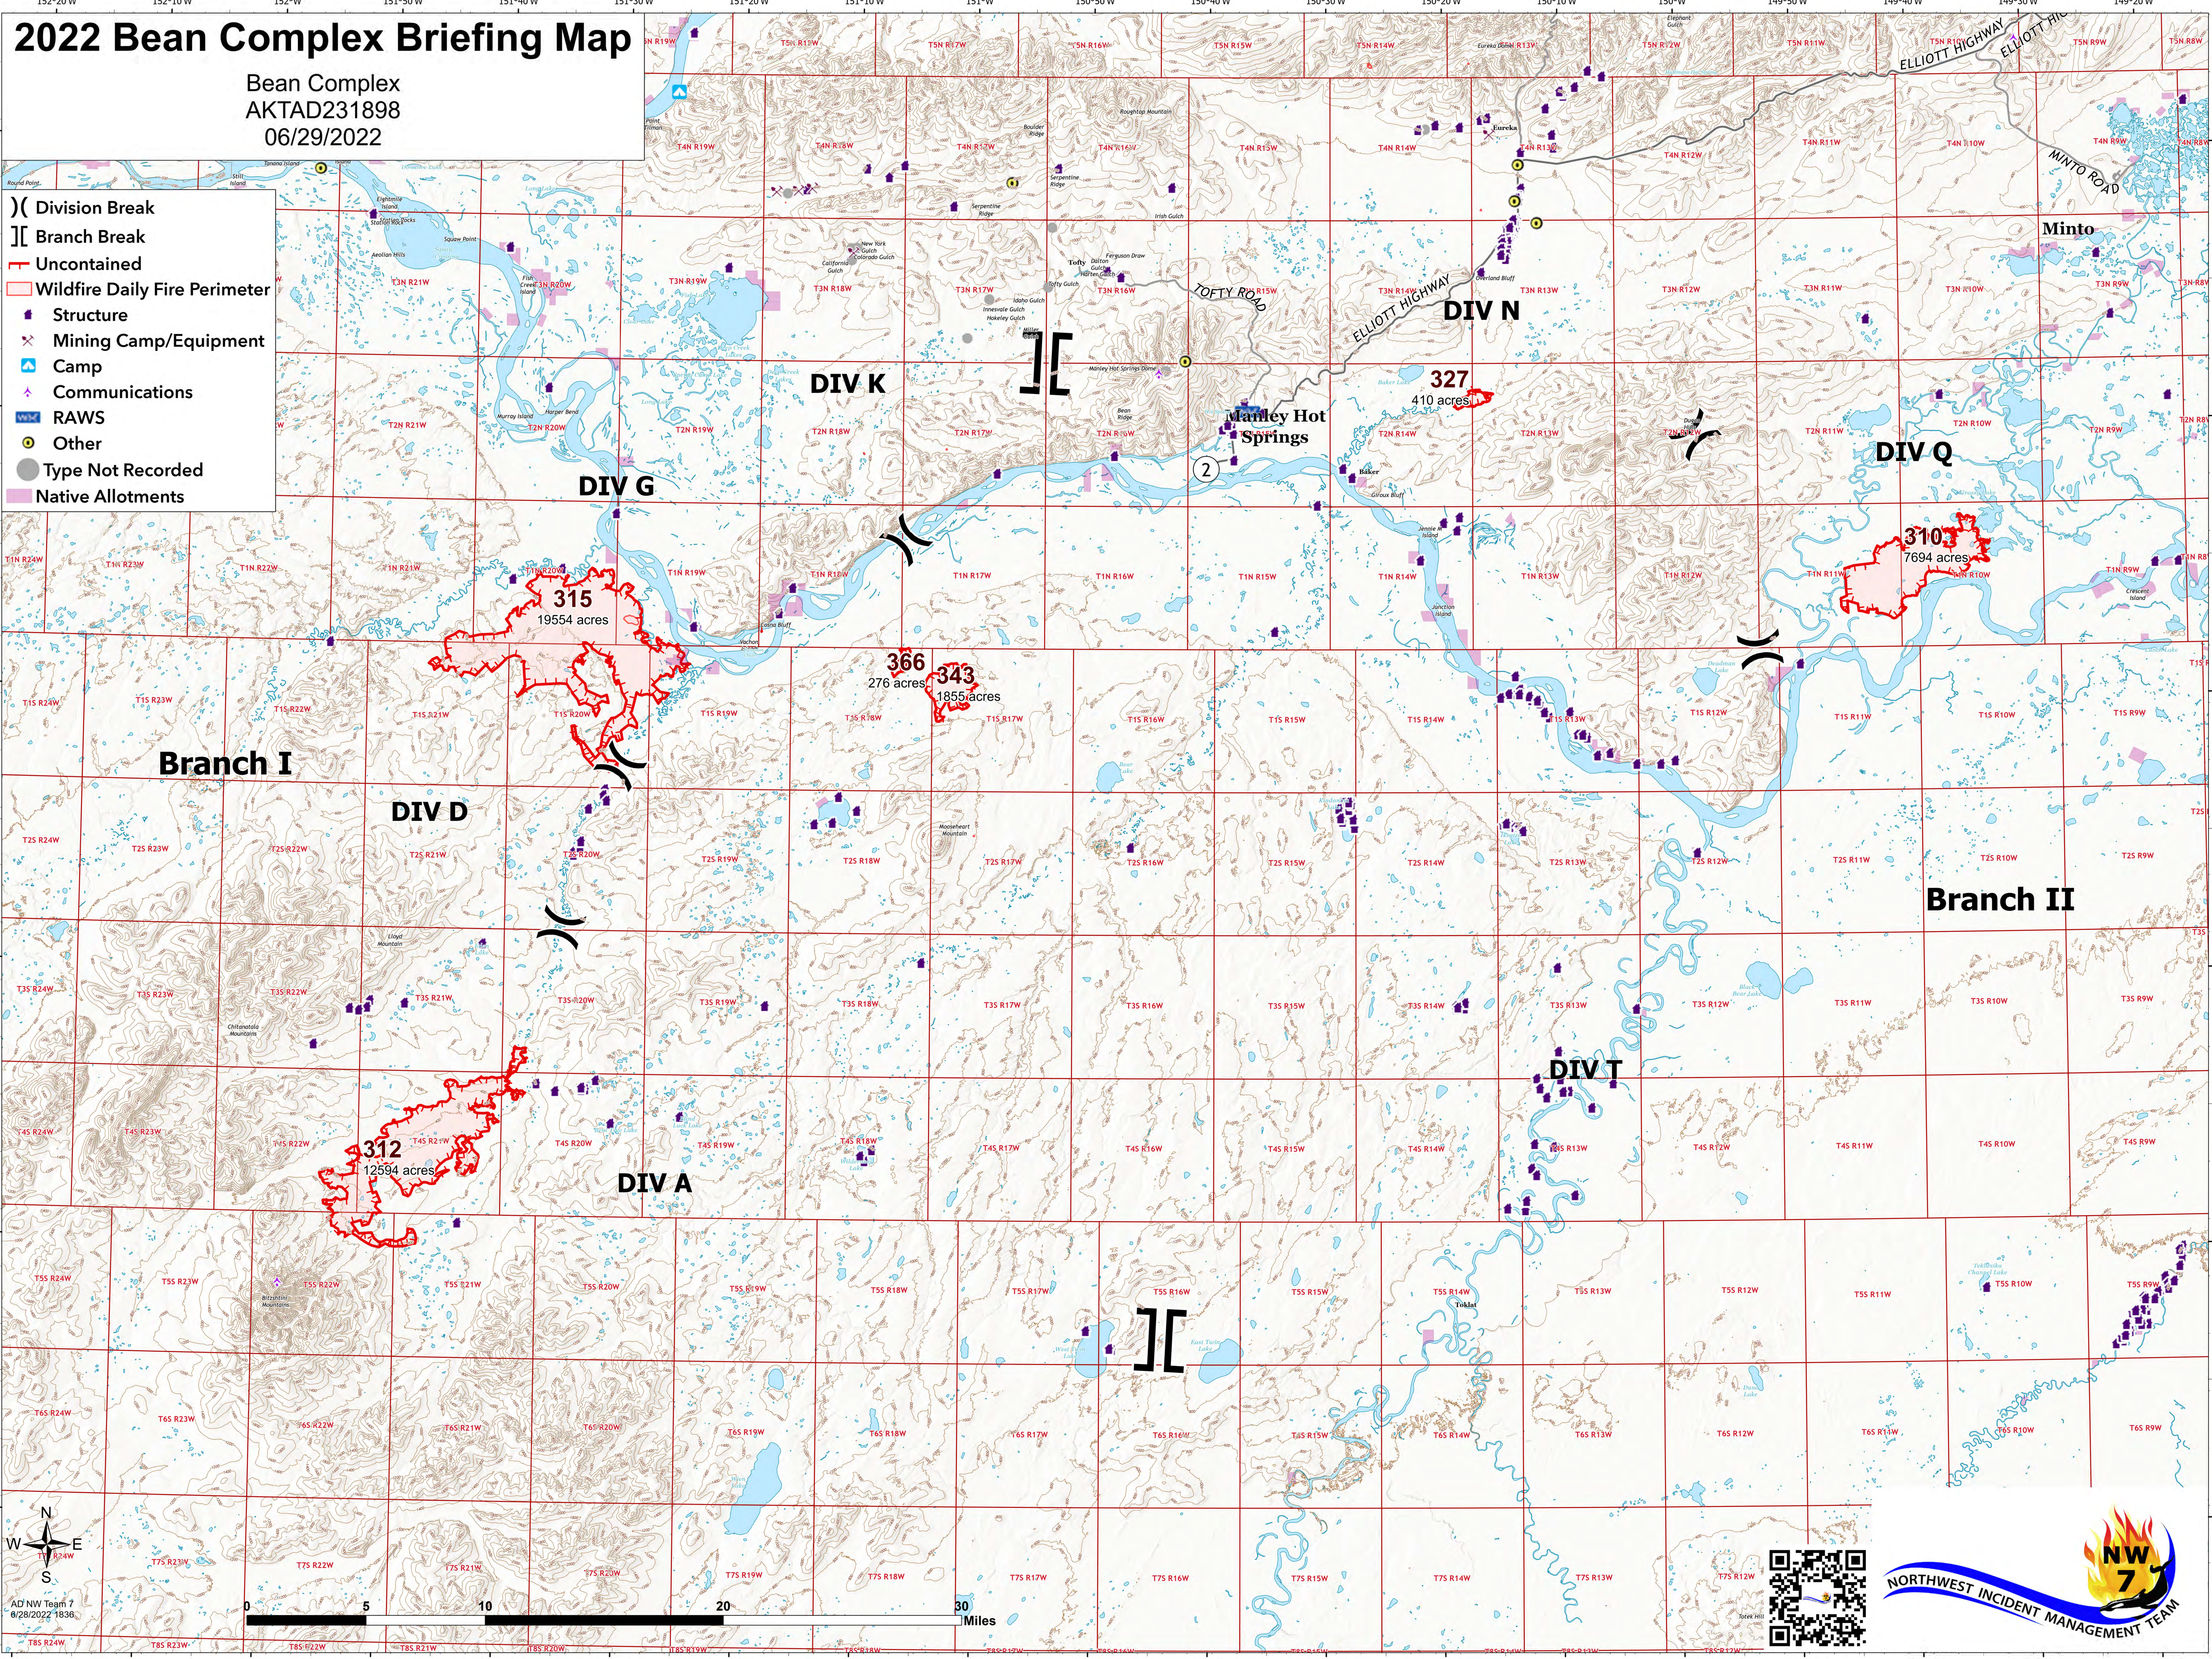

# 2022 Bean Complex Briefing Map

Bean Complex  
AKTAD231898  
06/29/2022

- ( ) Division Break
- [ ] Branch Break
- Uncontained
- ▭ Wildfire Daily Fire Perimeter
- Structure
- ⊗ Mining Camp/Equipment
- ⊕ Camp
- ⊕ Communications
- ⊕ RAWS
- ⊕ Other
- Type Not Recorded
- Native Allotments

AD NW Team 7  
6/28/2022 1836