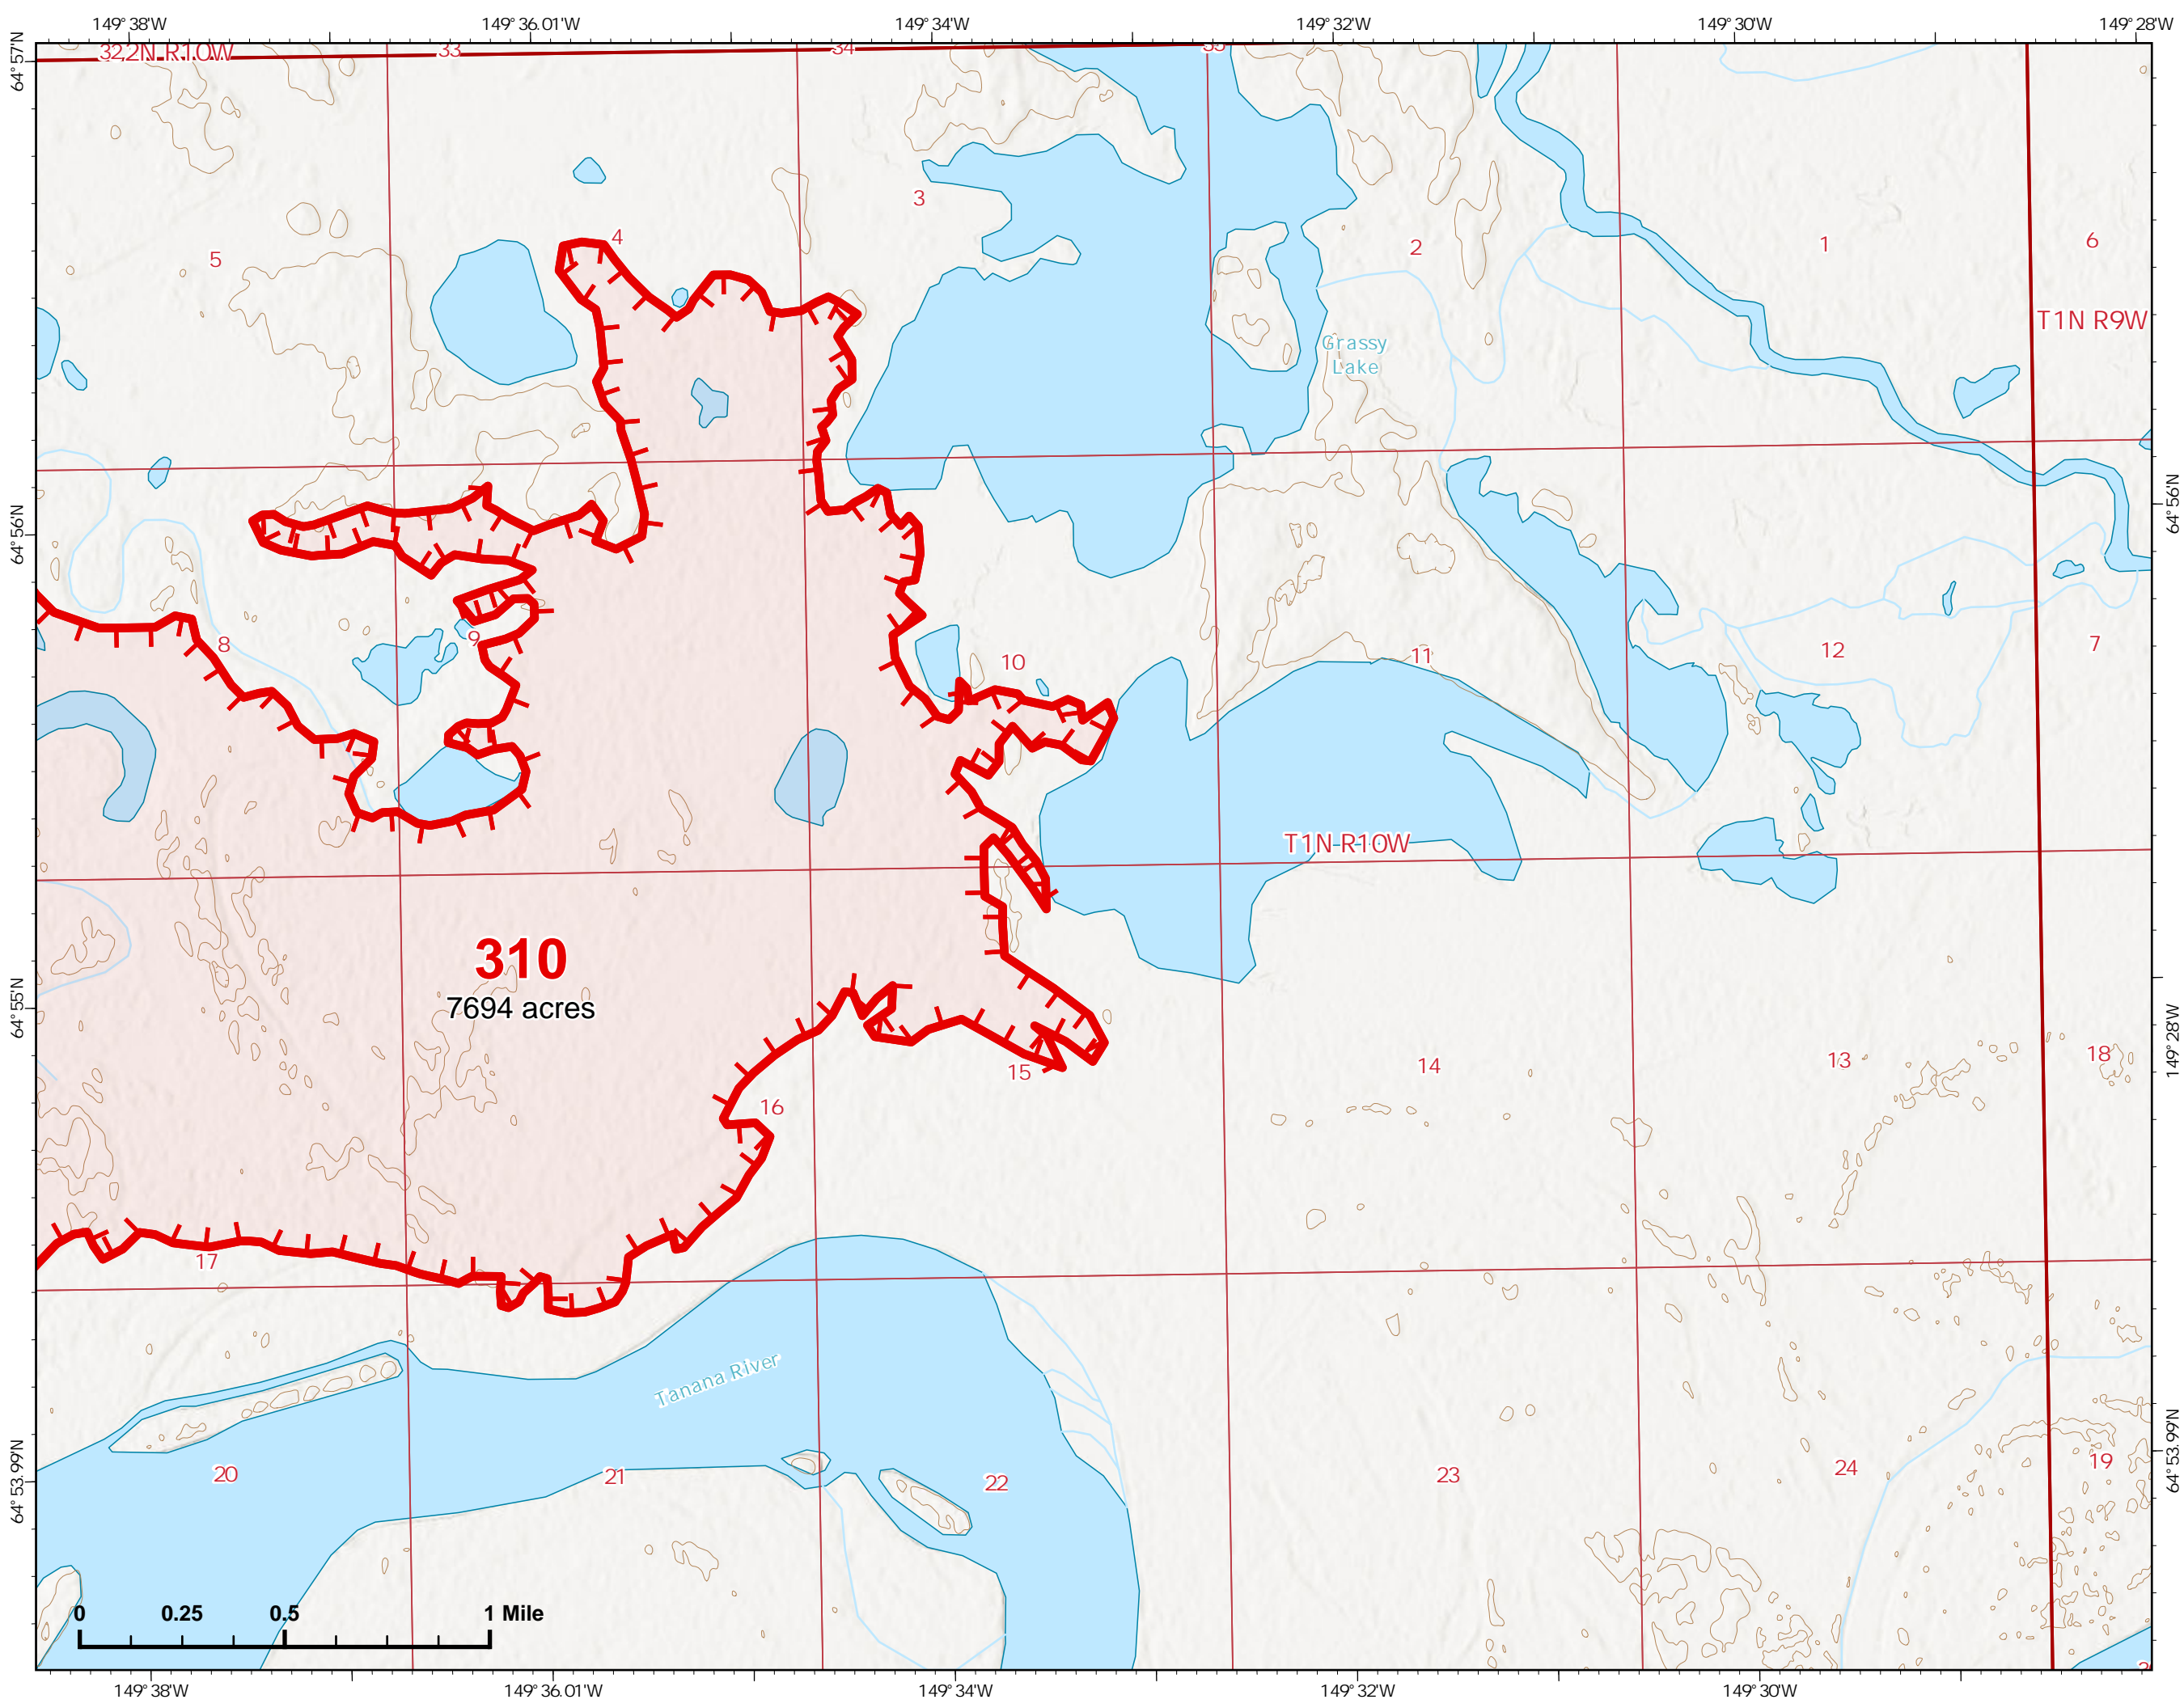

IAP Map

Bean Complex
AKTAD231898

06/29/2022

Fire: 310 (Tanana River)

Page 310 - 3

- Wildfire Daily Fire Perimeter
- Fire Edge

6/28/2022