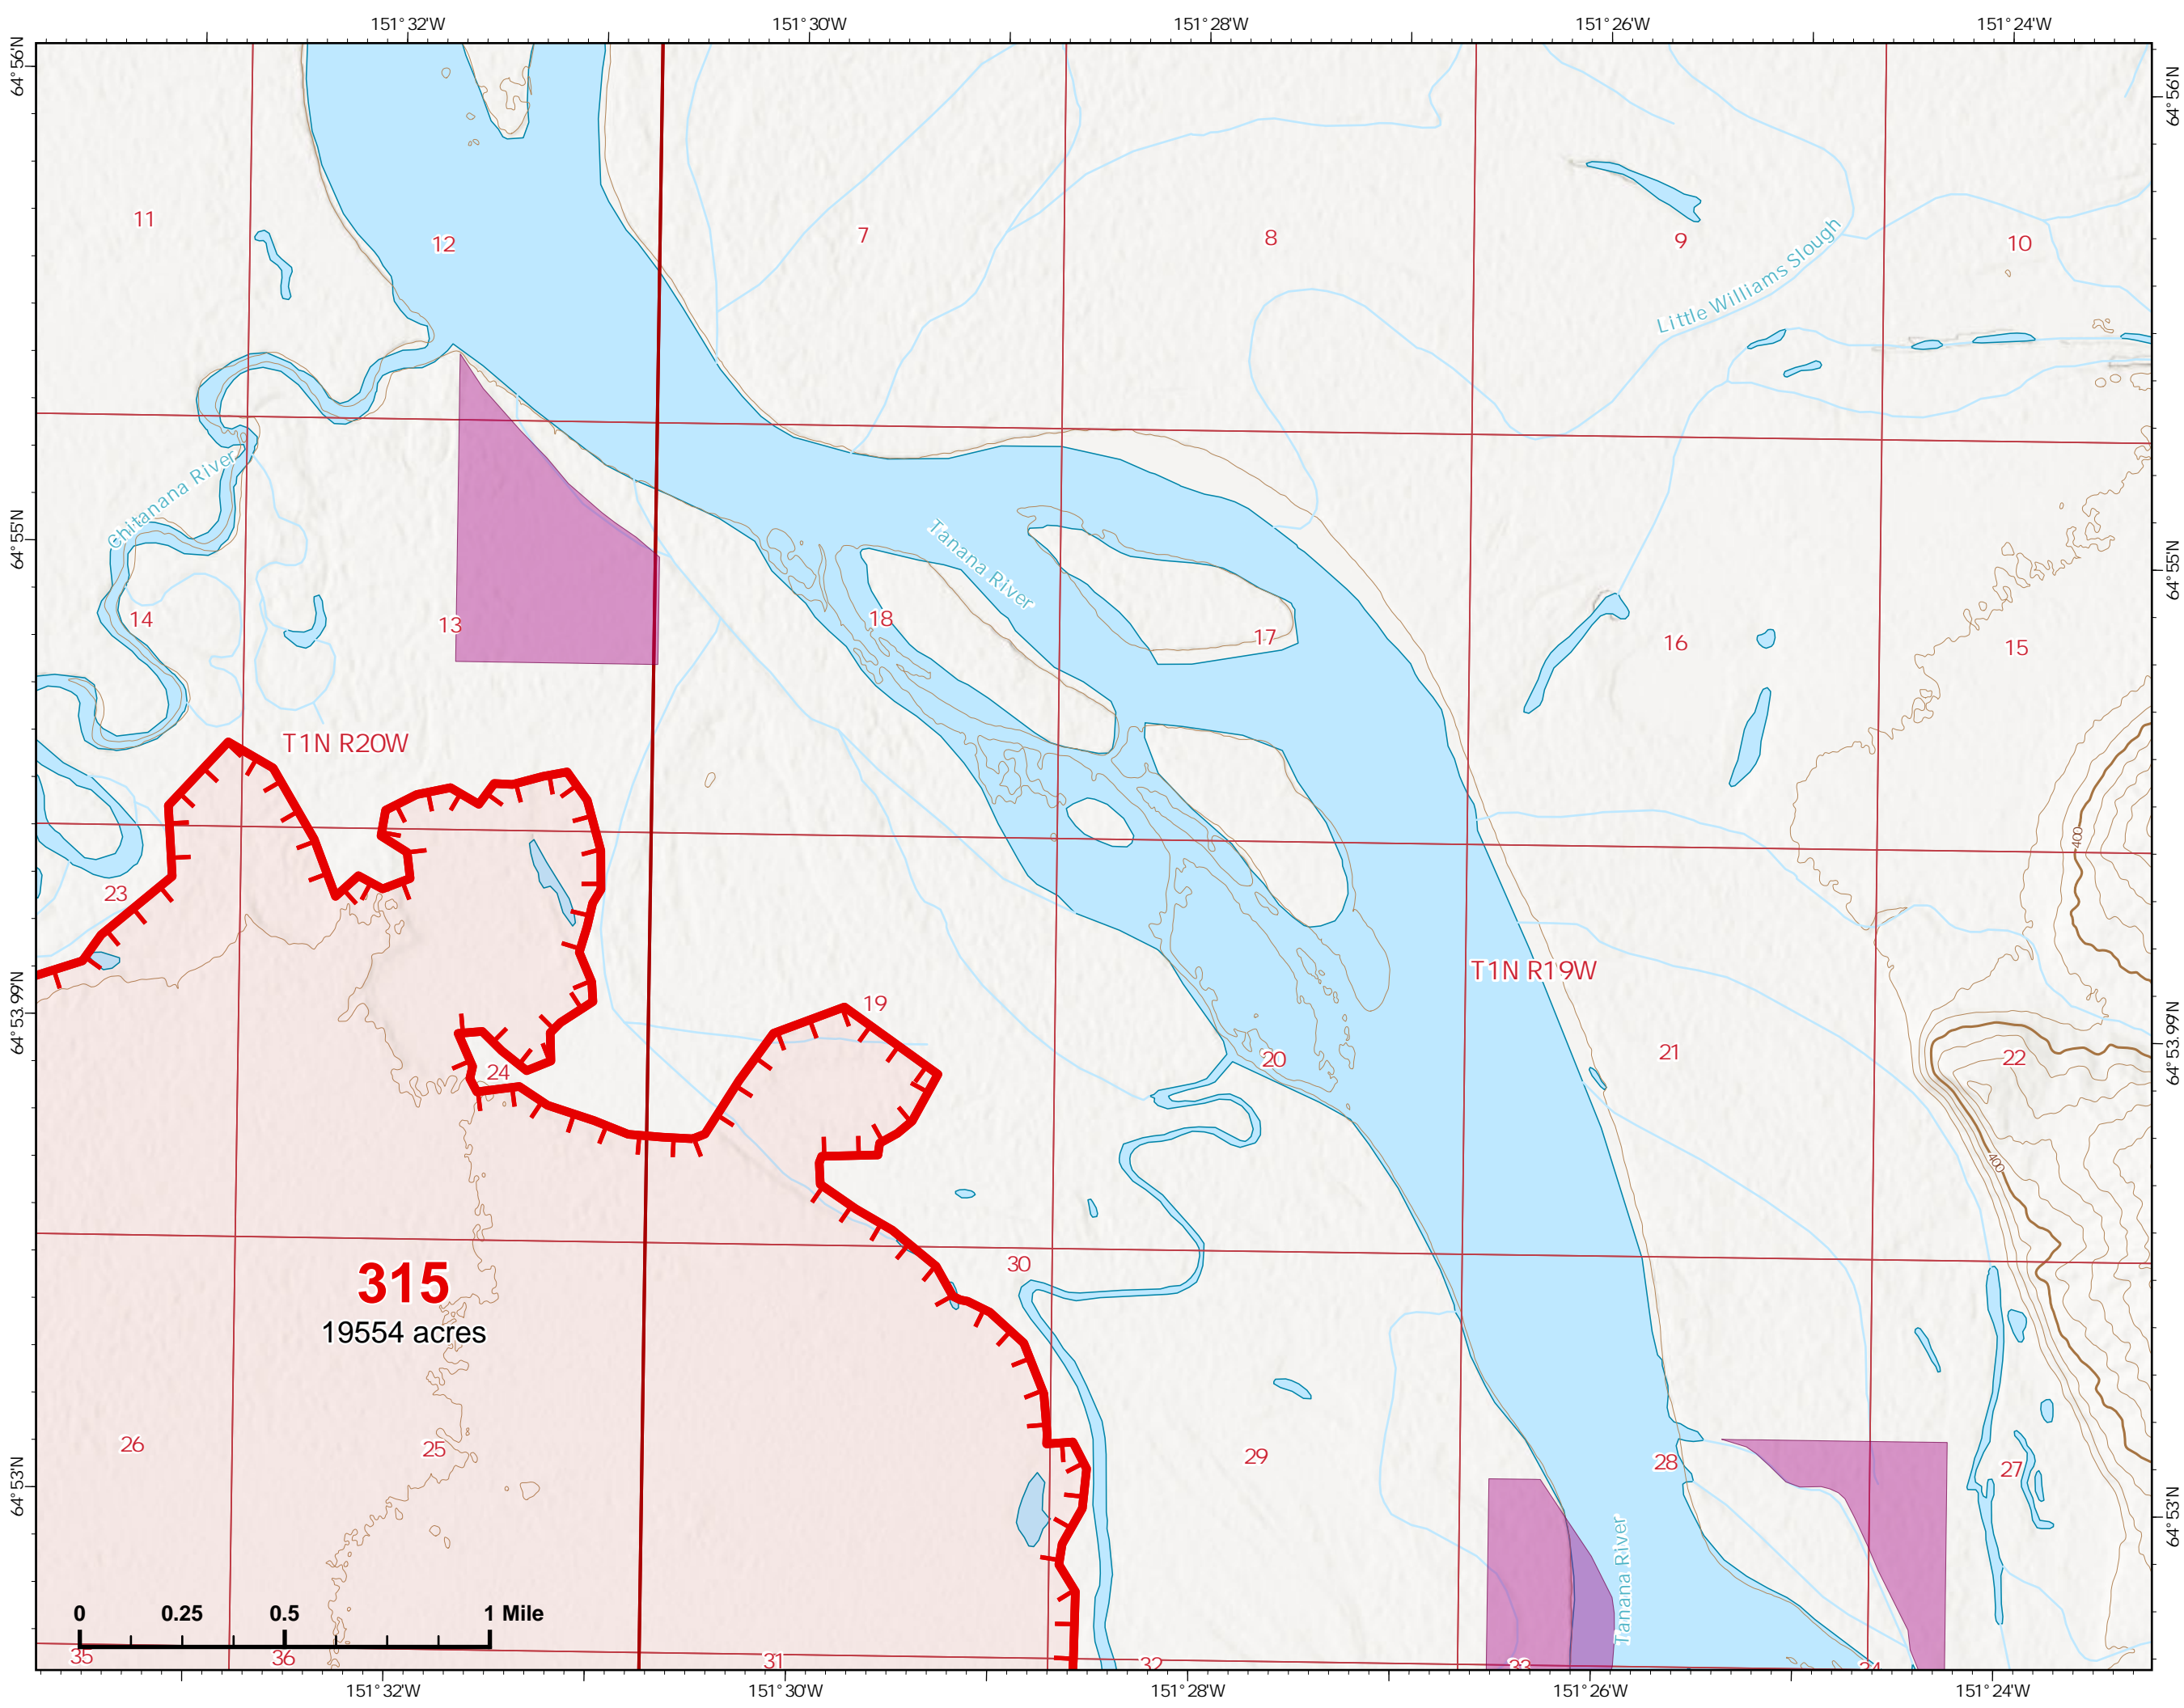

IAP Map

Bean Complex
AKTAD231898

06/29/2022

Fire: 315 (Chitanana)

Page 315 - 1

- Wildfire Daily Fire Perimeter
- Fire Edge
- Native Allotments