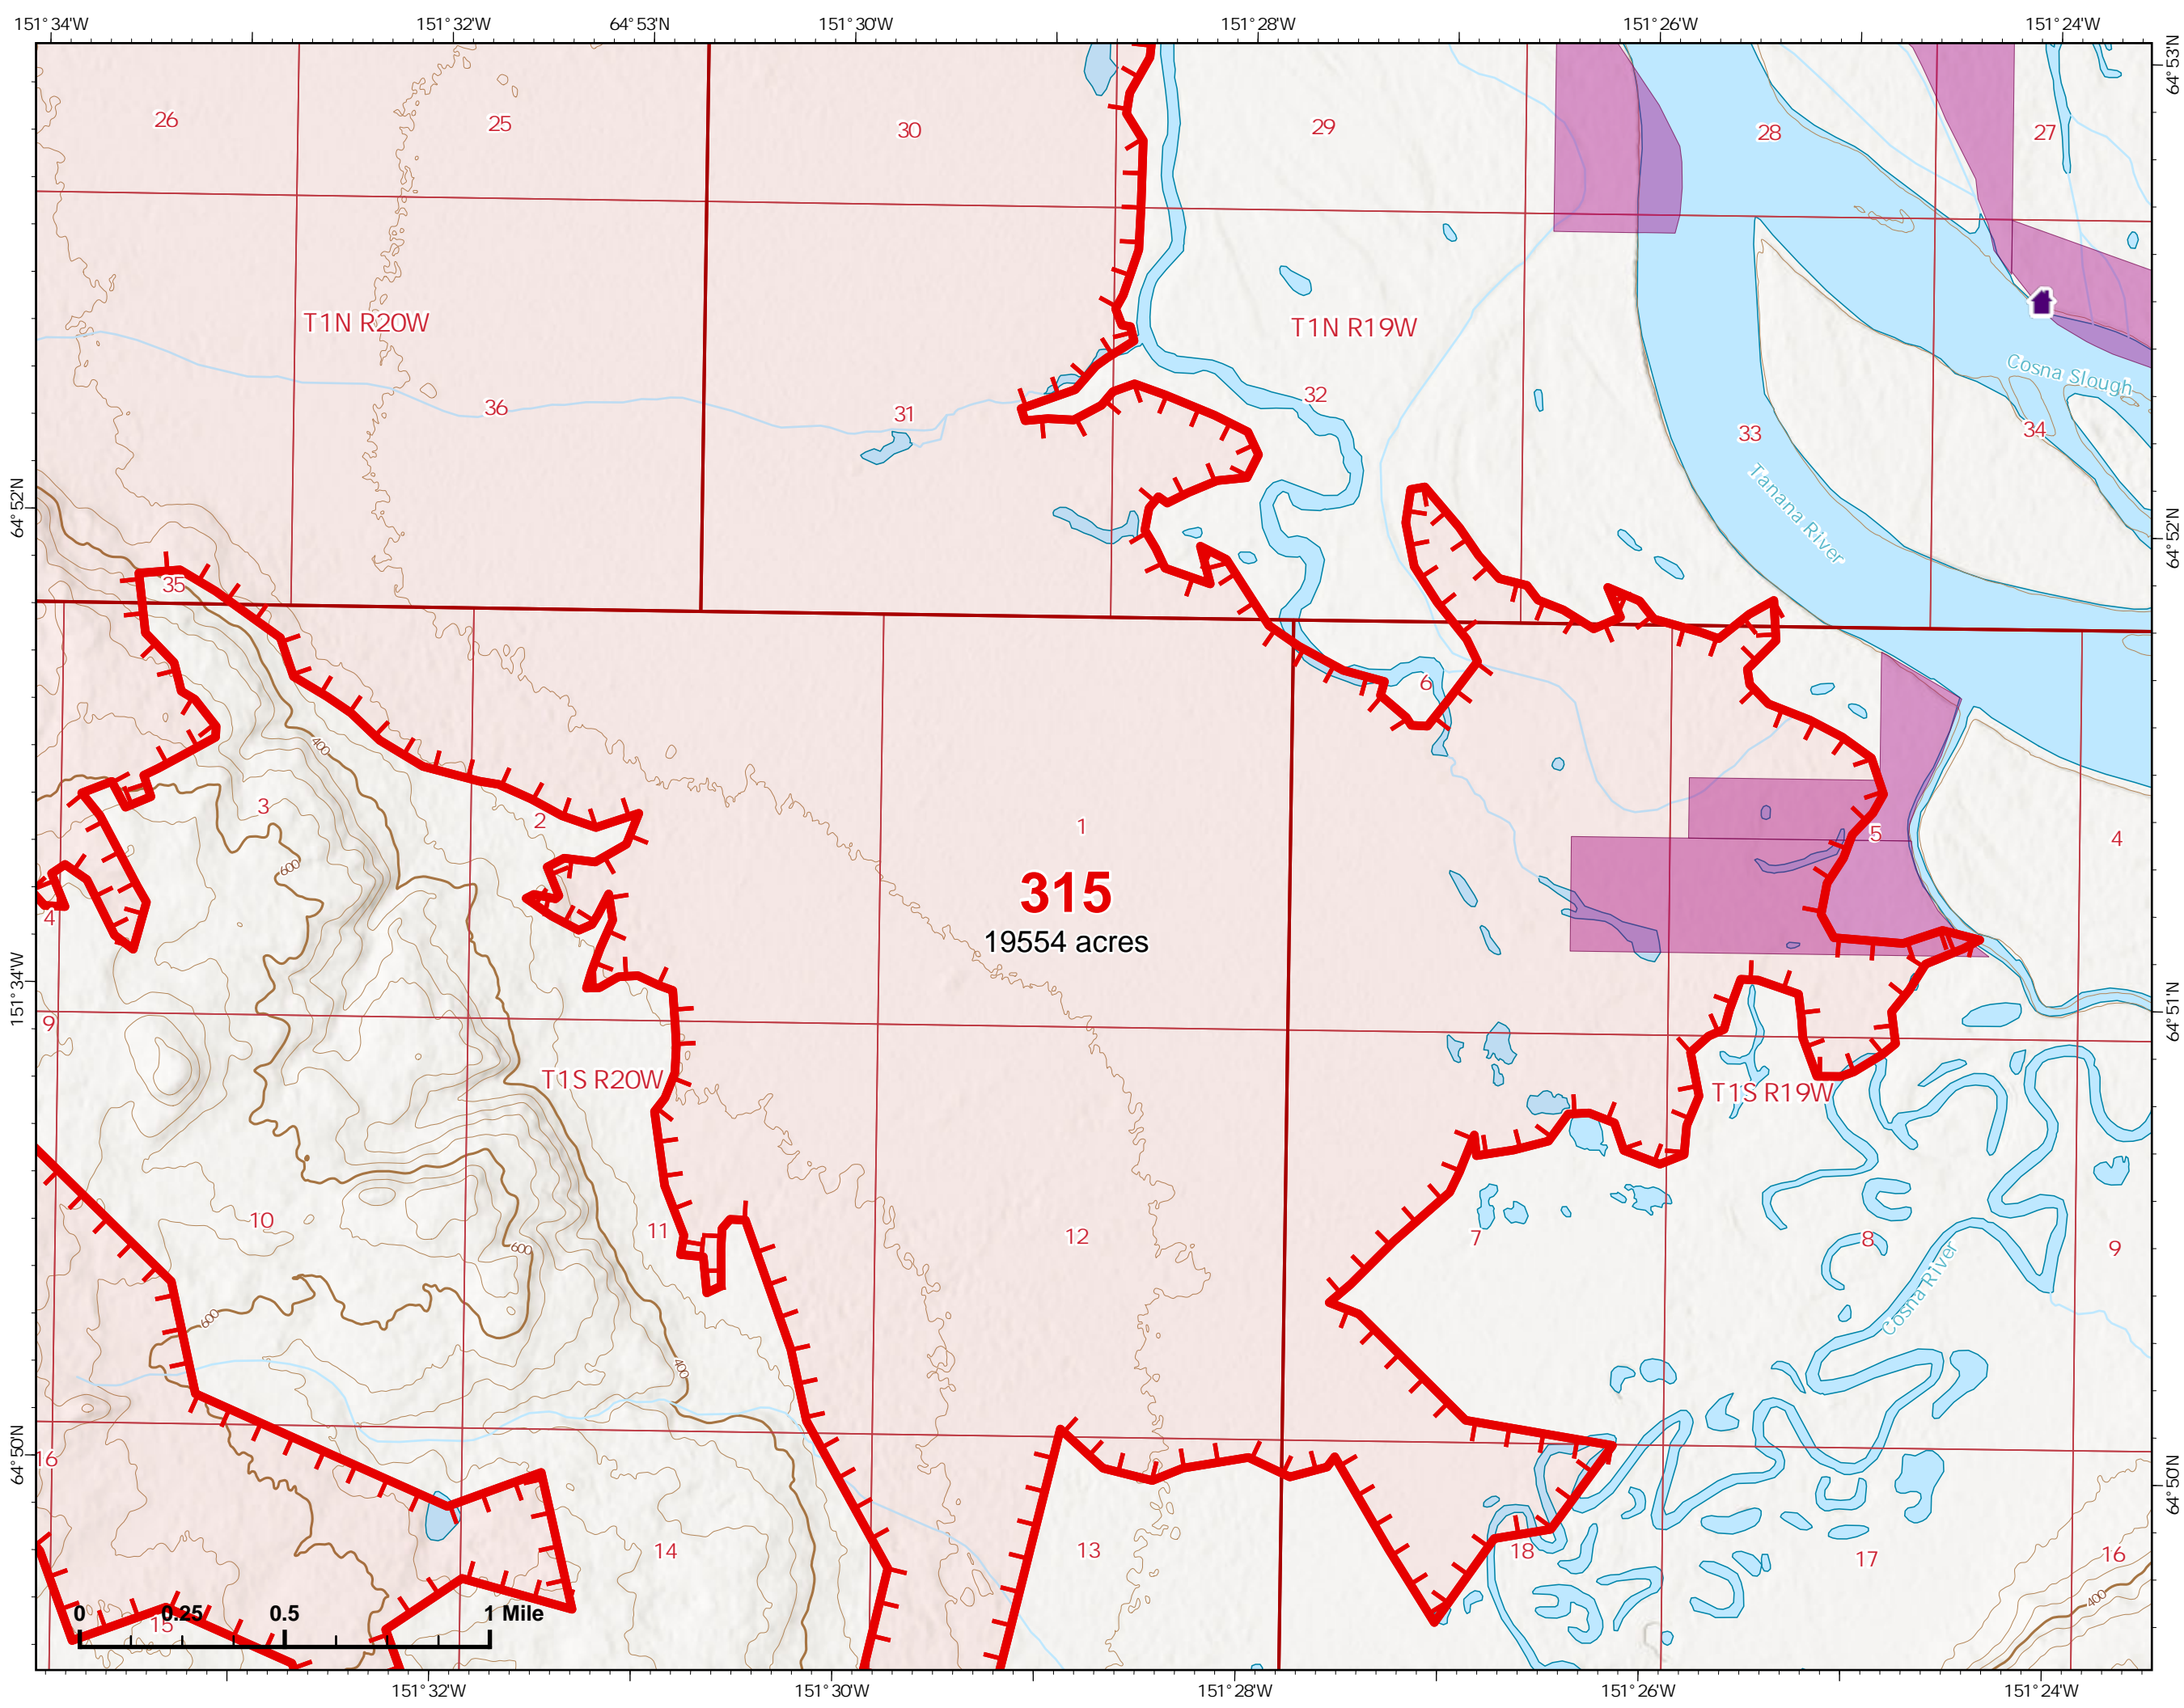

IAP Map

Bean Complex
AKTAD231898

06/29/2022

Fire: 315 (Chitanana)

Page 315 - 5

- Wildfire Daily Fire Perimeter
- Fire Edge
- Structure
- Native Allotments