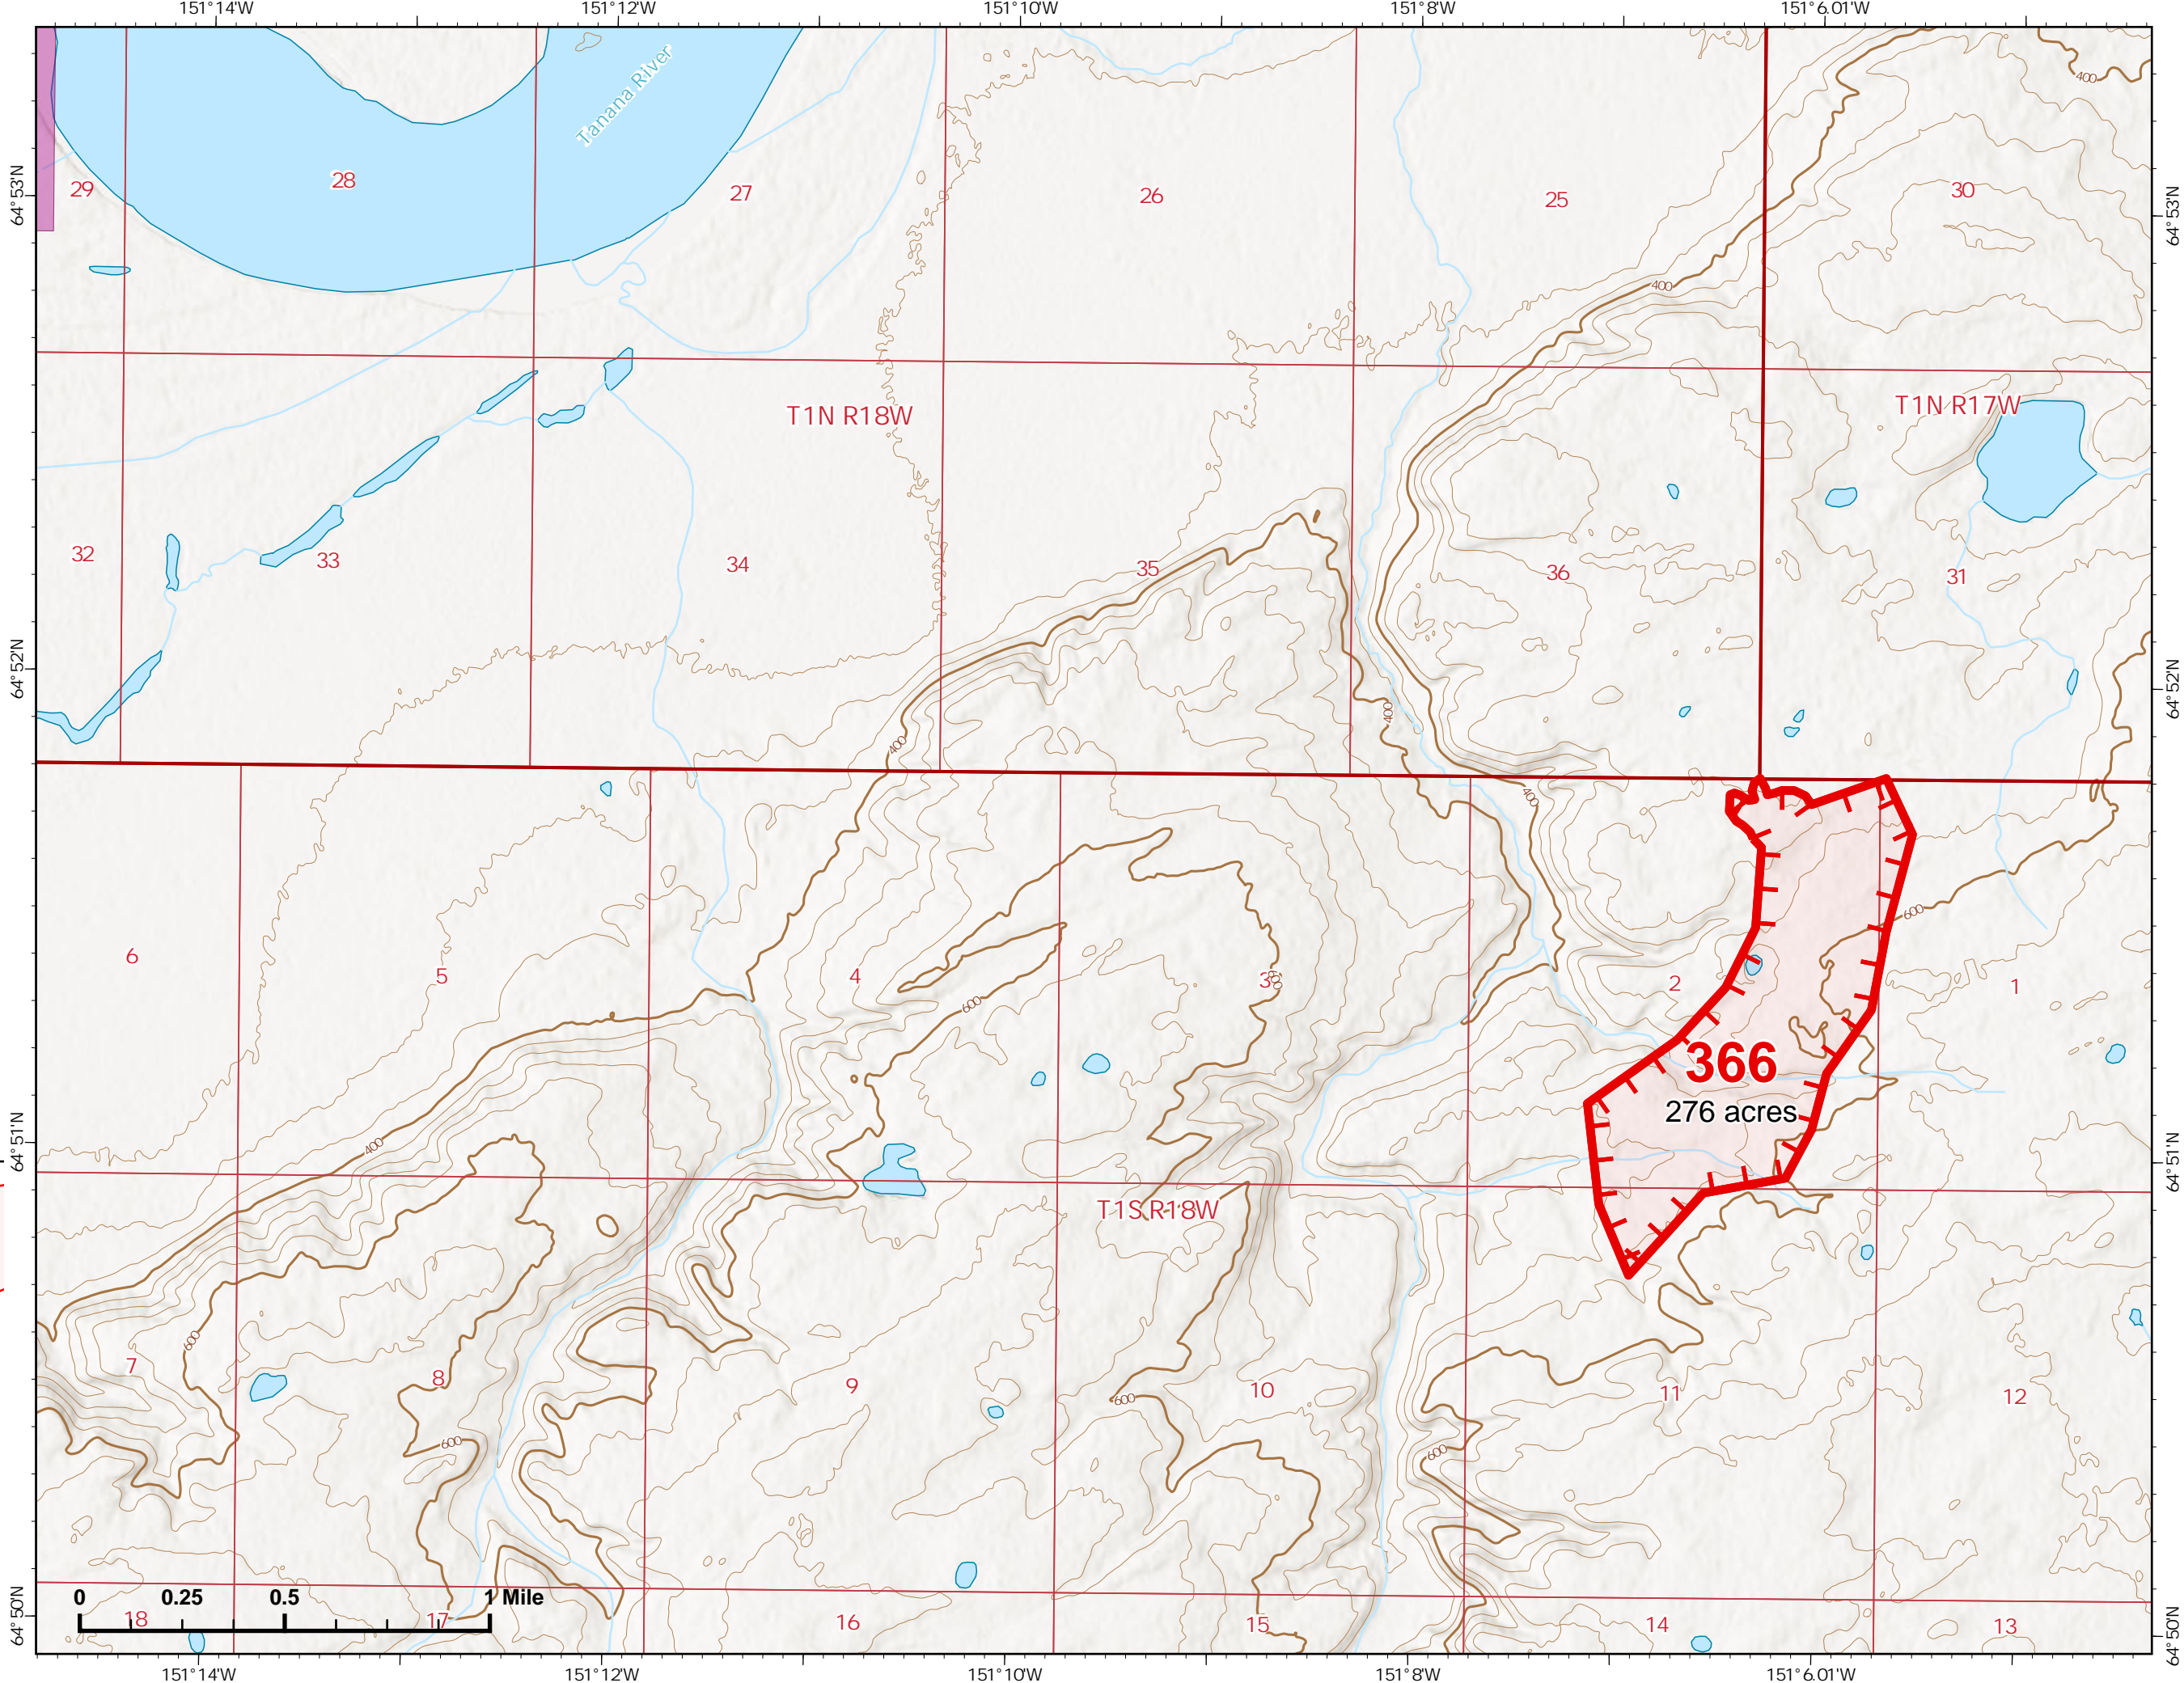

-  Wildfire Daily Fire Perimeter
-  Fire Edge
-  Native Allotments

6/28/2022

IAP Map

Bean Complex
AKTAD231898
06/29/2022
Fire: 366 (Oval)

Page 366 - 1

-  Wildfire Daily Fire Perimeter
-  Fire Edge
-  Native Allotments