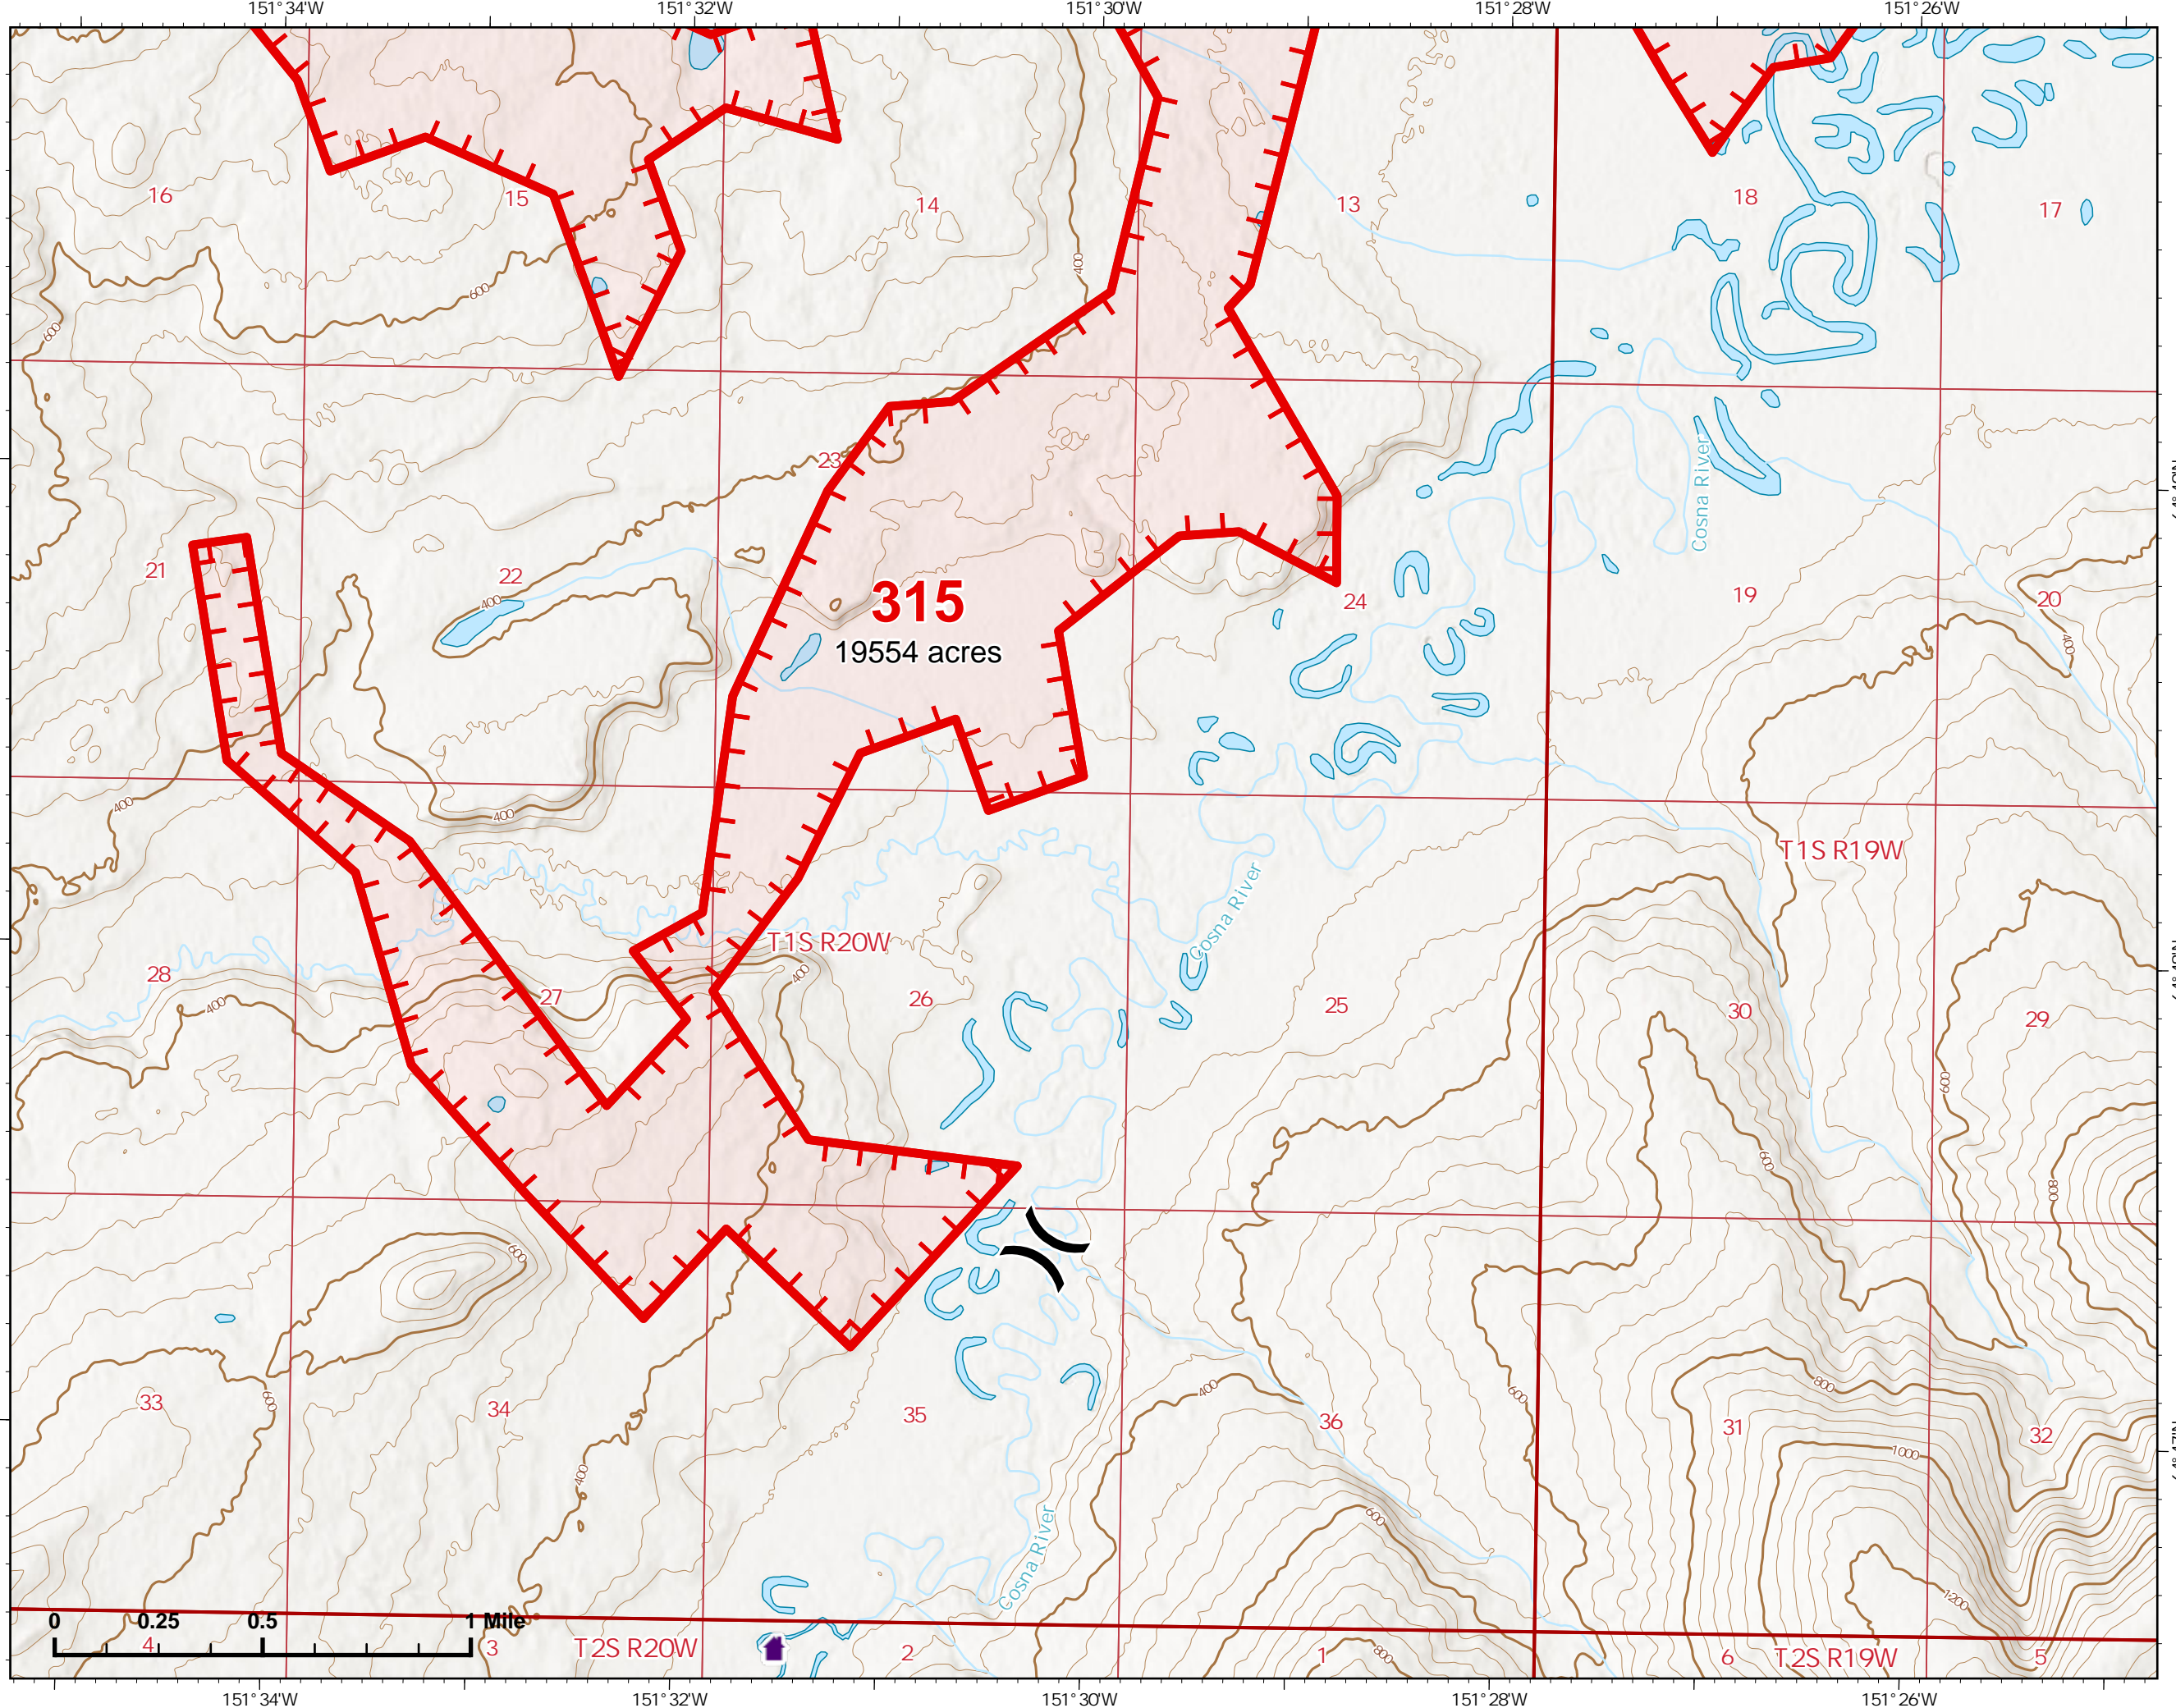

06/29/2022

Fire: 315 (Chitanana)

Page 315 - 3

-  Wildfire Daily Fire Perimeter
-  Fire Edge

6/28/2022

IAP Map

Bean Complex
AKTAD231898

06/29/2022

Fire: 315 (Chitanana)

Page 315 - 4

-  Division Break
-  Wildfire Daily Fire Perimeter
-  Fire Edge
-  Structure

6/28/2022

IAP Map

Bean Complex
AKTAD231898

06/29/2022

Fire: 315 (Chitanana)

IAP Map

Bean Complex
AKTAD231898

06/29/2022

Fire: 310 (Tanana River)

Page 310 - 2

-  Wildfire Daily Fire Perimeter
-  Fire Edge

6/28/2022

IAP Map