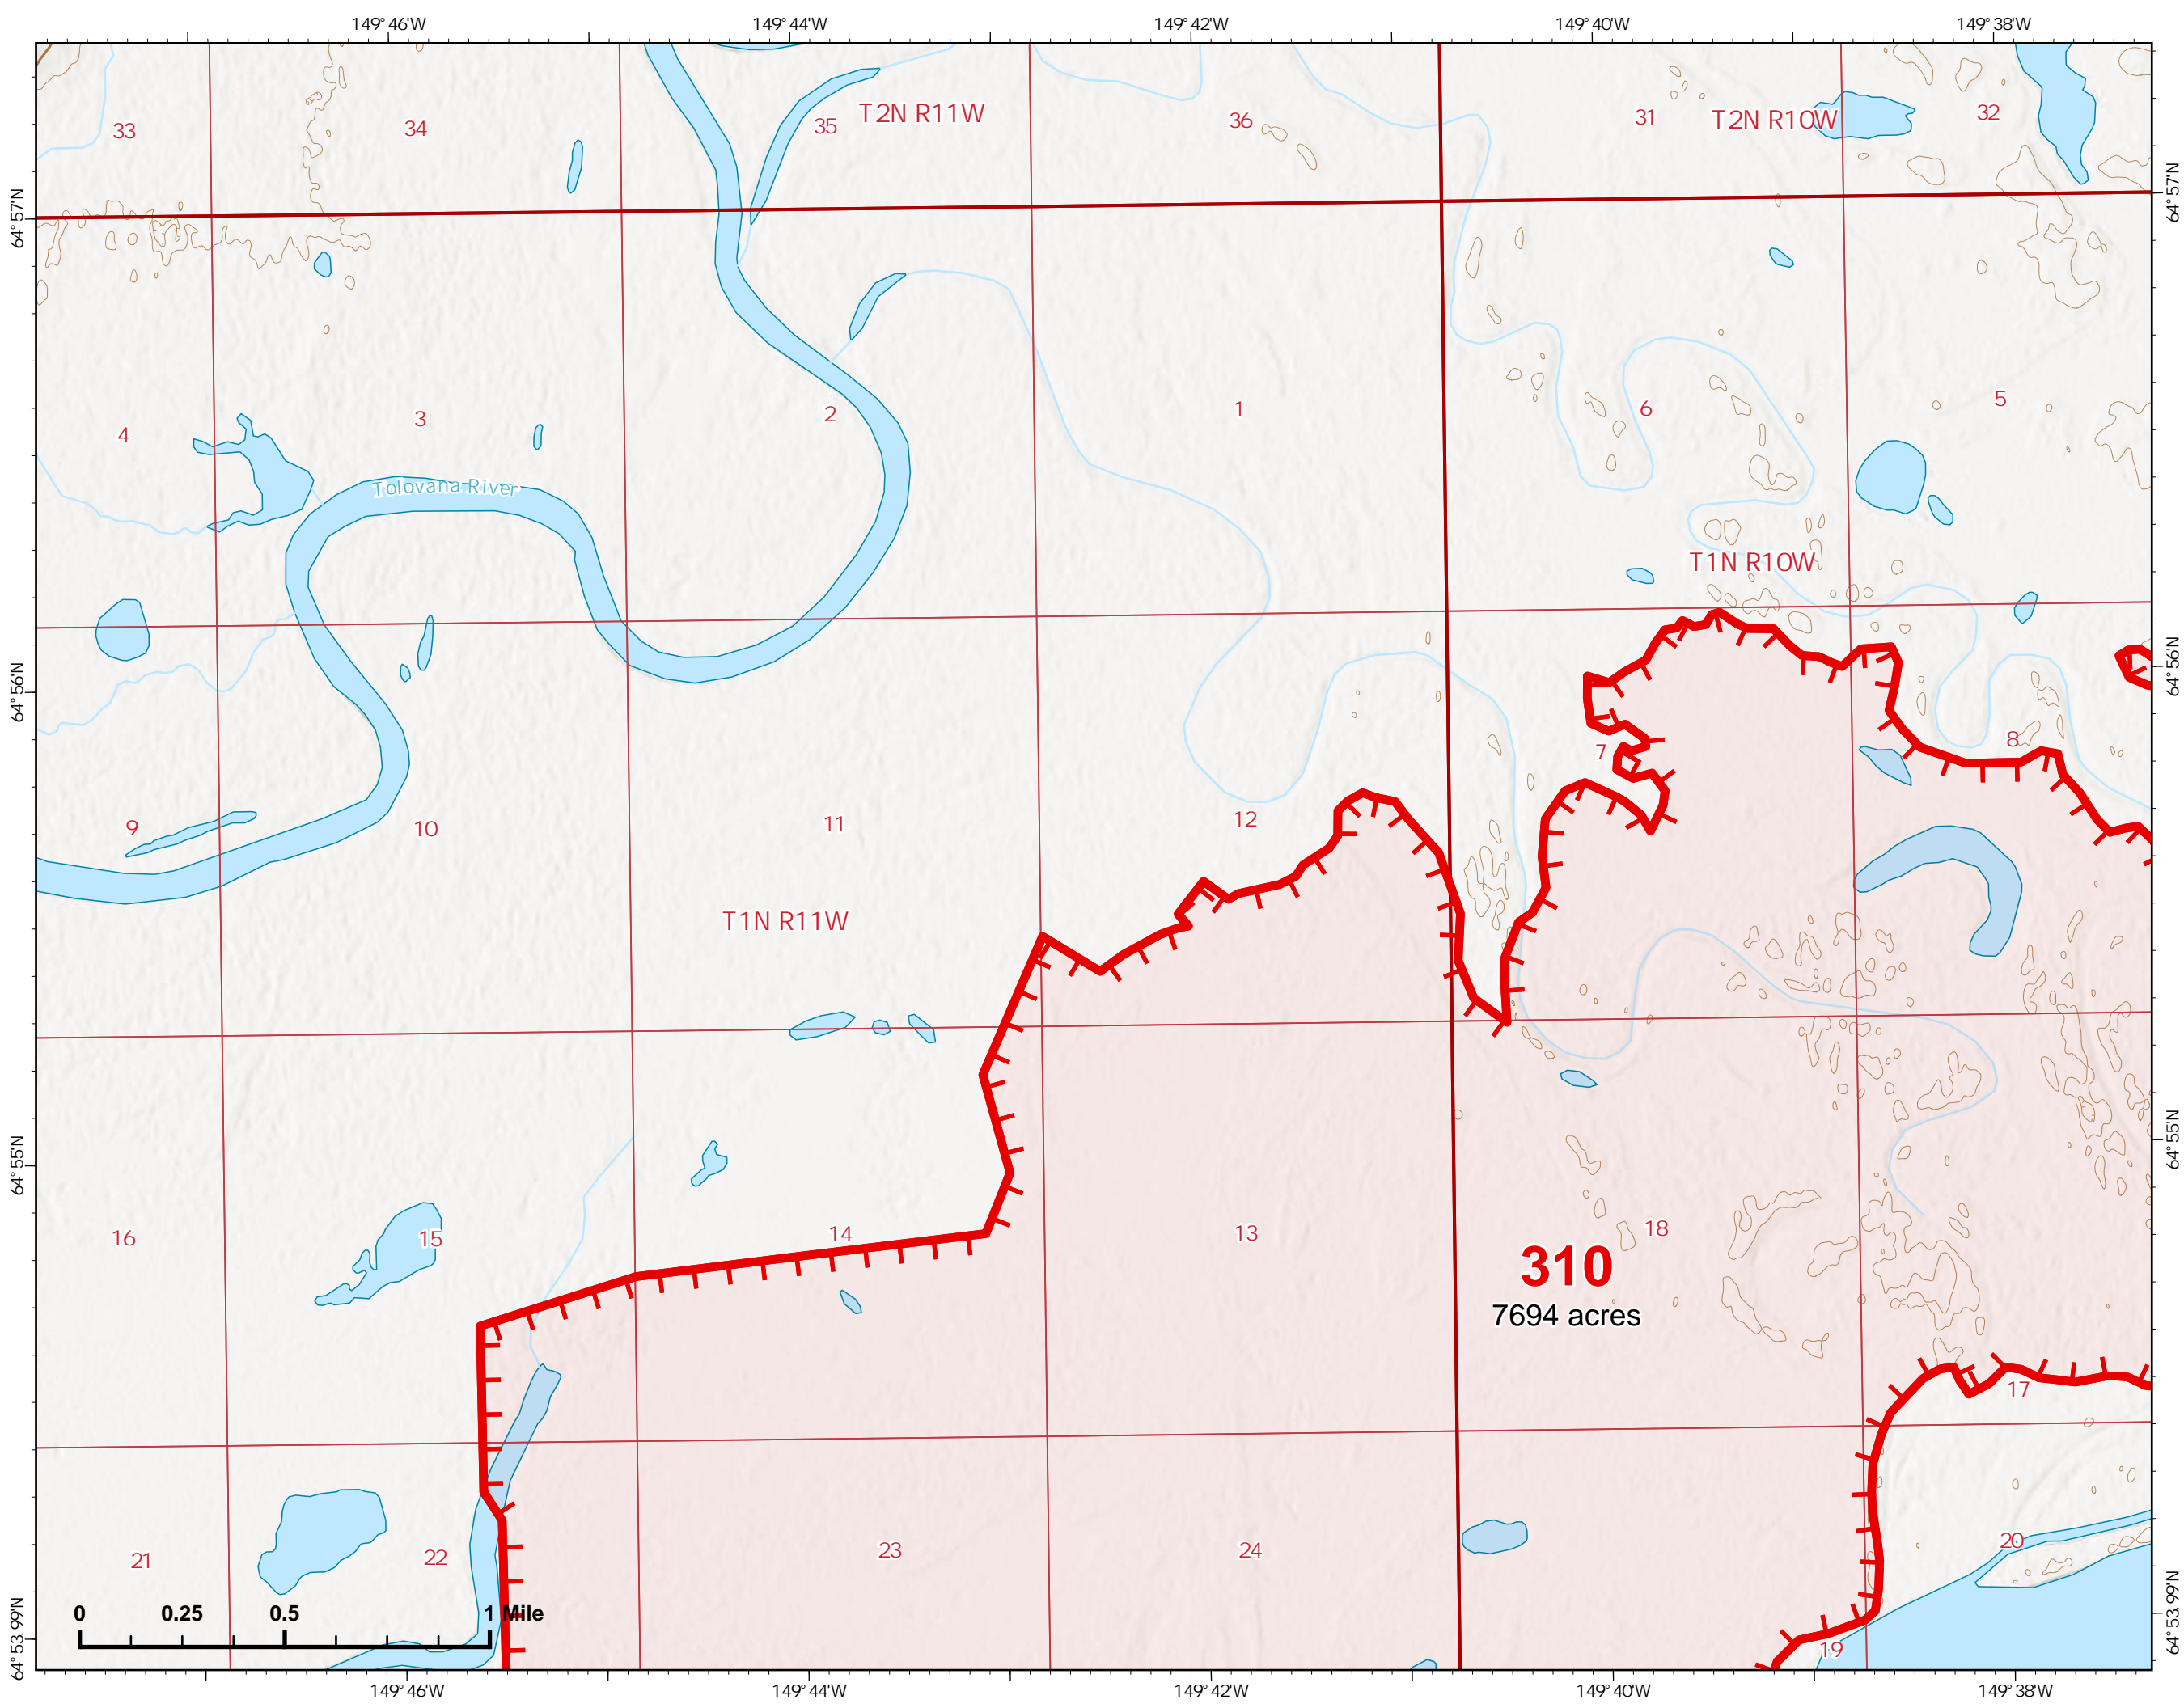

Bean Complex
AKTAD231898

06/29/2022

Fire: 310 (Tanana River)

Page 310 - 1

 Wildfire Daily Fire Perimeter

 Fire Edge

6/28/2022

0 0.25 0.5 1 Mile

IAP Map

Bean Complex
AKTAD231898

06/29/2022

Fire: 310 (Tanana River)

Page 310 - 2

-  Wildfire Daily Fire Perimeter
-  Fire Edge

6/28/2022

IAP Map