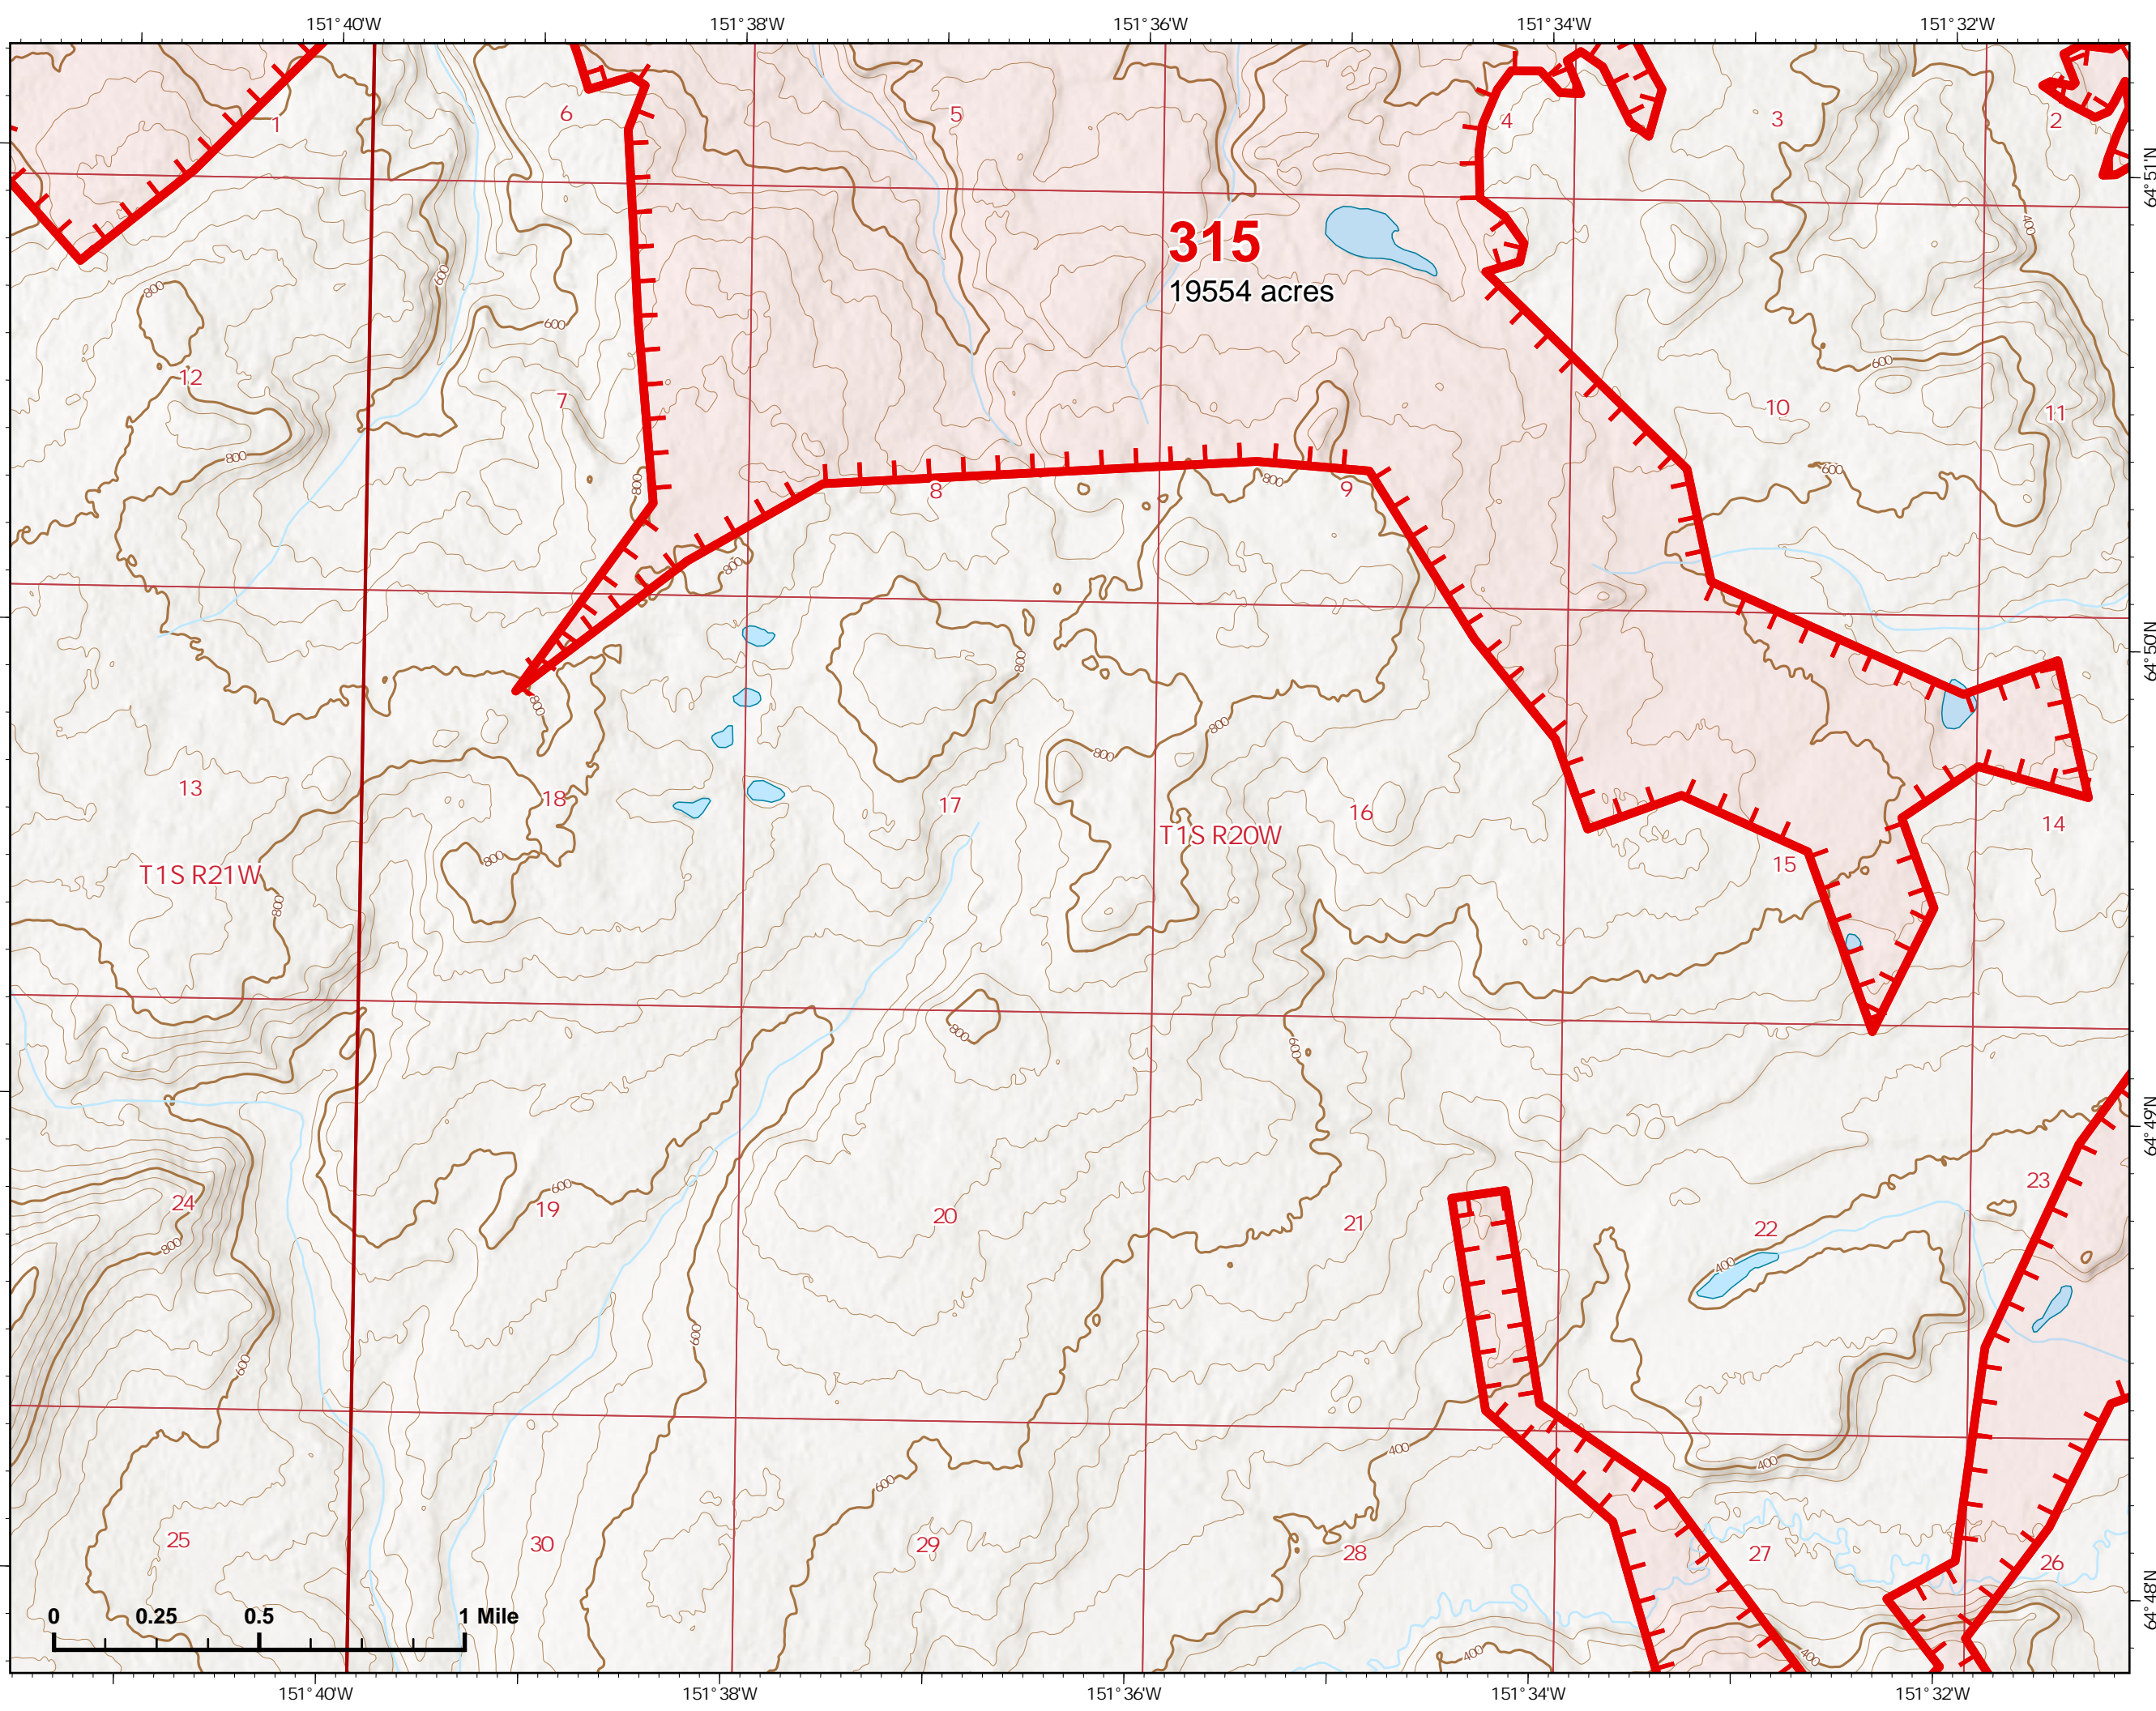

06/29/2022

Fire: 315 (Chitanana)

Page 315 - 3

-  Wildfire Daily Fire Perimeter
-  Fire Edge

6/28/2022

IAP Map

Bean Complex
AKTAD231898

06/29/2022

Fire: 315 (Chitanana)

Page 315 - 4

-  Division Break
-  Wildfire Daily Fire Perimeter
-  Fire Edge
-  Structure

6/28/2022

IAP Map

Bean Complex
AKTAD231898

06/29/2022

Fire: 315 (Chitanana)