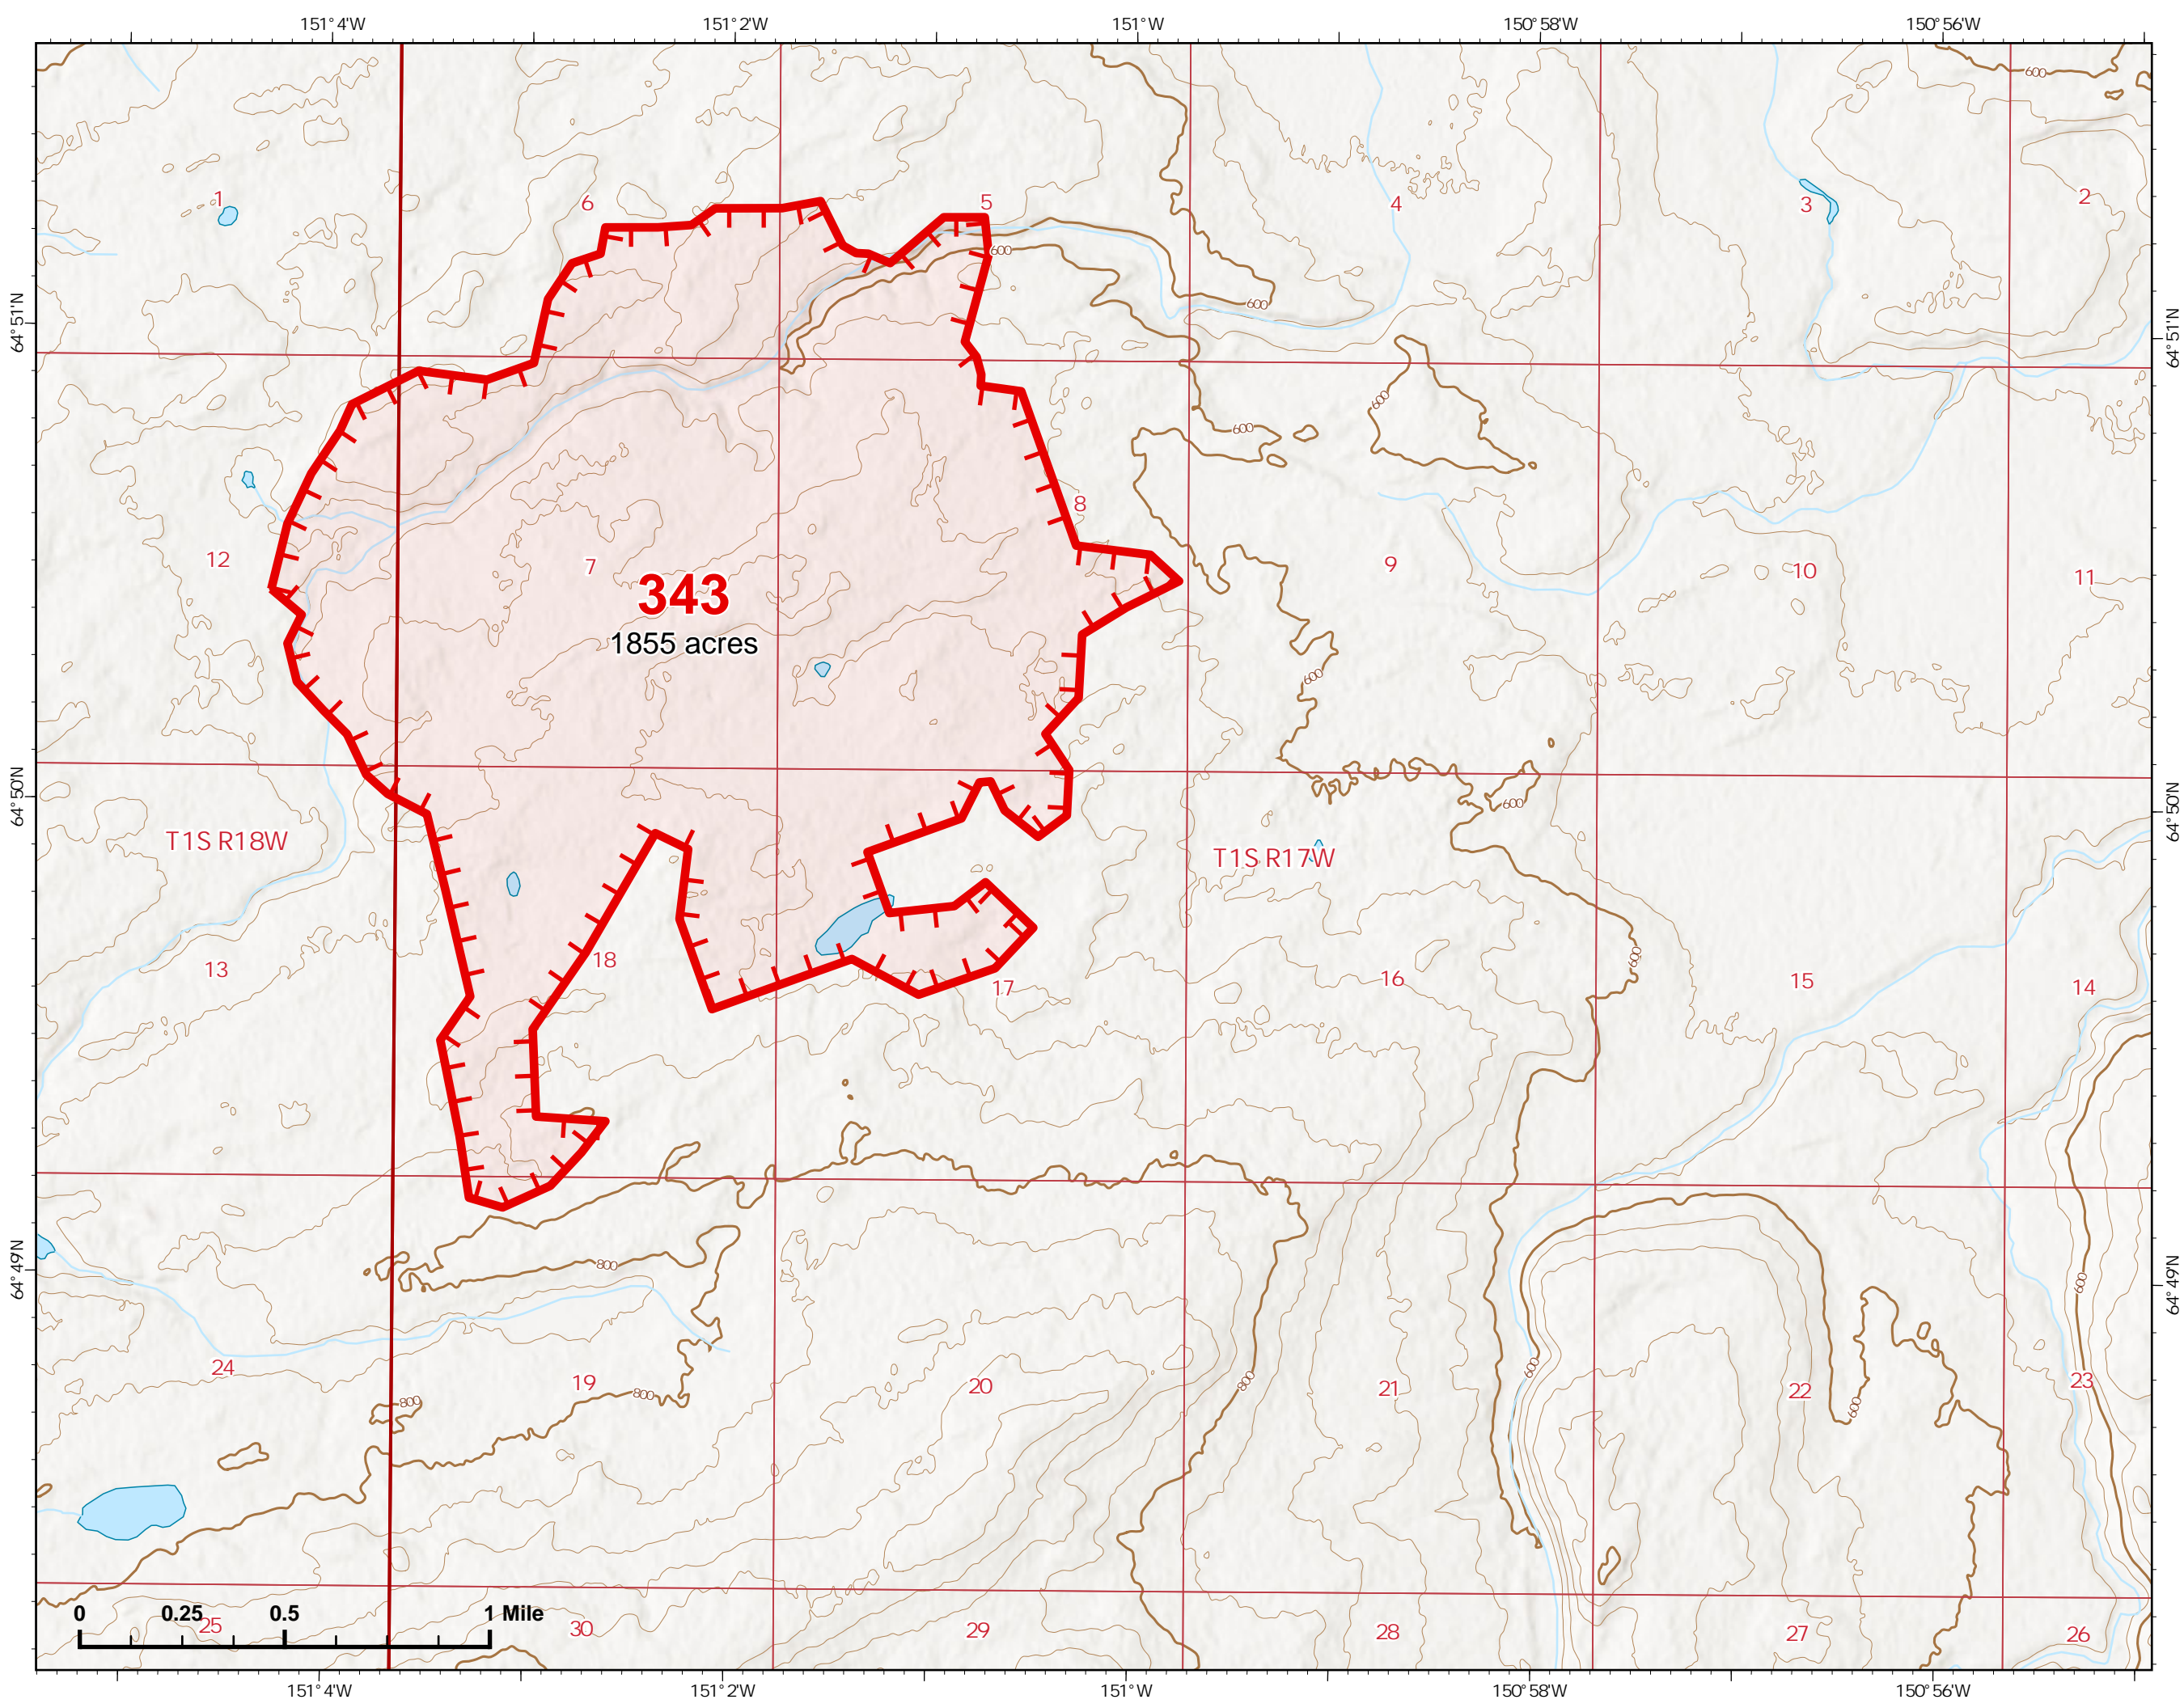

6/28/2022

IAP Map

Bean Complex
AKTAD231898

06/29/2022

Fire: 343 (Dragon)

Page 343 - 1

 Wildfire Daily Fire Perimeter

6/28/2022

IAP Map

Bean Complex
AKTAD231898

06/29/2022

Fire: 327 (Hutlinana)

Page 327 - 1

-  Wildfire Daily Fire Perimeter
-  Fire Edge

6/28/2022

IAP Map

Bean Complex
AKTAD231898

06/29/2022

Fire: 310 (Tanana River)

Page 310 - 1

 Wildfire Daily Fire Perimeter

 Fire Edge

6/28/2022

0 0.25 0.5 1 Mile

IAP Map

Bean Complex
AKTAD231898

06/29/2022

Fire: 310 (Tanana River)

Page 310 - 2

-  Wildfire Daily Fire Perimeter
-  Fire Edge

6/28/2022

IAP Map