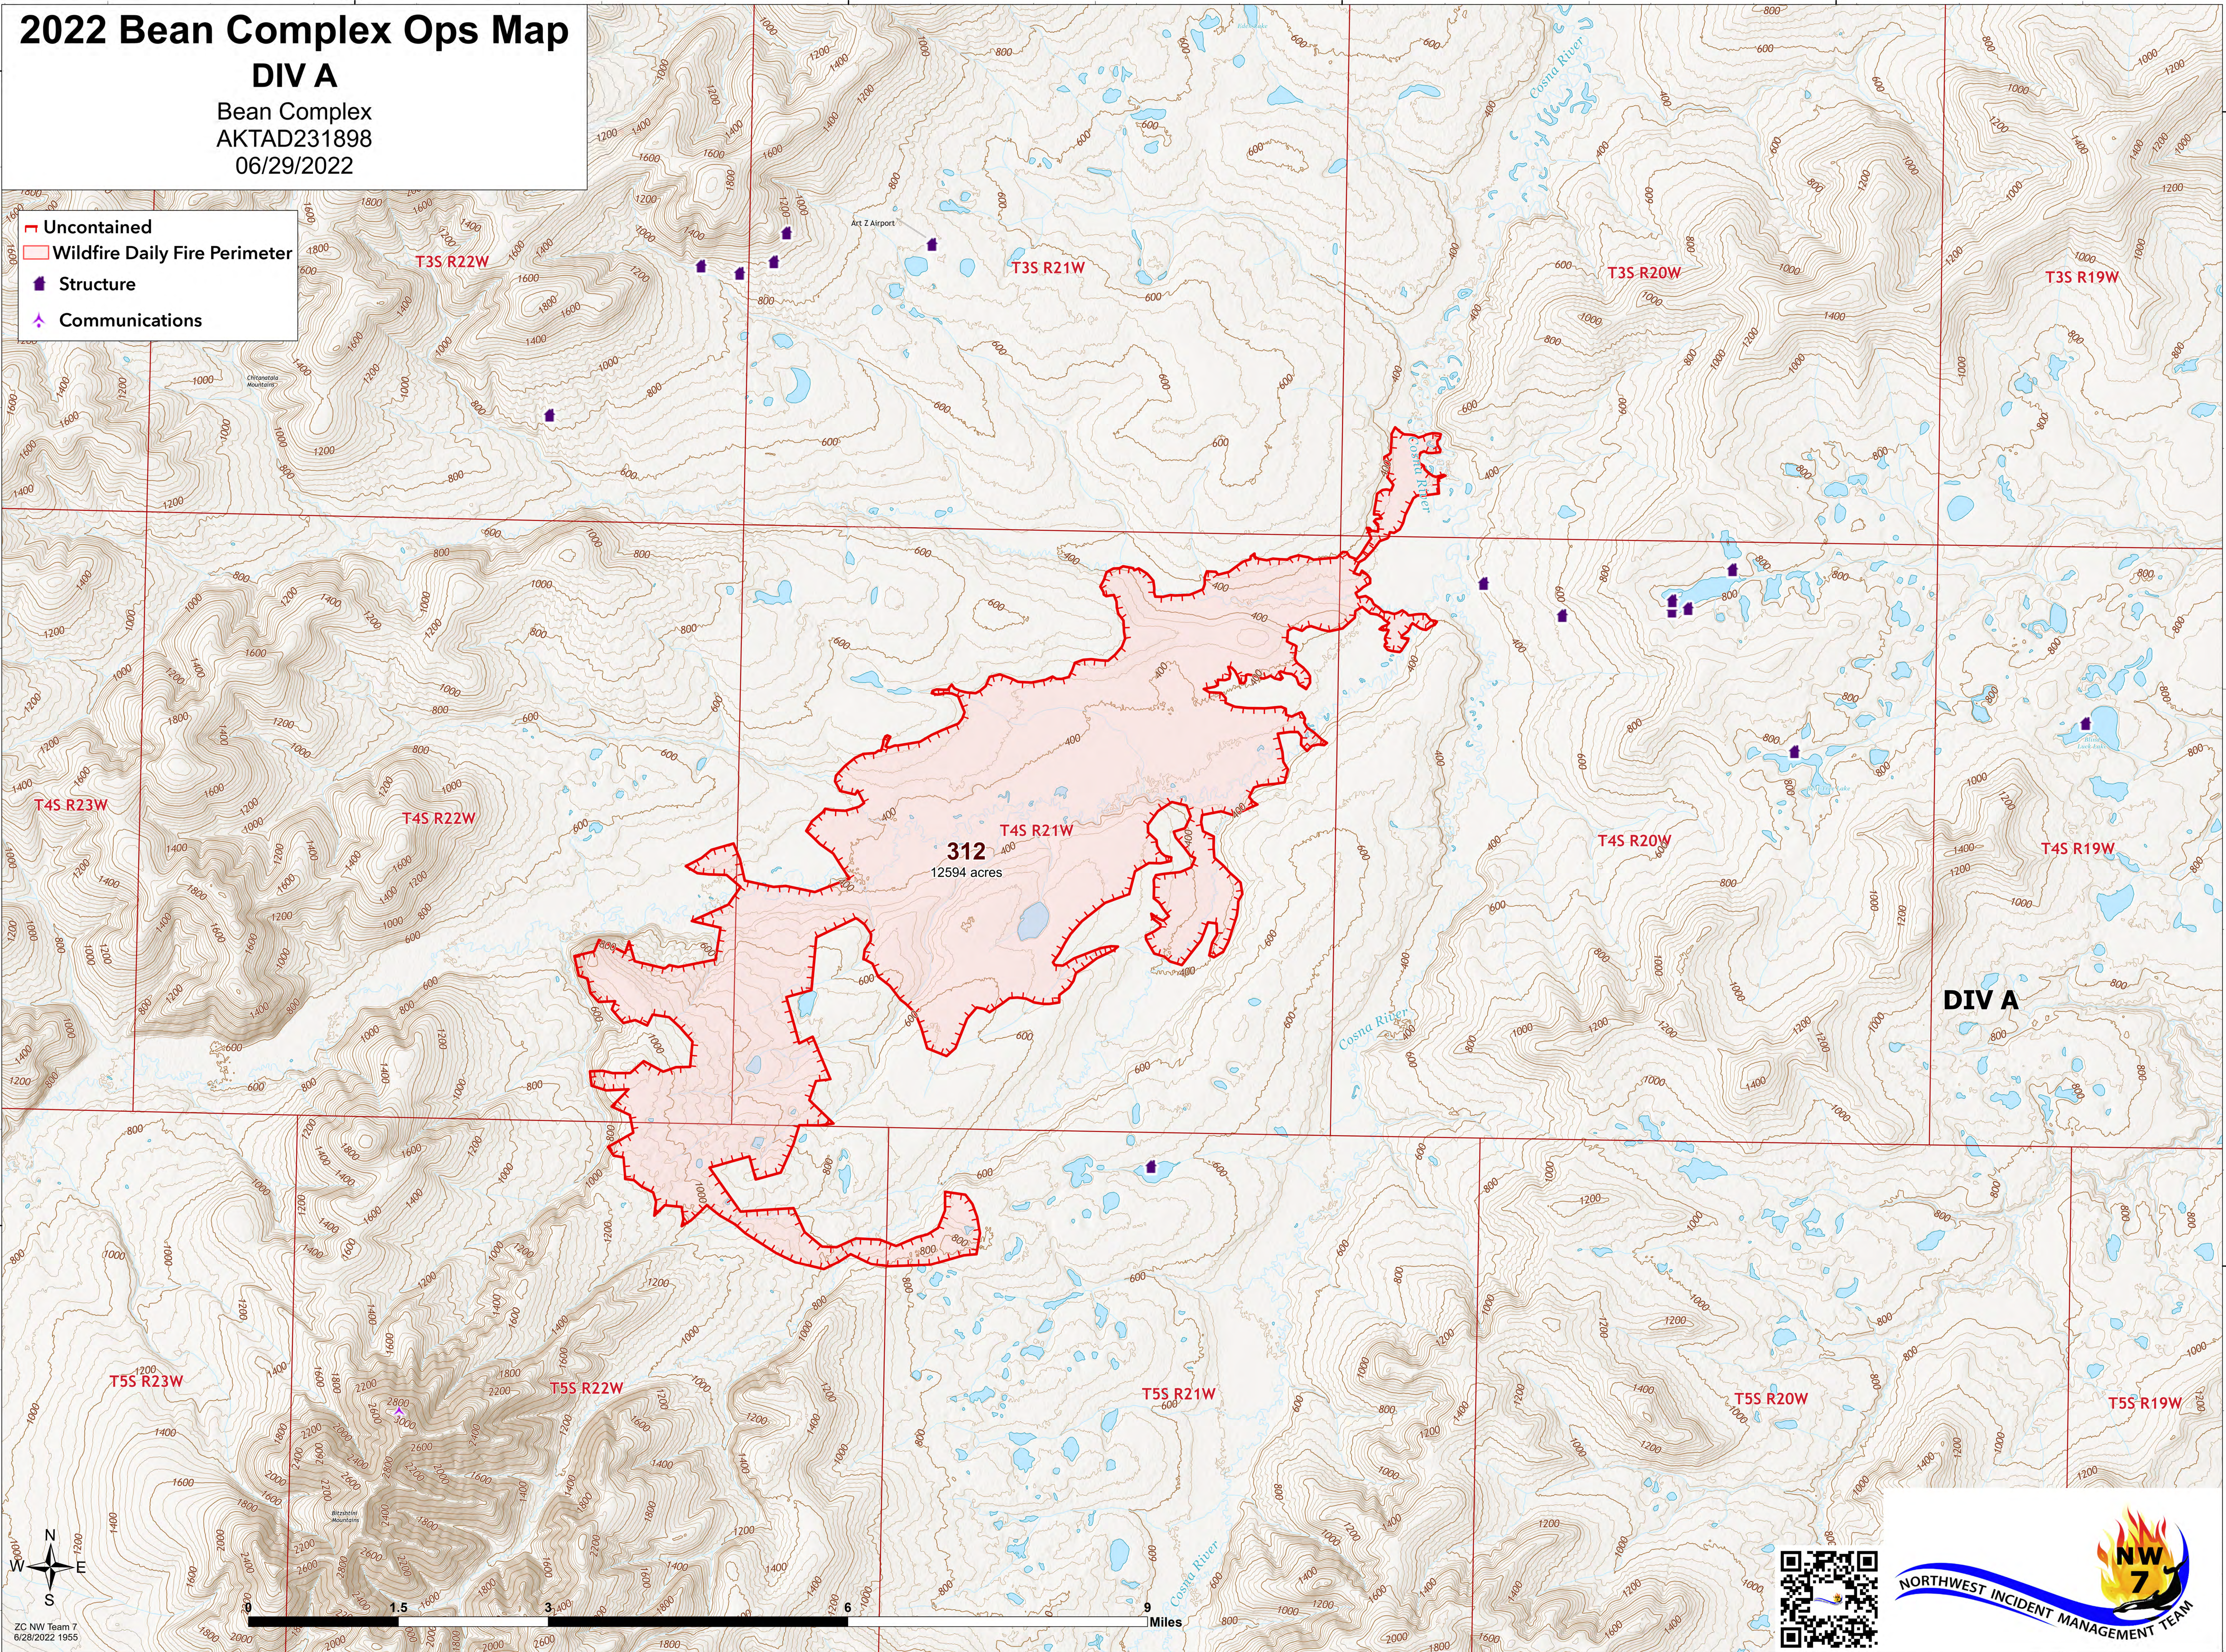

2022 Bean Complex Ops Map

DIV A

Bean Complex
AKTAD231898
06/29/2022

- Uncontained
- Wildfire Daily Fire Perimeter
- Structure
- Communications

DIV A