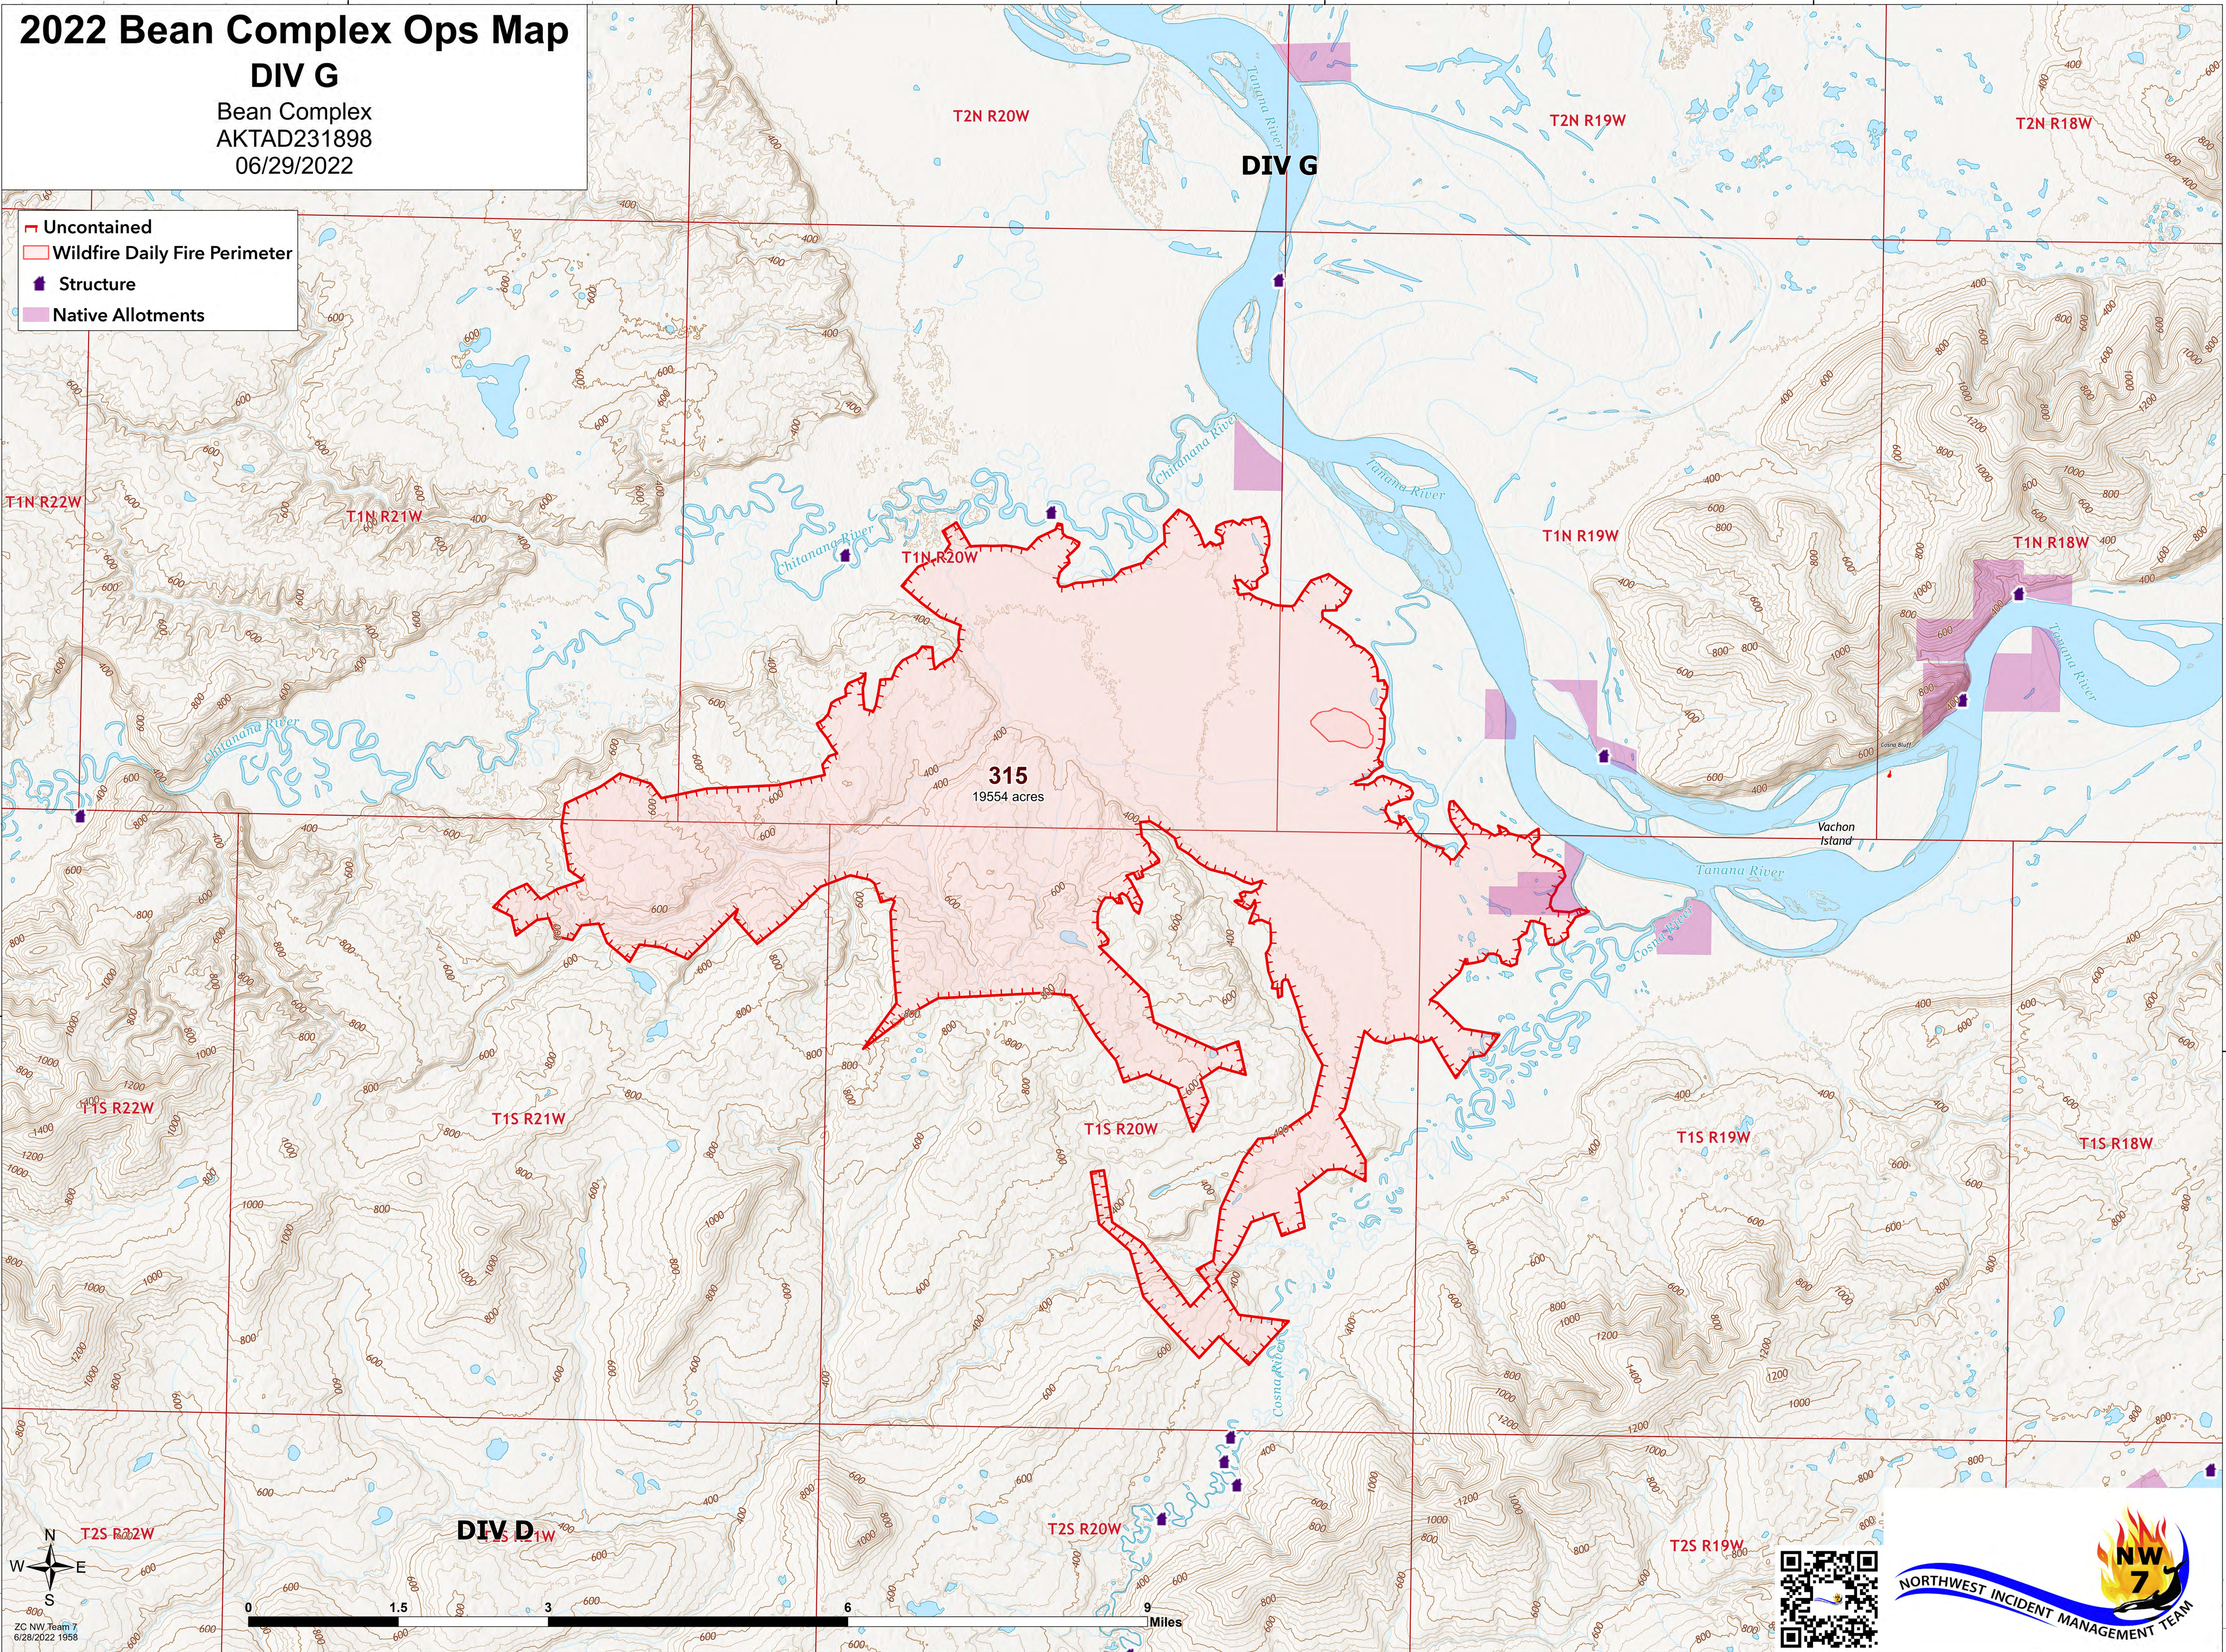

# 2022 Bean Complex Ops Map

## DIV G

Bean Complex  
AKTAD231898  
06/29/2022

- Uncontained
- Wildfire Daily Fire Perimeter
- Structure
- Native Allotments

ZC NW Team 7  
6/28/2022 1958