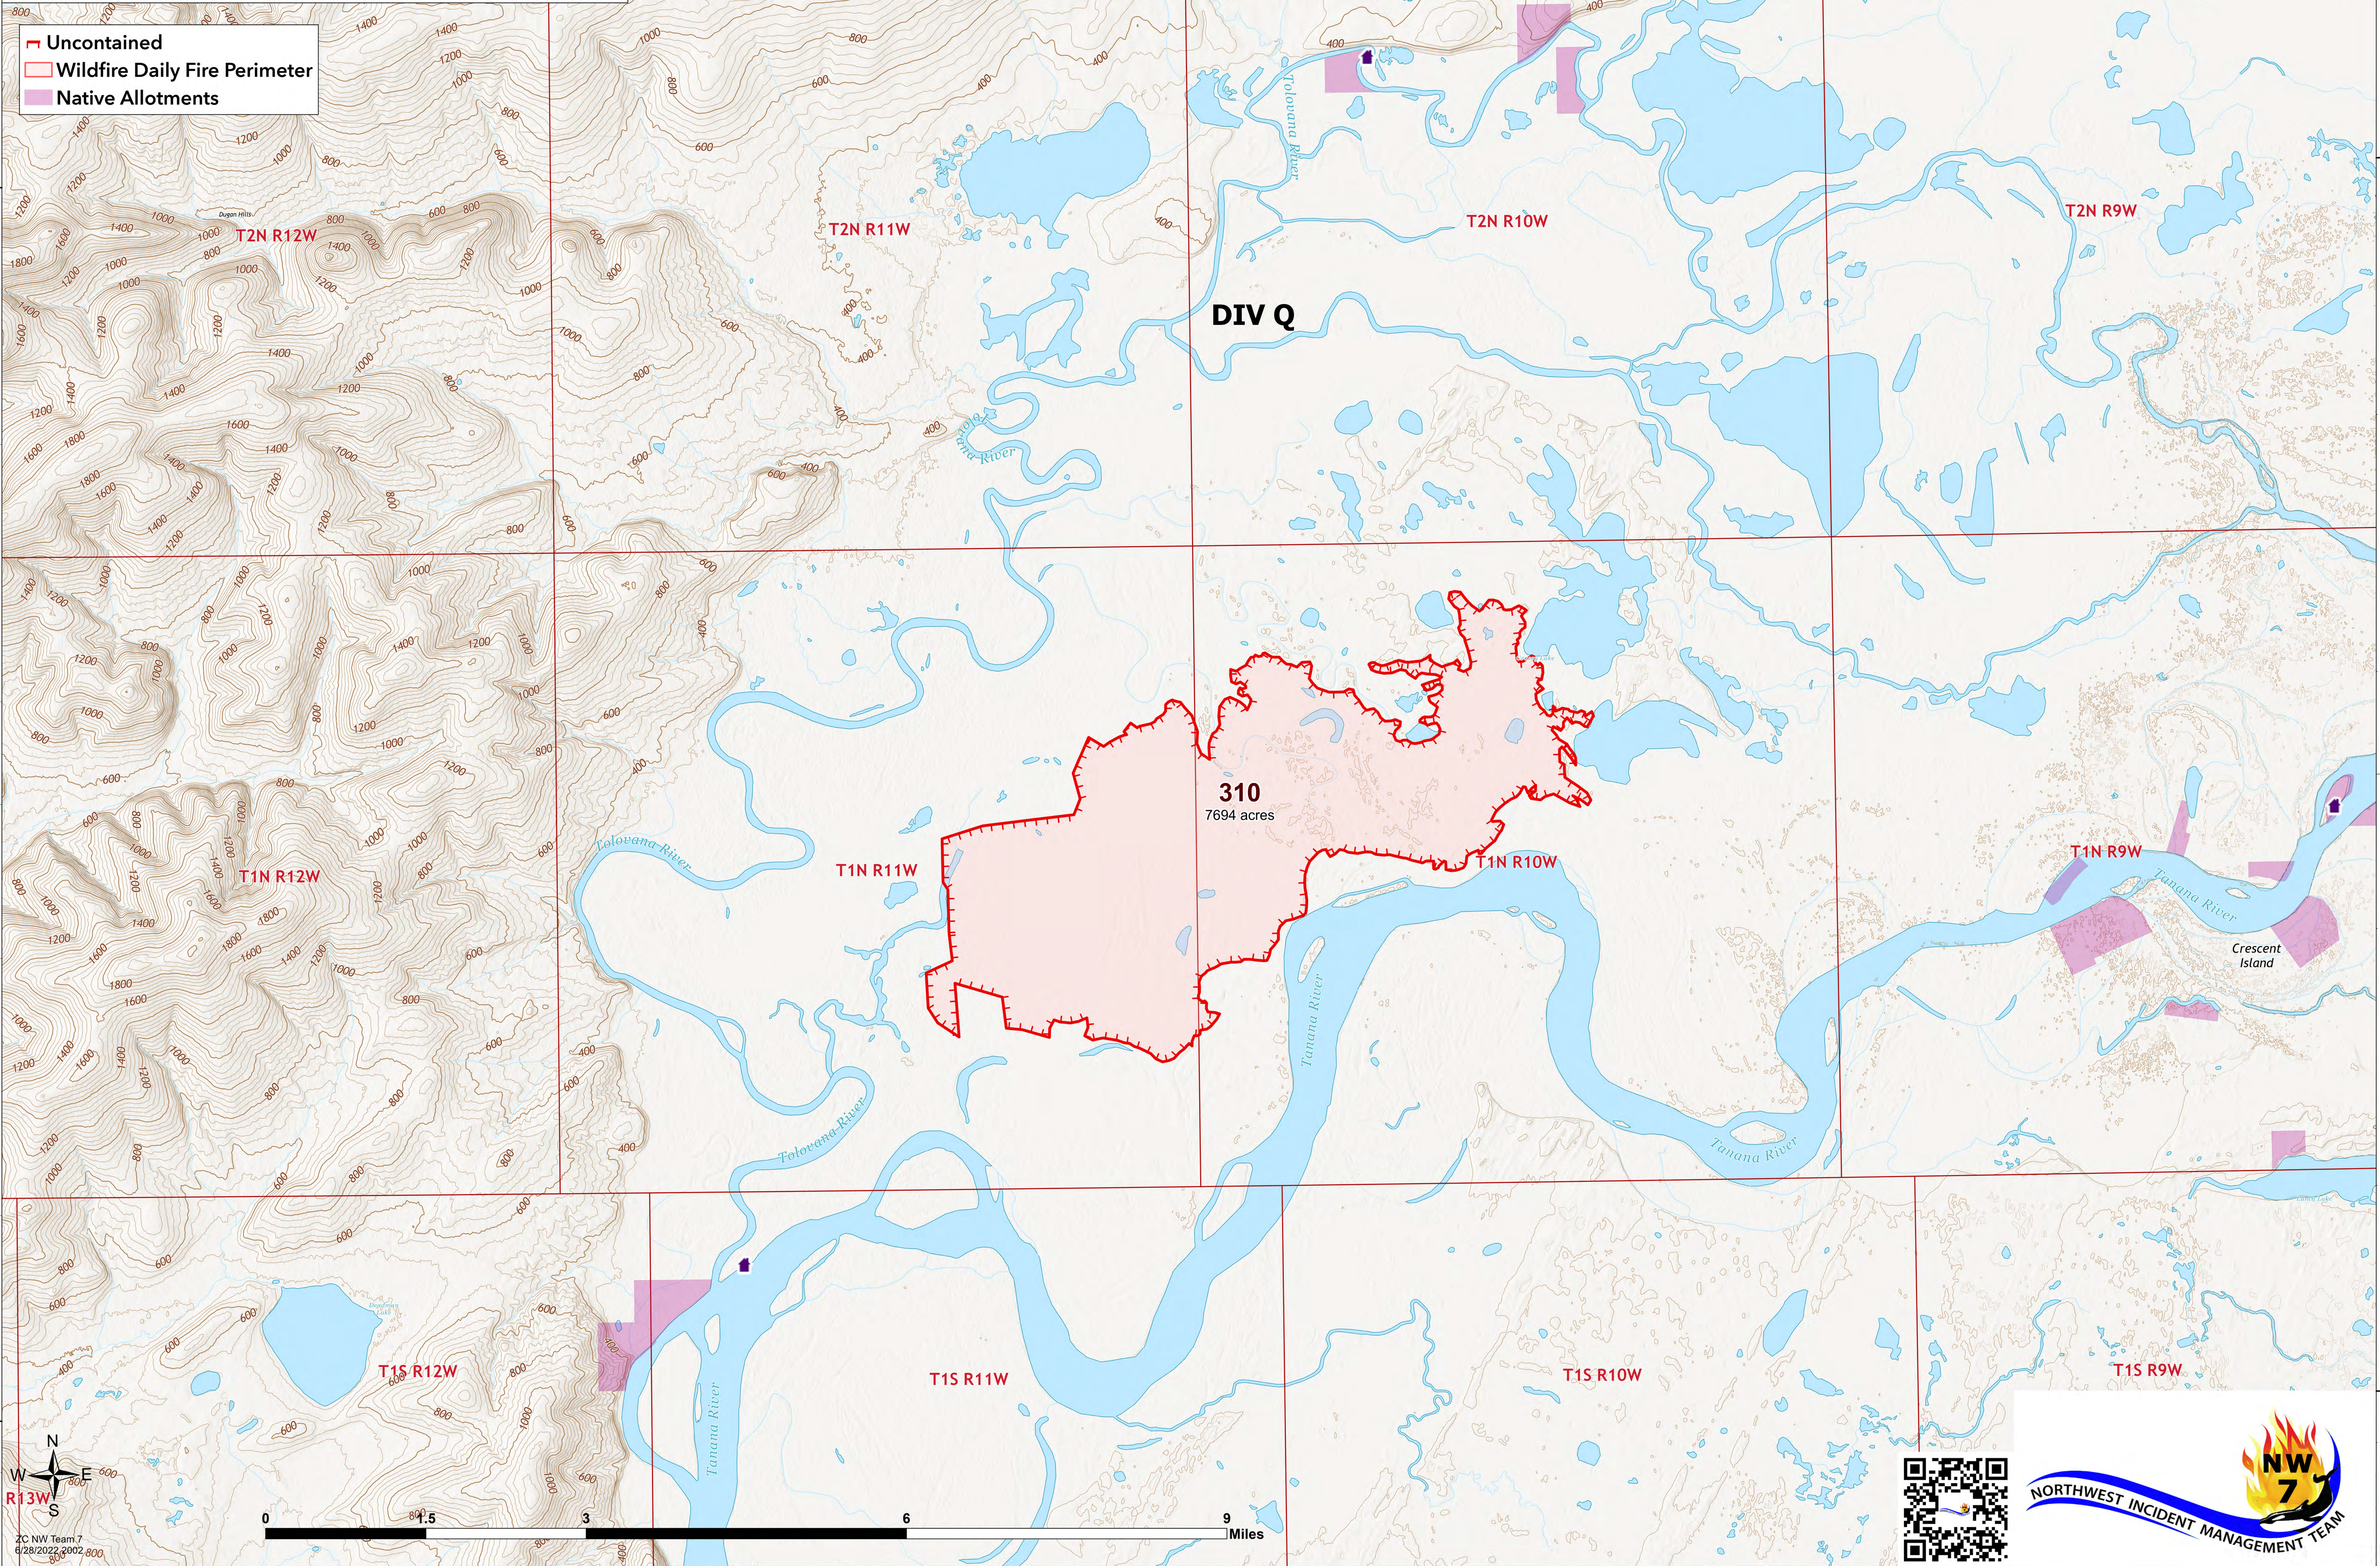

# 2022 Bean Complex Ops Map

## DIV Q

Bean Complex  
AKTAD231898  
06/29/2022

- Uncontained
- Wildfire Daily Fire Perimeter
- Native Allotments

DIV Q

310  
7694 acres

2C NW Team 7  
6/28/2022 2002.800