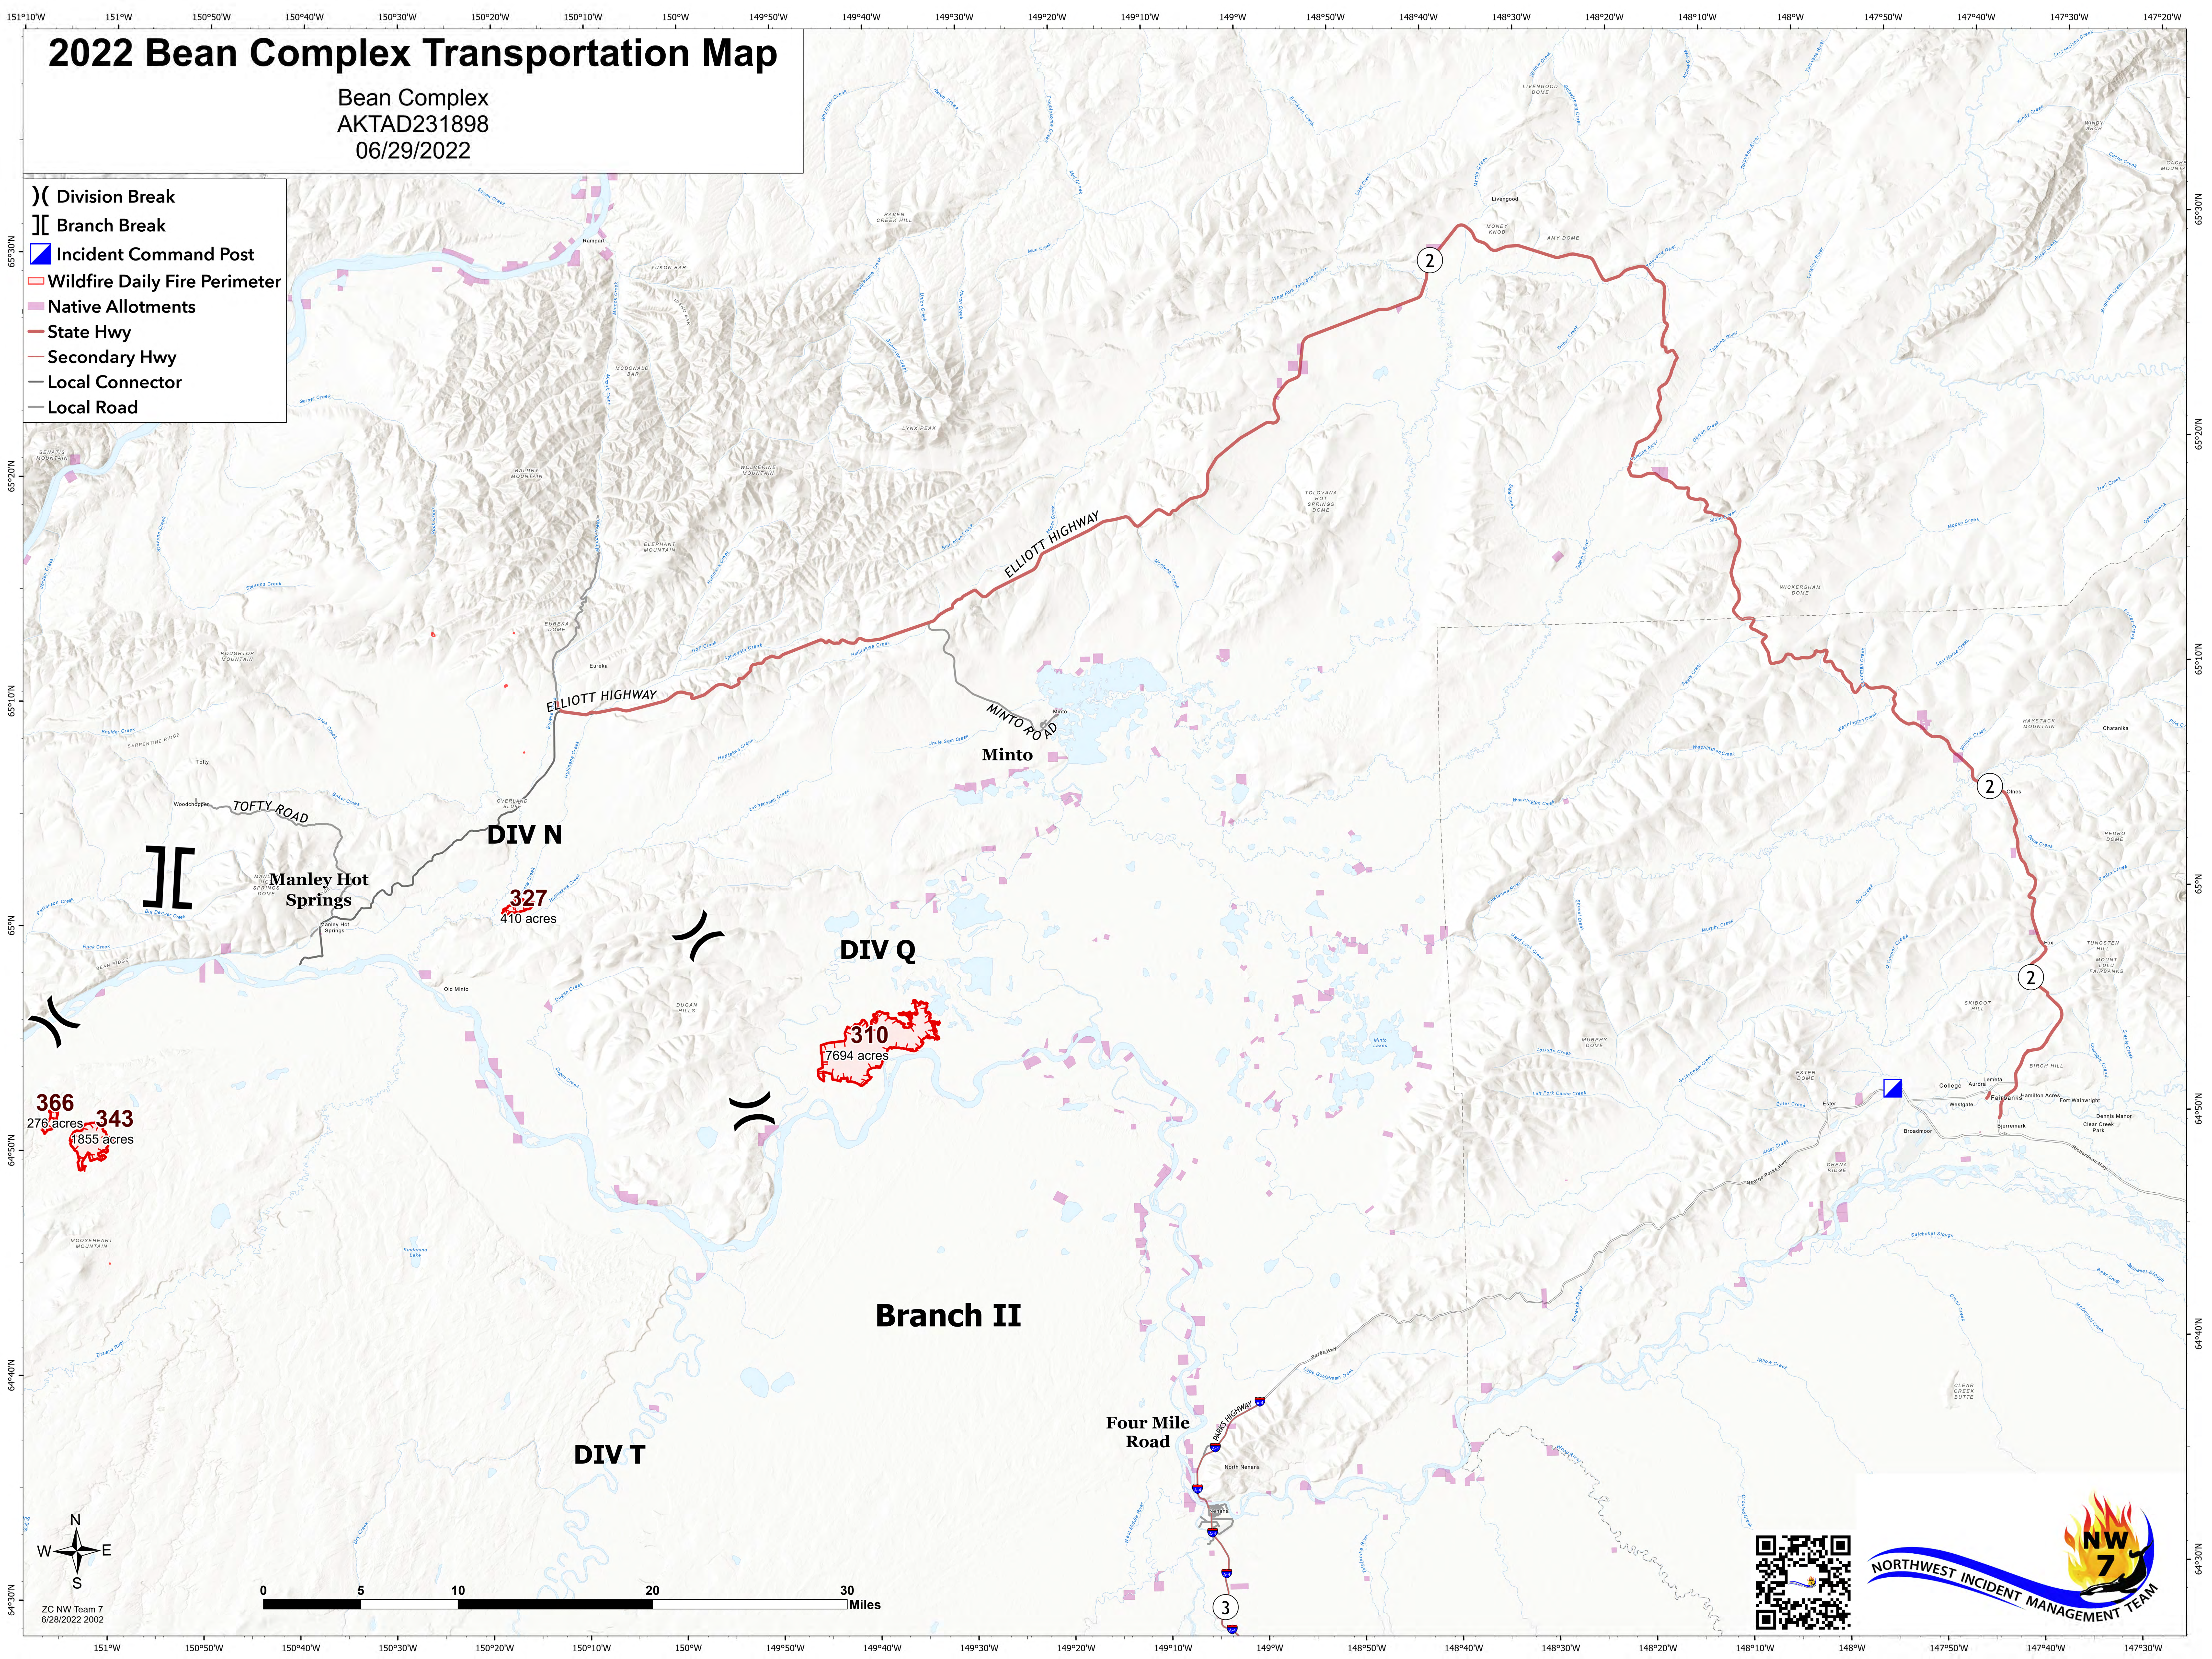

# 2022 Bean Complex Transportation Map

Bean Complex  
AKTAD231898  
06/29/2022

- )( Division Break
- ][ Branch Break
- Incident Command Post
- ▭ Wildfire Daily Fire Perimeter
- Native Allotments
- State Hwy
- Secondary Hwy
- Local Connector
- Local Road

ZC NW Team 7  
6/28/2022 2002