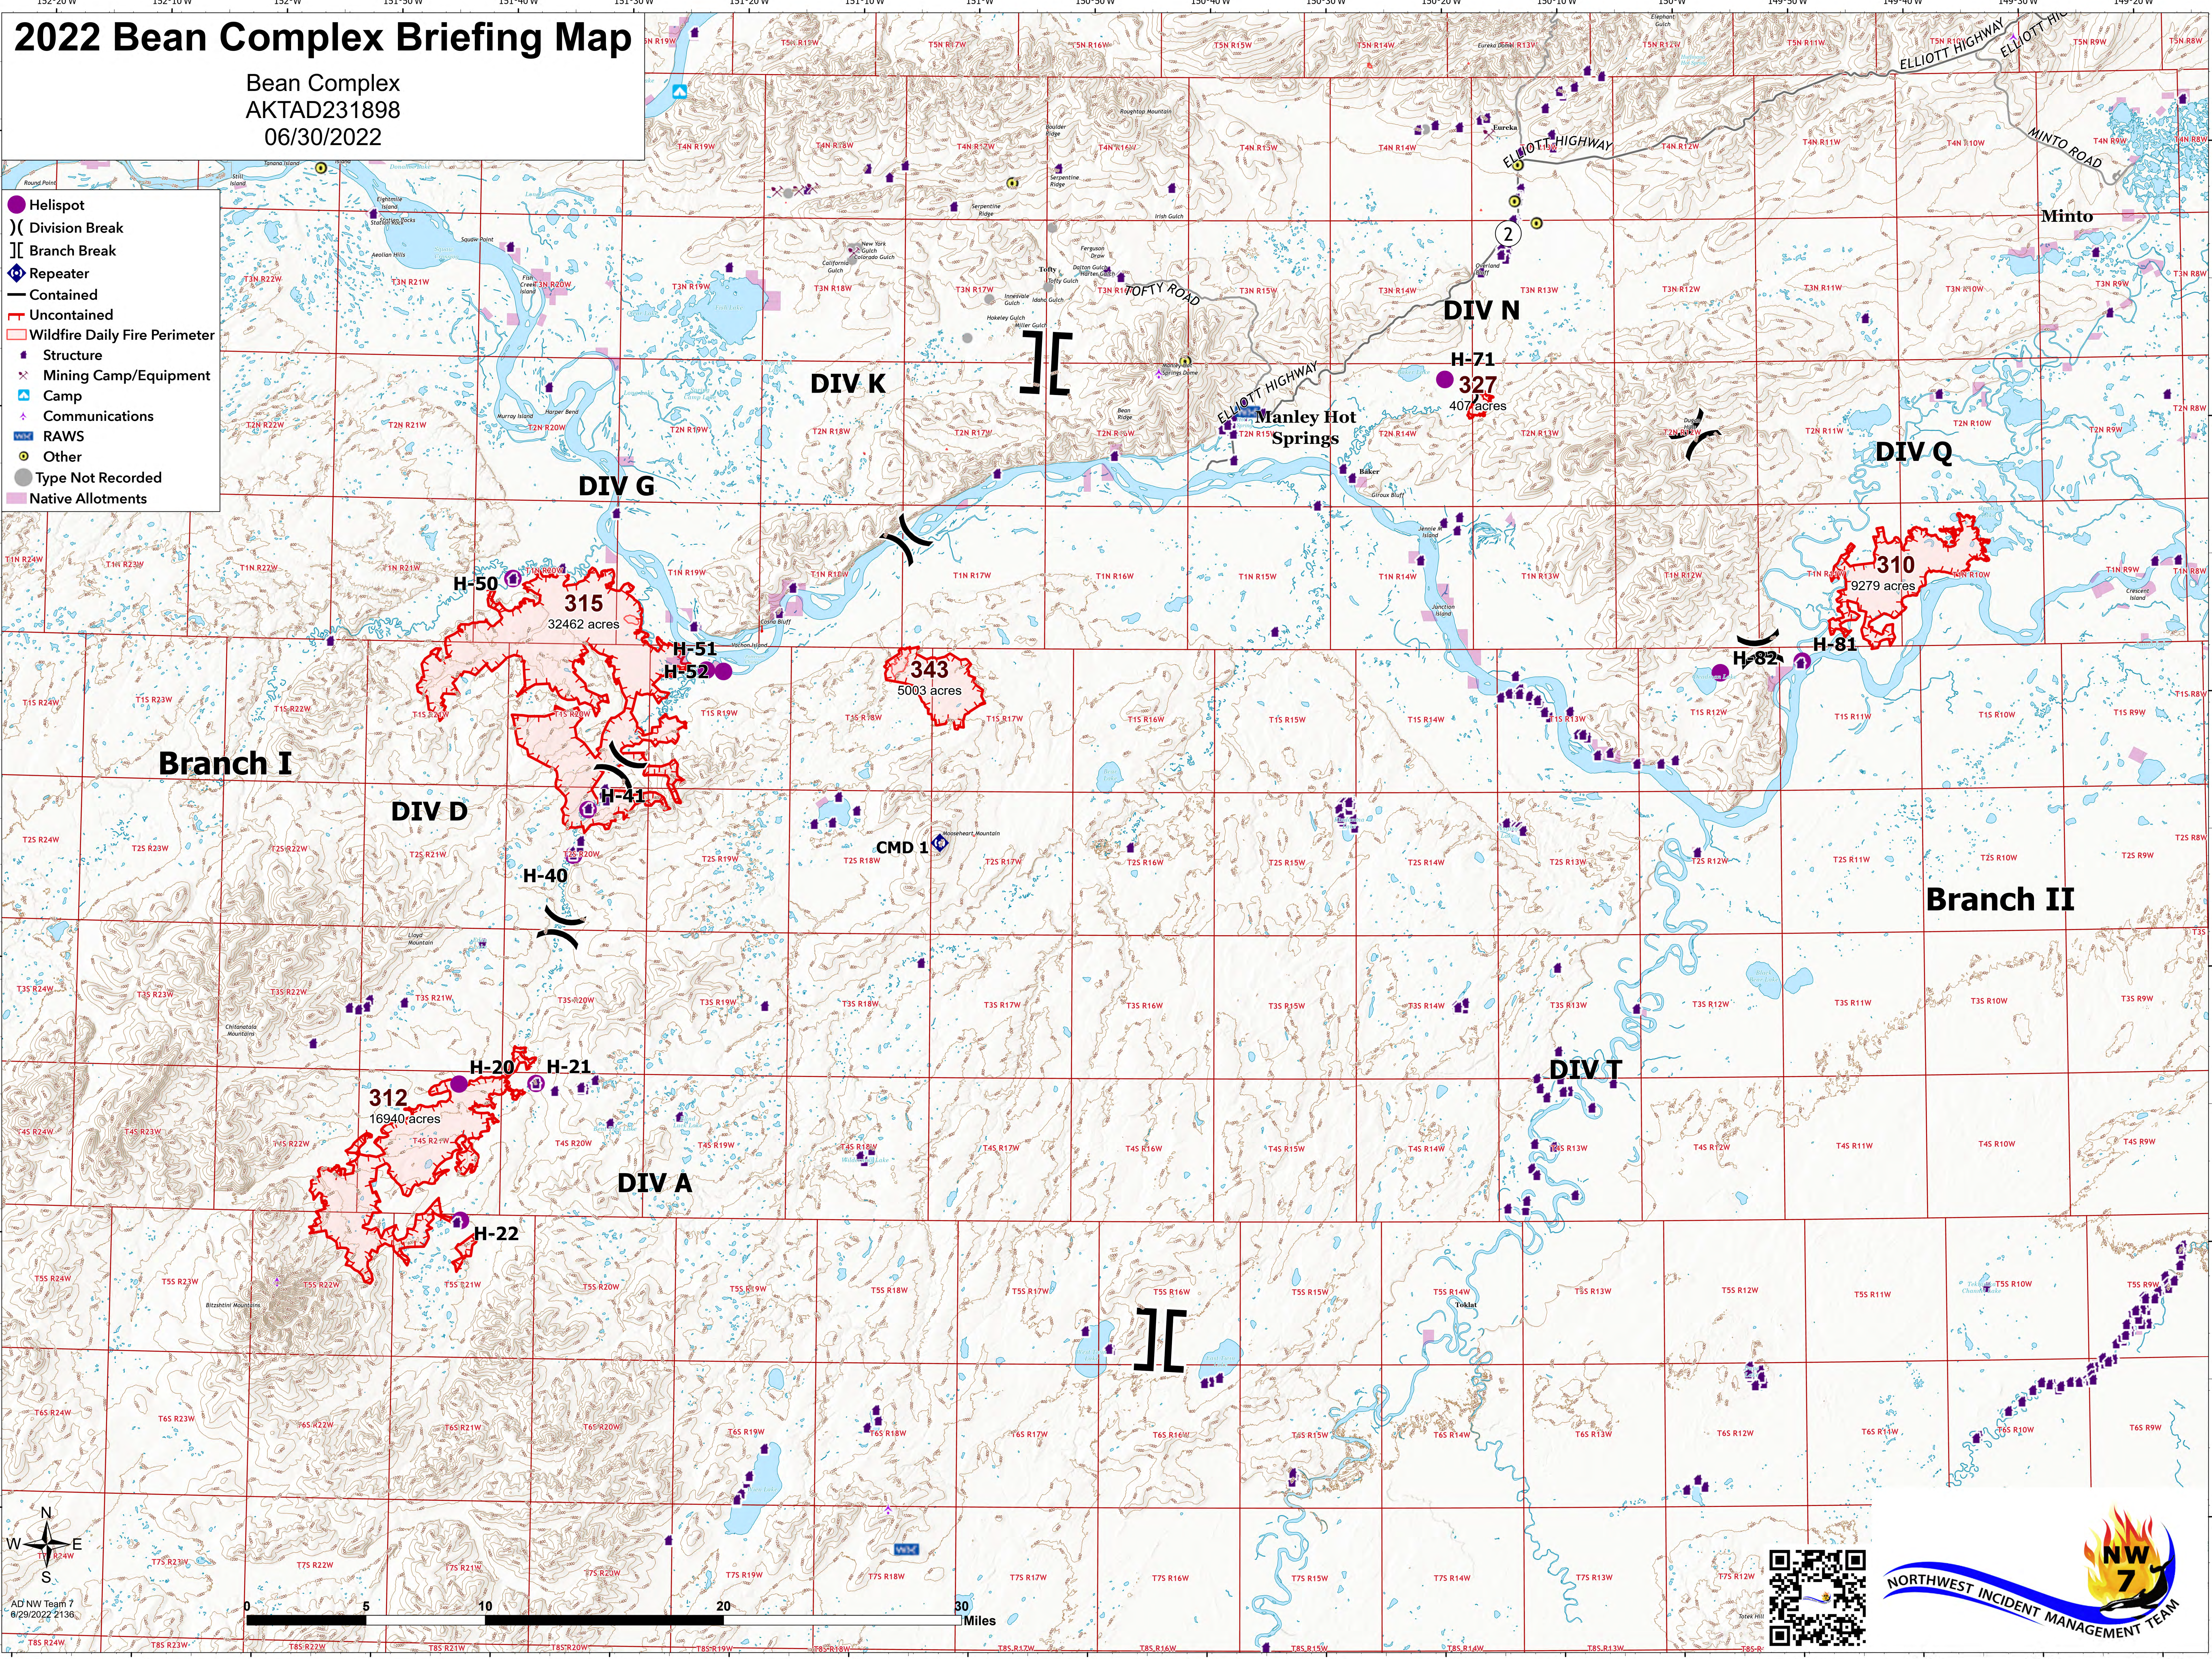

# 2022 Bean Complex Briefing Map

Bean Complex  
AKTAD231898  
06/30/2022

- Helispot
- ) ( Division Break
- ] [ Branch Break
- ⬢ Repeater
- Contained
- Uncontained
- ▭ Wildfire Daily Fire Perimeter
- ▭ Structure
- ✕ Mining Camp/Equipment
- ⬢ Camp
- ⬢ Communications
- ⬢ RAWS
- Other
- Type Not Recorded
- ▭ Native Allotments

AD NW Team 7  
6/29/2022 2136