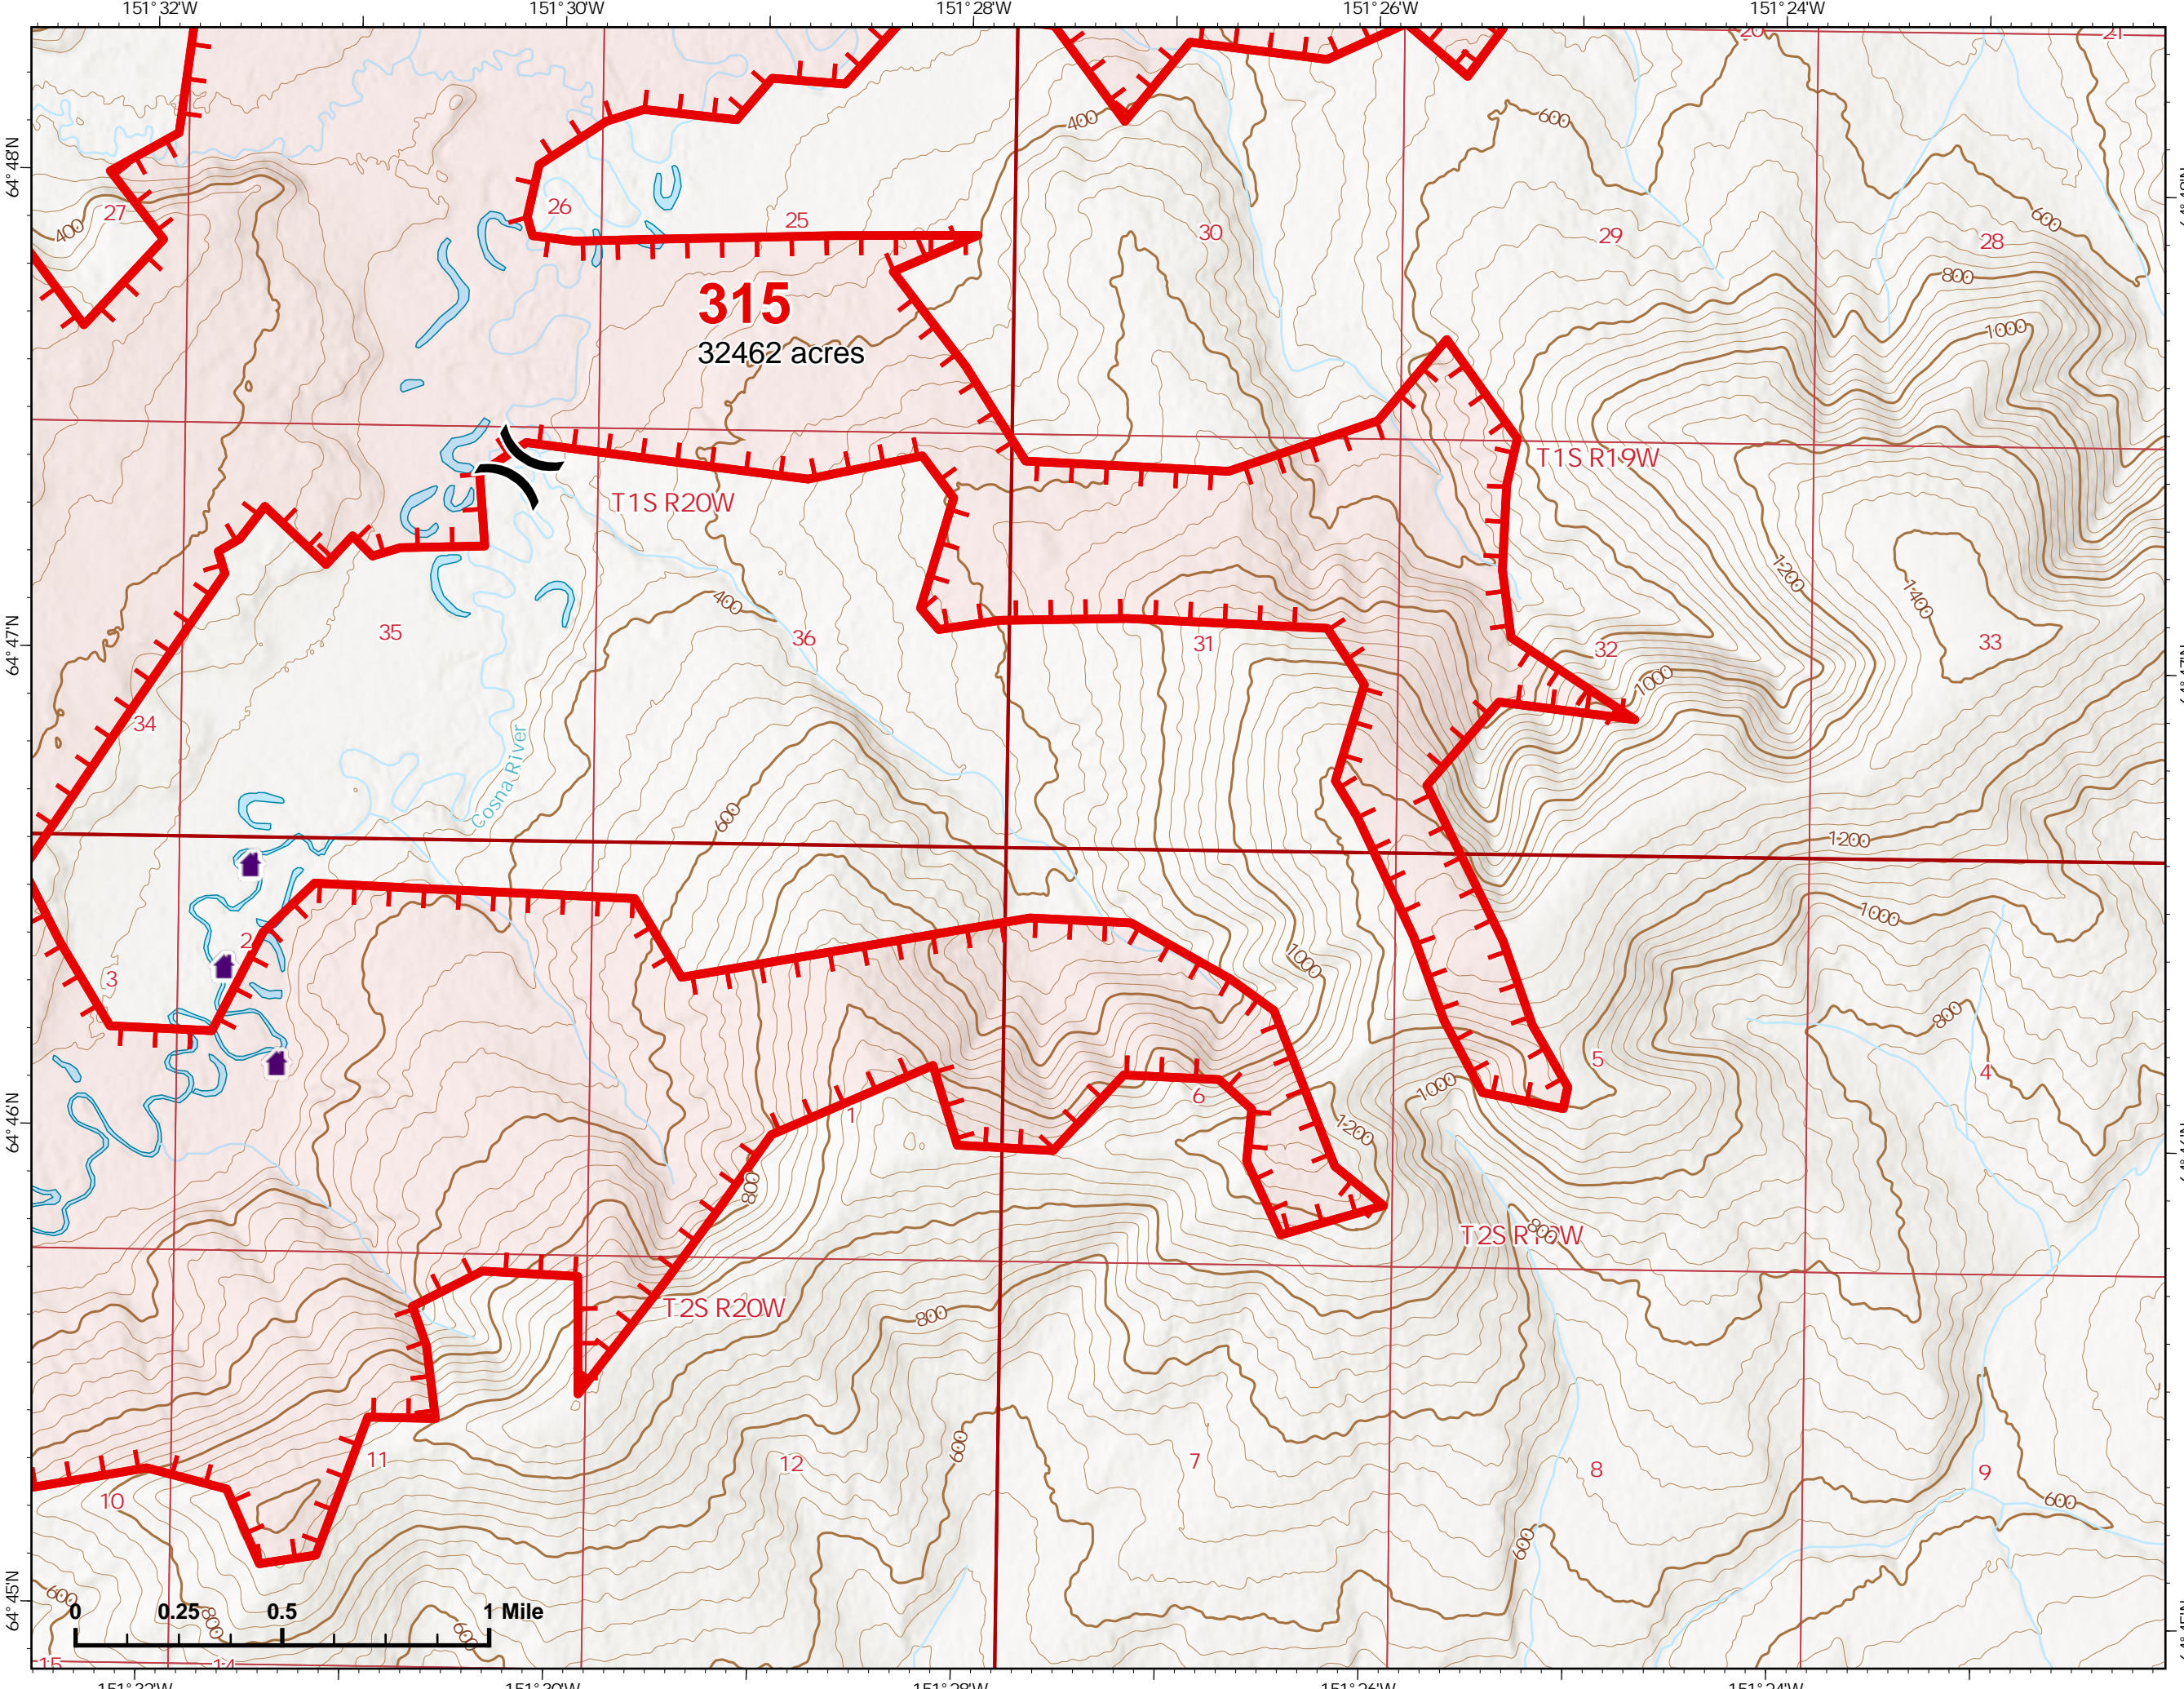

-  Helispot
-  Wildfire Daily Fire Perimeter
-  Fire Edge
-  Structure

Z. Cravens
6/29/2022

IAP Map

Bean Complex
AKTAD231898

06/30/2022

Fire: 315 (Chitanana)

Page 315 - 5

-  Division Break
-  Wildfire Daily Fire Perimeter
-  Fire Edge
-  Structure

Z. Cravens
6/29/2022

IAP Map

Bean Complex
AKTAD231898

06/30/2022

Fire: 315 (Chitanana)

Page 315 - 6

-  Helispot
-  Wildfire Daily Fire Perimeter
-  Fire Edge
-  Native Allotments

Z. Cravens
6/29/2022

Fire: 327 (Hutlinana)

Page 327 - 1

-  Helispot
-  Wildfire Daily Fire Perimeter
-  Fire Edge

Z. Cravens
6/29/2022

IAP Map

Bean Complex
AKTAD231898
06/30/2022

Fire: 310 (Tanana River)

Page 310 - 1

-  Wildfire Daily Fire Perimeter
-  Fire Edge

Z. Cravens
6/29/2022

IAP Map

Bean Complex
AKTAD231898
06/30/2022

Fire: 310 (Tanana River)

Page 310 - 2

-  Helispot
-  Wildfire Daily Fire Perimeter
-  Fire Edge
-  Structure