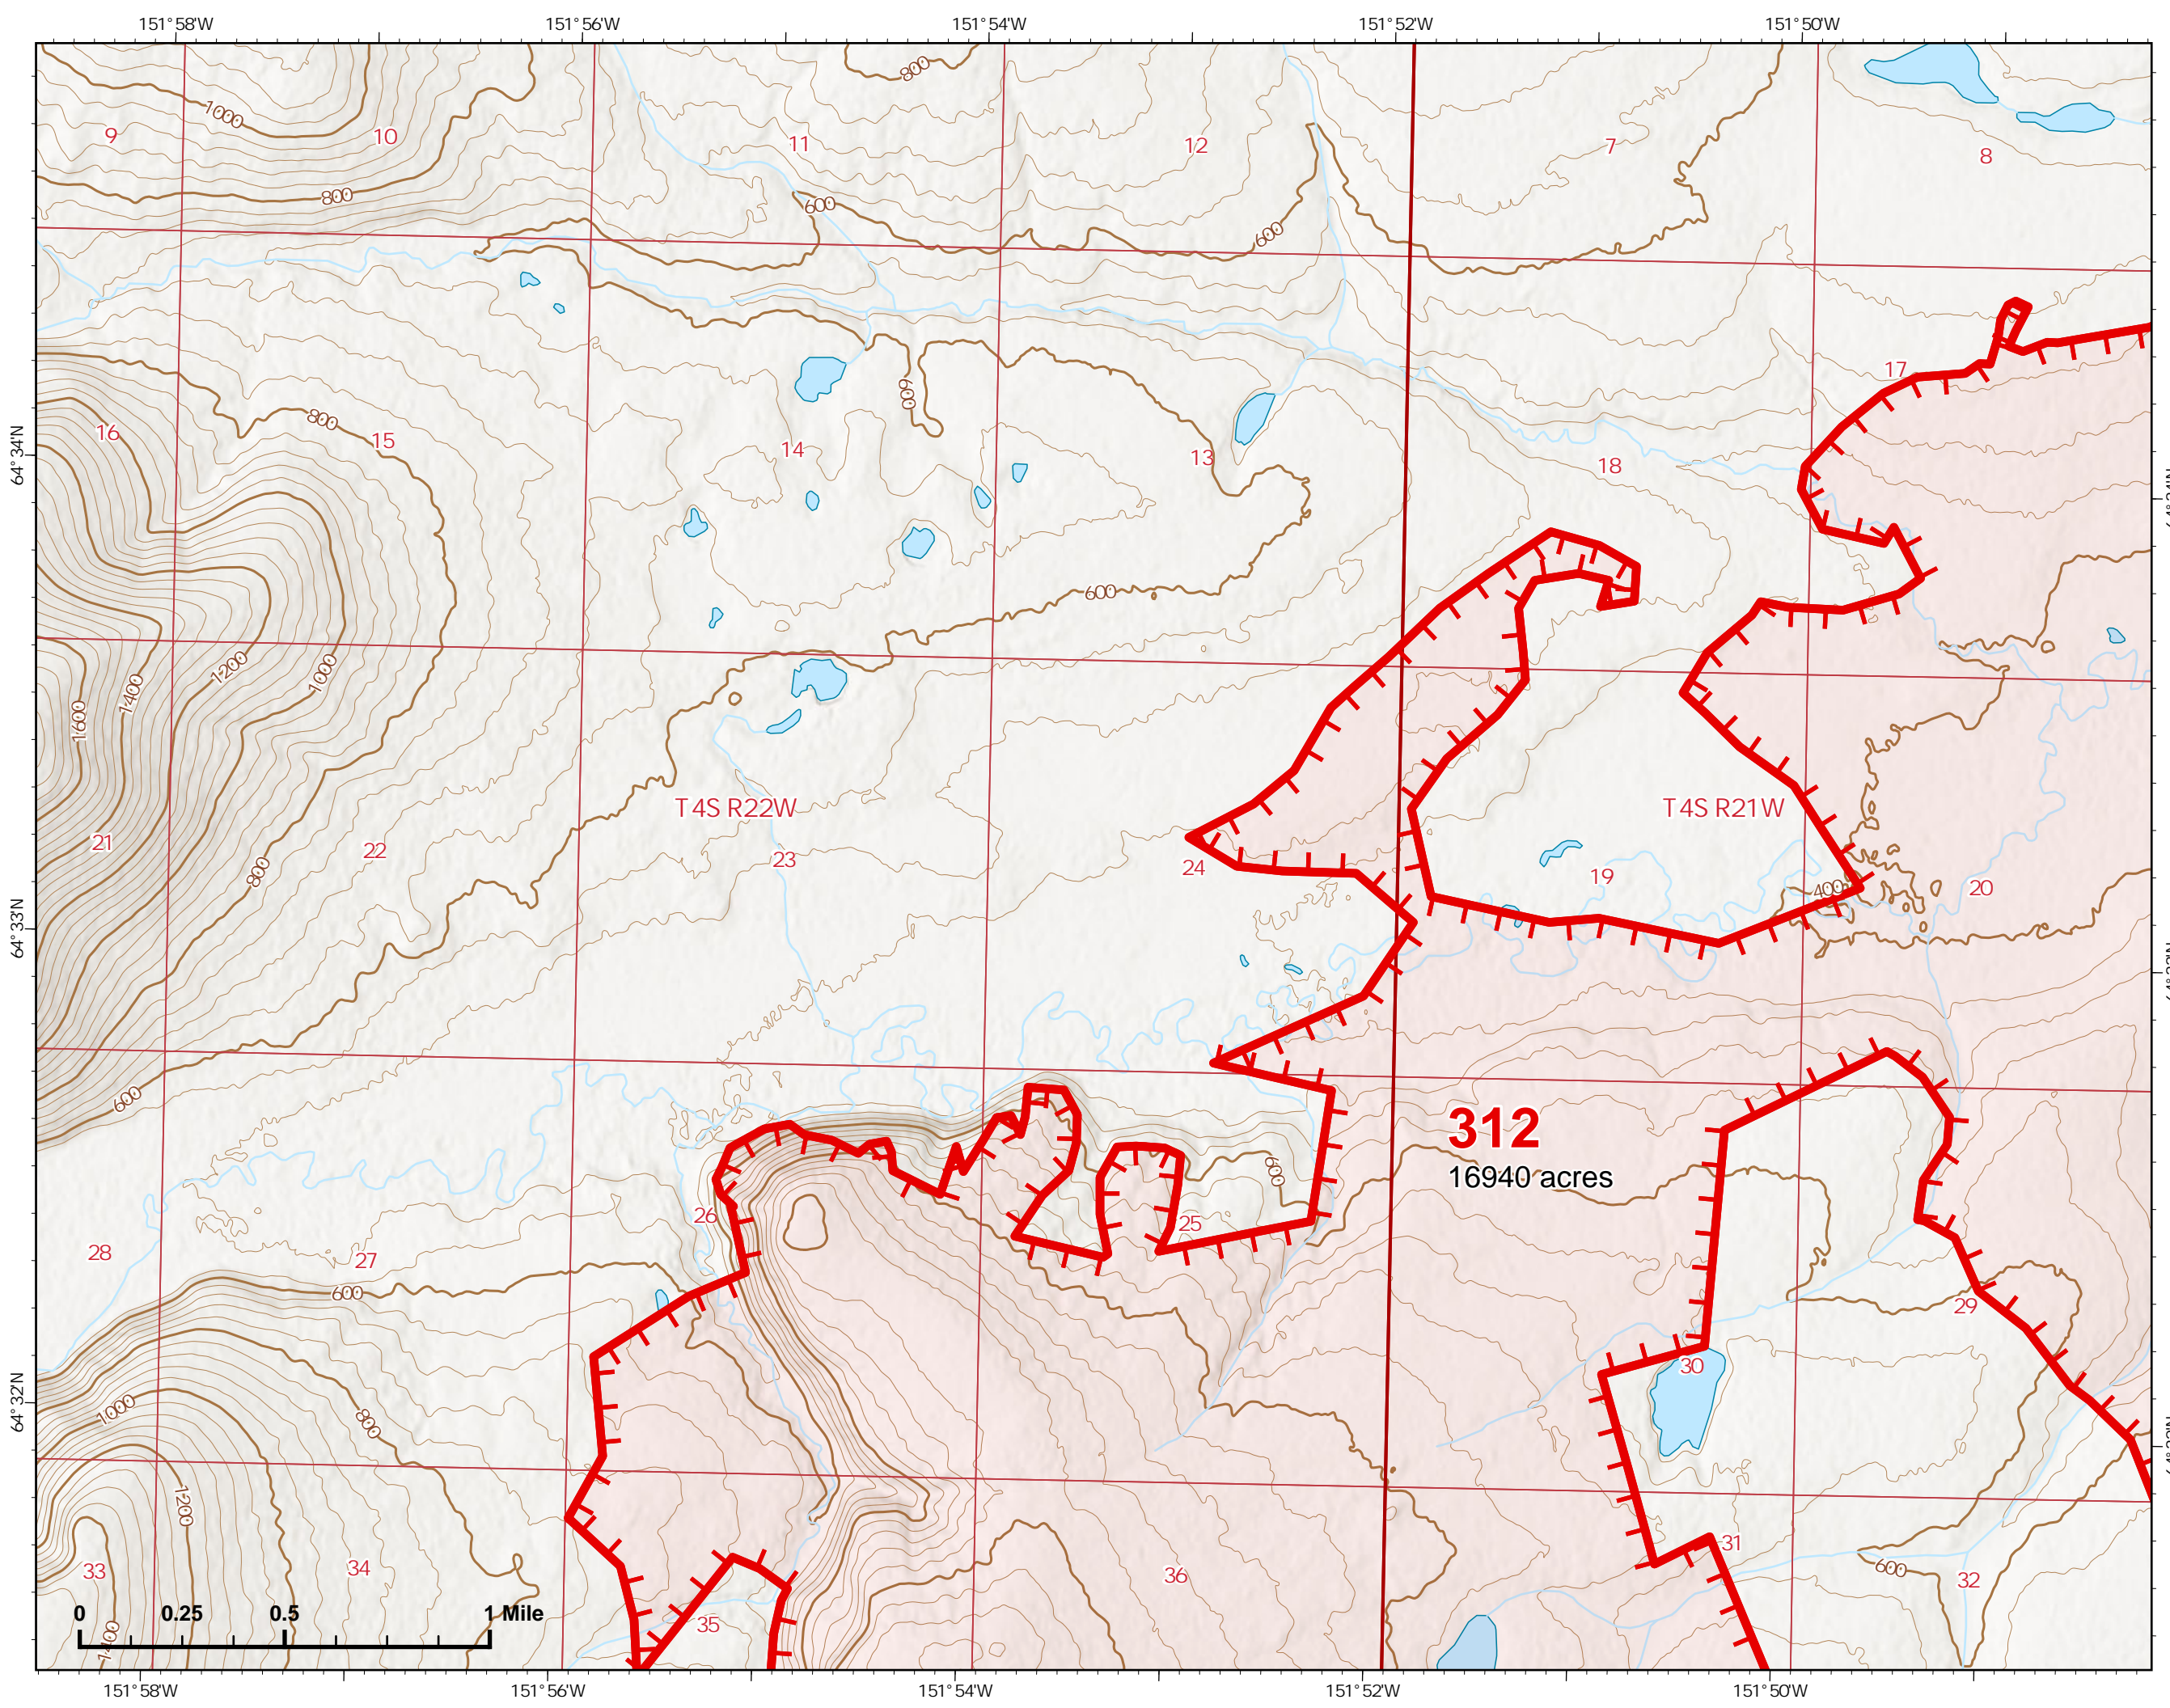

Page 312 - 1

-  Helispot
-  Wildfire Daily Fire Perimeter
-  Fire Edge
-  Structure

Z. Cravens
6/29/2022

IAP Map

Bean Complex
AKTAD231898

06/30/2022

Fire: 312 (Bitzshitini)

Page 312 - 2

-  Wildfire Daily Fire Perimeter
-  Fire Edge

Z. Cravens
6/29/2022

IAP Map

Bean Complex
AKTAD231898

06/30/2022

Fire: 312 (Bitzshitini)

Page 312 - 3

-  Wildfire Daily Fire Perimeter
-  Fire Edge
-  Communications

-  Wildfire Daily Fire Perimeter
-  Fire Edge

Z. Cravens
6/29/2022

IAP Map

Bean Complex
AKTAD231898
06/30/2022

Fire: 310 (Tanana River)

Page 310 - 2

-  Helispot
-  Wildfire Daily Fire Perimeter
-  Fire Edge
-  Structure

Z. Cravens
6/29/2022

IAP Map

Bean Complex
AKTAD231898

06/30/2022

Fire: 310 (Tanana River)

Page 310 - 3

-  Wildfire Daily Fire Perimeter
-  Fire Edge

Z. Cravens
6/29/2022