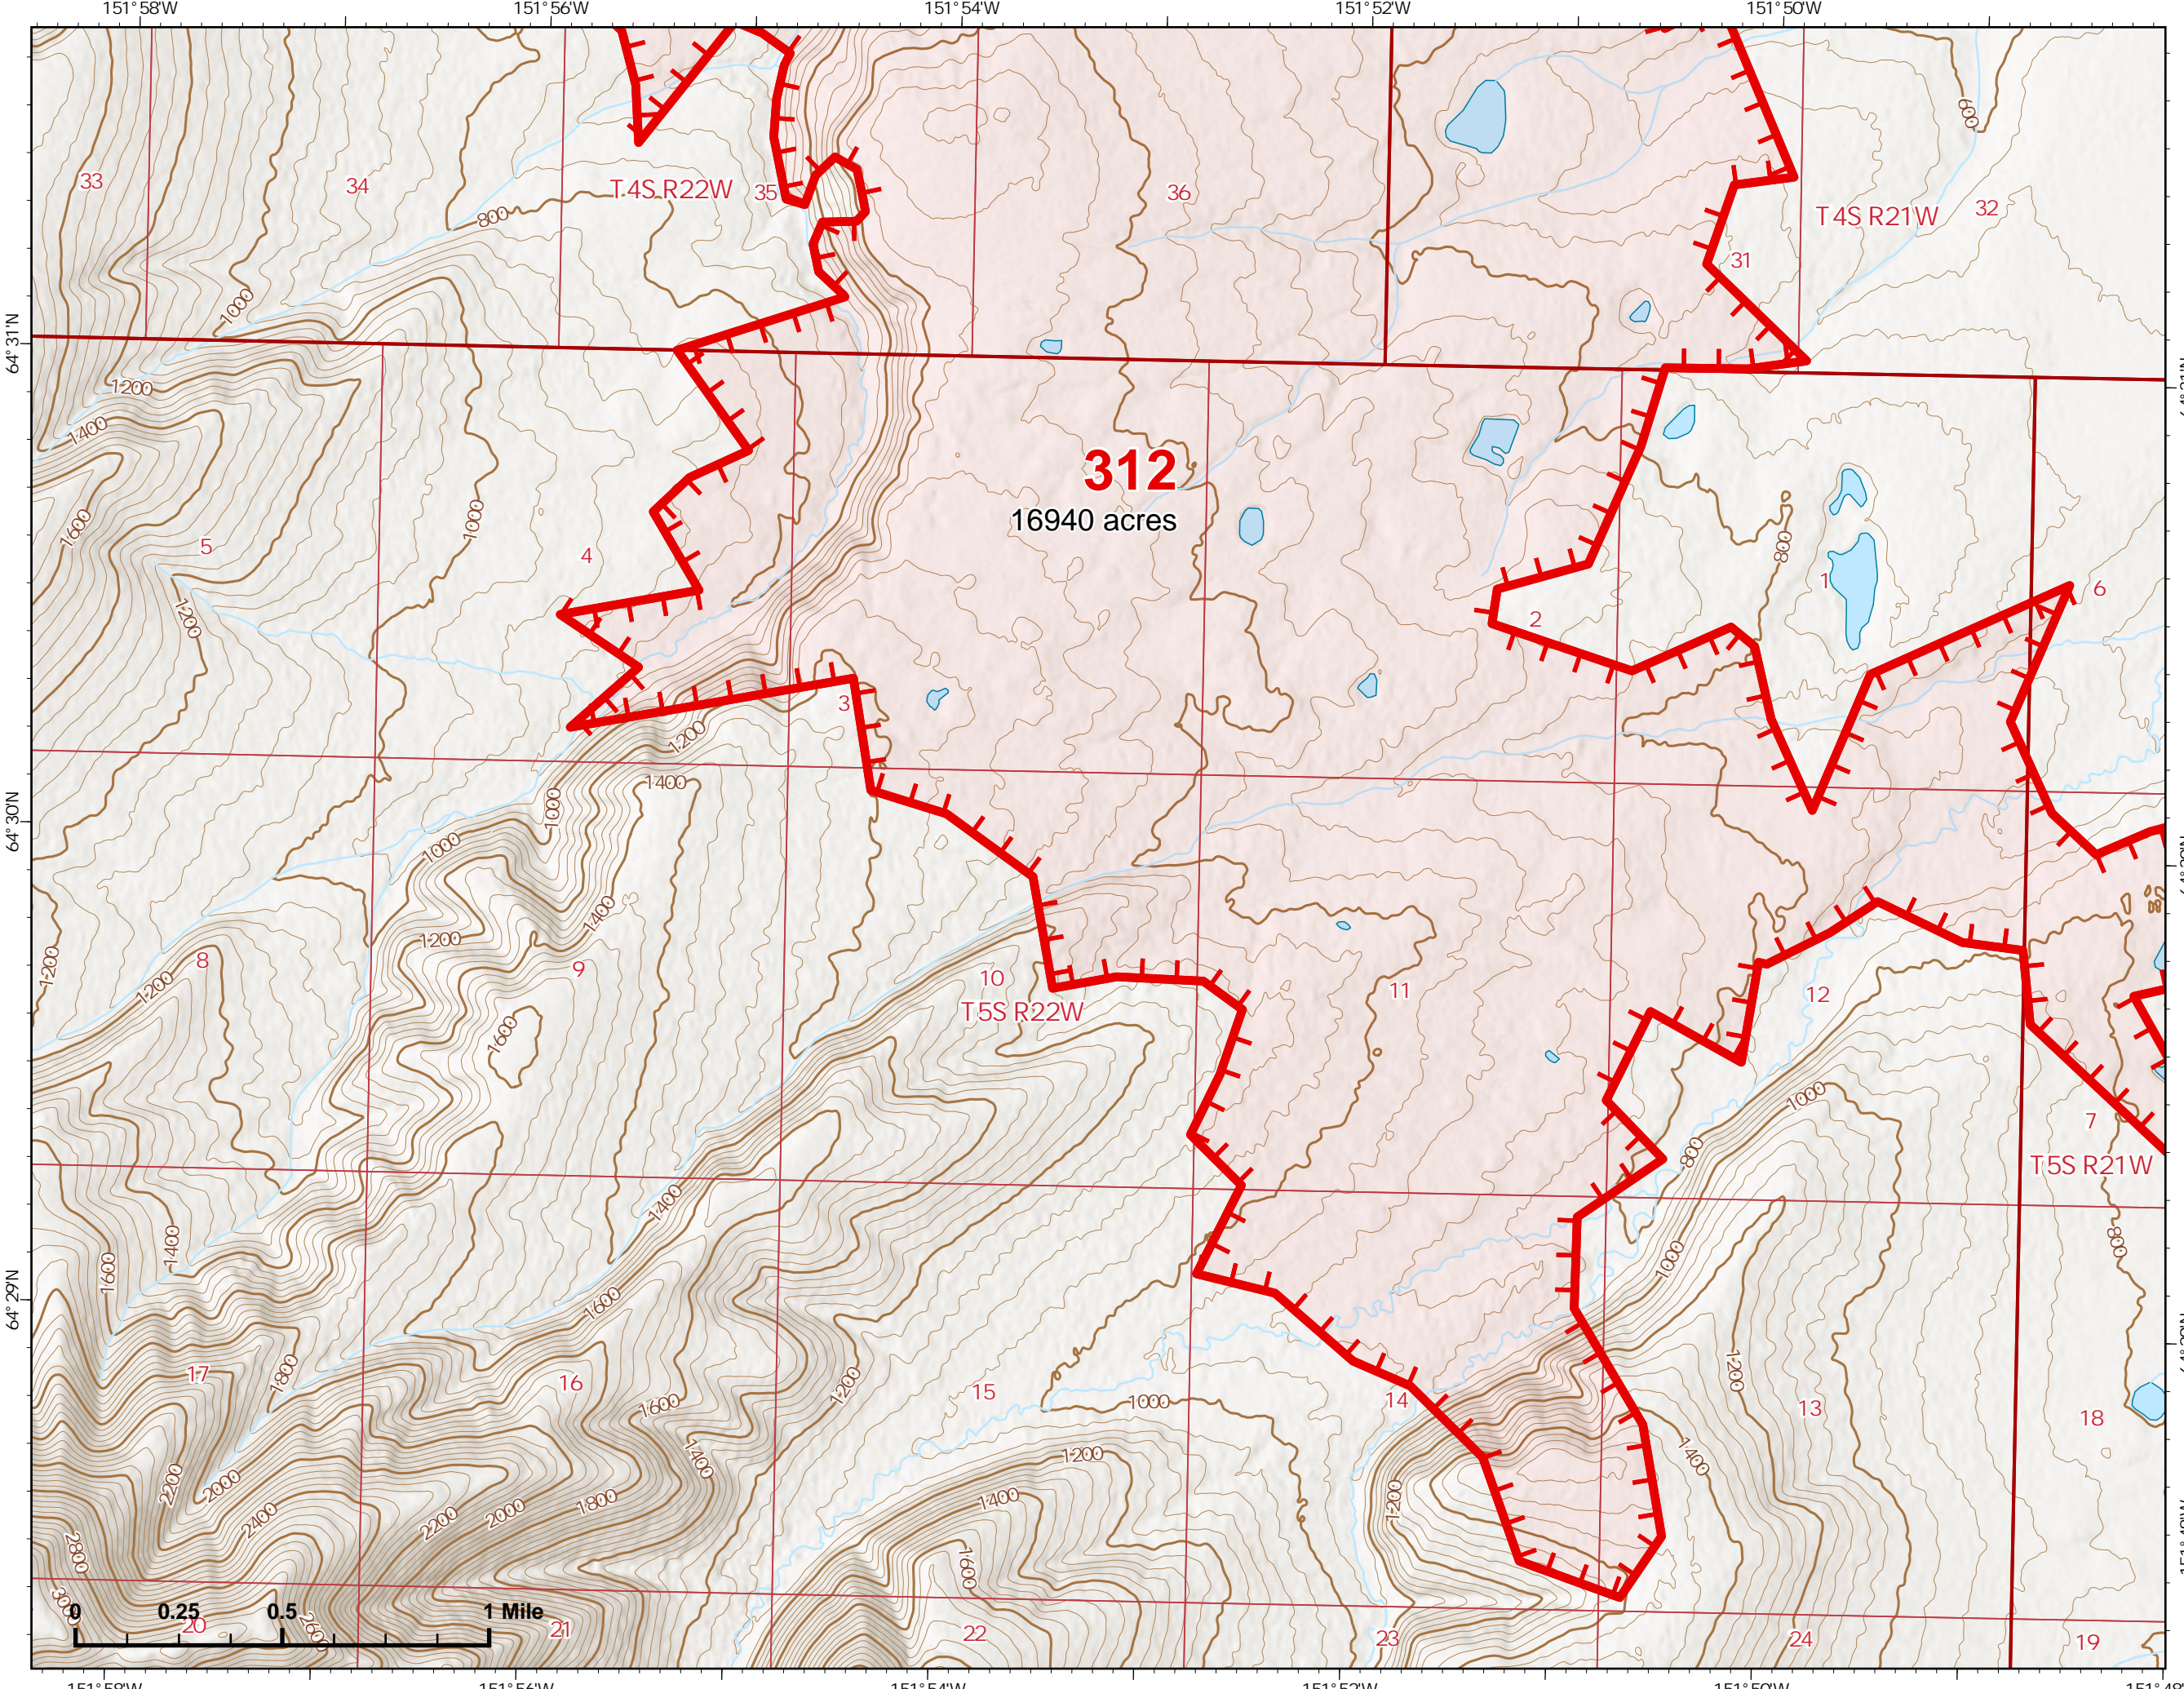

Page 312 - 1

-  Helispot
-  Wildfire Daily Fire Perimeter
-  Fire Edge
-  Structure

Z. Cravens
6/29/2022

IAP Map

Bean Complex
AKTAD231898

06/30/2022

Fire: 312 (Bitzshitini)

Page 312 - 2

-  Wildfire Daily Fire Perimeter
-  Fire Edge

Z. Cravens
6/29/2022

IAP Map

Bean Complex
AKTAD231898

06/30/2022

Fire: 312 (Bitzshitini)

Page 312 - 3

-  Wildfire Daily Fire Perimeter
-  Fire Edge
-  Communications

Z. Cravens
6/29/2022

IAP Map

Bean Complex
AKTAD231898

06/30/2022

Fire: 312 (Bitzshitini)

Page 312 - 4

-  Helispot
-  Wildfire Daily Fire Perimeter
-  Fire Edge
-  Structure

Z. Cravens
6/29/2022

-  Wildfire Daily Fire Perimeter
-  Fire Edge

Z. Cravens
6/29/2022

IAP Map

Bean Complex
AKTAD231898
06/30/2022

Fire: 310 (Tanana River)

Page 310 - 2

-  Helispot
-  Wildfire Daily Fire Perimeter
-  Fire Edge
-  Structure