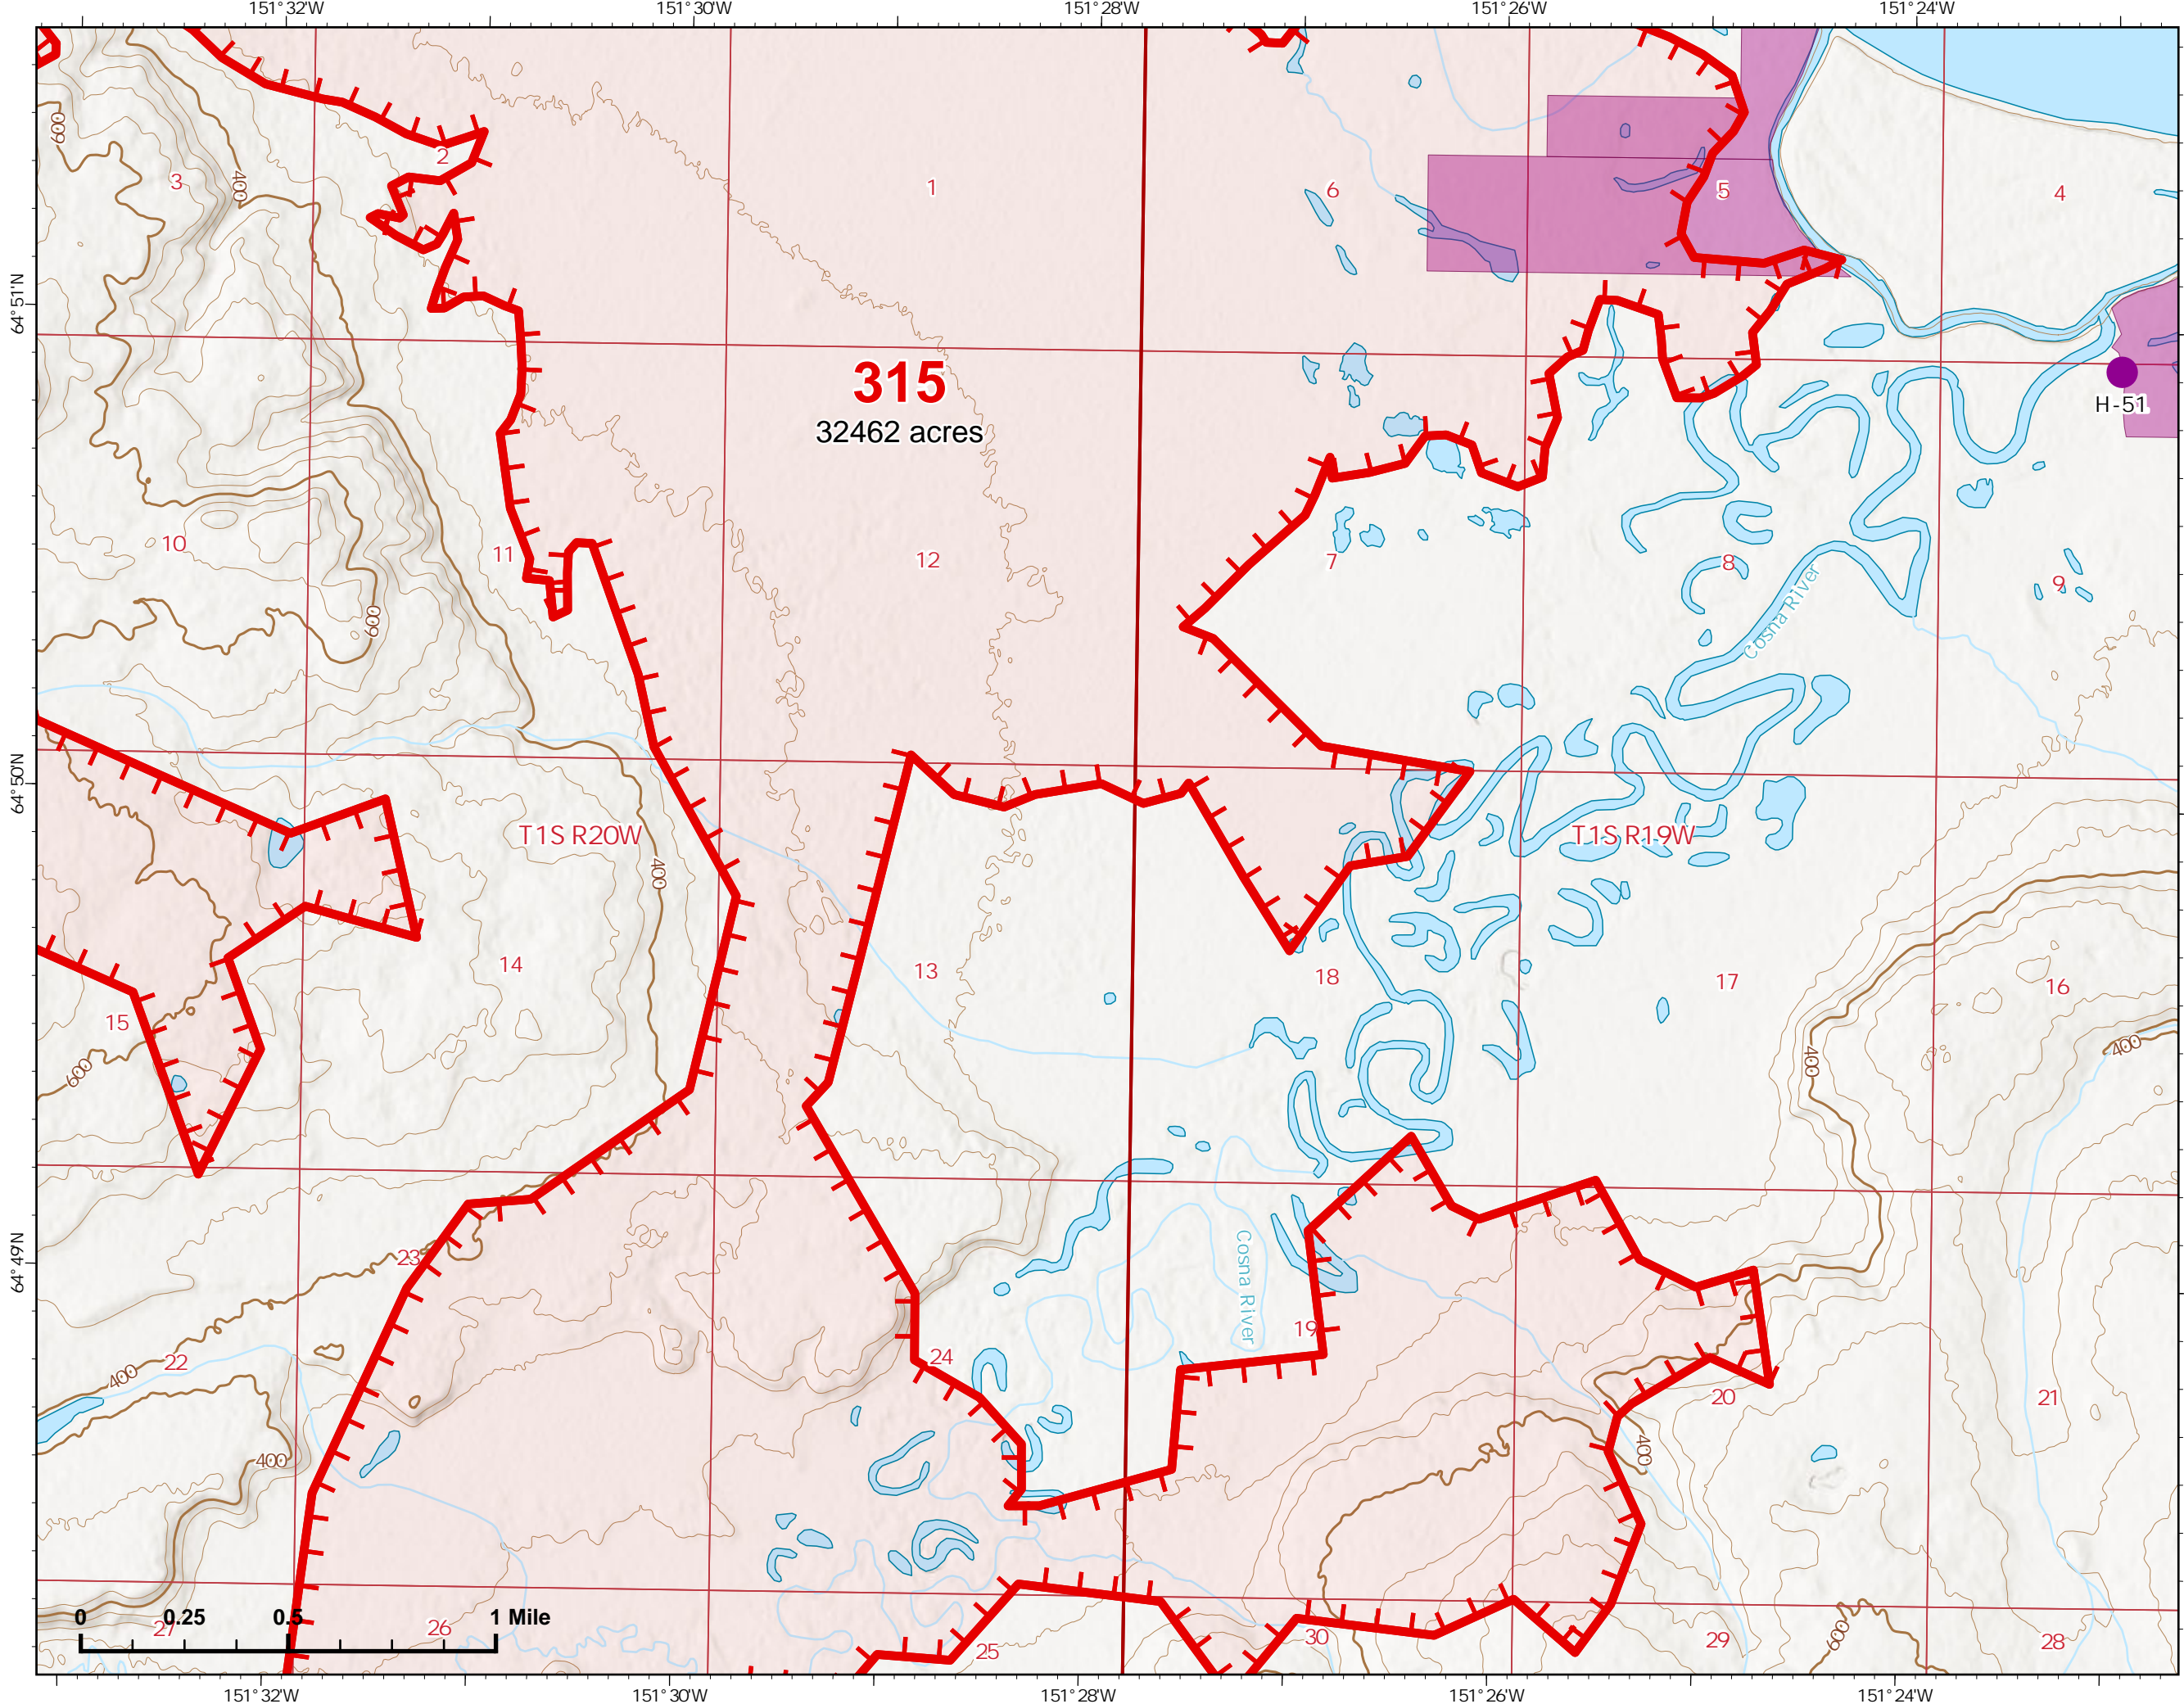

Z. Cravens
6/29/2022

IAP Map

Bean Complex
AKTAD231898

06/30/2022

Fire: 315 (Chitanana)

Page 315 - 6

-  Helispot
-  Wildfire Daily Fire Perimeter
-  Fire Edge
-  Native Allotments

Z. Cravens
6/29/2022