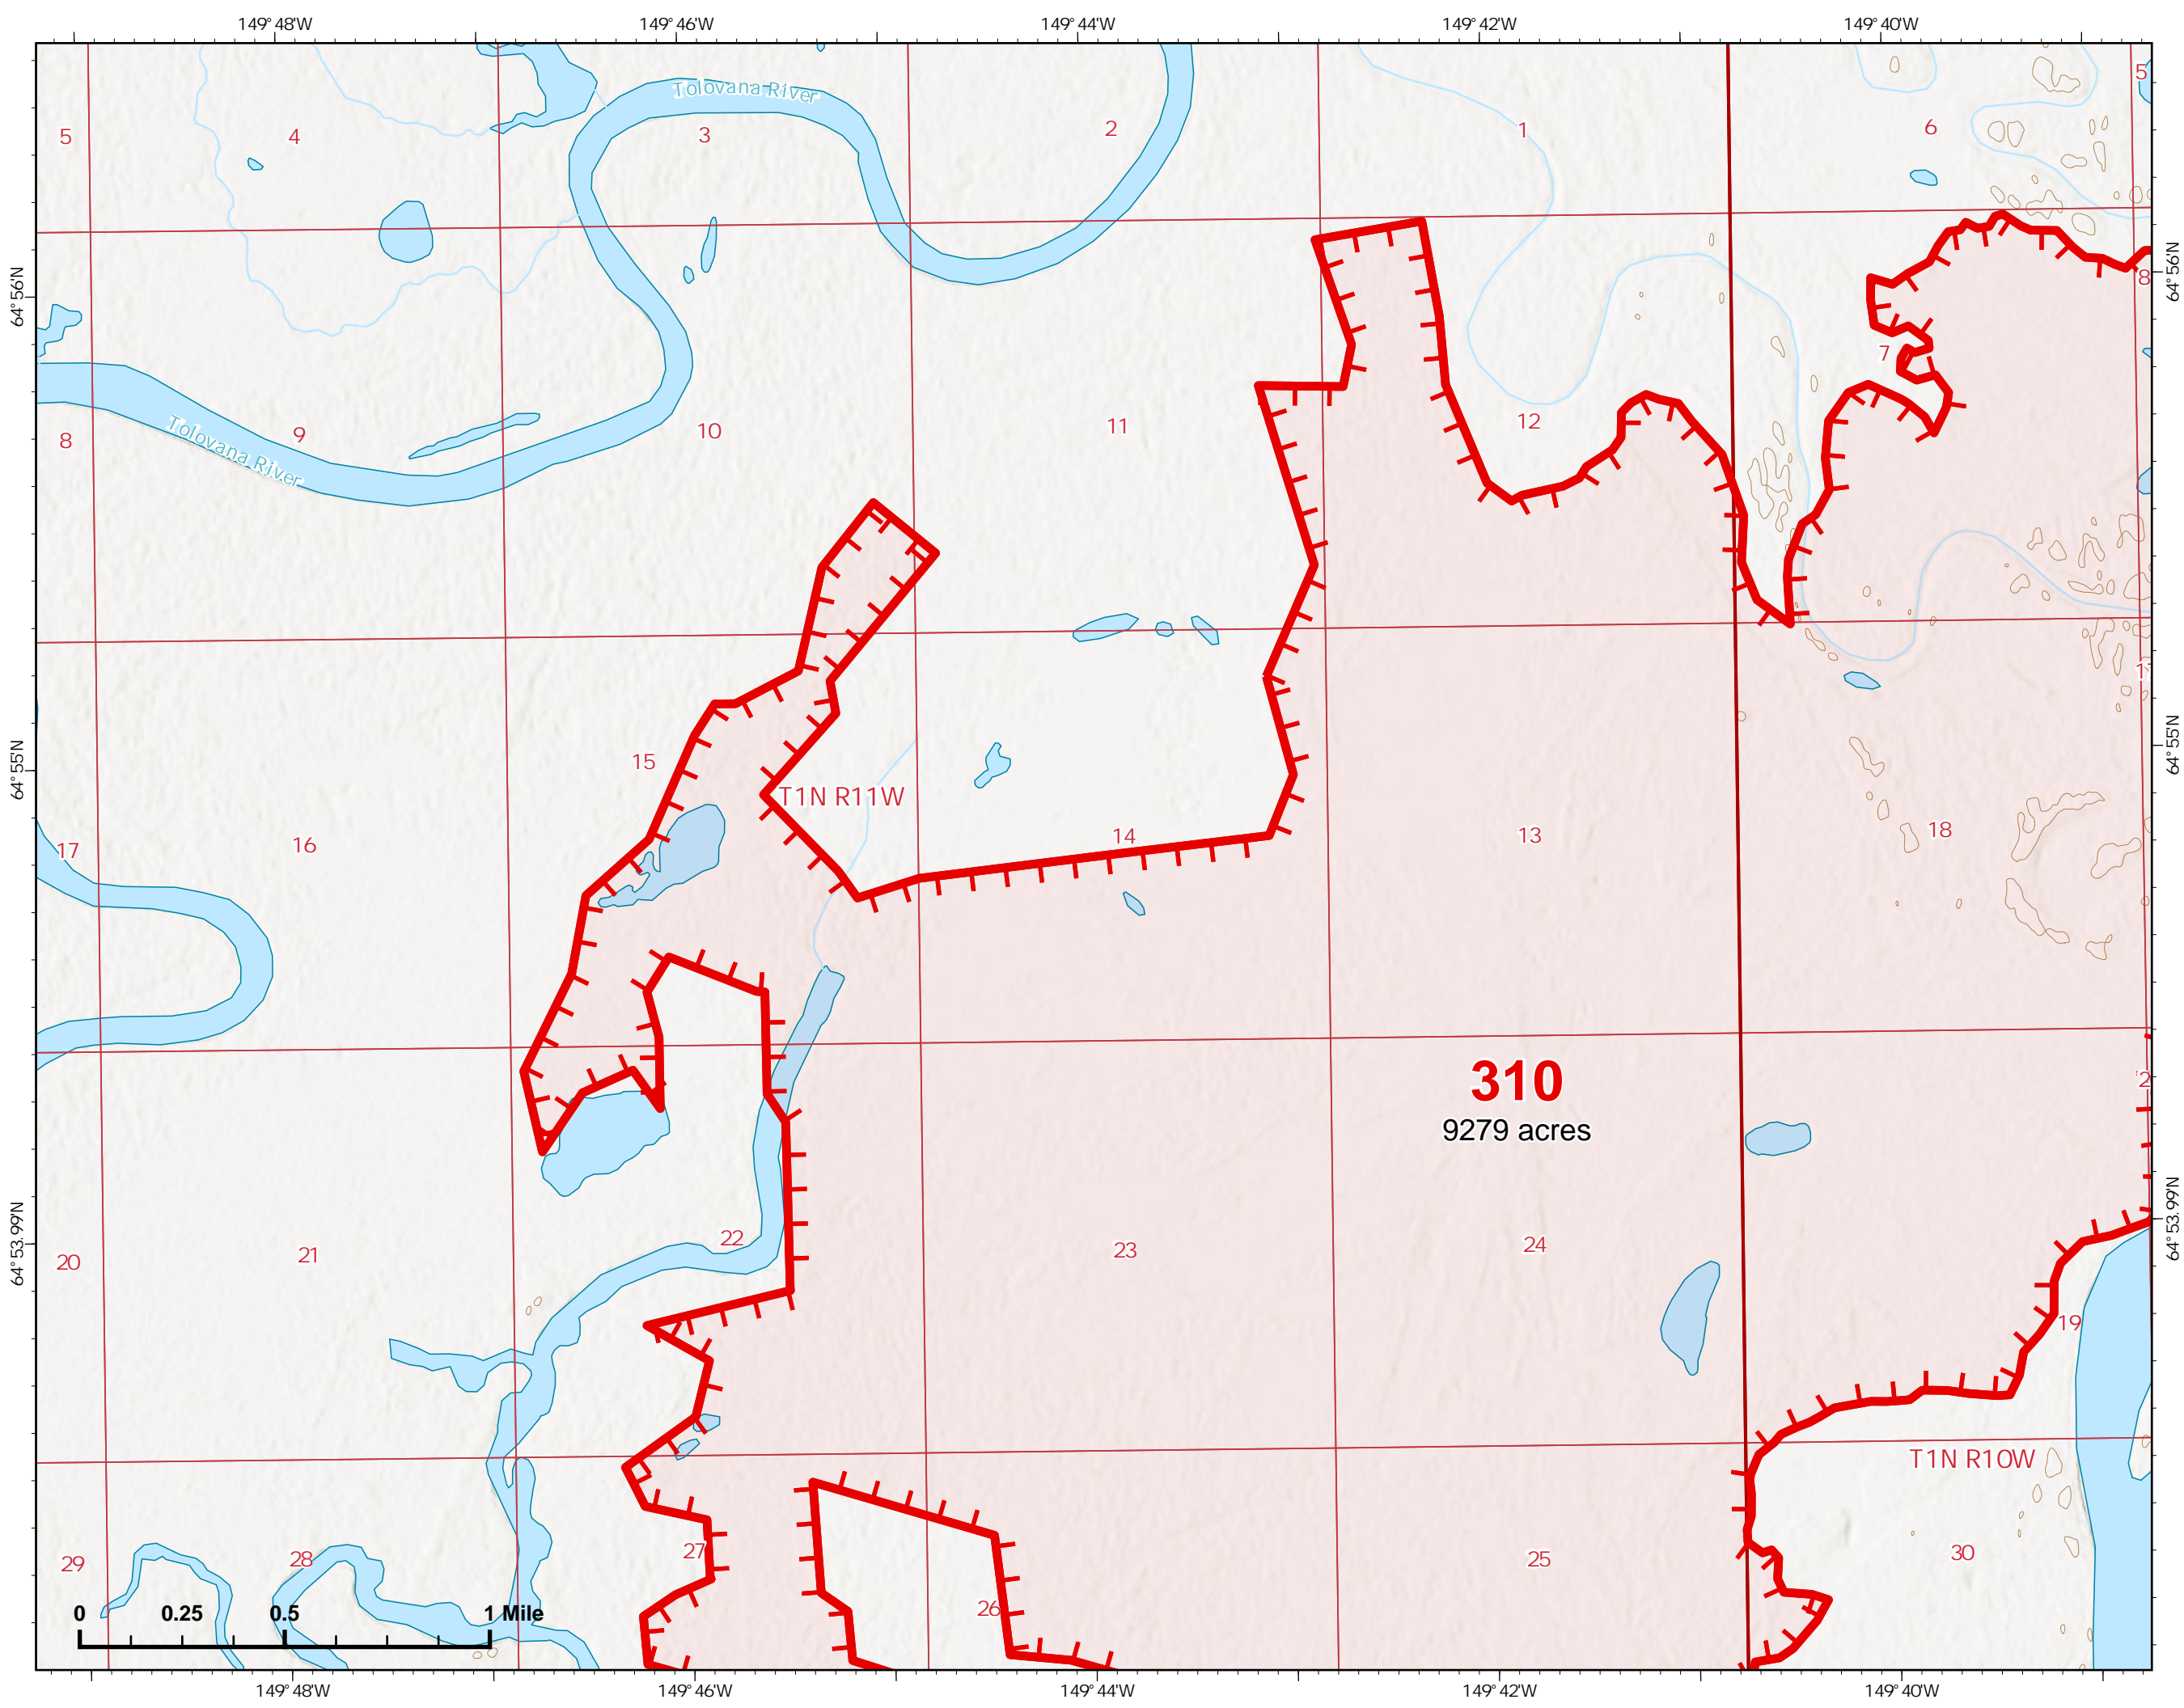

Fire: 327 (Hutlinana)

Page 327 - 1

-  Helispot
-  Wildfire Daily Fire Perimeter
-  Fire Edge

Z. Cravens
6/29/2022

IAP Map

Bean Complex
AKTAD231898
06/30/2022

Fire: 310 (Tanana River)

Page 310 - 1

-  Wildfire Daily Fire Perimeter
-  Fire Edge

Z. Cravens
6/29/2022

IAP Map

Bean Complex
AKTAD231898
06/30/2022

Fire: 310 (Tanana River)

Page 310 - 2

-  Helispot
-  Wildfire Daily Fire Perimeter
-  Fire Edge
-  Structure