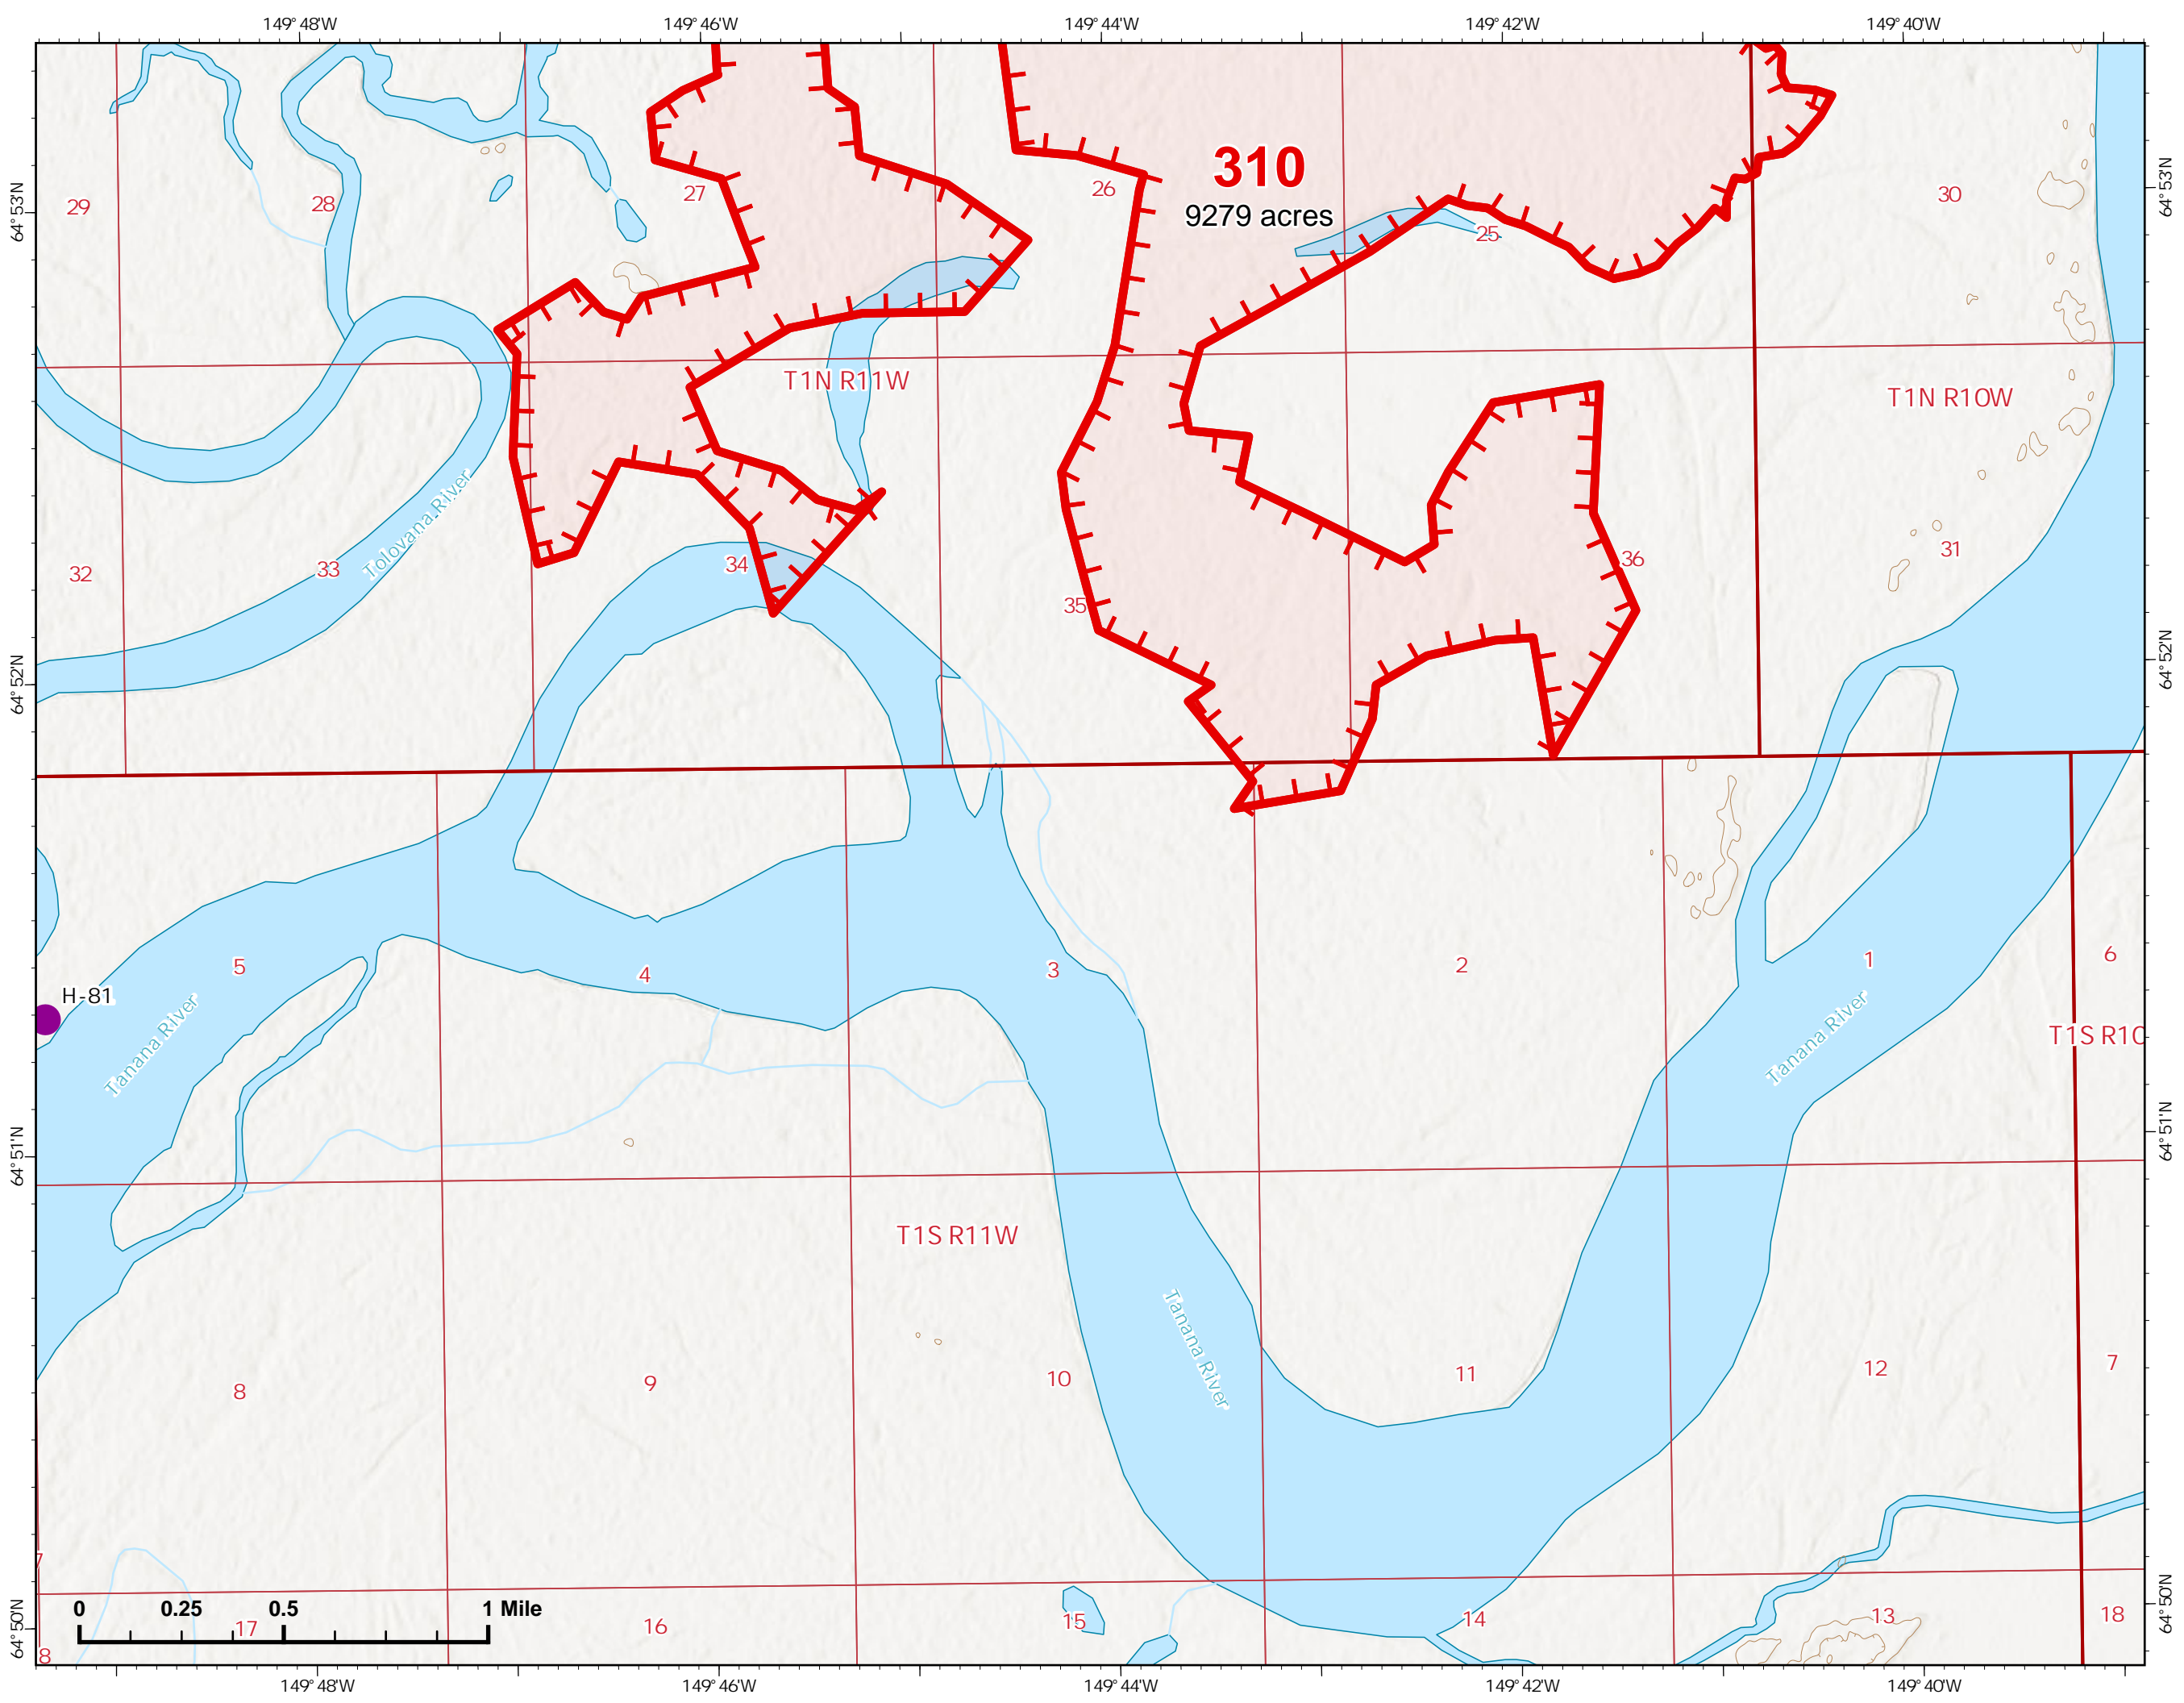

Fire: 327 (Hutlinana)

Page 327 - 1

-  Helispot
-  Wildfire Daily Fire Perimeter
-  Fire Edge

Z. Cravens
6/29/2022

IAP Map

Bean Complex
AKTAD231898
06/30/2022

Fire: 310 (Tanana River)

Page 310 - 1

-  Wildfire Daily Fire Perimeter
-  Fire Edge

Z. Cravens
6/29/2022

IAP Map

Bean Complex
AKTAD231898
06/30/2022

Fire: 310 (Tanana River)

Page 310 - 2

-  Helispot
-  Wildfire Daily Fire Perimeter
-  Fire Edge
-  Structure

Z. Cravens
6/29/2022

IAP Map

Bean Complex
AKTAD231898

06/30/2022

Fire: 310 (Tanana River)

Page 310 - 3

-  Wildfire Daily Fire Perimeter
-  Fire Edge

Z. Cravens
6/29/2022