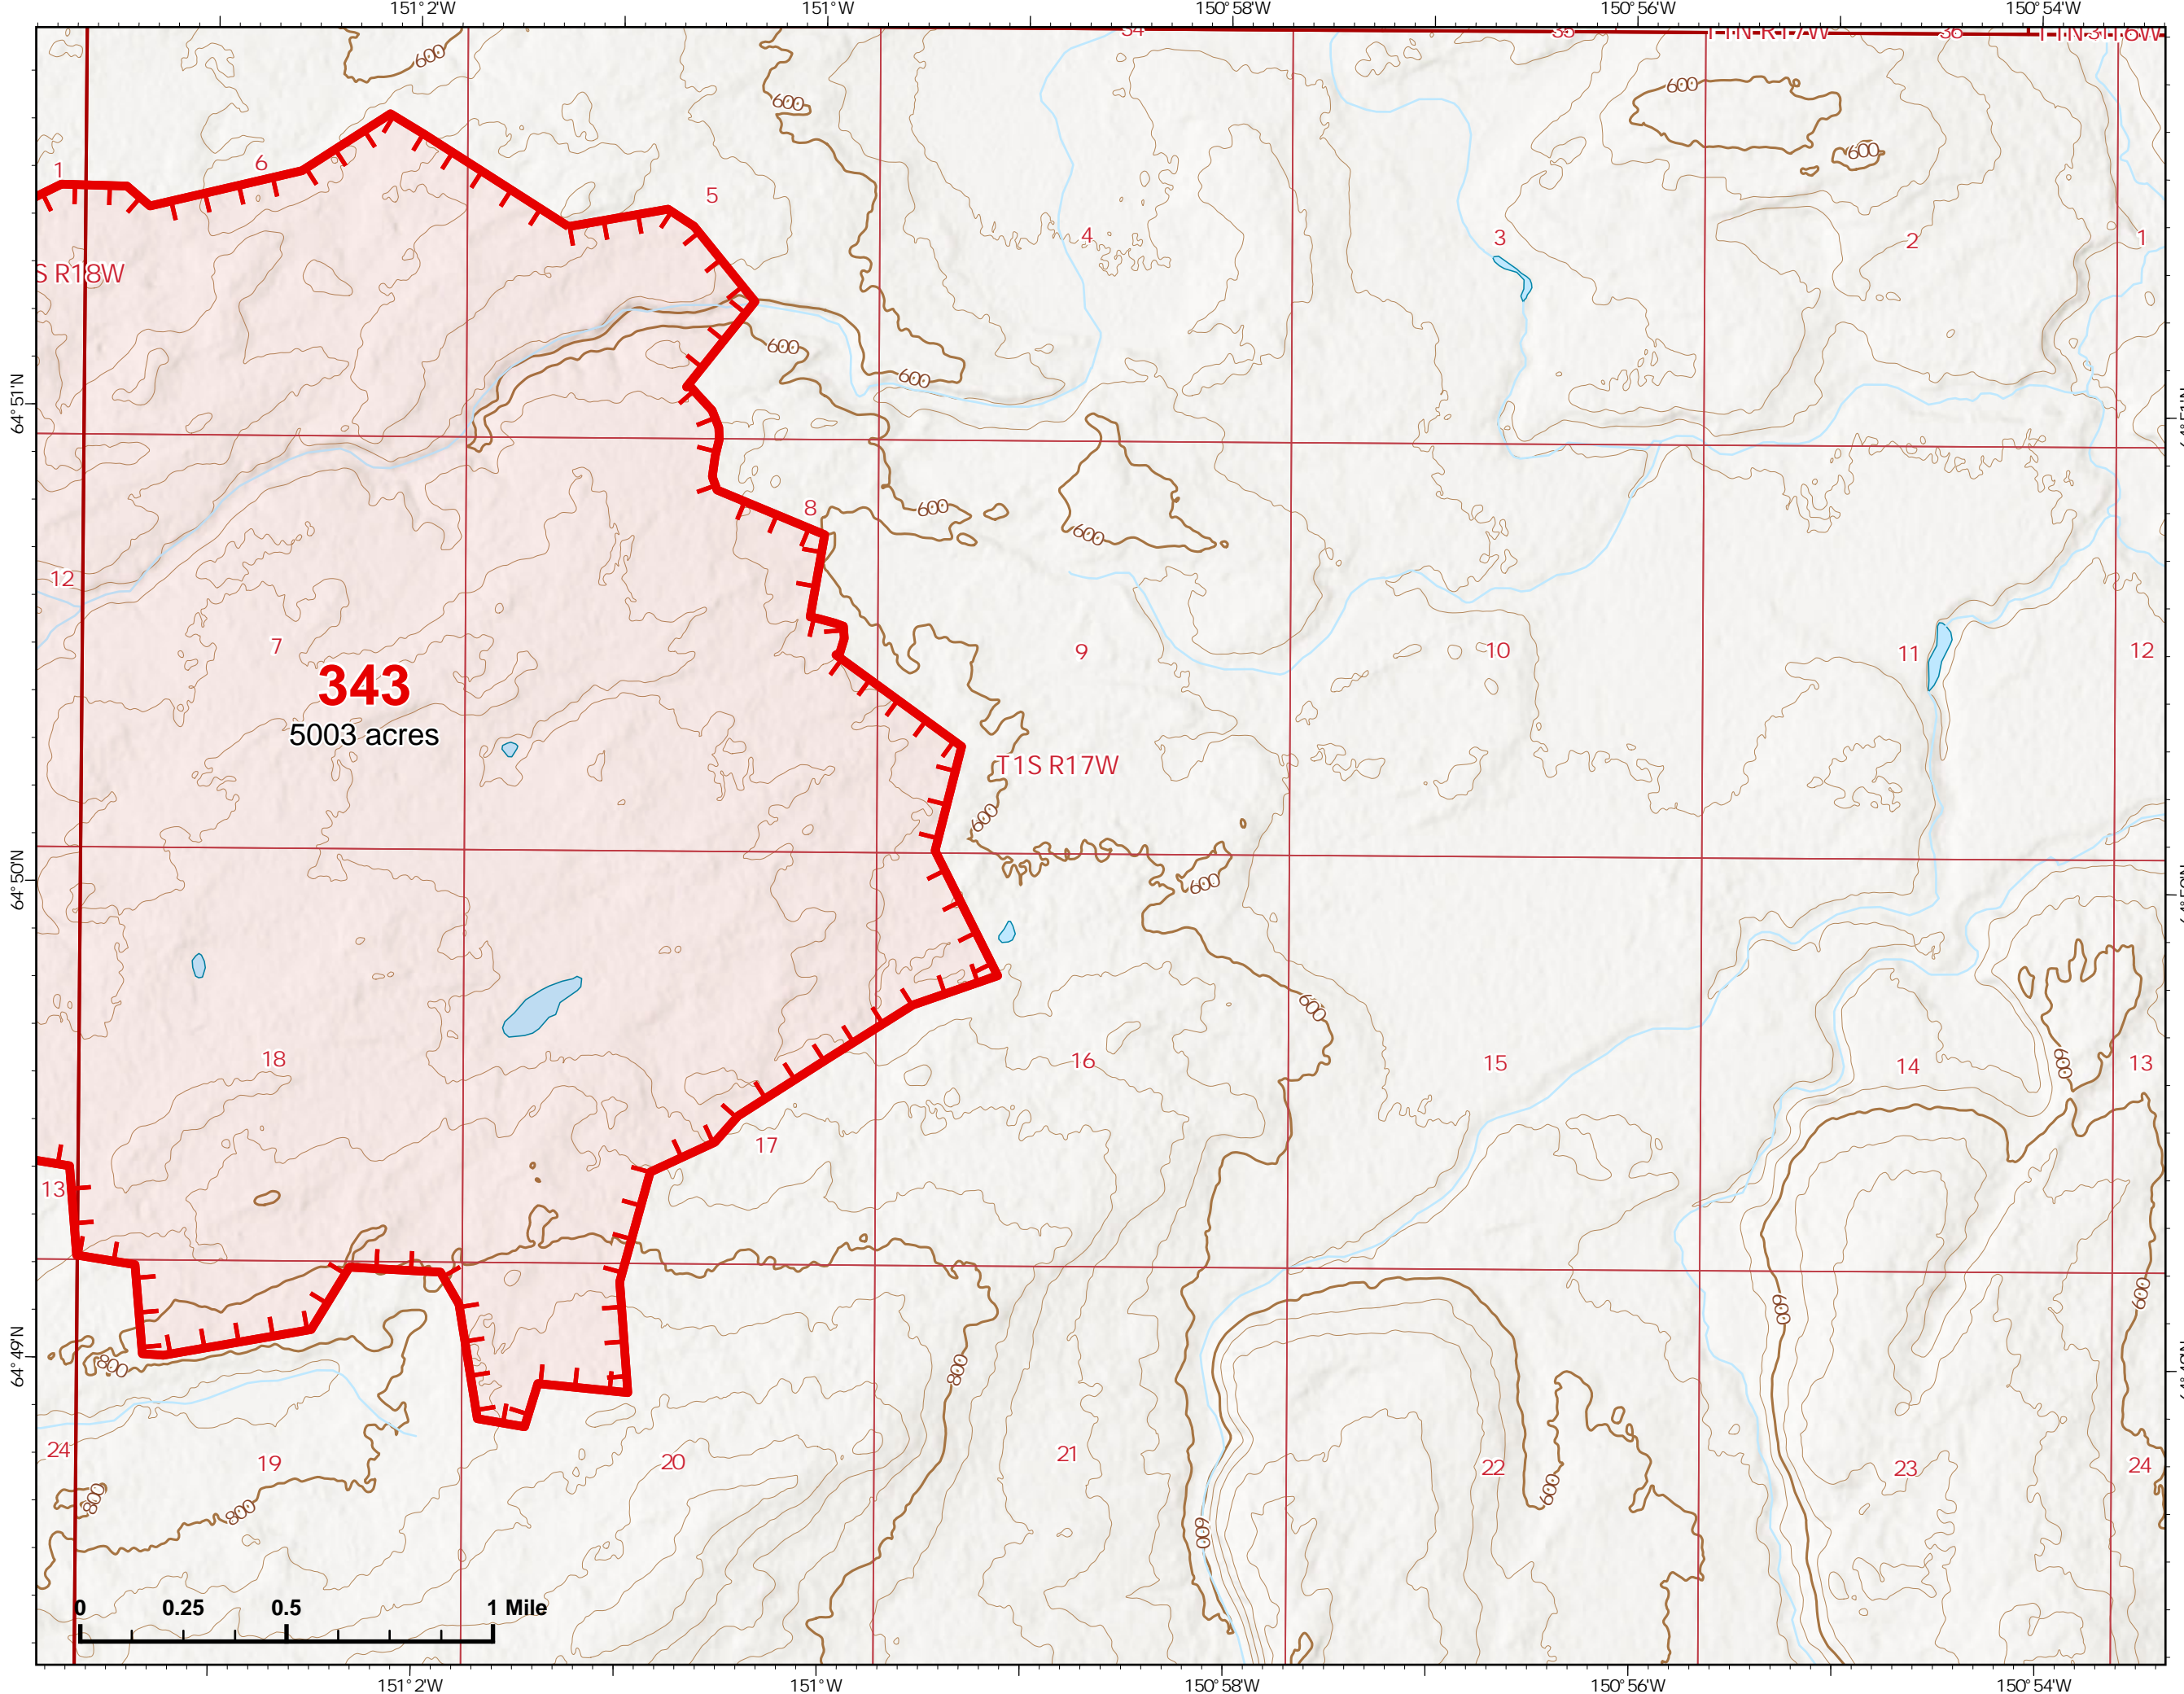

IAP Map

Bean Complex
AKTAD231898

06/30/2022

Fire: 343 (Dragon)

Page 343 - 2

- Wildfire Daily Fire Perimeter
- Fire Edge

Z. Cravens
6/29/2022