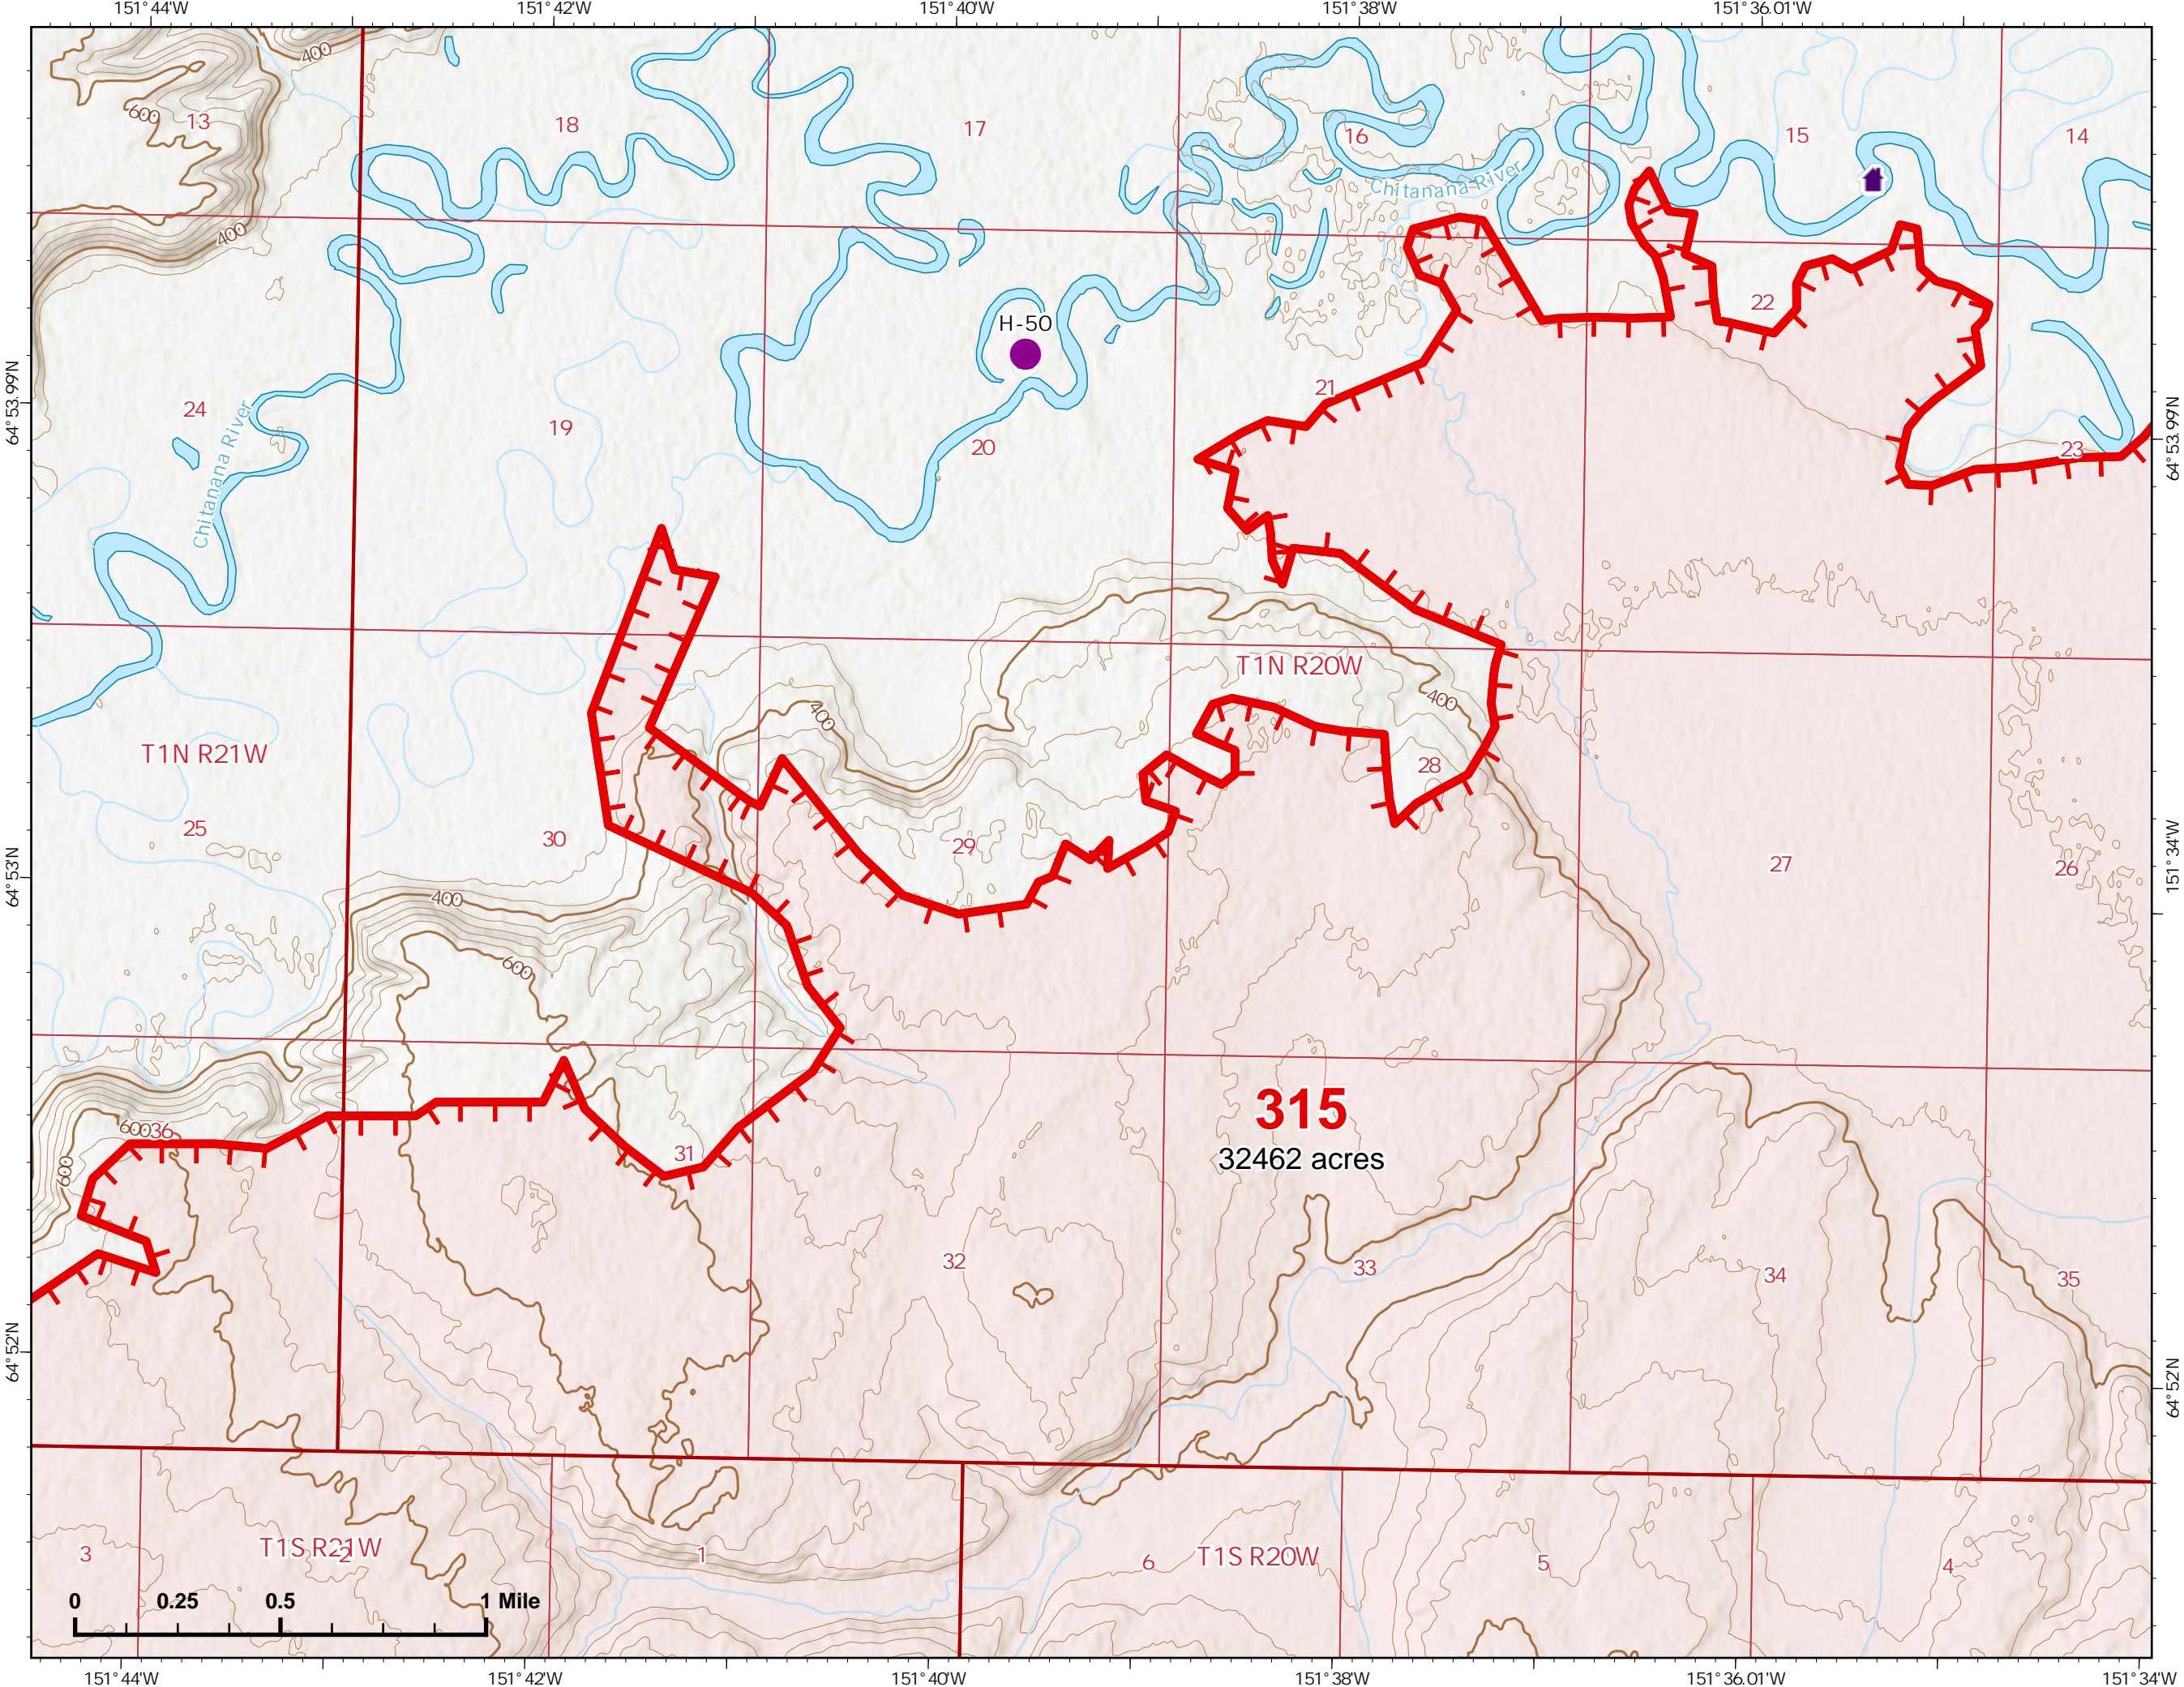

Bean Complex
AKTAD231898

06/30/2022

Fire: 315 (Chitanana)

Page 315 - 1

-  Helispot
-  Wildfire Daily Fire Perimeter
-  Fire Edge
-  Structure

Z. Cravens
6/29/2022

IAP Map

Bean Complex
AKTAD231898

06/30/2022

Fire: 315 (Chitanana)

Page 315 - 2

-  Wildfire Daily Fire Perimeter
-  Fire Edge

Z. Cravens
6/29/2022

IAP Map

Bean Complex
AKTAD231898
06/30/2022

Fire: 315 (Chitanana)

-  Wildfire Daily Fire Perimeter
-  Fire Edge

Z. Cravens
6/29/2022

IAP Map

Bean Complex
AKTAD231898
06/30/2022

Fire: 310 (Tanana River)

Page 310 - 2

-  Helispot
-  Wildfire Daily Fire Perimeter
-  Fire Edge
-  Structure

Z. Cravens
6/29/2022

IAP Map

Bean Complex
AKTAD231898

06/30/2022

Fire: 310 (Tanana River)

Page 310 - 3

-  Wildfire Daily Fire Perimeter
-  Fire Edge

Z. Cravens
6/29/2022