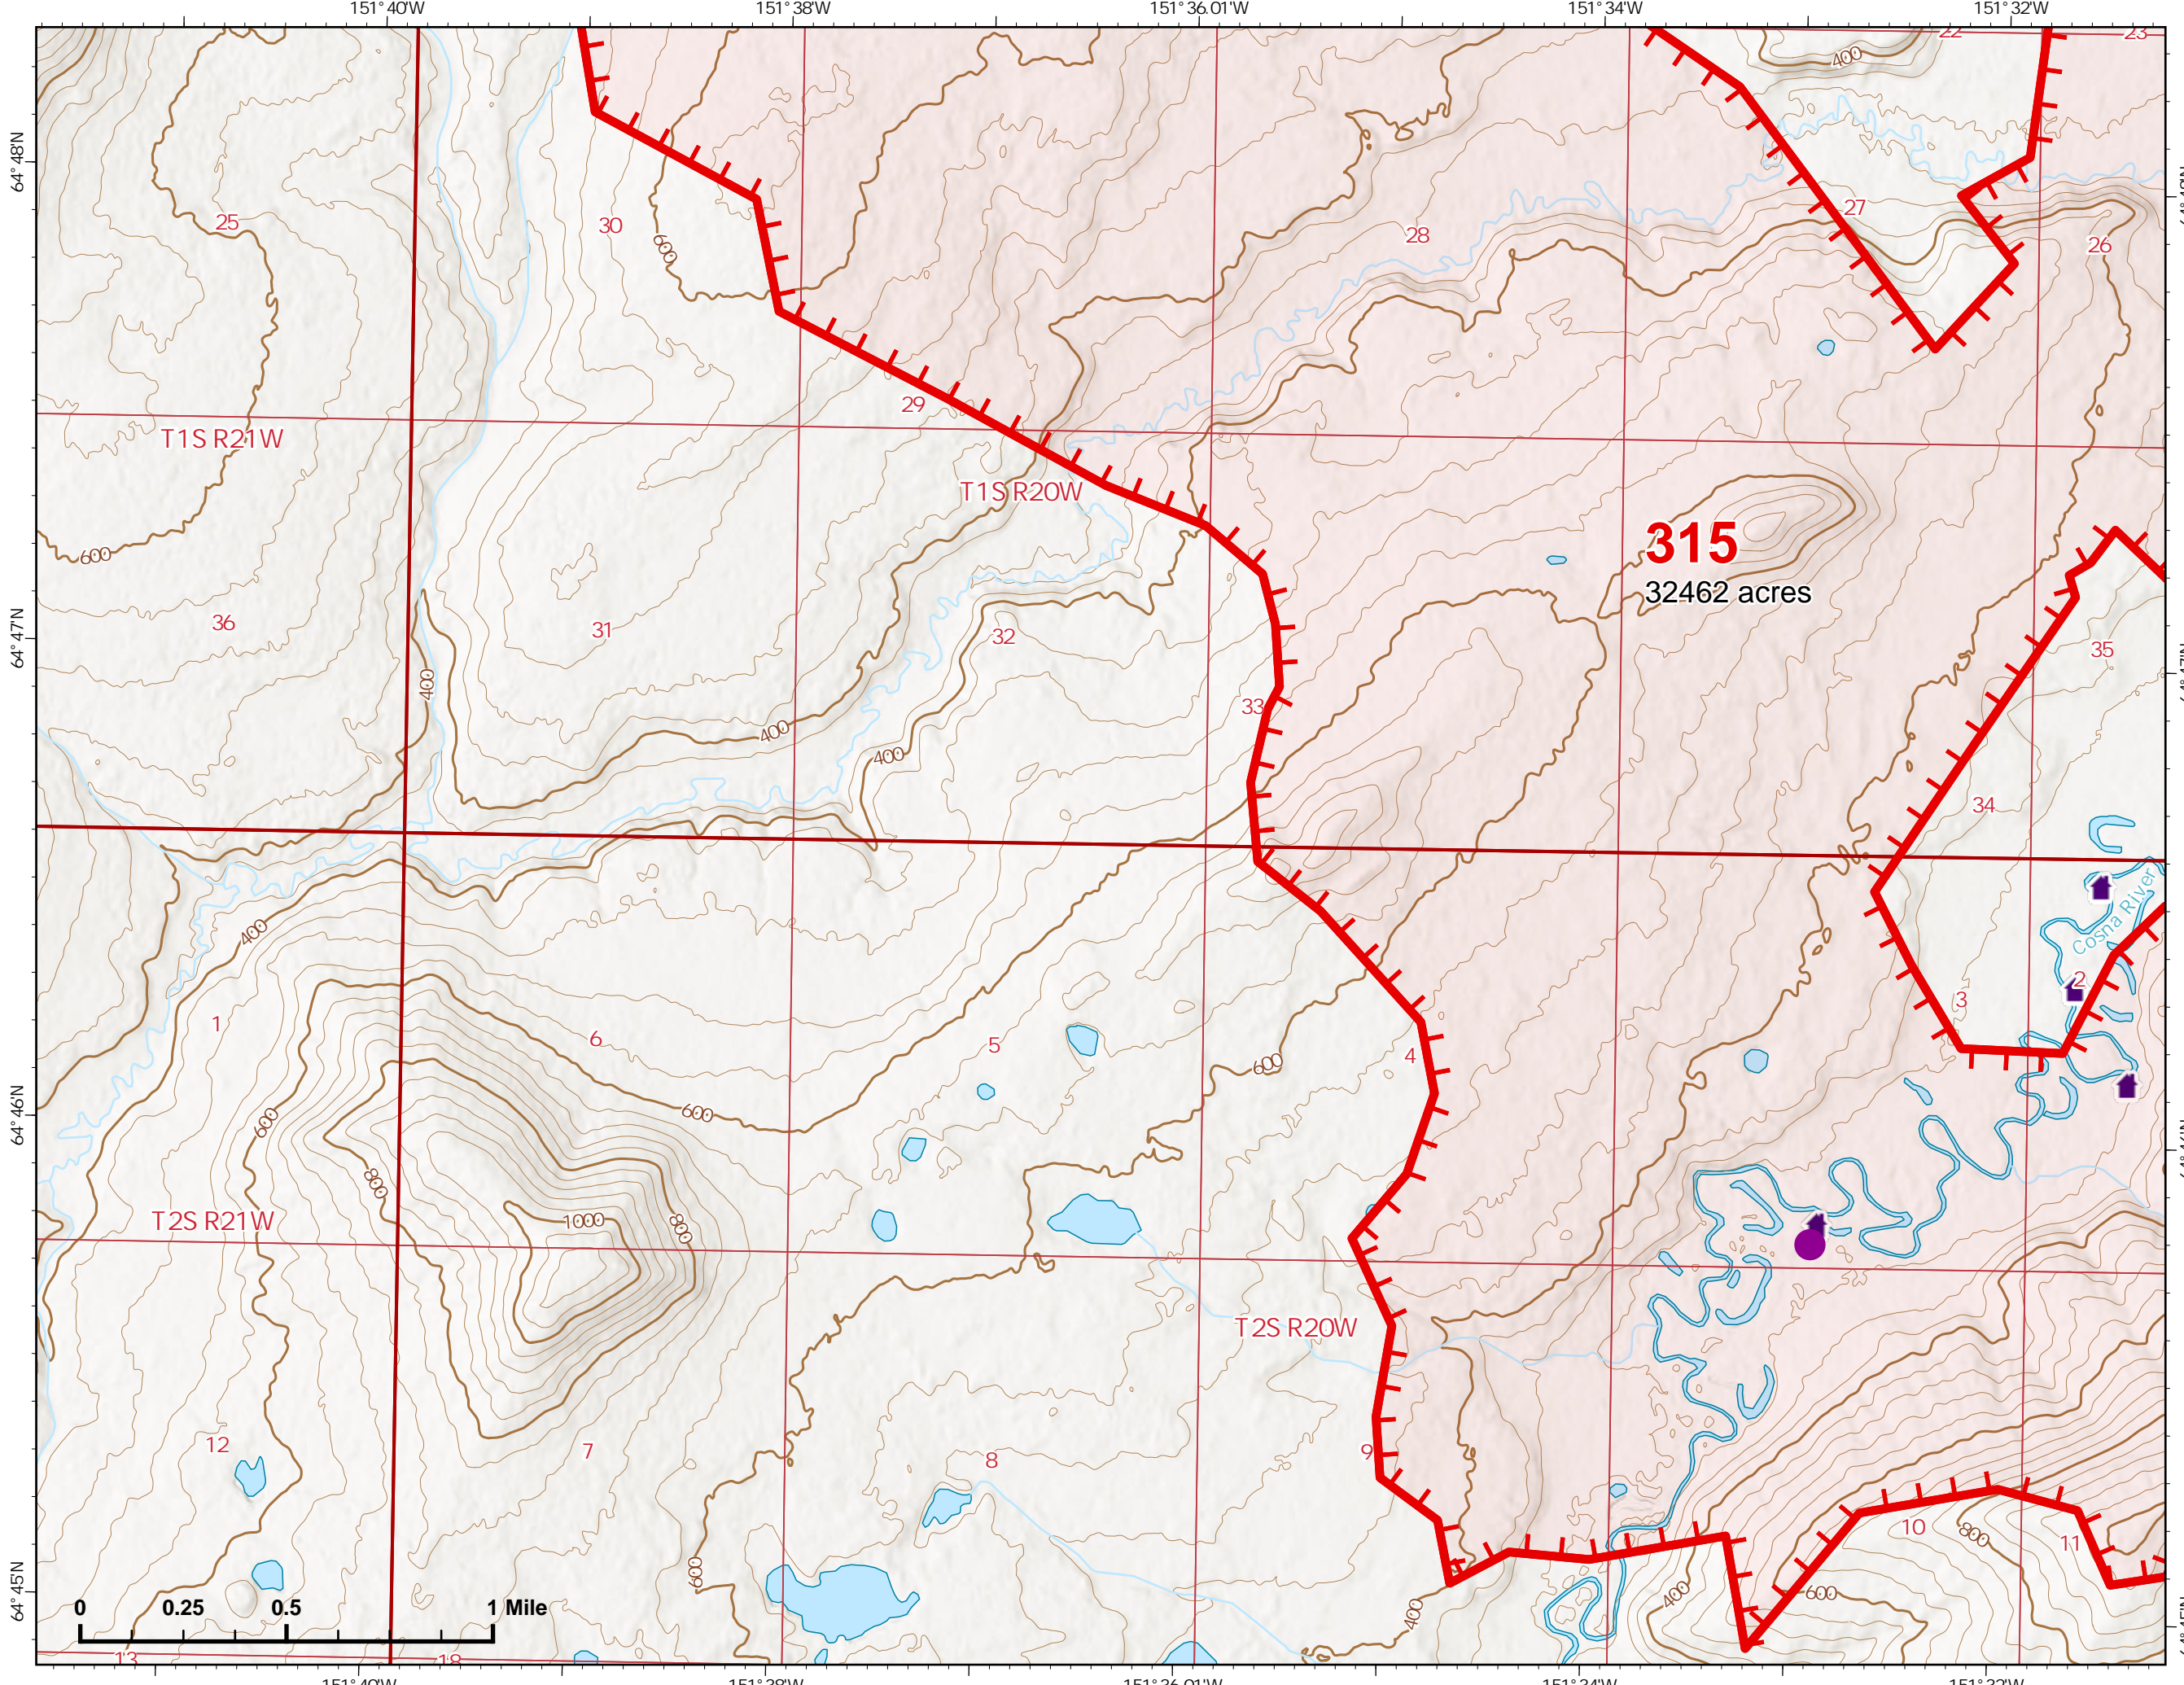

Page 315 - 3

-  Wildfire Daily Fire Perimeter
-  Fire Edge

Z. Cravens
6/29/2022

IAP Map

Bean Complex
AKTAD231898

06/30/2022

Fire: 315 (Chitanana)

Page 315 - 4

-  Helispot
-  Wildfire Daily Fire Perimeter
-  Fire Edge
-  Structure

Z. Cravens
6/29/2022

IAP Map

Bean Complex
AKTAD231898

06/30/2022

Fire: 315 (Chitanana)

Page 315 - 5

-  Division Break
-  Wildfire Daily Fire Perimeter
-  Fire Edge
-  Structure