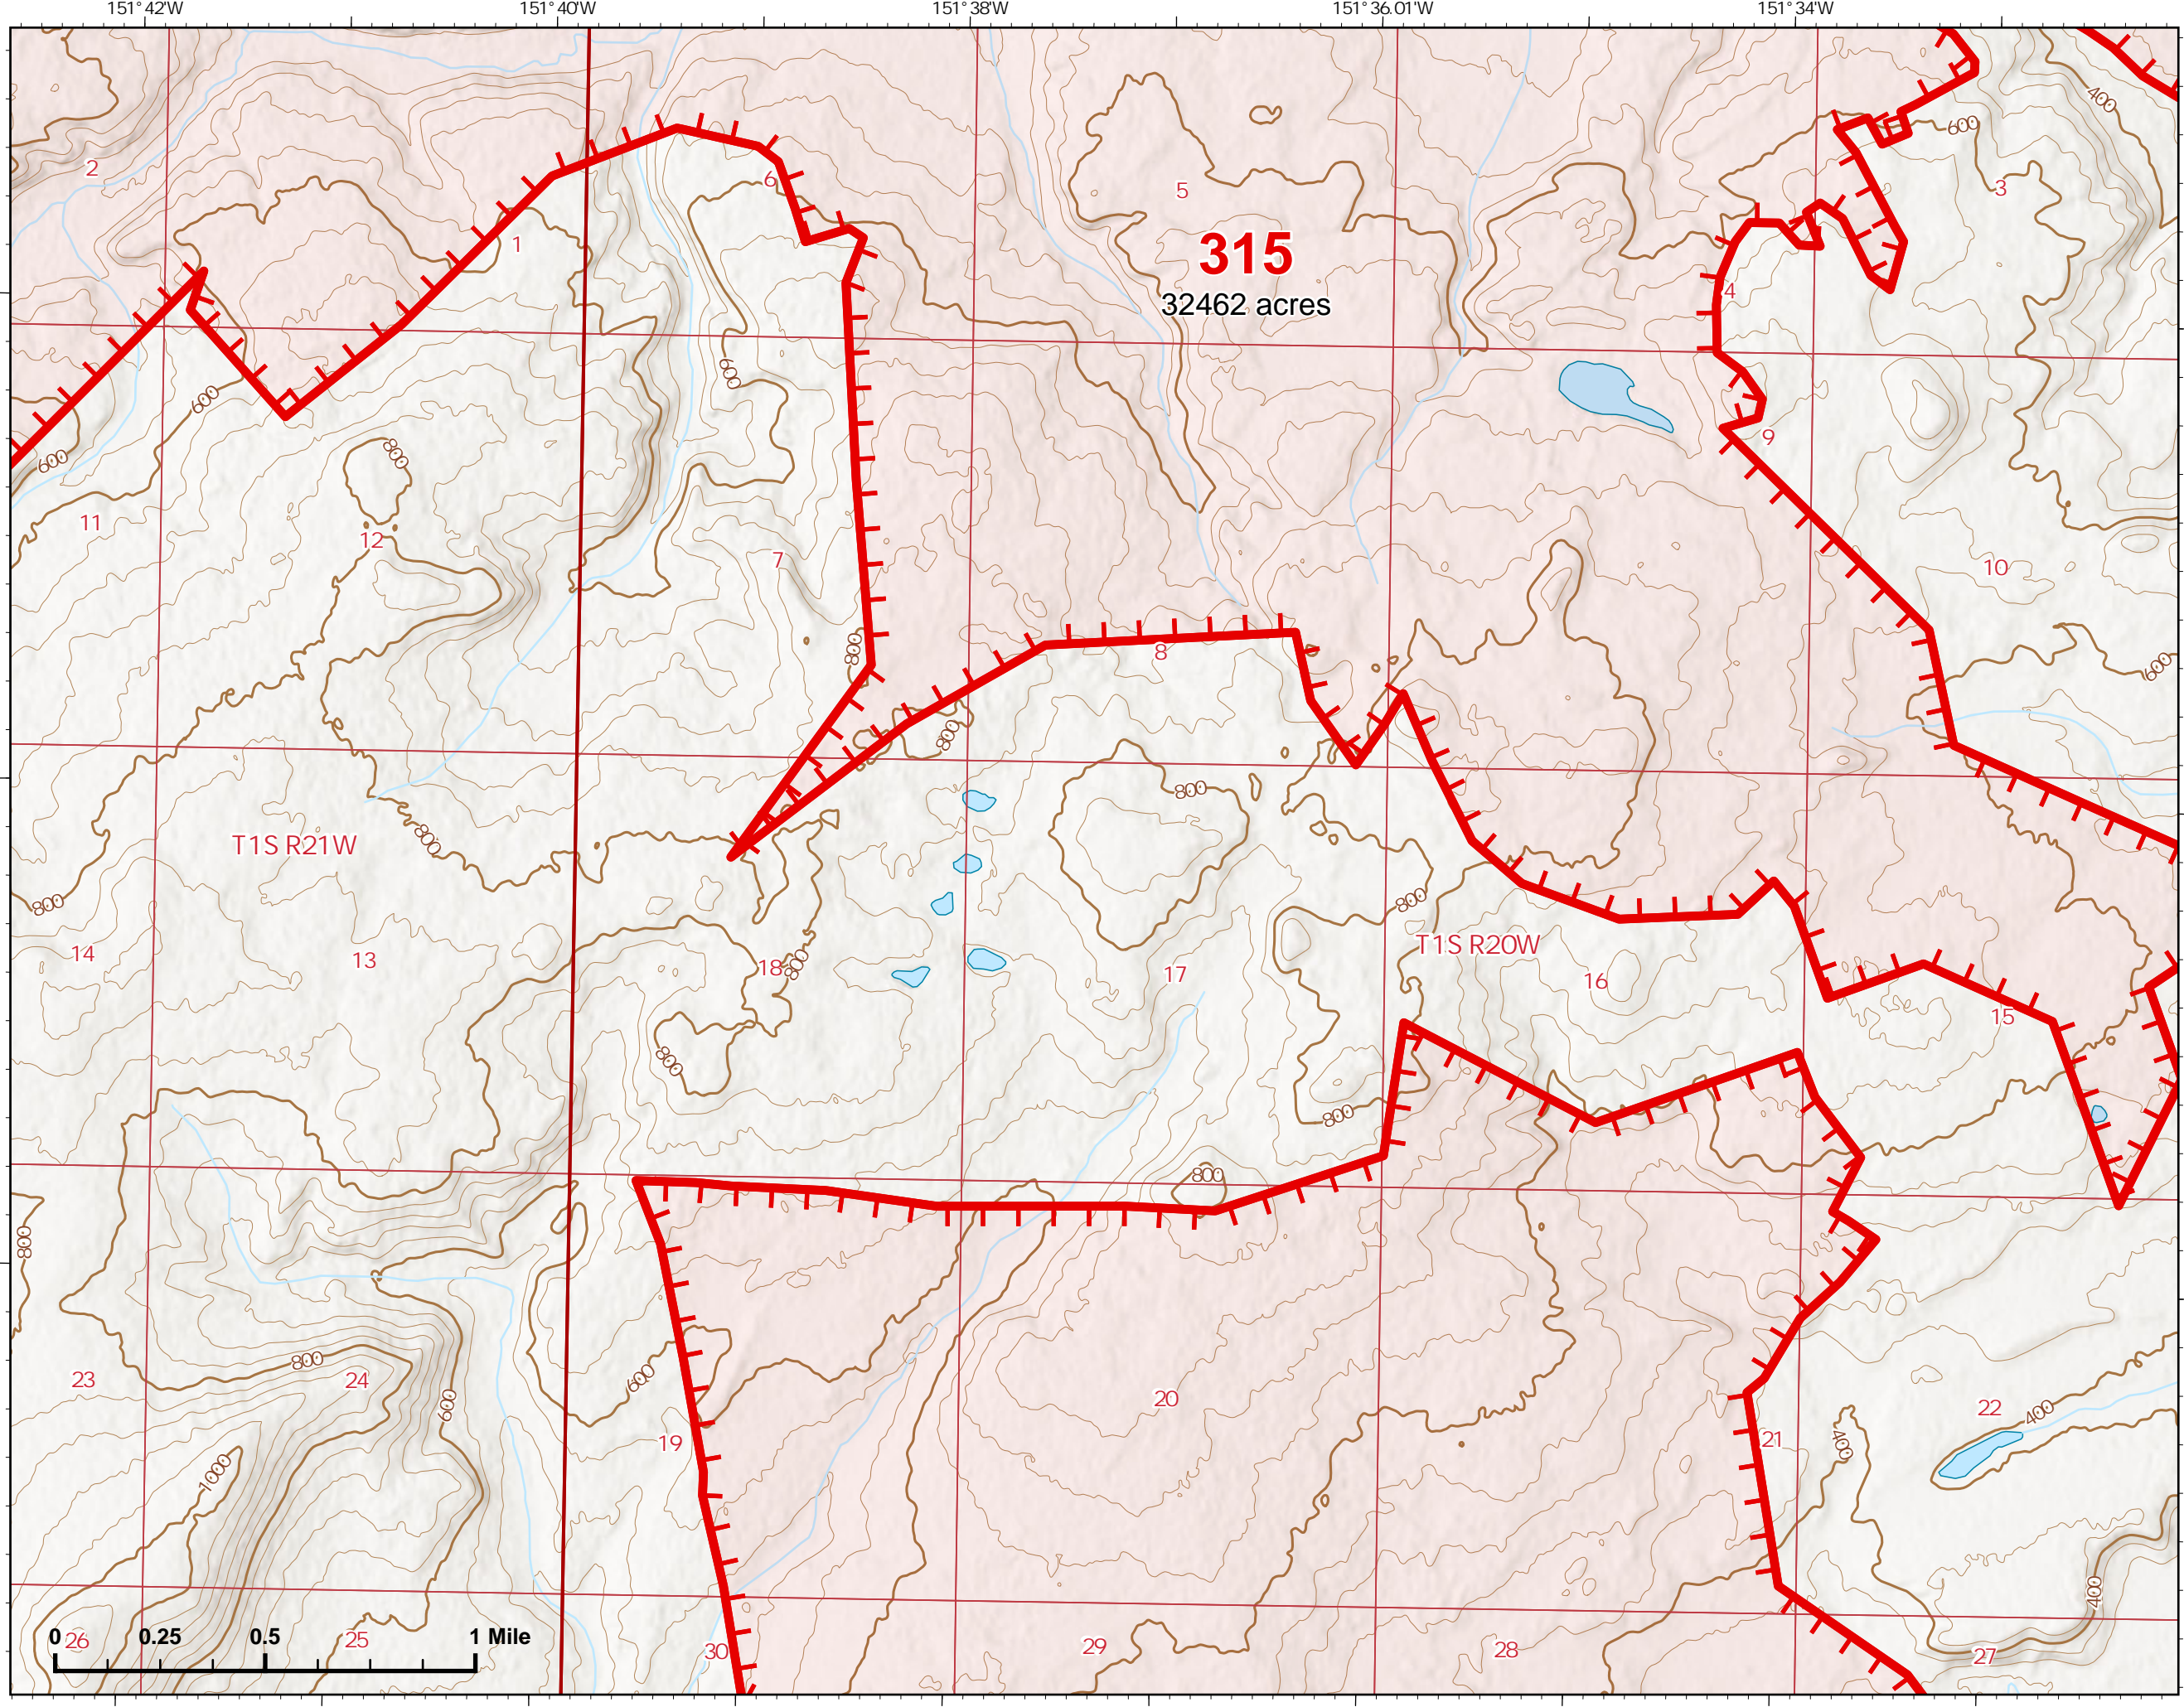

06/30/2022

Fire: 315 (Chitanana)

Page 315 - 2

-  Wildfire Daily Fire Perimeter
-  Fire Edge

Z. Cravens
6/29/2022

IAP Map

Bean Complex
AKTAD231898
06/30/2022

Fire: 315 (Chitanana)

Page 315 - 3

-  Wildfire Daily Fire Perimeter
-  Fire Edge

Z. Cravens
6/29/2022

IAP Map

Bean Complex
AKTAD231898

06/30/2022

Fire: 315 (Chitanana)

Page 315 - 4

-  Wildfire Daily Fire Perimeter
-  Fire Edge

Z. Cravens
6/29/2022

IAP Map

Bean Complex
AKTAD231898
06/30/2022

Fire: 310 (Tanana River)

Page 310 - 2

-  Helispot
-  Wildfire Daily Fire Perimeter
-  Fire Edge
-  Structure

Z. Cravens
6/29/2022

IAP Map

Bean Complex
AKTAD231898

06/30/2022

Fire: 310 (Tanana River)

Page 310 - 3

-  Wildfire Daily Fire Perimeter
-  Fire Edge

Z. Cravens
6/29/2022