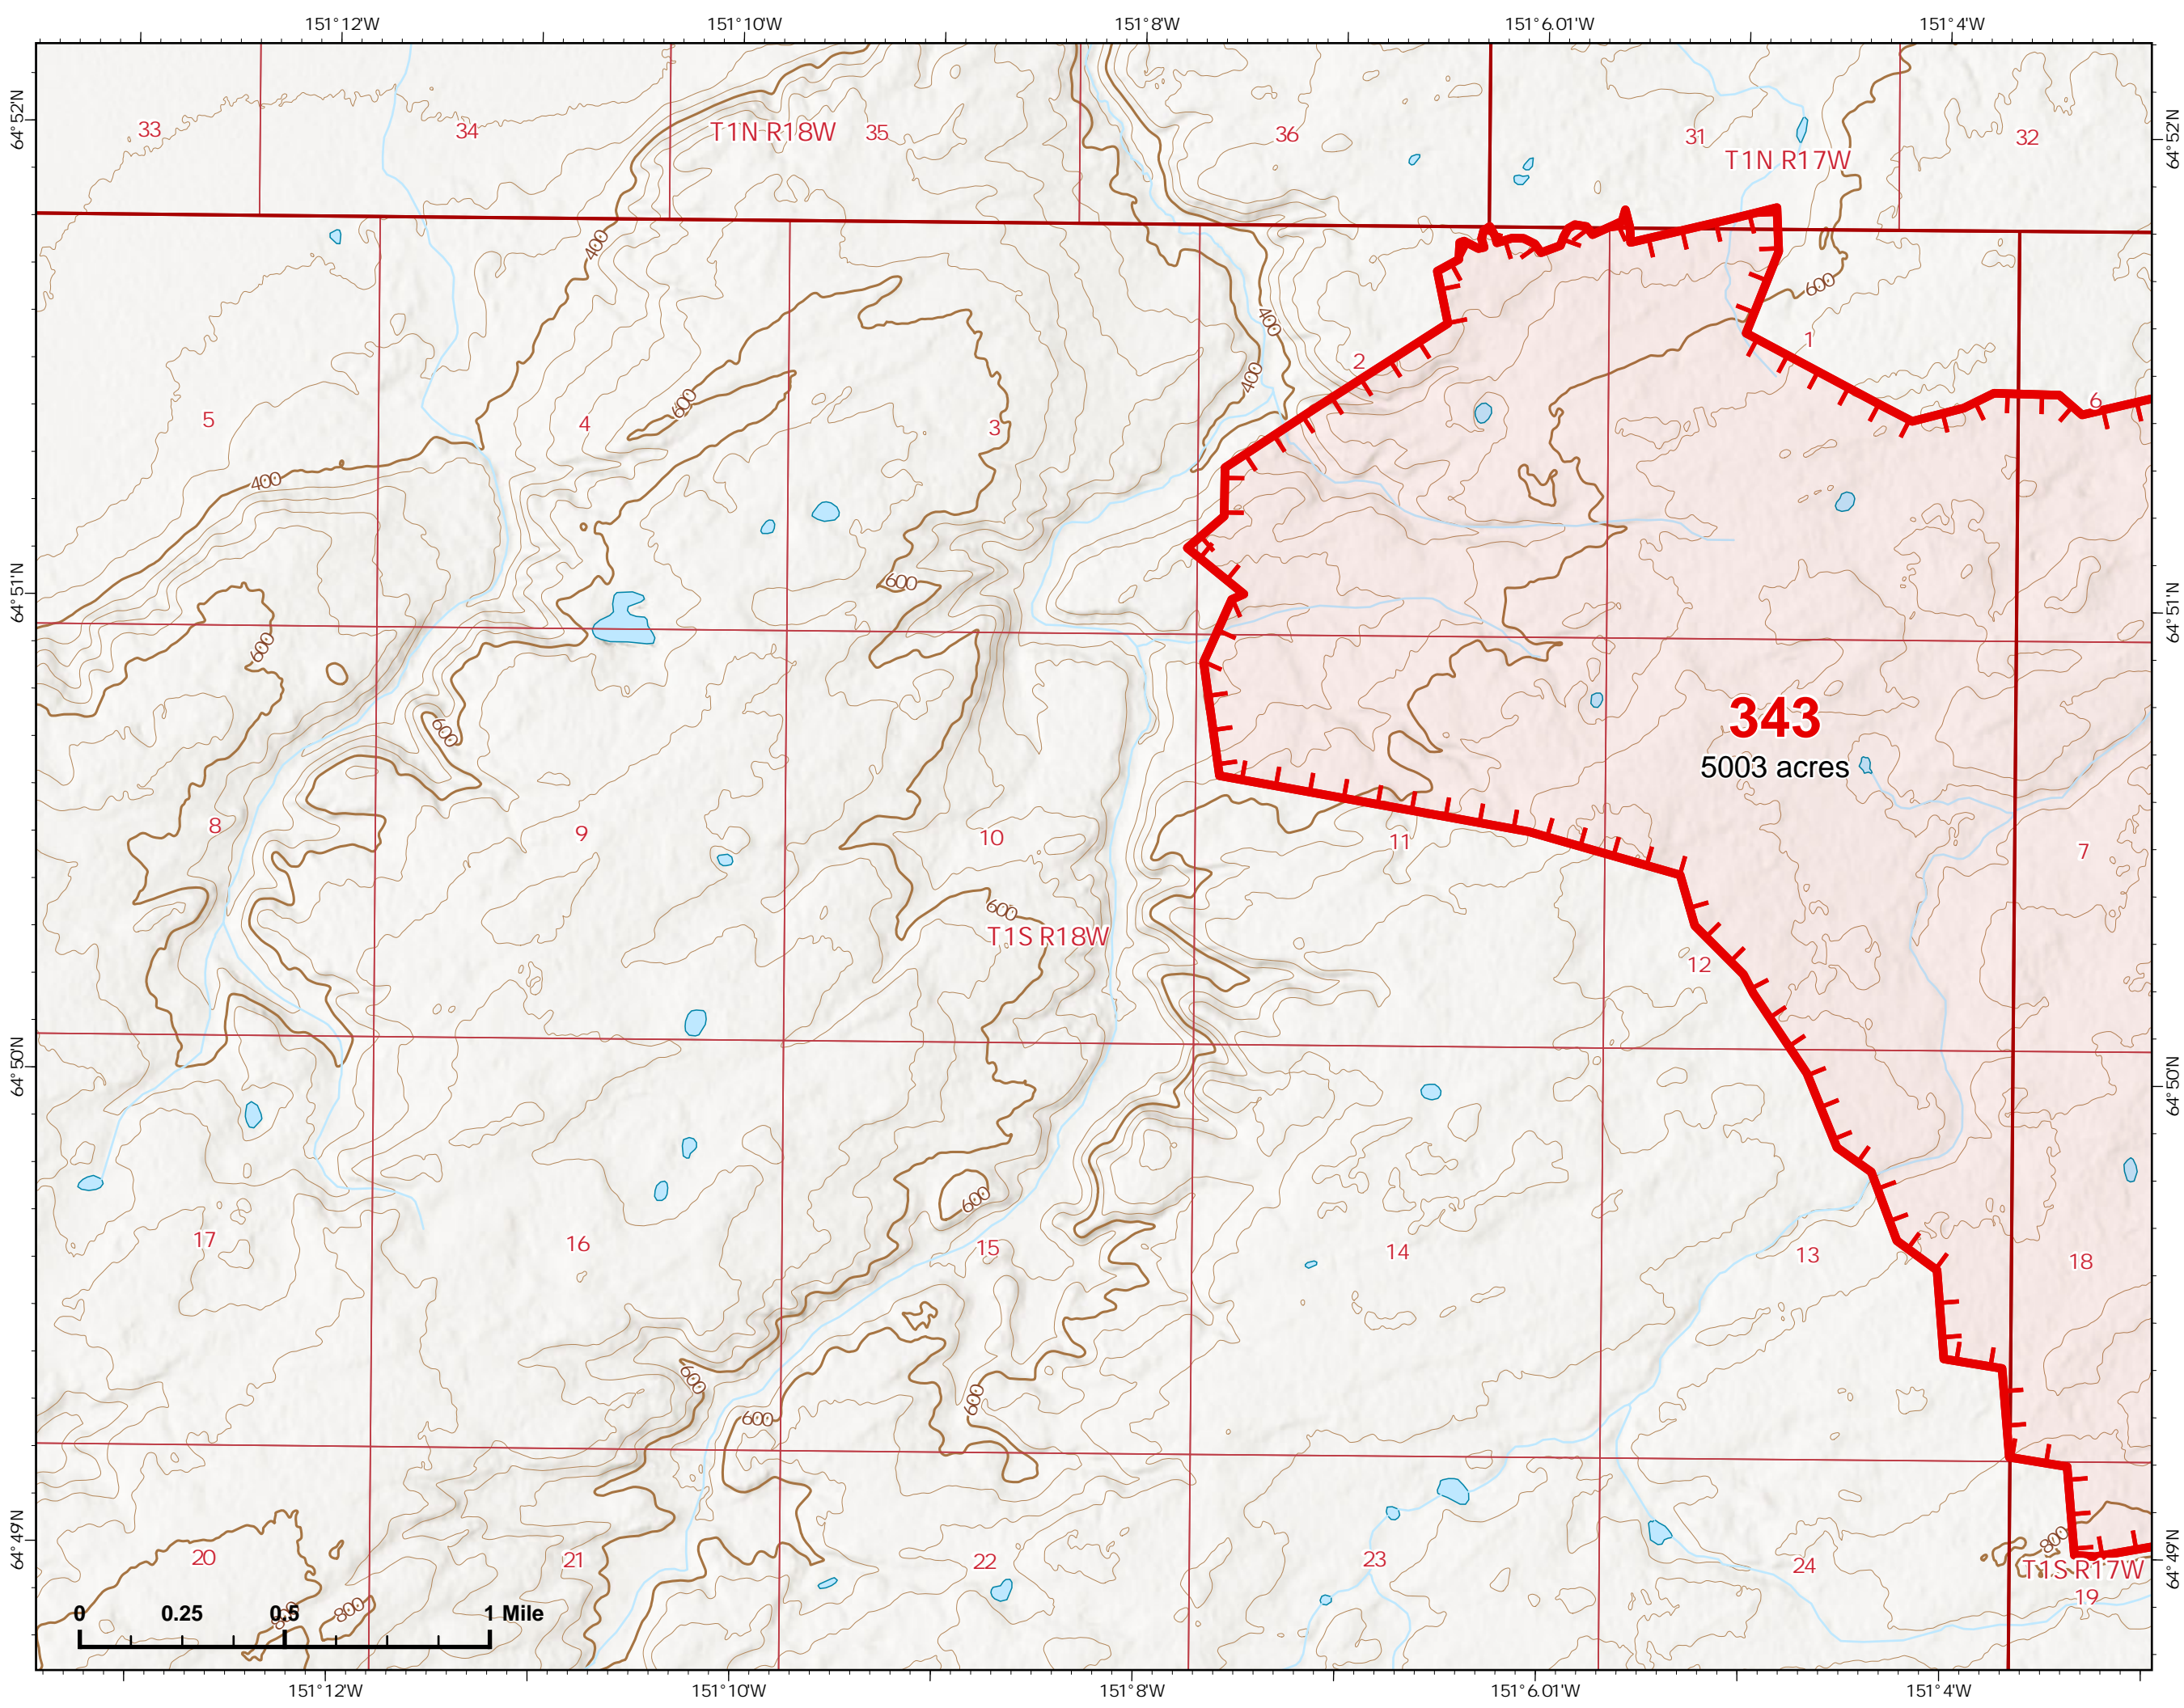

IAP Map

Bean Complex
AKTAD231898

06/30/2022

Fire: 343 (Dragon)

Page 343 - 1

- Wildfire Daily Fire Perimeter
- Fire Edge