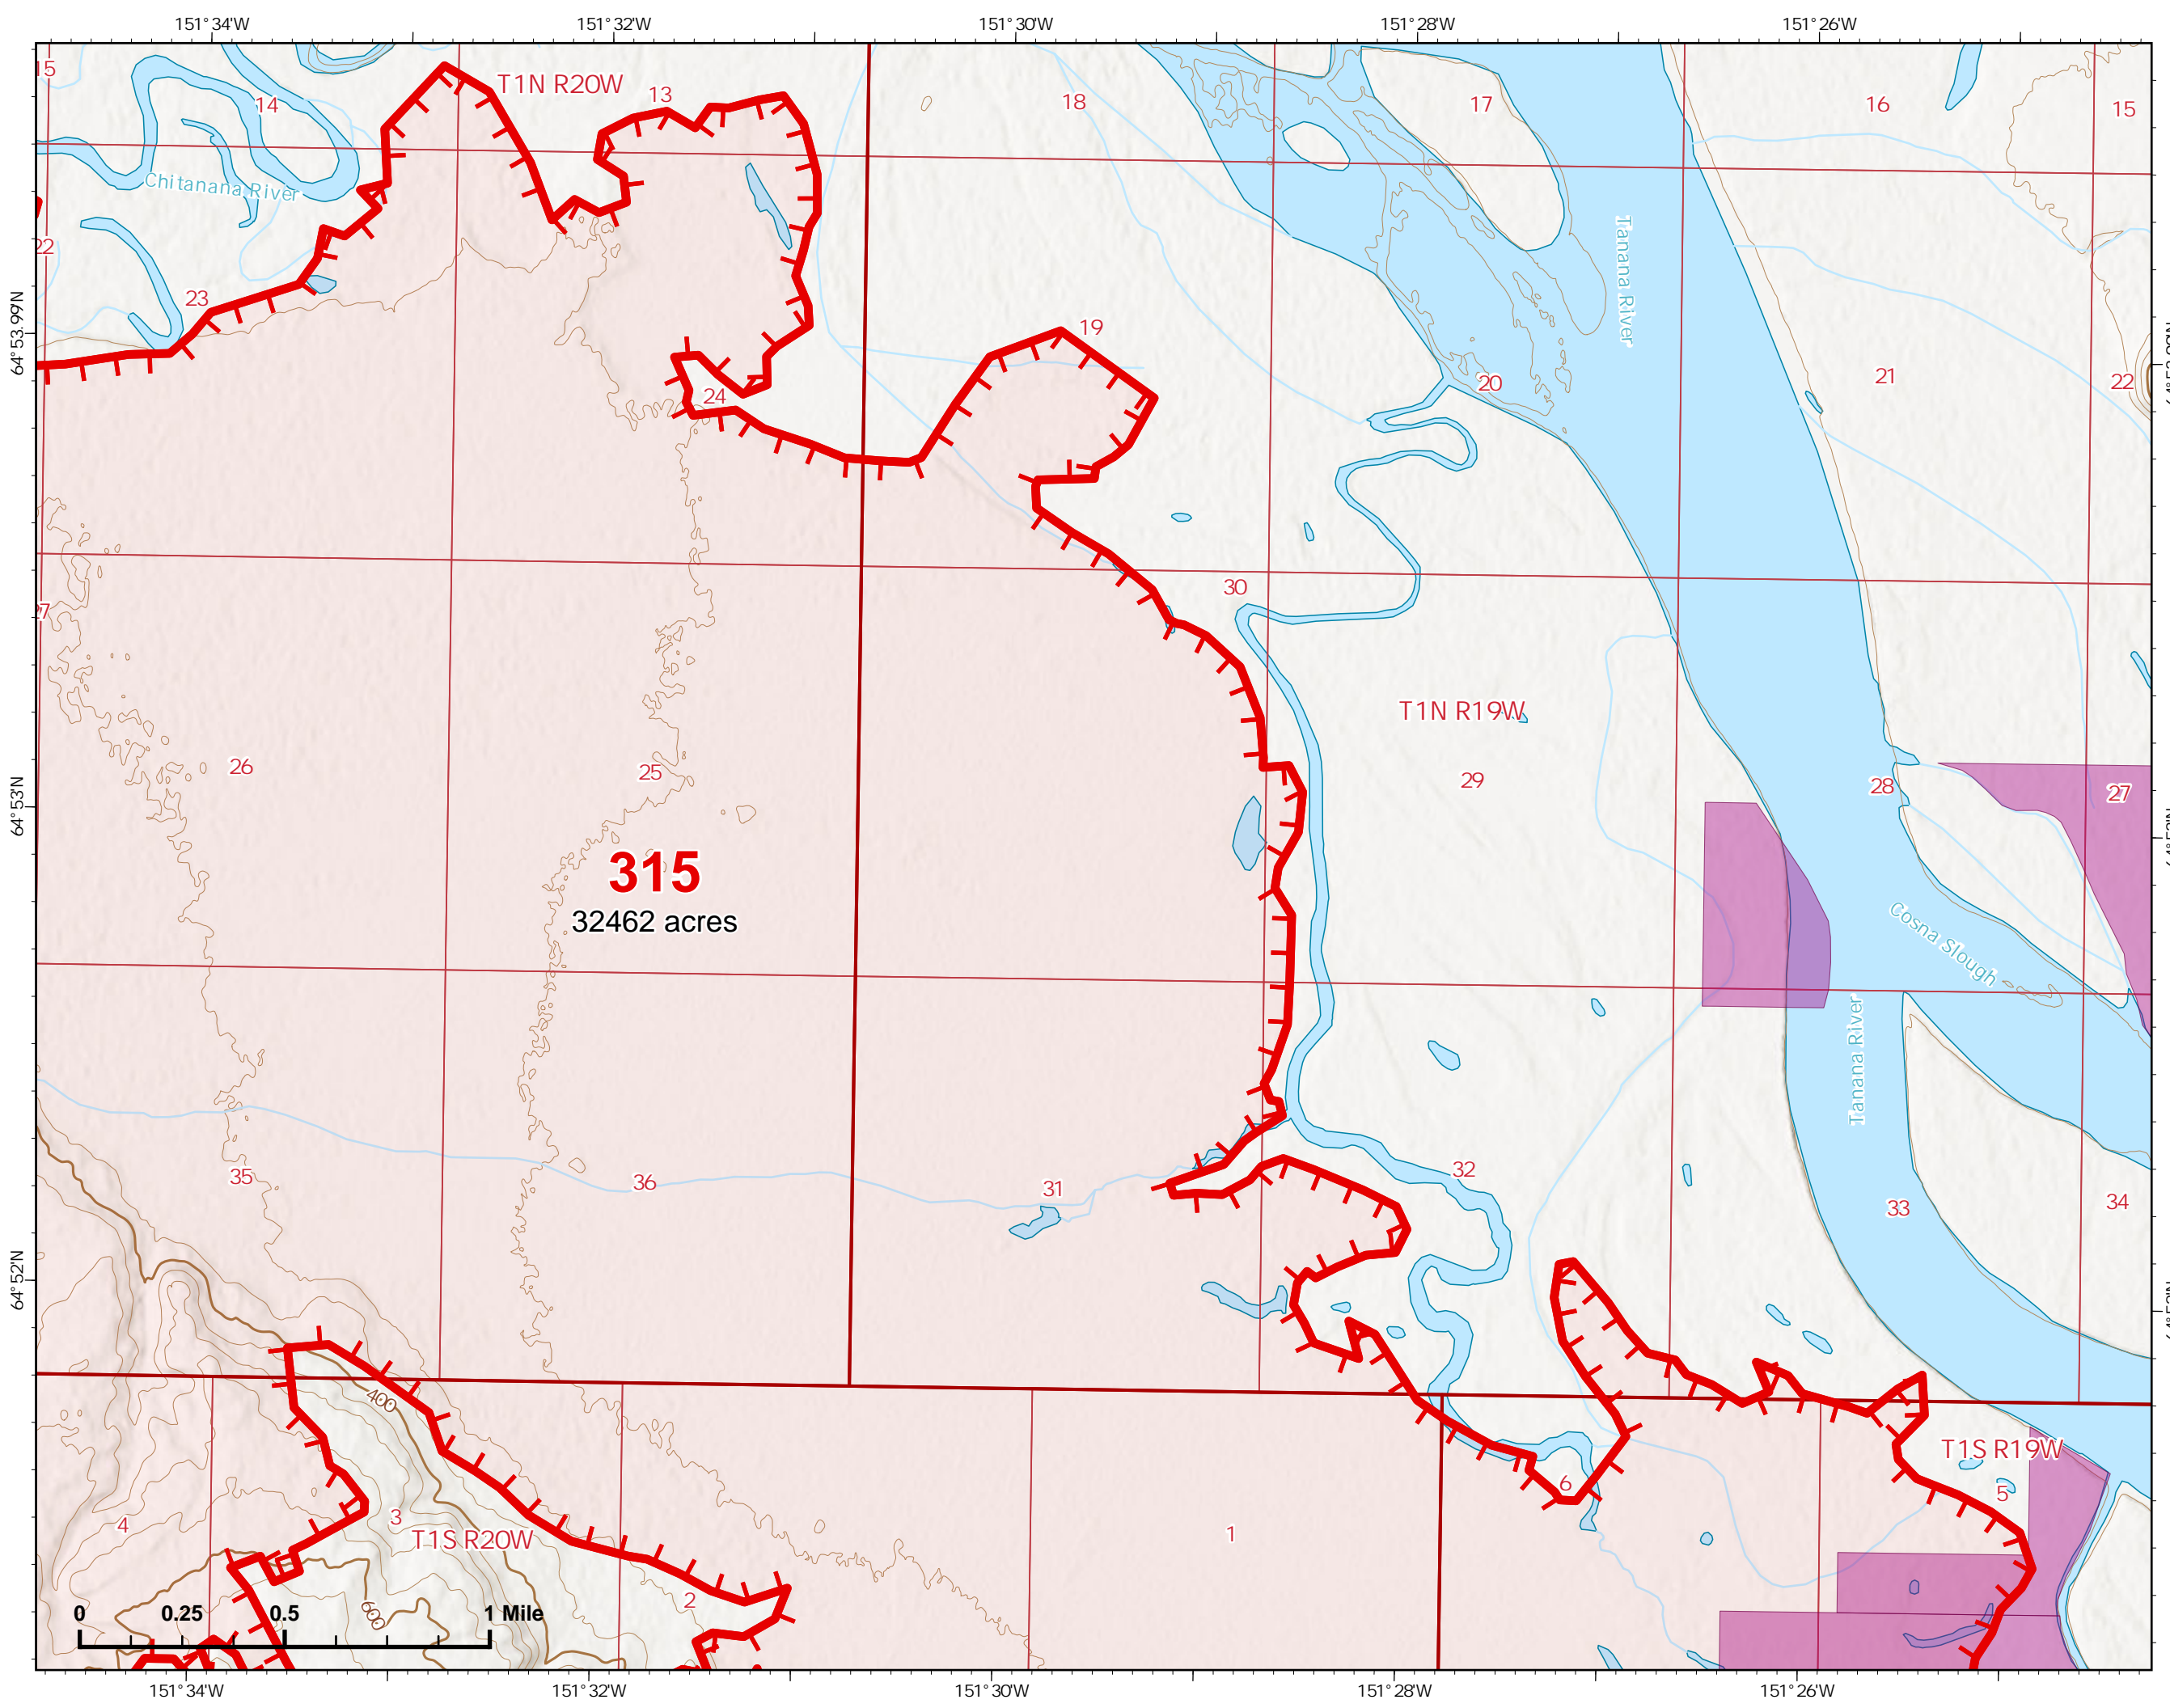

IAP Map

Bean Complex
AKTAD231898

06/30/2022

Fire: 315 (Chitanana)

Page 315 - 7

-  Wildfire Daily Fire Perimeter
-  Fire Edge
-  Native Allotments

Z. Cravens
6/29/2022

IAP Map