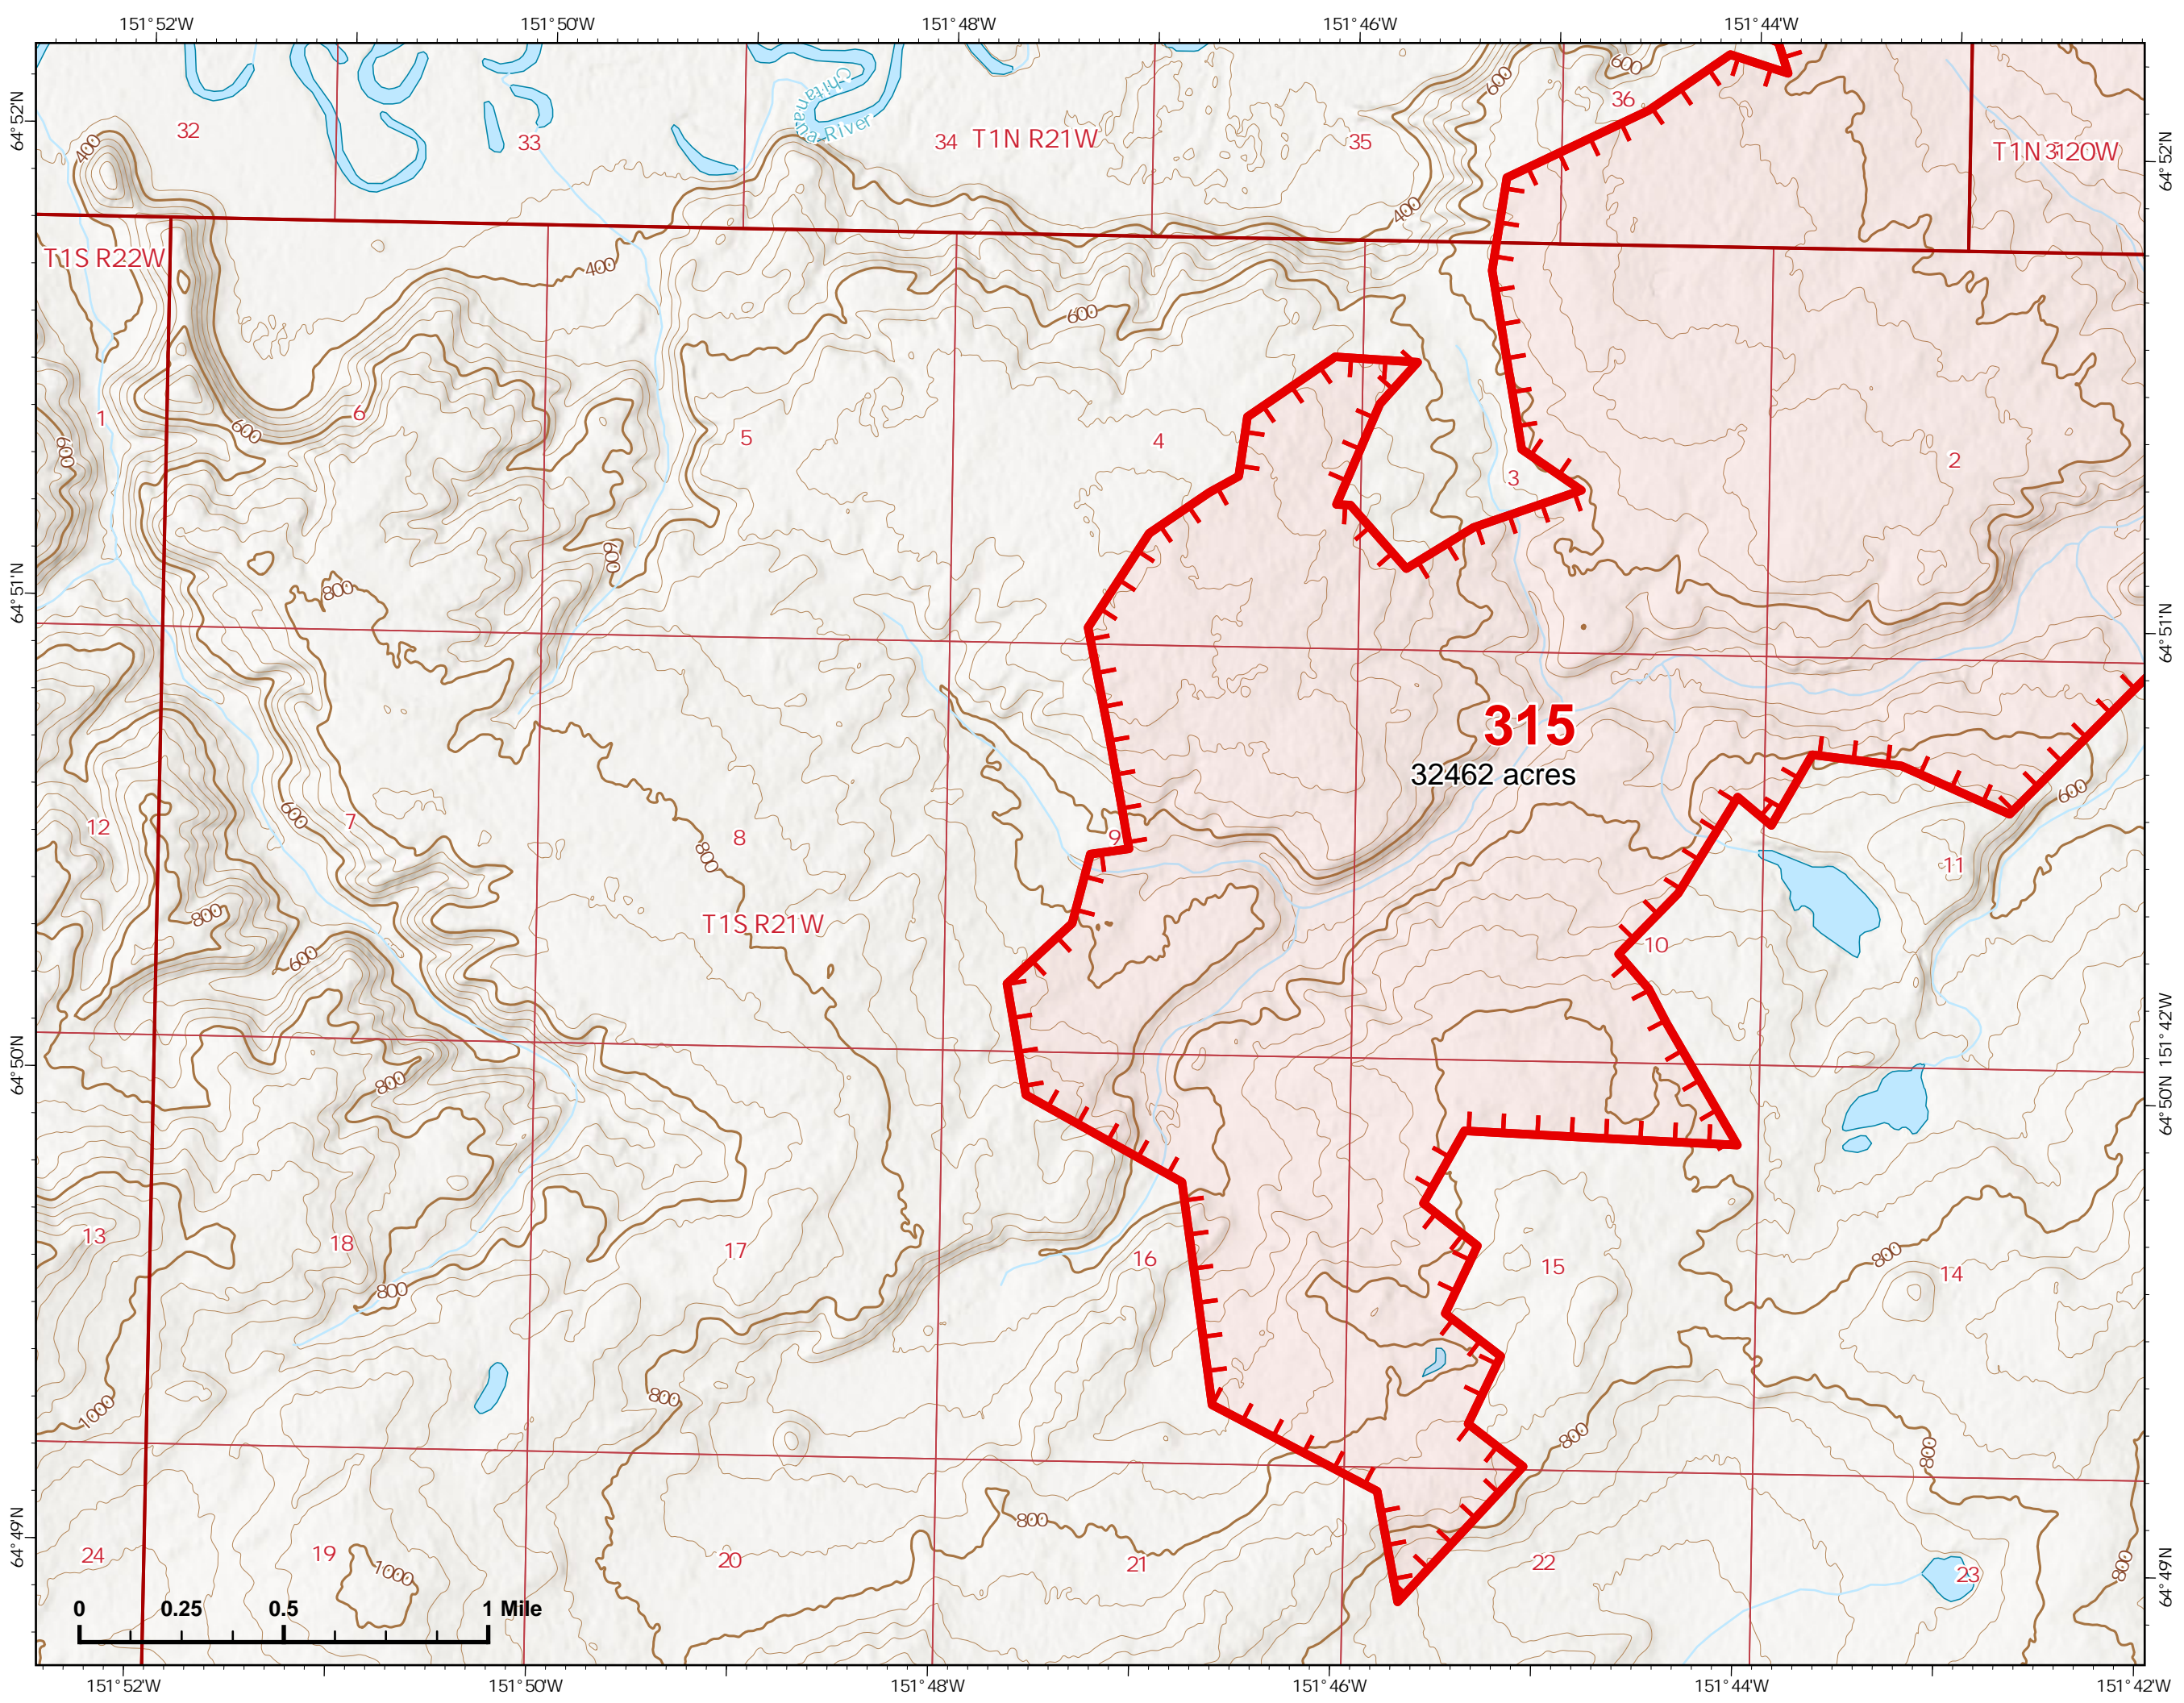

06/30/2022

Fire: 315 (Chitanana)

Page 315 - 2

-  Wildfire Daily Fire Perimeter
-  Fire Edge

Z. Cravens
6/29/2022

IAP Map

Bean Complex
AKTAD231898
06/30/2022

Fire: 315 (Chitanana)

Page 315 - 3

-  Wildfire Daily Fire Perimeter
-  Fire Edge

Z. Cravens
6/29/2022

IAP Map

Bean Complex
AKTAD231898

06/30/2022

Fire: 315 (Chitanana)

Page 315 - 4

-  Wildfire Daily Fire Perimeter
-  Fire Edge

Z. Cravens
6/29/2022

IAP Map

Bean Complex
AKTAD231898
06/30/2022

Fire: 310 (Tanana River)

Page 310 - 2

-  Helispot
-  Wildfire Daily Fire Perimeter
-  Fire Edge
-  Structure