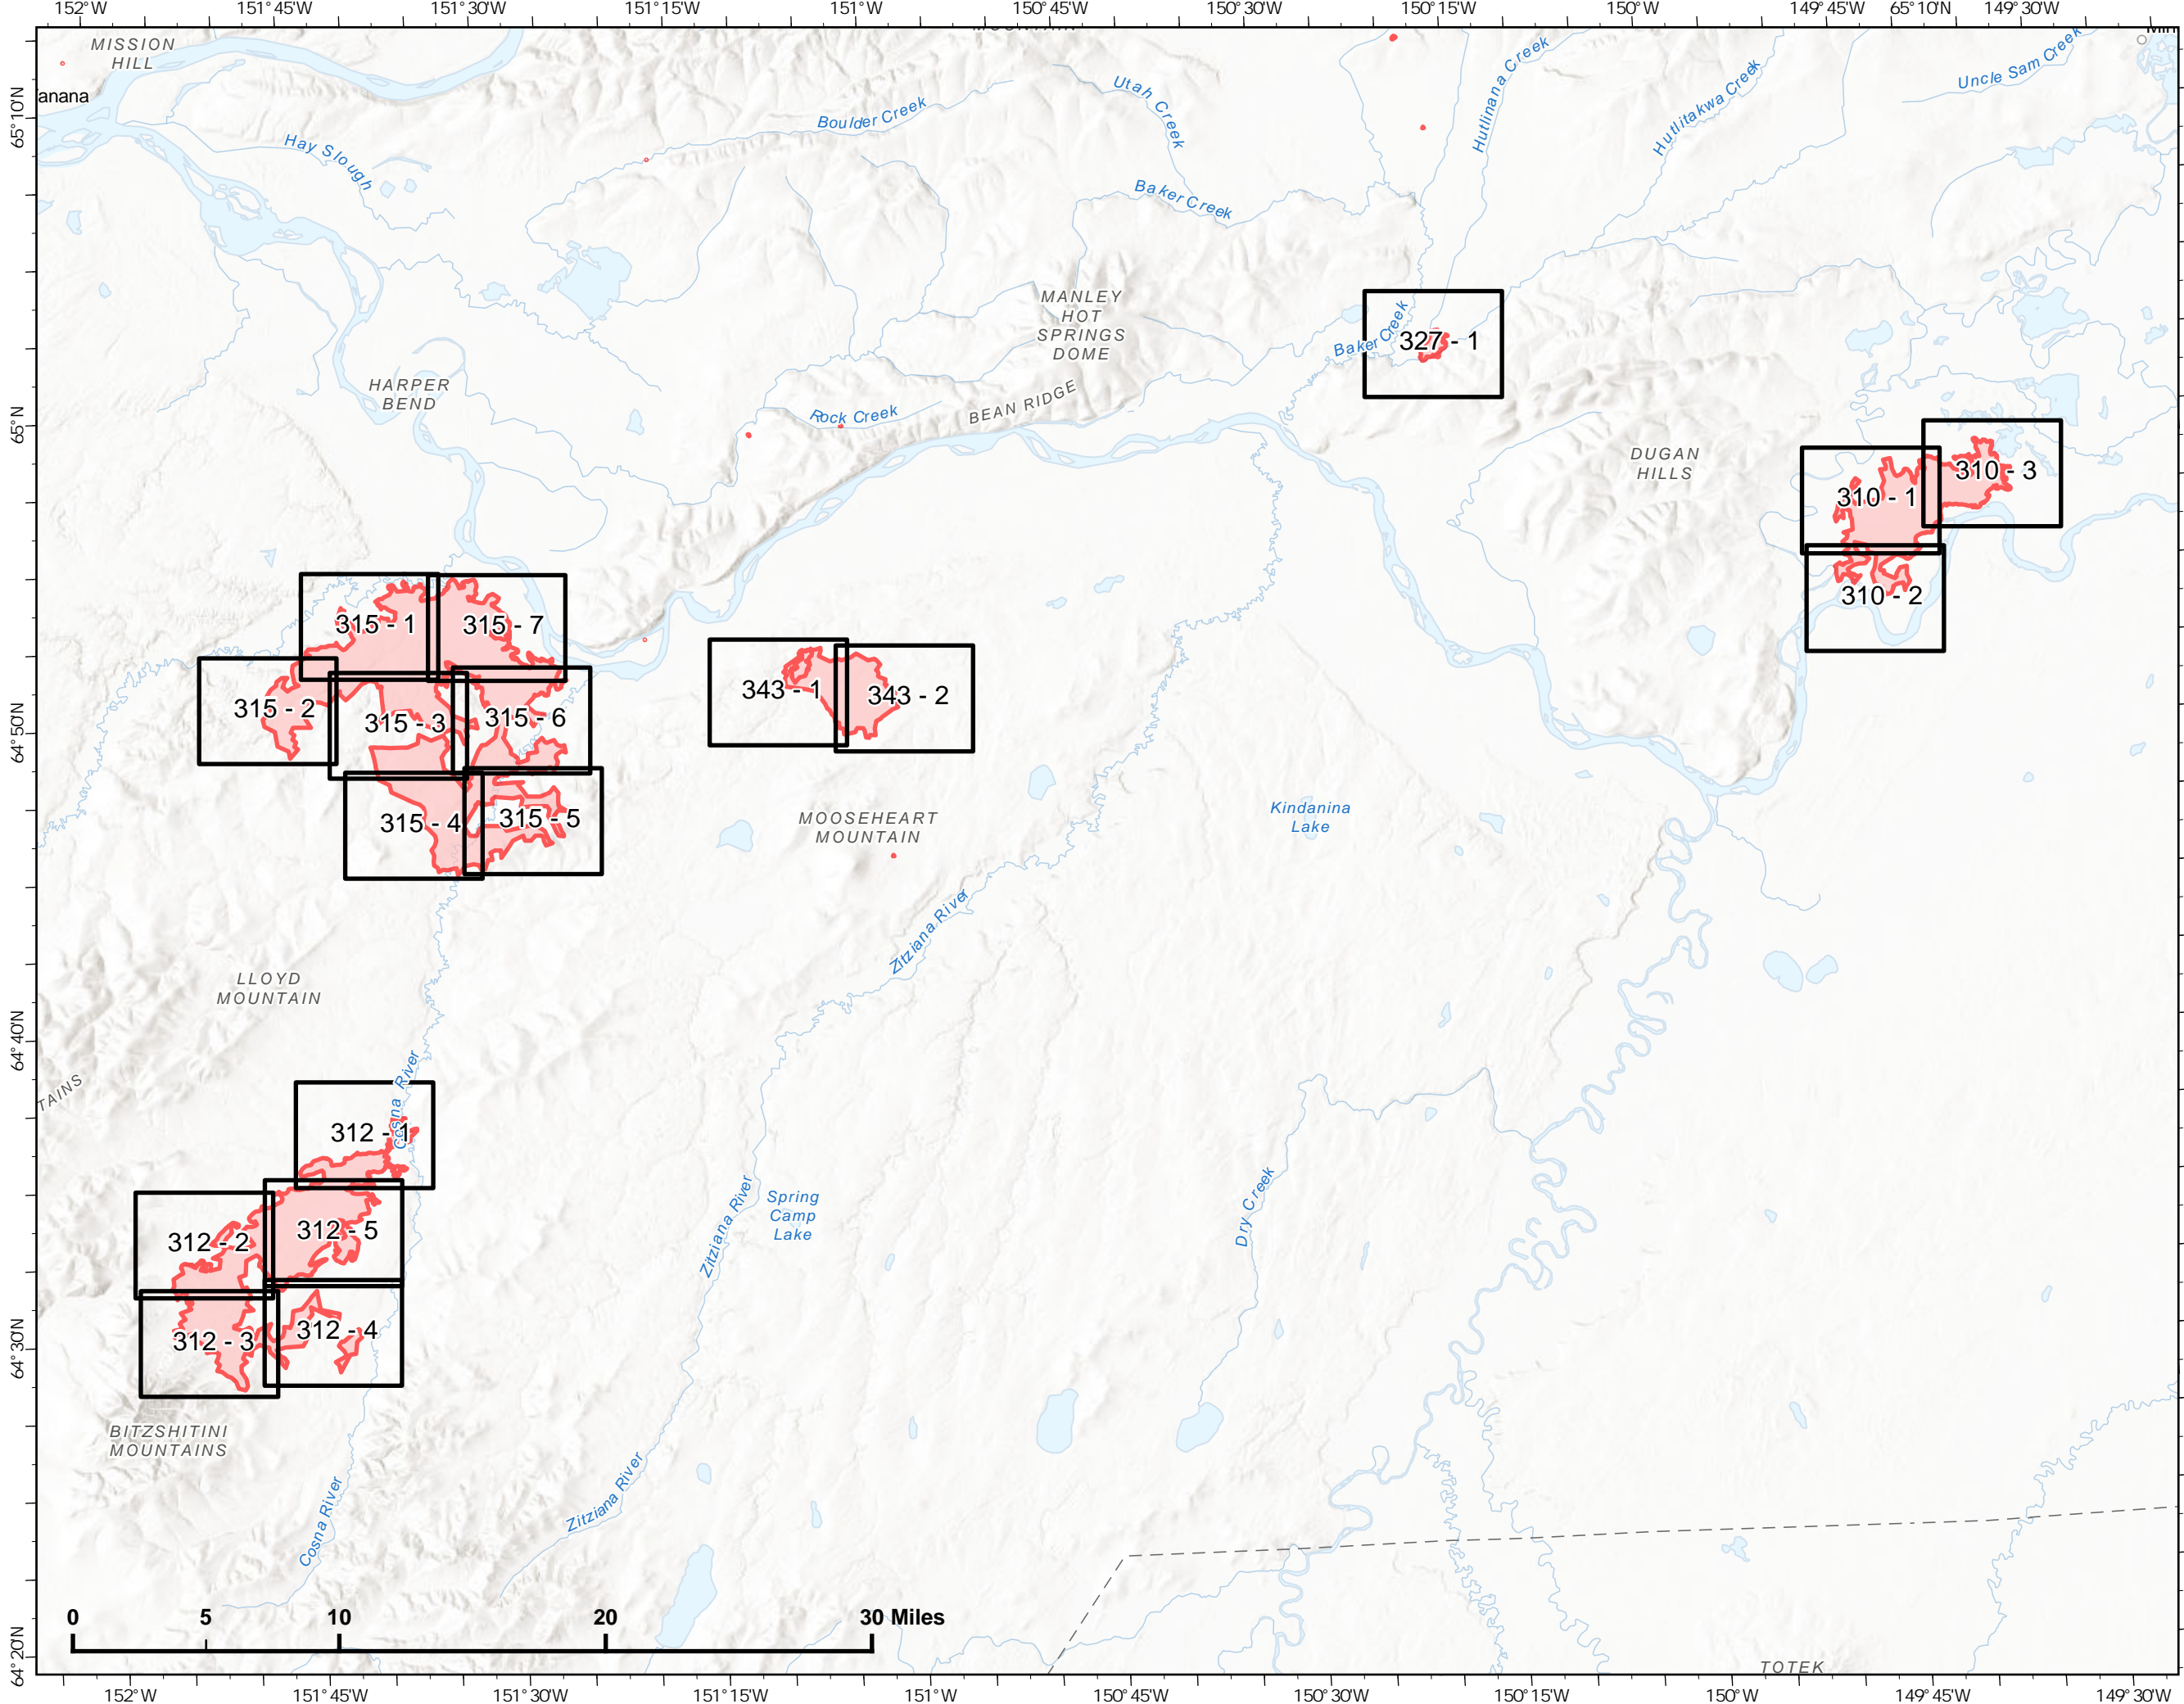

IAP Index Map

Bean Complex
AKTAD231898
06/30/2022

 Wildfire Daily Fire Perimeter

Z. Cravens
6/29/2022

IAP Map

Bean Complex
AKTAD231898

06/30/2022

Fire: 312 (Bitzshitini)

Page 312 - 1

-  Helispot
-  Wildfire Daily Fire Perimeter
-  Fire Edge
-  Structure

Z. Cravens
6/29/2022

IAP Map

Bean Complex
AKTAD231898

06/30/2022

Fire: 312 (Bitzshitini)

Page 312 - 2

-  Wildfire Daily Fire Perimeter
-  Fire Edge

Z. Cravens
6/29/2022

IAP Map

Bean Complex
AKTAD231898

06/30/2022

Fire: 312 (Bitzshitini)

Page 312 - 3

-  Wildfire Daily Fire Perimeter
-  Fire Edge
-  Communications

-  Wildfire Daily Fire Perimeter
-  Fire Edge

Z. Cravens
6/29/2022

IAP Map

Bean Complex
AKTAD231898
06/30/2022

Fire: 310 (Tanana River)

Page 310 - 2

-  Helispot
-  Wildfire Daily Fire Perimeter
-  Fire Edge
-  Structure