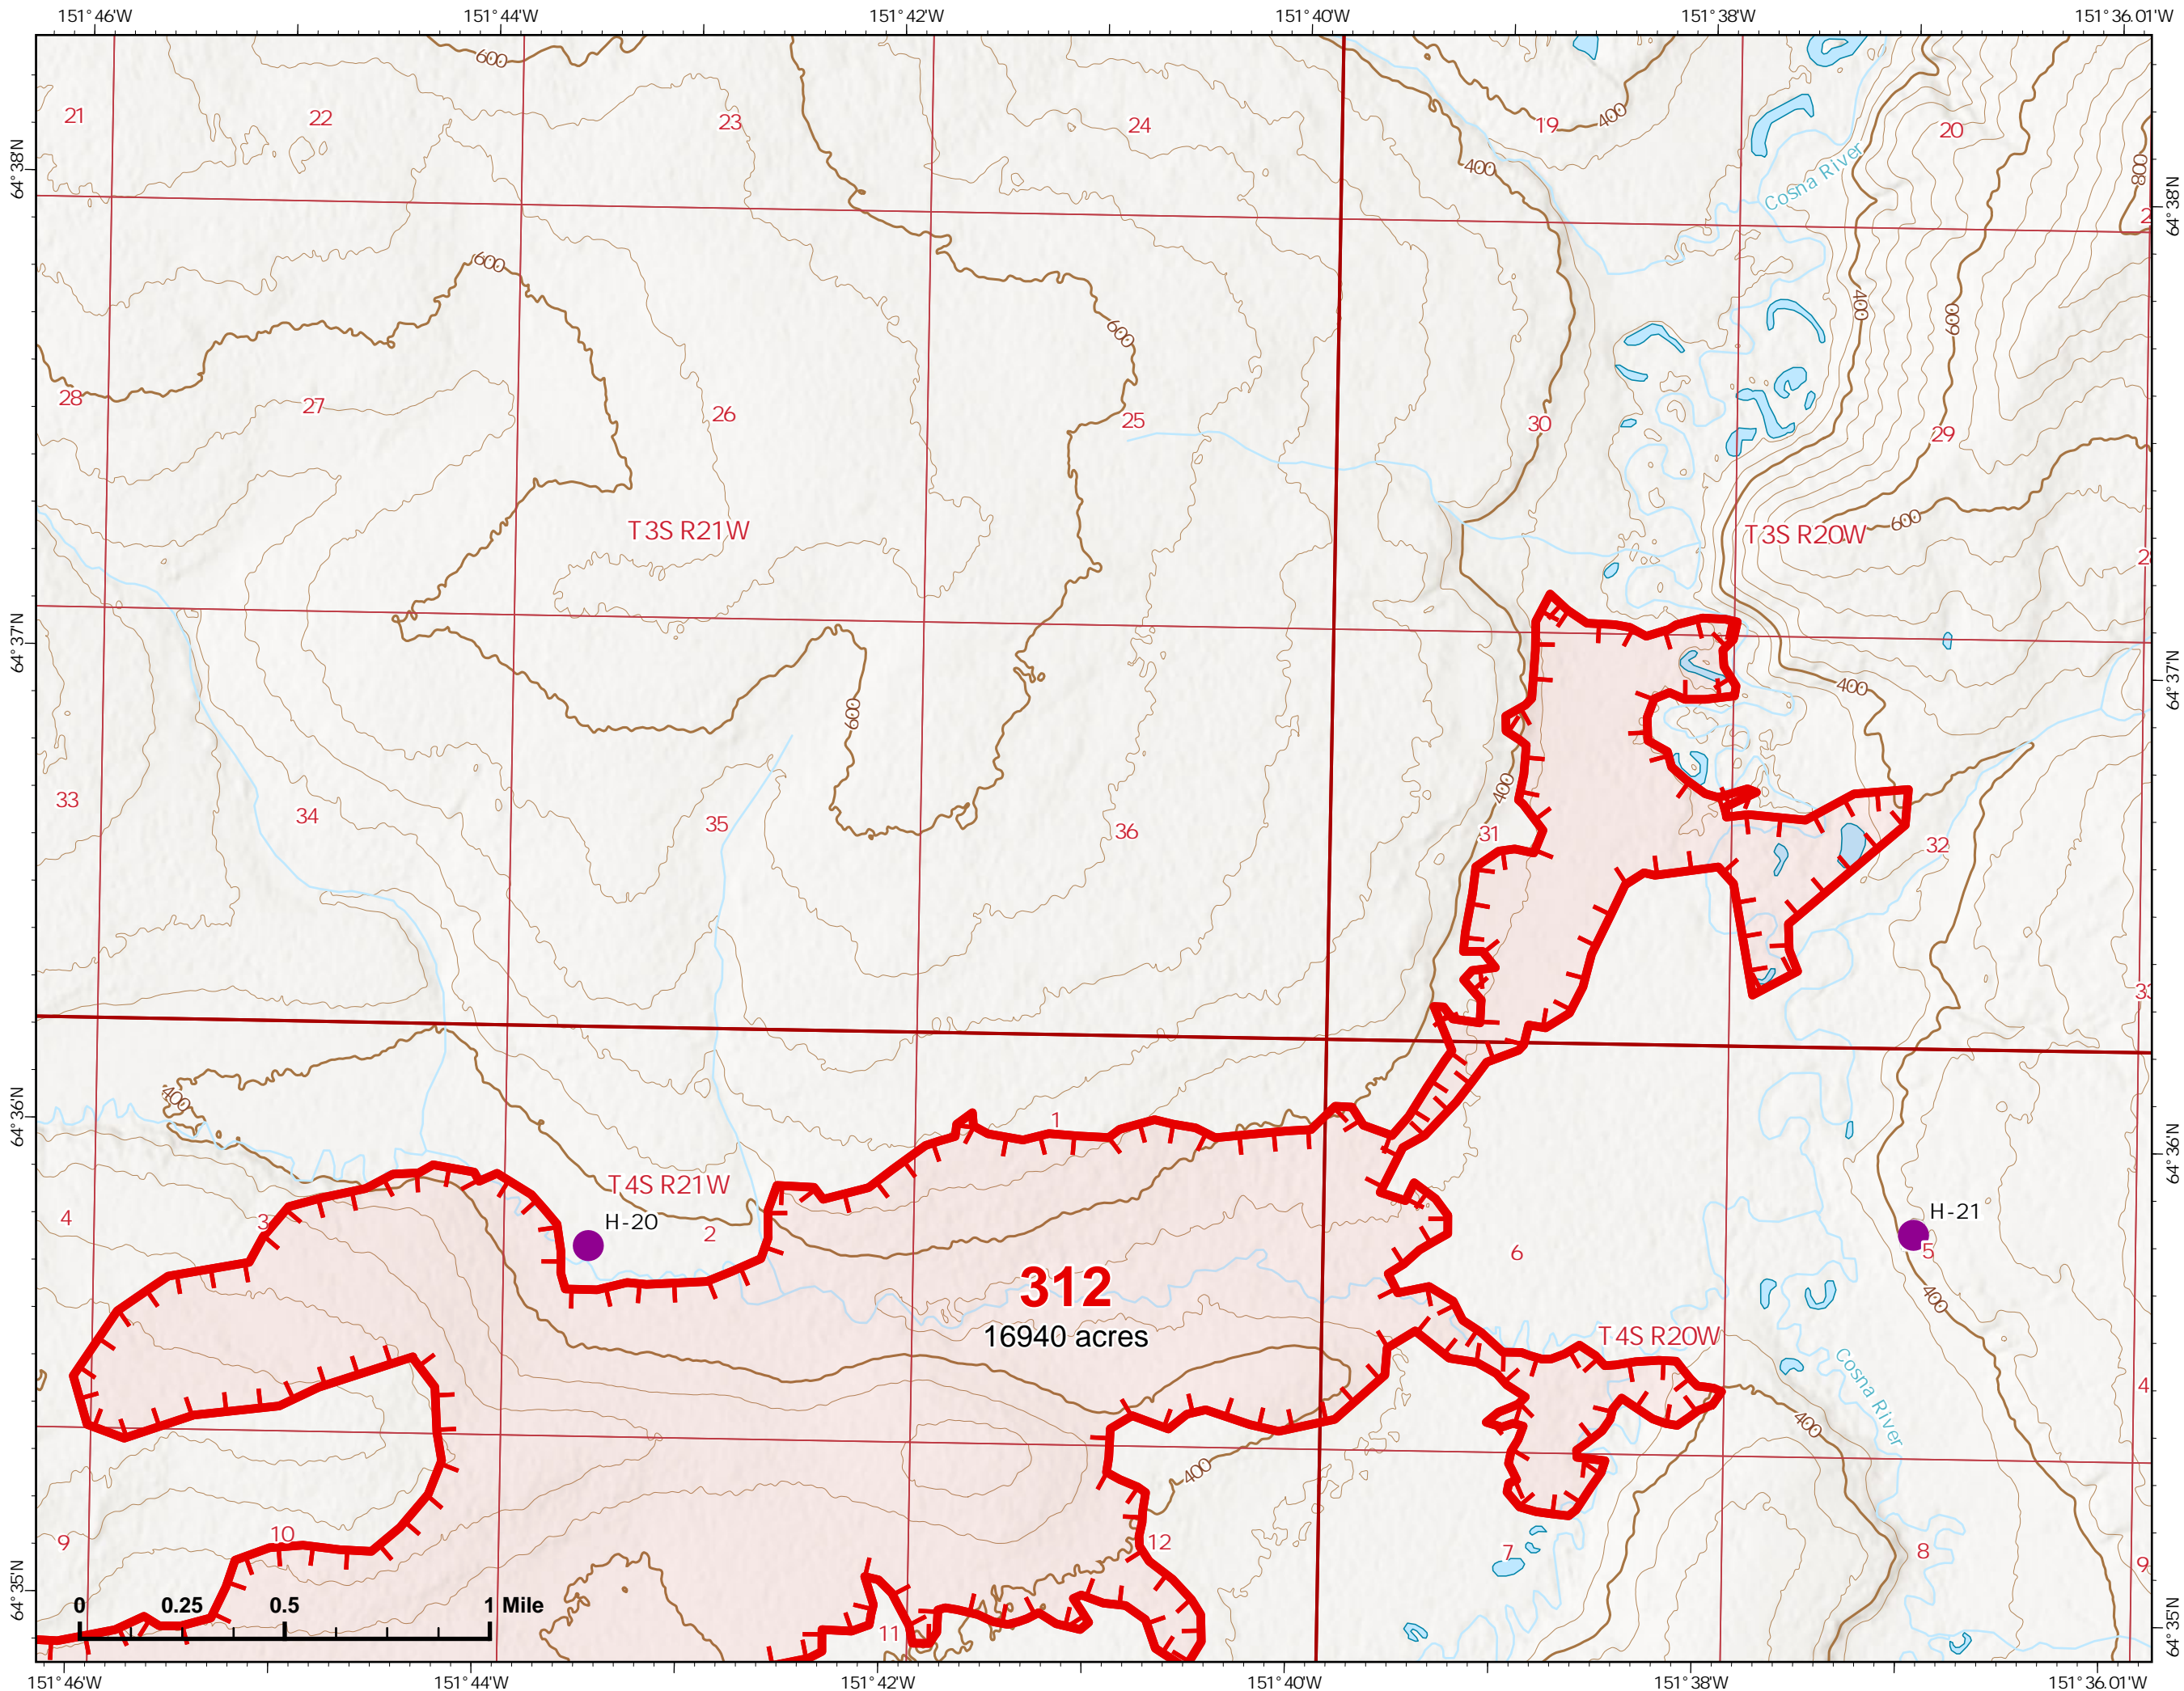

IAP Index Map

Bean Complex
AKTAD231898
06/30/2022

 Wildfire Daily Fire Perimeter

Z. Cravens
6/29/2022

IAP Map

Bean Complex
AKTAD231898

06/30/2022

Fire: 312 (Bitzshitini)

Page 312 - 1

-  Helispot
-  Wildfire Daily Fire Perimeter
-  Fire Edge
-  Structure

Z. Cravens
6/29/2022

IAP Map

Bean Complex
AKTAD231898

06/30/2022

Fire: 312 (Bitzshitini)

Page 312 - 2

-  Wildfire Daily Fire Perimeter
-  Fire Edge

Z. Cravens
6/29/2022

IAP Map

Bean Complex
AKTAD231898

06/30/2022

Fire: 312 (Bitzshitini)

Page 312 - 3

-  Wildfire Daily Fire Perimeter
-  Fire Edge
-  Communications

-  Wildfire Daily Fire Perimeter
-  Fire Edge

Z. Cravens
6/29/2022

IAP Map

Bean Complex
AKTAD231898
06/30/2022

Fire: 310 (Tanana River)

Page 310 - 2

-  Helispot
-  Wildfire Daily Fire Perimeter
-  Fire Edge
-  Structure