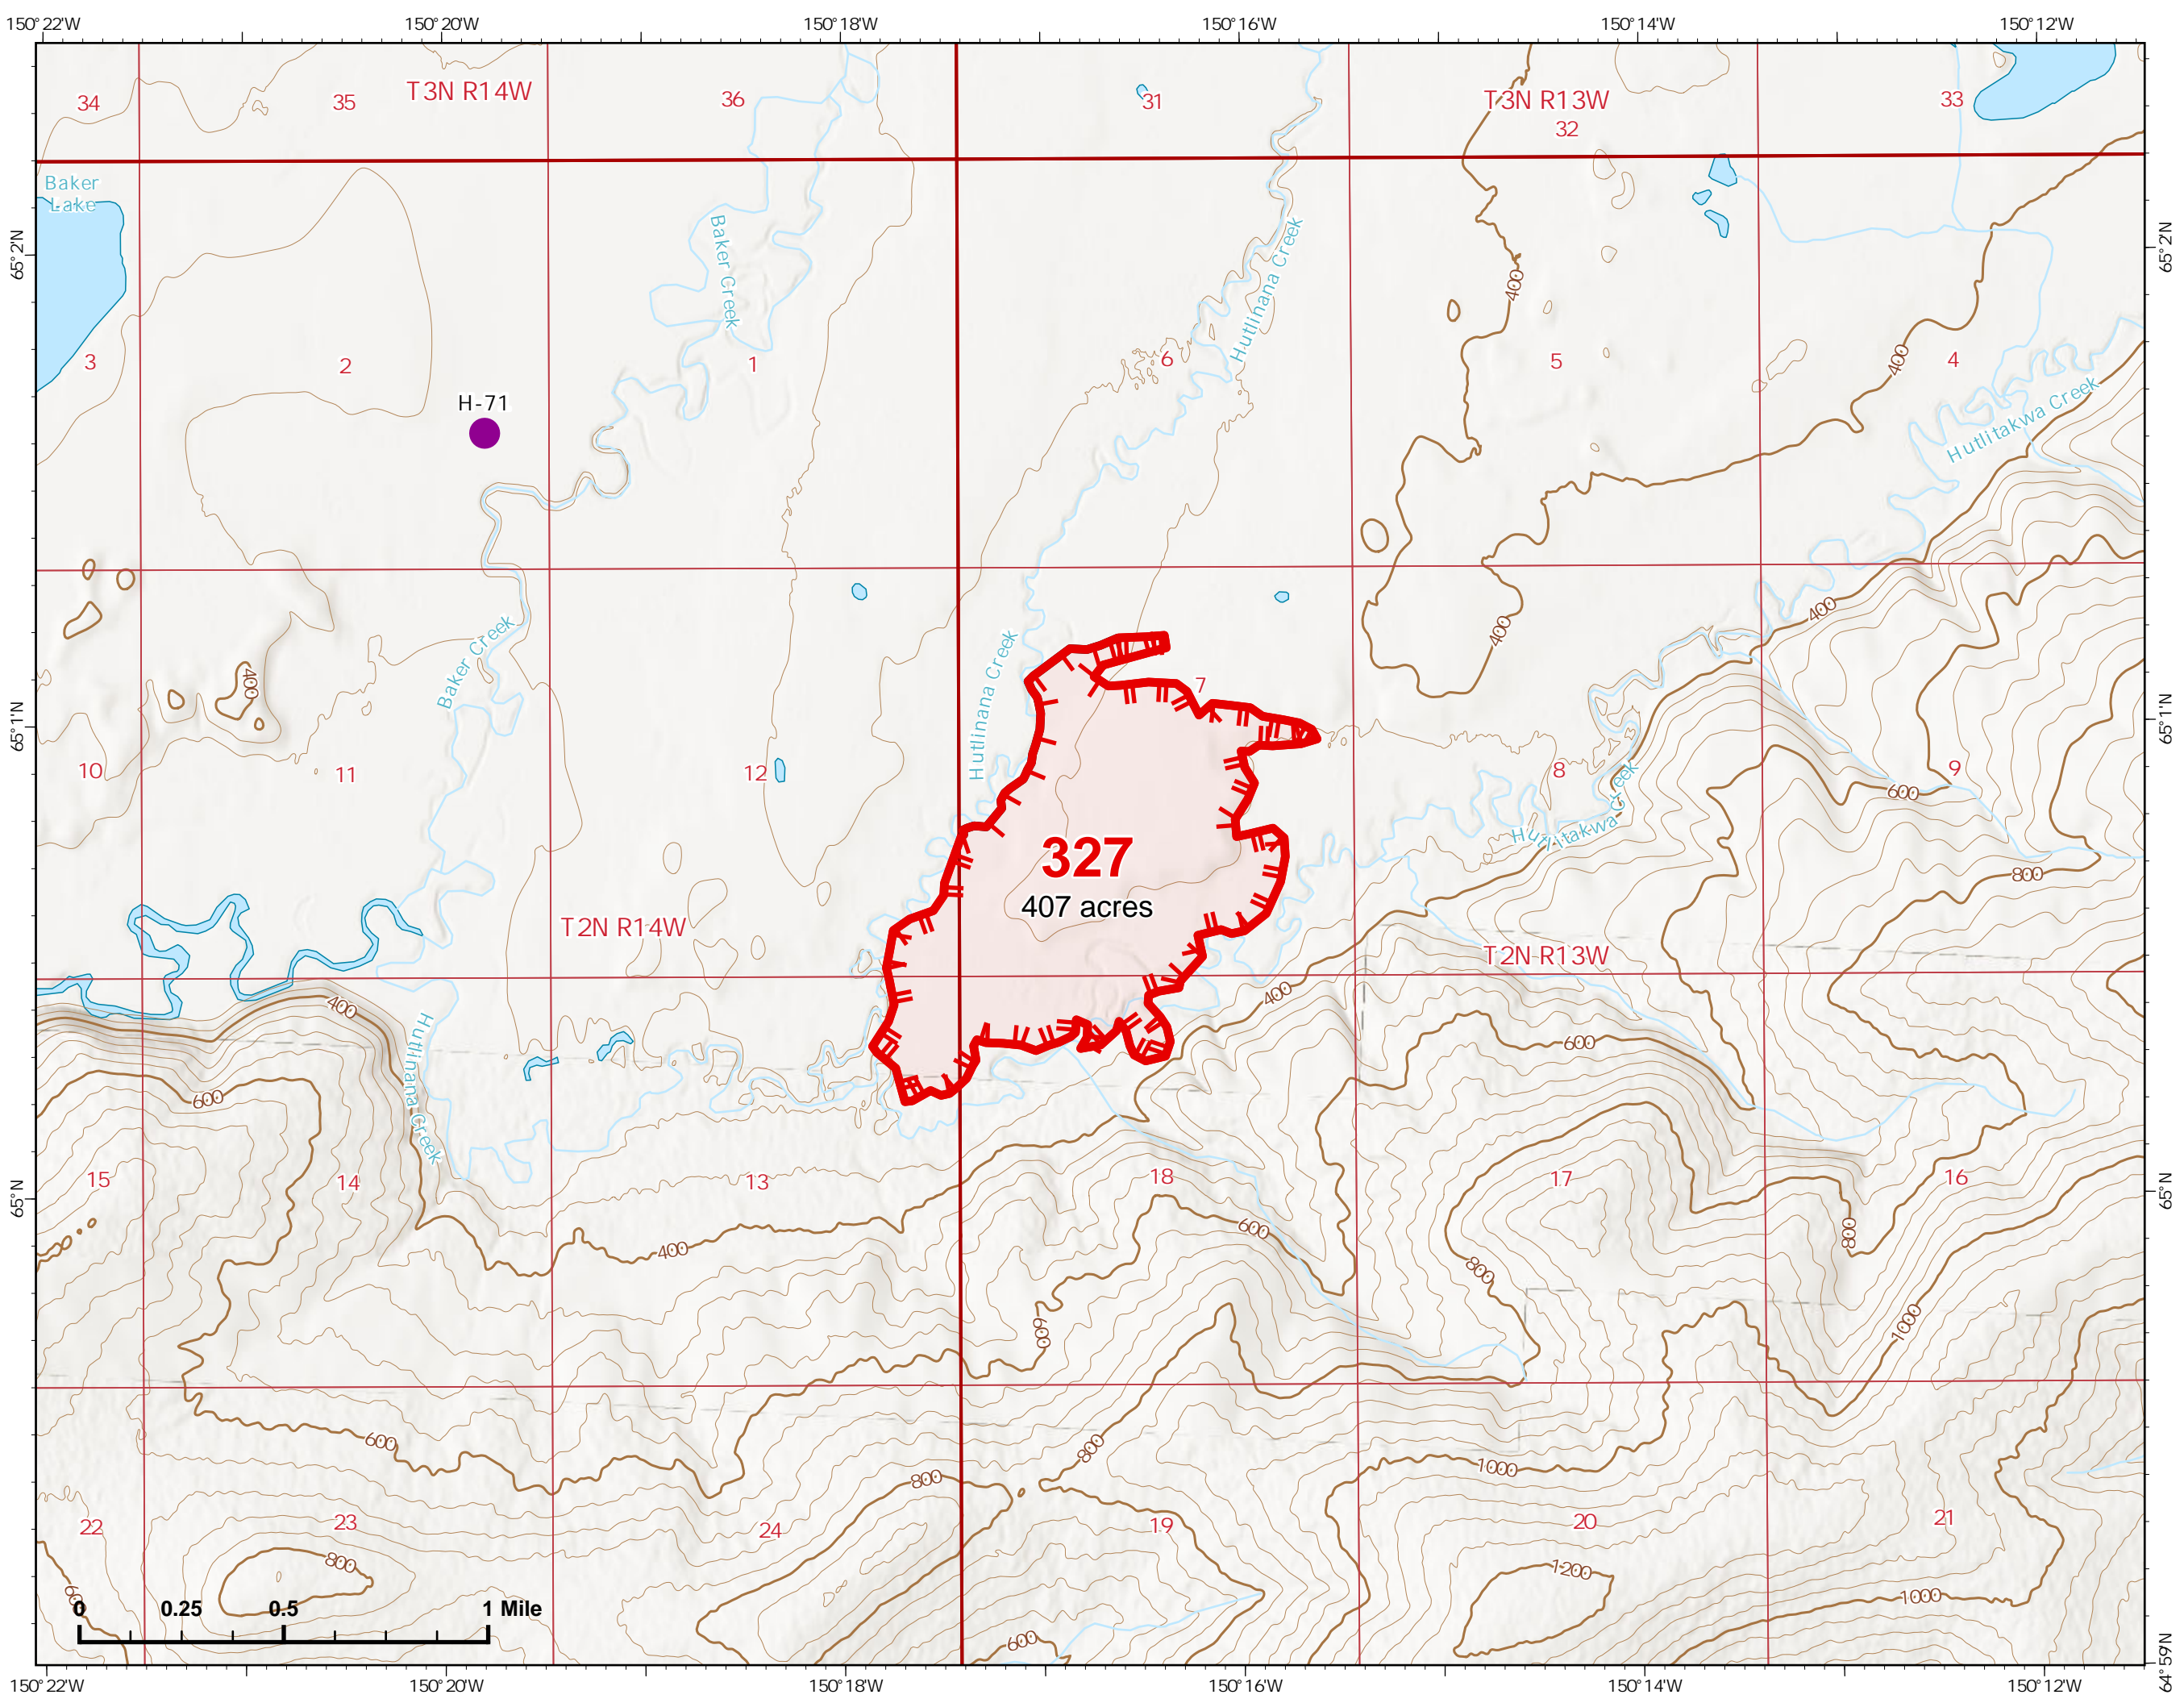

06/30/2022

Fire: 343 (Dragon)

Page 343 - 2

-  Wildfire Daily Fire Perimeter
-  Fire Edge

Z. Cravens
6/29/2022

IAP Map

Bean Complex
AKTAD231898

06/30/2022

Fire: 327 (Hutlinana)

Page 327 - 1

-  Helispot
-  Wildfire Daily Fire Perimeter
-  Fire Edge

Z. Cravens
6/29/2022

IAP Map

Bean Complex
AKTAD231898
06/30/2022

Fire: 310 (Tanana River)

Page 310 - 1

-  Wildfire Daily Fire Perimeter
-  Fire Edge

Z. Cravens
6/29/2022

IAP Map

Bean Complex
AKTAD231898
06/30/2022

Fire: 310 (Tanana River)

Page 310 - 2

-  Helispot
-  Wildfire Daily Fire Perimeter
-  Fire Edge
-  Structure