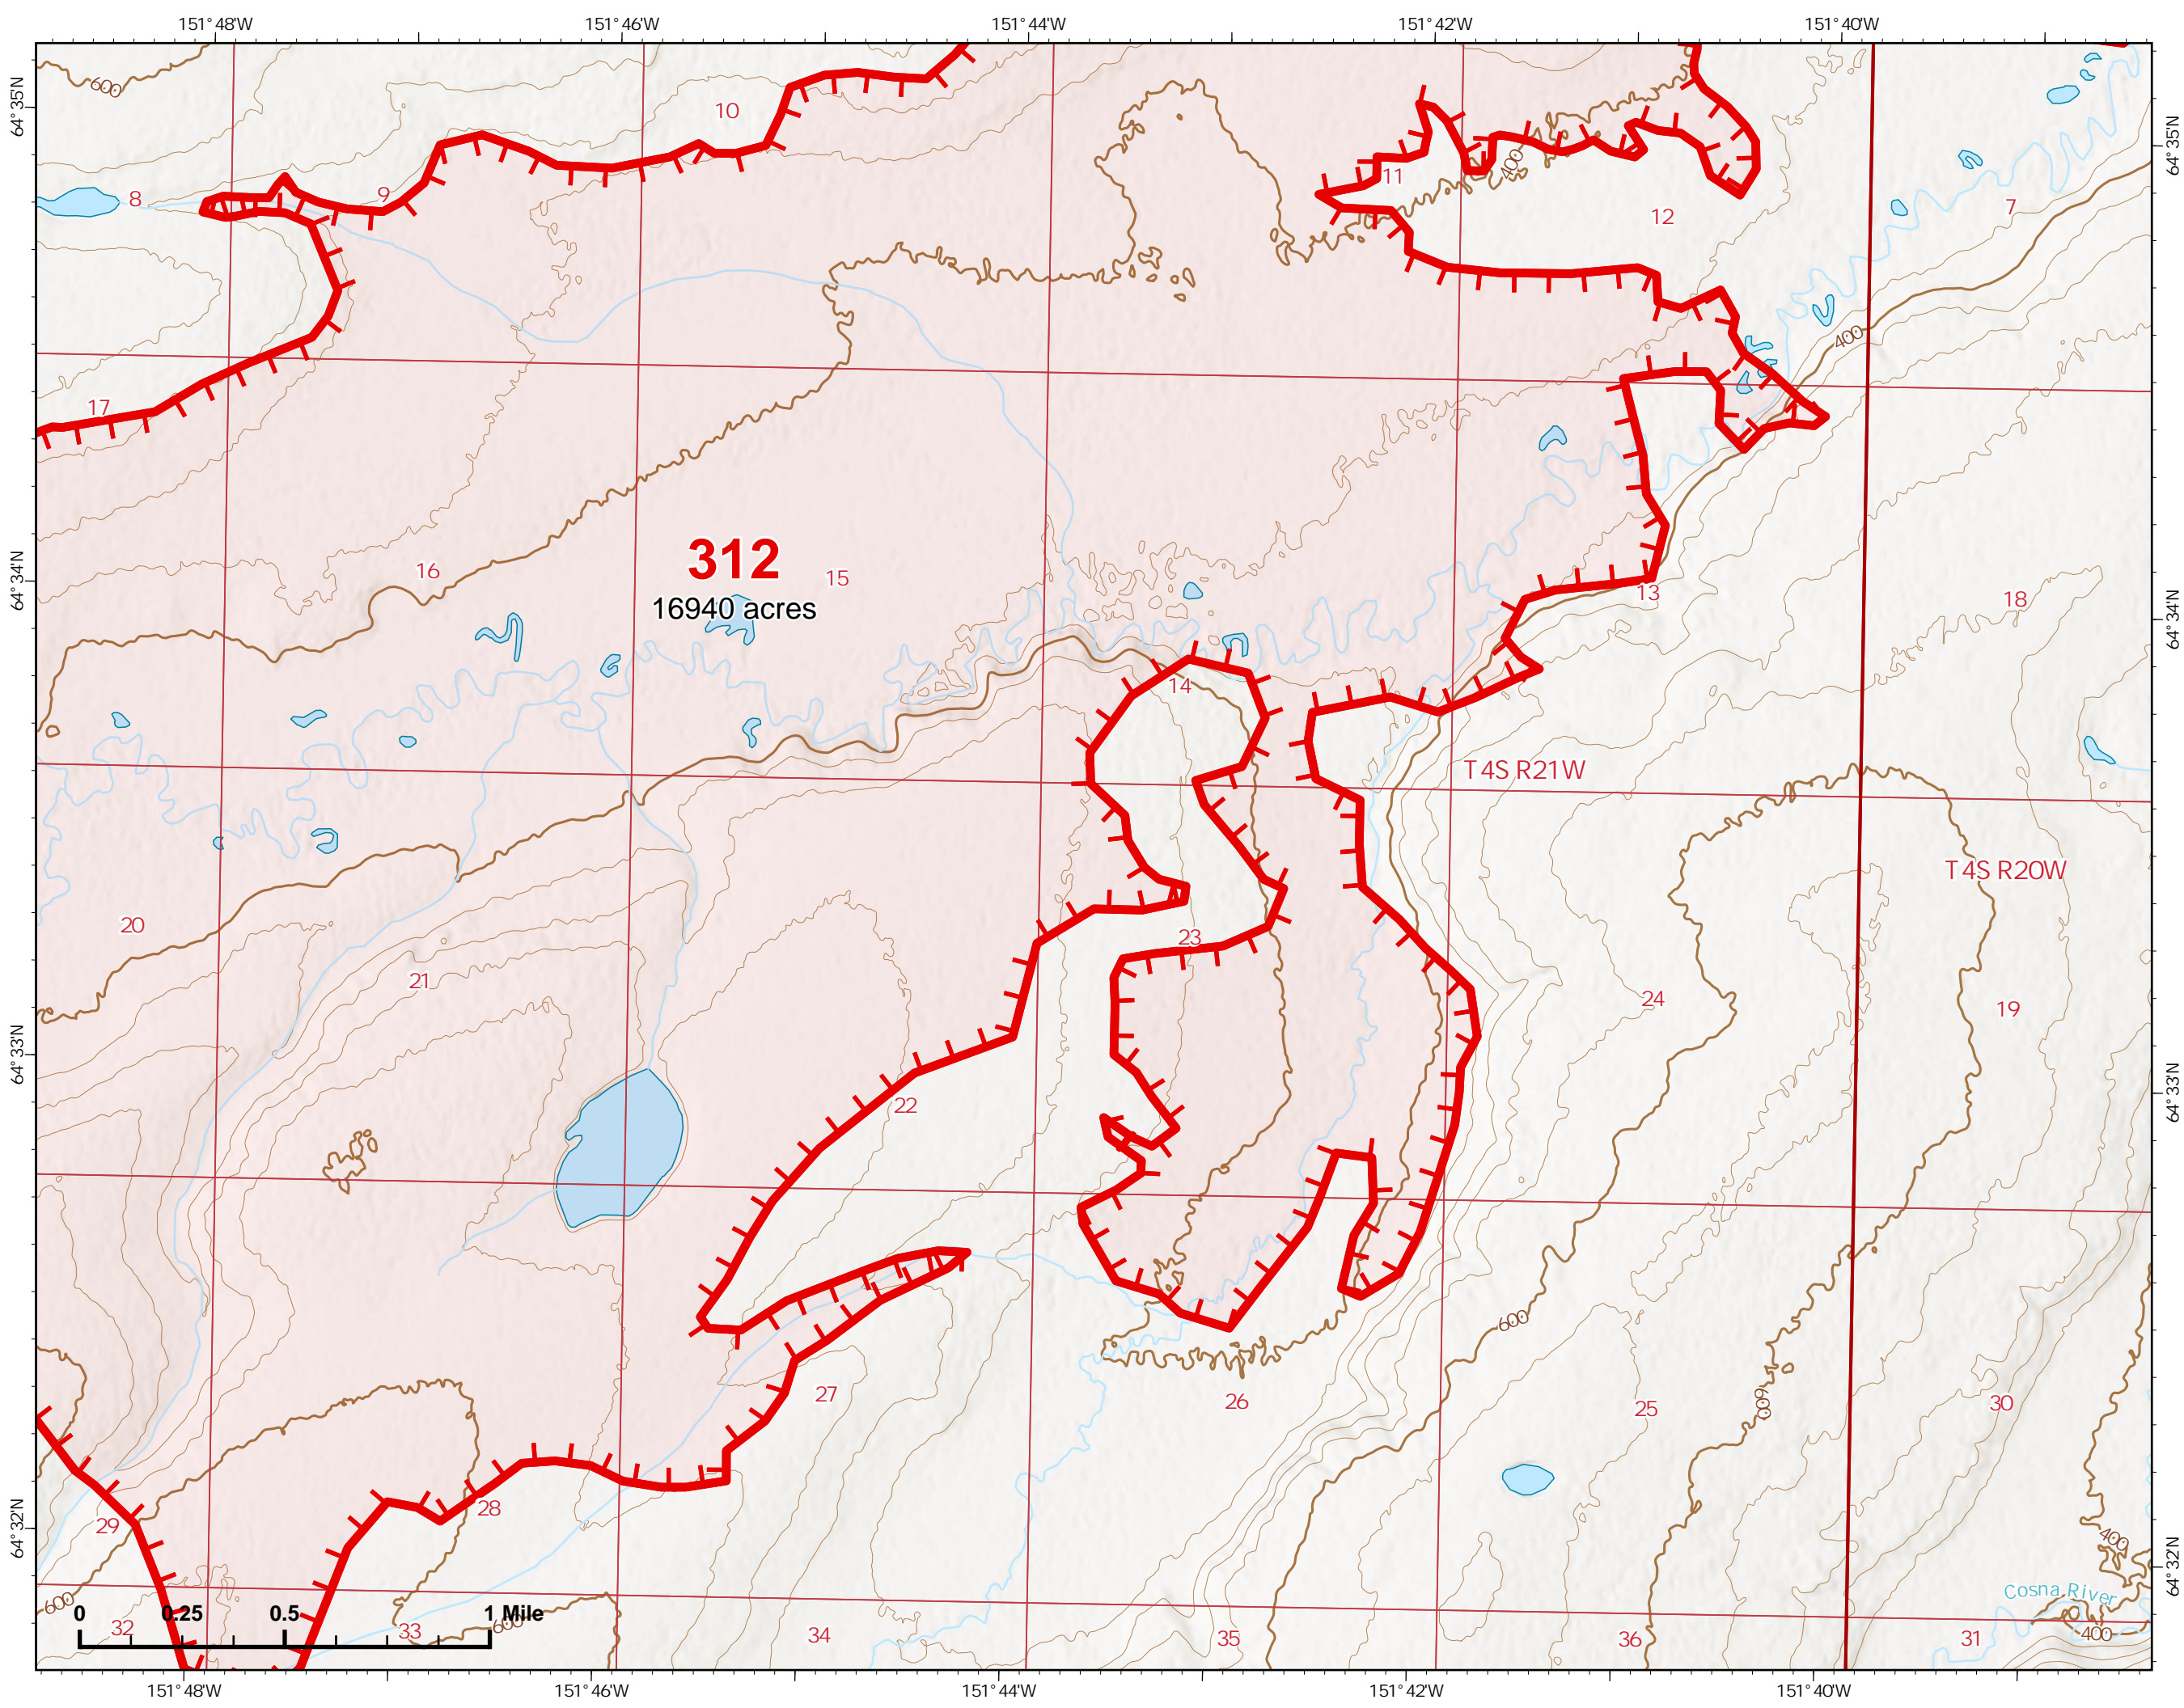

IAP Map

Bean Complex
AKTAD231898

06/30/2022

Fire: 312 (Bitzshitini)

Page 312 - 5

-  Wildfire Daily Fire Perimeter
-  Fire Edge

Z. Cravens
6/29/2022

IAP Map

Fire: 327 (Hutlinana)

Page 327 - 1

-  Helispot
-  Wildfire Daily Fire Perimeter
-  Fire Edge

Z. Cravens
6/29/2022

IAP Map

Bean Complex
AKTAD231898
06/30/2022

Fire: 310 (Tanana River)

Page 310 - 1

-  Wildfire Daily Fire Perimeter
-  Fire Edge

Z. Cravens
6/29/2022

IAP Map

Bean Complex
AKTAD231898
06/30/2022

Fire: 310 (Tanana River)

Page 310 - 2

-  Helispot
-  Wildfire Daily Fire Perimeter
-  Fire Edge
-  Structure

Z. Cravens
6/29/2022

IAP Map

Bean Complex
AKTAD231898

06/30/2022

Fire: 310 (Tanana River)

Page 310 - 3

-  Wildfire Daily Fire Perimeter
-  Fire Edge

Z. Cravens
6/29/2022