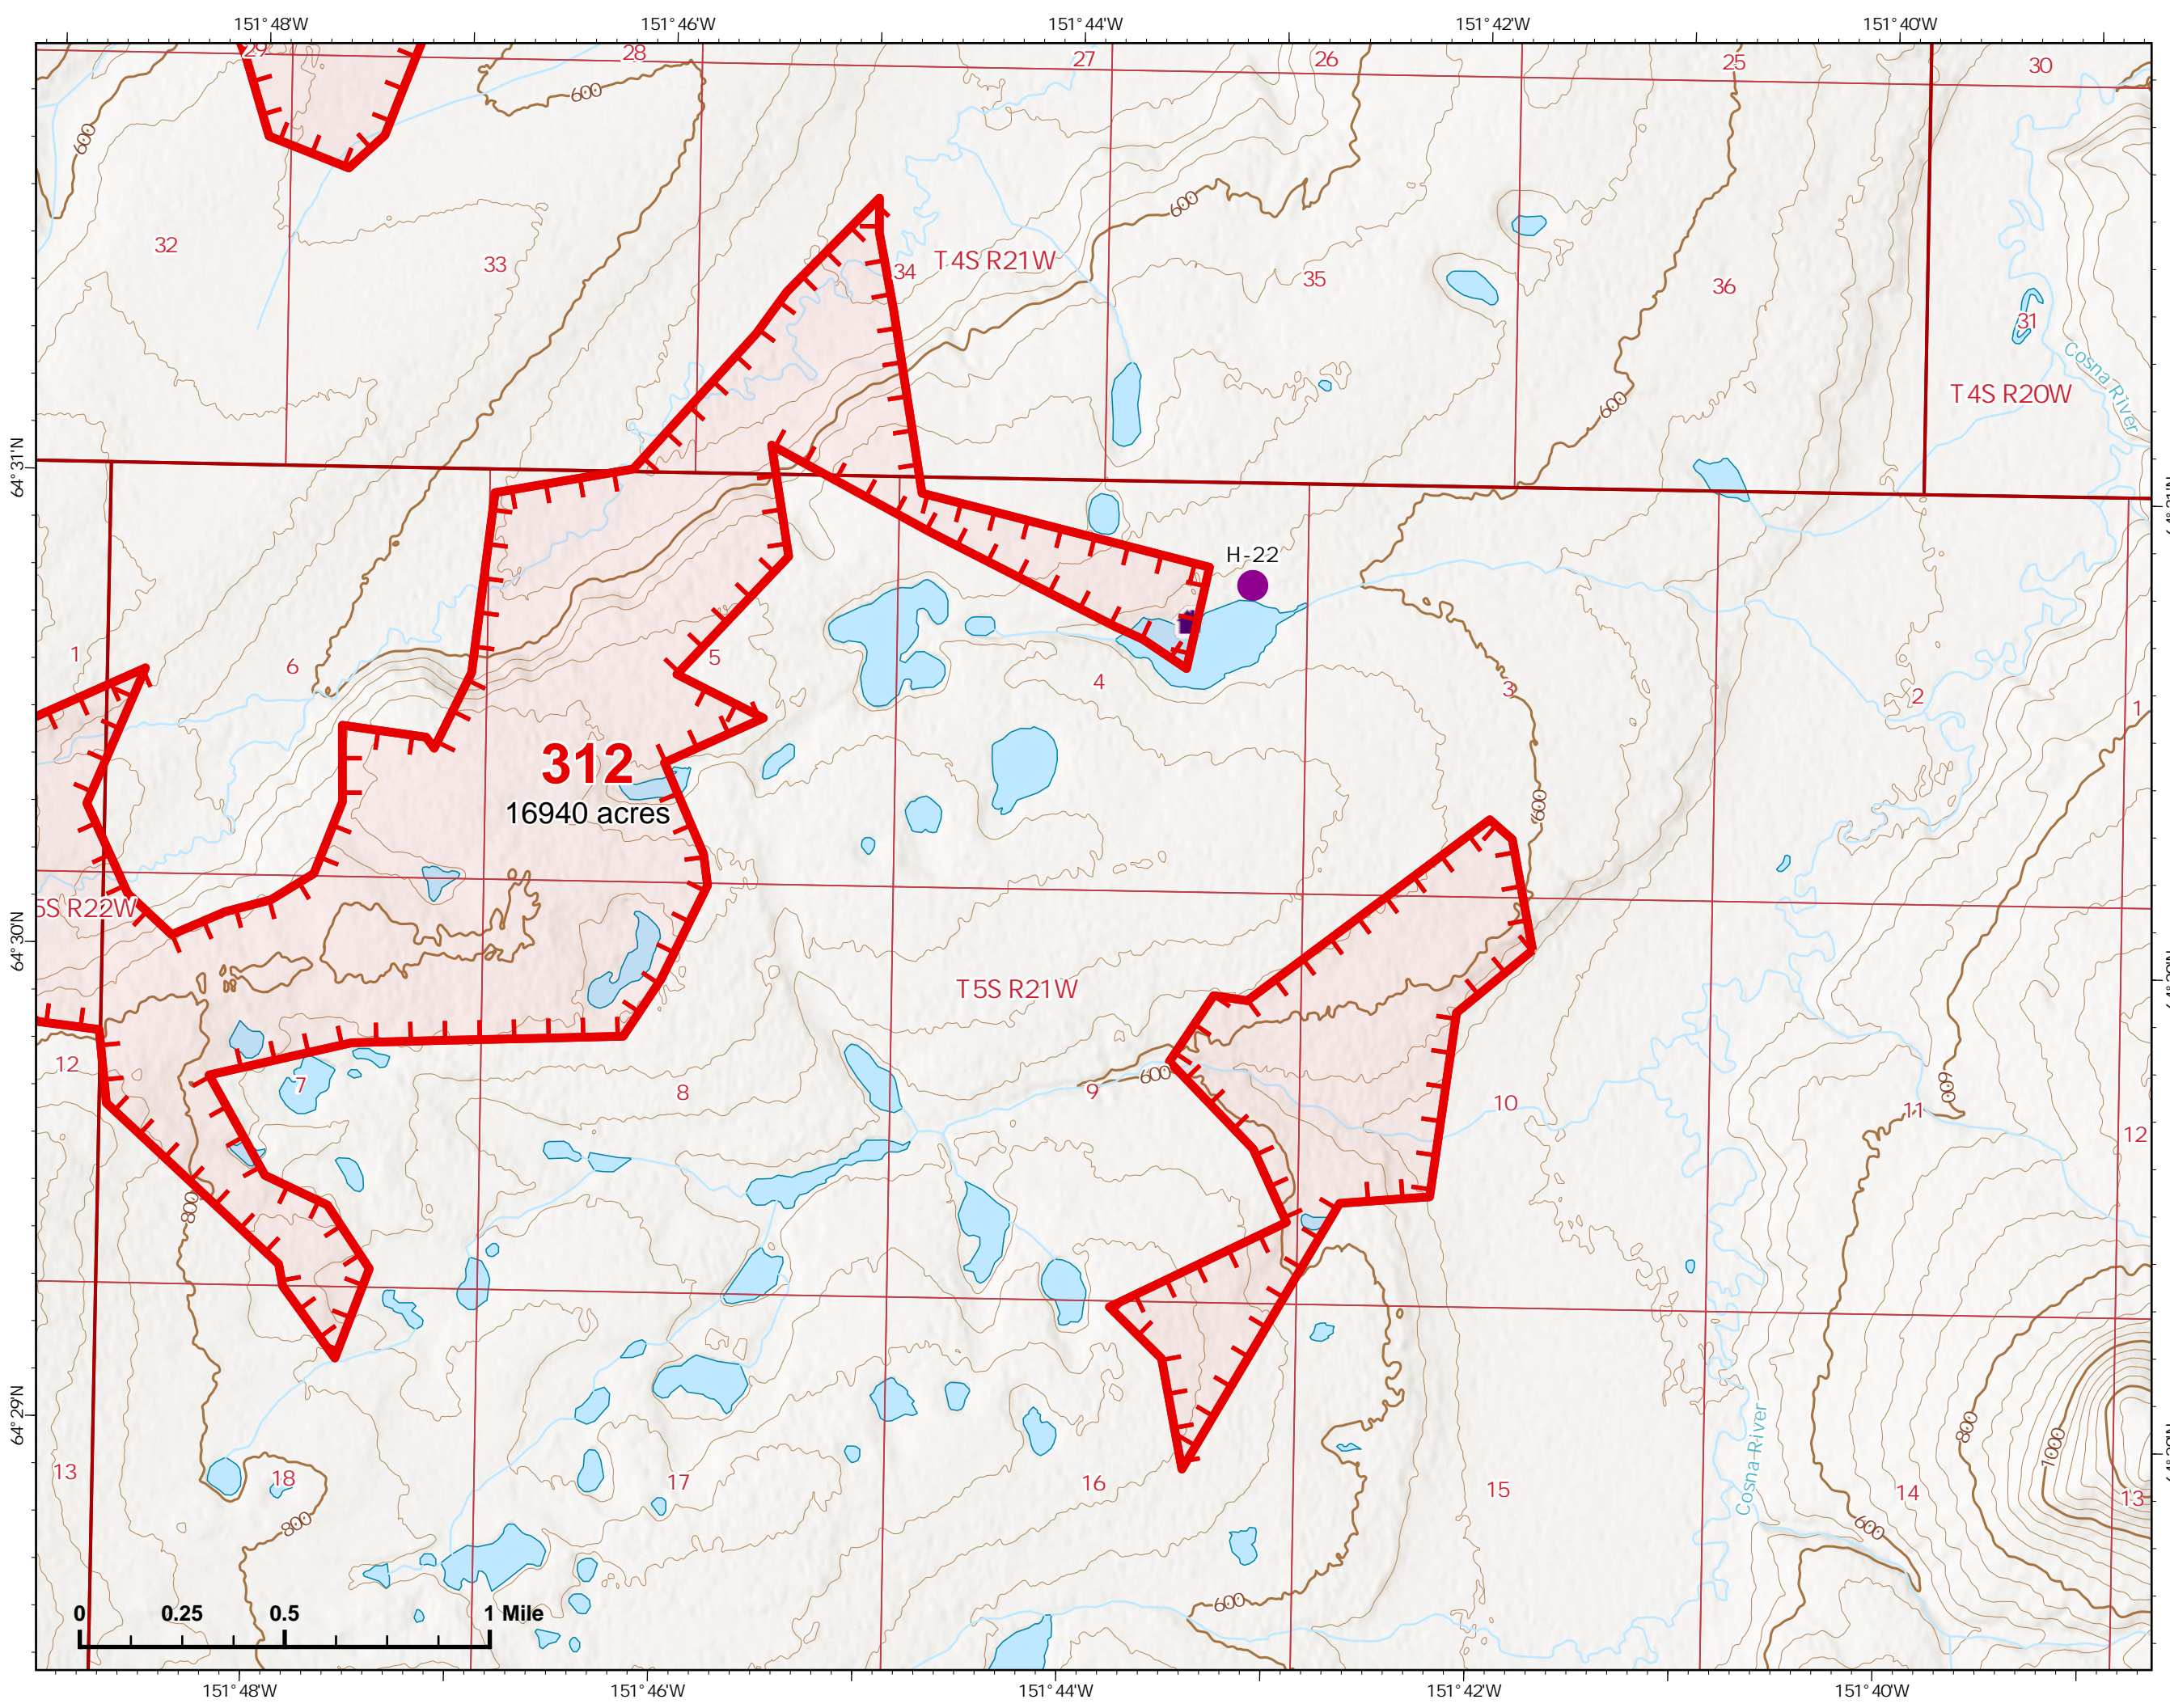

Z. Cravens
6/29/2022

IAP Map

Bean Complex
AKTAD231898

06/30/2022

Fire: 312 (Bitzshitini)

Page 312 - 4

-  Helispot
-  Wildfire Daily Fire Perimeter
-  Fire Edge
-  Structure

Z. Cravens
6/29/2022

IAP Map

Bean Complex
AKTAD231898

06/30/2022

Fire: 312 (Bitzshitini)

Page 312 - 5

-  Wildfire Daily Fire Perimeter
-  Fire Edge

Z. Cravens
6/29/2022

IAP Map

-  Wildfire Daily Fire Perimeter
-  Fire Edge

Z. Cravens
6/29/2022

IAP Map

Bean Complex
AKTAD231898
06/30/2022

Fire: 310 (Tanana River)

Page 310 - 2

-  Helispot
-  Wildfire Daily Fire Perimeter
-  Fire Edge
-  Structure

Z. Cravens
6/29/2022

IAP Map

Bean Complex
AKTAD231898

06/30/2022

Fire: 310 (Tanana River)

Page 310 - 3

-  Wildfire Daily Fire Perimeter
-  Fire Edge

Z. Cravens
6/29/2022