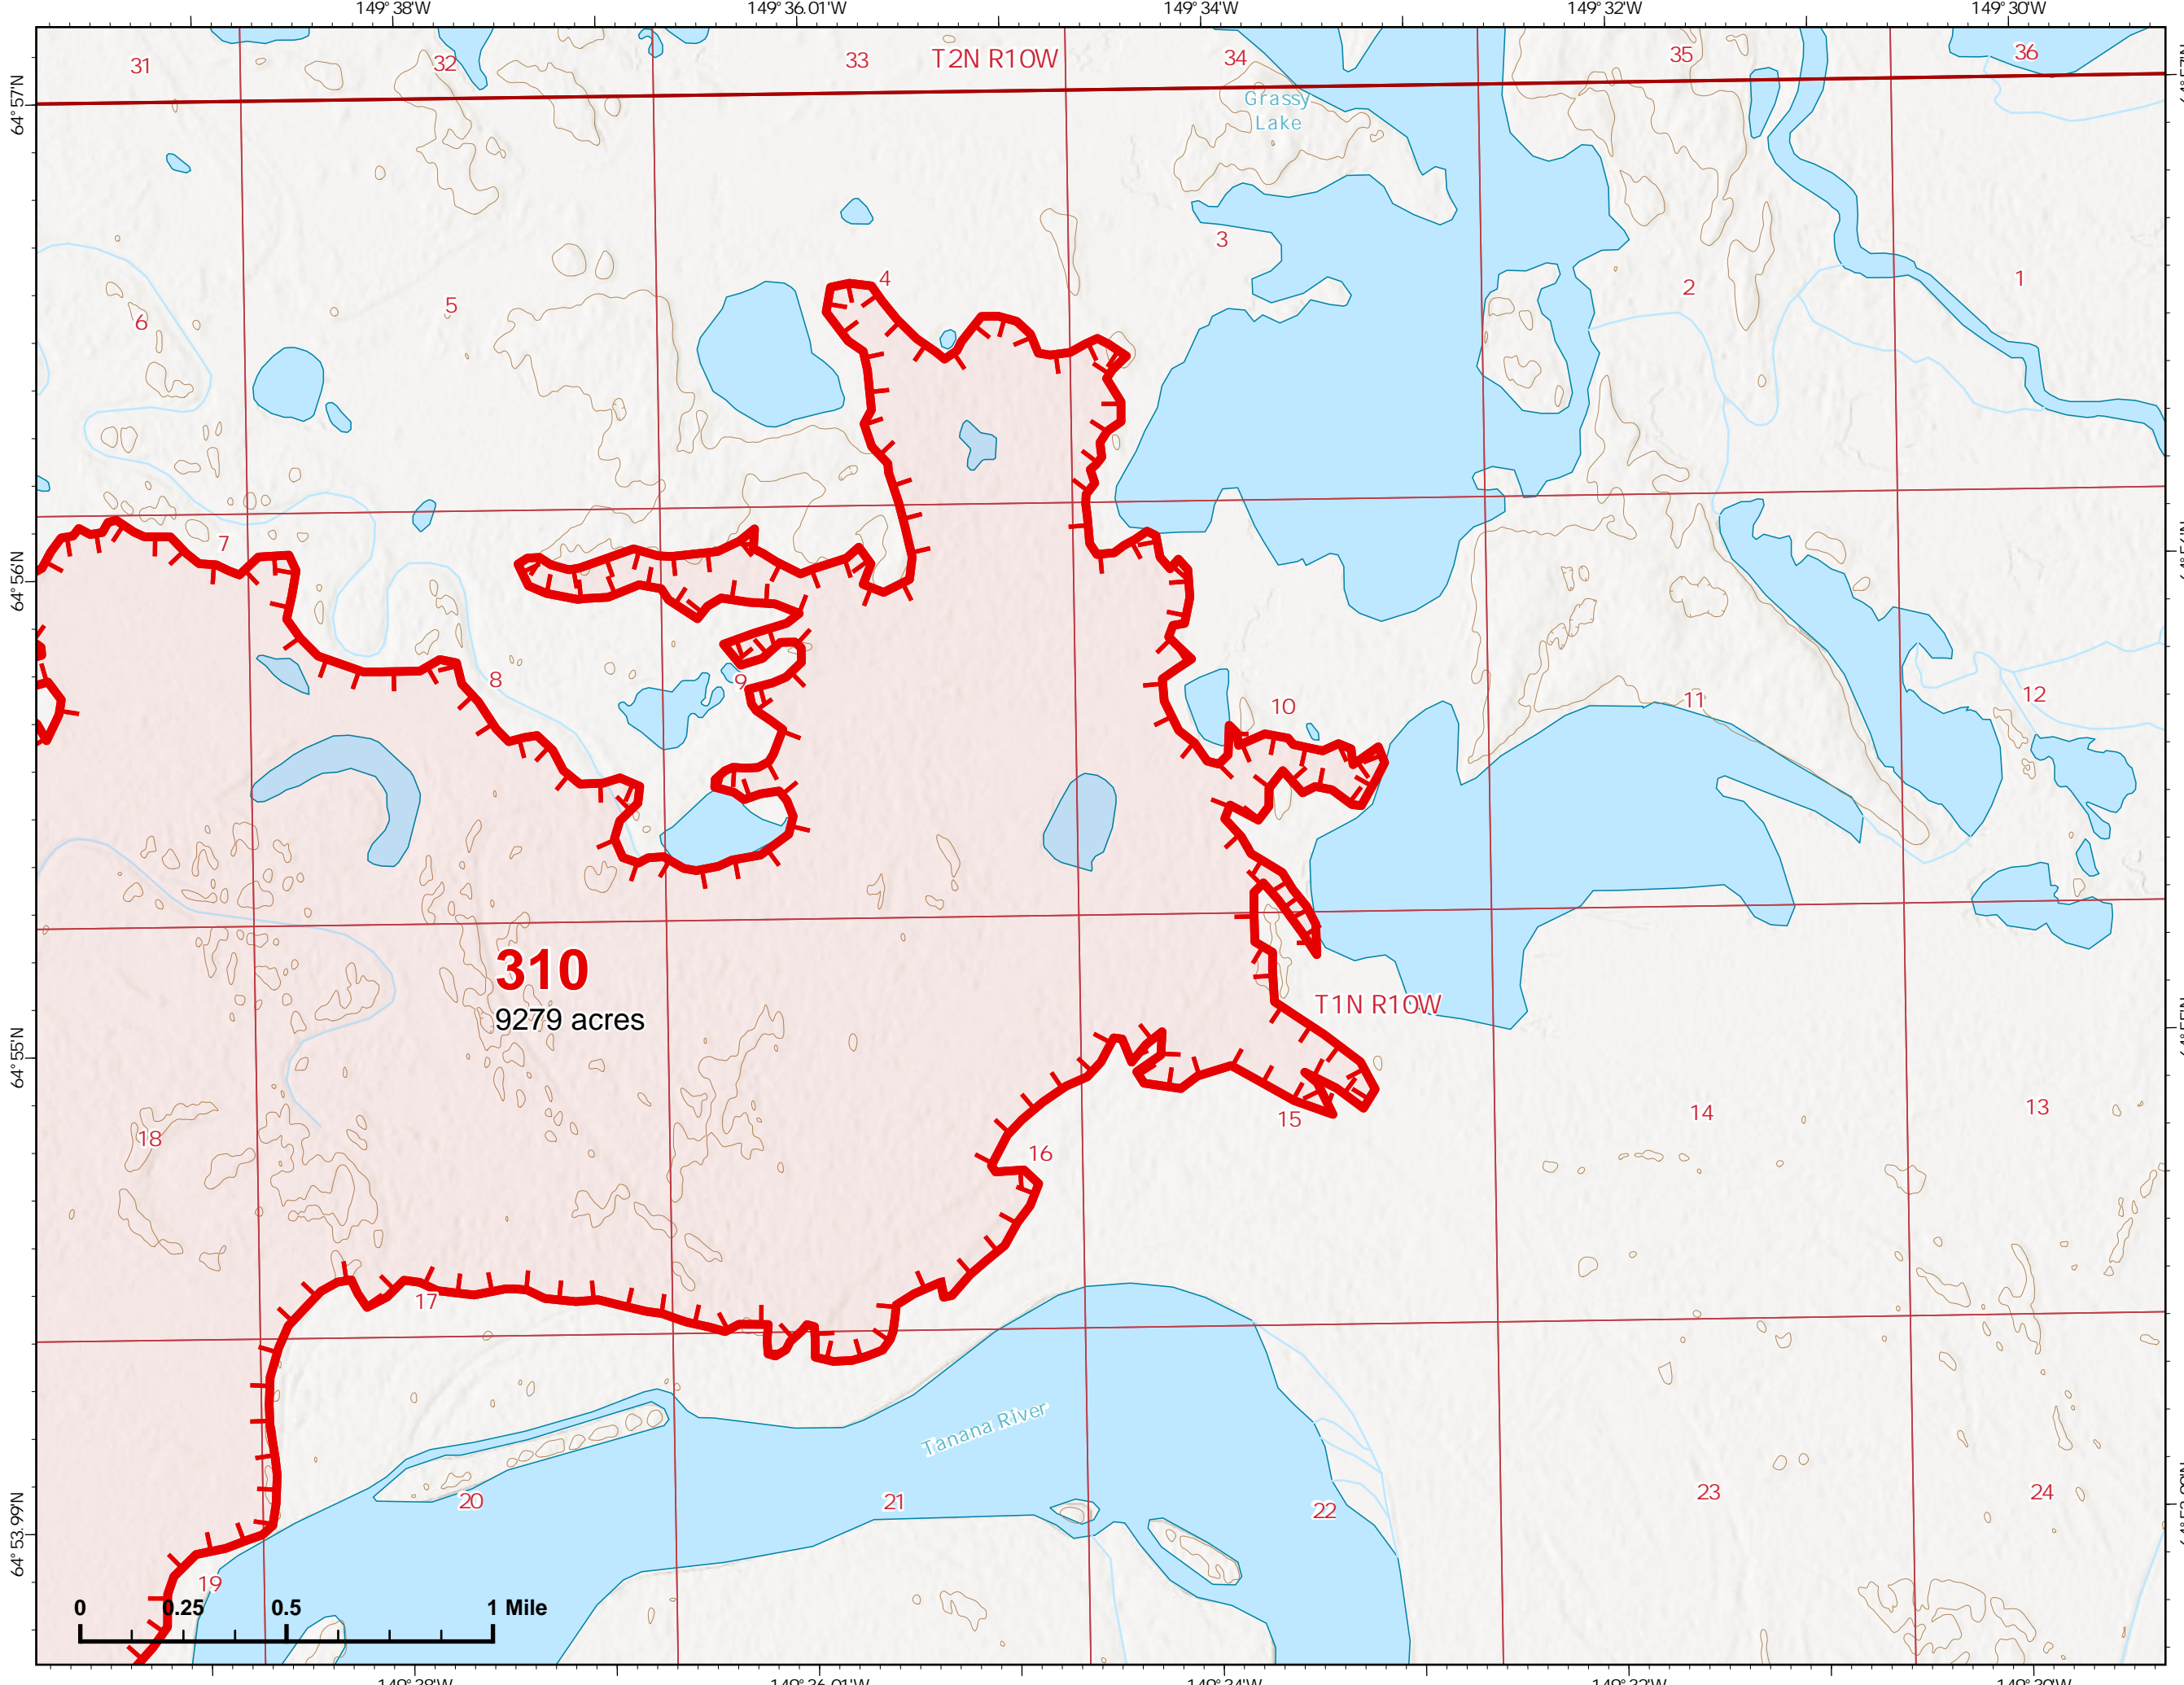

-  Wildfire Daily Fire Perimeter
-  Fire Edge

Z. Cravens
6/29/2022

IAP Map

Bean Complex
AKTAD231898
06/30/2022

Fire: 310 (Tanana River)

Page 310 - 2

-  Helispot
-  Wildfire Daily Fire Perimeter
-  Fire Edge
-  Structure

Z. Cravens
6/29/2022

IAP Map

Bean Complex
AKTAD231898

06/30/2022

Fire: 310 (Tanana River)

Page 310 - 3

-  Wildfire Daily Fire Perimeter
-  Fire Edge

Z. Cravens
6/29/2022