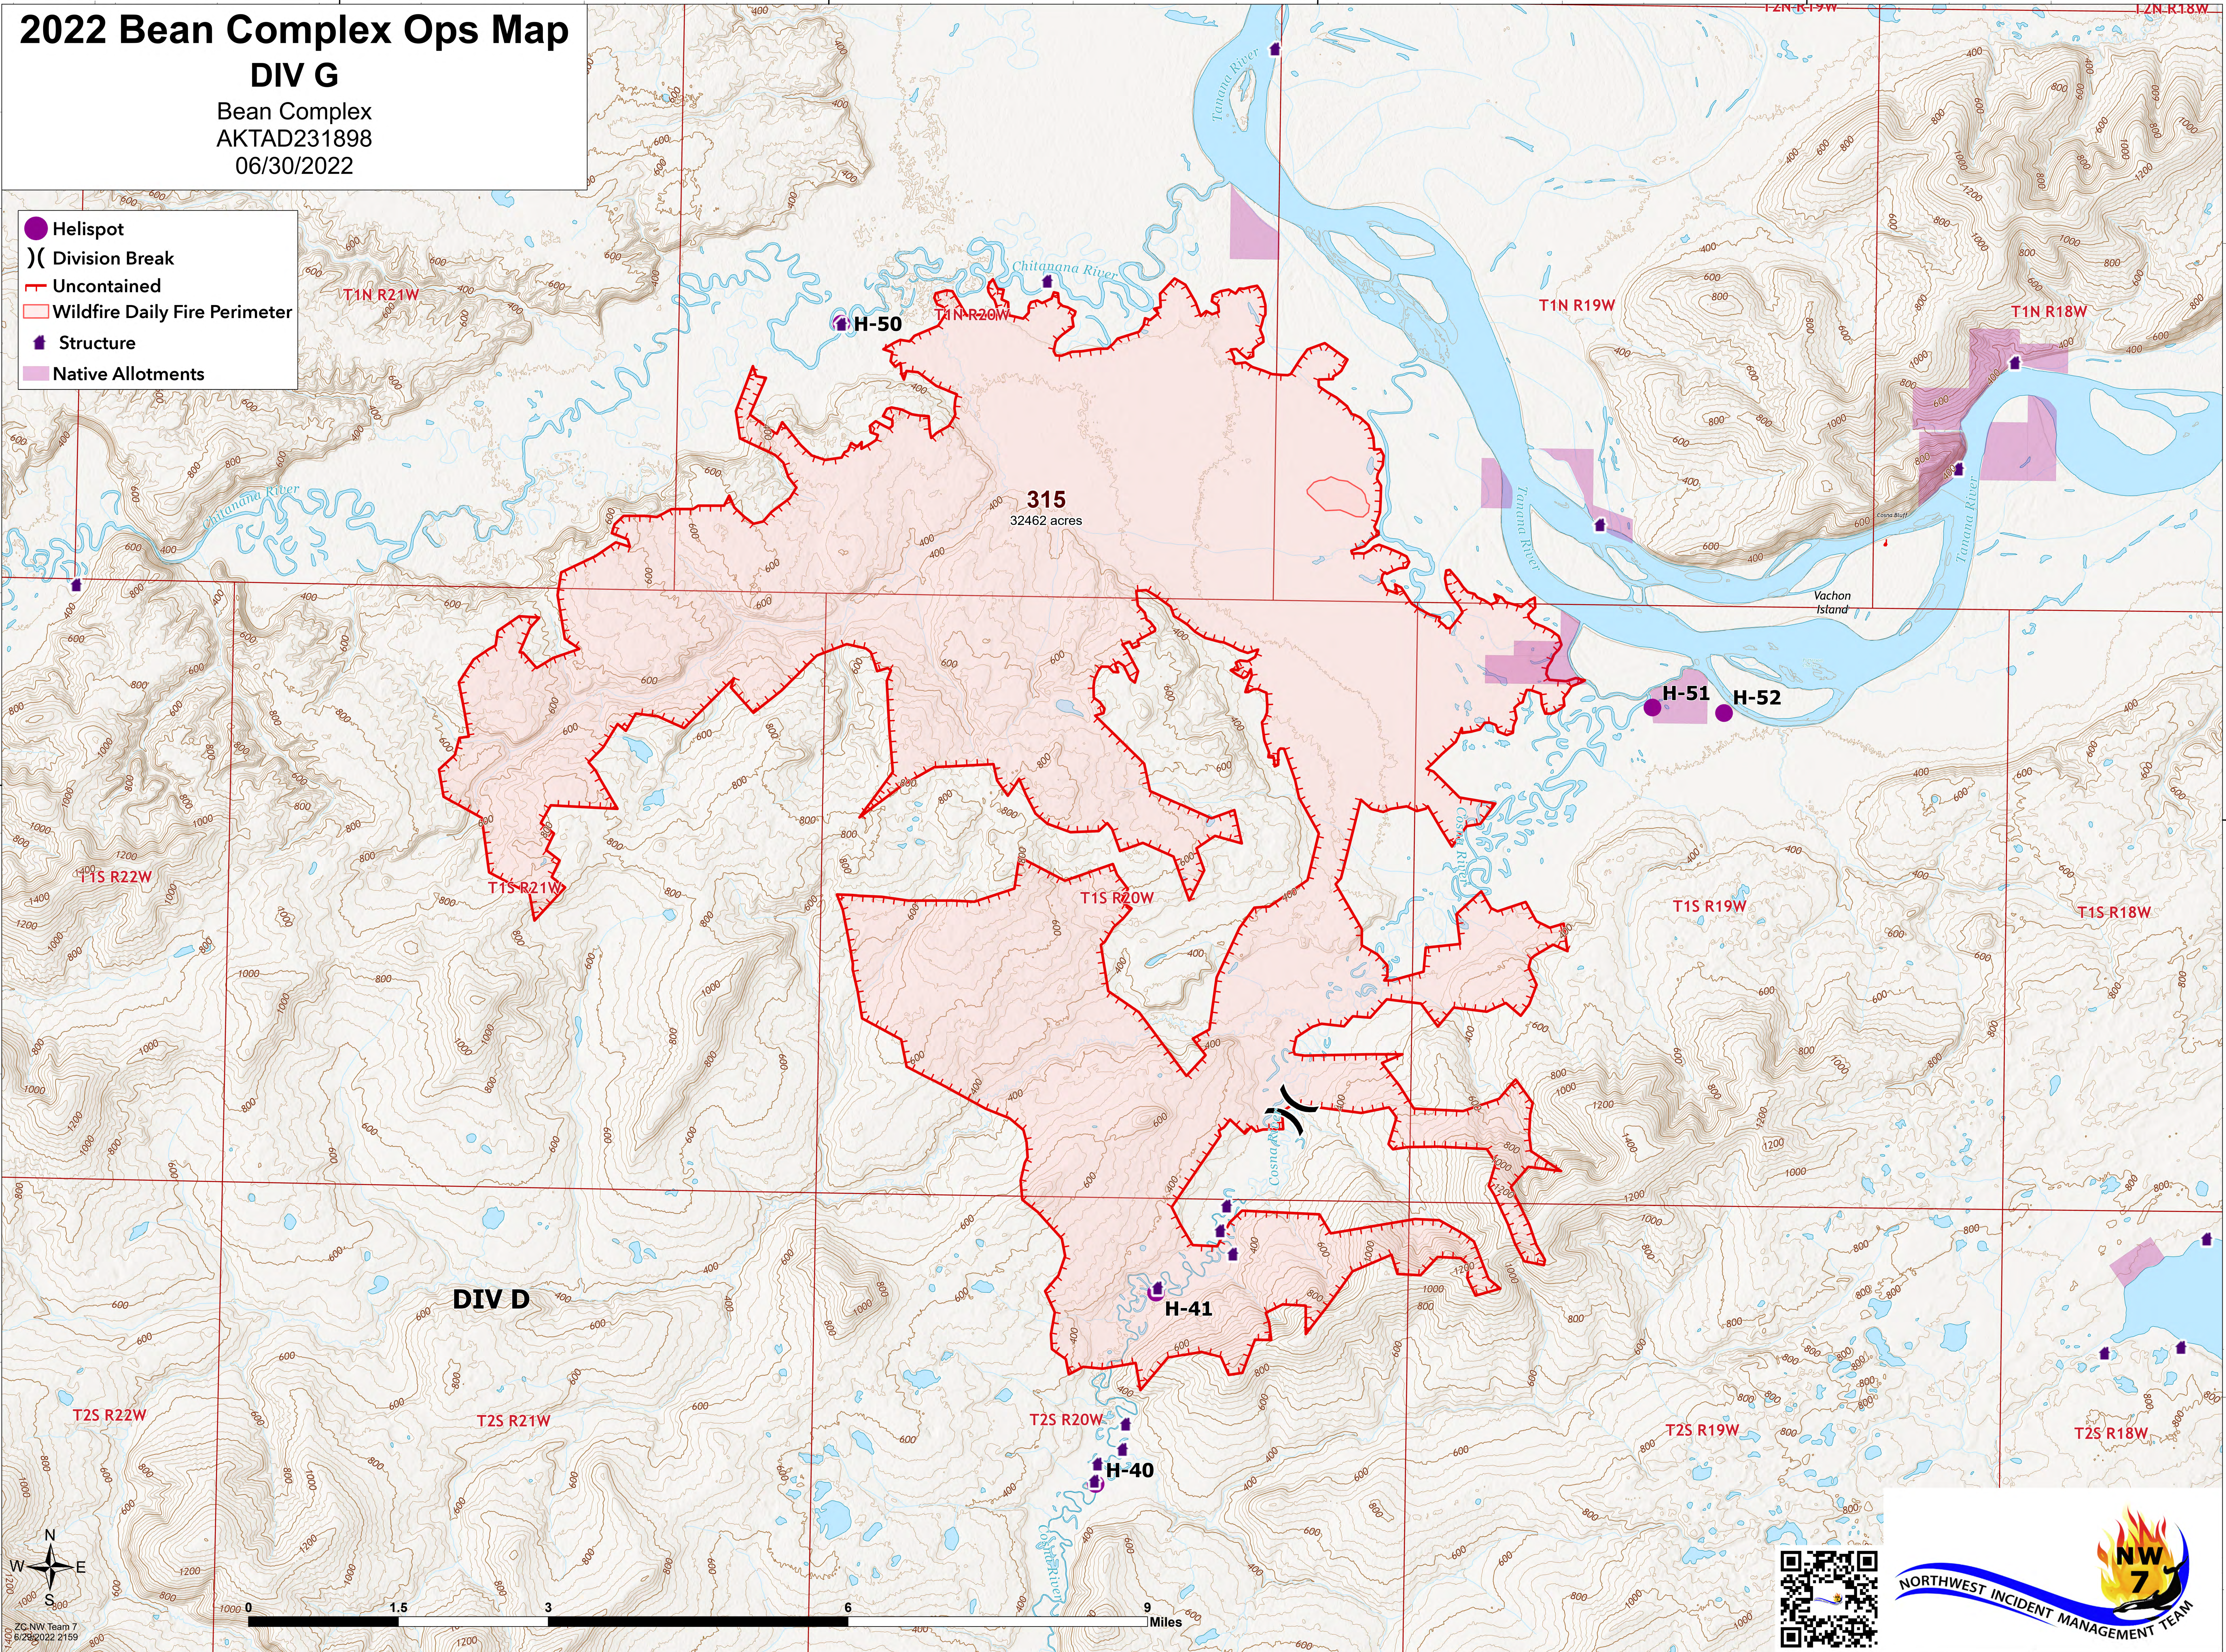

2022 Bean Complex Ops Map

DIV G

Bean Complex
AKTAD231898
06/30/2022

- Helispot
- ⎓ Division Break
- Uncontained
- ▭ Wildfire Daily Fire Perimeter
- 🏠 Structure
- Native Allotments

2C NW Team 7
6/23/2022 2159

151°50'W 151°40'W 151°30'W 151°20'W
64°50'N 64°55'N