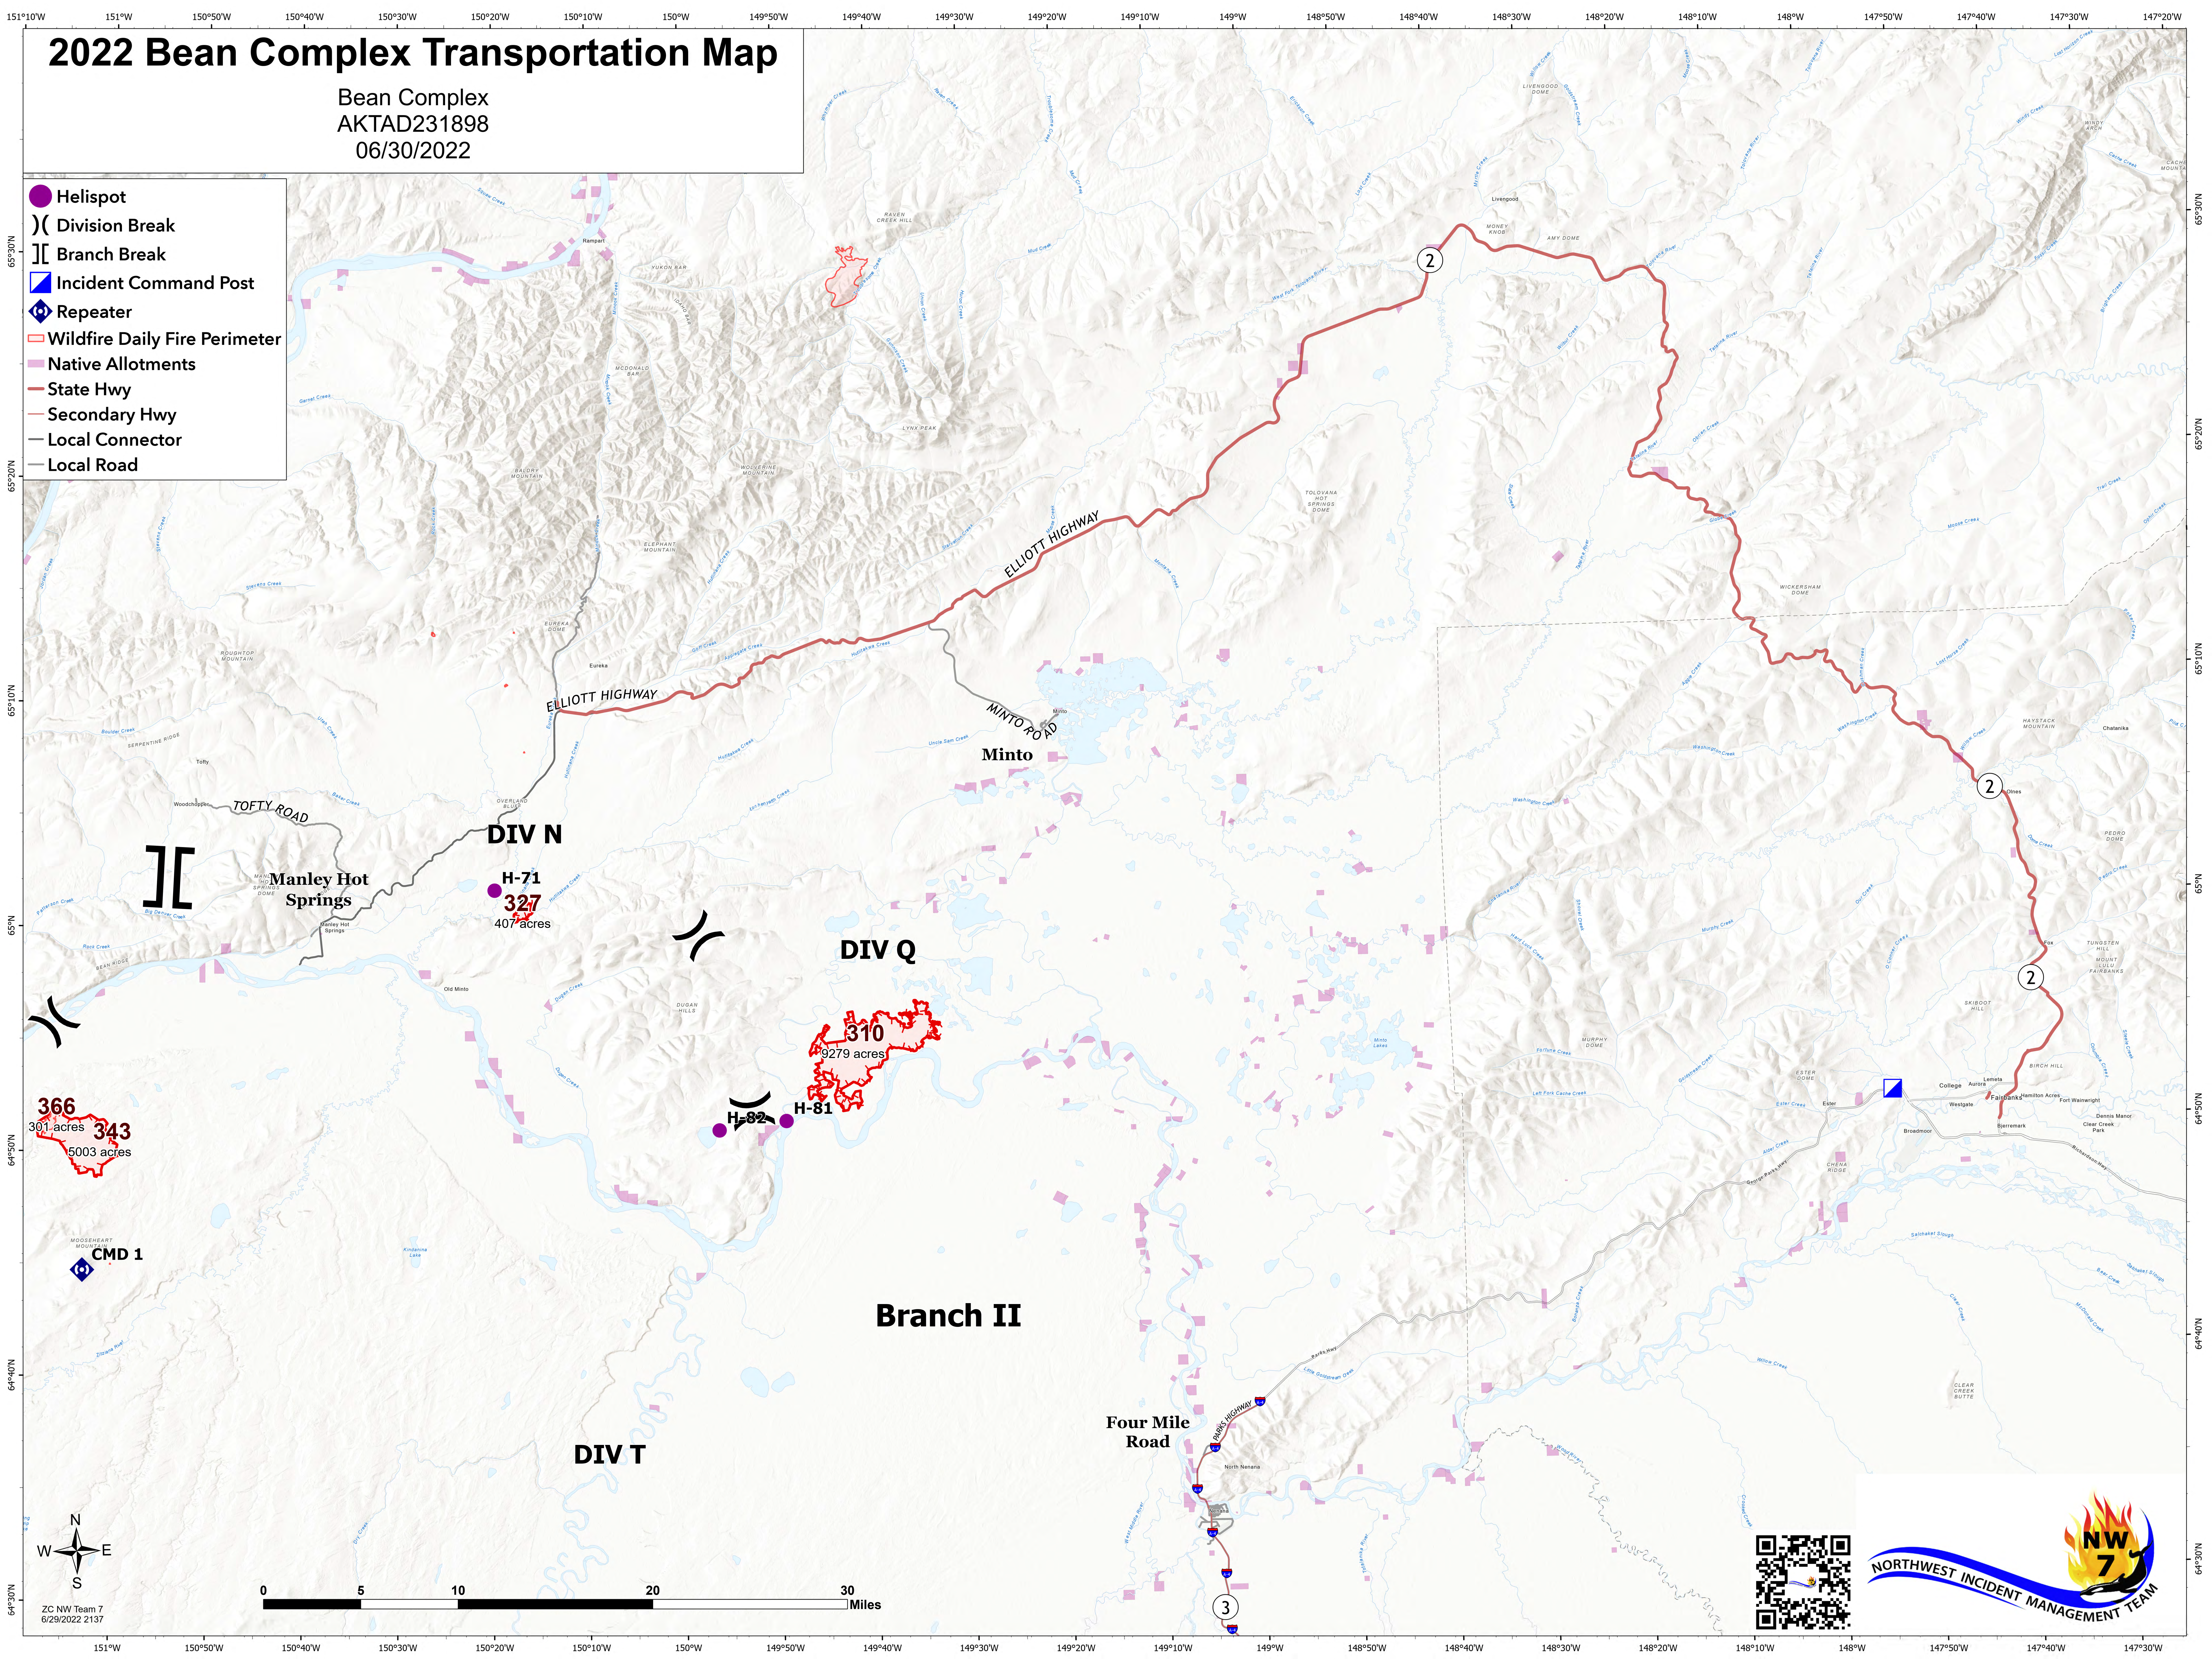

# 2022 Bean Complex Transportation Map

Bean Complex  
AKTAD231898  
06/30/2022

- Helispot
- ) ( Division Break
- ] [ Branch Break
- ▣ Incident Command Post
- ⬢ Repeater
- ▭ Wildfire Daily Fire Perimeter
- ▭ Native Allotments
- State Hwy
- Secondary Hwy
- Local Connector
- Local Road

366  
301 acres  
343  
5003 acres

**H-71**  
327  
407 acres

**310**  
9279 acres

**H-82**

**H-81**

**Branch II**

**DIV T**

**DIV Q**

**DIV N**

**Manley Hot Springs**

**Minto**

**Four Mile Road**