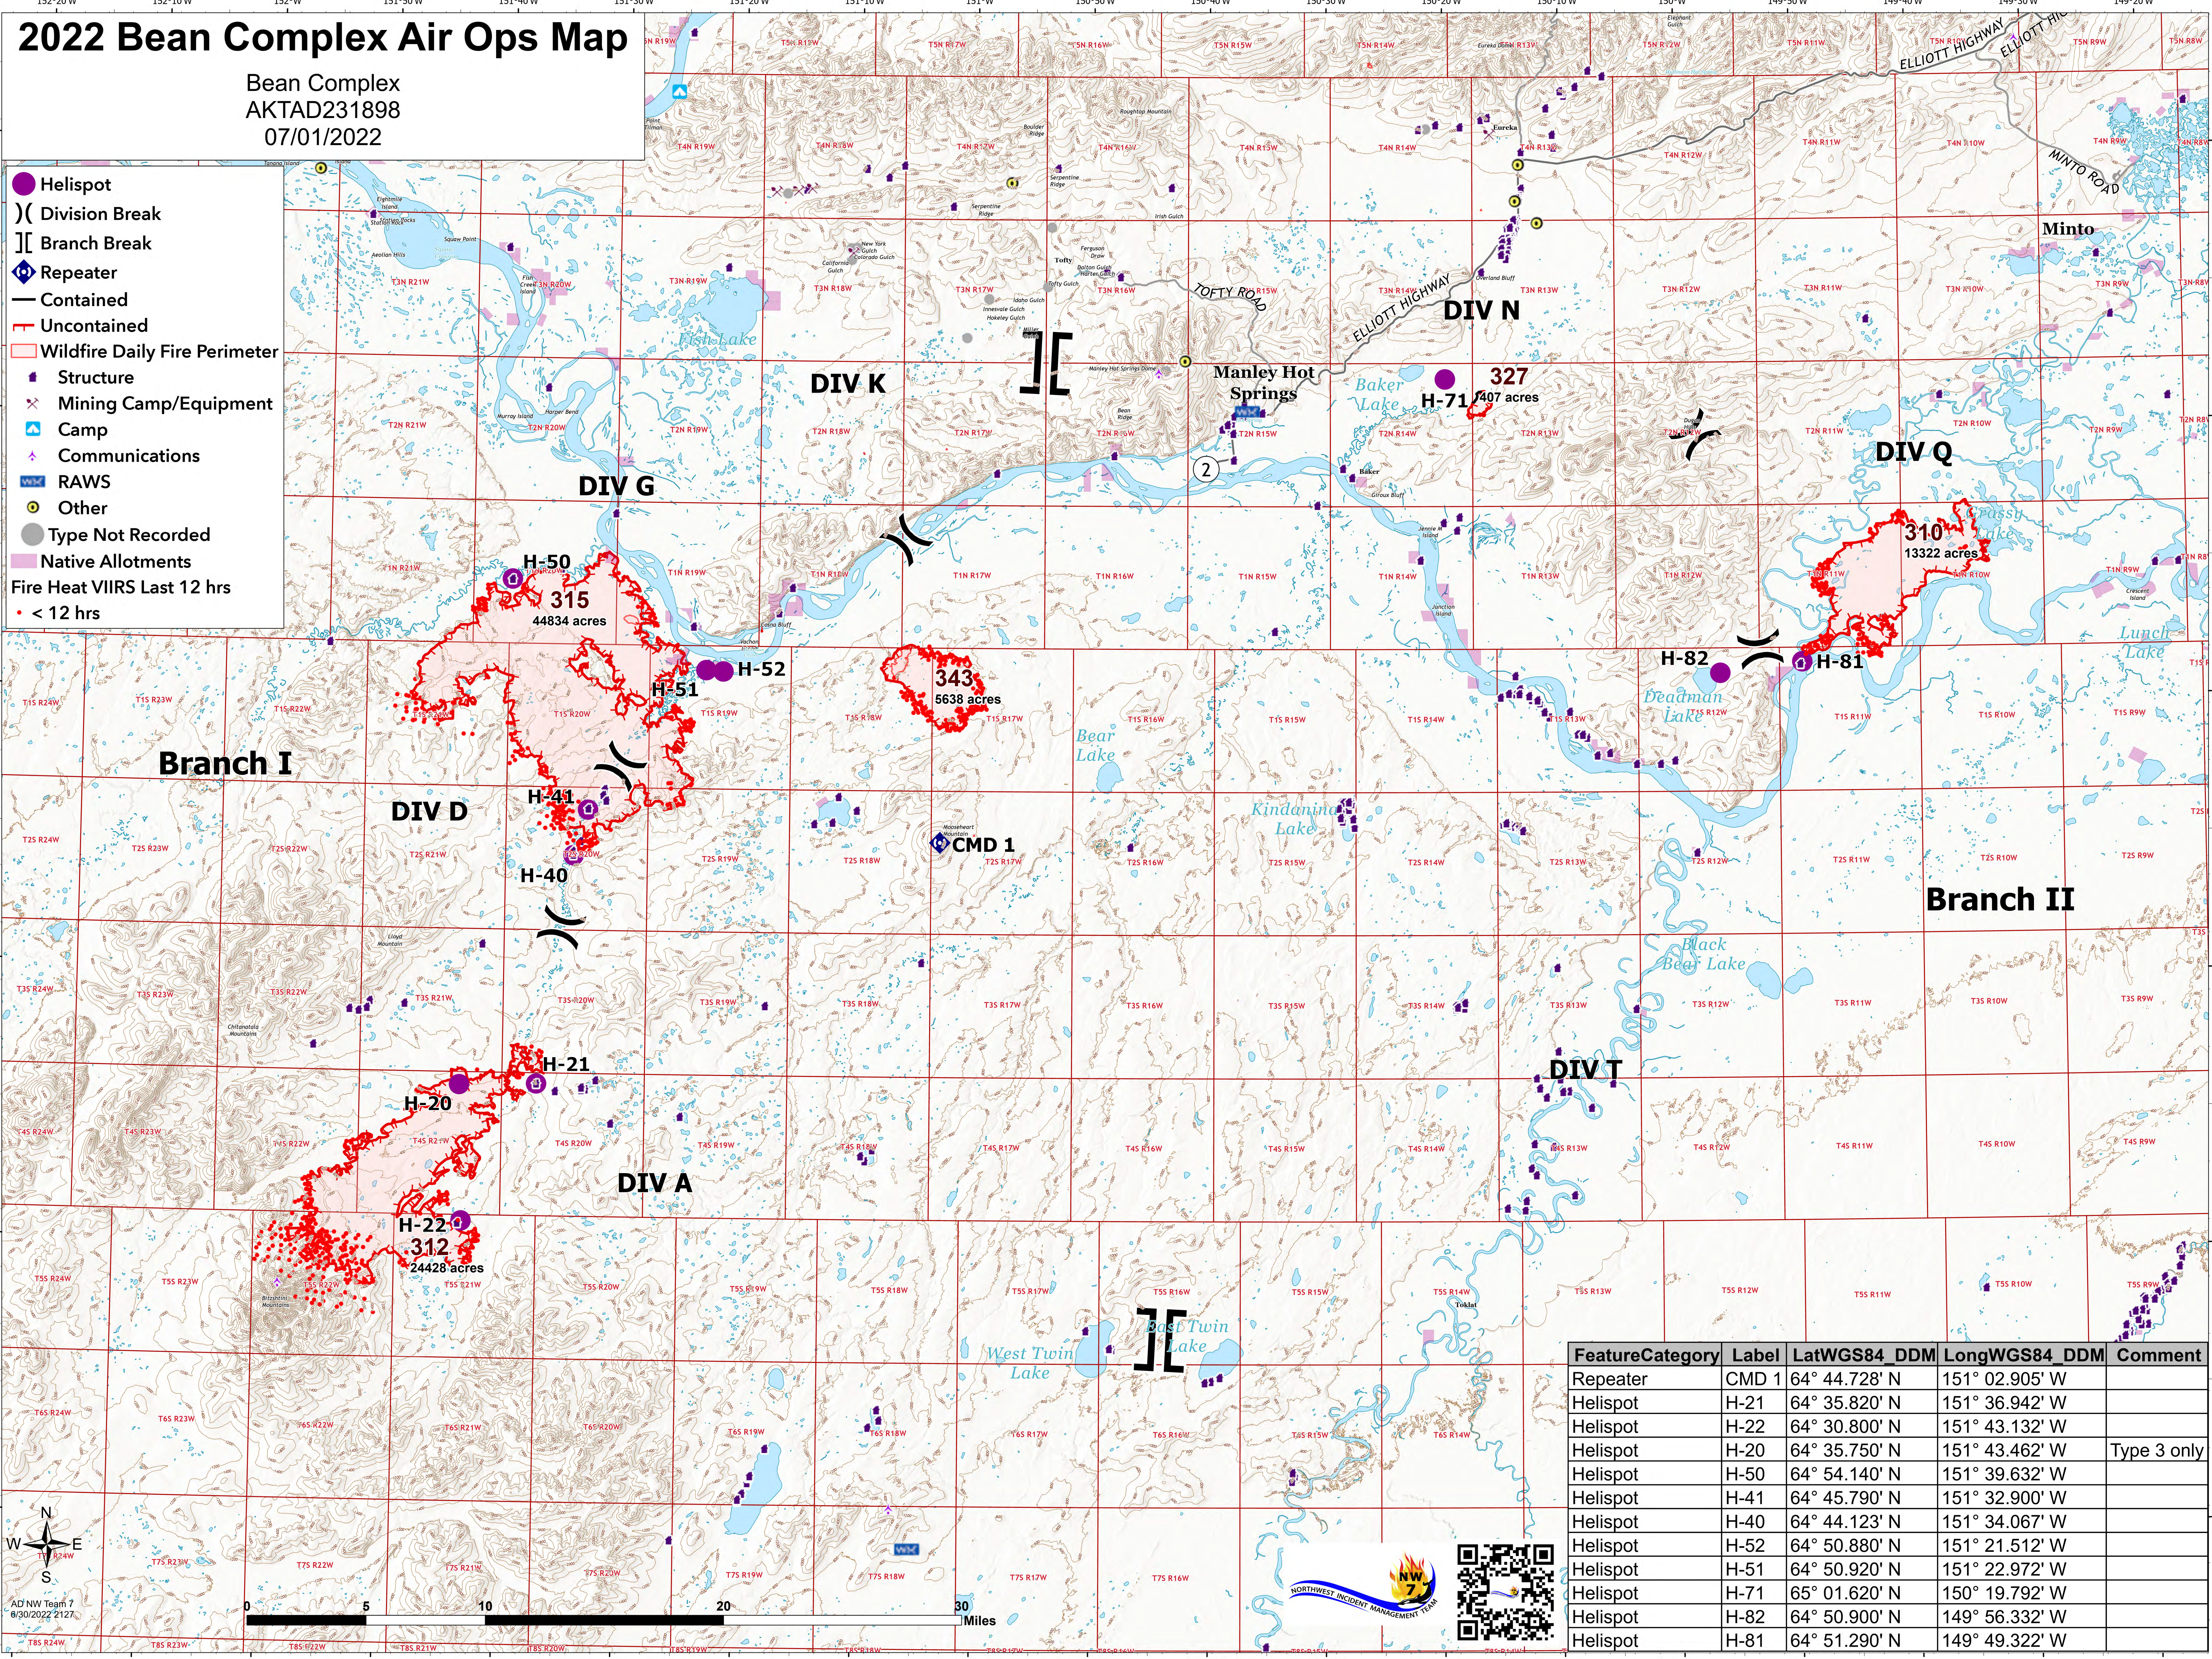

2022 Bean Complex Air Ops Map

Bean Complex
AKTAD231898
07/01/2022

- Helispot
-) Division Break
-] Branch Break
- ◆ Repeater
- Contained
- Uncontained
- Wildfire Daily Fire Perimeter
- Structure
- ✕ Mining Camp/Equipment
- ▲ Camp
- ✦ Communications
- ▭ RAWS
- Other
- Type Not Recorded
- Native Allotments
- Fire Heat VIIRS Last 12 hrs
- < 12 hrs

Feature	Category	Label	LatWGS84_DDM	LongWGS84_DDM	Comment
Repeater	CMD 1	CMD 1	64° 44.728' N	151° 02.905' W	
Helispot	H-21	H-21	64° 35.820' N	151° 36.942' W	
Helispot	H-22	H-22	64° 30.800' N	151° 43.132' W	
Helispot	H-20	H-20	64° 35.750' N	151° 43.462' W	Type 3 only
Helispot	H-50	H-50	64° 54.140' N	151° 39.632' W	
Helispot	H-41	H-41	64° 45.790' N	151° 32.900' W	
Helispot	H-40	H-40	64° 44.123' N	151° 34.067' W	
Helispot	H-52	H-52	64° 50.880' N	151° 21.512' W	
Helispot	H-51	H-51	64° 50.920' N	151° 22.972' W	
Helispot	H-71	H-71	65° 01.620' N	150° 19.792' W	
Helispot	H-82	H-82	64° 50.900' N	149° 56.332' W	
Helispot	H-81	H-81	64° 51.290' N	149° 49.322' W	