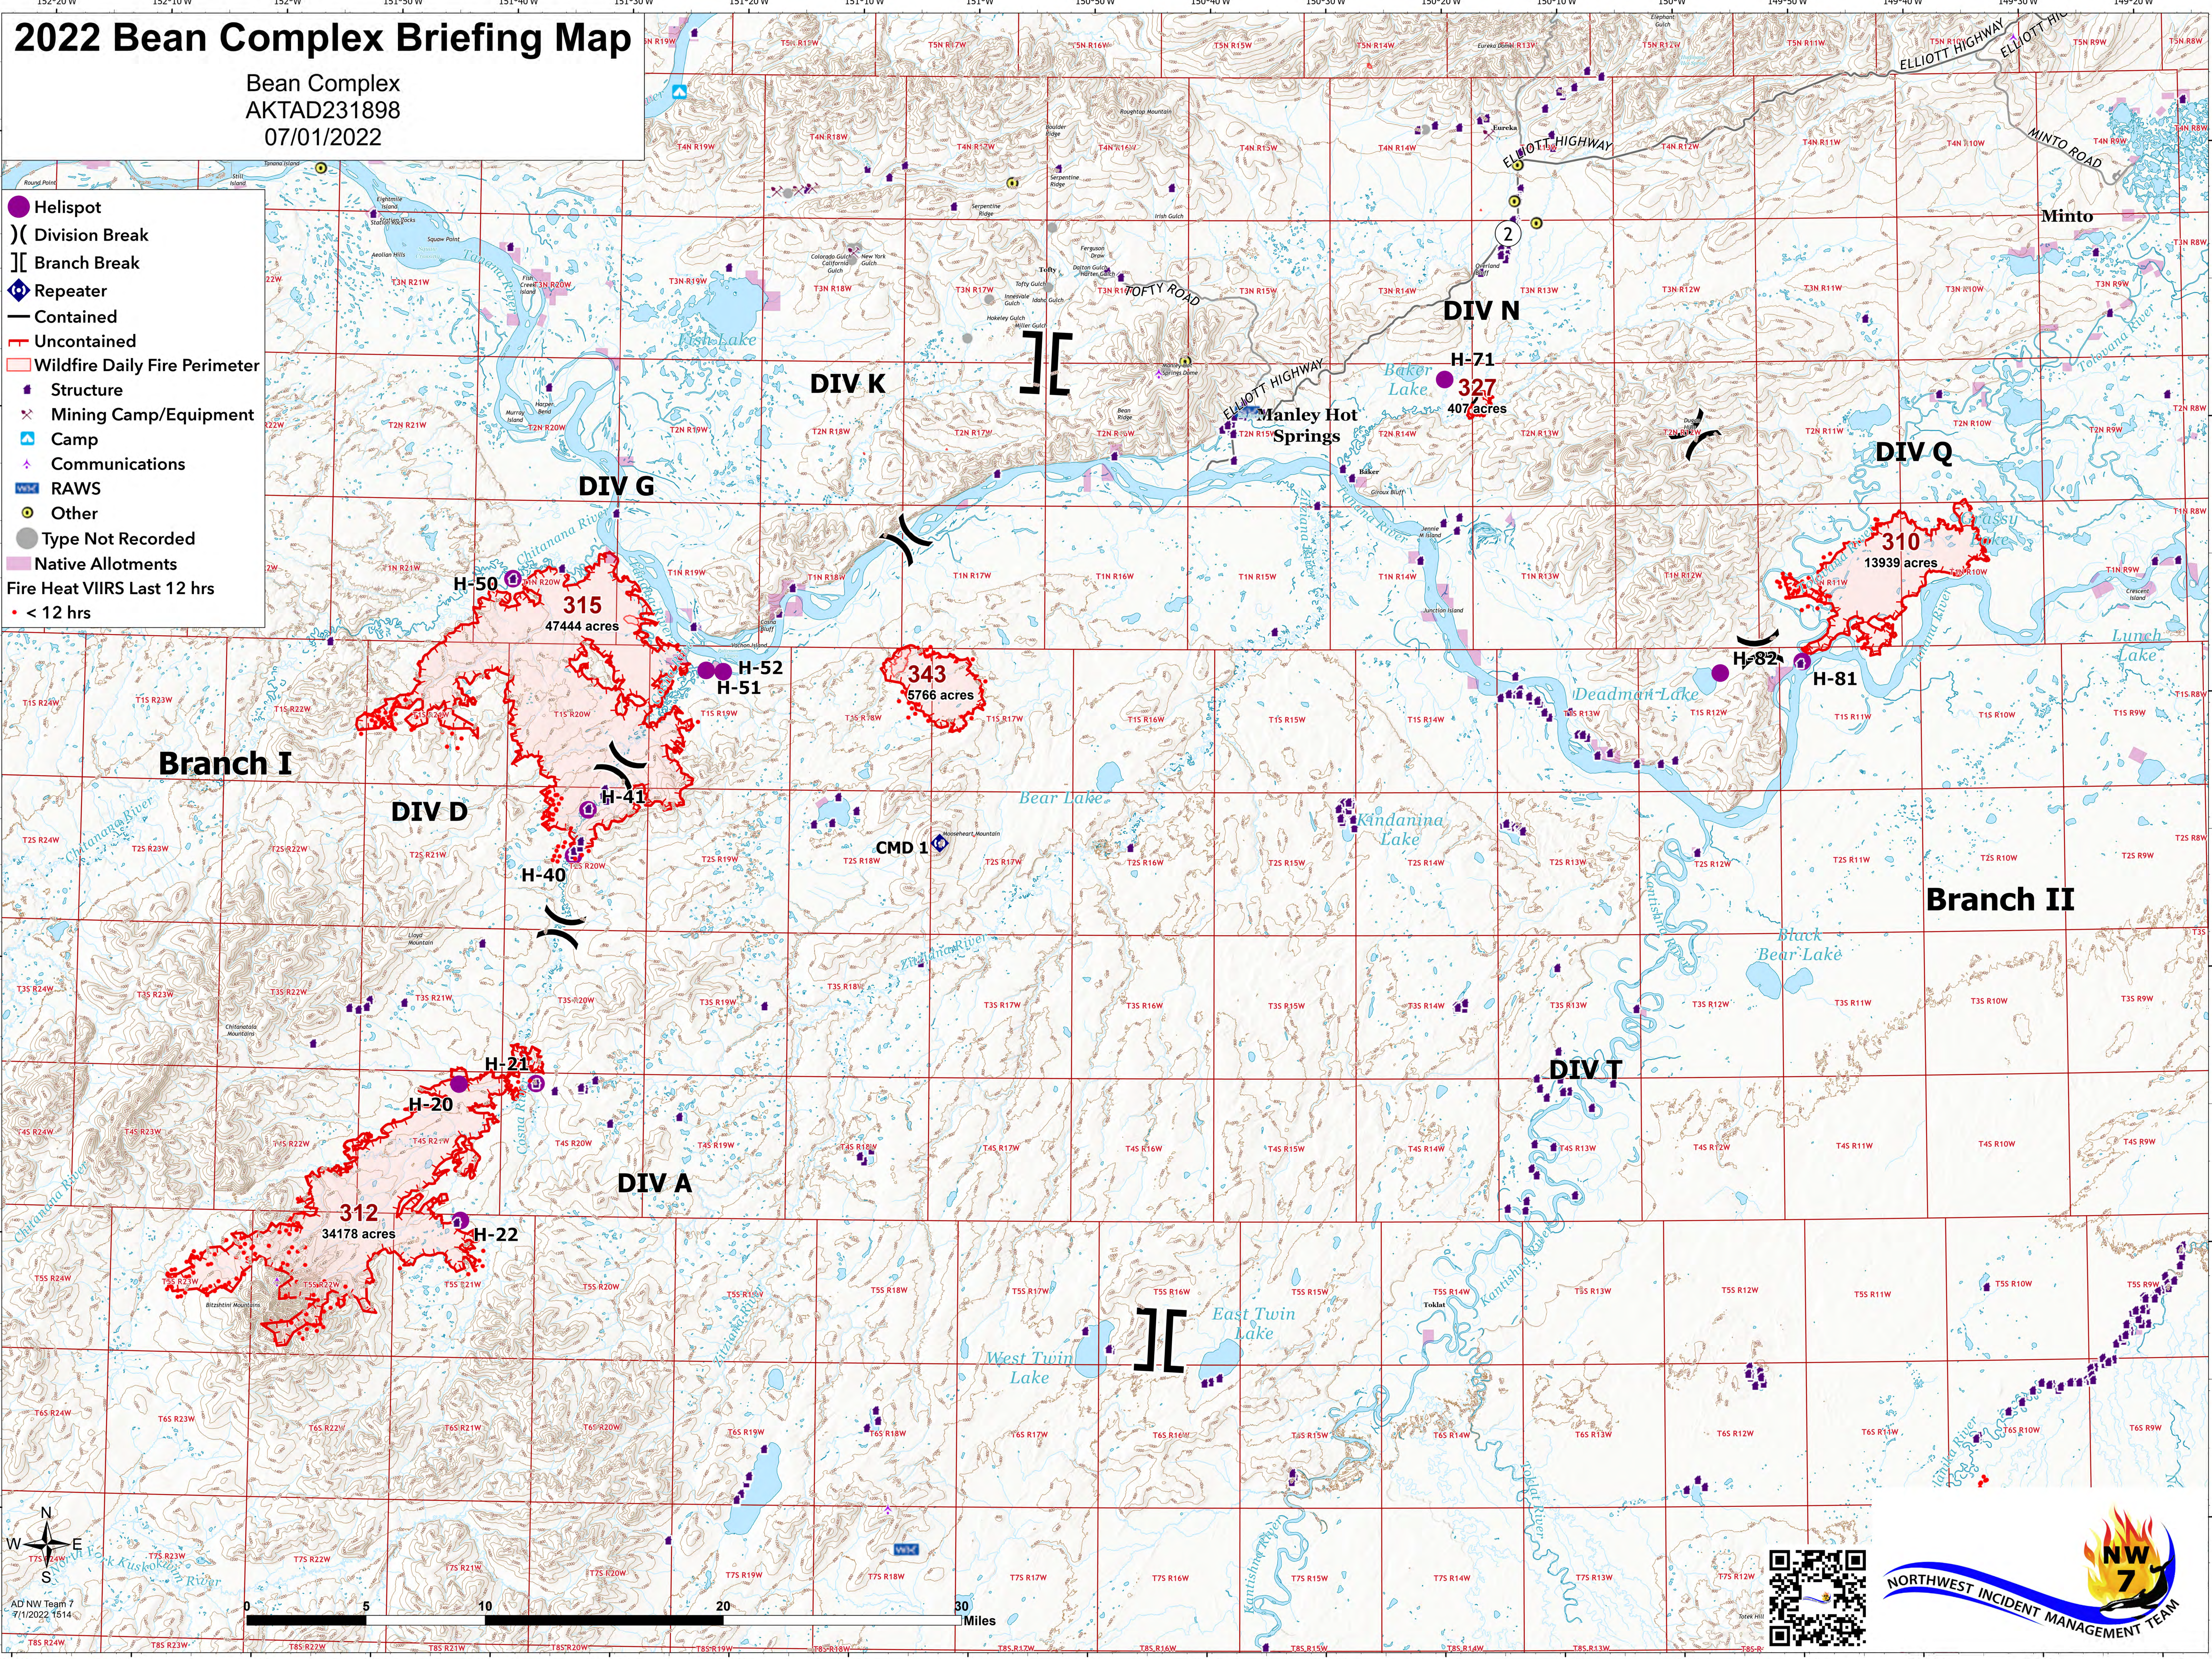

# 2022 Bean Complex Briefing Map

Bean Complex  
AKTAD231898  
07/01/2022

- Helispot
- ) Division Break
- [[ Branch Break
- ◆ Repeater
- Contained
- Uncontained
- ▭ Wildfire Daily Fire Perimeter
- Structure
- ✕ Mining Camp/Equipment
- ⛑ Camp
- 📡 Communications
- 🚚 RAWS
- ⦿ Other
- Type Not Recorded
- ▭ Native Allotments
- 🔴 Fire Heat VIIRS Last 12 hrs
- < 12 hrs

AD NW Team 7  
7/1/2022 1514