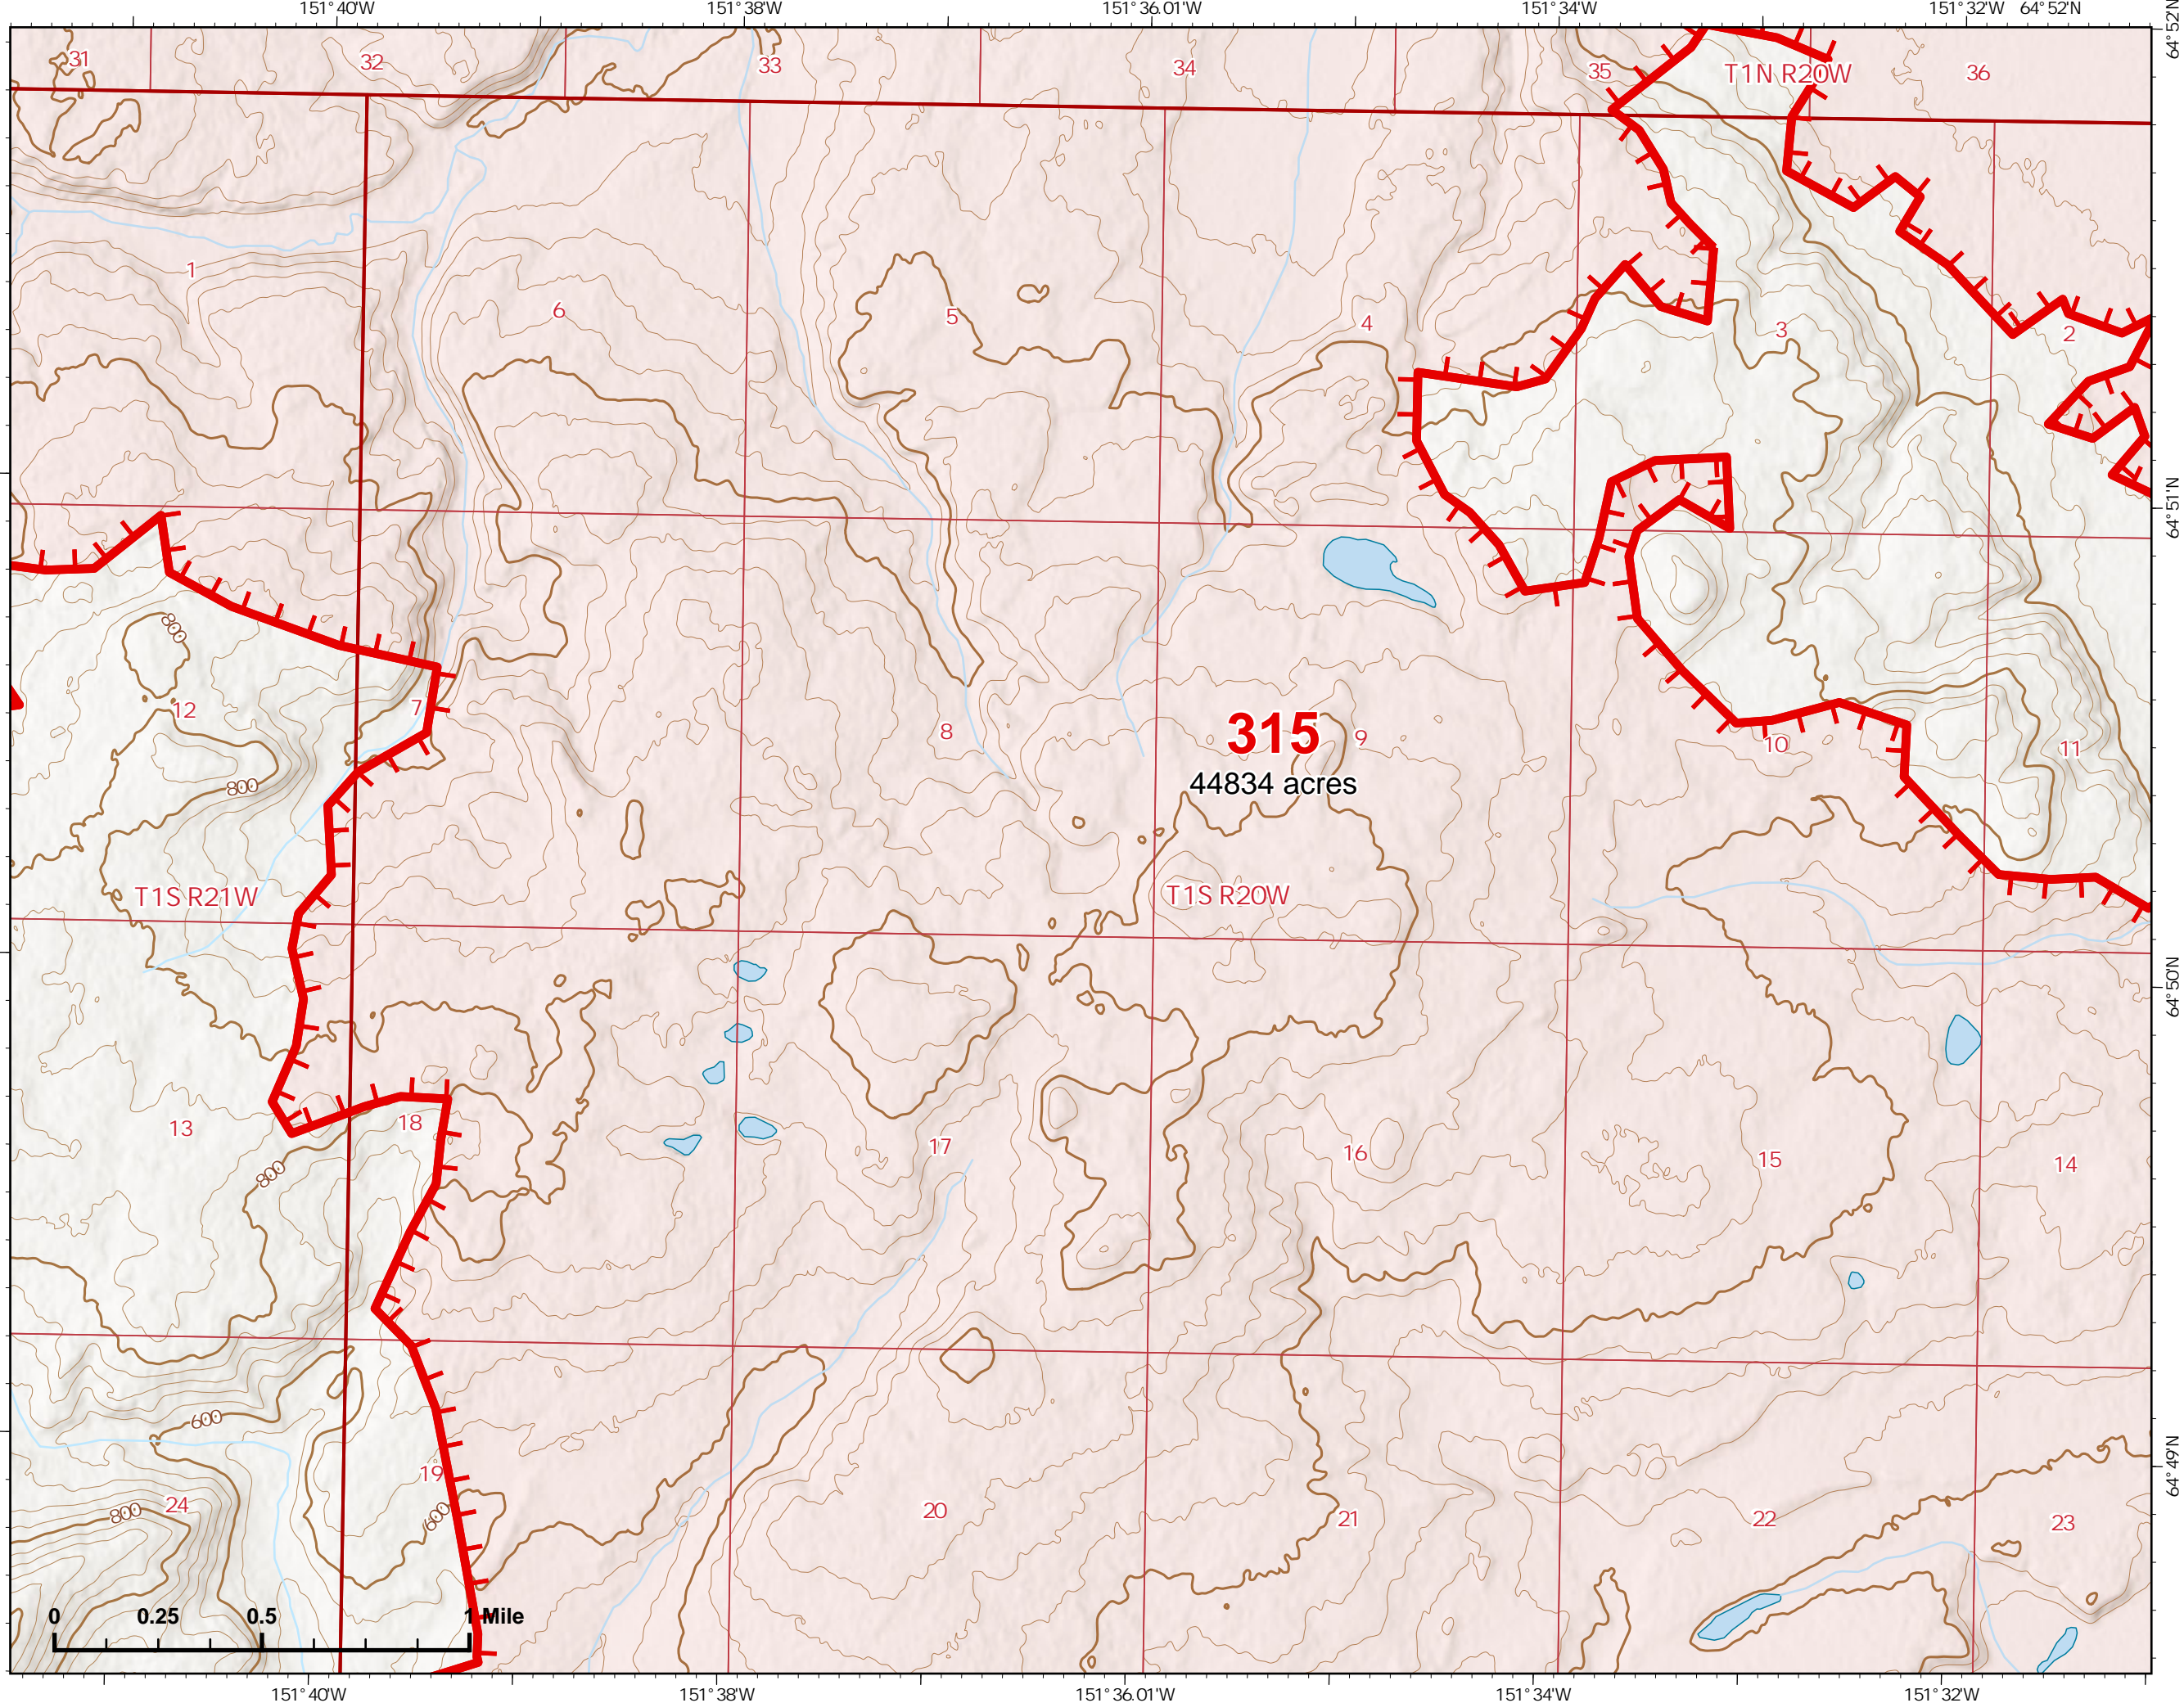

IAP Map

Bean Complex
AKTAD231898
07/01/2022

Fire: 315 (Chitanana)

Page 315 - 3

- Wildfire Daily Fire Perimeter
- Fire Edge

Z. Cravens
6/30/2022