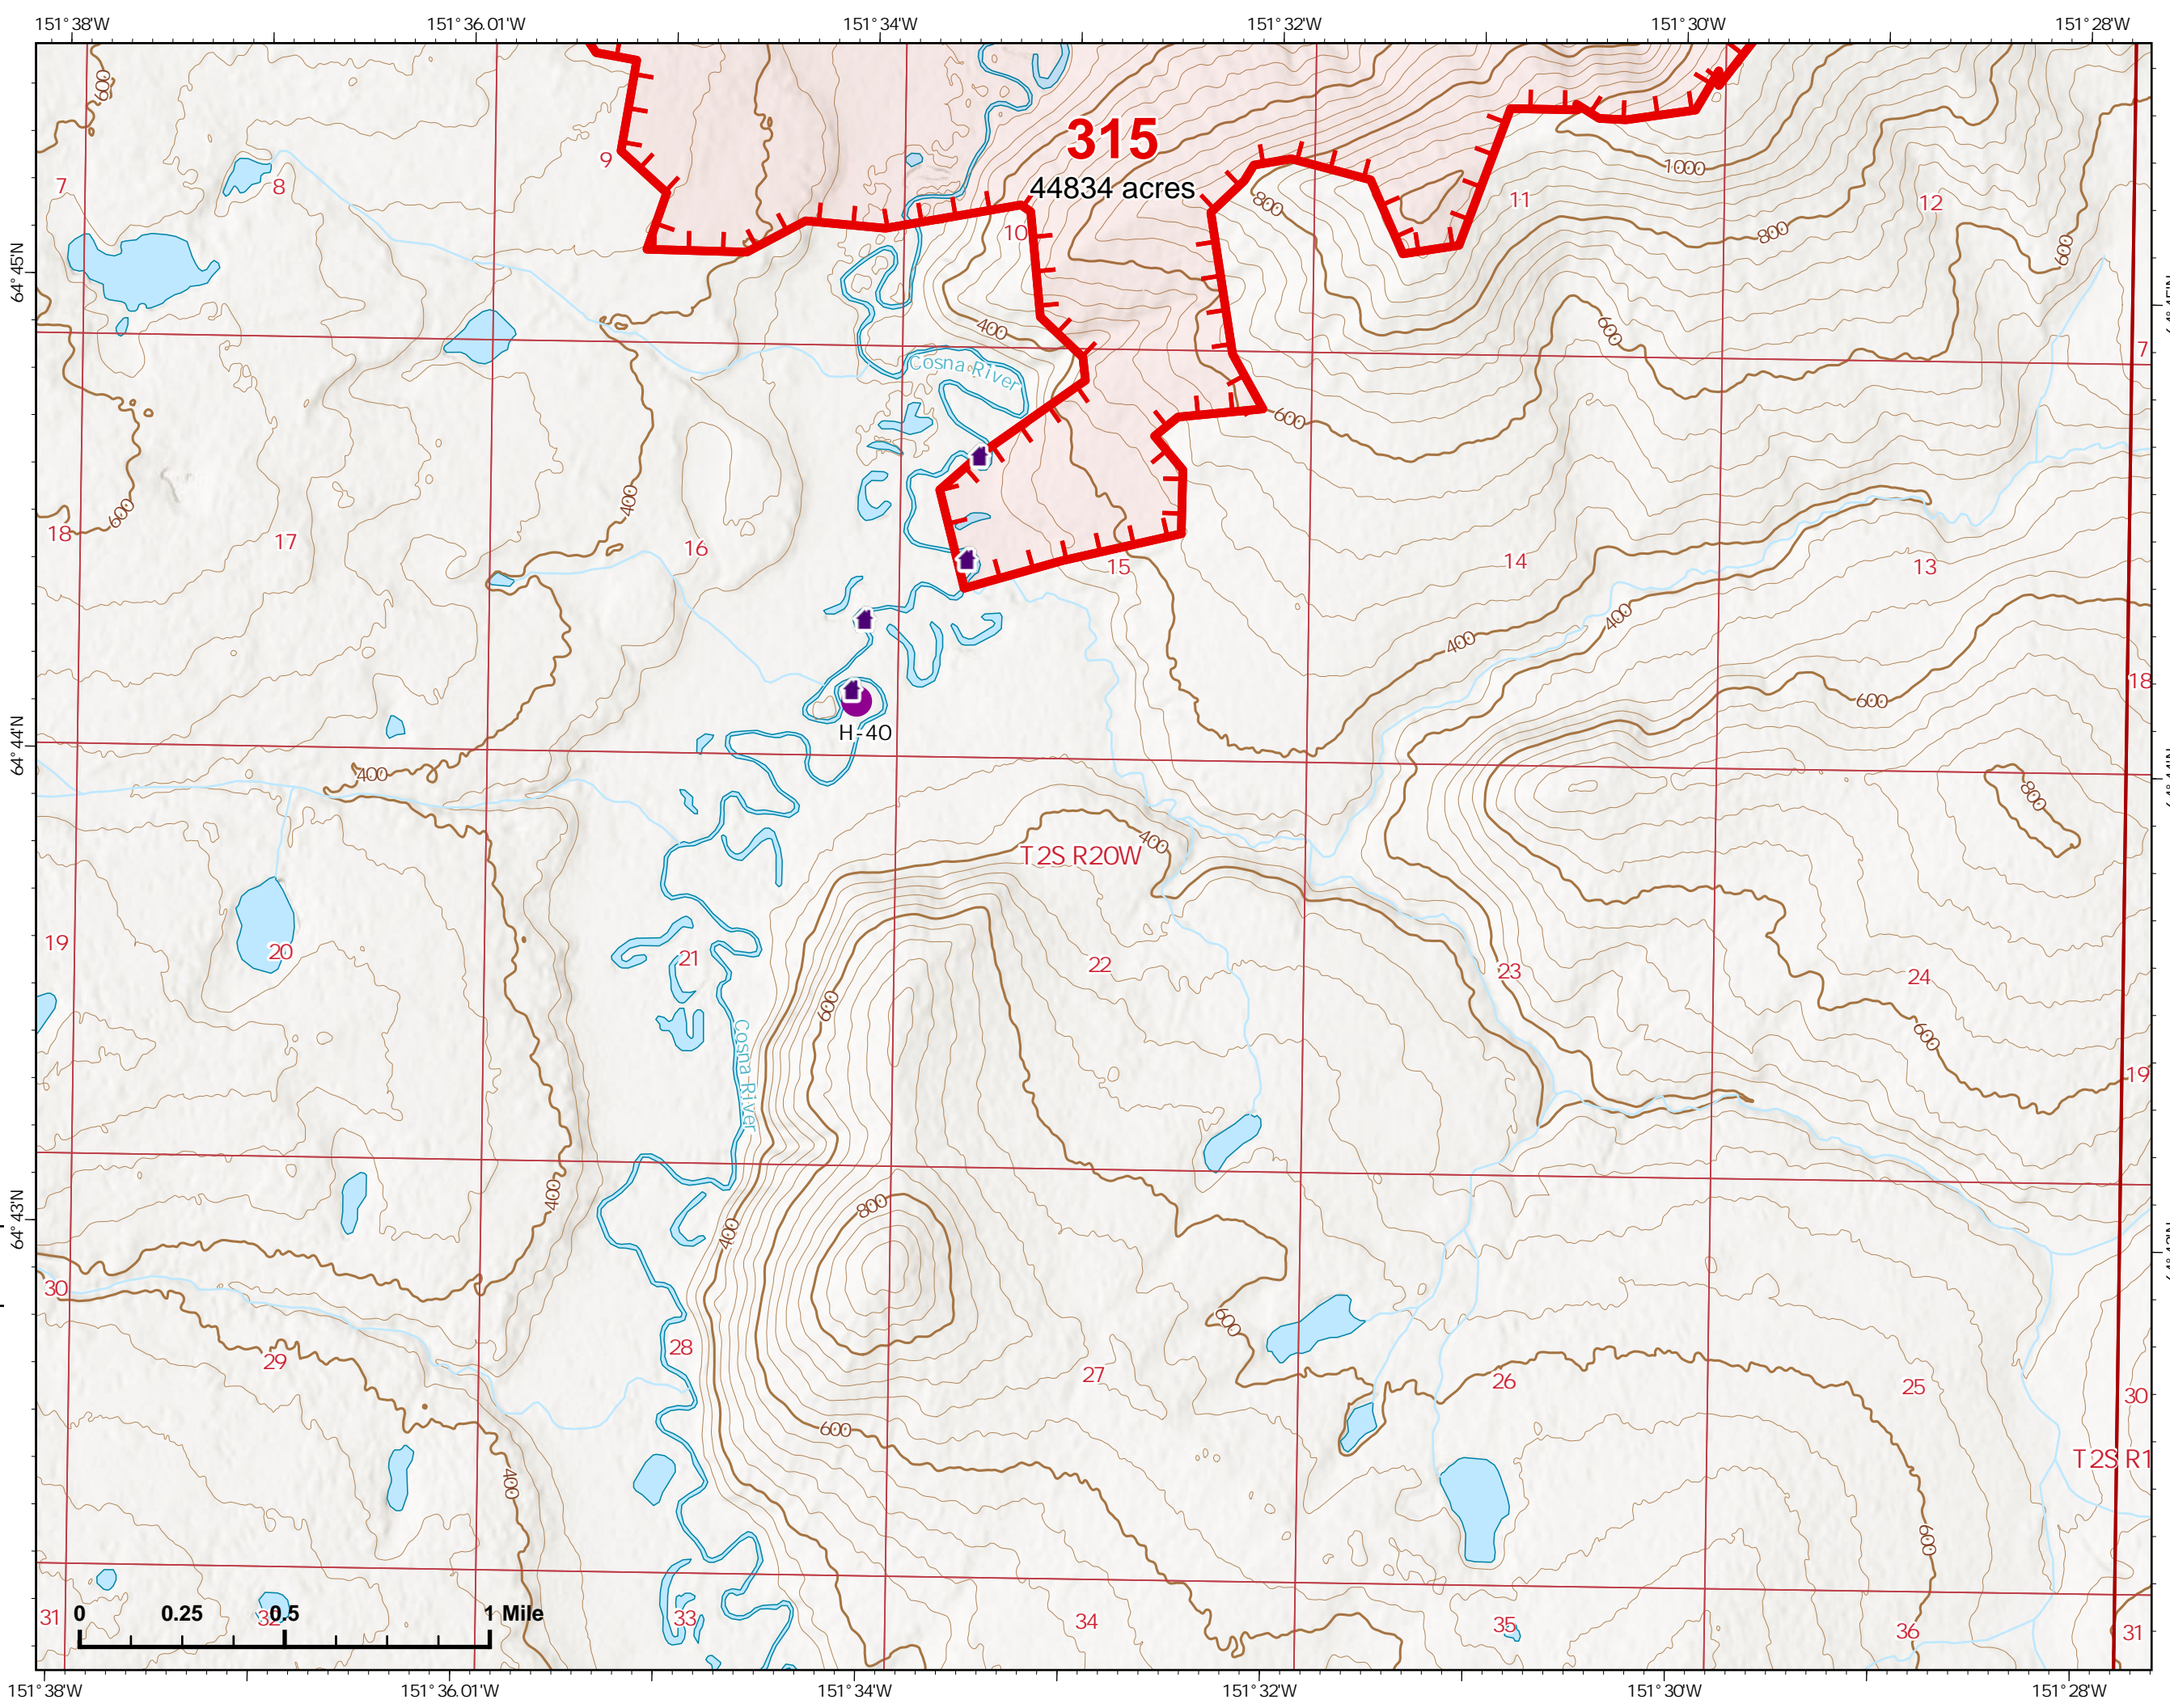

Page 315 - 4

-  Helispot
-  Wildfire Daily Fire Perimeter
-  Fire Edge
-  Structure

Z. Cravens
6/30/2022

IAP Map

Bean Complex
AKTAD231898
07/01/2022

Fire: 315 (Chitanana)

Page 315 - 5

-  Helispot
-  Wildfire Daily Fire Perimeter
-  Fire Edge
-  Structure