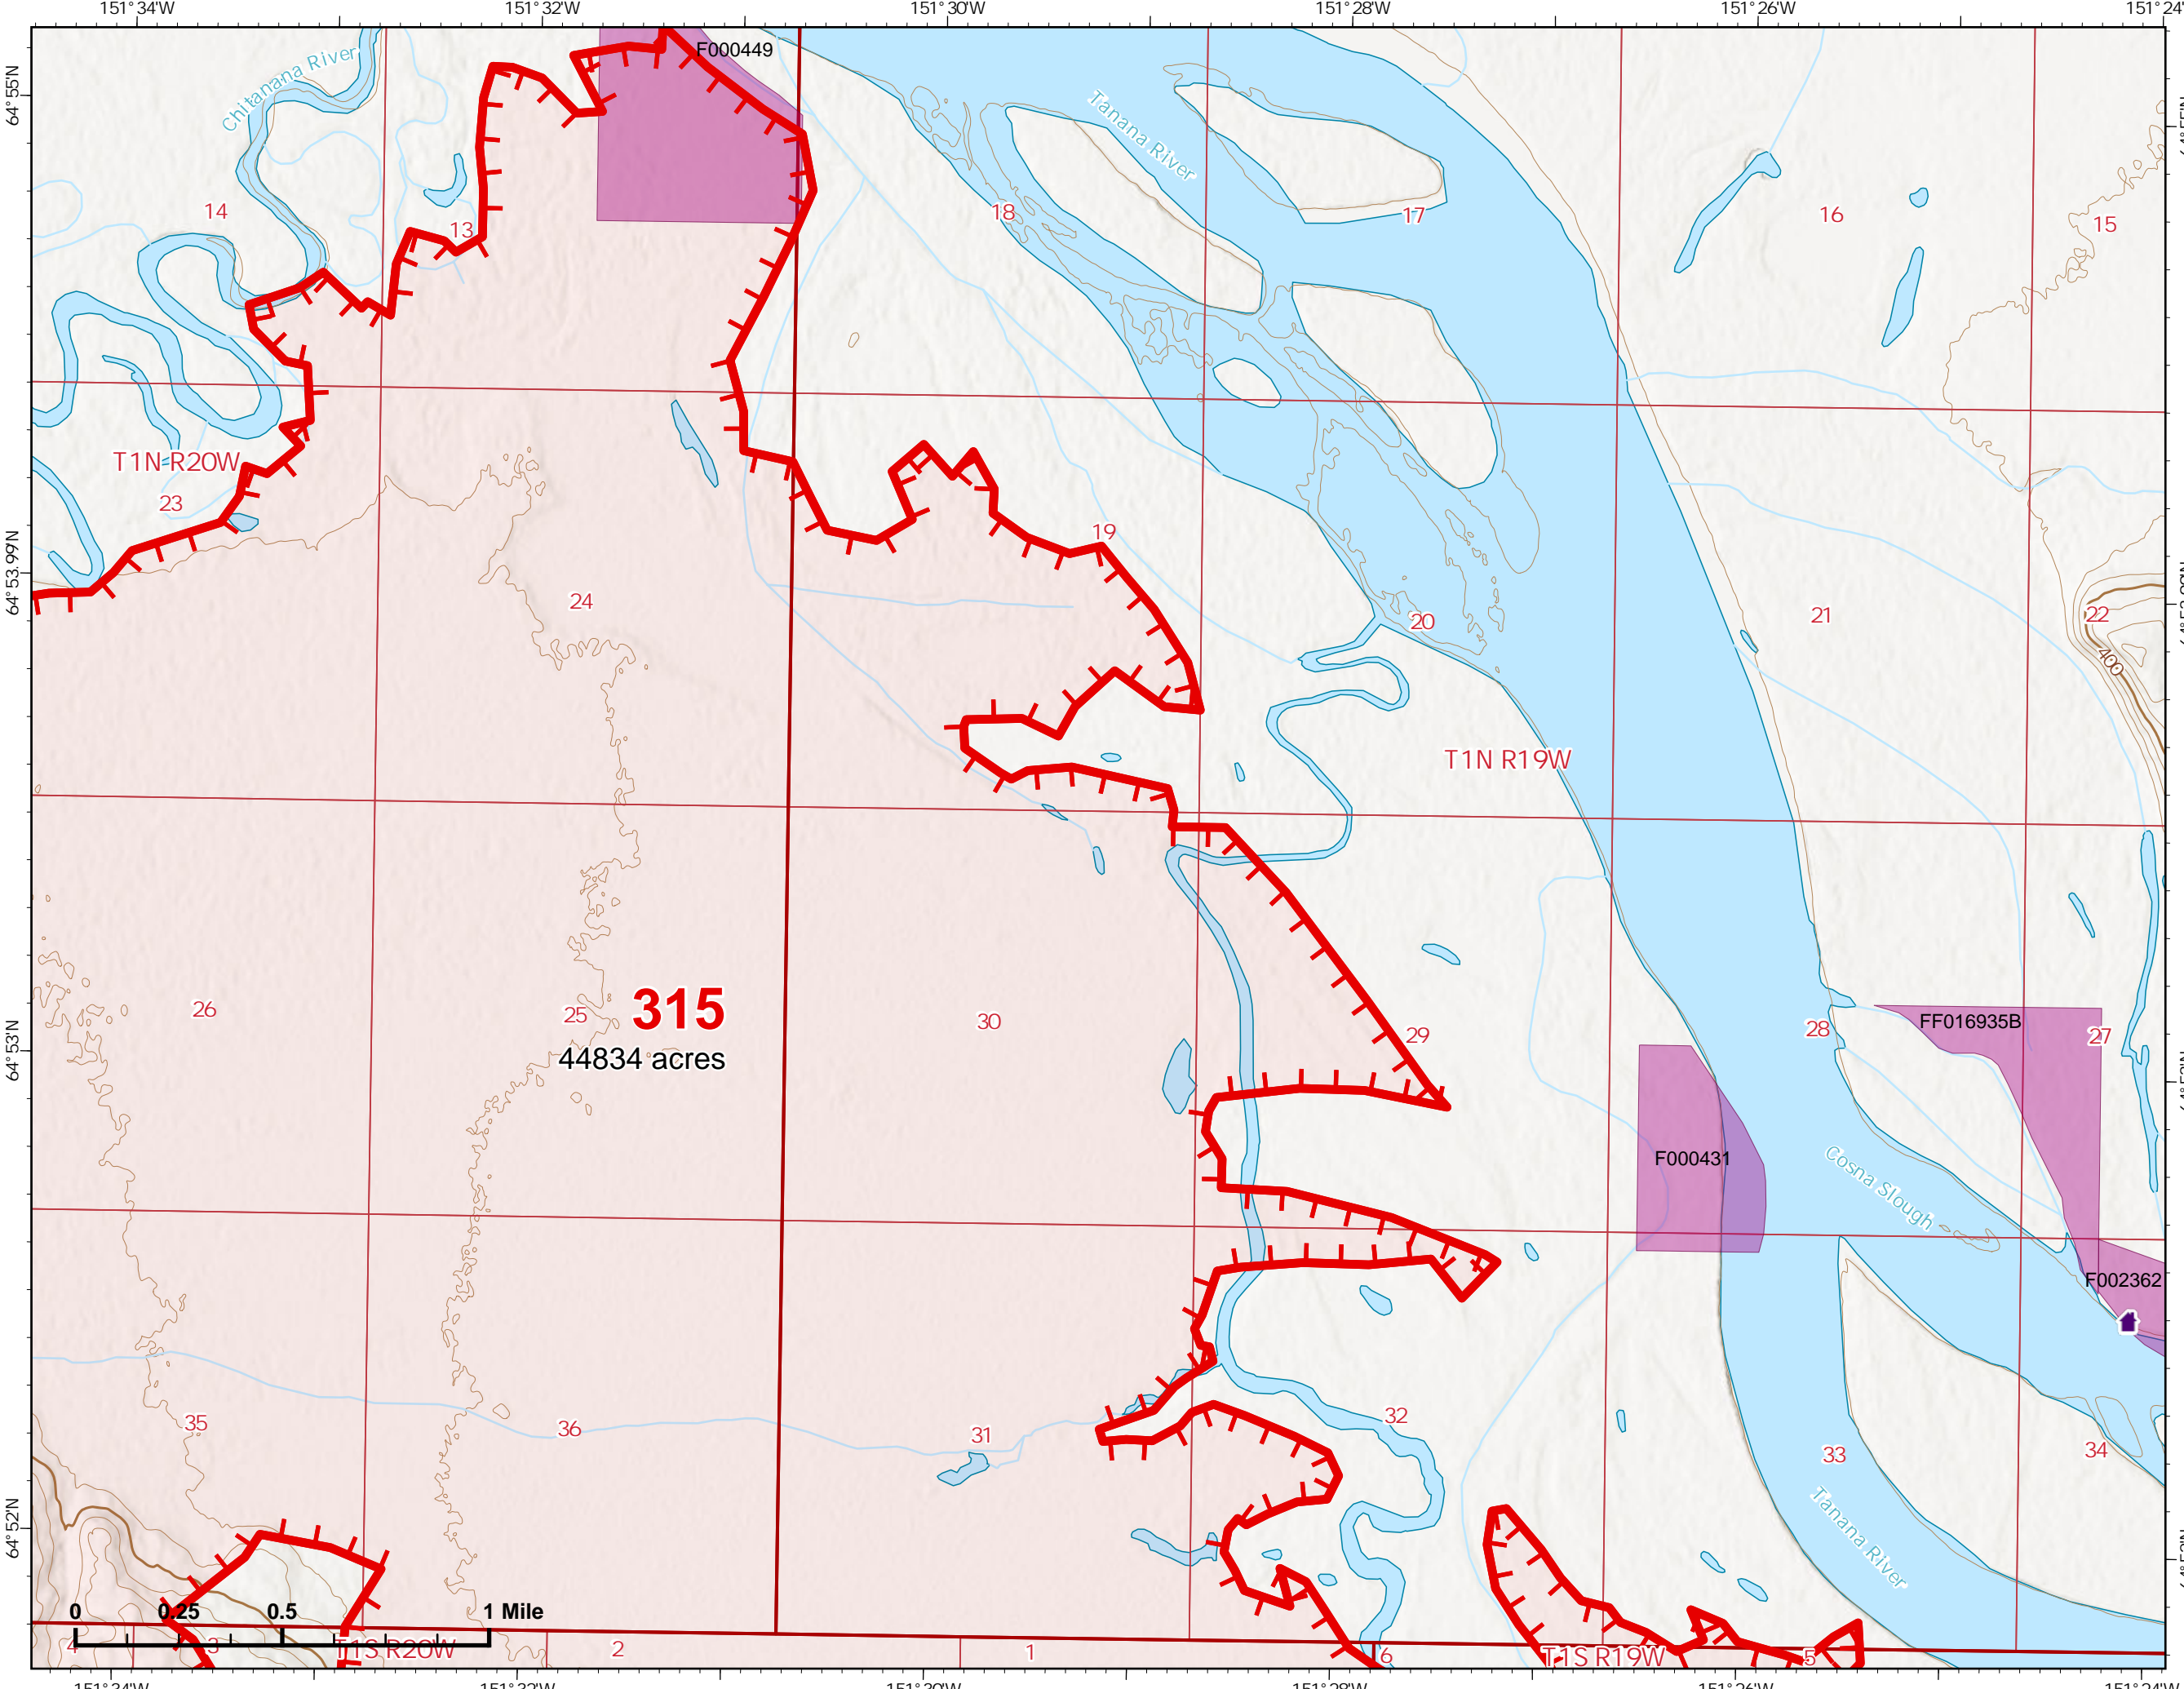

NORTHWEST INCIDENT MANAGEMENT TEAM

IAP Map

Bean Complex
AKTAD231898

07/01/2022

Fire: 315 (Chitanana)

Page 315 - 8

-  Wildfire Daily Fire Perimeter
-  Fire Edge
-  Structure
-  Native Allotments

Z. Cravens
6/30/2022