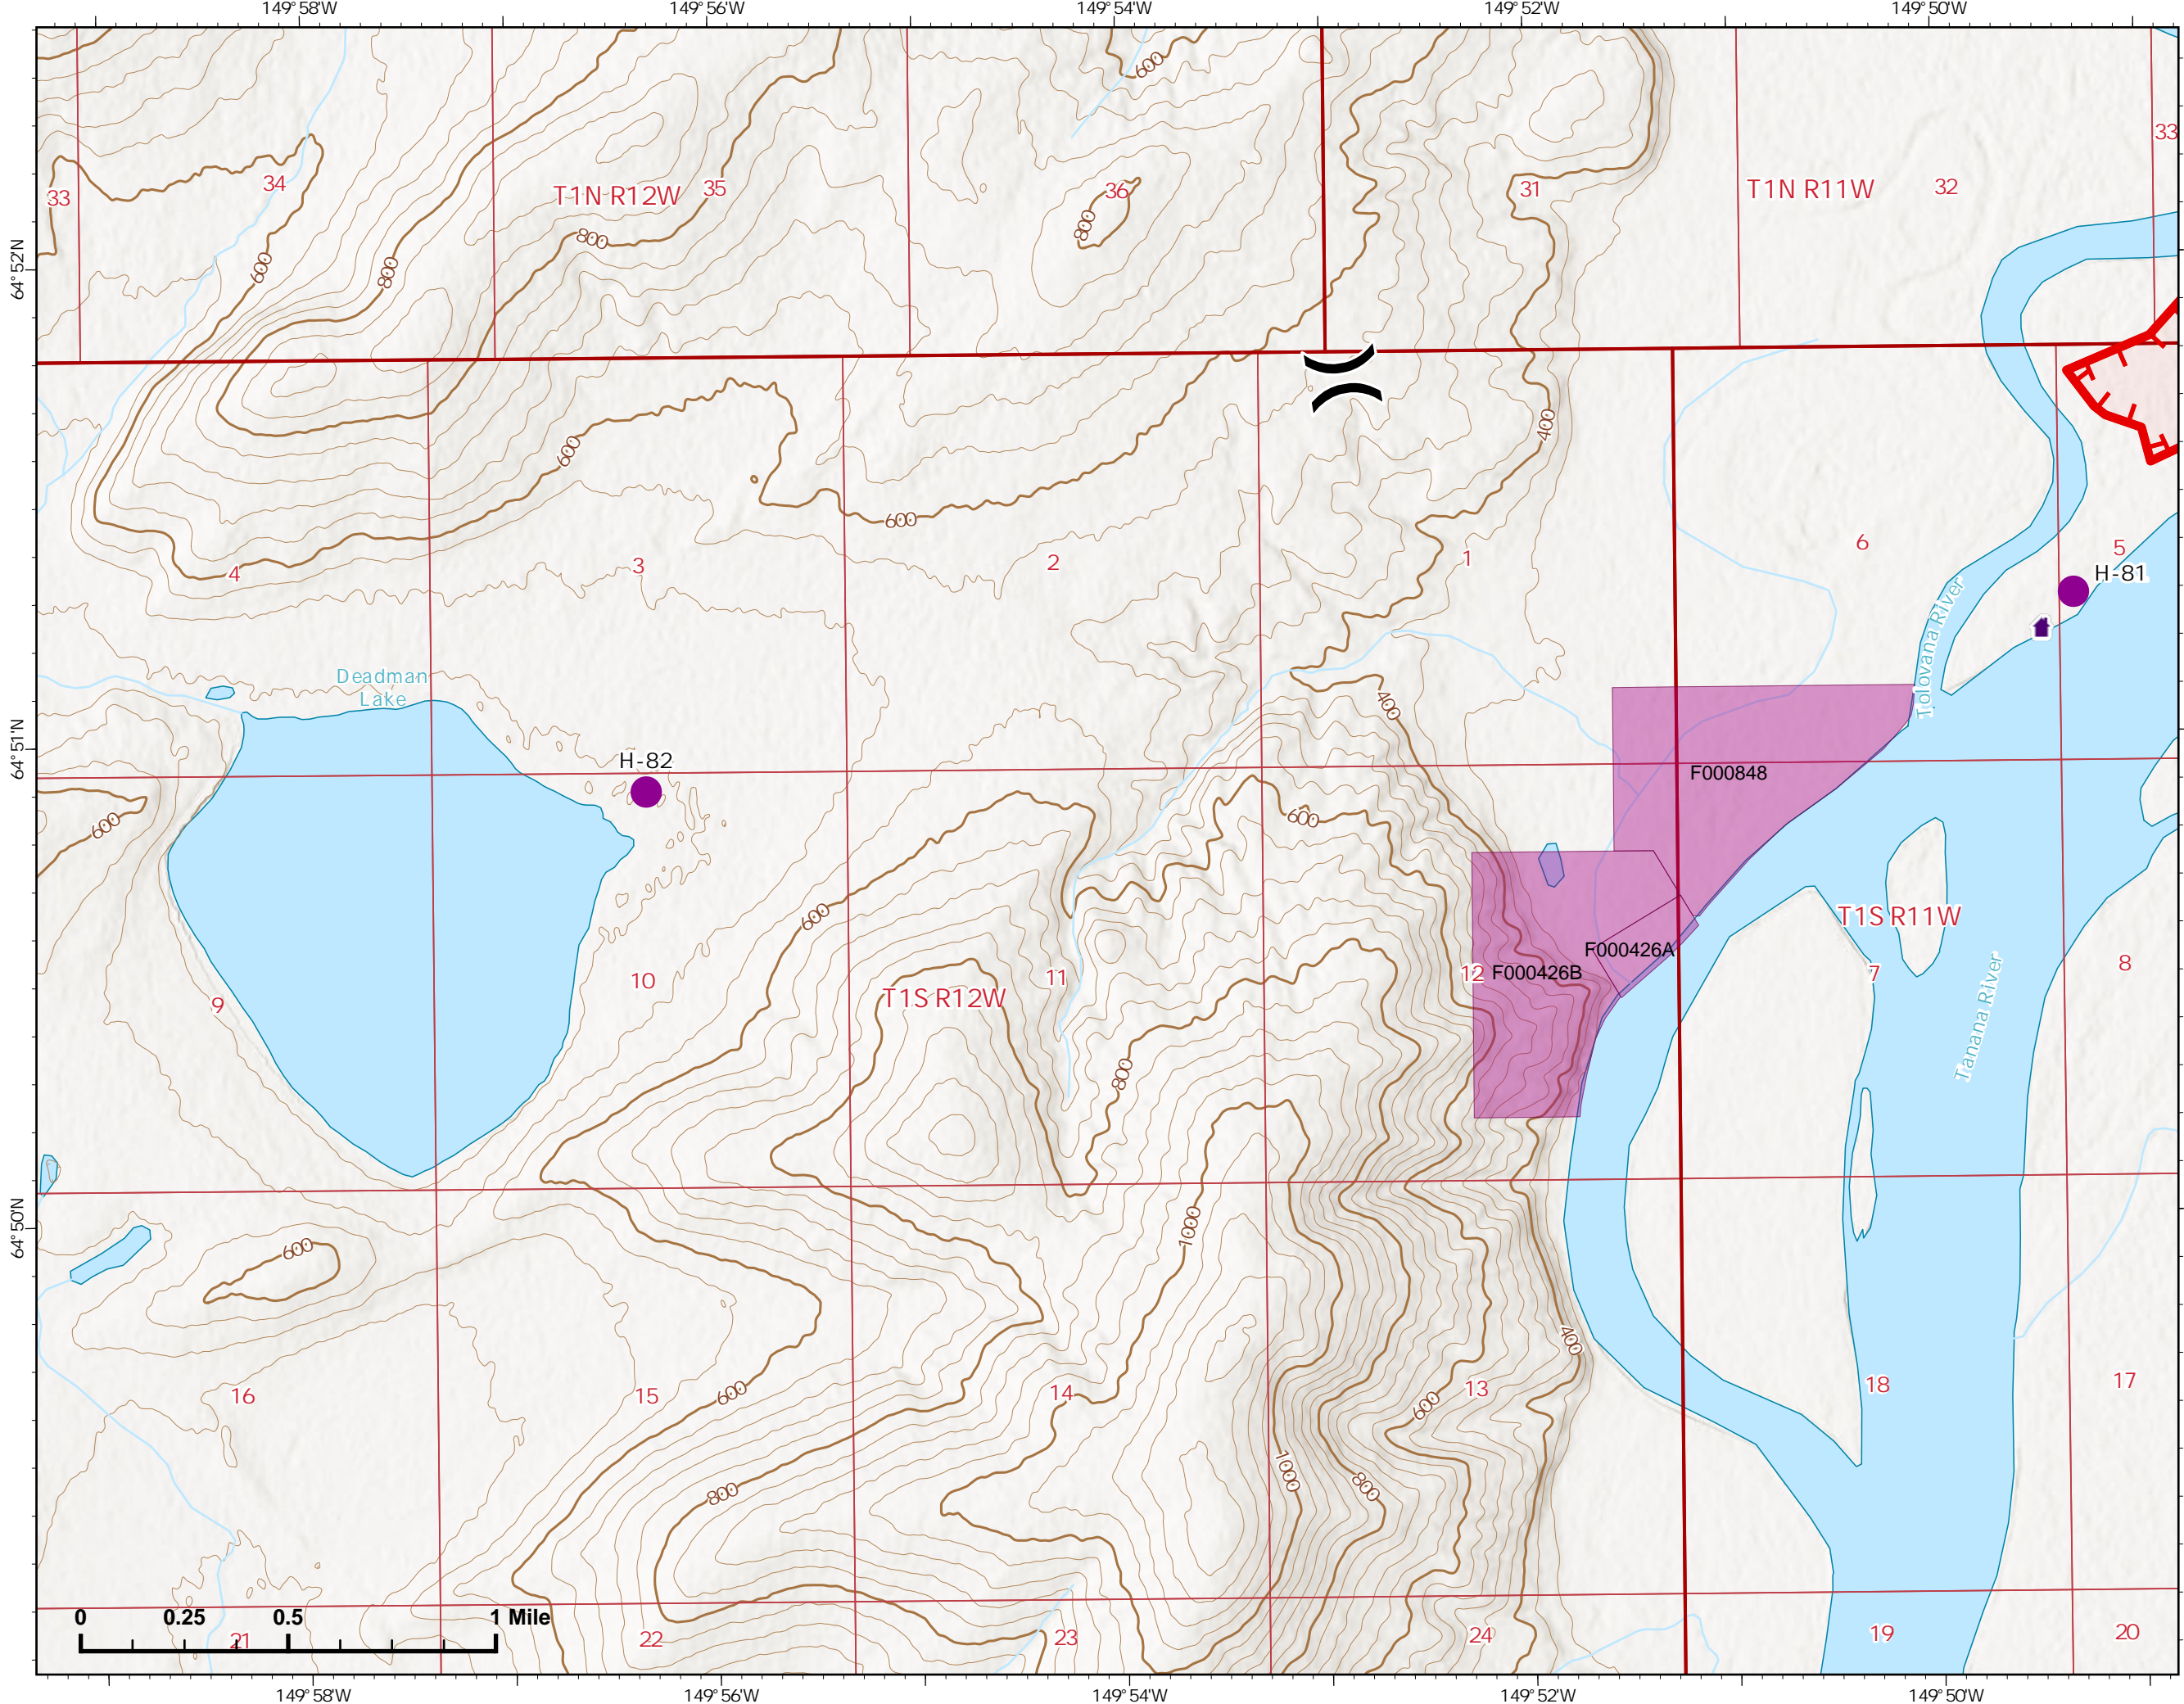

07/01/2022

Fire: 327 (Hutlinana)

Page 327 - 1

-  Helispot
-  Wildfire Daily Fire Perimeter
-  Fire Edge

Z. Cravens
6/30/2022

IAP Map

Bean Complex
AKTAD231898
07/01/2022

Fire: 310 (Tanana River)

Page 310 - 1

-  Wildfire Daily Fire Perimeter
-  Fire Edge

This block contains a QR code, a north arrow pointing upwards, and the logo for the Northwest Incident Management Team. The logo features a stylized flame and the text 'NW 7 NORTHWEST INCIDENT MANAGEMENT TEAM'. Below the QR code, the text 'Z. Cravens 6/30/2022' is visible.

IAP Map

Bean Complex
AKTAD231898
07/01/2022

Fire: 310 (Tanana River)

Page 310 - 2

-  Helispot
-  Wildfire Daily Fire Perimeter
-  Fire Edge
-  Structure

Z. Cravens
6/30/2022

IAP Map

Bean Complex
AKTAD231898
07/01/2022

Fire: 310 (Tanana River)

Page 310 - 3

-  Helispot
-  Division Break
-  Wildfire Daily Fire Perimeter
-  Fire Edge
-  Structure
-  Native Allotments

IAP Map

Bean Complex
AKTAD231898
07/01/2022

Fire: 310 (Tanana River)