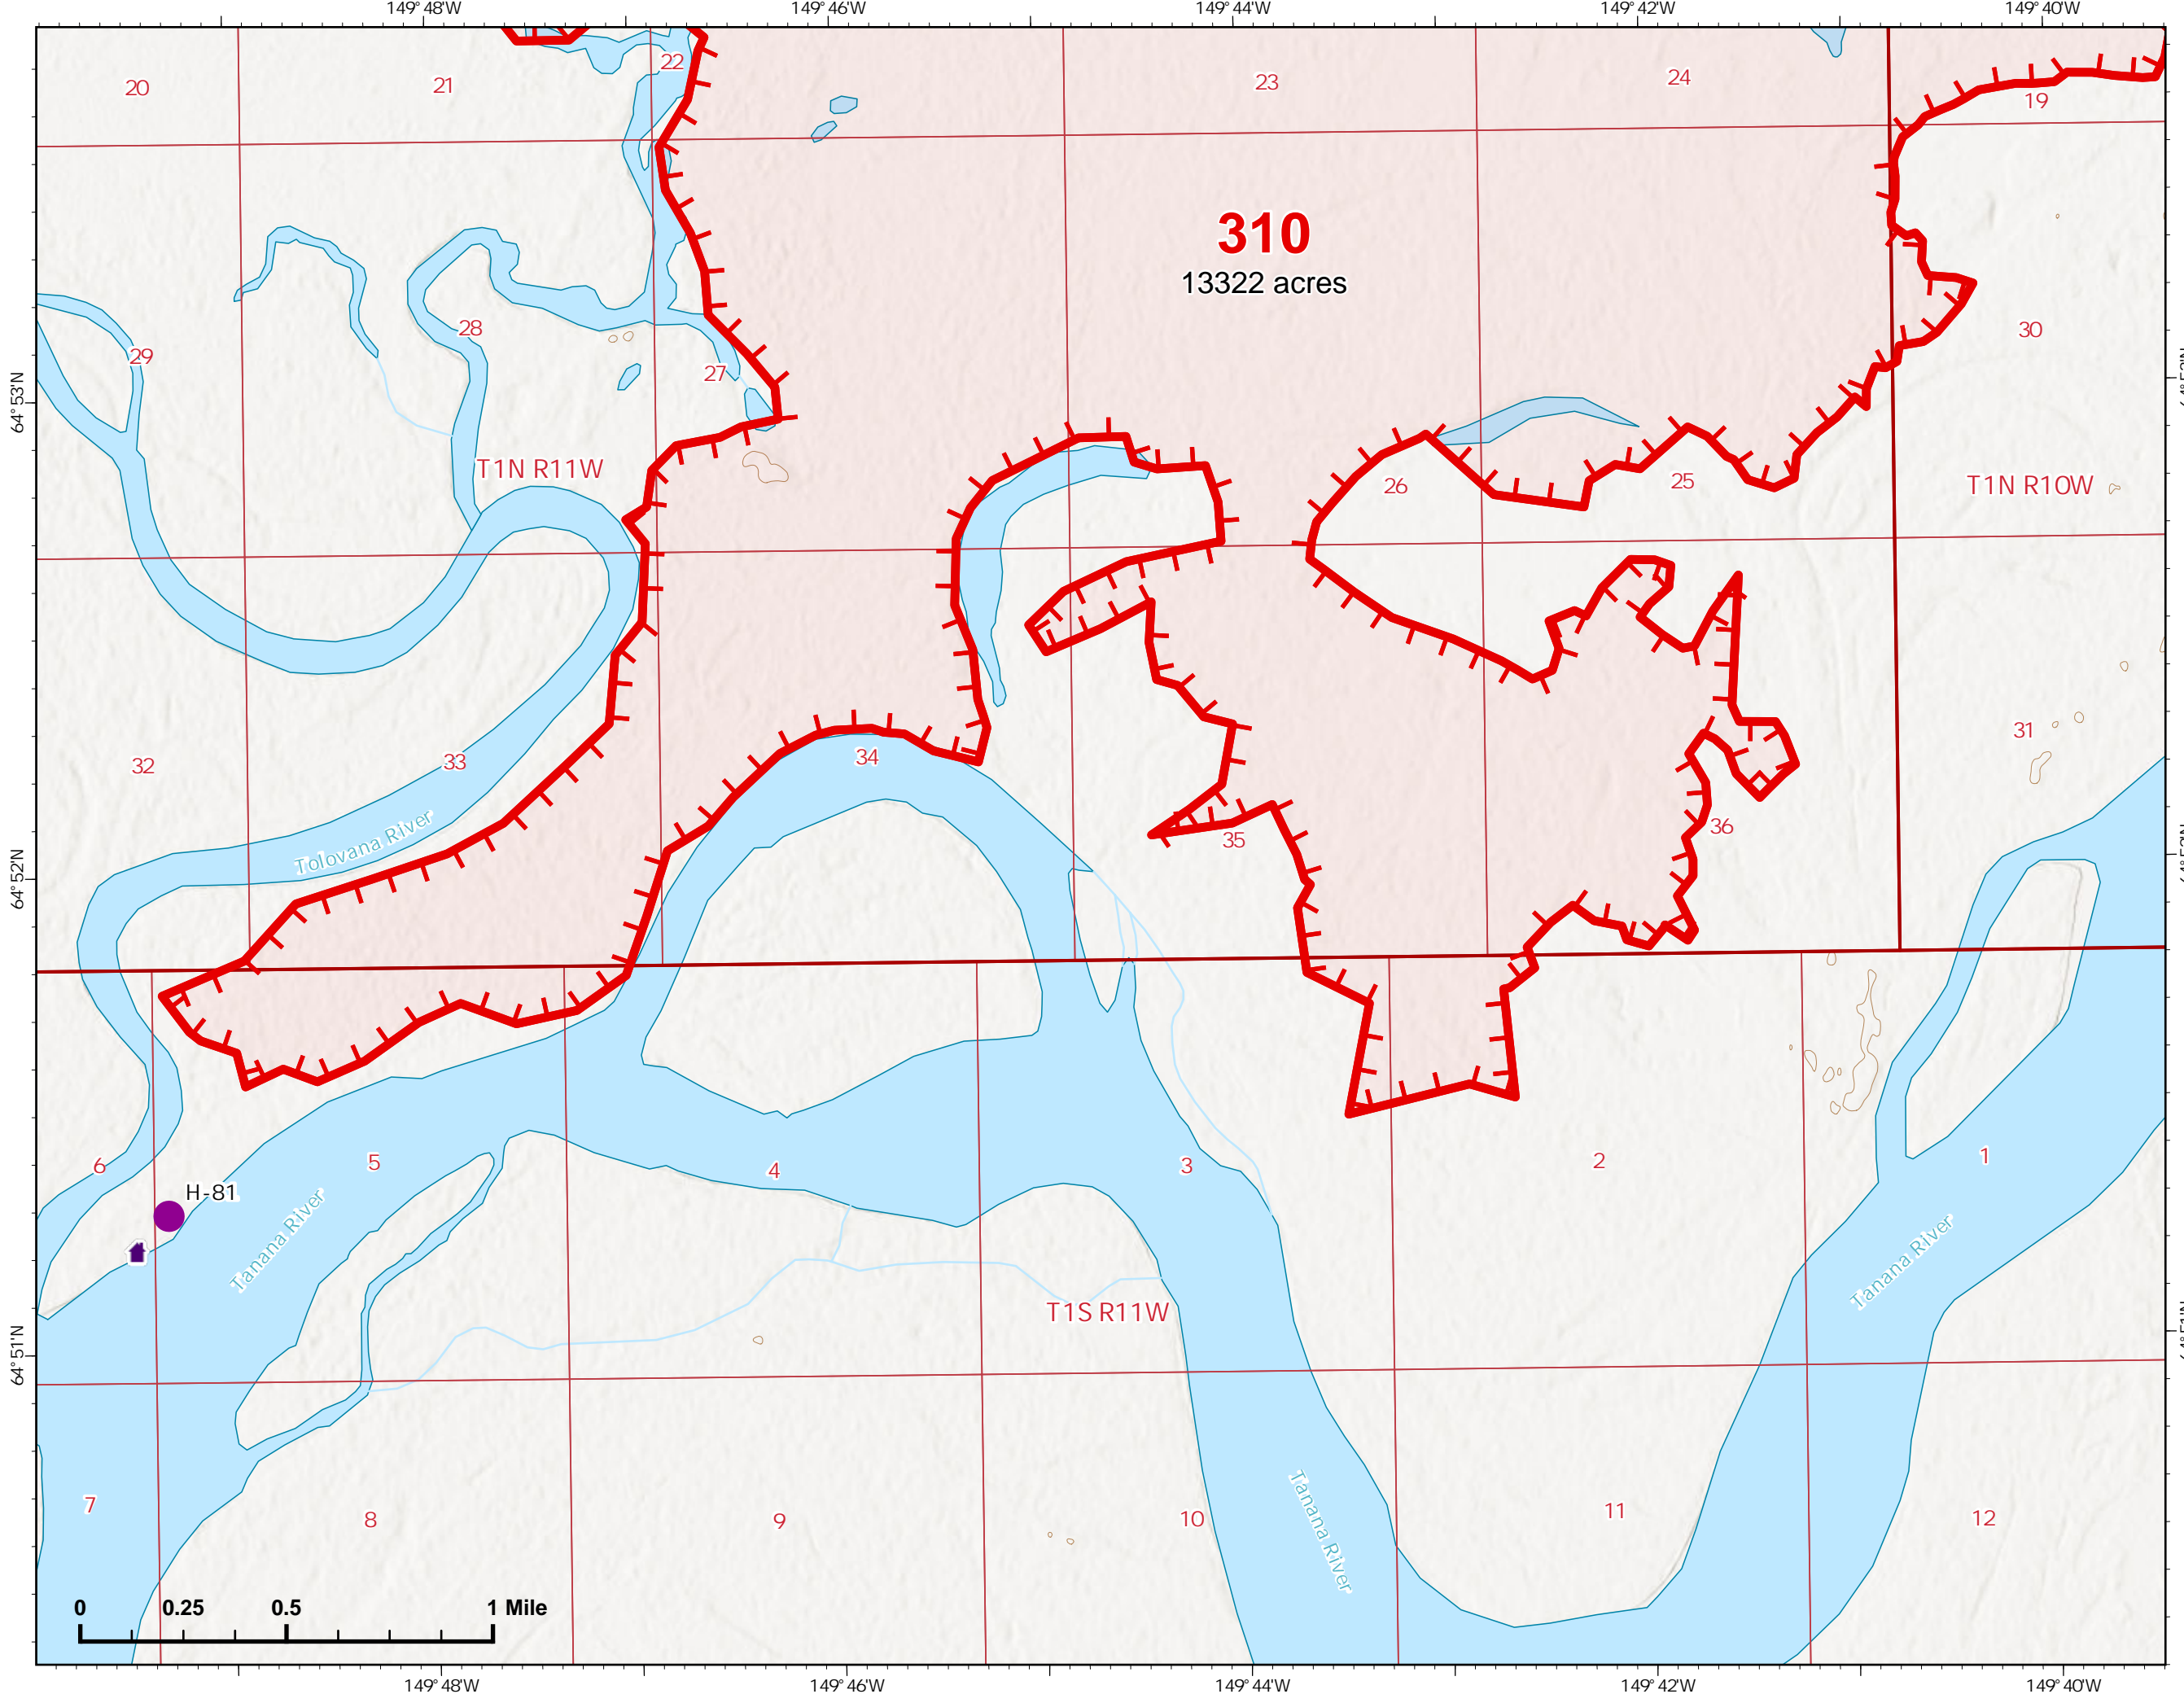

IAP Map

Bean Complex
AKTAD231898
07/01/2022

Fire: 310 (Tanana River)

Page 310 - 2

- Helispot
- Wildfire Daily Fire Perimeter
- Fire Edge
- Structure

Z. Cravens
6/30/2022