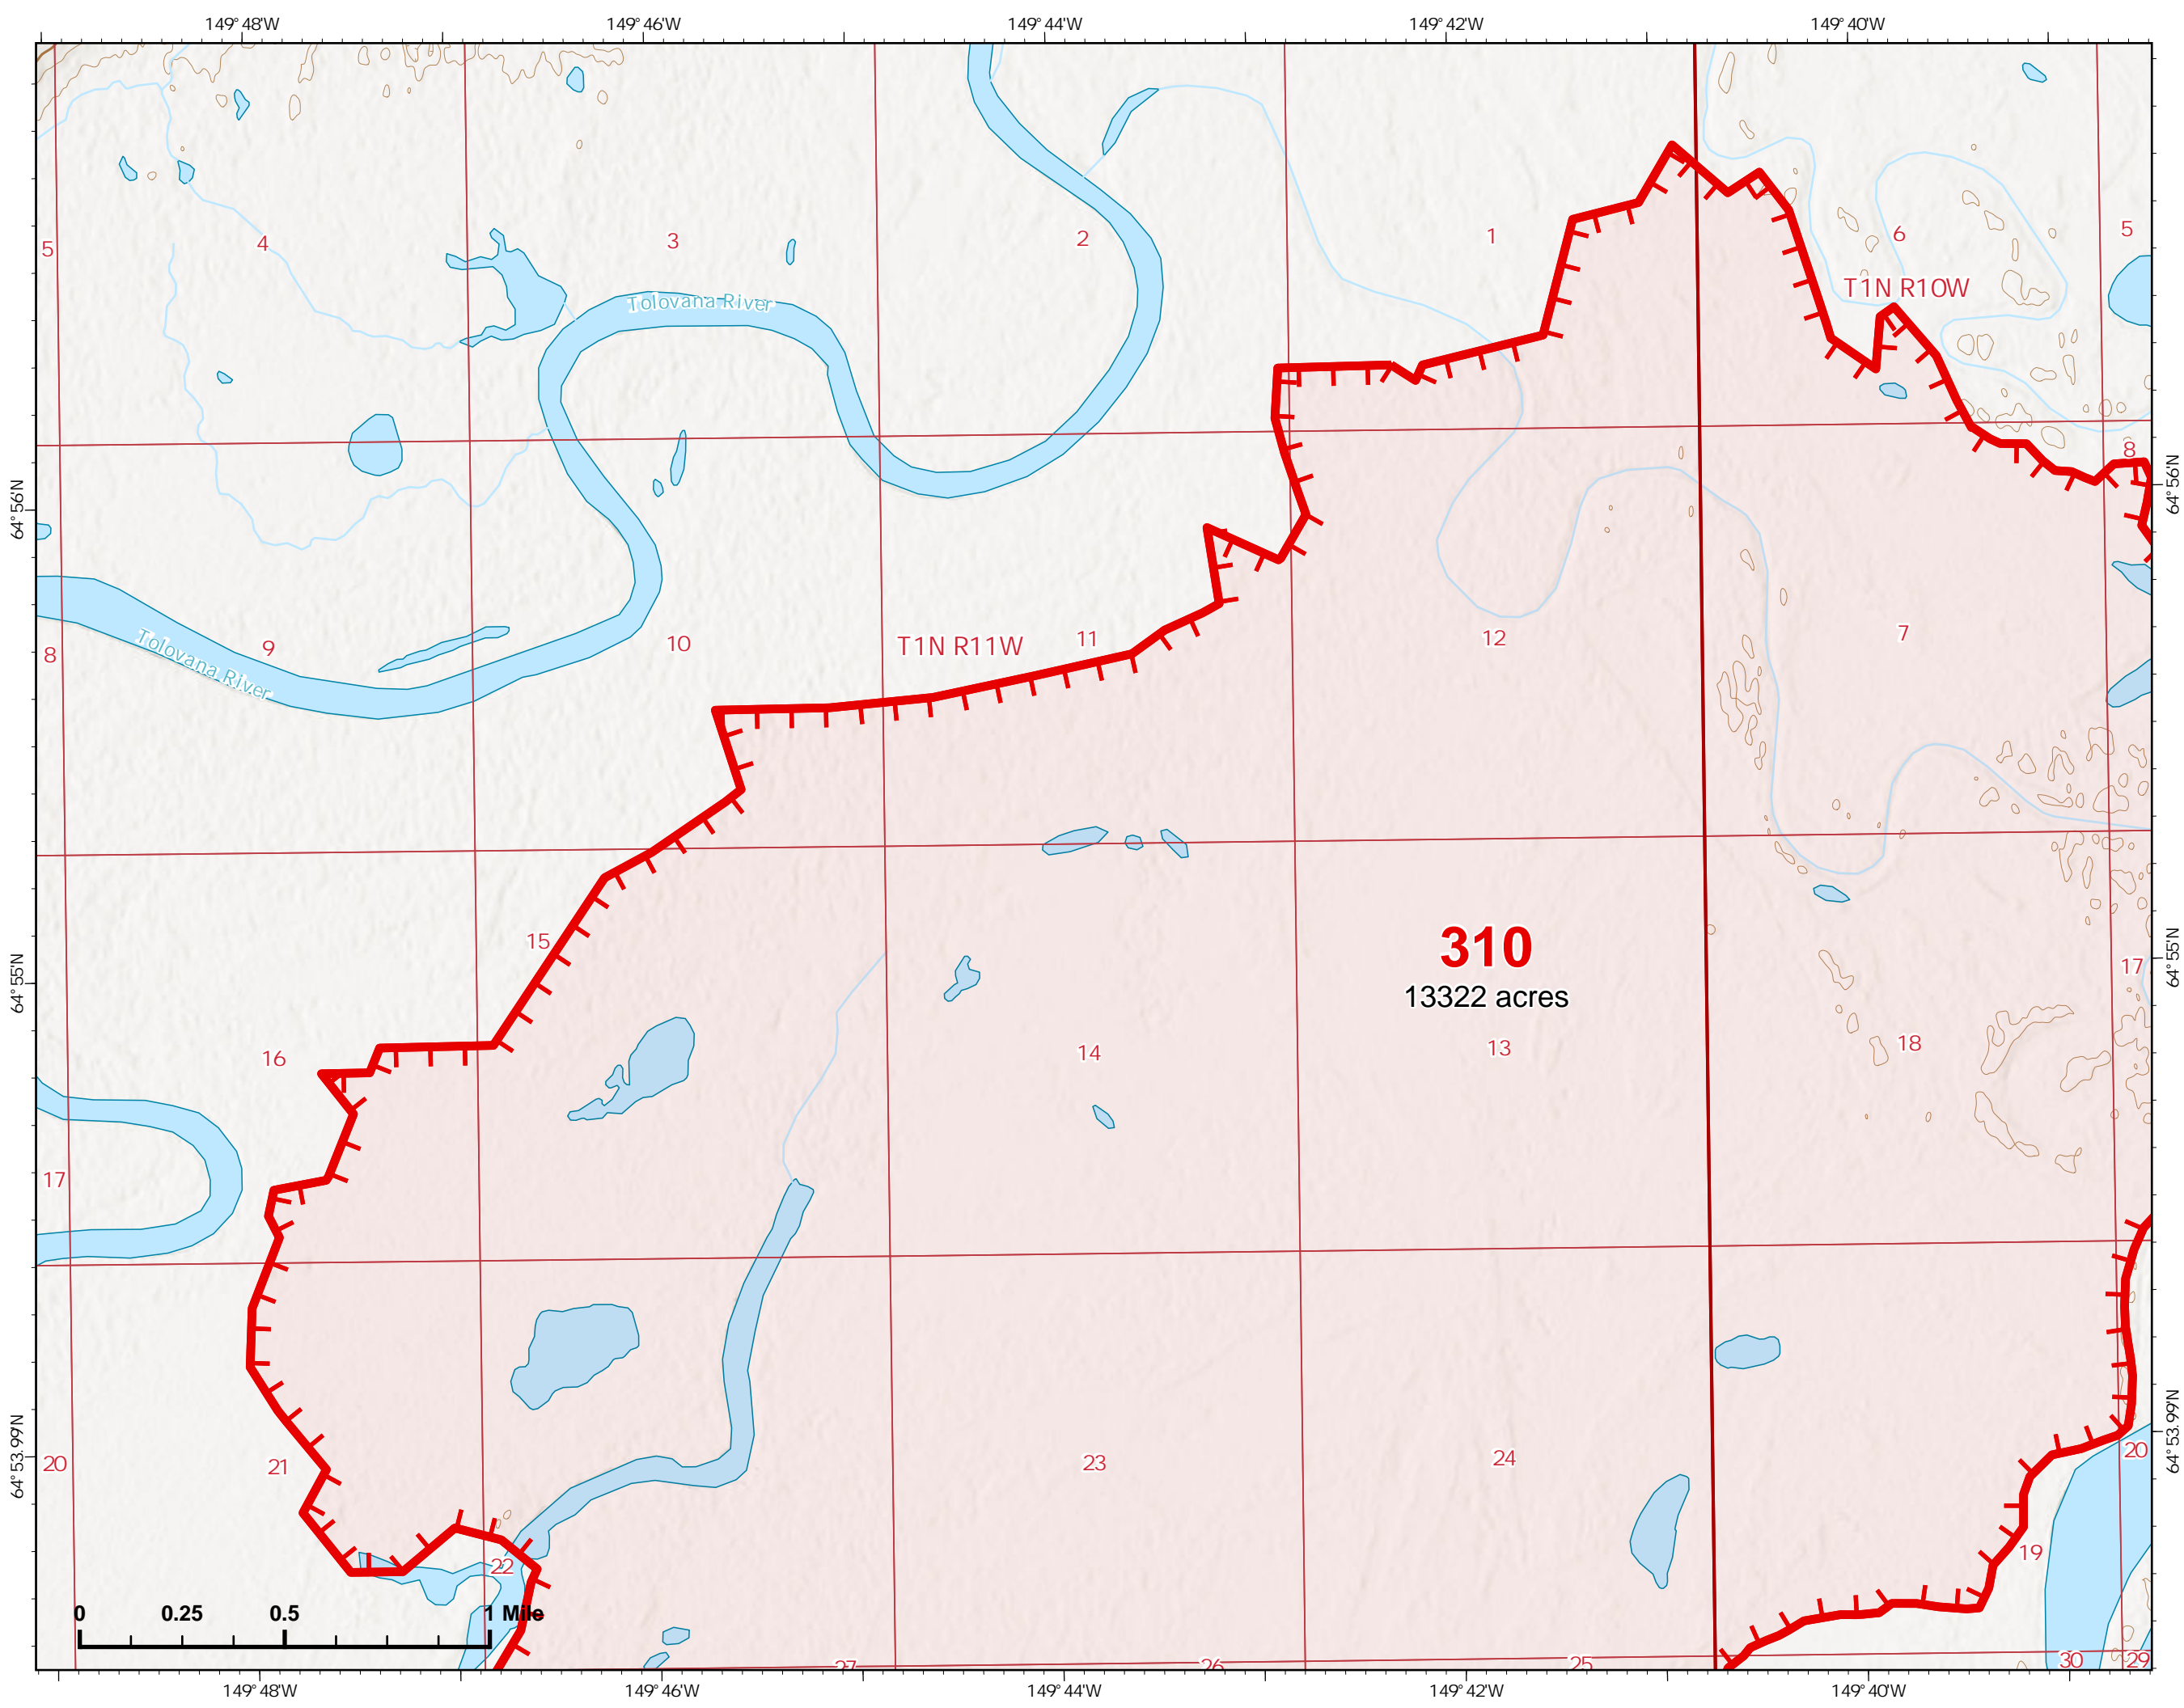

IAP Map

Bean Complex
AKTAD231898
07/01/2022

Fire: 310 (Tanana River)

Page 310 - 1

- Wildfire Daily Fire Perimeter
- Fire Edge

This block contains a QR code, a north arrow pointing upwards, and the logo for the Northwest Incident Management Team. The logo features a stylized flame and the text 'NW 7 NORTHWEST INCIDENT MANAGEMENT TEAM'. Below the QR code, the text 'Z. Cravens 6/30/2022' is visible.