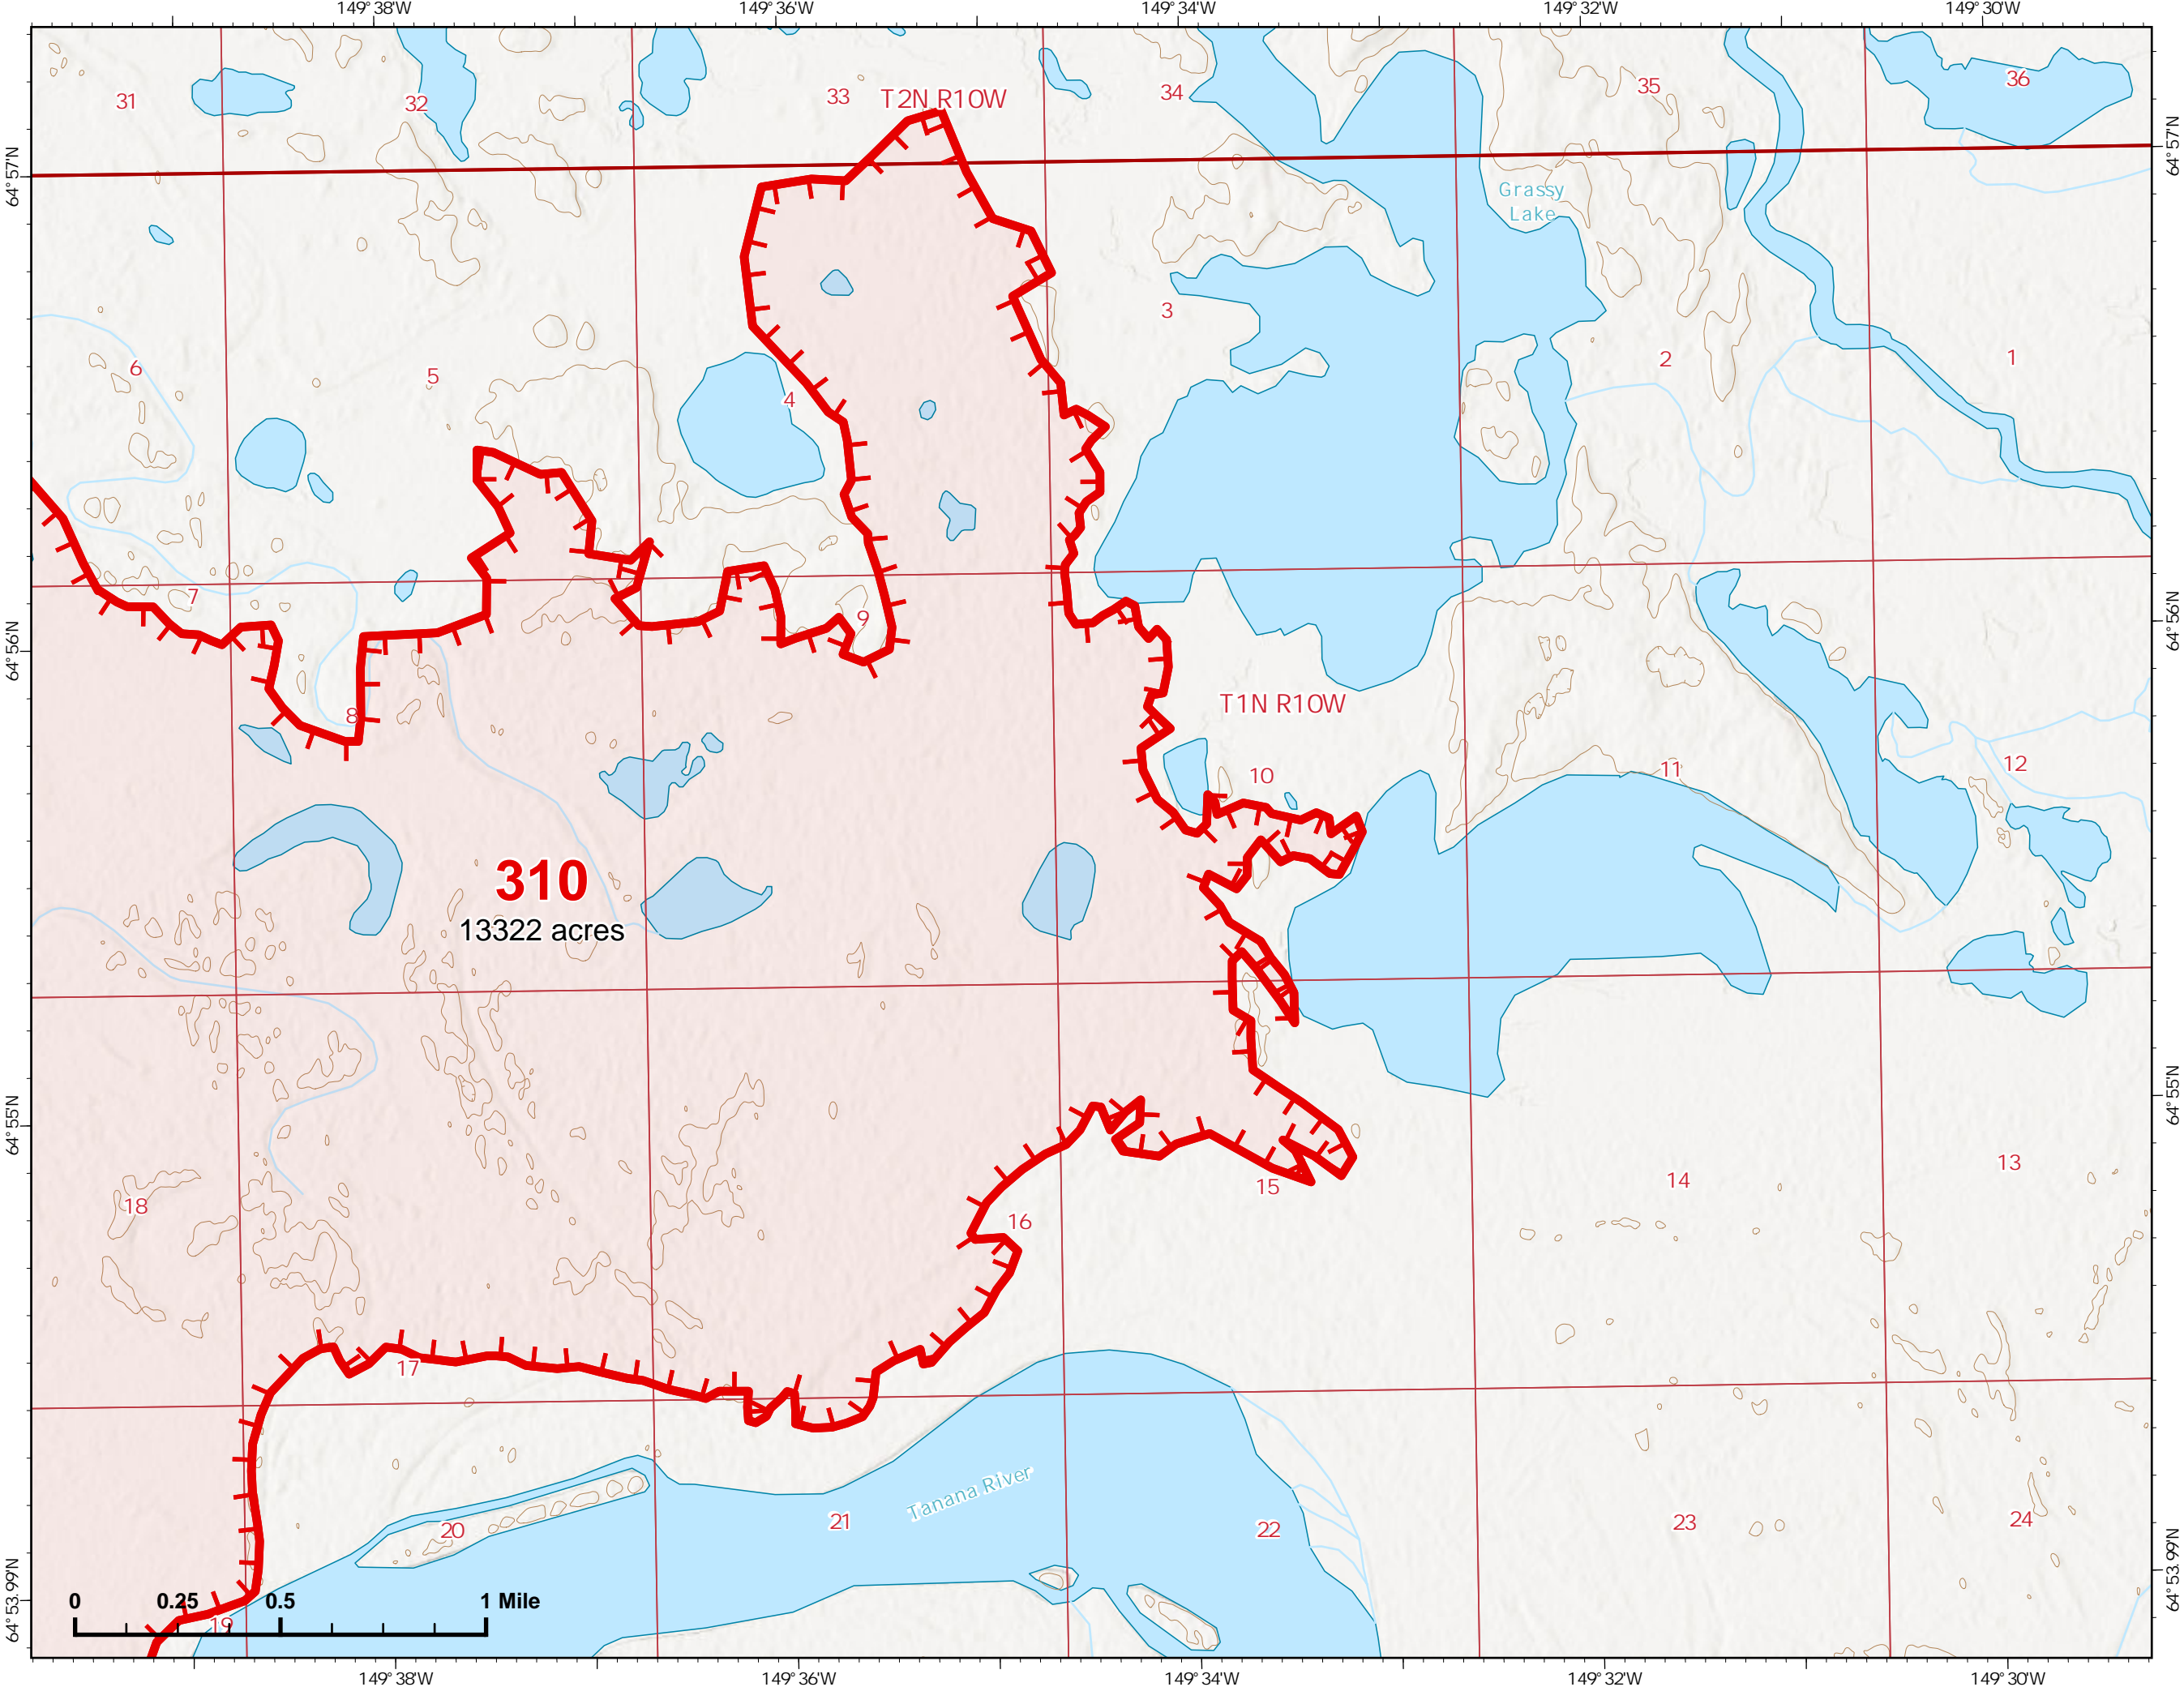

IAP Map

Bean Complex
AKTAD231898
07/01/2022

Fire: 310 (Tanana River)

Page 310 - 4

- Wildfire Daily Fire Perimeter
- Fire Edge

Z. Cravens
6/30/2022