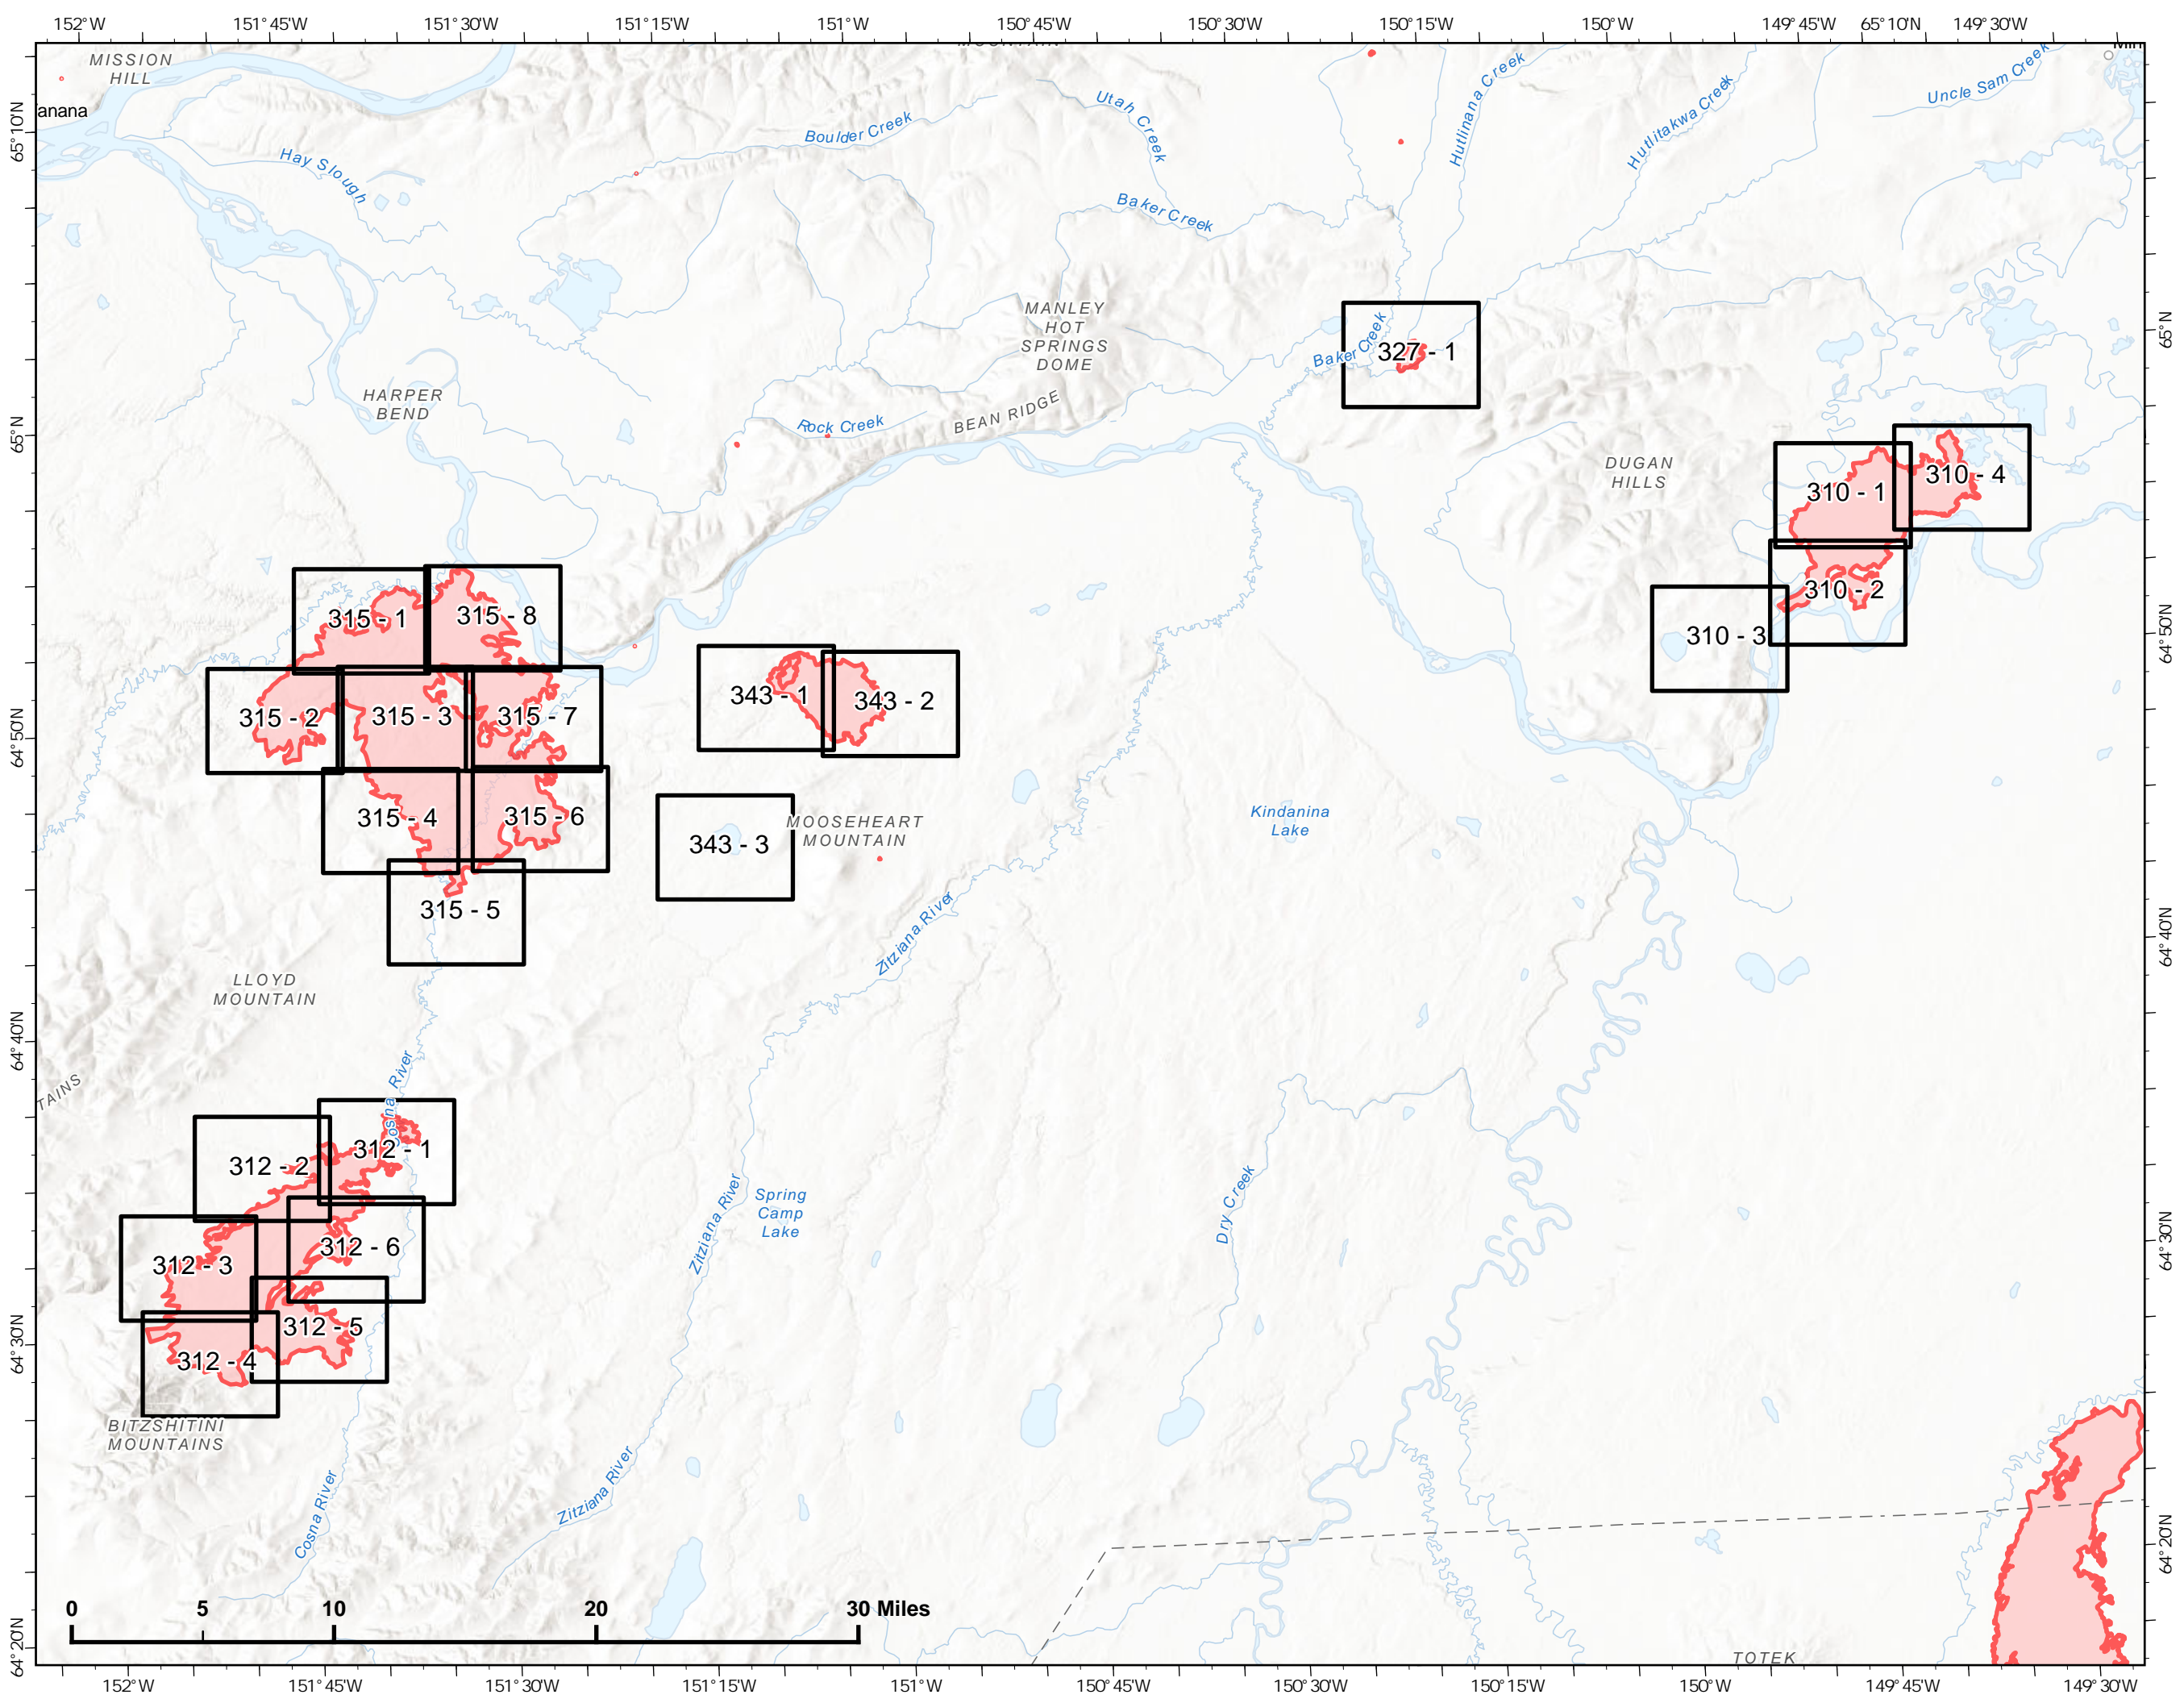

IAP Index Map

Bean Complex
AKTAD231898
07/01/2022

 Wildfire Daily Fire Perimeter

Z. Cravens
6/30/2022

IAP Map

Bean Complex
AKTAD231898

07/01/2022

Fire: 312 (Bitzshitini)

Page 312 - 1

-  Helispot
-  Wildfire Daily Fire Perimeter
-  Fire Edge
-  Structure

312
24428 acres

Z. Cravens
6/30/2022

IAP Map

Bean Complex
AKTAD231898
07/01/2022

Fire: 312 (Bitzshitini)

Page 312 - 2

-  Helispot
-  Wildfire Daily Fire Perimeter
-  Fire Edge

312
24428 acres

Z. Cravens
6/30/2022

0 0.25 0.5 1 Mile

IAP Map

Bean Complex
AKTAD231898

07/01/2022

Fire: 312 (Bitzshitini)

Page 312 - 3

-  Wildfire Daily Fire Perimeter
-  Fire Edge

312
24428 acres

Z. Cravens
6/30/2022

IAP Map

Bean Complex
AKTAD231898

07/01/2022

Fire: 312 (Bitzshitini)