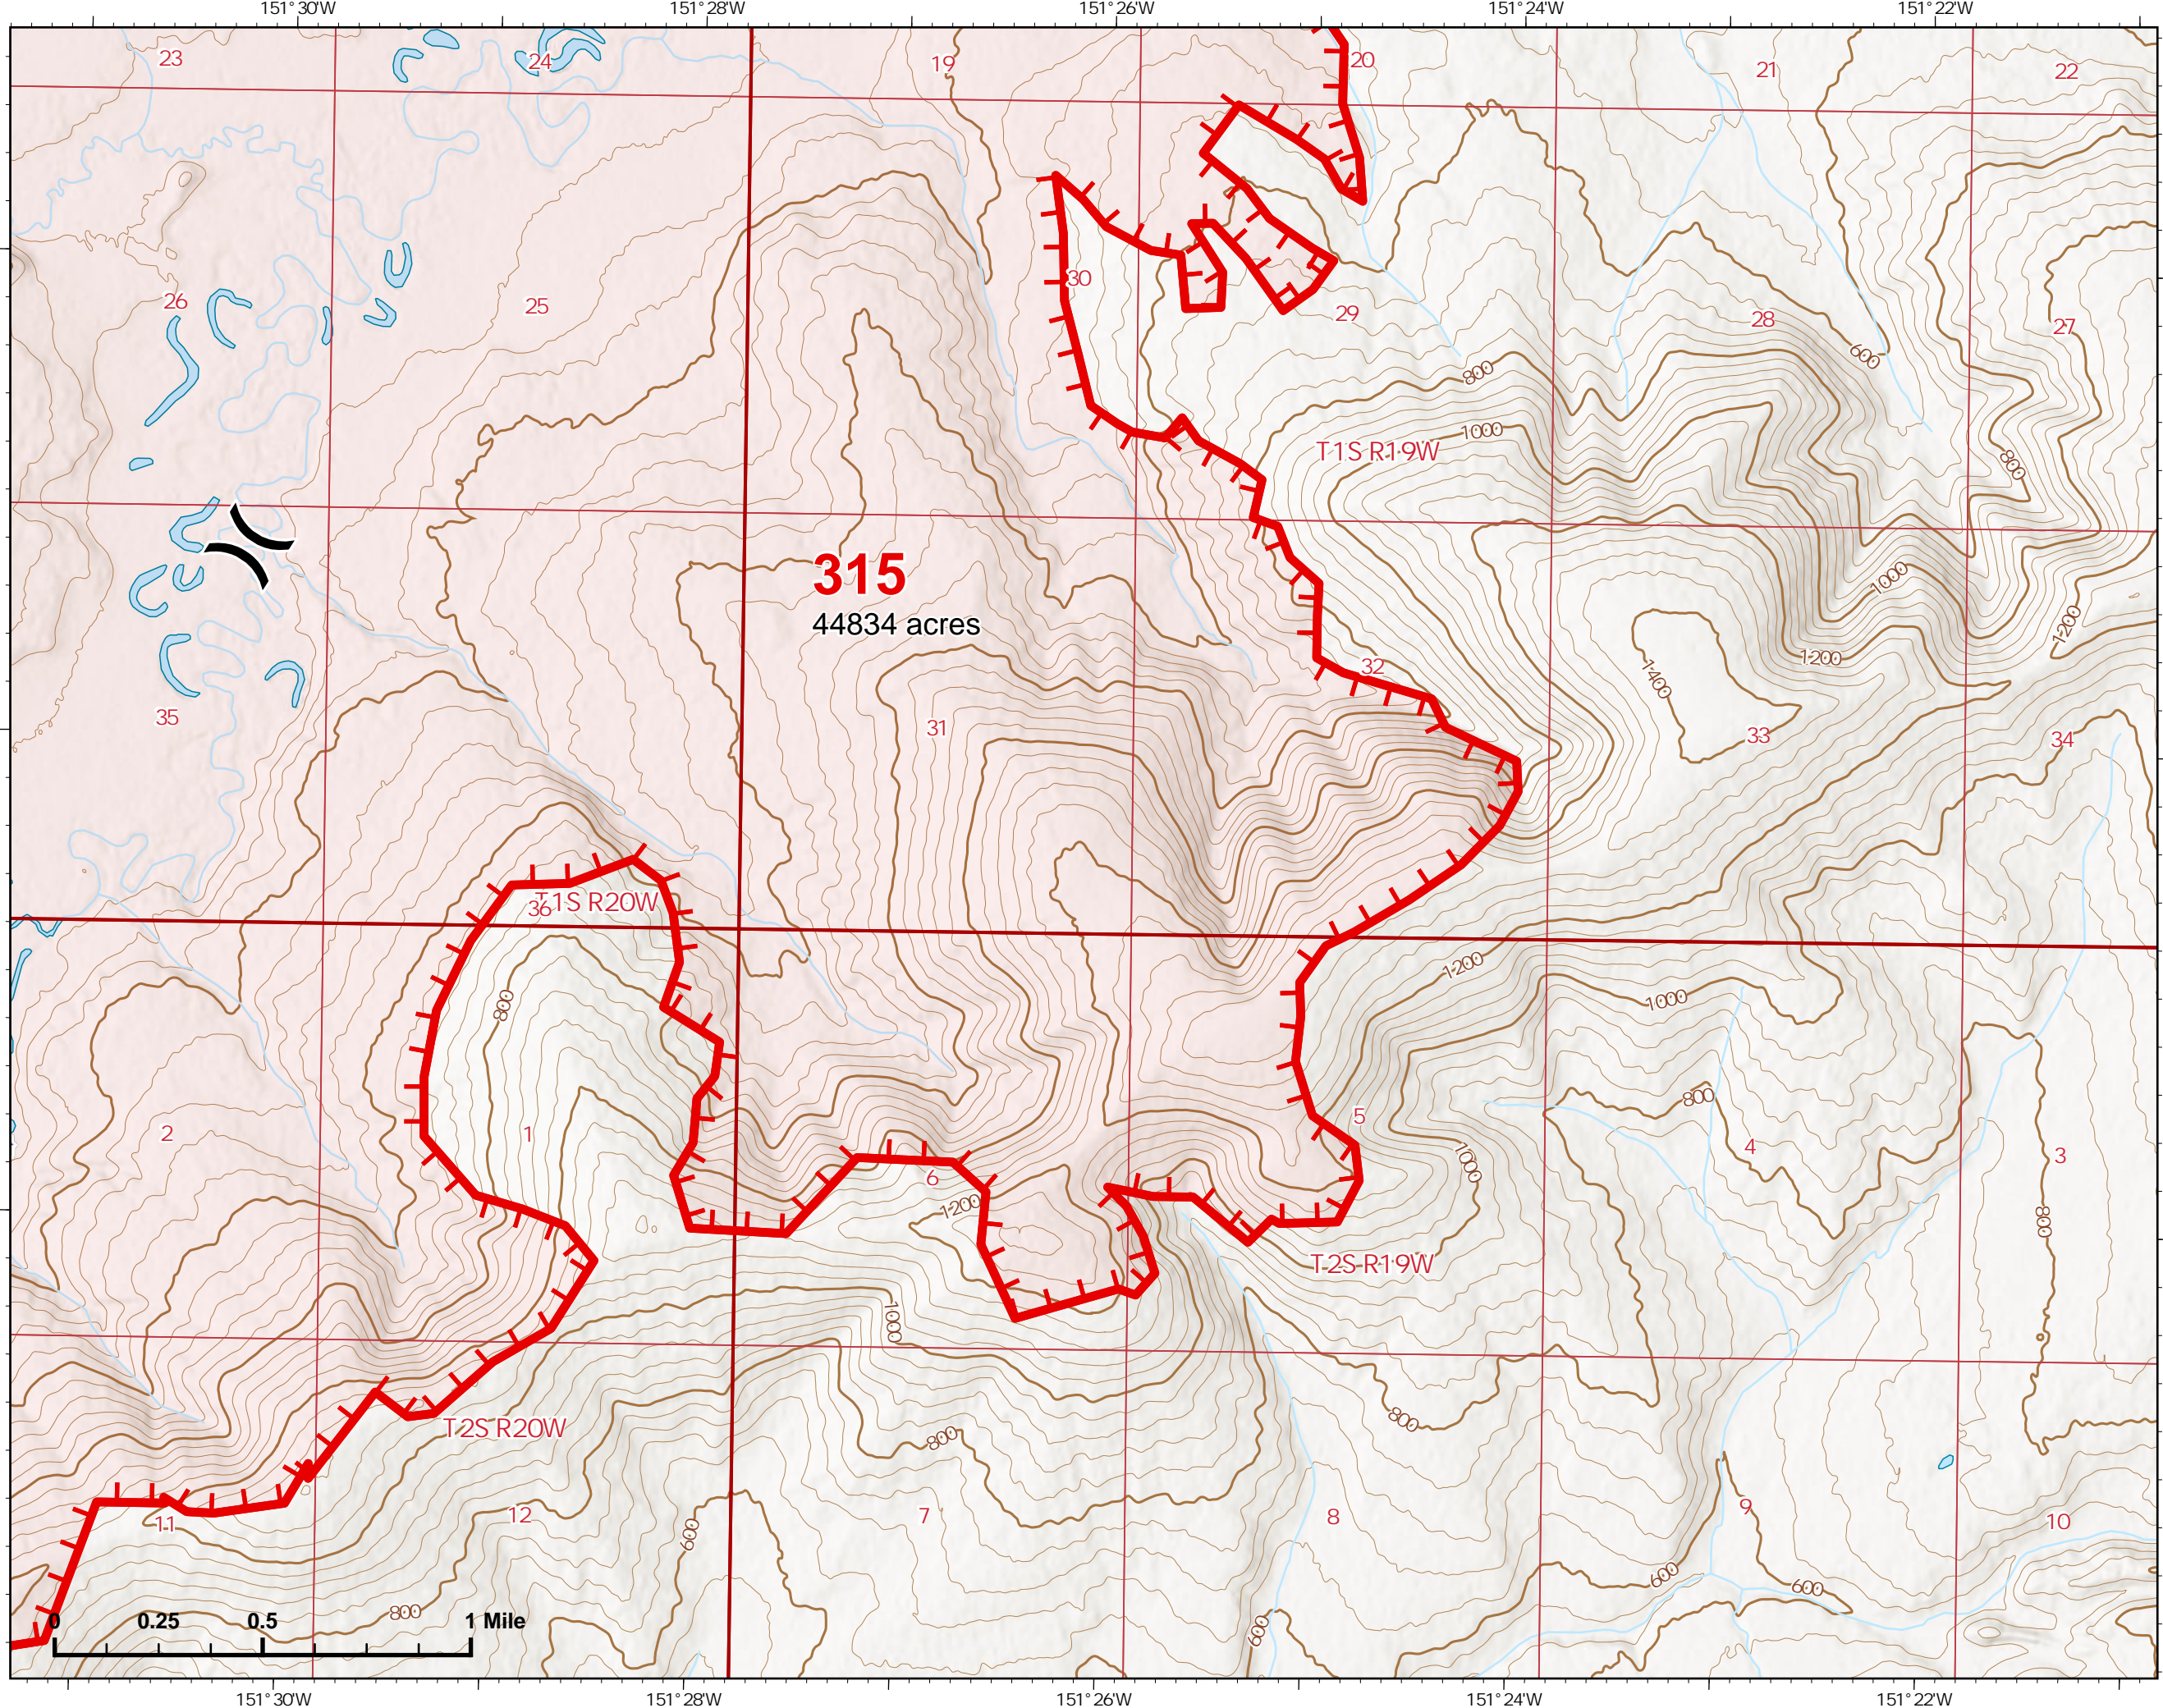

Z. Cravens
6/30/2022

IAP Map

Bean Complex
AKTAD231898

07/01/2022

Fire: 315 (Chitanana)

Page 315 - 6

- () Division Break
- ▭ Wildfire Daily Fire Perimeter
- ┌ Fire Edge
- 🏠 Structure

Z. Cravens
6/30/2022

IAP Map

Bean Complex
AKTAD231898

07/01/2022

Fire: 315 (Chitanana)

Page 315 - 7

-  Helispot
-  Wildfire Daily Fire Perimeter
-  Fire Edge
-  Native Allotments

315
44834 acres

Z. Cravens
6/30/2022

Fire: 310 (Tanana River)

Page 310 - 3

-  Helispot
-  Division Break
-  Wildfire Daily Fire Perimeter
-  Fire Edge
-  Structure
-  Native Allotments

IAP Map

Bean Complex
AKTAD231898
07/01/2022

Fire: 310 (Tanana River)