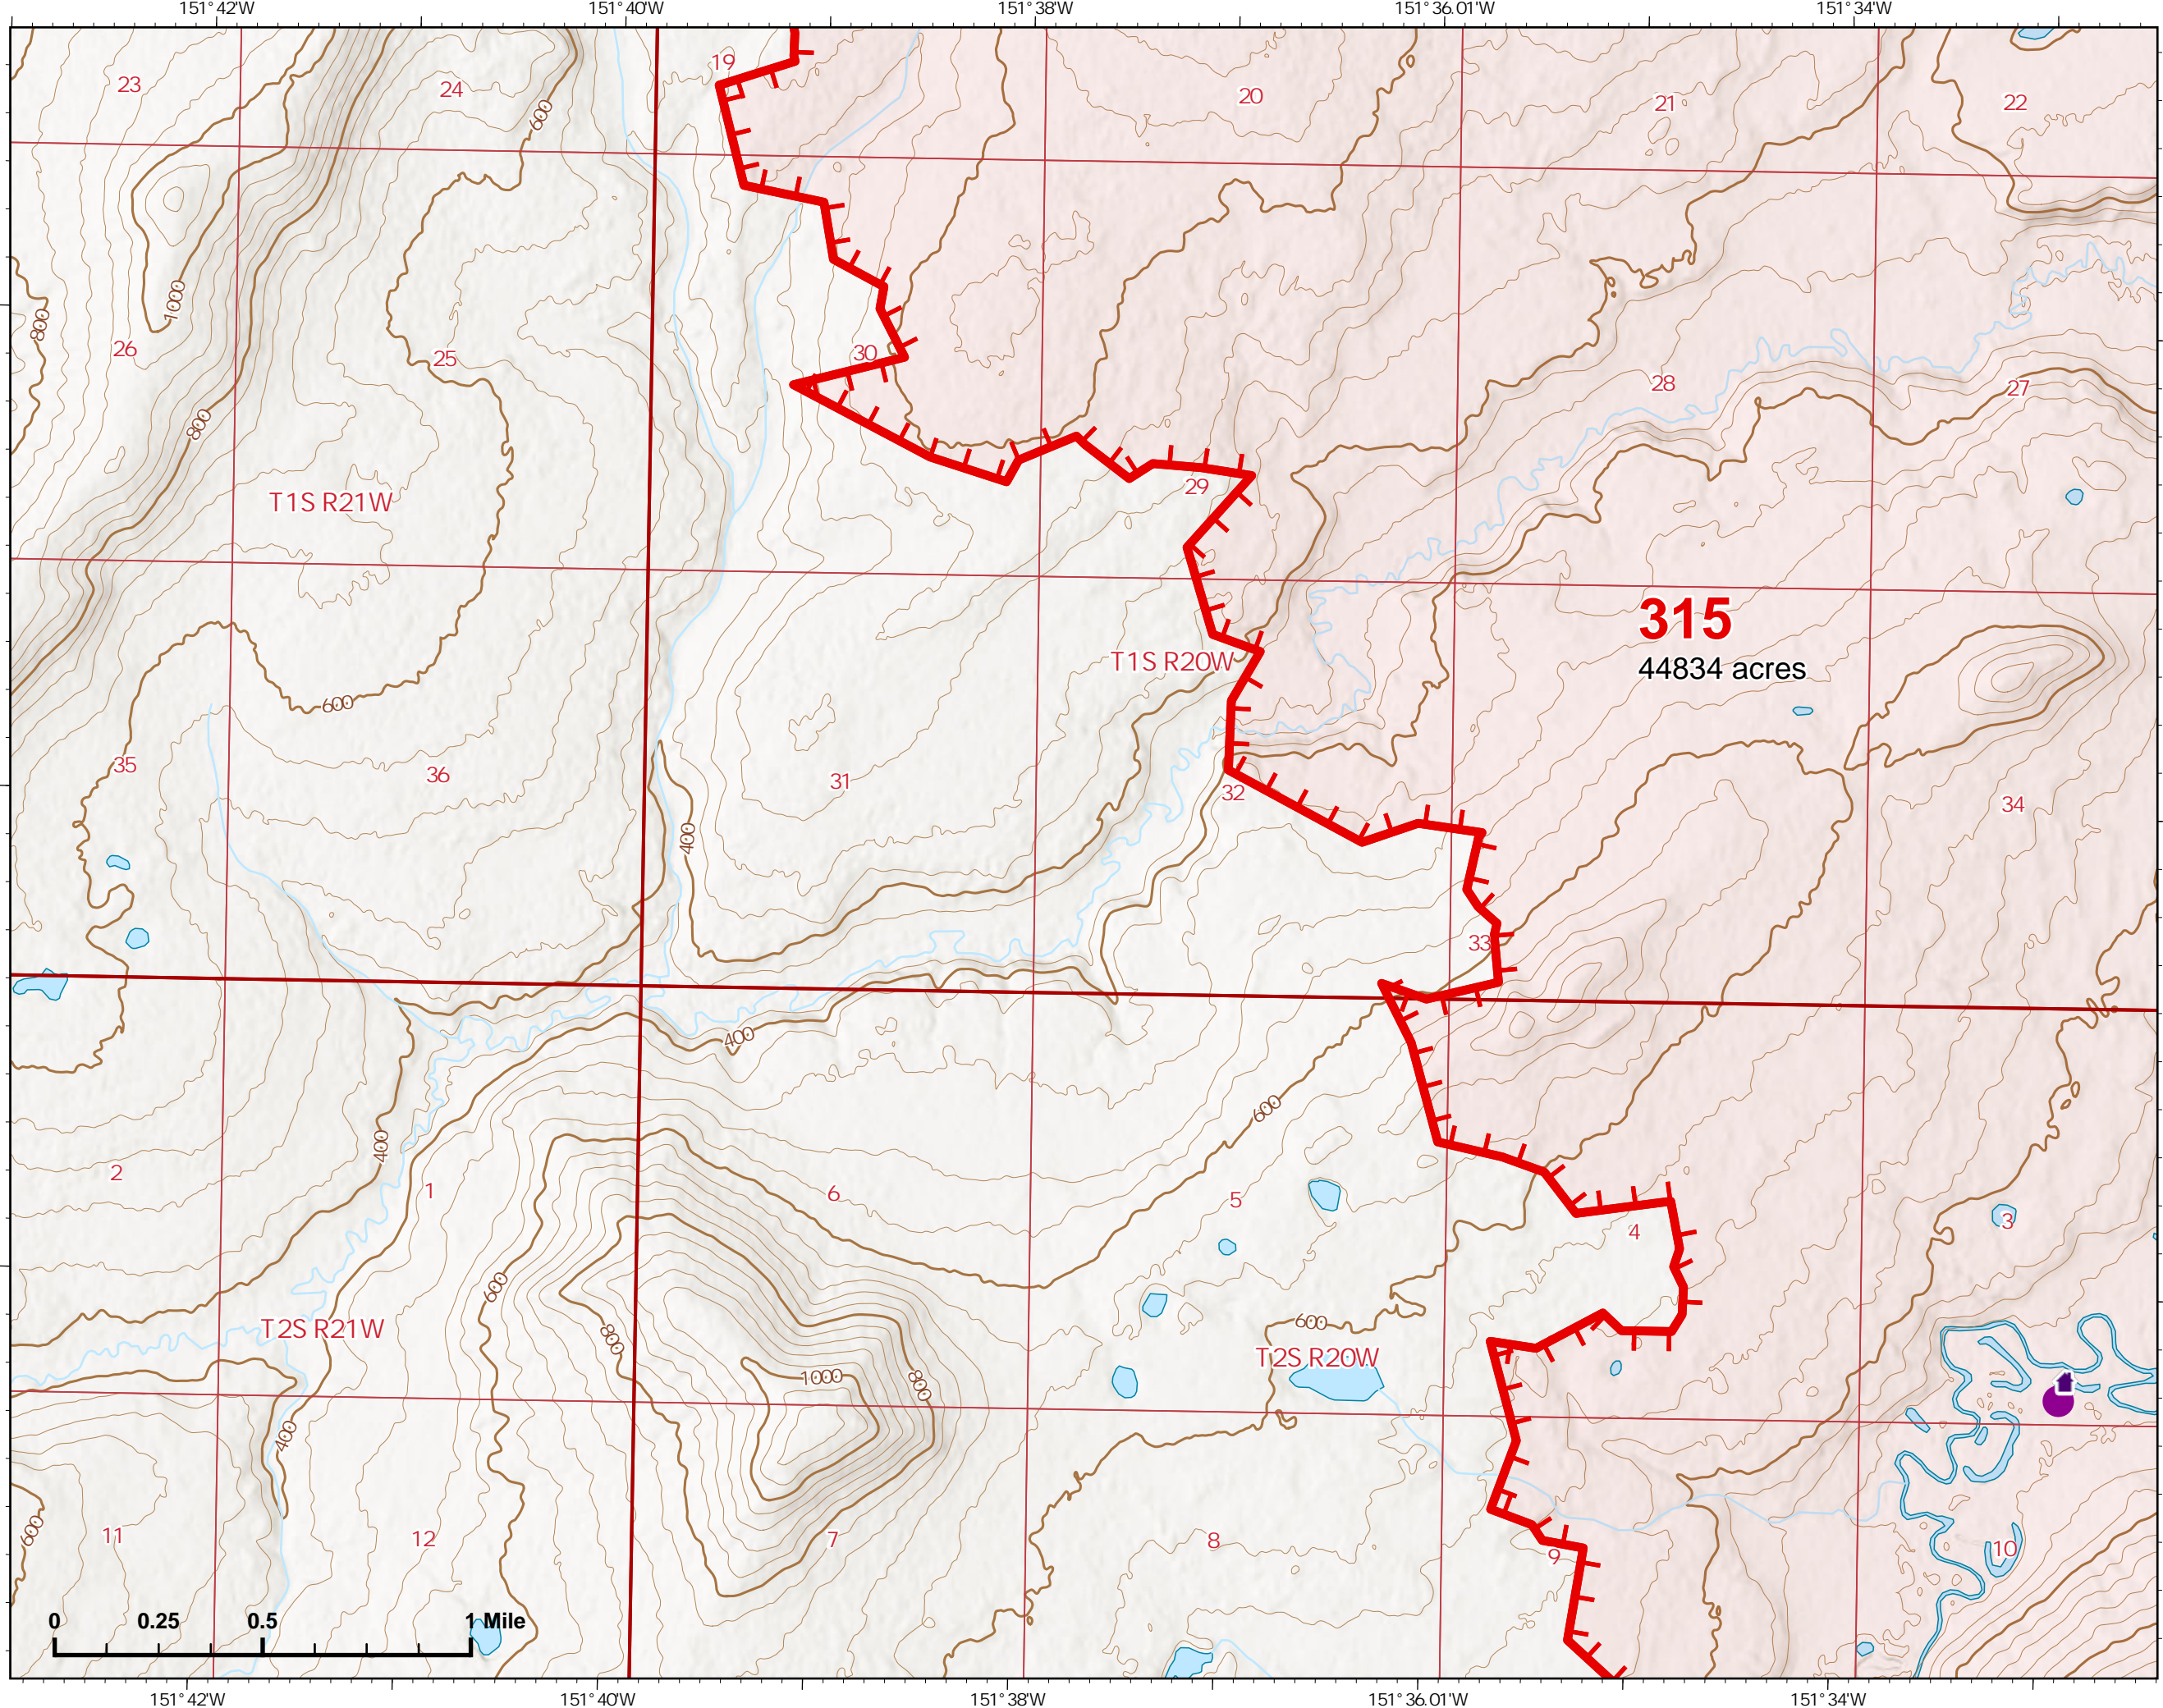

IAP Map

Bean Complex
AKTAD231898
07/01/2022

Fire: 315 (Chitanana)

Page 315 - 4

- Helispot
- Wildfire Daily Fire Perimeter
- Fire Edge
- Structure

Z. Cravens
6/30/2022