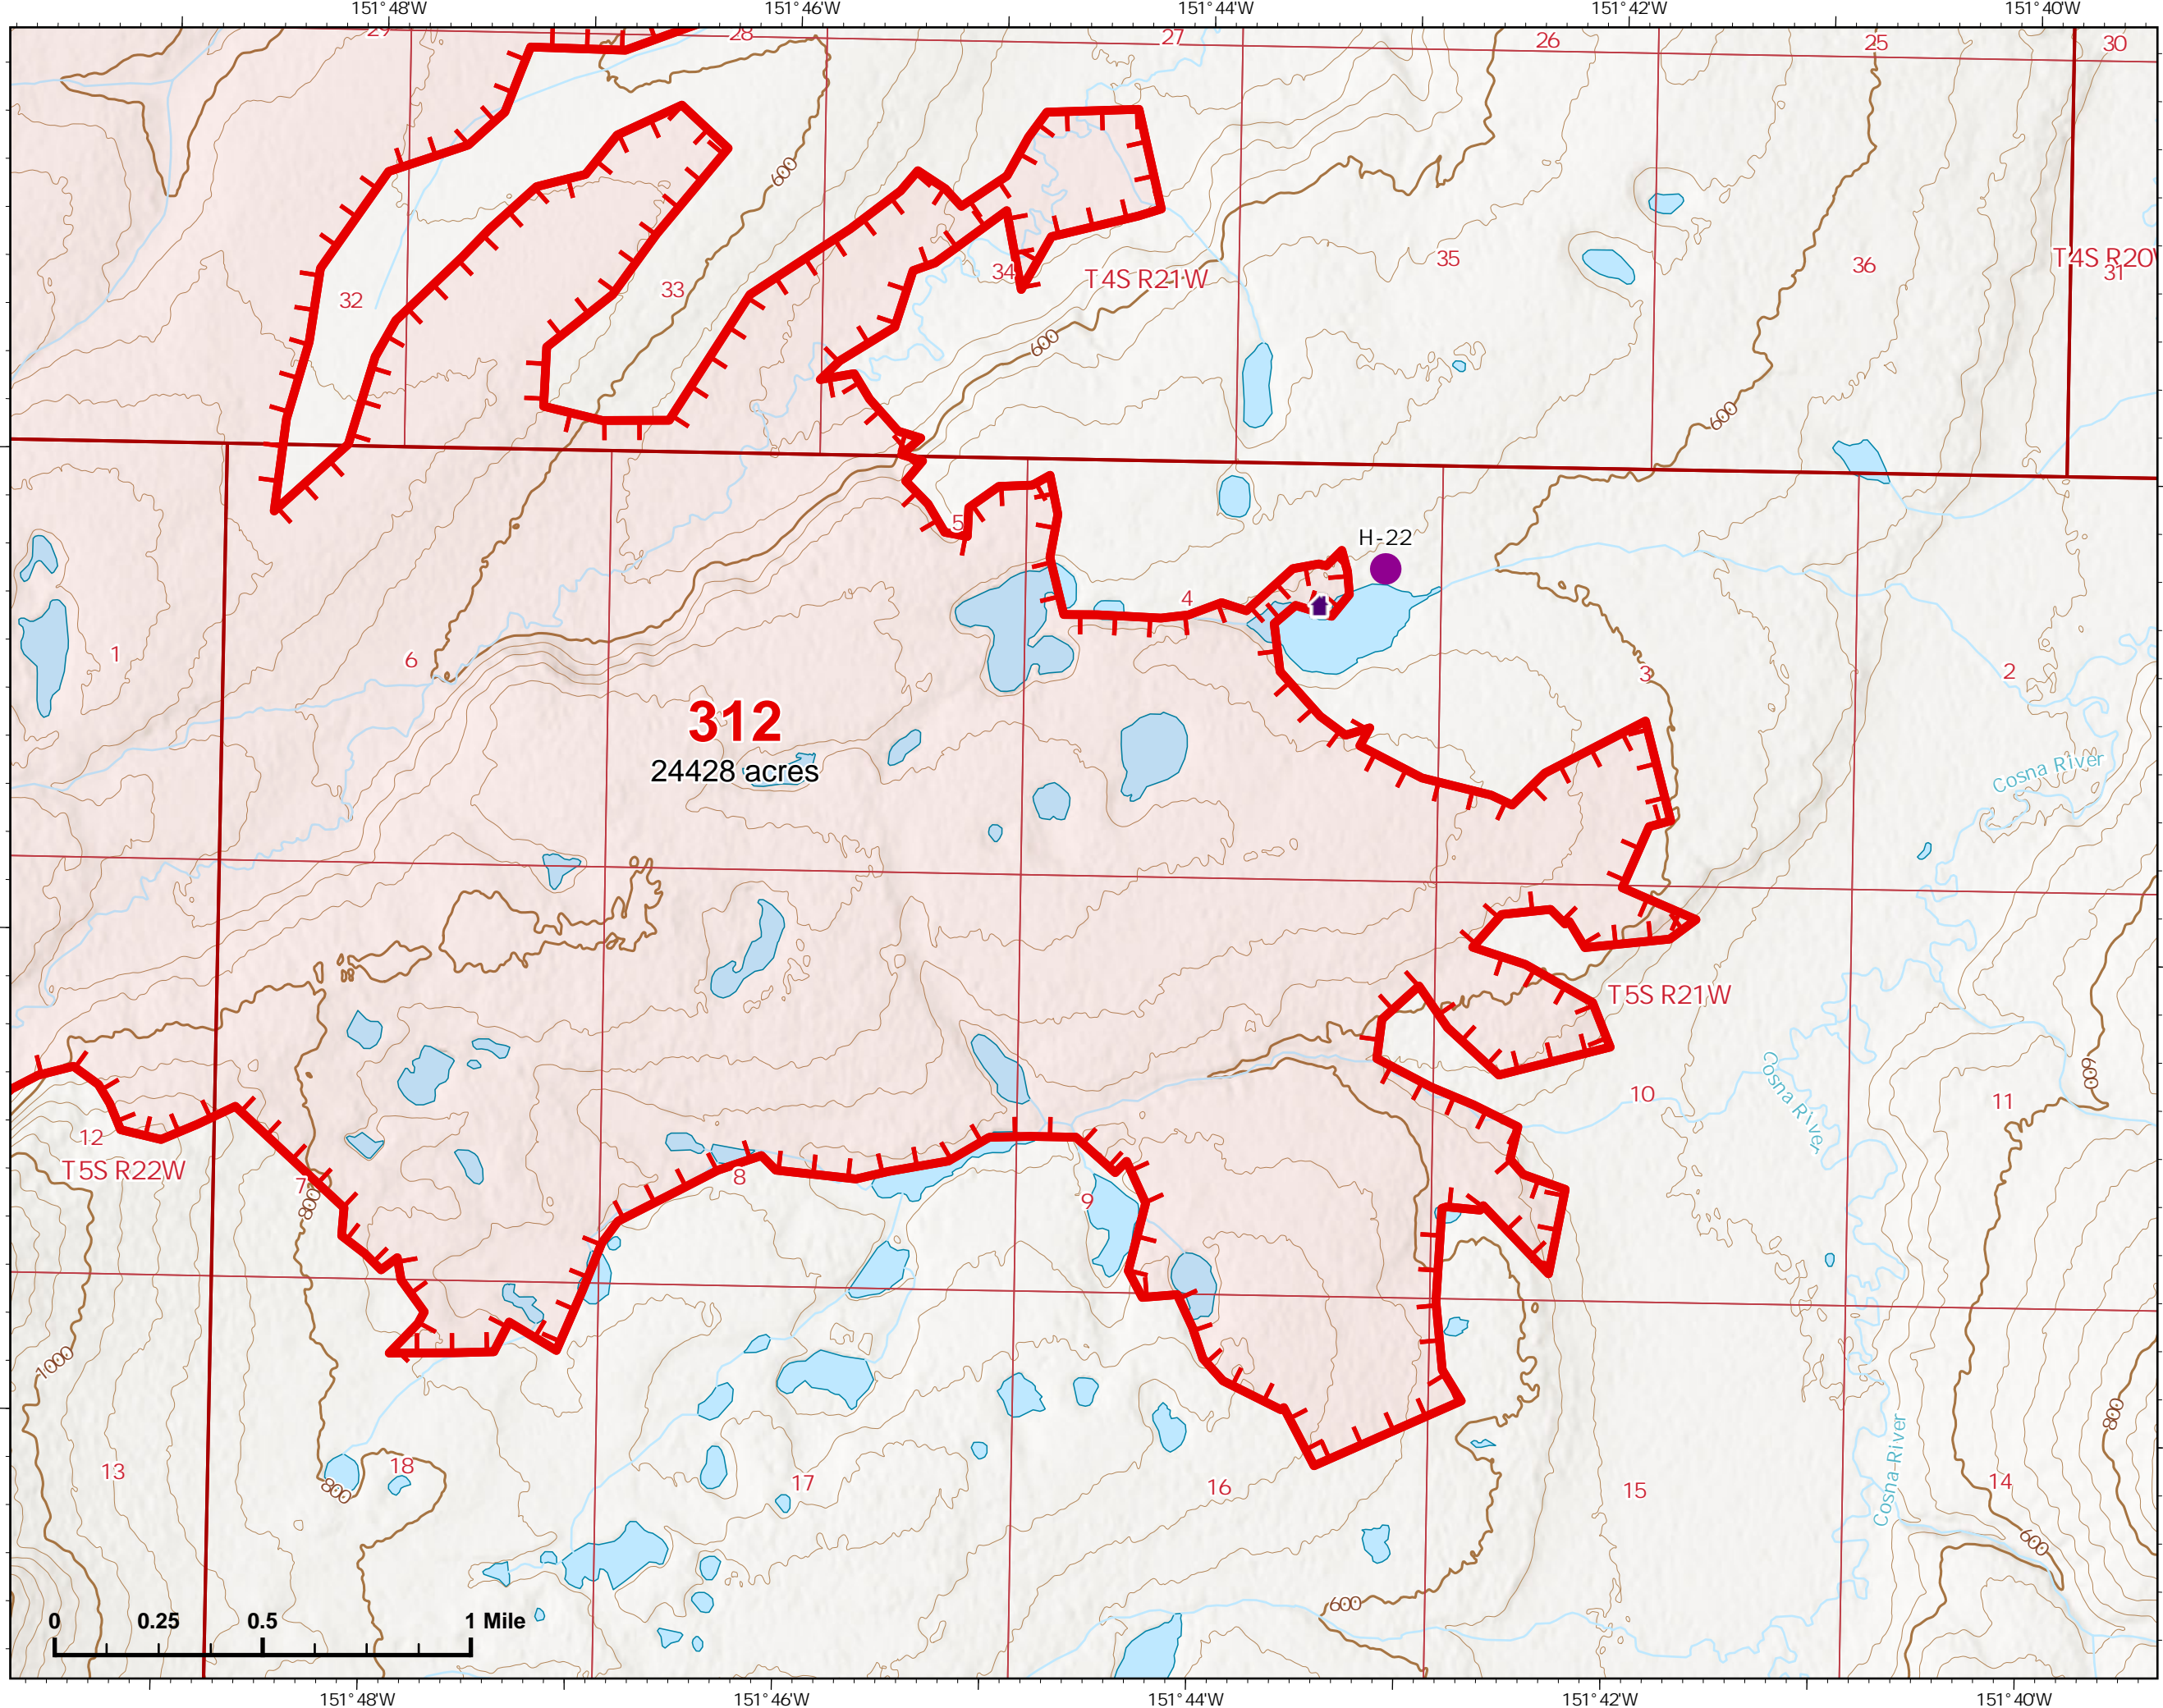

Page 312 - 3

-  Wildfire Daily Fire Perimeter
-  Fire Edge

312
24428 acres

Z. Cravens
6/30/2022

IAP Map

Bean Complex
AKTAD231898

07/01/2022

Fire: 312 (Bitzshitini)

Page 312 - 4

-  Wildfire Daily Fire Perimeter
-  Fire Edge

Z. Cravens
6/30/2022

IAP Map

Bean Complex
AKTAD231898

07/01/2022

Fire: 312 (Bitzshitini)

Page 312 - 5

-  Helispot
-  Wildfire Daily Fire Perimeter
-  Fire Edge
-  Structure

Z. Cravens
6/30/2022

IAP Map

Bean Complex
AKTAD231898

07/01/2022

Fire: 312 (Bitzshitini)

Page 312 - 6

-  Wildfire Daily Fire Perimeter
-  Fire Edge

Fire: 310 (Tanana River)

Page 310 - 3

-  Helispot
-  Division Break
-  Wildfire Daily Fire Perimeter
-  Fire Edge
-  Structure
-  Native Allotments

IAP Map

Bean Complex
AKTAD231898
07/01/2022

Fire: 310 (Tanana River)