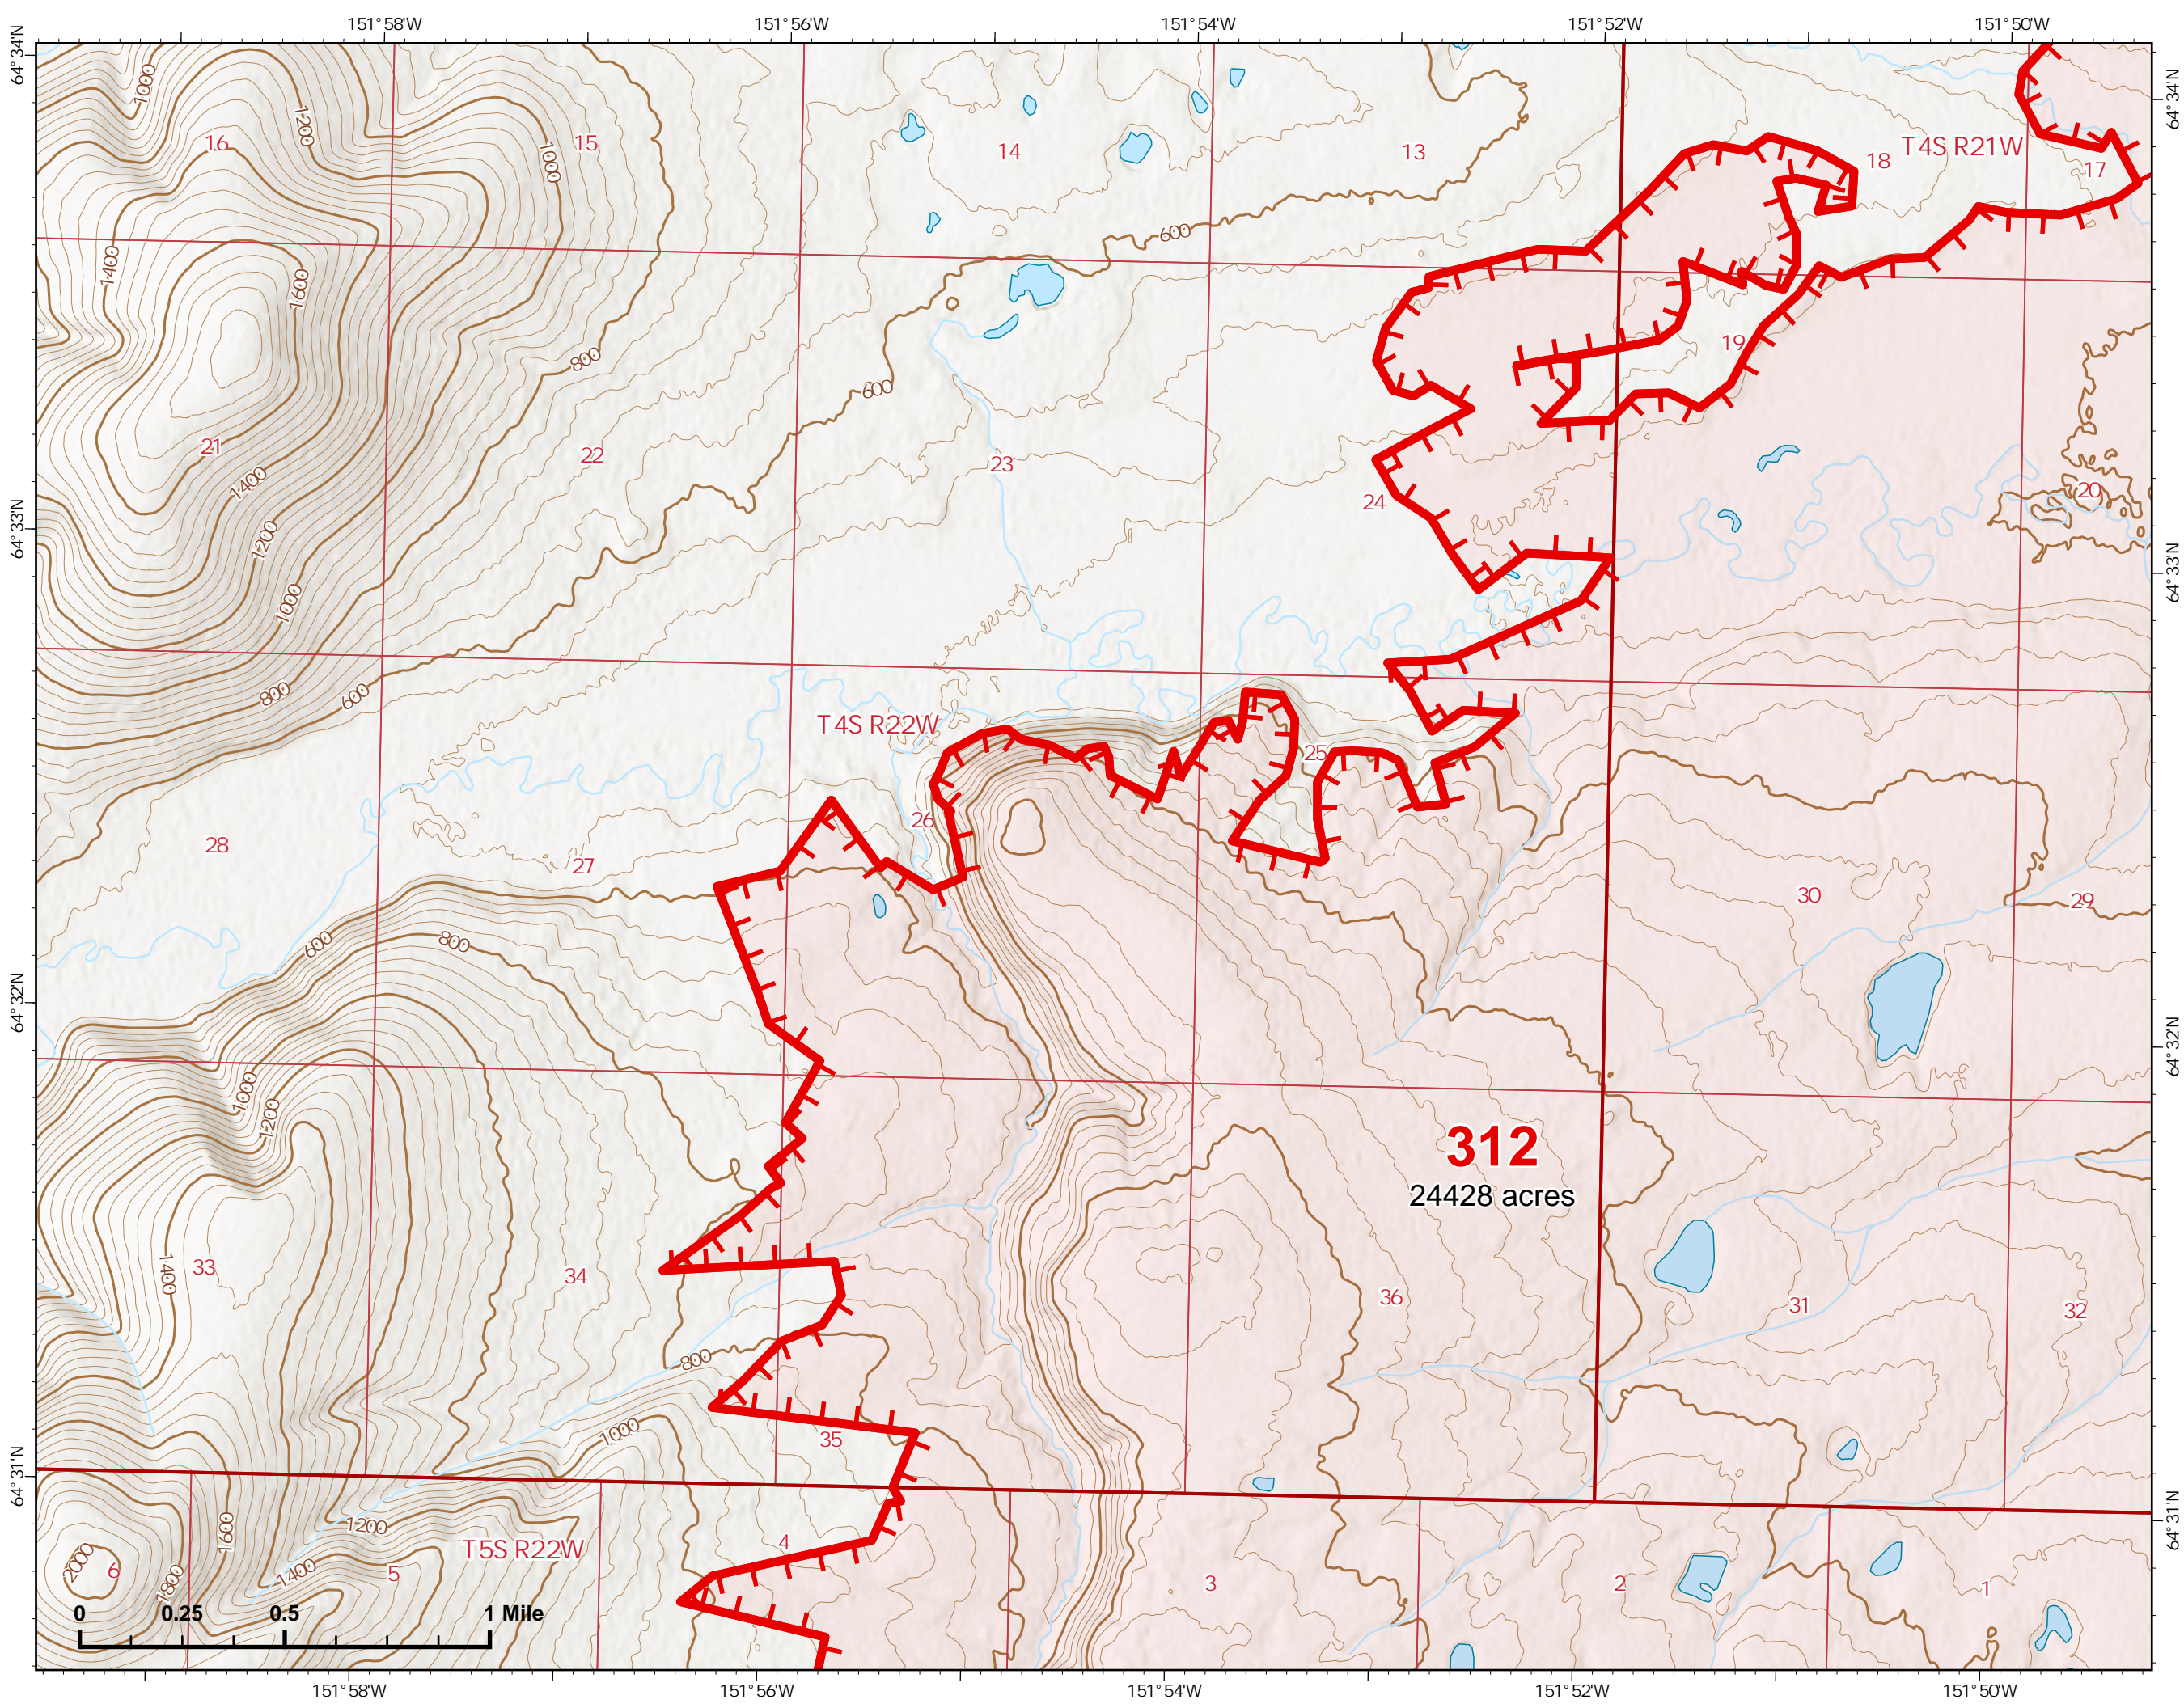

Page 312 - 1

-  Helispot
-  Wildfire Daily Fire Perimeter
-  Fire Edge
-  Structure

312
24428 acres

Z. Cravens
6/30/2022

IAP Map

Bean Complex
AKTAD231898
07/01/2022

Fire: 312 (Bitzshitini)

Page 312 - 2

-  Helispot
-  Wildfire Daily Fire Perimeter
-  Fire Edge

312
24428 acres

Z. Cravens
6/30/2022

0 0.25 0.5 1 Mile

IAP Map

Bean Complex
AKTAD231898

07/01/2022

Fire: 312 (Bitzshitini)

Page 312 - 3

-  Wildfire Daily Fire Perimeter
-  Fire Edge

312
24428 acres

Z. Cravens
6/30/2022

IAP Map

Bean Complex
AKTAD231898

07/01/2022

Fire: 312 (Bitzshitini)

Fire: 310 (Tanana River)

Page 310 - 3

-  Helispot
-  Division Break
-  Wildfire Daily Fire Perimeter
-  Fire Edge
-  Structure
-  Native Allotments

IAP Map

Bean Complex
AKTAD231898
07/01/2022

Fire: 310 (Tanana River)