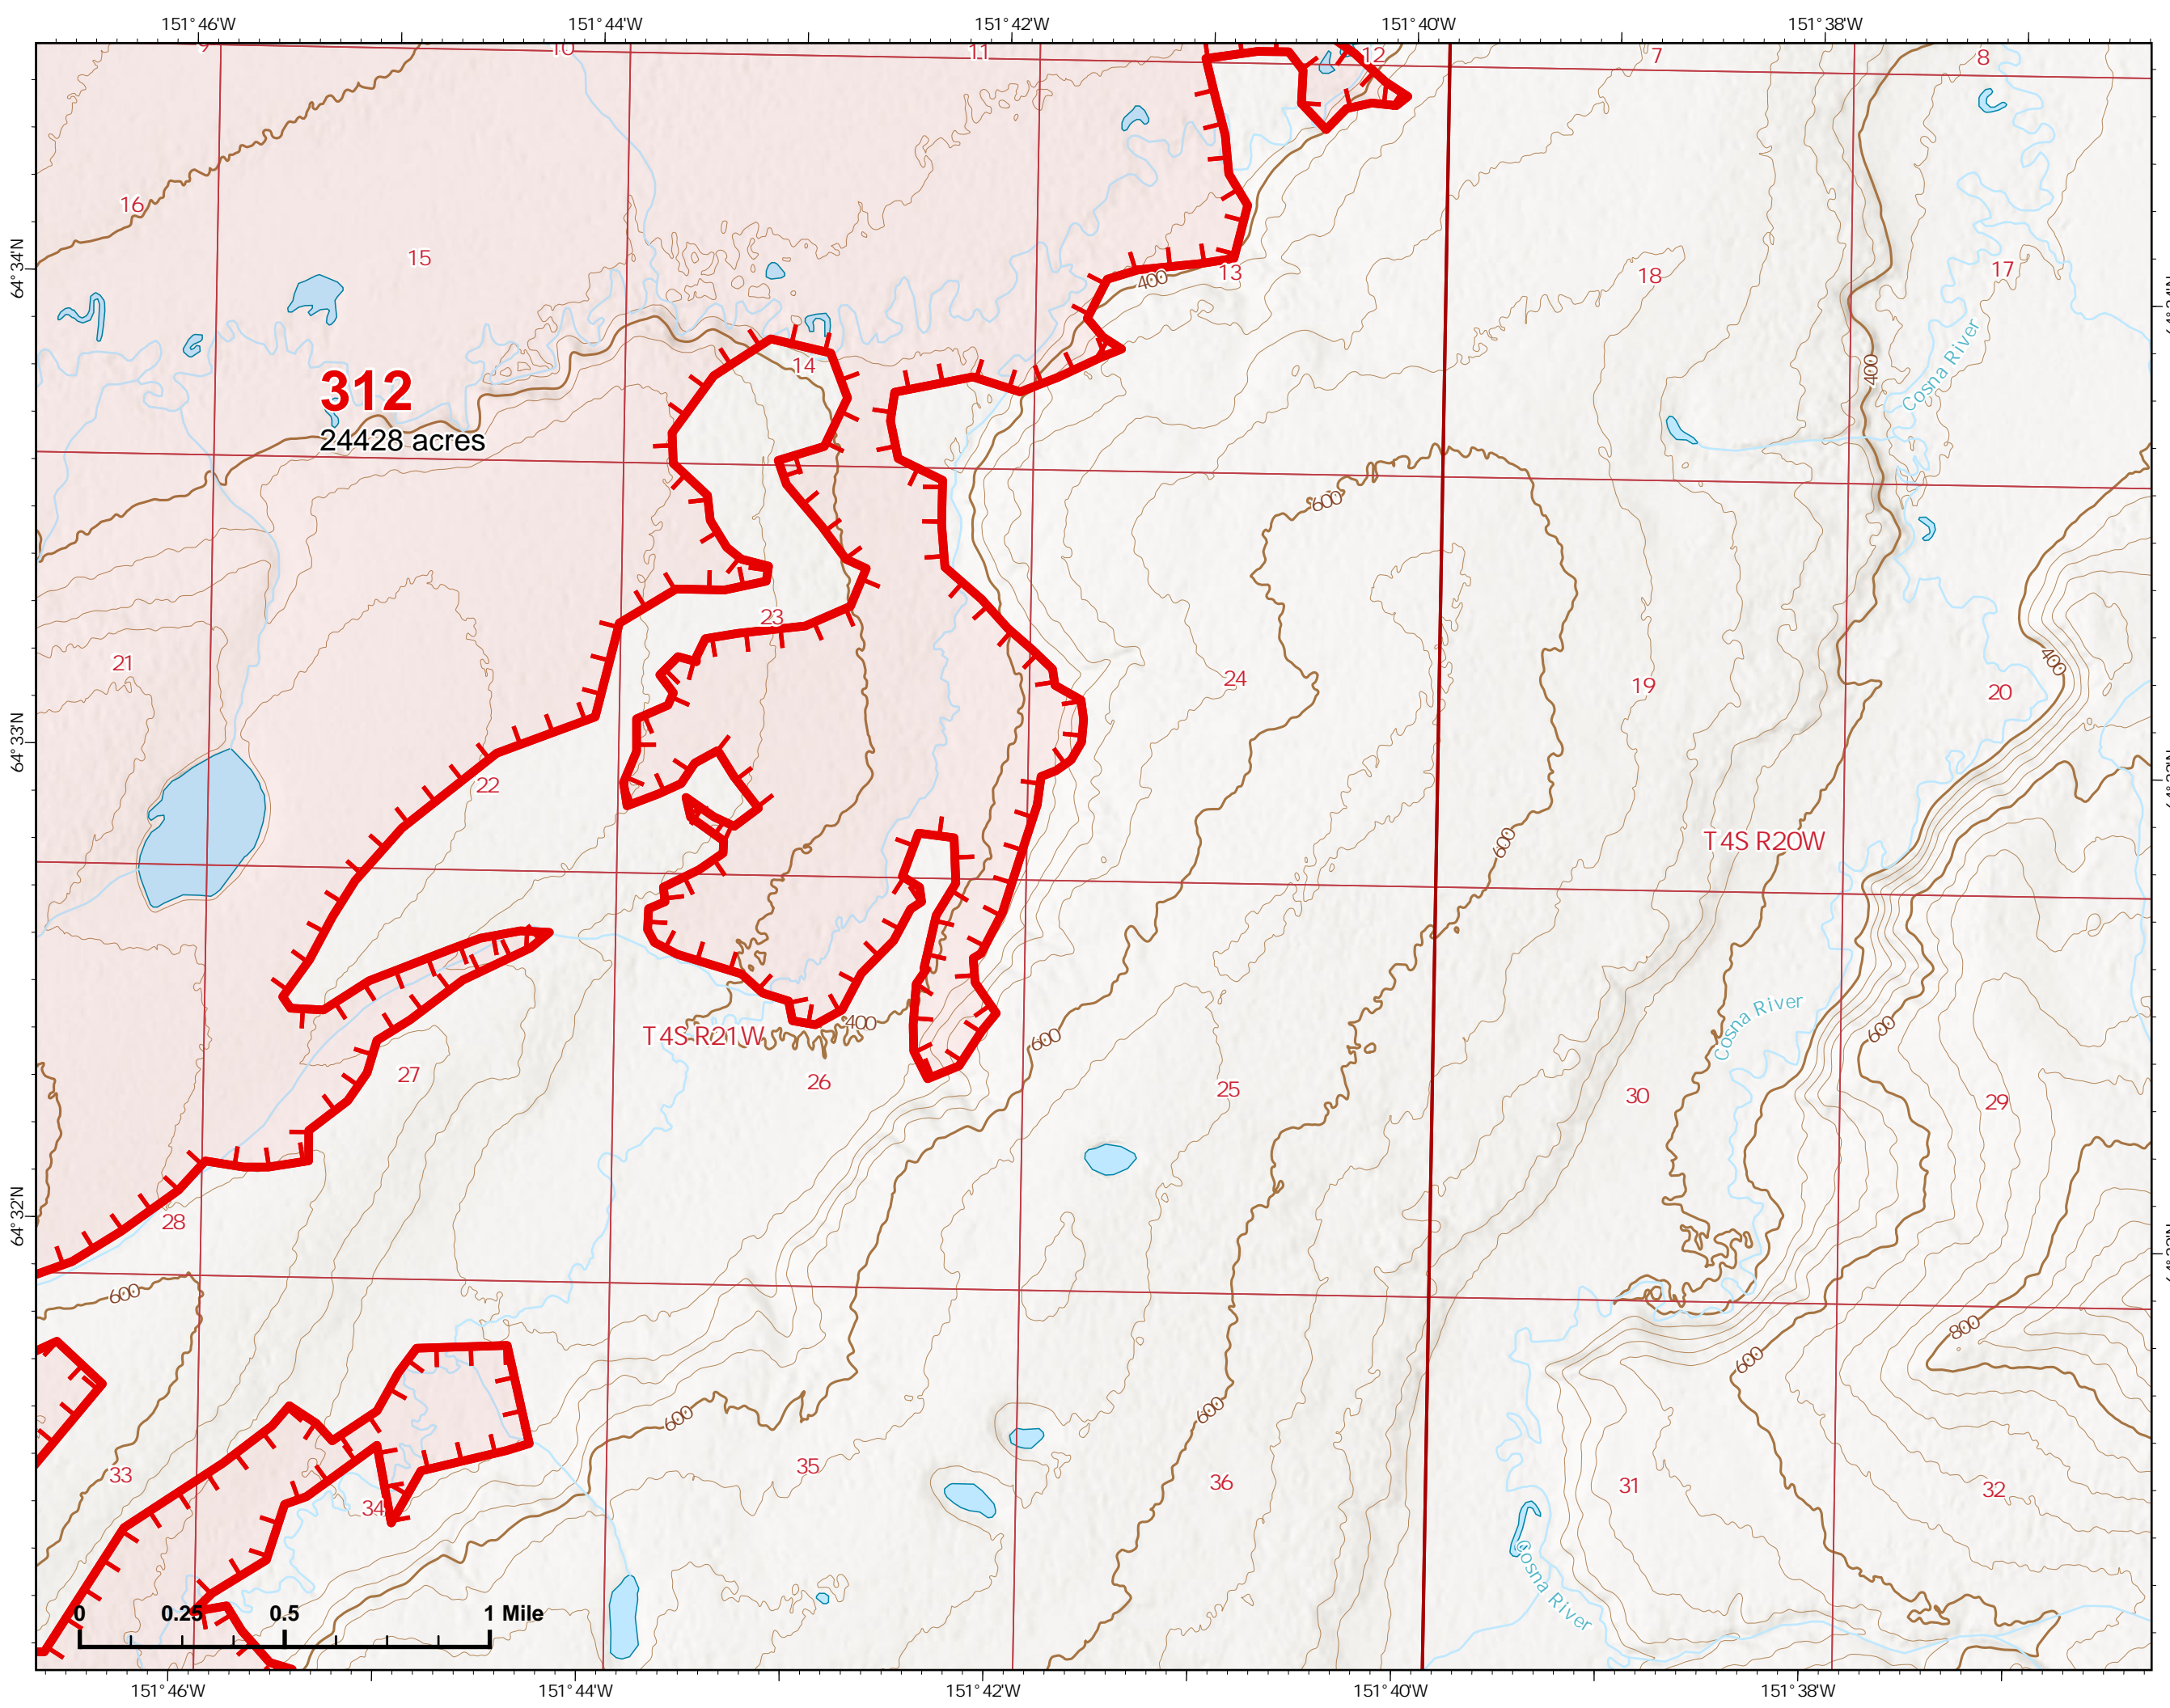

Page 312 - 3

-  Wildfire Daily Fire Perimeter
-  Fire Edge

312
24428 acres

Z. Cravens
6/30/2022

IAP Map

Bean Complex
AKTAD231898

07/01/2022

Fire: 312 (Bitzshitini)

-  Helispot
-  Wildfire Daily Fire Perimeter
-  Fire Edge
-  Structure

Z. Cravens
6/30/2022

IAP Map

Bean Complex
AKTAD231898

07/01/2022

Fire: 312 (Bitzshitini)

Page 312 - 6

-  Wildfire Daily Fire Perimeter
-  Fire Edge

Z. Cravens
6/30/2022

IAP Map

Bean Complex
AKTAD231898

07/01/2022

Fire: 315 (Chitanana)

Page 315 - 1

-  Helispot
-  Wildfire Daily Fire Perimeter
-  Fire Edge
-  Structure

Z. Cravens
6/30/2022

Fire: 310 (Tanana River)

Page 310 - 3

-  Helispot
-  Division Break
-  Wildfire Daily Fire Perimeter
-  Fire Edge
-  Structure
-  Native Allotments

IAP Map

Bean Complex
AKTAD231898
07/01/2022

Fire: 310 (Tanana River)