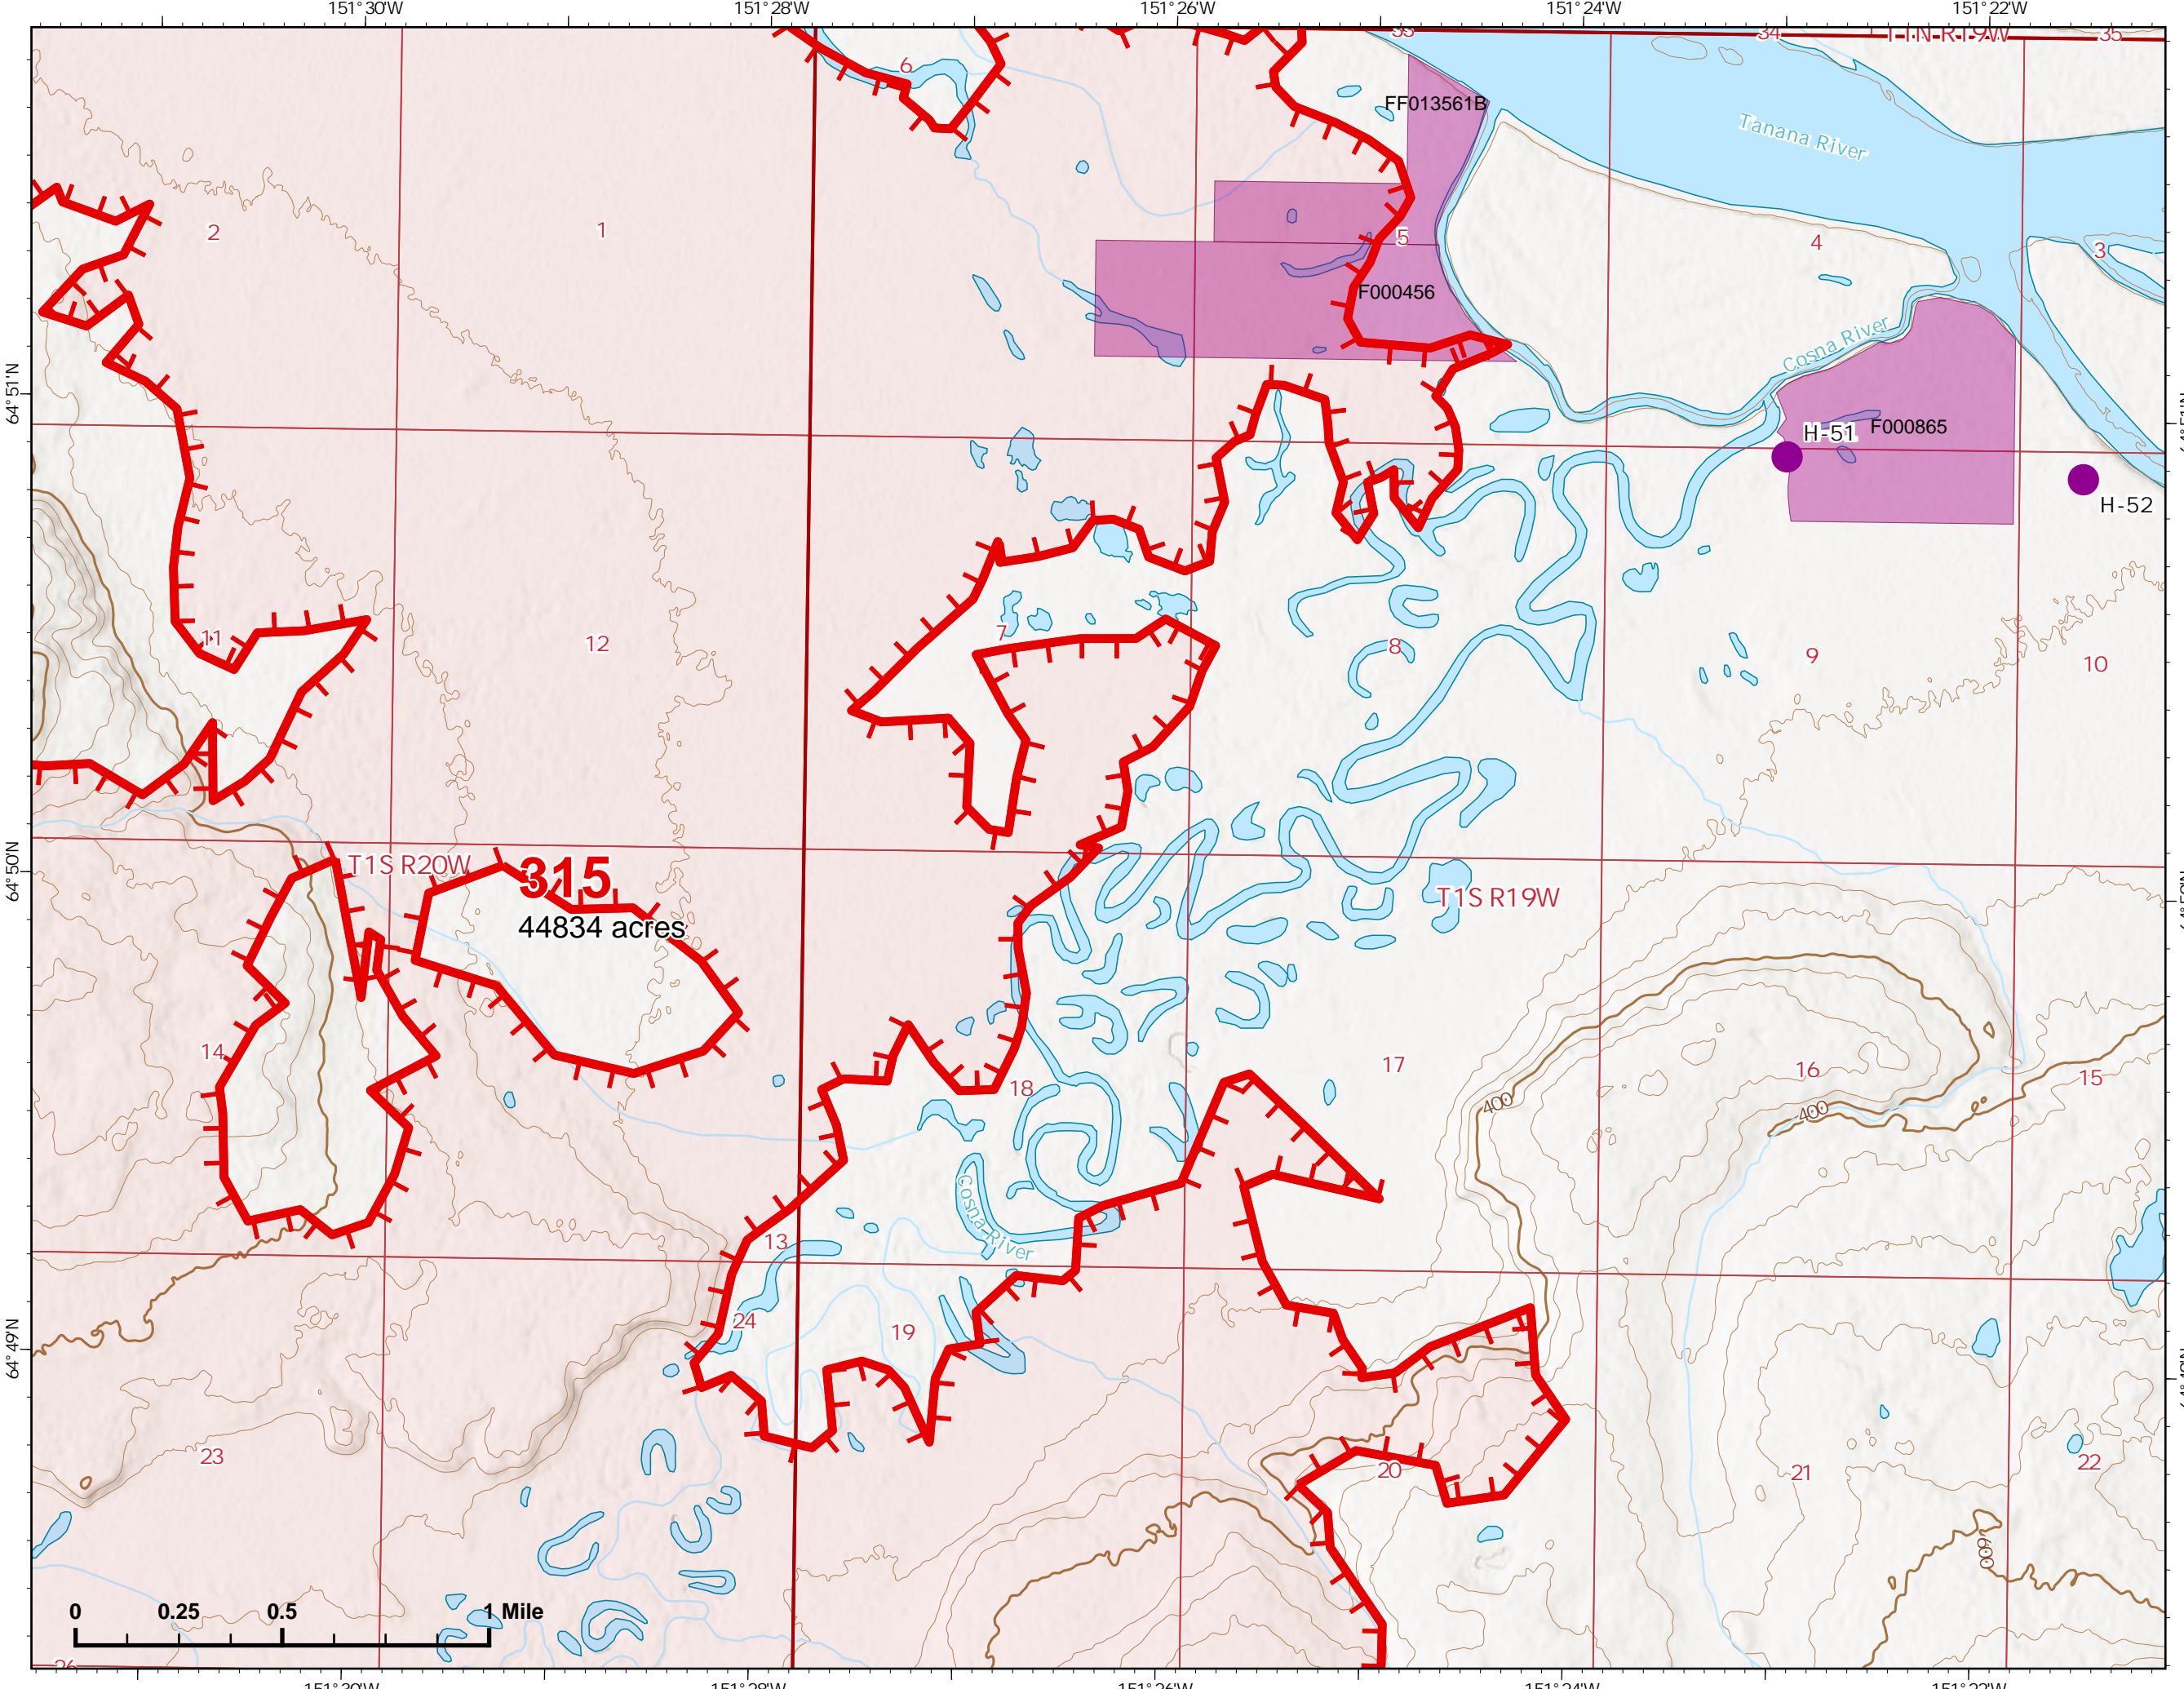

IAP Map

Bean Complex
AKTAD231898

07/01/2022

Fire: 315 (Chitanana)

Page 315 - 7

-  Helispot
-  Wildfire Daily Fire Perimeter
-  Fire Edge
-  Native Allotments

315
44834 acres

Z. Cravens
6/30/2022