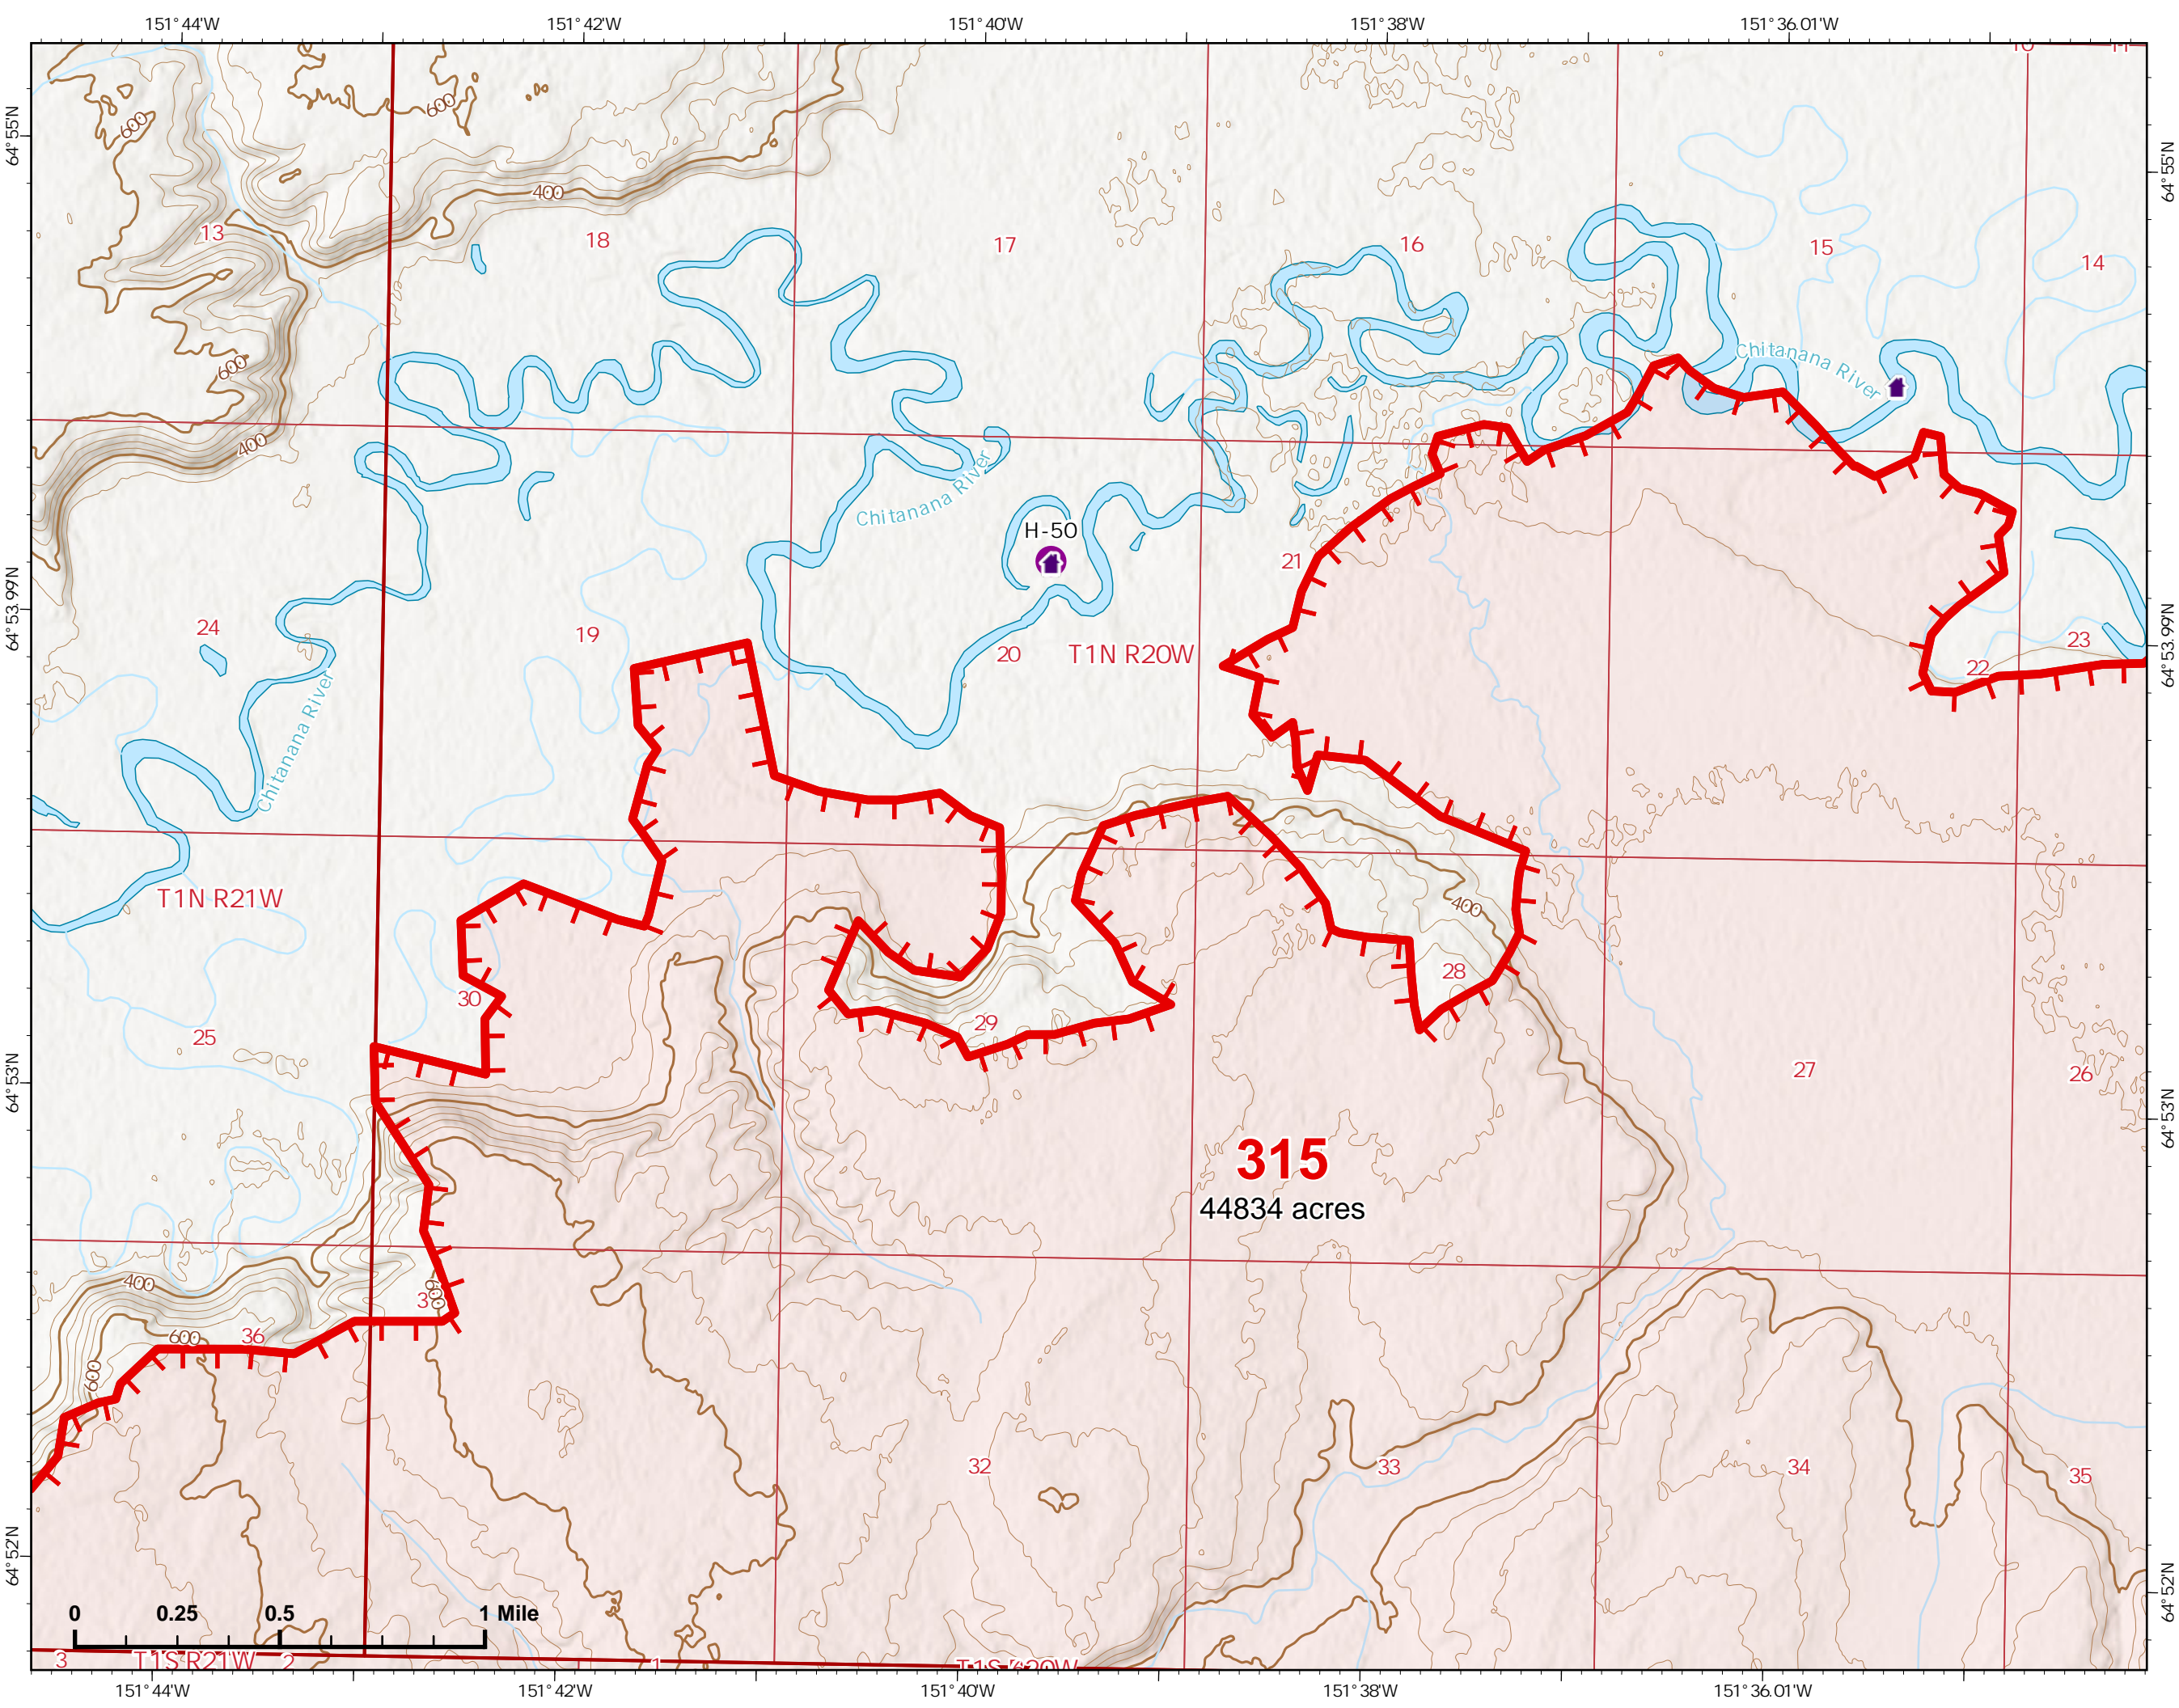

-  Helispot
-  Wildfire Daily Fire Perimeter
-  Fire Edge
-  Structure

Z. Cravens
6/30/2022

IAP Map

Bean Complex
AKTAD231898

07/01/2022

Fire: 312 (Bitzshitini)

Page 312 - 6

-  Wildfire Daily Fire Perimeter
-  Fire Edge

Z. Cravens
6/30/2022

IAP Map

Bean Complex
AKTAD231898

07/01/2022

Fire: 315 (Chitanana)

Page 315 - 1

-  Helispot
-  Wildfire Daily Fire Perimeter
-  Fire Edge
-  Structure

Z. Cravens
6/30/2022

IAP Map

Bean Complex
AKTAD231898

07/01/2022

Fire: 315 (Chitanana)

Page 315 - 2

-  Wildfire Daily Fire Perimeter
-  Fire Edge

Z. Cravens
6/30/2022

IAP Map

Fire: 310 (Tanana River)

Page 310 - 3

-  Helispot
-  Division Break
-  Wildfire Daily Fire Perimeter
-  Fire Edge
-  Structure
-  Native Allotments

IAP Map

Bean Complex
AKTAD231898
07/01/2022

Fire: 310 (Tanana River)