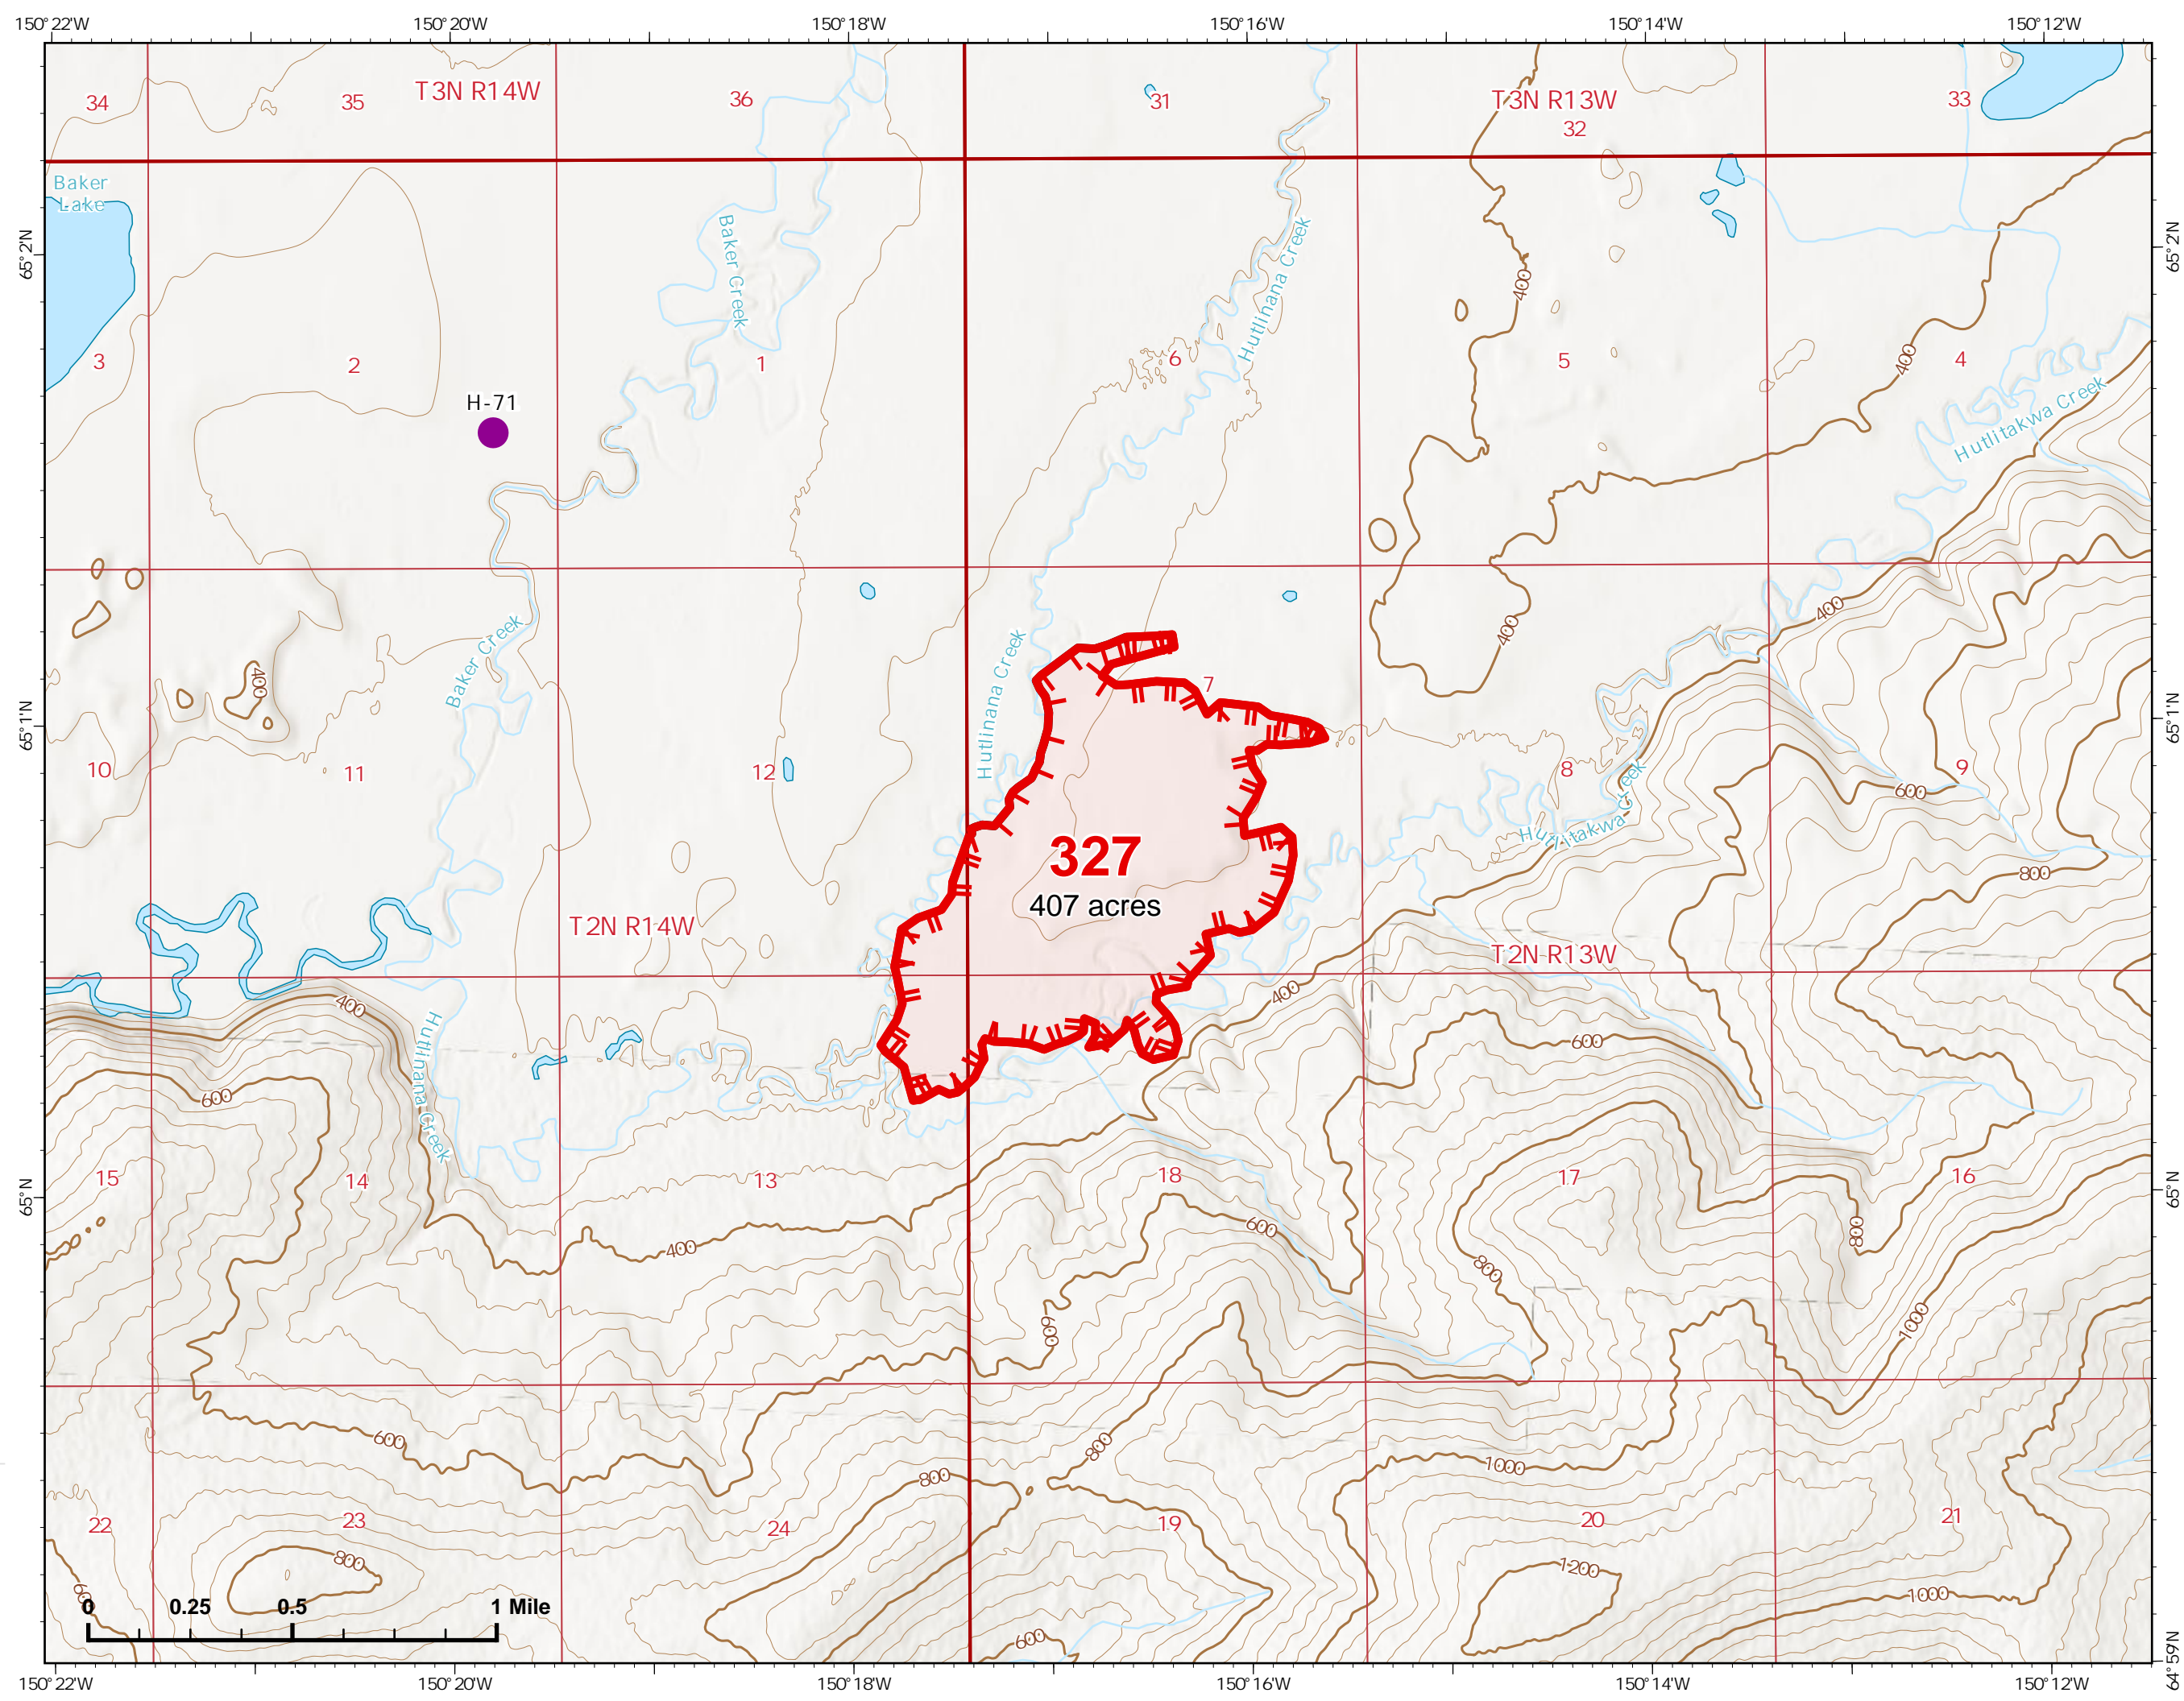

07/01/2022

Fire: 327 (Hutlinana)

Page 327 - 1

-  Helispot
-  Wildfire Daily Fire Perimeter
-  Fire Edge

Z. Cravens
6/30/2022

IAP Map

Bean Complex
AKTAD231898
07/01/2022

Fire: 310 (Tanana River)

Page 310 - 1

-  Wildfire Daily Fire Perimeter
-  Fire Edge

This block contains a QR code, a north arrow pointing upwards, and the logo for the Northwest Incident Management Team. The logo features a stylized flame and the text 'NW 7 NORTHWEST INCIDENT MANAGEMENT TEAM'. Below the QR code, the text 'Z. Cravens 6/30/2022' is visible.