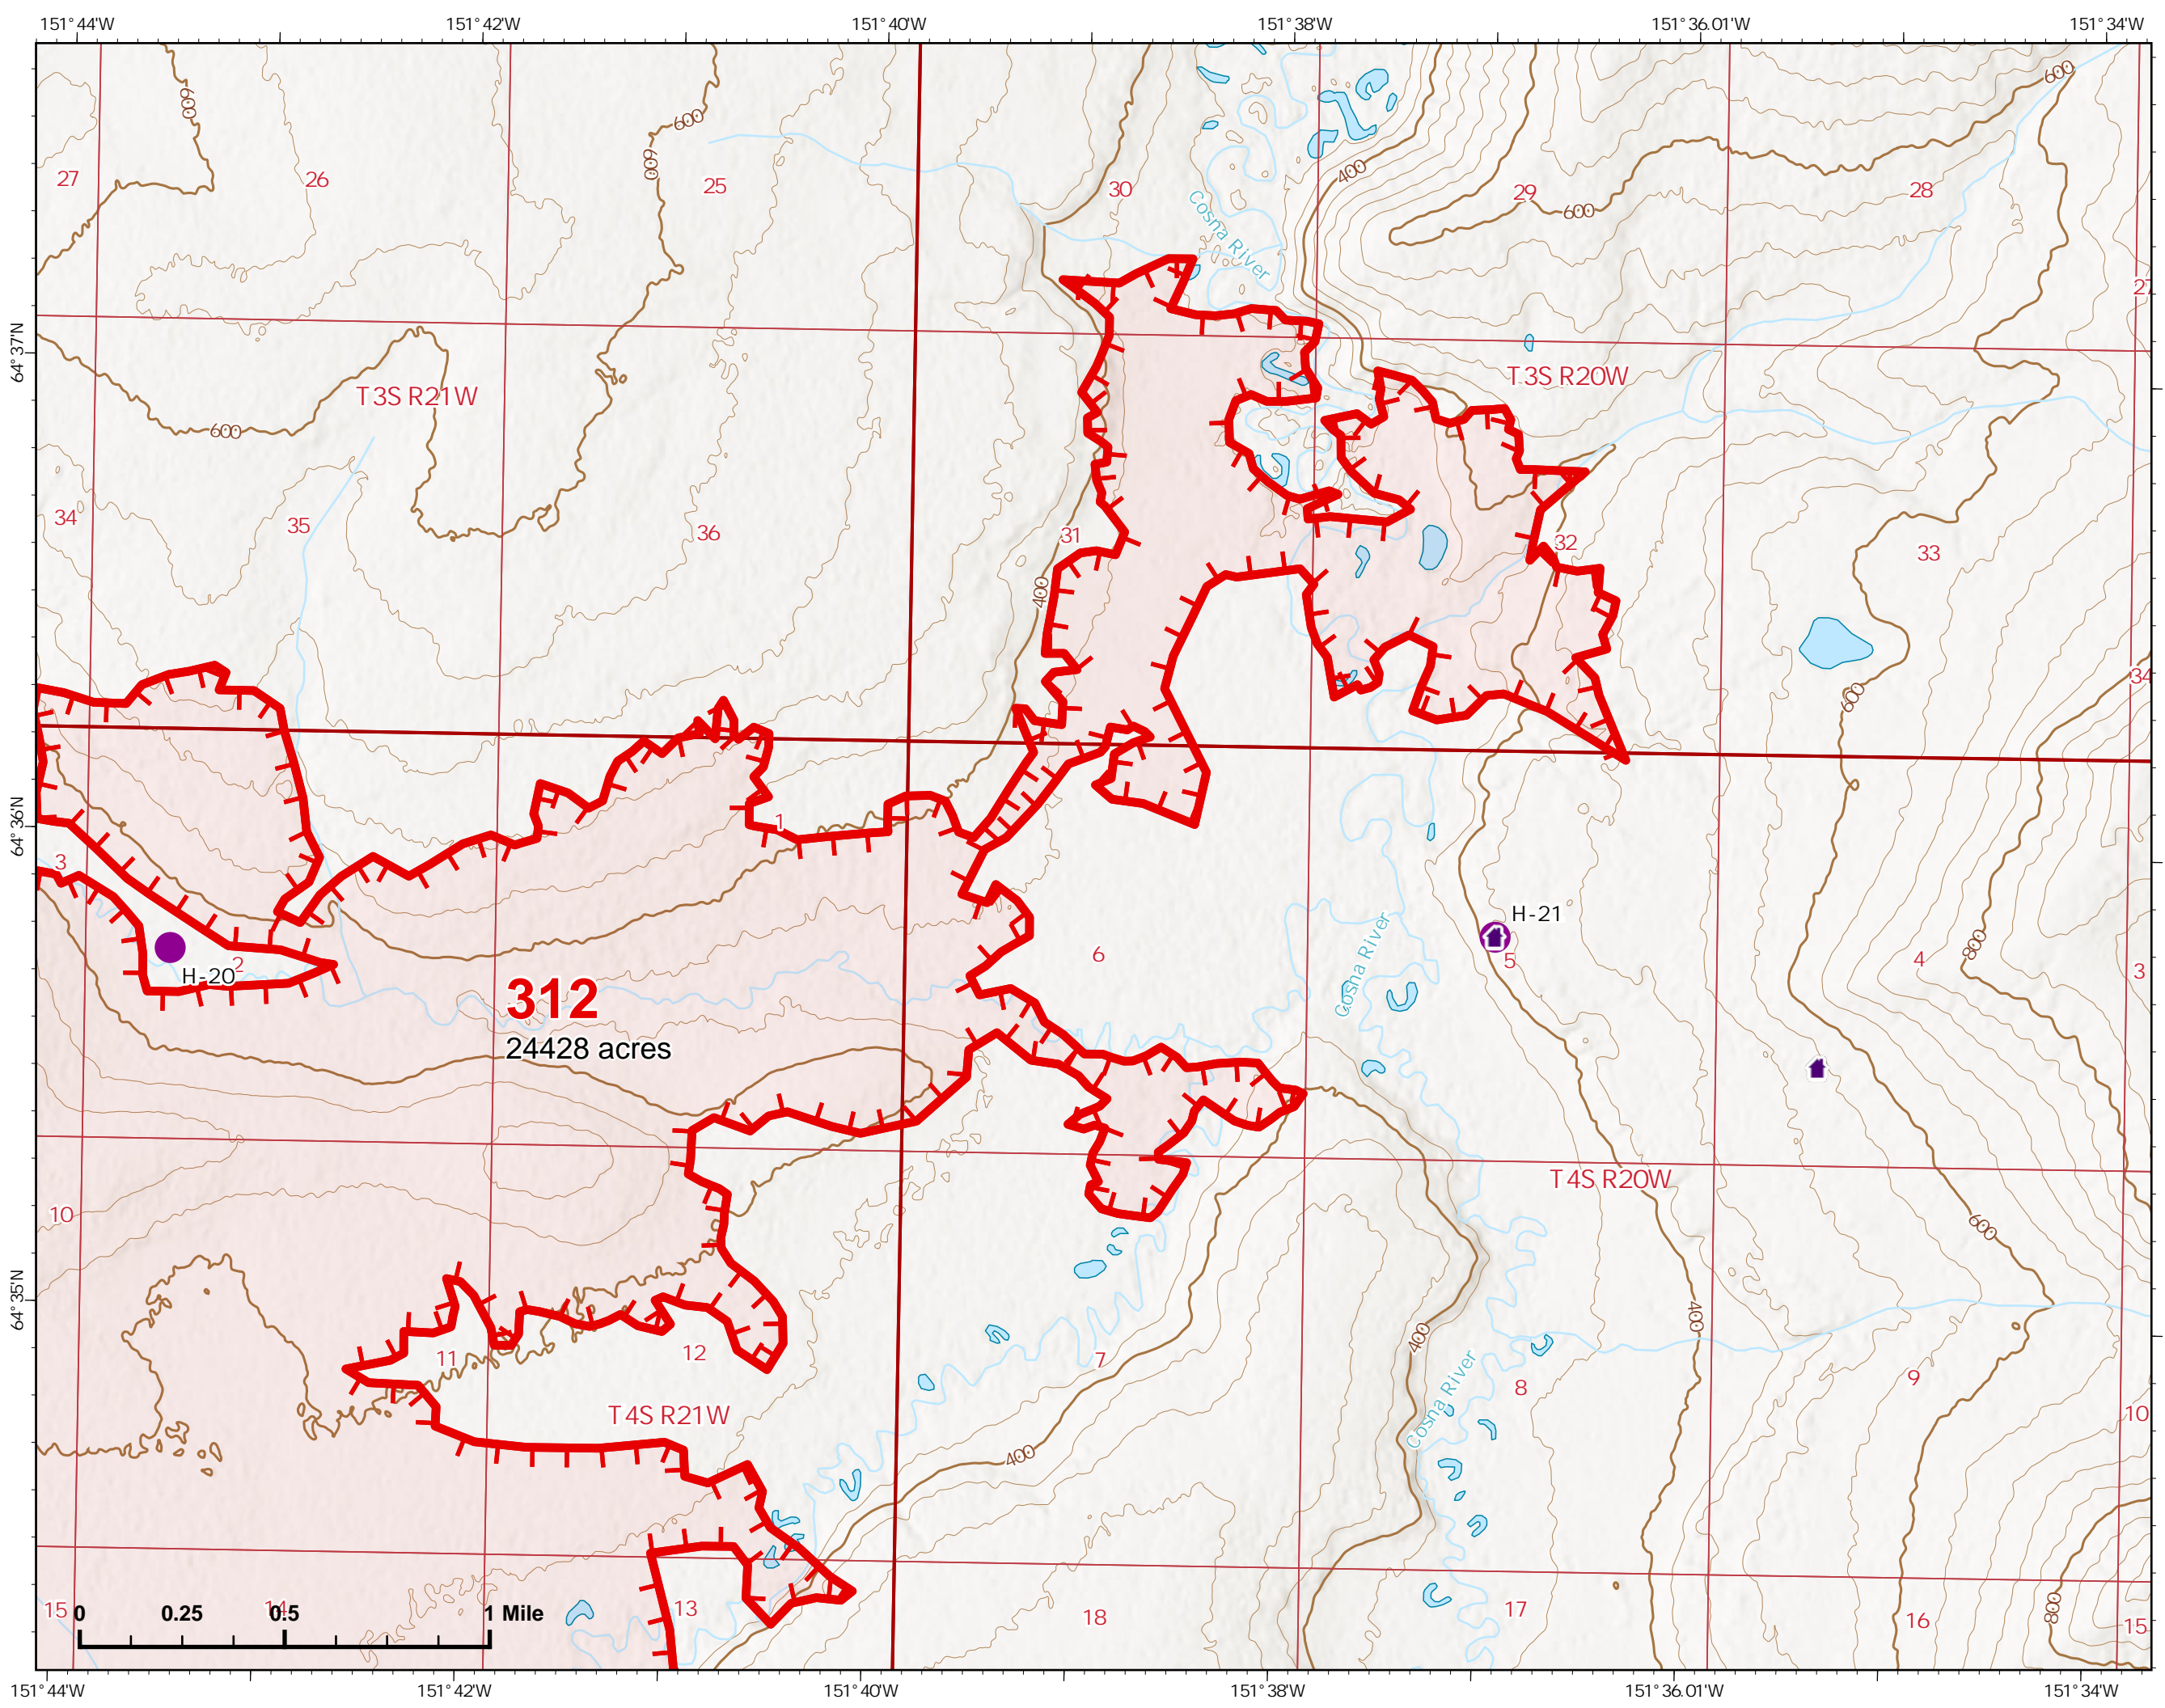

IAP Index Map

Bean Complex
AKTAD231898
07/01/2022

 Wildfire Daily Fire Perimeter

Z. Cravens
6/30/2022

IAP Map

Bean Complex
AKTAD231898

07/01/2022

Fire: 312 (Bitzshitini)

Page 312 - 1

-  Helispot
-  Wildfire Daily Fire Perimeter
-  Fire Edge
-  Structure

312
24428 acres

Z. Cravens
6/30/2022

IAP Map

Bean Complex
AKTAD231898
07/01/2022

Fire: 312 (Bitzshitini)

Page 312 - 2

-  Helispot
-  Wildfire Daily Fire Perimeter
-  Fire Edge

312
24428 acres

Z. Cravens
6/30/2022

0 0.25 0.5 1 Mile

IAP Map

Bean Complex
AKTAD231898

07/01/2022

Fire: 312 (Bitzshitini)

Page 312 - 3

-  Wildfire Daily Fire Perimeter
-  Fire Edge

312
24428 acres

Z. Cravens
6/30/2022

IAP Map

Bean Complex
AKTAD231898

07/01/2022

Fire: 312 (Bitzshitini)