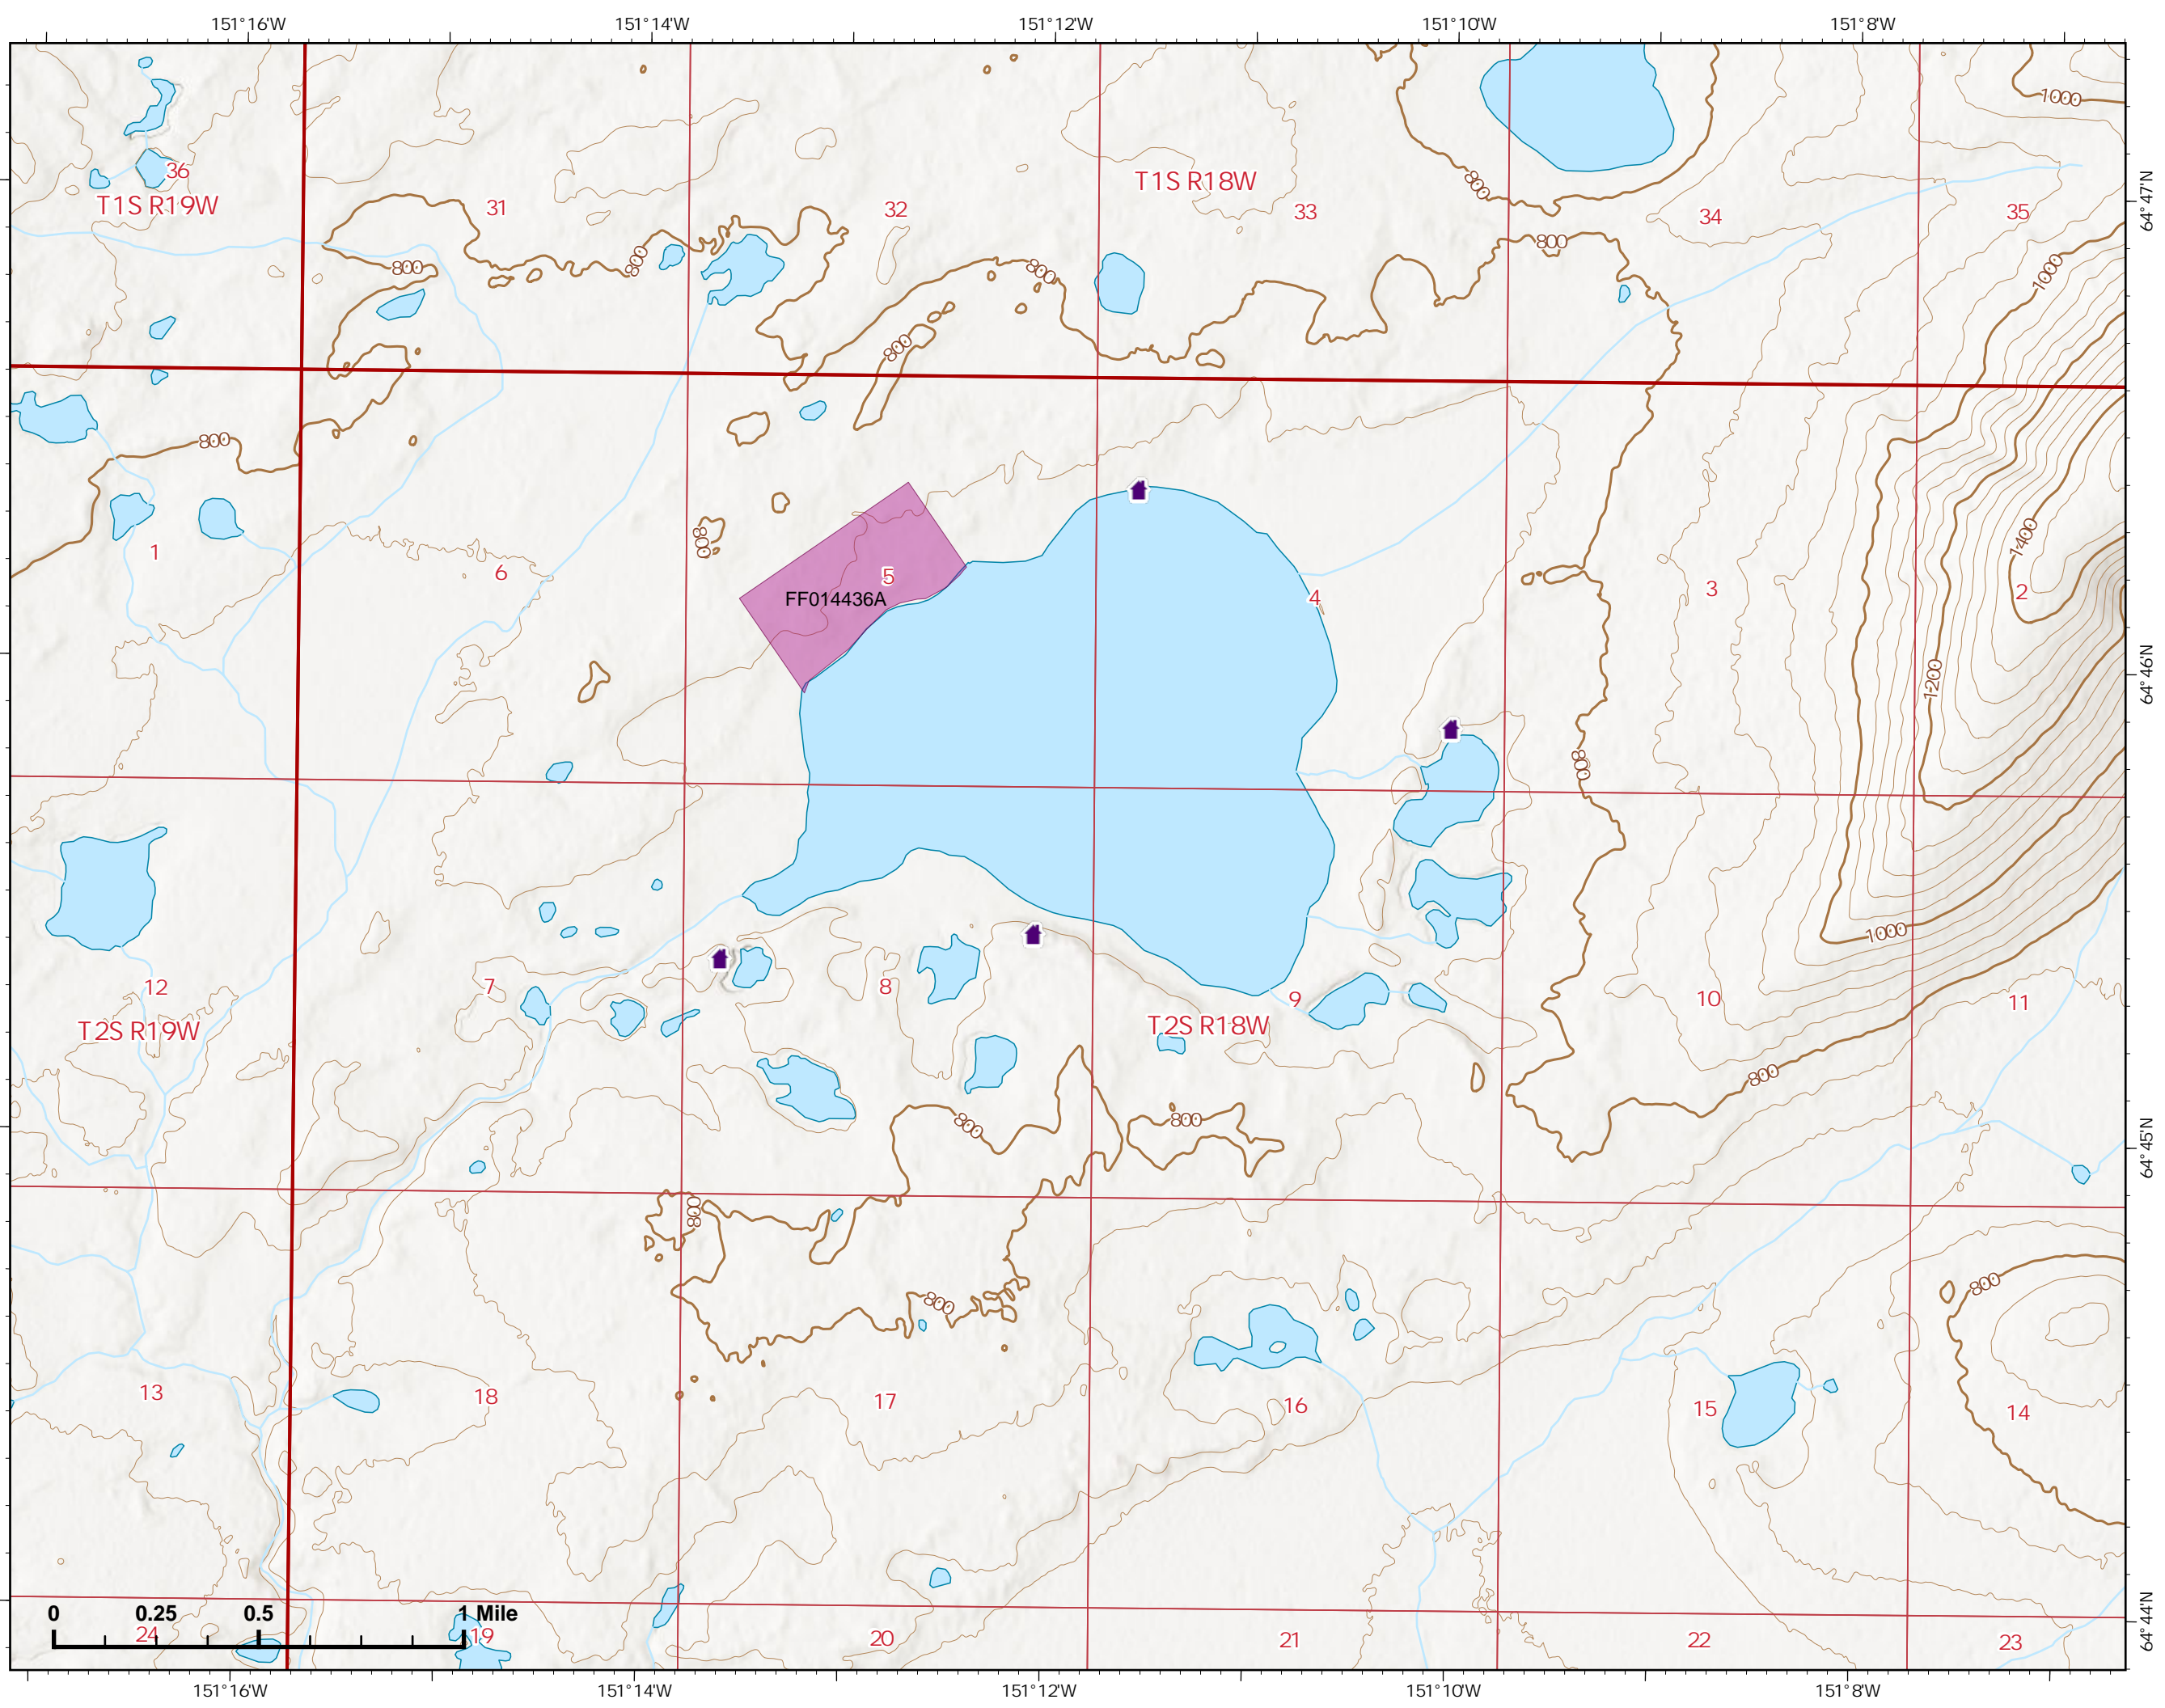

IAP Map

Bean Complex
AKTAD231898

07/01/2022

Fire: 343 ()

Page 343 - 3

Structure

Native Allotments

Z. Cravens
6/30/2022