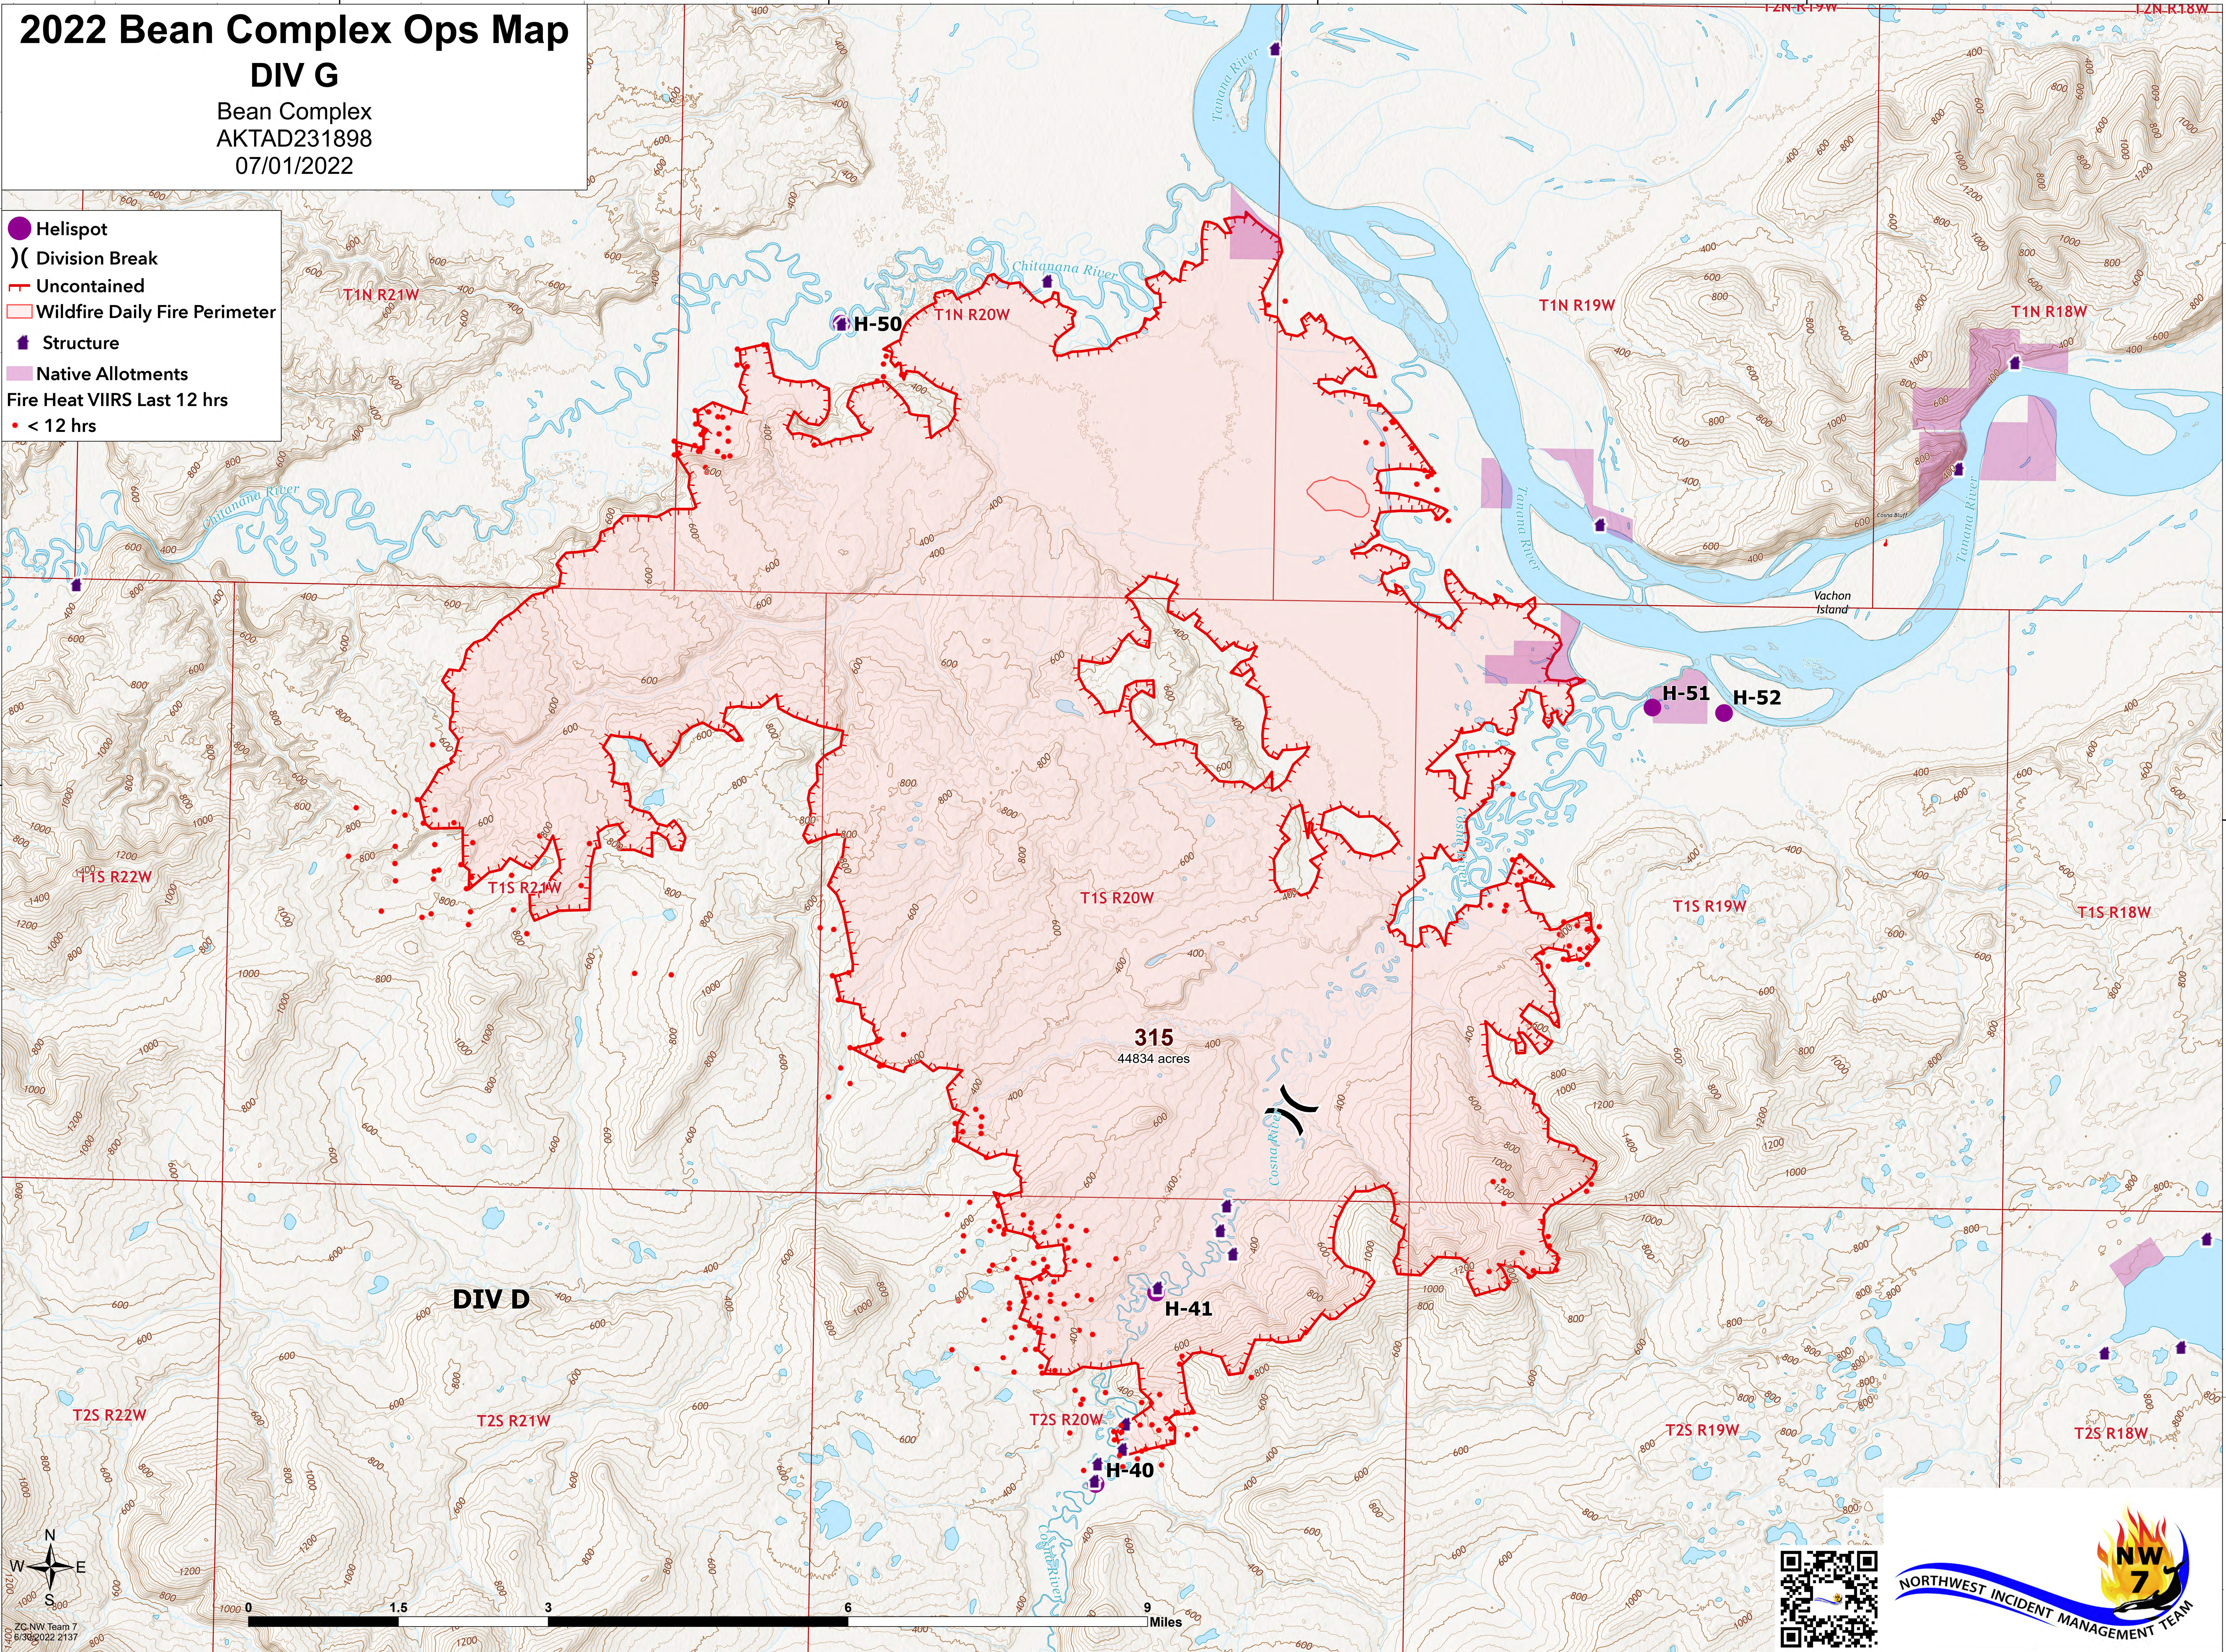

# 2022 Bean Complex Ops Map

## DIV G

Bean Complex  
AKTAD231898  
07/01/2022

- Helispot
- ) Division Break
- Uncontained
- ▭ Wildfire Daily Fire Perimeter
- ▭ Structure
- ▭ Native Allotments
- Fire Heat VIIRS Last 12 hrs
- < 12 hrs

2C-NW Team 7  
6/30/2022 2137