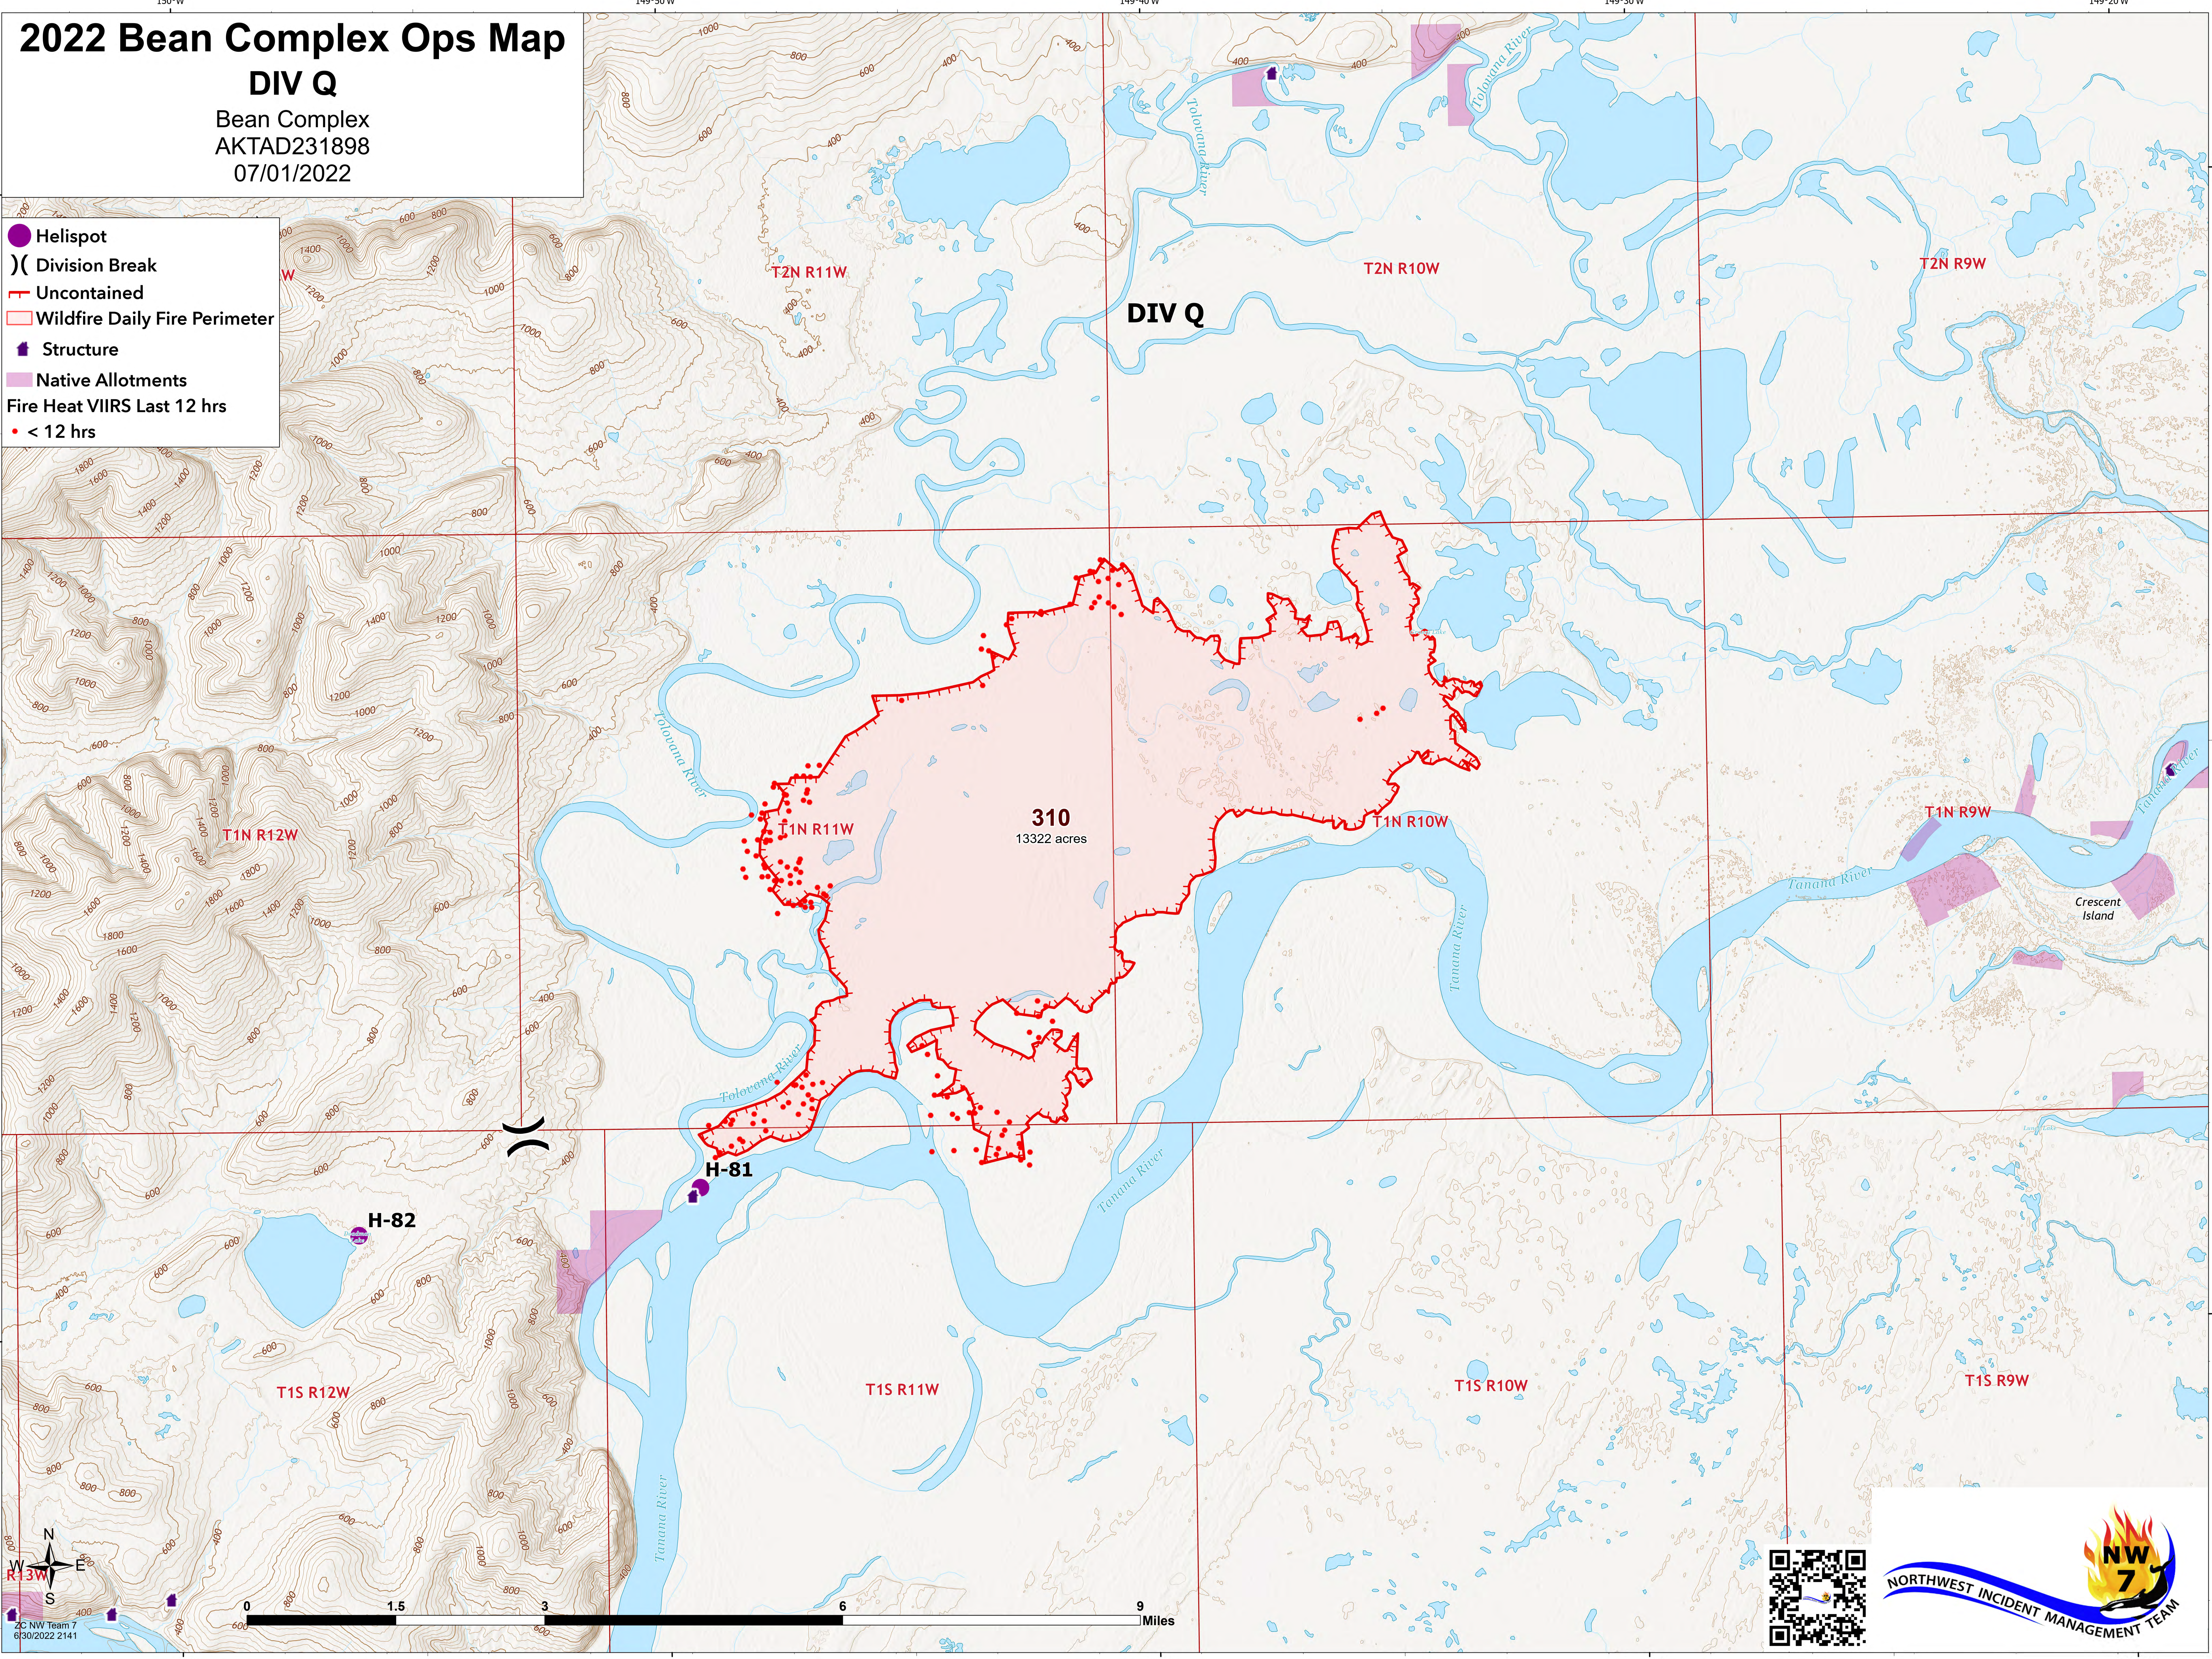

2022 Bean Complex Ops Map

DIV Q

Bean Complex
AKTAD231898
07/01/2022

- Helispot
-) Division Break
- Uncontained
- ▭ Wildfire Daily Fire Perimeter
- Structure
- Native Allotments
- Fire Heat VIIRS Last 12 hrs
- < 12 hrs

2C NW Team 7
6/30/2022 2141