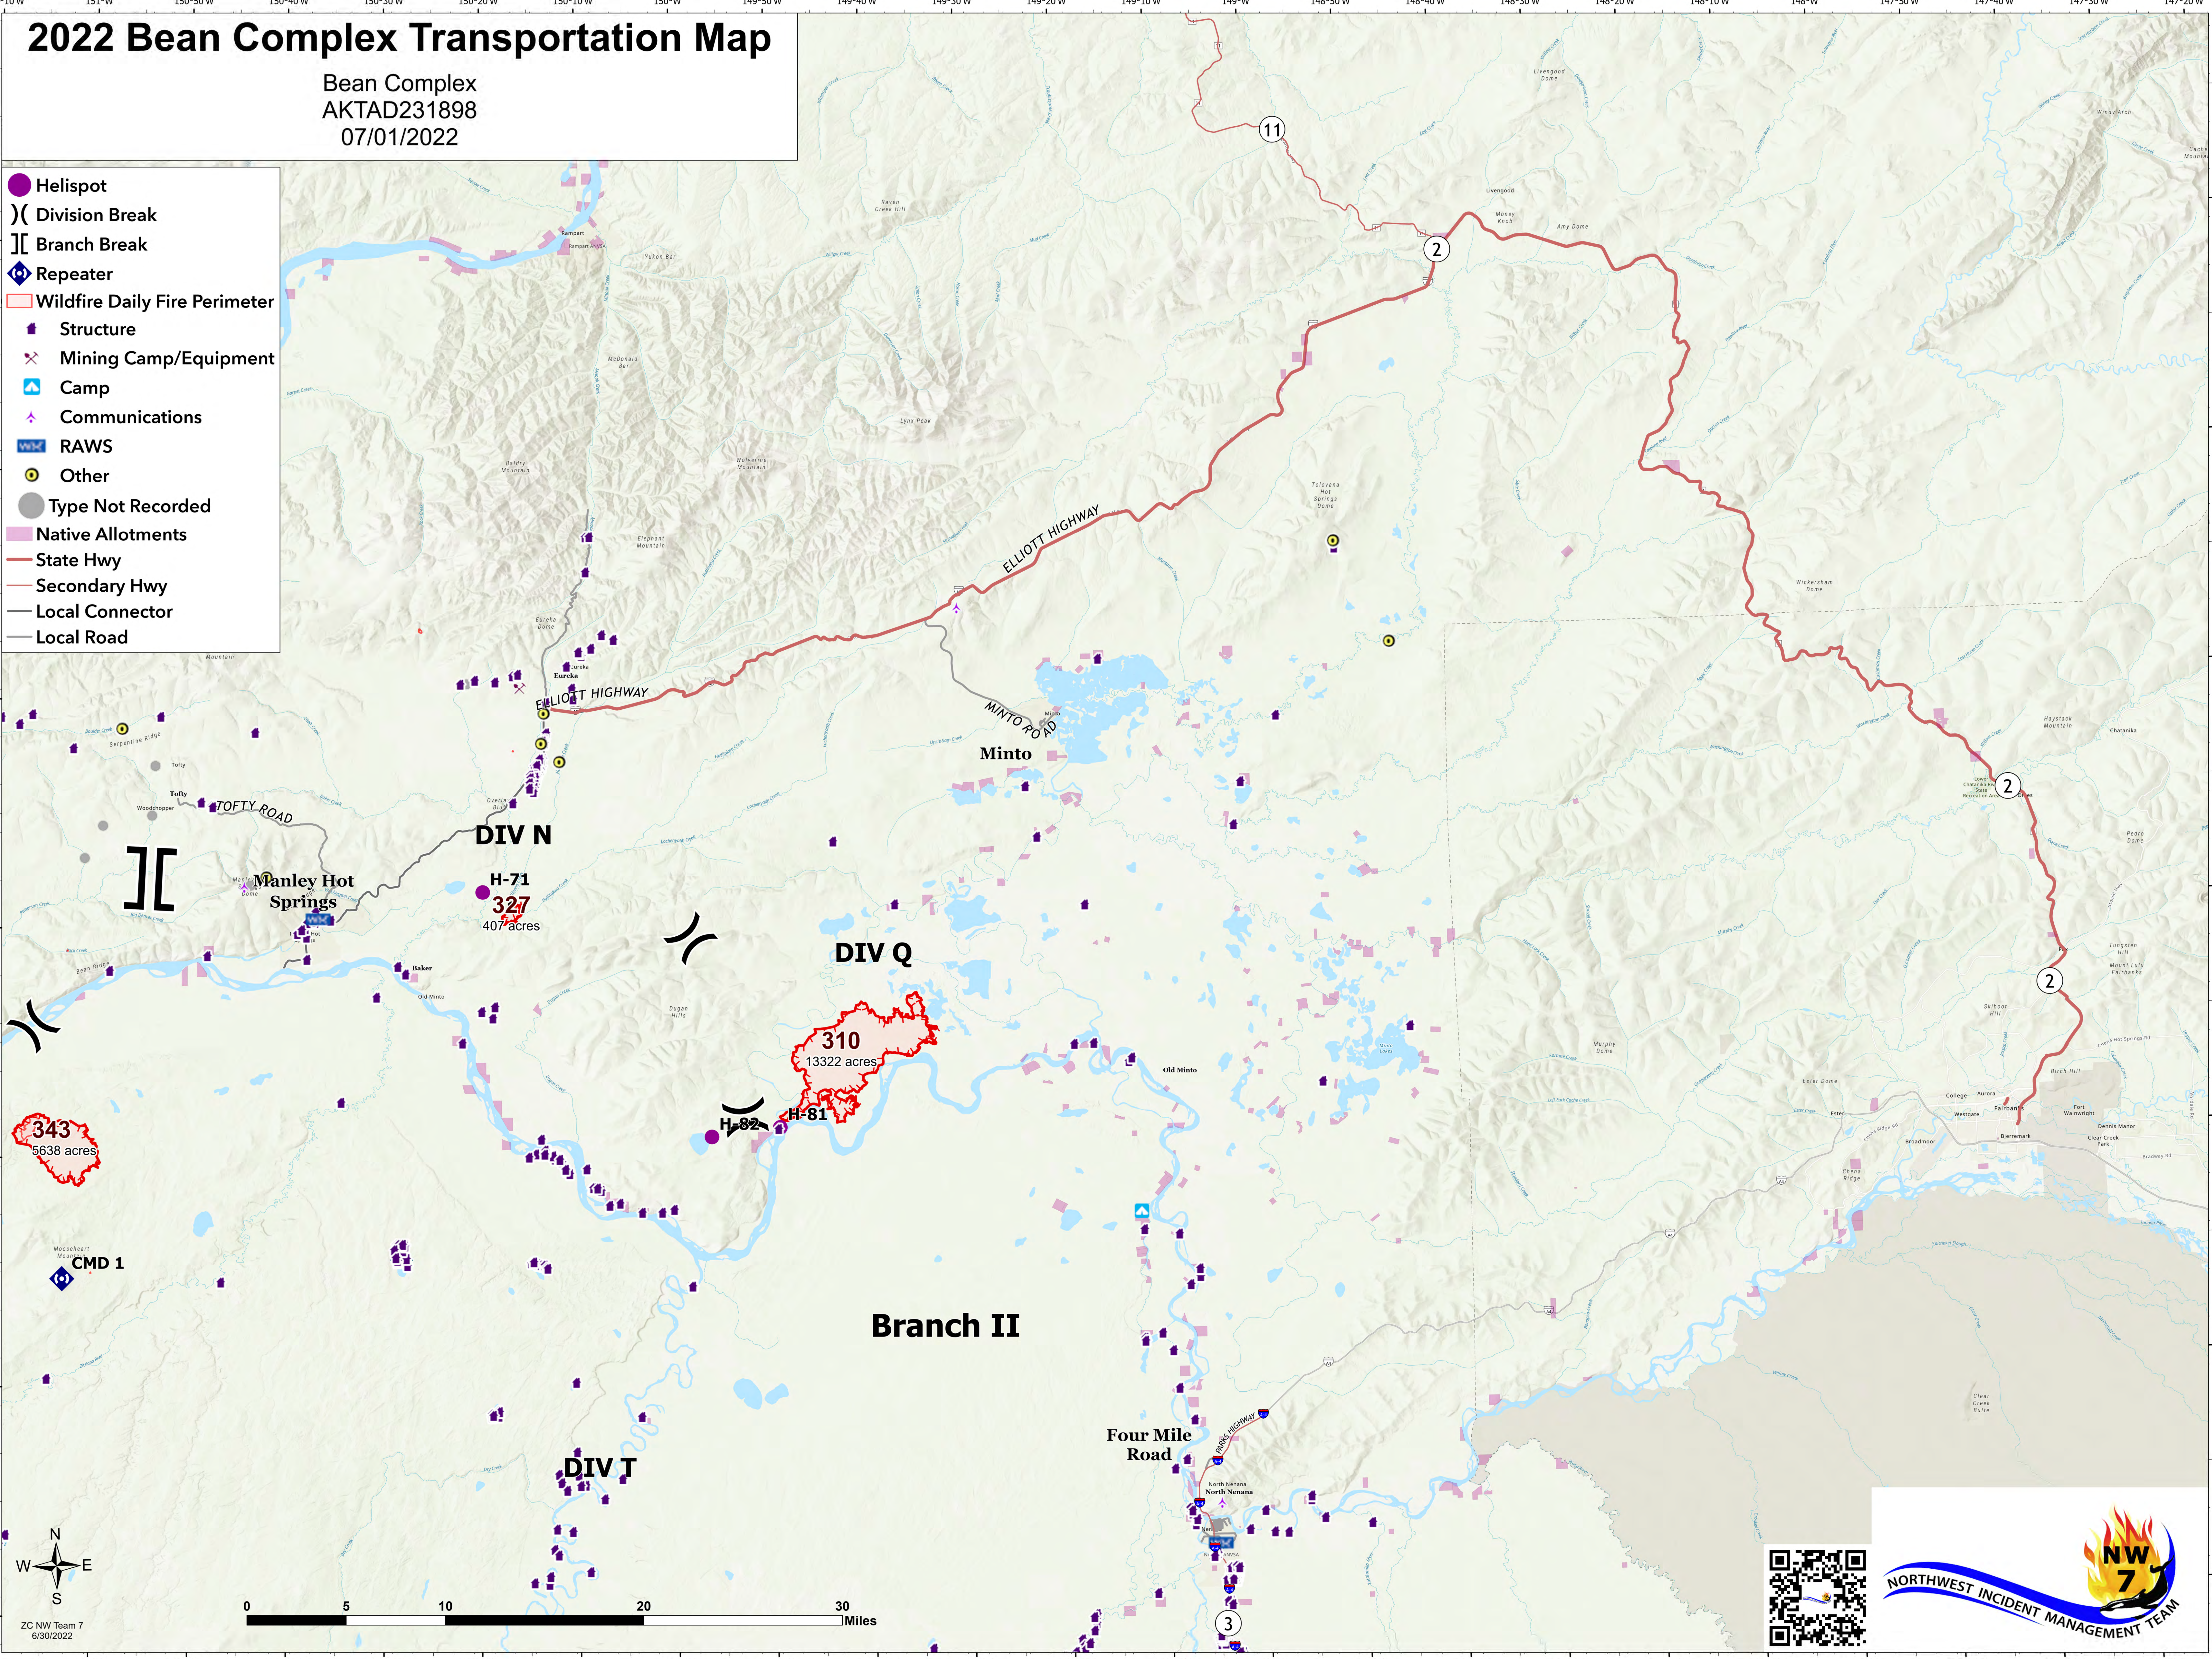

2022 Bean Complex Transportation Map

Bean Complex
AKTAD231898
07/01/2022

- Helispot
-) Division Break
-] Branch Break
- ◆ Repeater
- ▭ Wildfire Daily Fire Perimeter
- Structure
- ✕ Mining Camp/Equipment
- ⛑ Camp
- ▲ Communications
- ▭ RAWS
- Other
- Type Not Recorded
- Native Allotments
- State Hwy
- Secondary Hwy
- Local Connector
- Local Road

ZC NW Team 7
6/30/2022