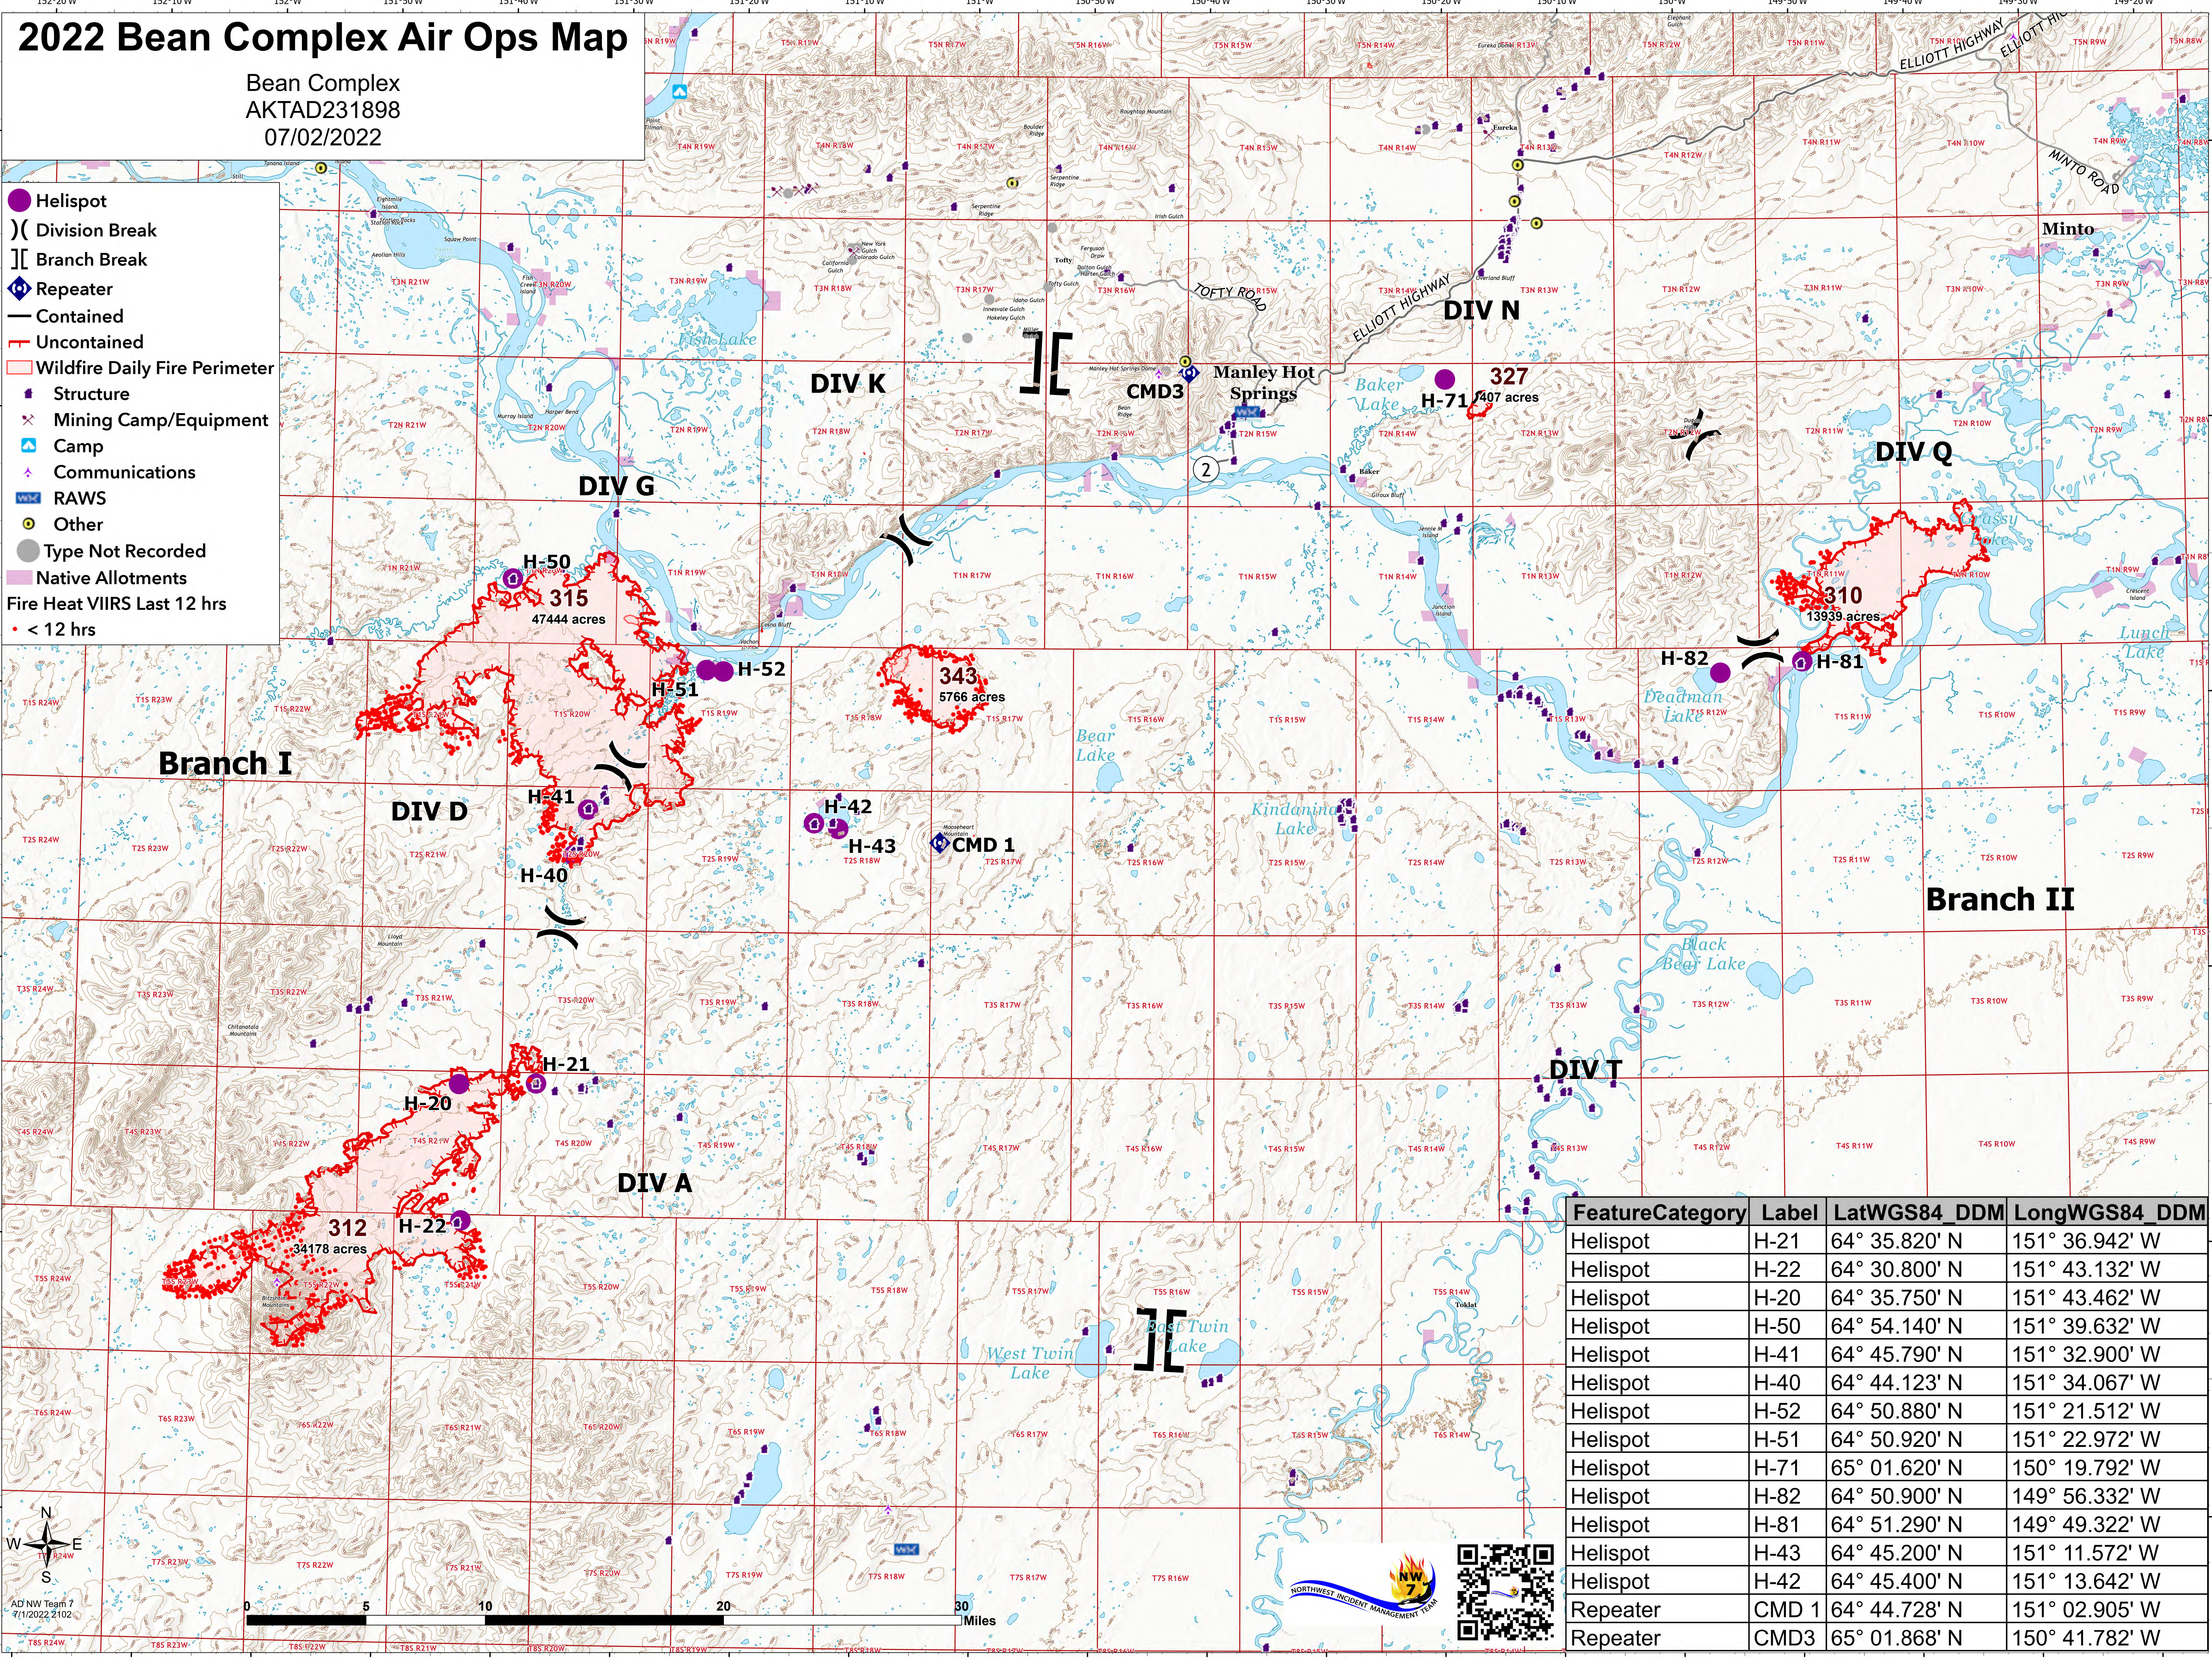

2022 Bean Complex Air Ops Map

Bean Complex
AKTAD231898
07/02/2022

- Helispot
-) Division Break
-] Branch Break
- ◆ Repeater
- Contained
- Uncontained
- Wildfire Daily Fire Perimeter
- Structure
- ✕ Mining Camp/Equipment
- ▲ Camp
- ◆ Communications
- ▭ RAWS
- Other
- Type Not Recorded
- ▭ Native Allotments
- Fire Heat VIIRS Last 12 hrs
- < 12 hrs

Feature	Category	Label	LatWGS84_DDM	LongWGS84_DDM
Helispot	Helispot	H-21	64° 35.820' N	151° 36.942' W
Helispot	Helispot	H-22	64° 30.800' N	151° 43.132' W
Helispot	Helispot	H-20	64° 35.750' N	151° 43.462' W
Helispot	Helispot	H-50	64° 54.140' N	151° 39.632' W
Helispot	Helispot	H-41	64° 45.790' N	151° 32.900' W
Helispot	Helispot	H-40	64° 44.123' N	151° 34.067' W
Helispot	Helispot	H-52	64° 50.880' N	151° 21.512' W
Helispot	Helispot	H-51	64° 50.920' N	151° 22.972' W
Helispot	Helispot	H-71	65° 01.620' N	150° 19.792' W
Helispot	Helispot	H-82	64° 50.900' N	149° 56.332' W
Helispot	Helispot	H-81	64° 51.290' N	149° 49.322' W
Helispot	Helispot	H-43	64° 45.200' N	151° 11.572' W
Helispot	Helispot	H-42	64° 45.400' N	151° 13.642' W
Repeater	Repeater	CMD 1	64° 44.728' N	151° 02.905' W
Repeater	Repeater	CMD3	65° 01.868' N	150° 41.782' W