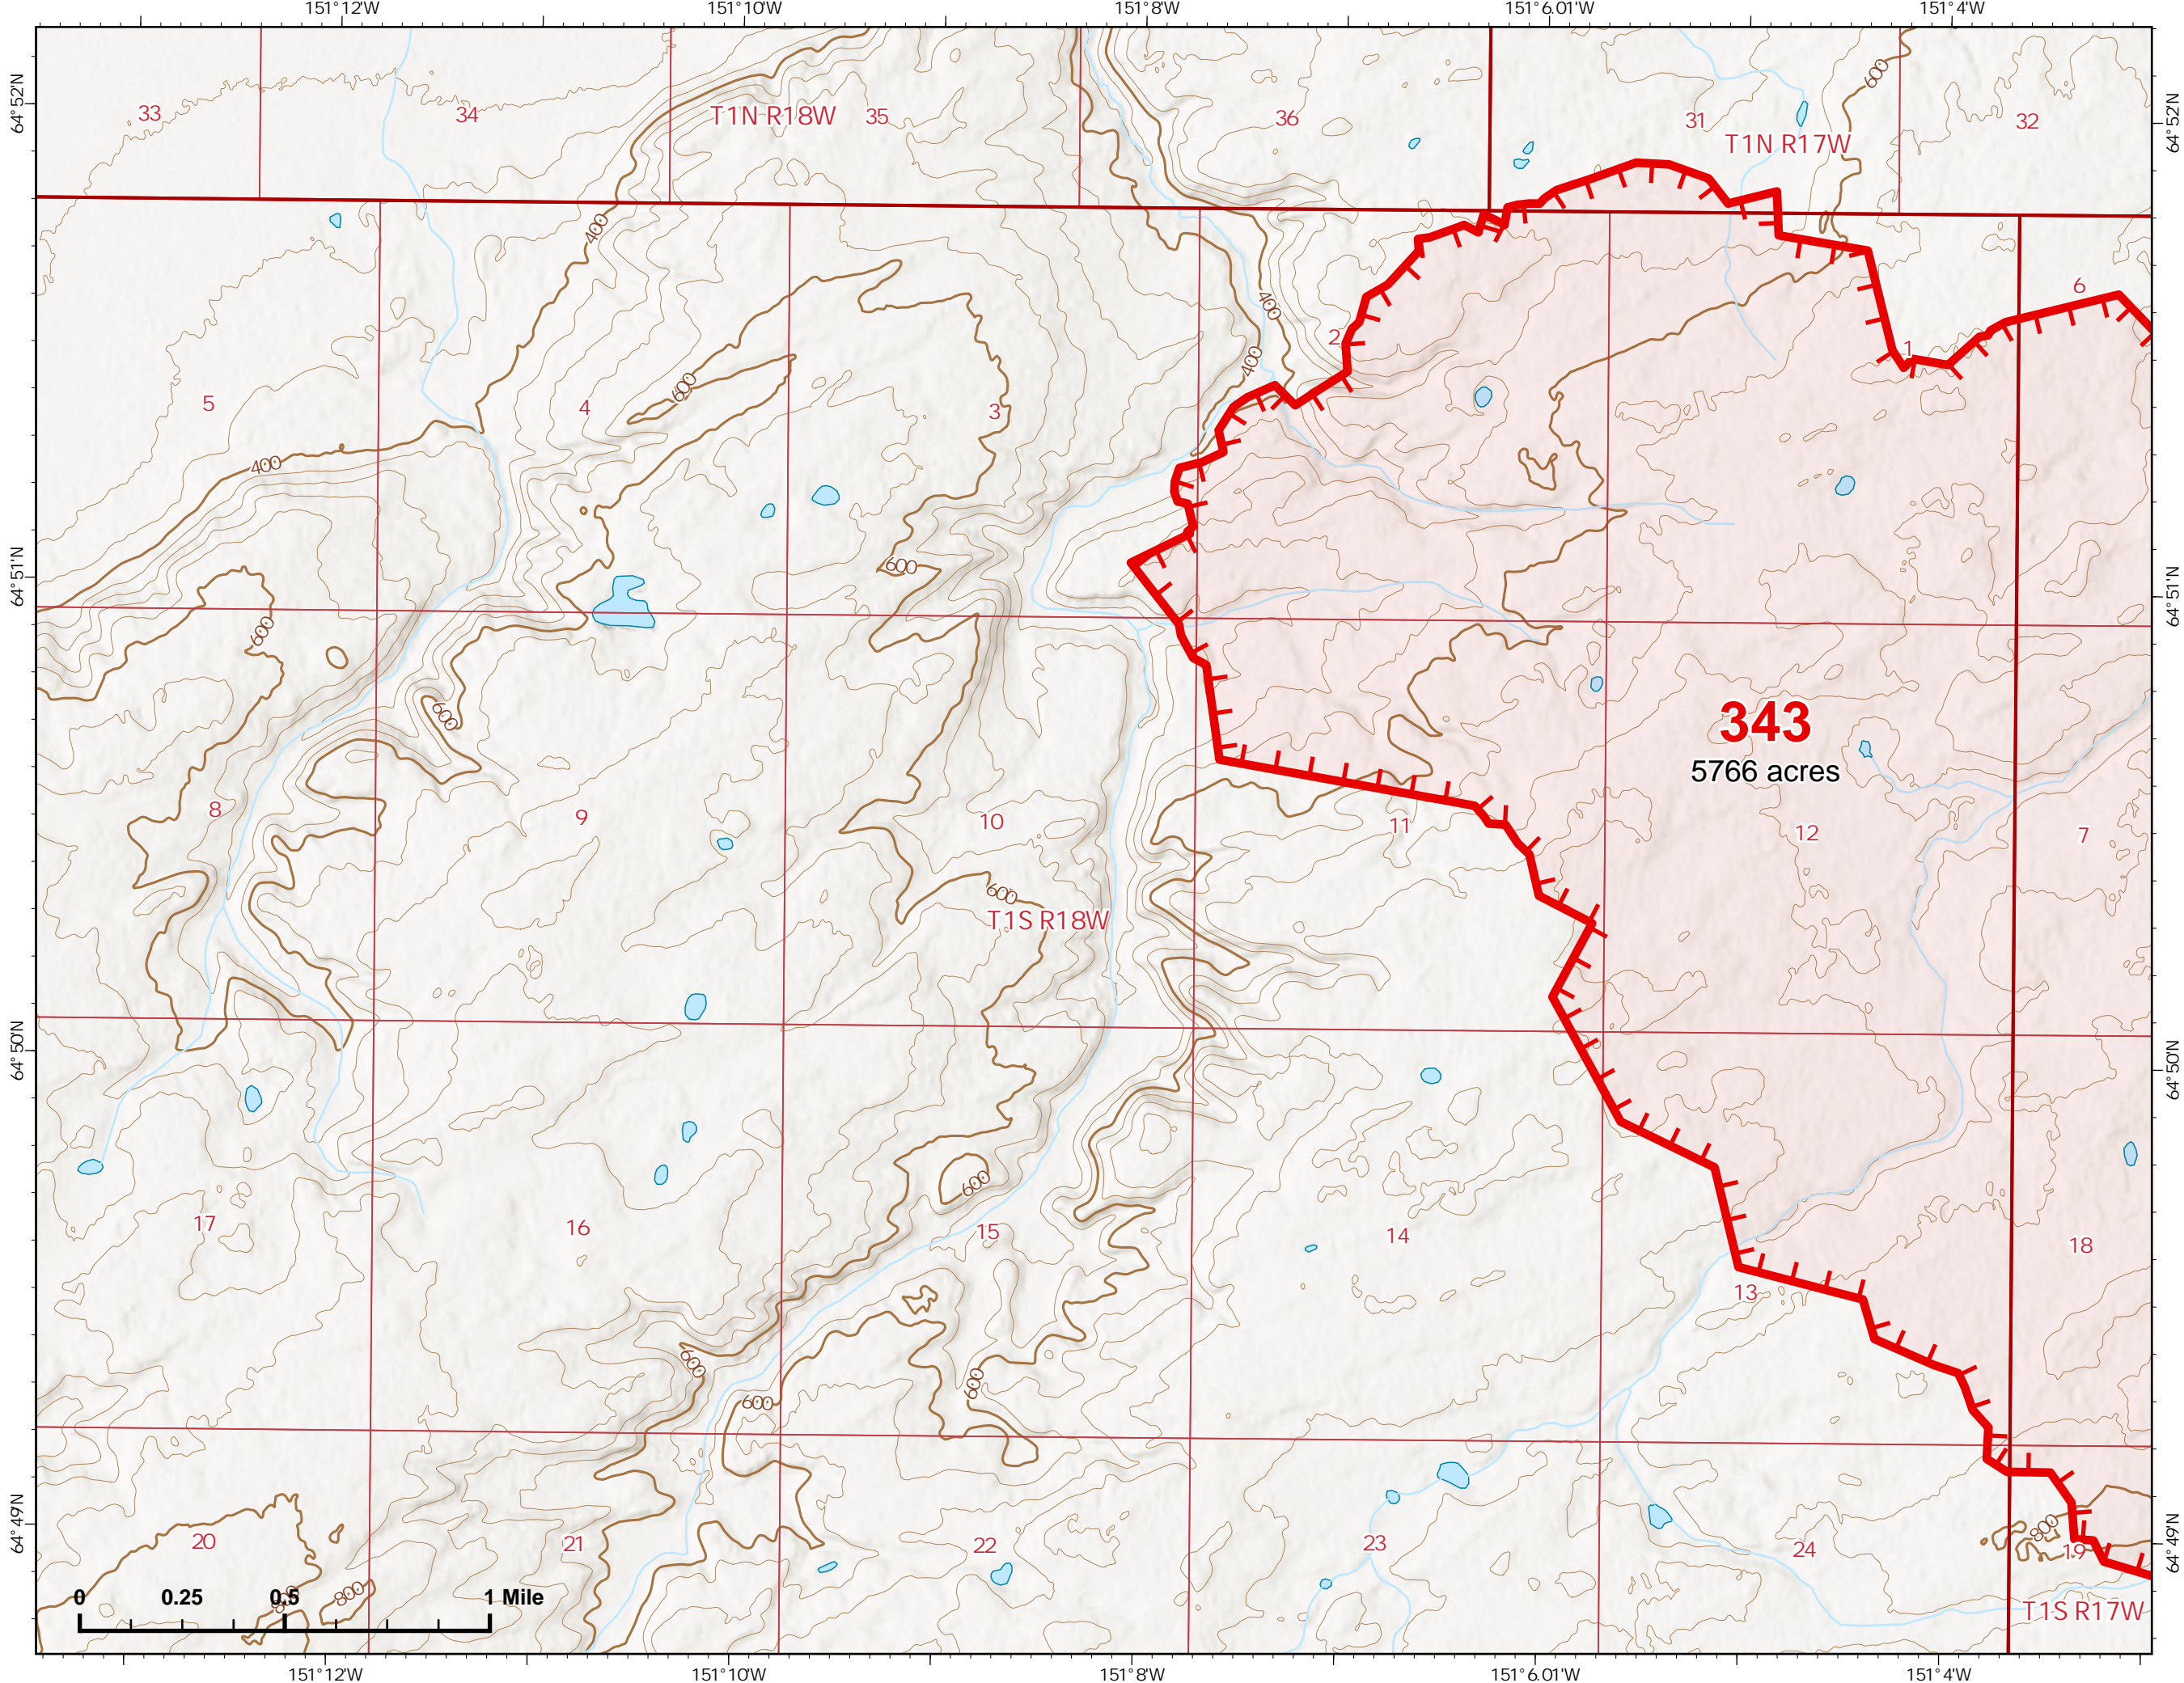

Z. Cravens
7/1/2022

IAP Map

Bean Complex
AKTAD231898

07/02/2022

Fire: 343 (Dragon)

Page 343 - 1

-  Wildfire Daily Fire Perimeter
-  Uncontained

Z. Cravens
7/1/2022