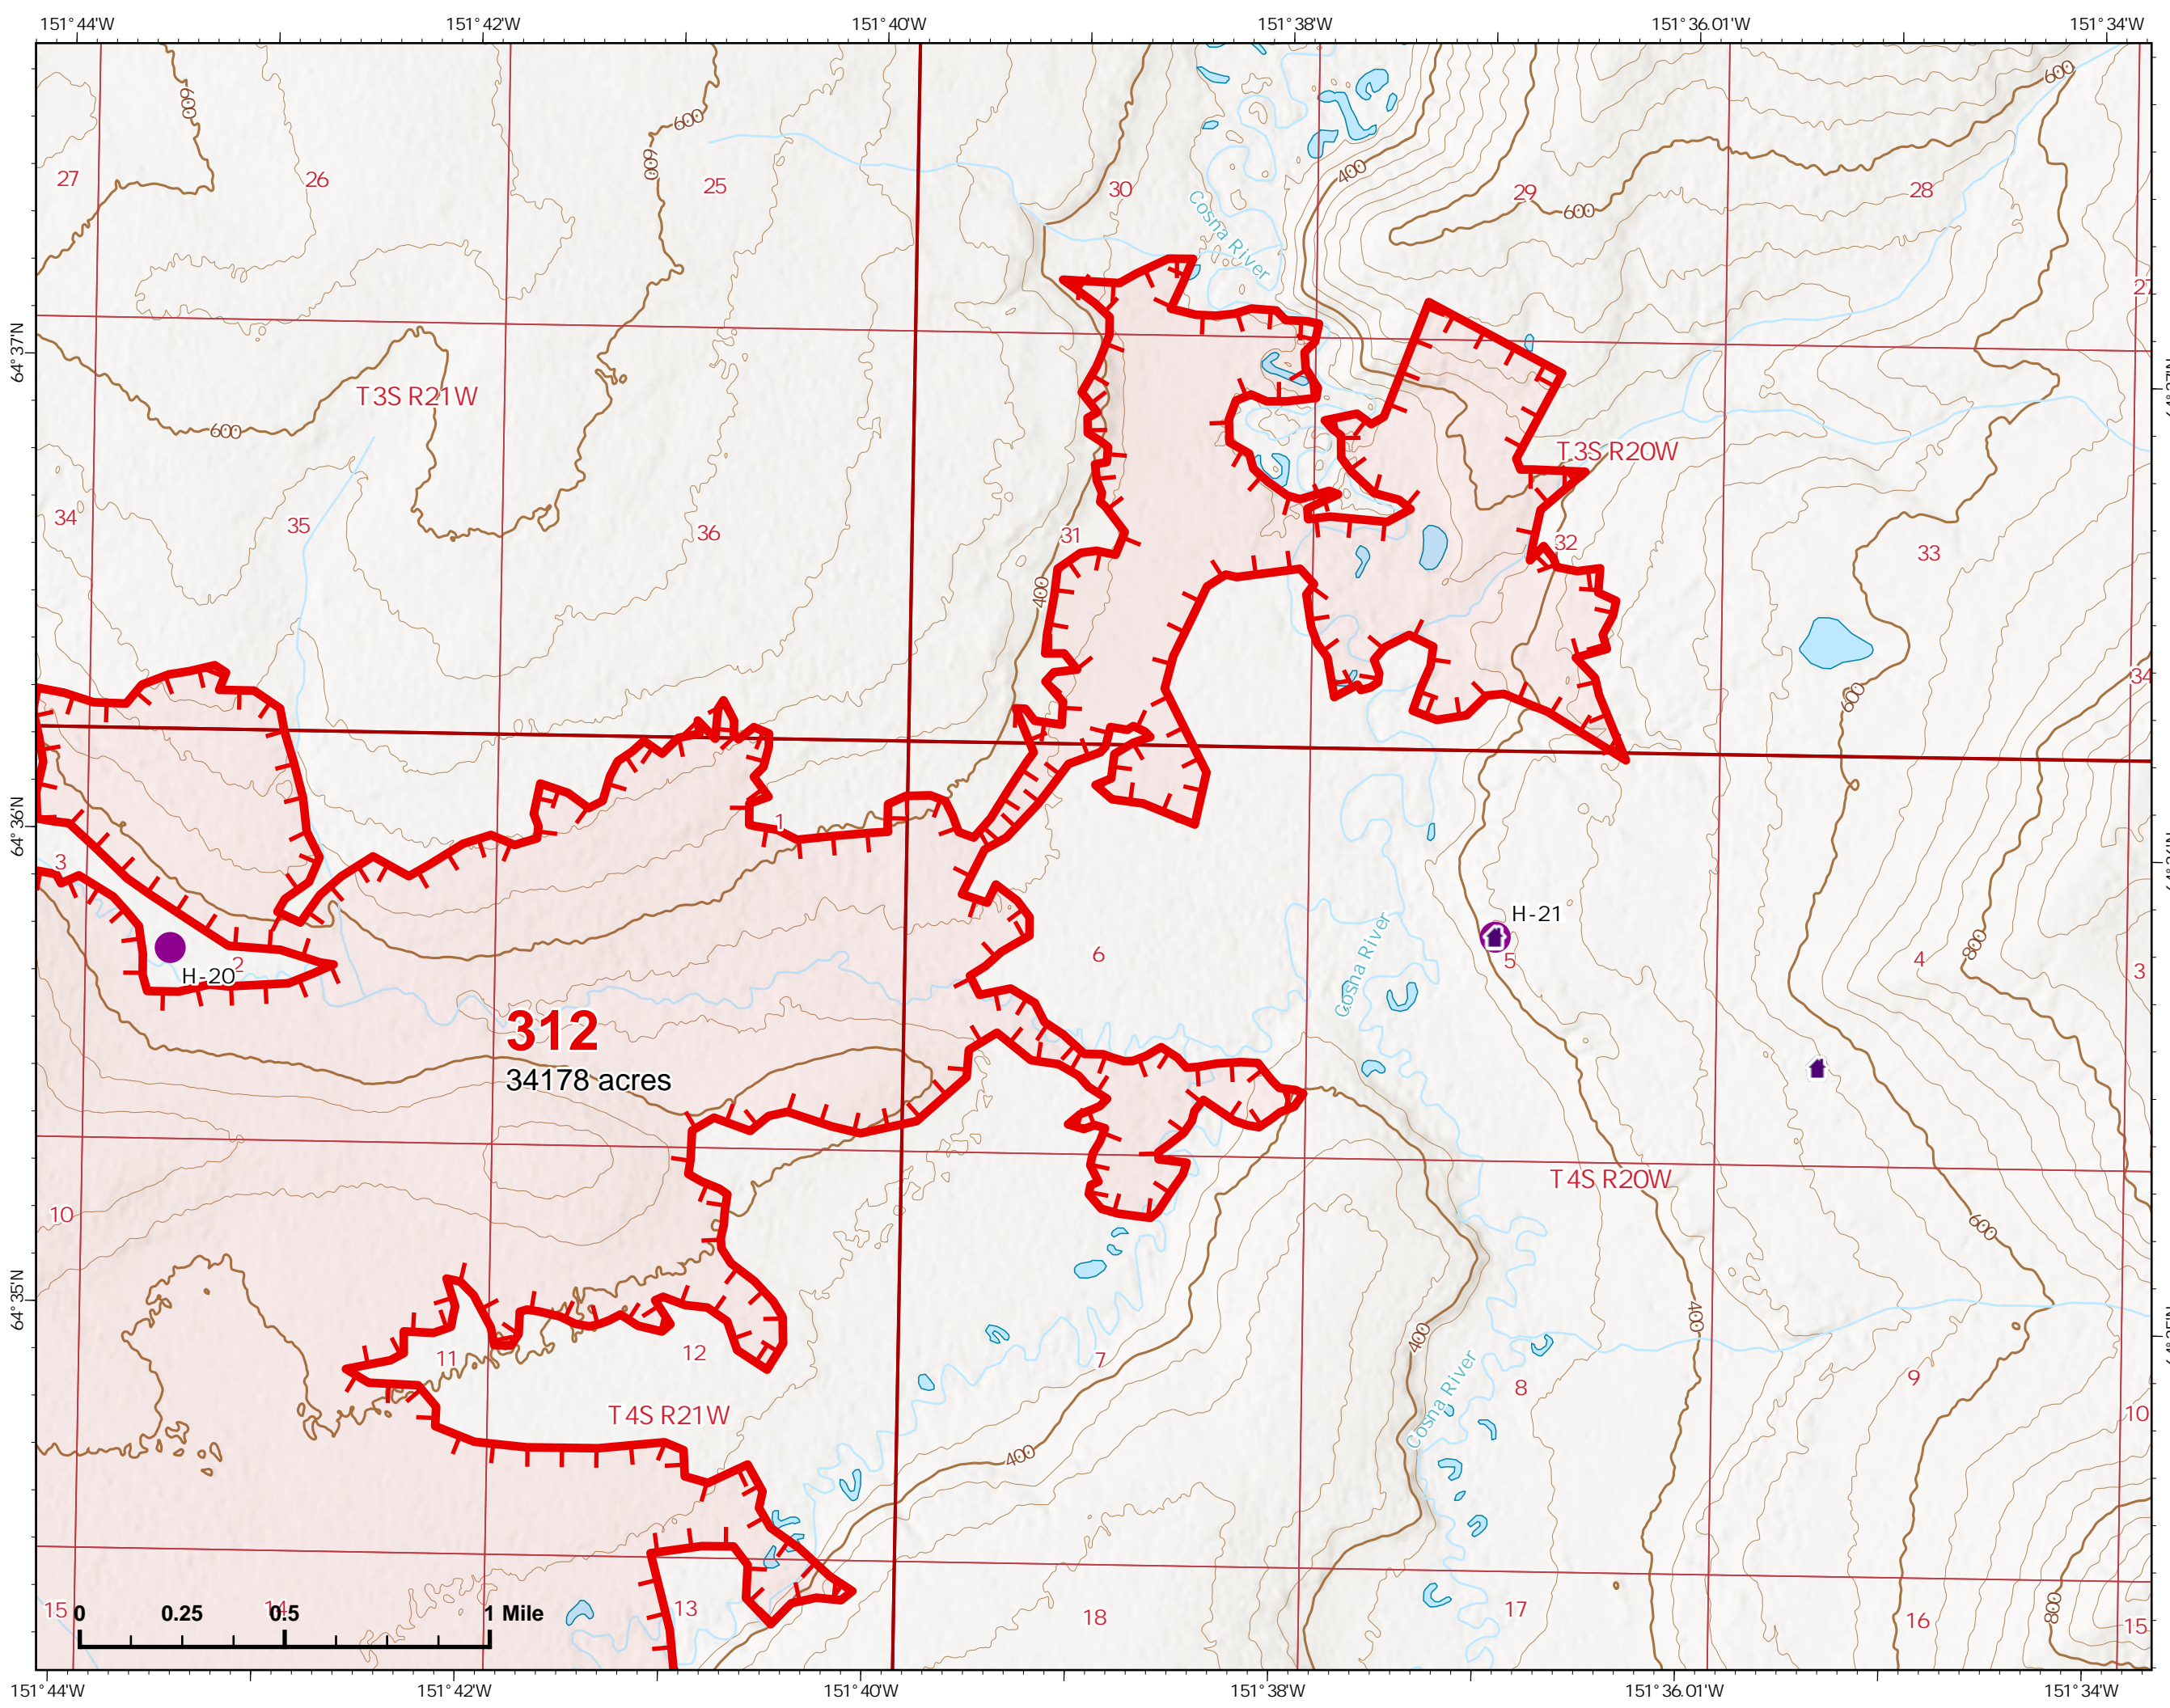

IAP Index Map

Bean Complex
AKTAD231898
07/02/2022

- Wildfire Daily Fire Perimeter
- Label Point
- Other Property
- Pump
- Water Tank
- Aerial Hazard
- Airstrip or Airport
- Aviation Check Point
- Dip Site
- Mobile Retardant Base
- Helispot
- Helibase
- Sling Site
- Unimproved Landing Area
- Division Break
- Branch Break
- Zone Break
- Medical
- Incident Command Post
- Drop Point
- Closure
- Camp
- Staging Area
- Lookout
- Hot Spot - Spot Fire

Z. Cravens
7/1/2022

IAP Map

Bean Complex
AKTAD231898

07/02/2022

Fire: 312 (Bitzshitini)

Page 312 - 1

-  Helispot
-  Wildfire Daily Fire Perimeter
-  Uncontained
-  Structure

312
34178 acres

Z. Cravens
7/1/2022

IAP Map

Bean Complex
AKTAD231898

07/02/2022

Fire: 312 (Bitzshitini)

Page 312 - 2

-  Helispot
-  Wildfire Daily Fire Perimeter
-  Uncontained

Z. Cravens
7/1/2022

IAP Map

Bean Complex
AKTAD231898

07/02/2022

Fire: 312 (Bitzshitini)

Page 312 - 3

-  Wildfire Daily Fire Perimeter
-  Uncontained

Z. Cravens
7/1/2022

IAP Map