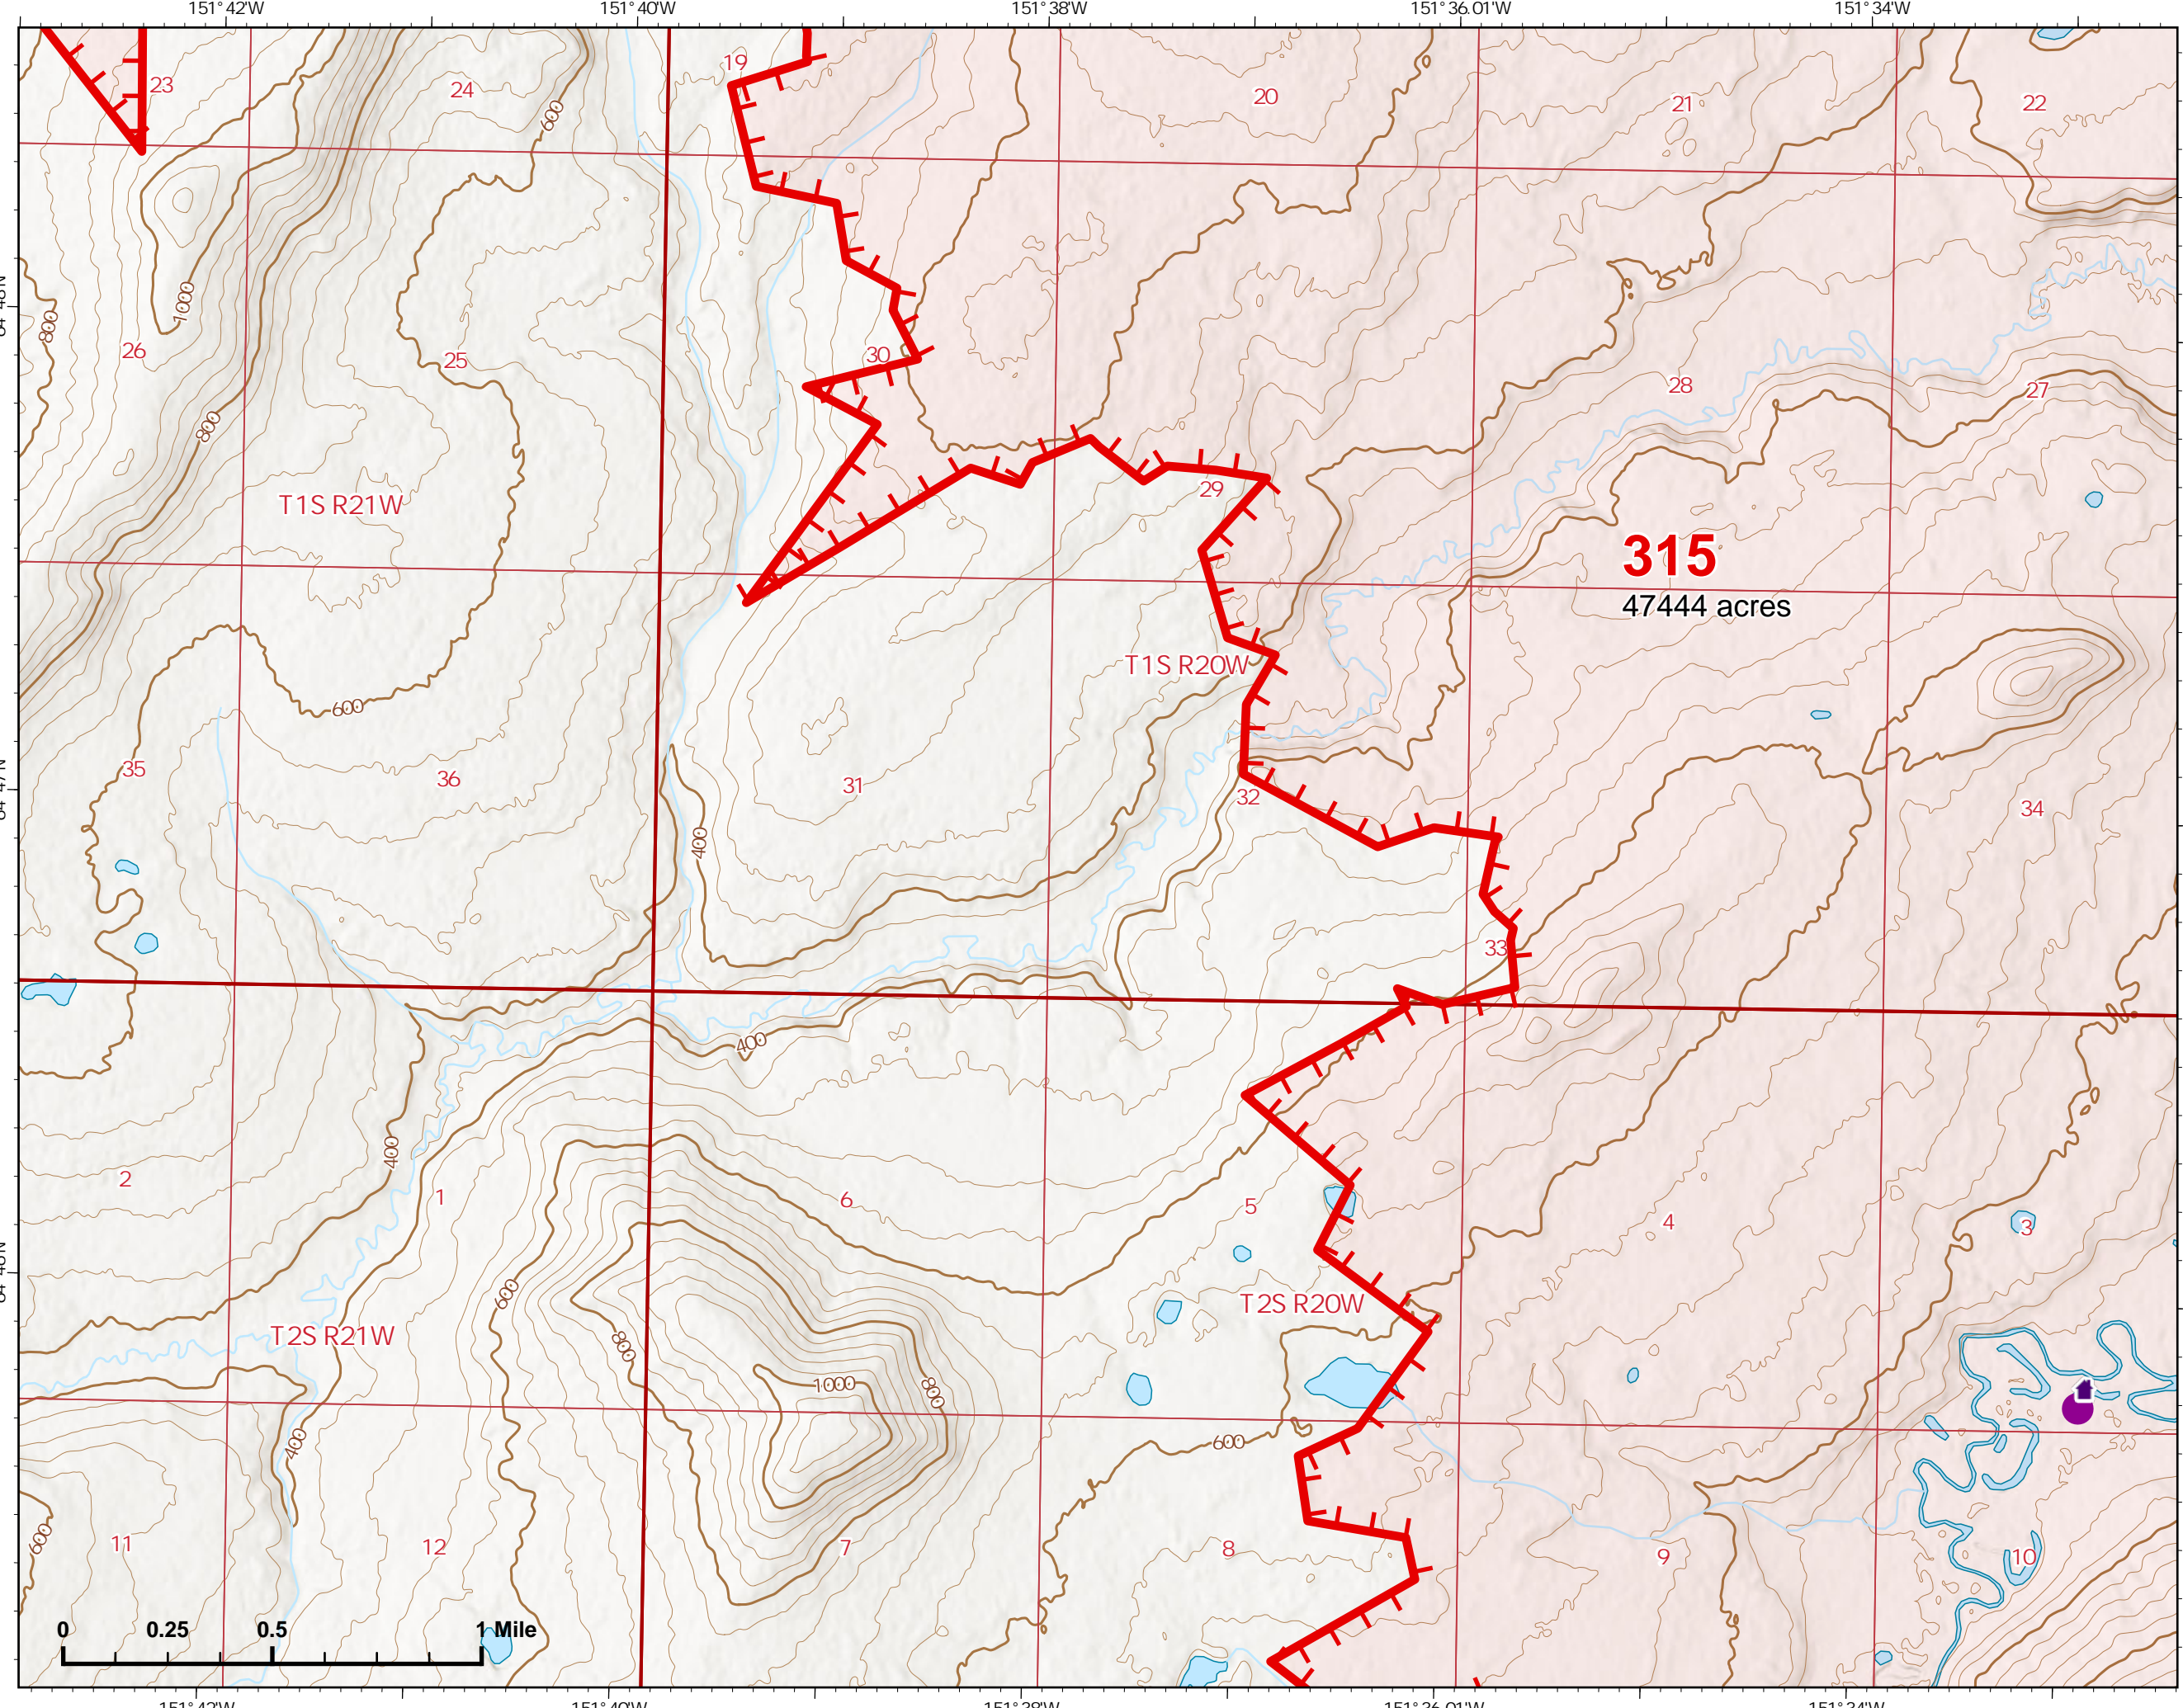

IAP Map

Bean Complex
AKTAD231898
07/02/2022

Fire: 315 (Chitanana)

Page 315 - 4

- Helispot
- Wildfire Daily Fire Perimeter
- Uncontained
- Structure

Z. Cravens
7/1/2022