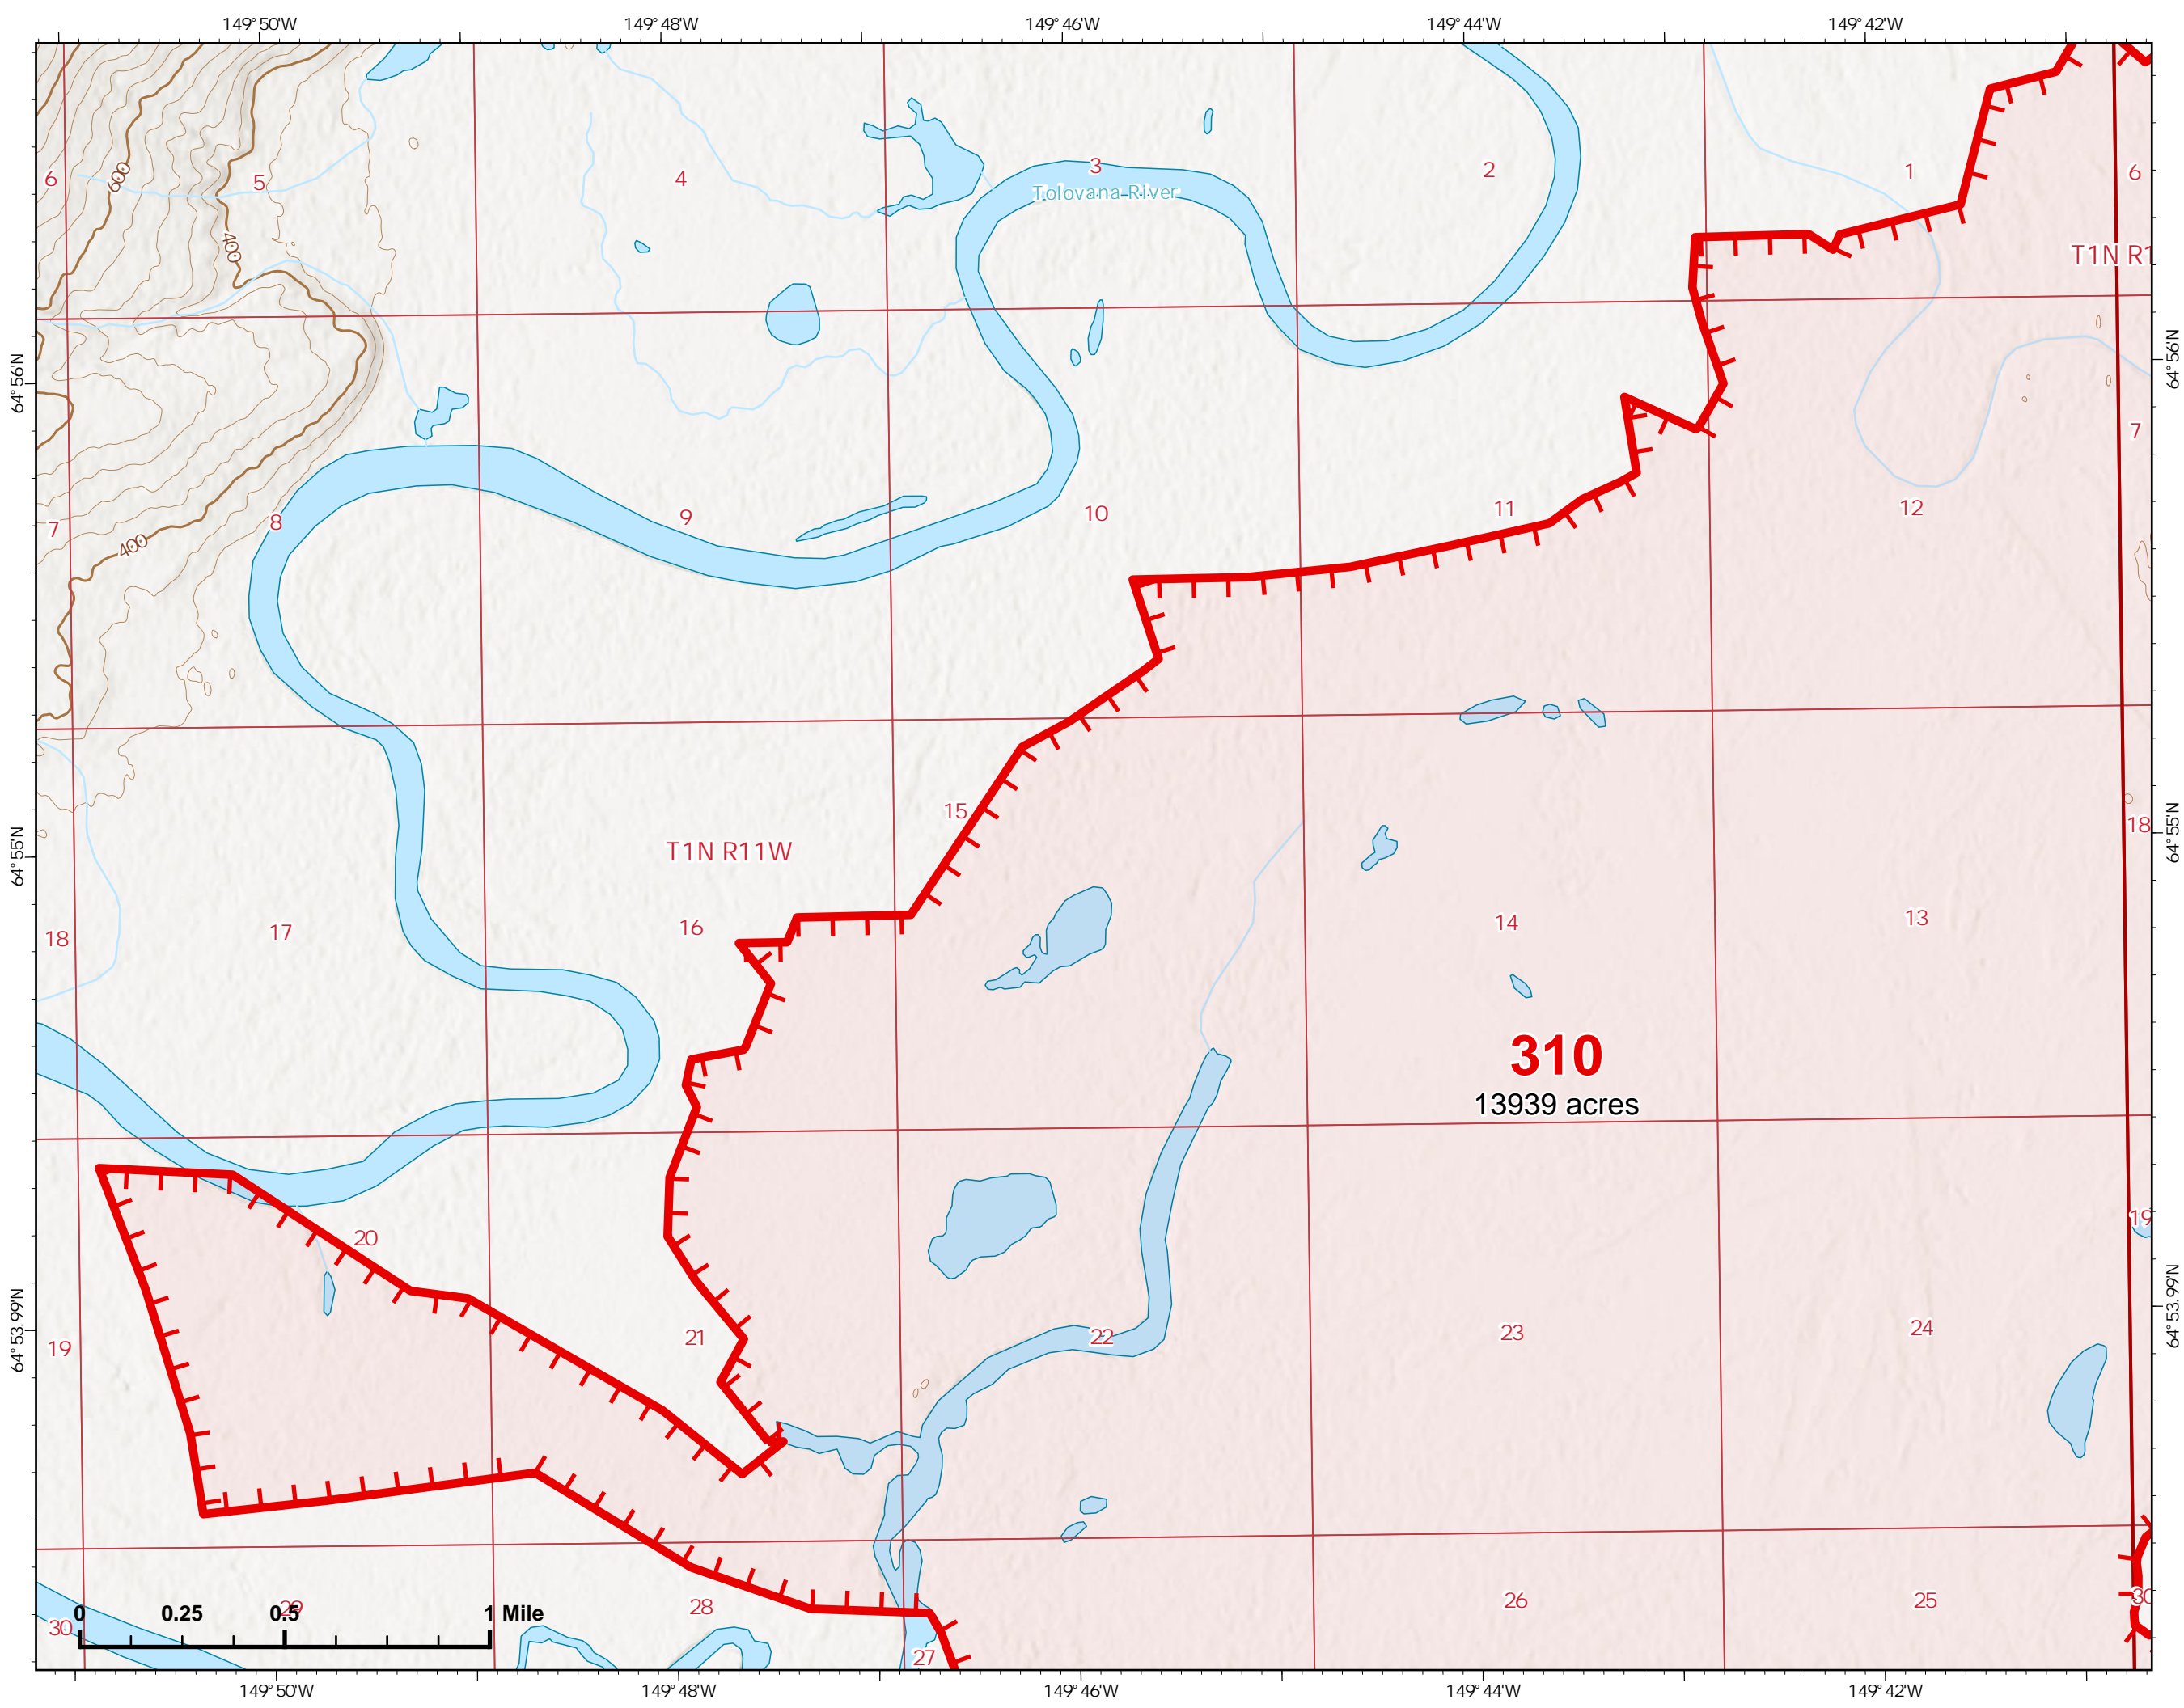

07/02/2022

Fire: 327 (Hutlinana)

Page 327 - 1

-  Helispot
-  Wildfire Daily Fire Perimeter
-  Contained
-  Uncontained

Z. Cravens
7/1/2022

IAP Map

Bean Complex
AKTAD231898
07/02/2022

Fire: 310 (Tanana River)

Page 310 - 1

-  Wildfire Daily Fire Perimeter
-  Uncontained

310 - 3

Z. Cravens
7/1/2022

IAP Map

Bean Complex
AKTAD231898
07/02/2022

Fire: 310 (Tanana River)

Page 310 - 2