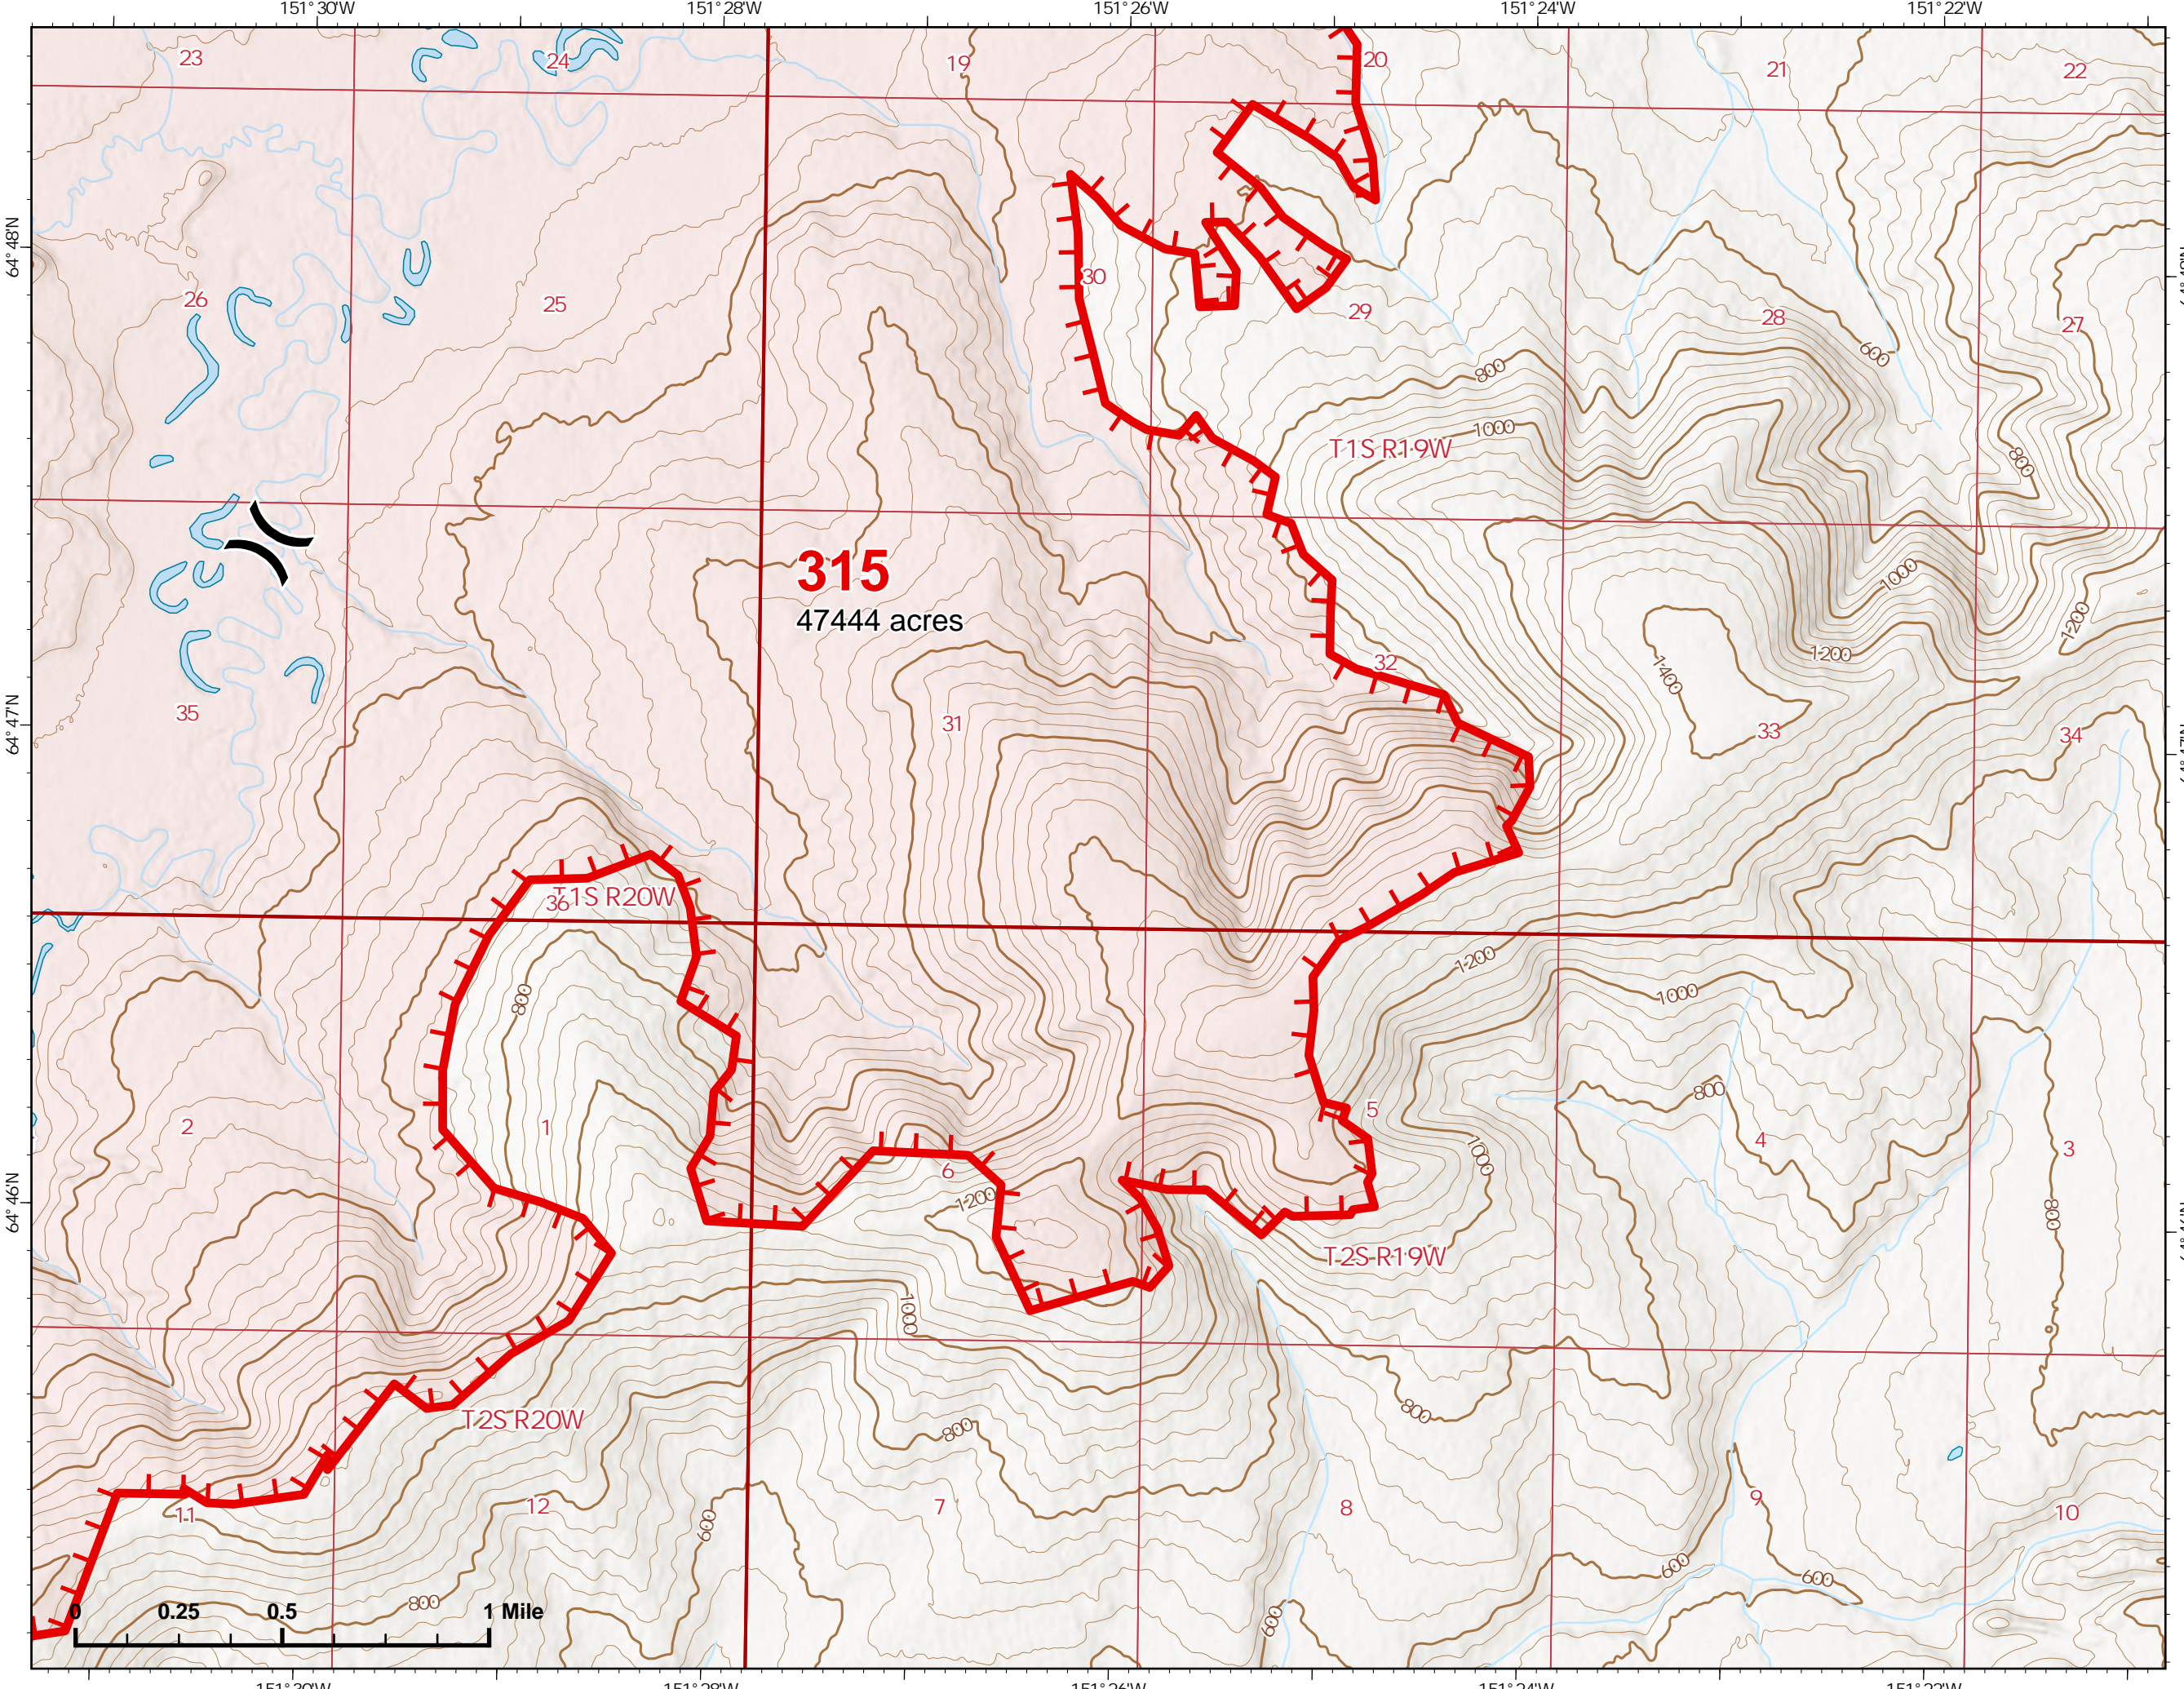

Fire: 315 (Chitanana)

Page 315 - 5

-  Helispot
-  Wildfire Daily Fire Perimeter
-  Uncontained
-  Structure

Z. Cravens
7/1/2022

IAP Map

Bean Complex
AKTAD231898

07/02/2022

Fire: 315 (Chitanana)

Page 315 - 6

- () Division Break
- ▭ Wildfire Daily Fire Perimeter
- ▭ Uncontained
- 🏠 Structure

Z. Cravens
7/1/2022

IAP Map

Bean Complex
AKTAD231898

07/02/2022

Fire: 315 (Chitanana)

Page 315 - 7