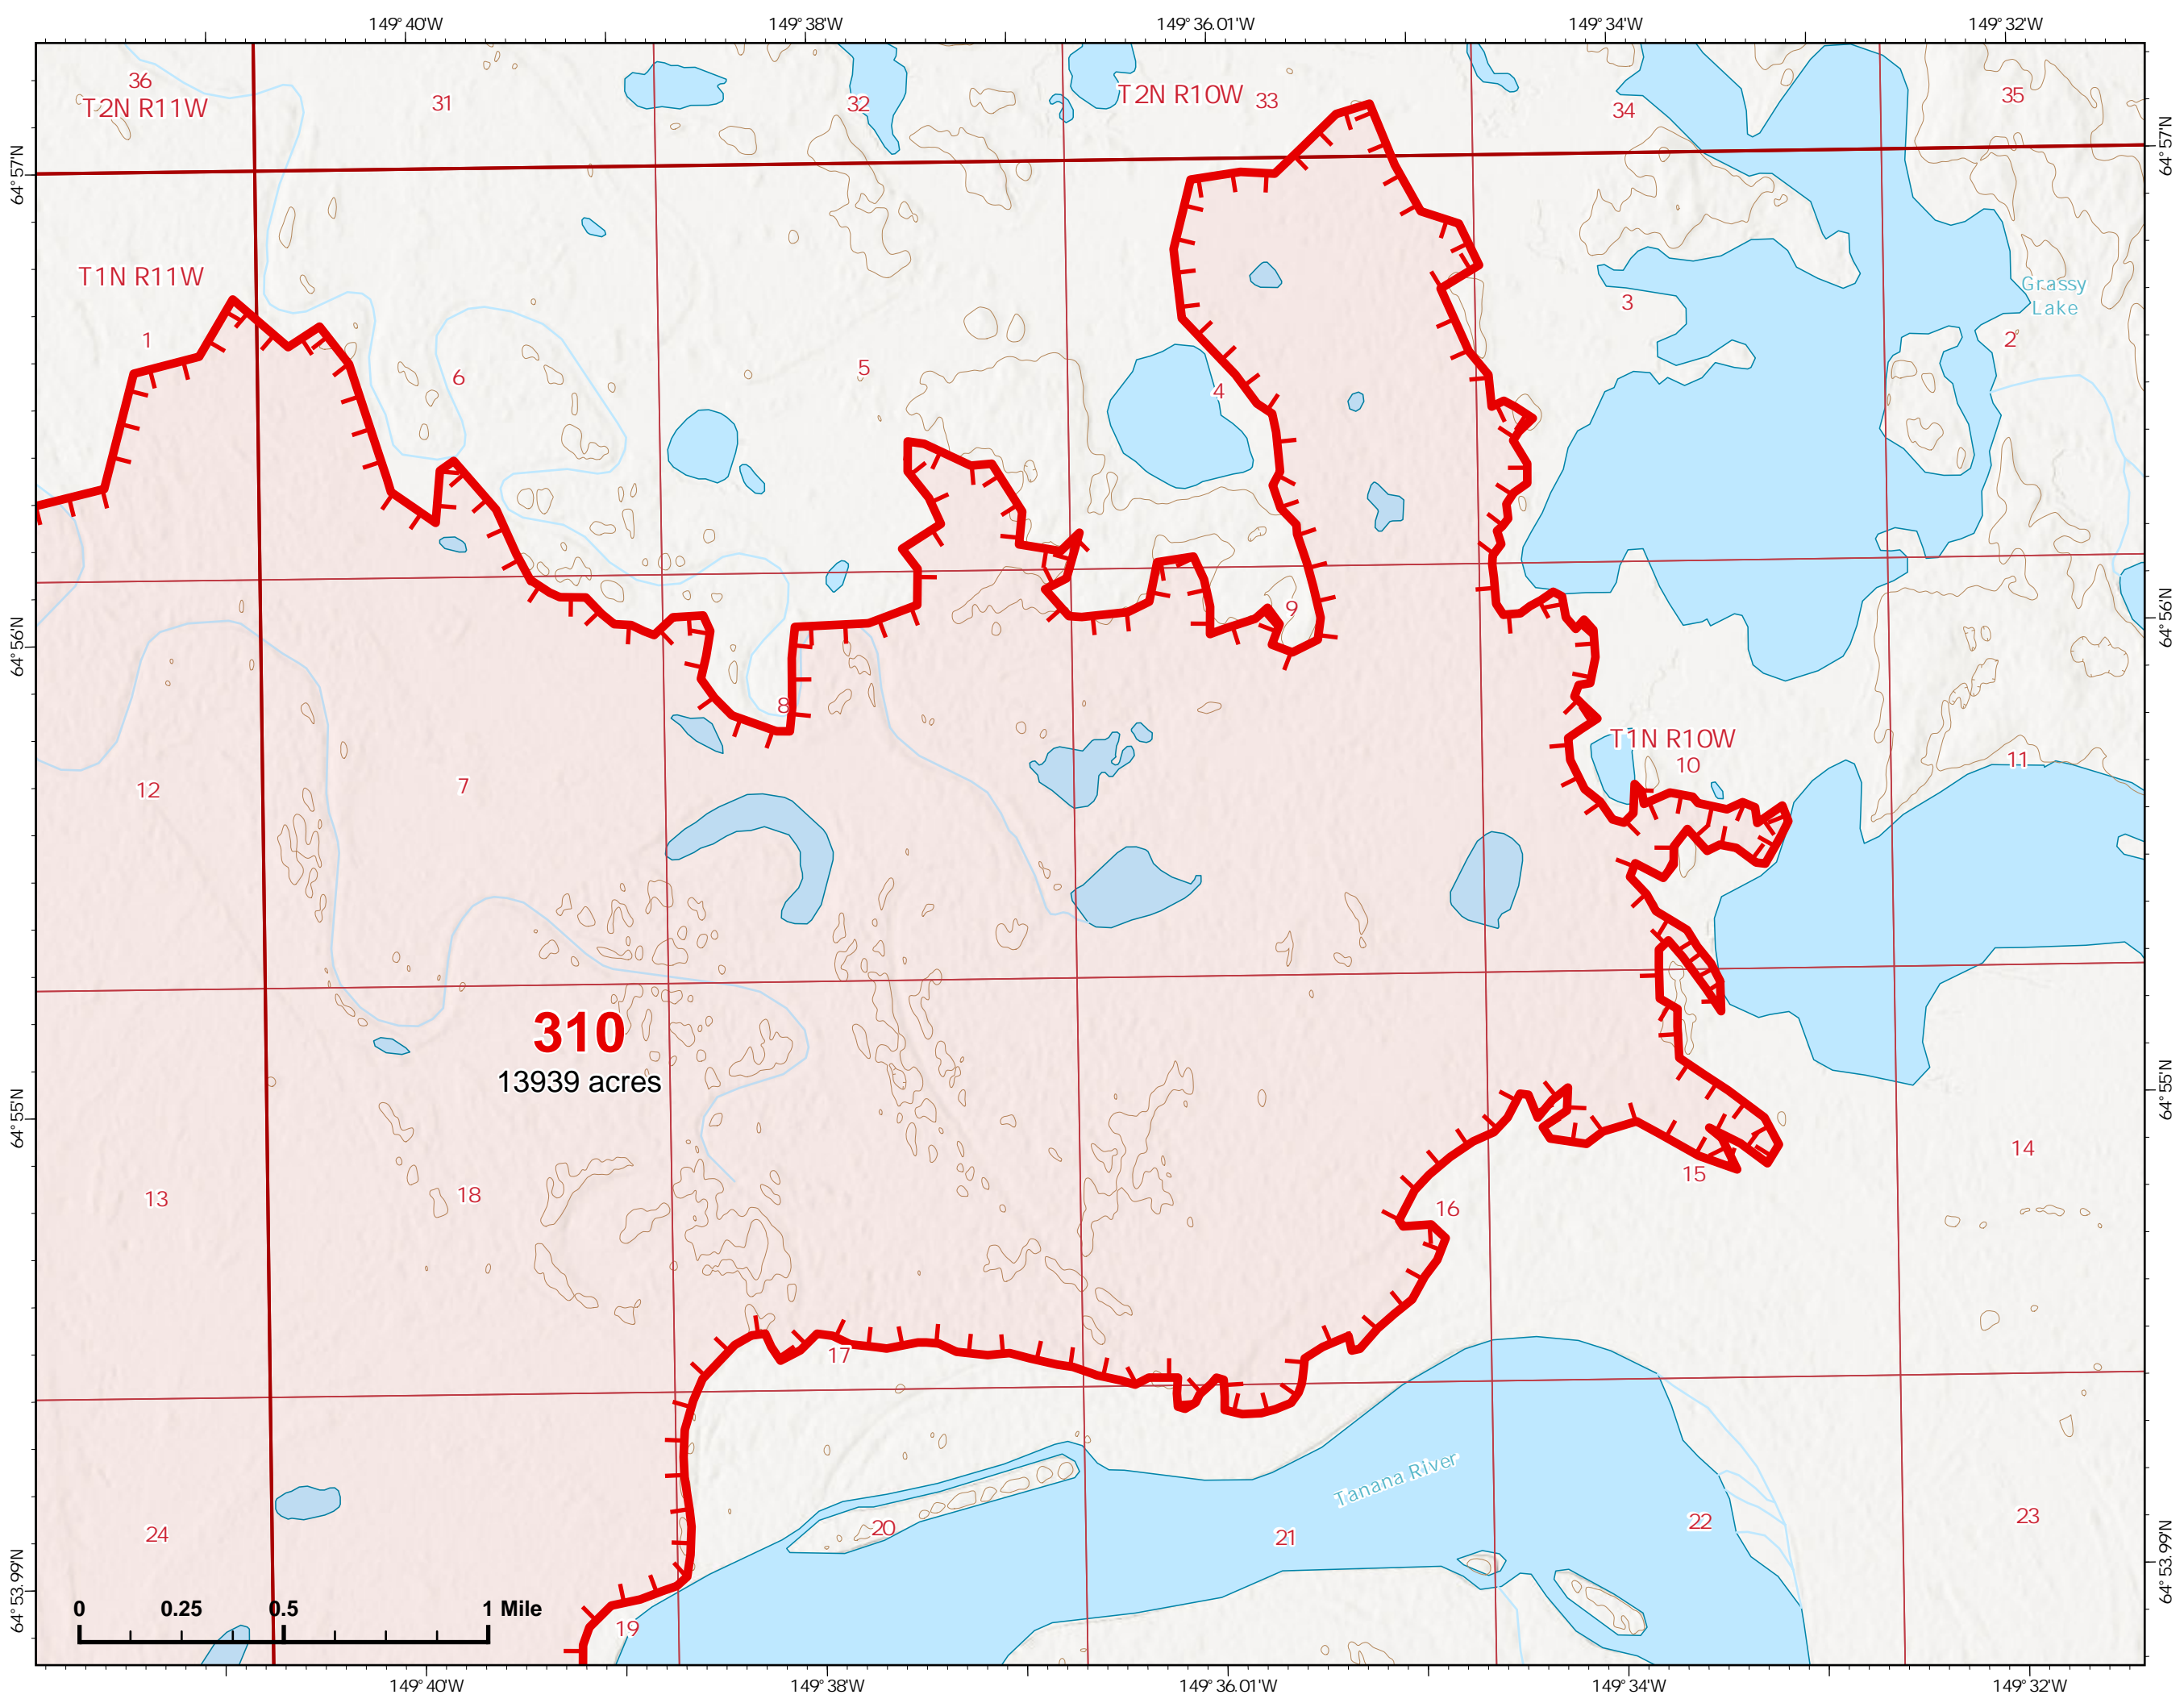

Z. Cravens
7/1/2022

IAP Map

Bean Complex
AKTAD231898
07/02/2022

Fire: 310 (Tanana River)

Page 310 - 4

-  Wildfire Daily Fire Perimeter
-  Uncontained

Z. Cravens
7/1/2022