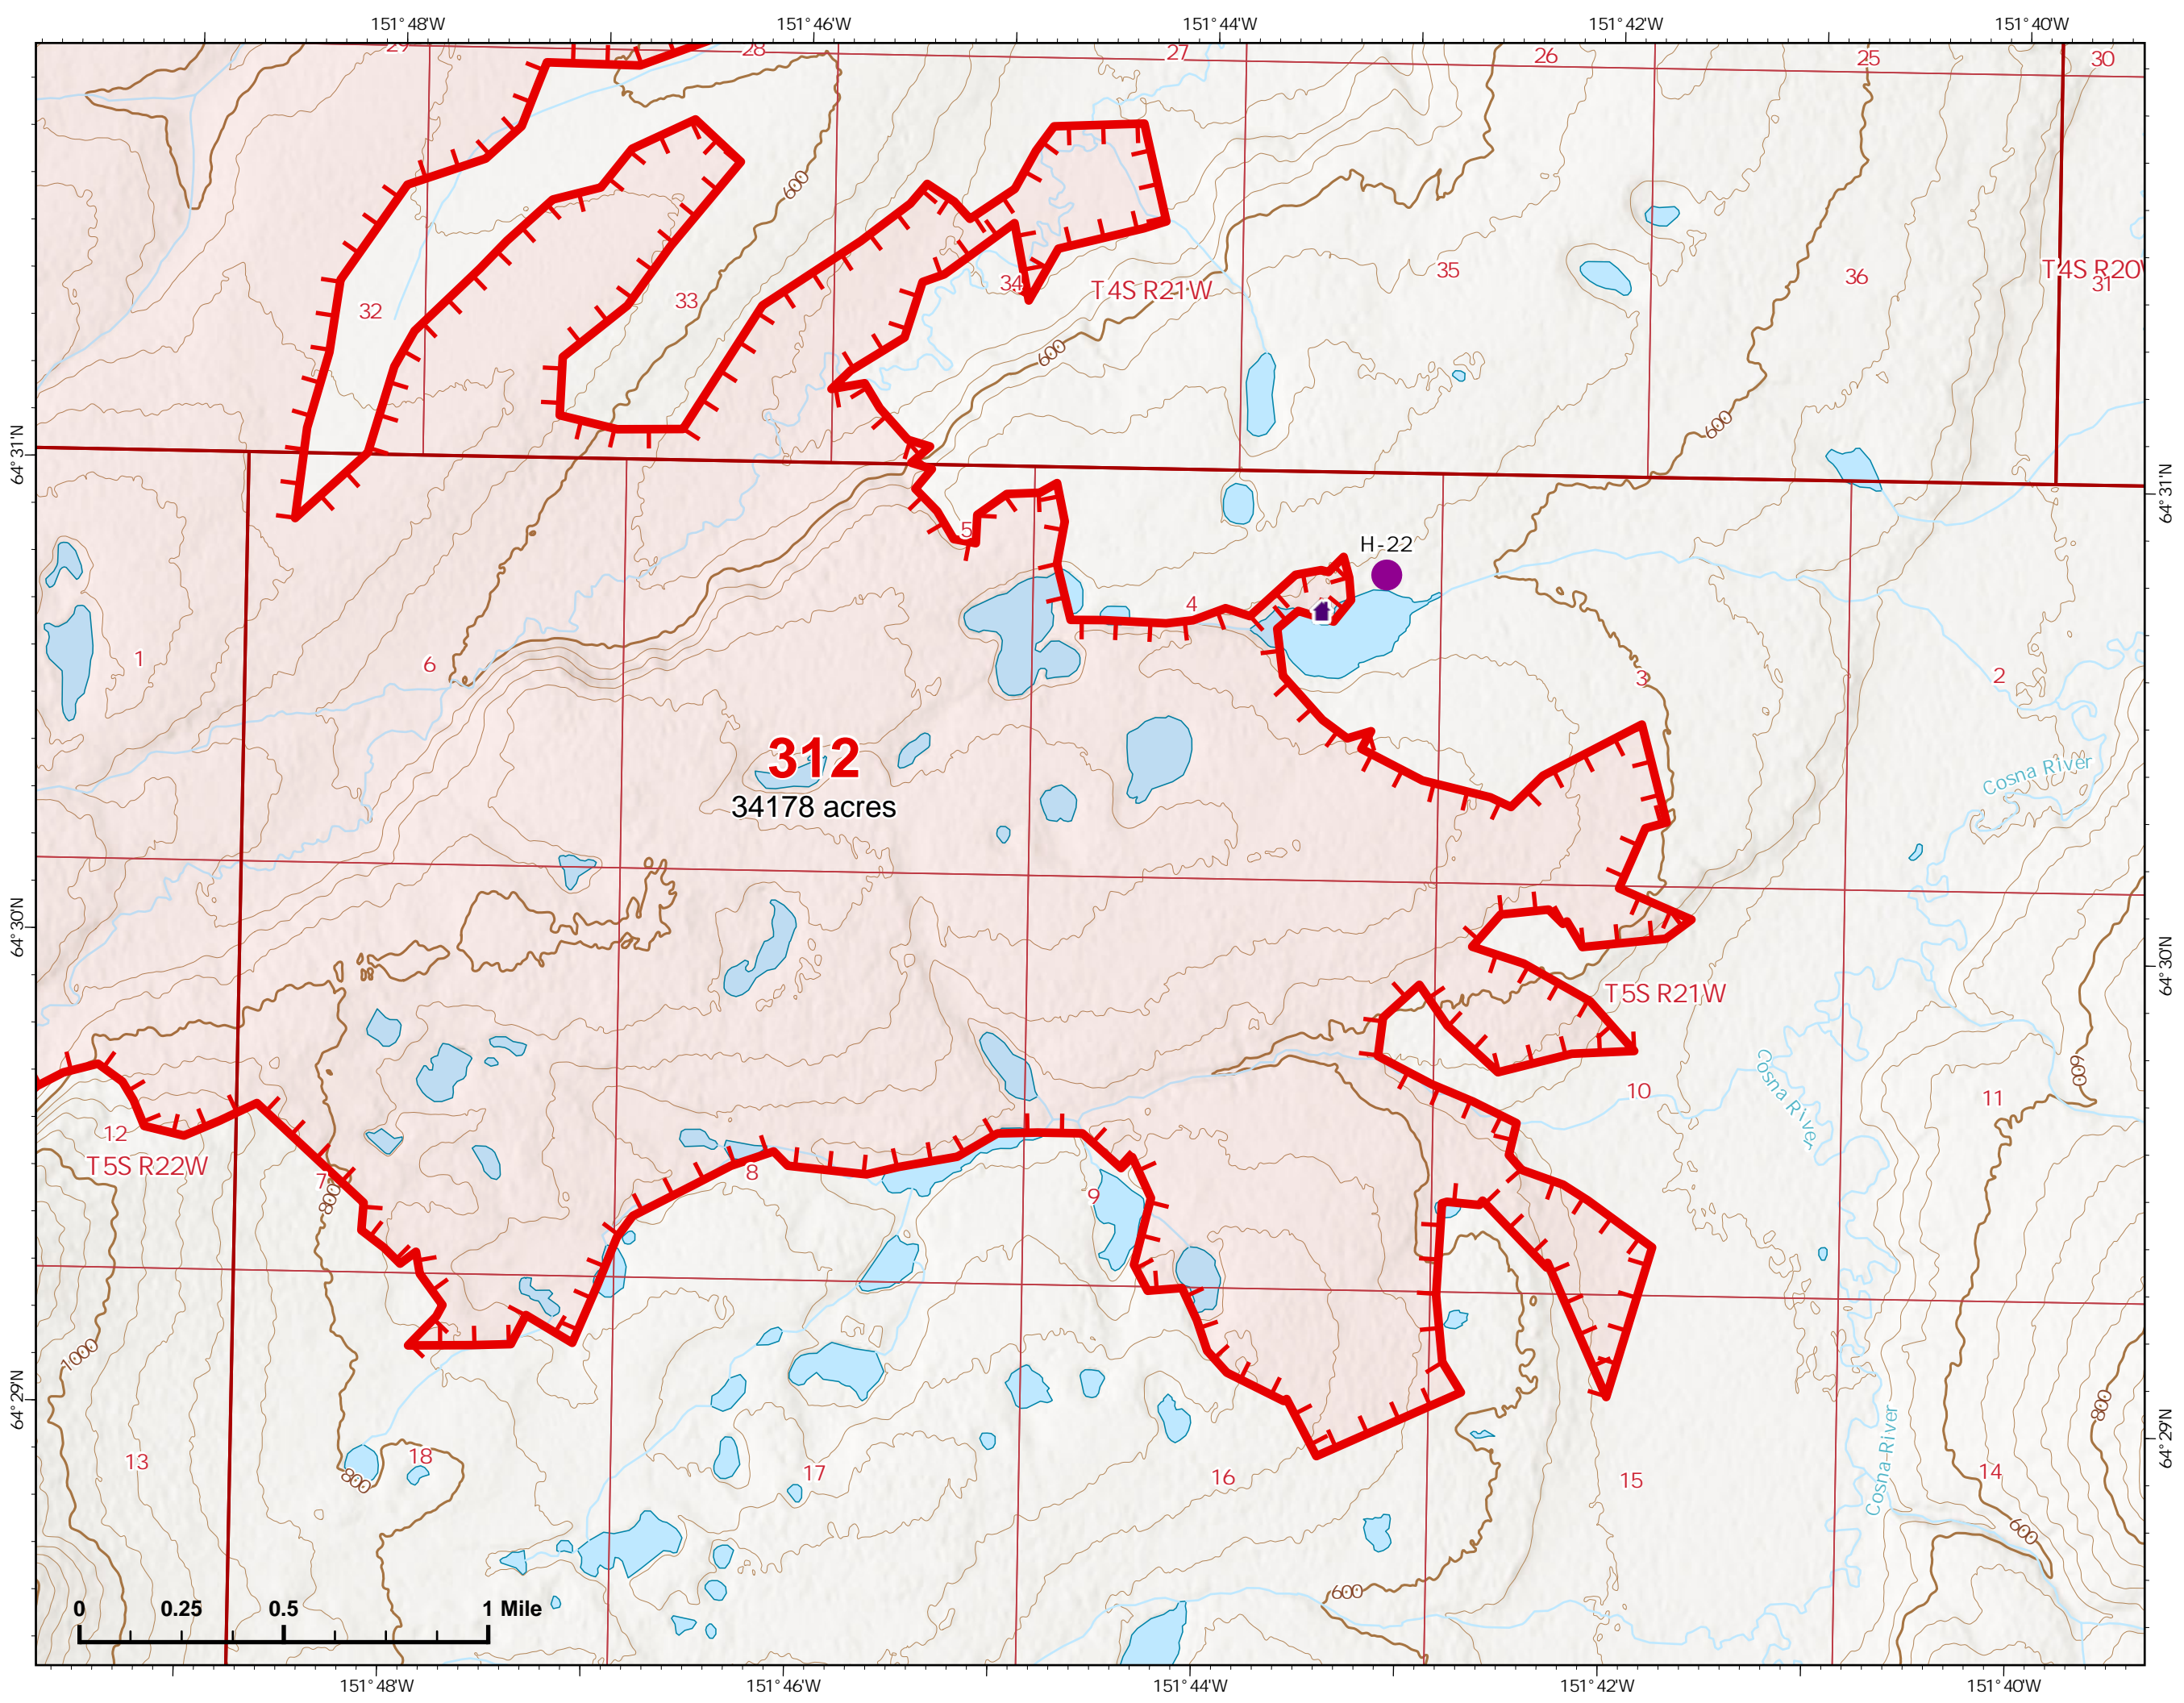

Fire: 312 (Bitzshitini)

Page 312 - 6

-  Wildfire Daily Fire Perimeter
-  Uncontained

Z. Cravens
7/1/2022

IAP Map

Bean Complex
AKTAD231898

07/02/2022

Fire: 312 (Bitzshitini)

Page 312 - 7

-  Helispot
-  Wildfire Daily Fire Perimeter
-  Uncontained
-  Structure

Z. Cravens
7/1/2022

IAP Map

Bean Complex
AKTAD231898

07/02/2022

Fire: 312 (Bitzshitini)

Page 312 - 8