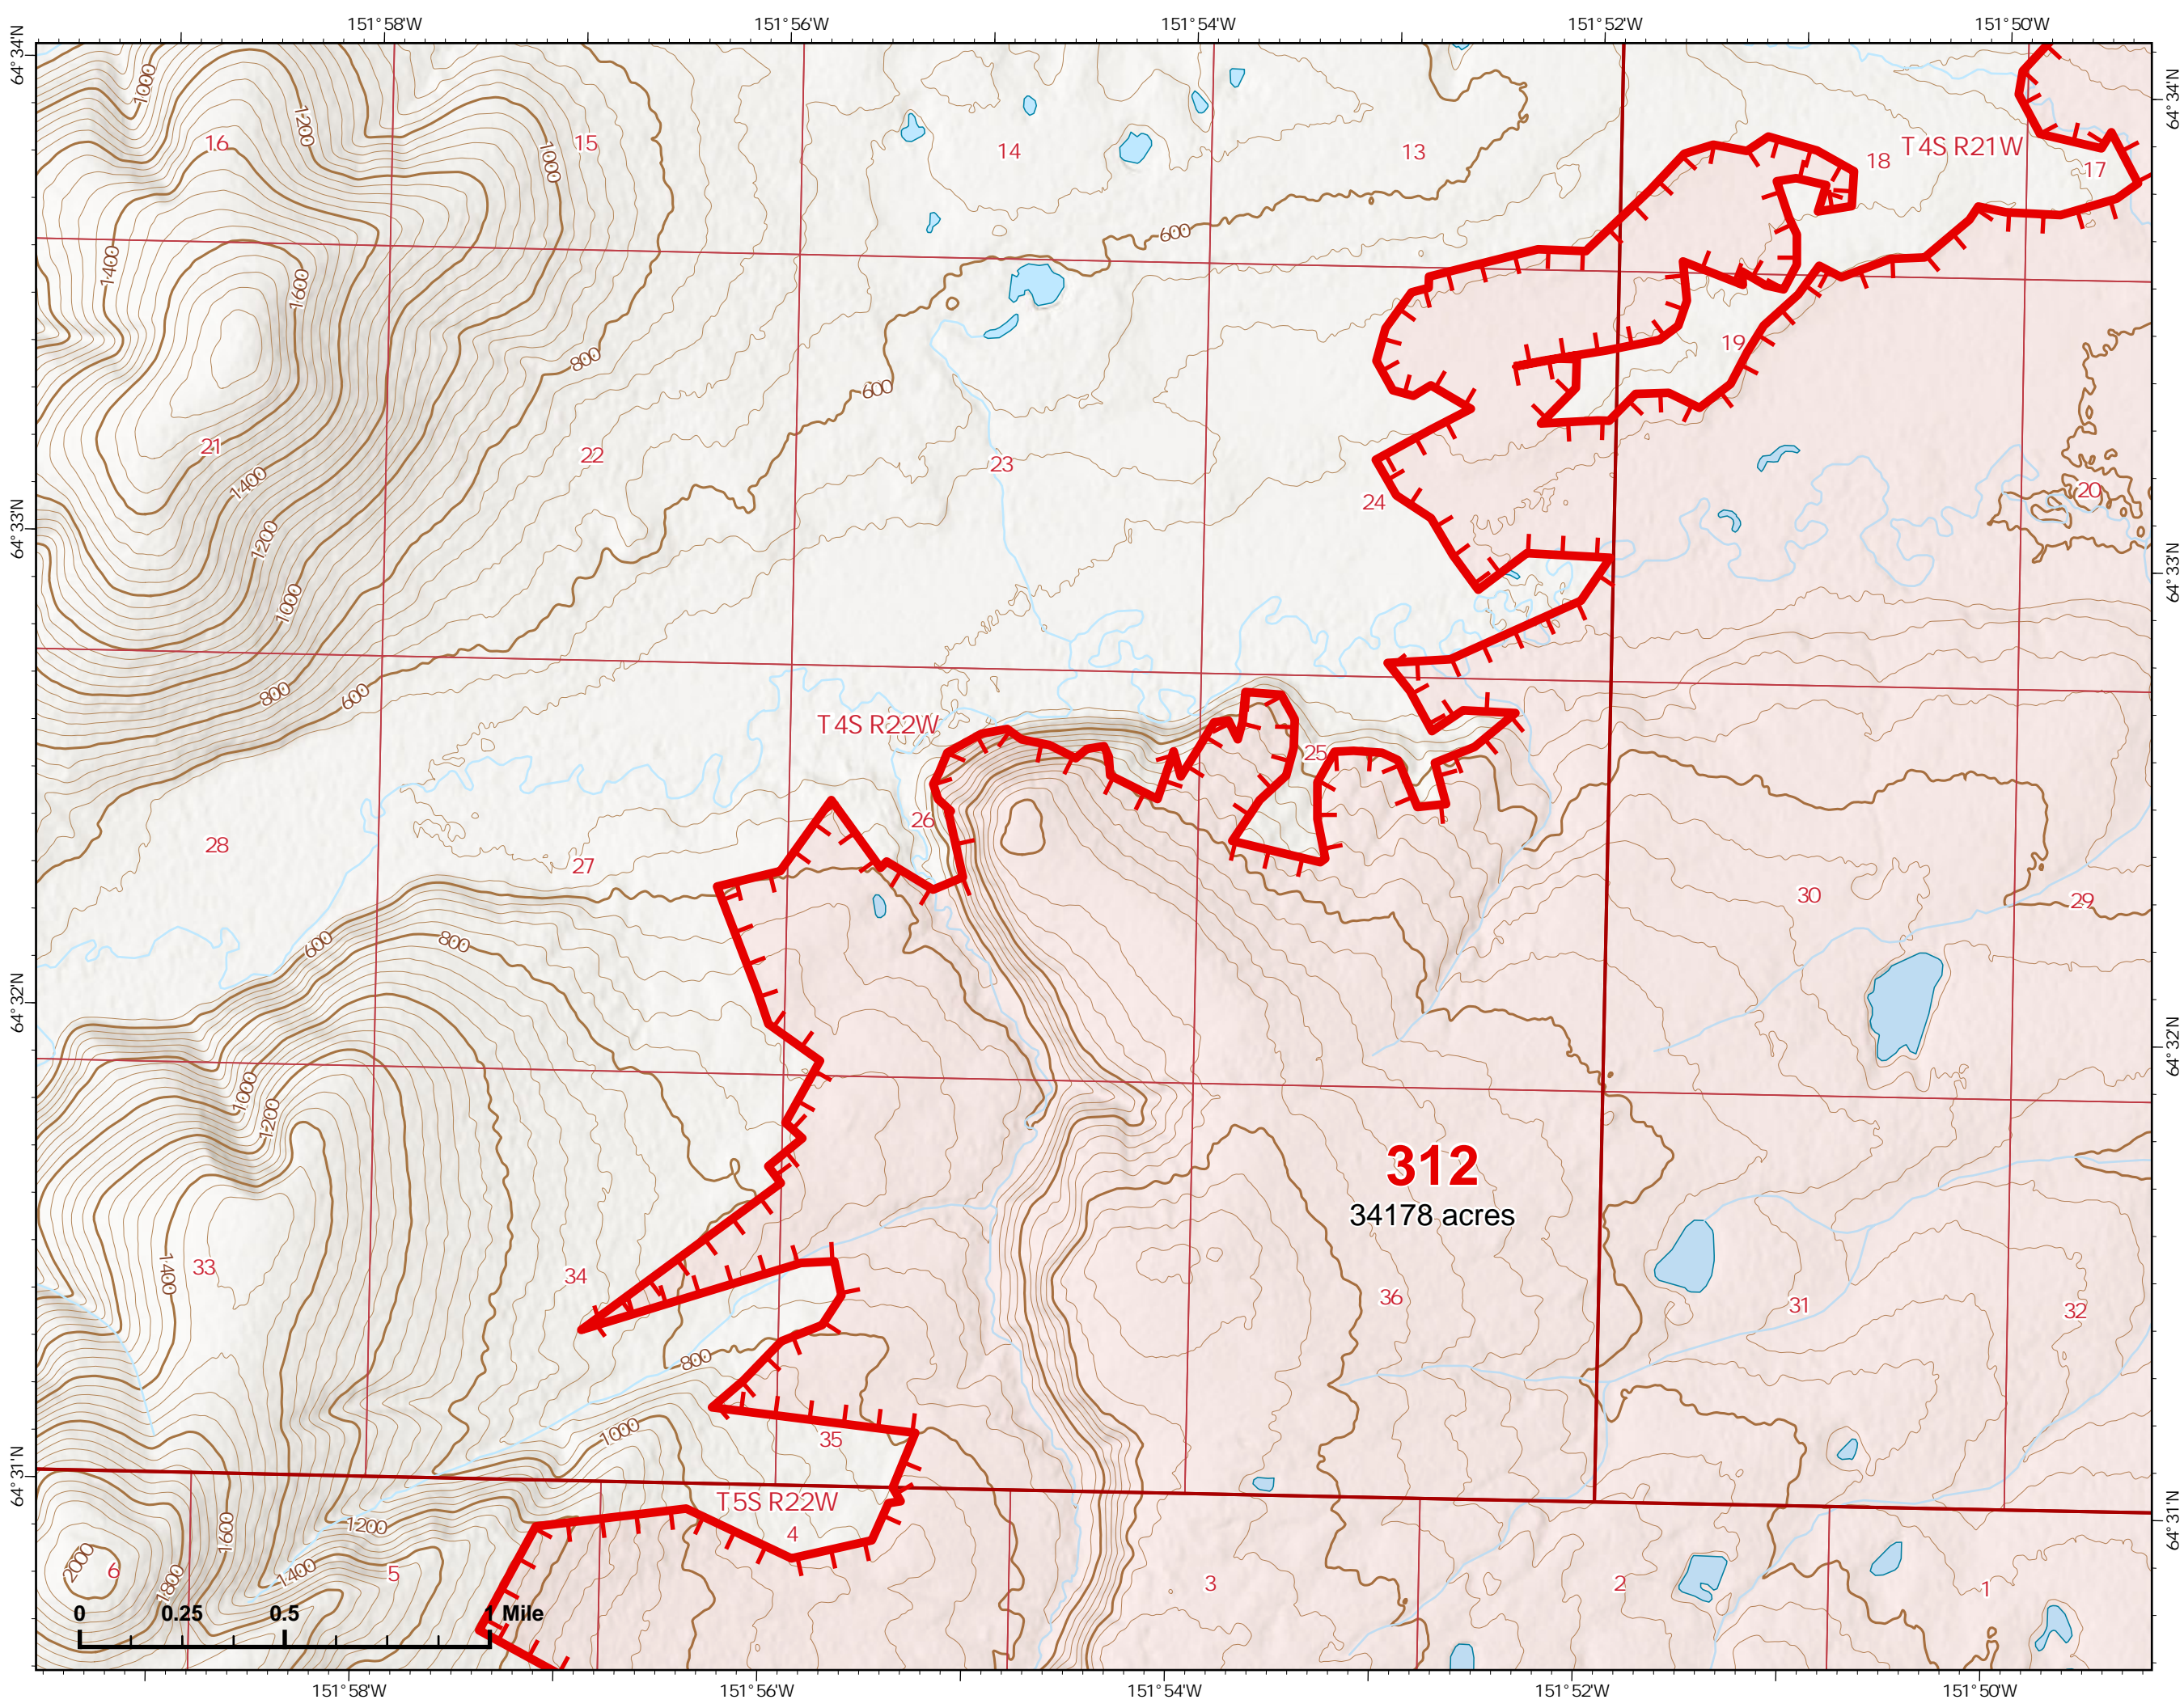

IAP Index Map

Bean Complex
AKTAD231898
07/02/2022

- Wildfire Daily Fire Perimeter
- Label Point
- Other Property
- Pump
- Water Tank
- Aerial Hazard
- Airstrip or Airport
- Aviation Check Point
- Dip Site
- Mobile Retardant Base
- Helispot
- Helibase
- Sling Site
- Unimproved Landing Area
- Division Break
- Branch Break
- Zone Break
- Medical
- Incident Command Post
- Drop Point
- Closure
- Camp
- Staging Area
- Lookout
- Hot Spot - Spot Fire

Z. Cravens
7/1/2022

IAP Map

Bean Complex
AKTAD231898

07/02/2022

Fire: 312 (Bitzshitini)

Page 312 - 1

-  Helispot
-  Wildfire Daily Fire Perimeter
-  Uncontained
-  Structure

312
34178 acres

Z. Cravens
7/1/2022

IAP Map

Bean Complex
AKTAD231898

07/02/2022

Fire: 312 (Bitzshitini)

Page 312 - 2

-  Helispot
-  Wildfire Daily Fire Perimeter
-  Uncontained

Z. Cravens
7/1/2022

IAP Map

Bean Complex
AKTAD231898

07/02/2022

Fire: 312 (Bitzshitini)

Page 312 - 3

-  Wildfire Daily Fire Perimeter
-  Uncontained

Z. Cravens
7/1/2022

IAP Map