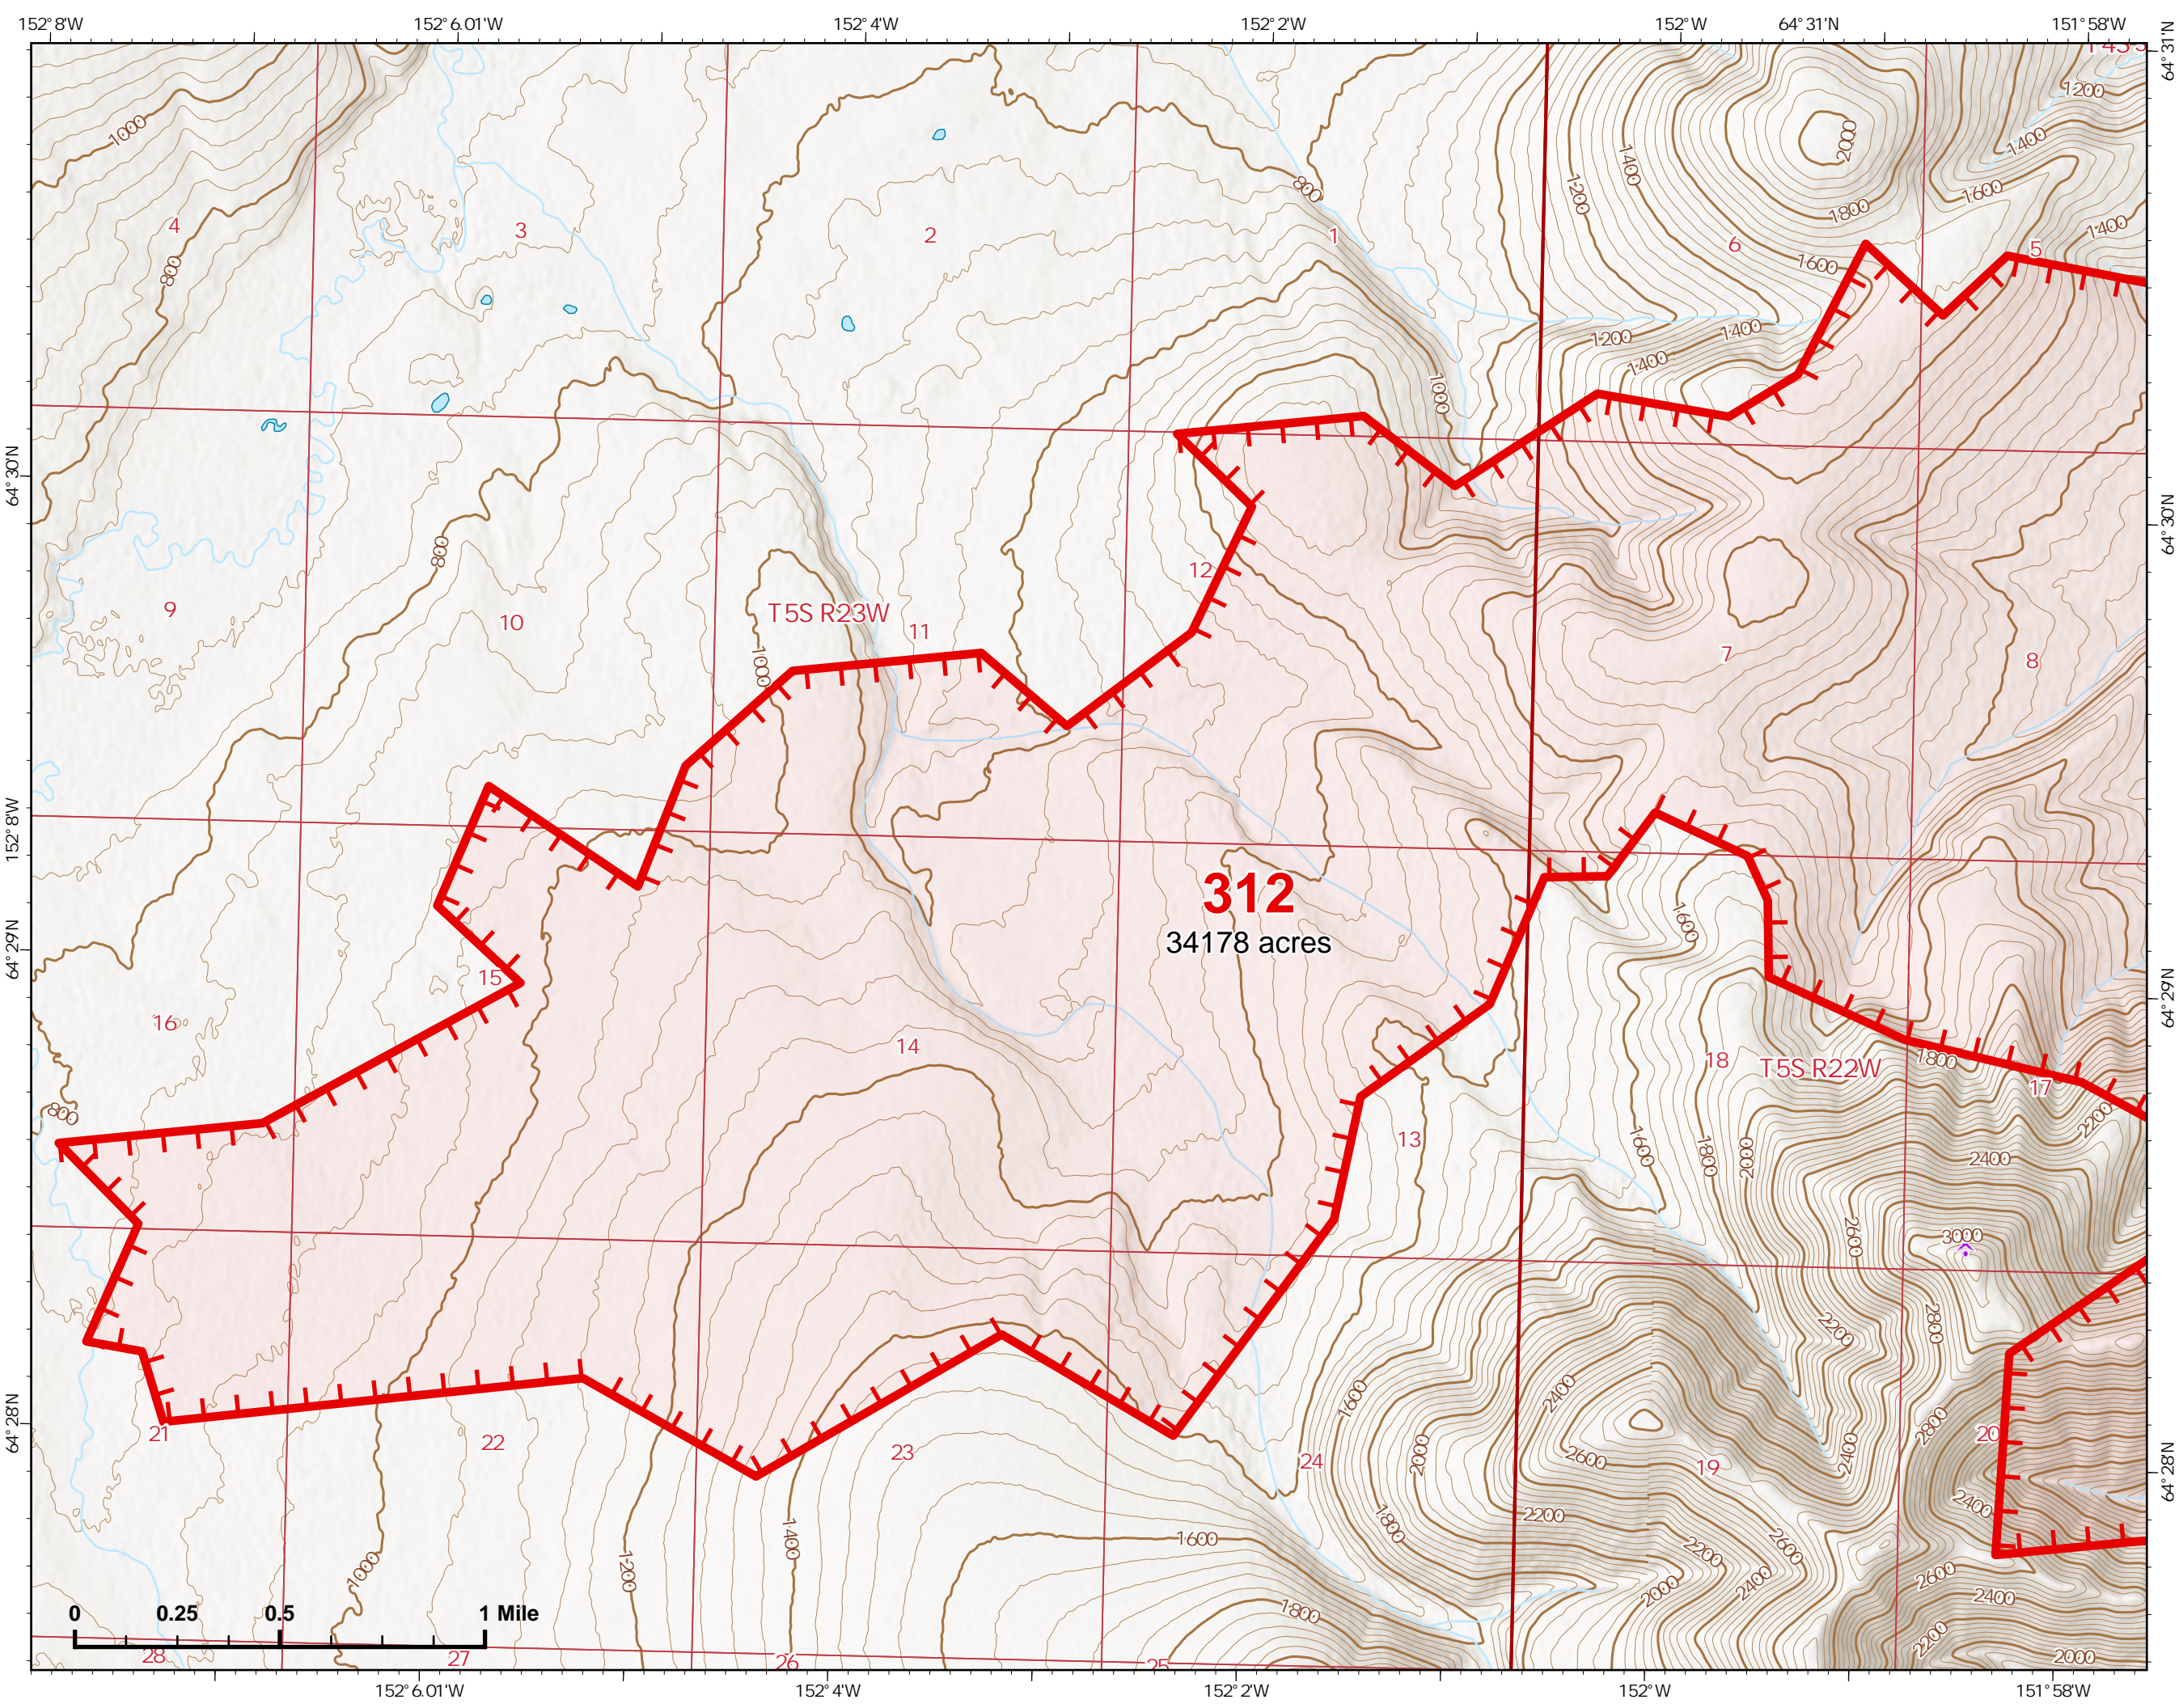

Z. Cravens
7/1/2022

IAP Map

Bean Complex
AKTAD231898

07/02/2022

Fire: 312 (Bitzshitini)

Page 312 - 1

-  Helispot
-  Wildfire Daily Fire Perimeter
-  Uncontained
-  Structure

312
34178 acres

Z. Cravens
7/1/2022

IAP Map

Bean Complex
AKTAD231898

07/02/2022

Fire: 312 (Bitzshitini)

Page 312 - 2

-  Helispot
-  Wildfire Daily Fire Perimeter
-  Uncontained

Z. Cravens
7/1/2022

IAP Map

Bean Complex
AKTAD231898

07/02/2022

Fire: 312 (Bitzshitini)

Page 312 - 3

-  Wildfire Daily Fire Perimeter
-  Uncontained

Z. Cravens
7/1/2022

IAP Map

Bean Complex
AKTAD231898

07/02/2022

Fire: 312 (Bitzshitini)

Page 312 - 4

-  Wildfire Daily Fire Perimeter
-  Uncontained
-  Communications

Z. Cravens
7/1/2022

IAP Map

Bean Complex
AKTAD231898