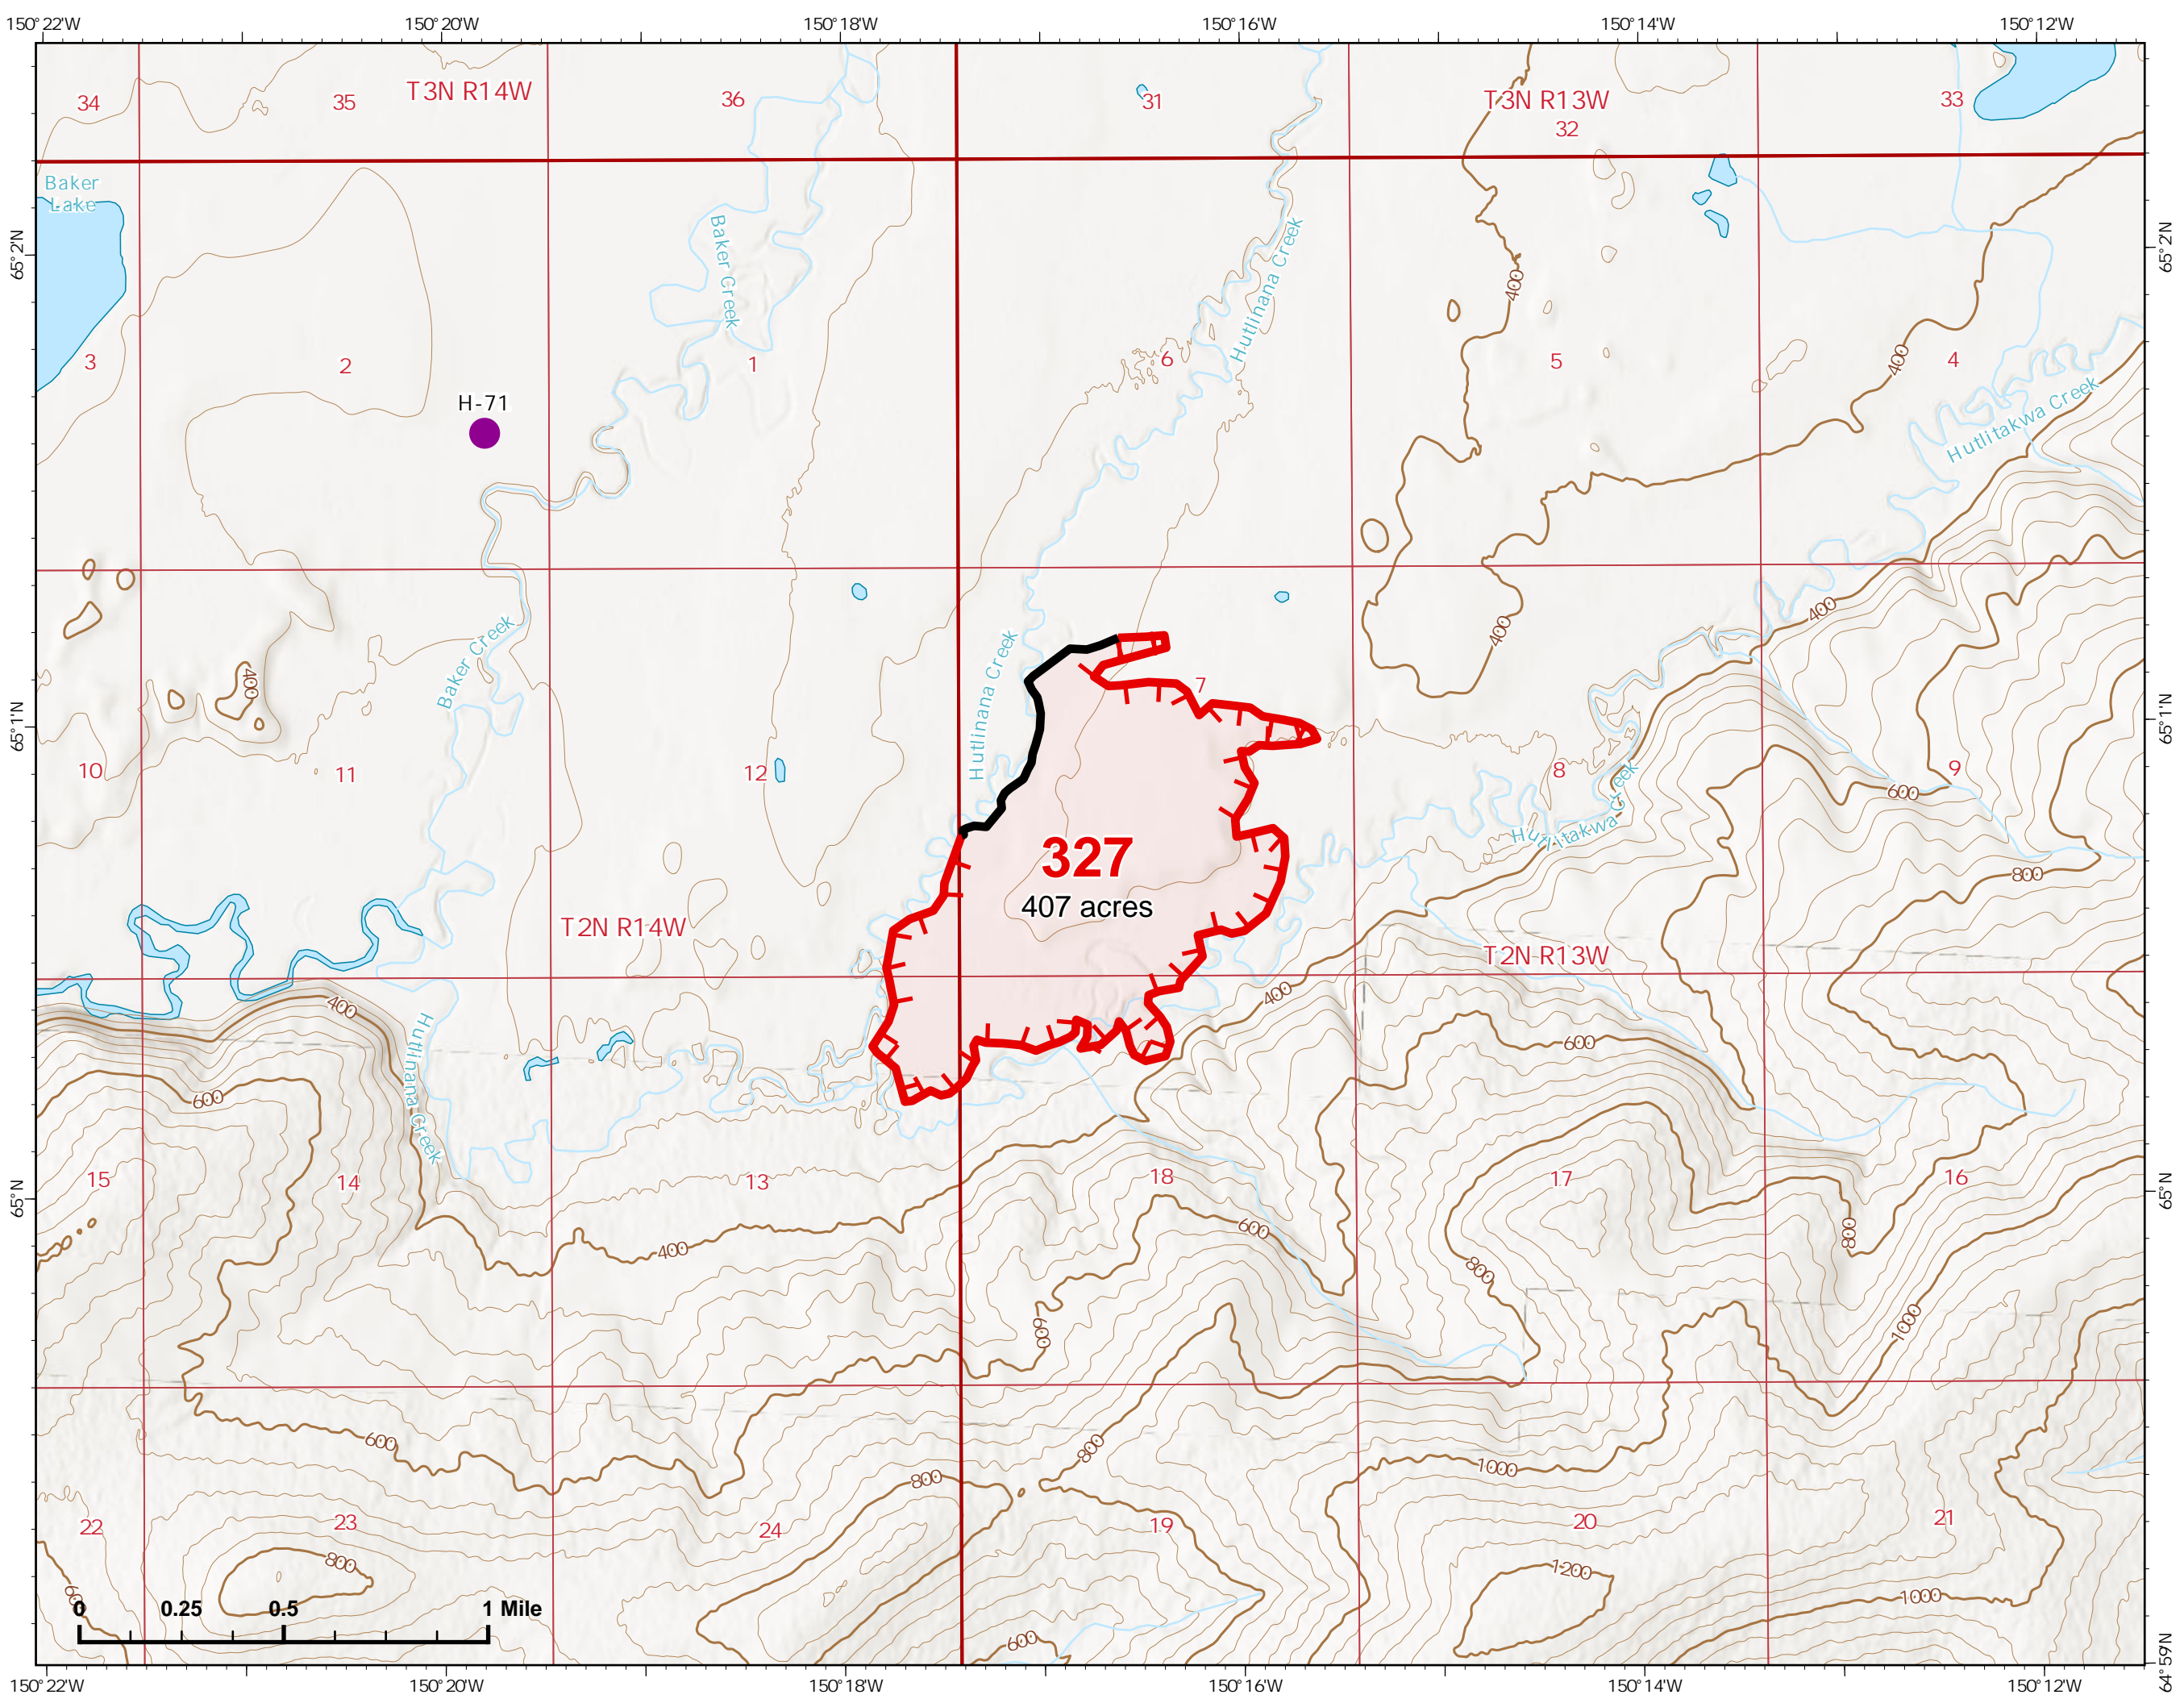

07/02/2022

Fire: 327 (Hutlinana)

Page 327 - 1

-  Helispot
-  Wildfire Daily Fire Perimeter
-  Contained
-  Uncontained

Z. Cravens
7/1/2022

IAP Map

Bean Complex
AKTAD231898
07/02/2022

Fire: 310 (Tanana River)

Page 310 - 1

-  Wildfire Daily Fire Perimeter
-  Uncontained

310 - 3

Z. Cravens
7/1/2022

IAP Map

Bean Complex
AKTAD231898
07/02/2022

Fire: 310 (Tanana River)

Page 310 - 2