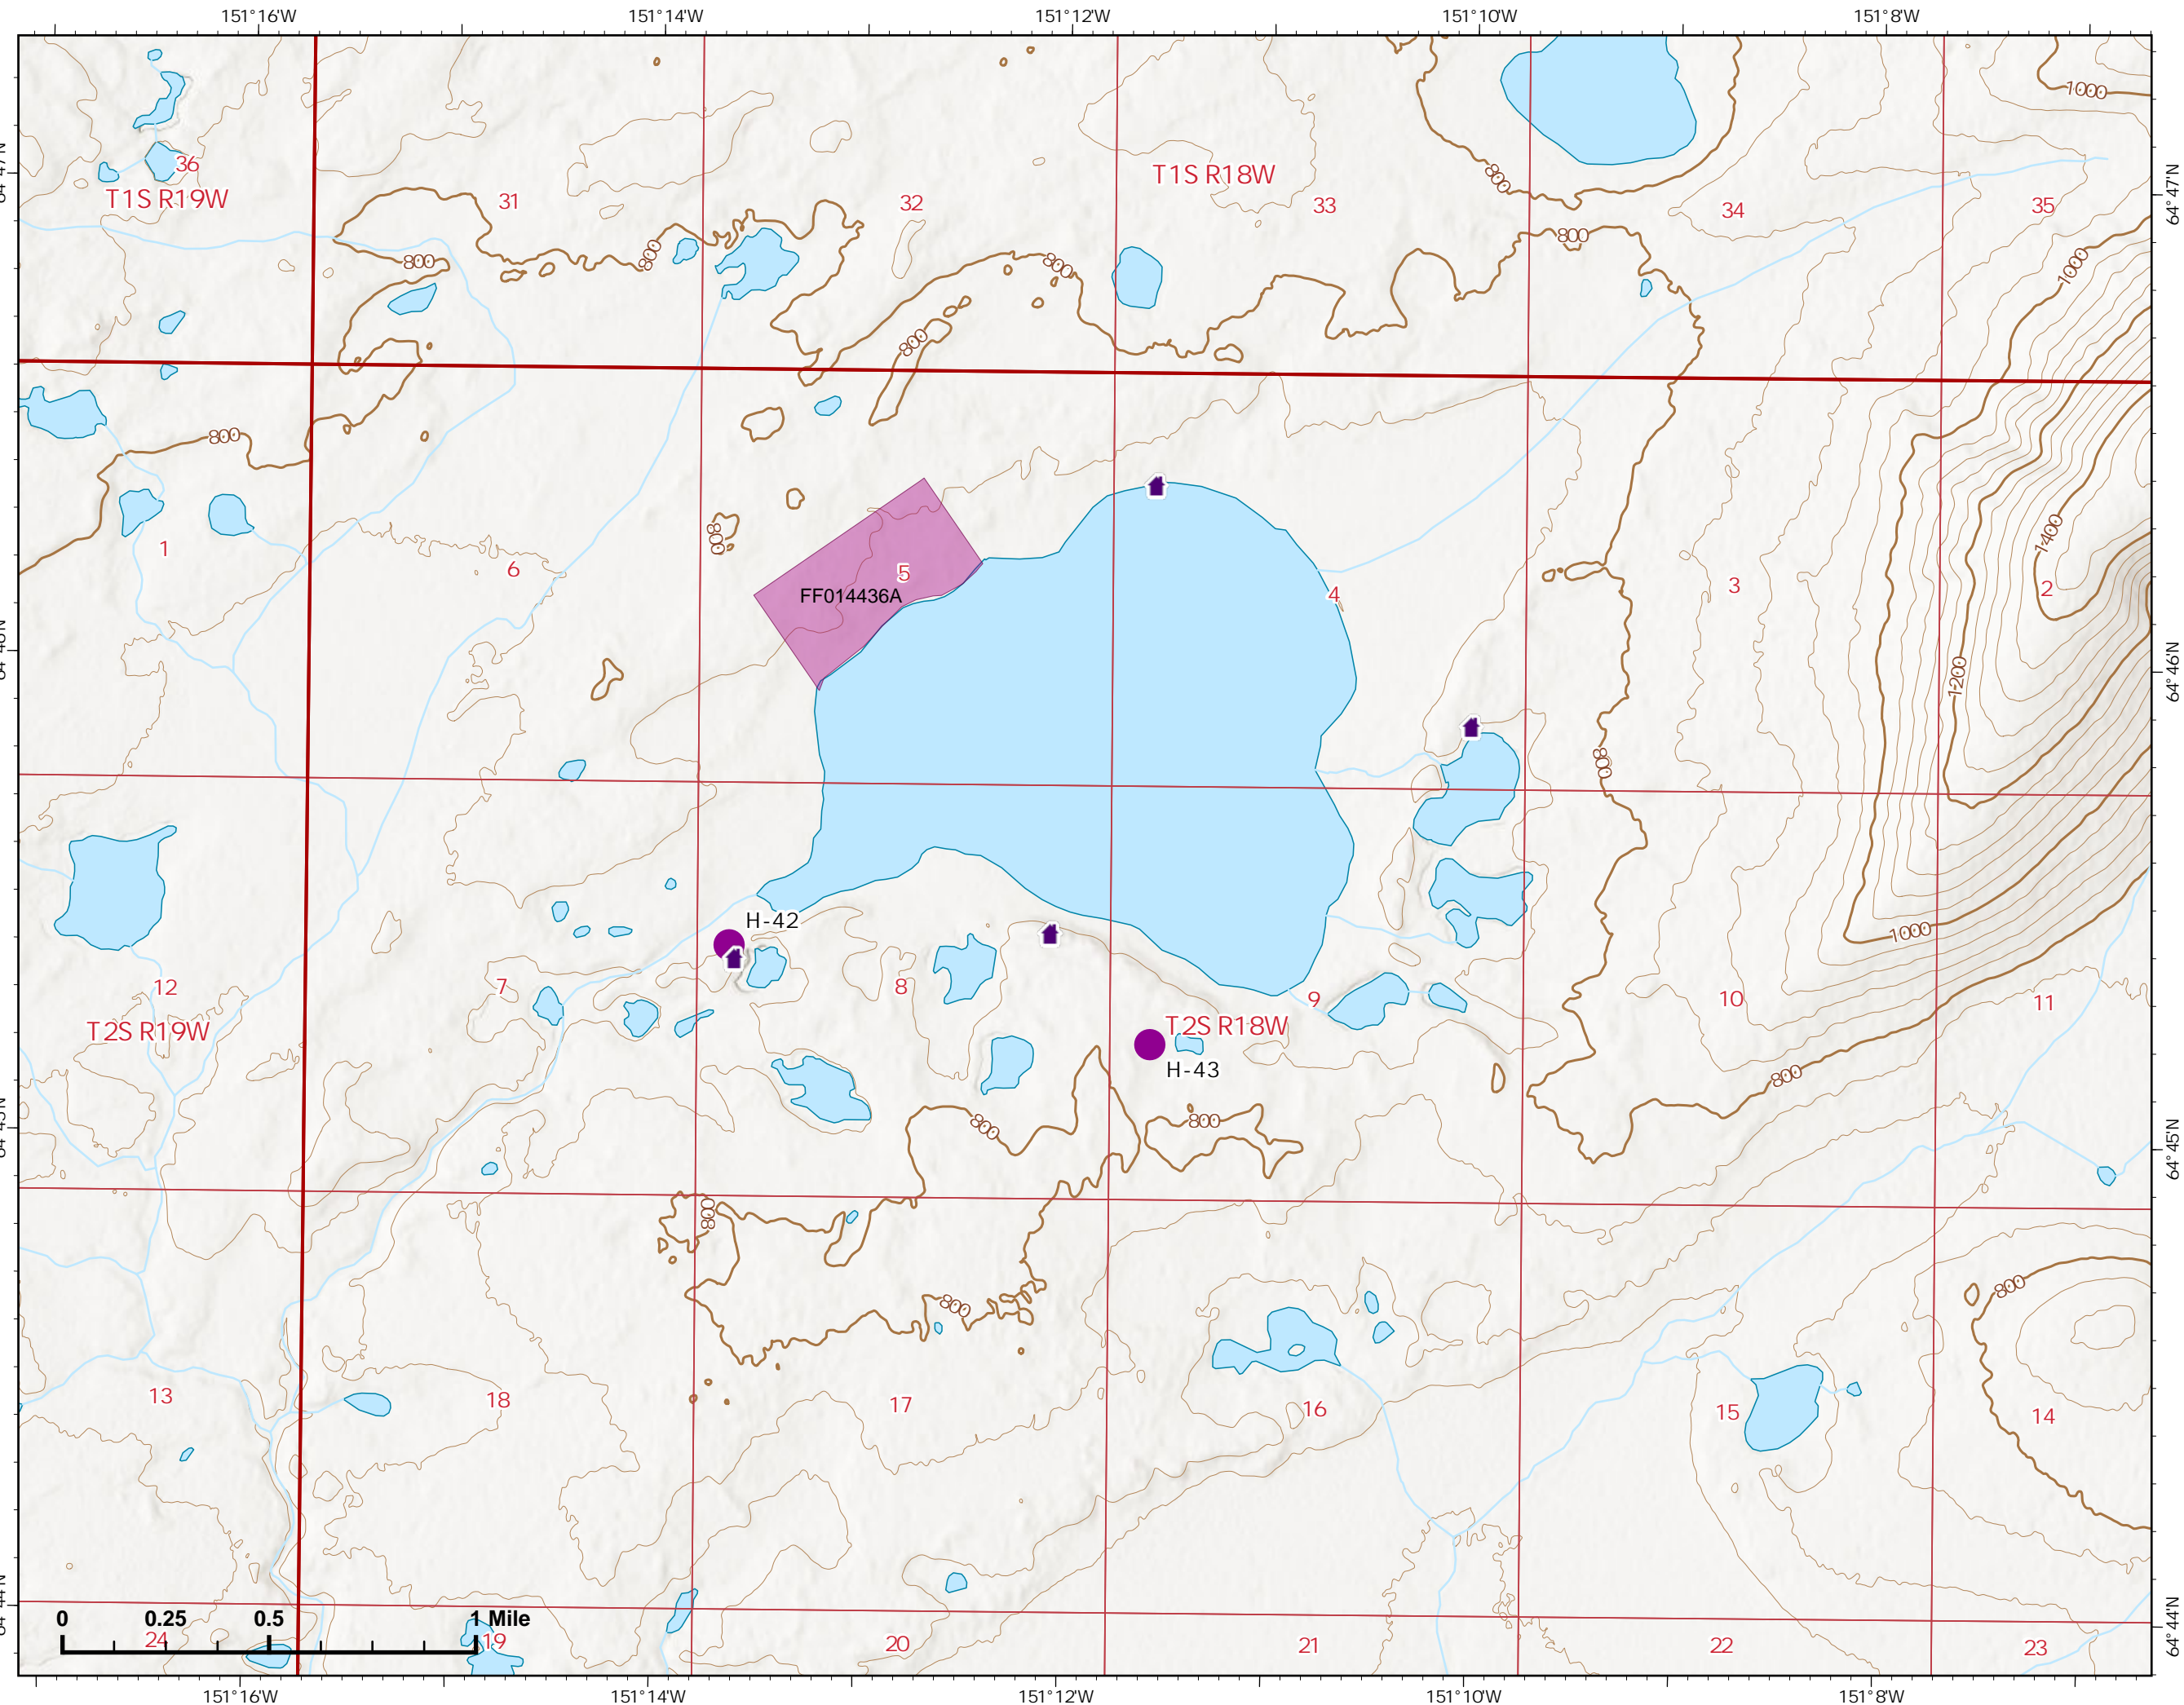

IAP Map

Bean Complex
AKTAD231898

07/02/2022

Fire: 343 ()

Page 343 - 3

- Helispot
- Structure
- Native Allotments

Z. Cravens
7/1/2022