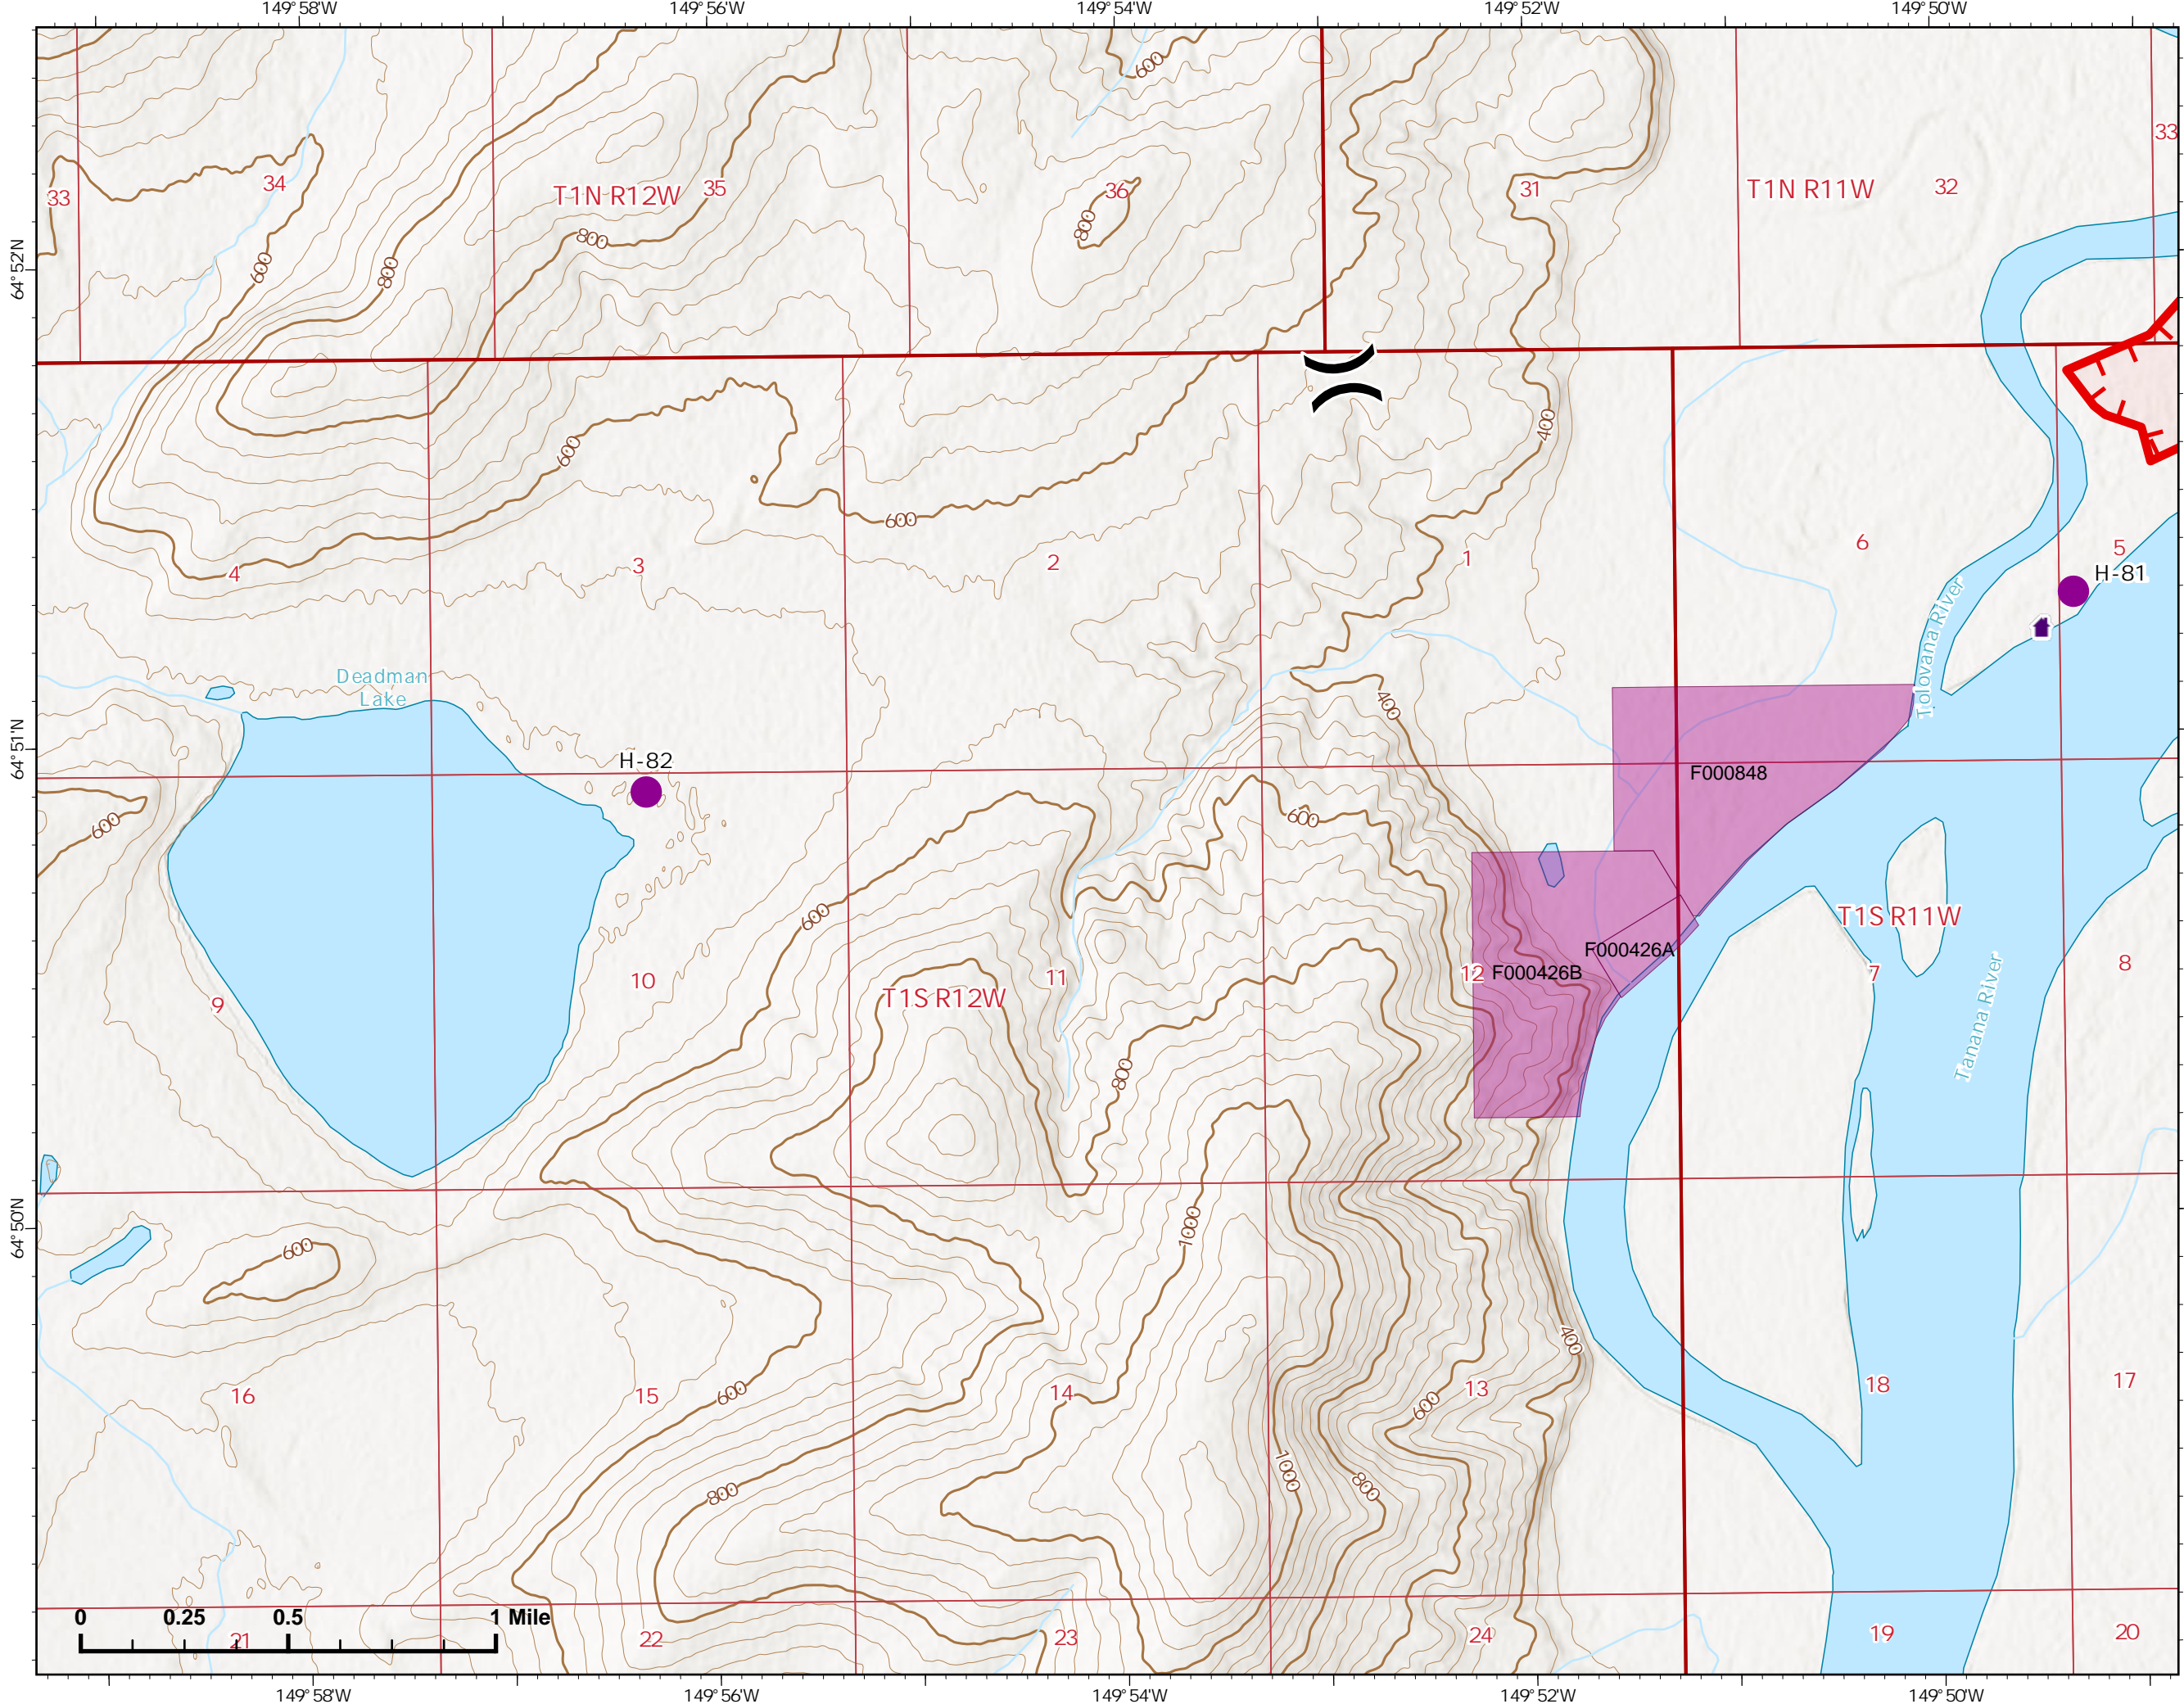

07/02/2022

Fire: 327 (Hutlinana)

Page 327 - 1

-  Helispot
-  Wildfire Daily Fire Perimeter
-  Contained
-  Uncontained

Z. Cravens
7/1/2022

IAP Map

Bean Complex
AKTAD231898
07/02/2022

Fire: 310 (Tanana River)

Page 310 - 1

-  Wildfire Daily Fire Perimeter
-  Uncontained

310 - 3

Z. Cravens
7/1/2022

IAP Map

Bean Complex
AKTAD231898
07/02/2022

Fire: 310 (Tanana River)

Page 310 - 2

-  Helispot
-  Wildfire Daily Fire Perimeter
-  Uncontained
-  Structure

Z. Cravens
7/1/2022

IAP Map

Bean Complex
AKTAD231898

07/02/2022

Fire: 310 (Tanana River)

Page 310 - 3

-  Helispot
-  Division Break
-  Wildfire Daily Fire Perimeter
-  Uncontained
-  Structure
-  Native Allotments