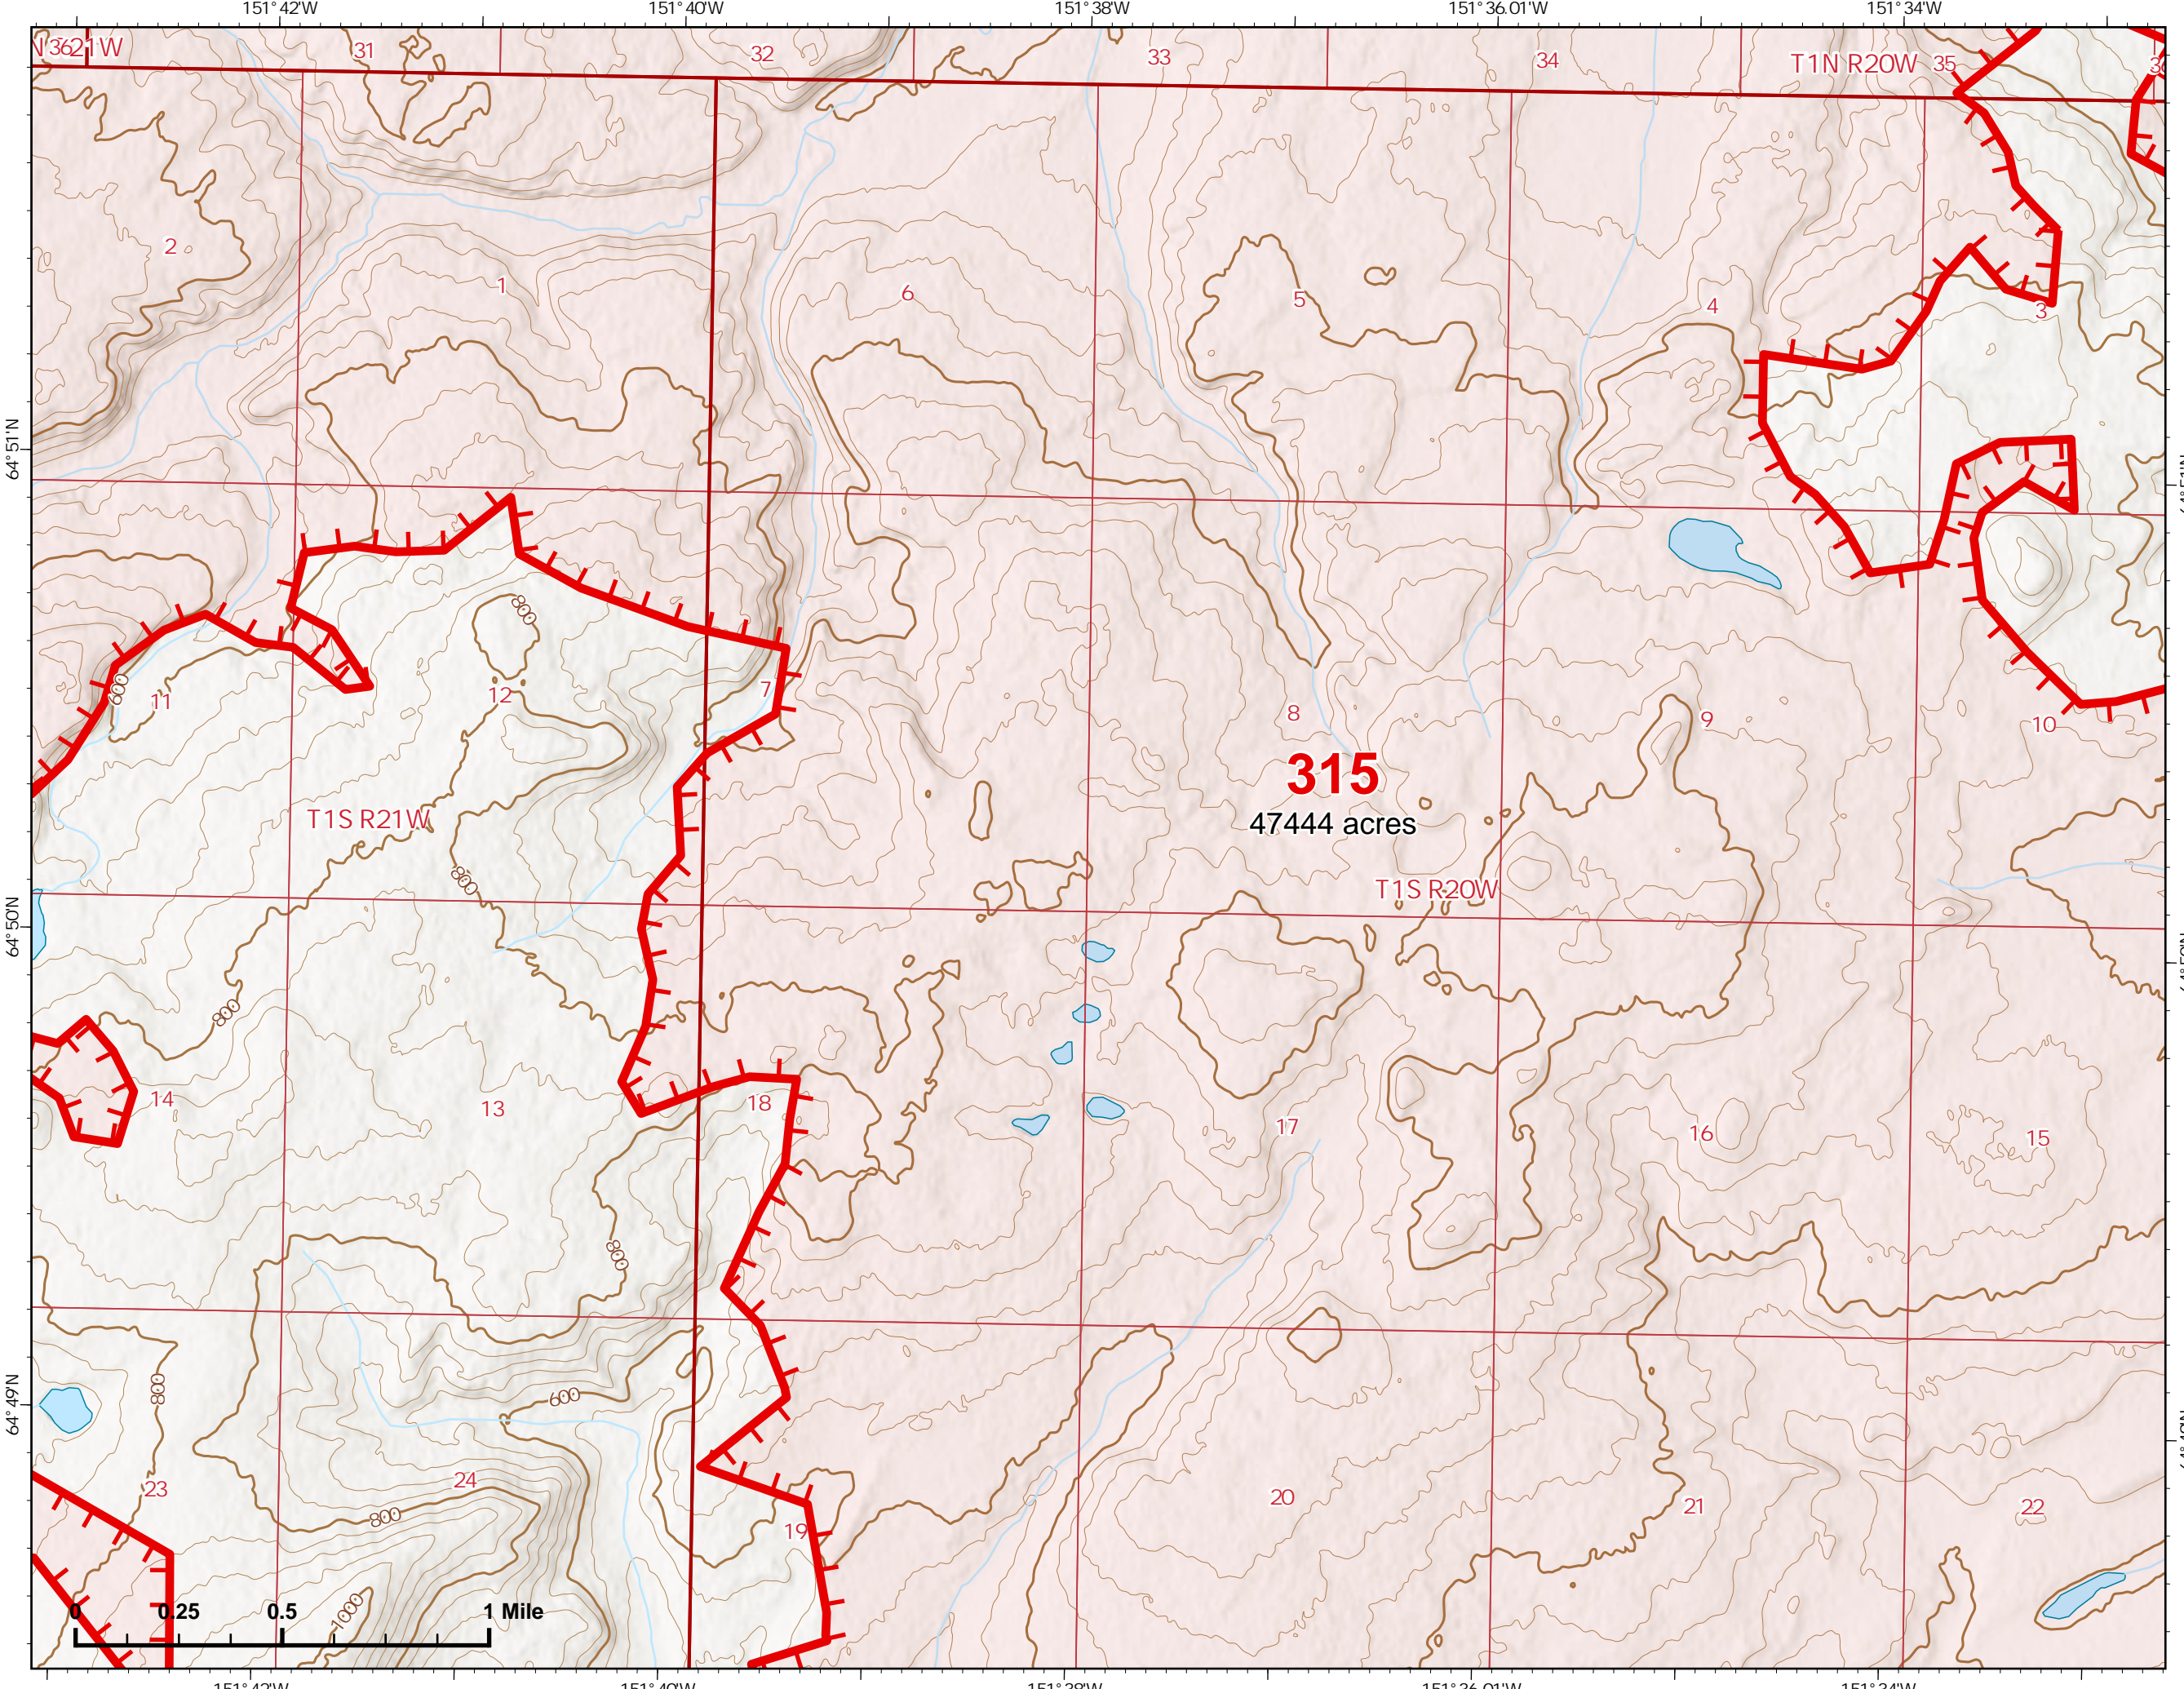

IAP Map

Bean Complex
AKTAD231898

07/02/2022

Fire: 315 (Chitanana)

Page 315 - 3

-  Wildfire Daily Fire Perimeter
-  Uncontained

Z. Cravens
7/1/2022

IAP Map