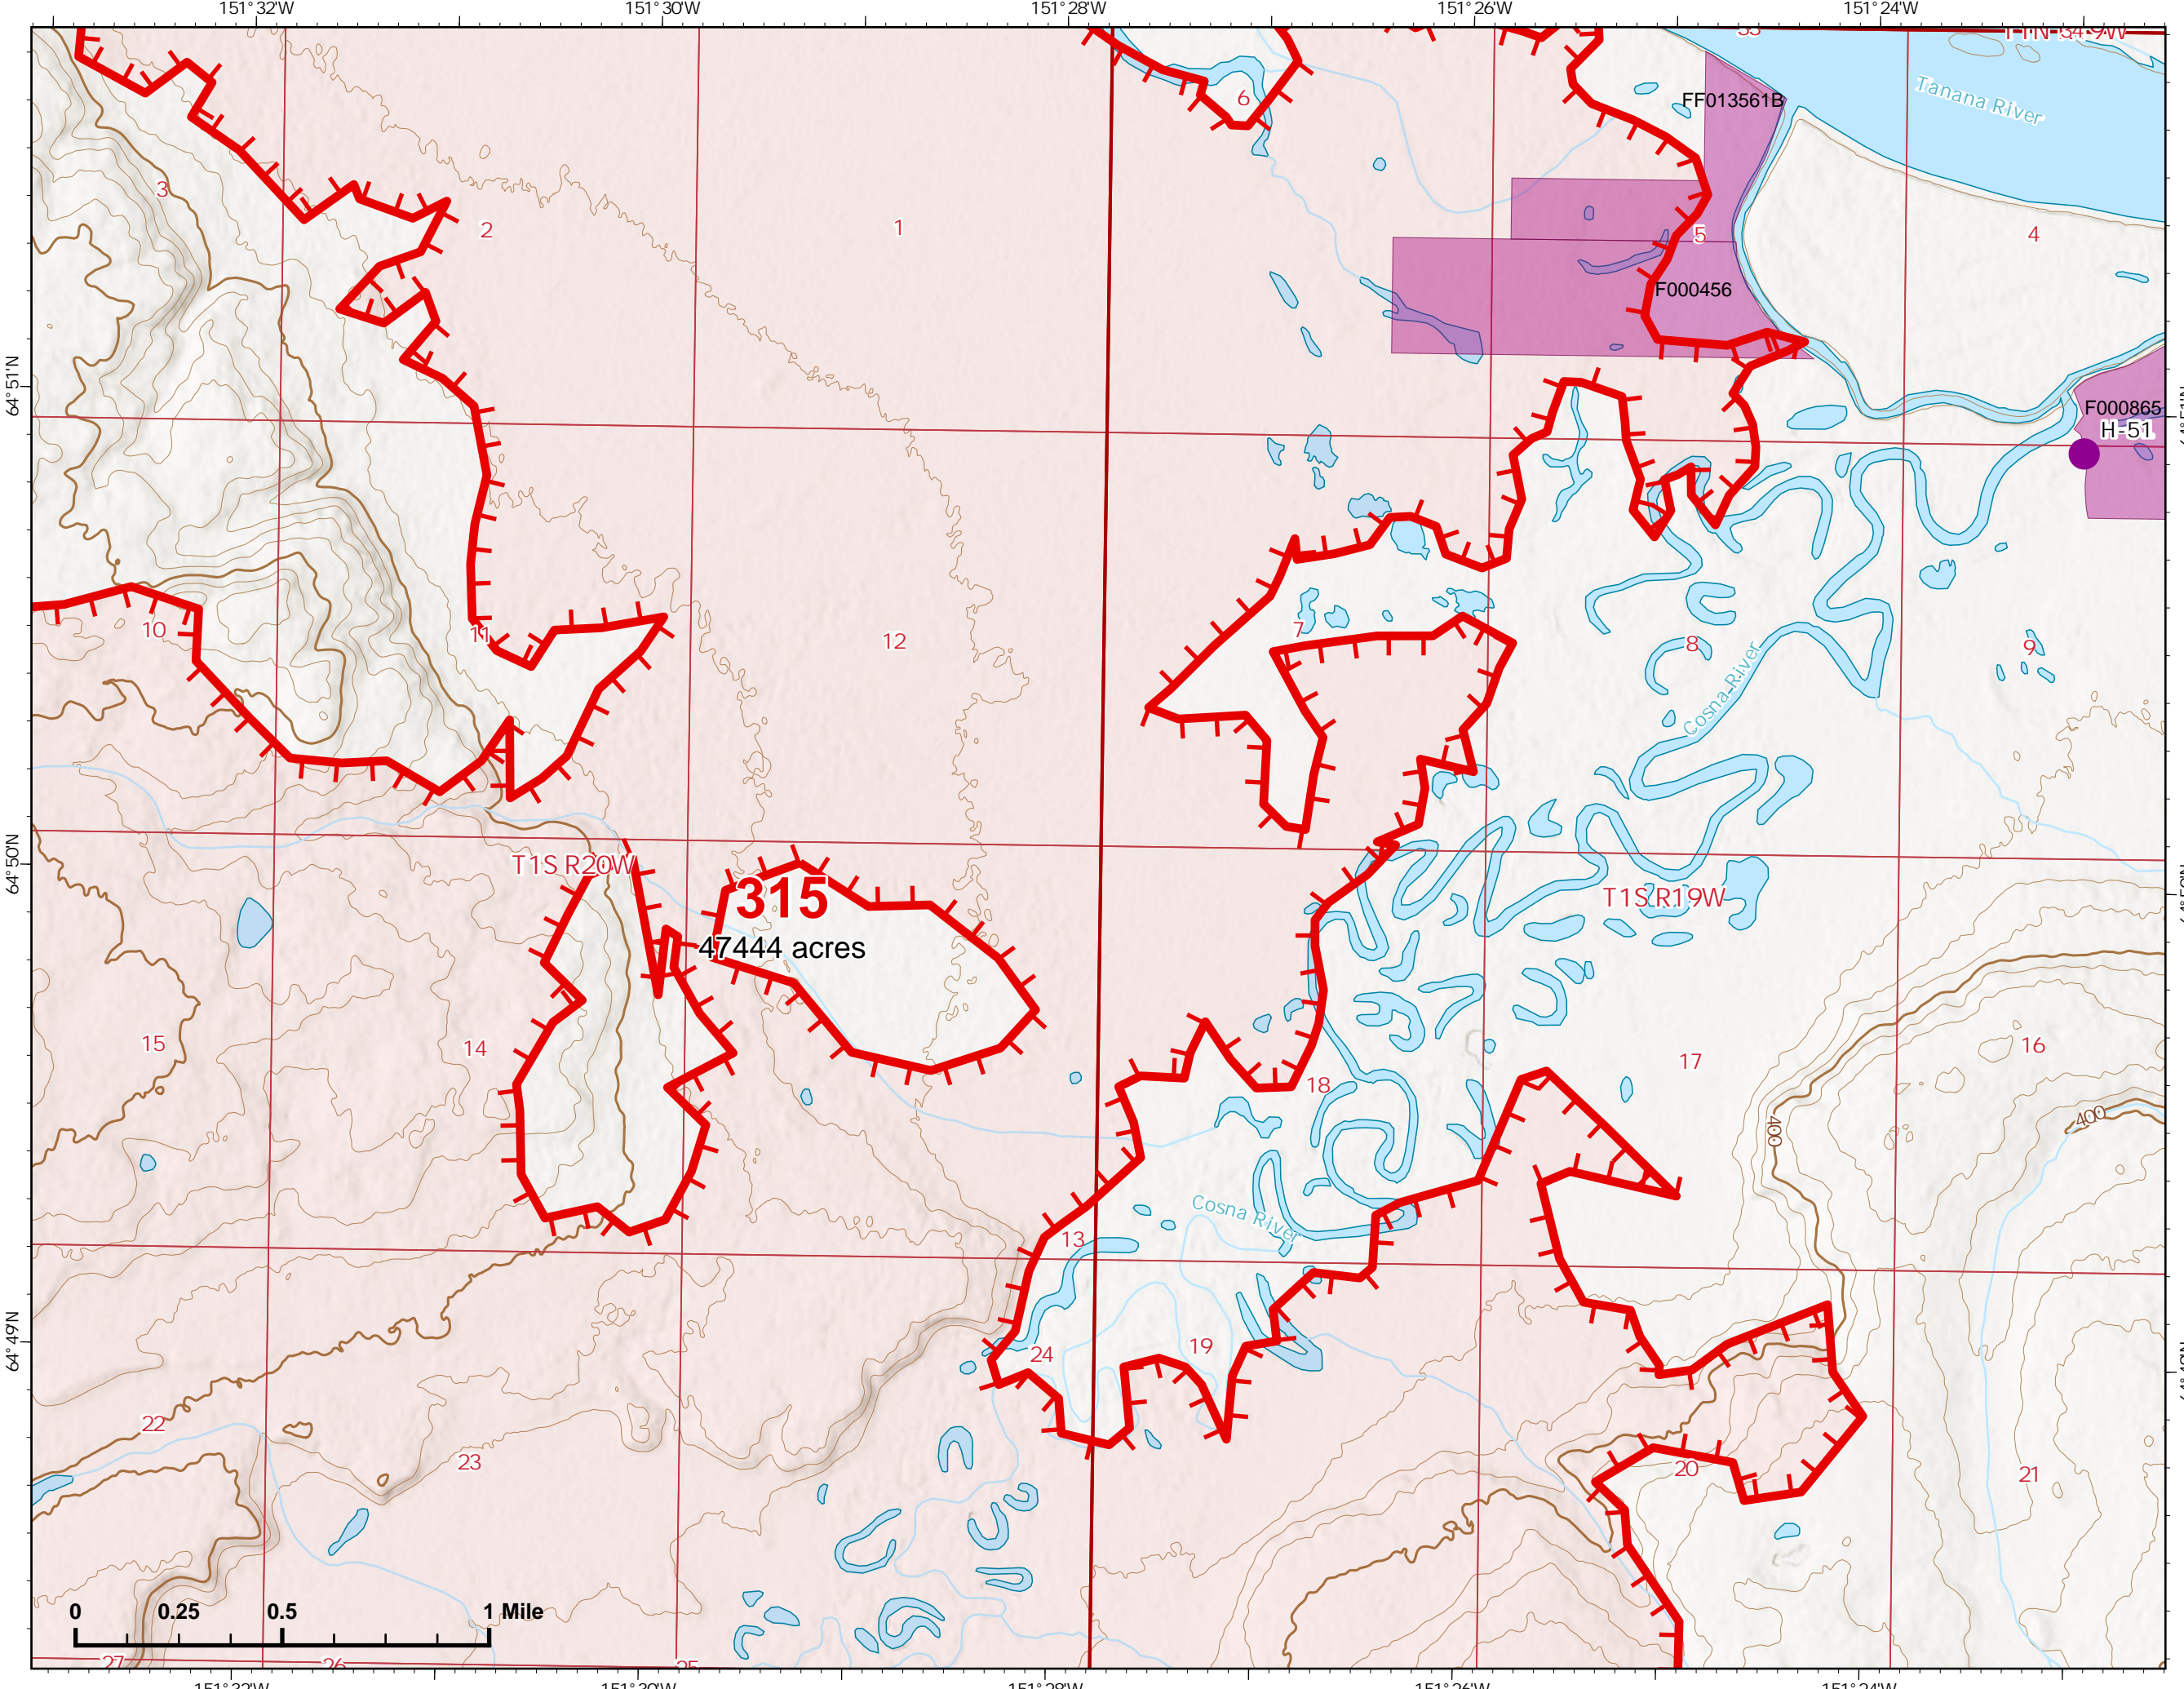

IAP Map

Bean Complex
AKTAD231898

07/02/2022

Fire: 315 (Chitanana)

Page 315 - 7

- Helispot
- Wildfire Daily Fire Perimeter
- Uncontained
- Native Allotments

Z. Cravens
7/1/2022