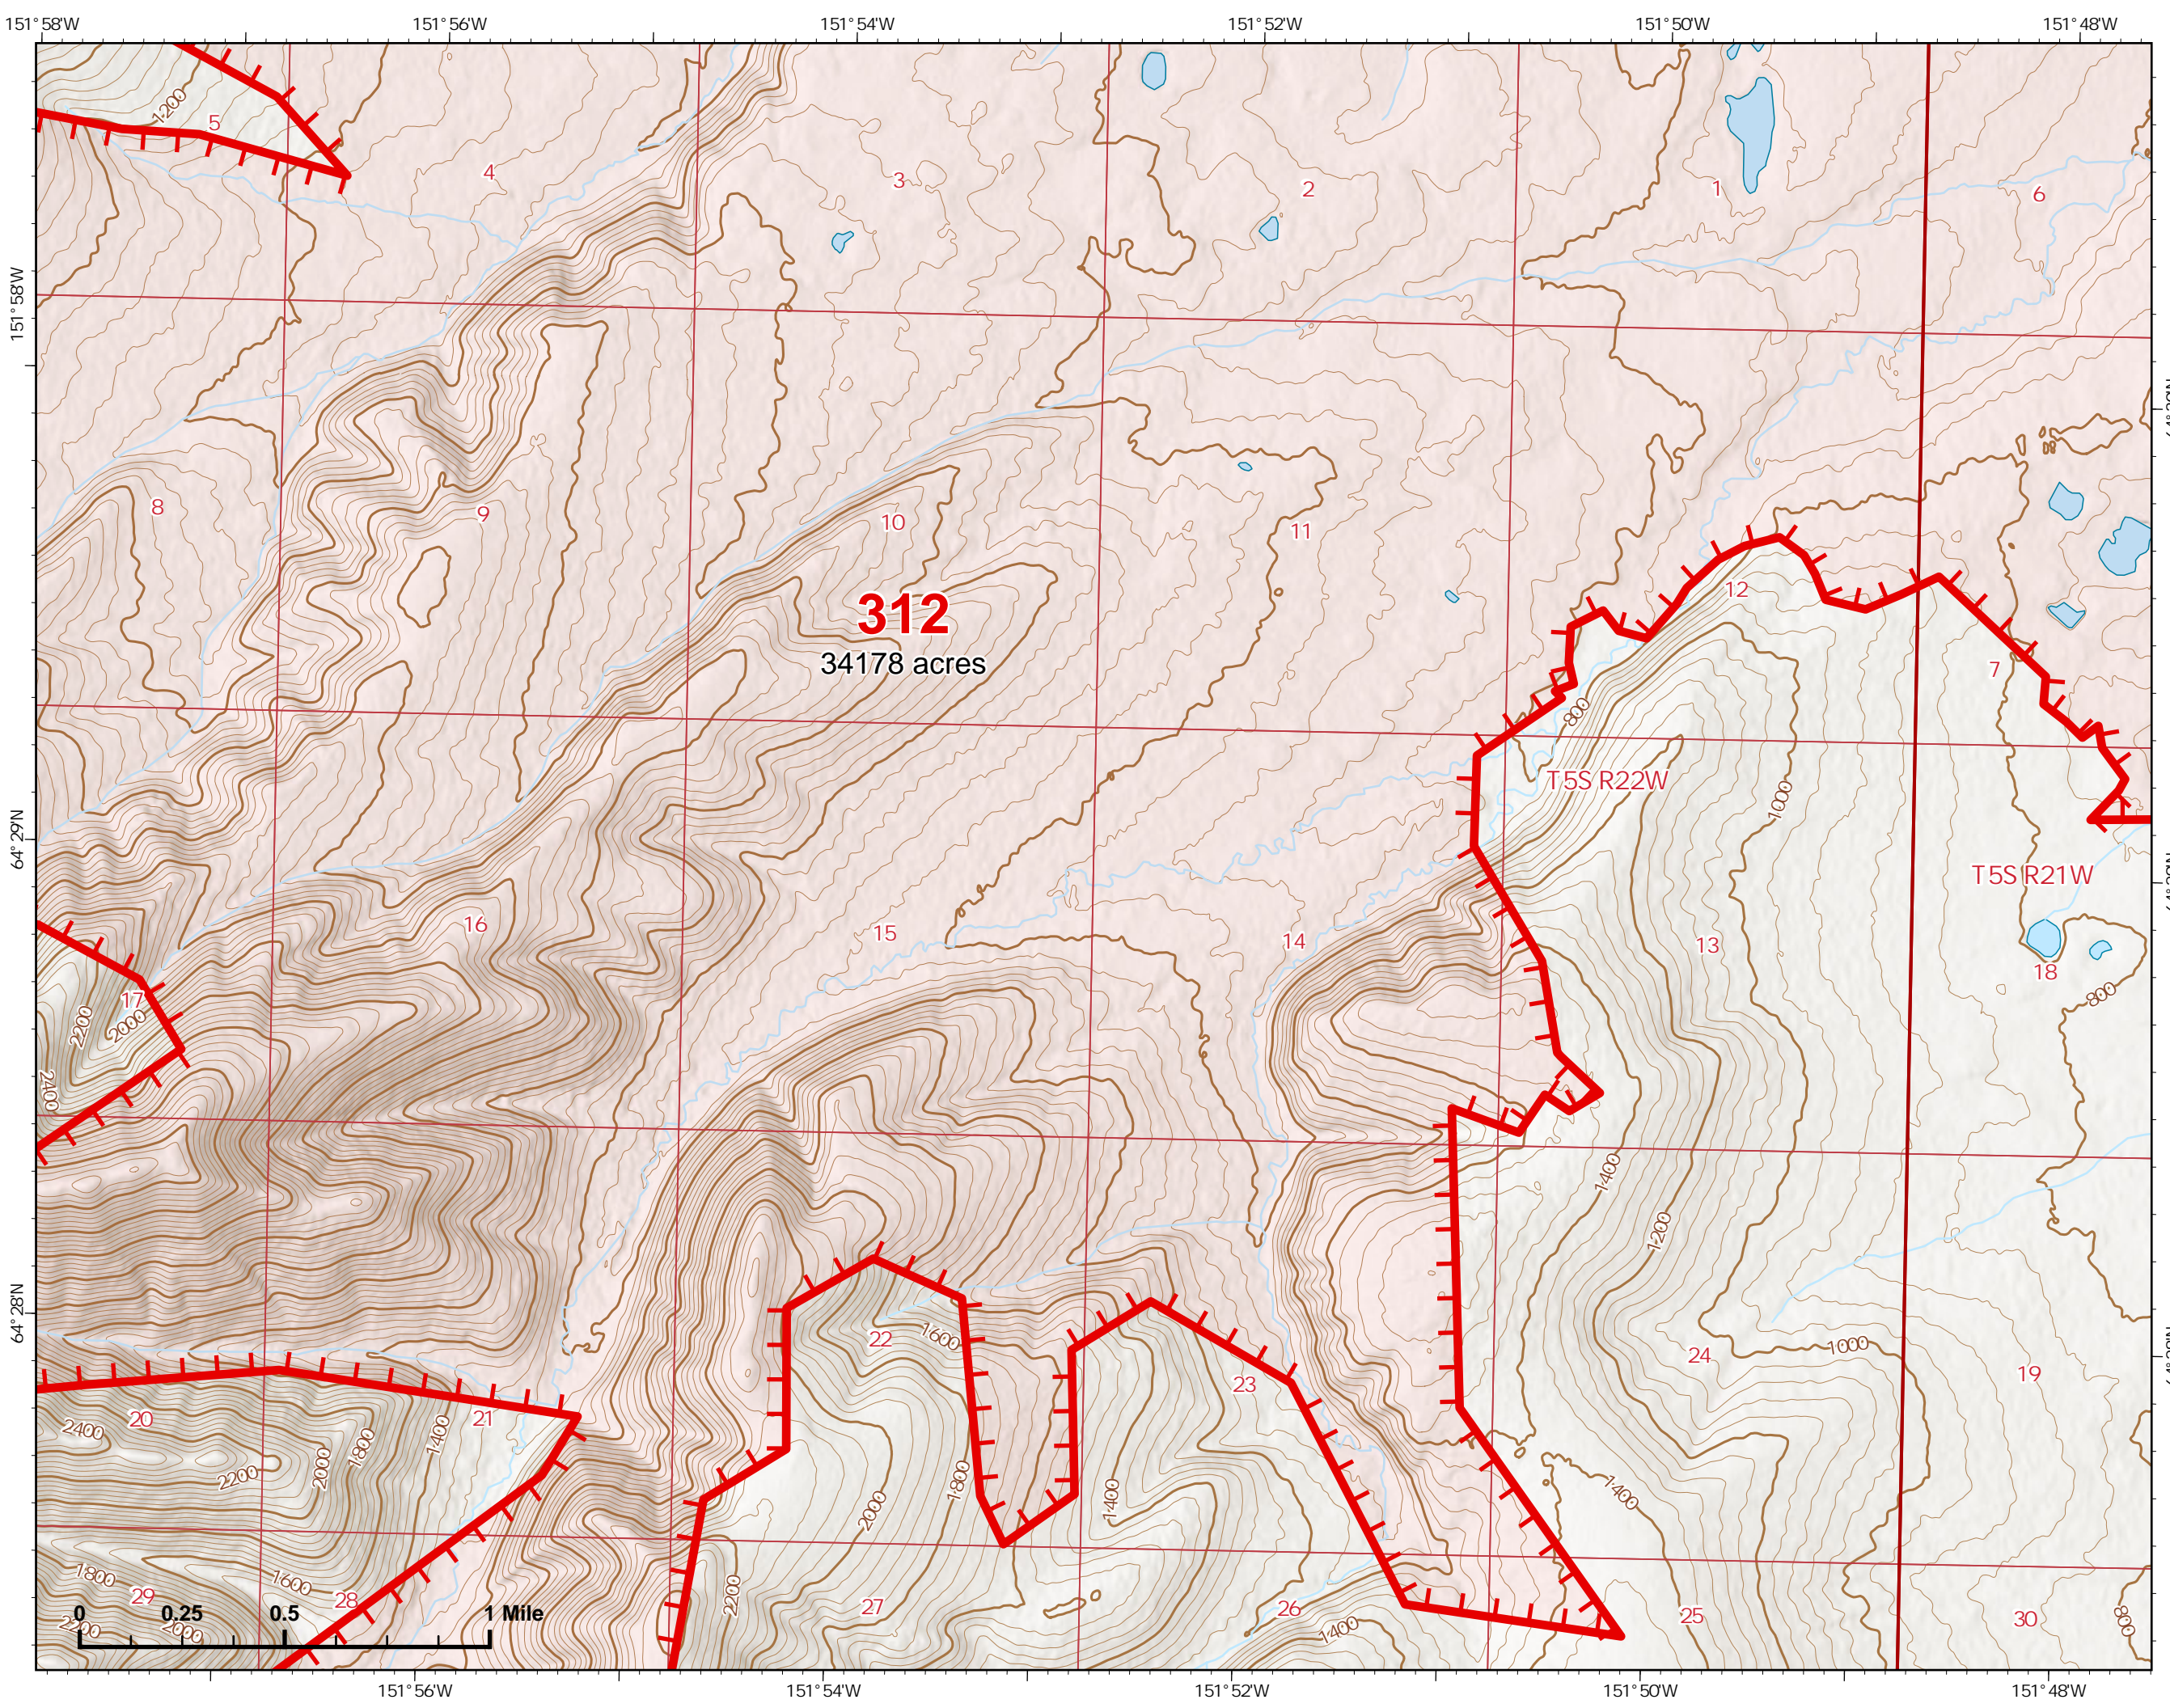

07/02/2022

Fire: 312 (Bitzshitini)

Page 312 - 5

-  Wildfire Daily Fire Perimeter
-  Uncontained

Z. Cravens
7/1/2022

IAP Map

Bean Complex
AKTAD231898

07/02/2022

Fire: 312 (Bitzshitini)

Page 312 - 6

-  Wildfire Daily Fire Perimeter
-  Uncontained

Z. Cravens
7/1/2022

IAP Map

Bean Complex
AKTAD231898

07/02/2022

Fire: 312 (Bitzshitini)

Page 312 - 7

-  Helispot
-  Wildfire Daily Fire Perimeter
-  Uncontained
-  Structure

Z. Cravens
7/1/2022

IAP Map

Bean Complex
AKTAD231898

07/02/2022

Fire: 312 (Bitzshitini)

Page 312 - 8