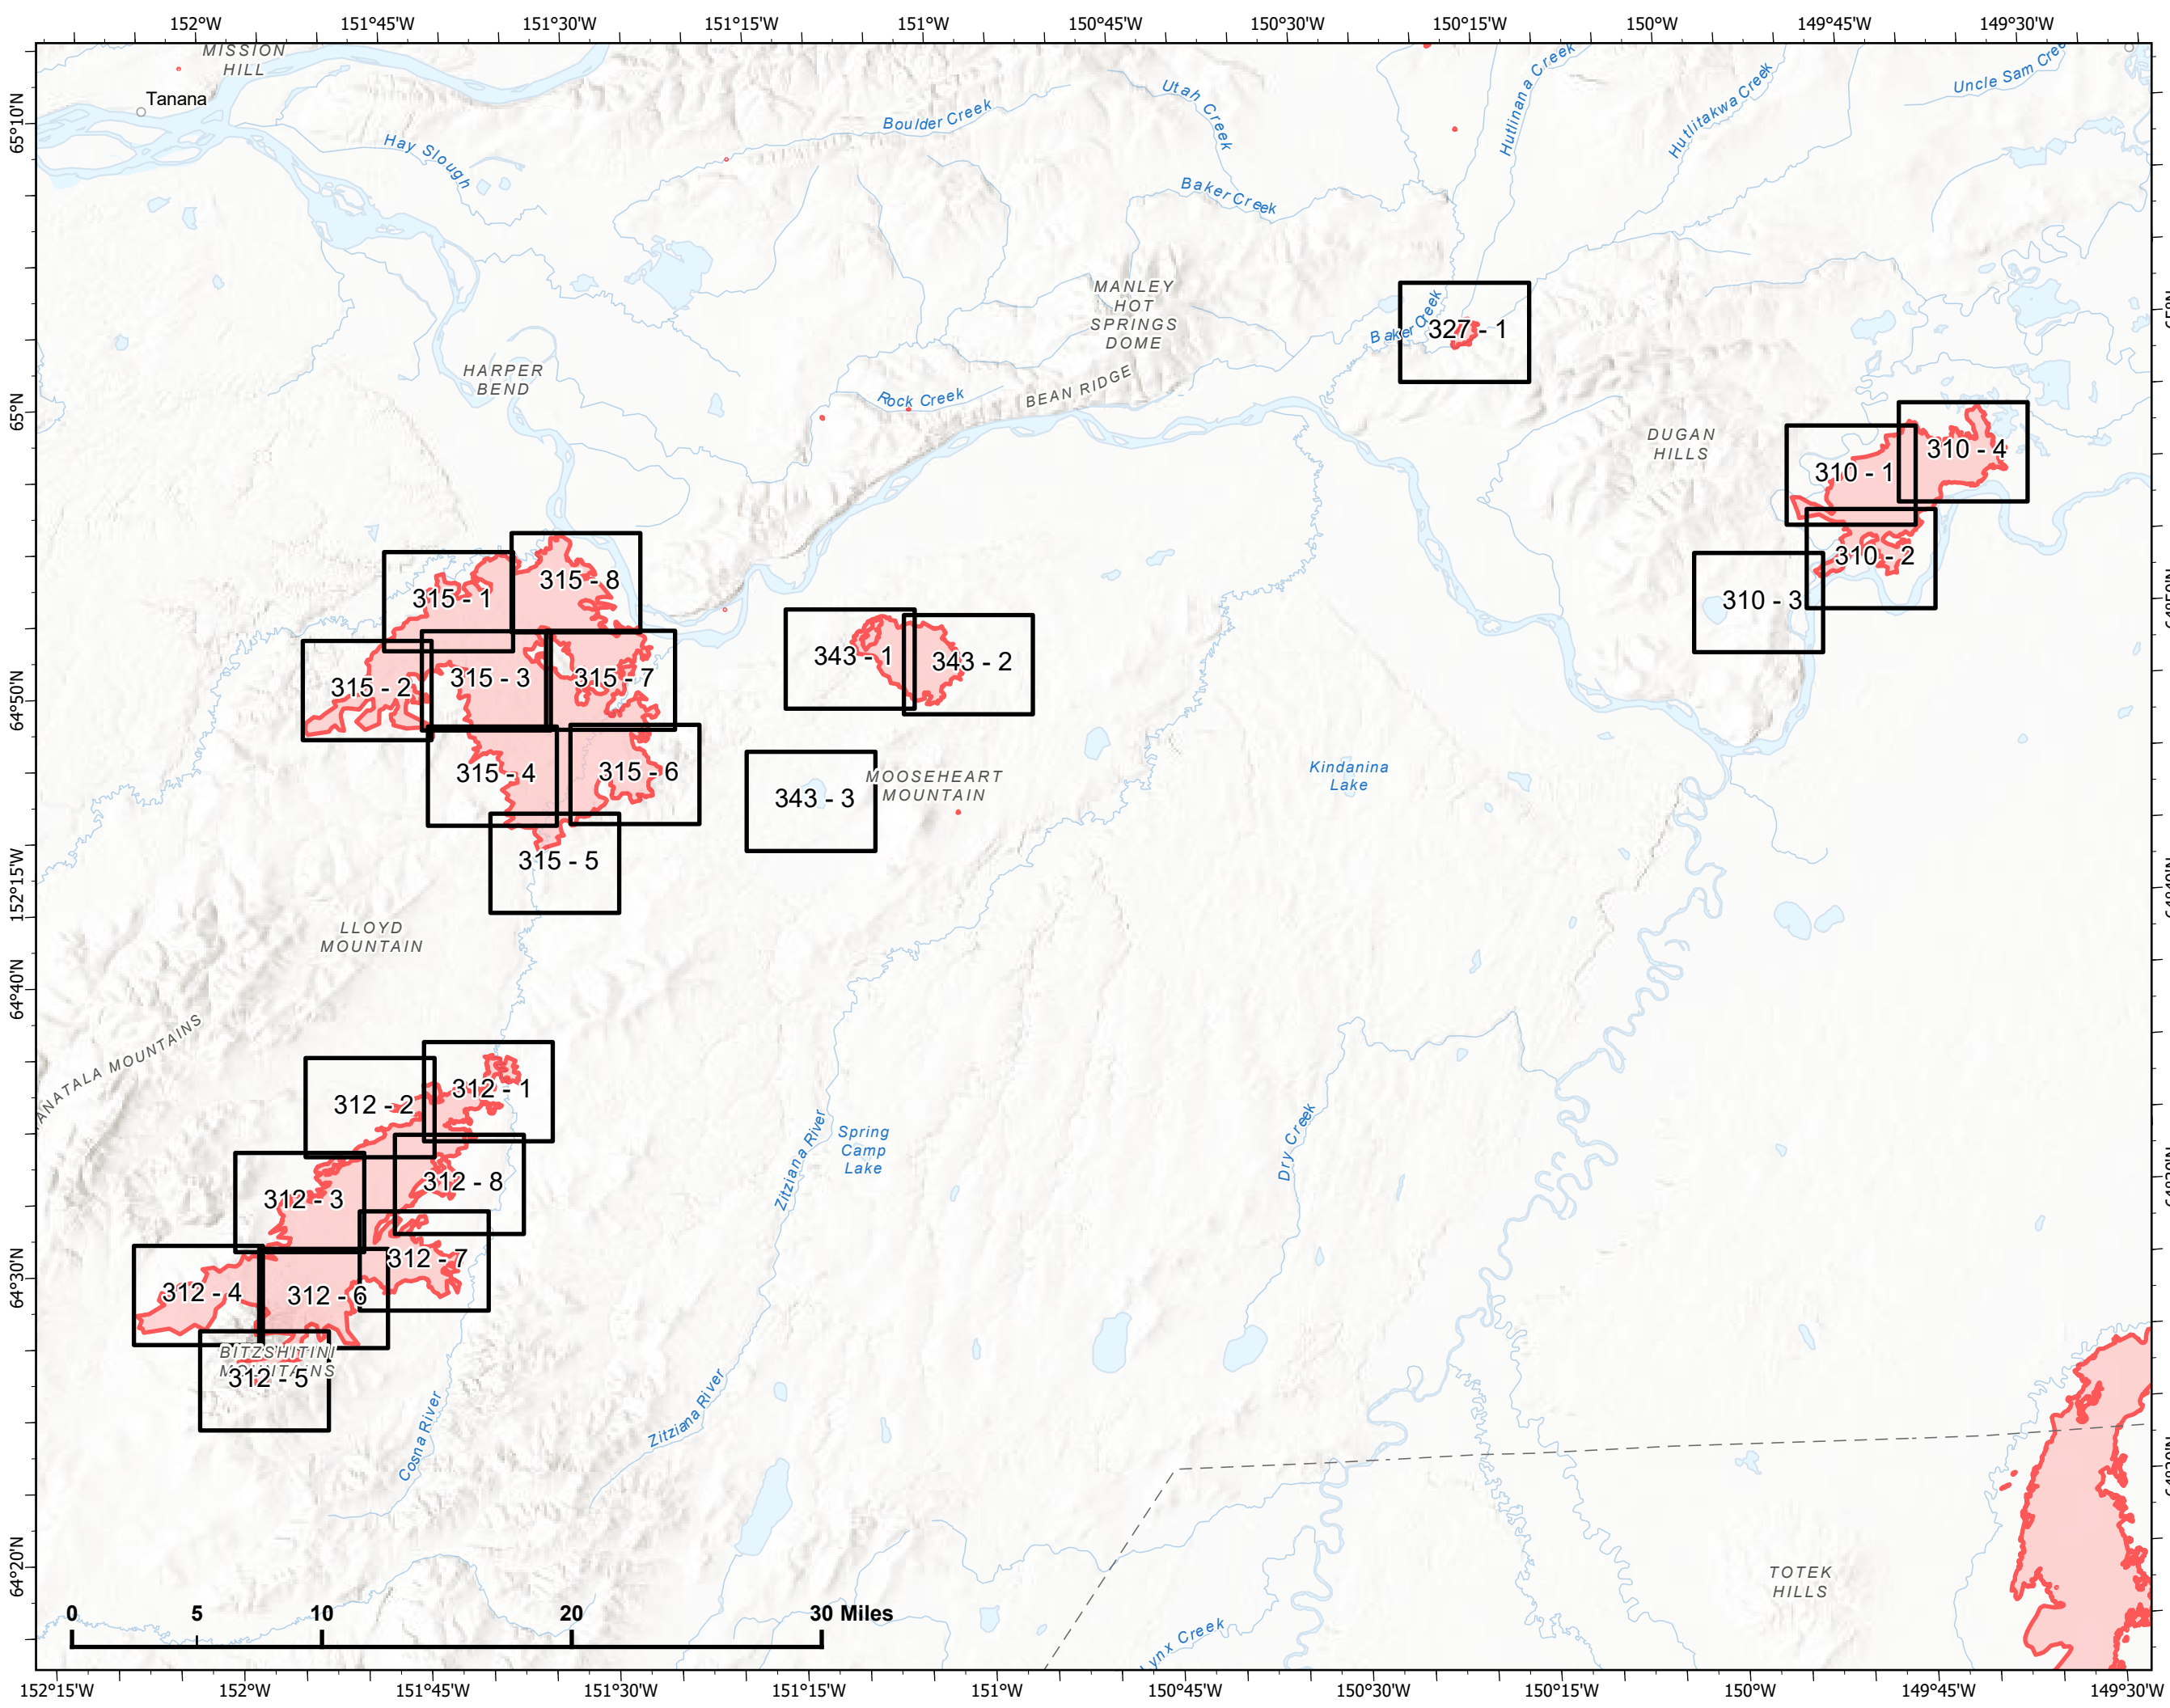

IAP Index Map

Bean Complex
AKTAD231898
07/02/2022

- Wildfire Daily Fire Perimeter
- Label Point
- Other Property
- Pump
- Water Tank
- Aerial Hazard
- Airstrip or Airport
- Aviation Check Point
- Dip Site
- Mobile Retardant Base
- Helispot
- Helibase
- Sling Site
- Unimproved Landing Area
- Division Break
- Branch Break
- Zone Break
- Medical
- Incident Command Post
- Drop Point
- Closure
- Camp
- Staging Area
- Lookout
- Hot Spot - Spot Fire

Z. Cravens
7/1/2022

IAP Map

Bean Complex
AKTAD231898

07/02/2022

Fire: 312 (Bitzshitini)

Page 312 - 1

-  Helispot
-  Wildfire Daily Fire Perimeter
-  Uncontained
-  Structure

312
34178 acres

Z. Cravens
7/1/2022

IAP Map

Bean Complex
AKTAD231898

07/02/2022

Fire: 312 (Bitzshitini)

Page 312 - 2

-  Helispot
-  Wildfire Daily Fire Perimeter
-  Uncontained

Z. Cravens
7/1/2022