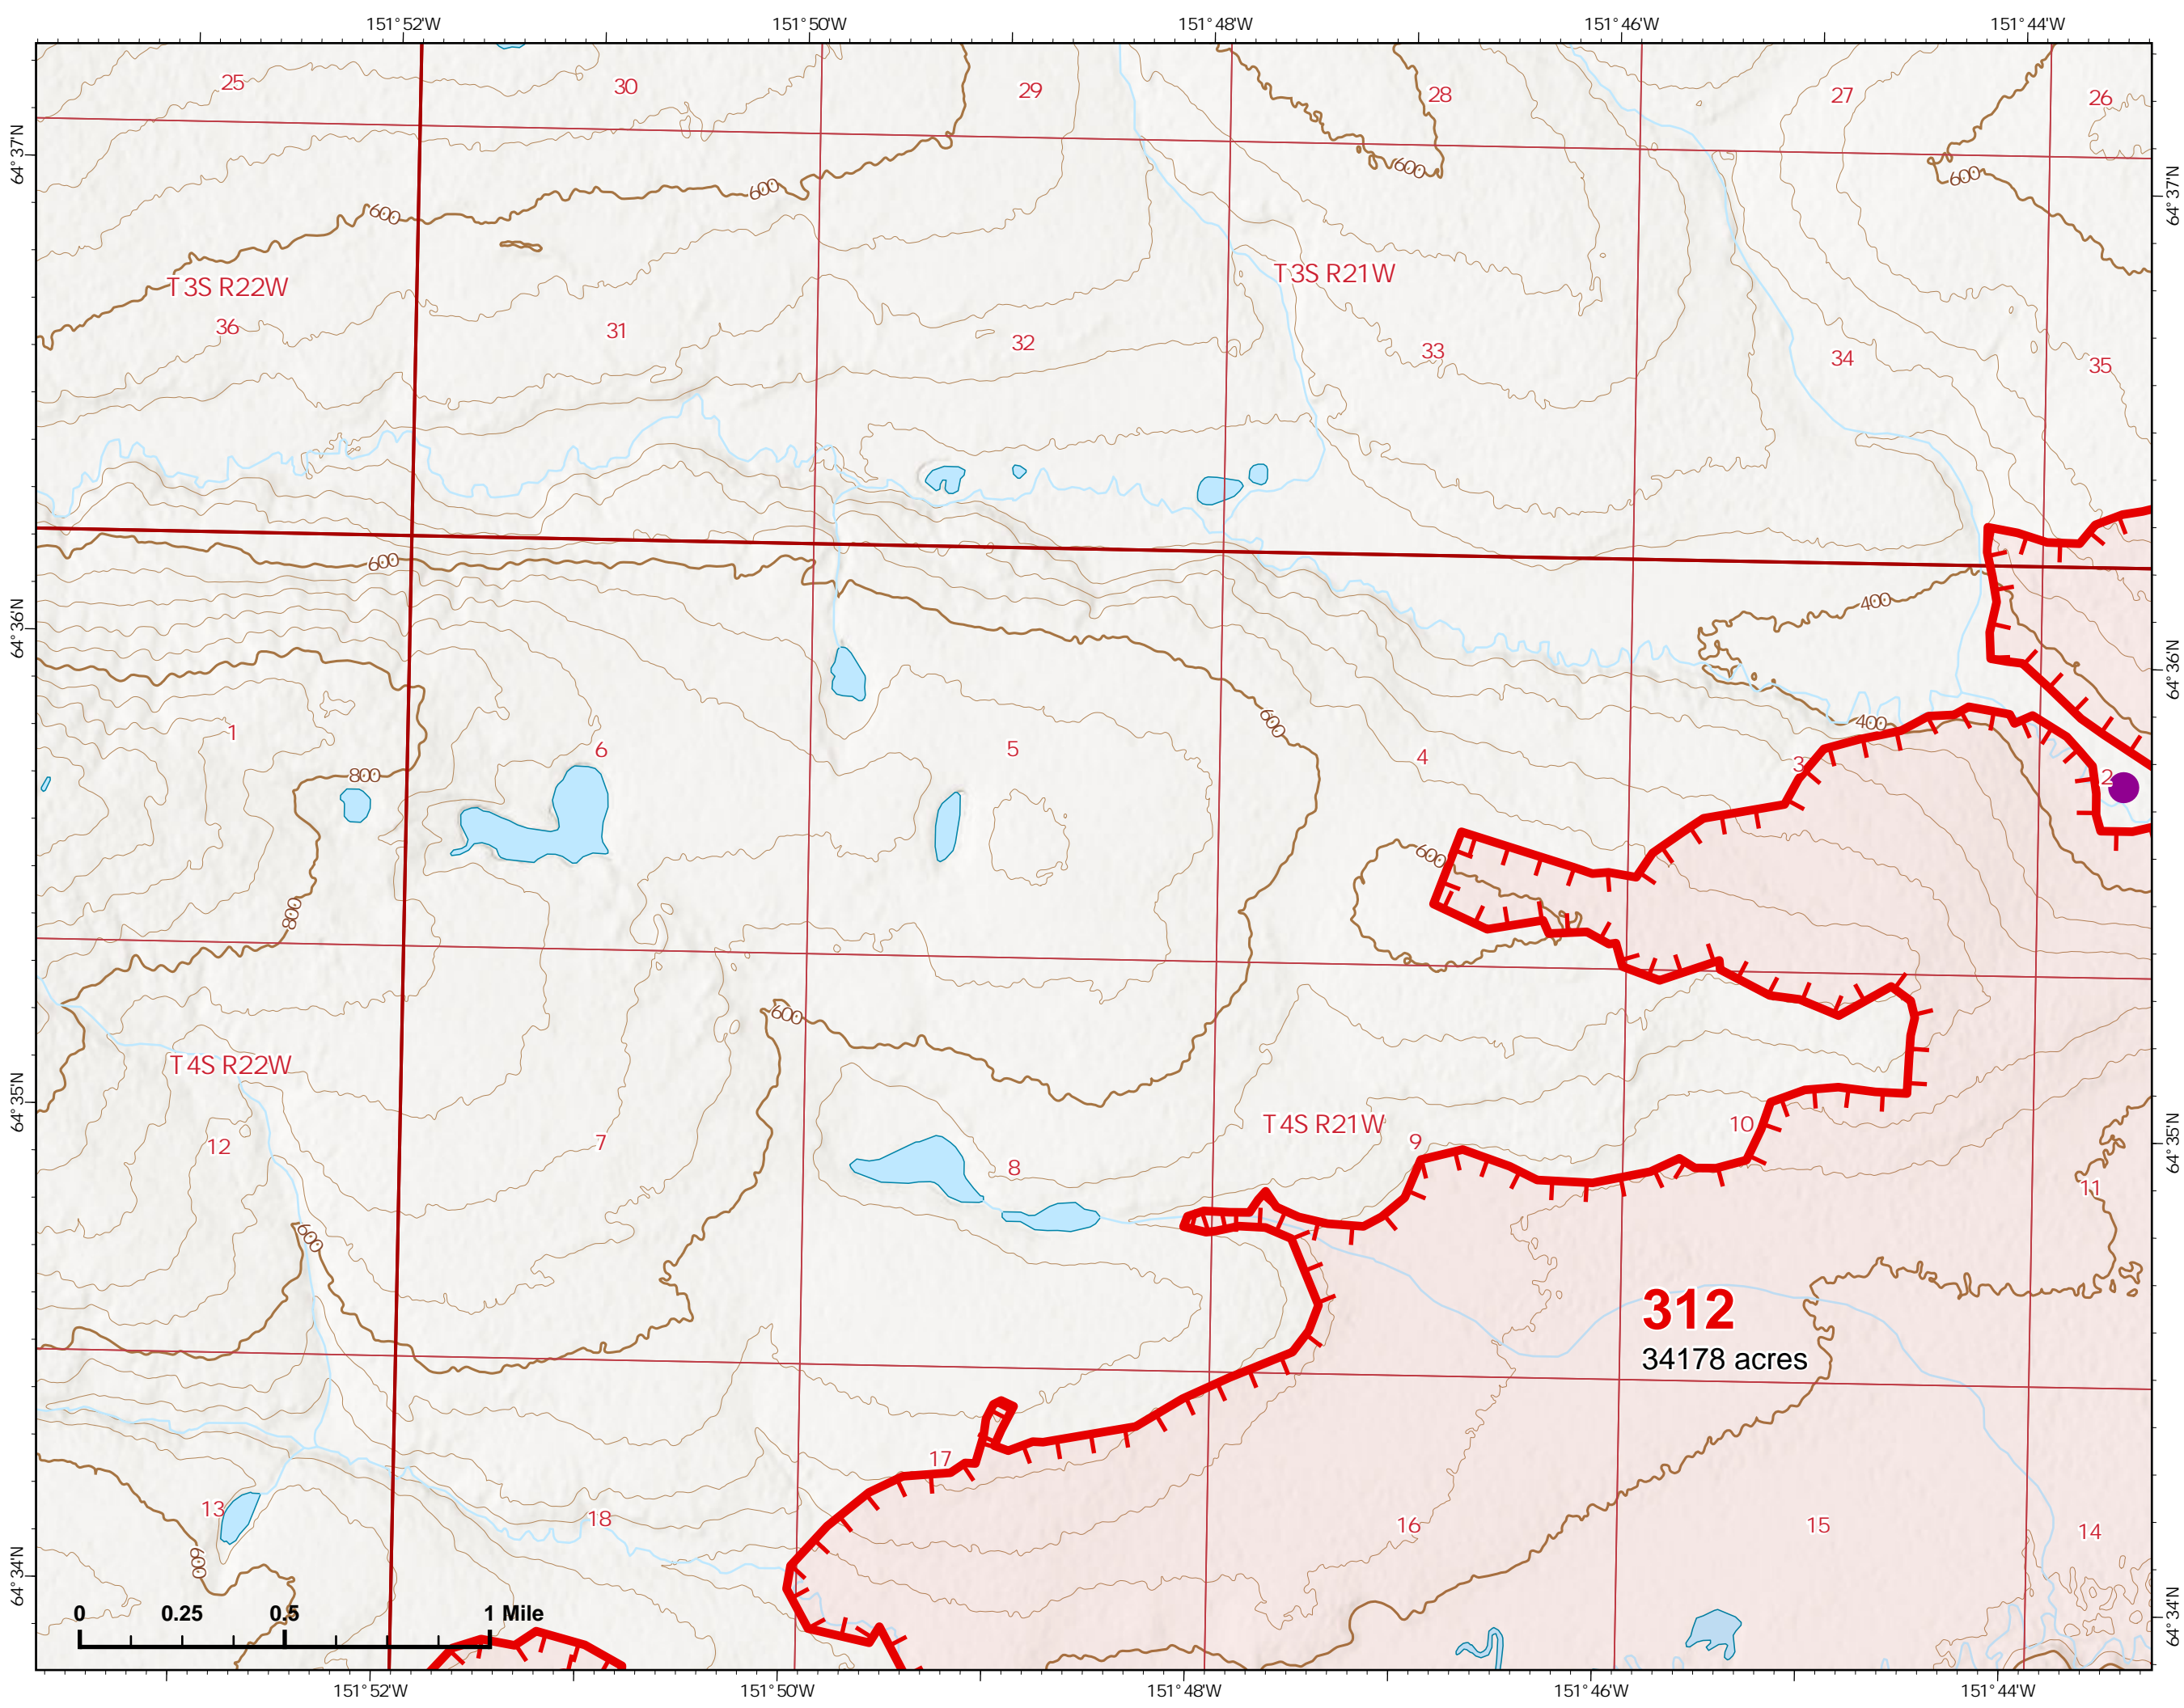

IAP Index Map

Bean Complex
AKTAD231898
07/02/2022

- Wildfire Daily Fire Perimeter
- Label Point
- Other Property
- Pump
- Water Tank
- Aerial Hazard
- Airstrip or Airport
- Aviation Check Point
- Dip Site
- Mobile Retardant Base
- Helispot
- Helibase
- Sling Site
- Unimproved Landing Area
- Division Break
- Branch Break
- Zone Break
- Medical
- Incident Command Post
- Drop Point
- Closure
- Camp
- Staging Area
- Lookout
- Hot Spot - Spot Fire

Z. Cravens
7/1/2022

IAP Map

Bean Complex
AKTAD231898

07/02/2022

Fire: 312 (Bitzshitini)

Page 312 - 1

-  Helispot
-  Wildfire Daily Fire Perimeter
-  Uncontained
-  Structure

312
34178 acres

Z. Cravens
7/1/2022

IAP Map

Bean Complex
AKTAD231898

07/02/2022

Fire: 312 (Bitzshitini)

Page 312 - 2

-  Helispot
-  Wildfire Daily Fire Perimeter
-  Uncontained

Z. Cravens
7/1/2022

IAP Map

Bean Complex
AKTAD231898

07/02/2022

Fire: 312 (Bitzshitini)

Page 312 - 3

-  Wildfire Daily Fire Perimeter
-  Uncontained

Z. Cravens
7/1/2022

IAP Map