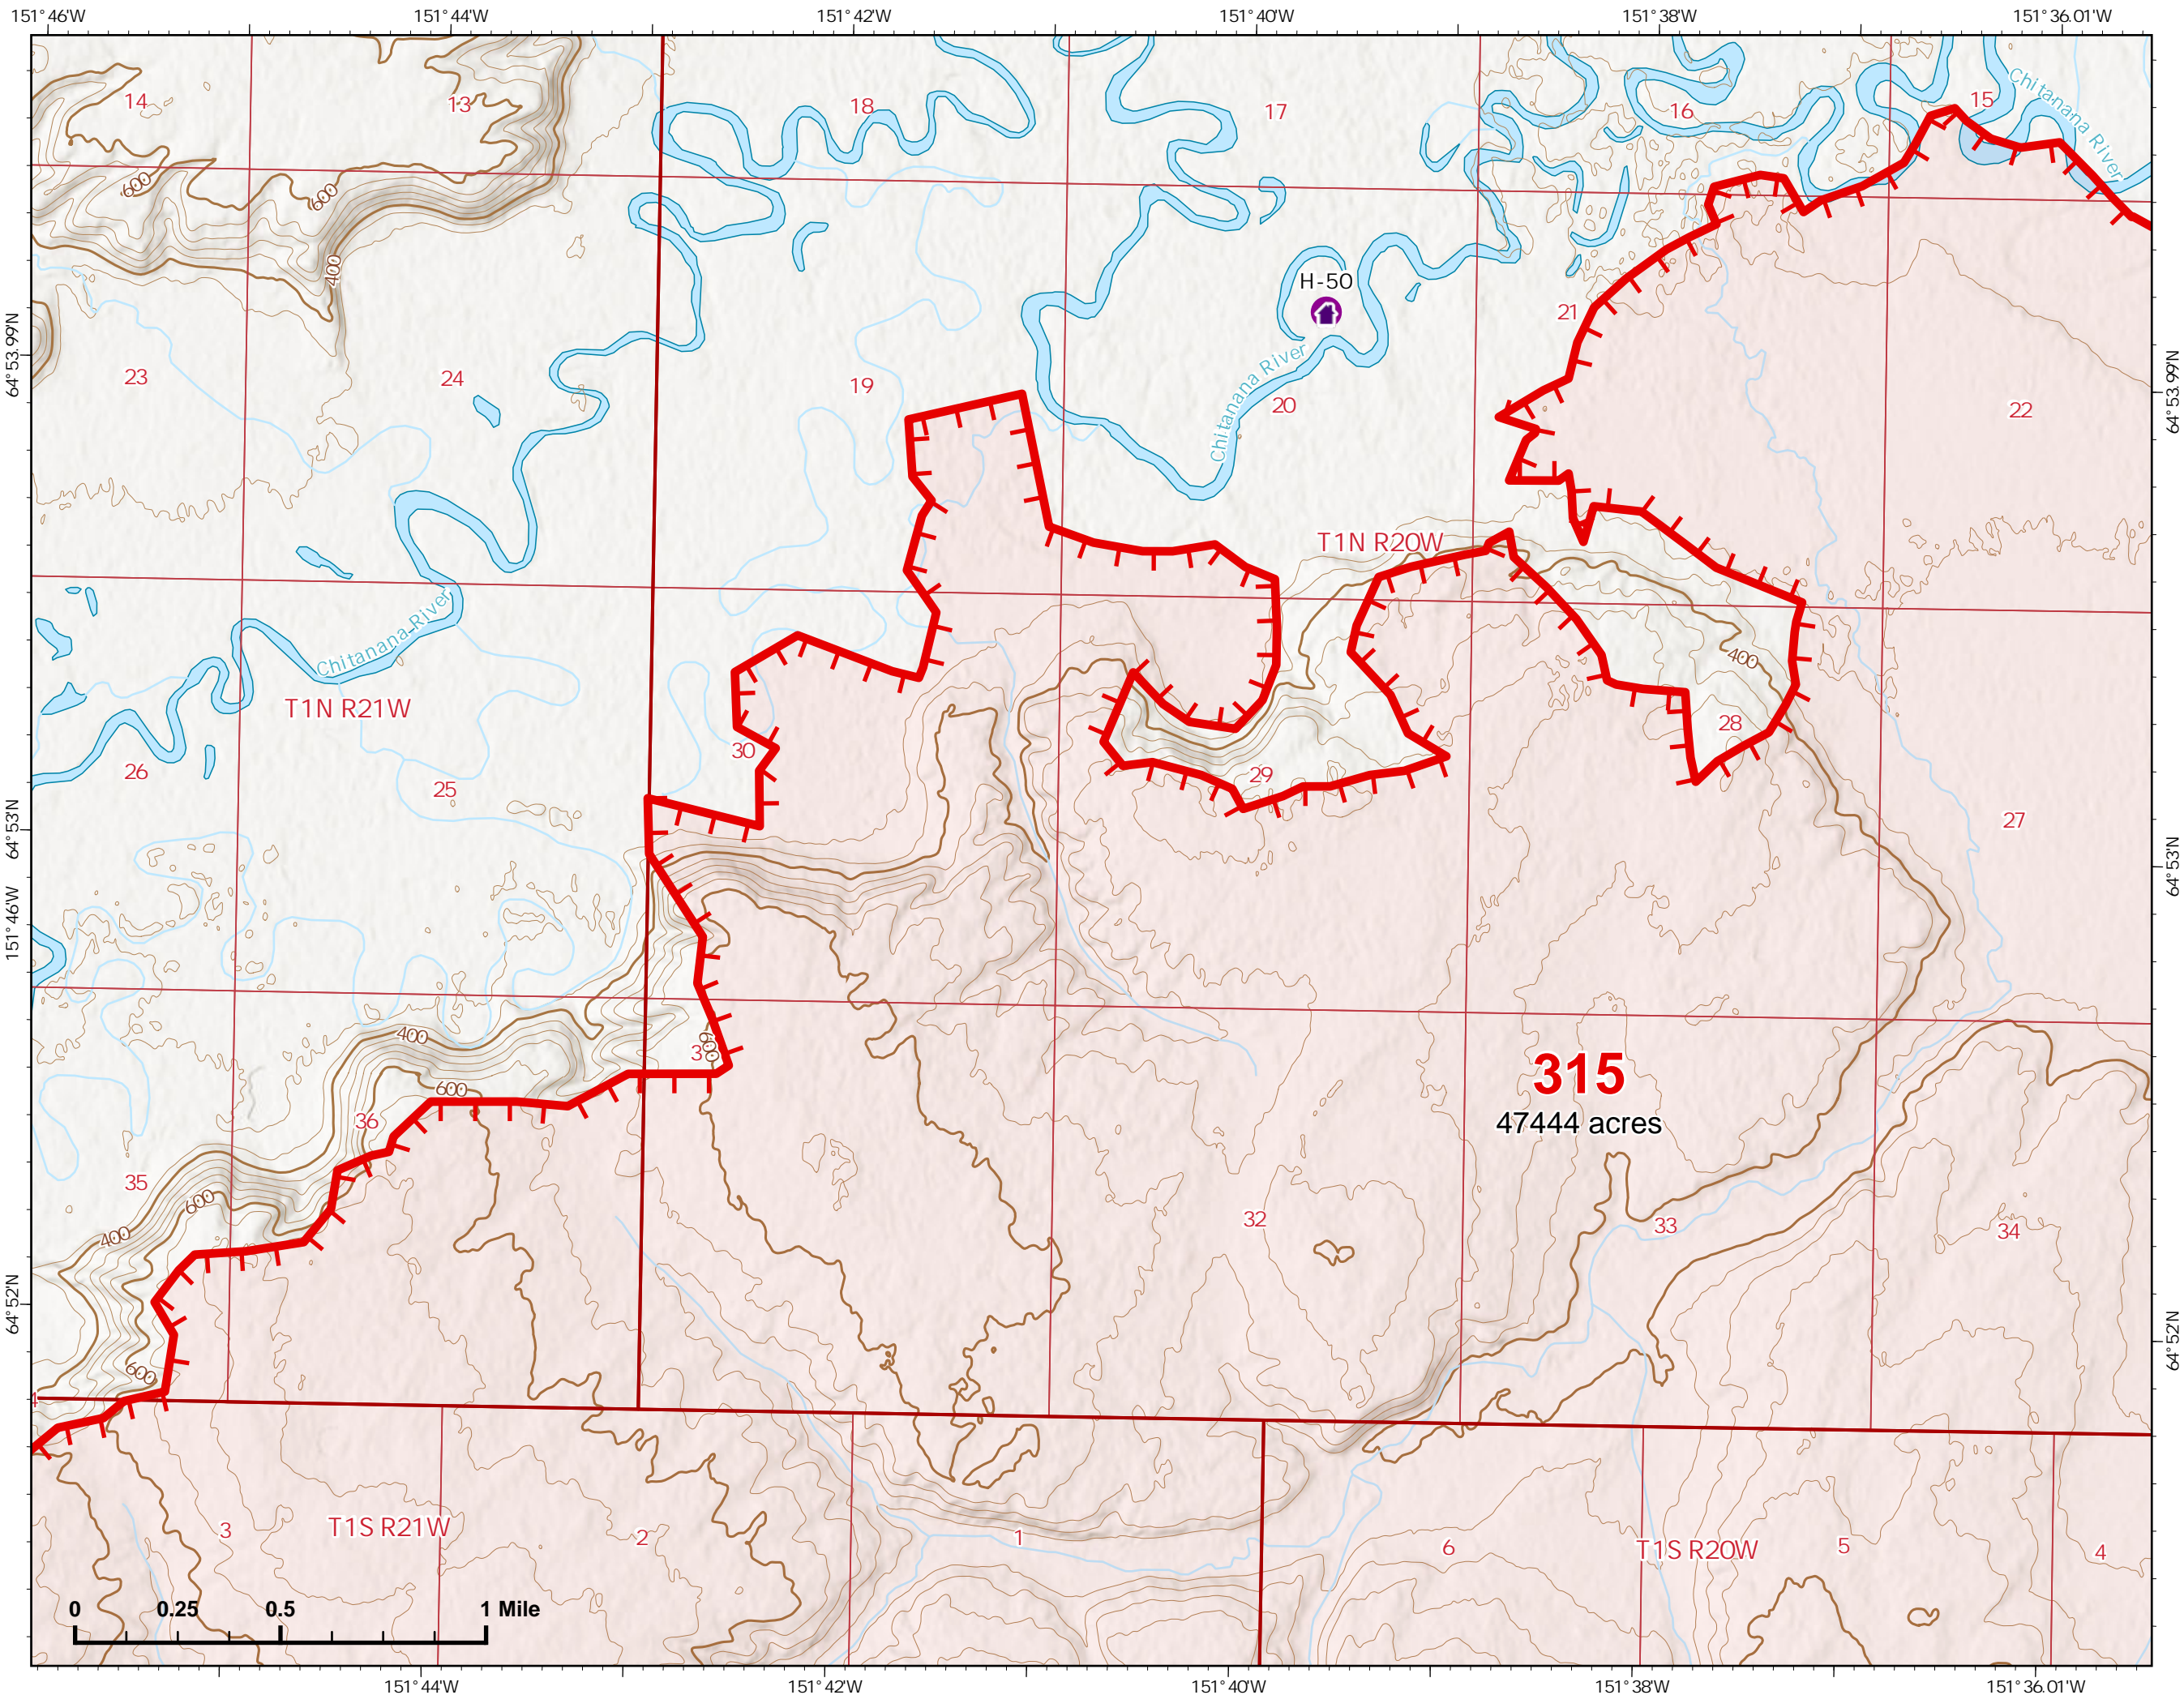

Page 312 - 7

-  Helispot
-  Wildfire Daily Fire Perimeter
-  Uncontained
-  Structure

Z. Cravens
7/1/2022

IAP Map

Bean Complex
AKTAD231898

07/02/2022

Fire: 312 (Bitzshitini)

Page 312 - 8

-  Wildfire Daily Fire Perimeter
-  Uncontained

Z. Cravens
7/1/2022

IAP Map

Bean Complex
AKTAD231898

07/02/2022

Fire: 315 (Chitanana)

Page 315 - 1

-  Helispot
-  Wildfire Daily Fire Perimeter
-  Uncontained
-  Structure

315
47444 acres

Z. Cravens
7/1/2022

IAP Map

Bean Complex
AKTAD231898
07/02/2022

Fire: 315 (Chitanana)

Page 315 - 2

-  Wildfire Daily Fire Perimeter
-  Uncontained

Z. Cravens
7/1/2022