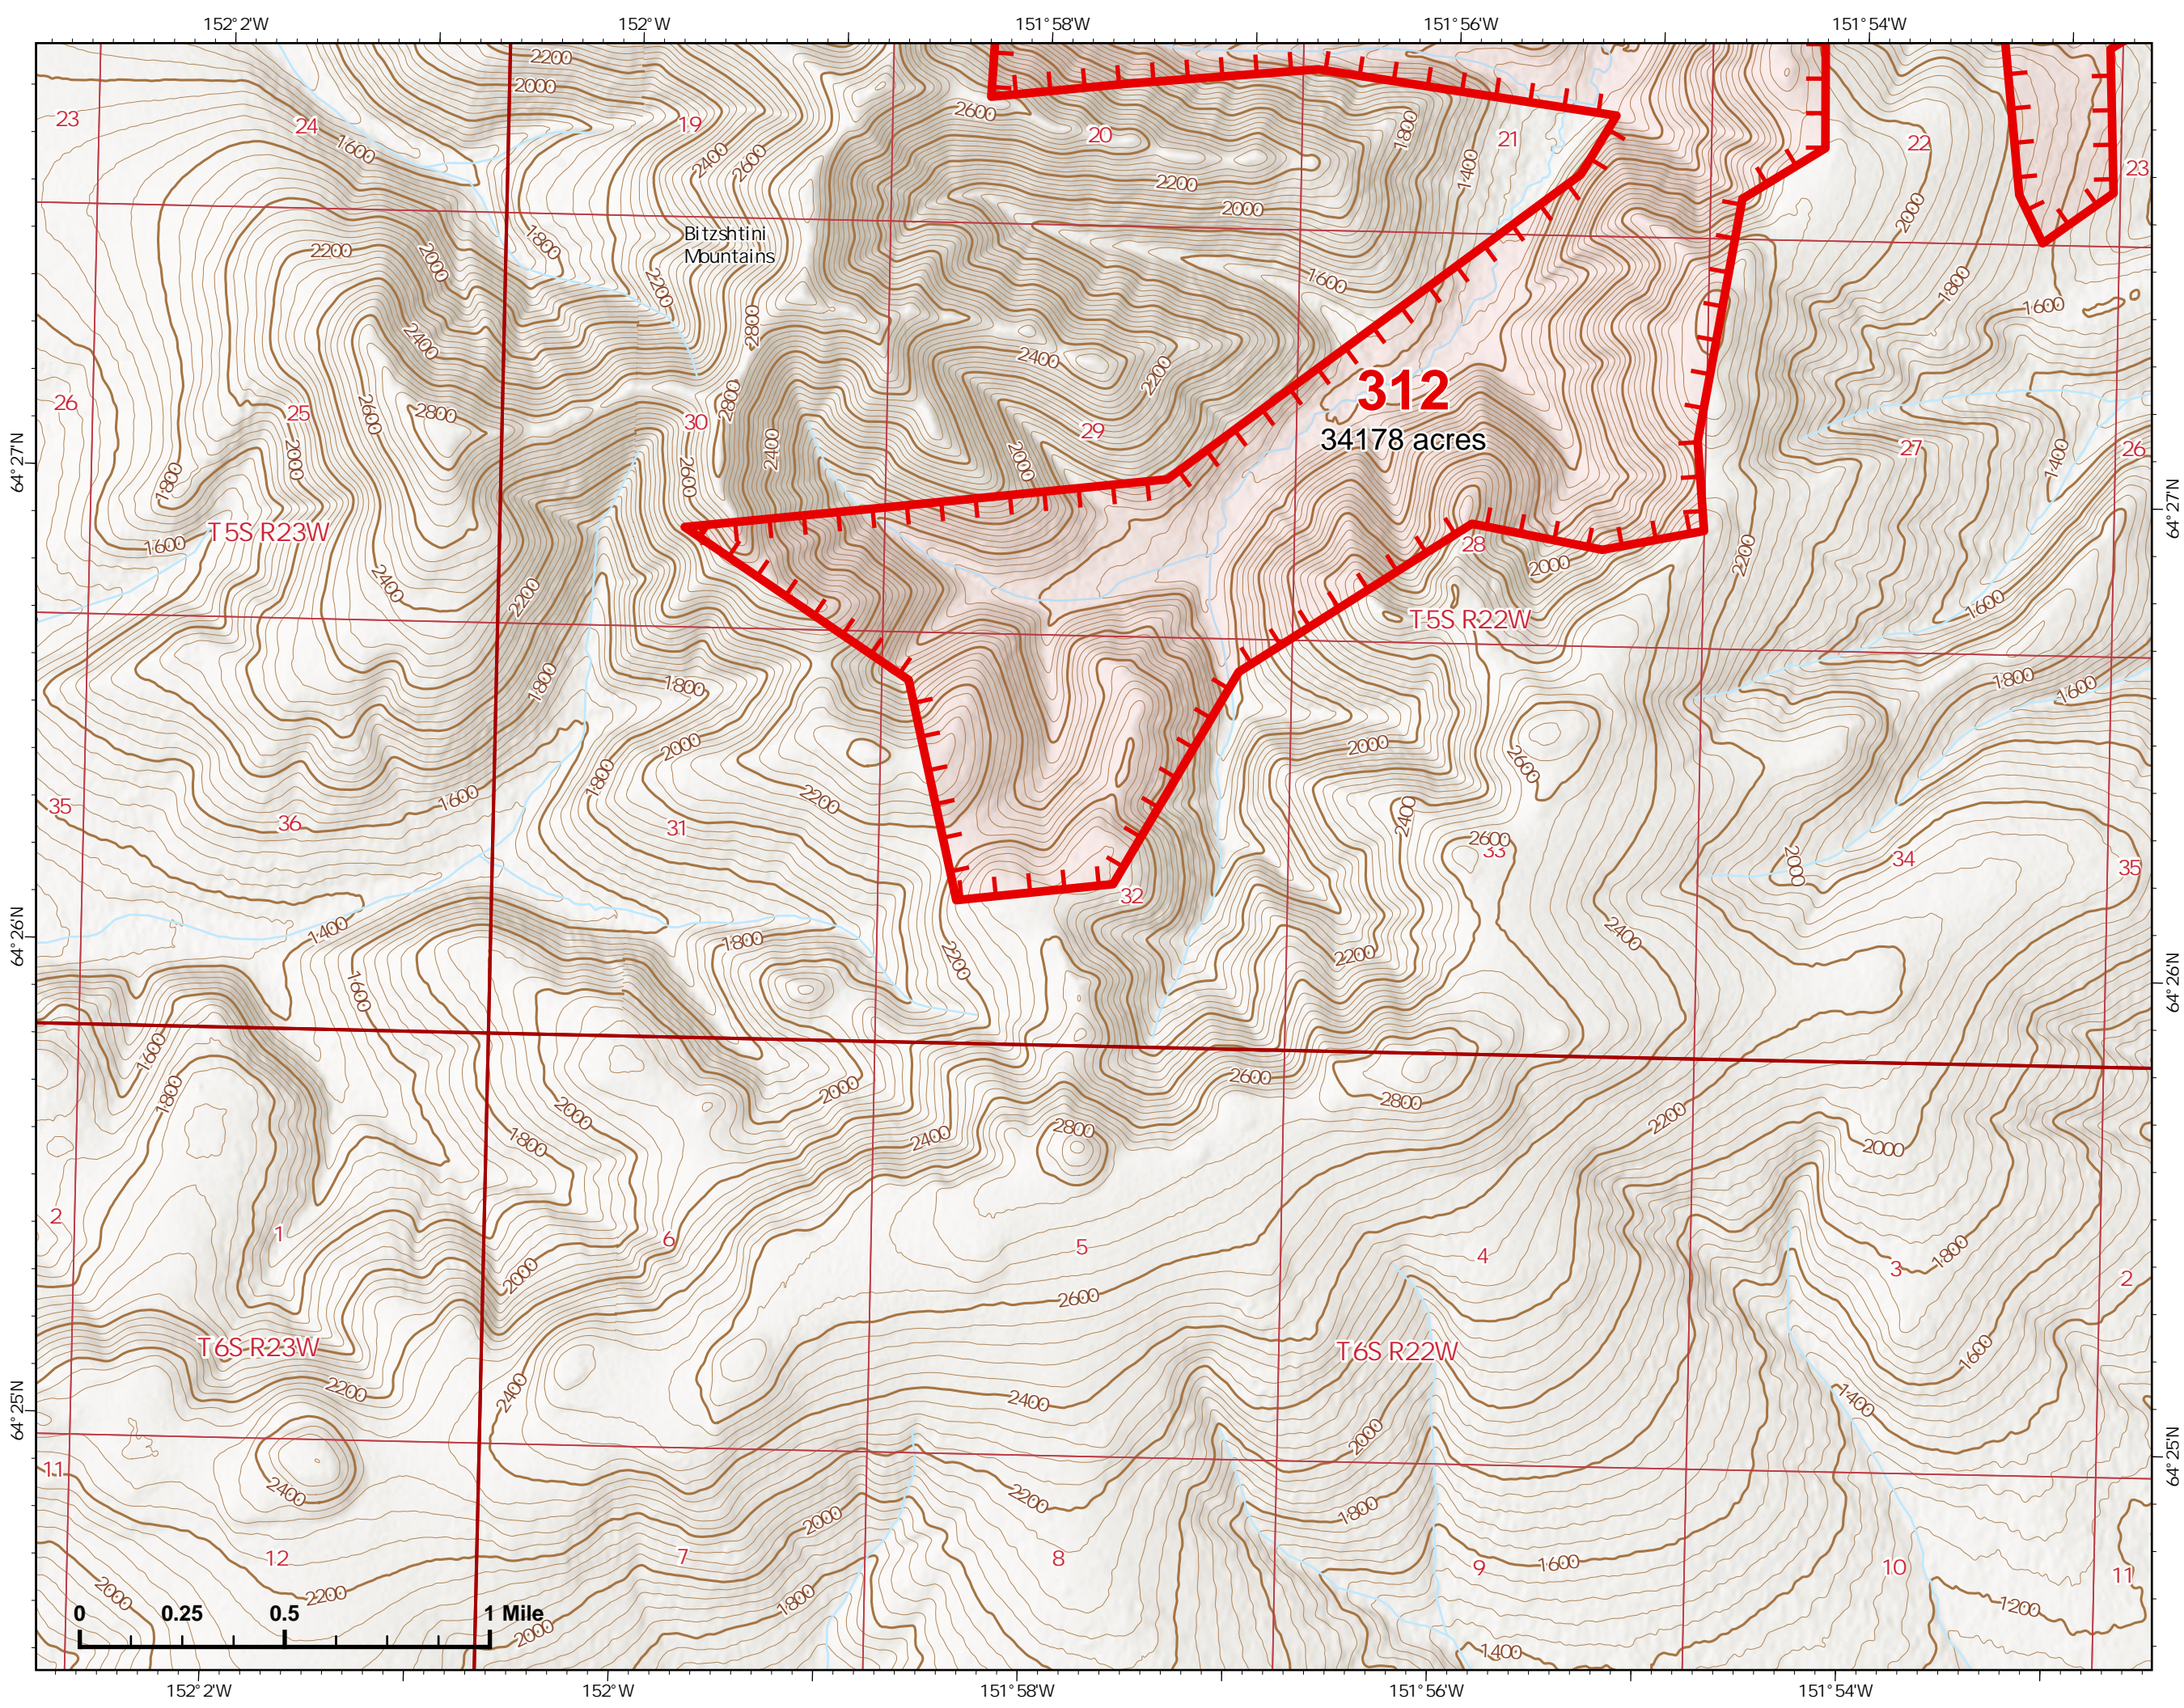

IAP Index Map

Bean Complex
AKTAD231898
07/02/2022

- Wildfire Daily Fire Perimeter
- Label Point
- Other Property
- Pump
- Water Tank
- Aerial Hazard
- Airstrip or Airport
- Aviation Check Point
- Dip Site
- Mobile Retardant Base
- Helispot
- Helibase
- Sling Site
- Unimproved Landing Area
- Division Break
- Branch Break
- Zone Break
- Medical
- Incident Command Post
- Drop Point
- Closure
- Camp
- Staging Area
- Lookout
- Hot Spot - Spot Fire

Z. Cravens
7/1/2022

IAP Map

Bean Complex
AKTAD231898

07/02/2022

Fire: 312 (Bitzshitini)

Page 312 - 1

-  Helispot
-  Wildfire Daily Fire Perimeter
-  Uncontained
-  Structure

312
34178 acres

Bean Complex
AKTAD231898

07/02/2022

Fire: 312 (Bitzshitini)

Page 312 - 4

-  Wildfire Daily Fire Perimeter
-  Uncontained
-  Communications

Z. Cravens
7/1/2022

IAP Map

Bean Complex
AKTAD231898

07/02/2022

Fire: 312 (Bitzshitini)

Page 312 - 5

-  Wildfire Daily Fire Perimeter
-  Uncontained

Z. Cravens
7/1/2022

IAP Map

Bean Complex
AKTAD231898

07/02/2022