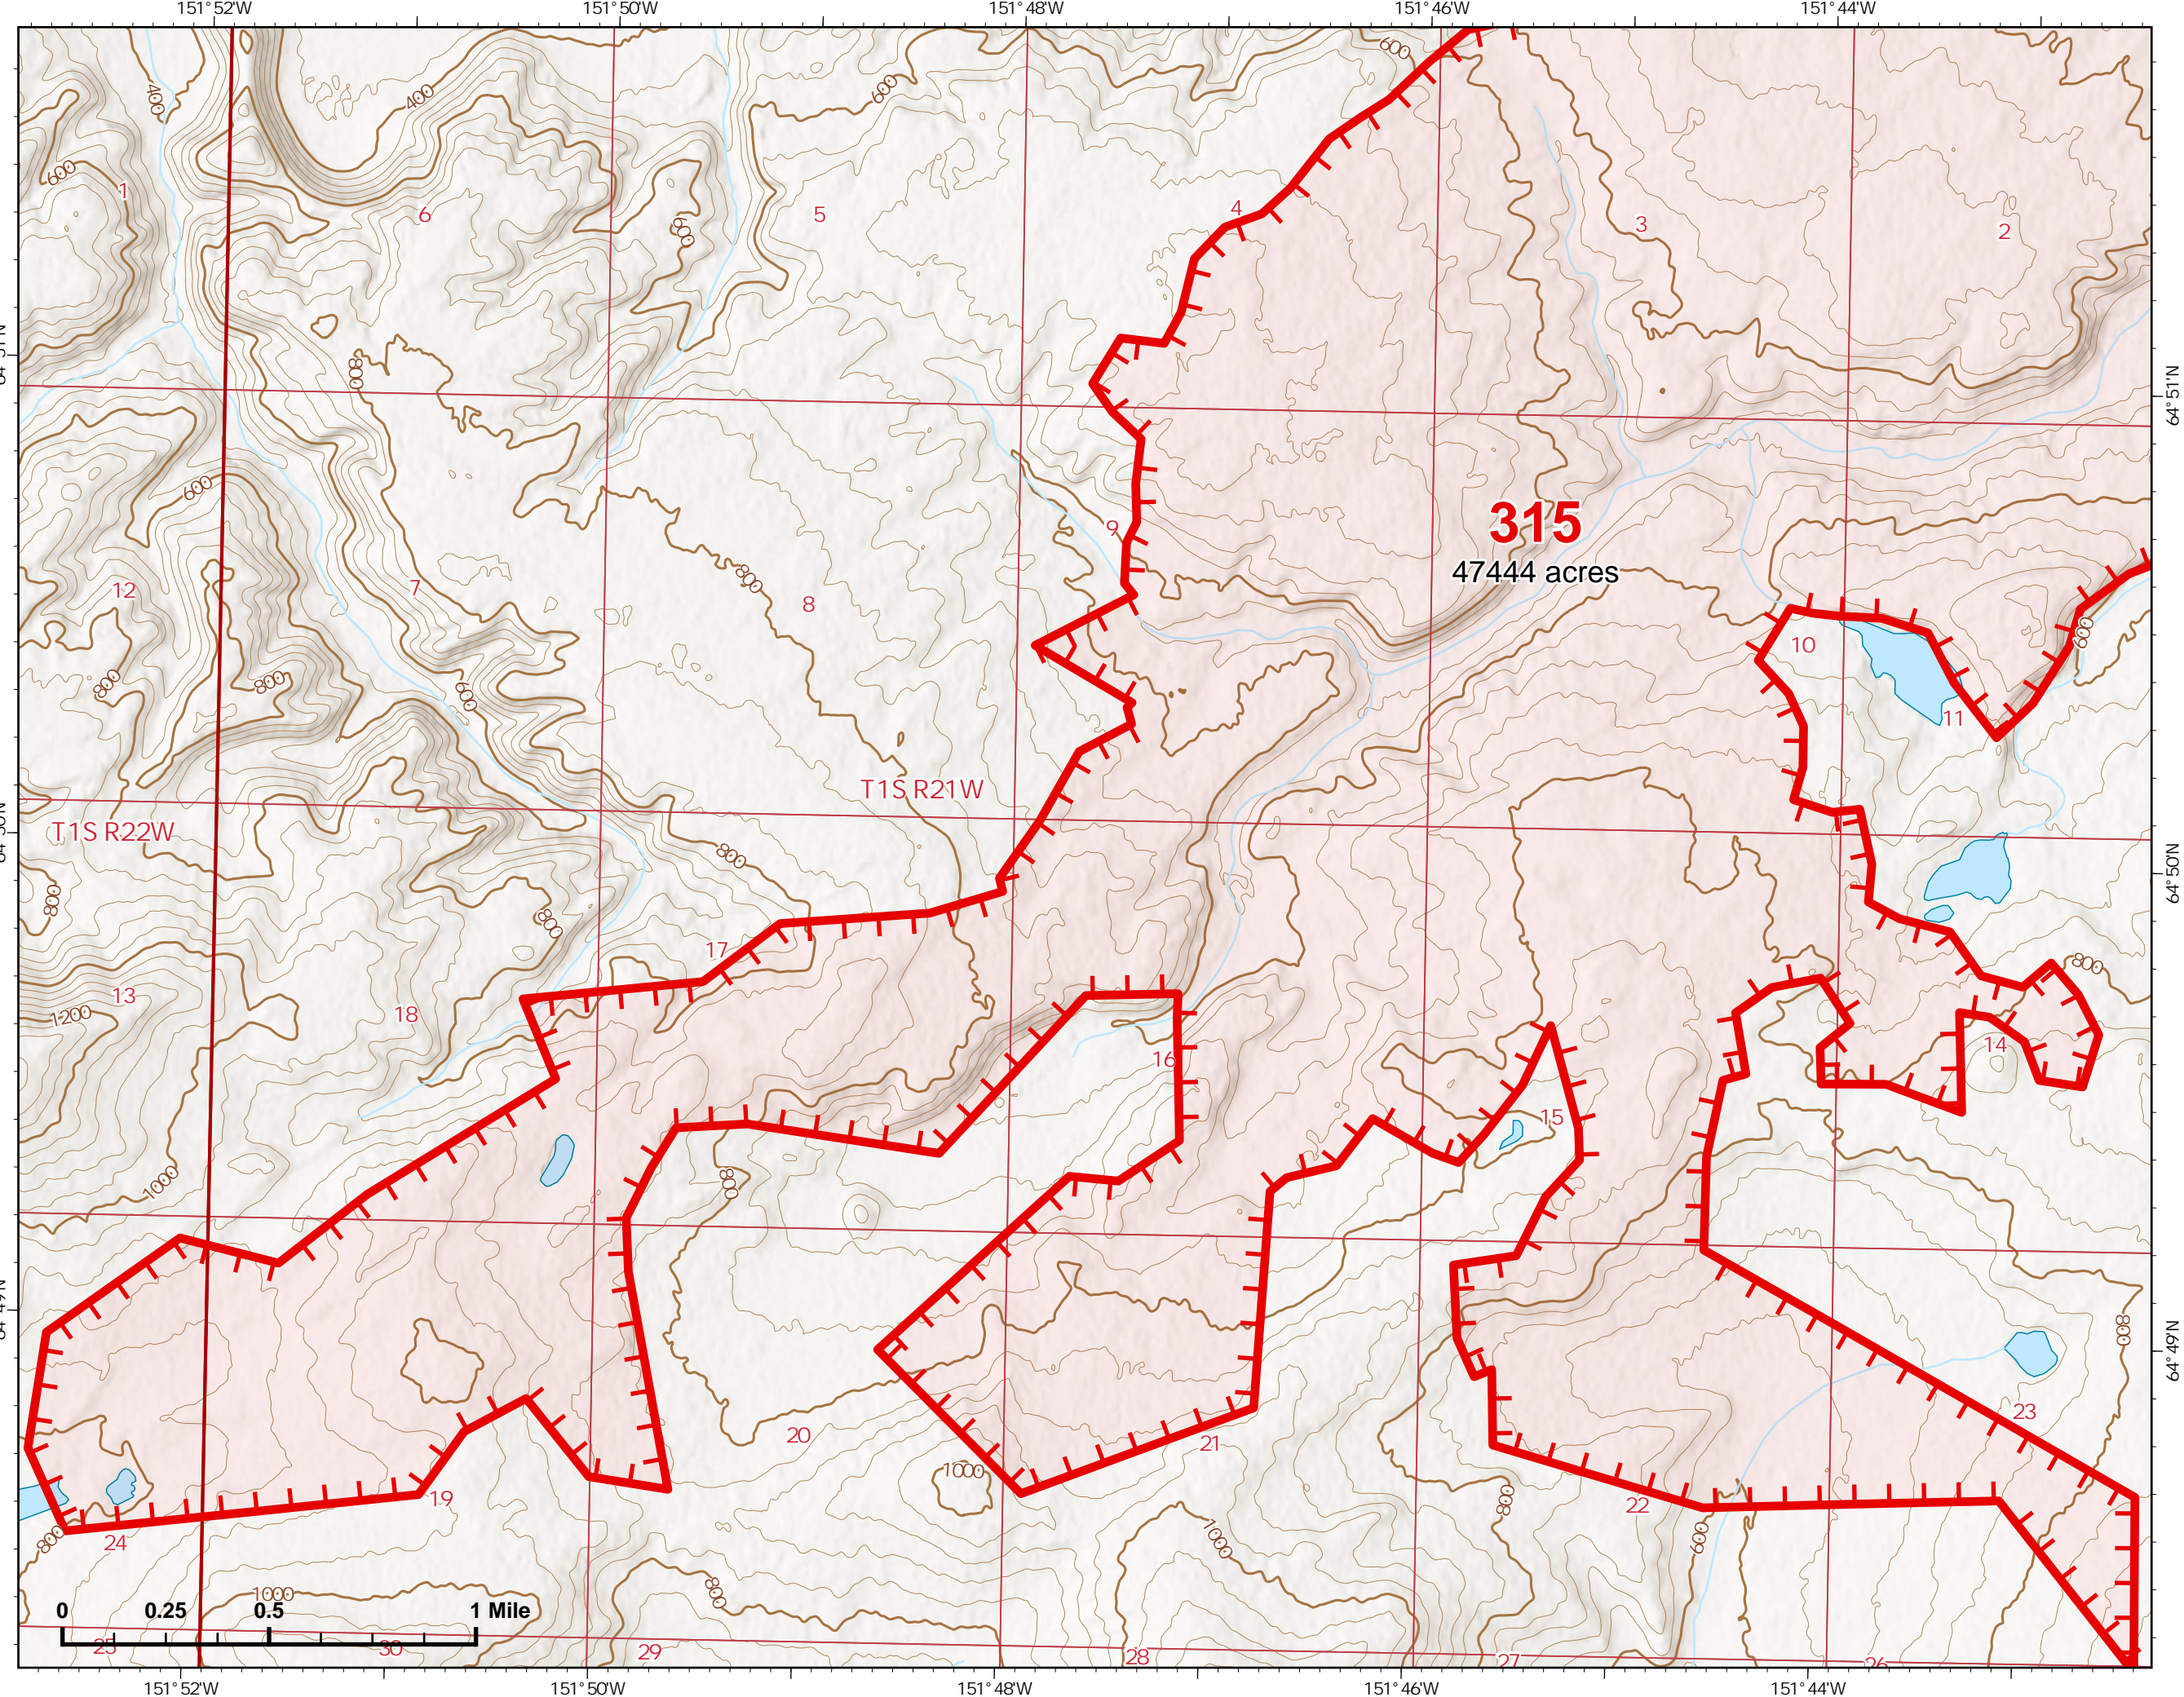

315
47444 acres

Z. Cravens
7/1/2022

IAP Map

Bean Complex
AKTAD231898
07/02/2022

Fire: 315 (Chitanana)

Page 315 - 2

-  Wildfire Daily Fire Perimeter
-  Uncontained

Z. Cravens
7/1/2022