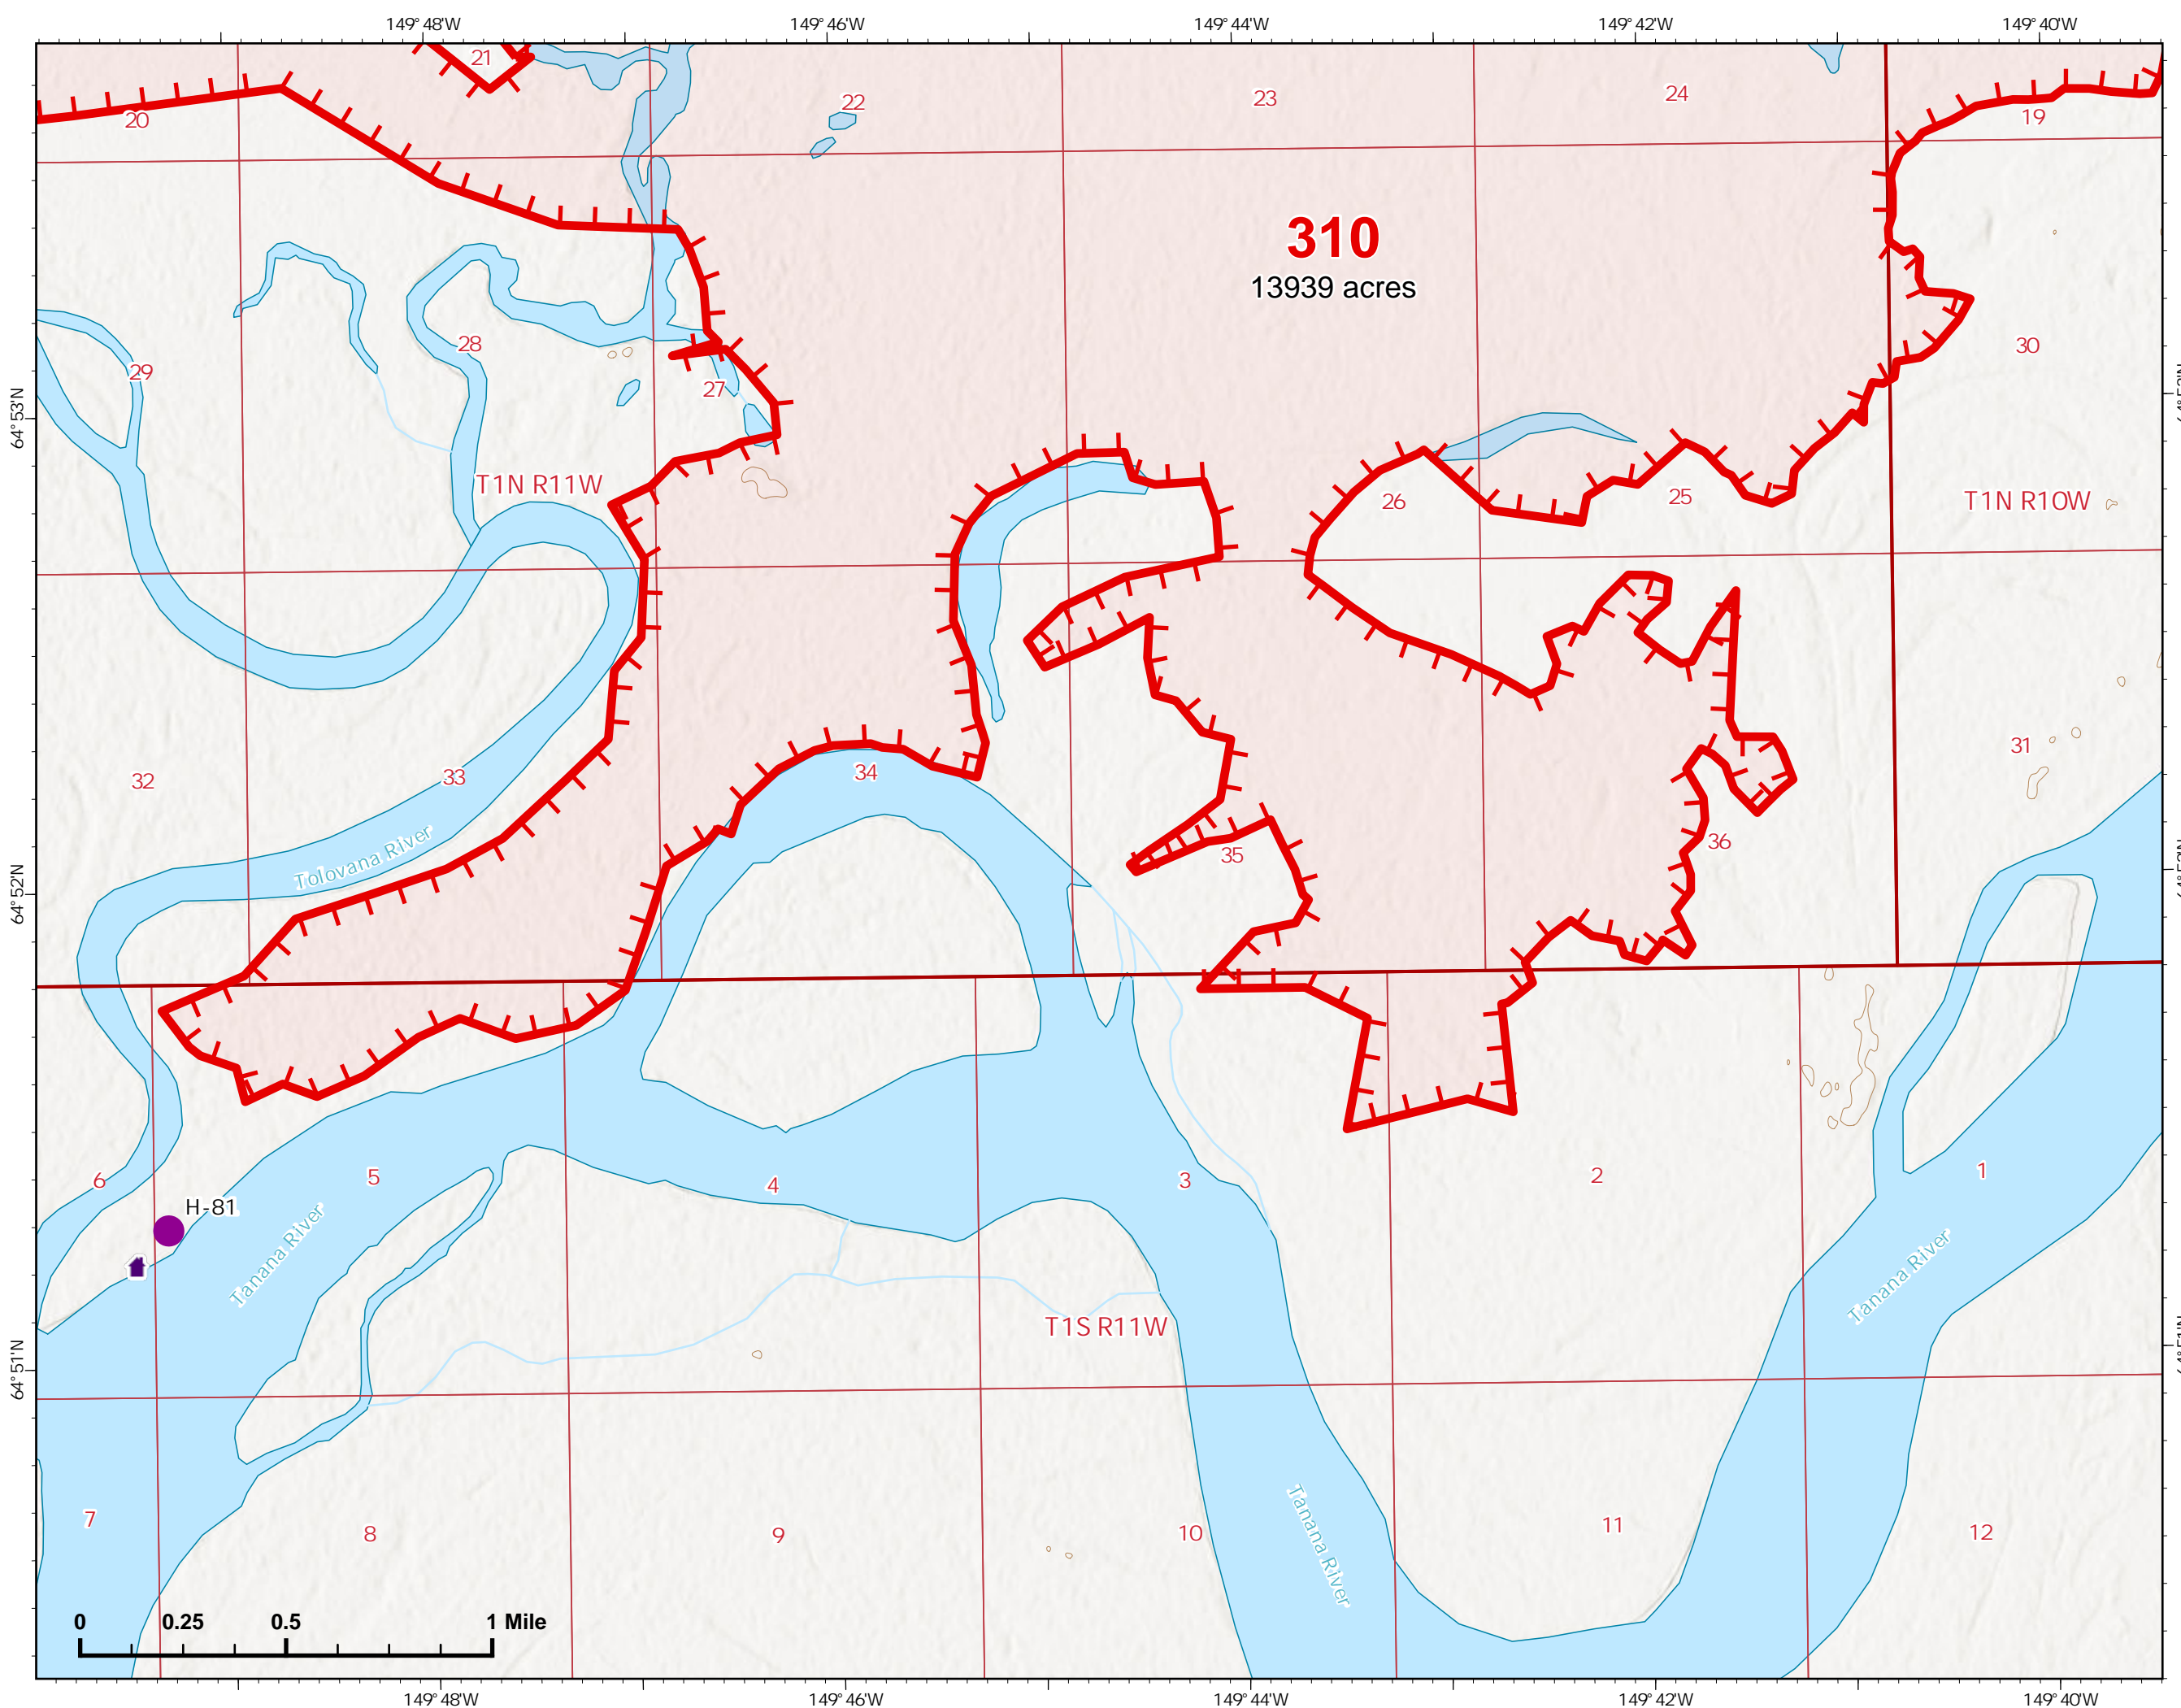

IAP Map

Bean Complex
AKTAD231898
07/02/2022

Fire: 310 (Tanana River)

Page 310 - 2

- Helispot
- Wildfire Daily Fire Perimeter
- Uncontained
- Structure