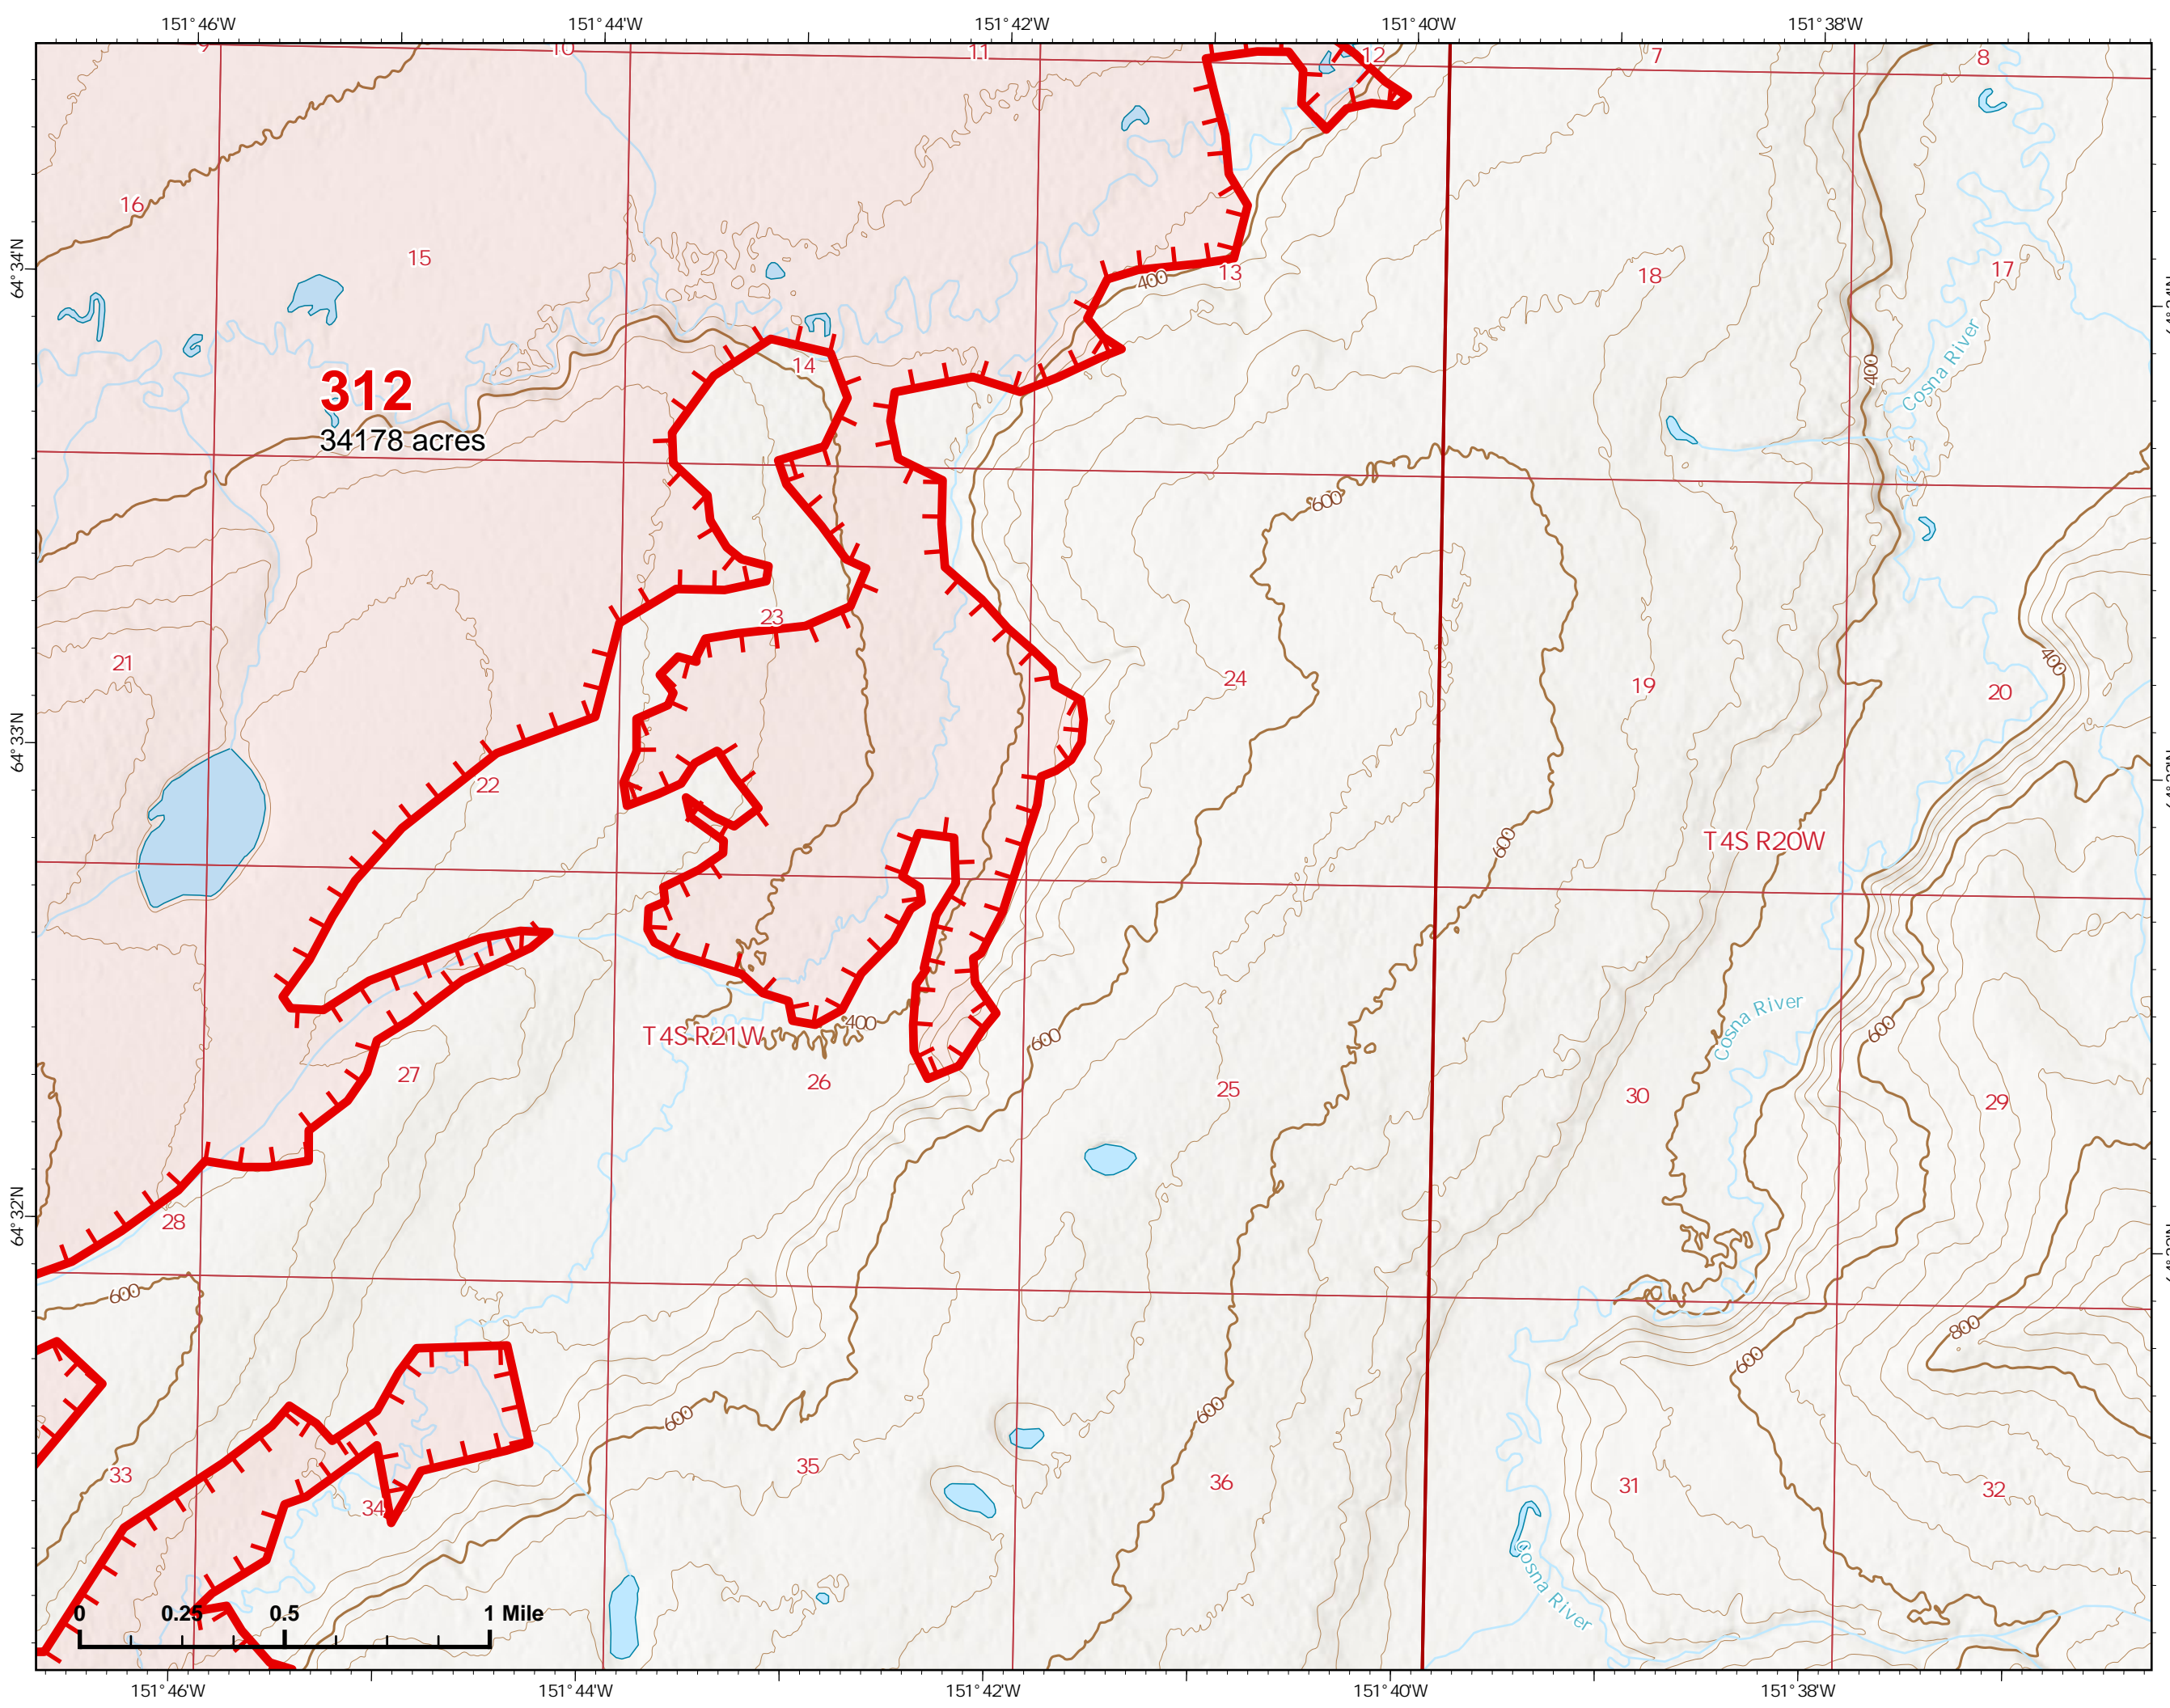

Page 312 - 7

-  Helispot
-  Wildfire Daily Fire Perimeter
-  Uncontained
-  Structure

Z. Cravens
7/1/2022

IAP Map

Bean Complex
AKTAD231898

07/02/2022

Fire: 312 (Bitzshitini)

Page 312 - 8

-  Wildfire Daily Fire Perimeter
-  Uncontained

Z. Cravens
7/1/2022

IAP Map

Bean Complex
AKTAD231898

07/02/2022

Fire: 315 (Chitanana)

Page 315 - 1

-  Helispot
-  Wildfire Daily Fire Perimeter
-  Uncontained
-  Structure