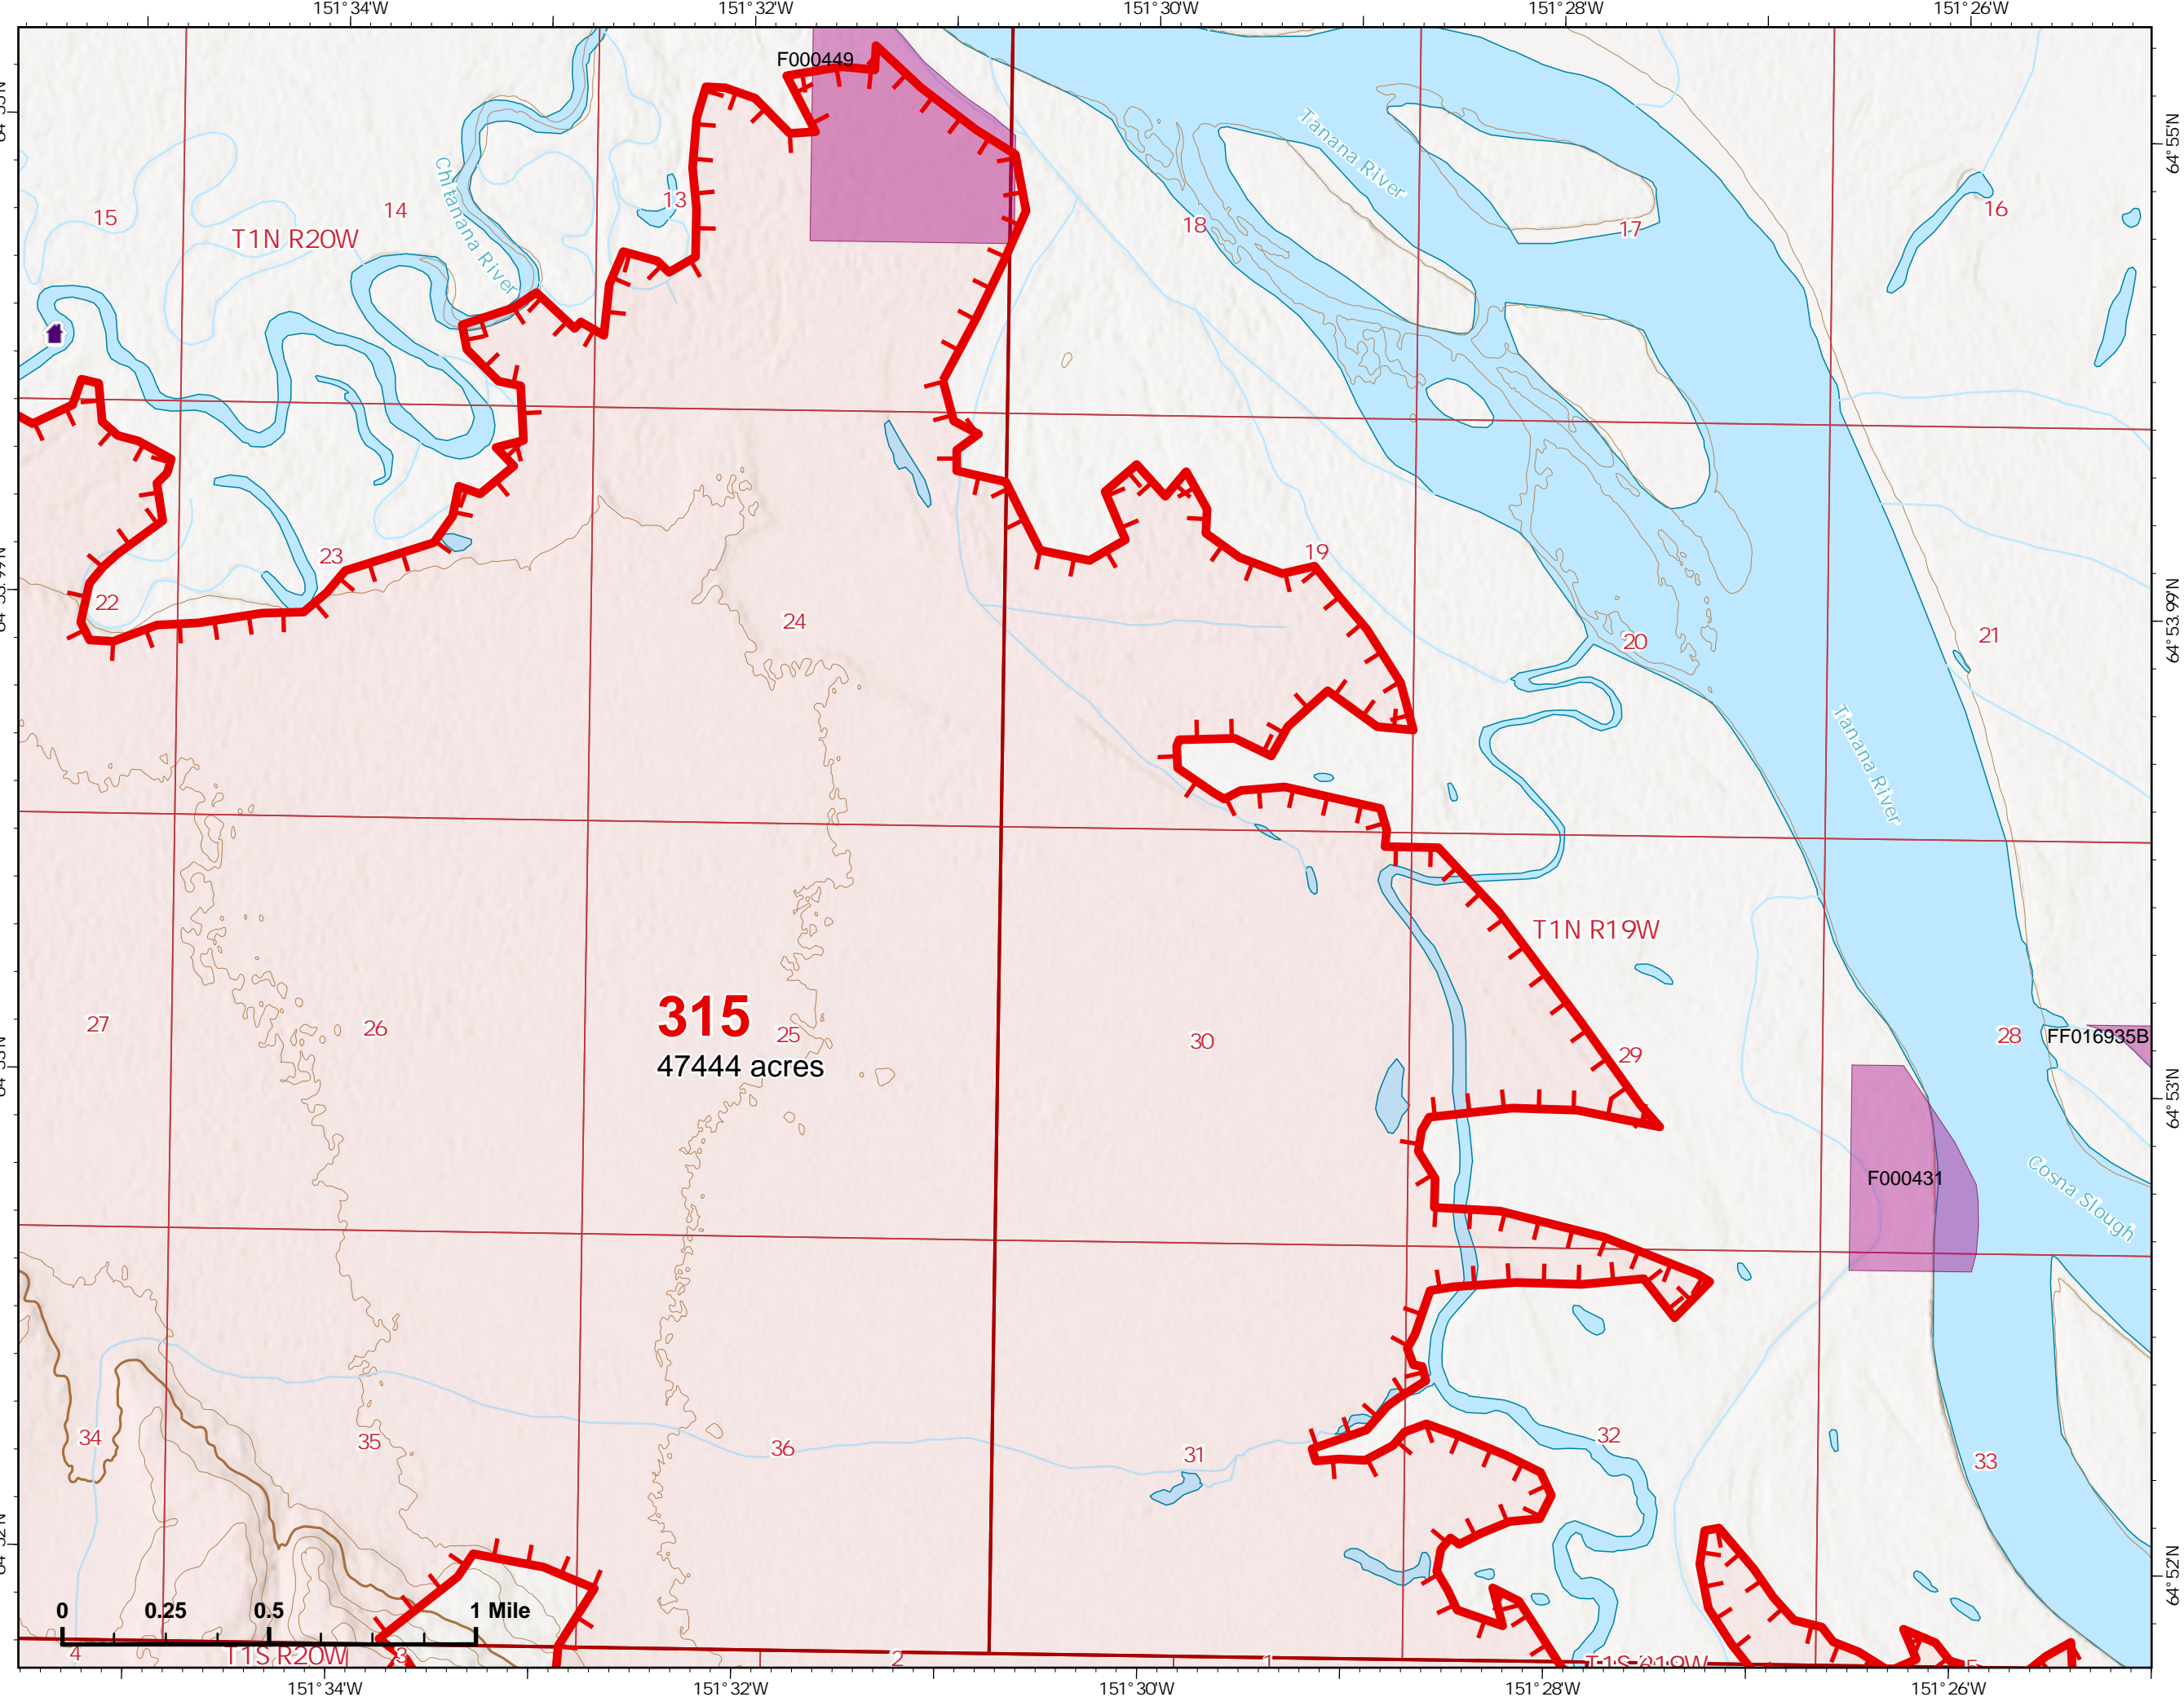

Z. Cravens
7/1/2022