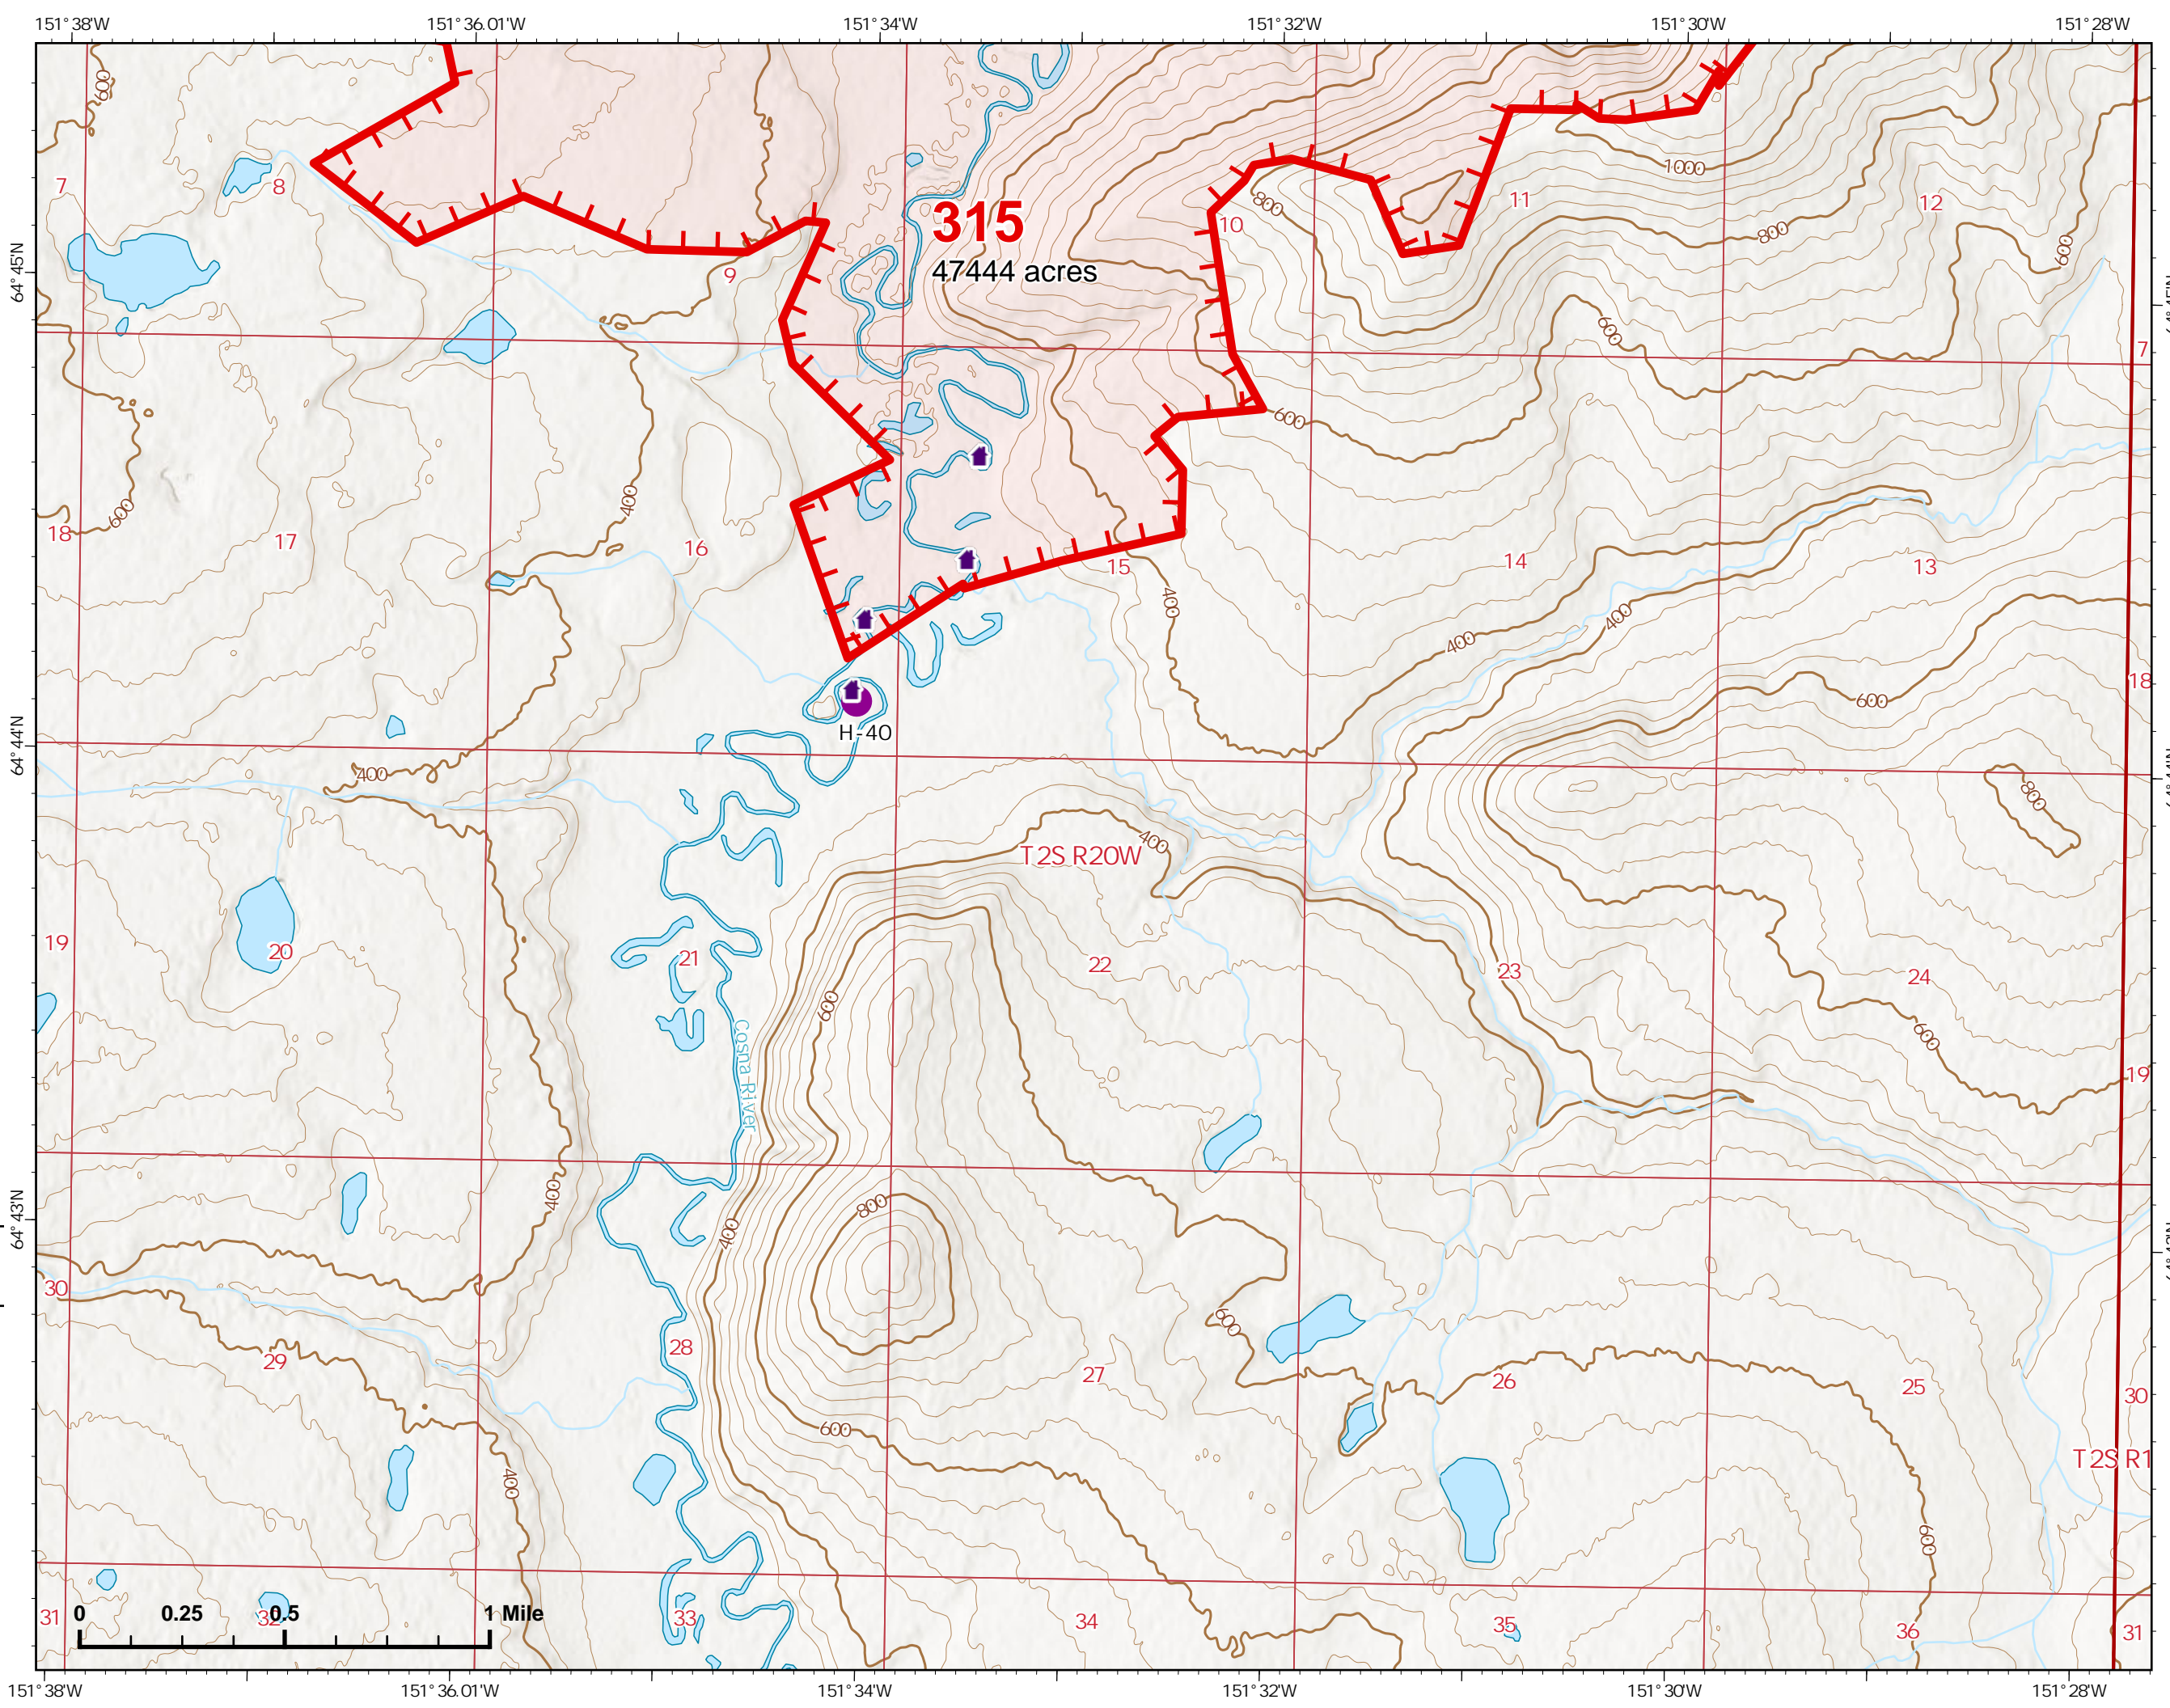

Bean Complex
AKTAD231898
07/02/2022

Fire: 315 (Chitanana)

Page 315 - 4

-  Helispot
-  Wildfire Daily Fire Perimeter
-  Uncontained
-  Structure

Z. Cravens
7/1/2022

IAP Map

Bean Complex
AKTAD231898
07/02/2022

Fire: 315 (Chitanana)

Page 315 - 5

-  Helispot
-  Wildfire Daily Fire Perimeter
-  Uncontained
-  Structure

Z. Cravens
7/1/2022

IAP Map

Bean Complex
AKTAD231898

07/02/2022

Fire: 315 (Chitanana)