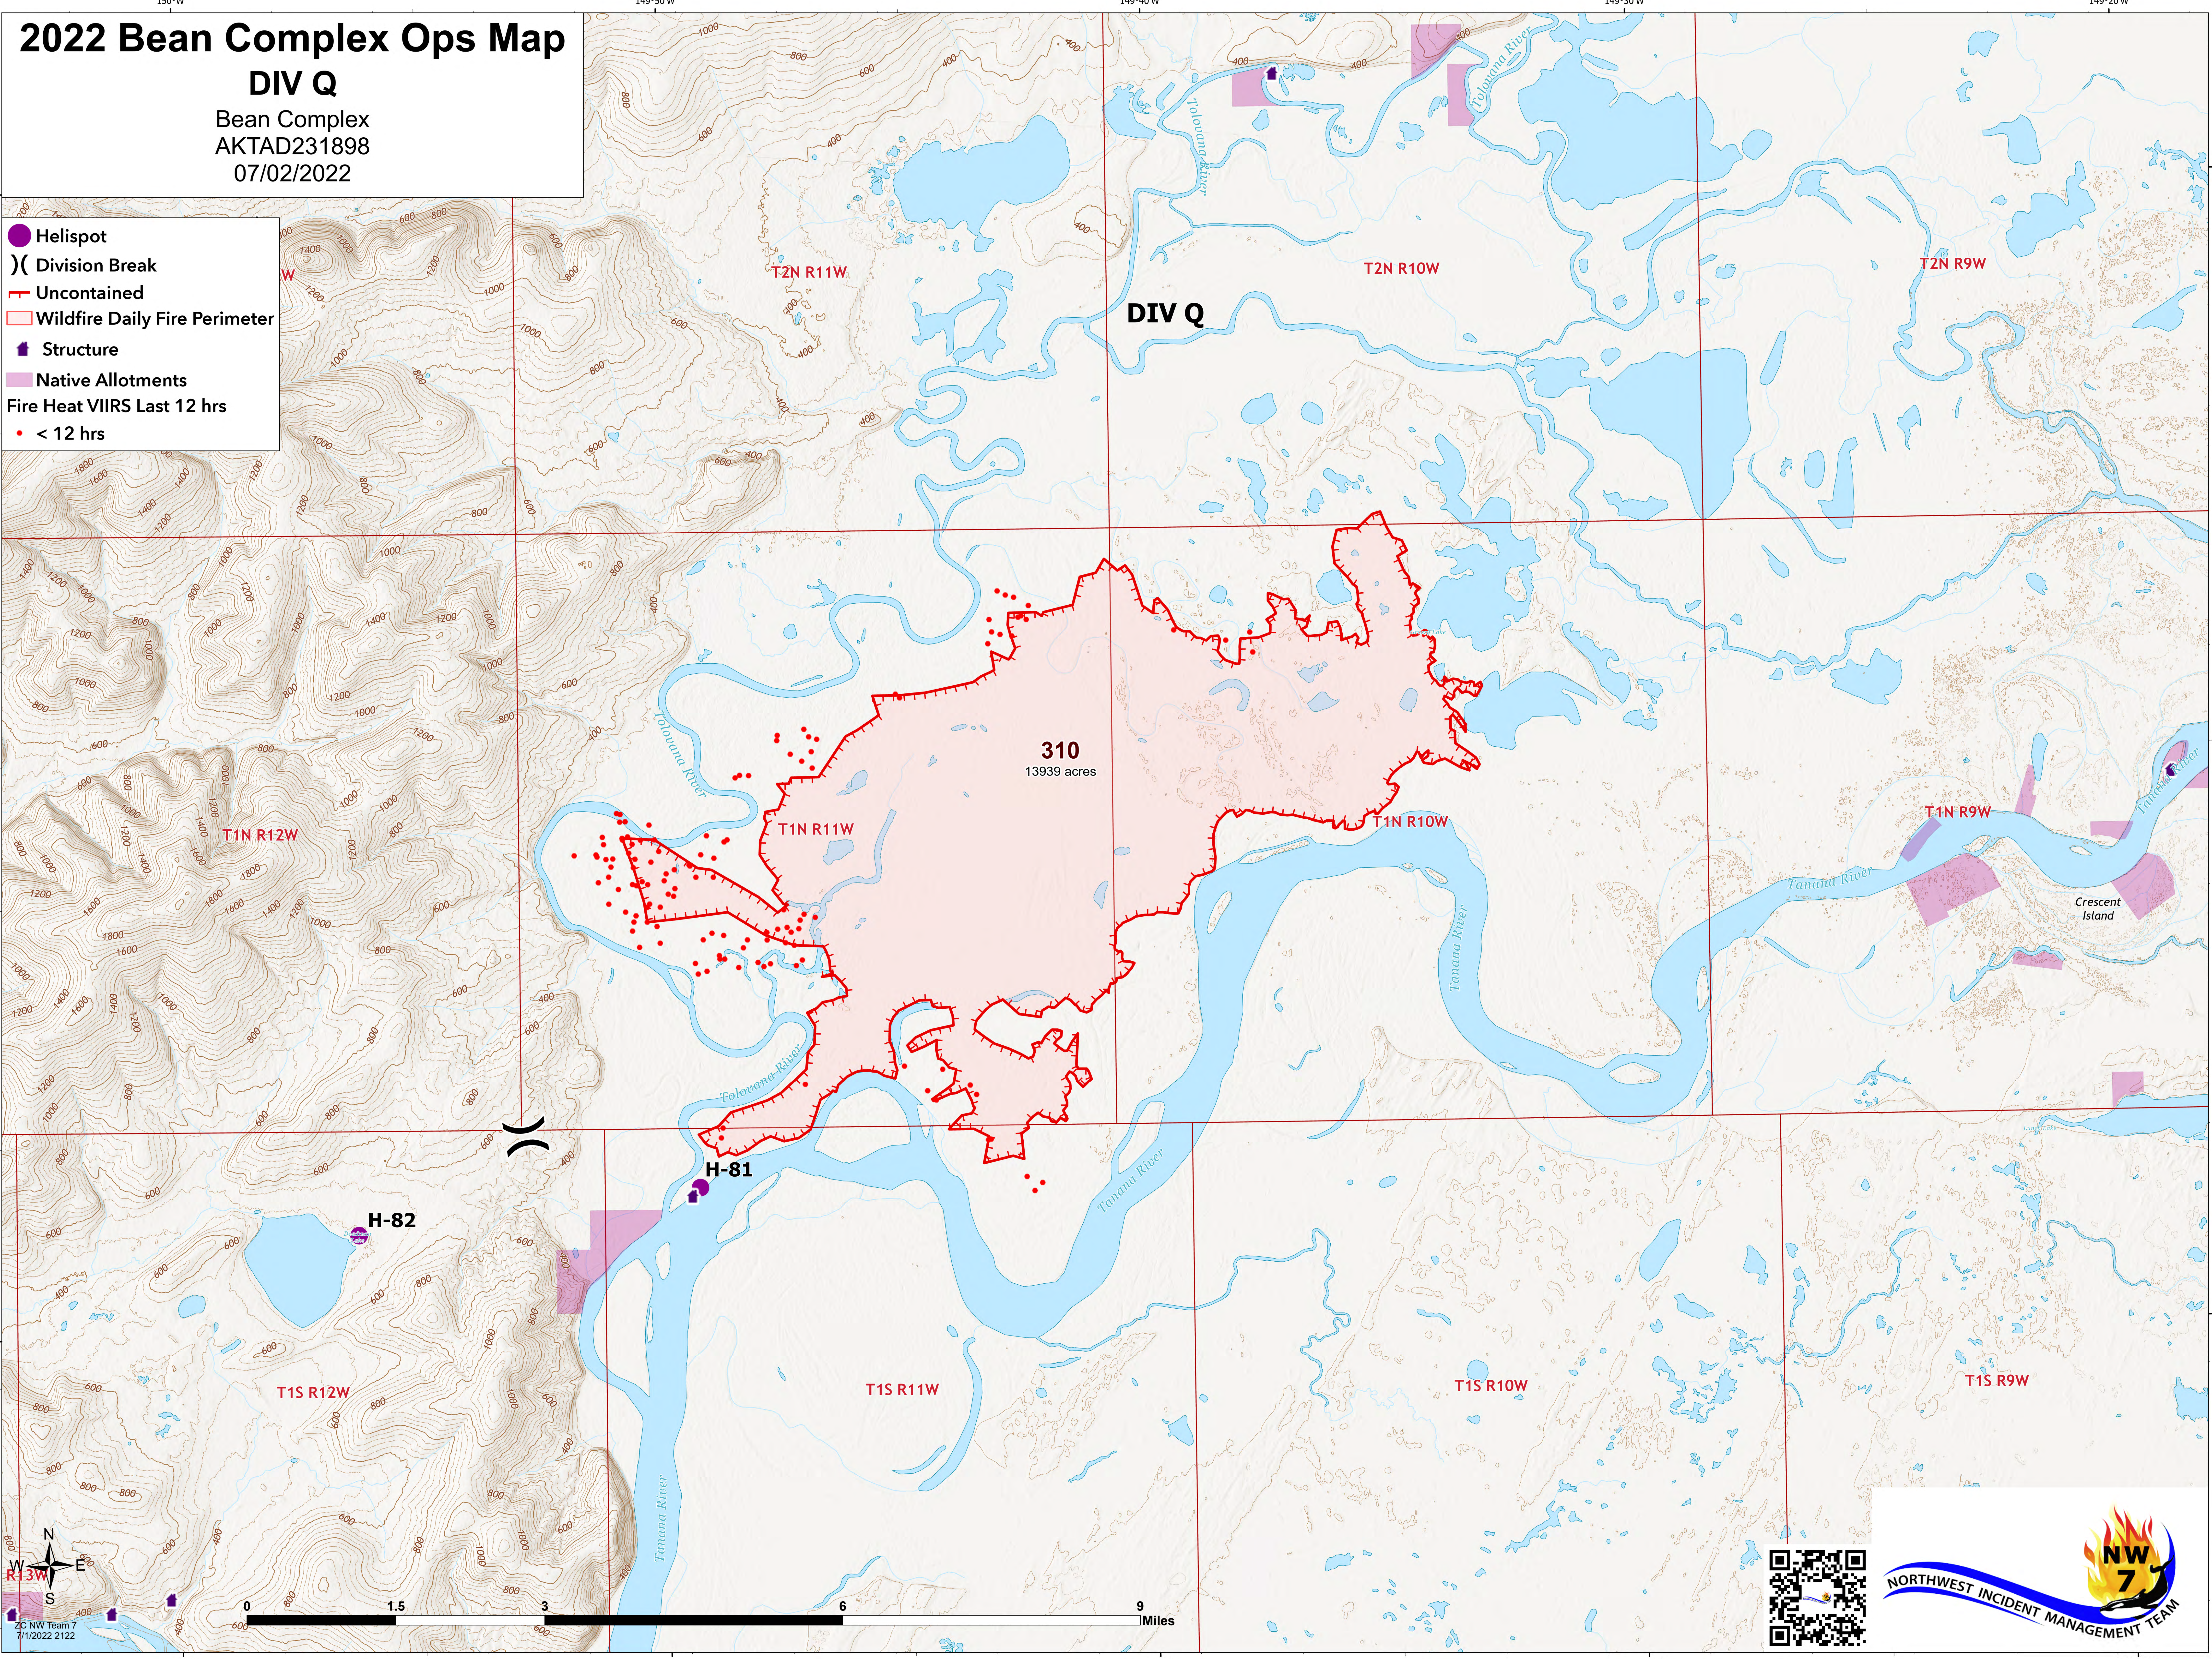

2022 Bean Complex Ops Map

DIV Q

Bean Complex
AKTAD231898
07/02/2022

- Helispot
-) Division Break
- Uncontained
- ▭ Wildfire Daily Fire Perimeter
- Structure
- Native Allotments
- Fire Heat VIIRS Last 12 hrs
- < 12 hrs

2C NW Team 7
7/1/2022 2:12Z