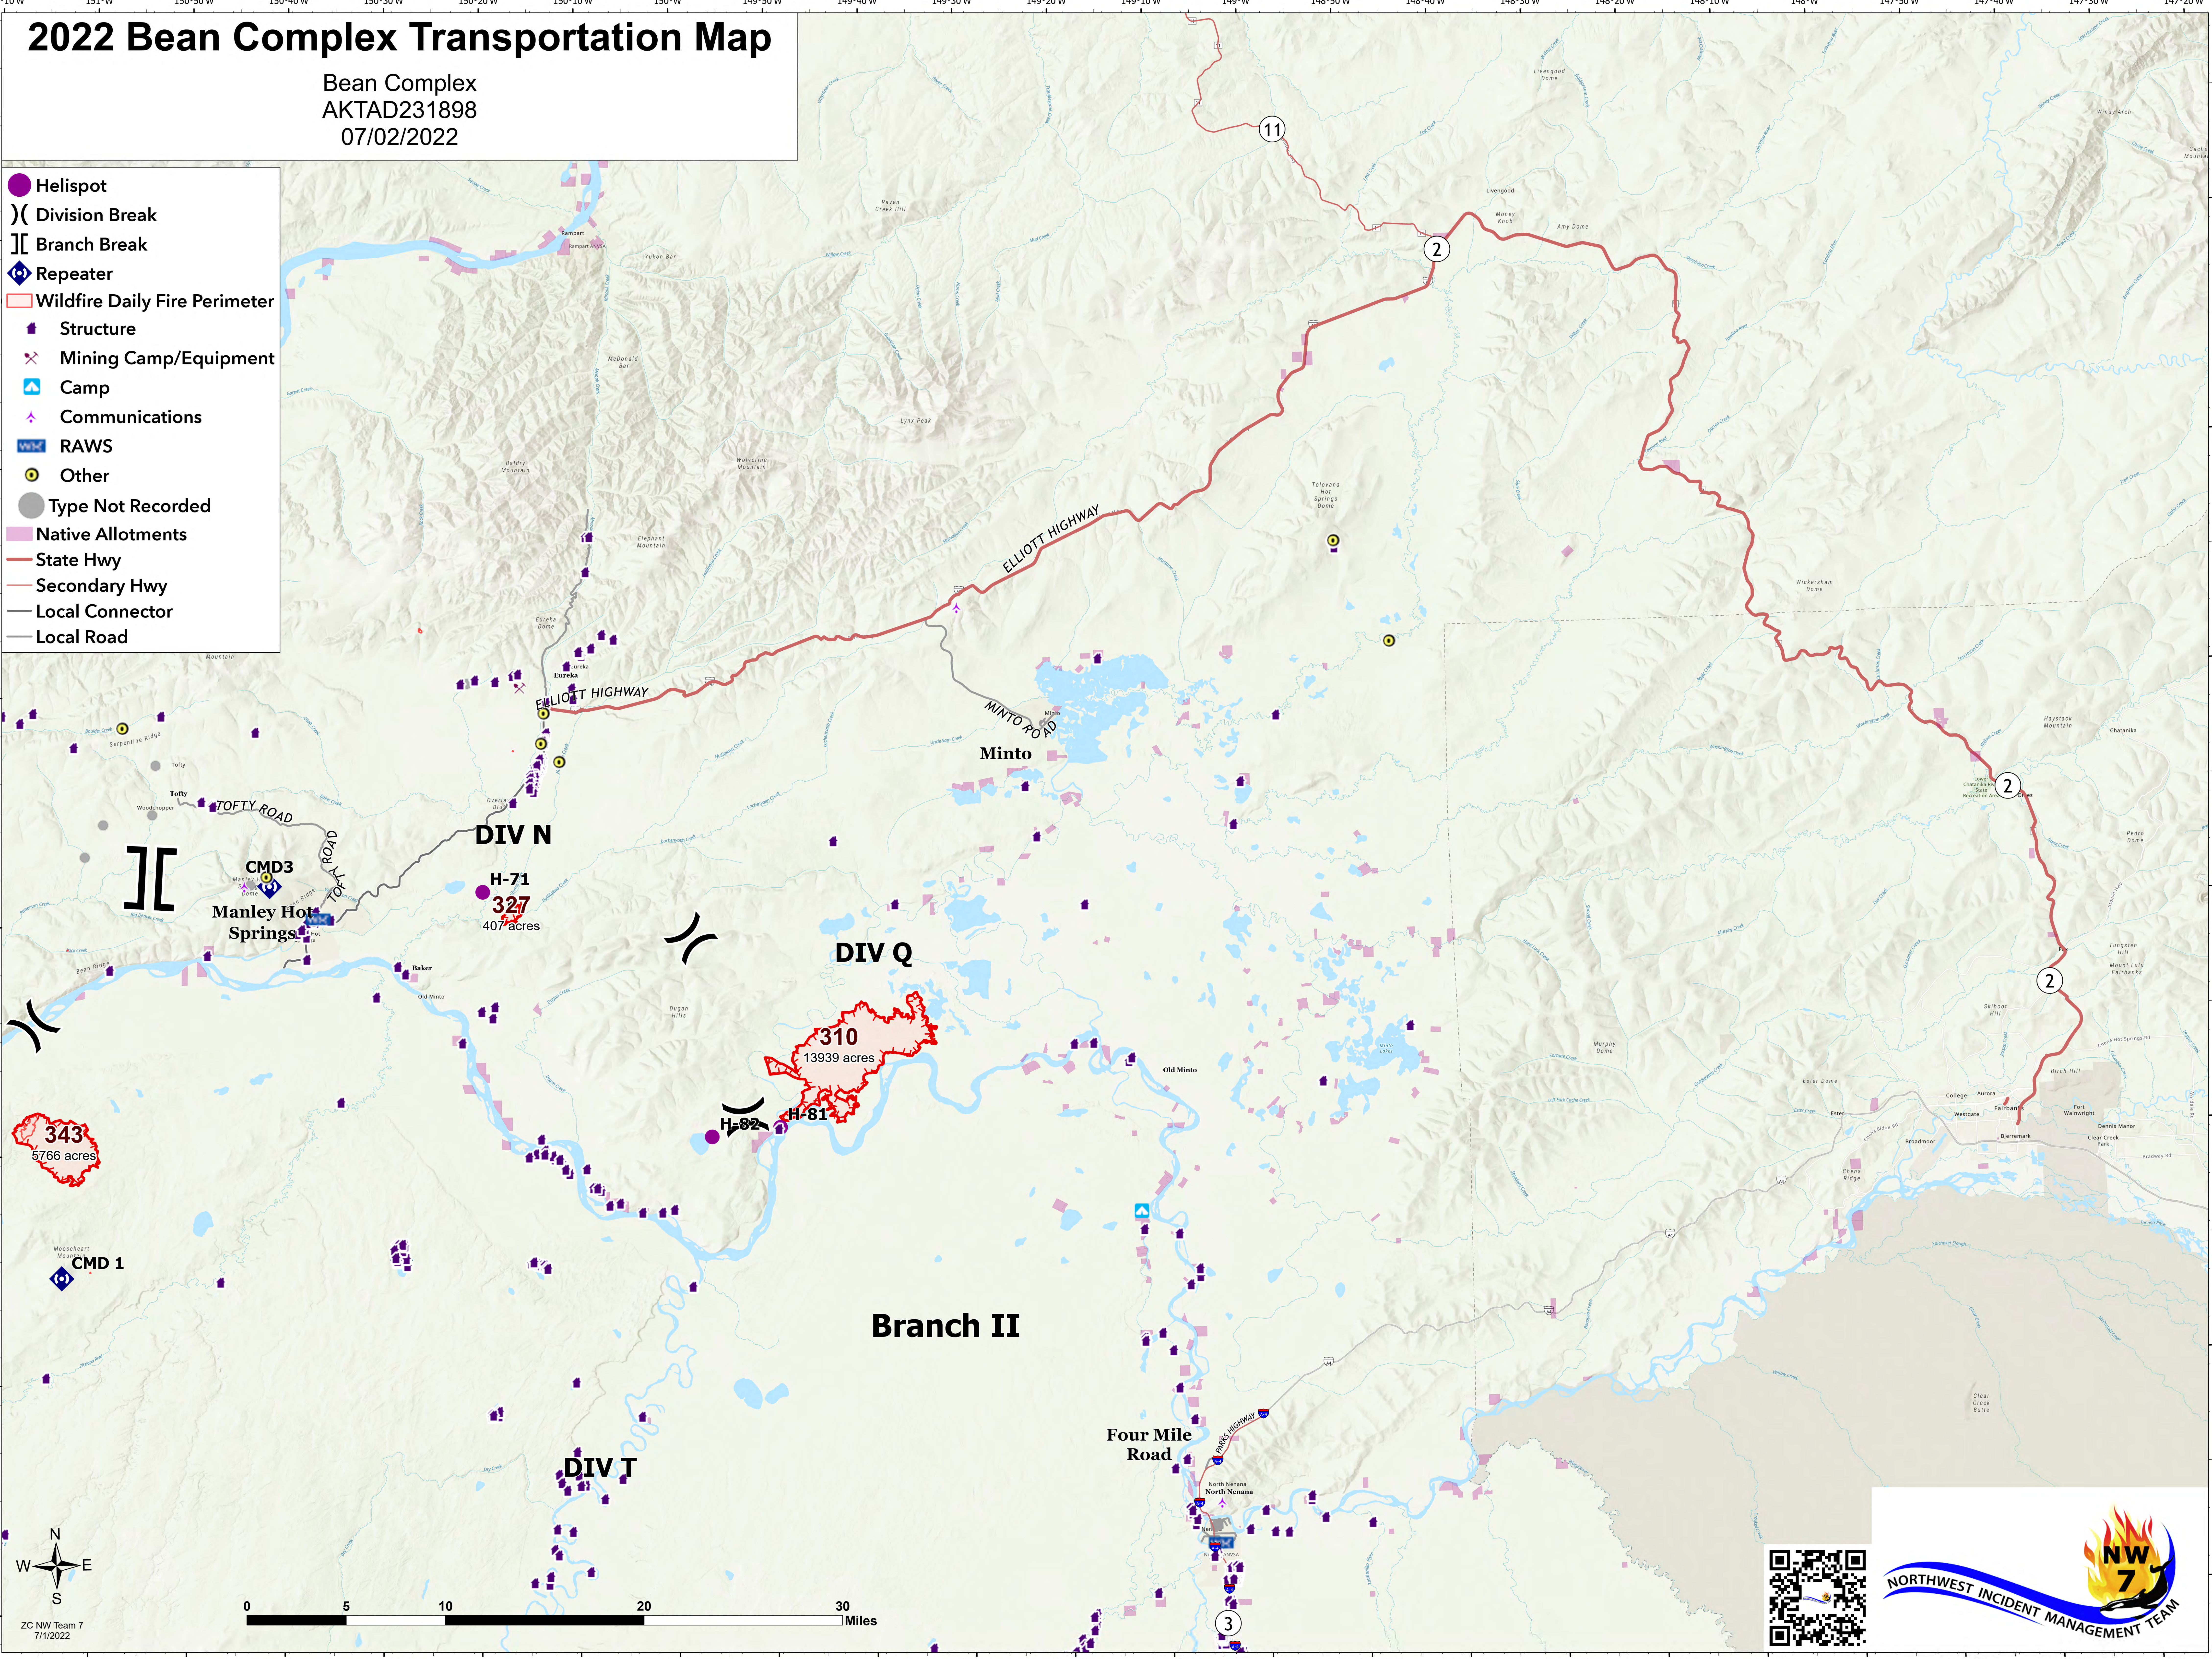

# 2022 Bean Complex Transportation Map

Bean Complex  
AKTAD231898  
07/02/2022

- Helispot
- ) Division Break
- ] Branch Break
- ◆ Repeater
- ▭ Wildfire Daily Fire Perimeter
- Structure
- ✕ Mining Camp/Equipment
- ⛑ Camp
- ▲ Communications
- ▭ RAWS
- Other
- Type Not Recorded
- Native Allotments
- State Hwy
- Secondary Hwy
- Local Connector
- Local Road

ZC NW Team 7  
7/1/2022