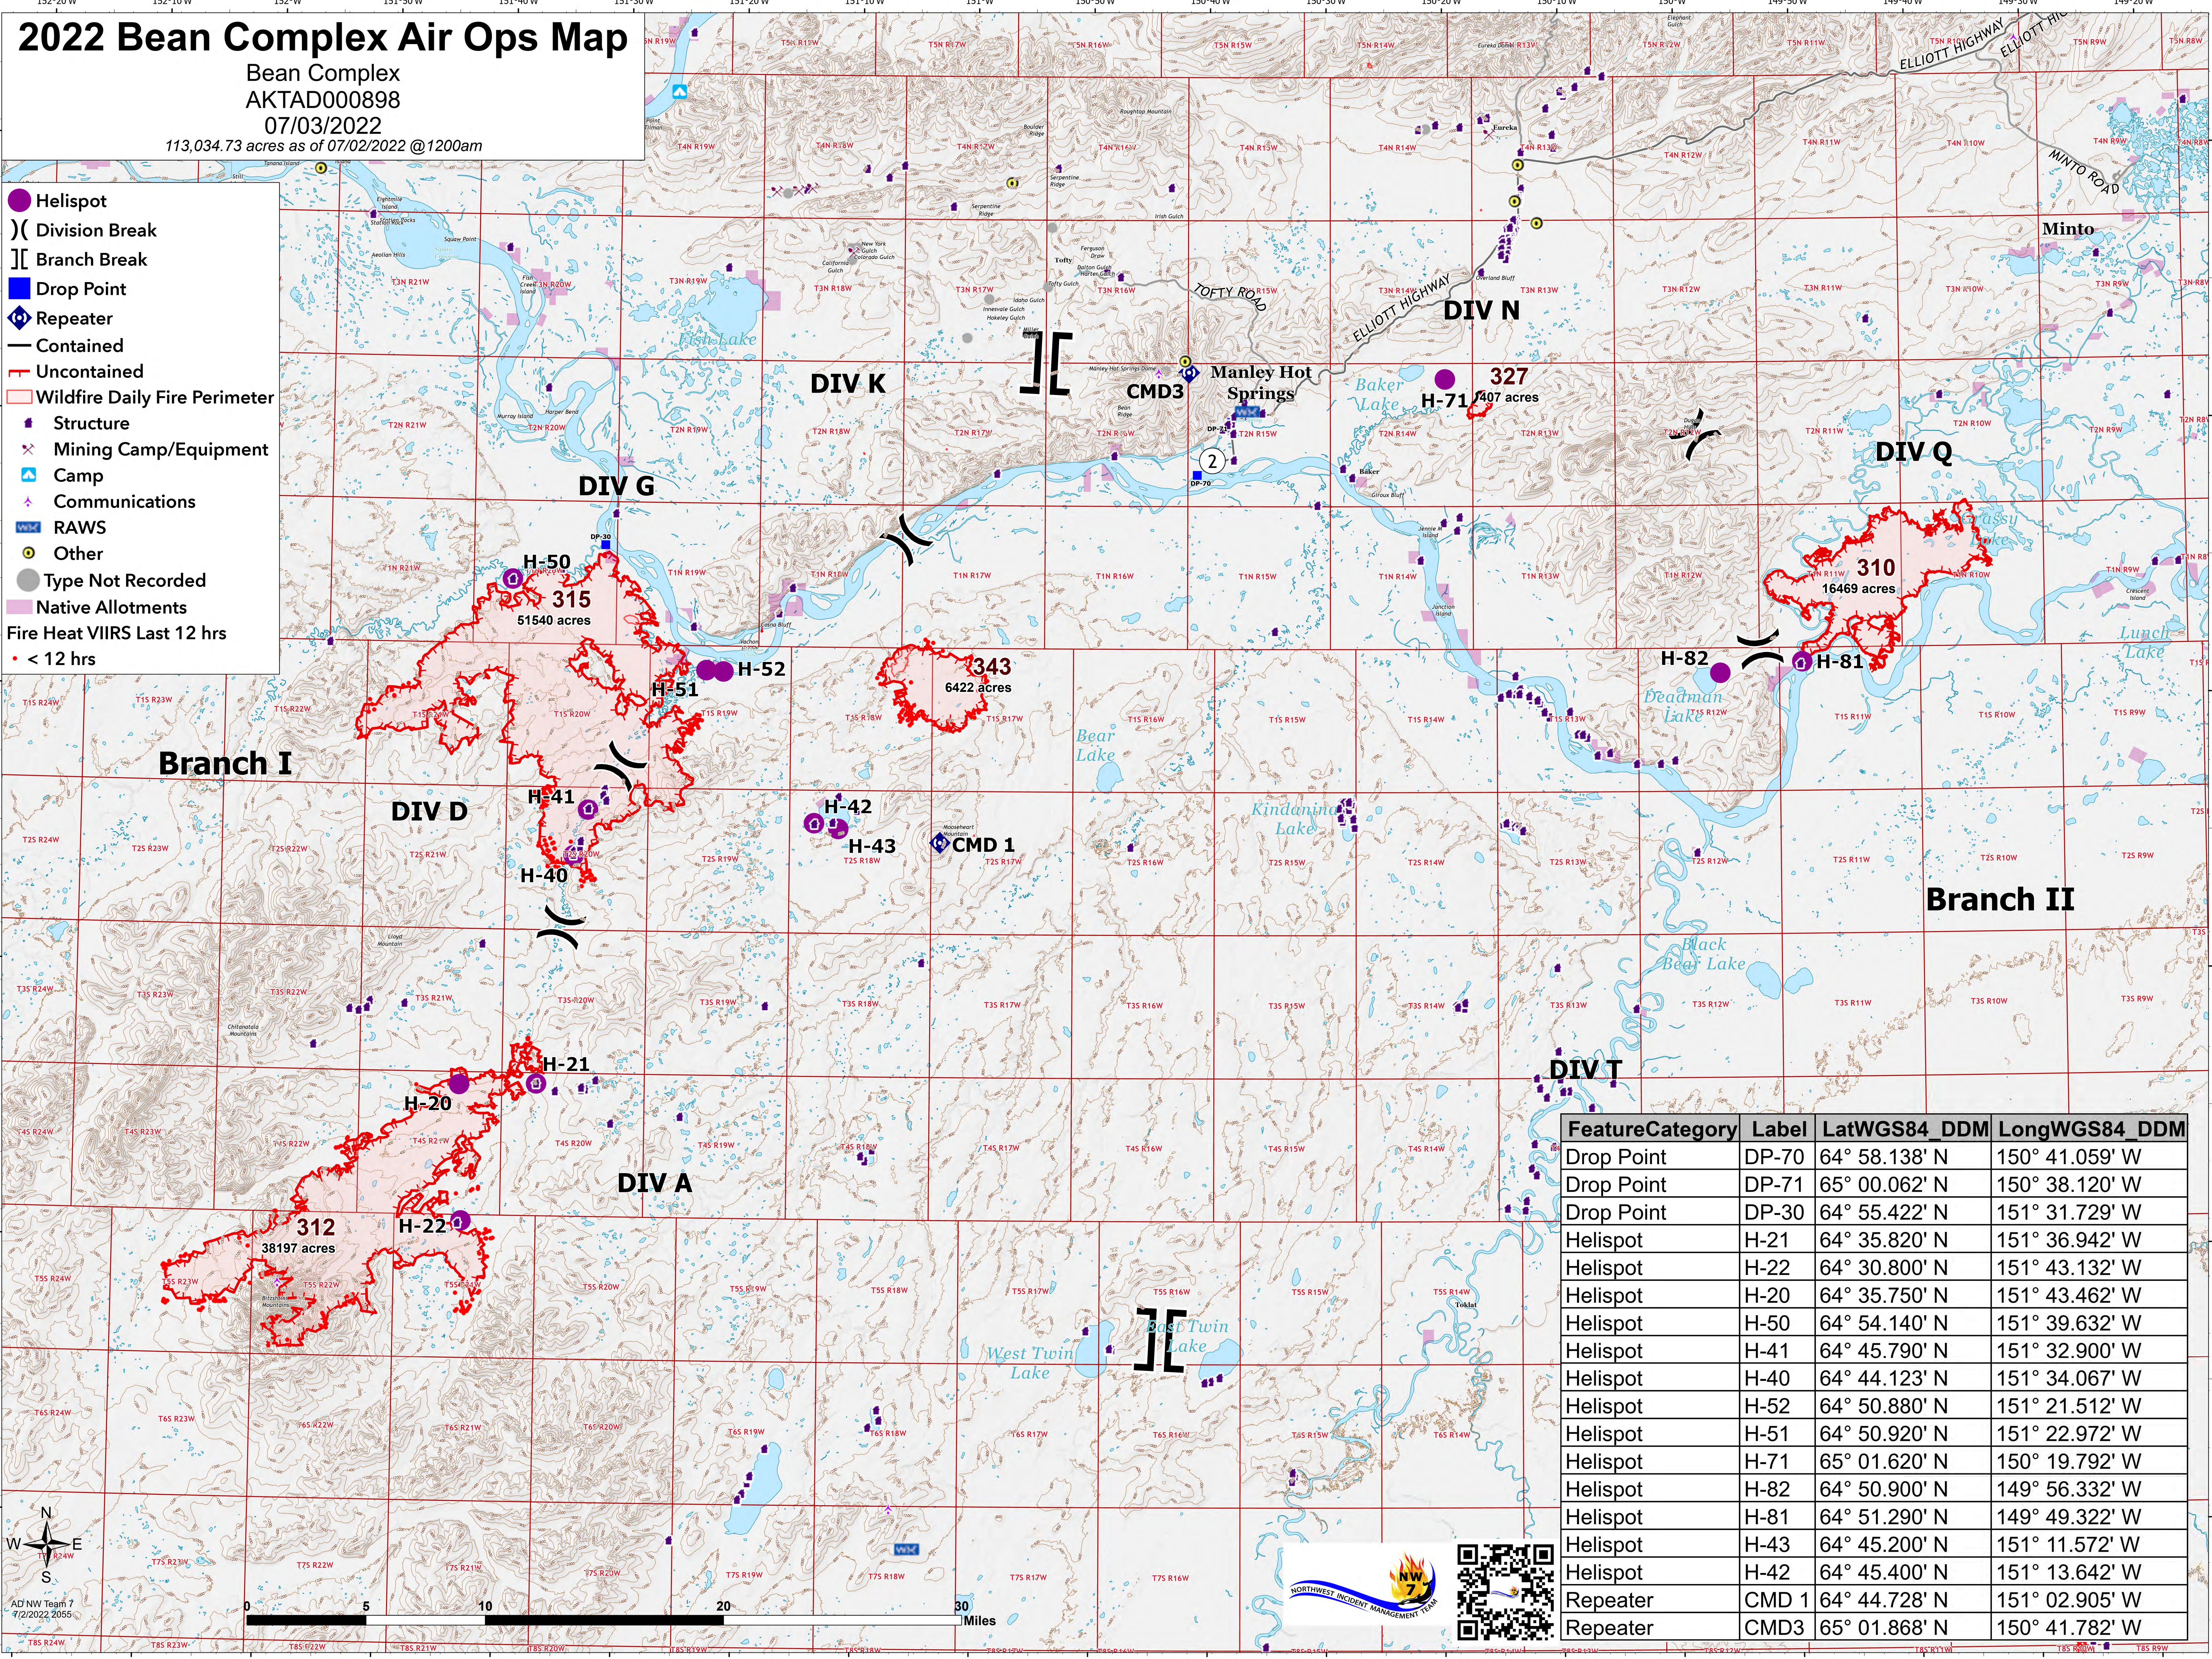

2022 Bean Complex Air Ops Map

Bean Complex
AKTAD000898
07/03/2022

113,034.73 acres as of 07/02/2022 @ 1200am

- Helispot
-) Division Break
- [Branch Break
- Drop Point
- ⬢ Repeater
- Contained
- Uncontained
- Wildfire Daily Fire Perimeter
- Structure
- ✕ Mining Camp/Equipment
- ⬢ Camp
- ✦ Communications
- ▭ RAWS
- ⊙ Other
- Type Not Recorded
- Native Allotments
- Fire Heat VIIRS Last 12 hrs
- < 12 hrs

Feature	Category	Label	LatWGS84_DDM	LongWGS84_DDM
Drop Point	DP-70	64° 58.138' N	150° 41.059' W	
Drop Point	DP-71	65° 00.062' N	150° 38.120' W	
Drop Point	DP-30	64° 55.422' N	151° 31.729' W	
Helispot	H-21	64° 35.820' N	151° 36.942' W	
Helispot	H-22	64° 30.800' N	151° 43.132' W	
Helispot	H-20	64° 35.750' N	151° 43.462' W	
Helispot	H-50	64° 54.140' N	151° 39.632' W	
Helispot	H-41	64° 45.790' N	151° 32.900' W	
Helispot	H-40	64° 44.123' N	151° 34.067' W	
Helispot	H-52	64° 50.880' N	151° 21.512' W	
Helispot	H-51	64° 50.920' N	151° 22.972' W	
Helispot	H-71	65° 01.620' N	150° 19.792' W	
Helispot	H-82	64° 50.900' N	149° 56.332' W	
Helispot	H-81	64° 51.290' N	149° 49.322' W	
Helispot	H-43	64° 45.200' N	151° 11.572' W	
Helispot	H-42	64° 45.400' N	151° 13.642' W	
Repeater	CMD 1	64° 44.728' N	151° 02.905' W	
Repeater	CMD3	65° 01.868' N	150° 41.782' W	

AD NW Team 7
7/2/2022 2055