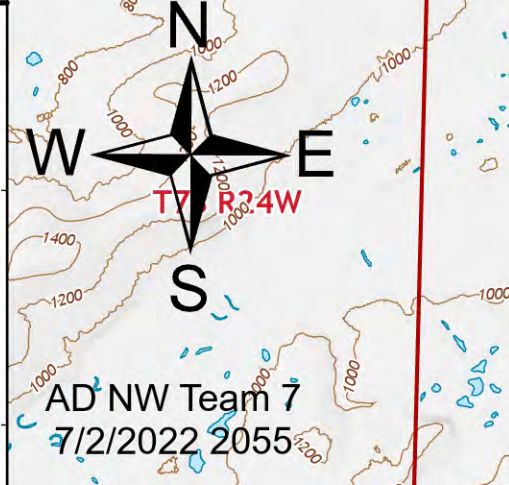

2022 Bean Complex Air Ops Map

Bean Complex
AKTAD000898
07/03/2022

113,034.73 acres as of 07/02/2022 @ 1200am

- Helispot
-) Division Break
- [Branch Break
- Drop Point
- ⬢ Repeater
- Contained
- Uncontained
- Wildfire Daily Fire Perimeter
- Structure
- ✕ Mining Camp/Equipment
- ⬢ Camp
- ✦ Communications
- ▭ RAWS
- ⊙ Other
- Type Not Recorded
- Native Allotments
- Fire Heat VIIRS Last 12 hrs
- < 12 hrs

Feature	Category	Label	LatWGS84_DDM	LongWGS84_DDM
Drop Point	DP-70	64° 58.138' N	150° 41.059' W	
Drop Point	DP-71	65° 00.062' N	150° 38.120' W	
Drop Point	DP-30	64° 55.422' N	151° 31.729' W	
Helispot	H-21	64° 35.820' N	151° 36.942' W	
Helispot	H-22	64° 30.800' N	151° 43.132' W	
Helispot	H-20	64° 35.750' N	151° 43.462' W	
Helispot	H-50	64° 54.140' N	151° 39.632' W	
Helispot	H-41	64° 45.790' N	151° 32.900' W	
Helispot	H-40	64° 44.123' N	151° 34.067' W	
Helispot	H-52	64° 50.880' N	151° 21.512' W	
Helispot	H-51	64° 50.920' N	151° 22.972' W	
Helispot	H-71	65° 01.620' N	150° 19.792' W	
Helispot	H-82	64° 50.900' N	149° 56.332' W	
Helispot	H-81	64° 51.290' N	149° 49.322' W	
Helispot	H-43	64° 45.200' N	151° 11.572' W	
Helispot	H-42	64° 45.400' N	151° 13.642' W	
Repeater	CMD 1	64° 44.728' N	151° 02.905' W	
Repeater	CMD3	65° 01.868' N	150° 41.782' W	

AD NW Team 7
7/2/2022 2055