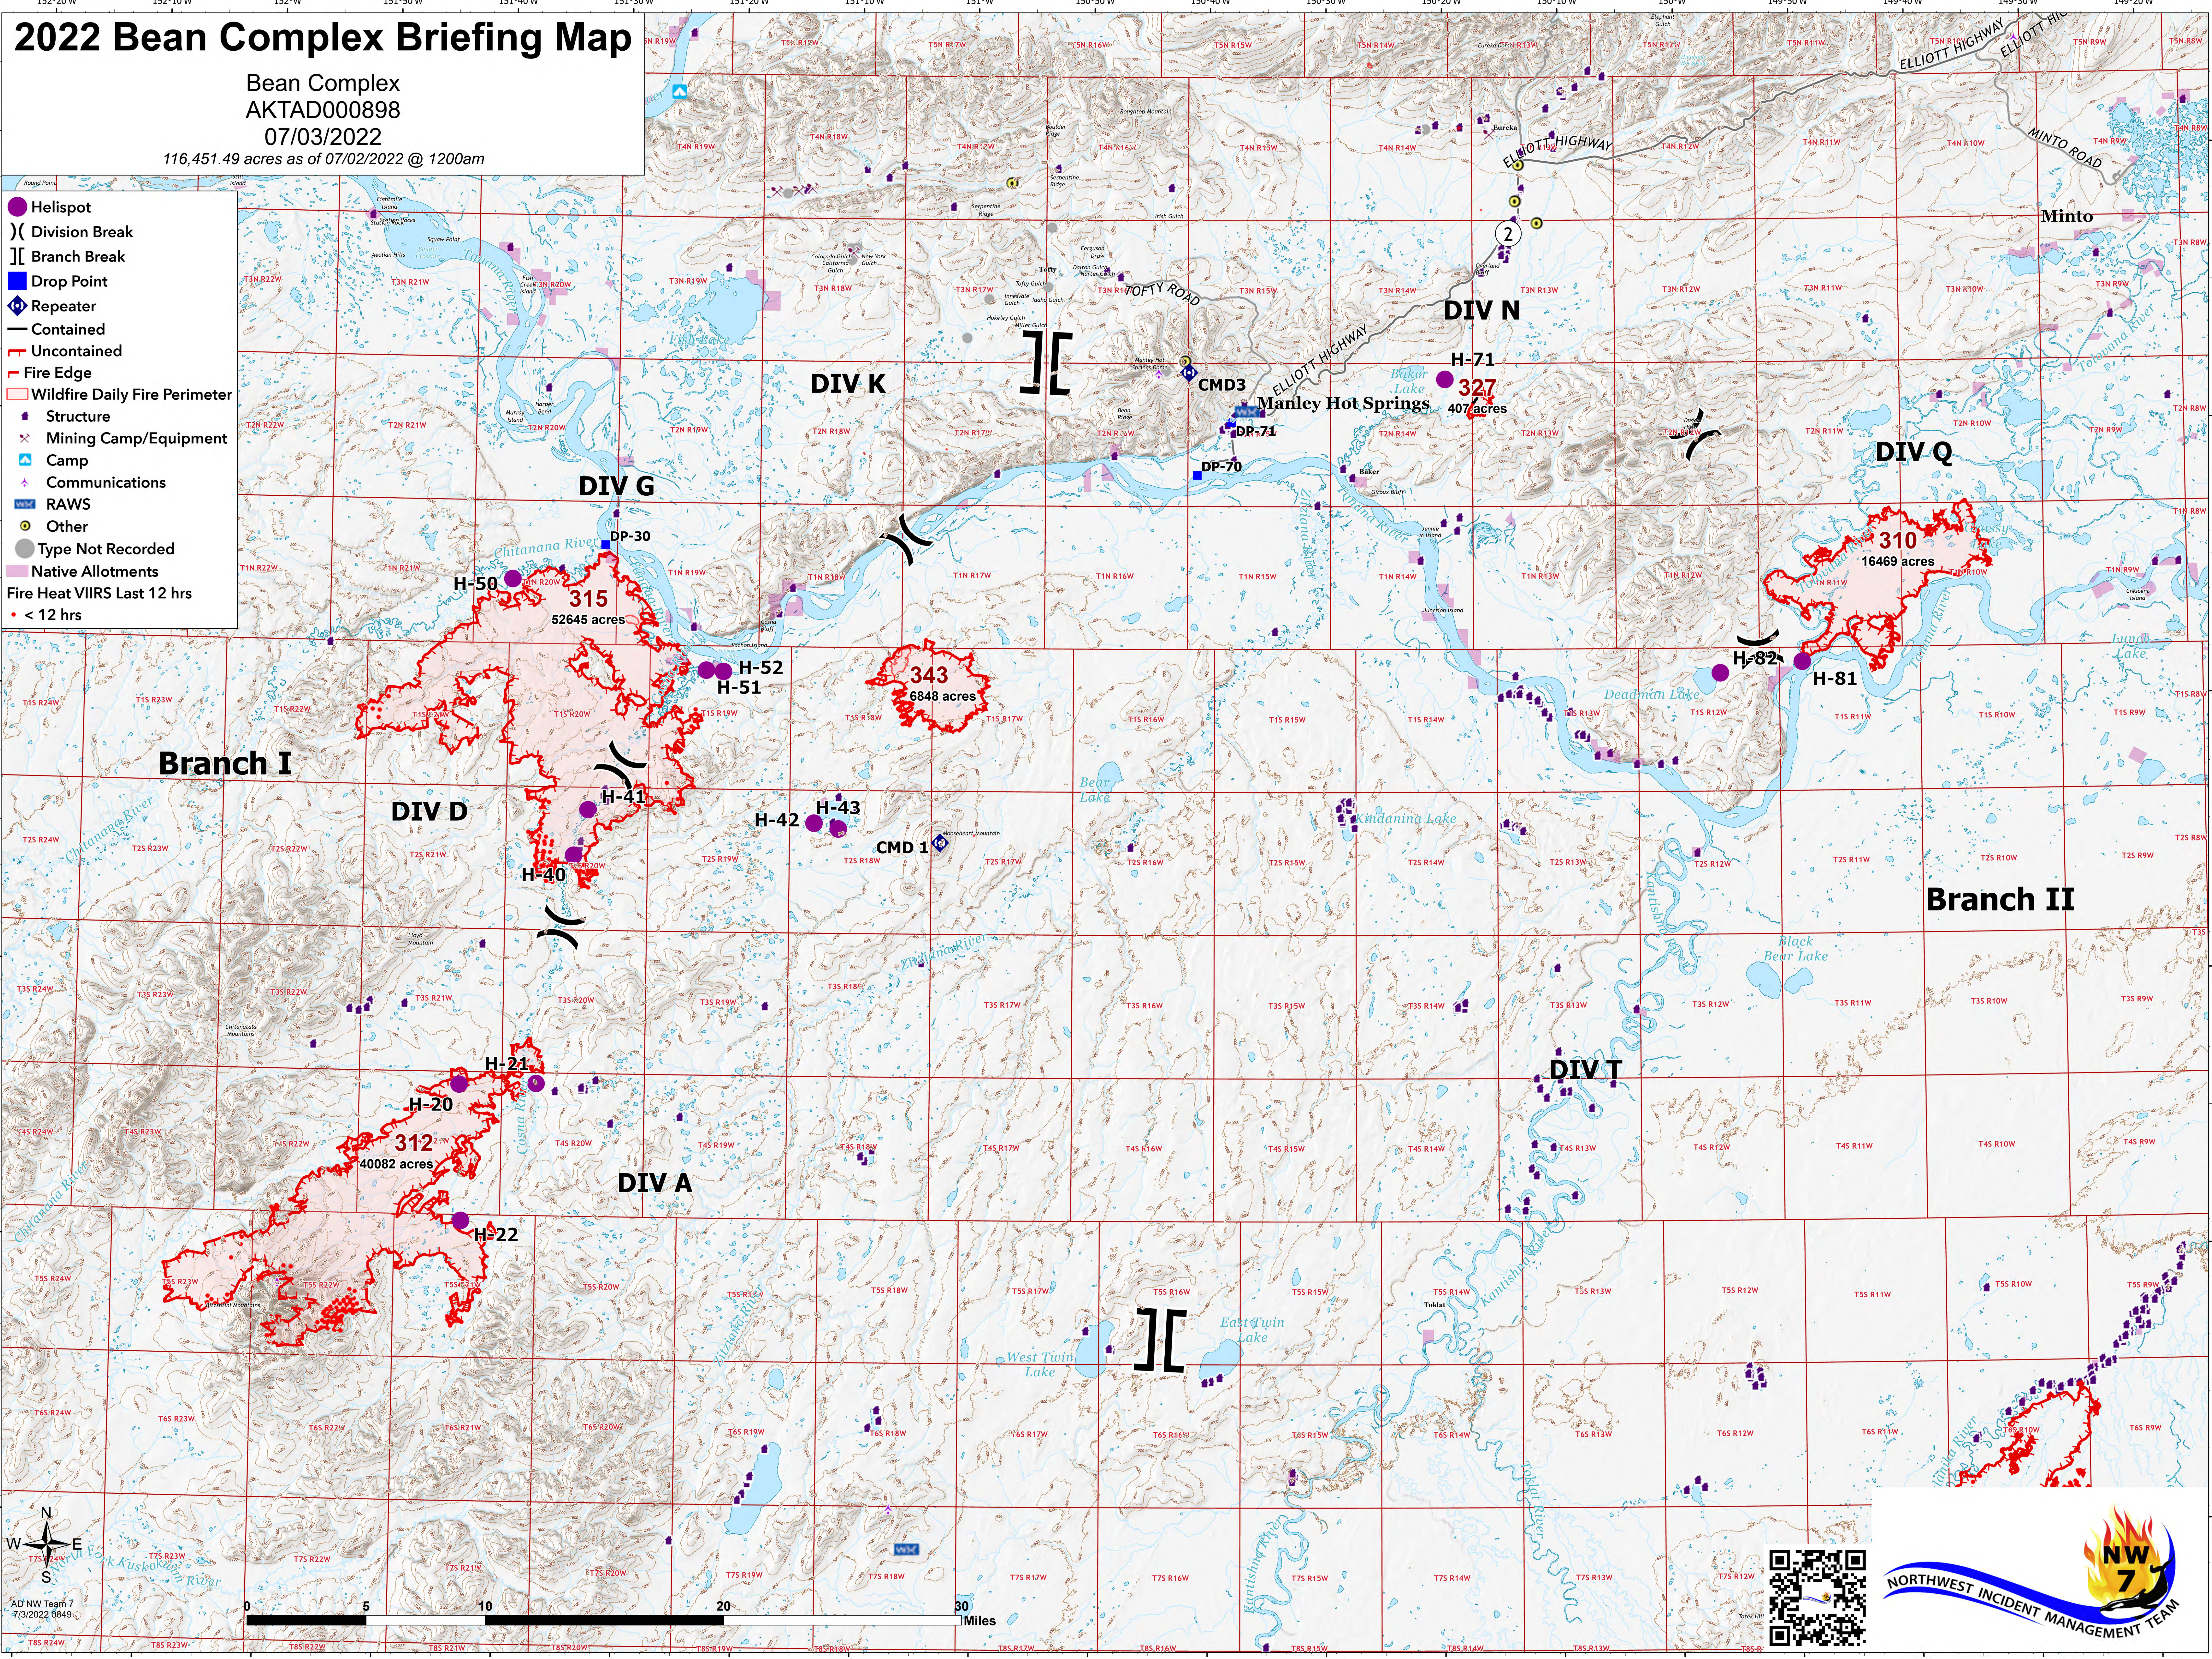

2022 Bean Complex Briefing Map

Bean Complex
AKTAD000898
07/03/2022

116,451.49 acres as of 07/02/2022 @ 1200am

- Helispot
- ⌋ Division Break
- ⌋ Branch Break
- Drop Point
- ⬠ Repeater
- Contained
- Uncontained
- Fire Edge
- ▭ Wildfire Daily Fire Perimeter
- Structure
- ⊠ Mining Camp/Equipment
- ⊠ Camp
- ⬠ Communications
- ⬠ RAWs
- Other
- Type Not Recorded
- ▭ Native Allotments
- Fire Heat VIIRS Last 12 hrs
- < 12 hrs

AD NW Team 7
7/3/2022 0849