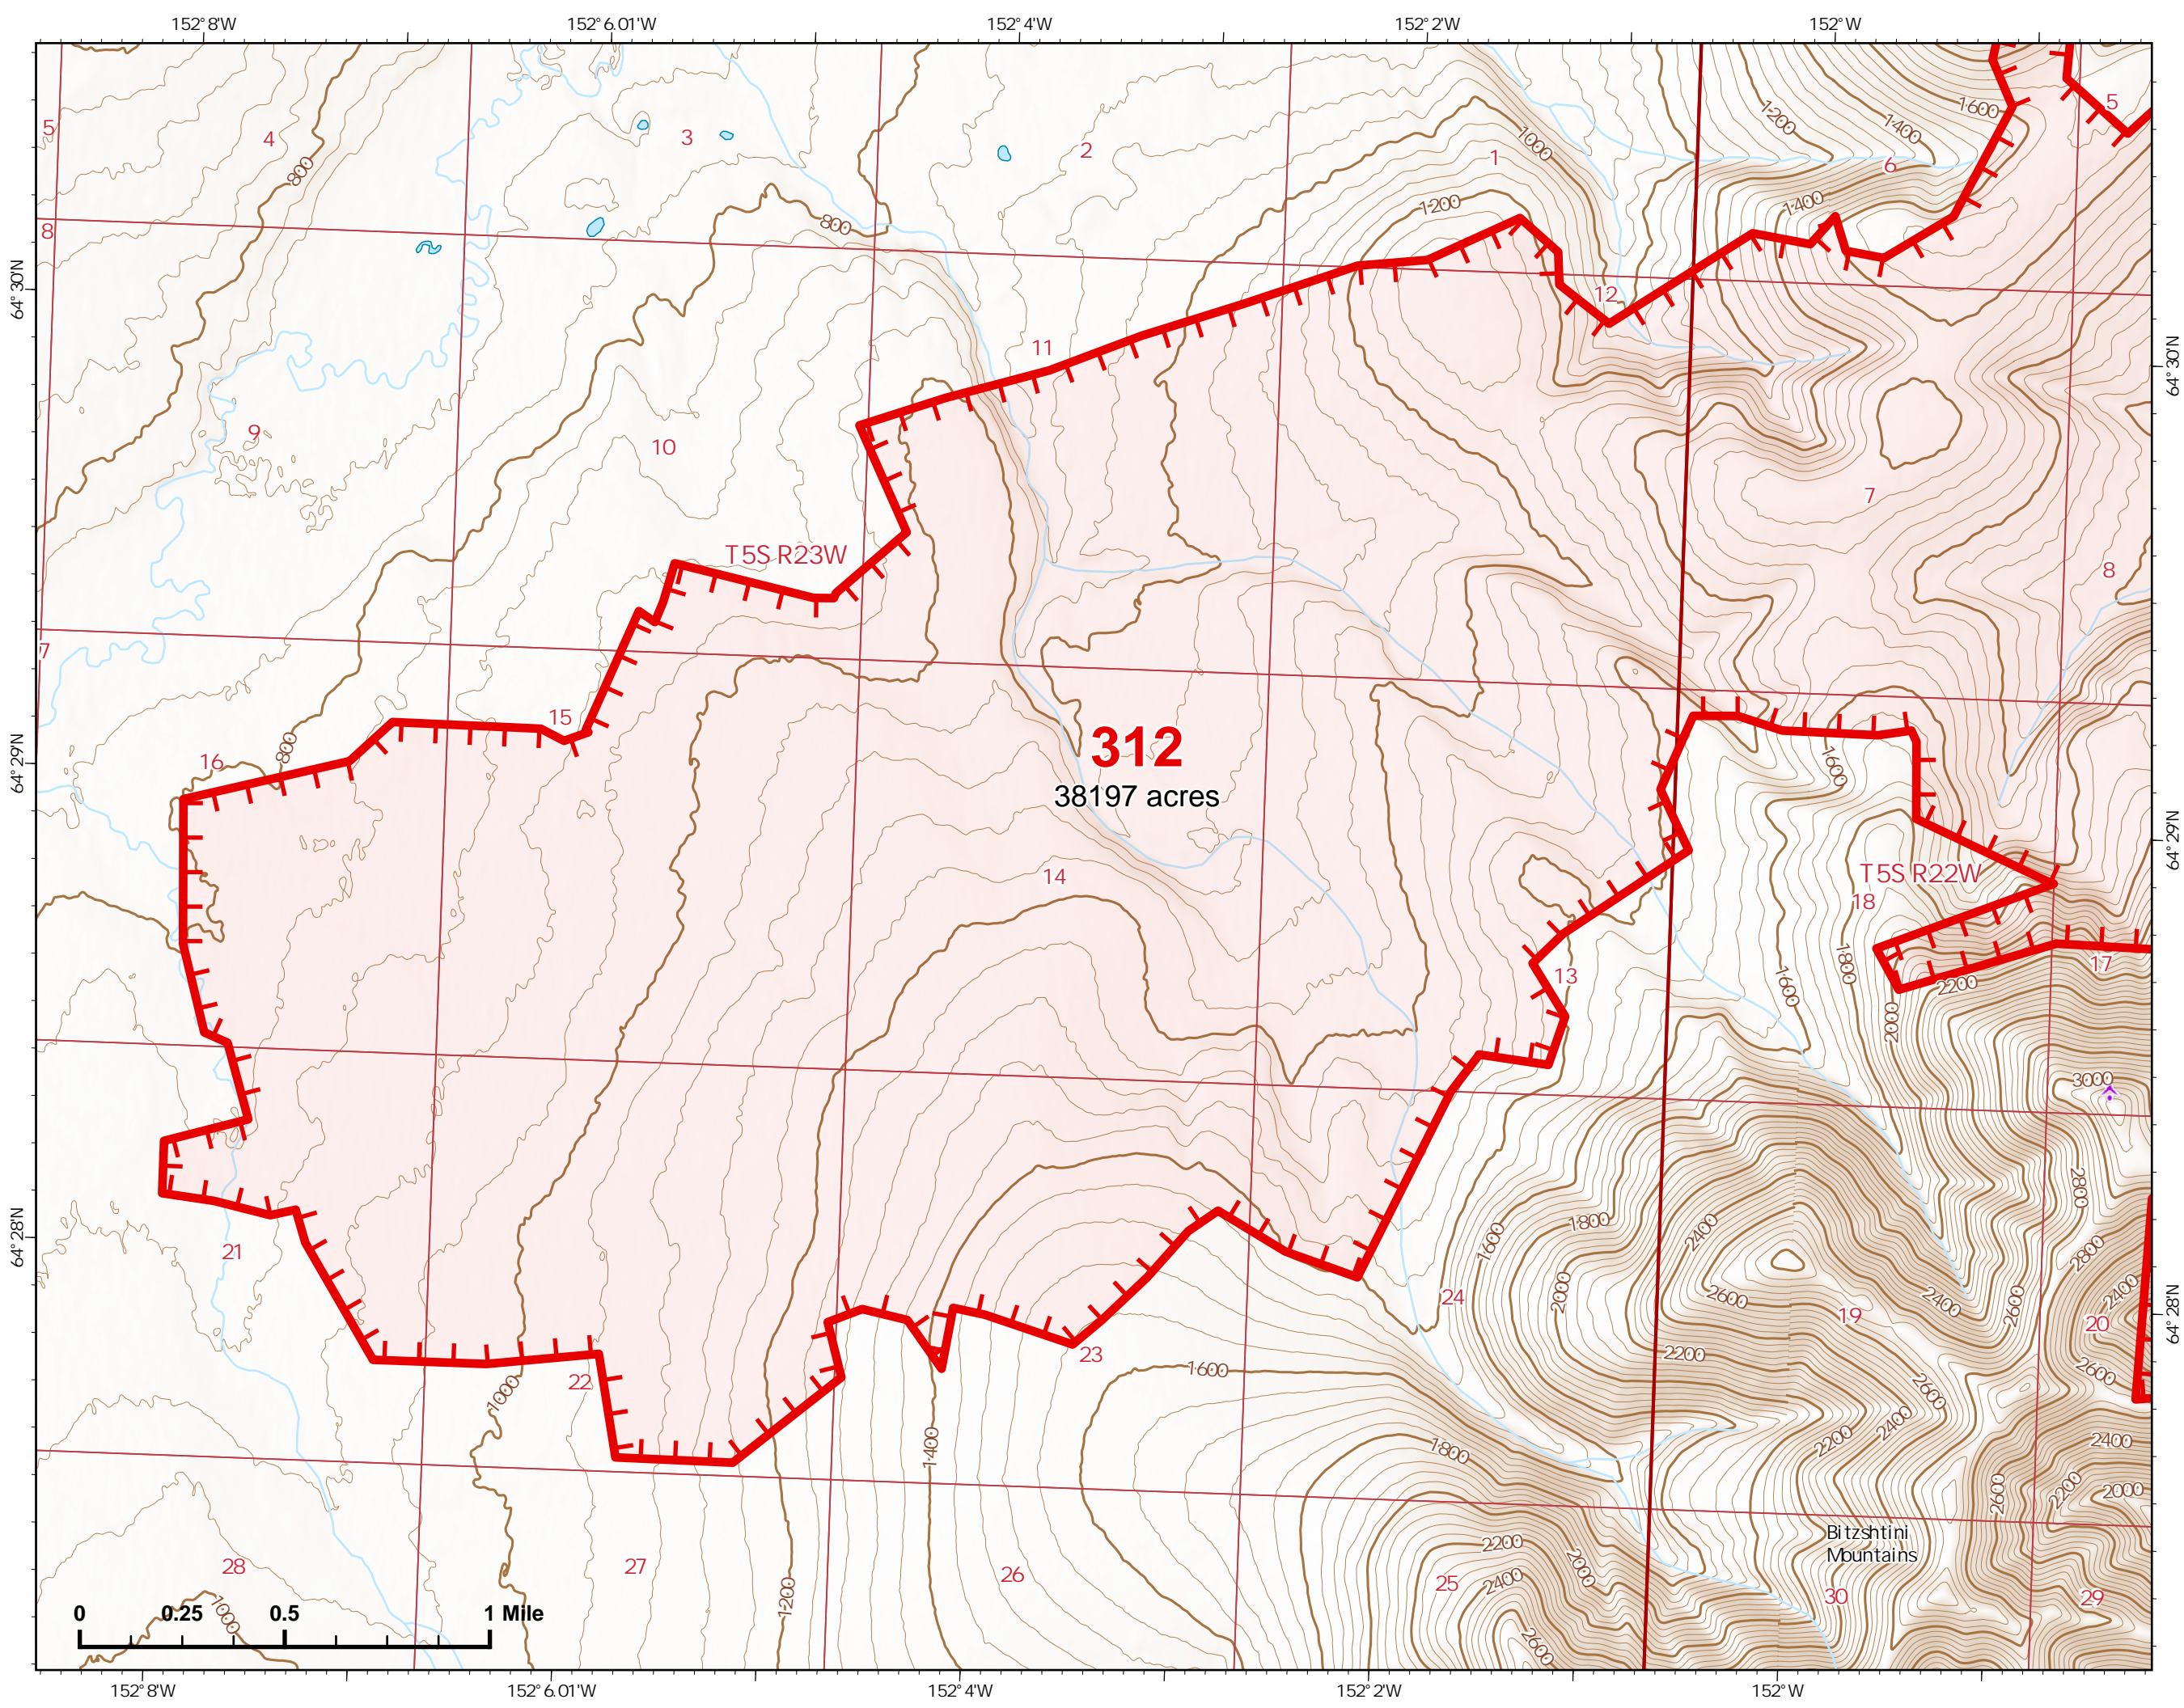

-  Helispot
-  Wildfire Daily Fire Perimeter
-  Uncontained

312
38197 acres

Z. Cravens
7/2/2022

IAP Map

Bean Complex
AKTAD000898

07/03/2022

Fire: 312 (Bitzshitini)

Page 312 - 3

-  Wildfire Daily Fire Perimeter
-  Uncontained

Z. Cravens
7/2/2022

IAP Map

Bean Complex
AKTAD000898
07/03/2022

Fire: 312 (Bitzshitini)

Page 312 - 4

-  Wildfire Daily Fire Perimeter
-  Uncontained
-  Communications