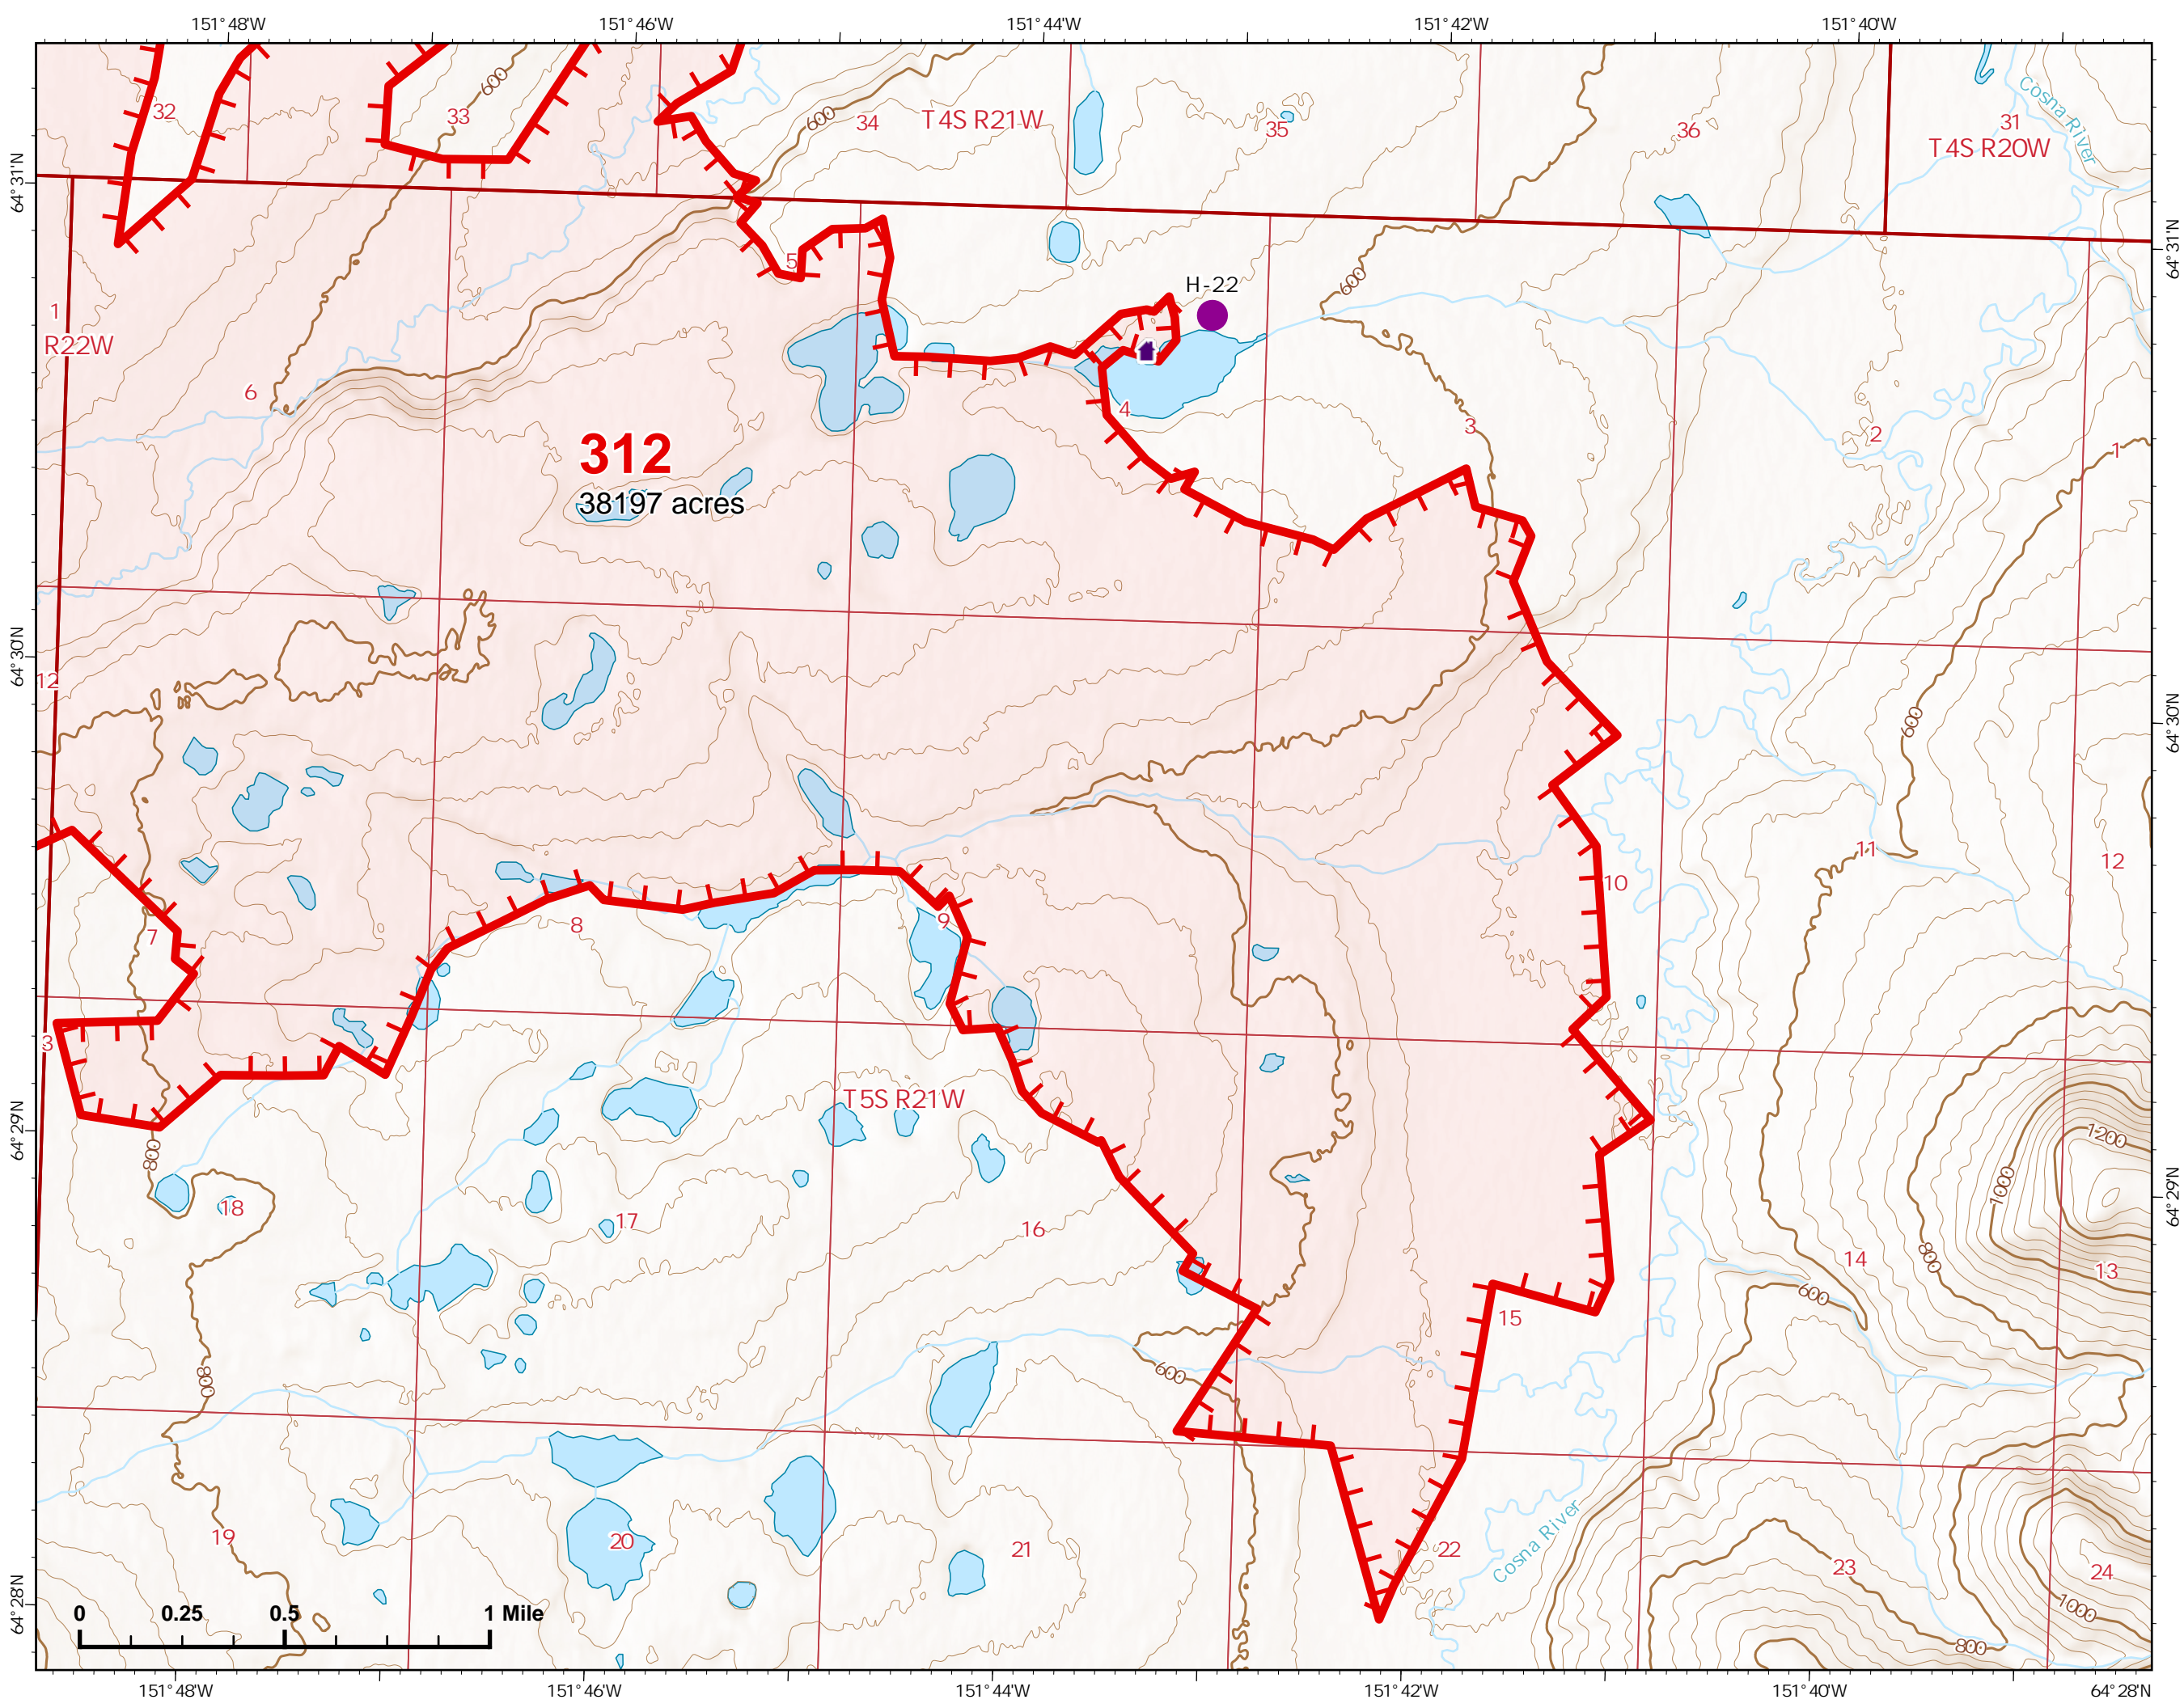

IAP Map

Bean Complex
AKTAD000898

07/03/2022

Fire: 312 (Bitzshitini)

Page 312 - 6

-  Wildfire Daily Fire Perimeter
-  Uncontained
-  Communications

Z. Cravens
7/2/2022

IAP Map

Bean Complex
AKTAD000898

07/03/2022

Fire: 312 (Bitzshitini)

Page 312 - 7

-  Helispot
-  Wildfire Daily Fire Perimeter
-  Uncontained
-  Structure

Z. Cravens
7/2/2022

IAP Map

Bean Complex
AKTAD000898