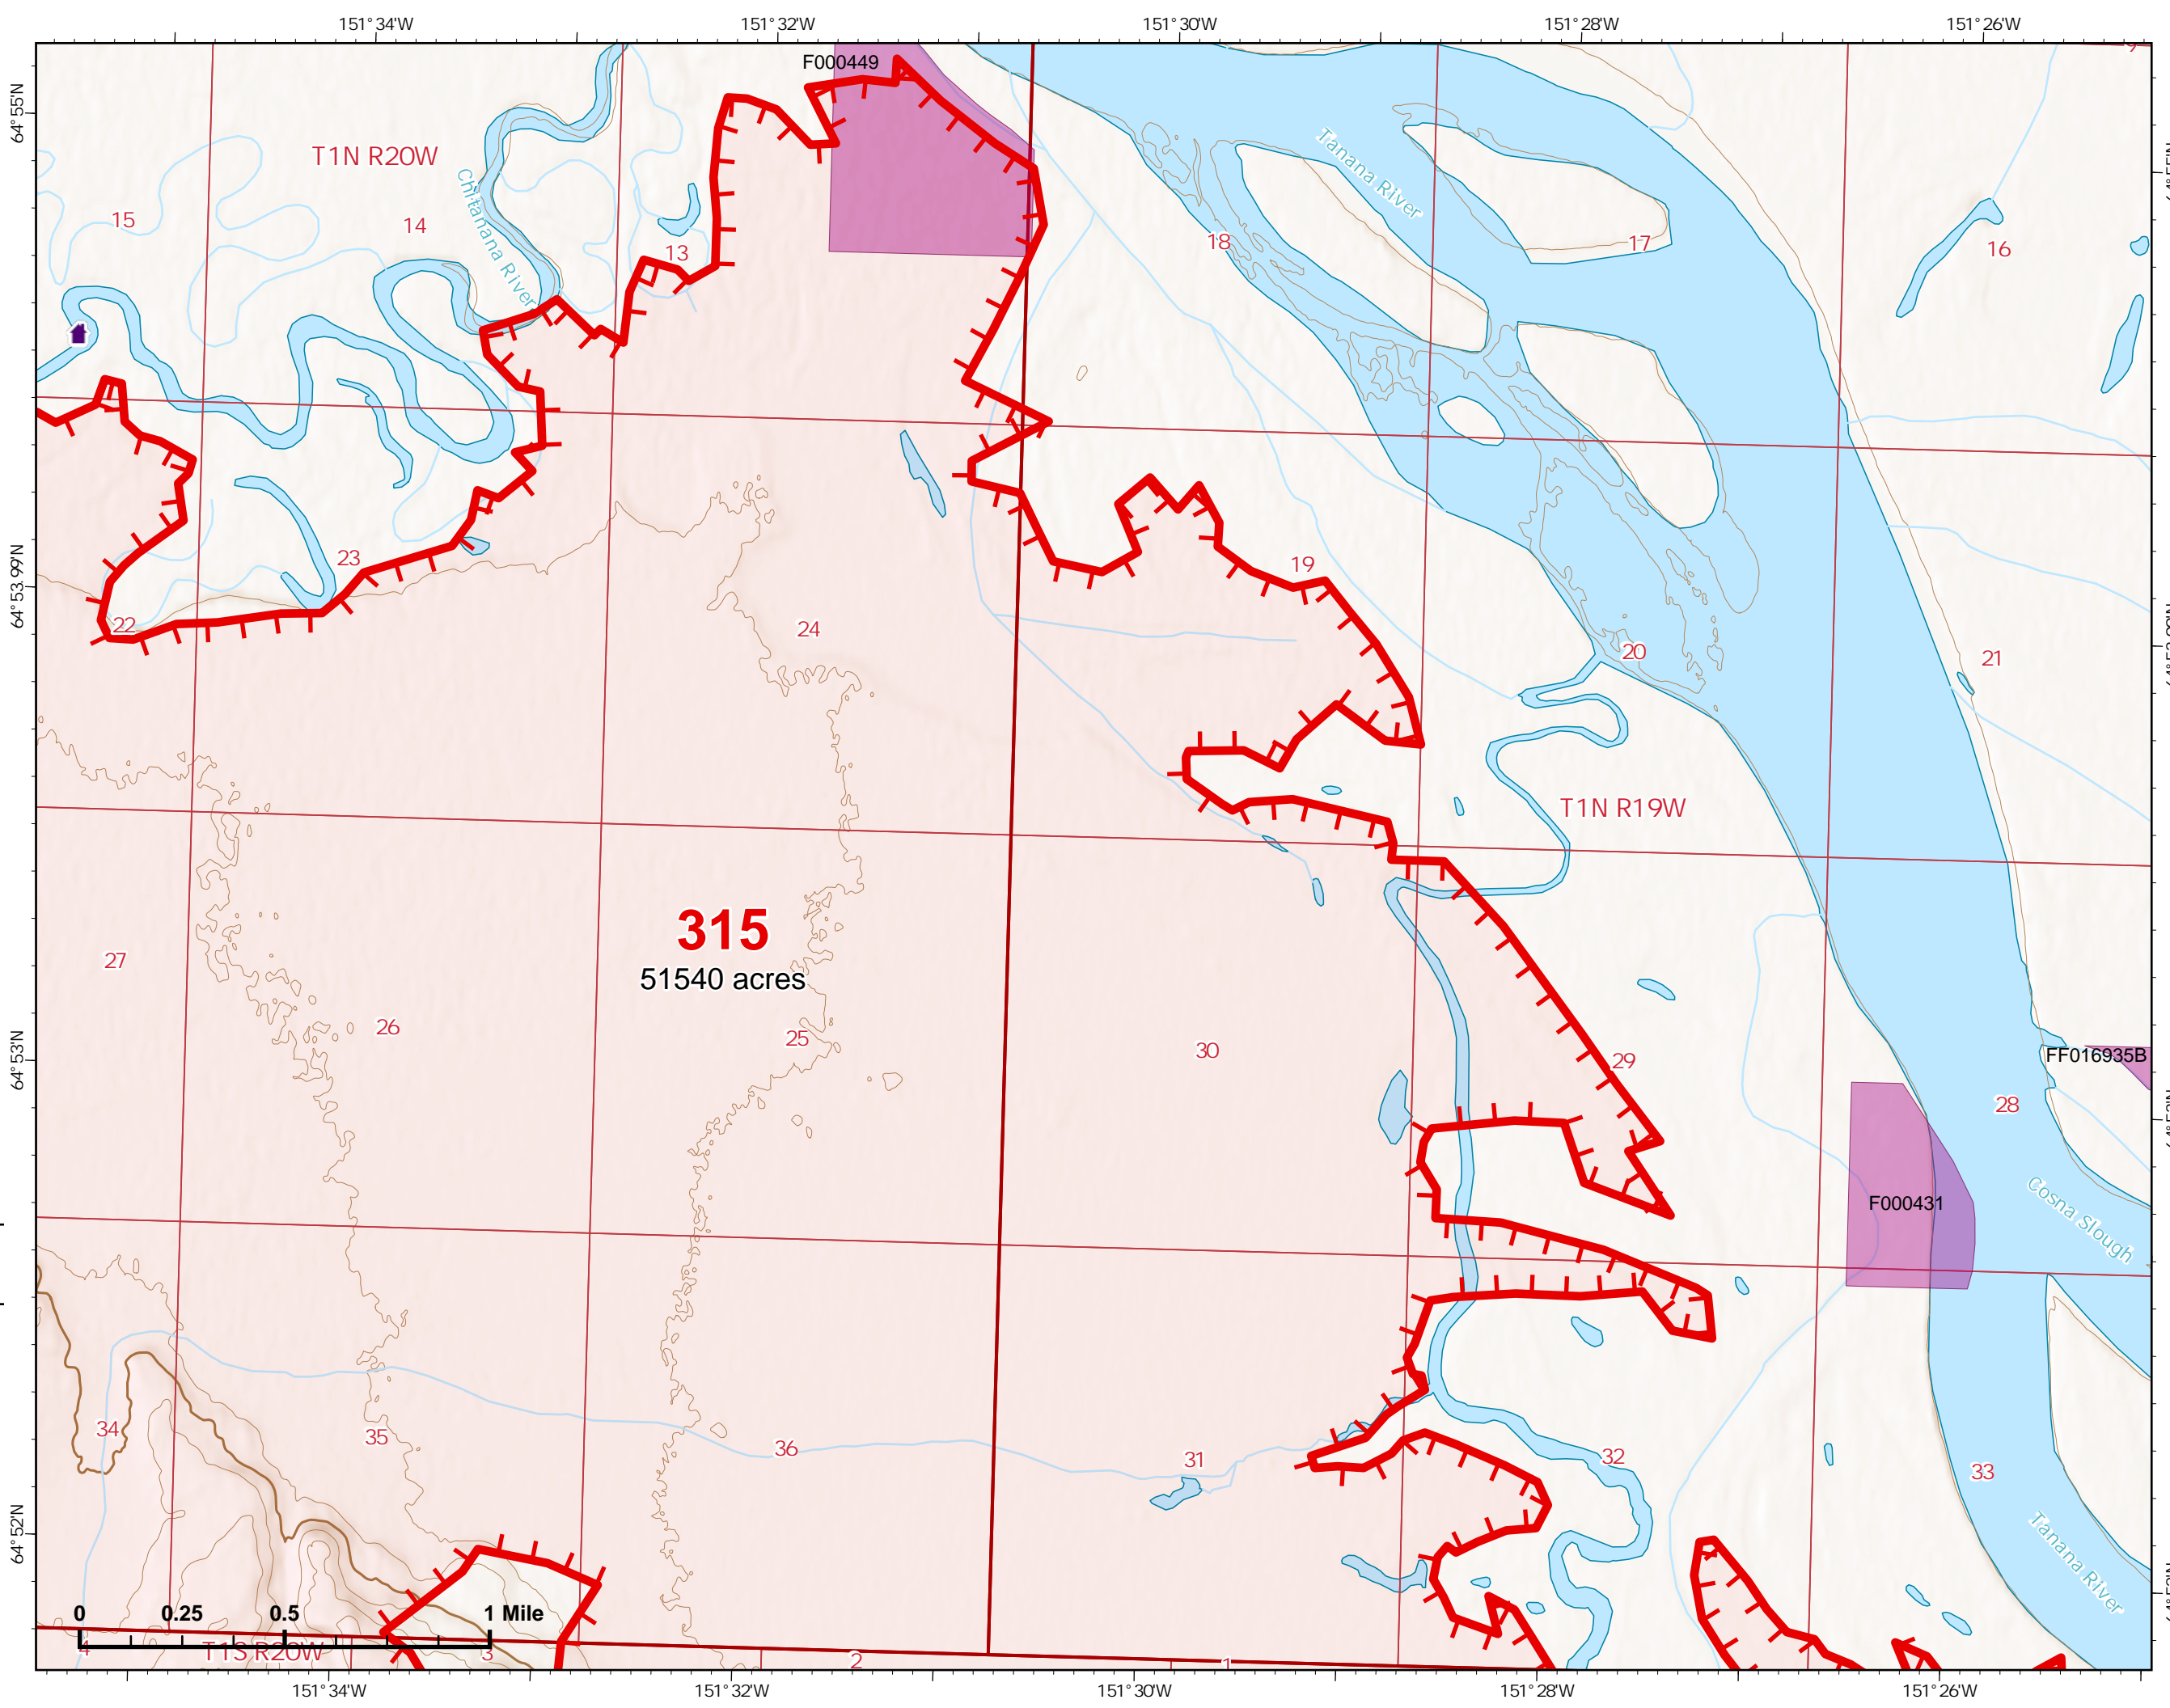

IAP Map

Bean Complex
AKTAD000898

07/03/2022

Fire: 315 (Chitanana)

Page 315 - 9

Wildfire Daily Fire Perimeter

Uncontained

Structure

Native Allotments

315
51540 acres