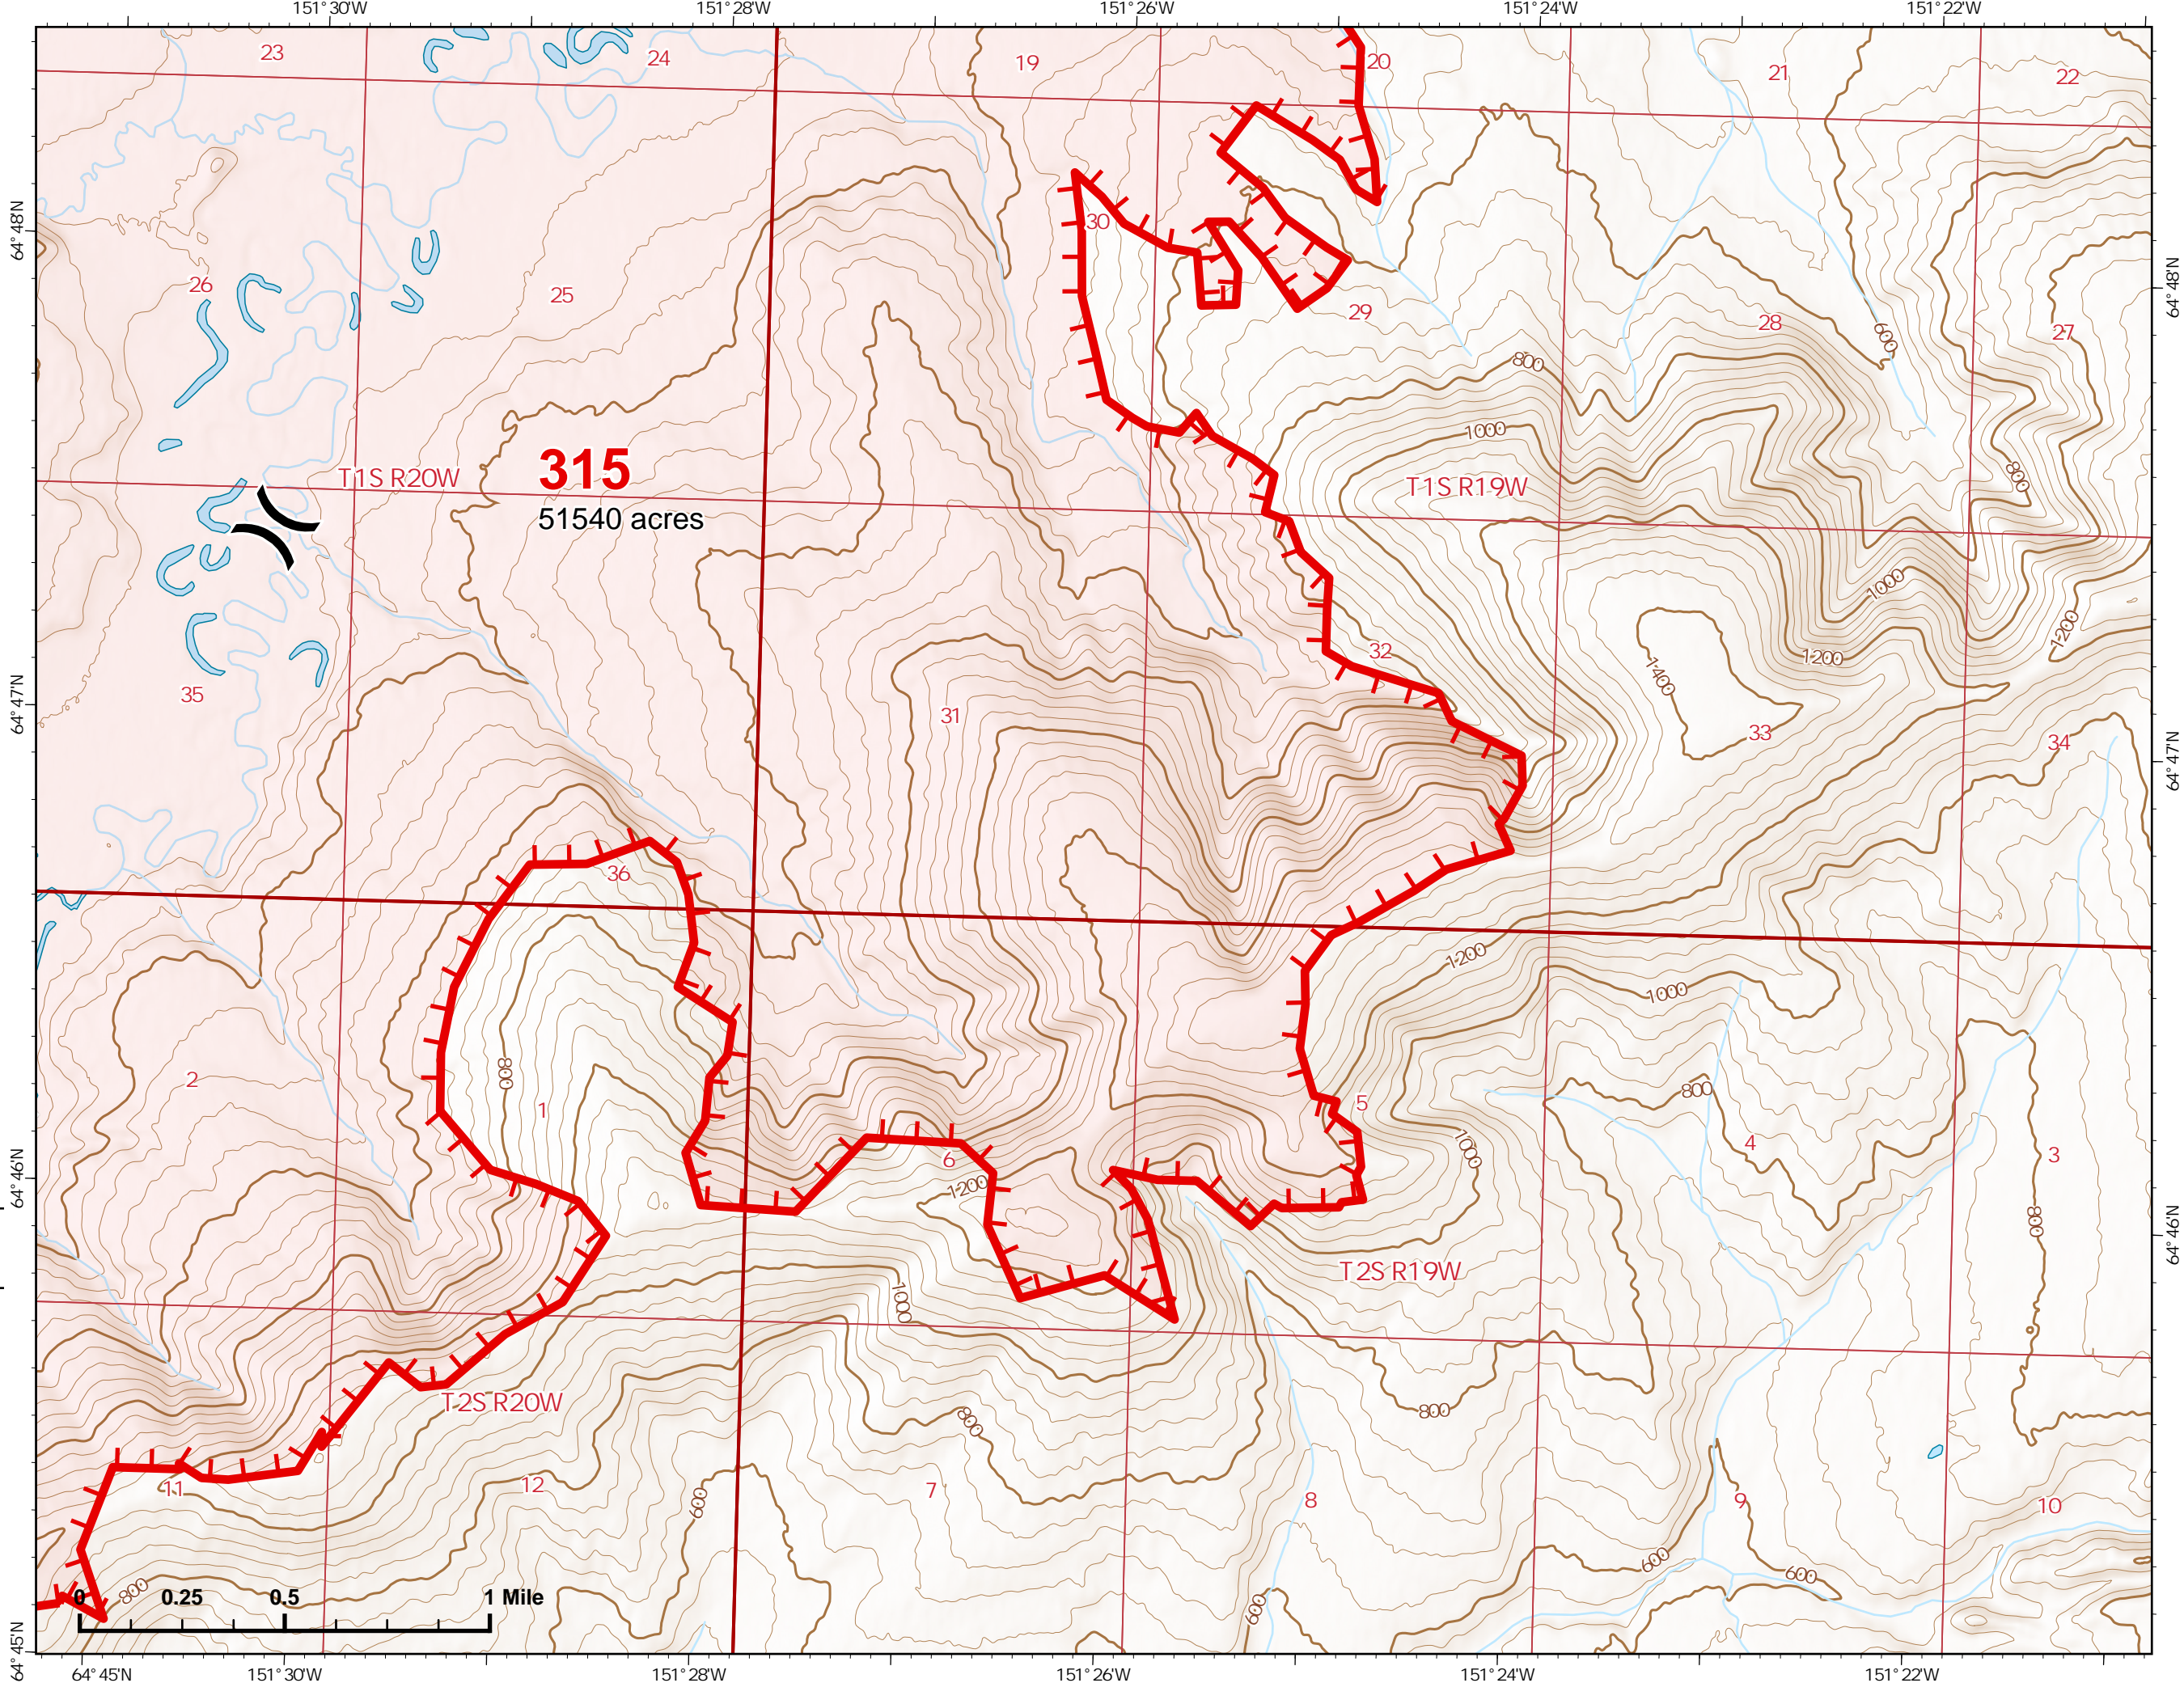

IAP Map

Bean Complex
AKTAD000898
07/03/2022

Fire: 315 (Chitanana)

Page 315 - 6

-  Helispot
-  Wildfire Daily Fire Perimeter
-  Uncontained
-  Structure

Z. Cravens
7/2/2022

IAP Map

Bean Complex
AKTAD000898

07/03/2022

Fire: 315 (Chitanana)

Page 315 - 7

- (X) Division Break
- Wildfire Daily Fire Perimeter
- Uncontained
- Structure

Z. Cravens
7/2/2022

IAP Map

Bean Complex
AKTAD000898

07/03/2022