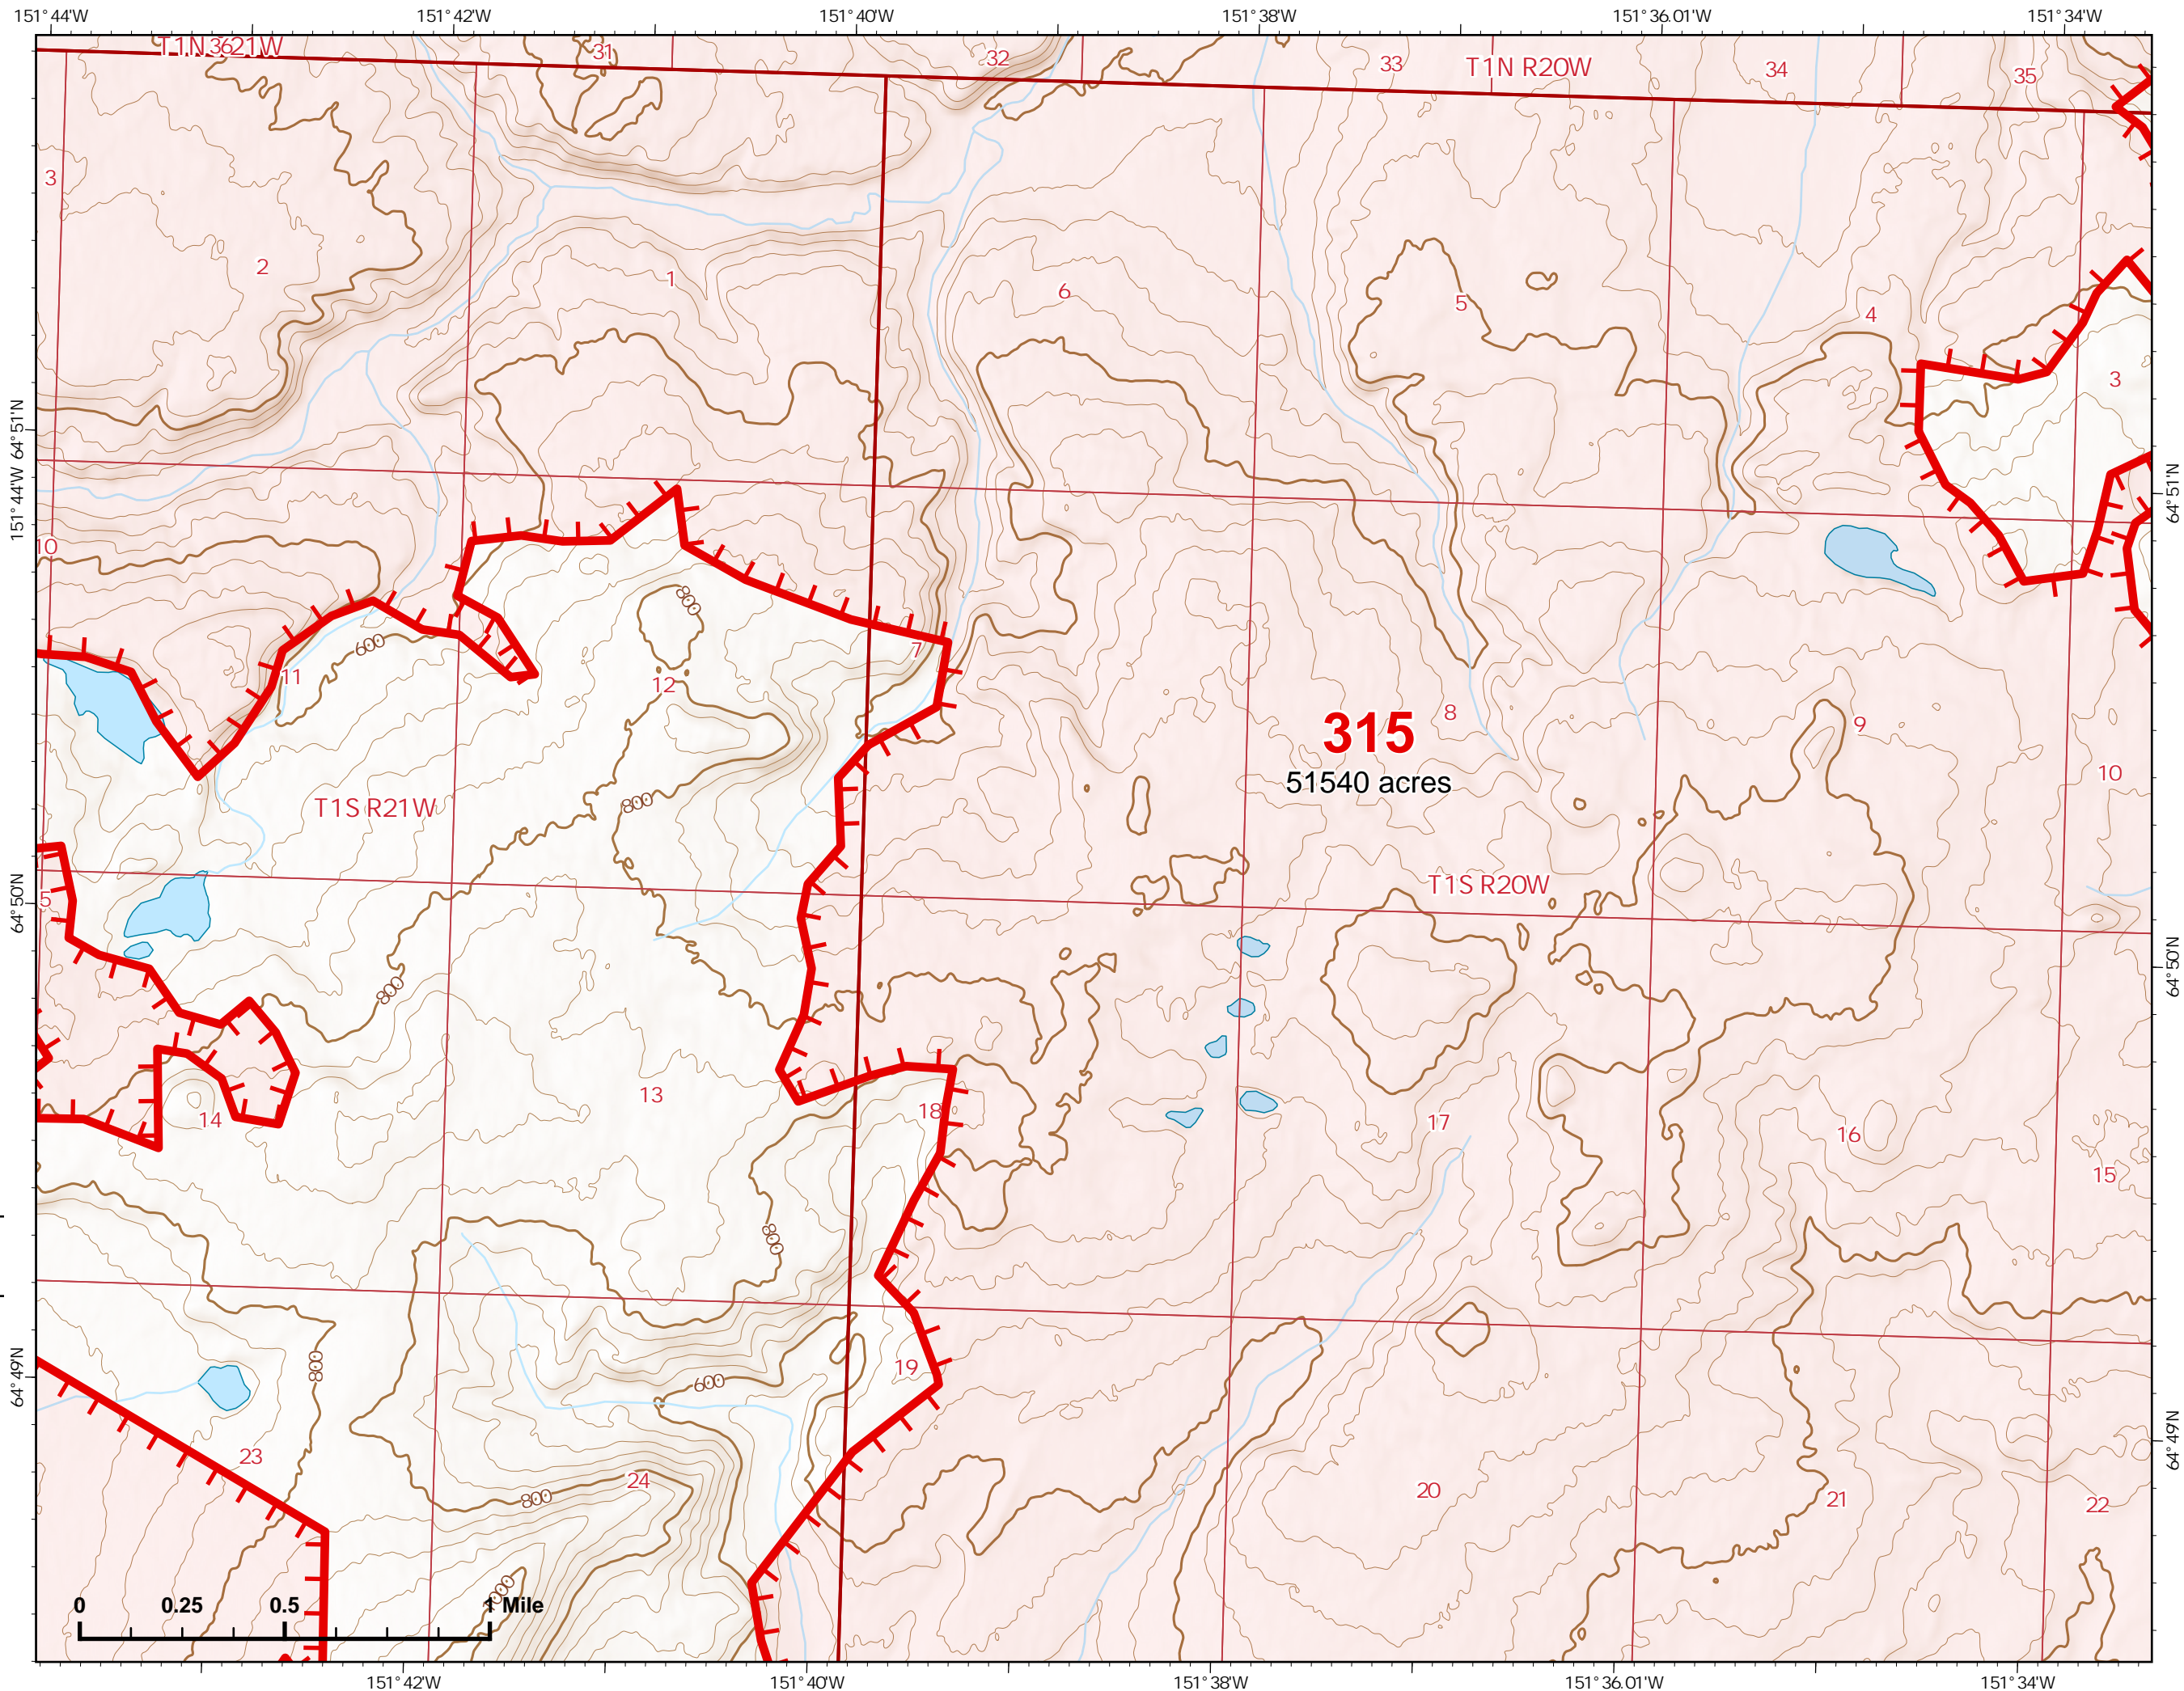

IAP Map

Bean Complex
AKTAD000898

07/03/2022

Fire: 315 (Chitanana)

Page 315 - 3

- Wildfire Daily Fire Perimeter
- Uncontained

Z. Cravens
7/2/2022