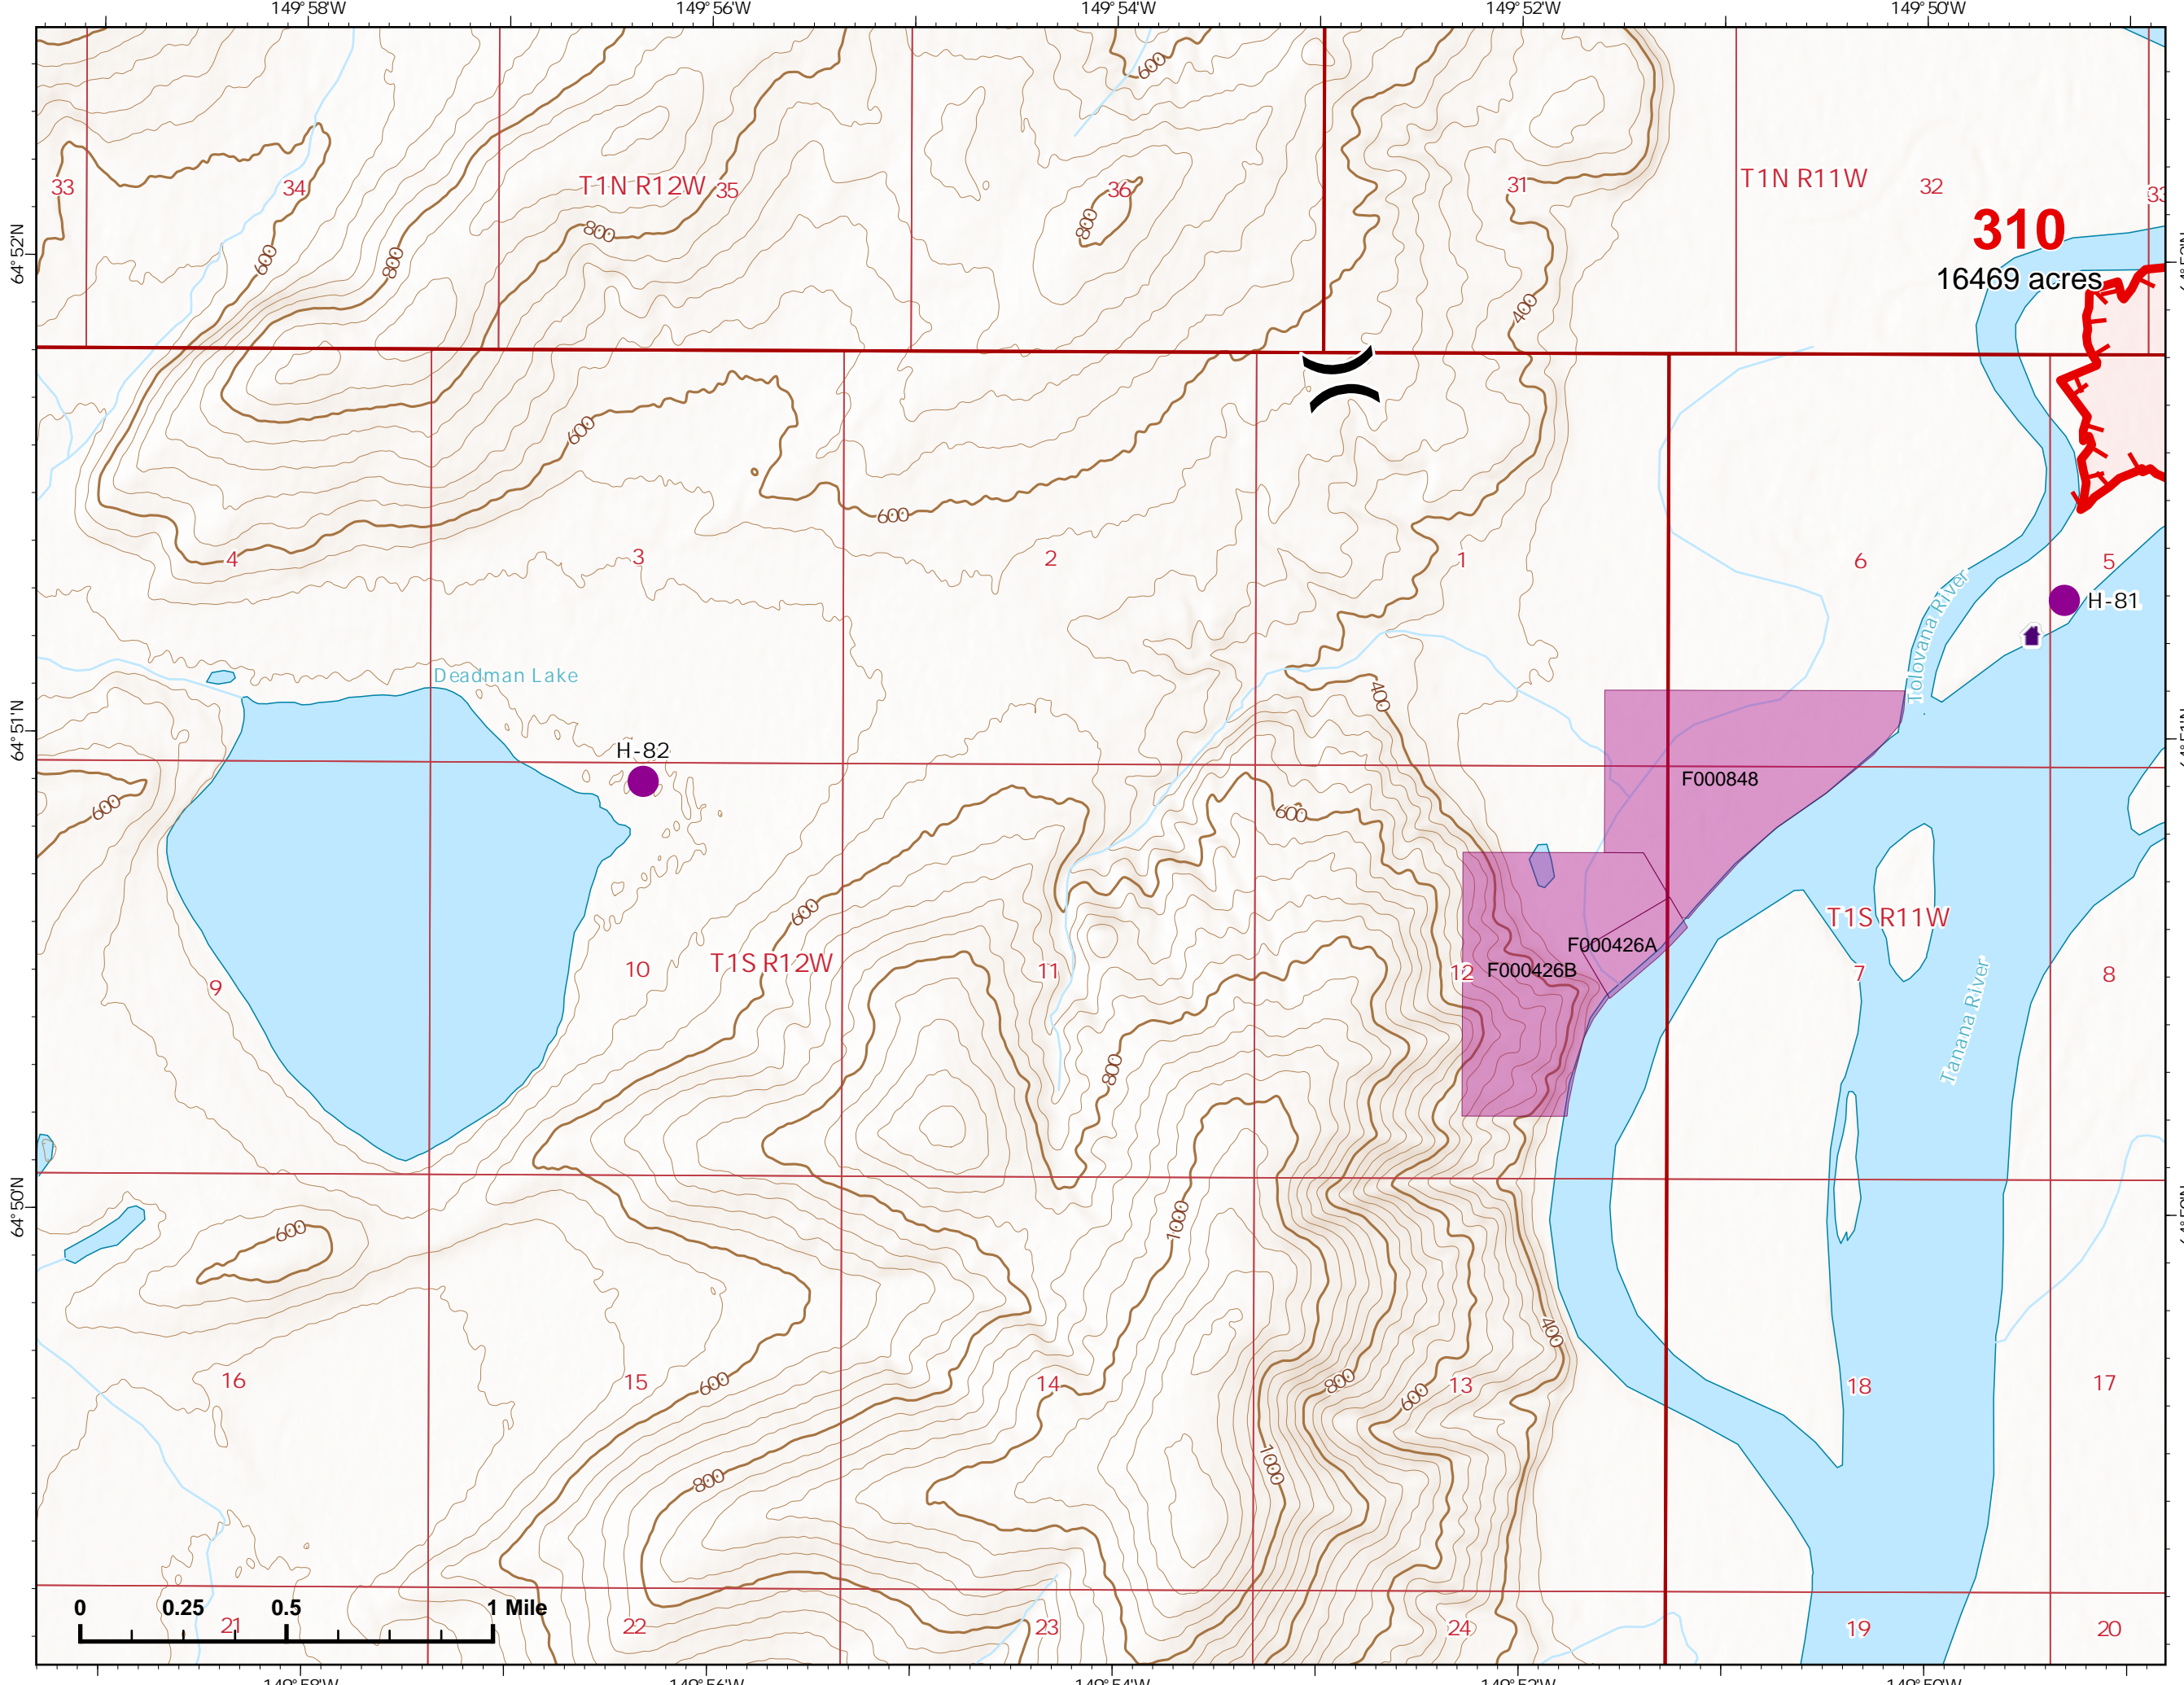

Z. Cravens
7/2/2022

IAP Map

Bean Complex
AKTAD000898

07/03/2022

Fire: 310 (Tanana River)

Page 310 - 3

-  Helispot
-  Division Break
-  Wildfire Daily Fire Perimeter
-  Uncontained
-  Structure
-  Native Allotments

310
16469 acres

Z. Cravens
7/2/2022

IAP Map

Bean Complex
AKTAD000898
07/03/2022

Fire: 310 (Tanana River)

Page 310 - 4

-  Wildfire Daily Fire Perimeter
-  Uncontained

310
16469 acres