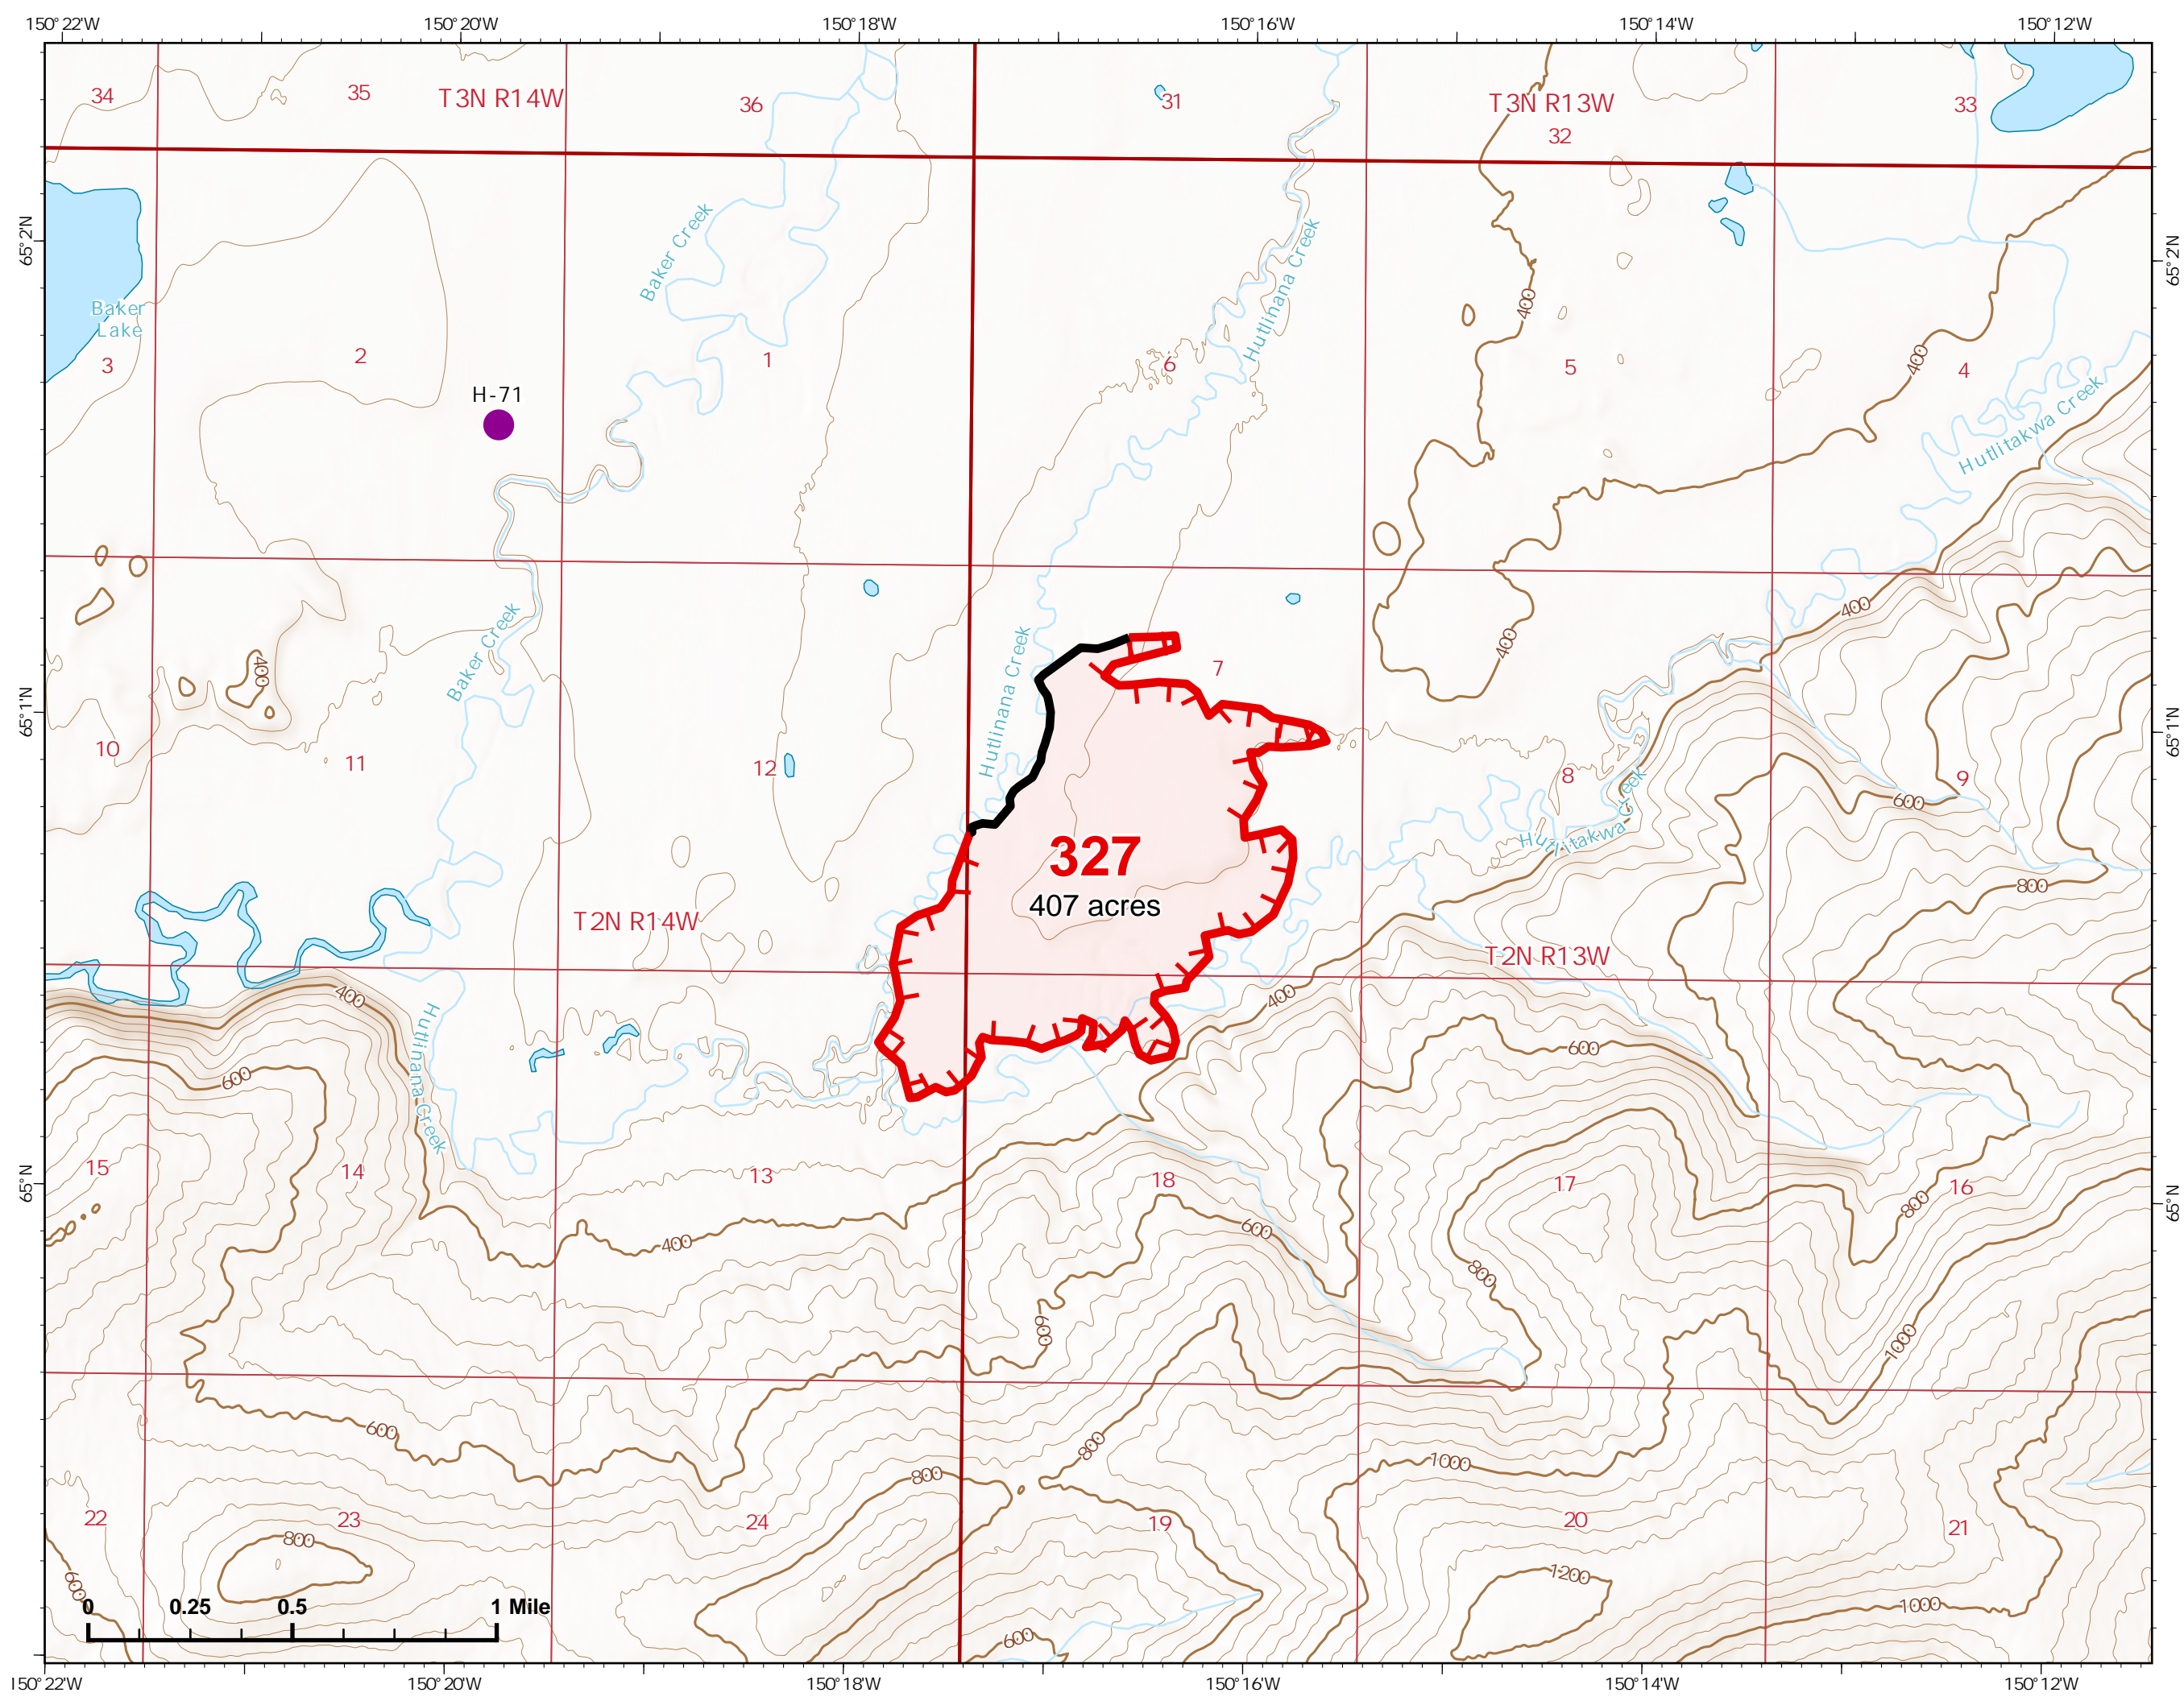

07/03/2022

Fire: 327 (Hutlinana)

Page 327 - 1

-  Helispot
-  Wildfire Daily Fire Perimeter
-  Contained
-  Uncontained

Z. Cravens
7/2/2022

IAP Map

Bean Complex
AKTAD000898
07/03/2022

Fire: 310 (Tanana River)