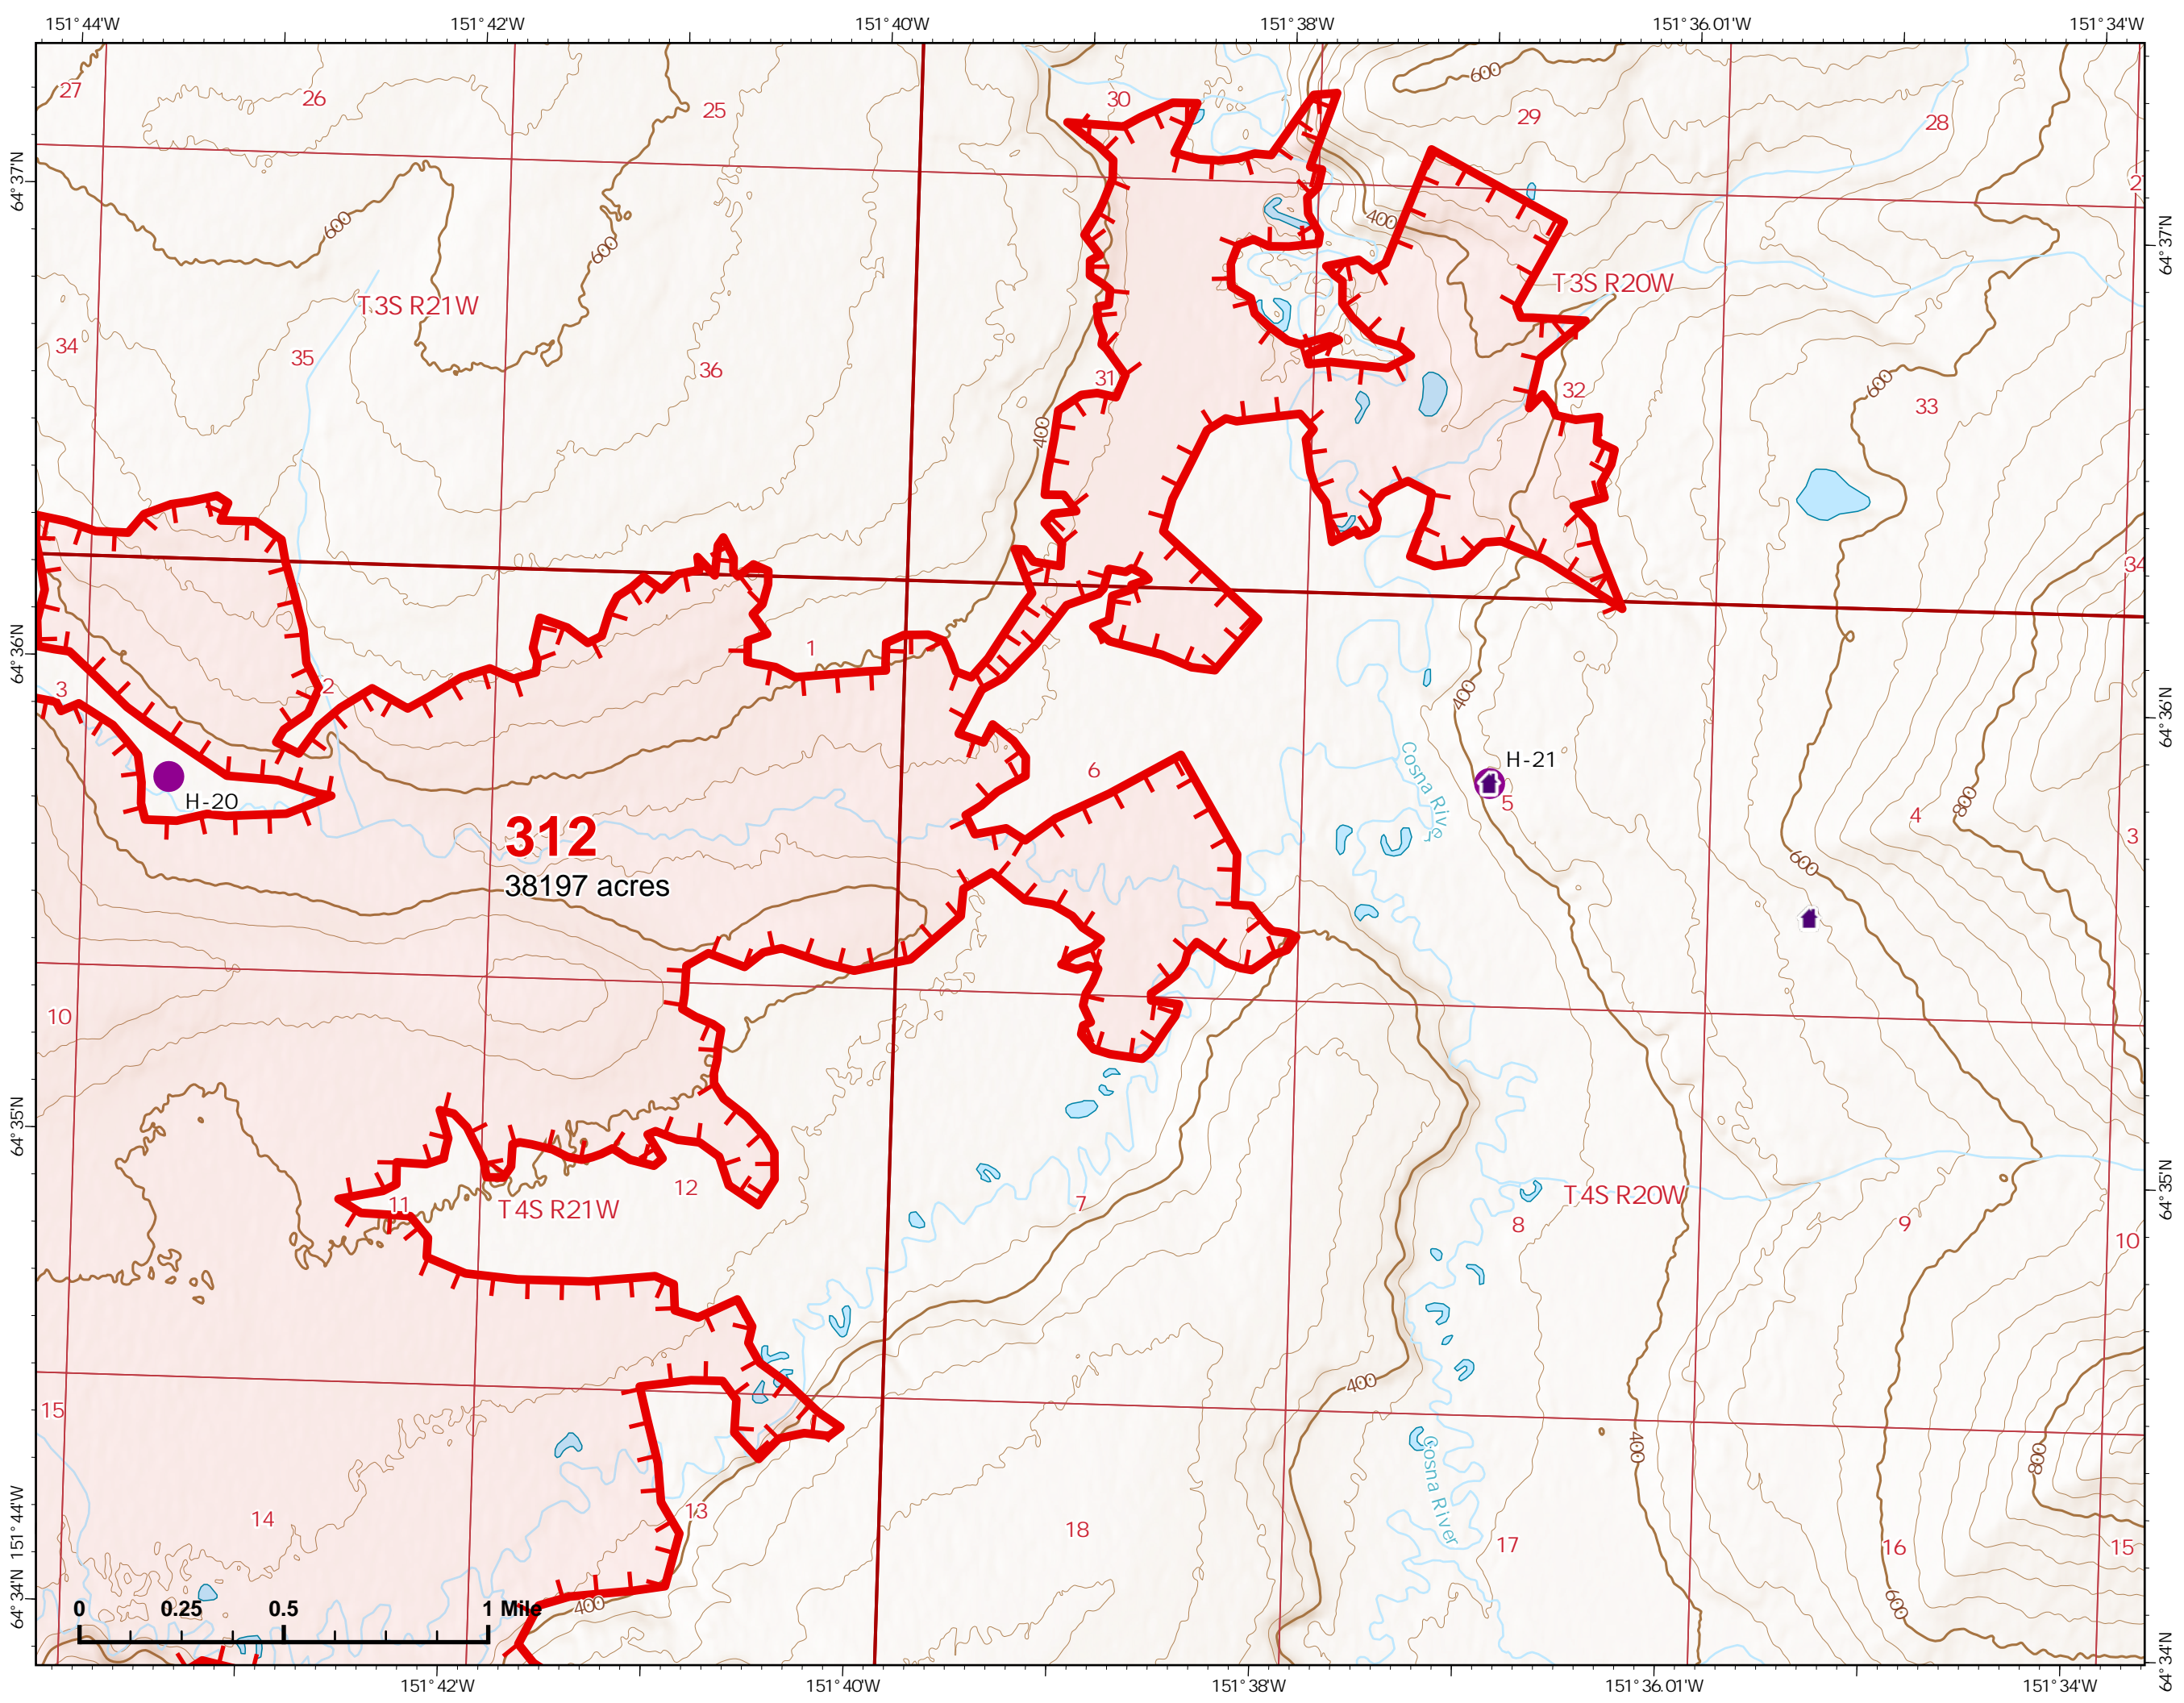

IAP Index Map

Bean Complex
AKTAD000898
07/03/2022

 Wildfire Daily Fire Perimeter

Z. Cravens
7/2/2022

IAP Map

Bean Complex
AKTAD000898

07/03/2022

Fire: 312 (Bitzshitini)

Page 312 - 1

-  Helispot
-  Wildfire Daily Fire Perimeter
-  Uncontained
-  Structure

Z. Cravens
7/2/2022

IAP Map

Bean Complex
AKTAD000898

07/03/2022

Fire: 312 (Bitzshitini)

Page 312 - 2

-  Helispot
-  Wildfire Daily Fire Perimeter
-  Uncontained

312
38197 acres

Z. Cravens
7/2/2022

IAP Map

Bean Complex
AKTAD000898

07/03/2022

Fire: 312 (Bitzshitini)

Page 312 - 3