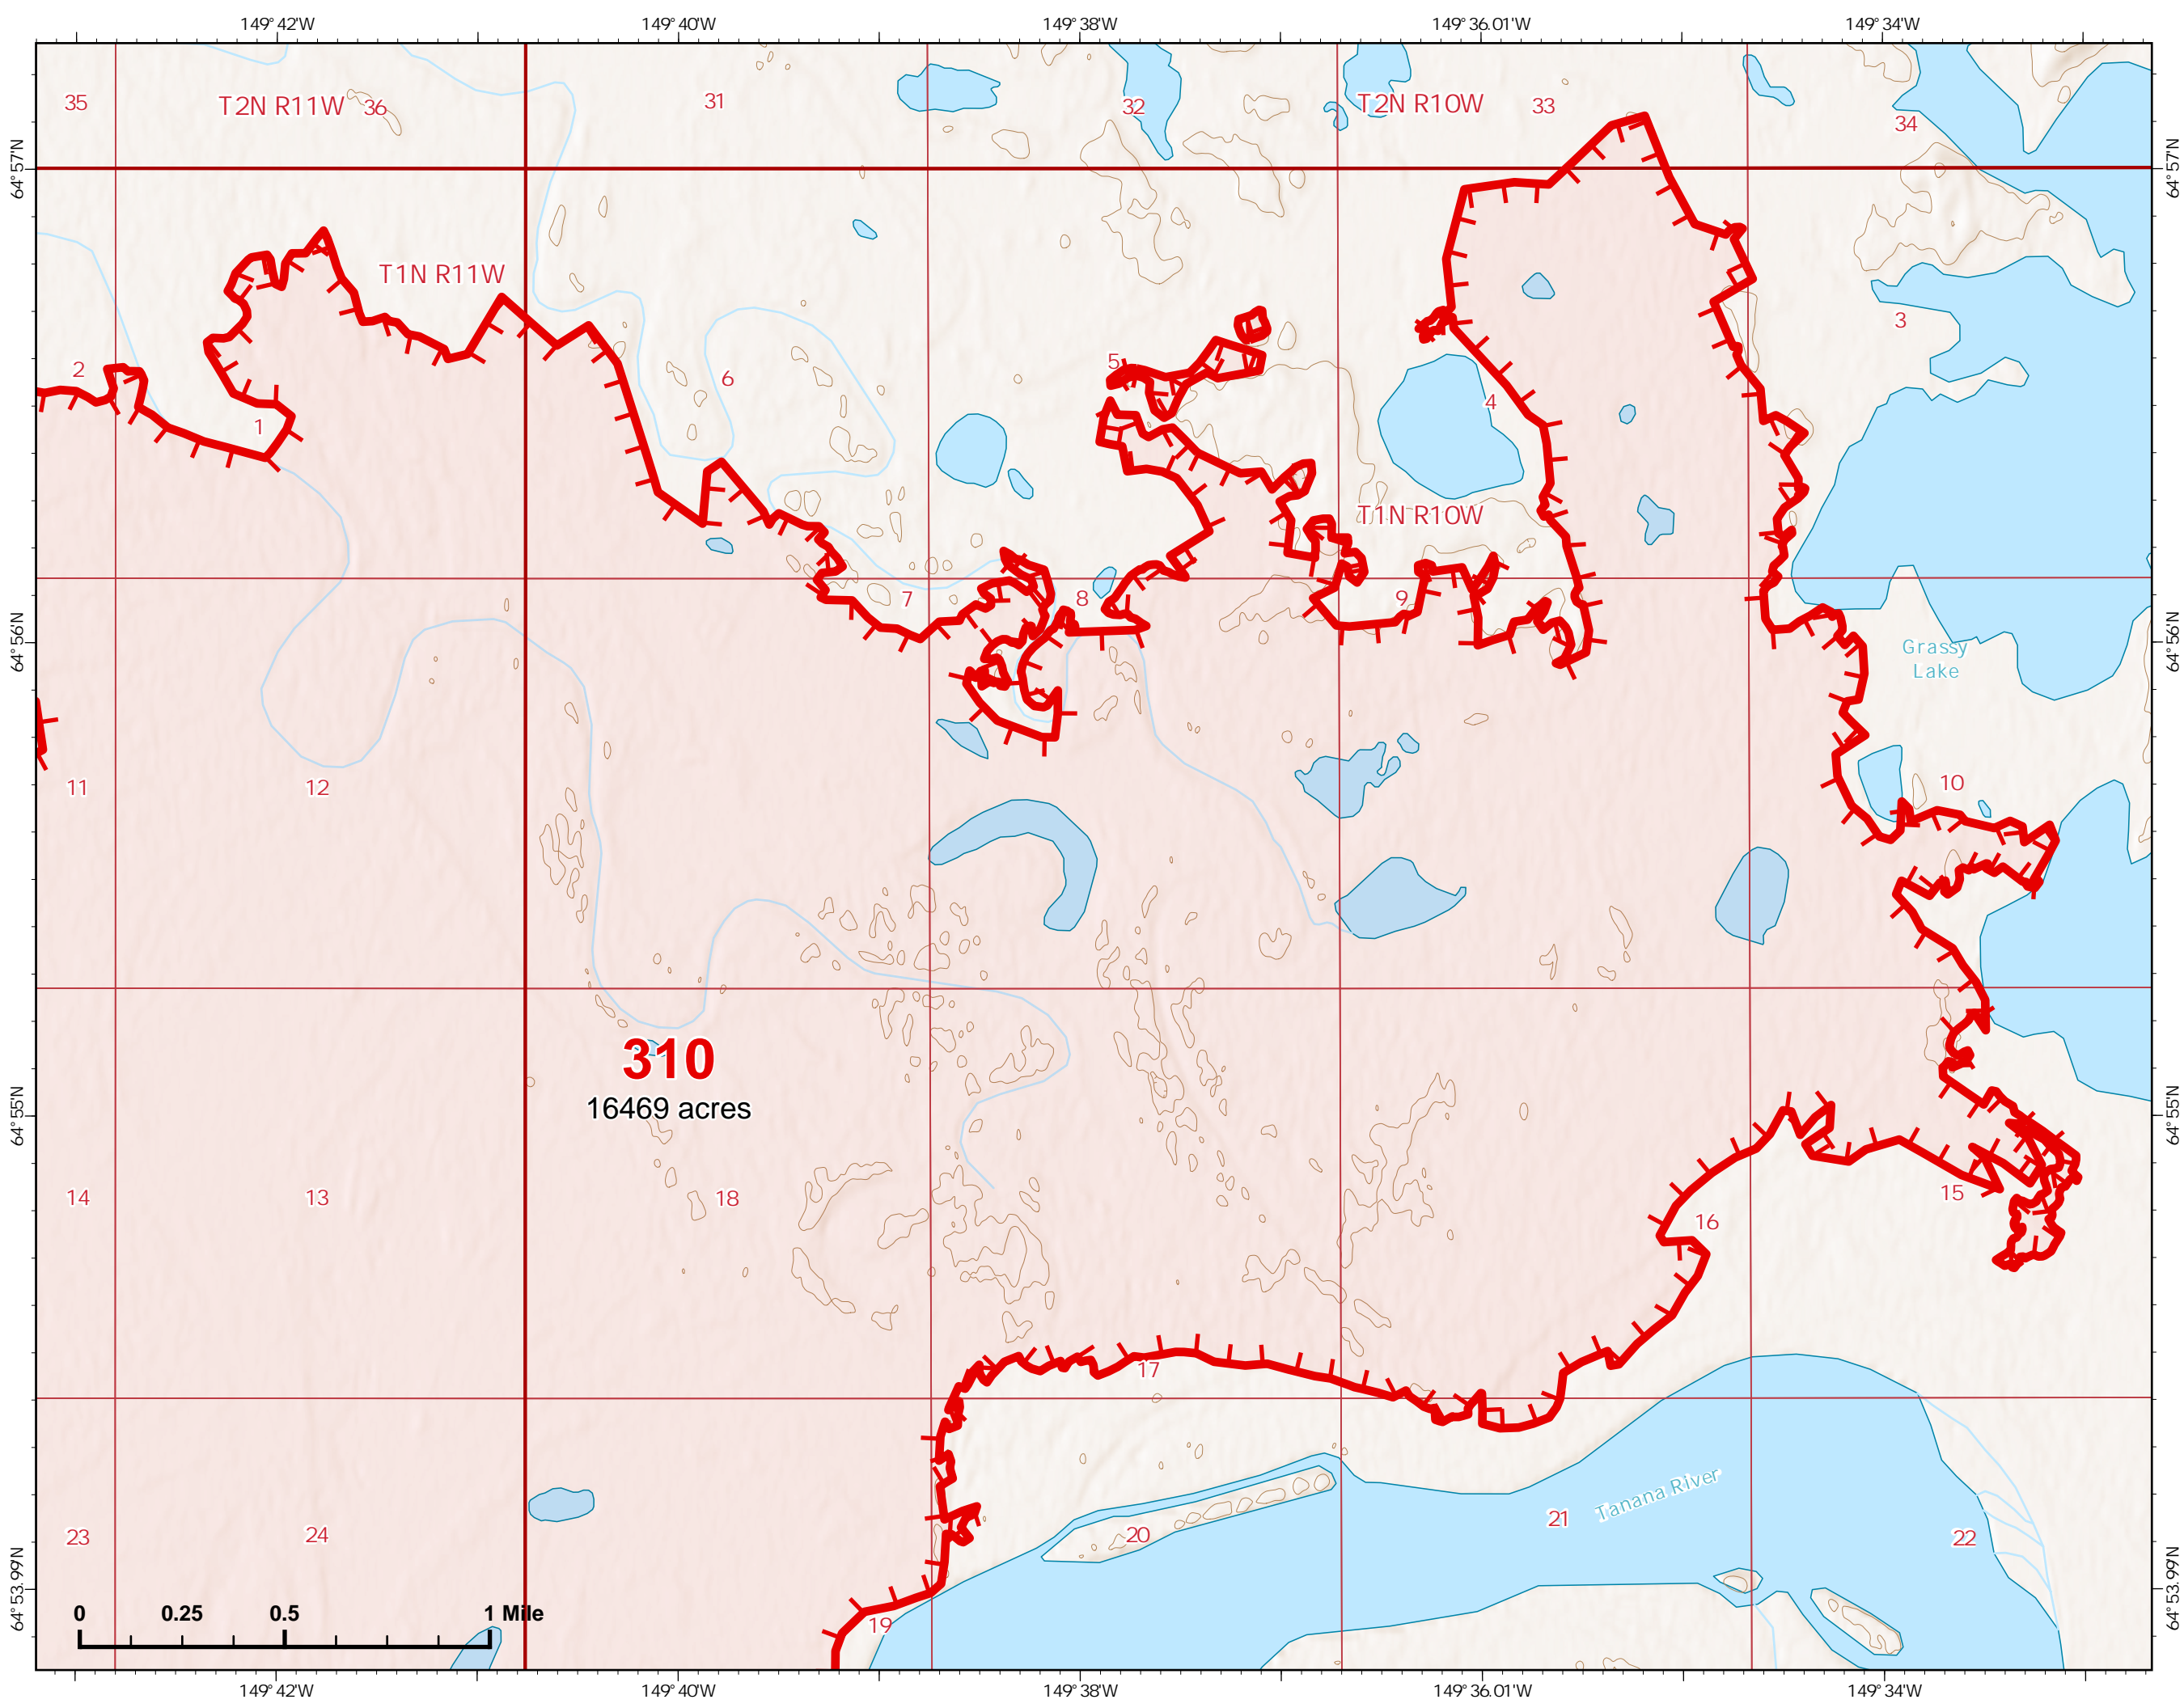

310
16469 acres

Z. Cravens
7/2/2022

IAP Map

Bean Complex
AKTAD000898
07/03/2022

Fire: 310 (Tanana River)

Page 310 - 4

-  Wildfire Daily Fire Perimeter
-  Uncontained

310
16469 acres