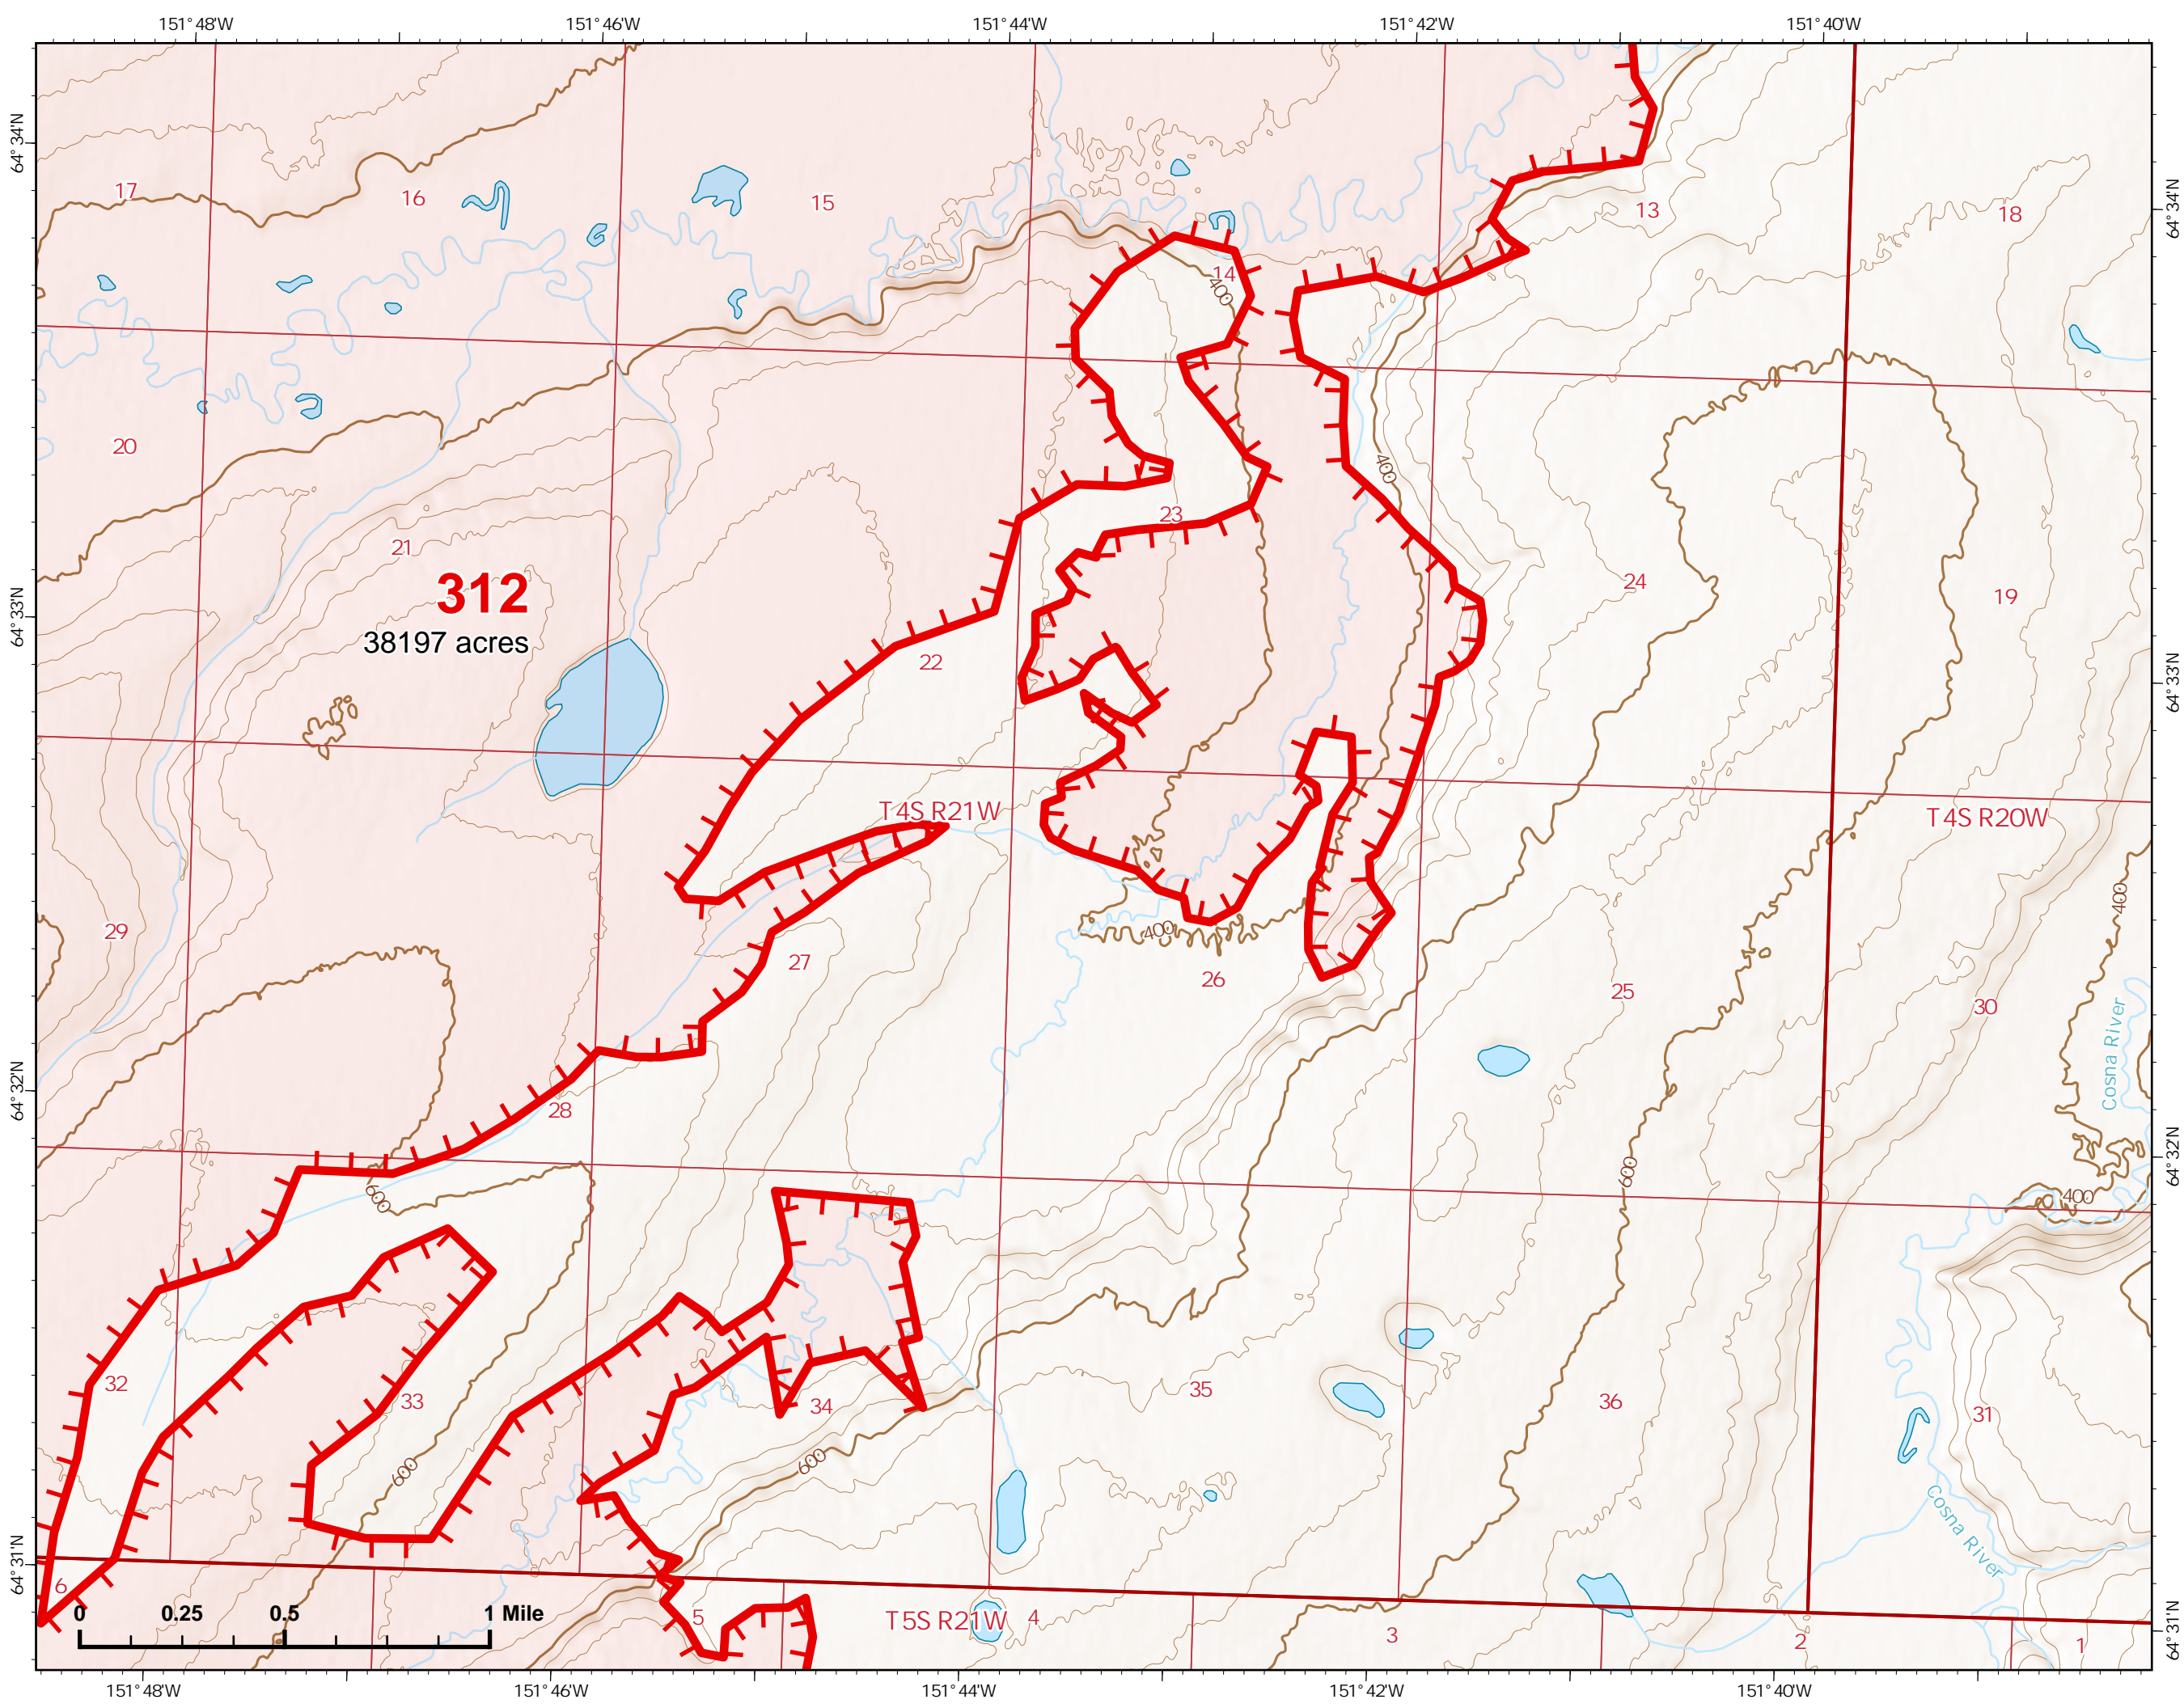

IAP Map

Bean Complex
AKTAD000898

07/03/2022

Fire: 312 (Bitzshitini)

Page 312 - 8

- Wildfire Daily Fire Perimeter
- Uncontained

Z. Cravens
7/2/2022