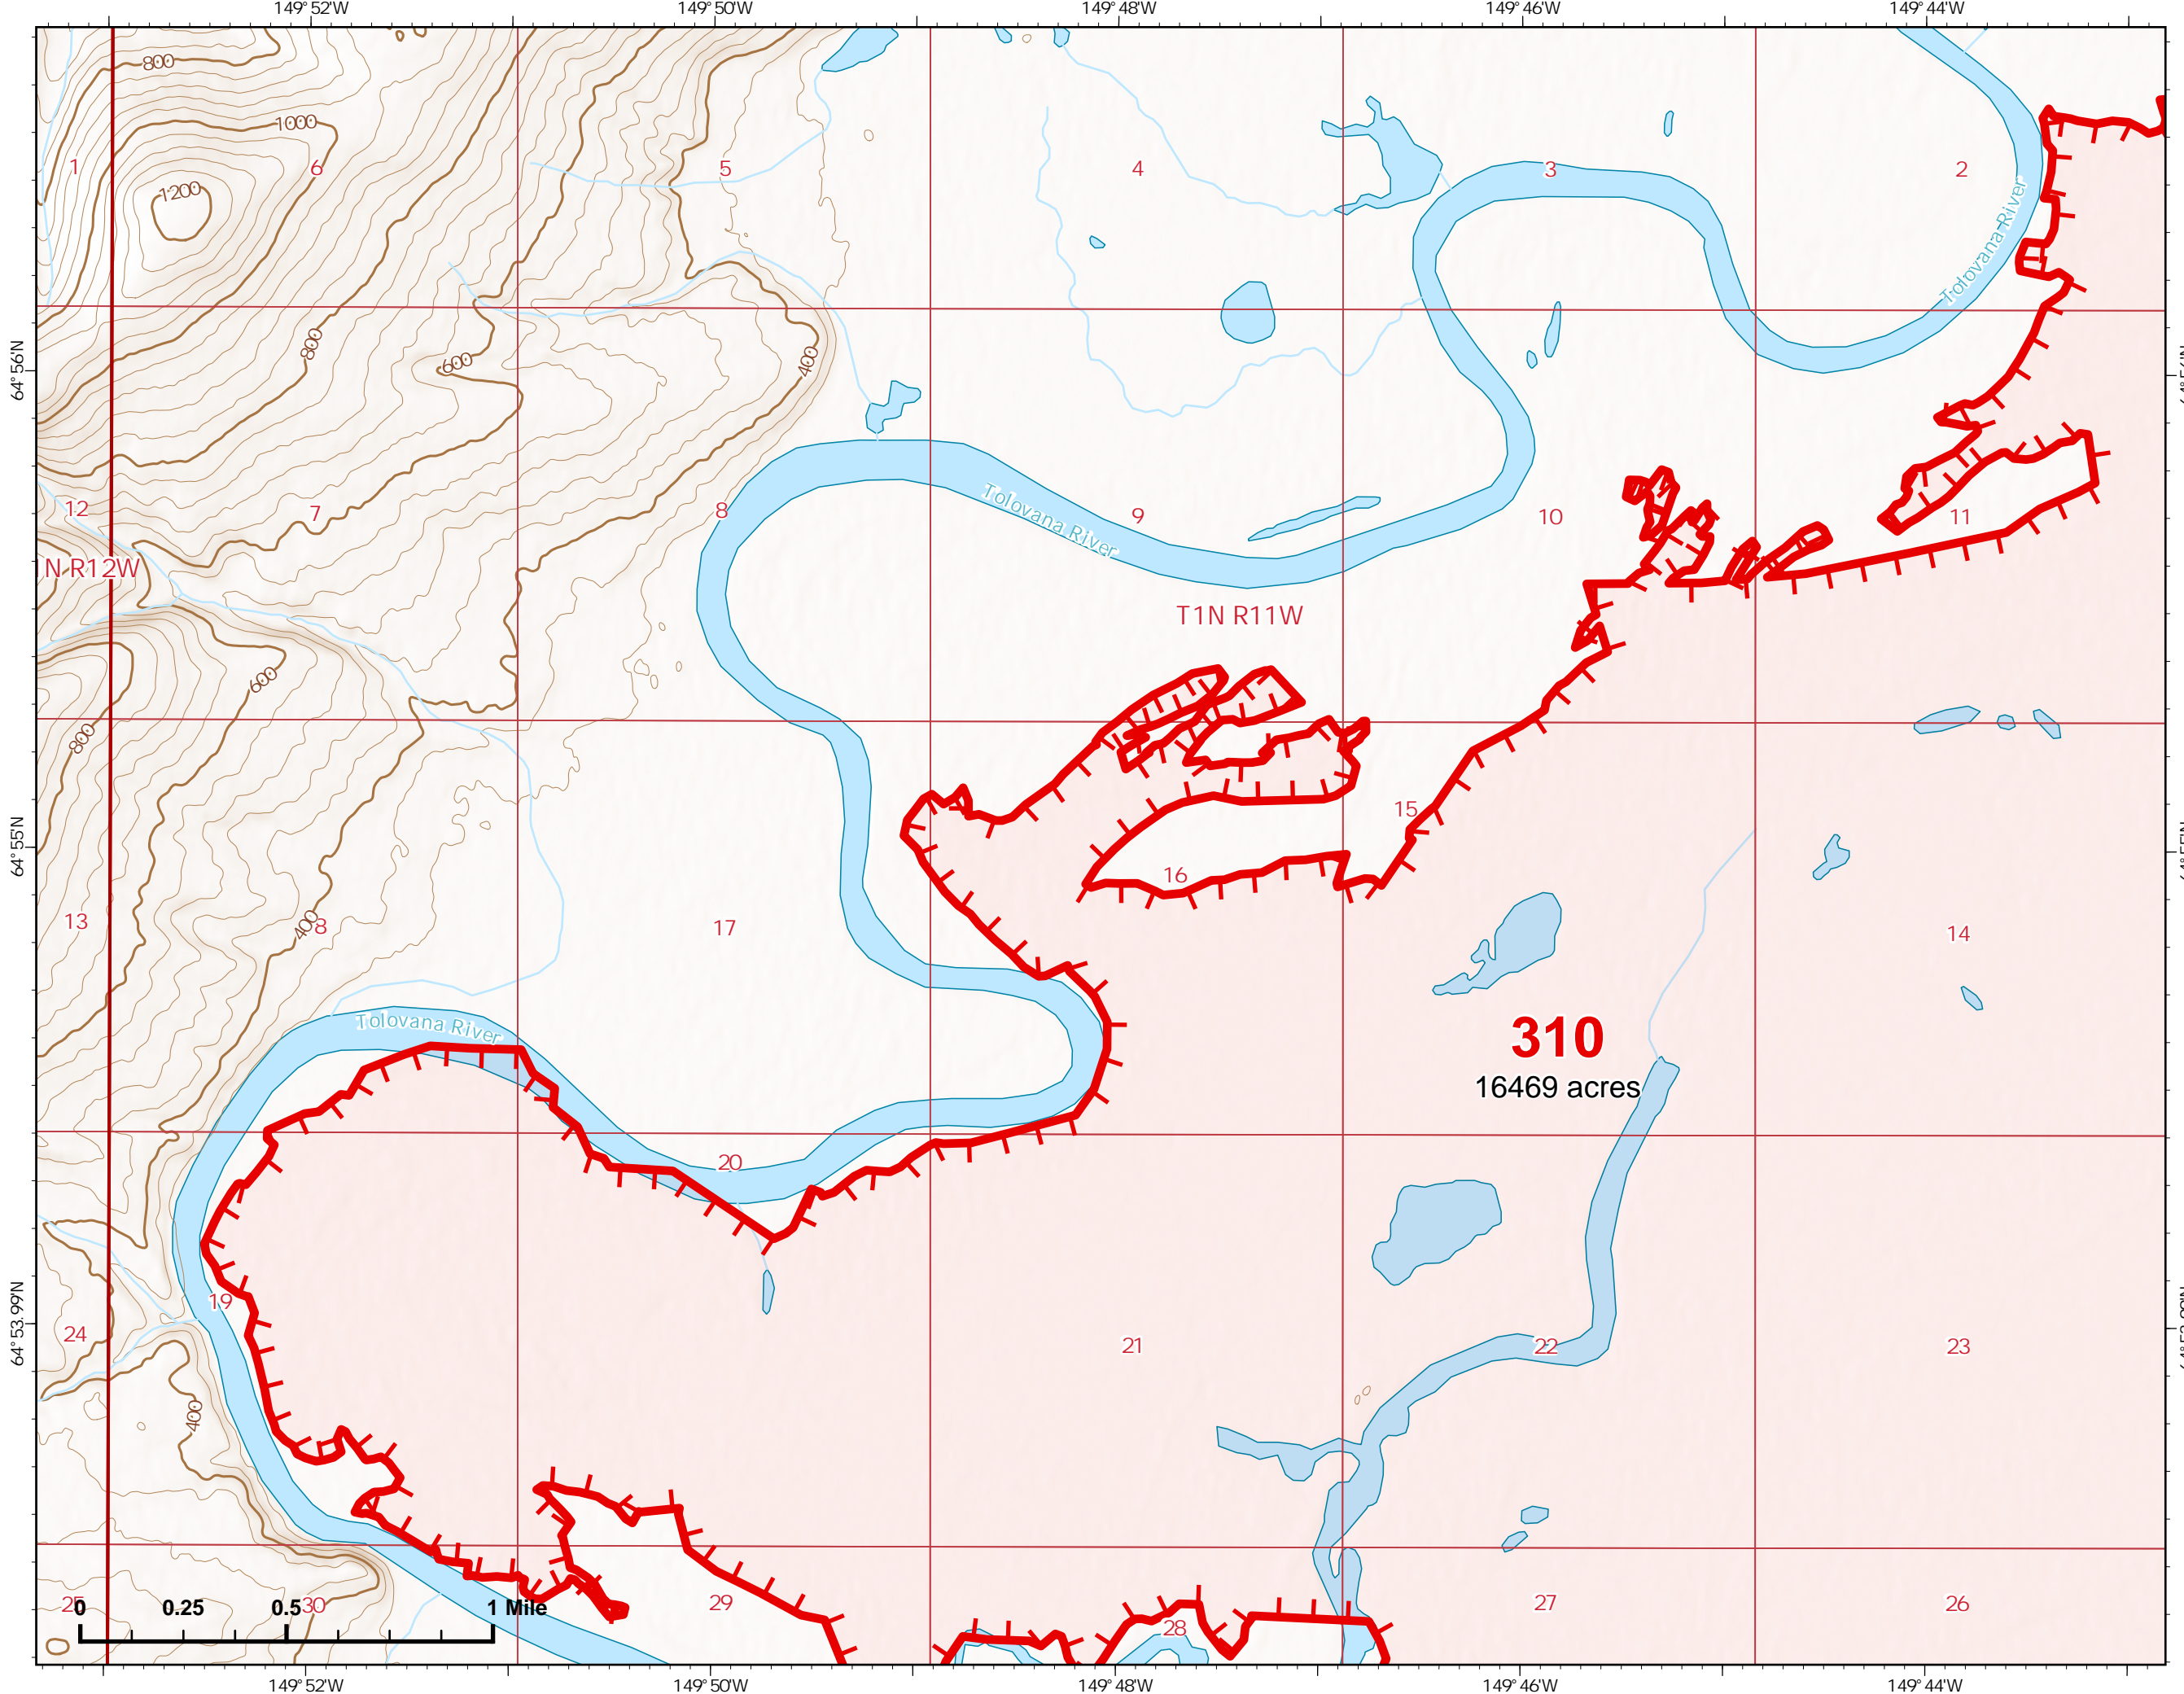

07/03/2022

Fire: 327 (Hutlinana)

Page 327 - 1

-  Helispot
-  Wildfire Daily Fire Perimeter
-  Contained
-  Uncontained

Z. Cravens
7/2/2022

IAP Map

Bean Complex
AKTAD000898
07/03/2022

Fire: 310 (Tanana River)

Page 310 - 1

-  Wildfire Daily Fire Perimeter
-  Uncontained

Z. Cravens
7/2/2022

IAP Map

Bean Complex
AKTAD000898
07/03/2022

Fire: 310 (Tanana River)

Page 310 - 2

-  Helispot
-  Wildfire Daily Fire Perimeter
-  Uncontained
-  Structure