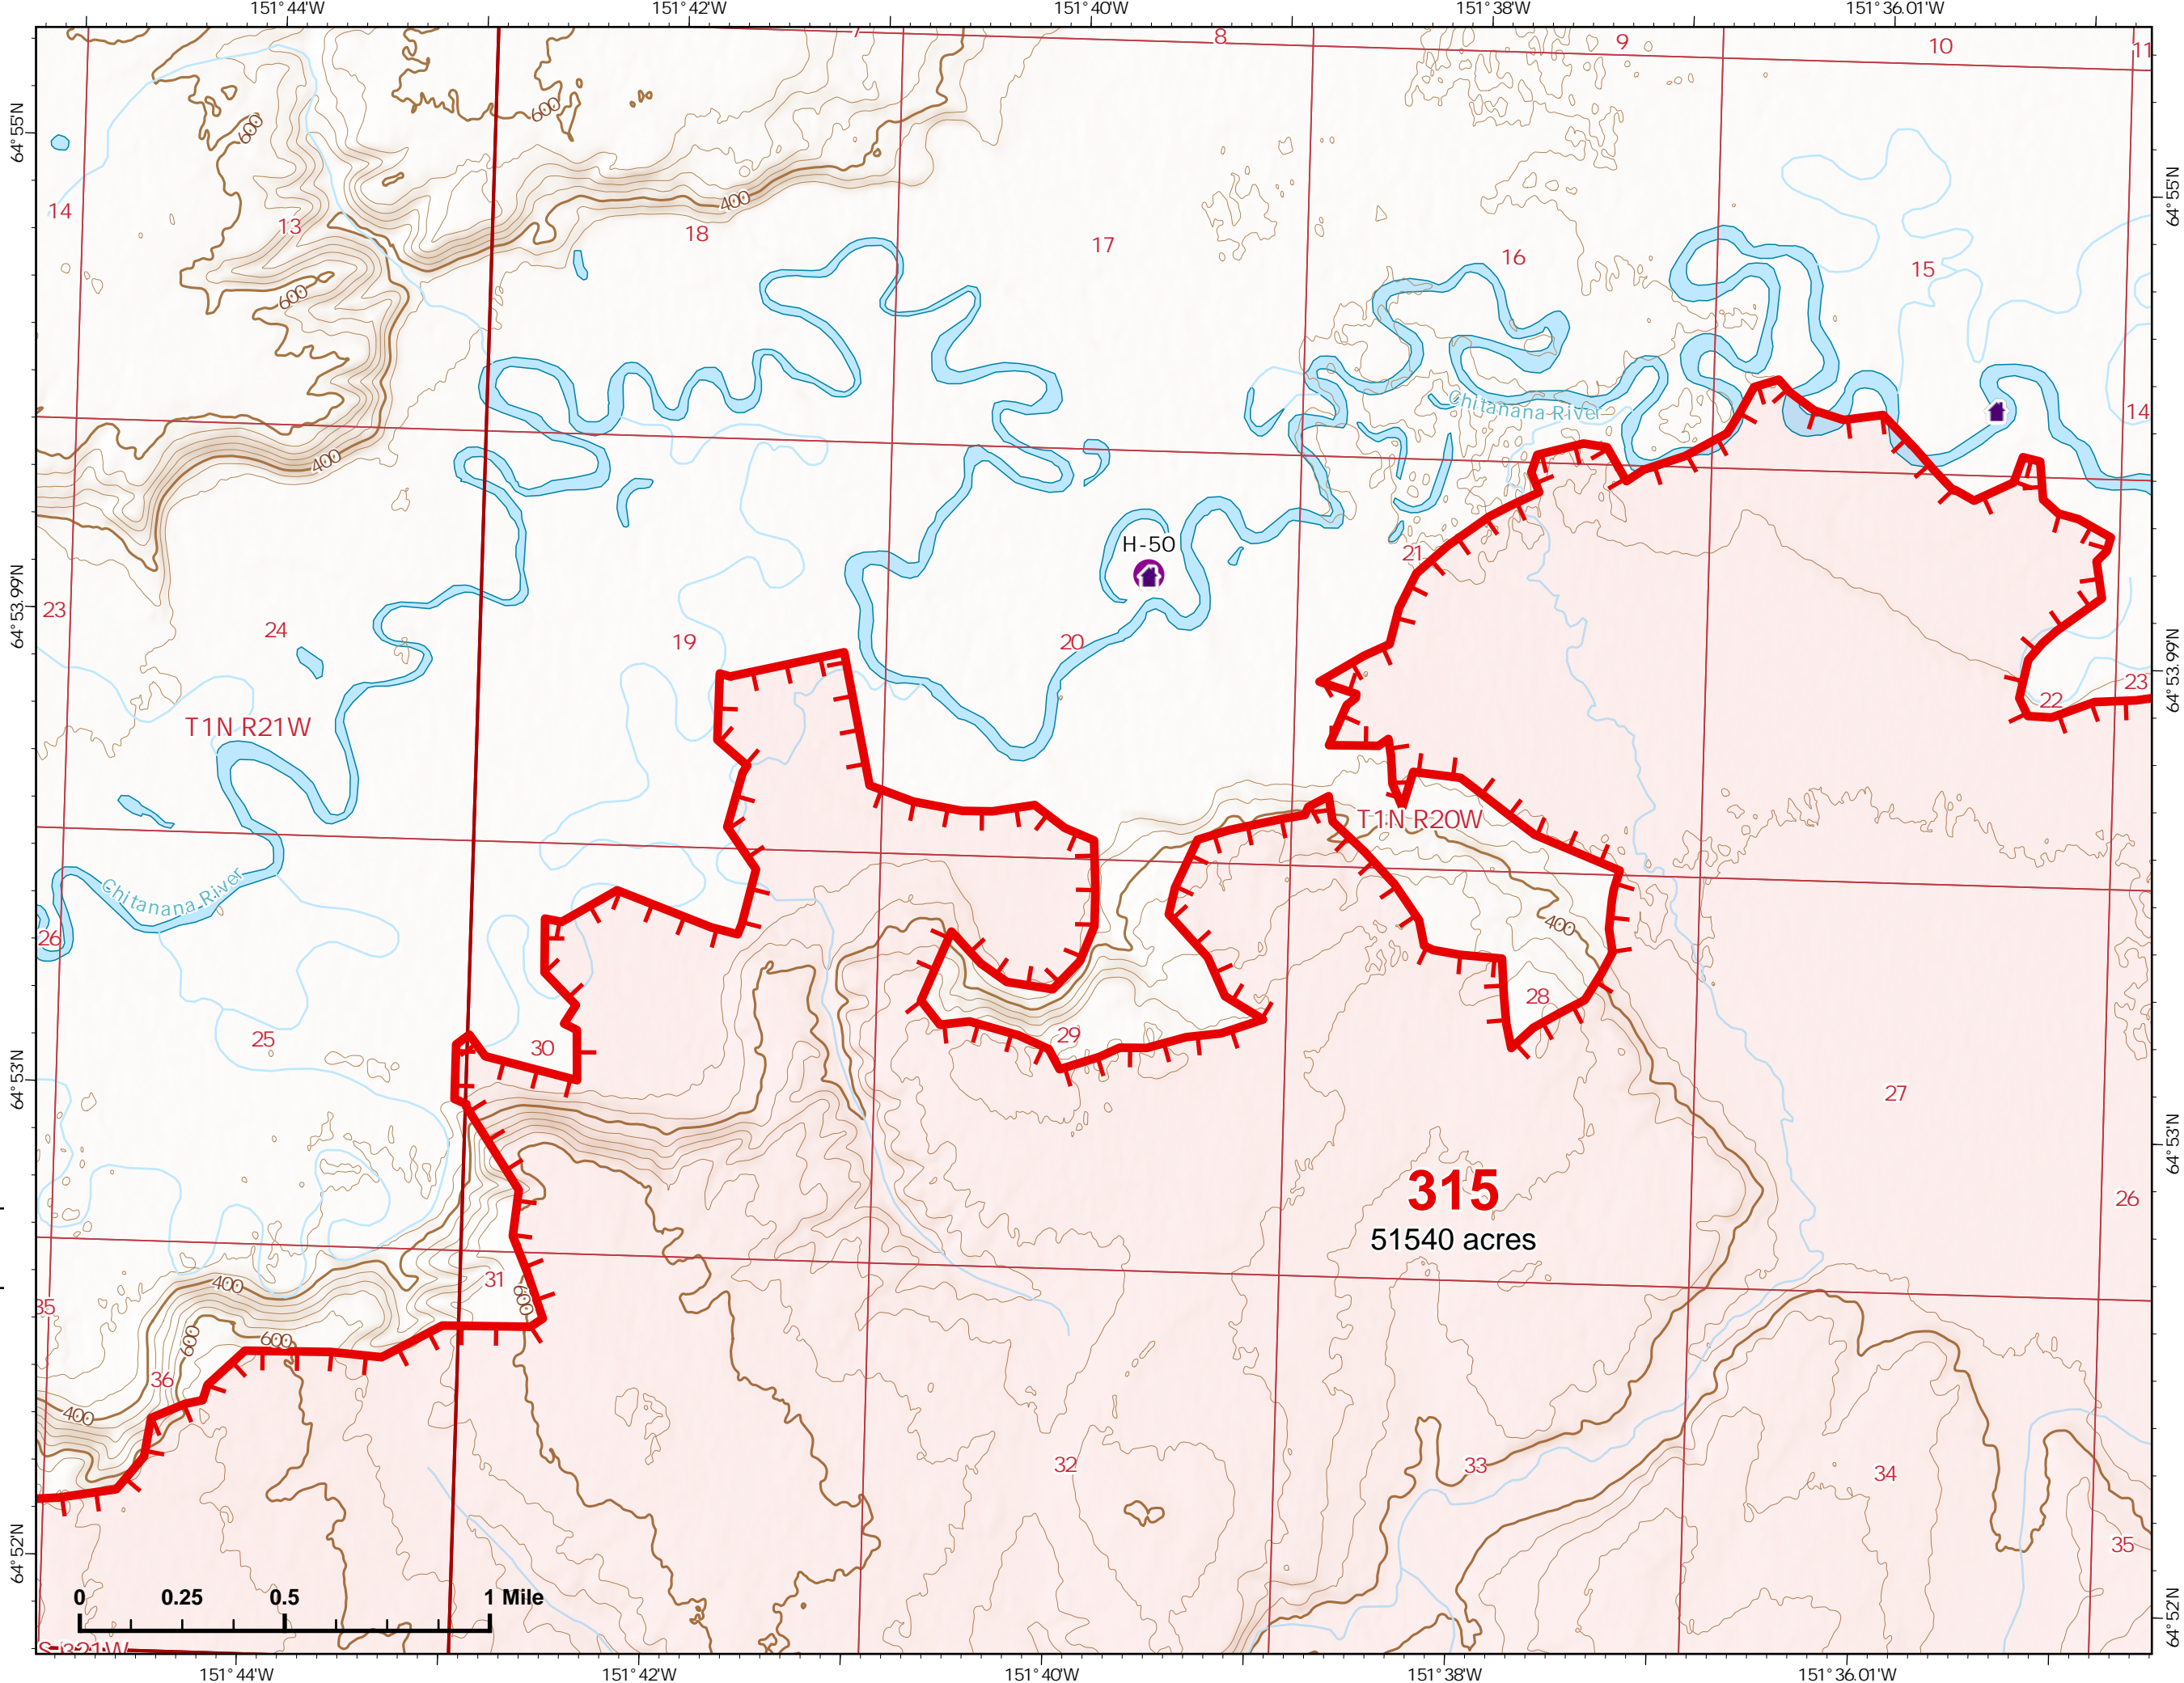

IAP Map

Bean Complex
AKTAD000898

07/03/2022

Fire: 315 (Chitanana)

Page 315 - 1

- Helispot
- Wildfire Daily Fire Perimeter
- Uncontained
- Structure

Z. Cravens
7/2/2022