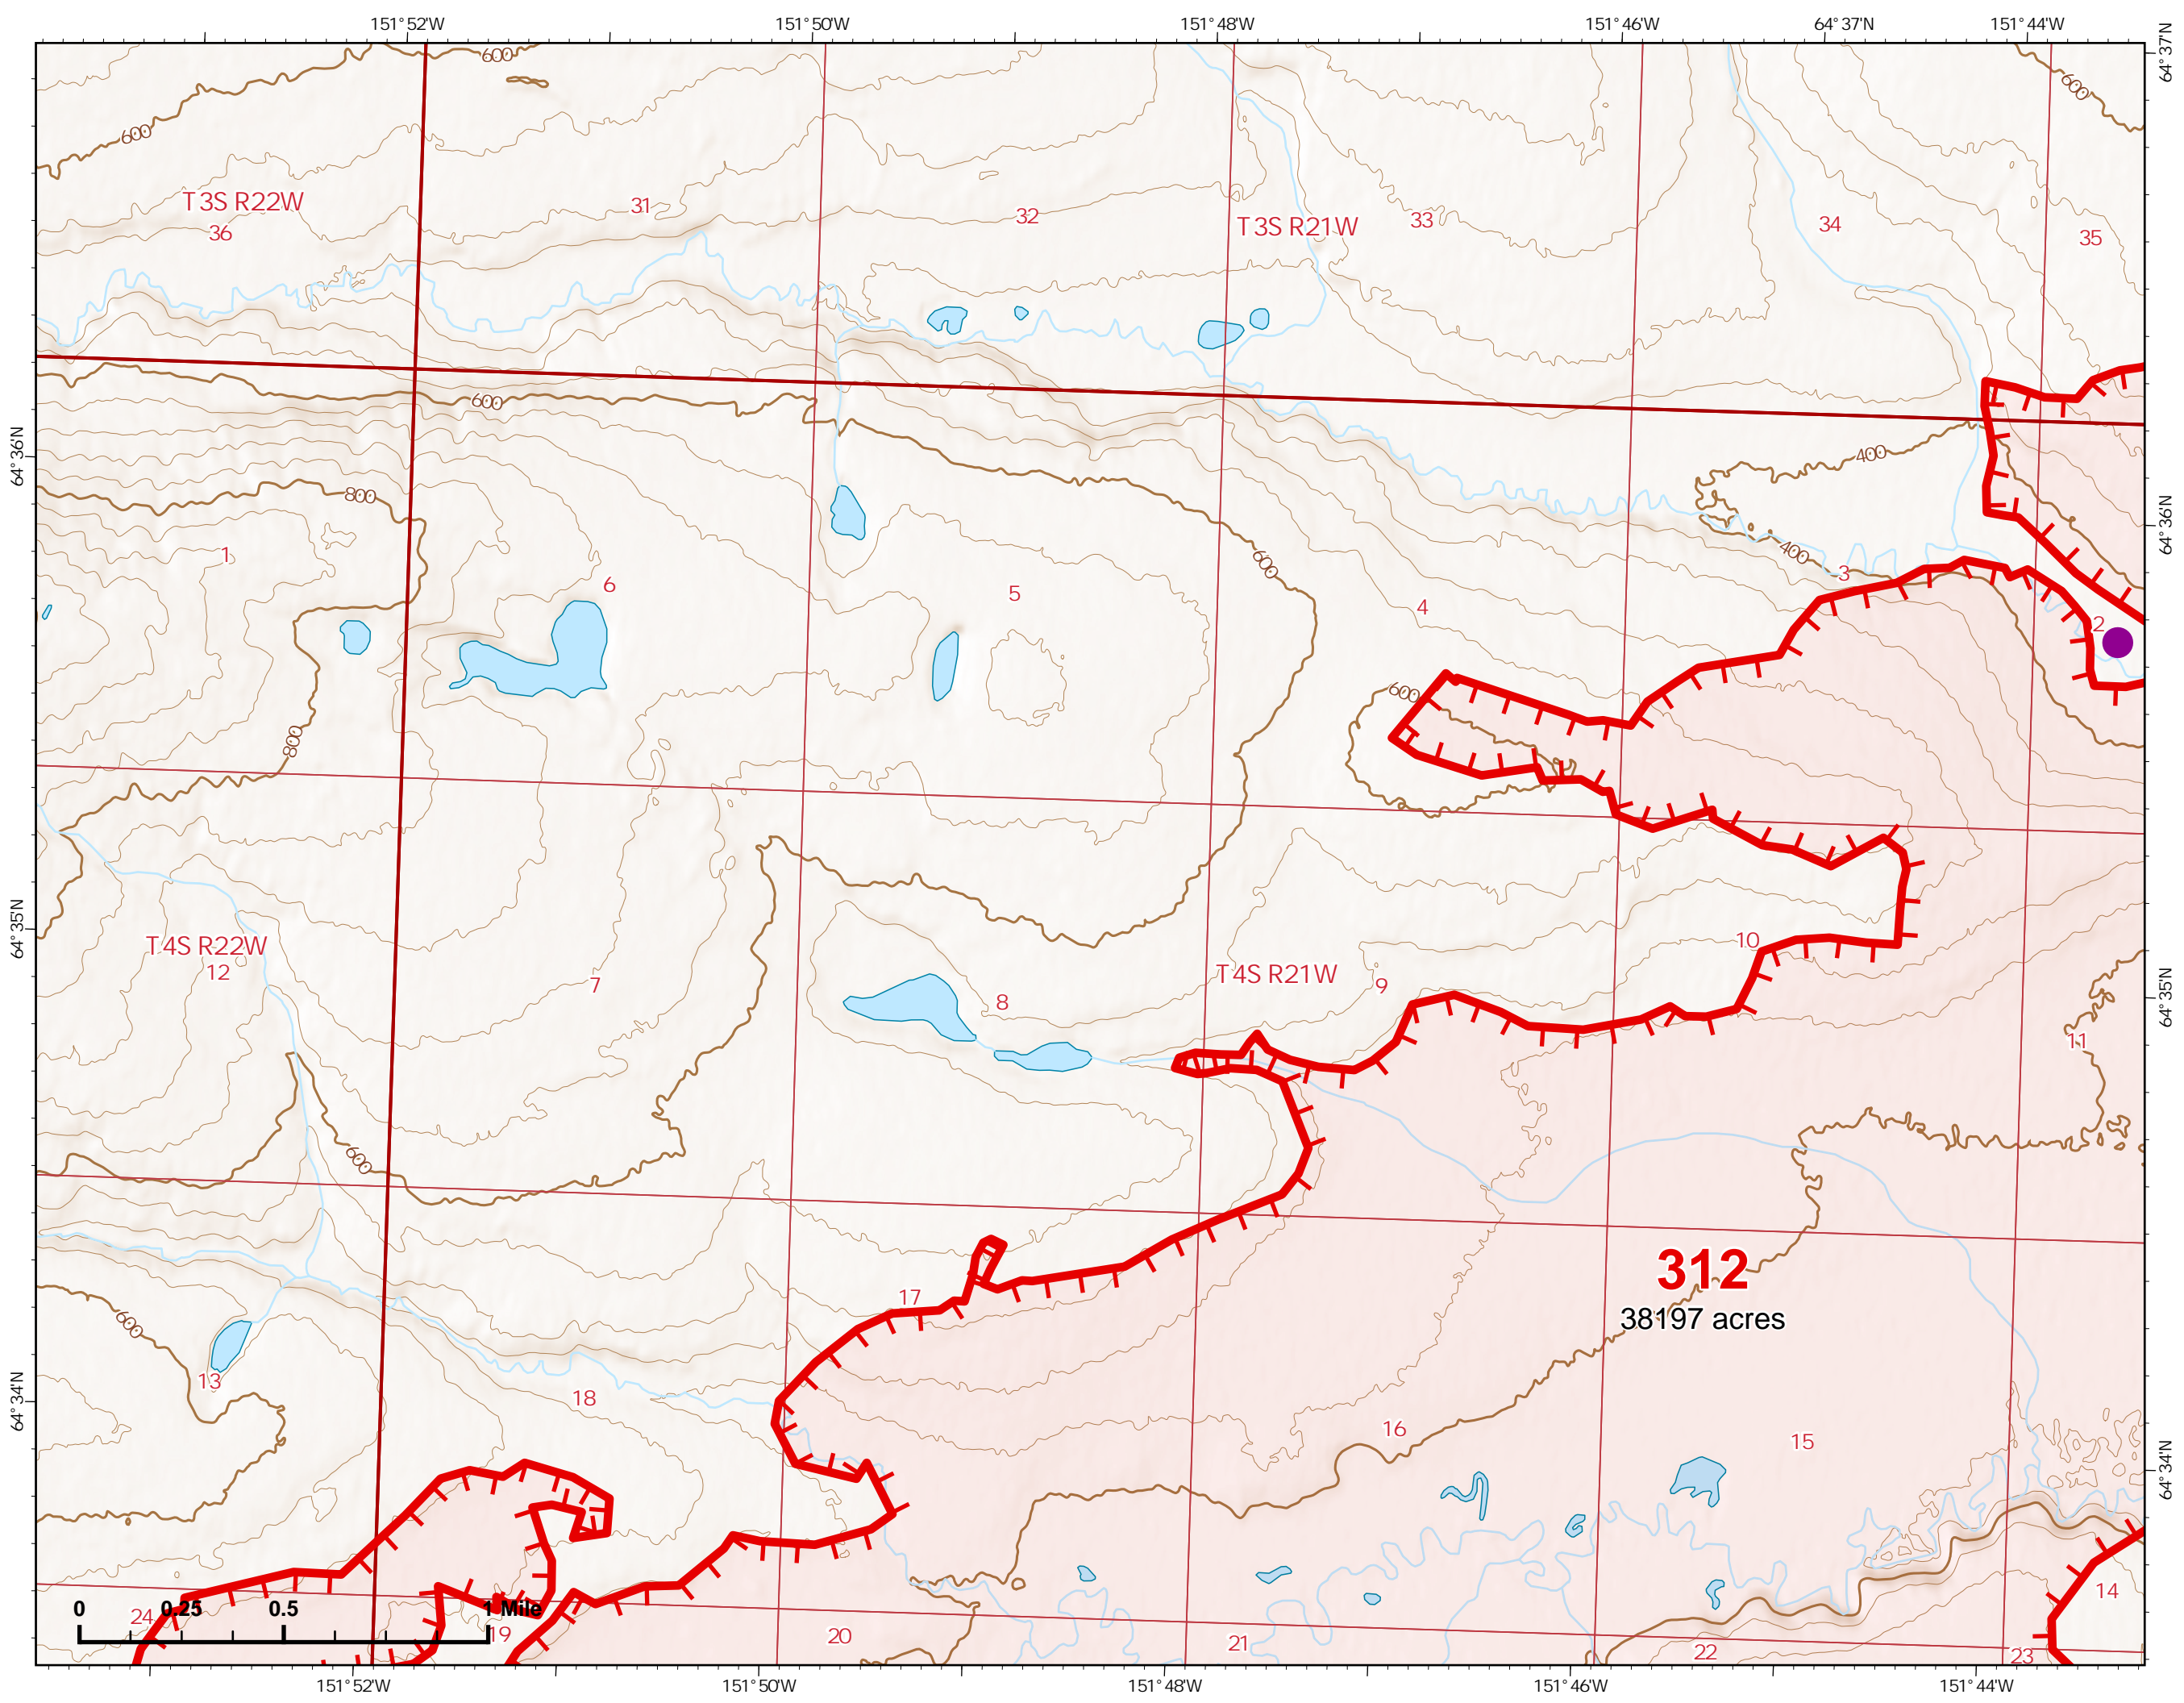

Page 312 - 1

-  Helispot
-  Wildfire Daily Fire Perimeter
-  Uncontained
-  Structure

Z. Cravens
7/2/2022

IAP Map

Bean Complex
AKTAD000898

07/03/2022

Fire: 312 (Bitzshitini)

Page 312 - 2

-  Helispot
-  Wildfire Daily Fire Perimeter
-  Uncontained

312
38197 acres

Z. Cravens
7/2/2022

IAP Map

Bean Complex
AKTAD000898

07/03/2022

Fire: 312 (Bitzshitini)

Page 312 - 3