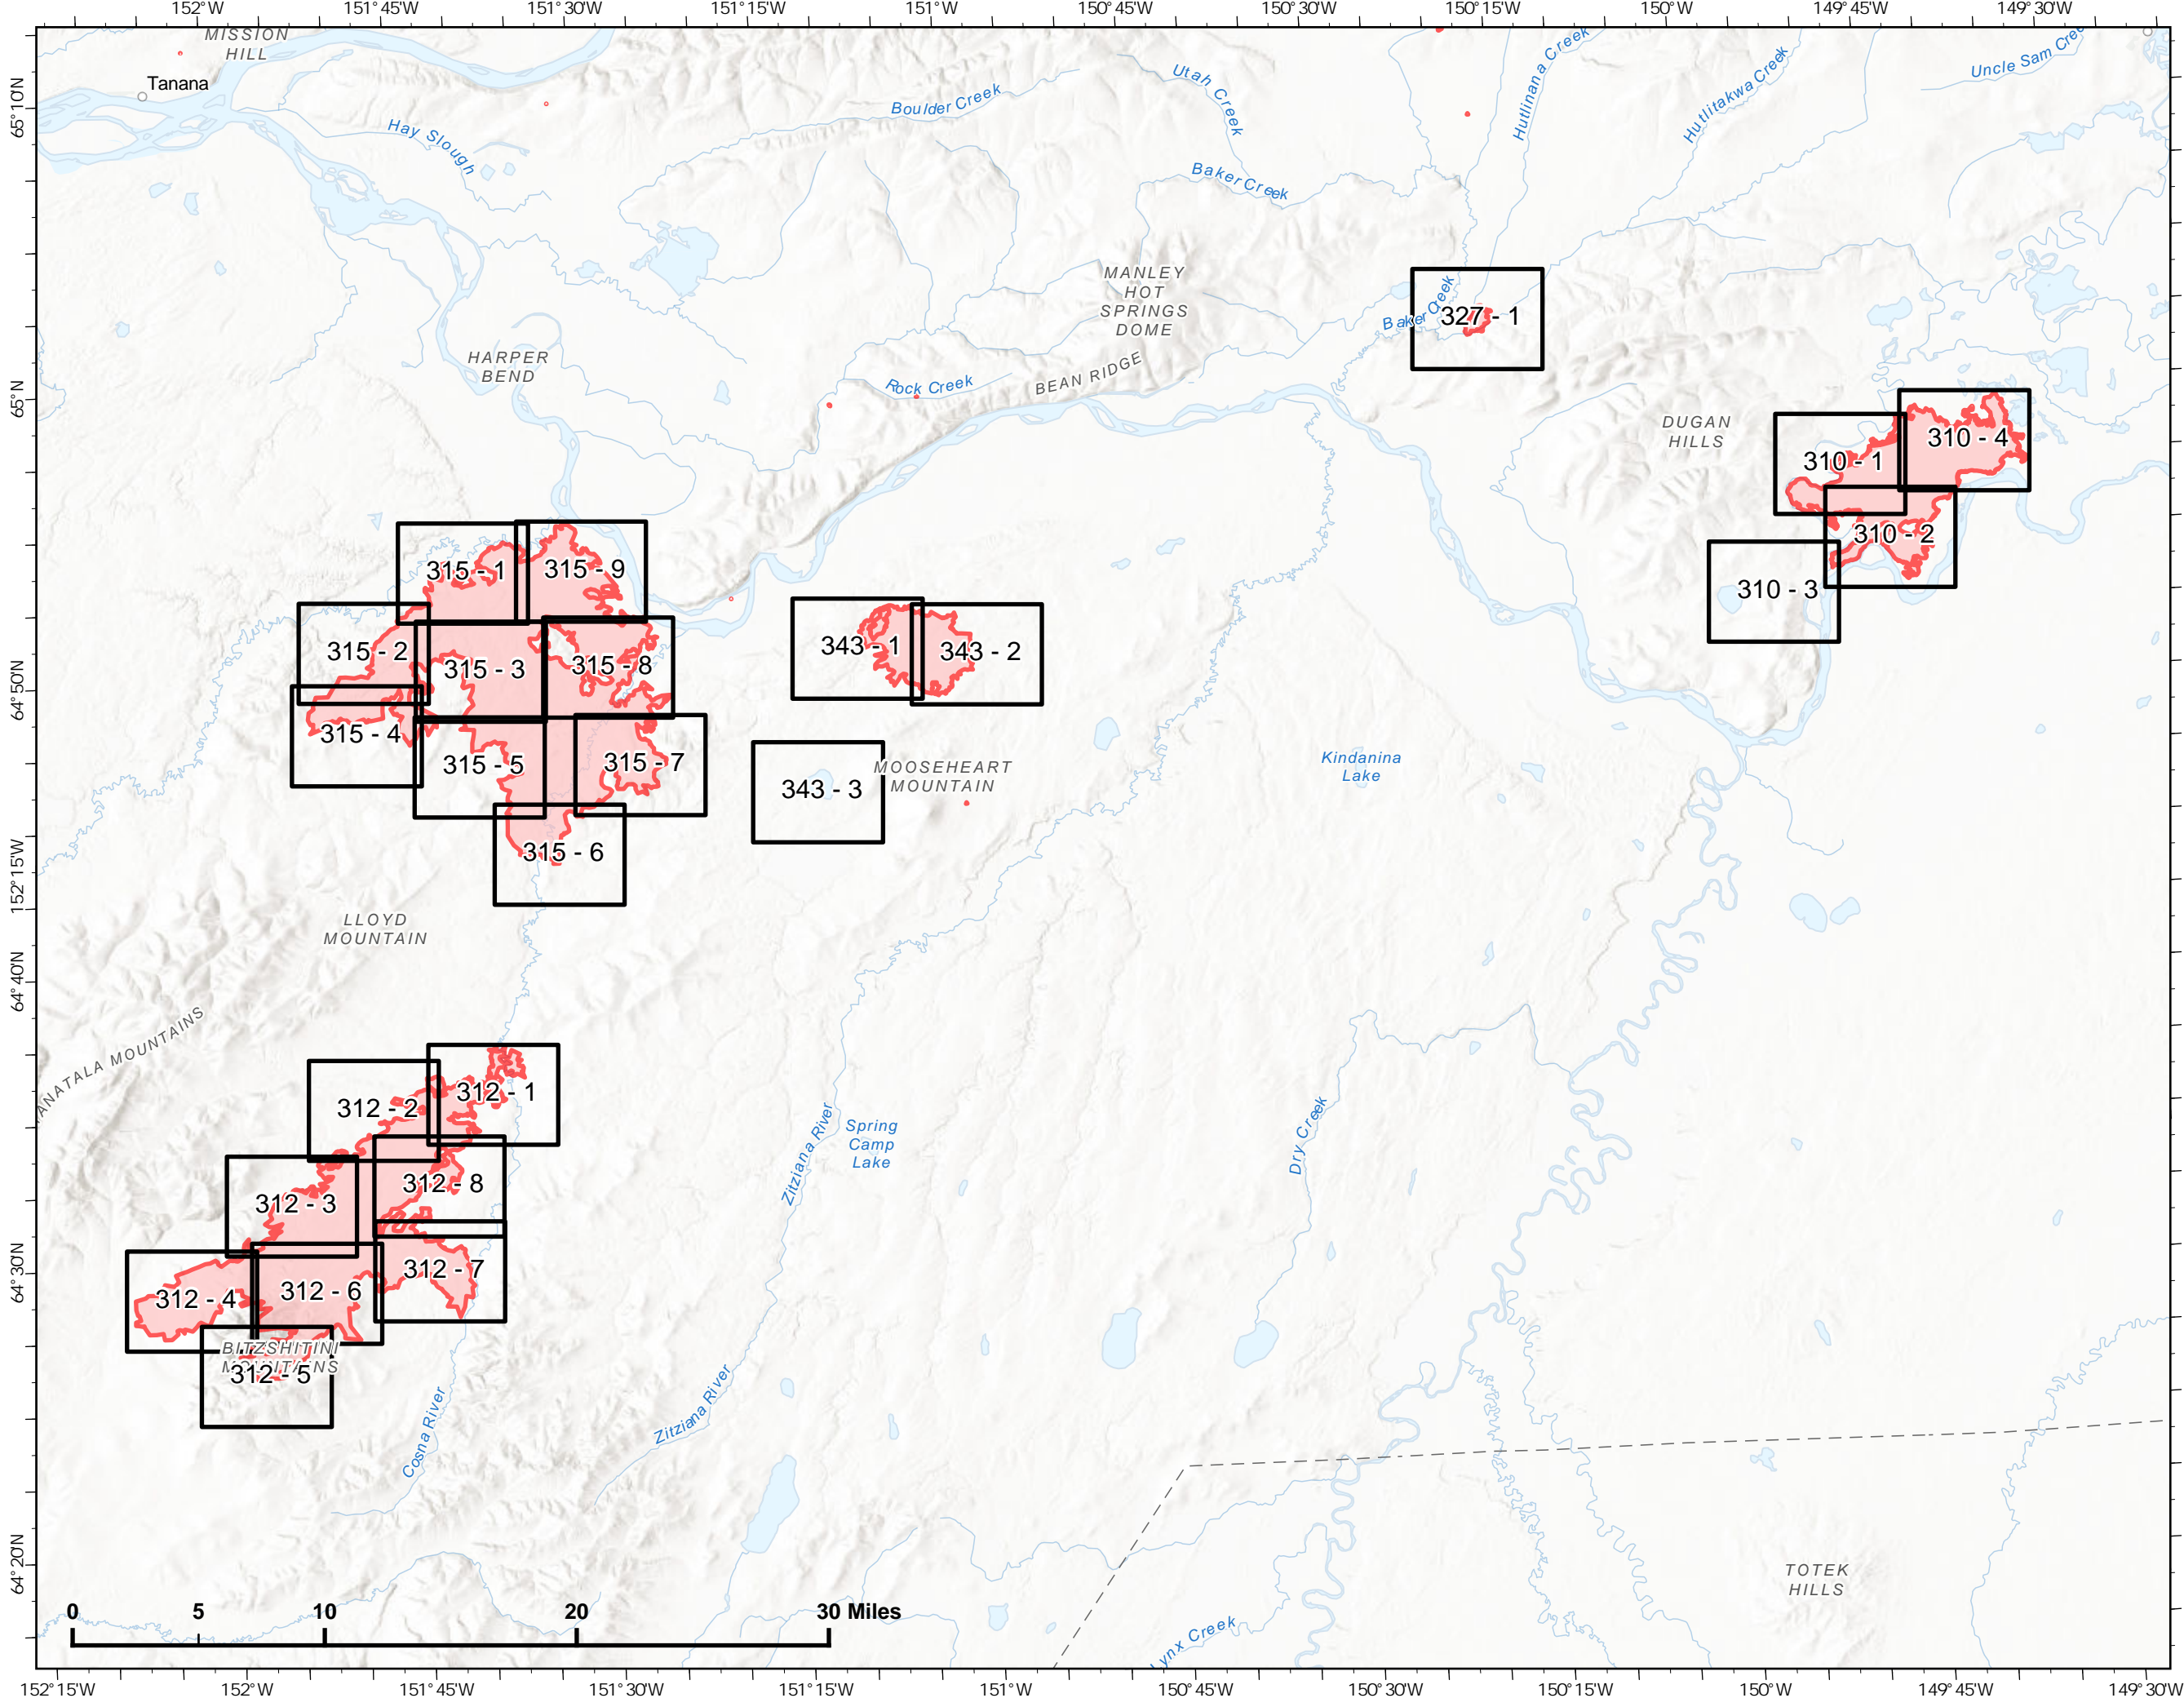

IAP Index Map

Bean Complex
AKTAD000898
07/03/2022

 Wildfire Daily Fire Perimeter

Z. Cravens
7/2/2022

IAP Map

Bean Complex
AKTAD000898

07/03/2022

Fire: 312 (Bitzshitini)

Page 312 - 1

-  Helispot
-  Wildfire Daily Fire Perimeter
-  Uncontained
-  Structure

Z. Cravens
7/2/2022

IAP Map

Bean Complex
AKTAD000898

07/03/2022

Fire: 312 (Bitzshitini)

Page 312 - 2

-  Helispot
-  Wildfire Daily Fire Perimeter
-  Uncontained

312
38197 acres

Z. Cravens
7/2/2022

IAP Map

Bean Complex
AKTAD000898

07/03/2022

Fire: 312 (Bitzshitini)

Page 312 - 3