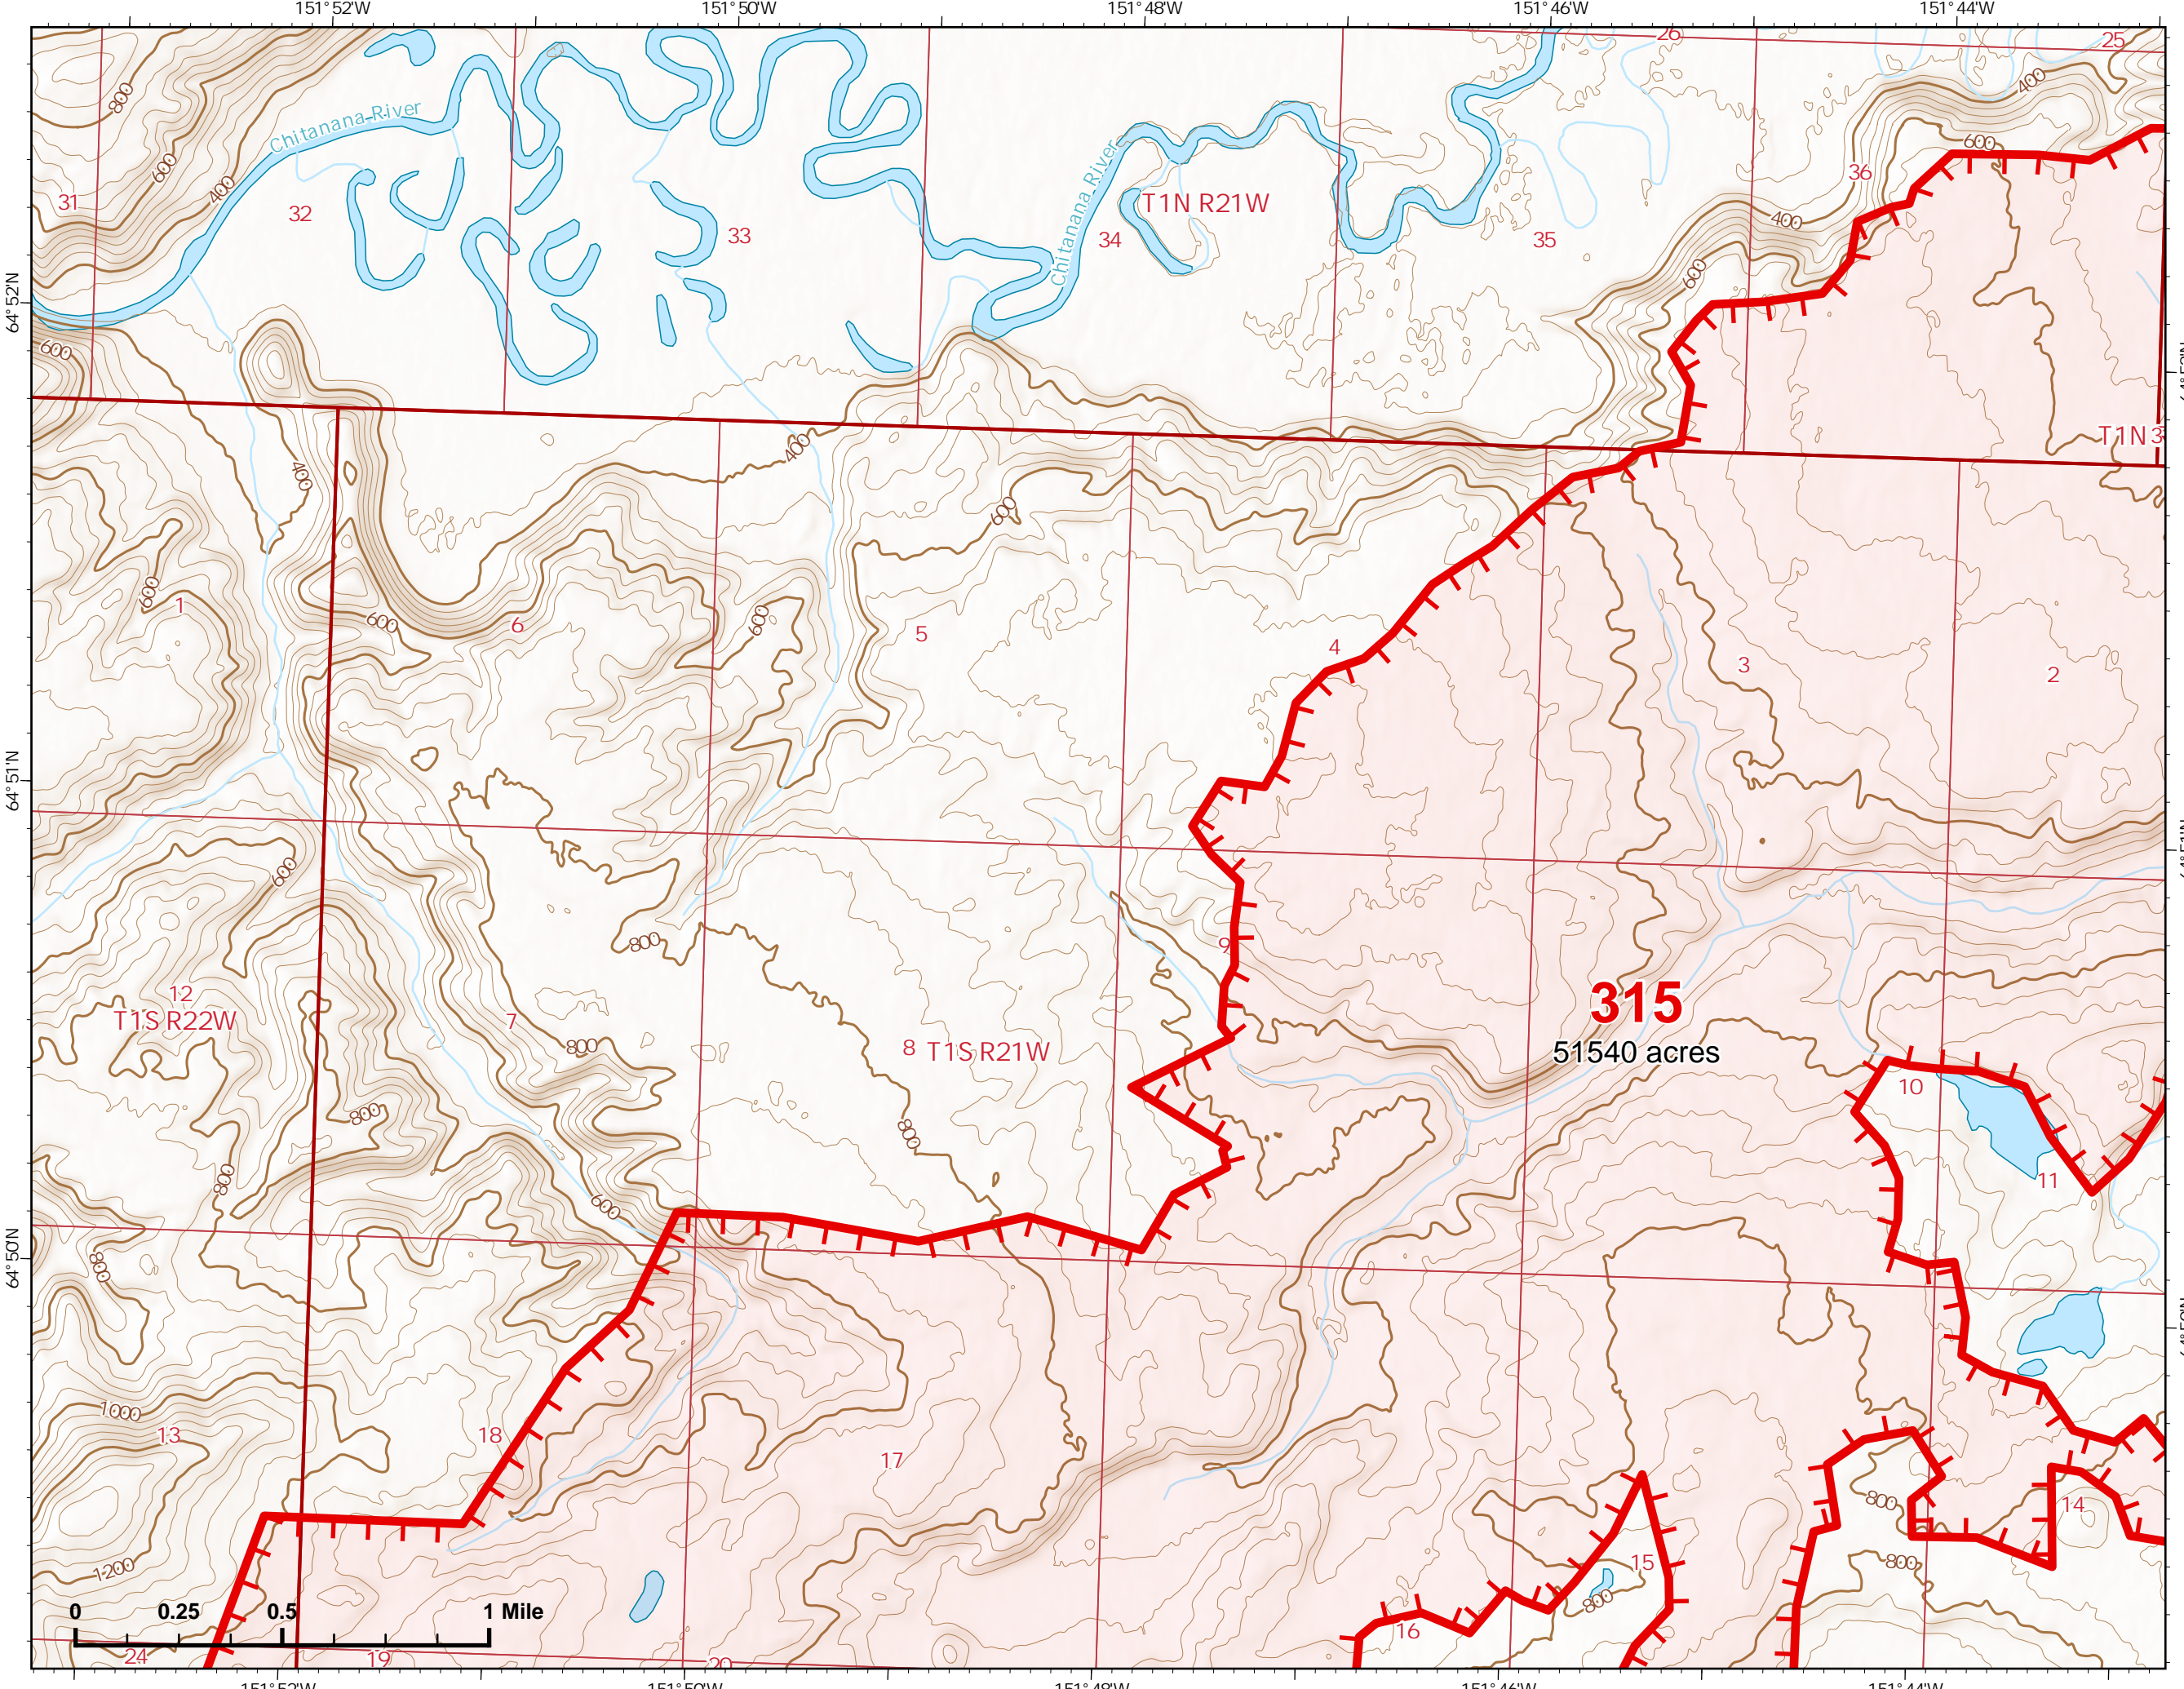

IAP Map

Bean Complex
AKTAD000898

07/03/2022

Fire: 315 (Chitanana)

Page 315 - 2

- Wildfire Daily Fire Perimeter
- Uncontained

Z. Cravens
7/2/2022