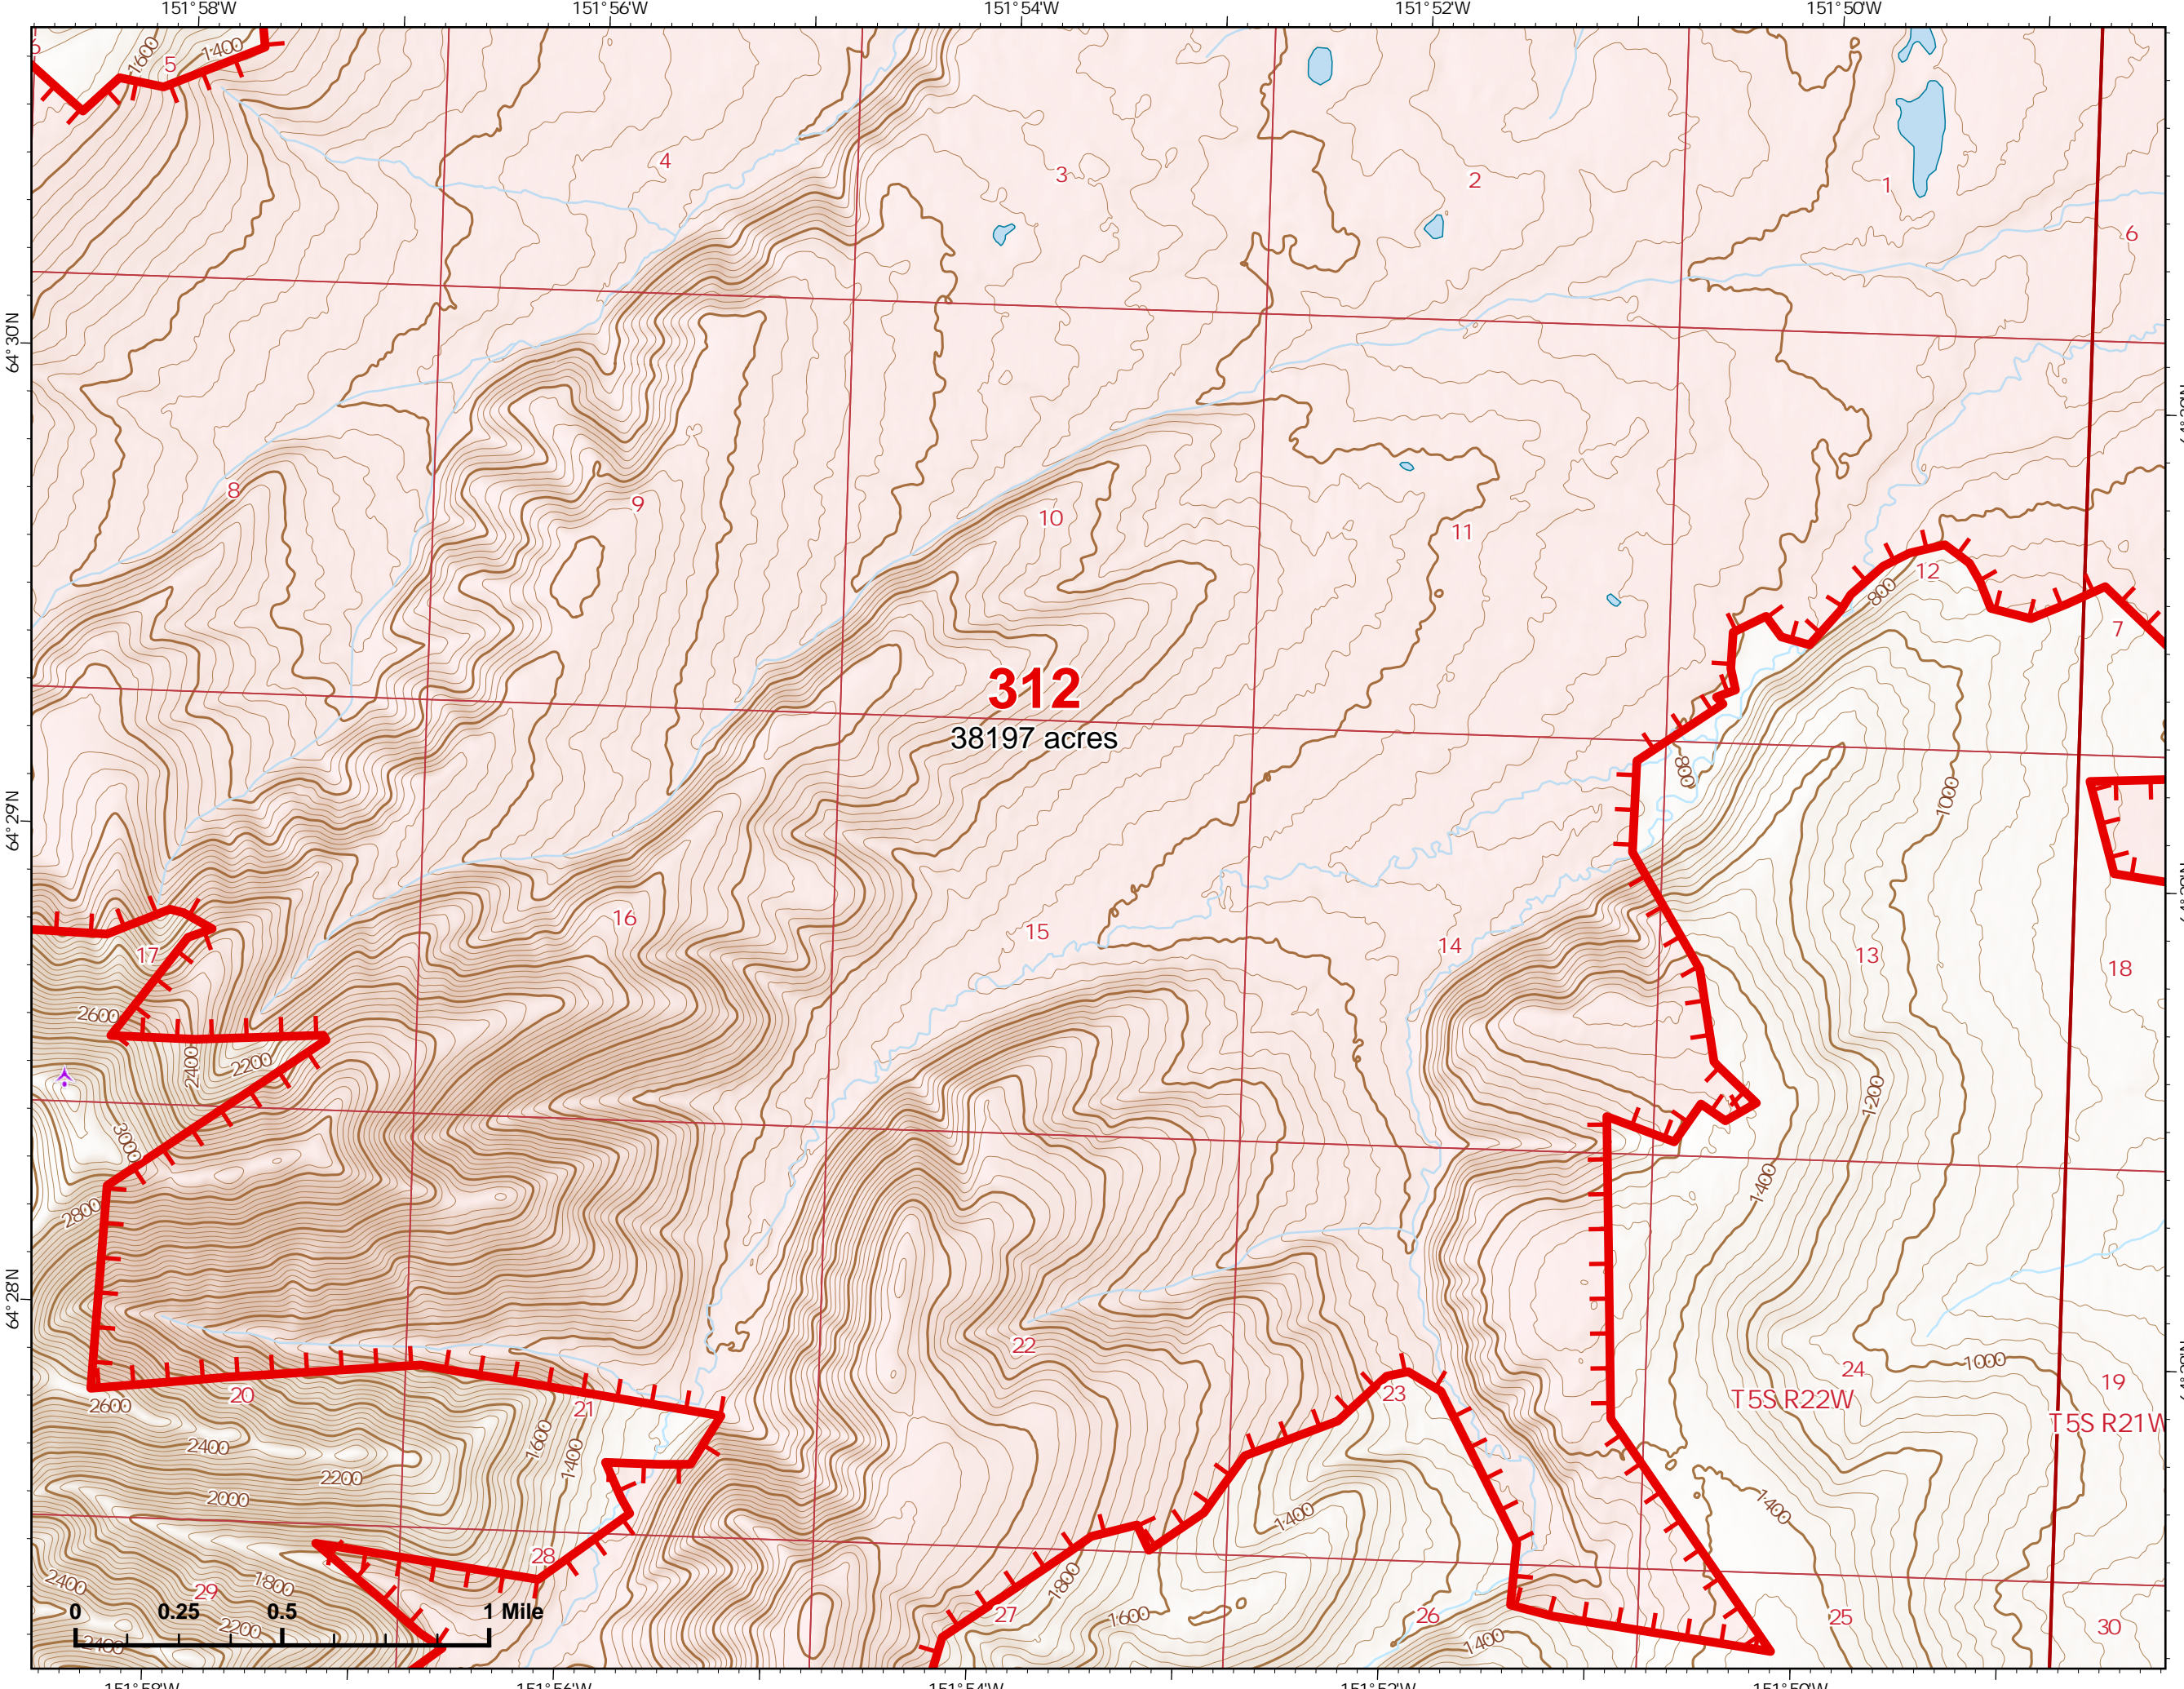

IAP Map

Bean Complex
AKTAD000898

07/03/2022

Fire: 312 (Bitzshitini)

Page 312 - 6

-  Wildfire Daily Fire Perimeter
-  Uncontained
-  Communications

Z. Cravens
7/2/2022

IAP Map

Bean Complex
AKTAD000898

07/03/2022

Fire: 312 (Bitzshitini)

Page 312 - 7

-  Helispot
-  Wildfire Daily Fire Perimeter
-  Uncontained
-  Structure

Z. Cravens
7/2/2022

IAP Map

Bean Complex
AKTAD000898