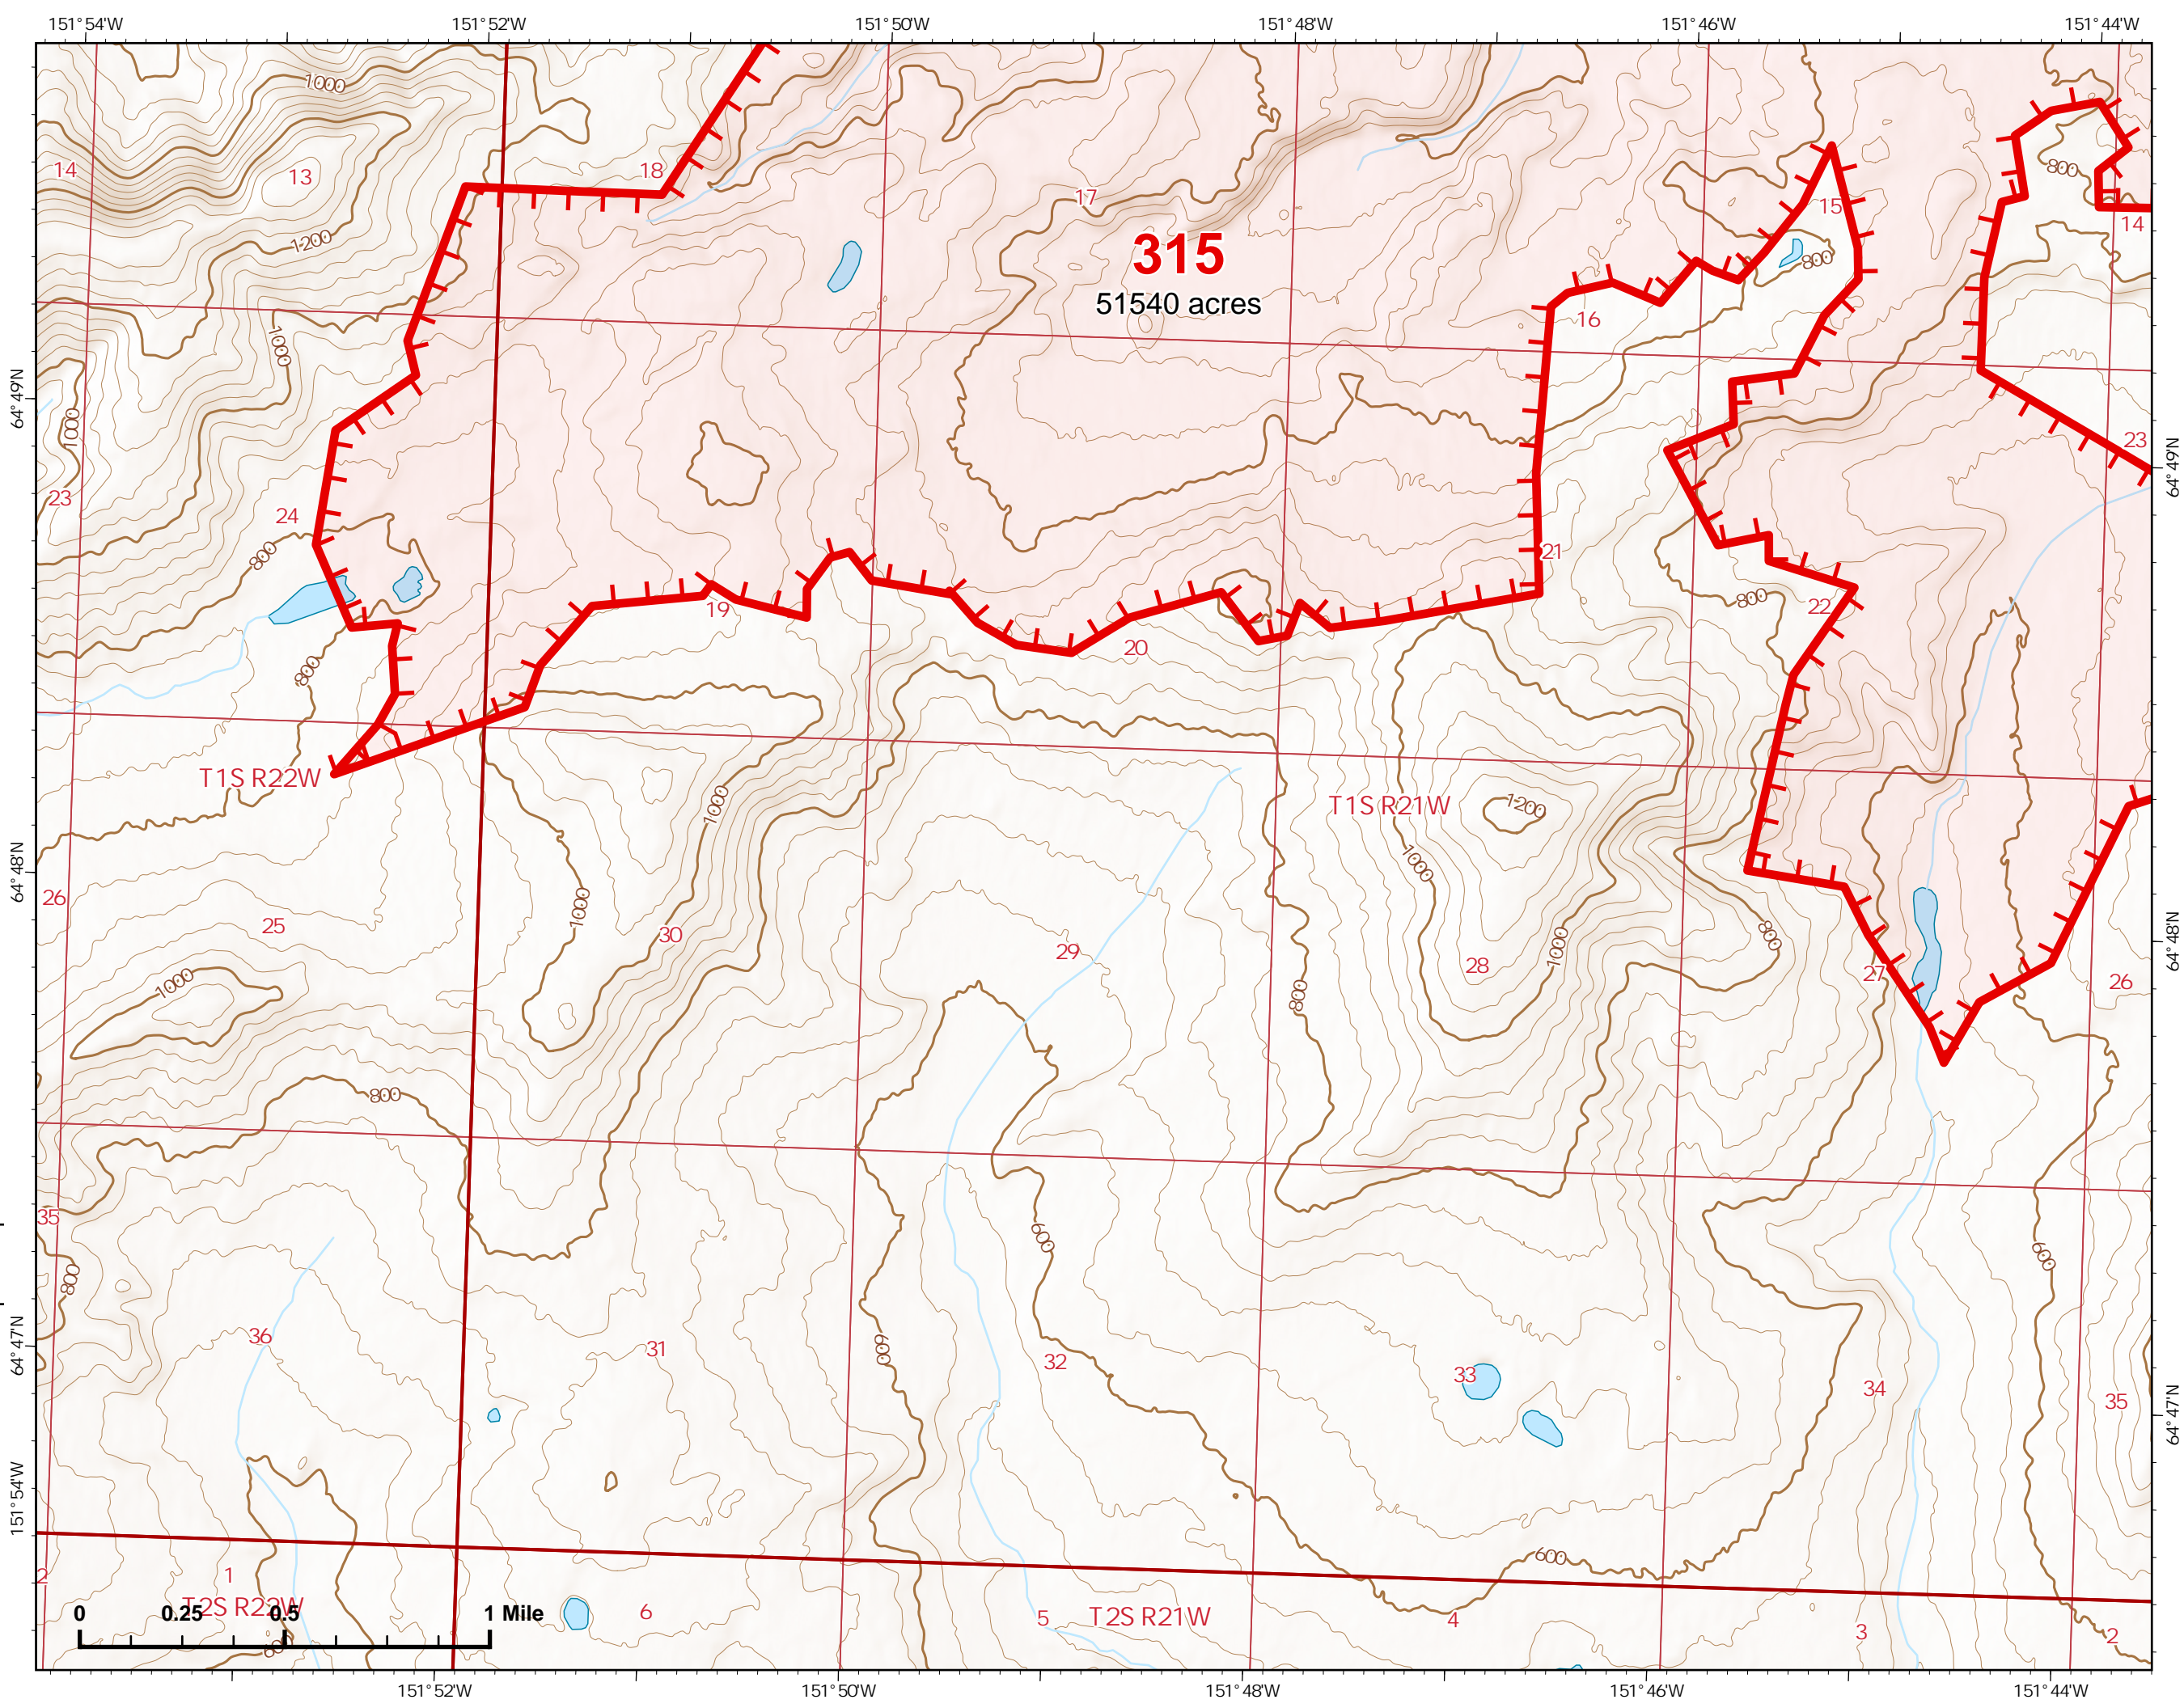

-  Wildfire Daily Fire Perimeter
-  Uncontained

Z. Cravens
7/2/2022

IAP Map

Bean Complex
AKTAD000898

07/03/2022

Fire: 315 (Chitanana)

Page 315 - 4

-  Wildfire Daily Fire Perimeter
-  Uncontained