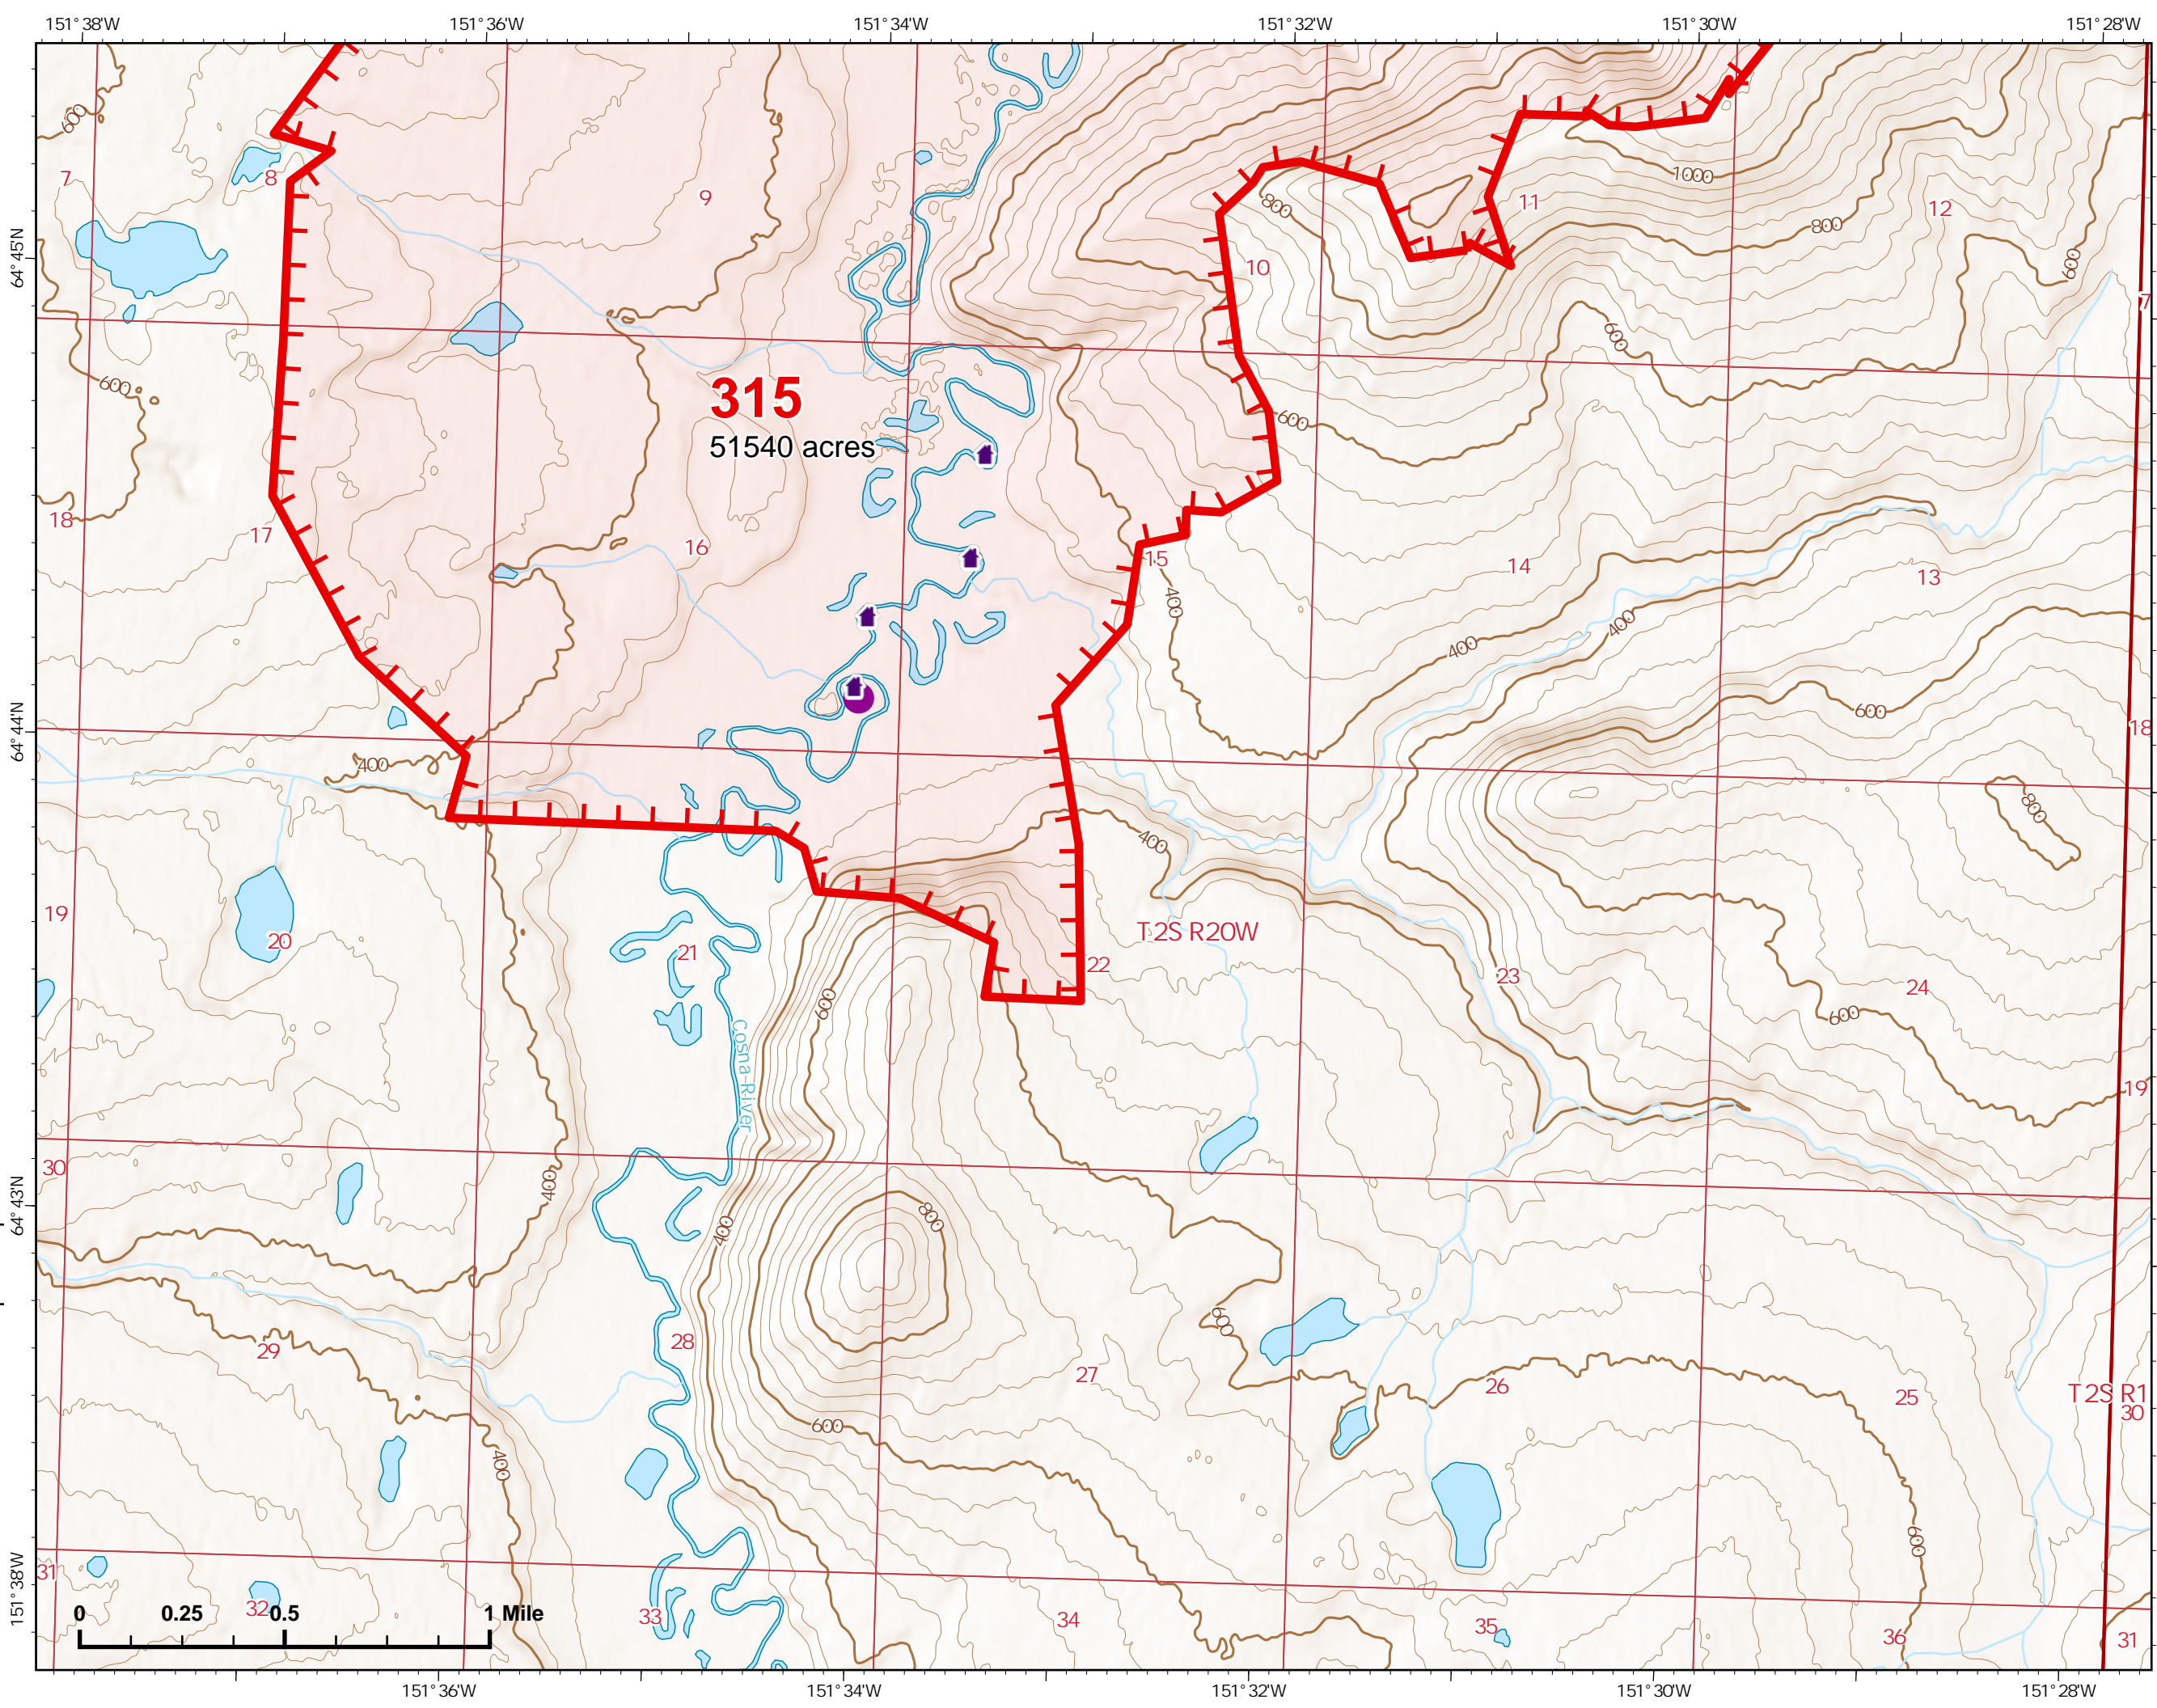

IAP Map

Bean Complex
AKTAD000898
07/03/2022

Fire: 315 (Chitanana)

Page 315 - 6

- Helispot
- Wildfire Daily Fire Perimeter
- Uncontained
- Structure

Z. Cravens
7/2/2022