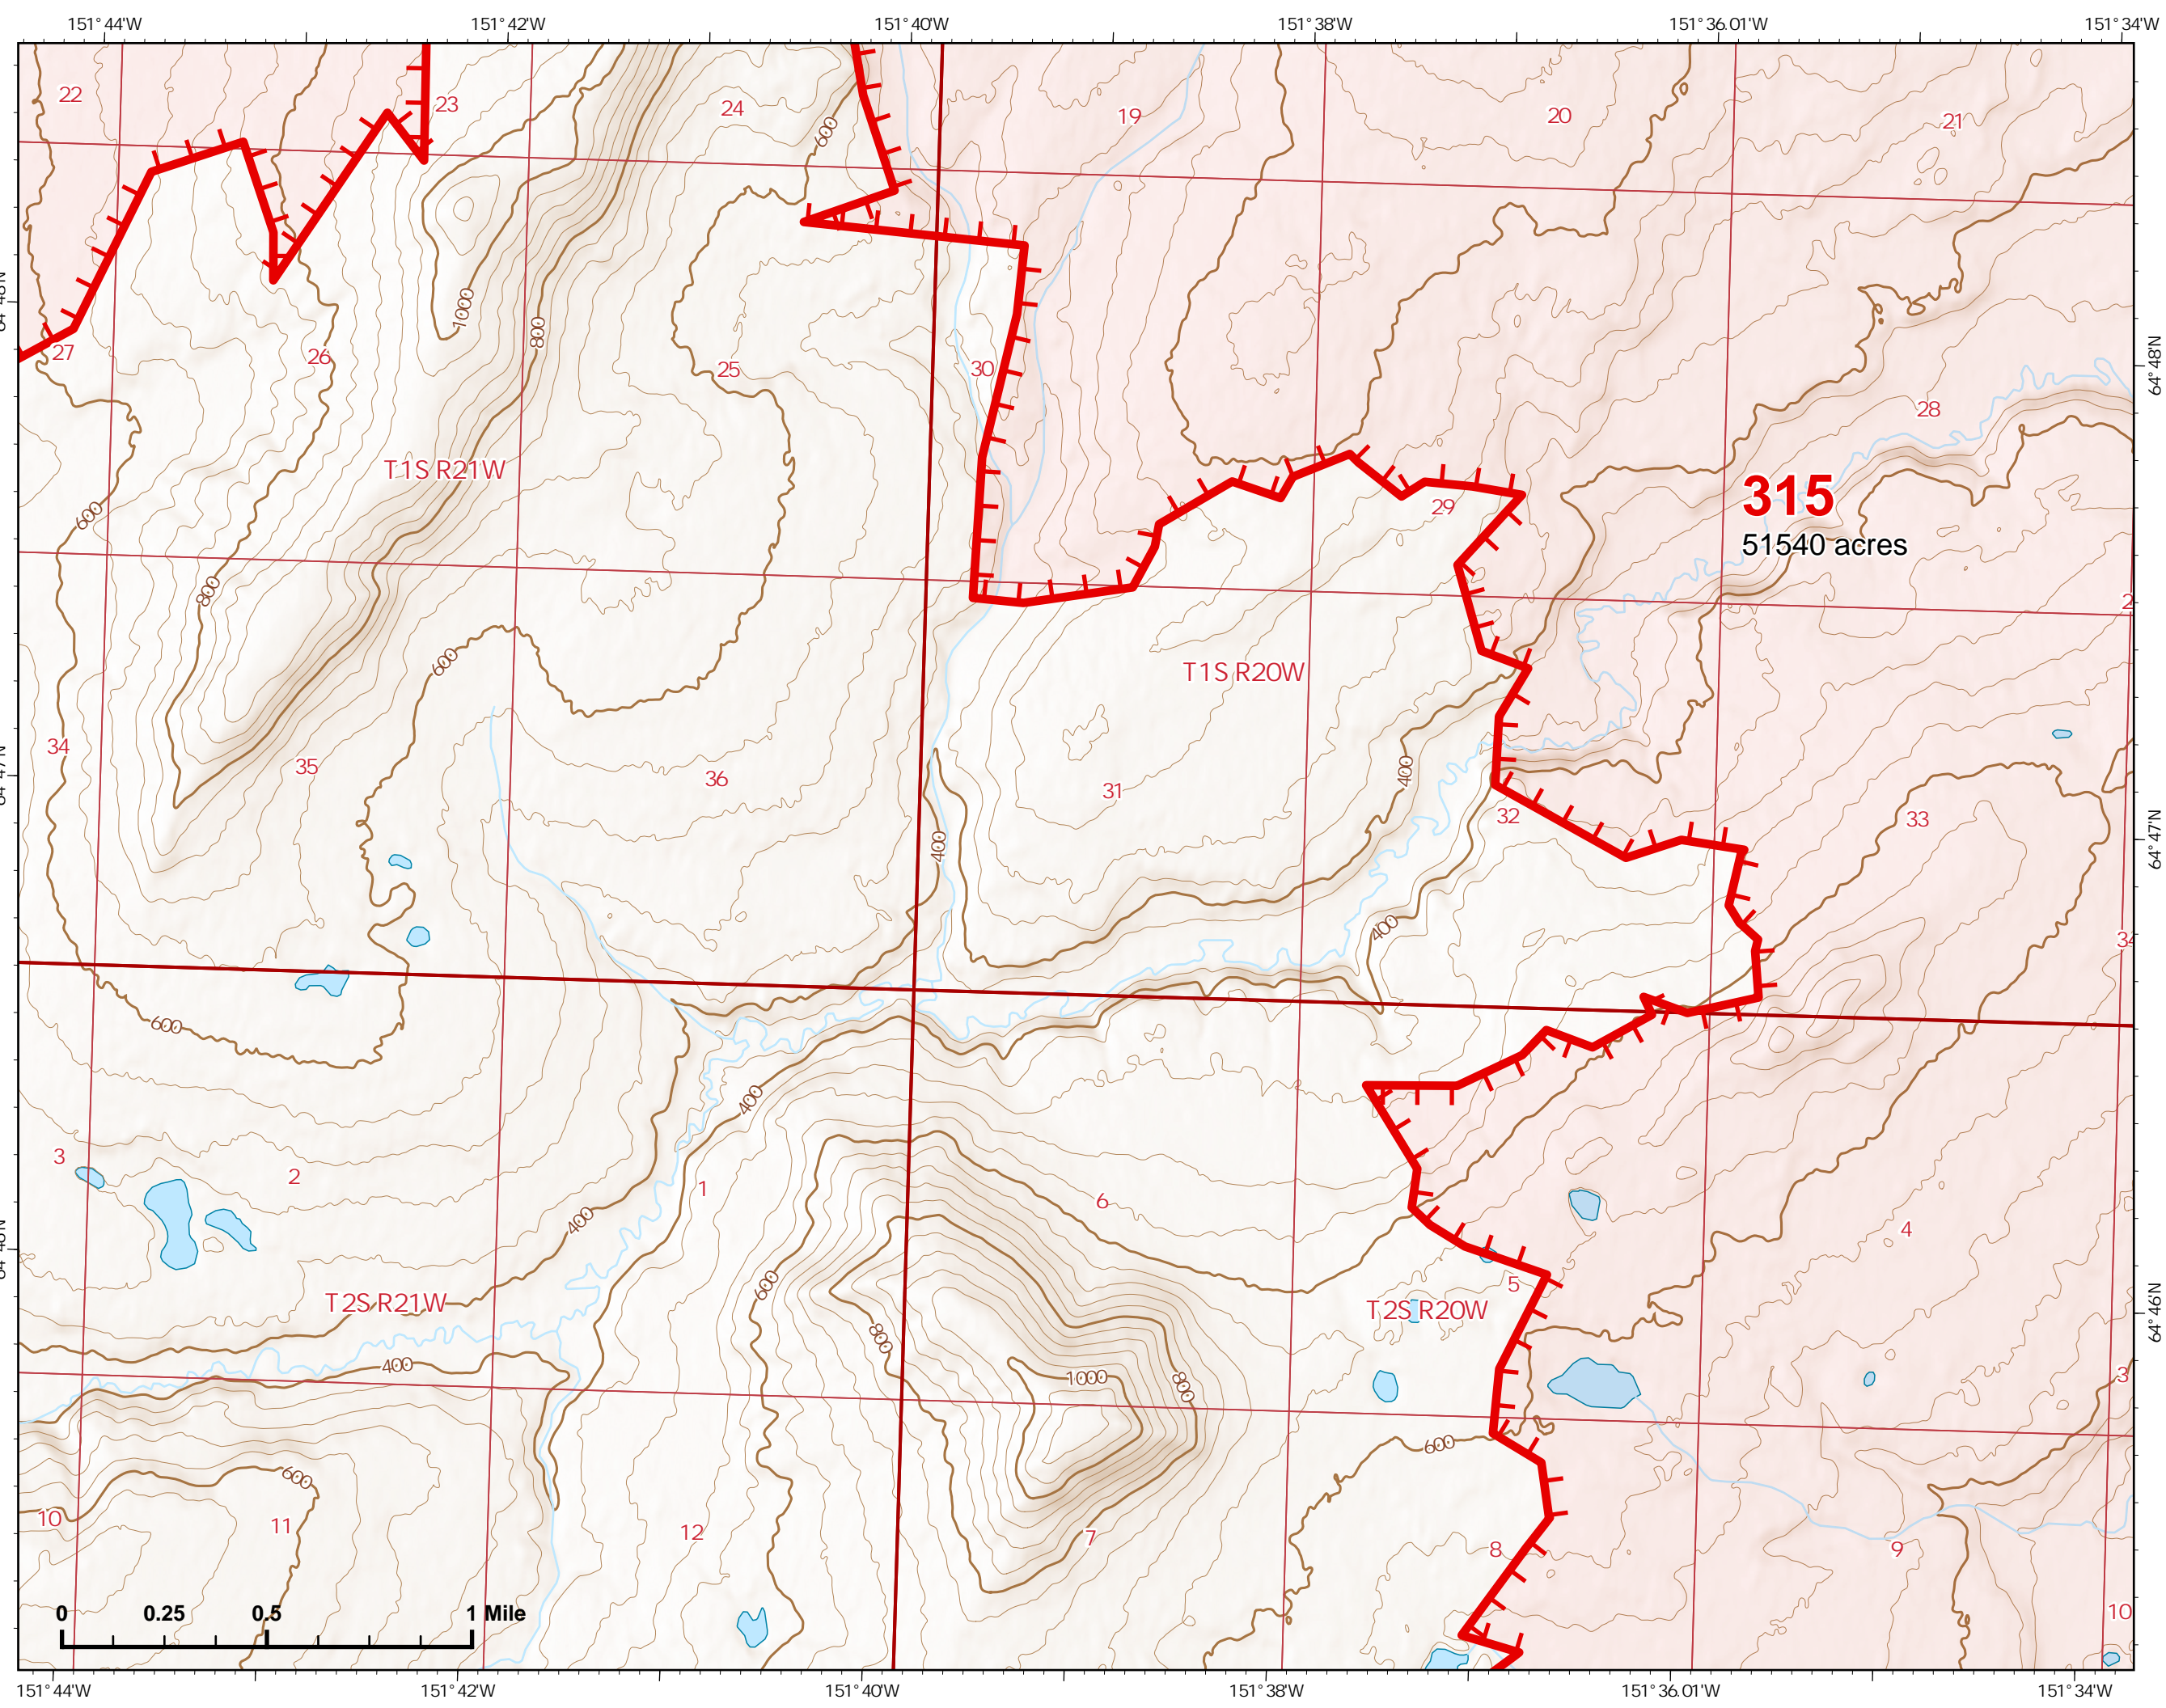

Z. Cravens
7/2/2022

IAP Map

Bean Complex
AKTAD000898

07/03/2022

Fire: 315 (Chitanana)

Page 315 - 5

-  Wildfire Daily Fire Perimeter
-  Uncontained

Z. Cravens
7/2/2022