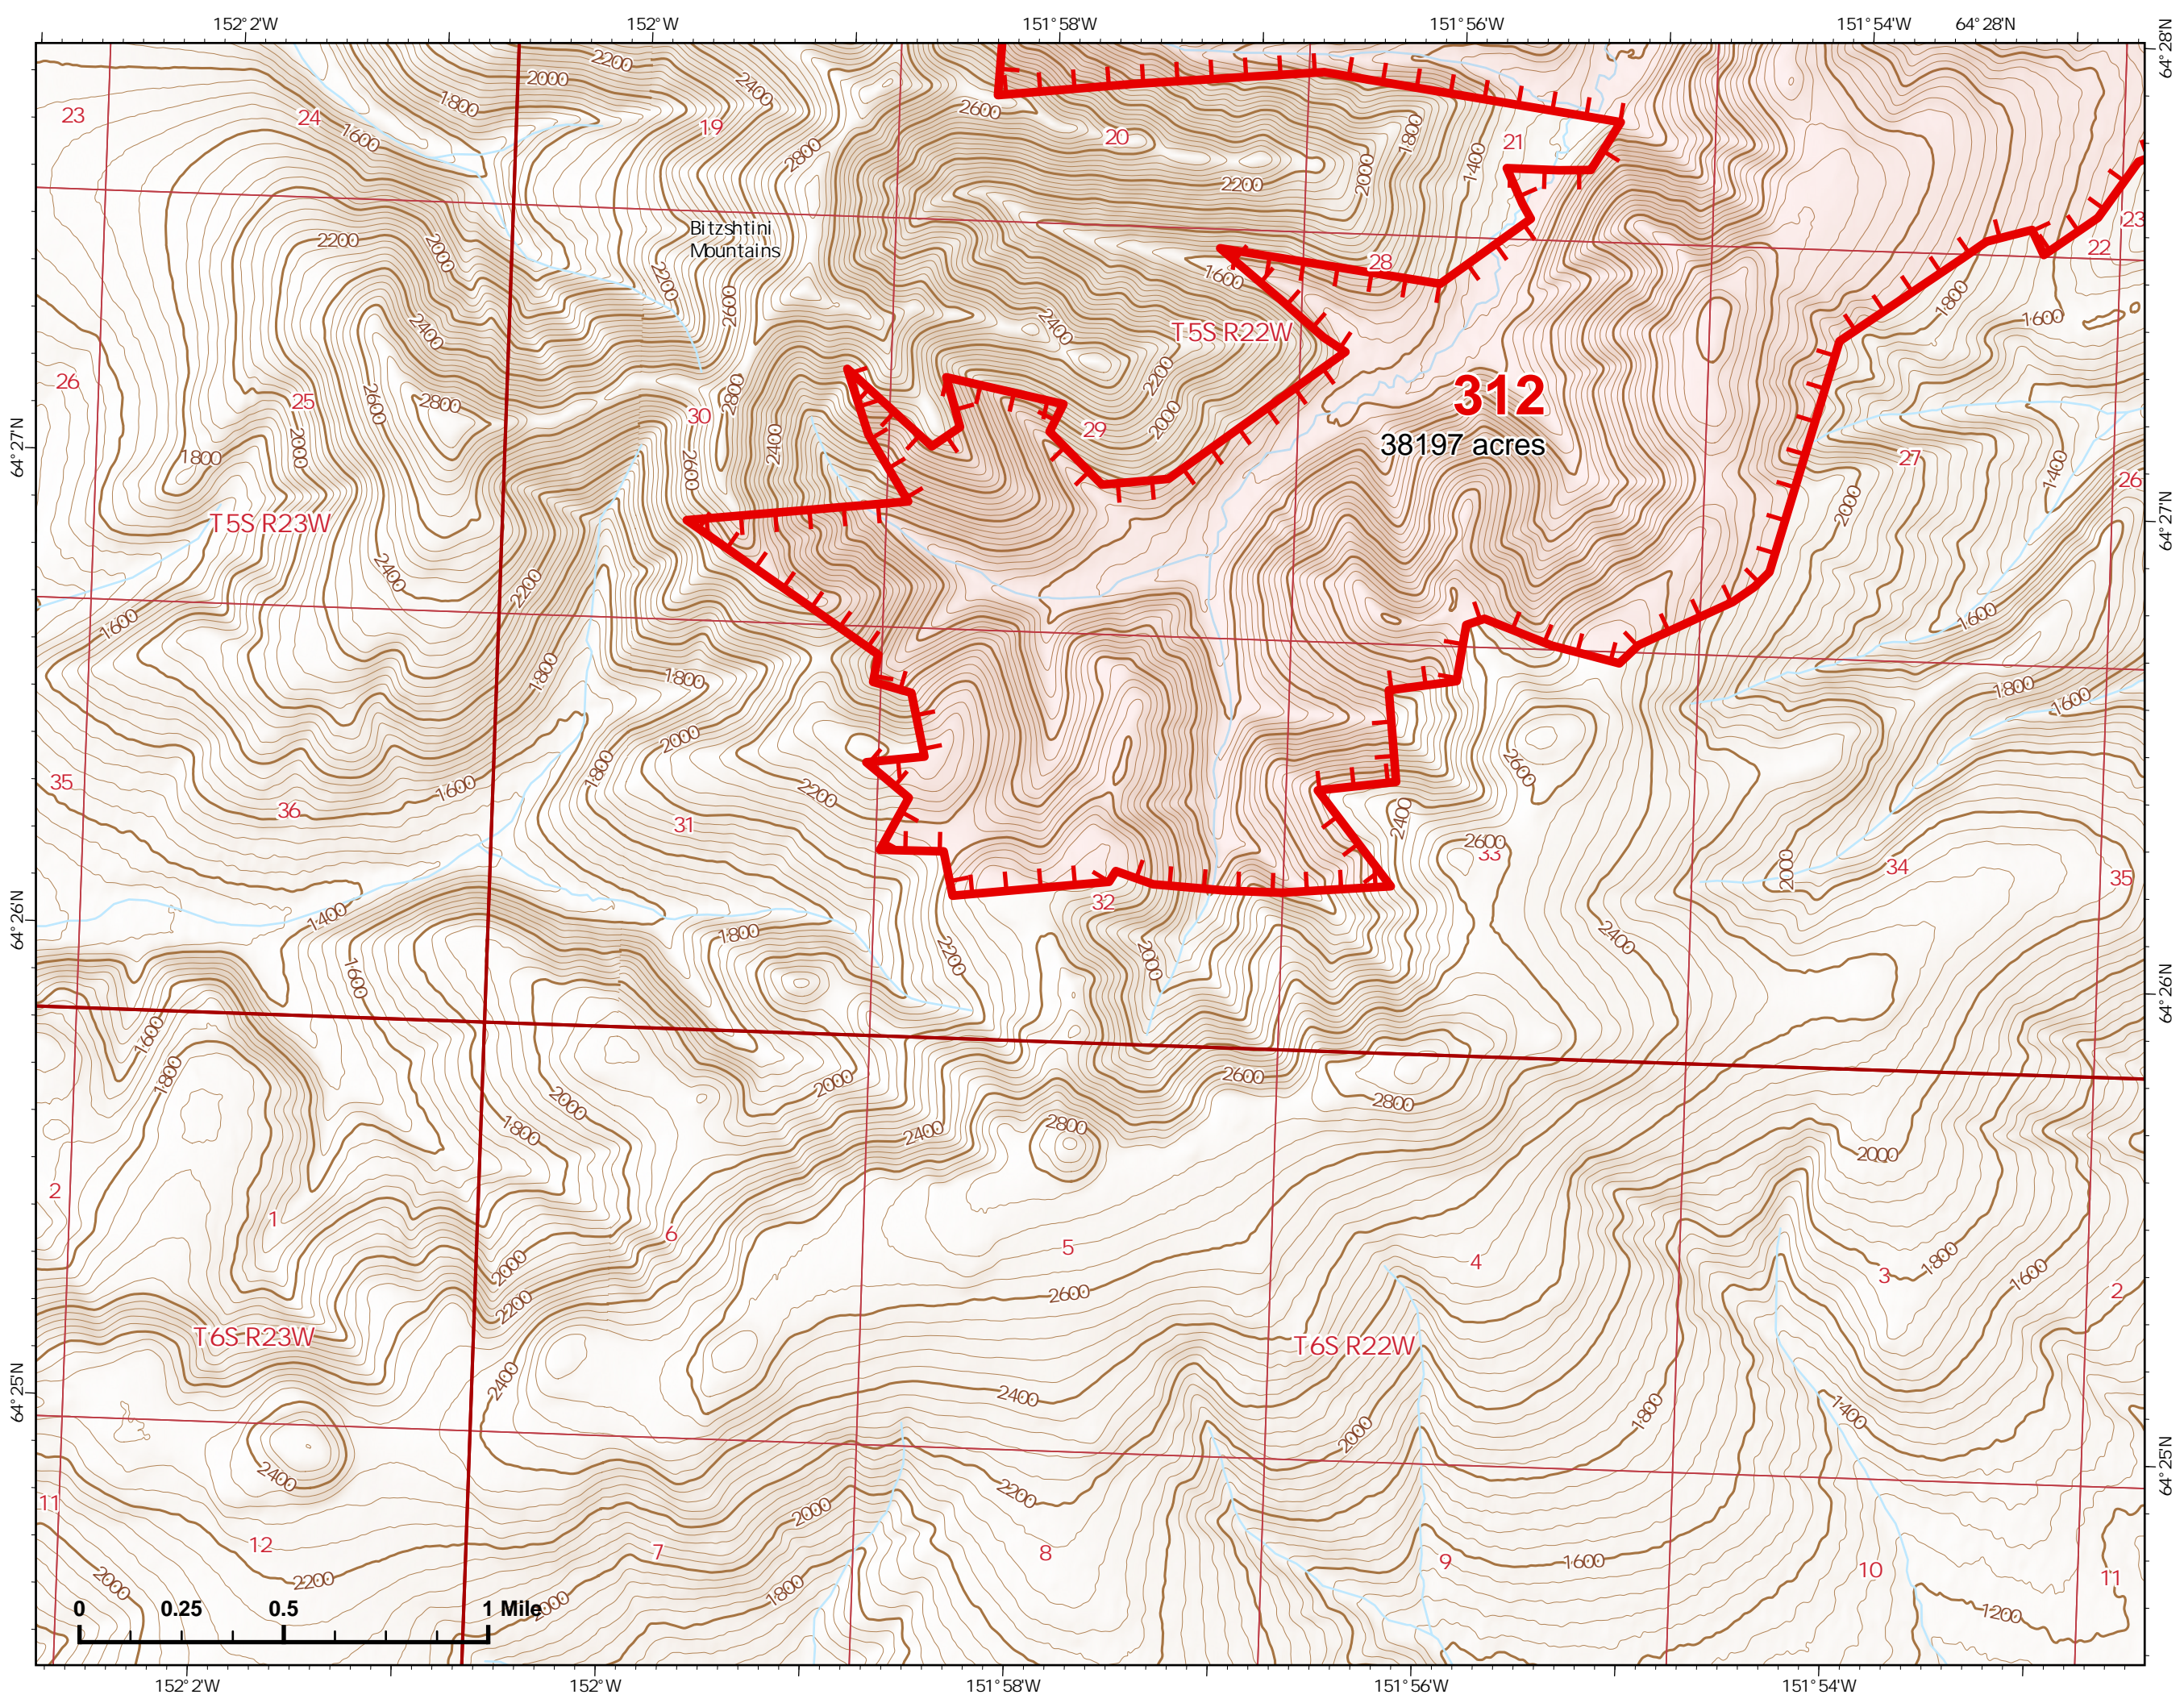

-  Helispot
-  Wildfire Daily Fire Perimeter
-  Uncontained

312
38197 acres

Z. Cravens
7/2/2022

IAP Map

Bean Complex
AKTAD000898

07/03/2022

Fire: 312 (Bitzshitini)

Page 312 - 3

Z. Cravens
7/2/2022

IAP Map

Bean Complex
AKTAD000898

07/03/2022

Fire: 312 (Bitzshitini)

Page 312 - 5

-  Wildfire Daily Fire Perimeter
-  Uncontained

Z. Cravens
7/2/2022

IAP Map

Bean Complex
AKTAD000898

07/03/2022

Fire: 312 (Bitzshitini)

Page 312 - 6

-  Wildfire Daily Fire Perimeter
-  Uncontained
-  Communications

Z. Cravens
7/2/2022

IAP Map

Bean Complex
AKTAD000898

07/03/2022

Fire: 312 (Bitzshitini)

Page 312 - 7

-  Helispot
-  Wildfire Daily Fire Perimeter
-  Uncontained
-  Structure

Z. Cravens
7/2/2022

IAP Map

Bean Complex
AKTAD000898