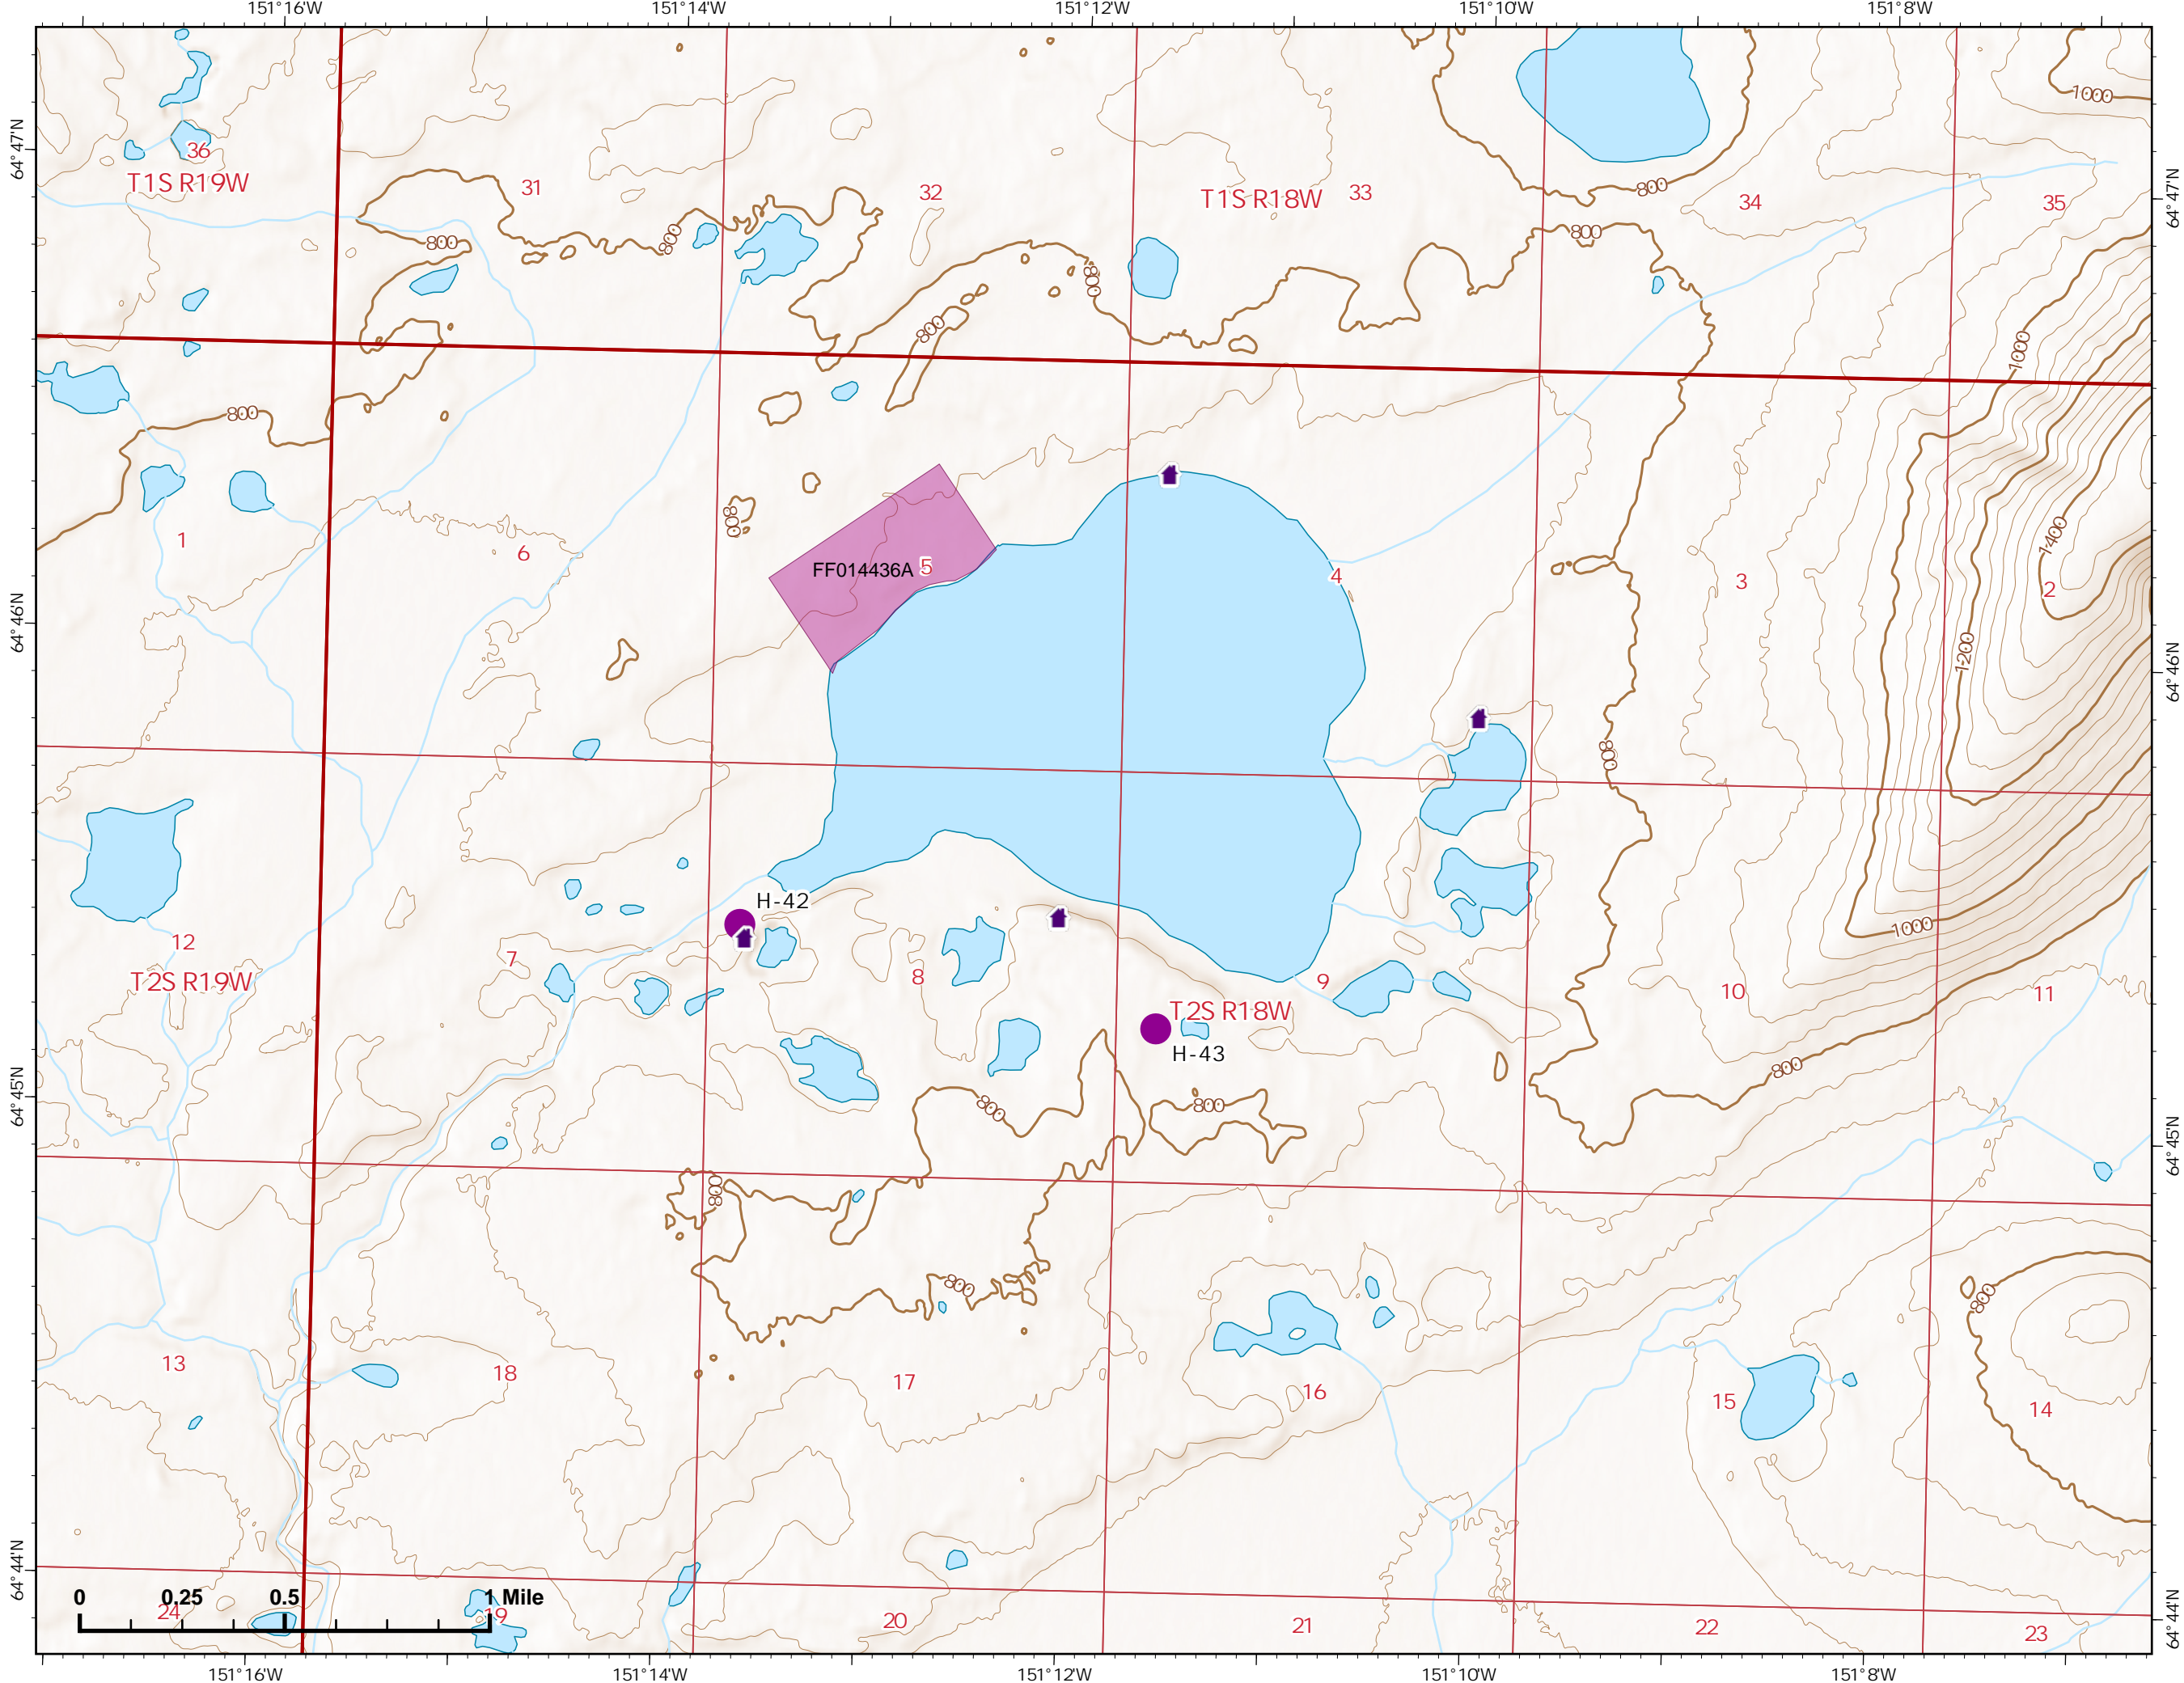

IAP Map

Bean Complex
AKTAD000898

07/03/2022

Fire: 343 ()

Page 343 - 3

- Helispot
- Structure
- Native Allotments

Z. Cravens
7/2/2022