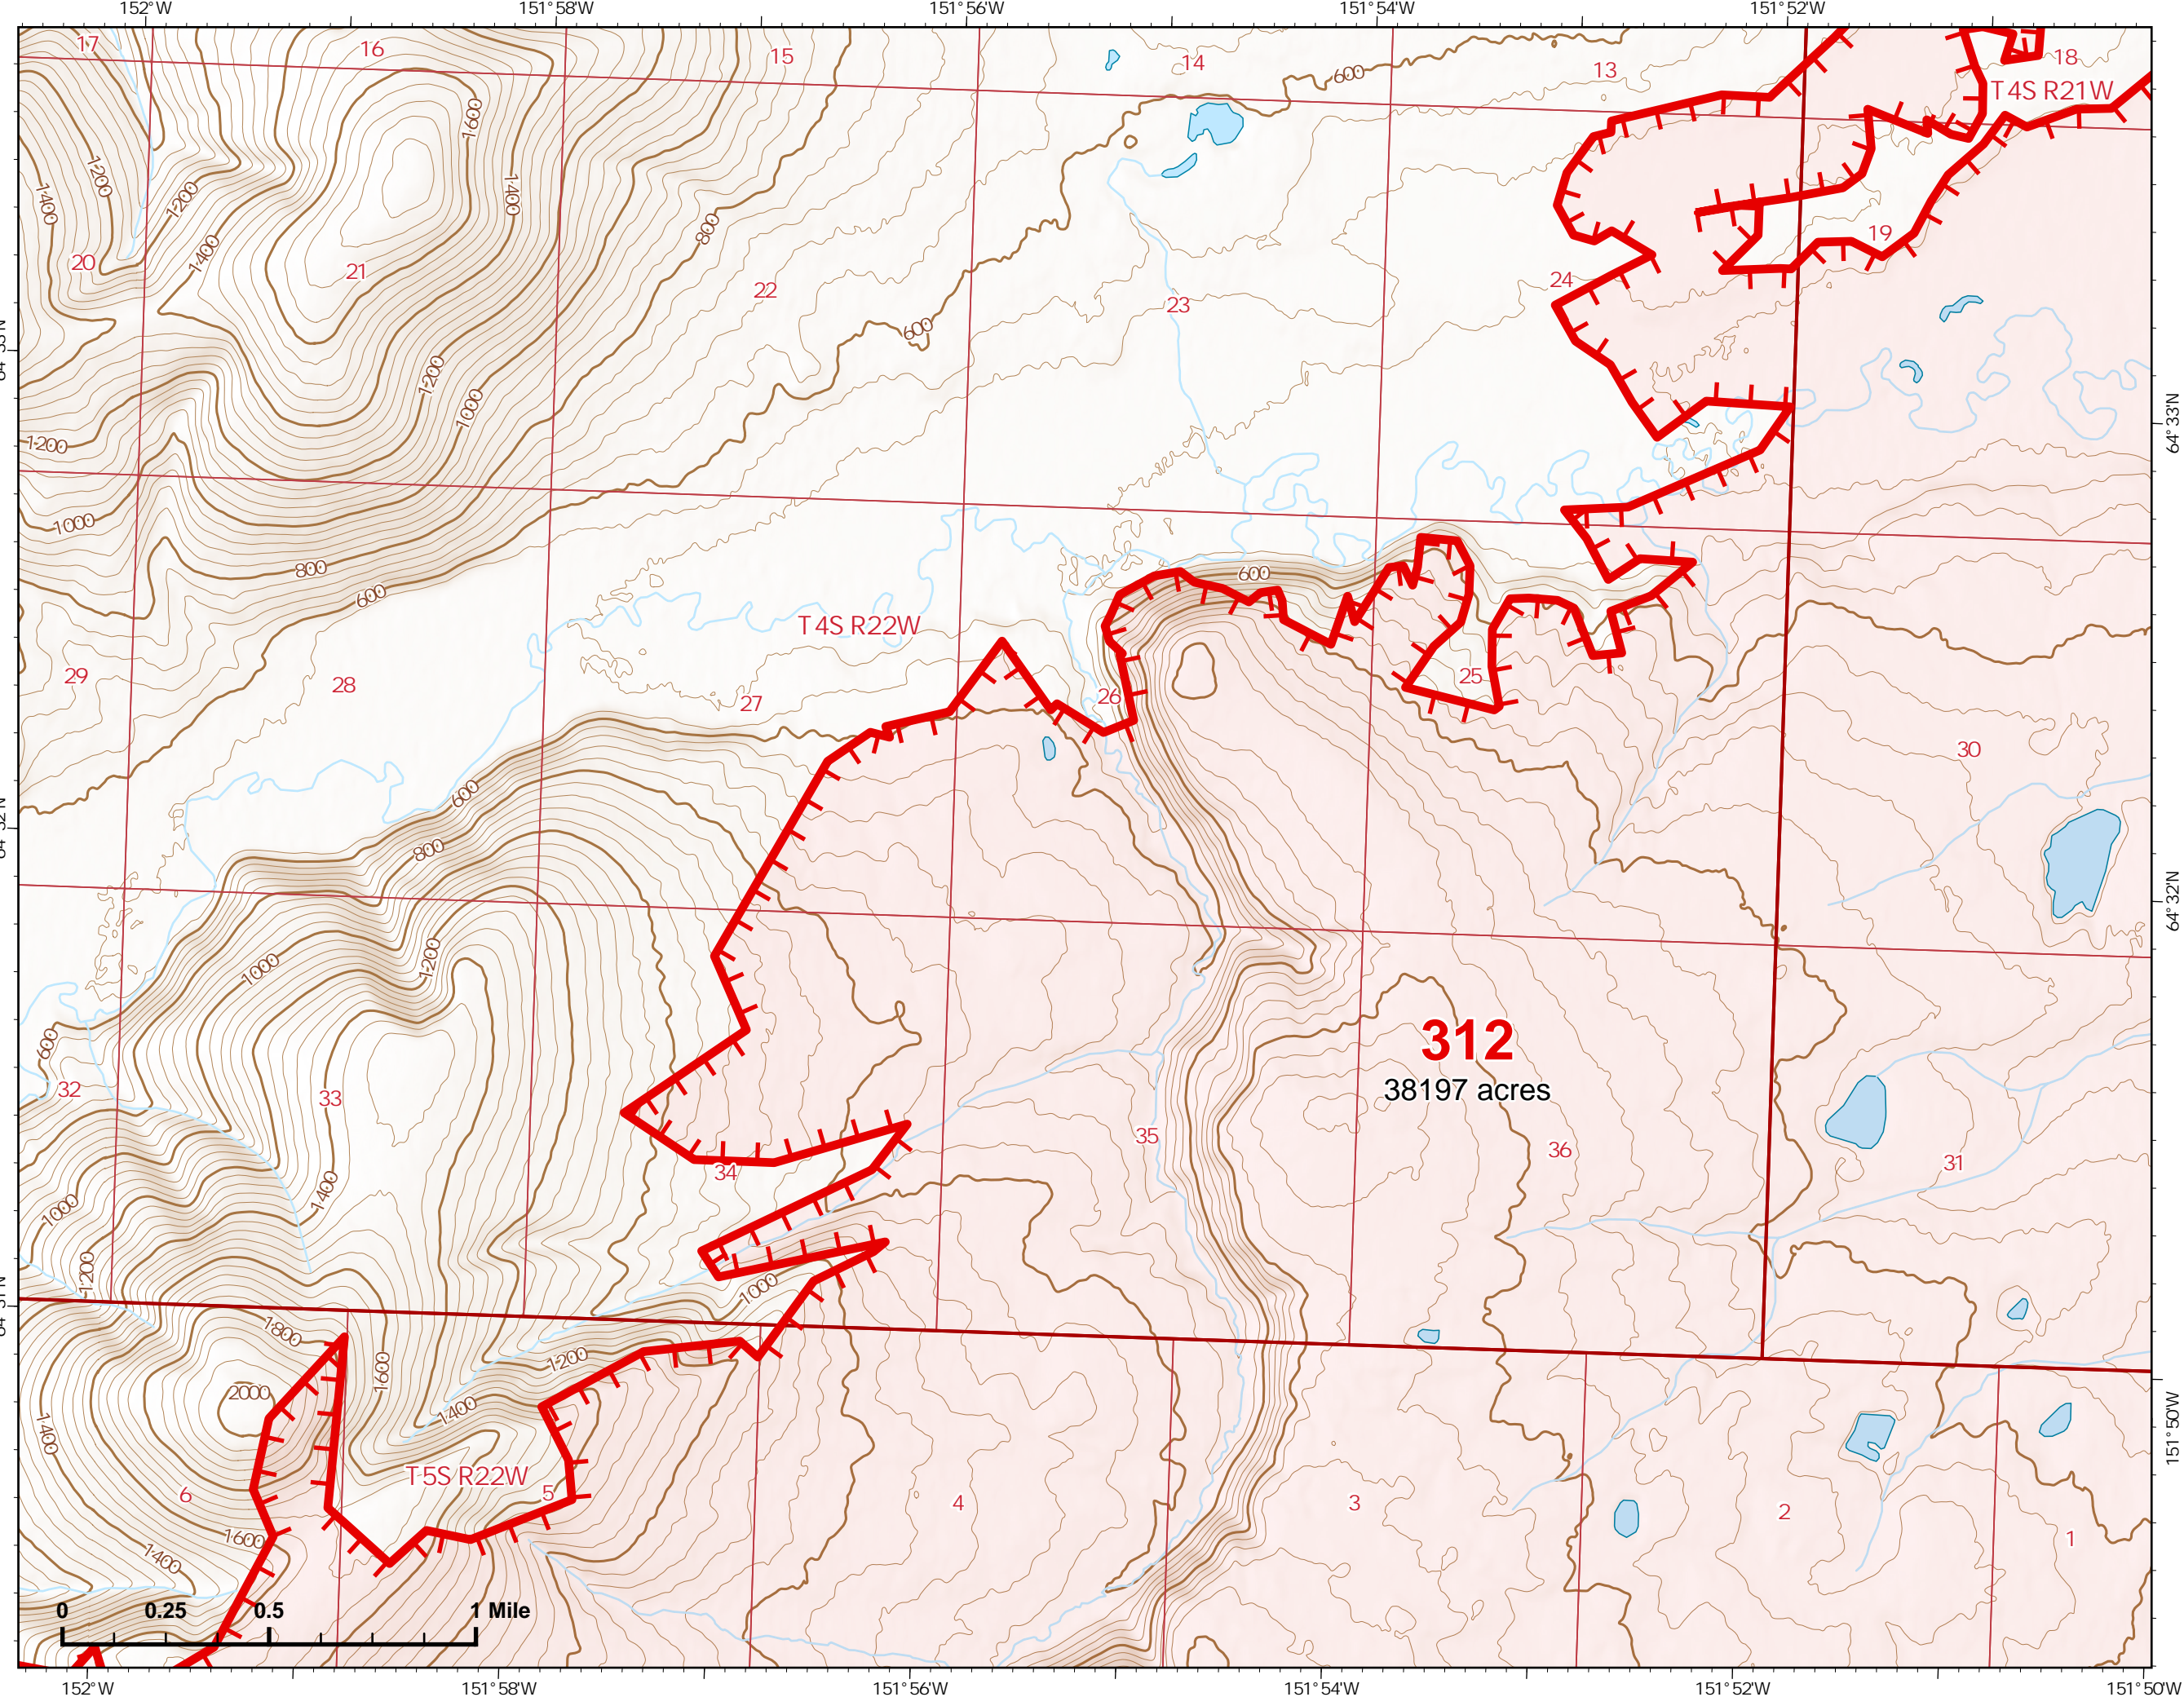

Page 312 - 1

-  Helispot
-  Wildfire Daily Fire Perimeter
-  Uncontained
-  Structure

Z. Cravens
7/2/2022

IAP Map

Bean Complex
AKTAD000898

07/03/2022

Fire: 312 (Bitzshitini)

Page 312 - 2

-  Helispot
-  Wildfire Daily Fire Perimeter
-  Uncontained

312
38197 acres

Z. Cravens
7/2/2022

IAP Map

Bean Complex
AKTAD000898

07/03/2022

Fire: 312 (Bitzshitini)

Page 312 - 3

-  Wildfire Daily Fire Perimeter
-  Uncontained

Z. Cravens
7/2/2022

IAP Map

Bean Complex
AKTAD000898
07/03/2022

Fire: 312 (Bitzshitini)

Page 312 - 4

-  Wildfire Daily Fire Perimeter
-  Uncontained
-  Communications