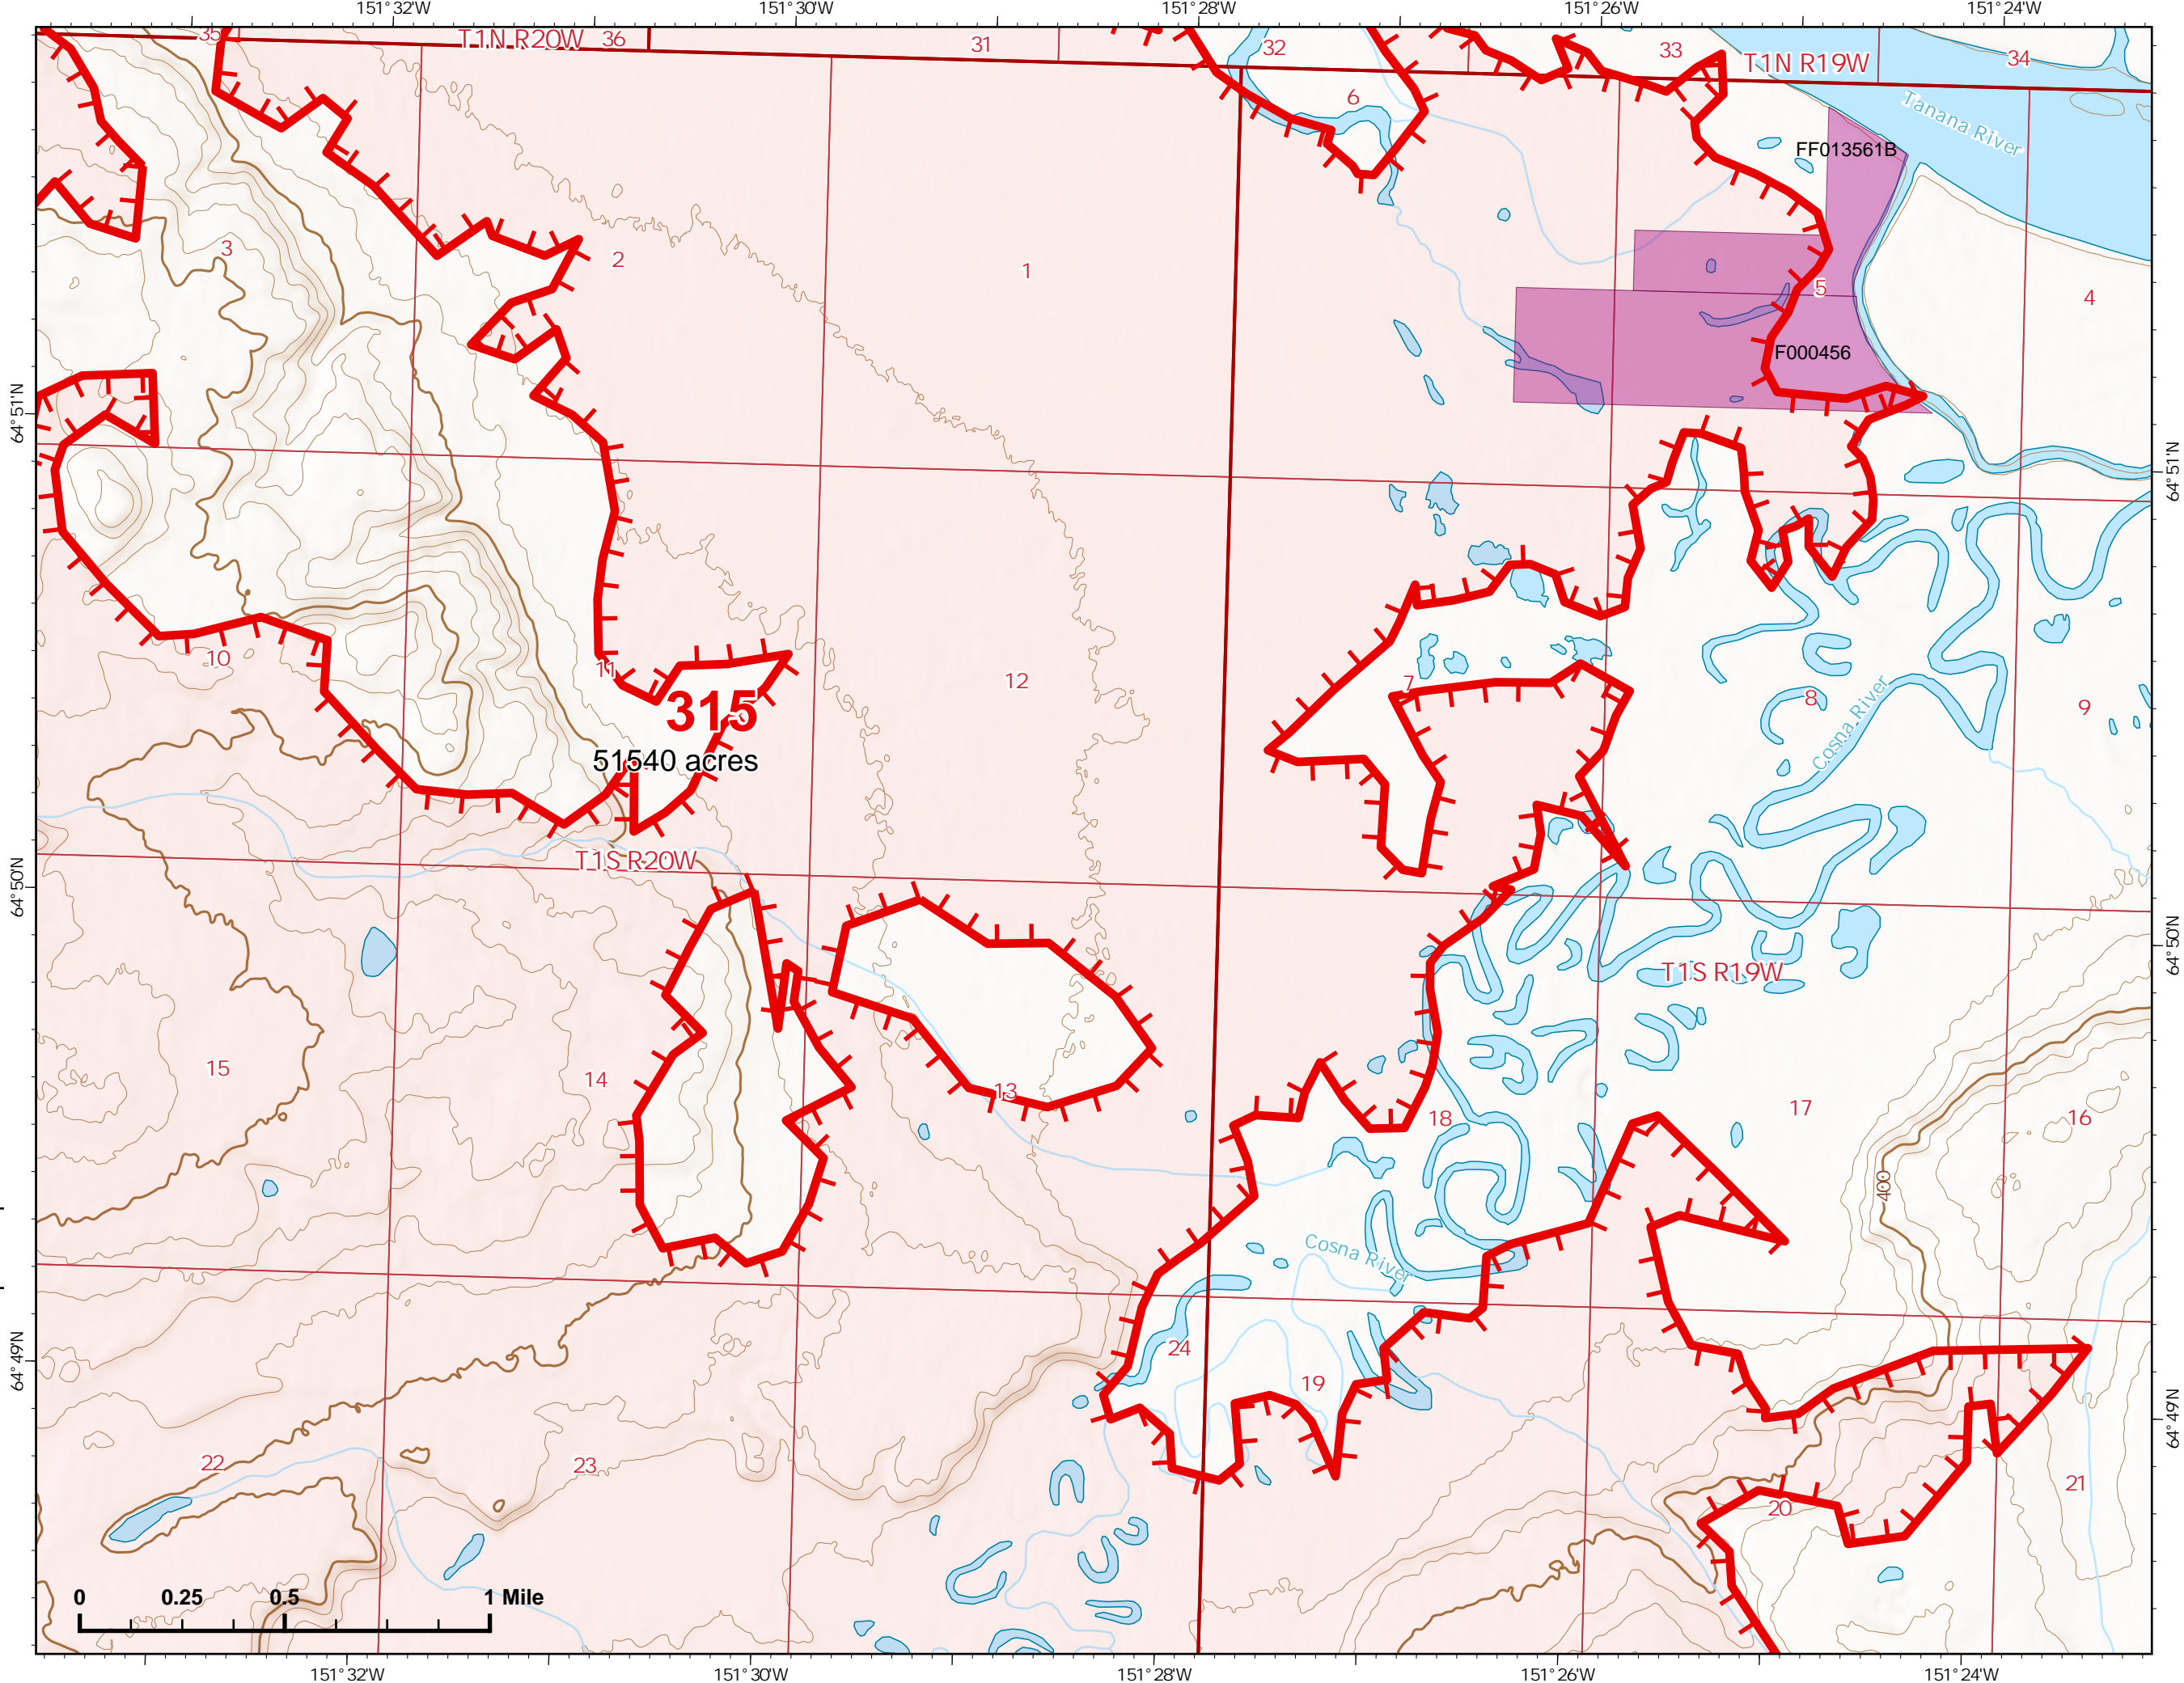

IAP Map

Bean Complex
AKTAD000898

07/03/2022

Fire: 315 (Chitanana)

Page 315 - 8

- Wildfire Daily Fire Perimeter
- Uncontained
- Native Allotments

Z. Cravens
7/2/2022