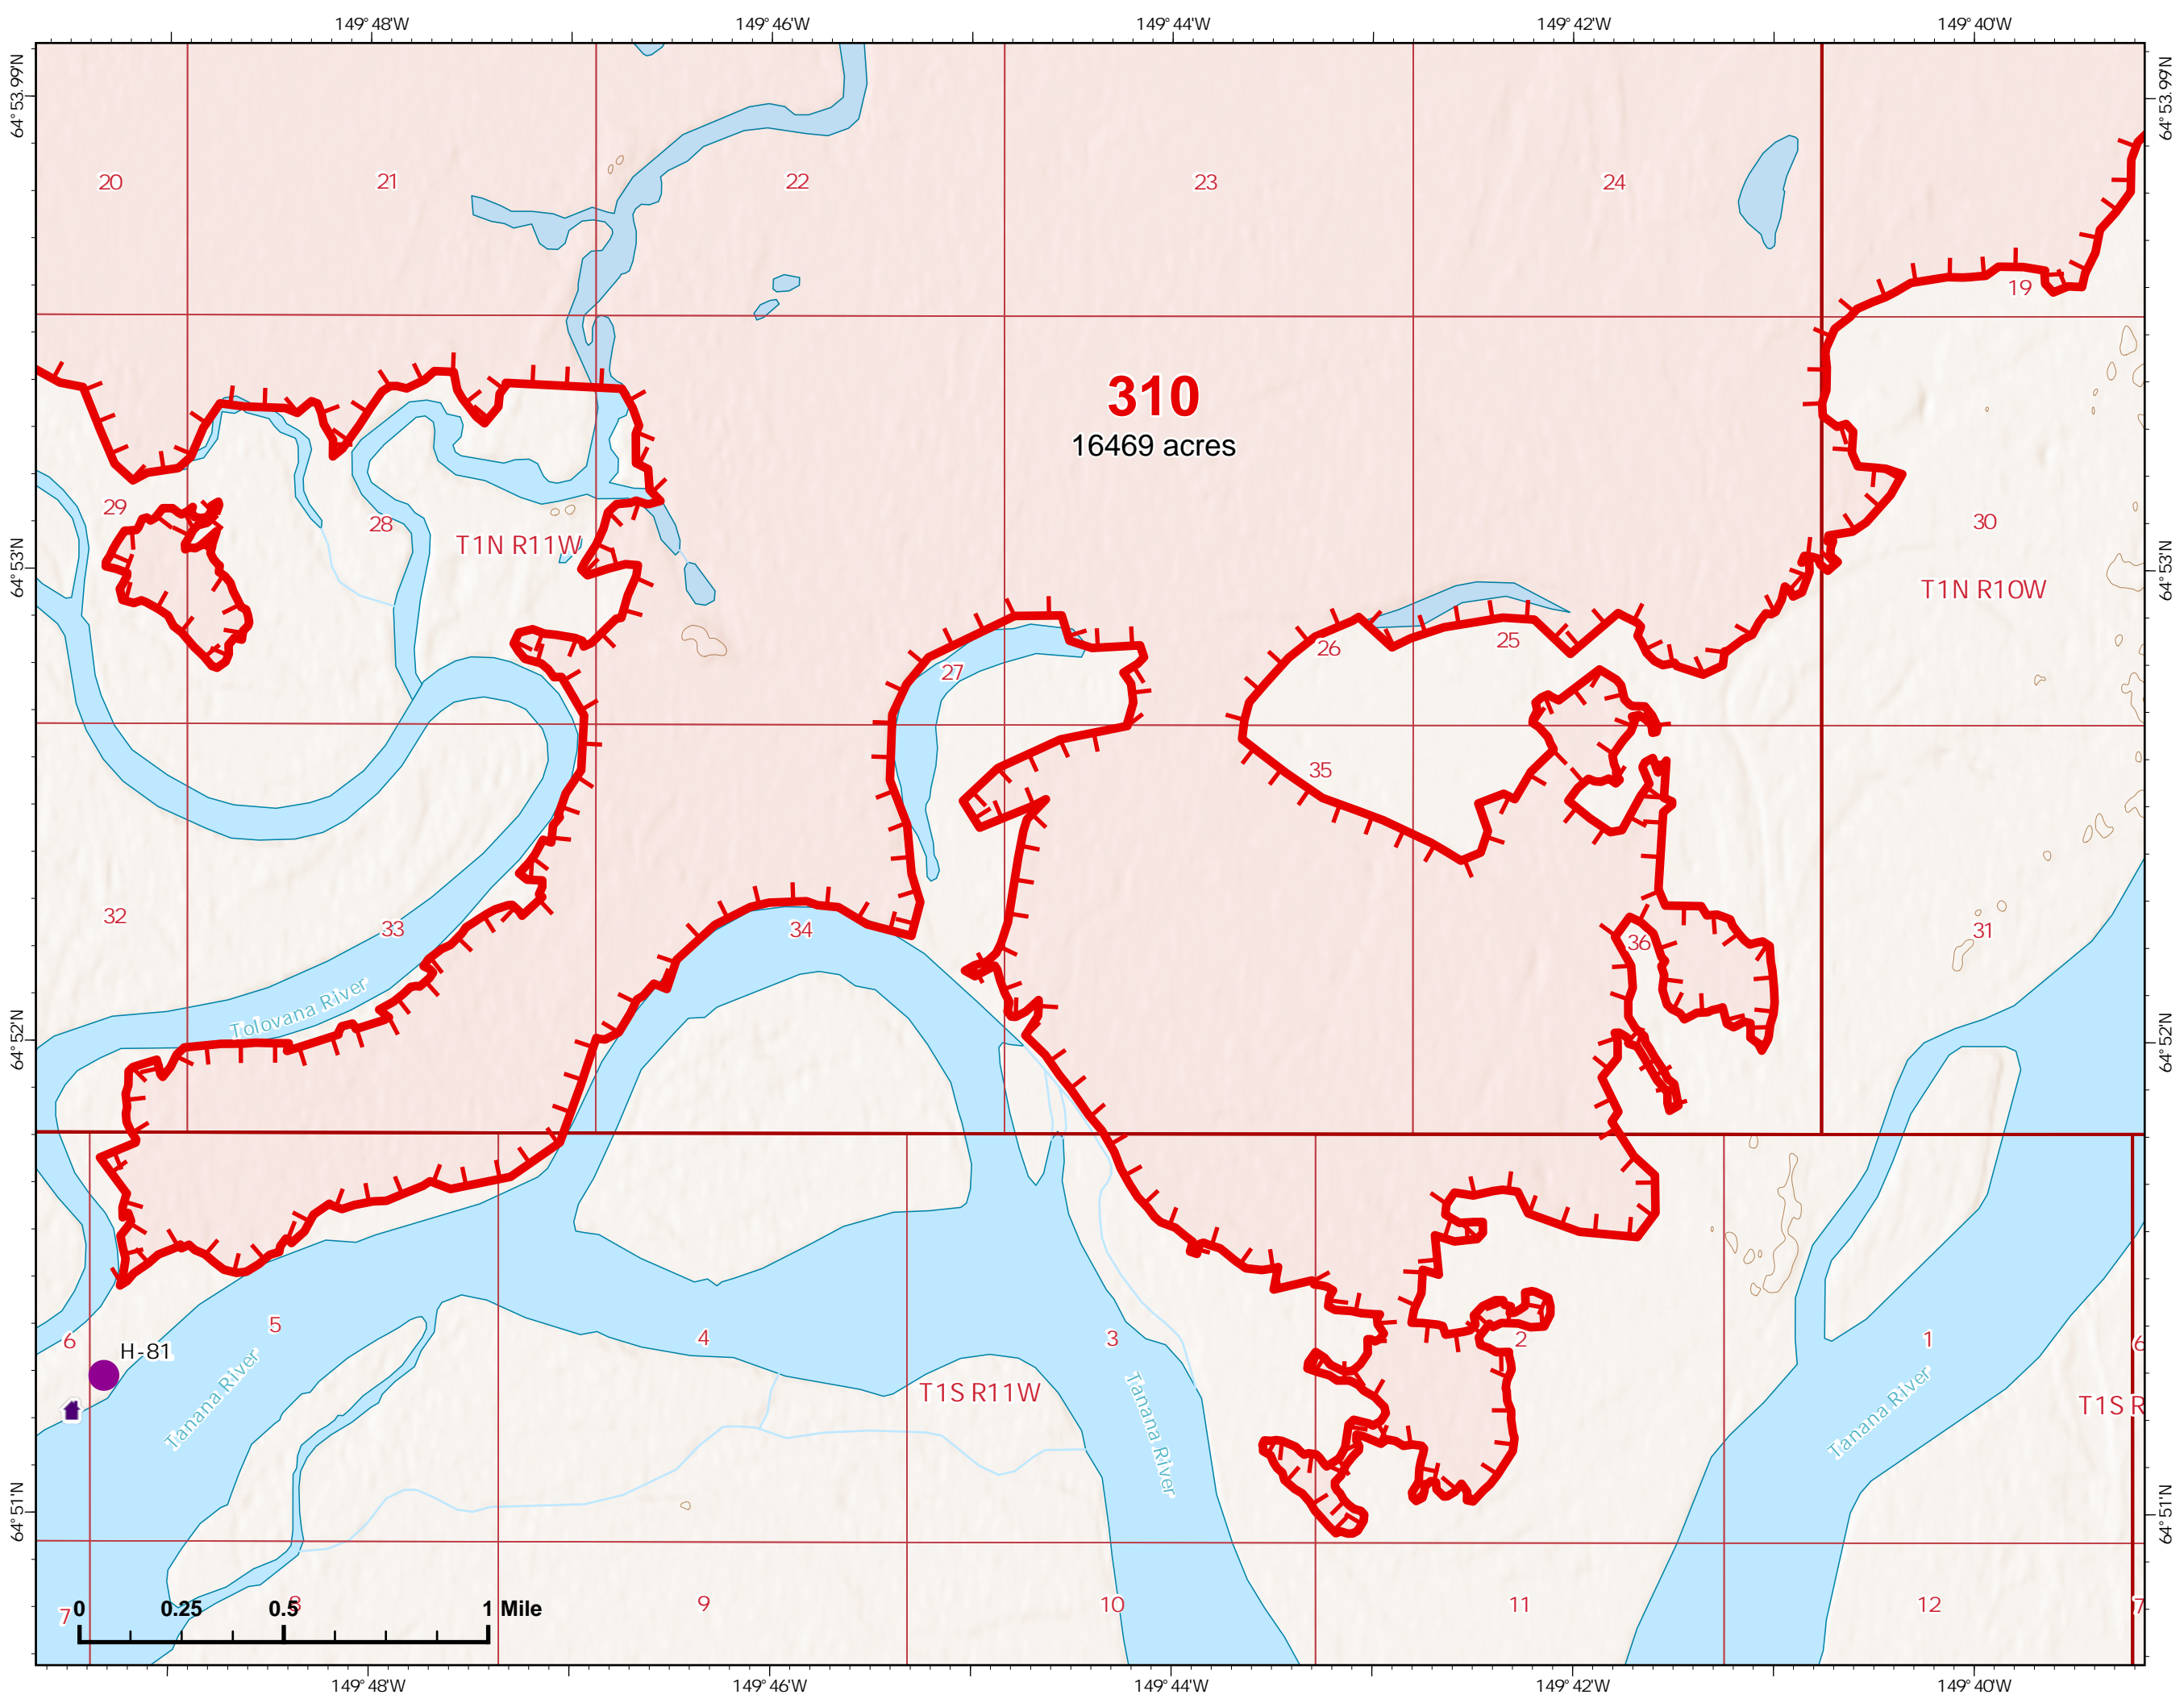

07/03/2022

Fire: 327 (Hutlinana)

Page 327 - 1

-  Helispot
-  Wildfire Daily Fire Perimeter
-  Contained
-  Uncontained

Z. Cravens
7/2/2022

IAP Map

Bean Complex
AKTAD000898
07/03/2022

Fire: 310 (Tanana River)

Page 310 - 1

-  Wildfire Daily Fire Perimeter
-  Uncontained

Z. Cravens
7/2/2022

IAP Map

Bean Complex
AKTAD000898
07/03/2022

Fire: 310 (Tanana River)

Page 310 - 2

-  Helispot
-  Wildfire Daily Fire Perimeter
-  Uncontained
-  Structure