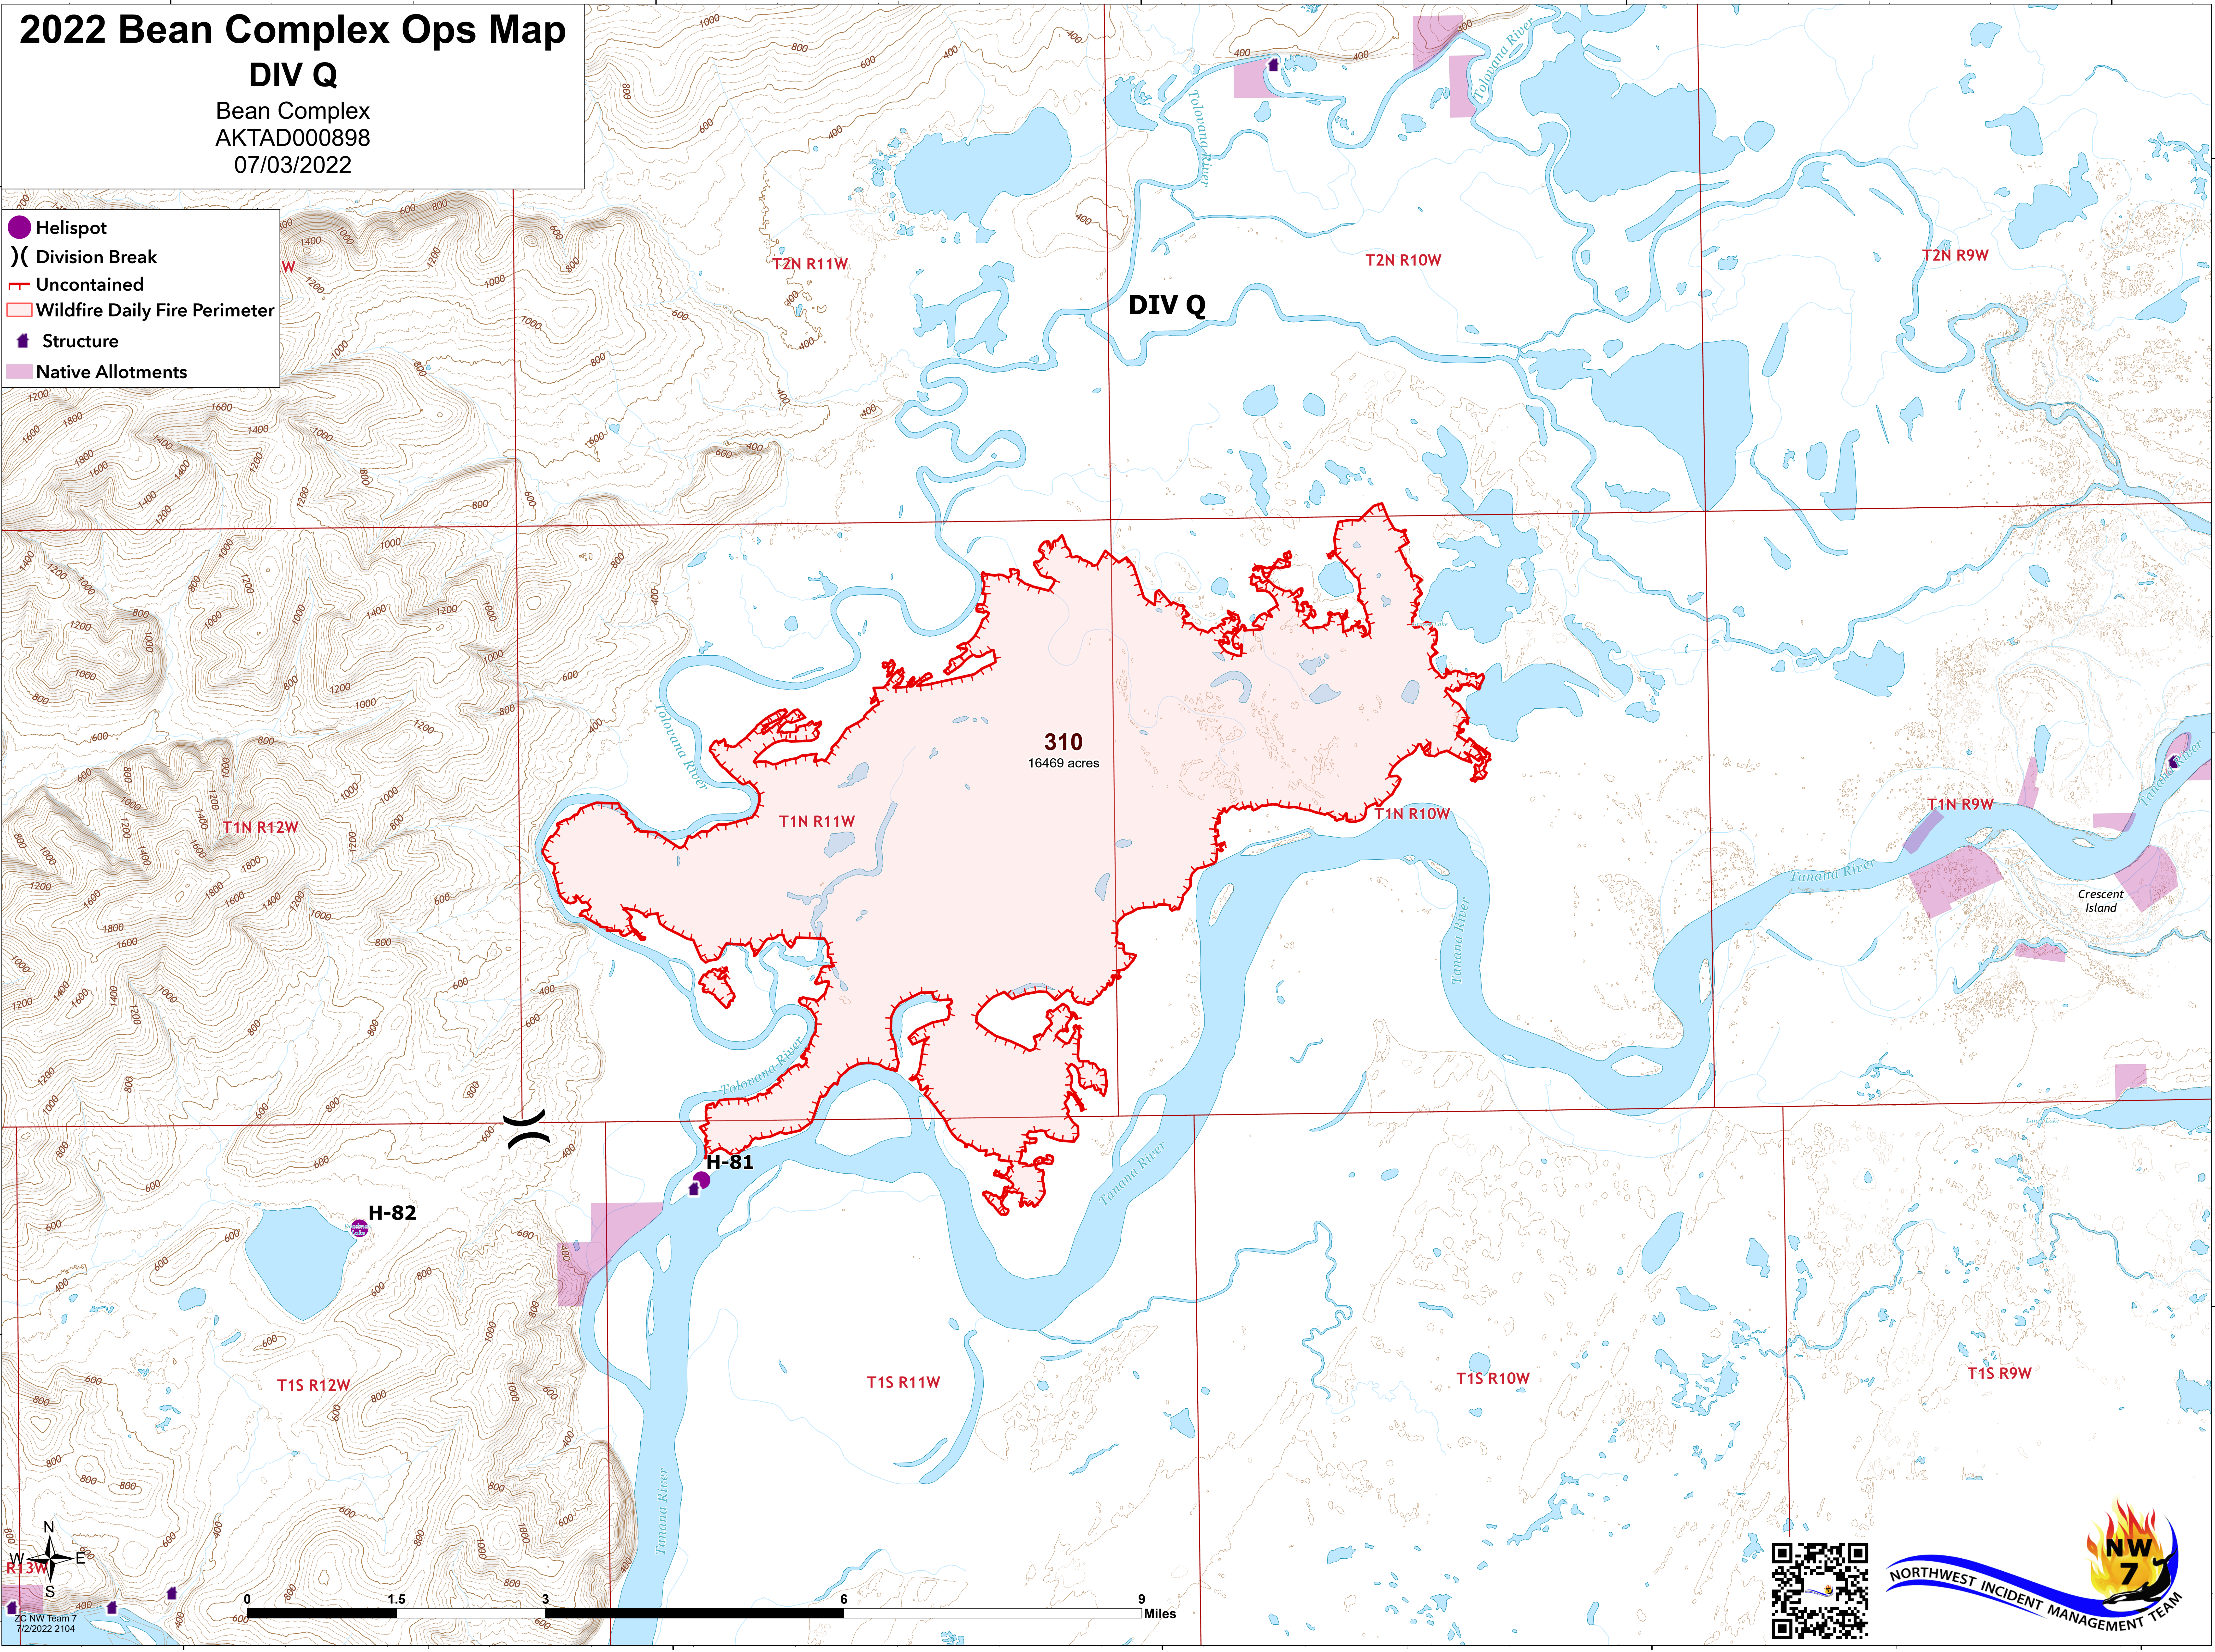

2022 Bean Complex Ops Map

DIV Q

Bean Complex
AKTAD000898
07/03/2022

-  Helispot
-  Division Break
-  Uncontained
-  Wildfire Daily Fire Perimeter
-  Structure
-  Native Allotments

2C NW Team 7
7/2/2022 2:104