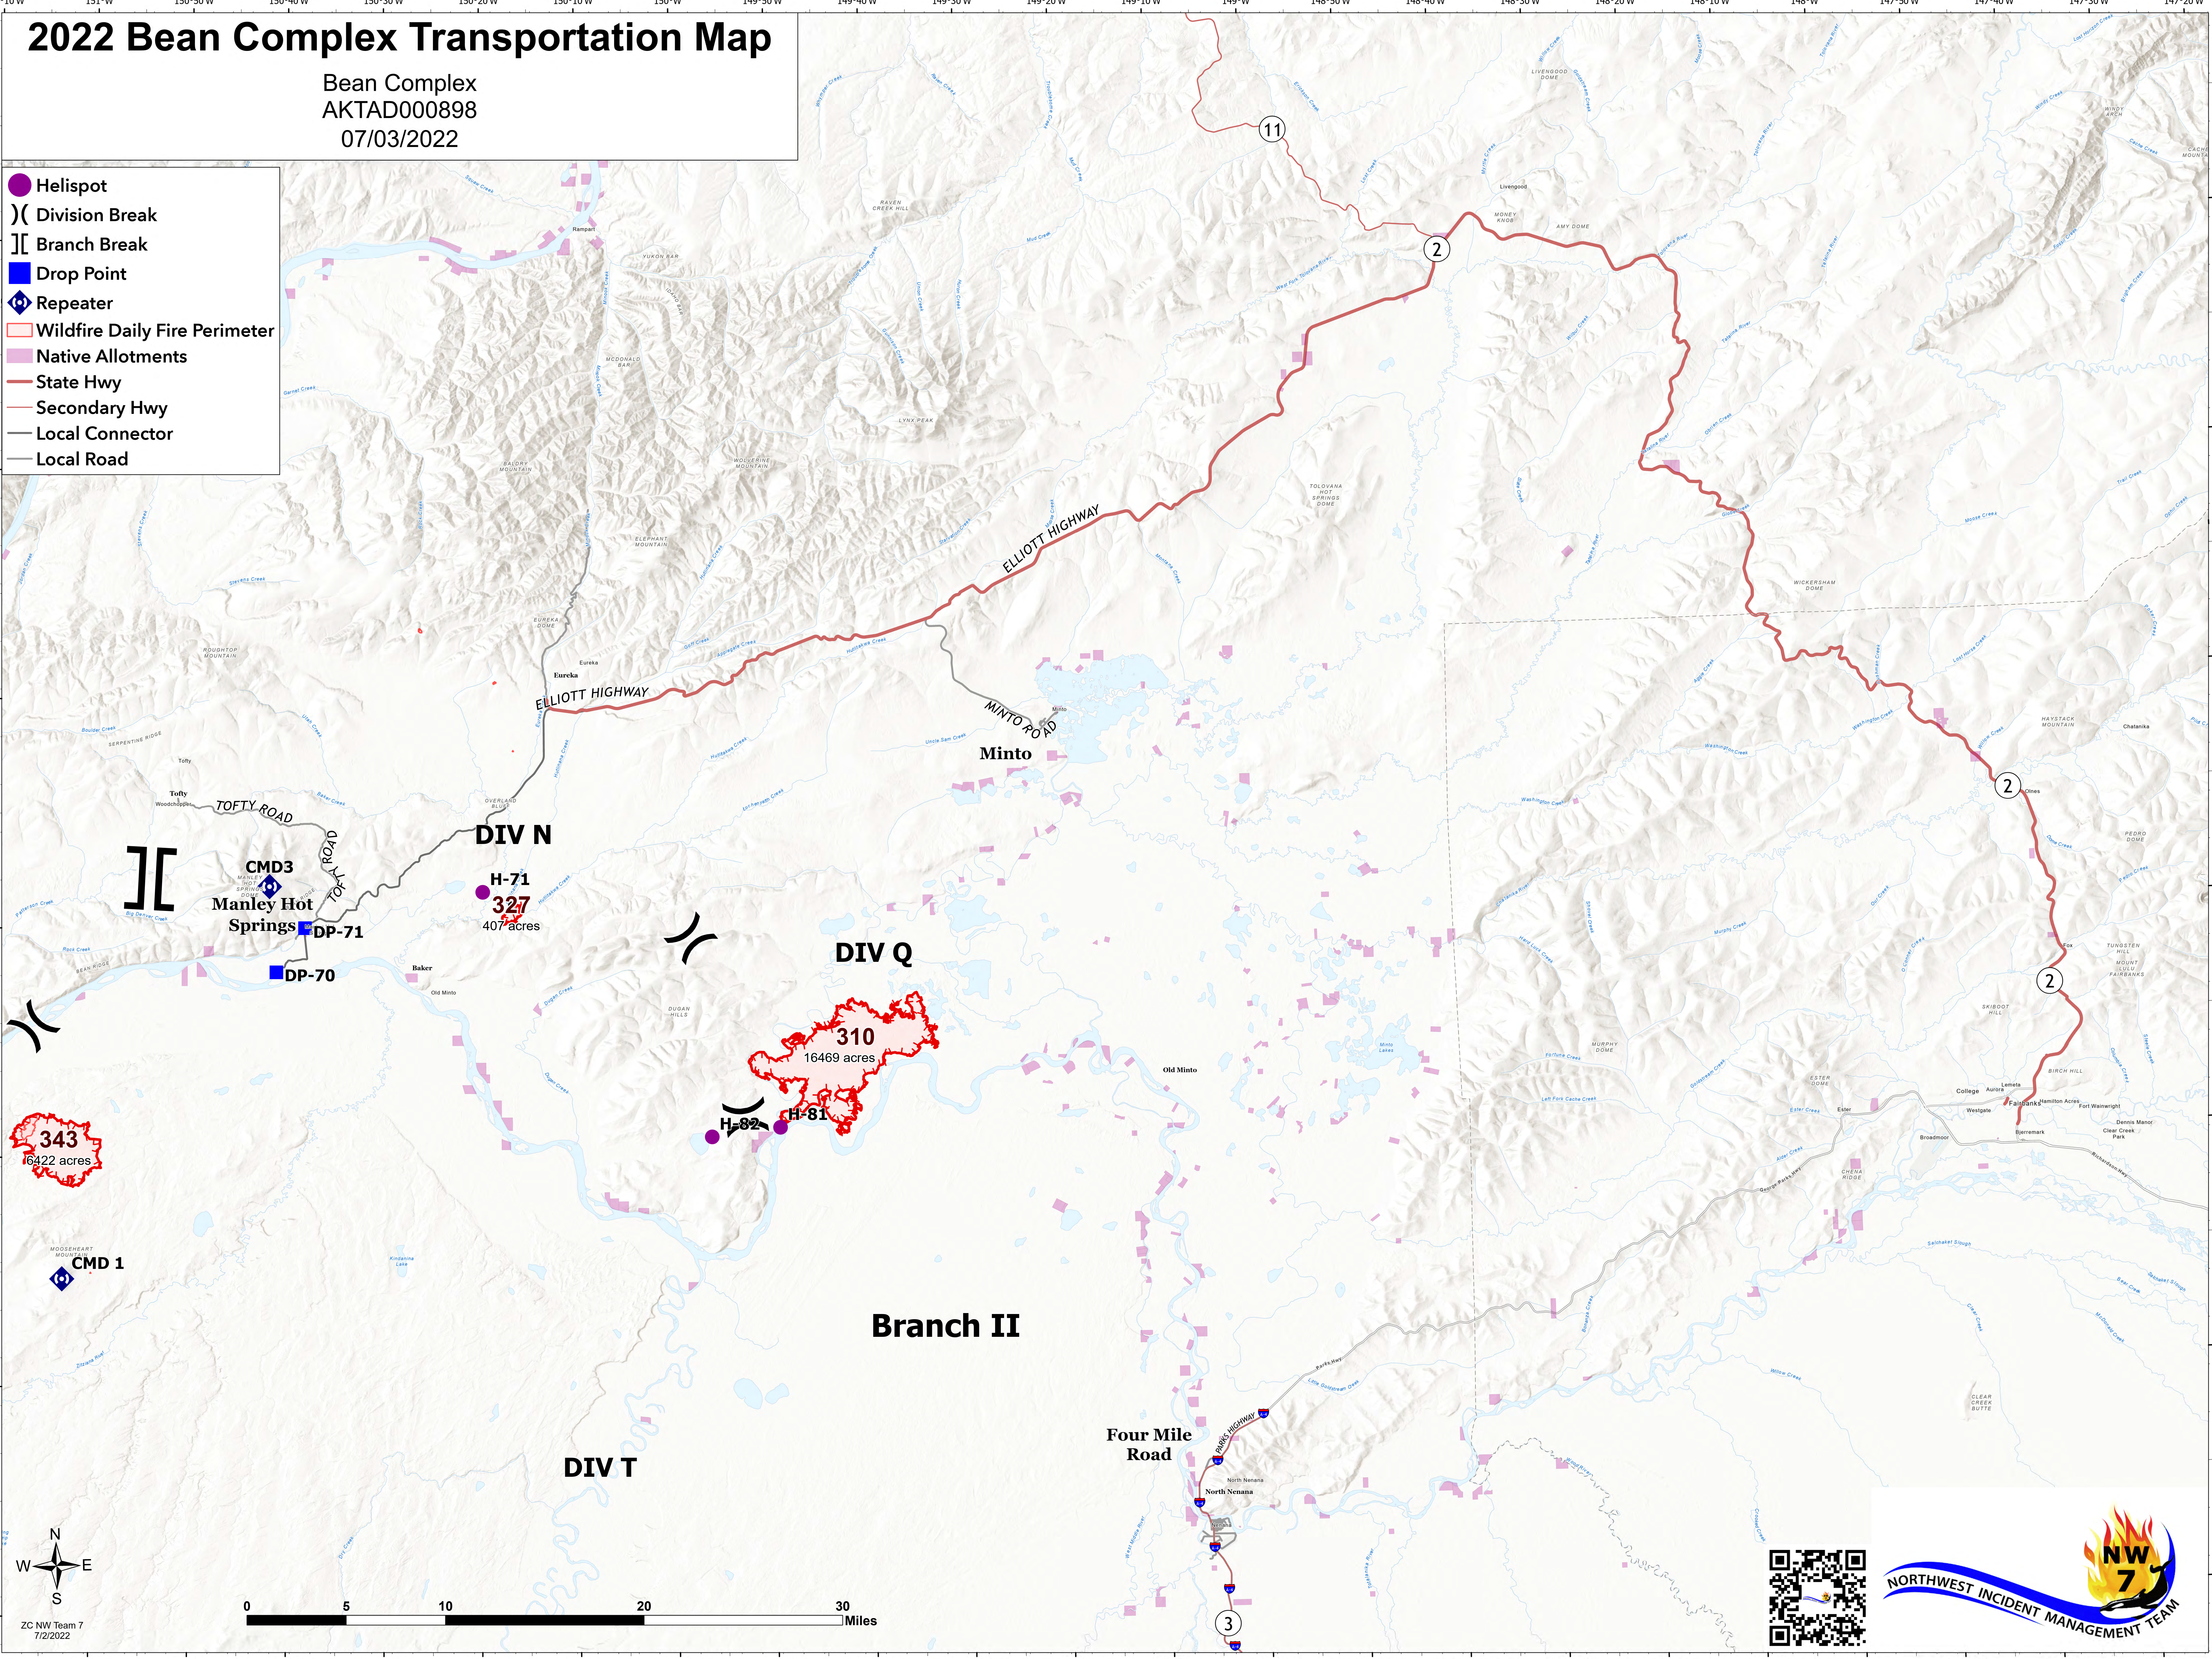

2022 Bean Complex Transportation Map

Bean Complex
AKTAD000898
07/03/2022

- Helispot
-) (Division Break
-] [Branch Break
- Drop Point
- ◆ Repeater
- ▭ Wildfire Daily Fire Perimeter
- Native Allotments
- State Hwy
- Secondary Hwy
- Local Connector
- Local Road

343
16422 acres

H-71
327
407 acres

310
16469 acres

H-82

H-81

ZC NW Team 7
7/2/2022