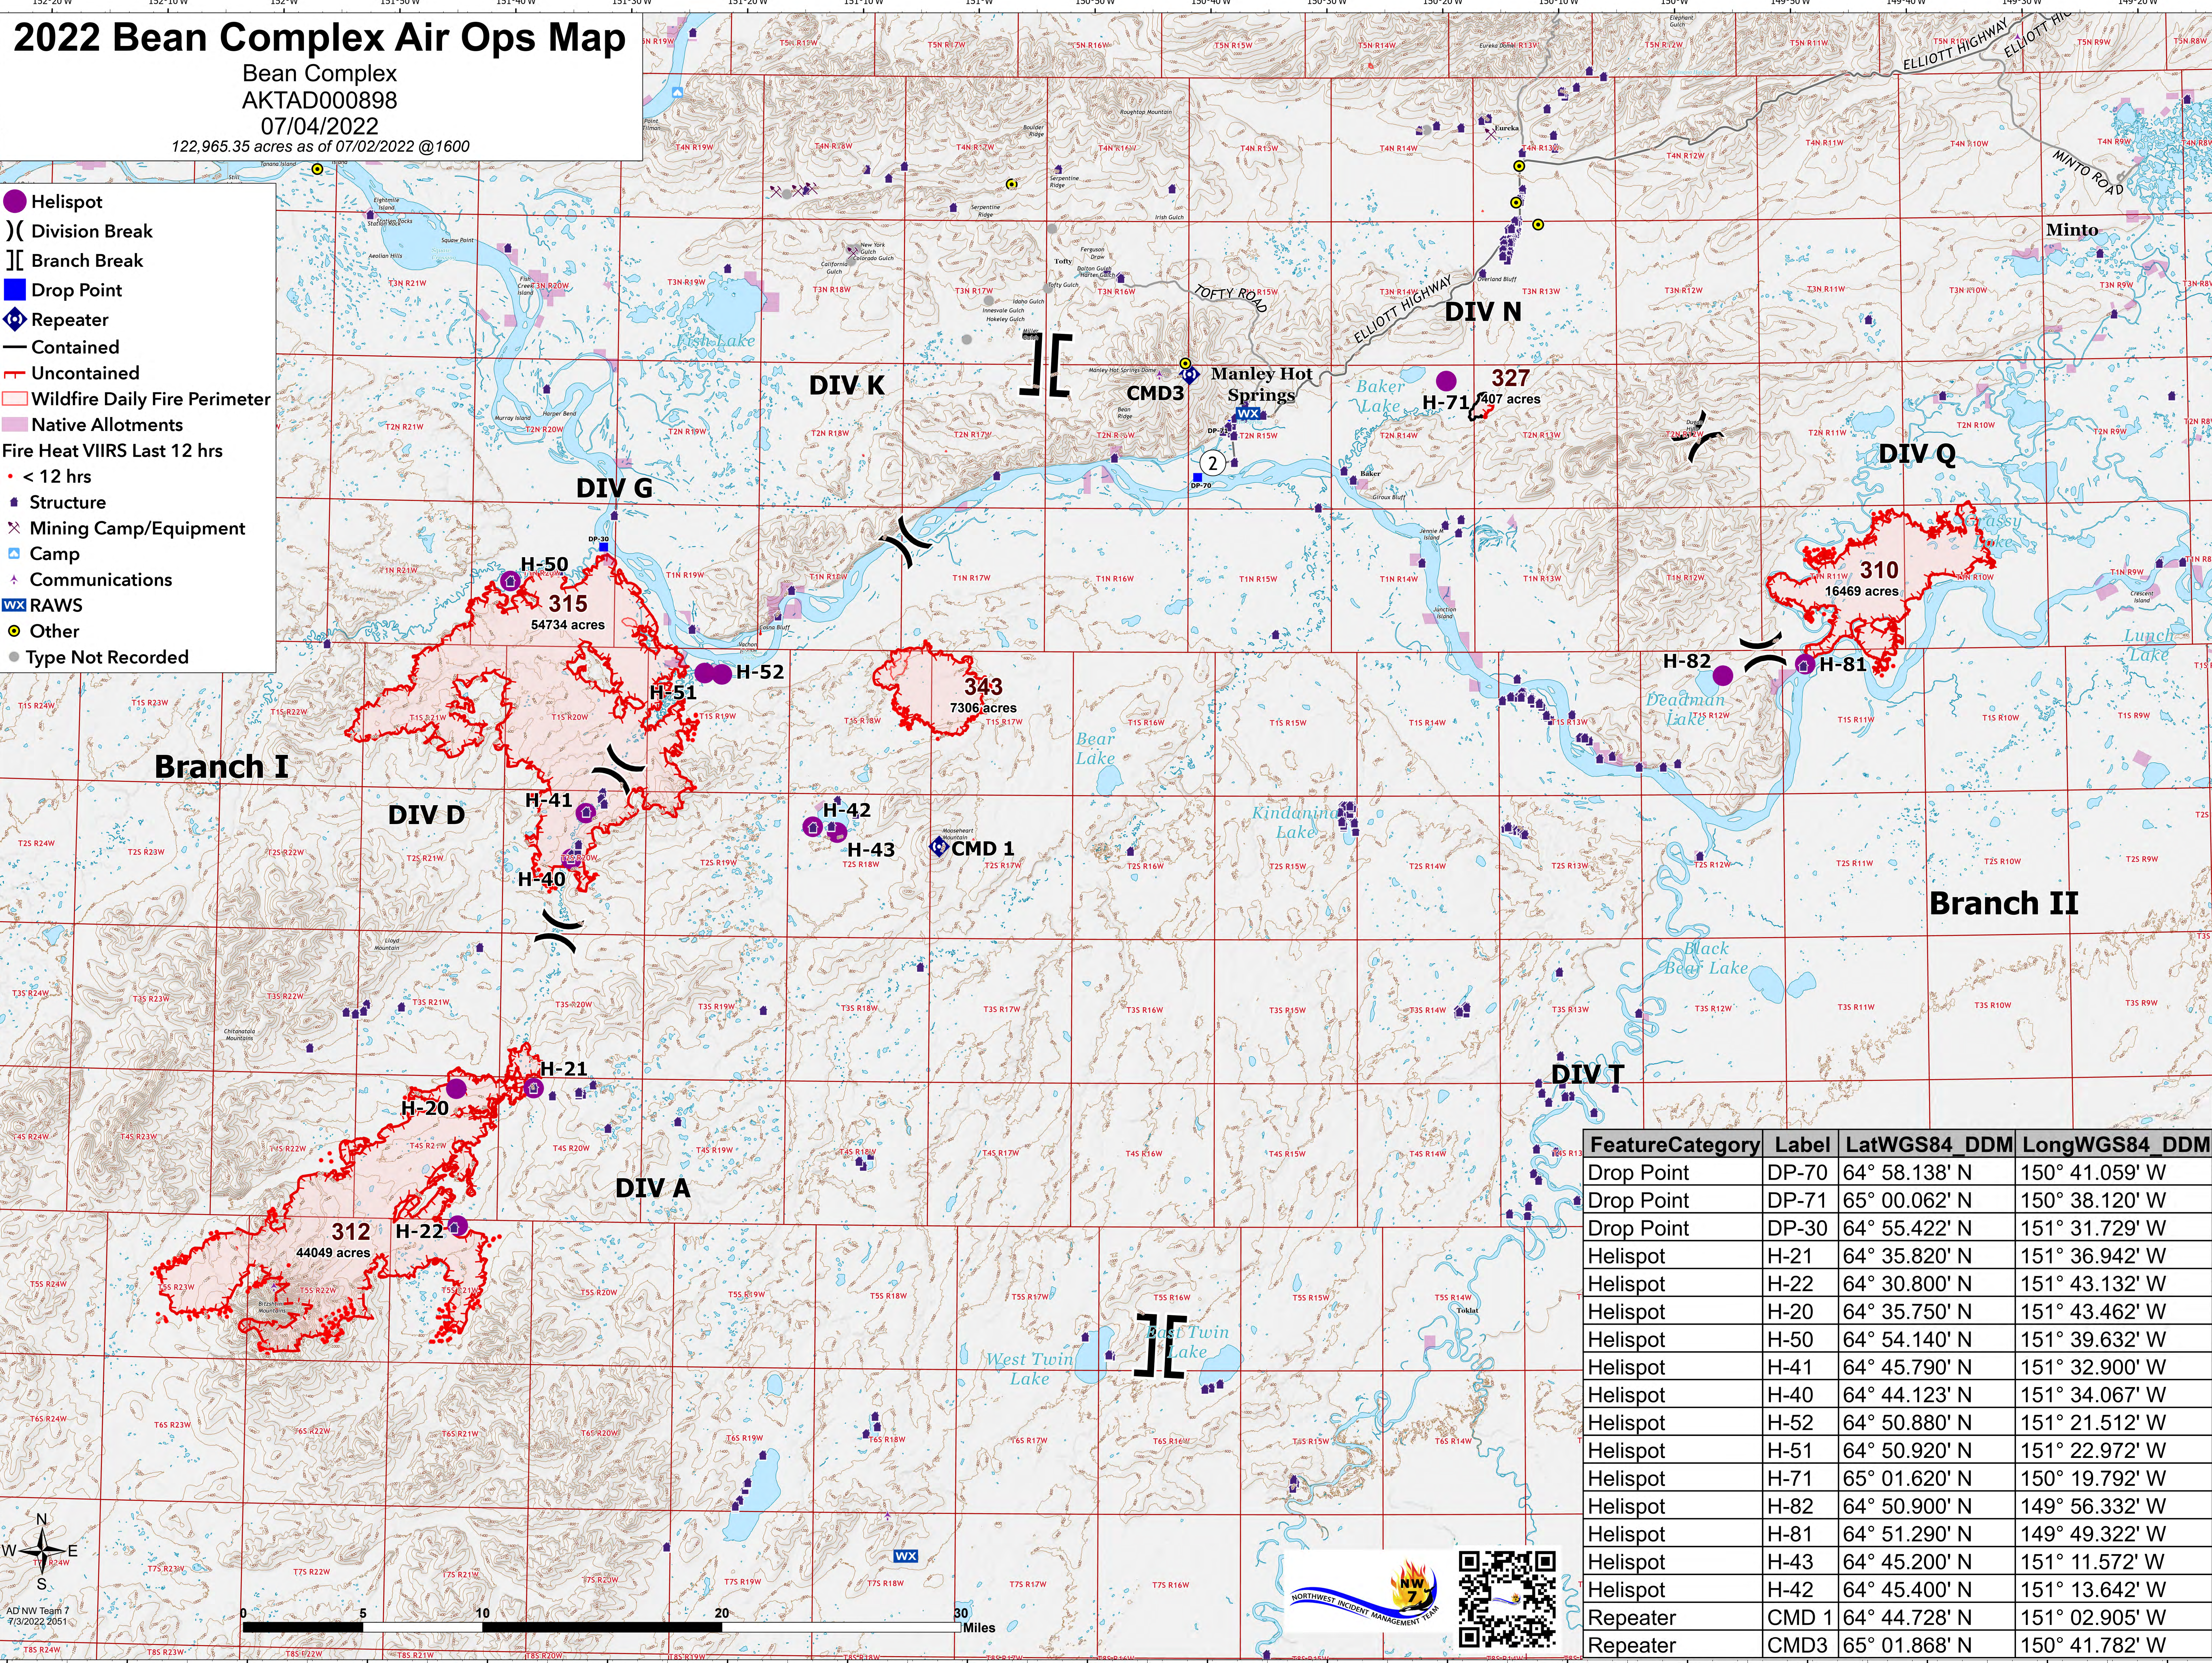

2022 Bean Complex Air Ops Map

Bean Complex
AKTAD000898

07/04/2022

122,965.35 acres as of 07/02/2022 @1600

- Helispot
-) Division Break
- [Branch Break
- Drop Point
- ⬢ Repeater
- Contained
- Uncontained
- Wildfire Daily Fire Perimeter
- Native Allotments
- Fire Heat VIIRS Last 12 hrs
- < 12 hrs
- Structure
- ✕ Mining Camp/Equipment
- Camp
- ✦ Communications
- WX RAWS
- Other
- Type Not Recorded

Feature	Category	Label	LatWGS84_DDM	LongWGS84_DDM
Drop Point	DP-70	64° 58.138' N	150° 41.059' W	
Drop Point	DP-71	65° 00.062' N	150° 38.120' W	
Drop Point	DP-30	64° 55.422' N	151° 31.729' W	
Helispot	H-21	64° 35.820' N	151° 36.942' W	
Helispot	H-22	64° 30.800' N	151° 43.132' W	
Helispot	H-20	64° 35.750' N	151° 43.462' W	
Helispot	H-50	64° 54.140' N	151° 39.632' W	
Helispot	H-41	64° 45.790' N	151° 32.900' W	
Helispot	H-40	64° 44.123' N	151° 34.067' W	
Helispot	H-52	64° 50.880' N	151° 21.512' W	
Helispot	H-51	64° 50.920' N	151° 22.972' W	
Helispot	H-71	65° 01.620' N	150° 19.792' W	
Helispot	H-82	64° 50.900' N	149° 56.332' W	
Helispot	H-81	64° 51.290' N	149° 49.322' W	
Helispot	H-43	64° 45.200' N	151° 11.572' W	
Helispot	H-42	64° 45.400' N	151° 13.642' W	
Repeater	CMD 1	64° 44.728' N	151° 02.905' W	
Repeater	CMD3	65° 01.868' N	150° 41.782' W	

AD NW Team 7
7/3/2022 2051