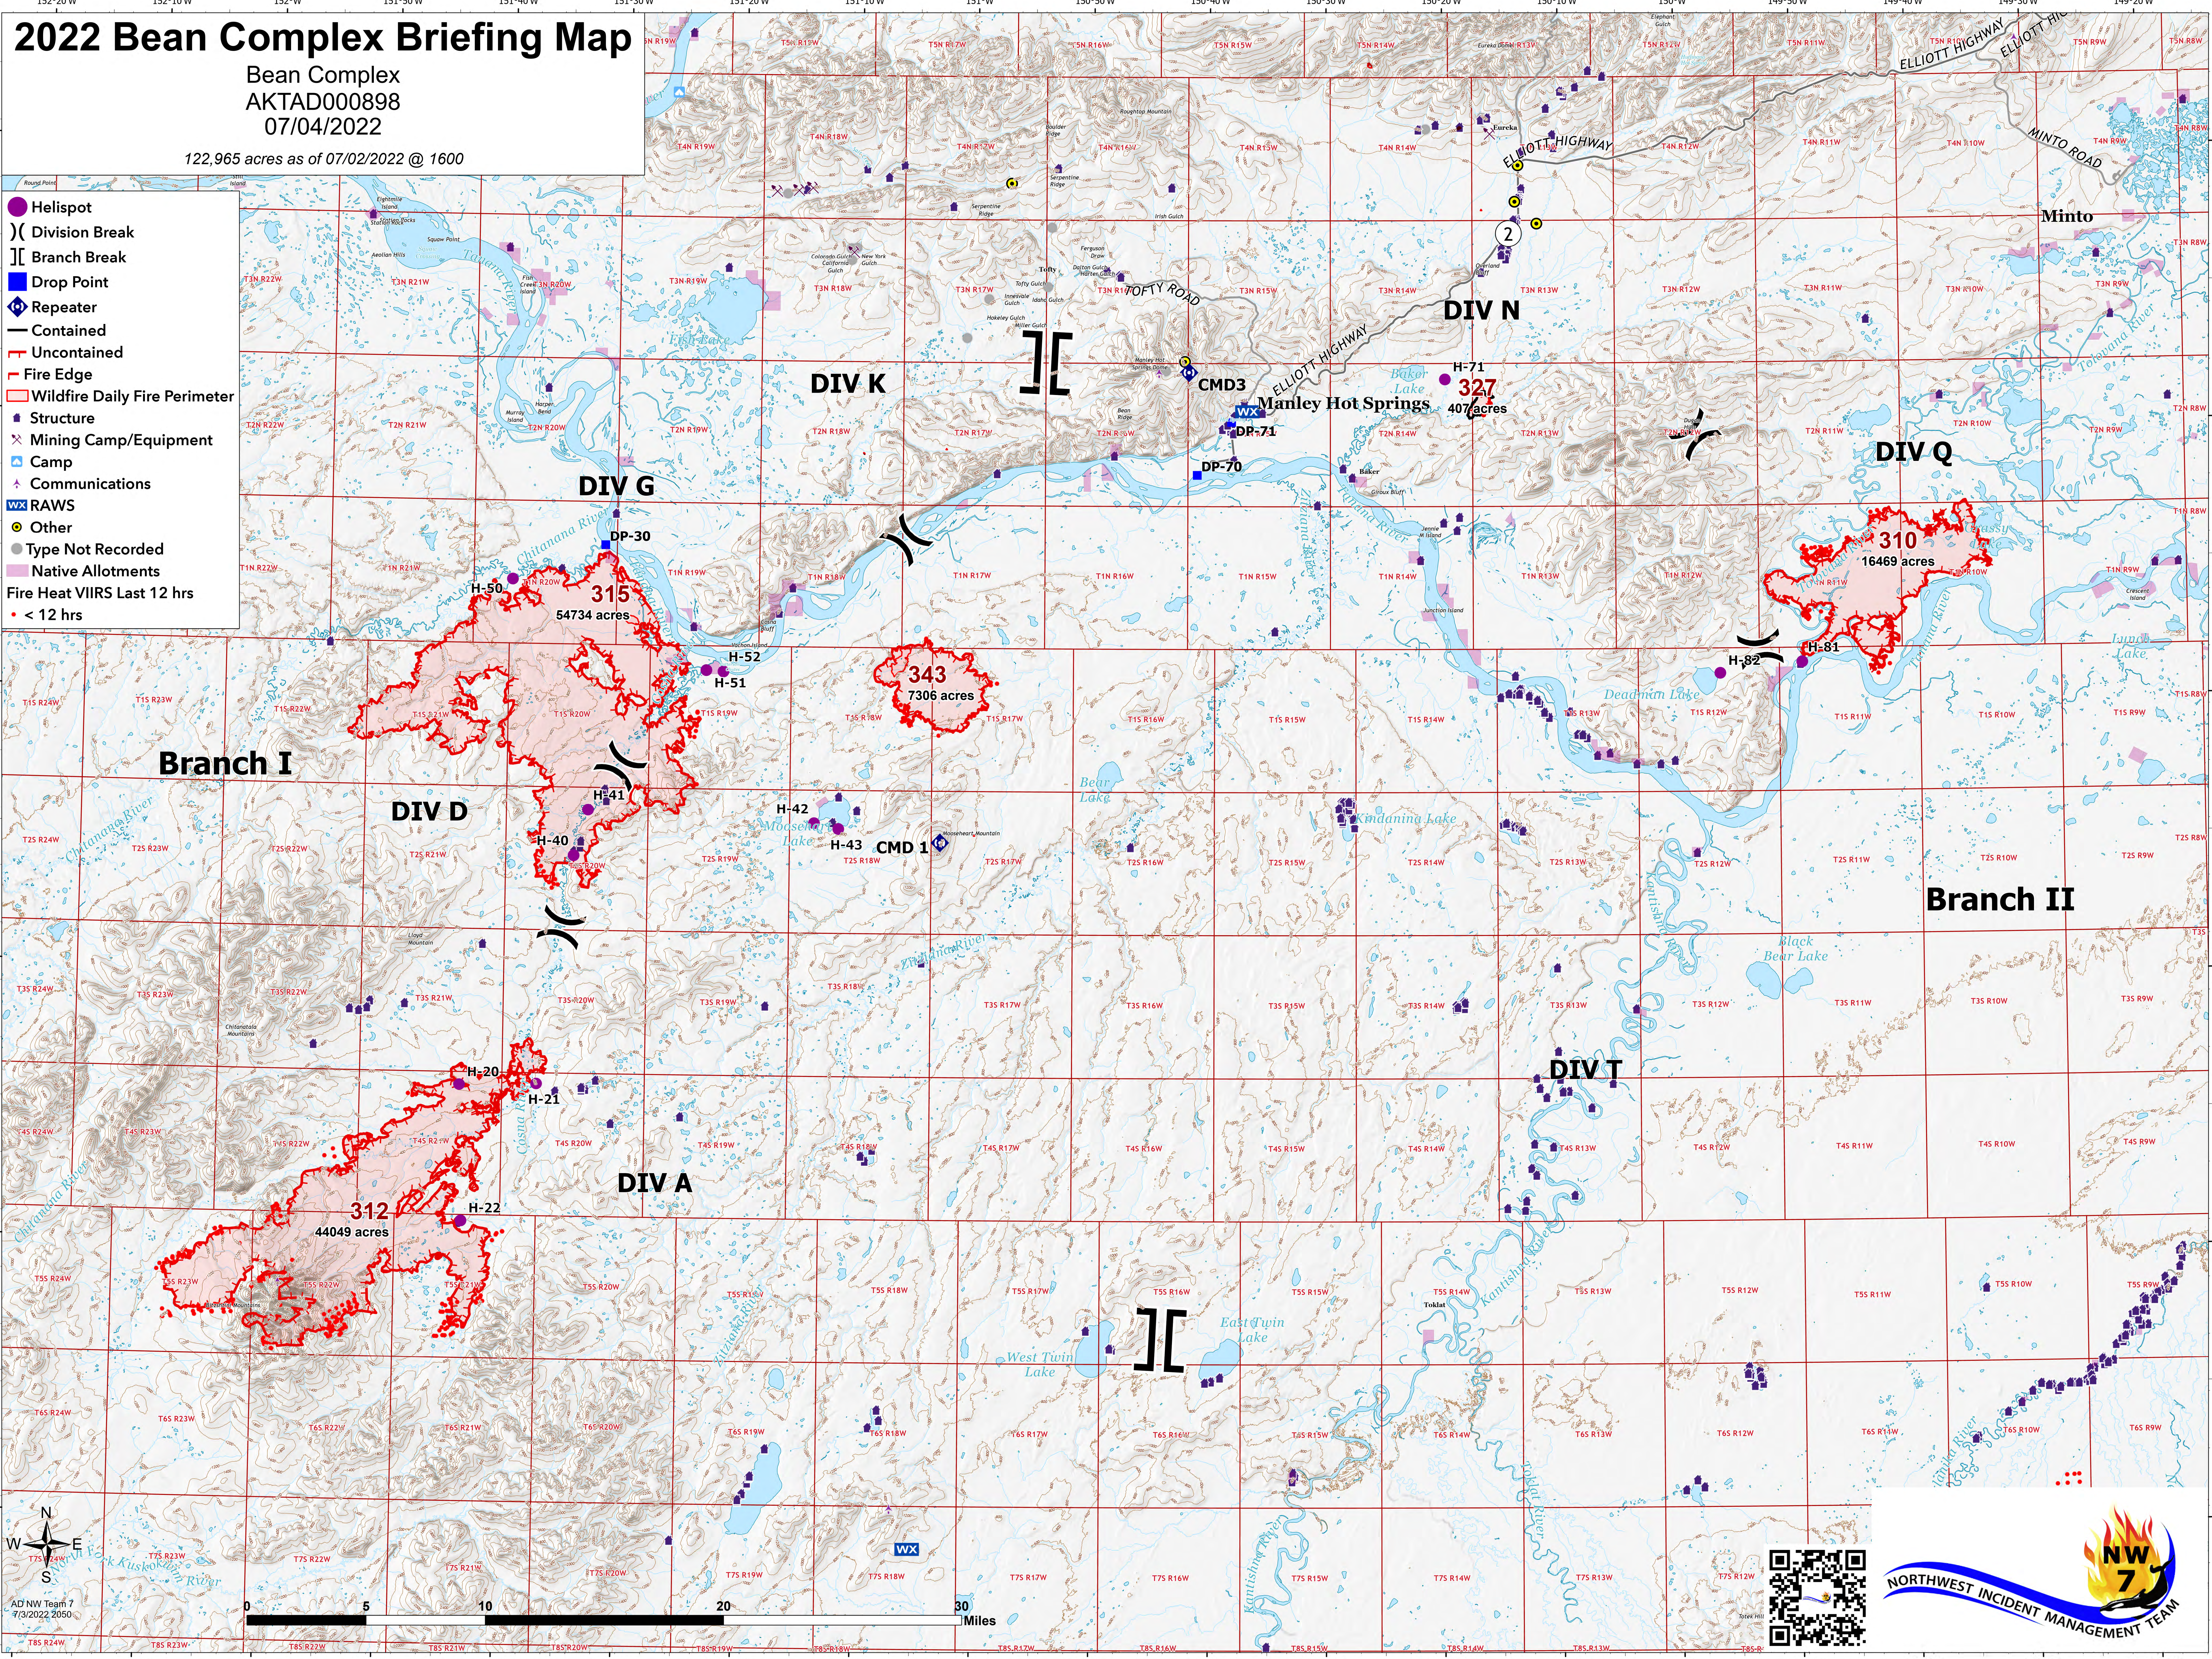

2022 Bean Complex Briefing Map

Bean Complex
AKTAD000898
07/04/2022

122,965 acres as of 07/02/2022 @ 1600

- Helispot
-) (Division Break
- [[Branch Break
- Drop Point
- Ⓜ Repeater
- Contained
- Uncontained
- Fire Edge
- ▭ Wildfire Daily Fire Perimeter
- Structure
- ⊗ Mining Camp/Equipment
- Ⓜ Camp
- Ⓜ Communications
- WX RAWS
- Other
- Type Not Recorded
- ▭ Native Allotments
- Fire Heat VIIRS Last 12 hrs
- < 12 hrs

AD NW Team 7
7/3/2022 2050