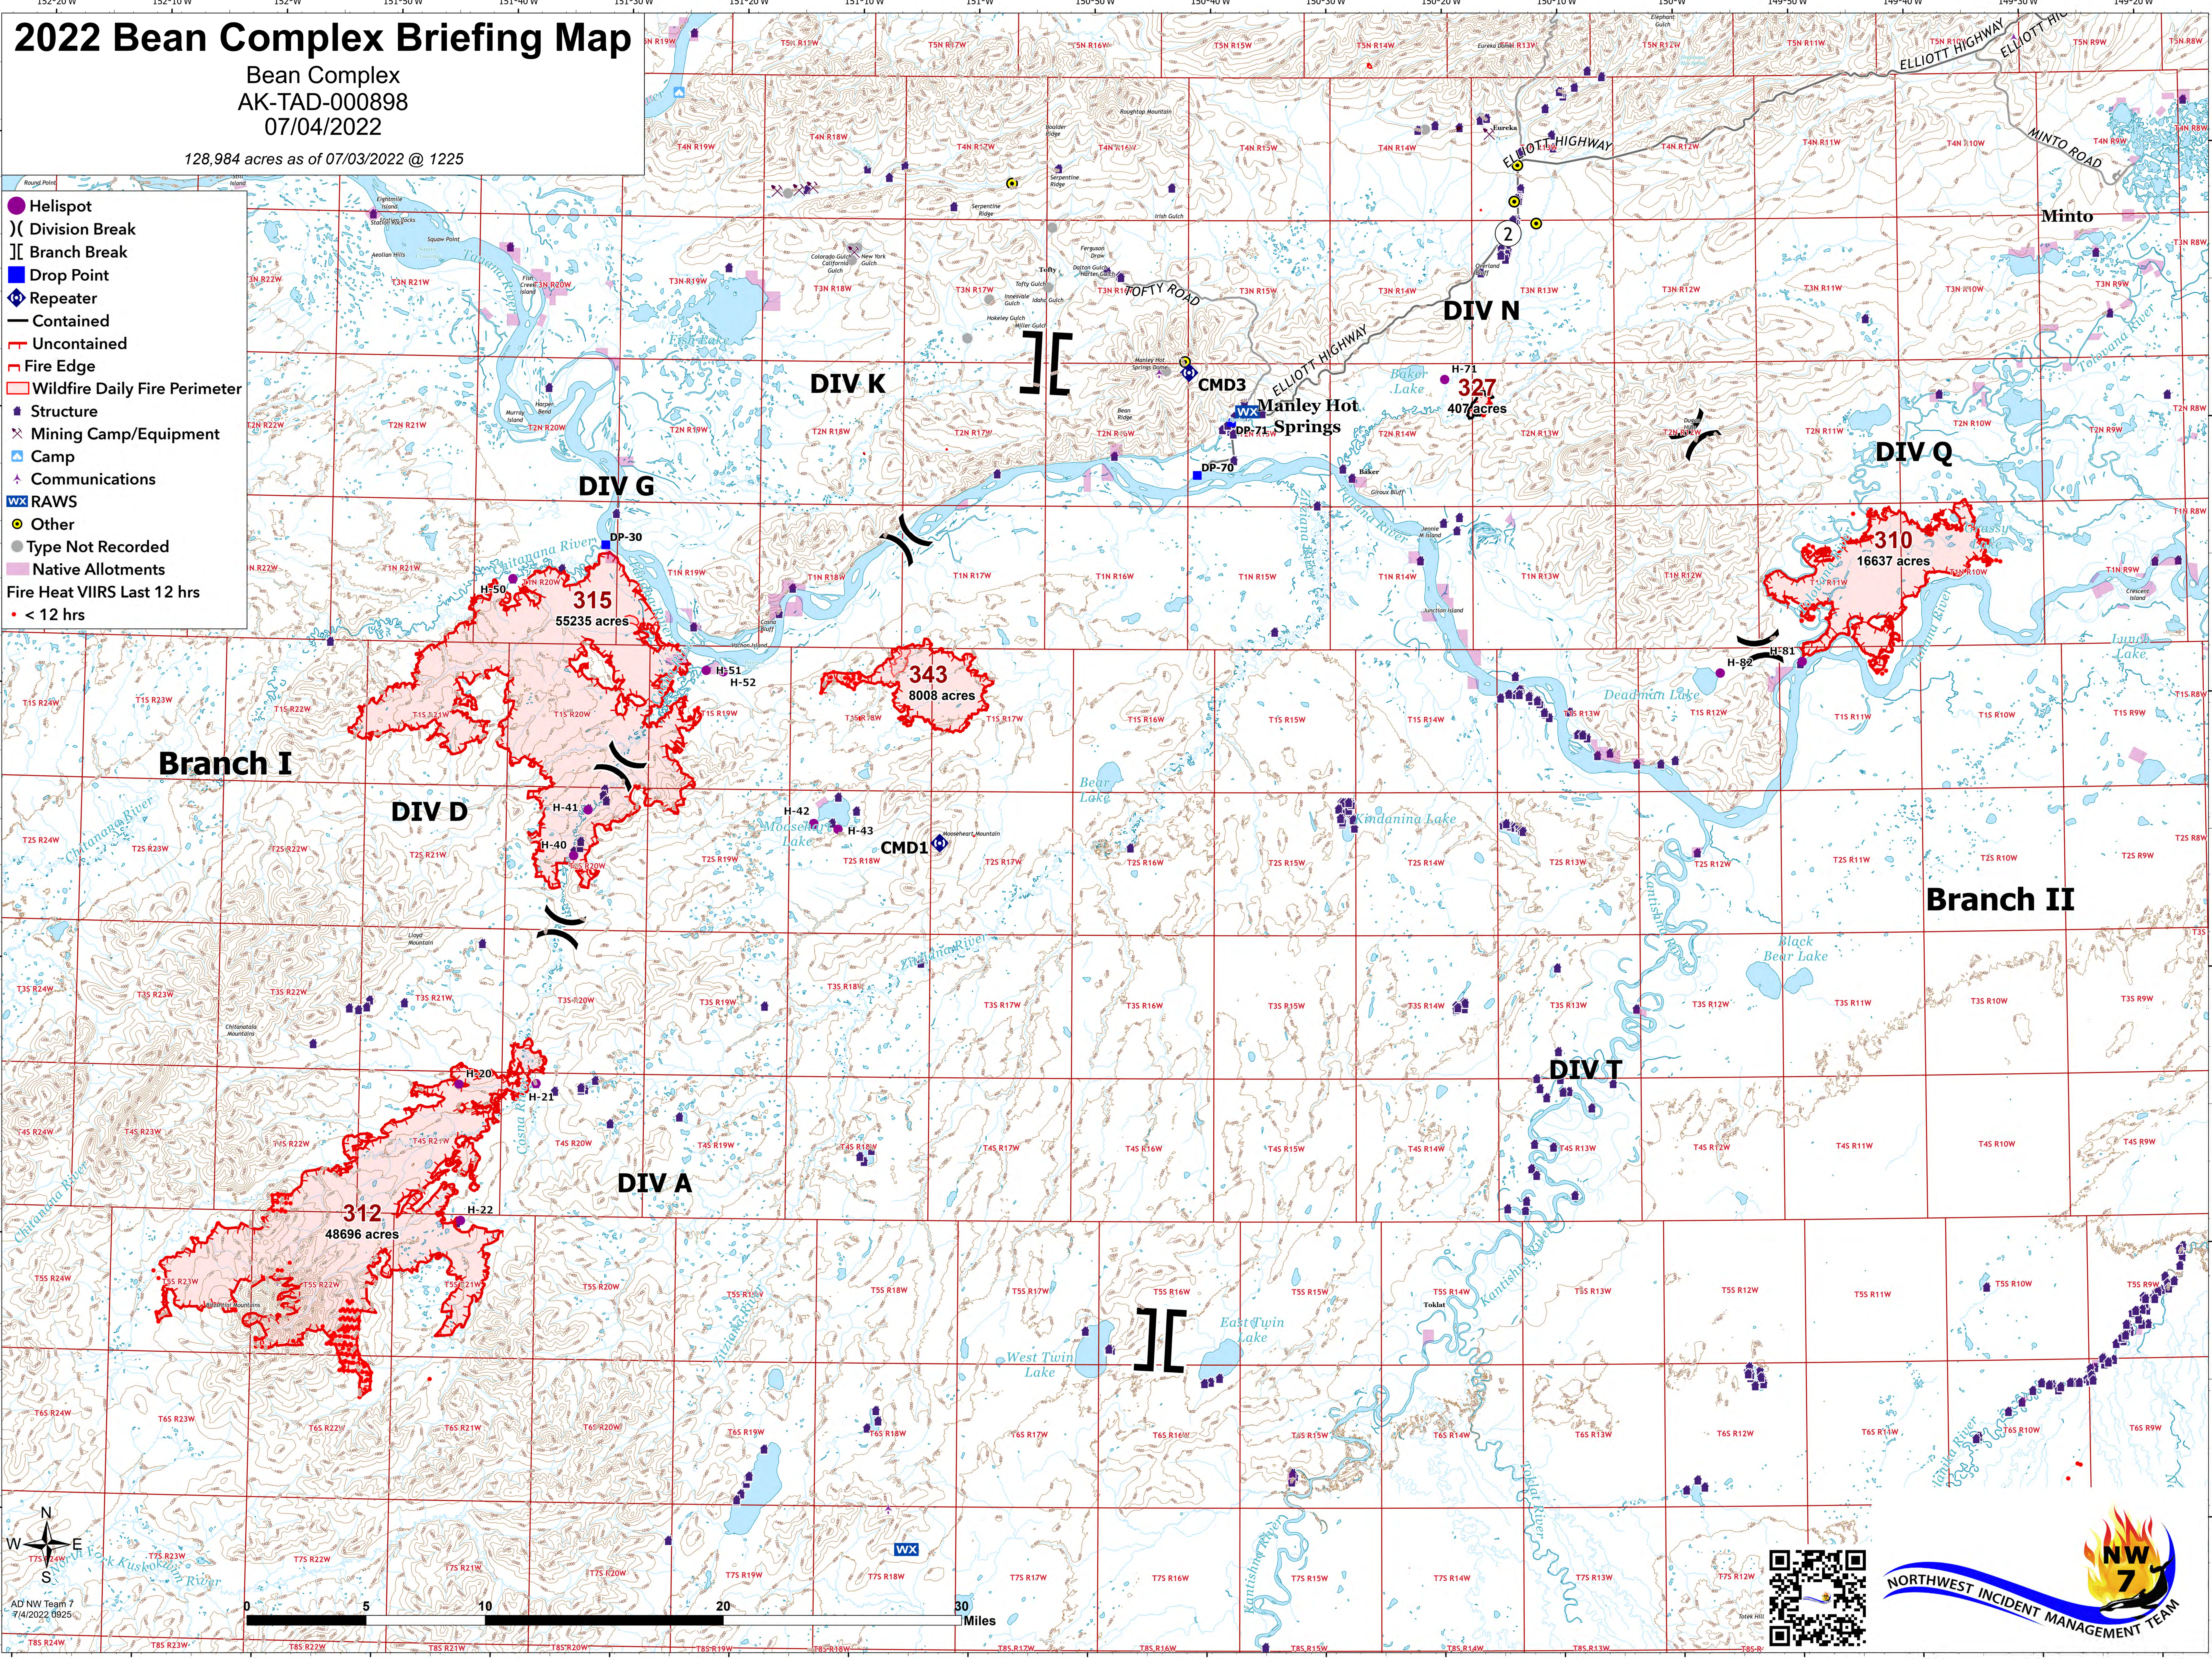

# 2022 Bean Complex Briefing Map

Bean Complex  
AK-TAD-000898  
07/04/2022

128,984 acres as of 07/03/2022 @ 1225

- Helispot
- ) ( Division Break
- ] [ Branch Break
- Drop Point
- ⬢ Repeater
- Contained
- Uncontained
- ▬ Fire Edge
- ▭ Wildfire Daily Fire Perimeter
- ▭ Structure
- ✕ Mining Camp/Equipment
- ⬢ Camp
- ⬢ Communications
- WX RAWS
- Other
- Type Not Recorded
- ▭ Native Allotments
- Fire Heat VIIRS Last 12 hrs
- < 12 hrs

AD NW Team 7  
7/4/2022 0925