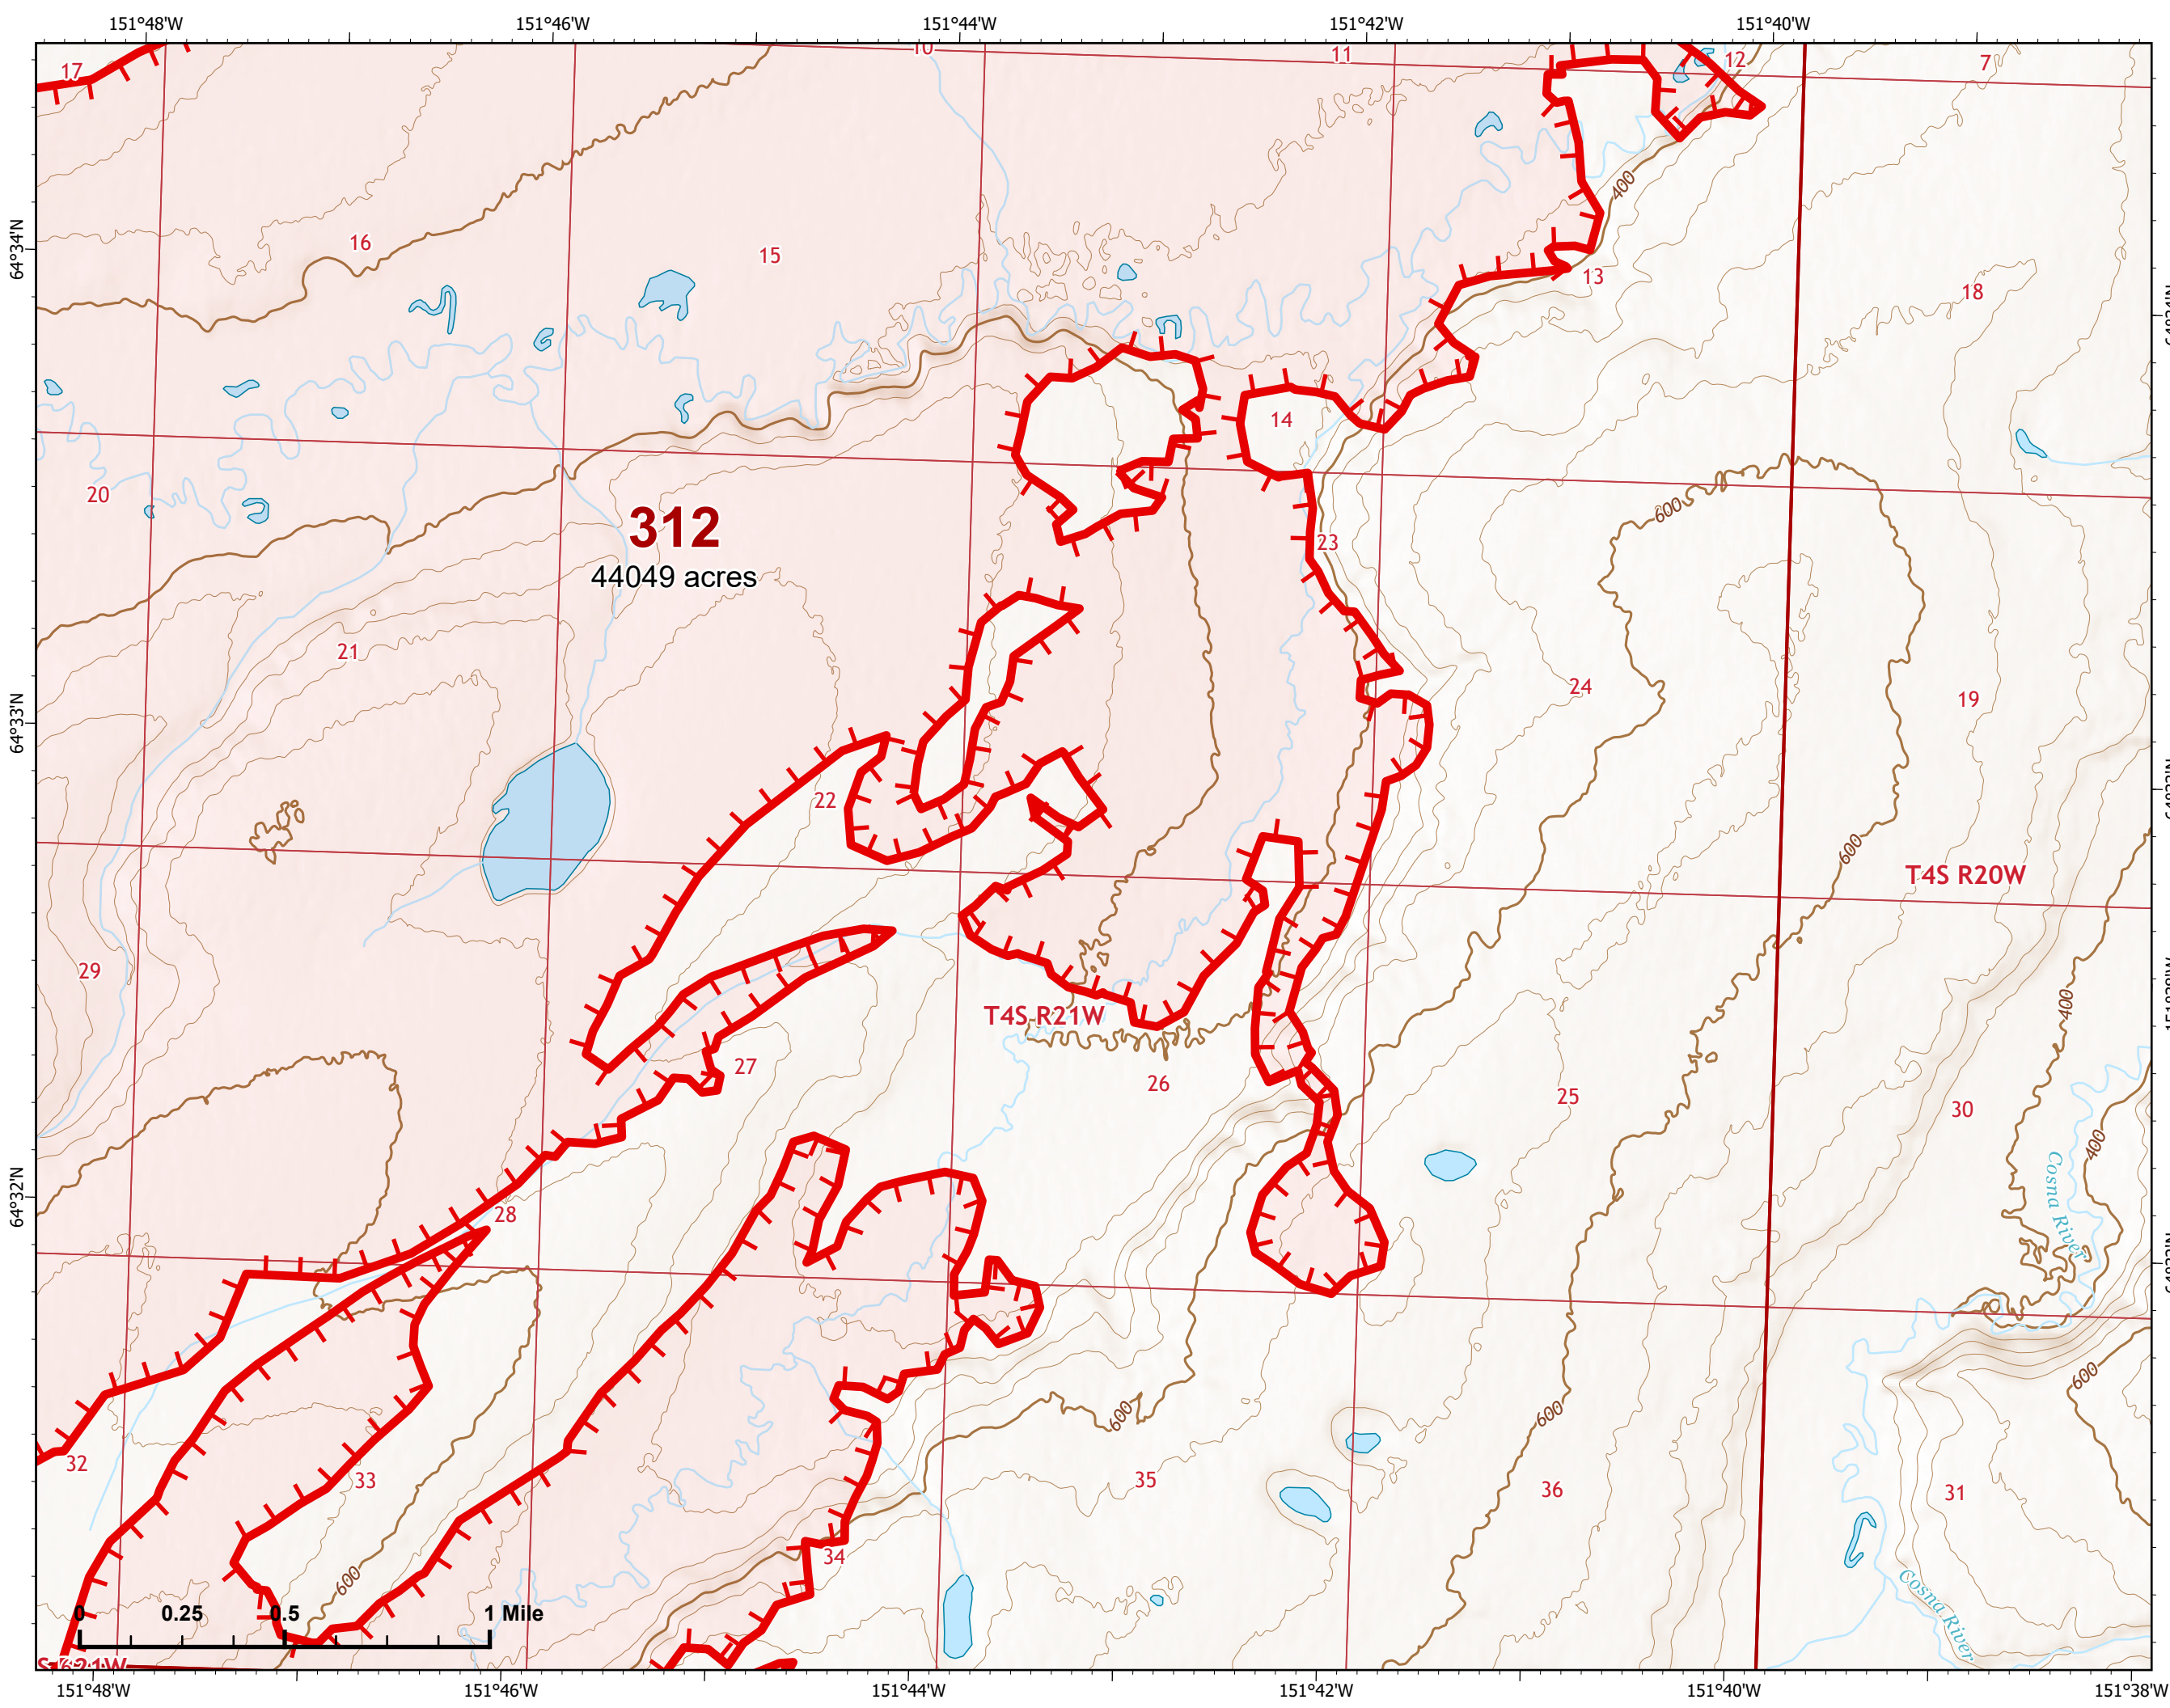

# IAP Map

Bean Complex  
AKTAD000898

07/04/2022

Fire: 312 (Bitzshitini)

Page 312 - 9

-  Wildfire Daily Fire Perimeter
-  Uncontained

Z. Cravens  
7/3/2022