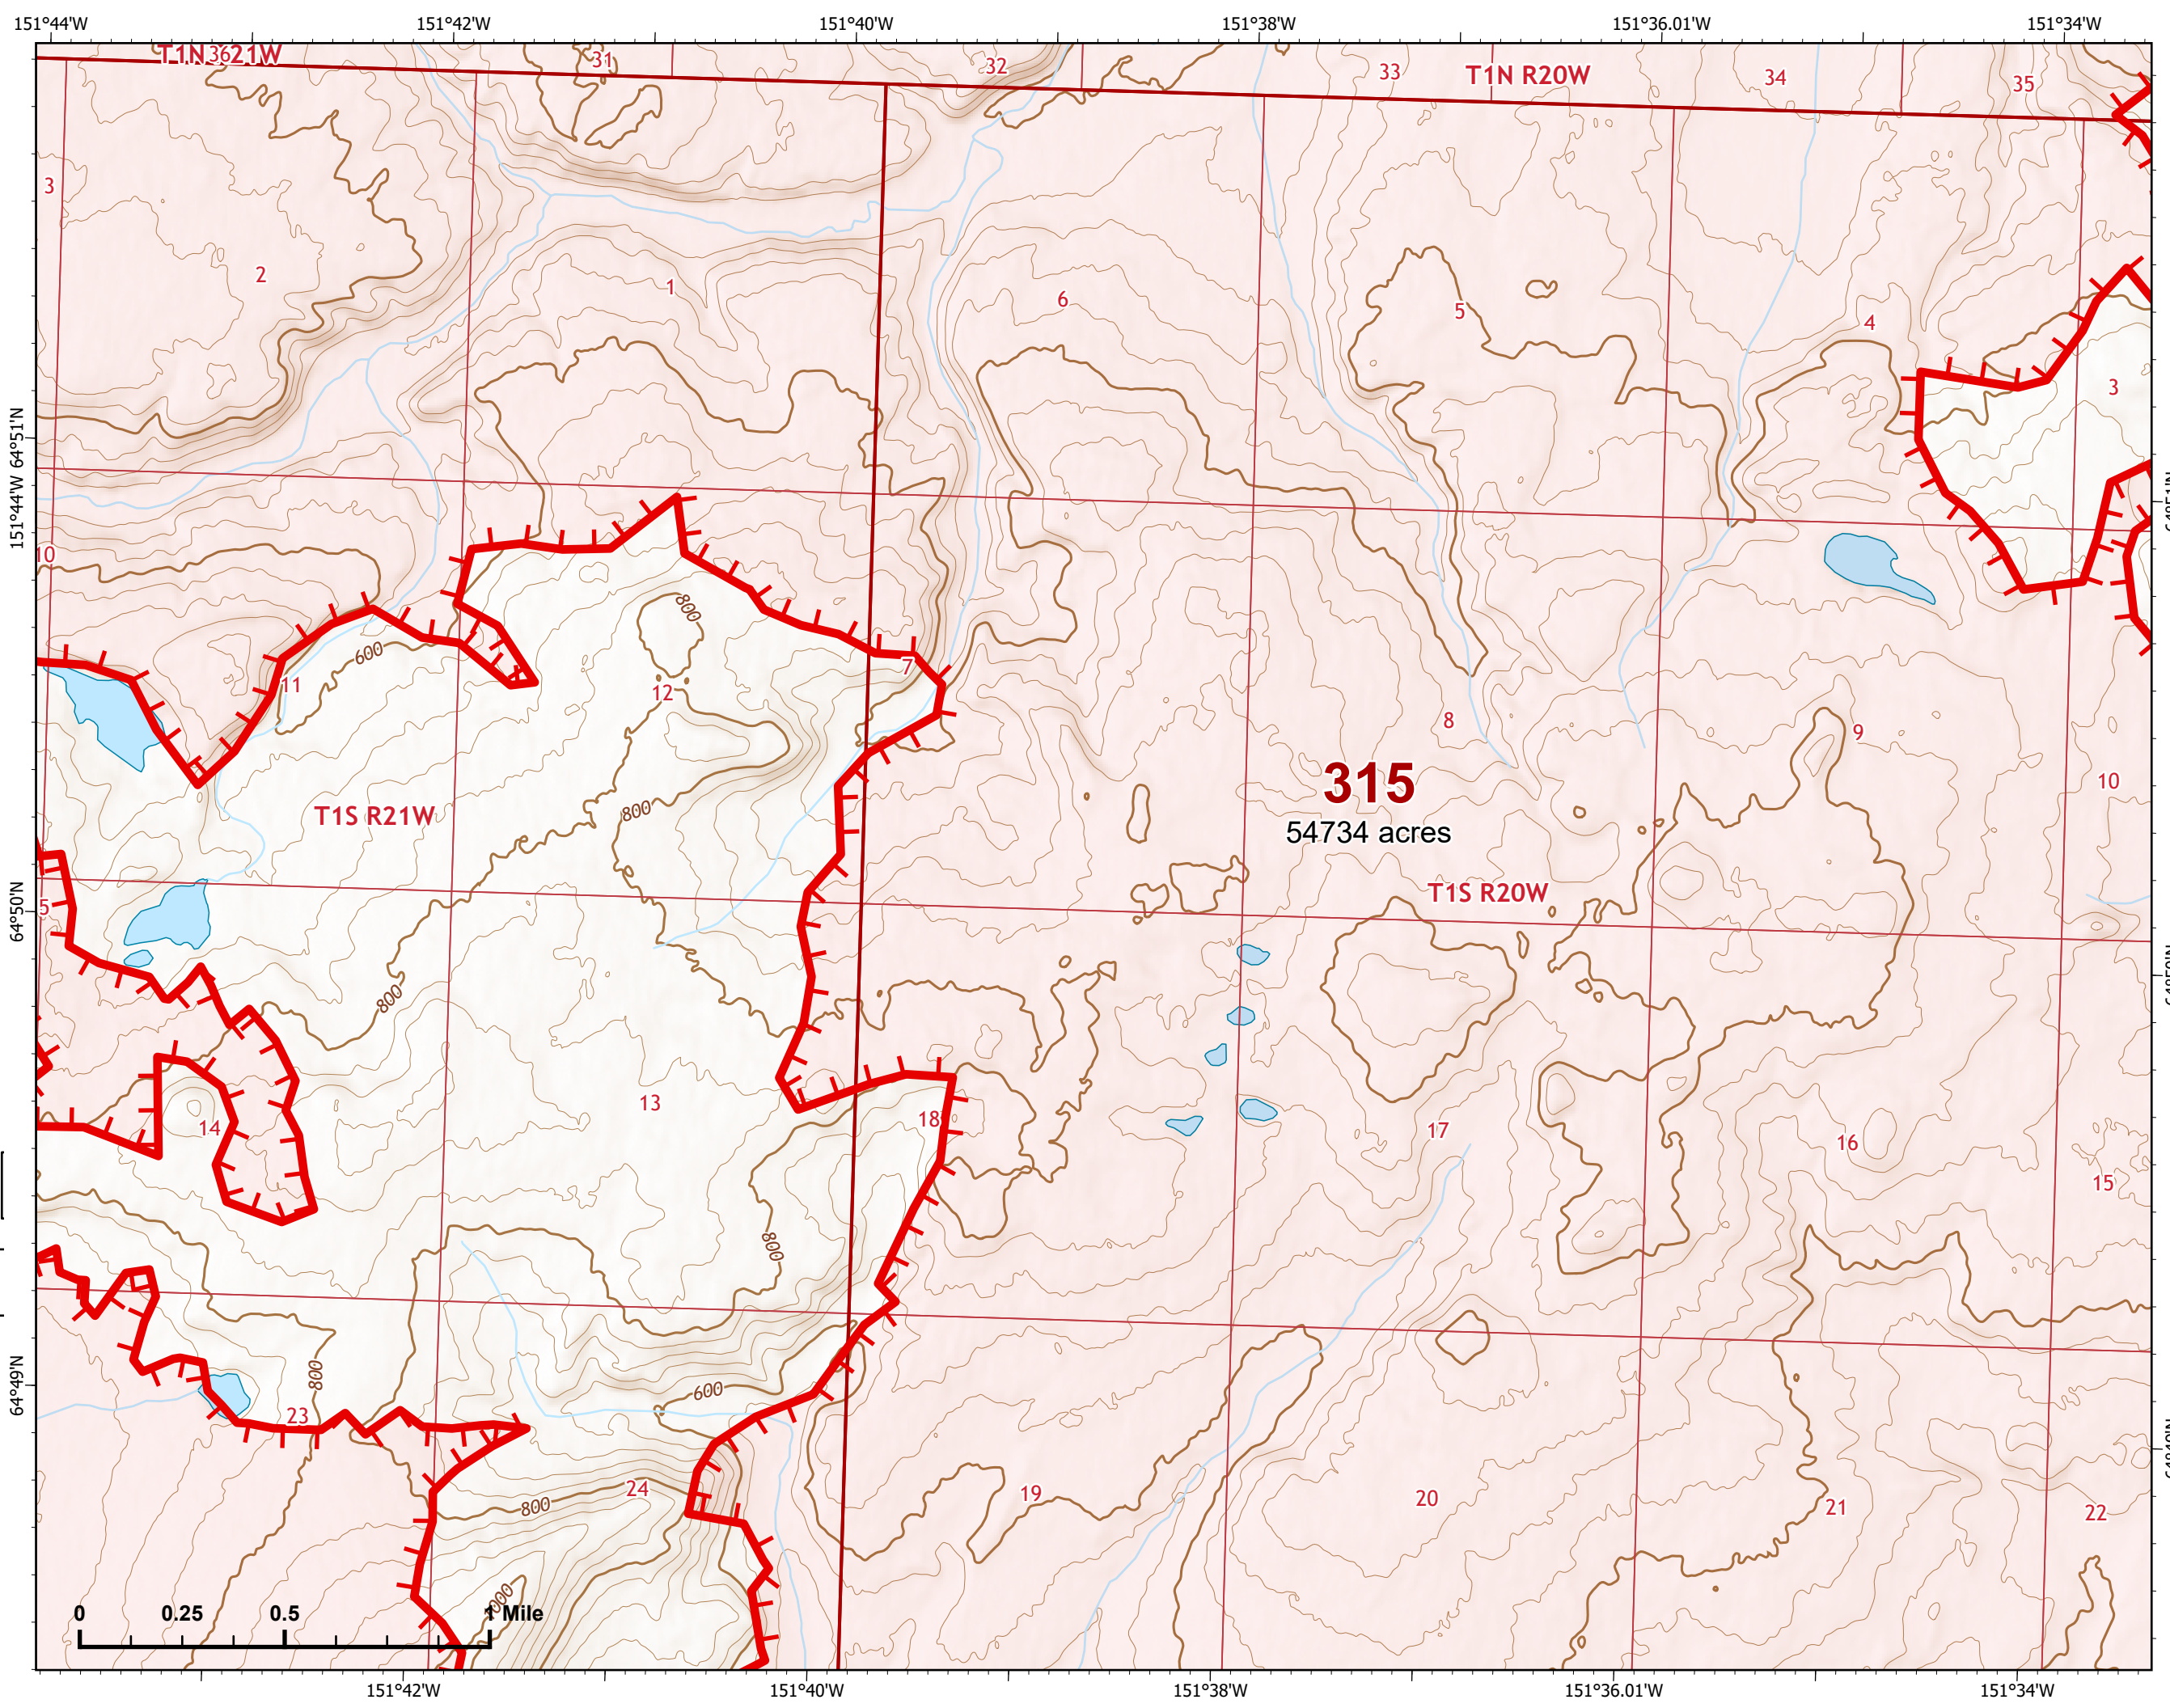

# IAP Map

Bean Complex  
AKTAD000898

07/04/2022

Fire: 315 (Chitanana )

Page 315 - 4

-  Wildfire Daily Fire Perimeter
-  Uncontained

Z. Cravens  
7/3/2022

NORTHWEST INCIDENT MANAGEMENT TEAM