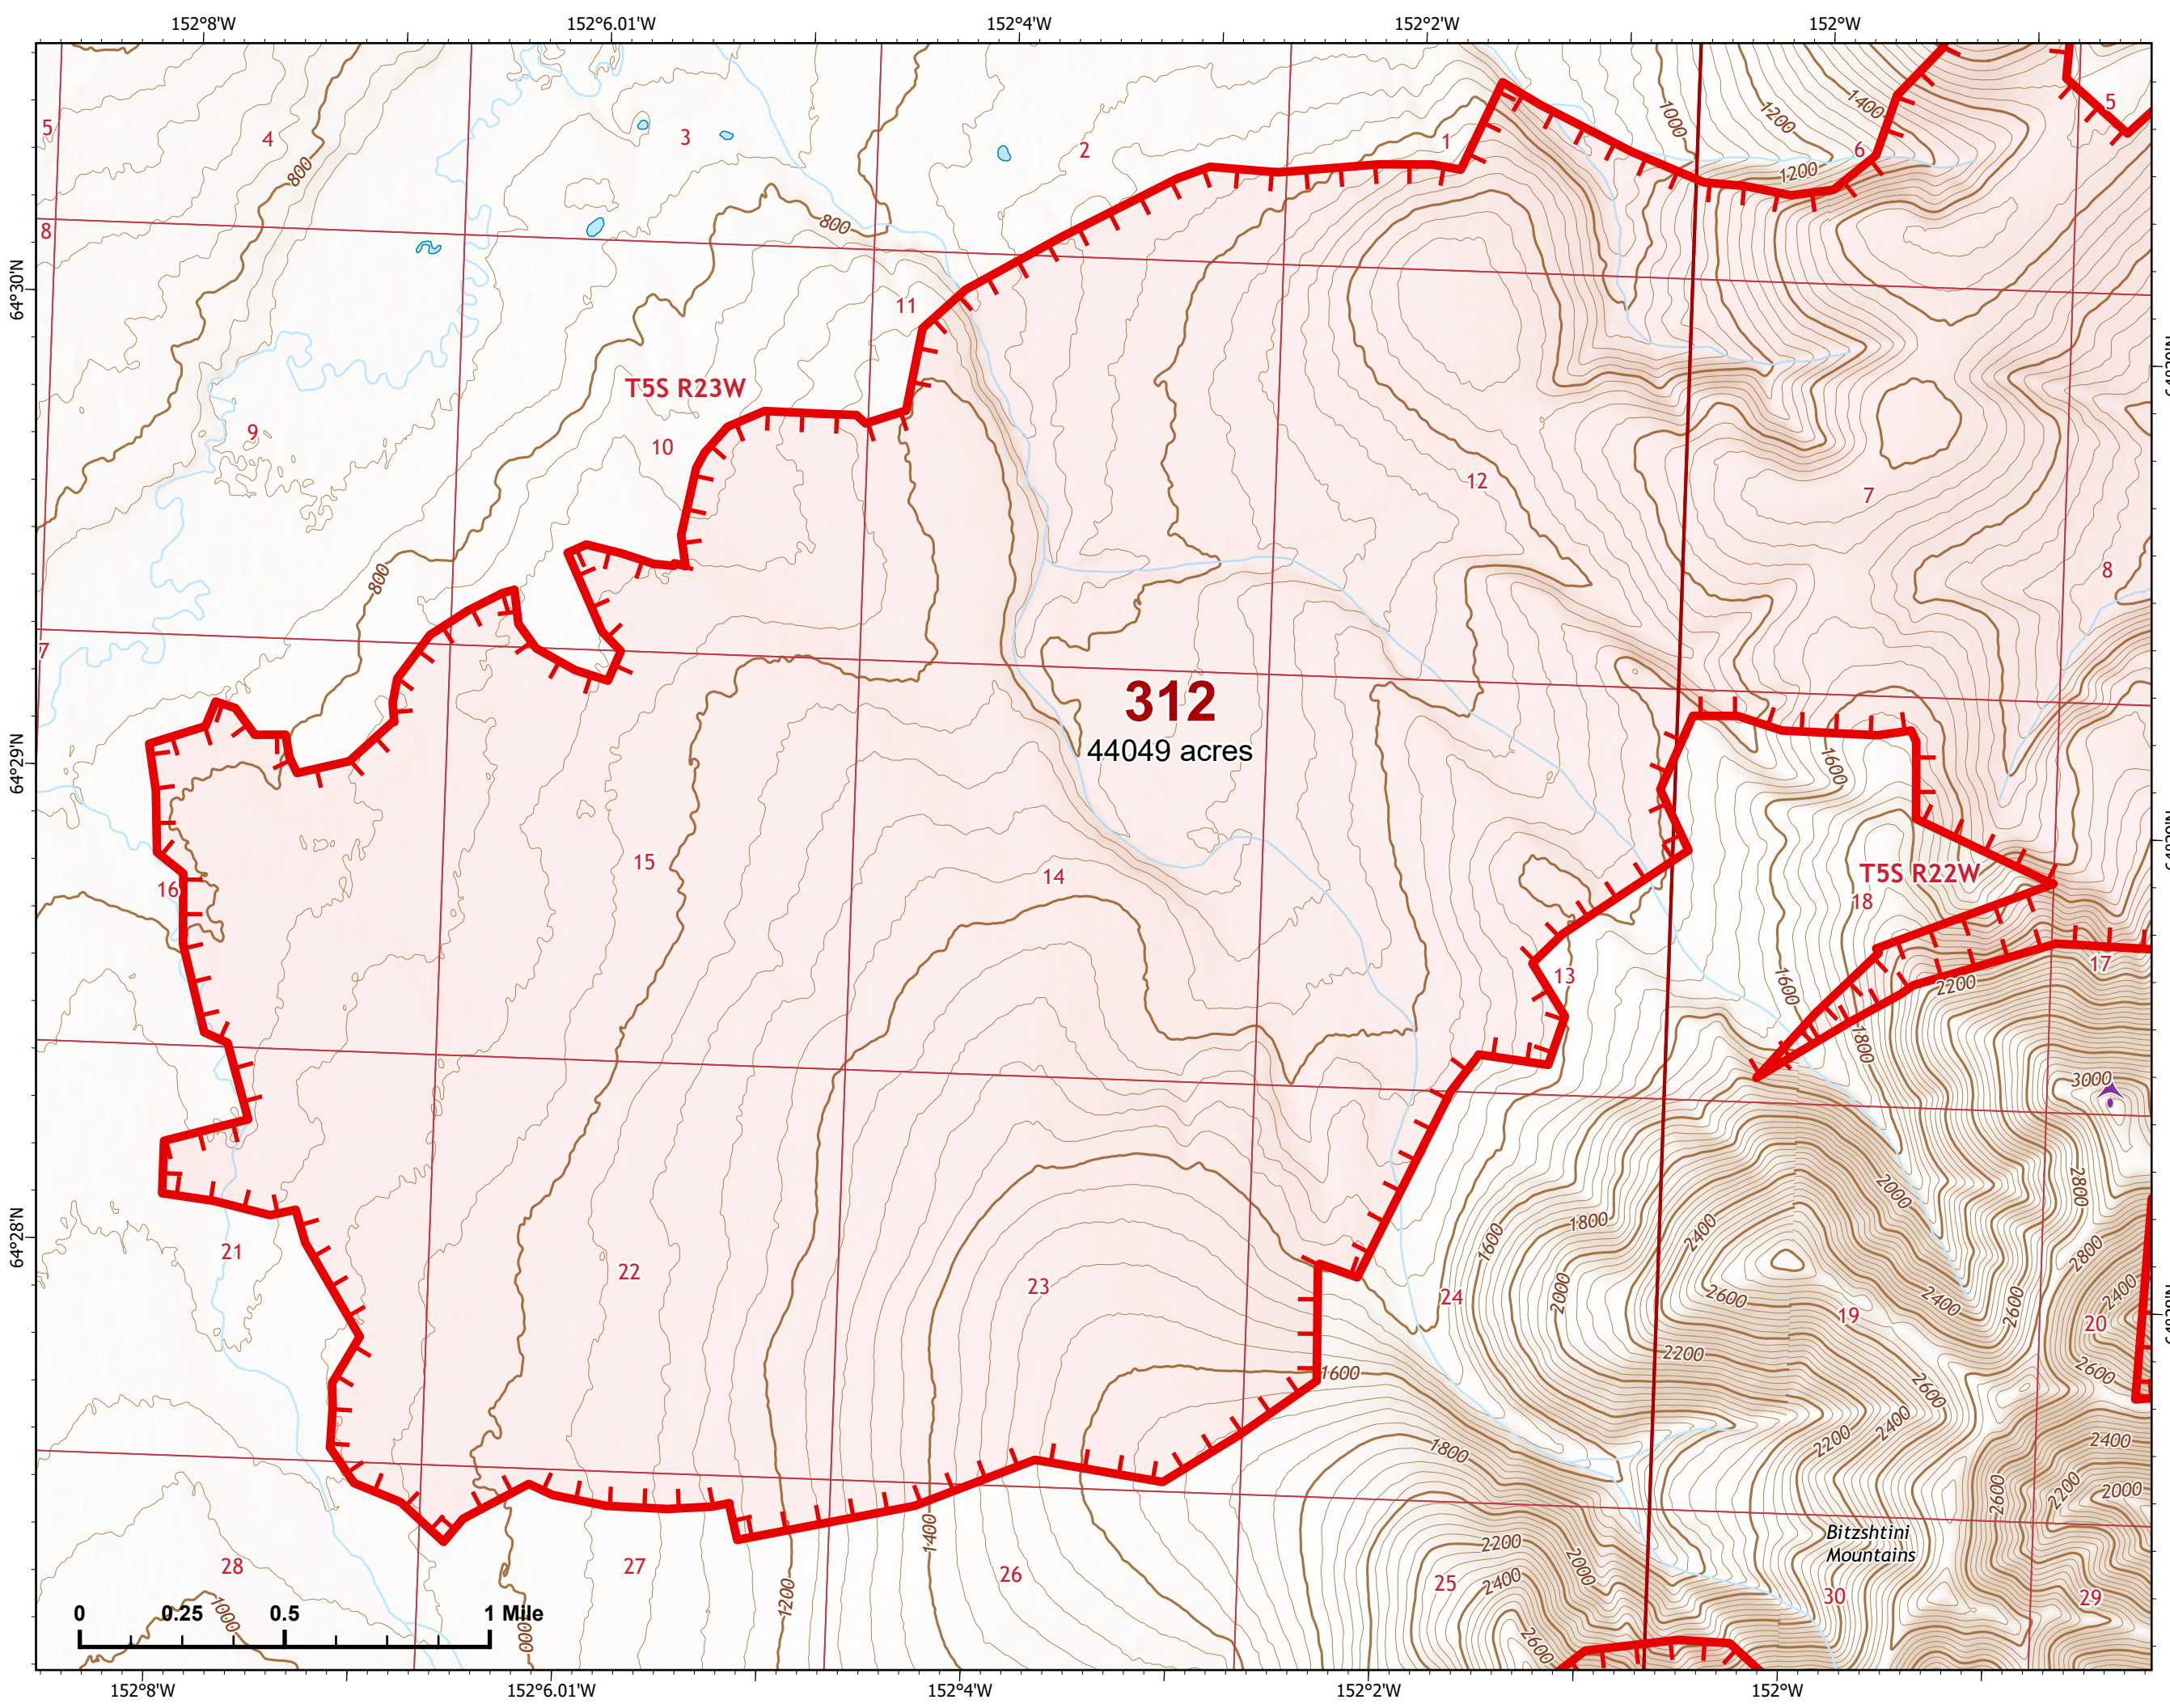

# IAP Map

Bean Complex  
AKTAD000898

07/04/2022

Fire: 312 (Bitzshitini)

Page 312 - 4

-  Wildfire Daily Fire Perimeter
-  Uncontained
-  Communications

Z. Cravens  
7/3/2022

# IAP Map

Bean Complex  
AKTAD000898

07/04/2022

Fire: 312 (Bitzshitini)

Page 312 - 5

-  Wildfire Daily Fire Perimeter
-  Uncontained

Z. Cravens  
7/3/2022