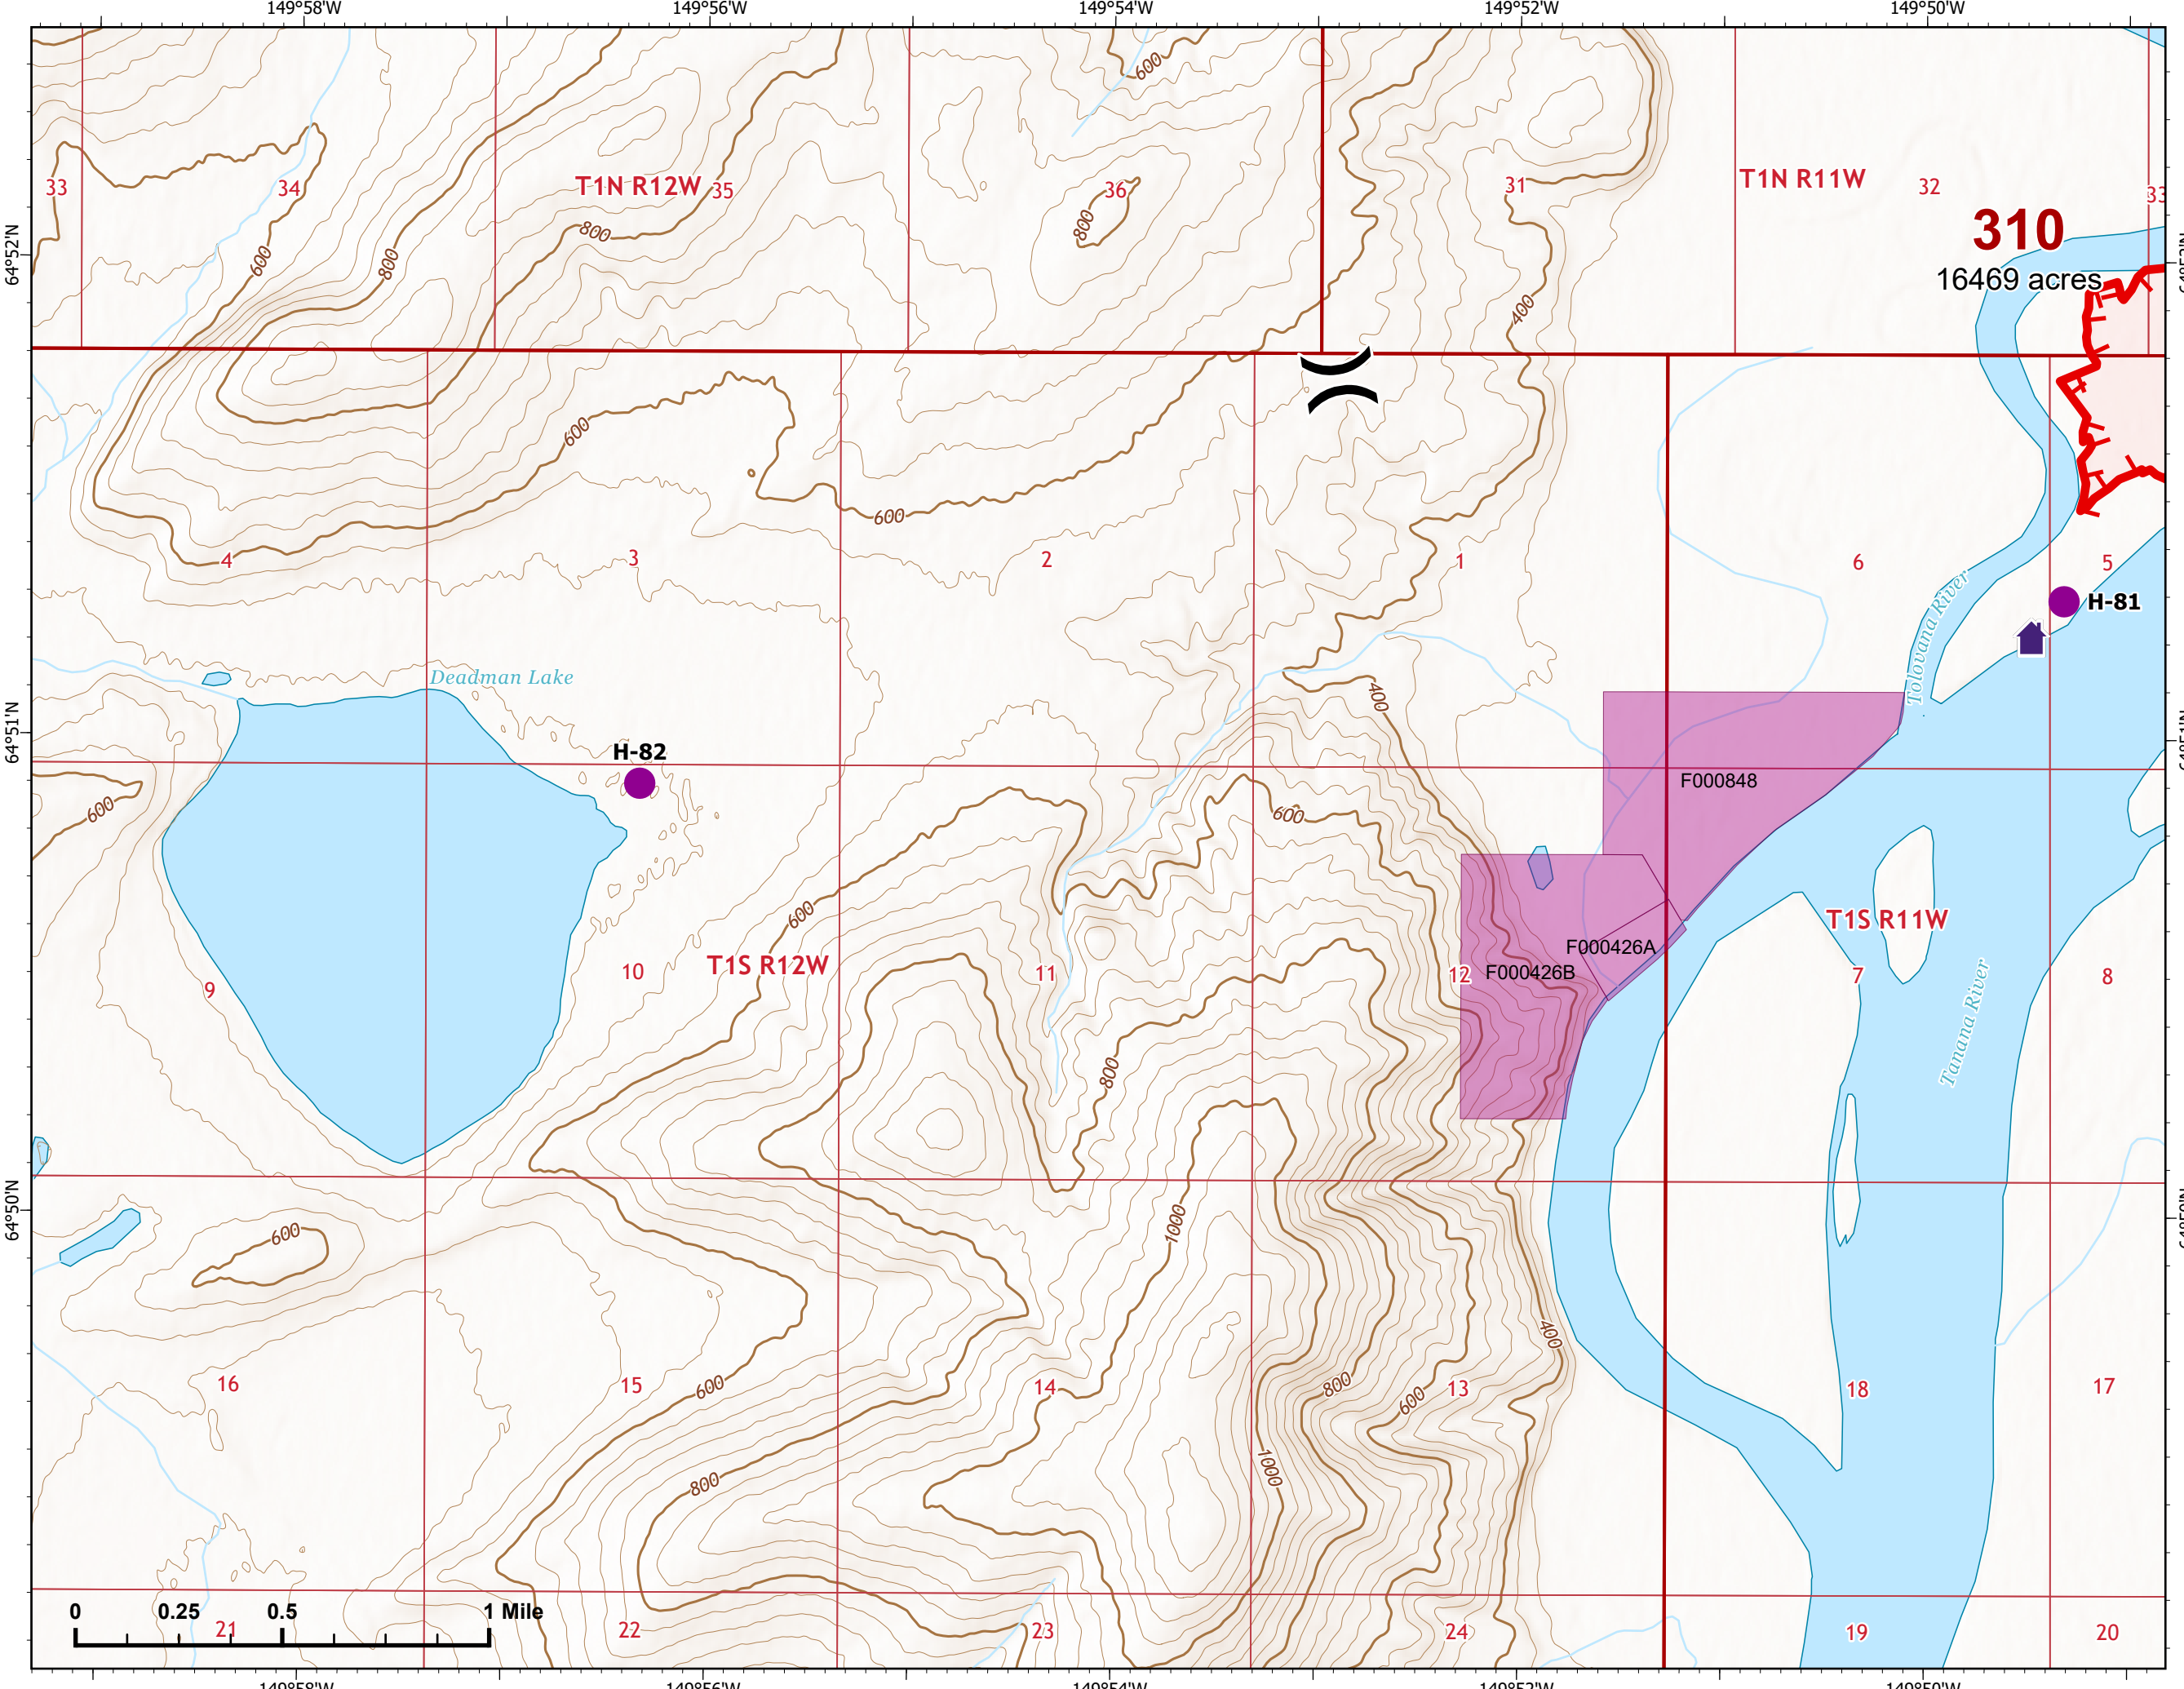

IAP Map

Bean Complex
AKTAD000898
07/04/2022

Fire: 310 (Tanana River)

Page 310 - 3

- Helispot
- ( ) Division Break
- ▭ Wildfire Daily Fire Perimeter
- ▭ Uncontained
- ▭ Native Allotments
- 🏠 Structure

Z. Cravens
7/3/2022