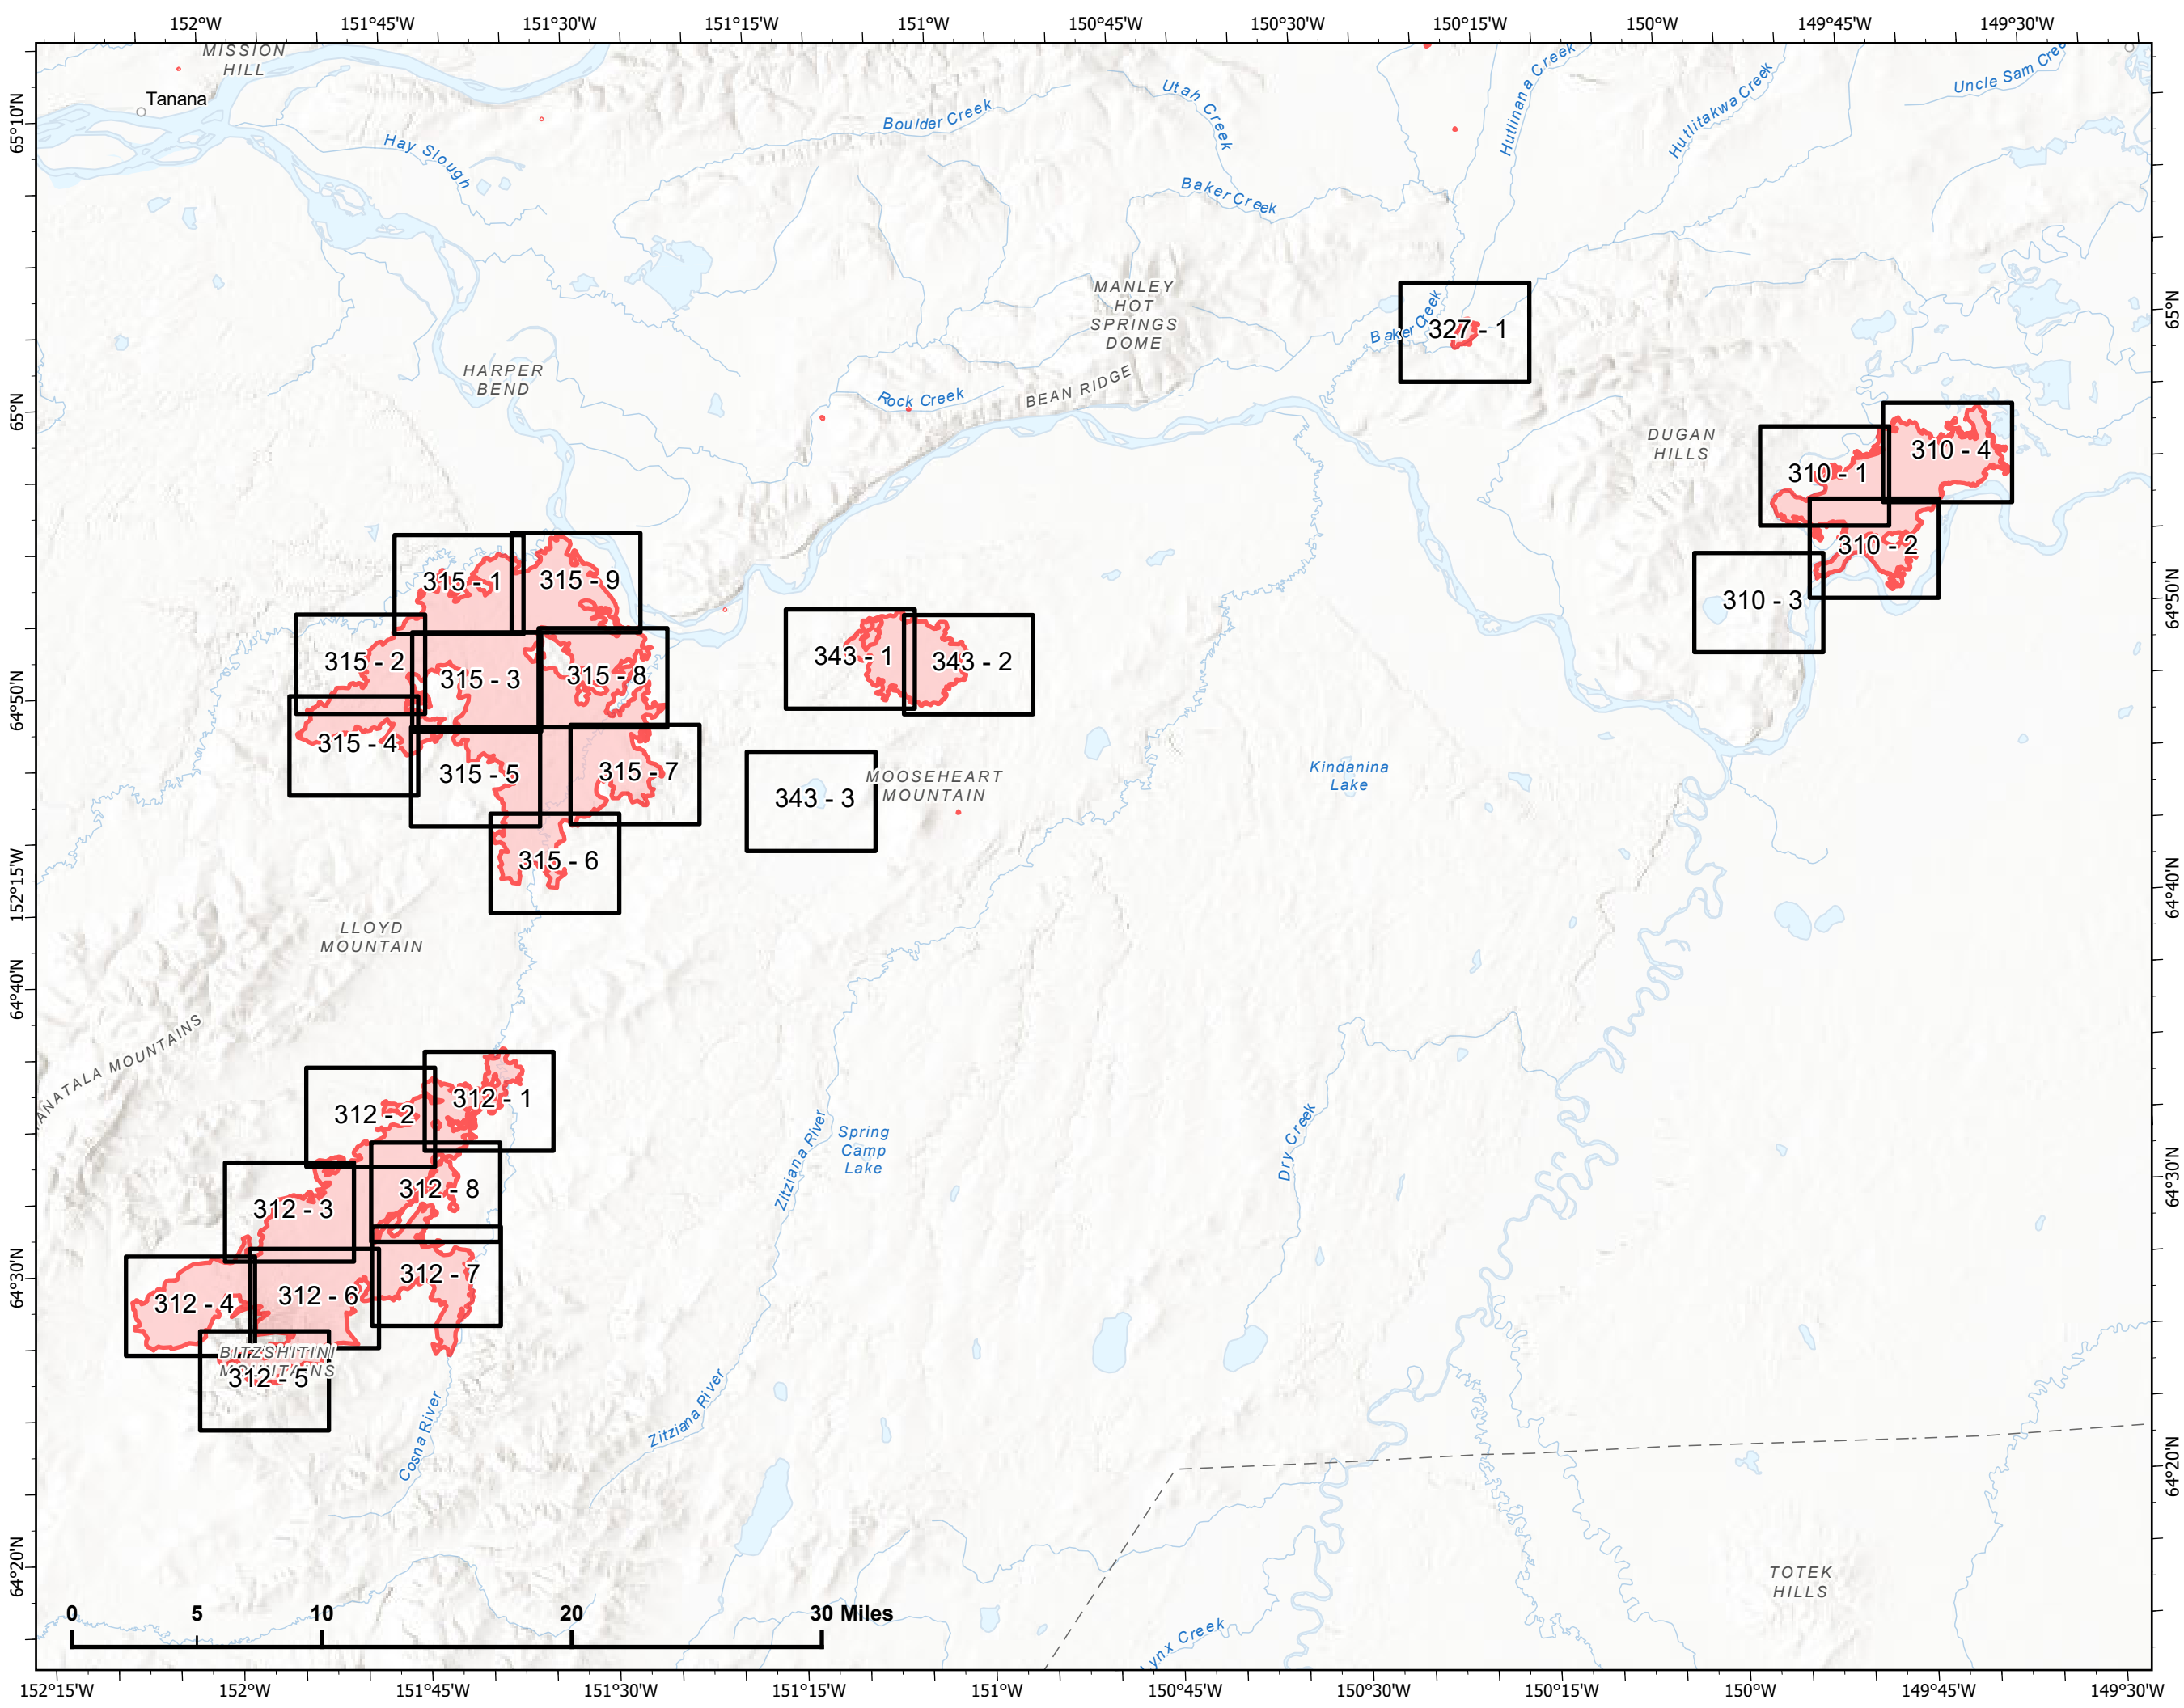

# IAP Index Map

Bean Complex  
AKTAD000898  
07/04/2022

 Wildfire Daily Fire Perimeter

Z. Cravens  
7/3/2022

# IAP Map

Bean Complex  
AKTAD000898

07/04/2022

Fire: 312 (Bitzshitini)

Page 312 - 1

-  Helispot
-  Wildfire Daily Fire Perimeter
-  Uncontained
-  Structure

Z. Cravens  
7/3/2022

# IAP Map

Bean Complex  
AKTAD000898

07/04/2022

Fire: 312 (Bitzshitini)

Page 312 - 2

-  Helispot
-  Wildfire Daily Fire Perimeter
-  Uncontained

Z. Cravens  
7/3/2022