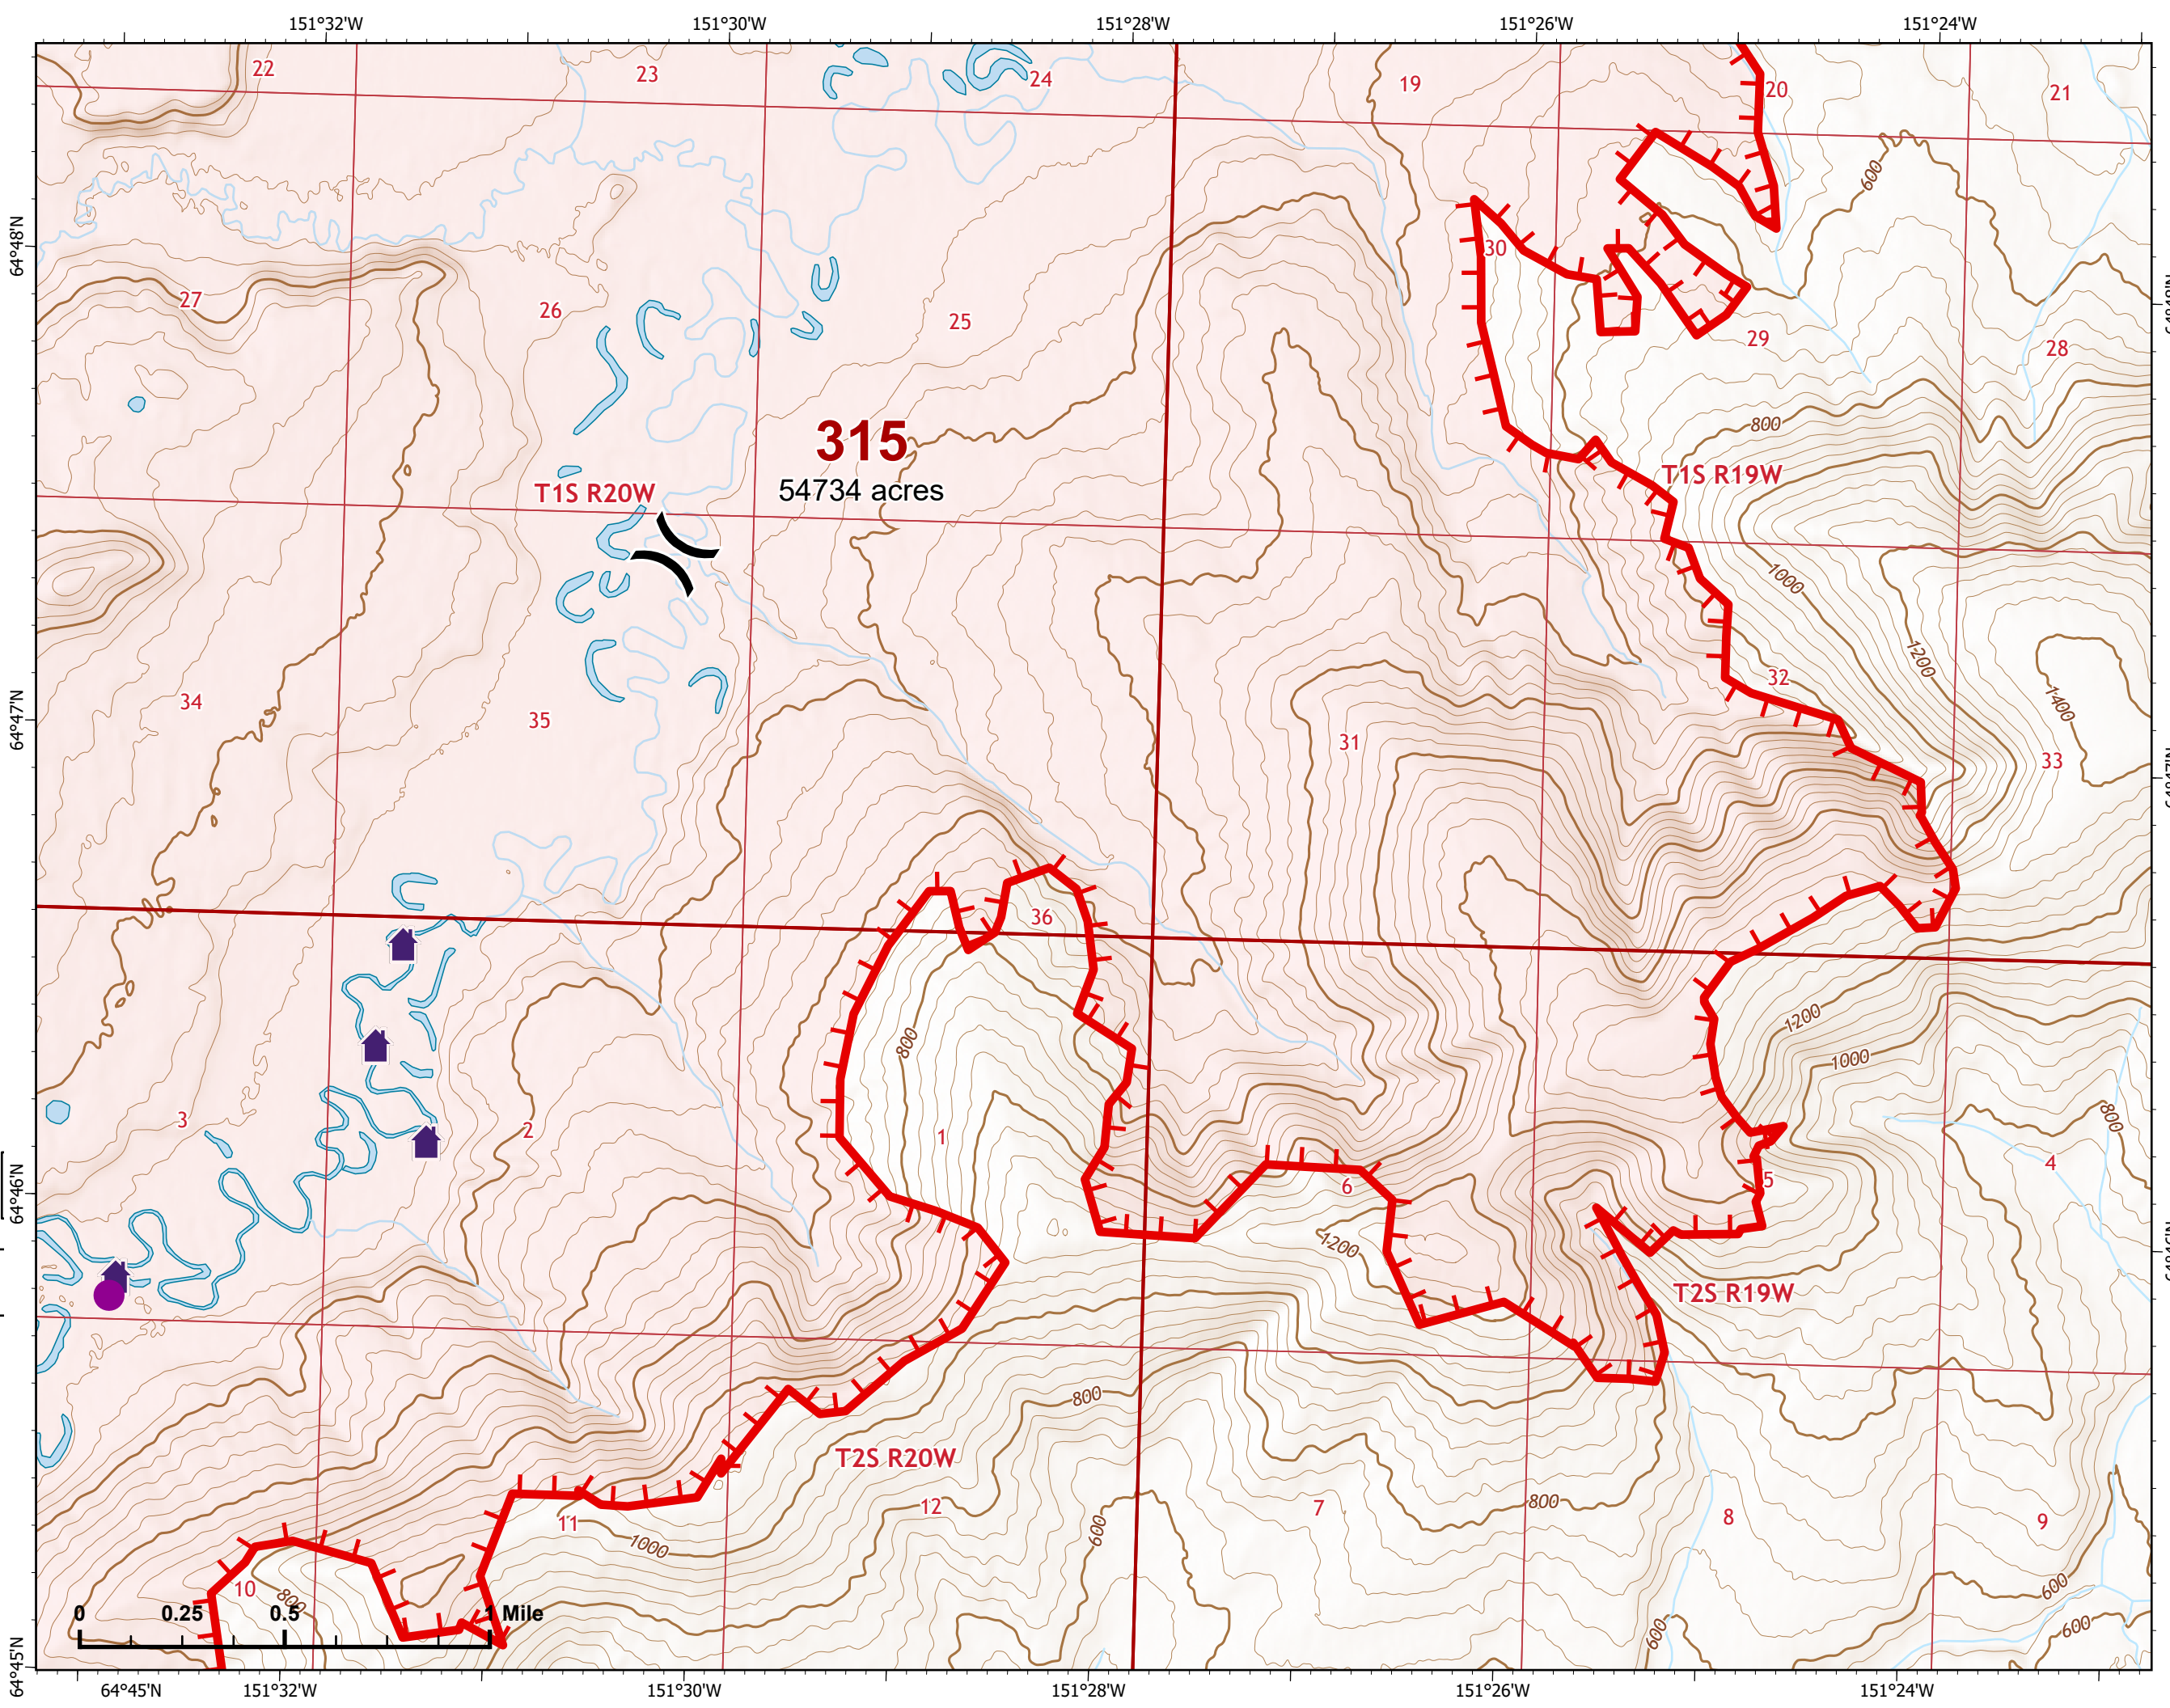

# IAP Map

Bean Complex  
AKTAD000898

07/04/2022

Fire: 315 (Chitanana)

Page 315 - 7

-  Helispot
-  Wildfire Daily Fire Perimeter
-  Uncontained
-  Structure

Z. Cravens  
7/3/2022

# IAP Map

Bean Complex  
AKTAD000898  
07/04/2022

Fire: 315 (Chitanana)

Page 315 - 8

-  Helispot
-  Division Break
-  Wildfire Daily Fire Perimeter
-  Uncontained
-  Structure

Z. Cravens  
7/3/2022

NORTHWEST INCIDENT MANAGEMENT TEAM