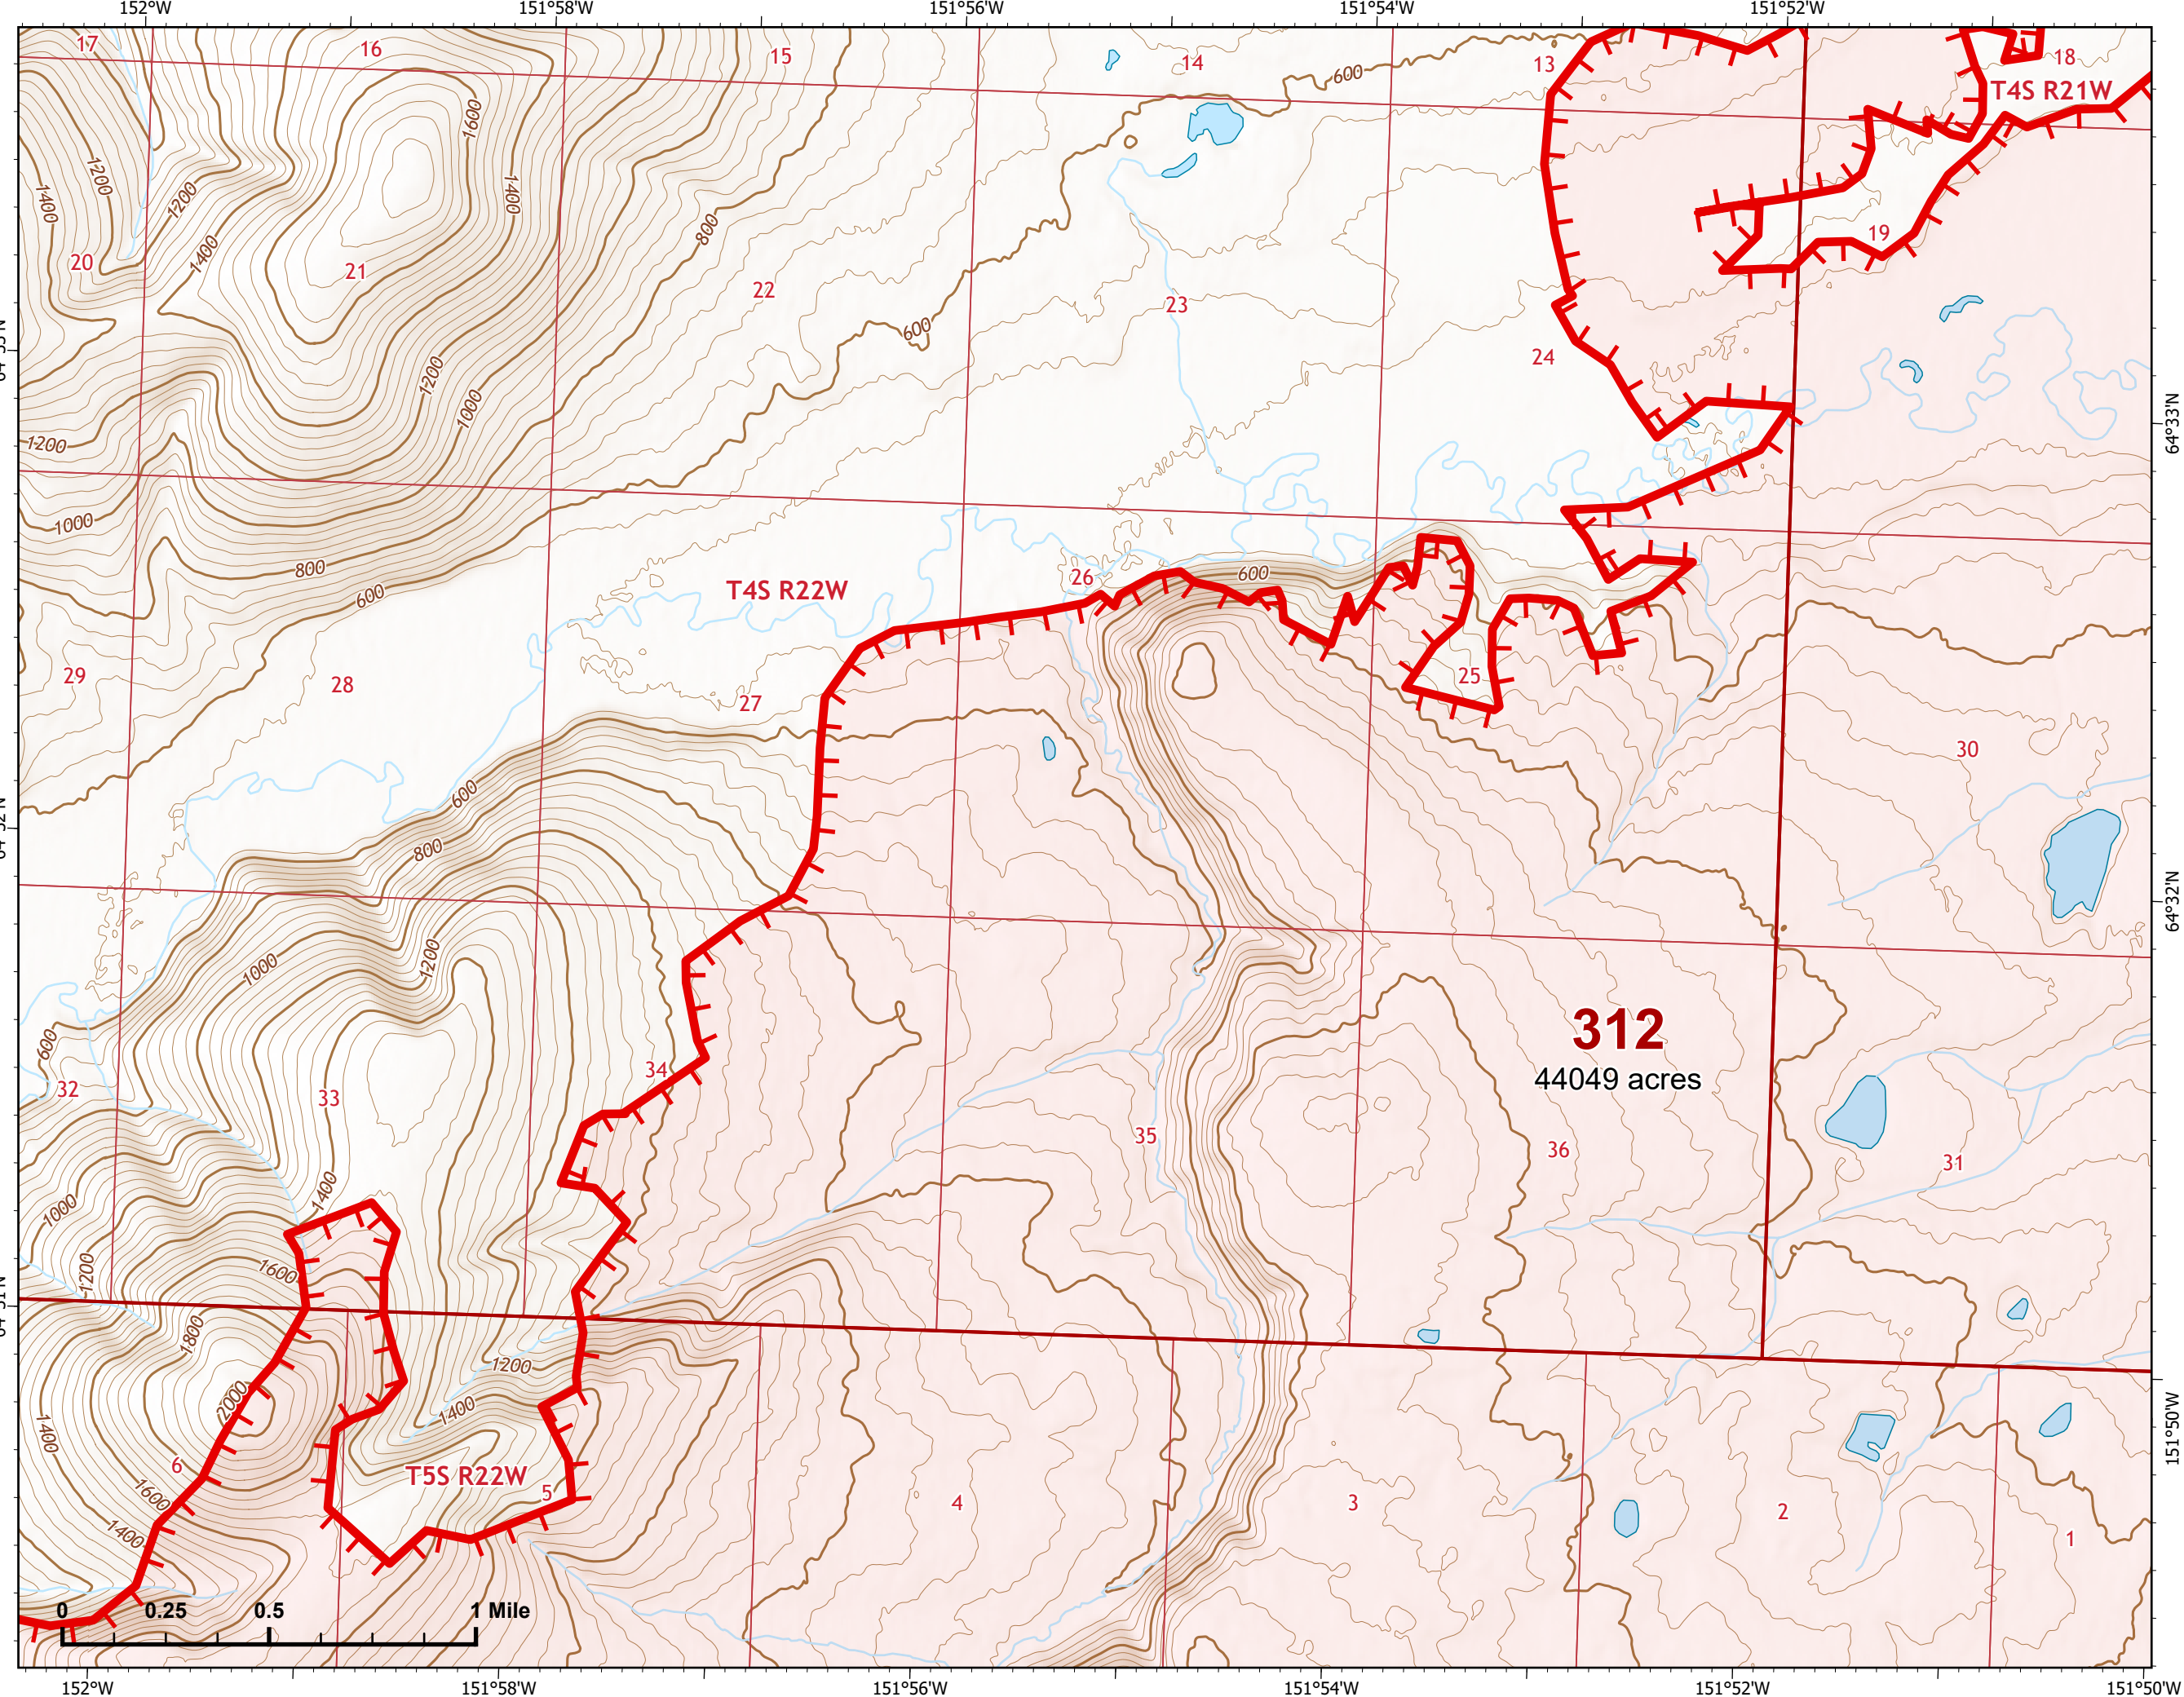

# IAP Map

Bean Complex  
AKTAD000898

07/04/2022

Fire: 312 (Bitzshitini)

Page 312 - 3

-  Wildfire Daily Fire Perimeter
-  Uncontained

Z. Cravens  
7/3/2022