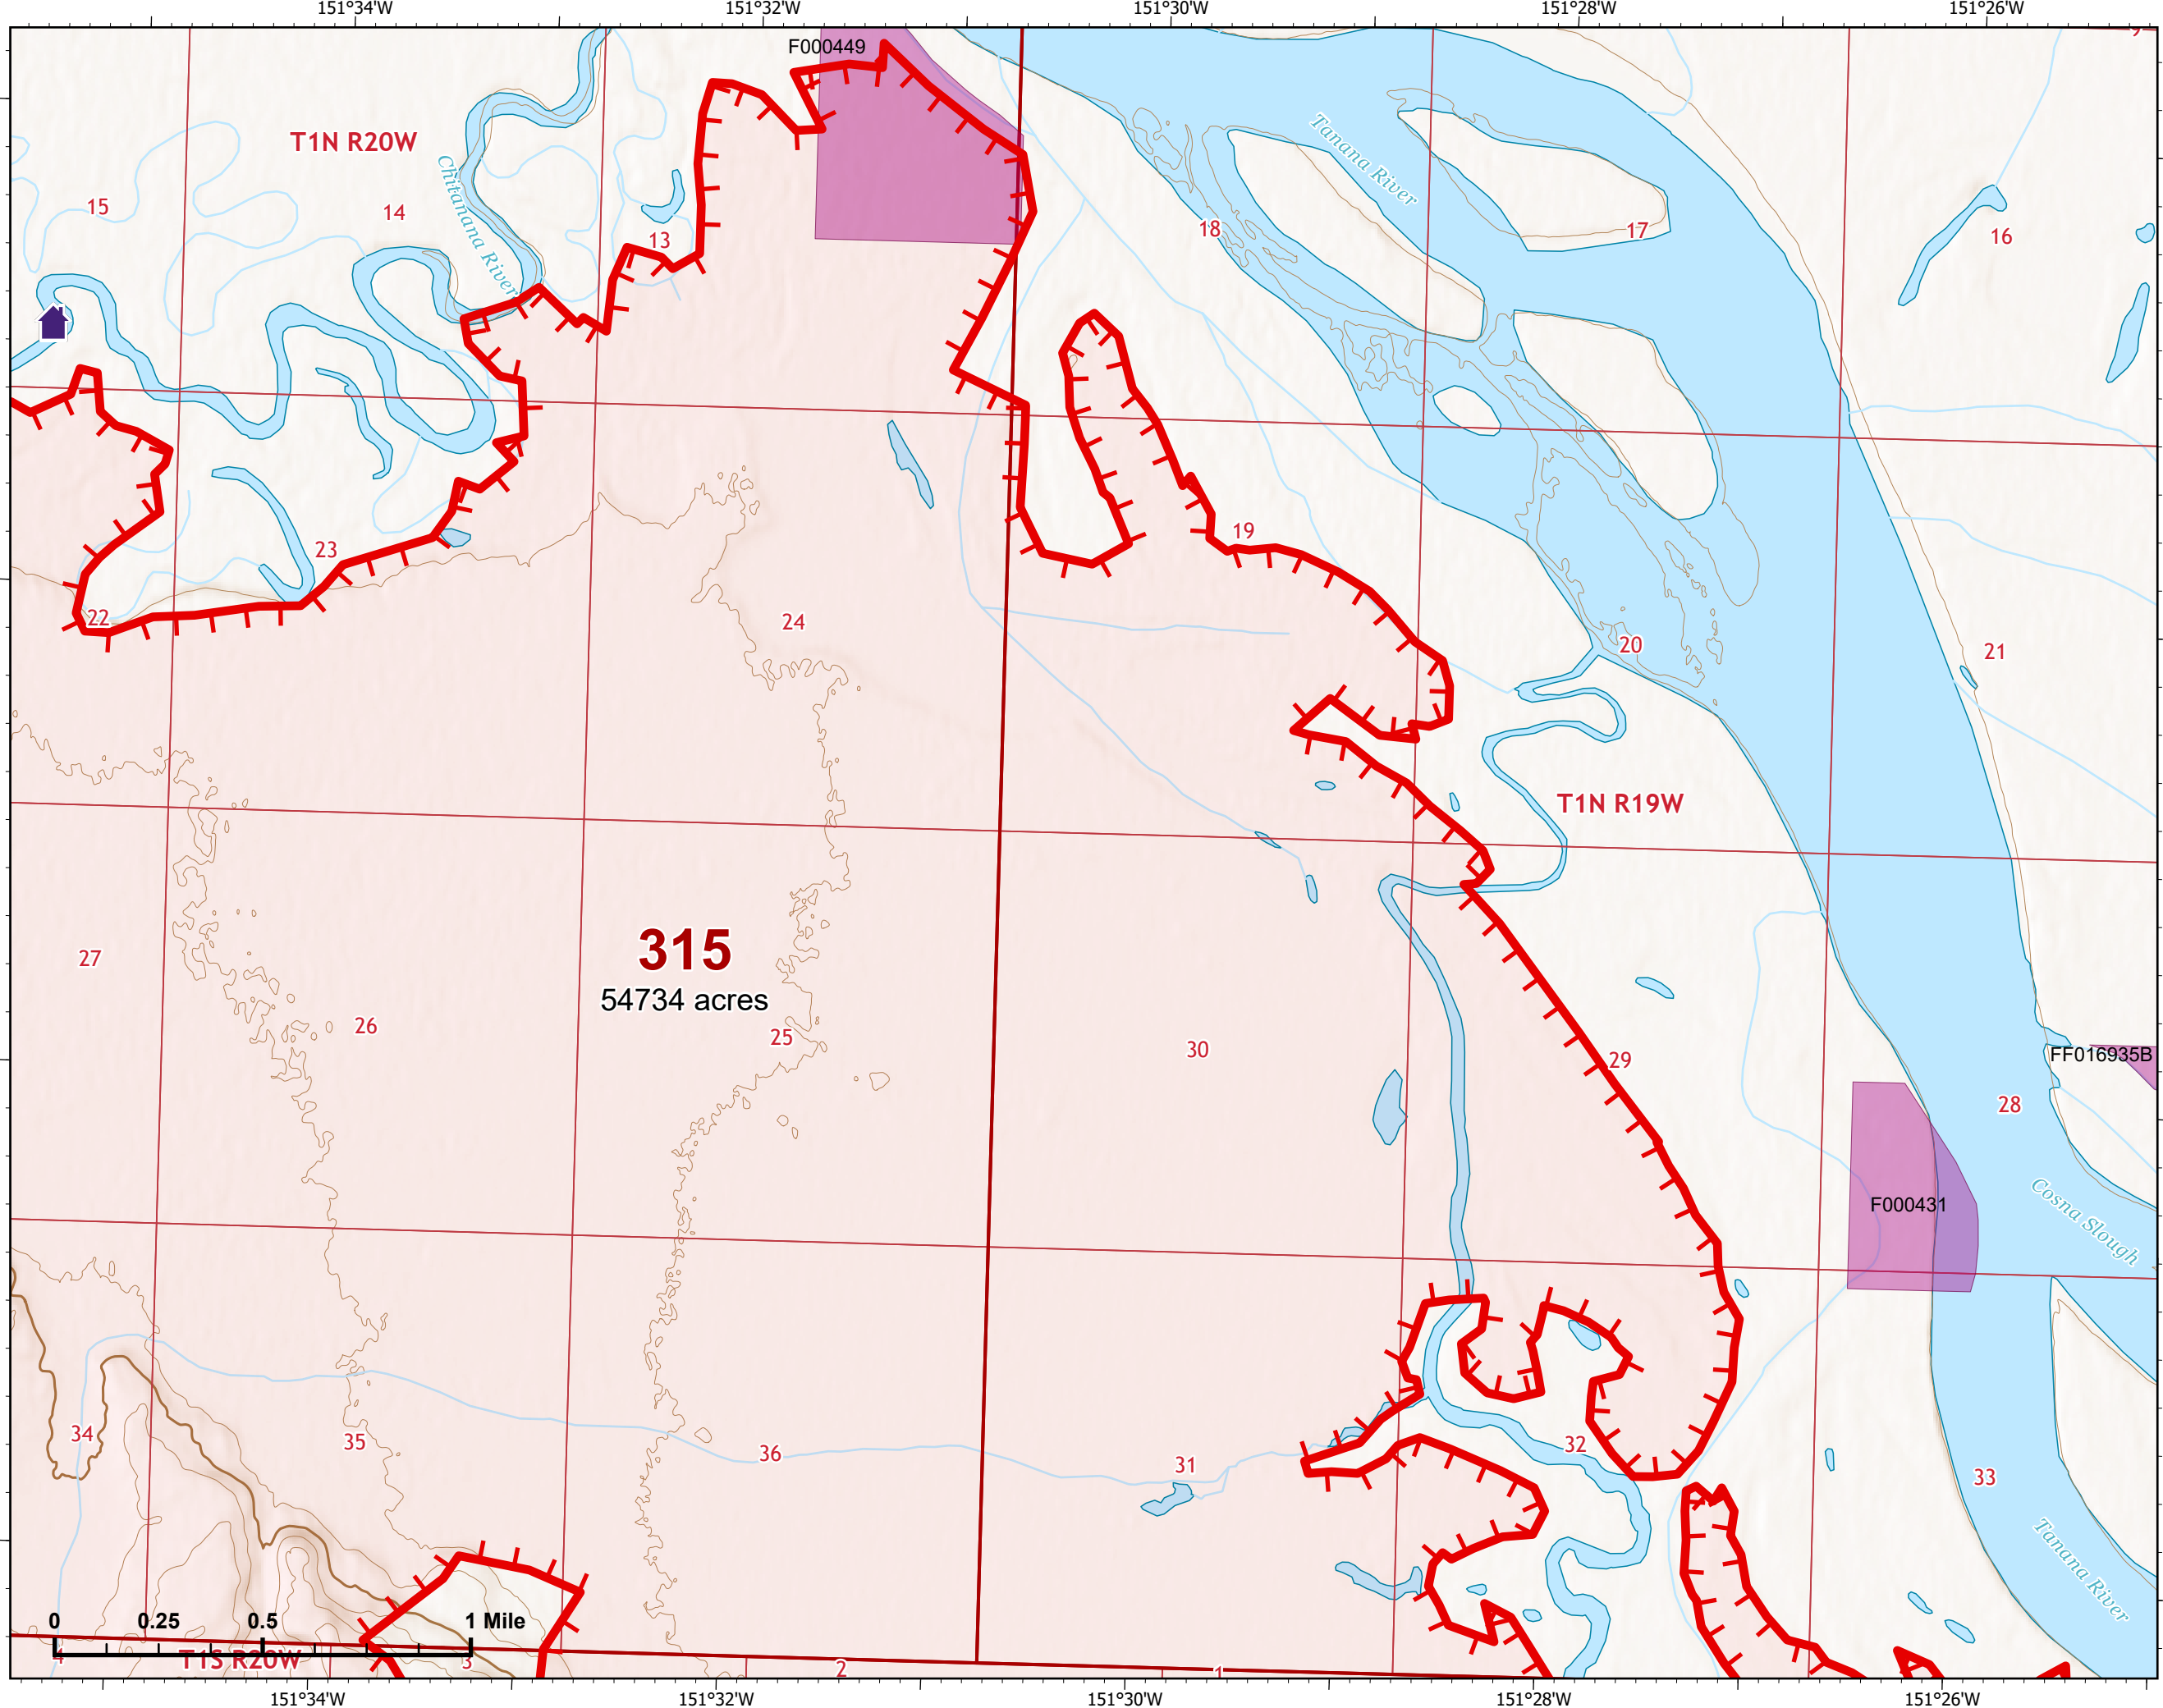

# IAP Map

Bean Complex  
AKTAD000898

07/04/2022

Fire: 315 (Chitanana )

Page 315 - 10

-  Wildfire Daily Fire Perimeter
-  Uncontained
-  Native Allotments
-  Structure

Z. Cravens  
7/3/2022