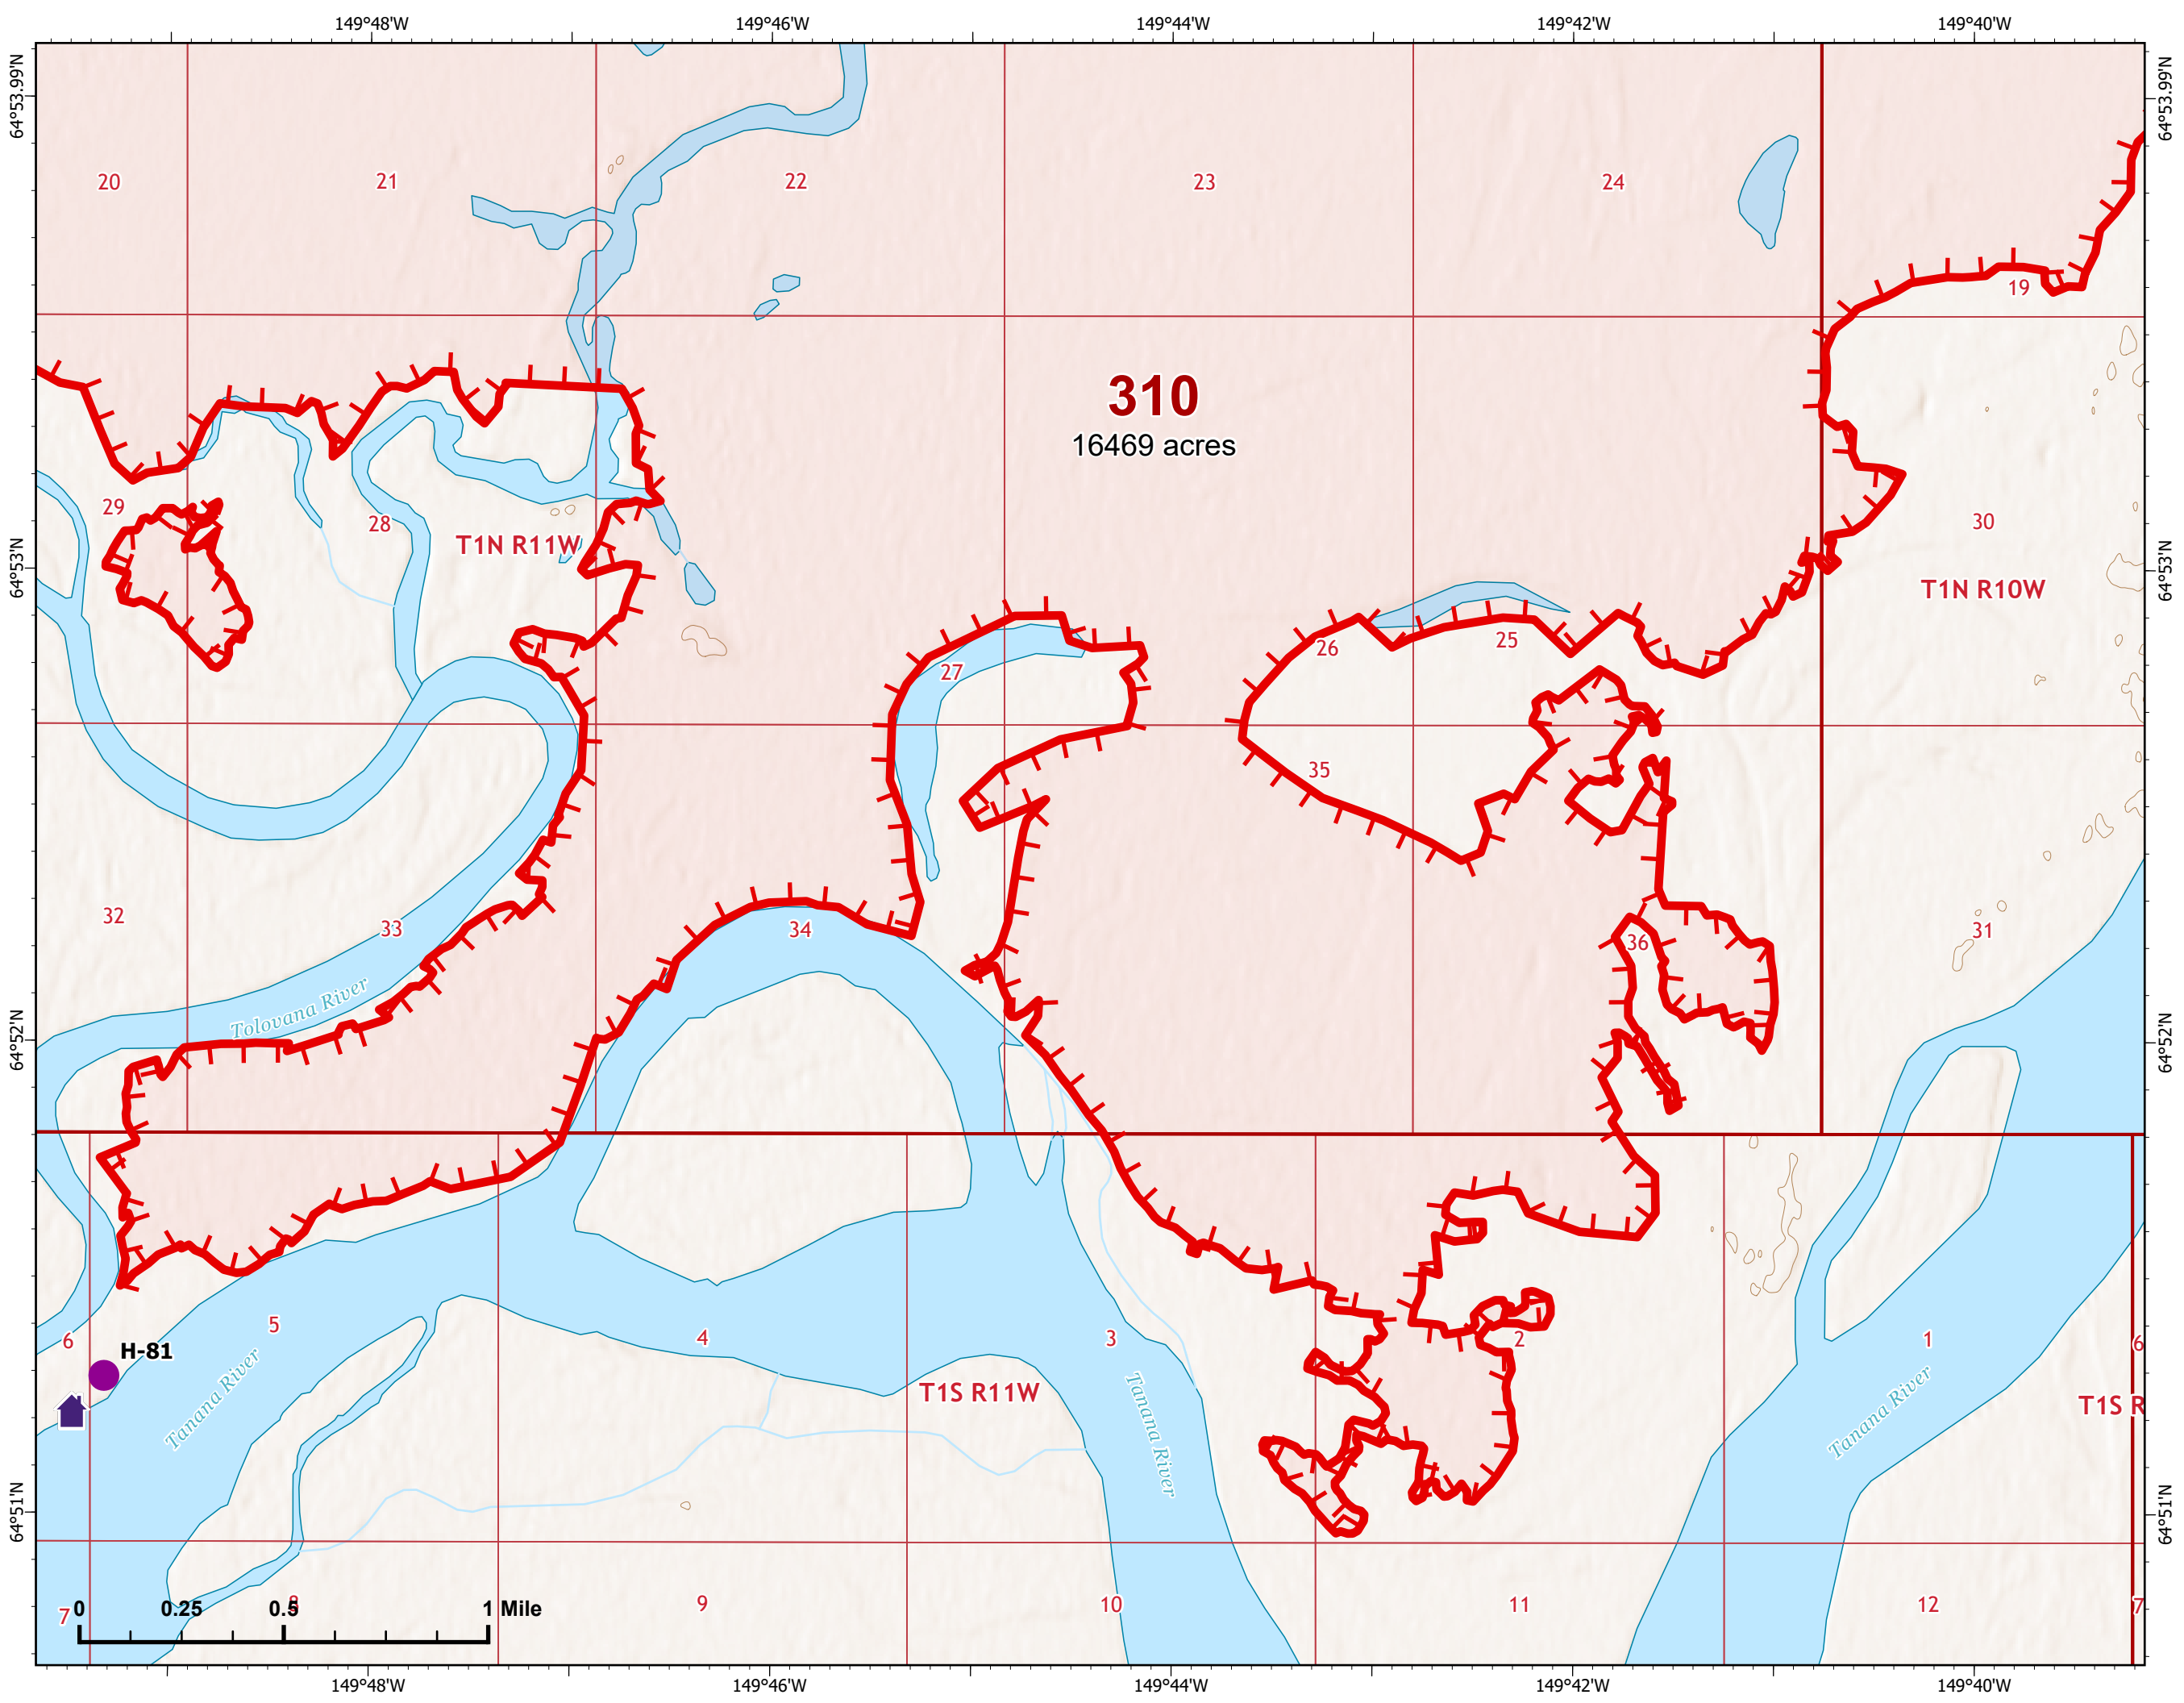

# IAP Map

Bean Complex  
AKTAD000898  
07/04/2022

Fire: 310 (Tanana River)

Page 310 - 1

-  Wildfire Daily Fire Perimeter
-  Uncontained

**310**  
16469 acres

Z. Cravens  
7/3/2022

# IAP Map

Bean Complex  
AKTAD000898  
07/04/2022

Fire: 310 (Tanana River)

Page 310 - 2

-  Helispot
-  Wildfire Daily Fire Perimeter
-  Uncontained
-  Structure

**310**  
16469 acres

T1N R11W

T1N R10W

T1S R11W

T1S R

Tolovana River

Tanana River

Tanana River

Tanana River

Z. Cravens  
7/3/2022