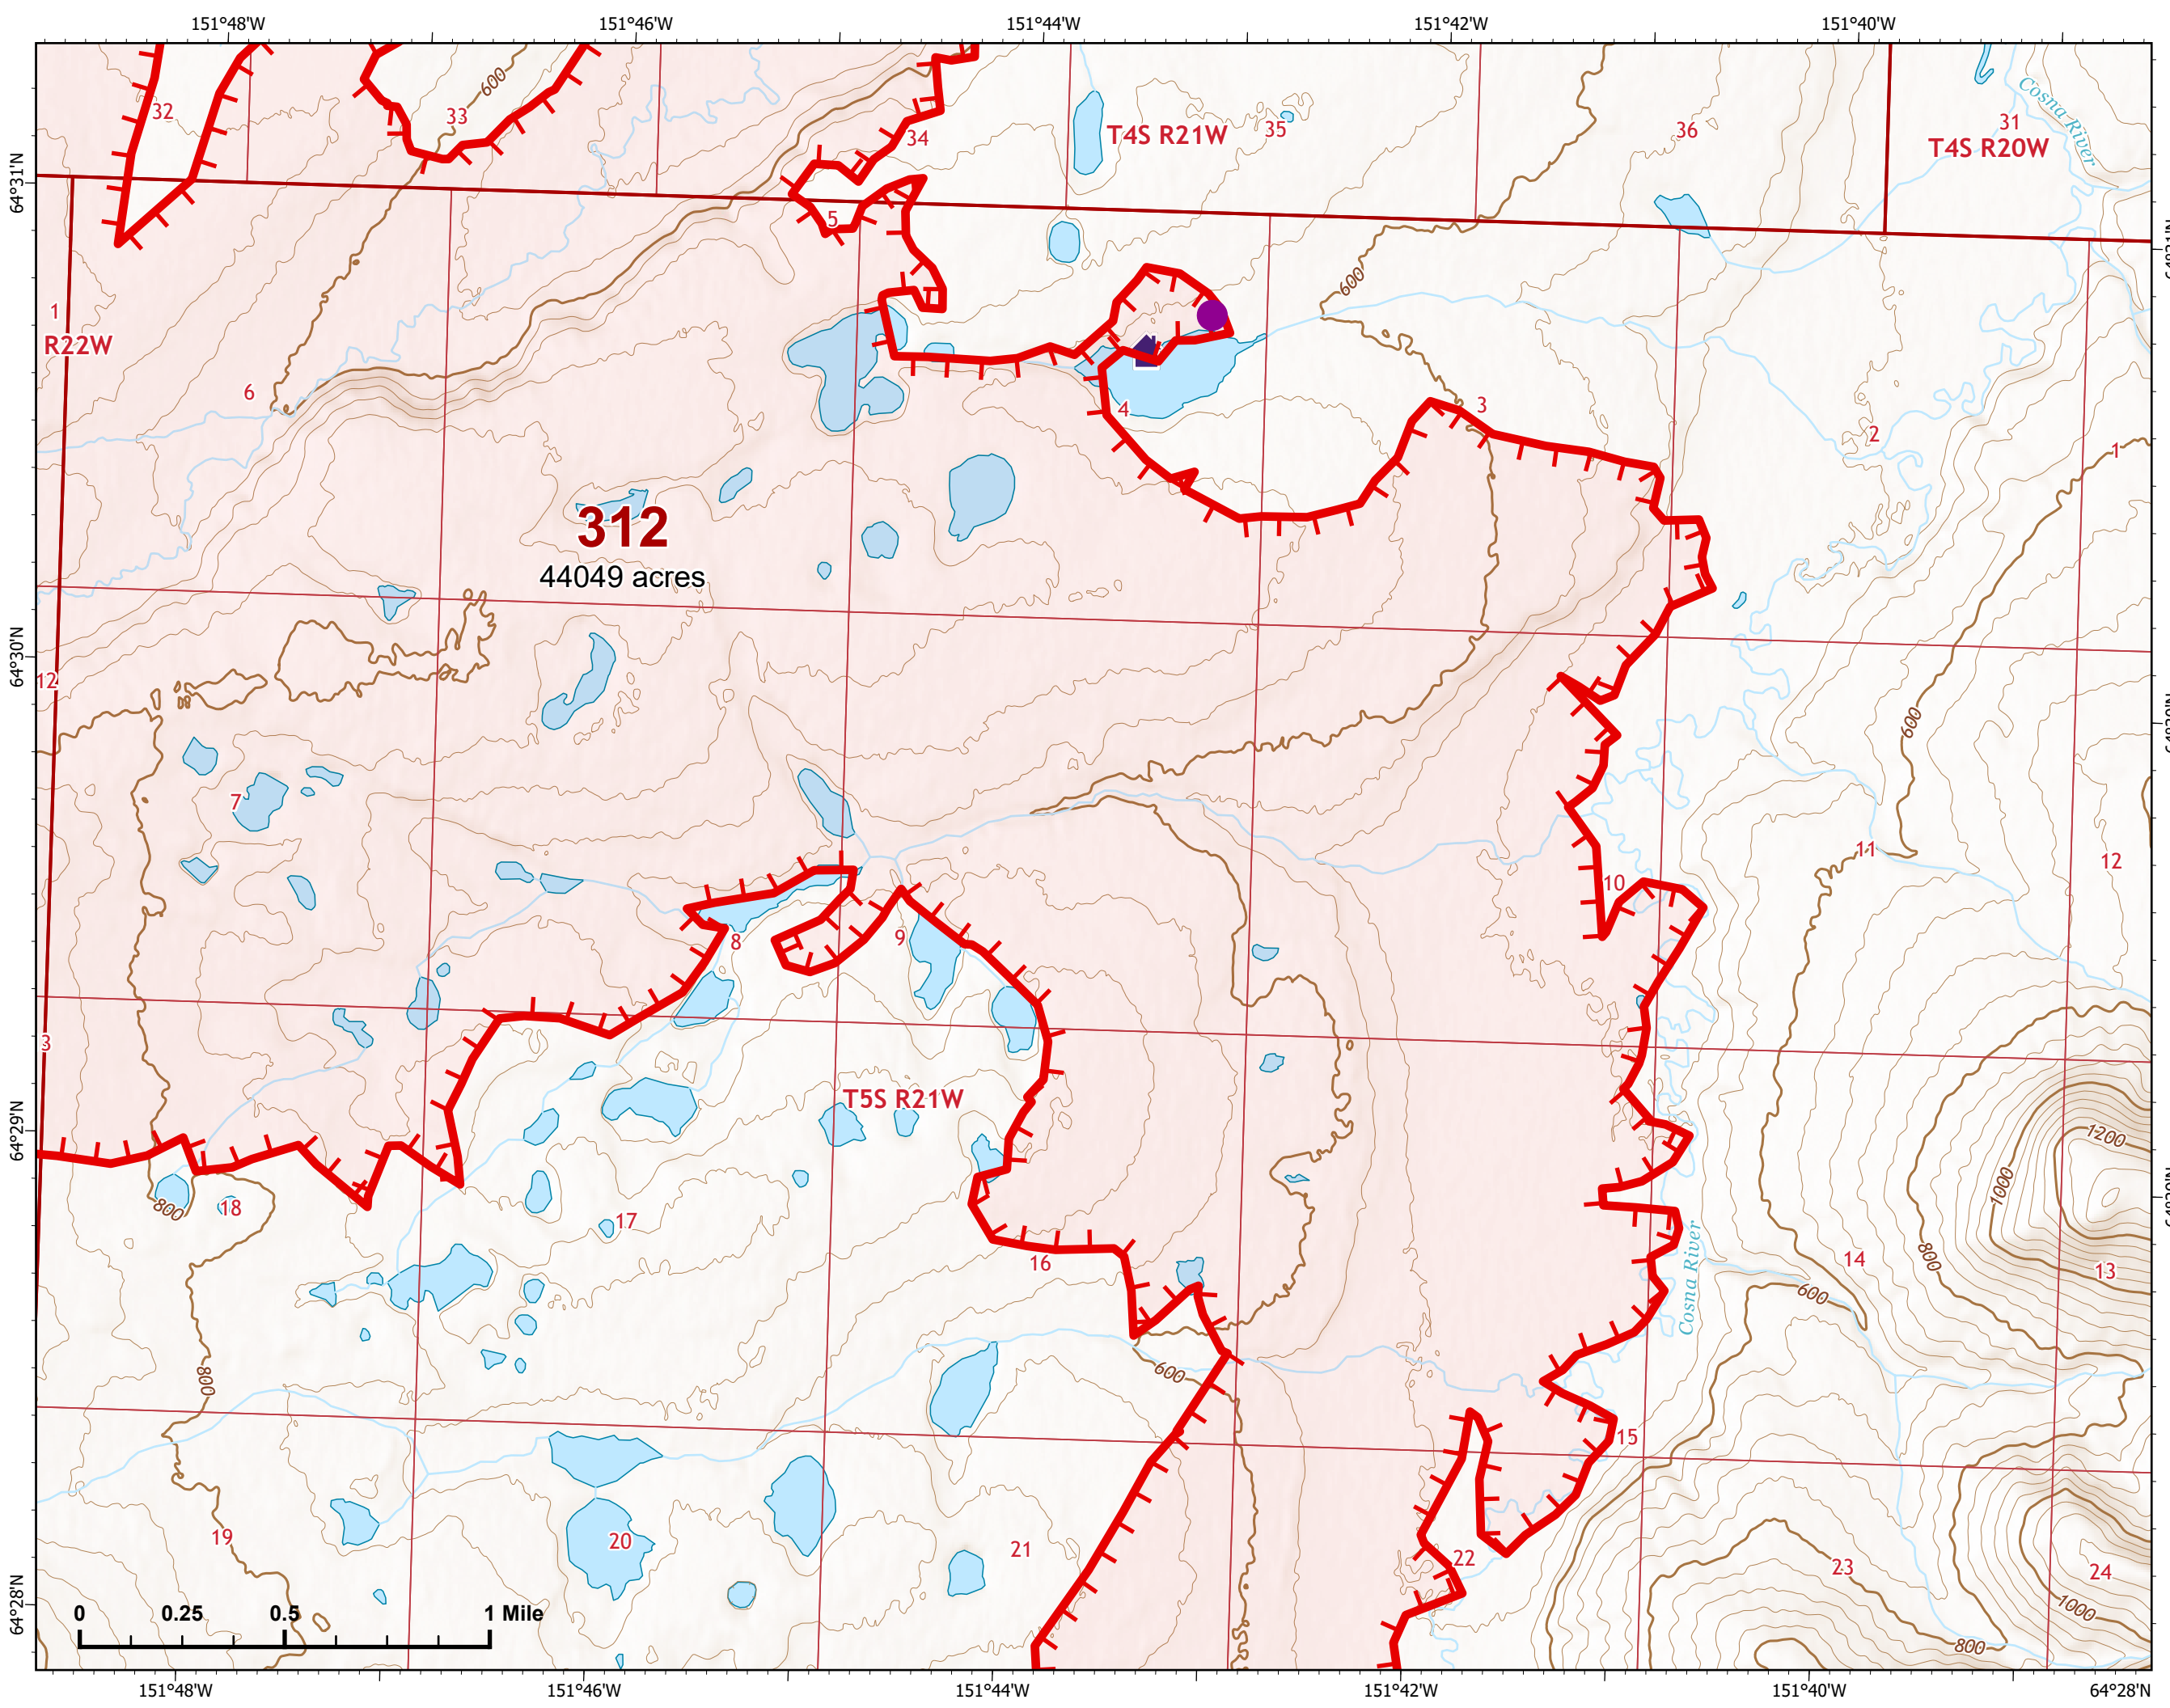

# IAP Map

Bean Complex  
AKTAD000898

07/04/2022

Fire: 312 (Bitzshitini)

Page 312 - 8

-  Helispot
-  Wildfire Daily Fire Perimeter
-  Uncontained
-  Structure

Z. Cravens  
7/3/2022