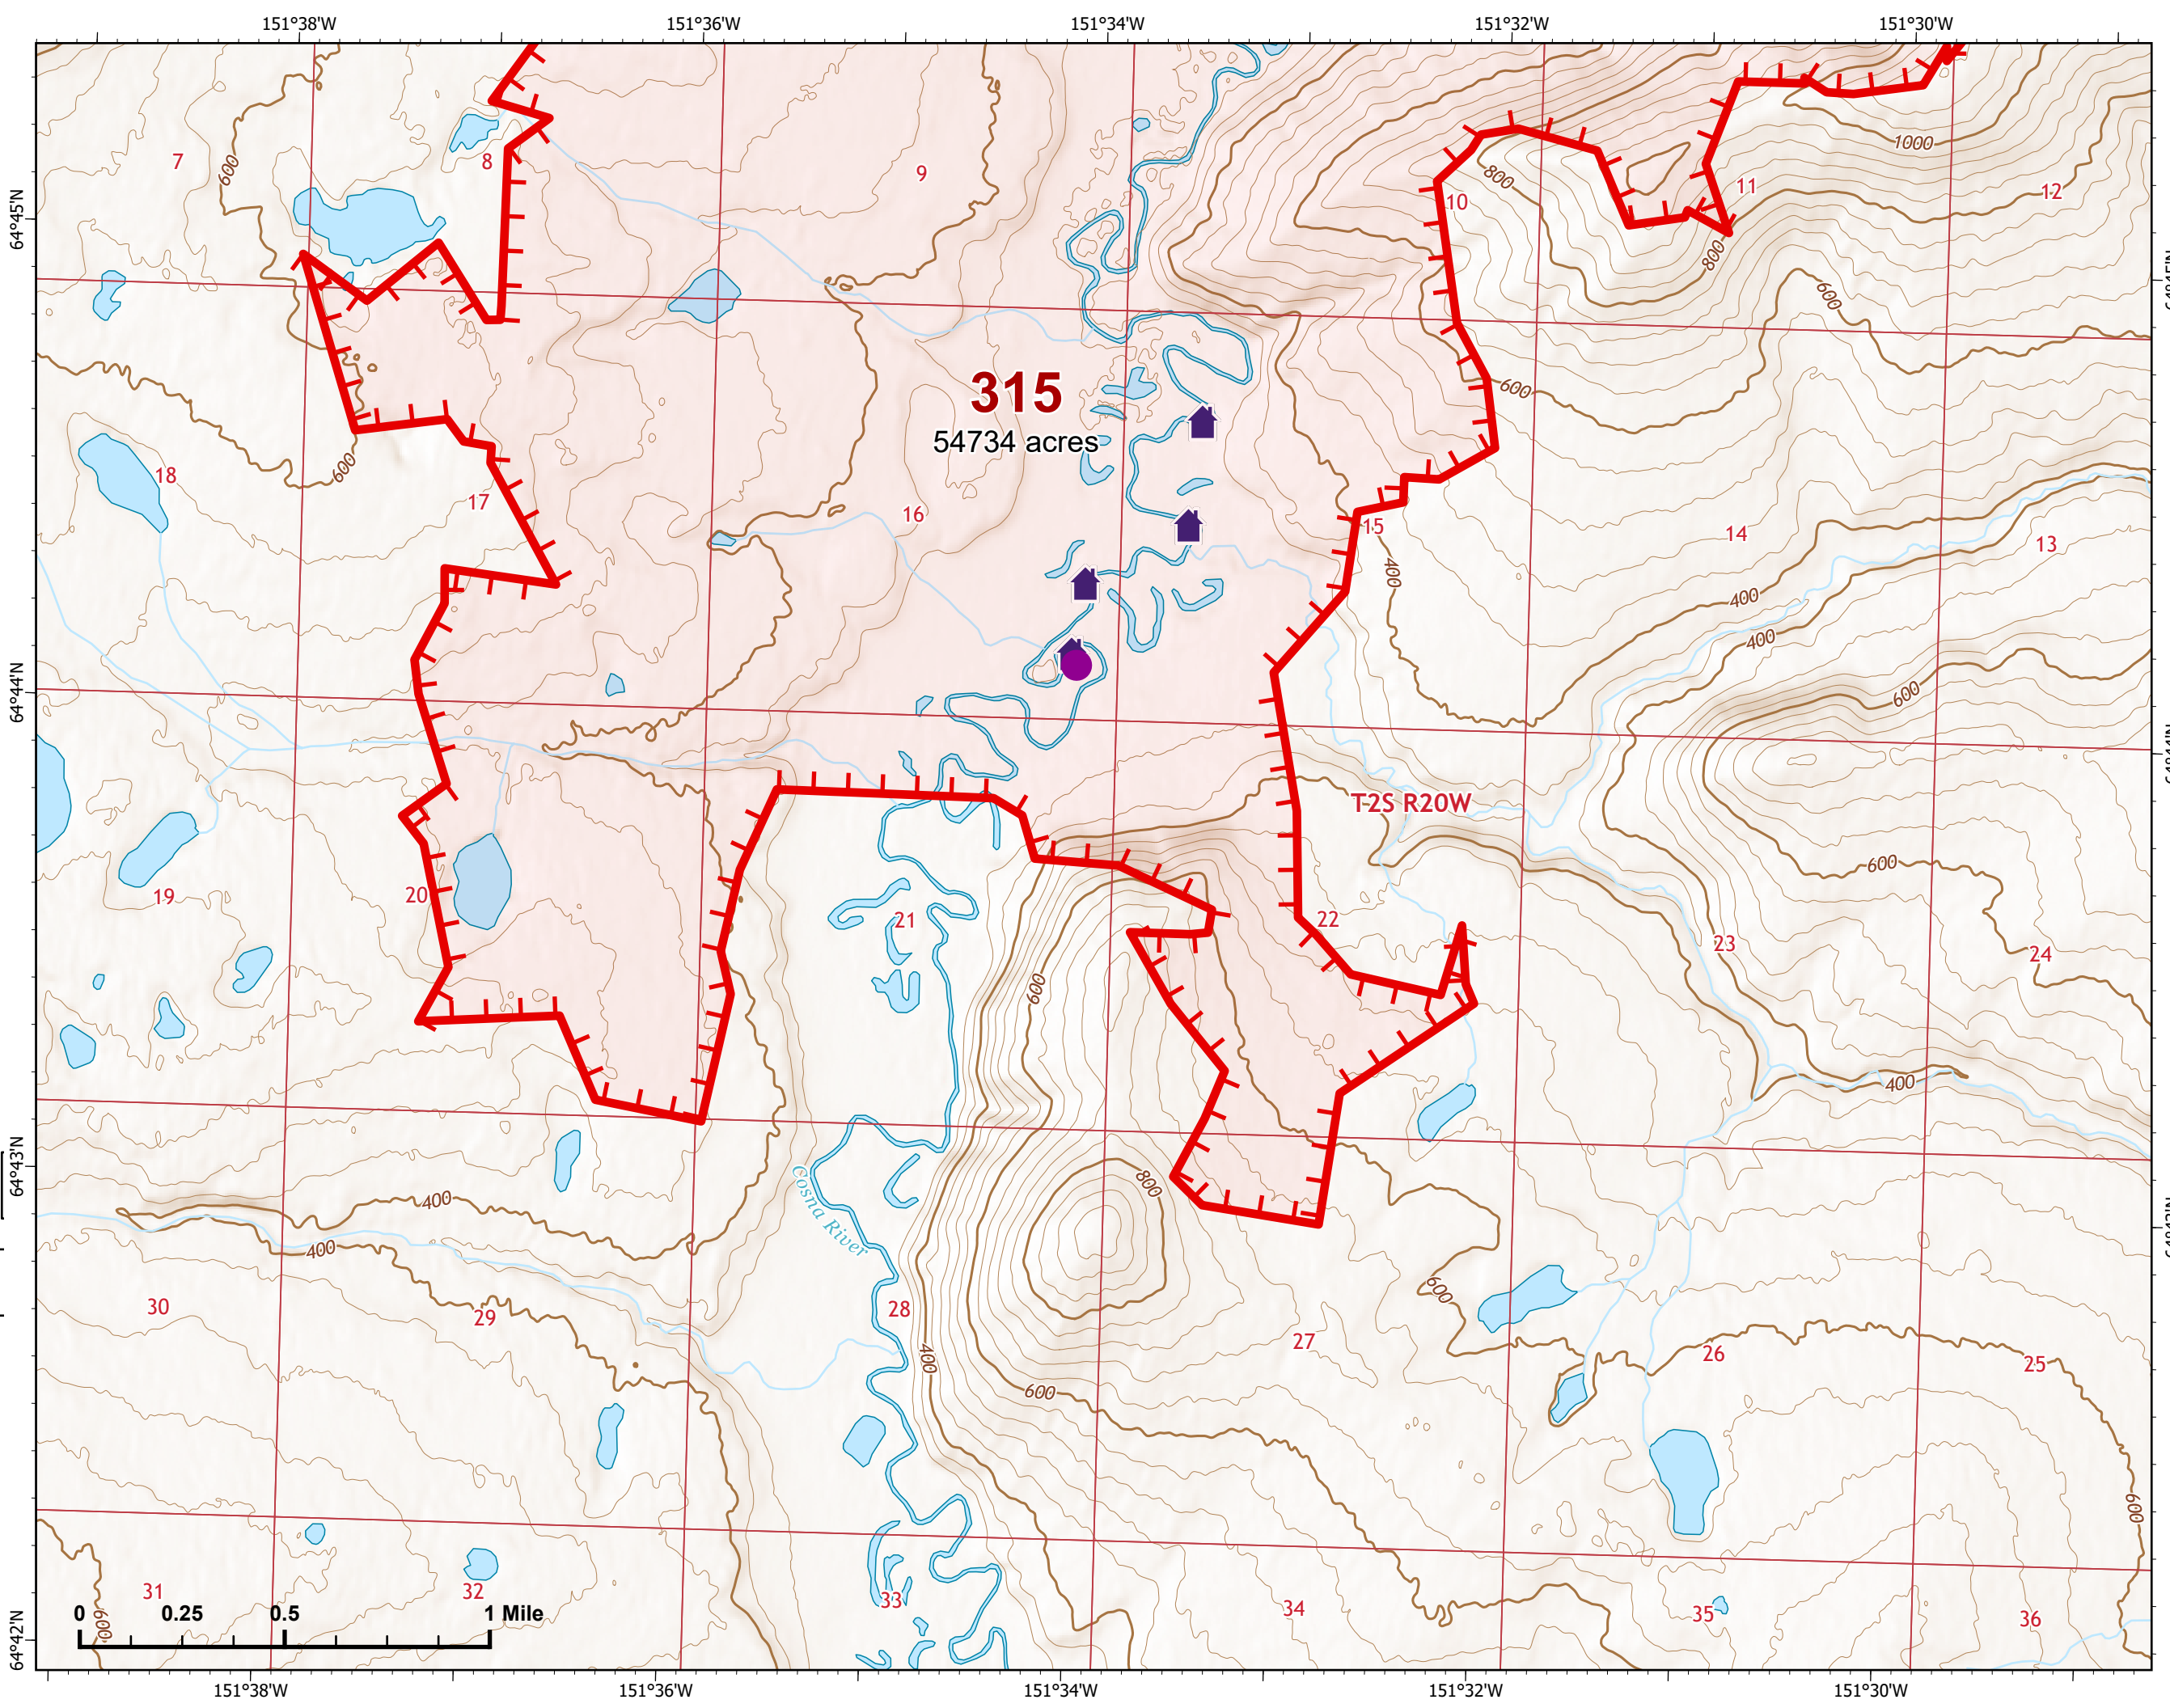

# IAP Map

Bean Complex  
AKTAD000898

07/04/2022

Fire: 315 (Chitanana)

Page 315 - 7

-  Helispot
-  Wildfire Daily Fire Perimeter
-  Uncontained
-  Structure

Z. Cravens  
7/3/2022