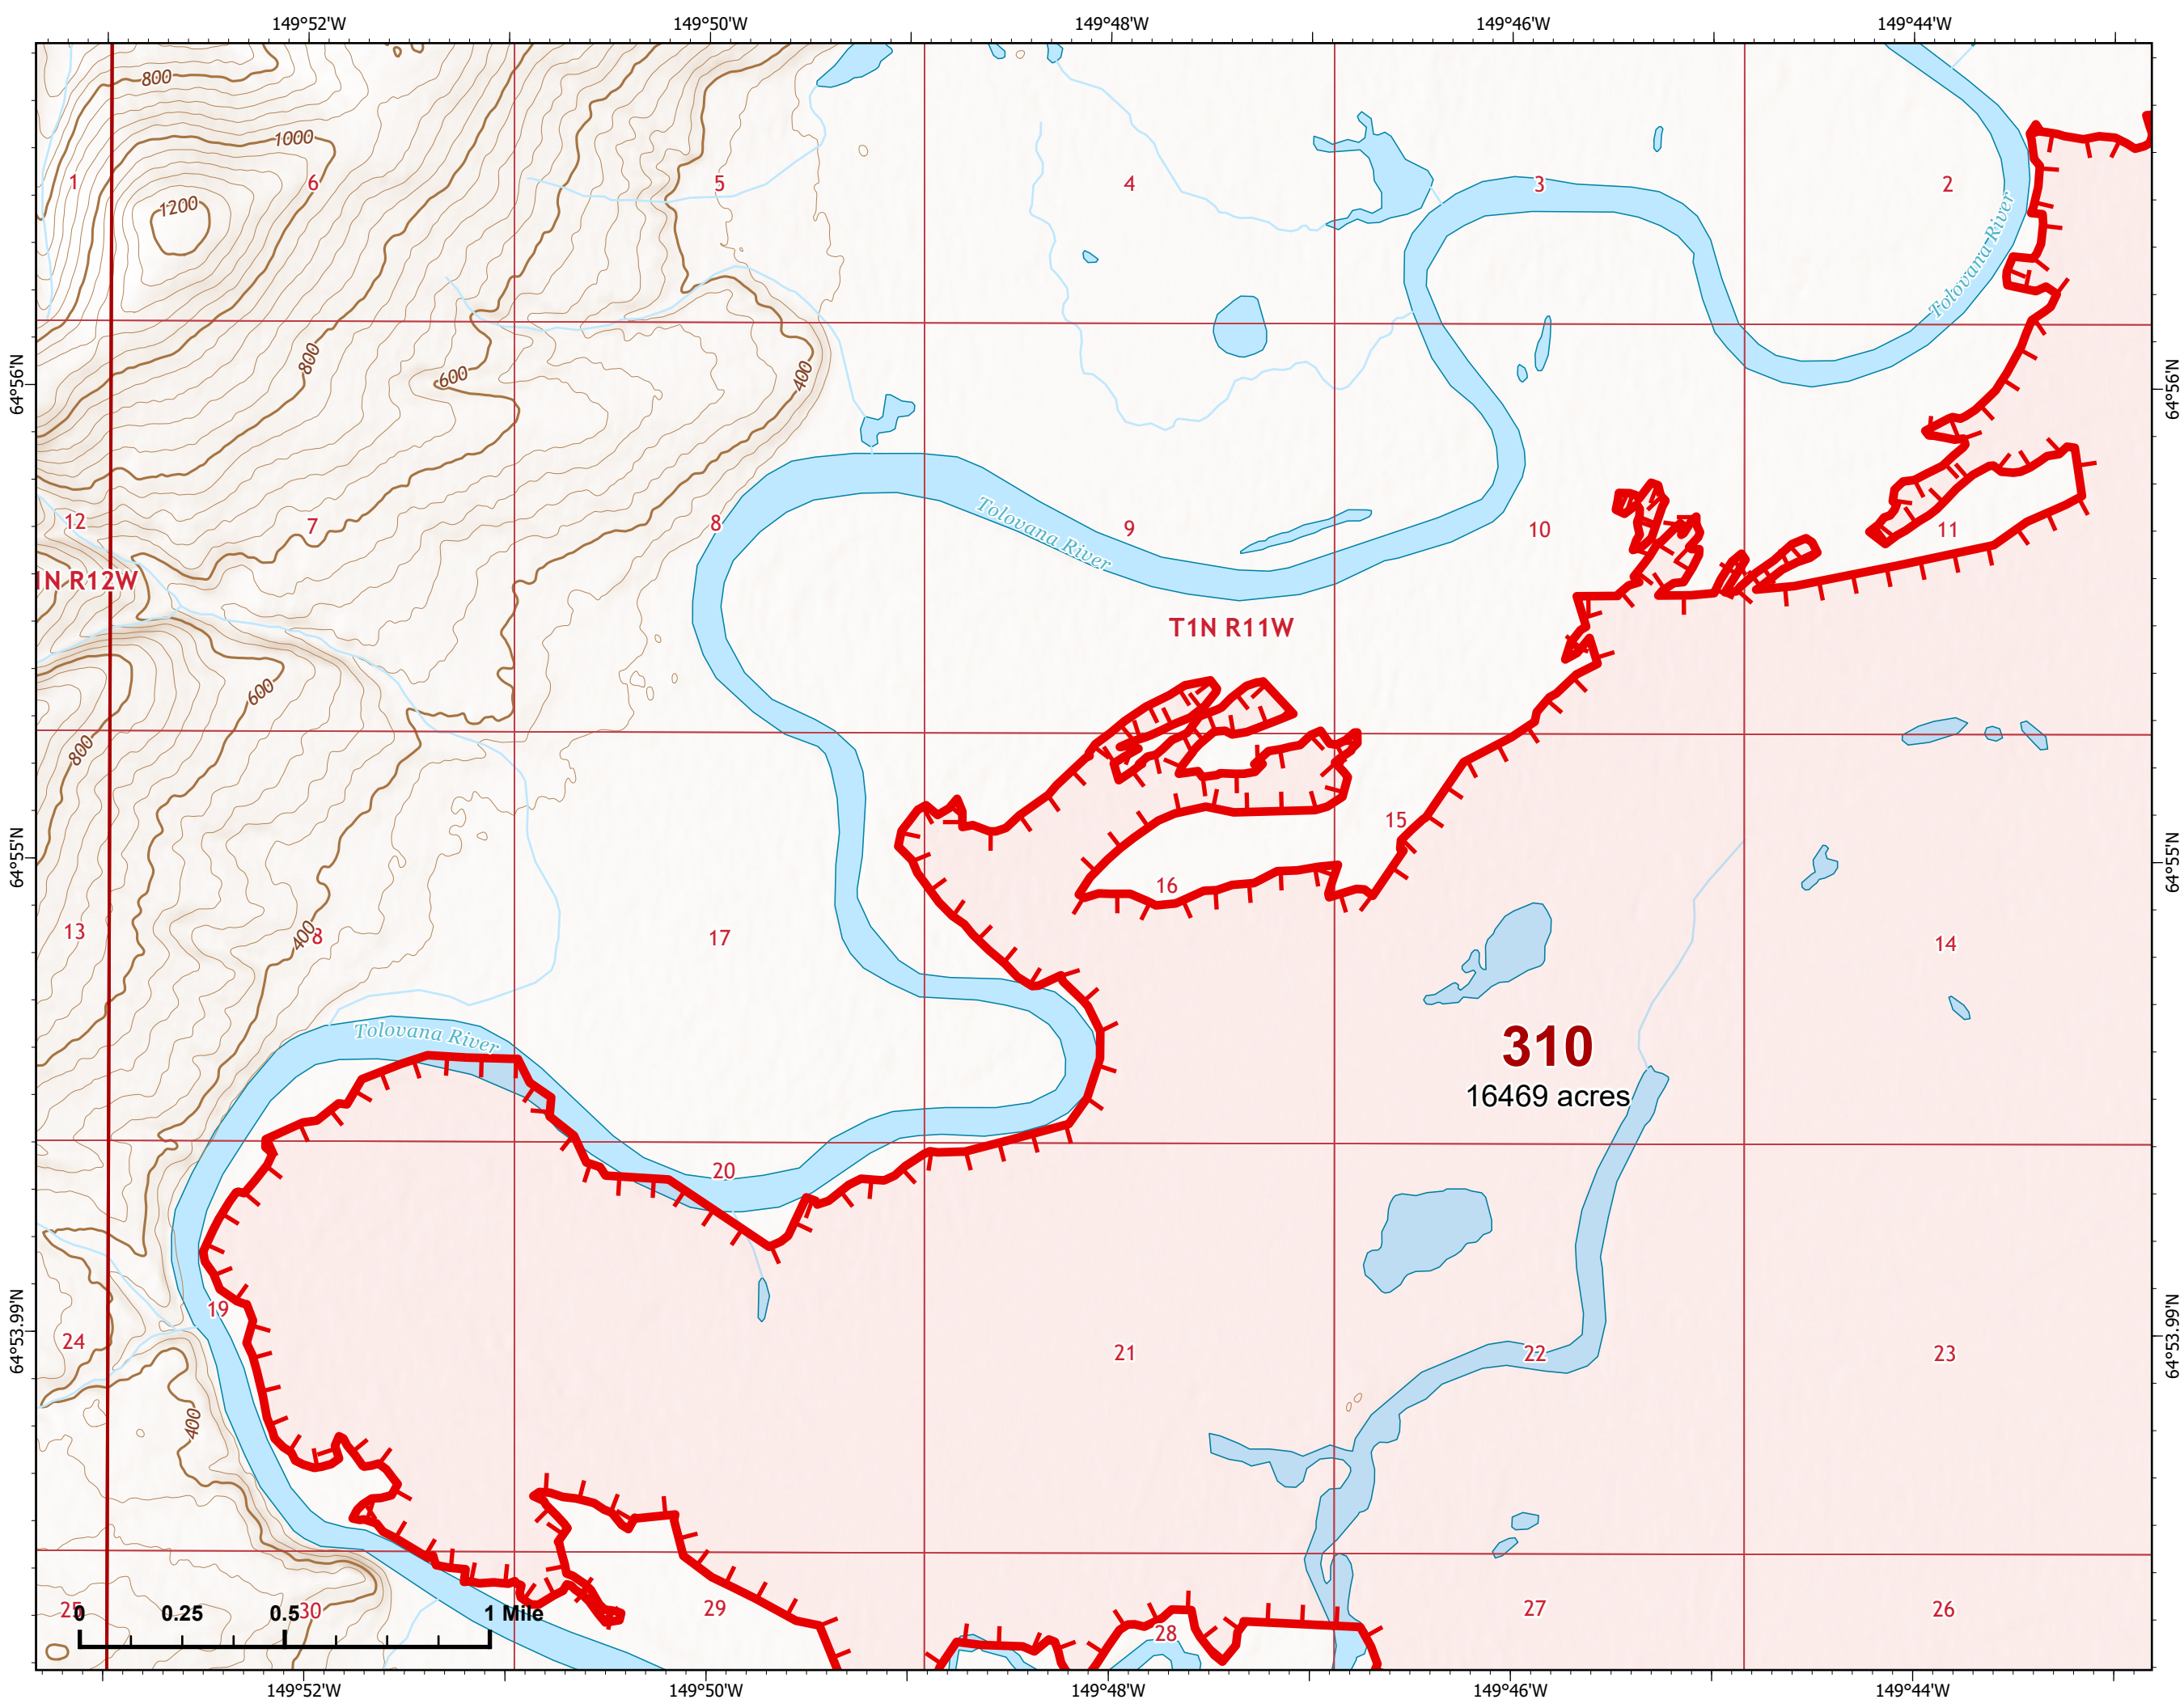

# IAP Map

Bean Complex  
AKTAD000898  
07/04/2022

Fire: 310 (Tanana River)

Page 310 - 1

-  Wildfire Daily Fire Perimeter
-  Uncontained

**310**  
16469 acres

Z. Cravens  
7/3/2022