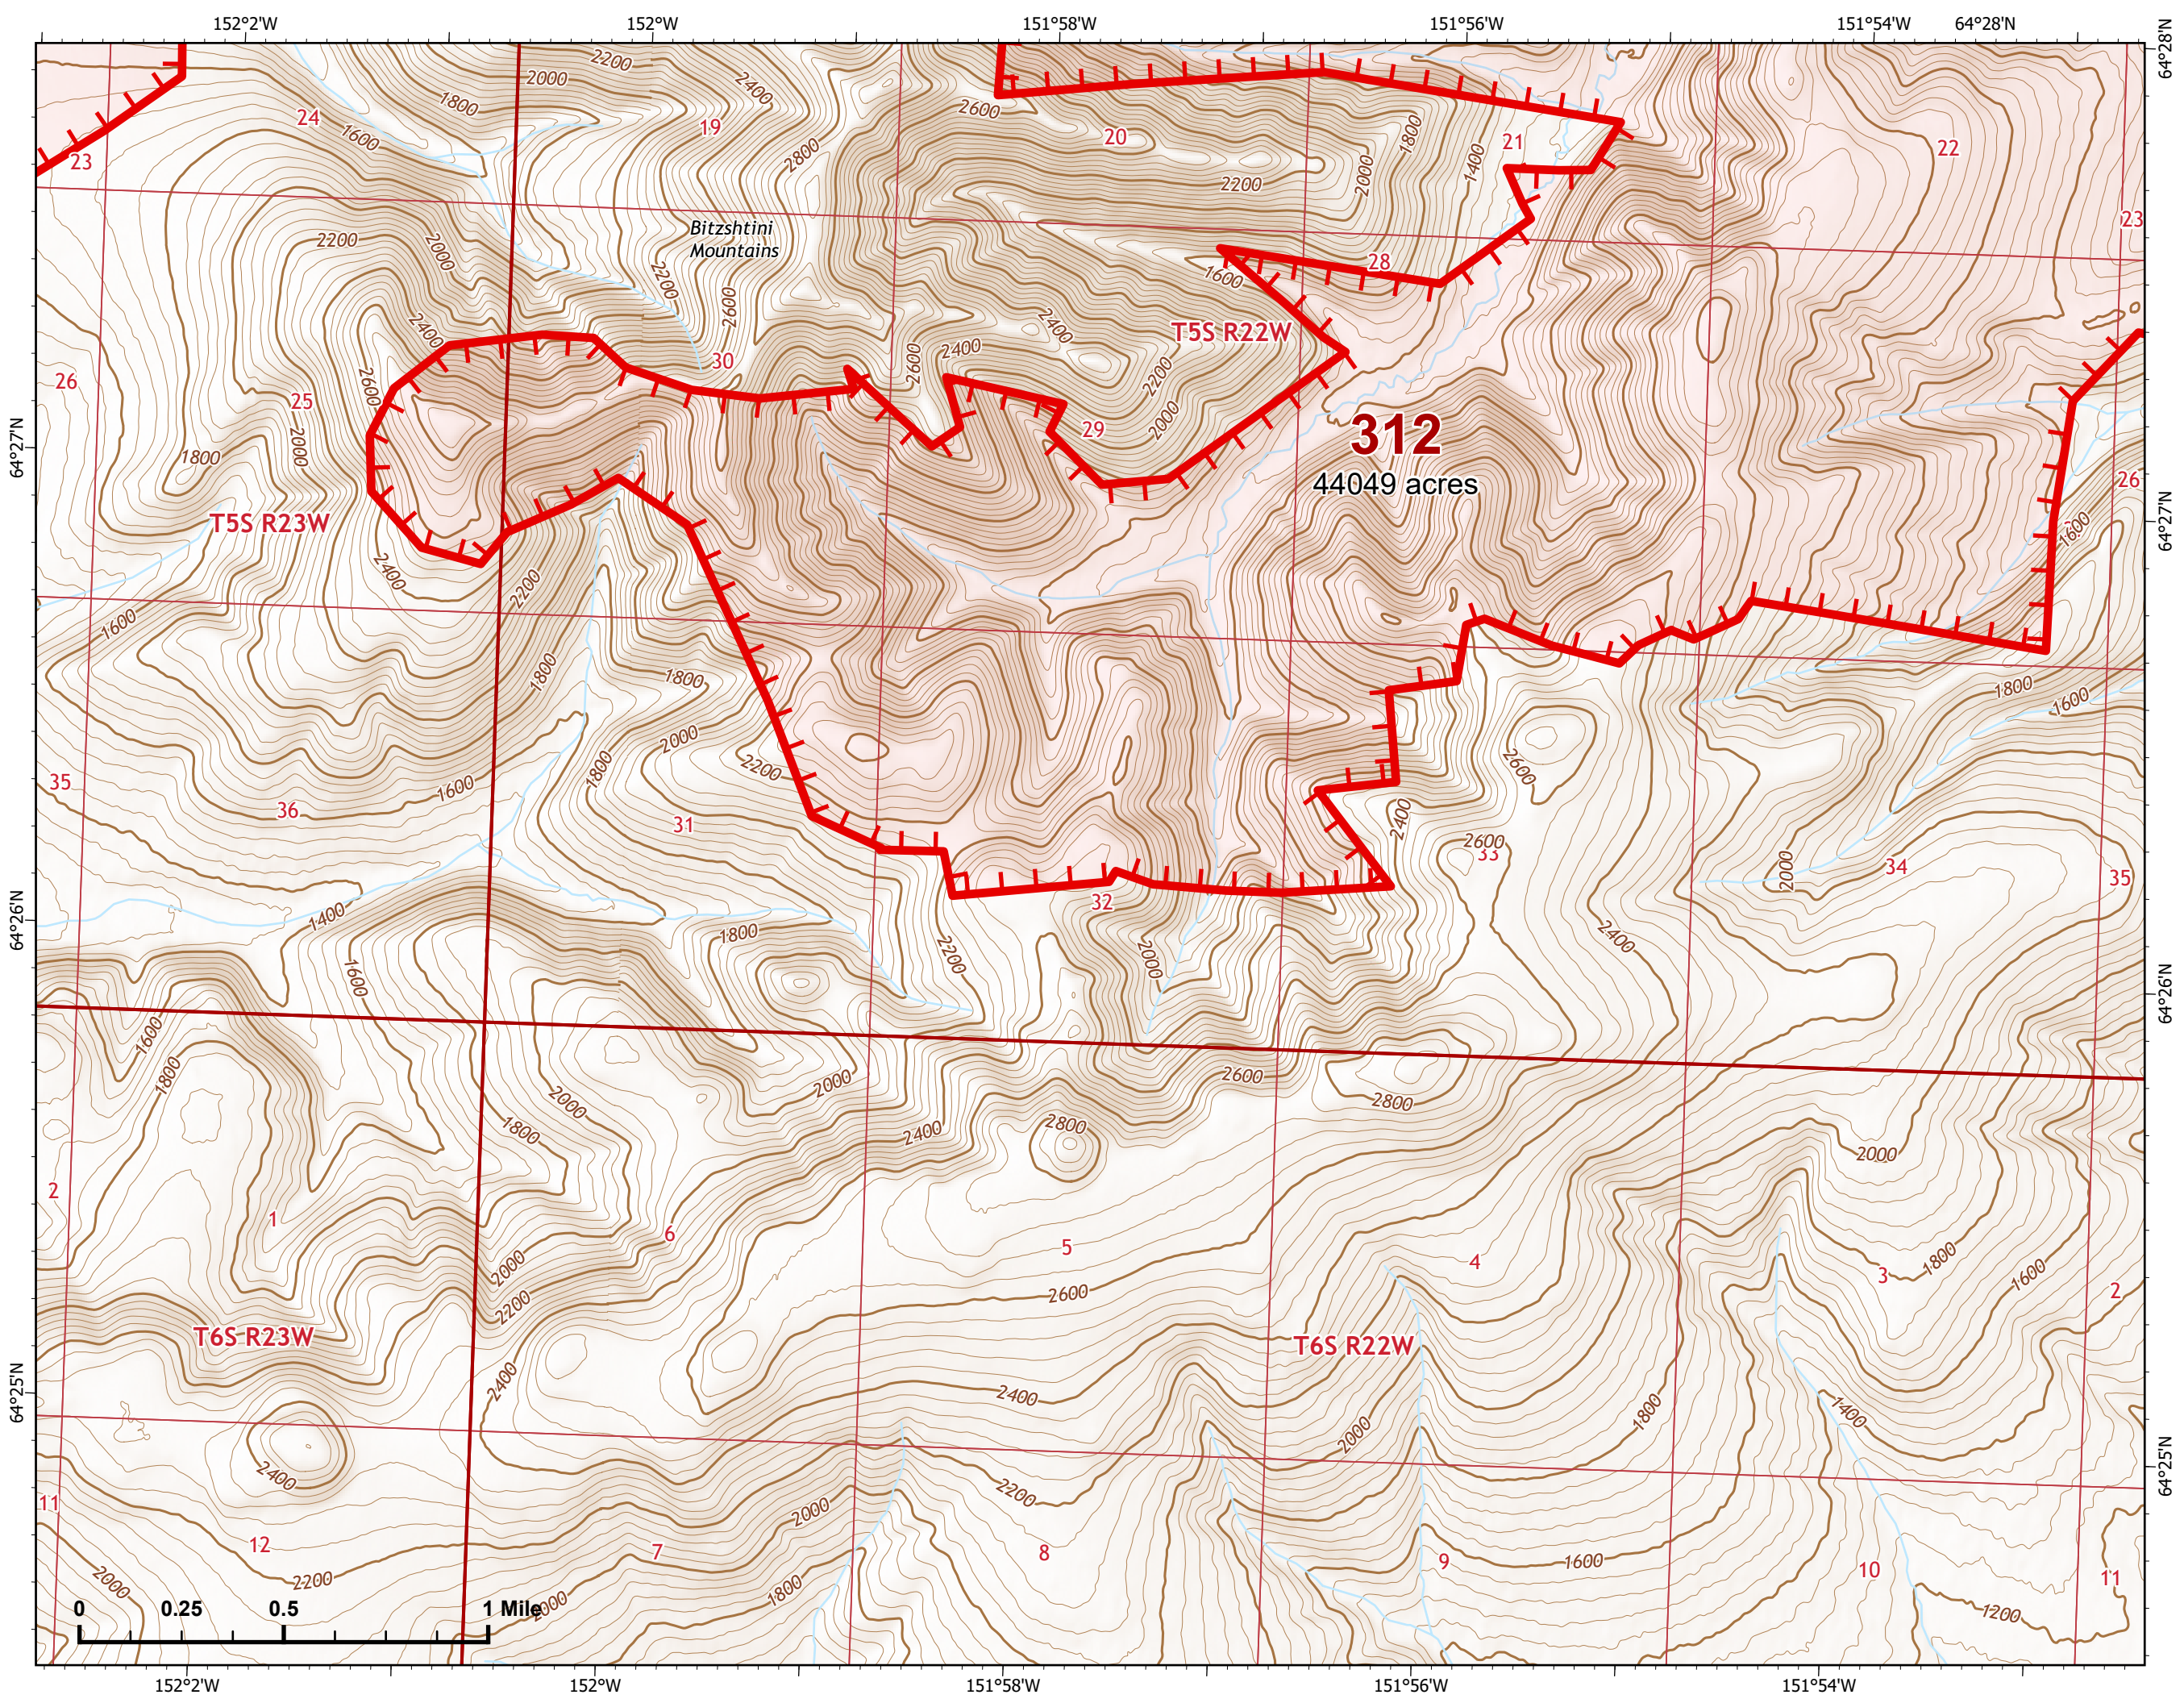

# IAP Map

Bean Complex  
AKTAD000898

07/04/2022

Fire: 312 (Bitzshitini)

Page 312 - 5

-  Wildfire Daily Fire Perimeter
-  Uncontained

Z. Cravens  
7/3/2022

# IAP Map

Bean Complex  
AKTAD000898

07/04/2022

Fire: 312 (Bitzshitini)

Page 312 - 6

-  Wildfire Daily Fire Perimeter
-  Uncontained
-  Communications

Z. Cravens  
7/3/2022