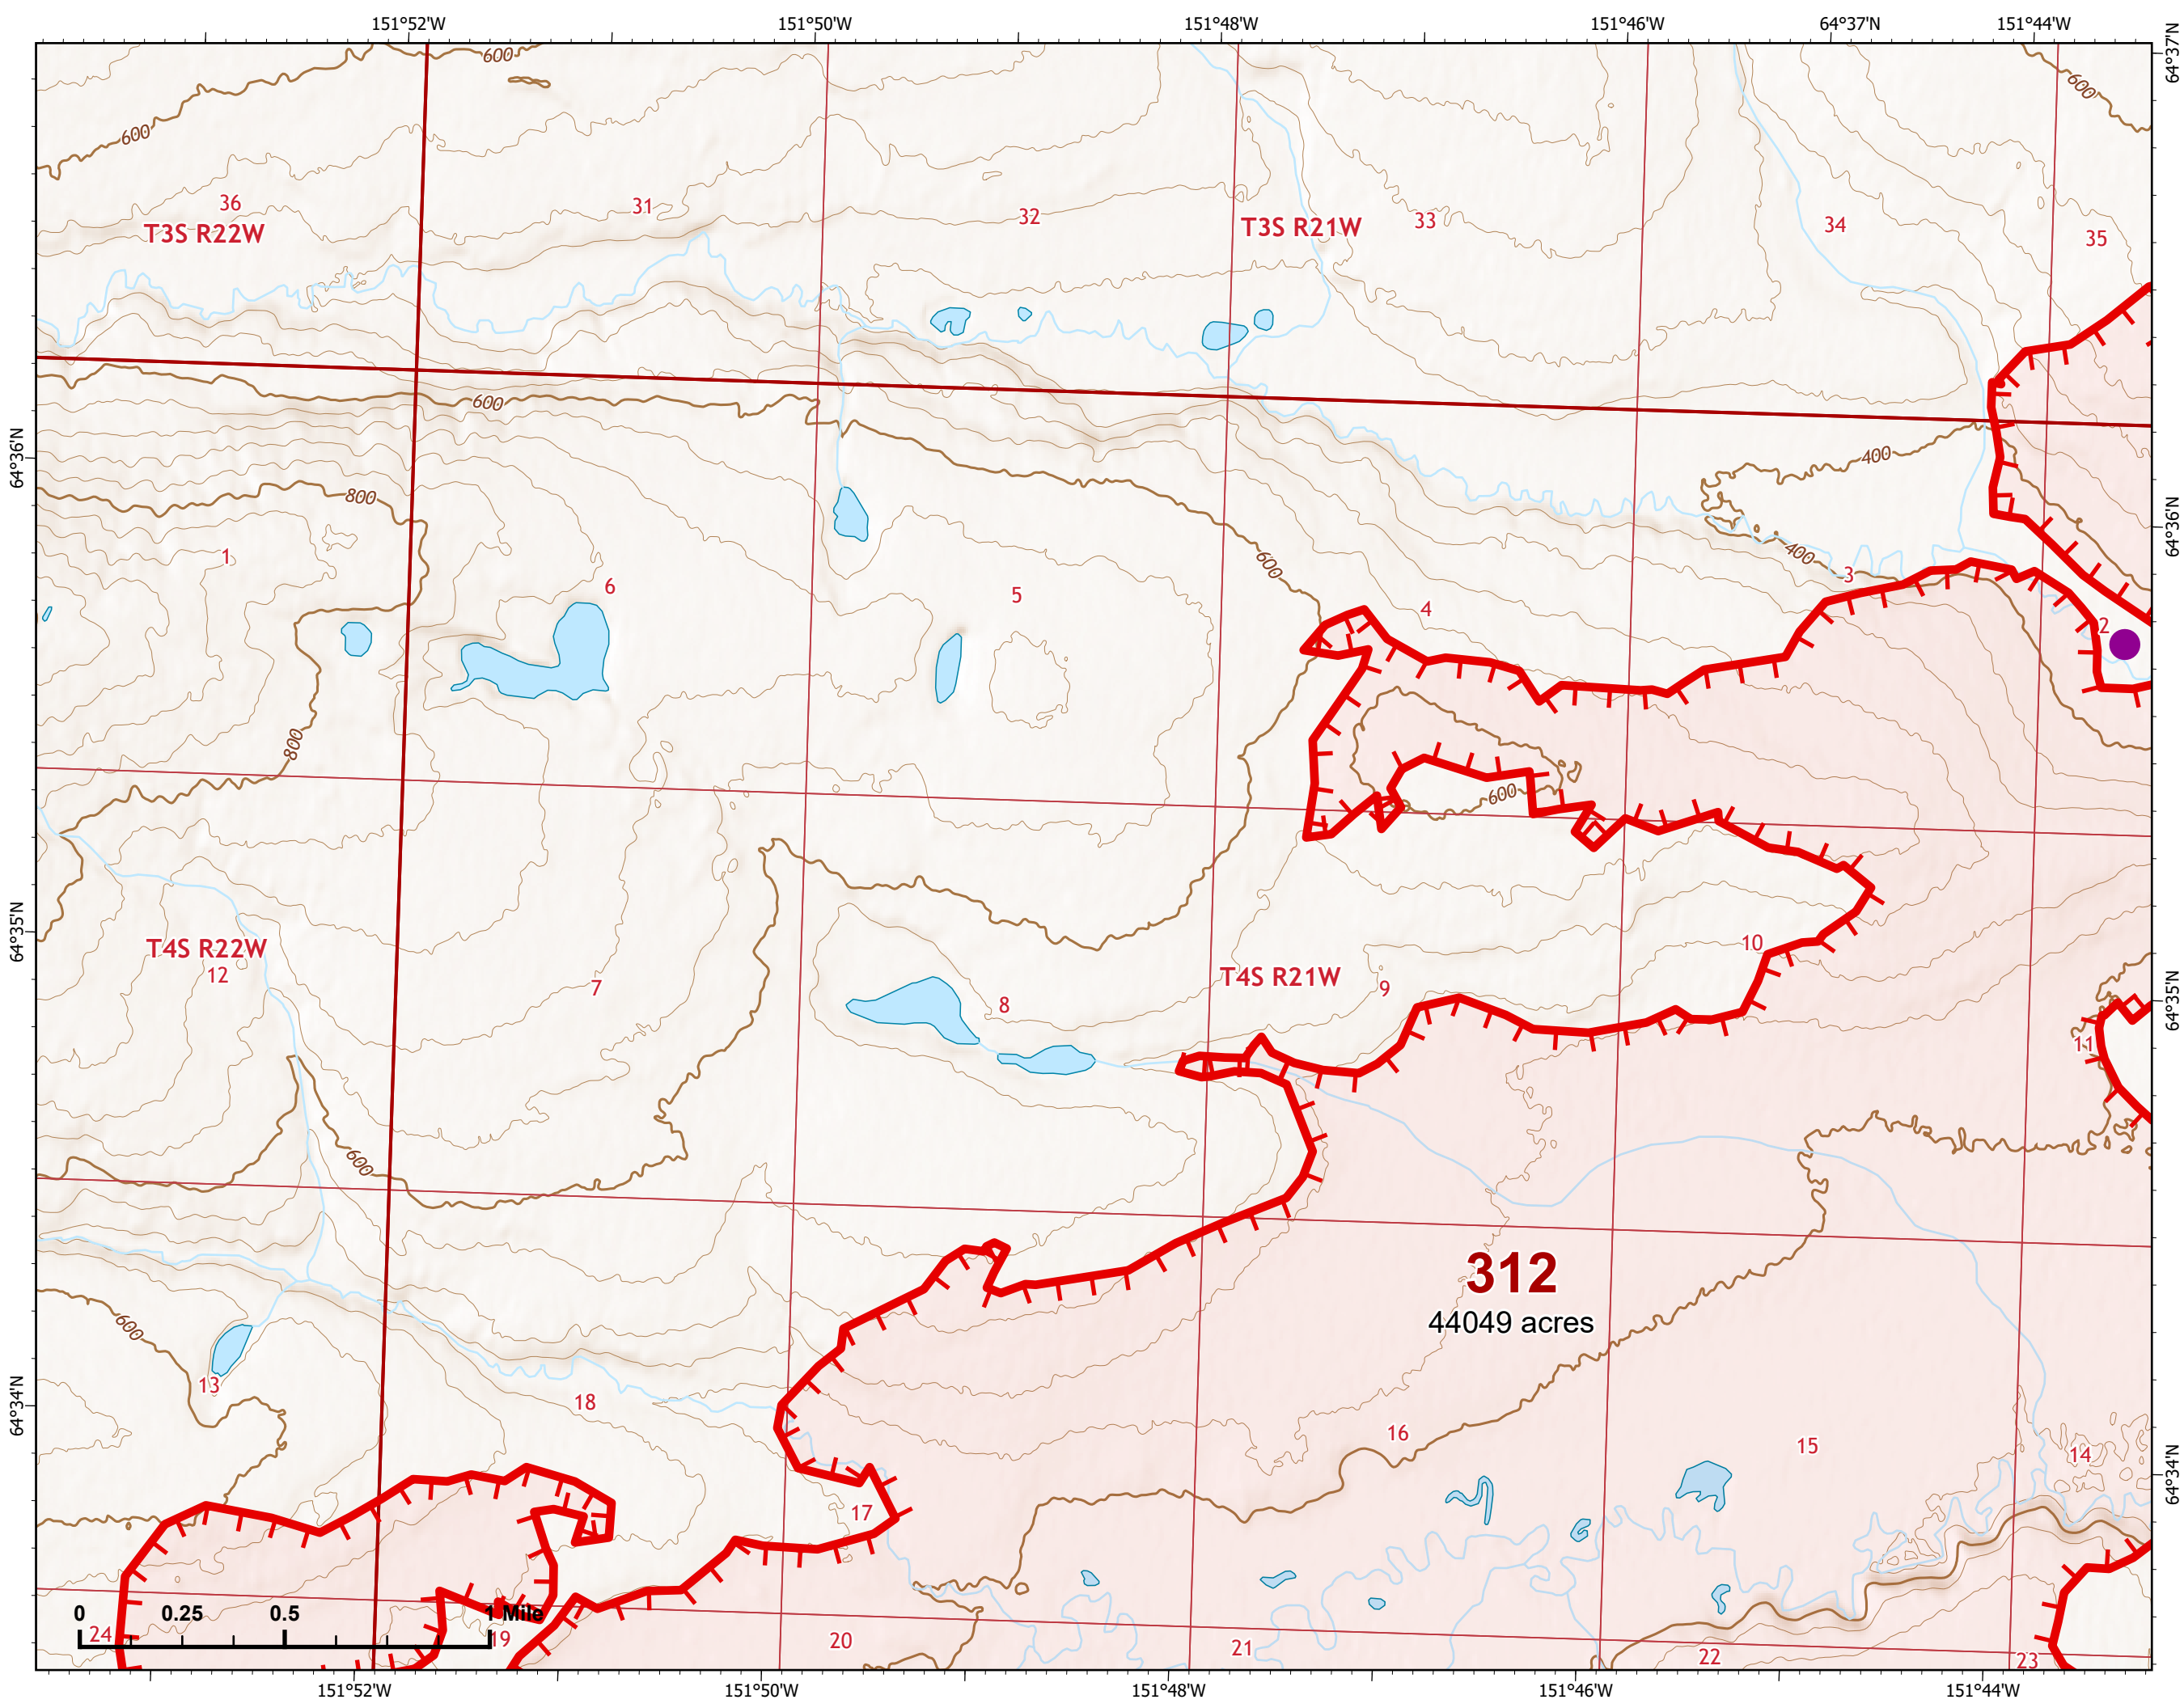

# IAP Map

Bean Complex  
AKTAD000898

07/04/2022

Fire: 312 (Bitzshitini)

Page 312 - 2

-  Helispot
-  Wildfire Daily Fire Perimeter
-  Uncontained

Z. Cravens  
7/3/2022