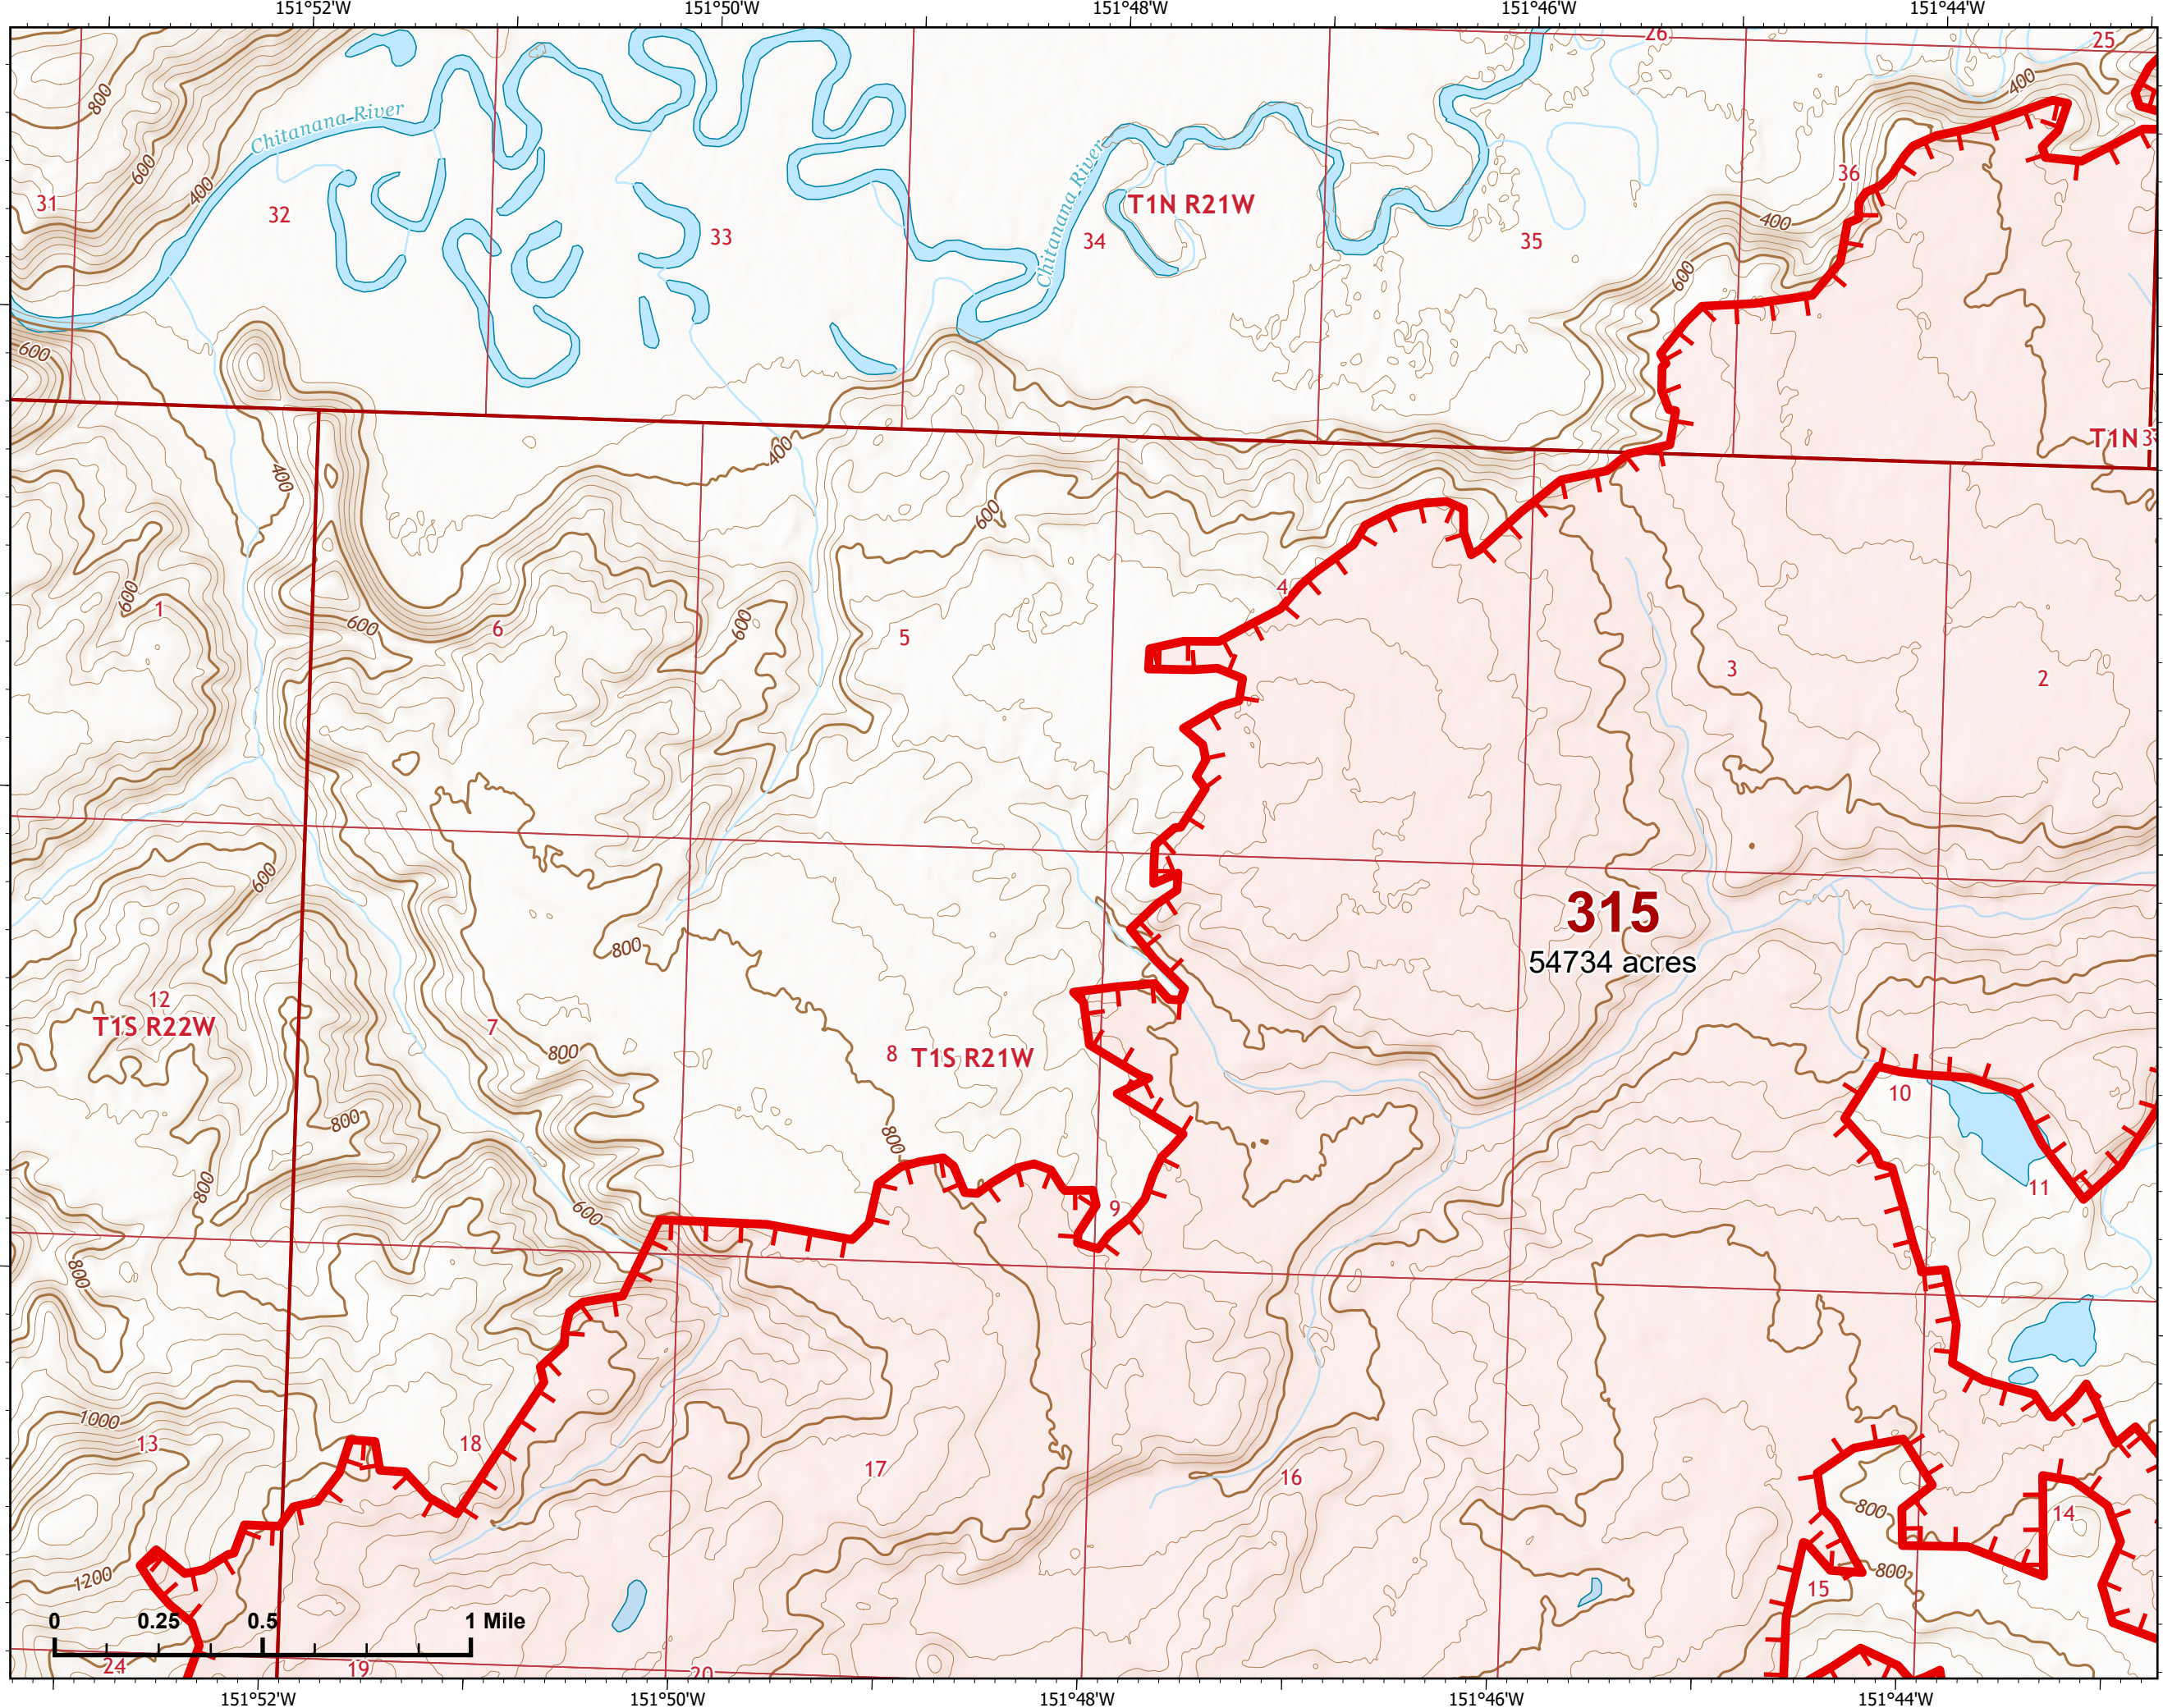

# IAP Map

Bean Complex  
AKTAD000898

07/04/2022

Fire: 315 (Chitanana )

Page 315 - 3

-  Wildfire Daily Fire Perimeter
-  Uncontained

Z. Cravens  
7/3/2022