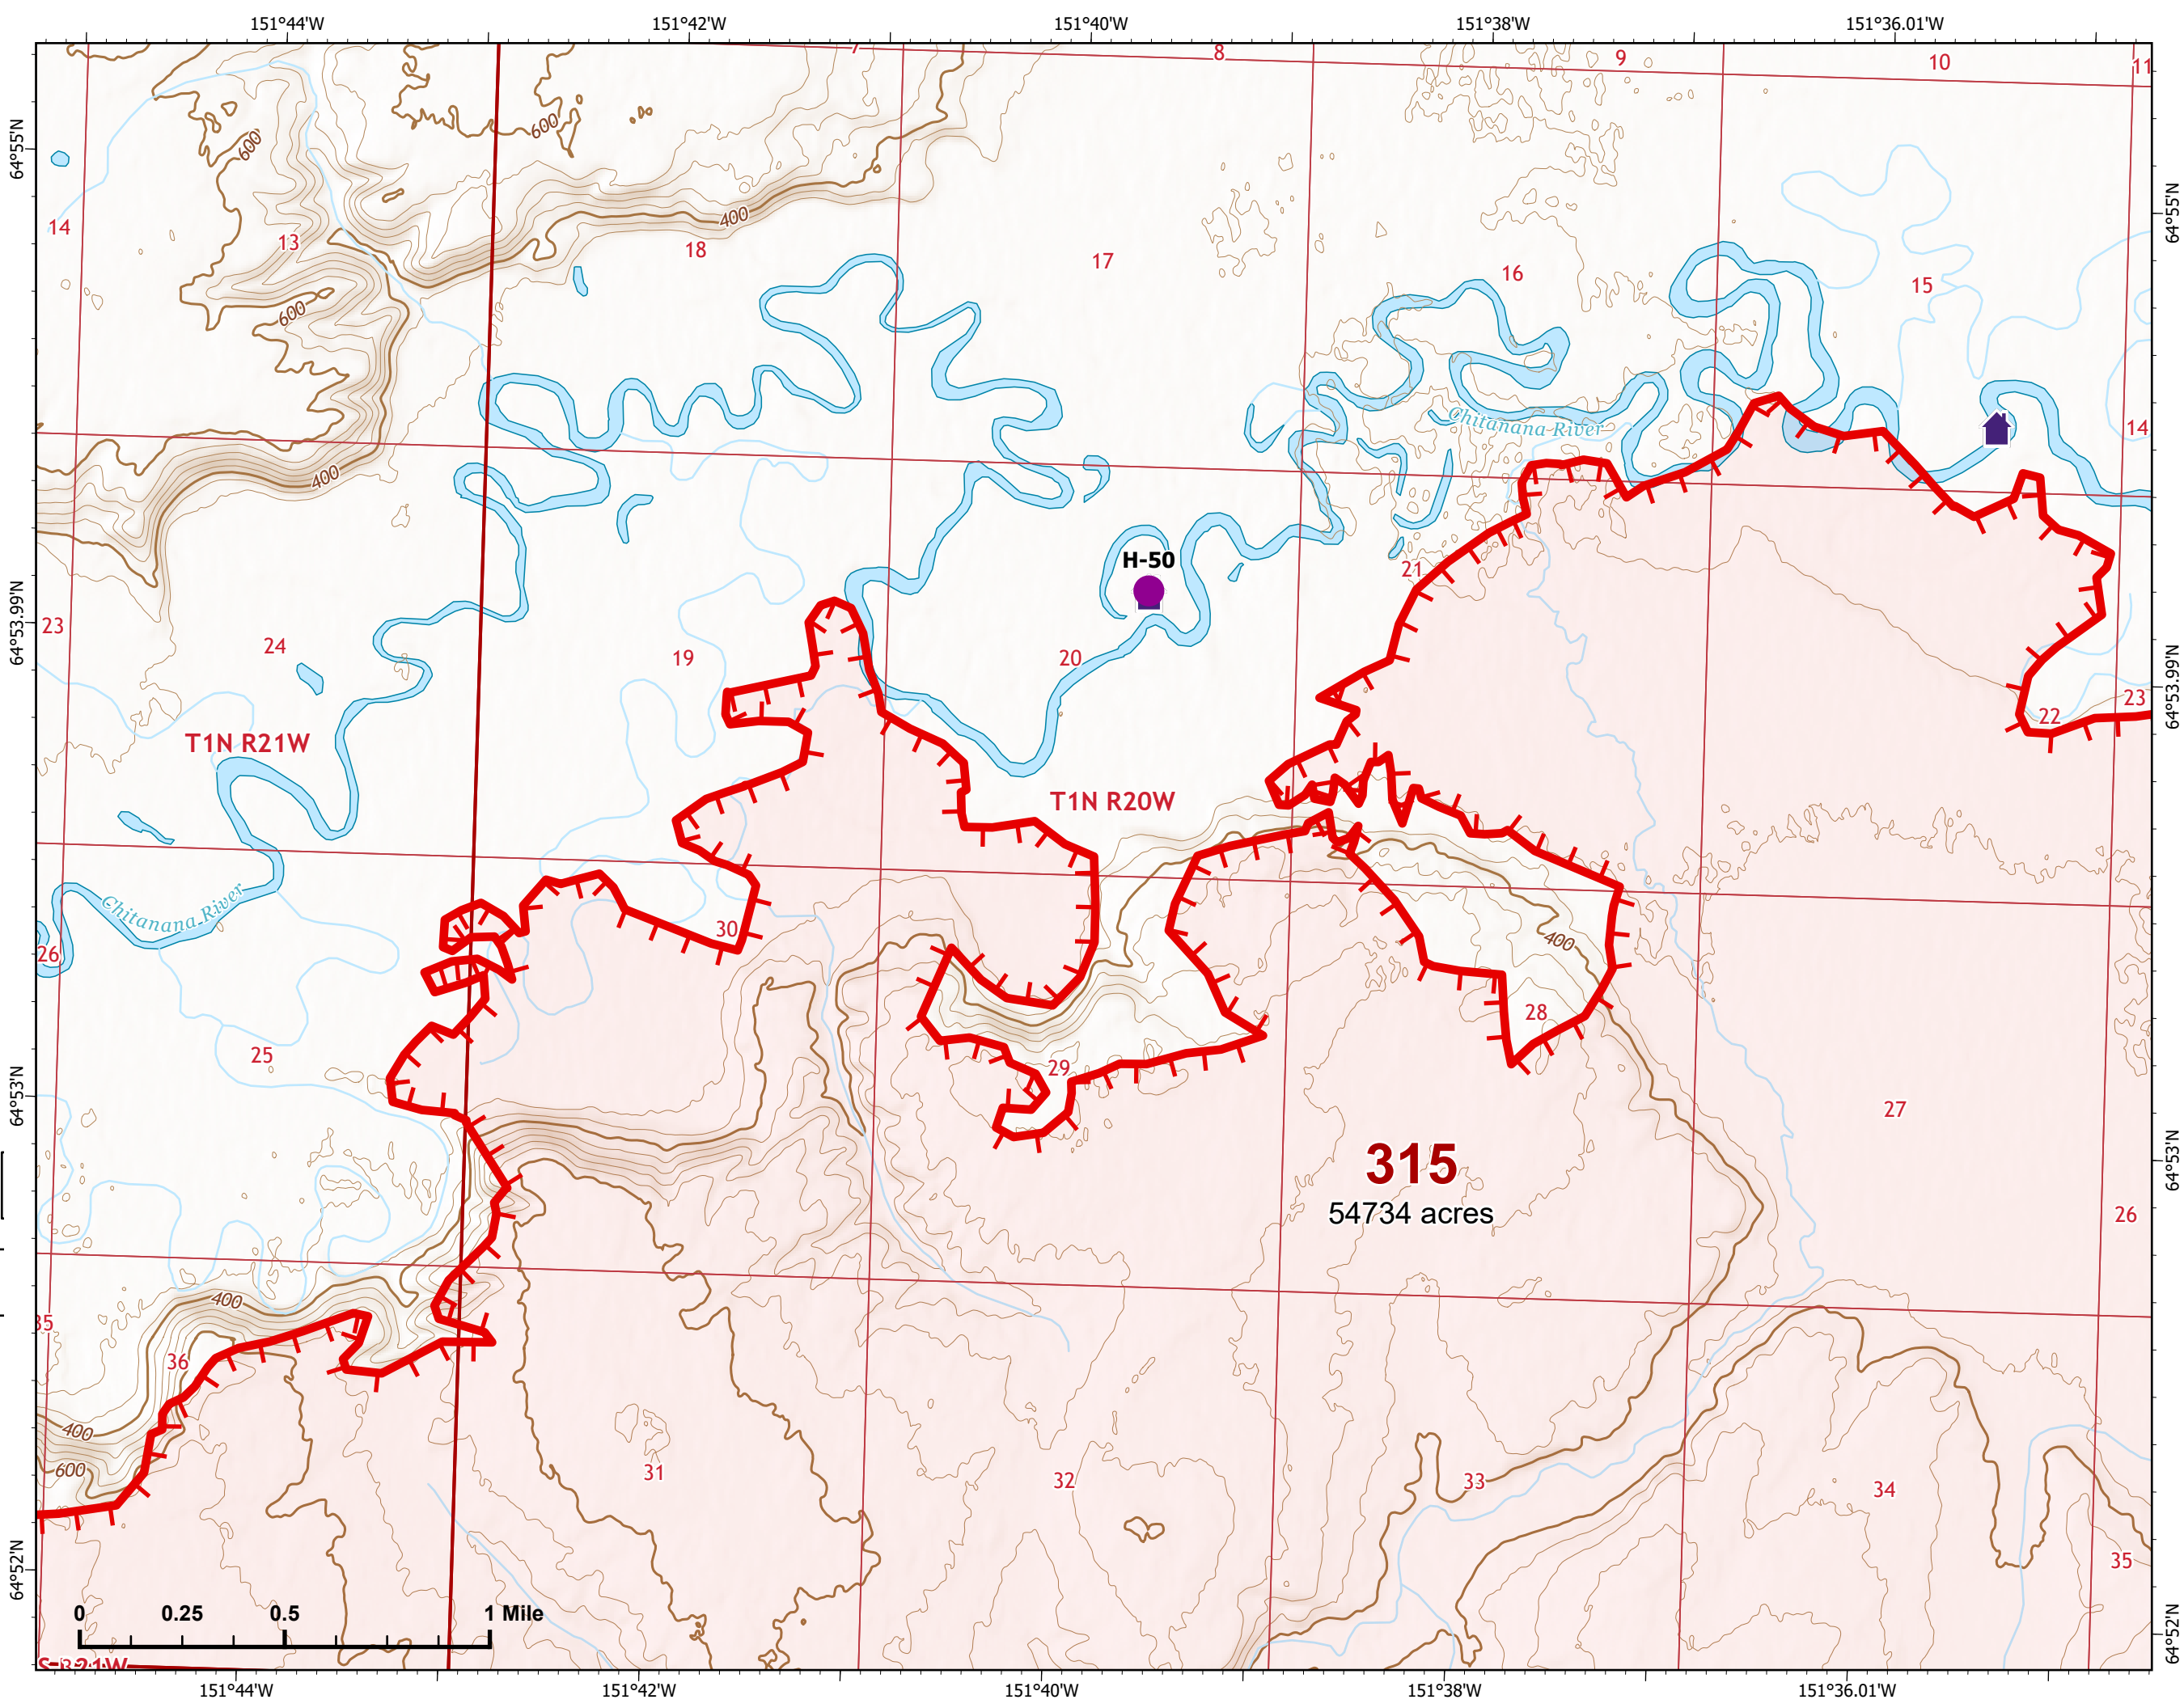

# IAP Map

Bean Complex  
AKTAD000898

07/04/2022

Fire: 315 (Chitanana )

Page 315 - 1

-  Drop Point
-  Wildfire Daily Fire Perimeter
-  Label Point
-  Uncontained
-  Native Allotments
-  Structure

Z. Cravens  
7/3/2022

# IAP Map

Bean Complex  
AKTAD000898  
07/04/2022

Fire: 315 (Chitanana)

Page 315 - 2

-  Helispot
-  Wildfire Daily Fire Perimeter
-  Uncontained
-  Structure

**315**  
54734 acres

Z. Cravens  
7/3/2022