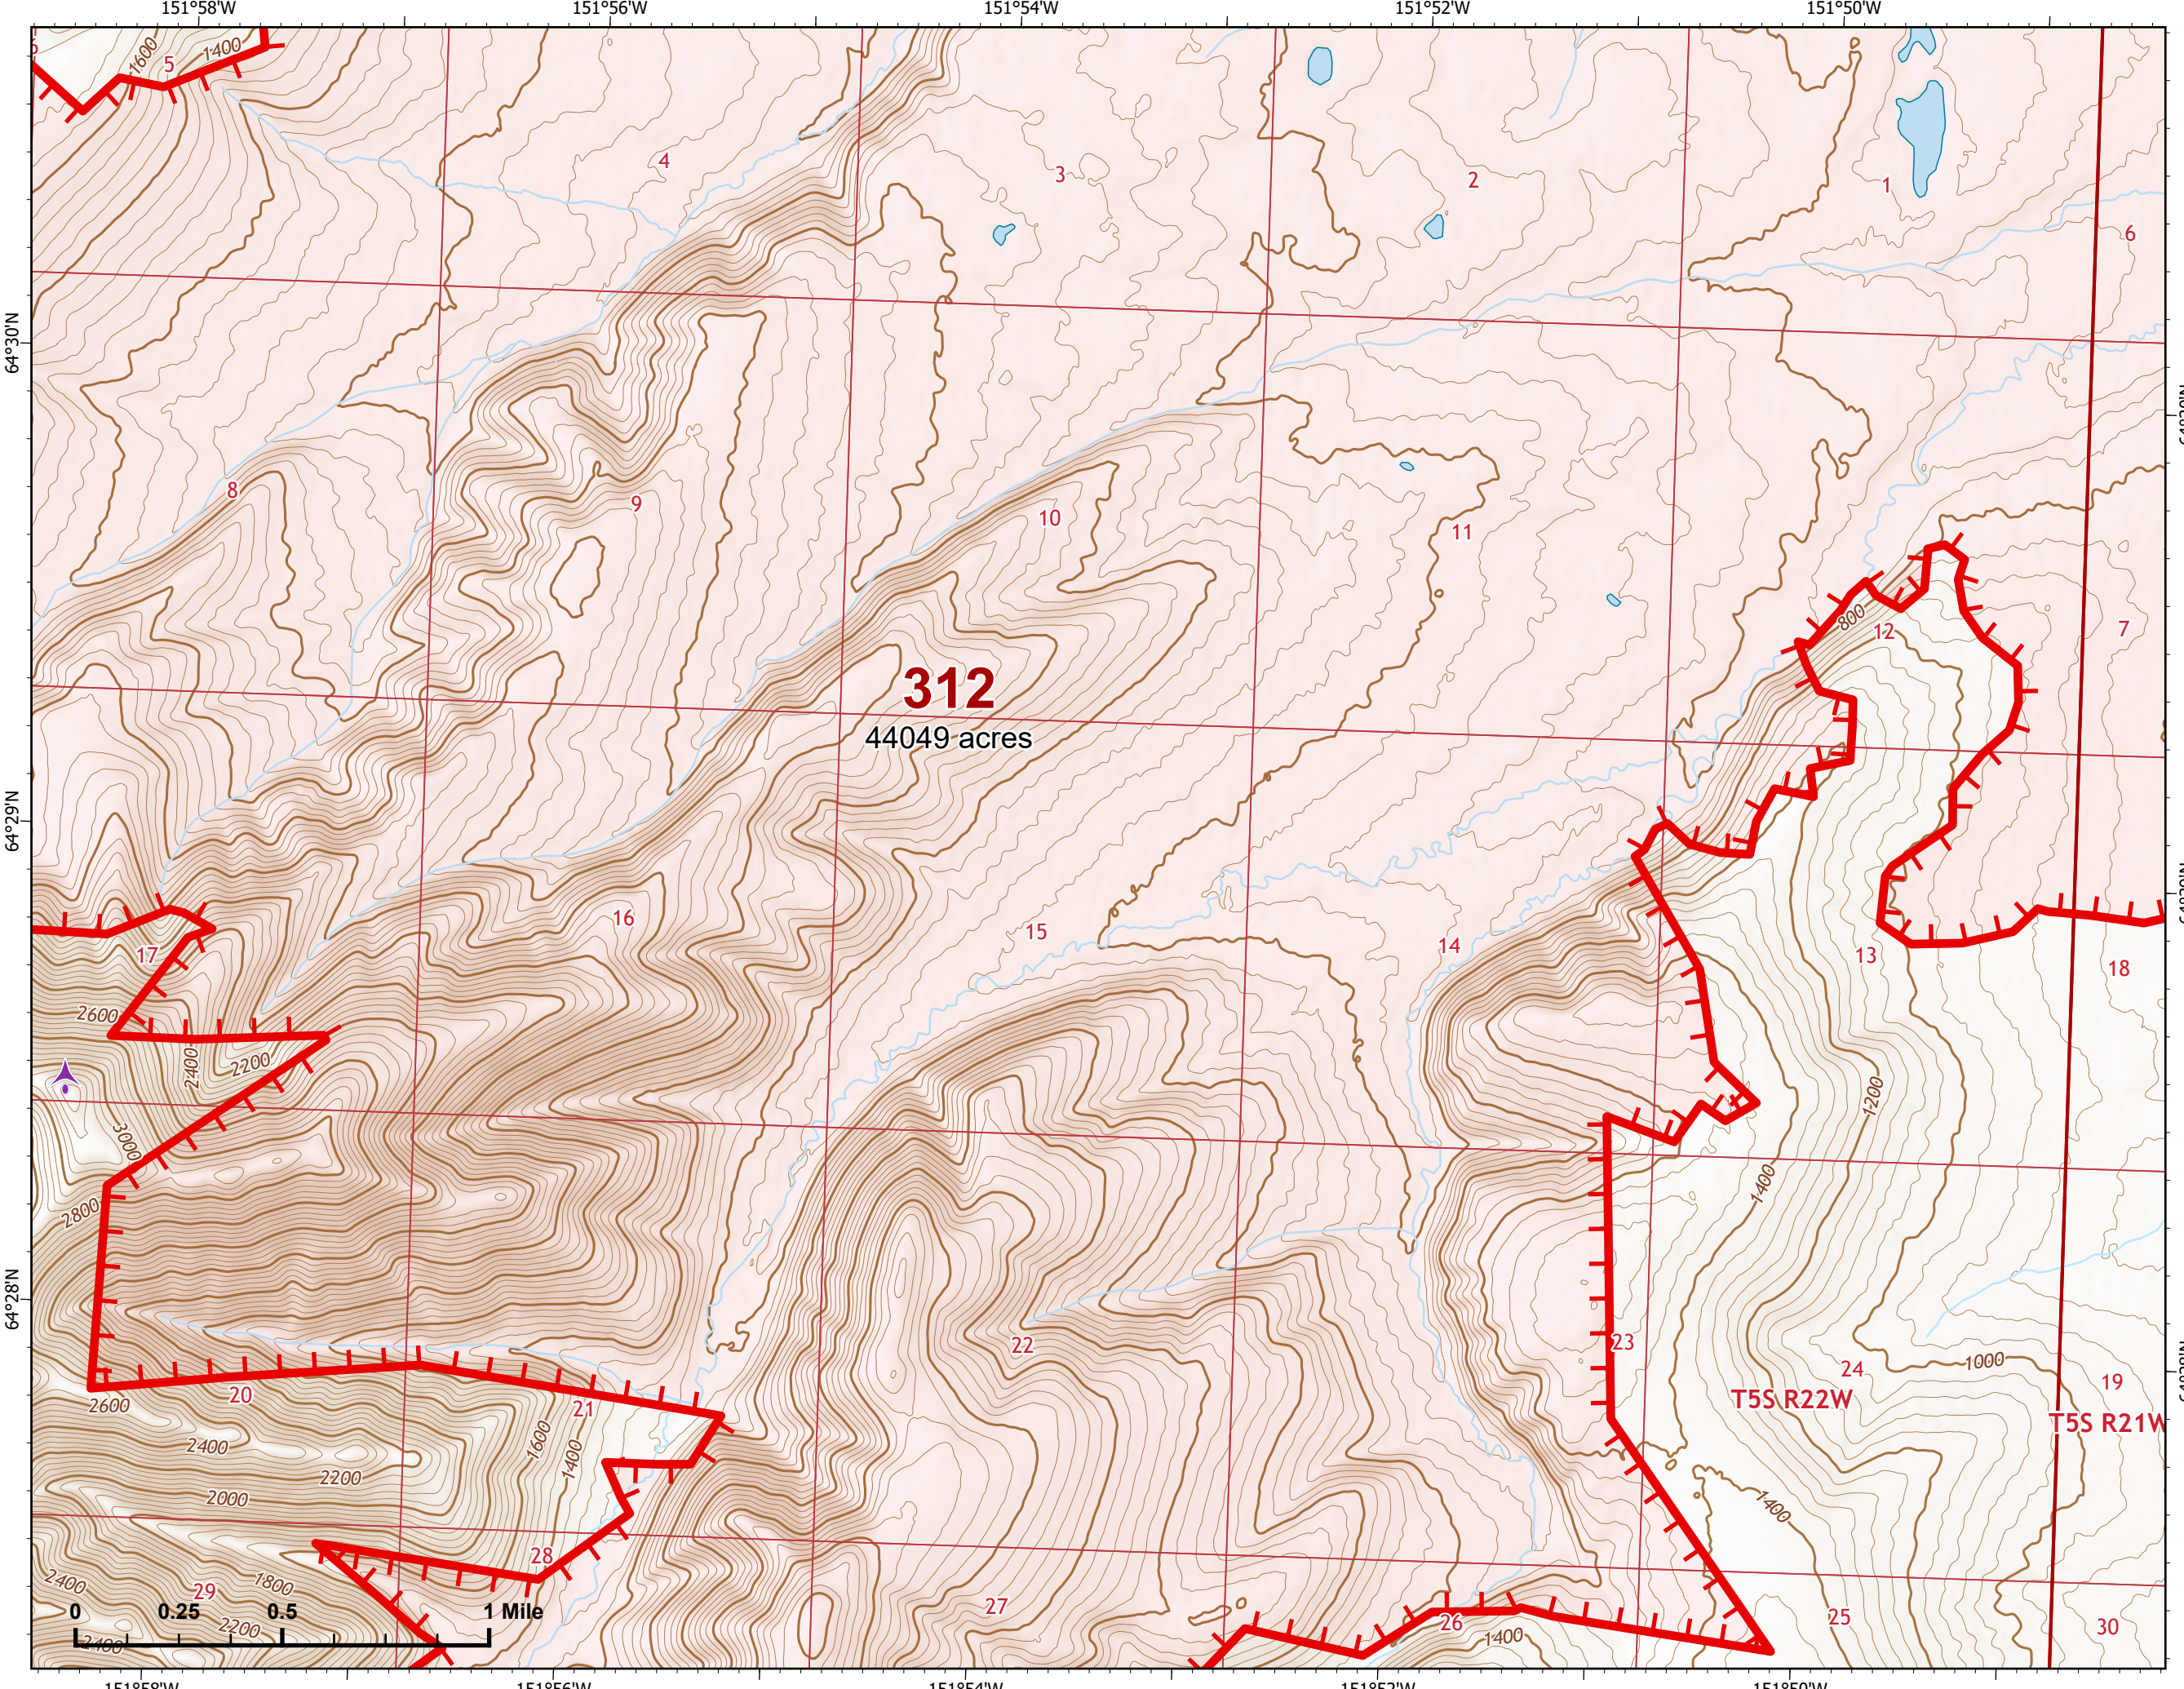

# IAP Map

Bean Complex  
AKTAD000898

07/04/2022

Fire: 312 (Bitzshitini)

Page 312 - 6

-  Wildfire Daily Fire Perimeter
-  Uncontained
-  Communications

Z. Cravens  
7/3/2022