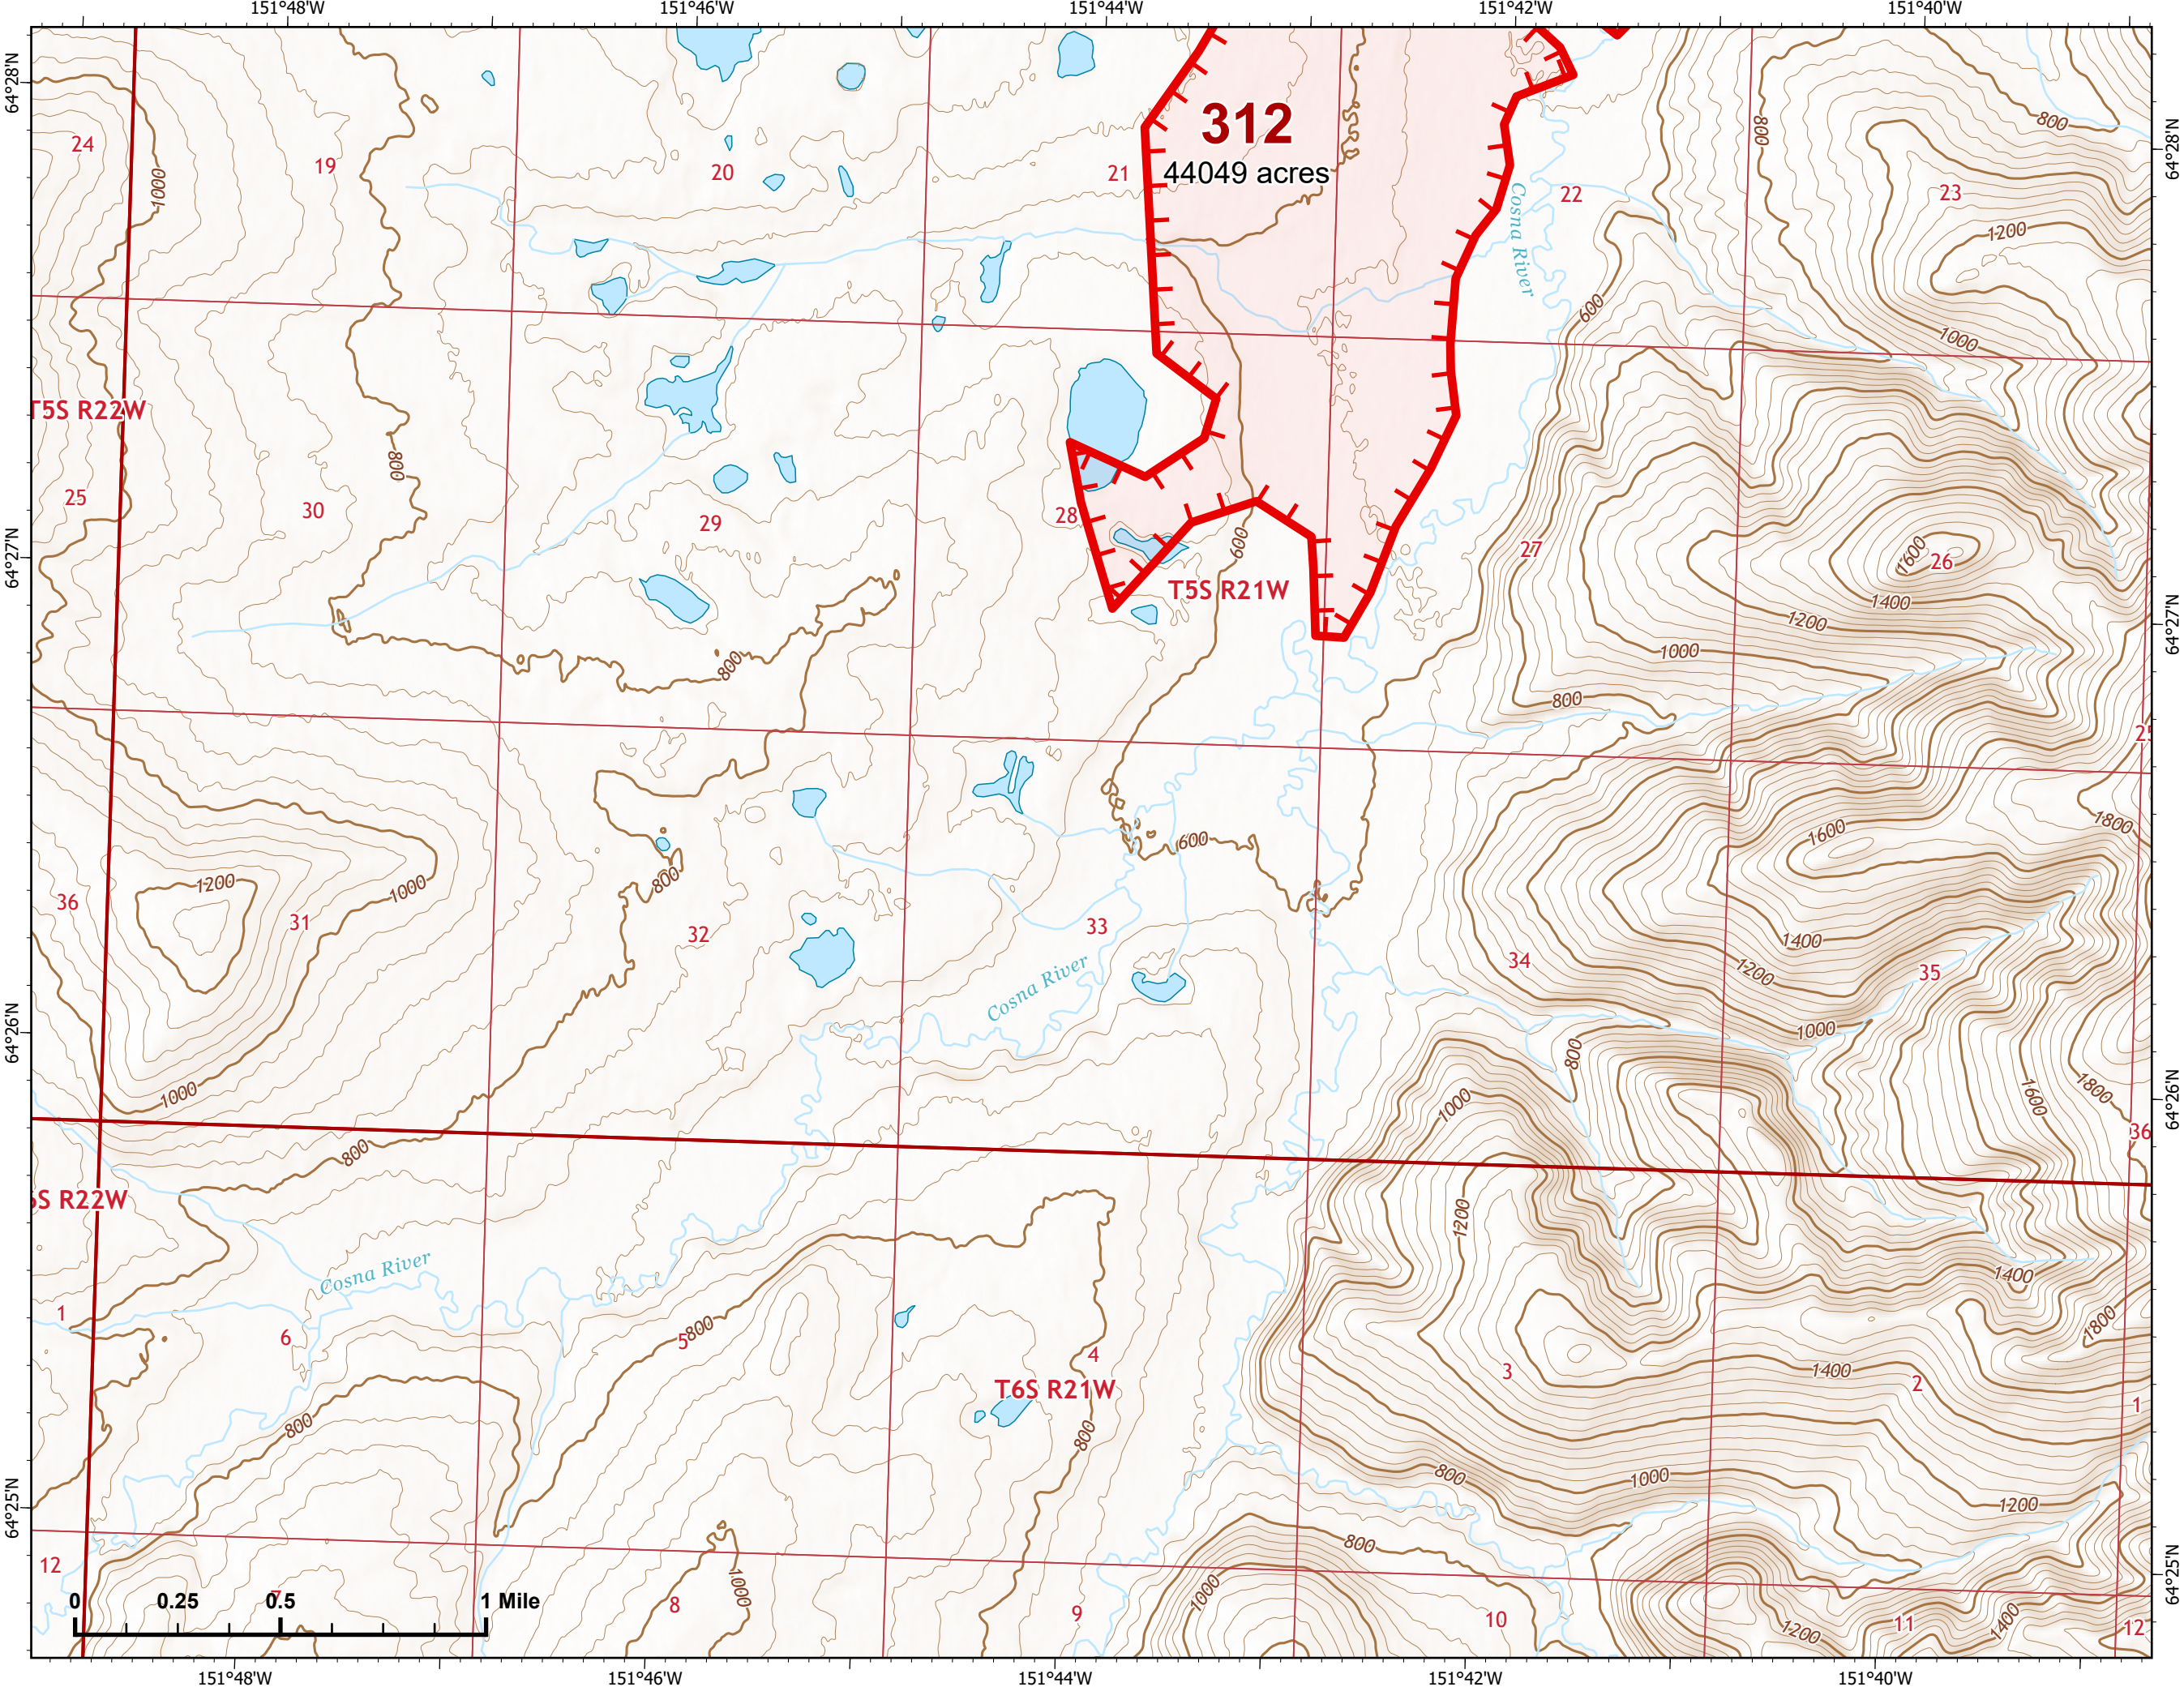

# IAP Map

Bean Complex  
AKTAD000898

07/04/2022

Fire: 312 (Bitzshitini)

Page 312 - 7

-  Wildfire Daily Fire Perimeter
-  Uncontained

Z. Cravens  
7/3/2022