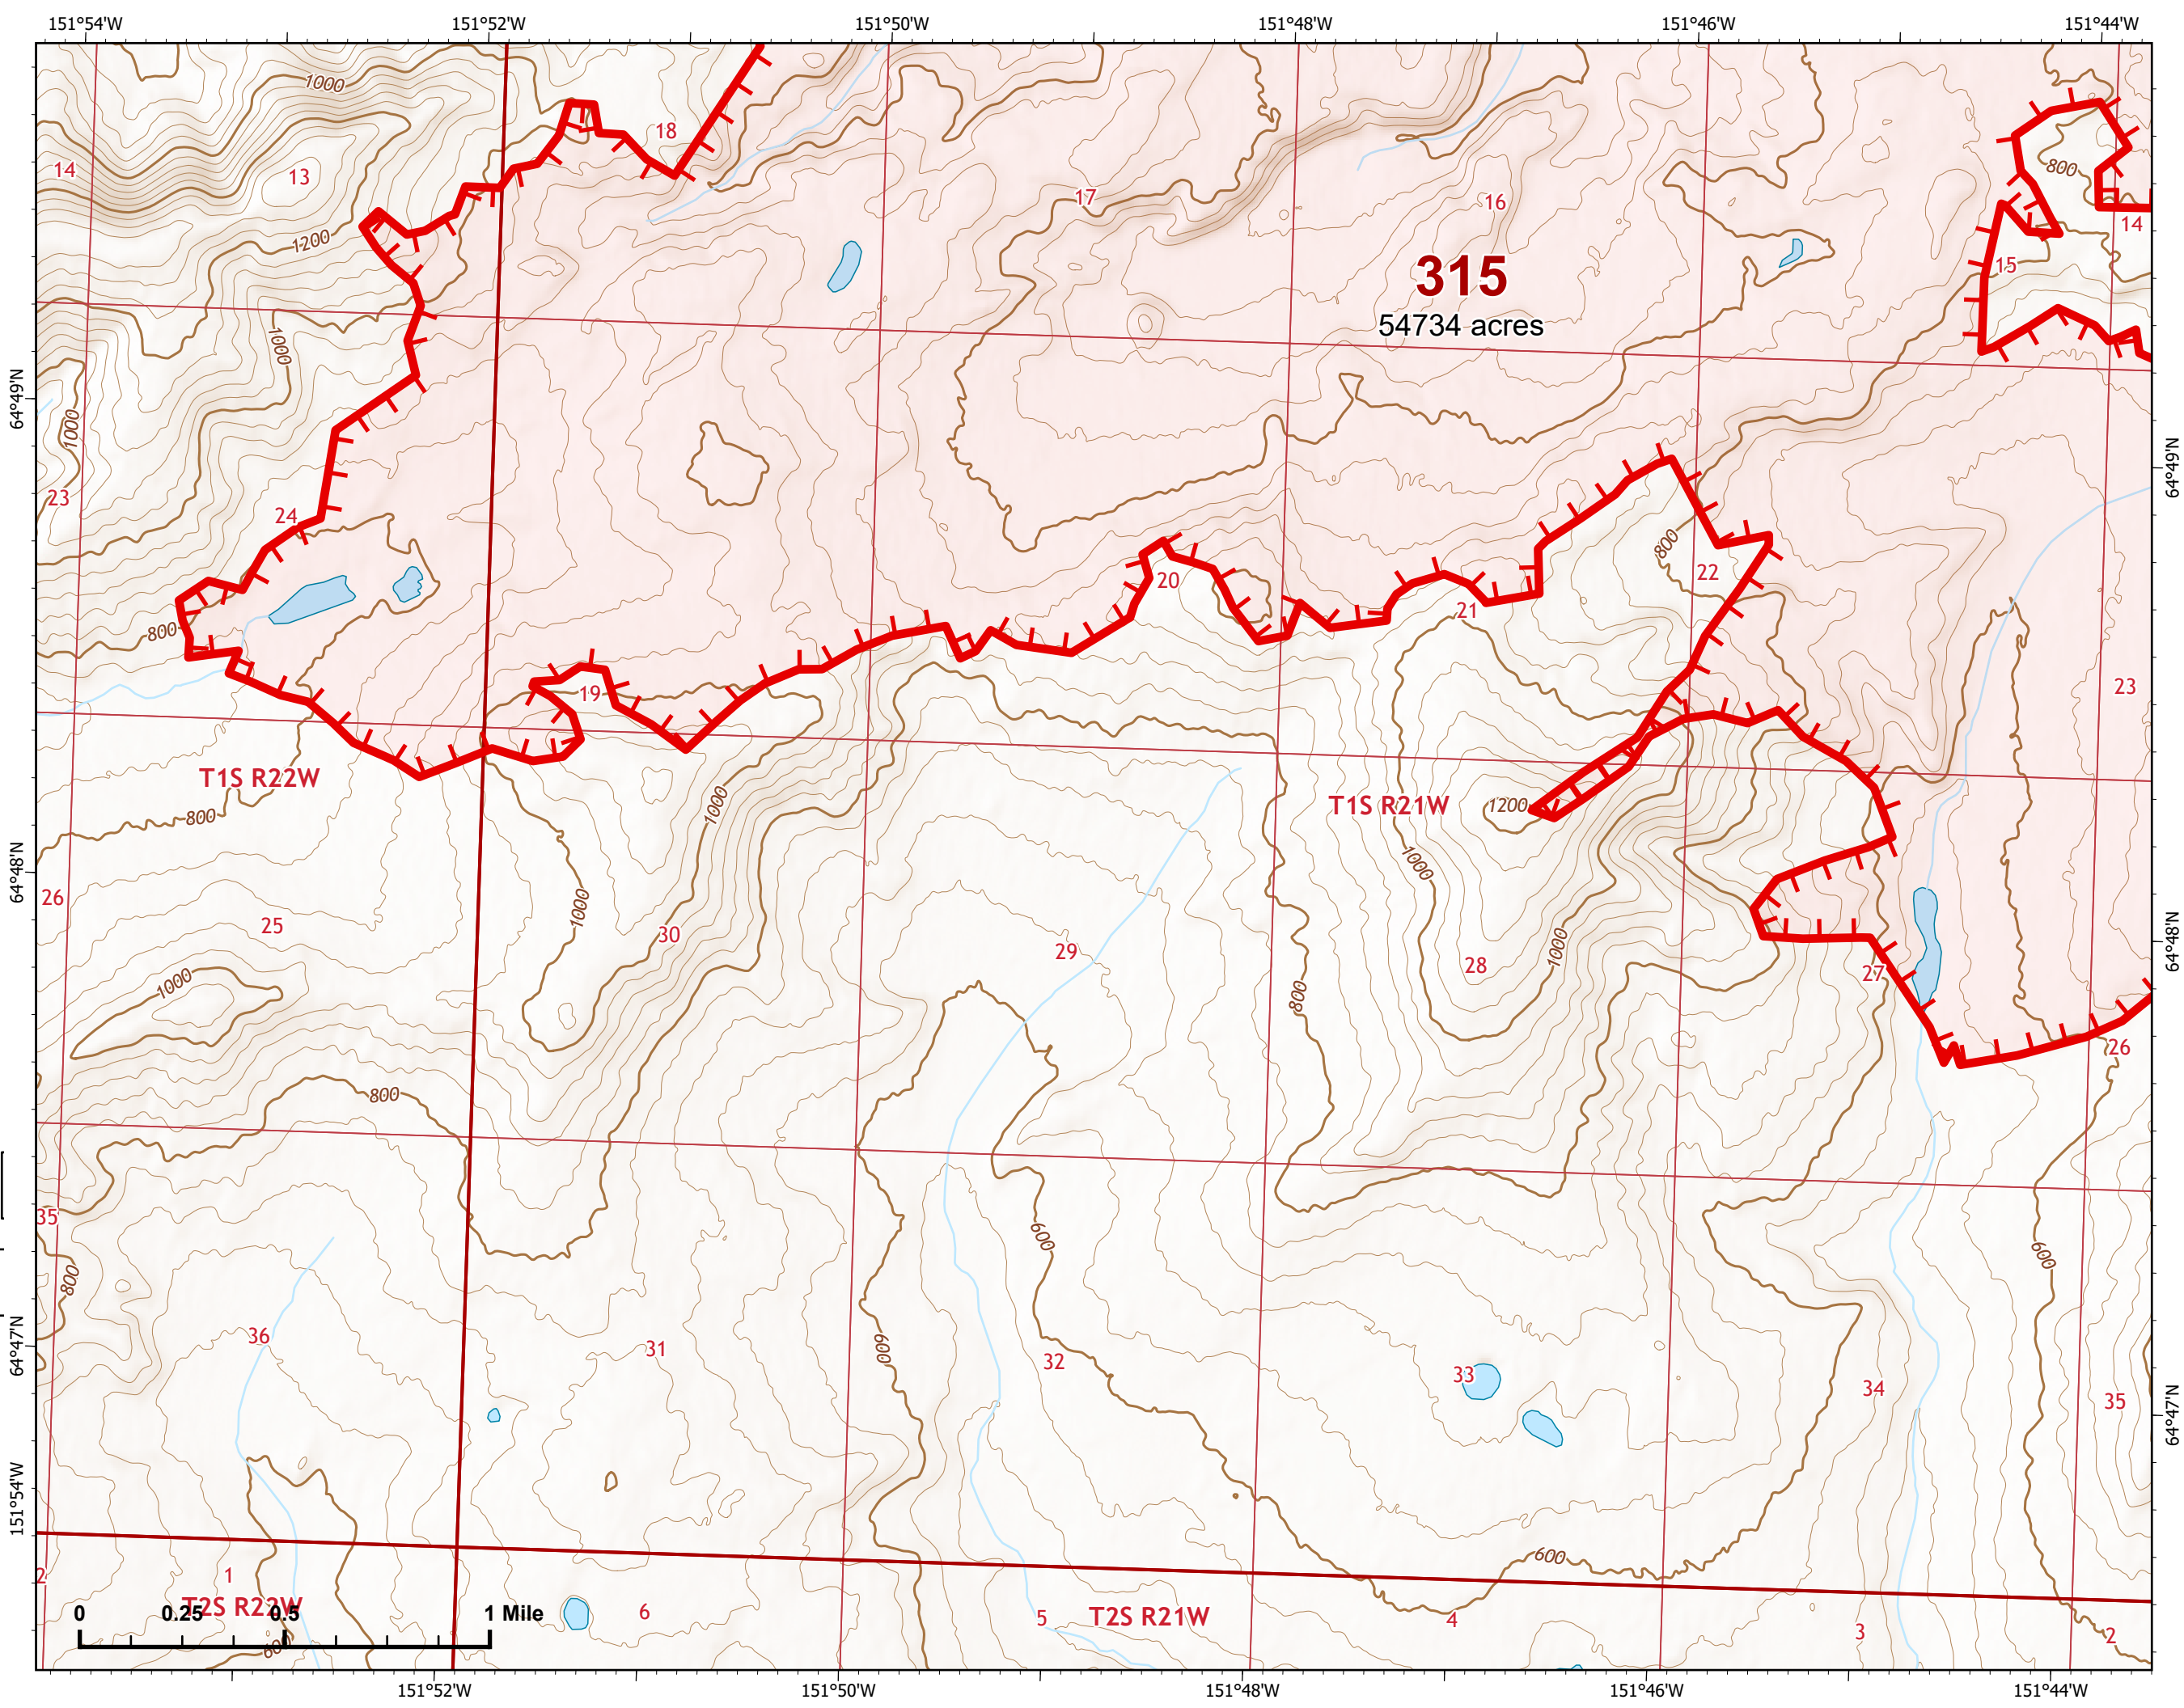

# IAP Map

Bean Complex  
AKTAD000898

07/04/2022

Fire: 315 (Chitanana )

Page 315 - 5

-  Wildfire Daily Fire Perimeter
-  Uncontained

Z. Cravens  
7/3/2022