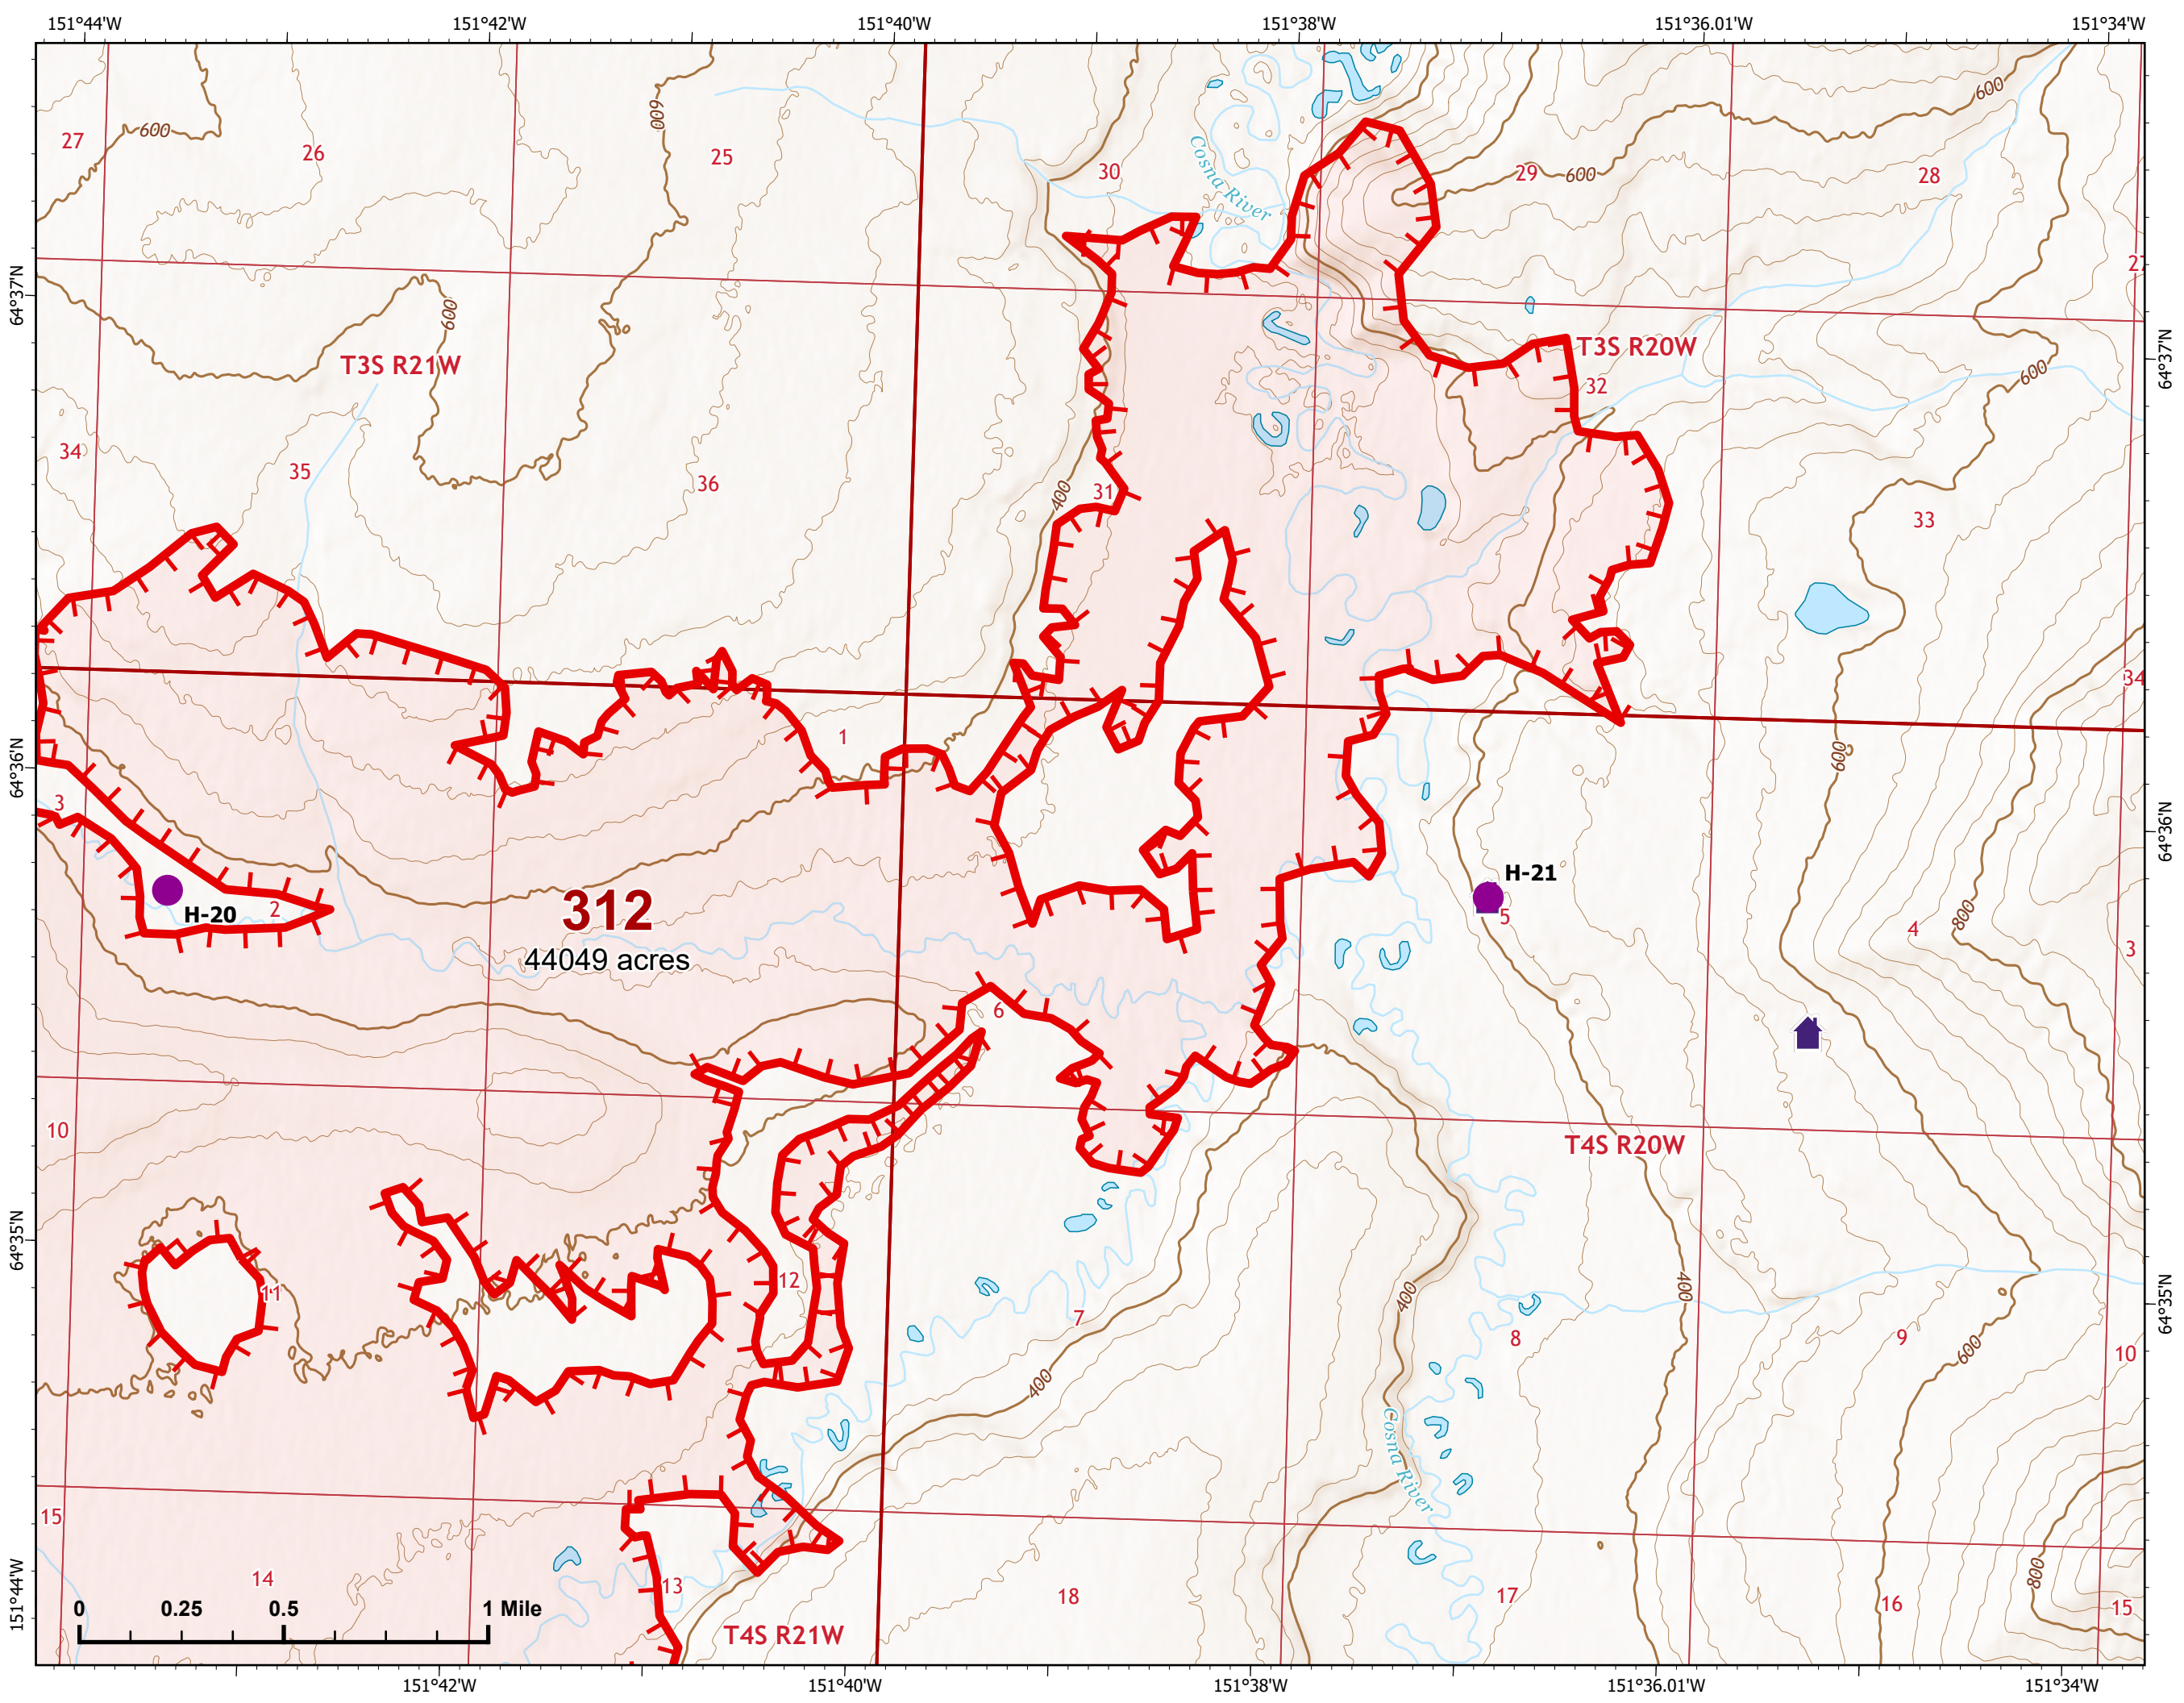

# IAP Map

Bean Complex  
AKTAD000898

07/04/2022

Fire: 312 (Bitzshitini)

Page 312 - 1

-  Helispot
-  Wildfire Daily Fire Perimeter
-  Uncontained
-  Structure

Z. Cravens  
7/3/2022

# IAP Map

Bean Complex  
AKTAD000898

07/04/2022

Fire: 312 (Bitzshitini)

Page 312 - 2

-  Helispot
-  Wildfire Daily Fire Perimeter
-  Uncontained

Z. Cravens  
7/3/2022