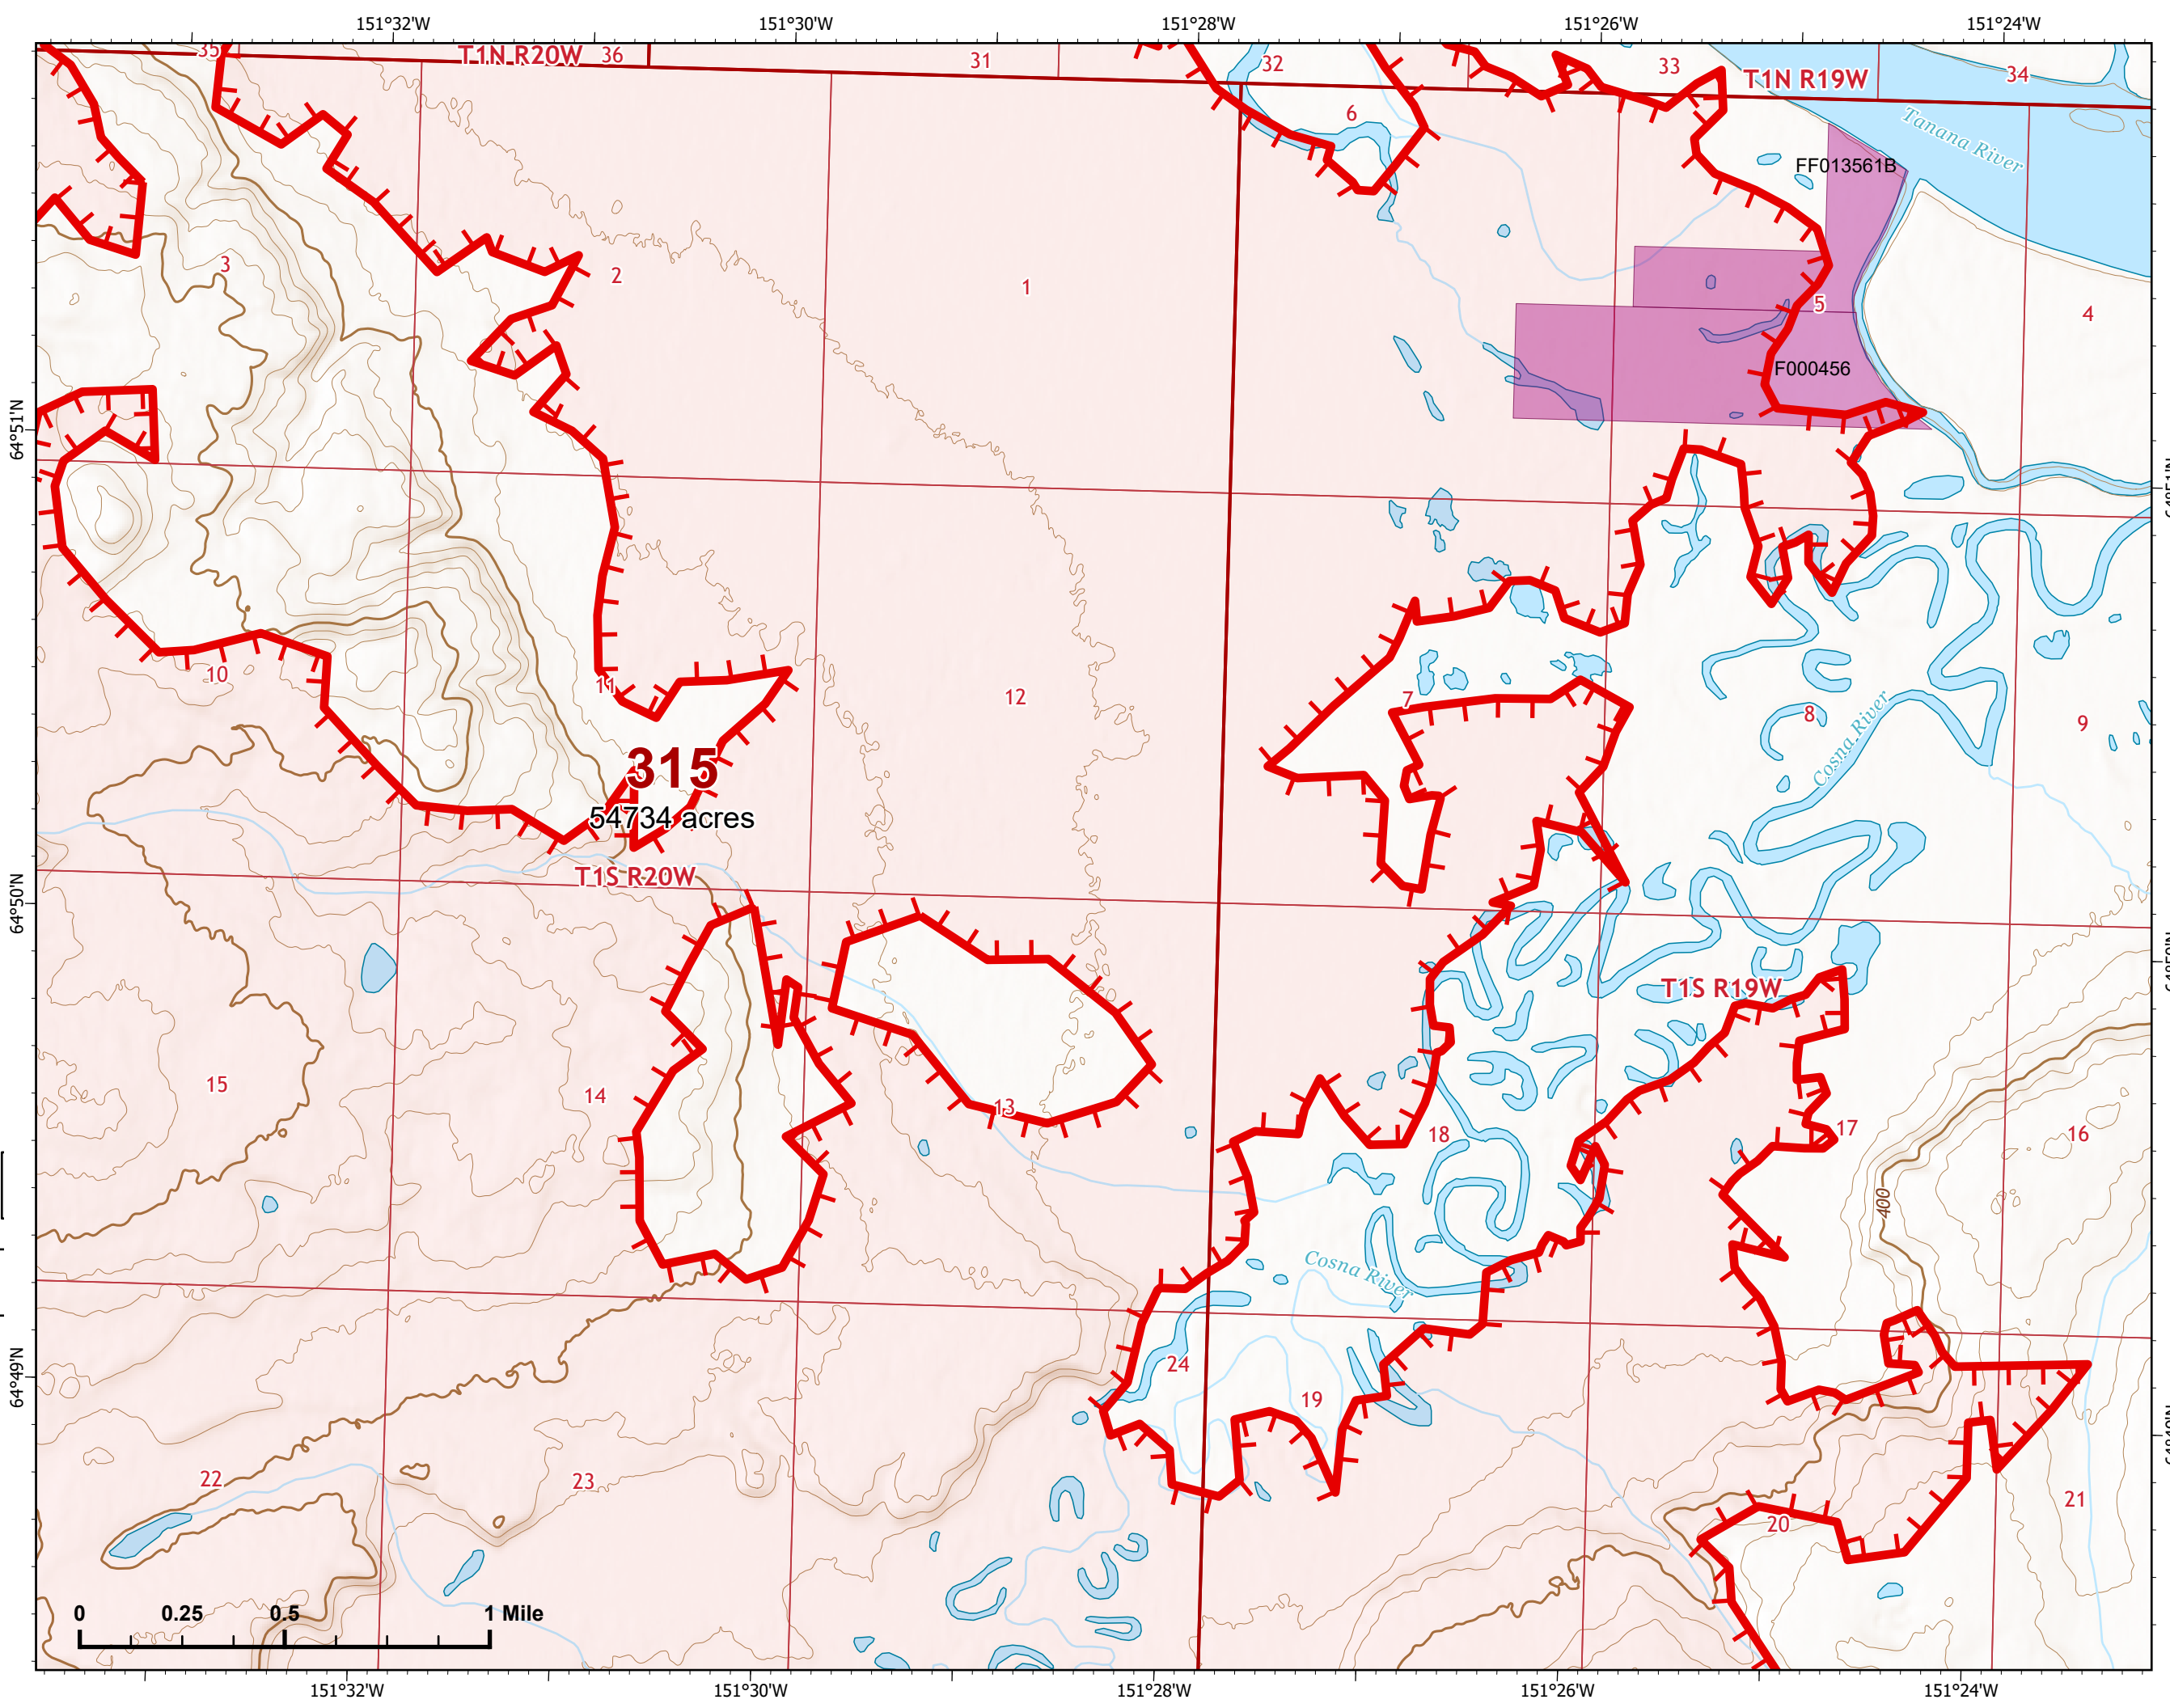

# IAP Map

Bean Complex  
AKTAD000898

07/04/2022

Fire: 315 (Chitanana )

Page 315 - 9

-  Wildfire Daily Fire Perimeter
-  Uncontained
-  Native Allotments

Z. Cravens  
7/3/2022