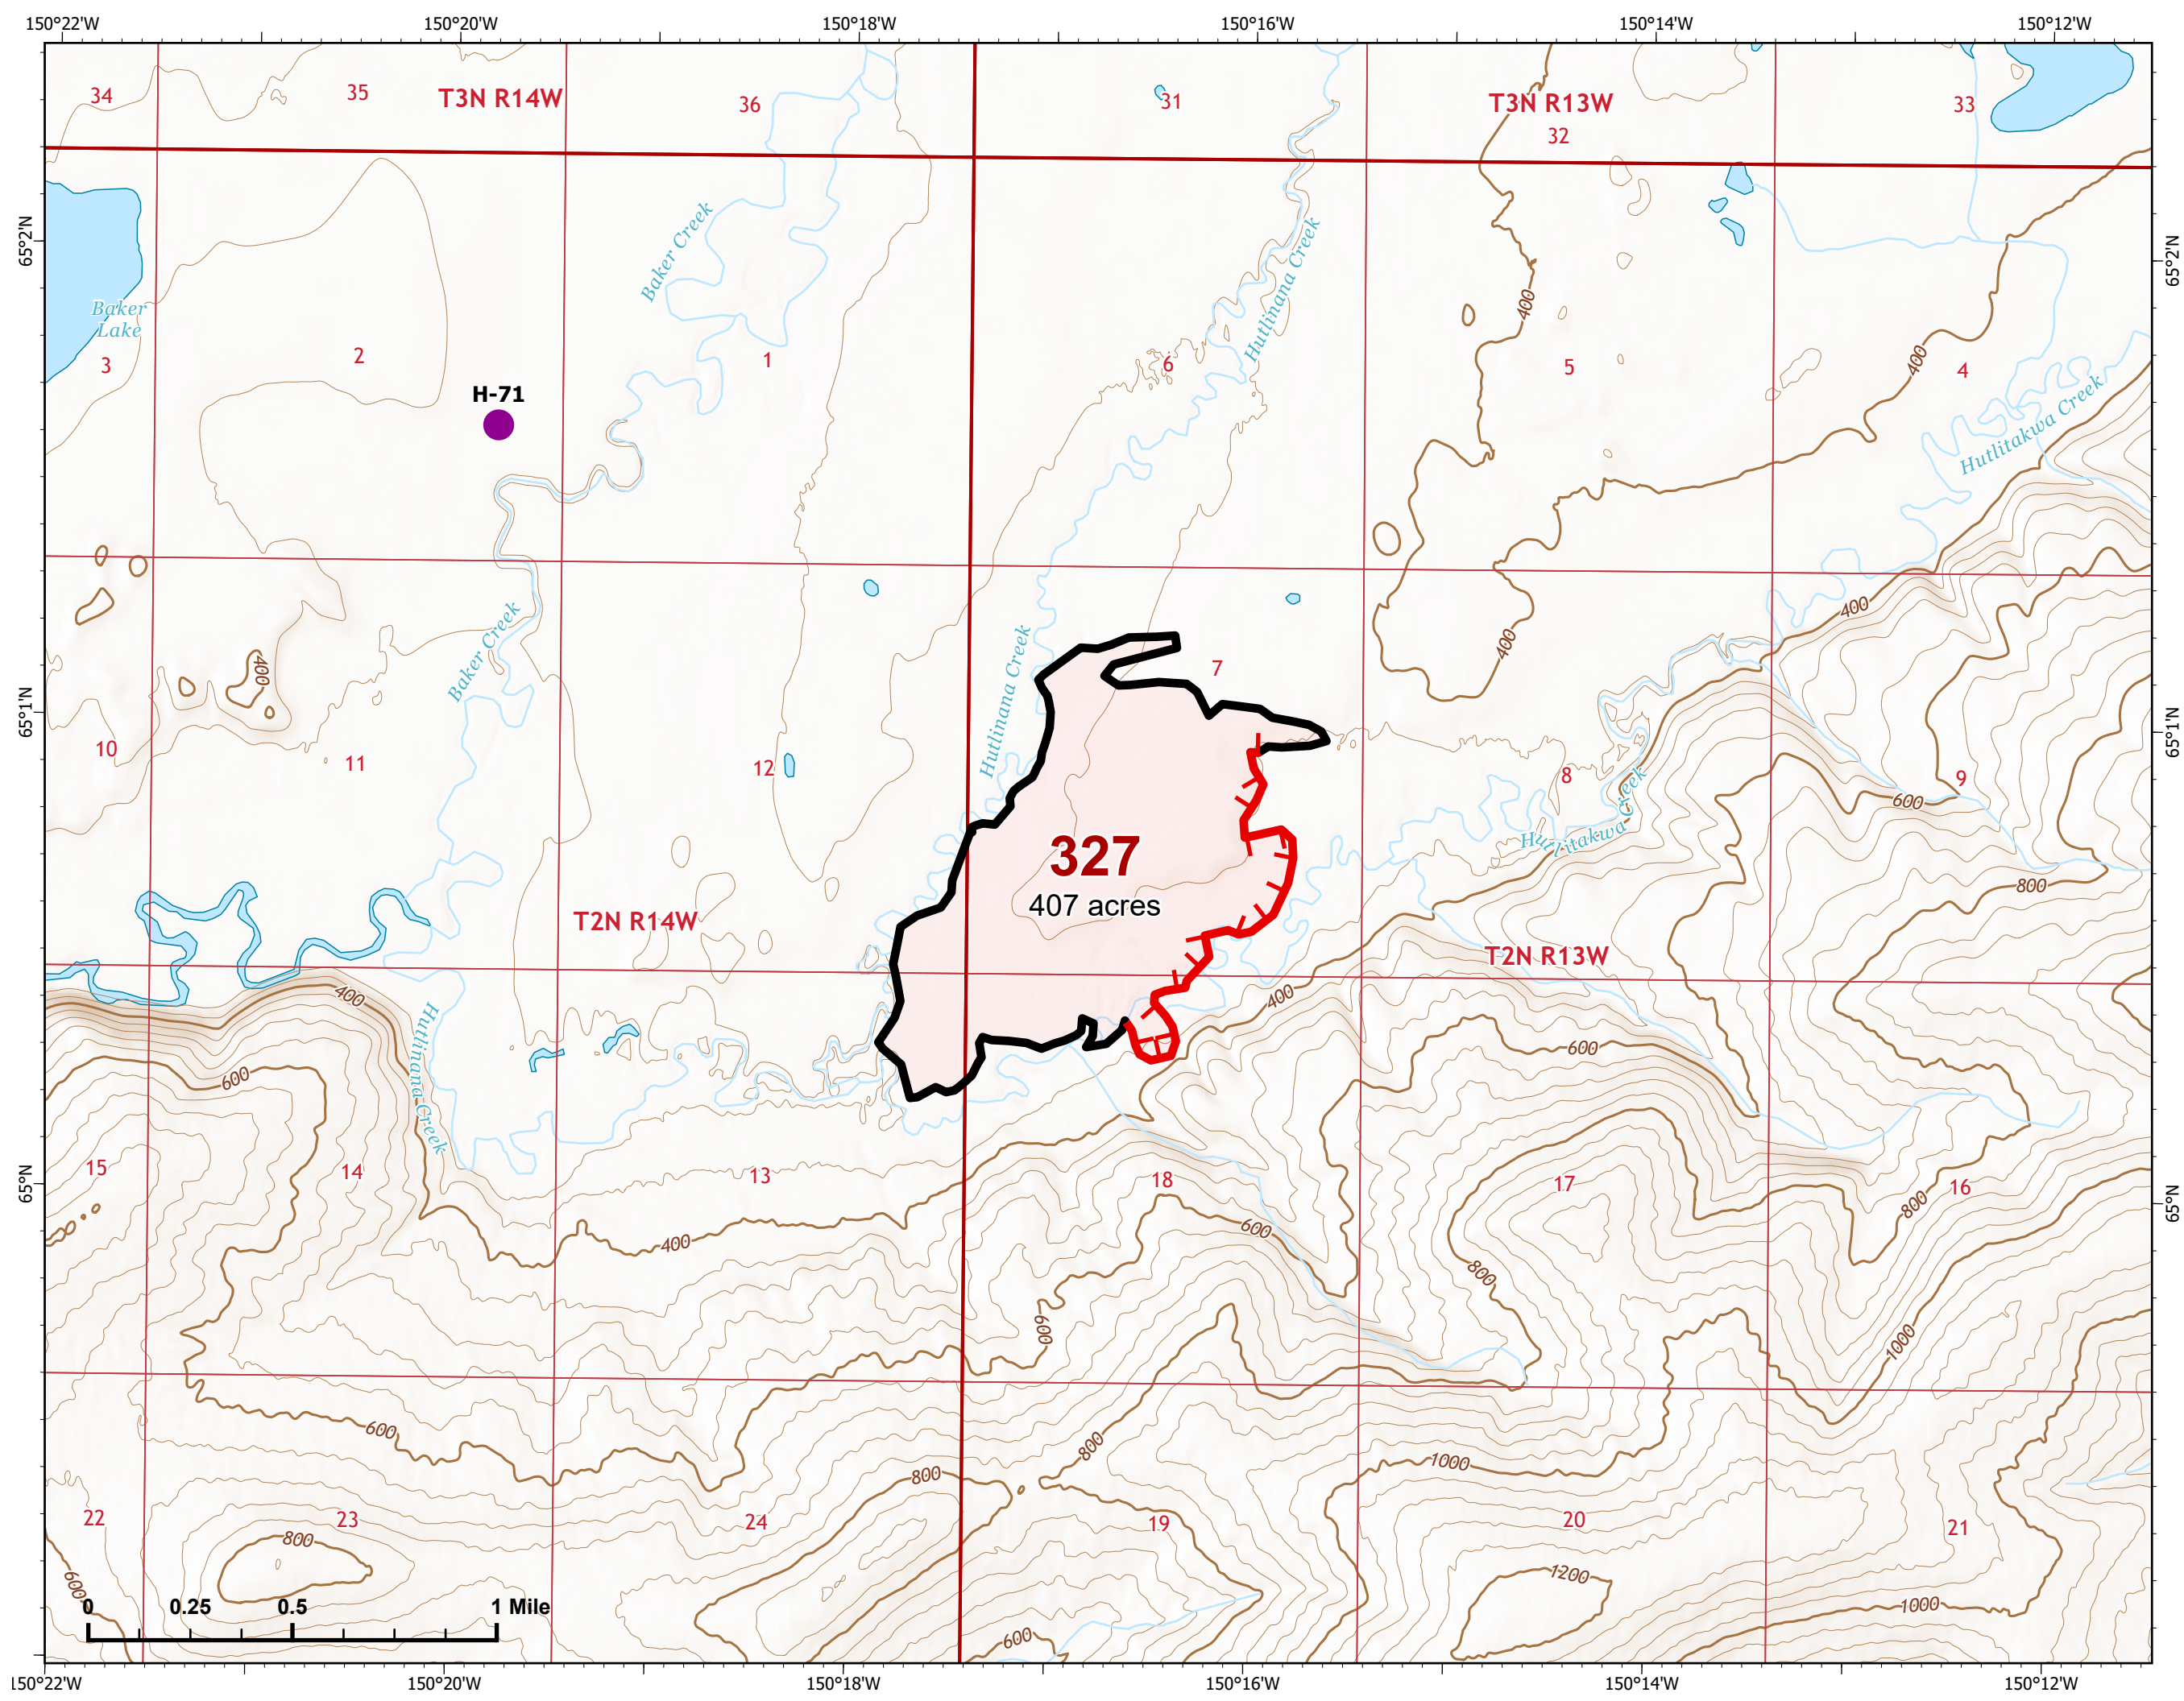

IAP Map

Bean Complex
AKTAD000898

07/04/2022

Fire: 327 (Hutlinana)

Page 327 - 1

- Helispot
- Wildfire Daily Fire Perimeter
- Contained
- Uncontained

Z. Cravens
7/3/2022