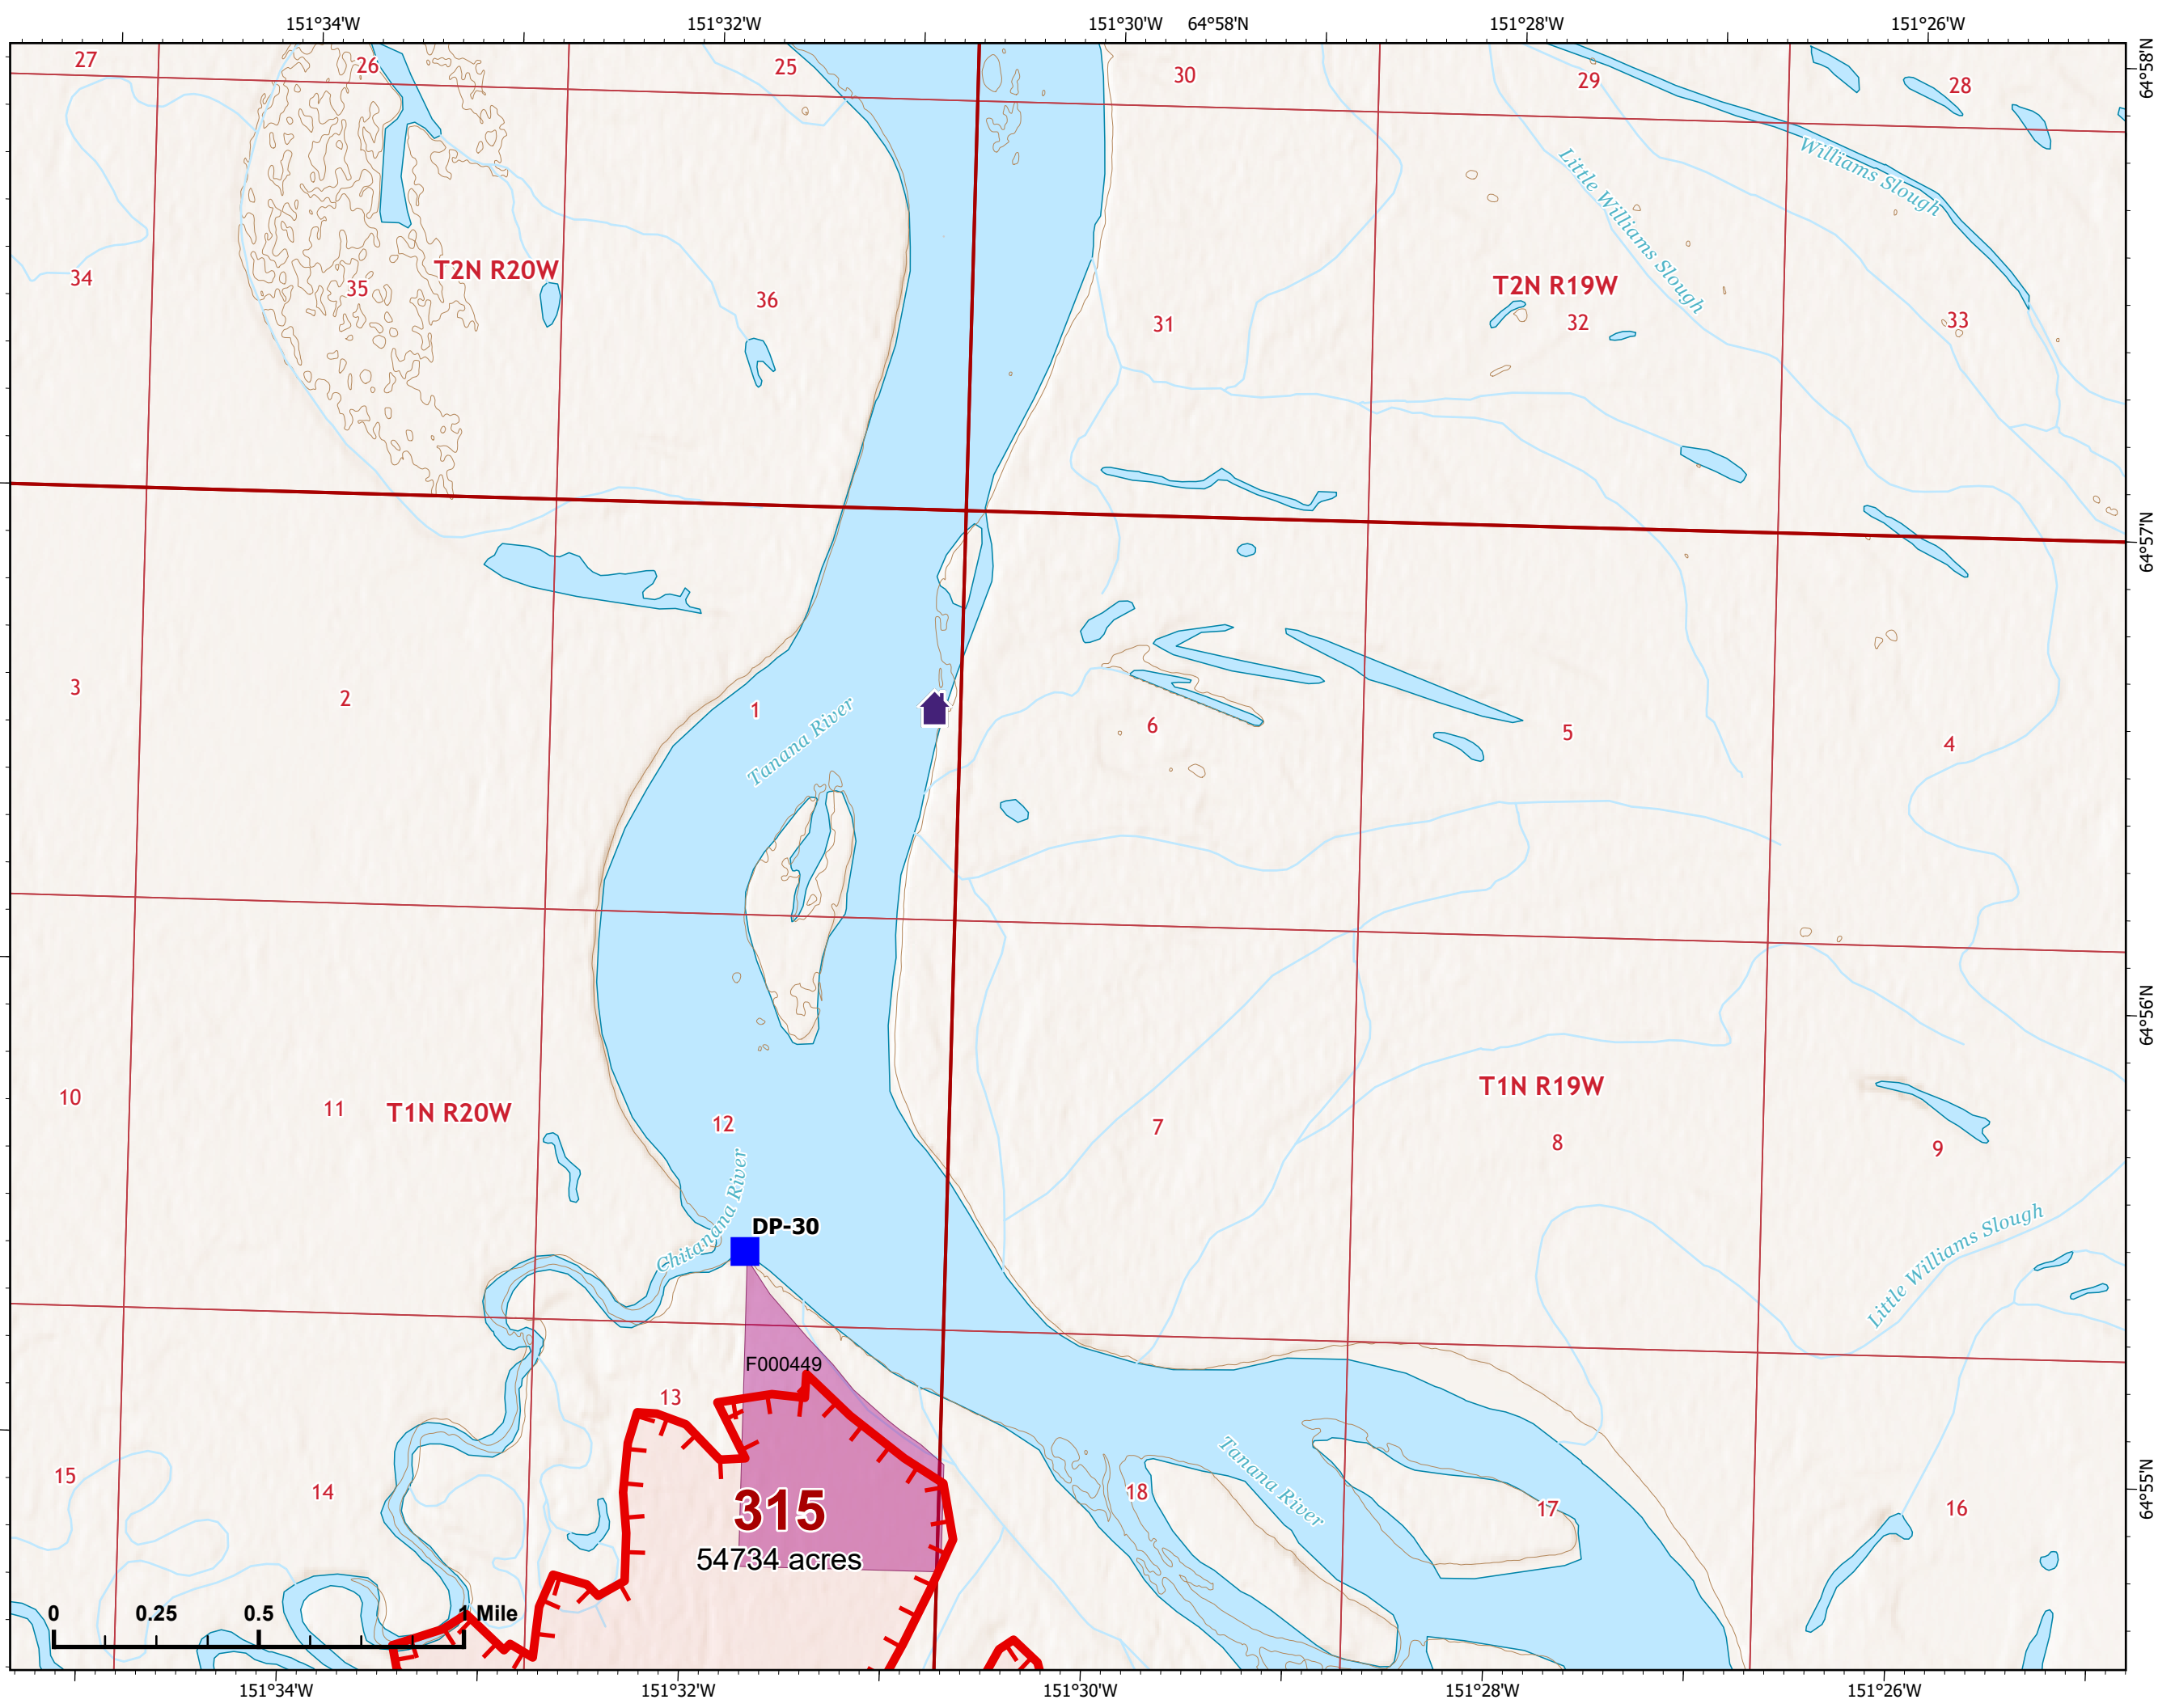

# IAP Map

Bean Complex  
AKTAD000898

07/04/2022

Fire: 315 (Chitanana )

Page 315 - 1

-  Drop Point
-  Wildfire Daily Fire Perimeter
-  Label Point
-  Uncontained
-  Native Allotments
-  Structure

Z. Cravens  
7/3/2022