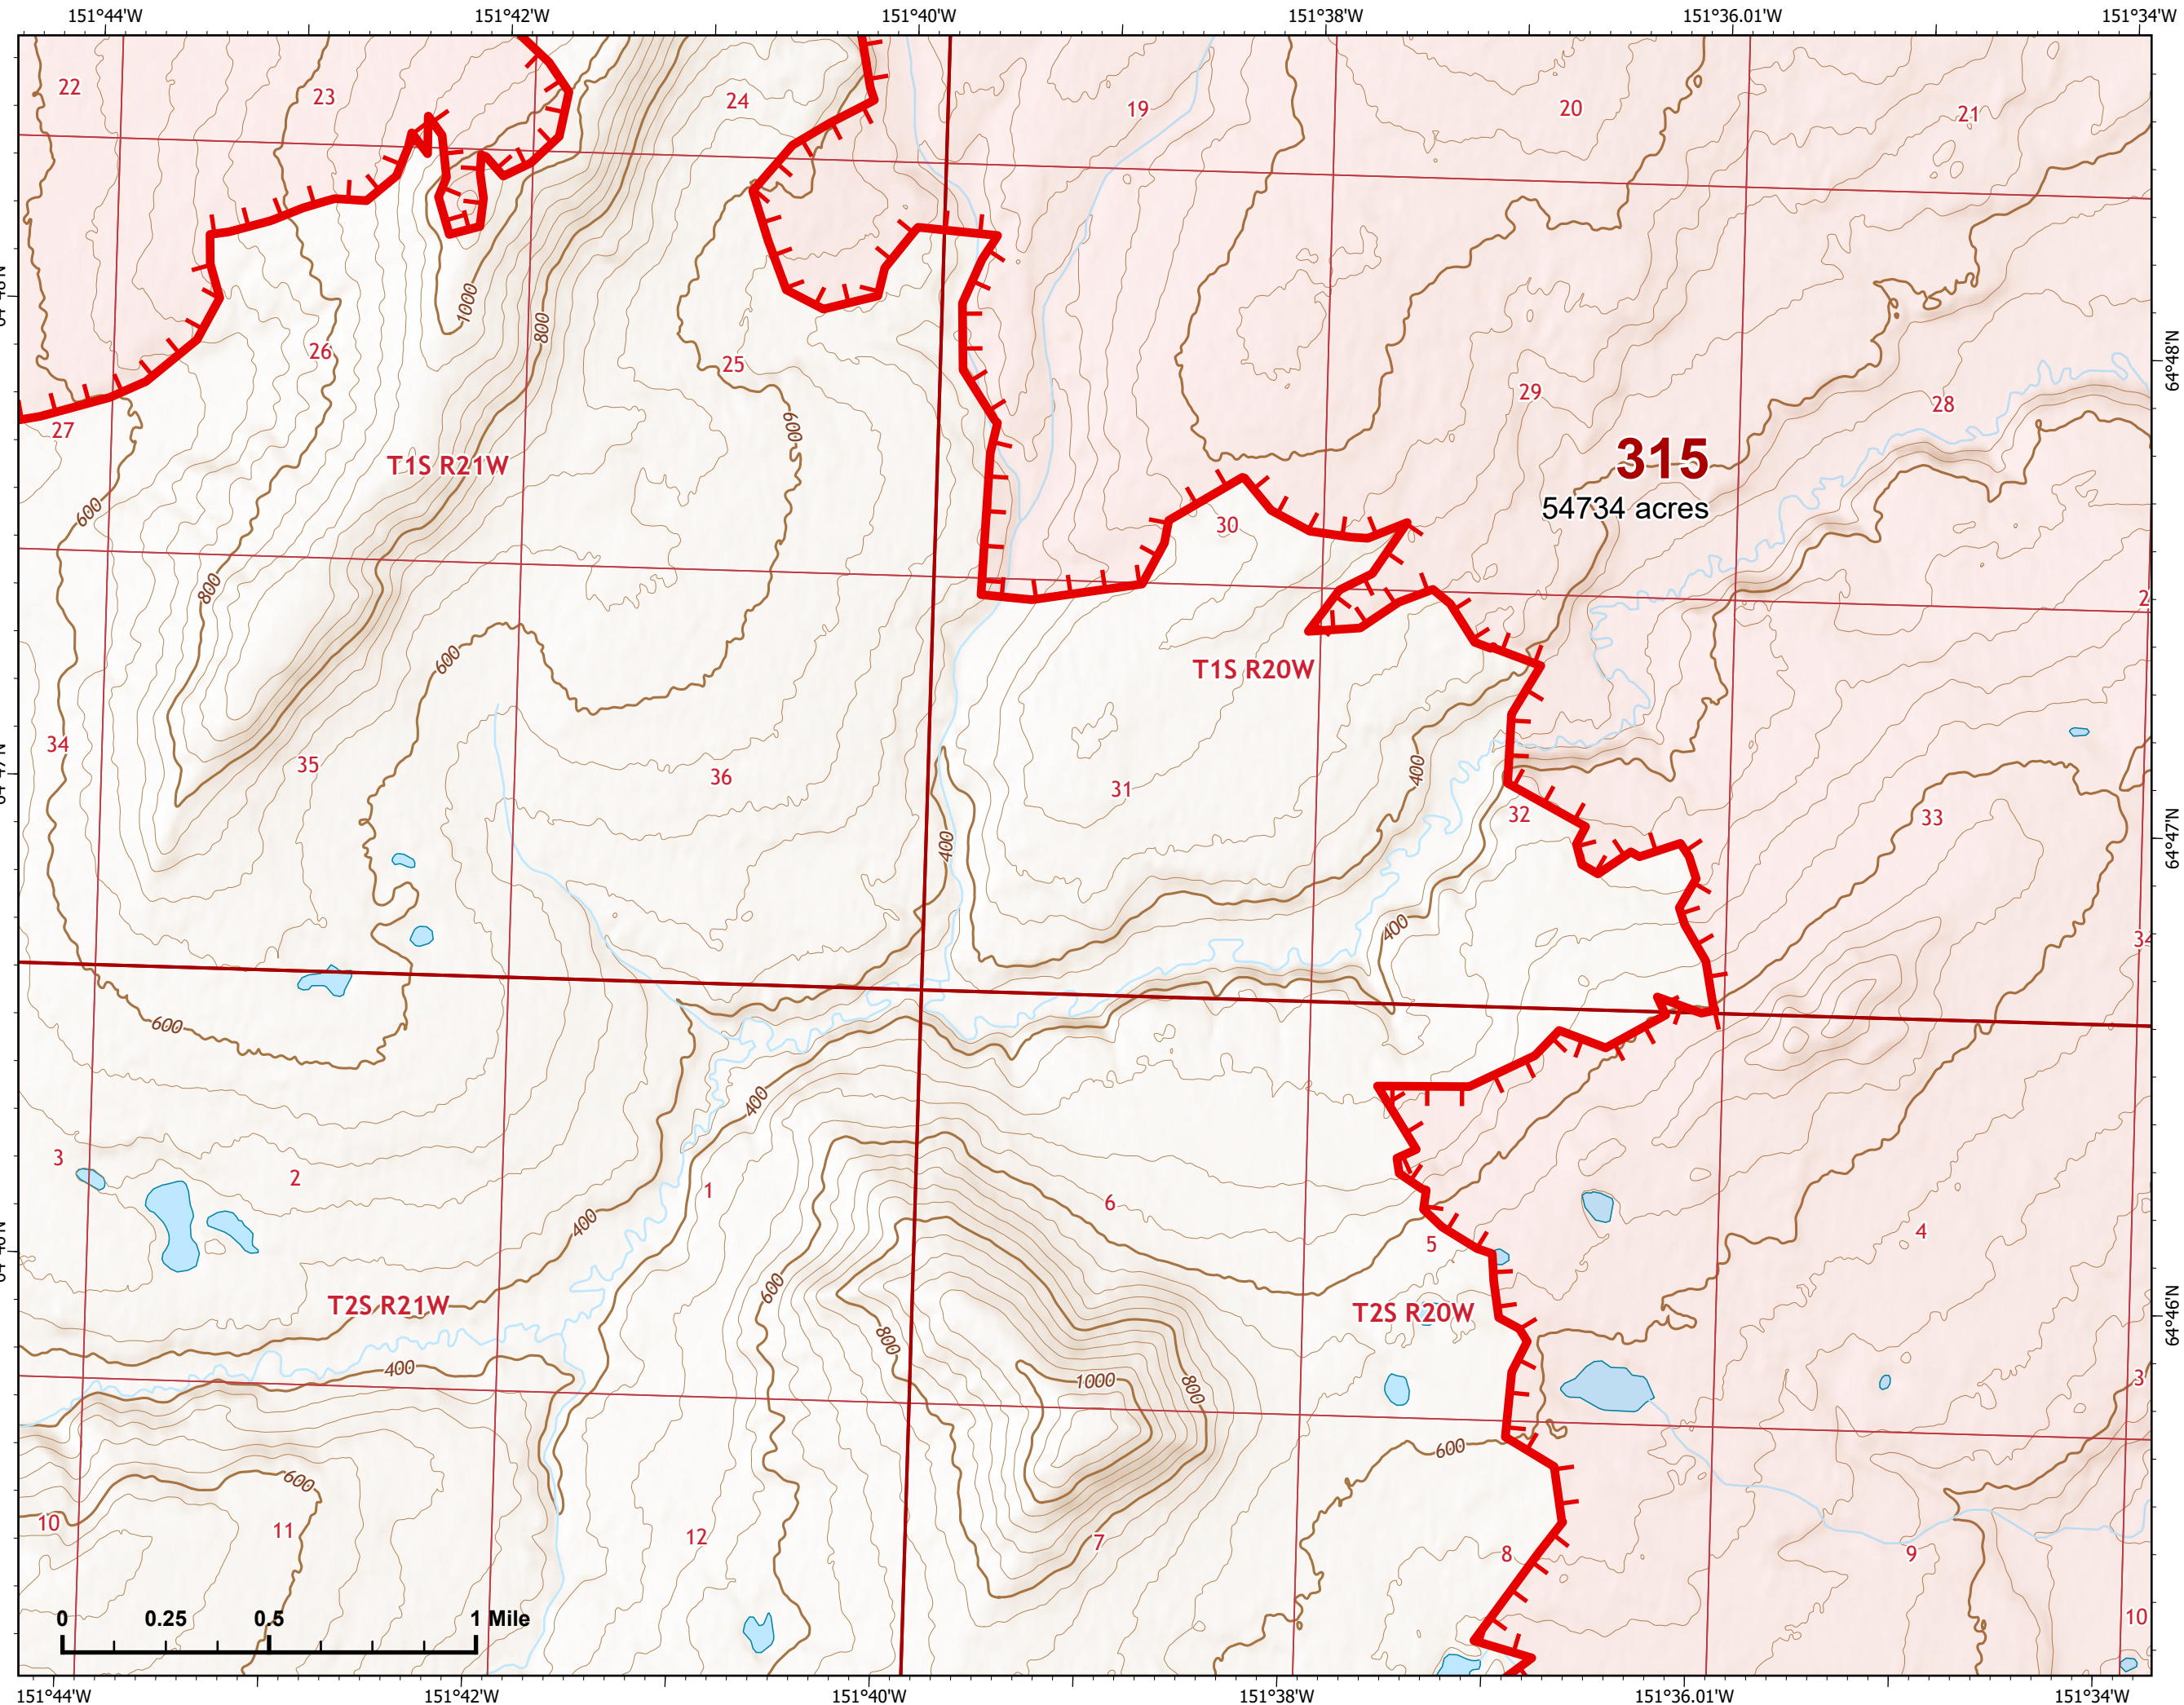

IAP Map

Bean Complex
AKTAD000898
07/04/2022

Fire: 315 (Chitanana)

Page 315 - 6

- Wildfire Daily Fire Perimeter
- Uncontained

Z. Cravens
7/3/2022