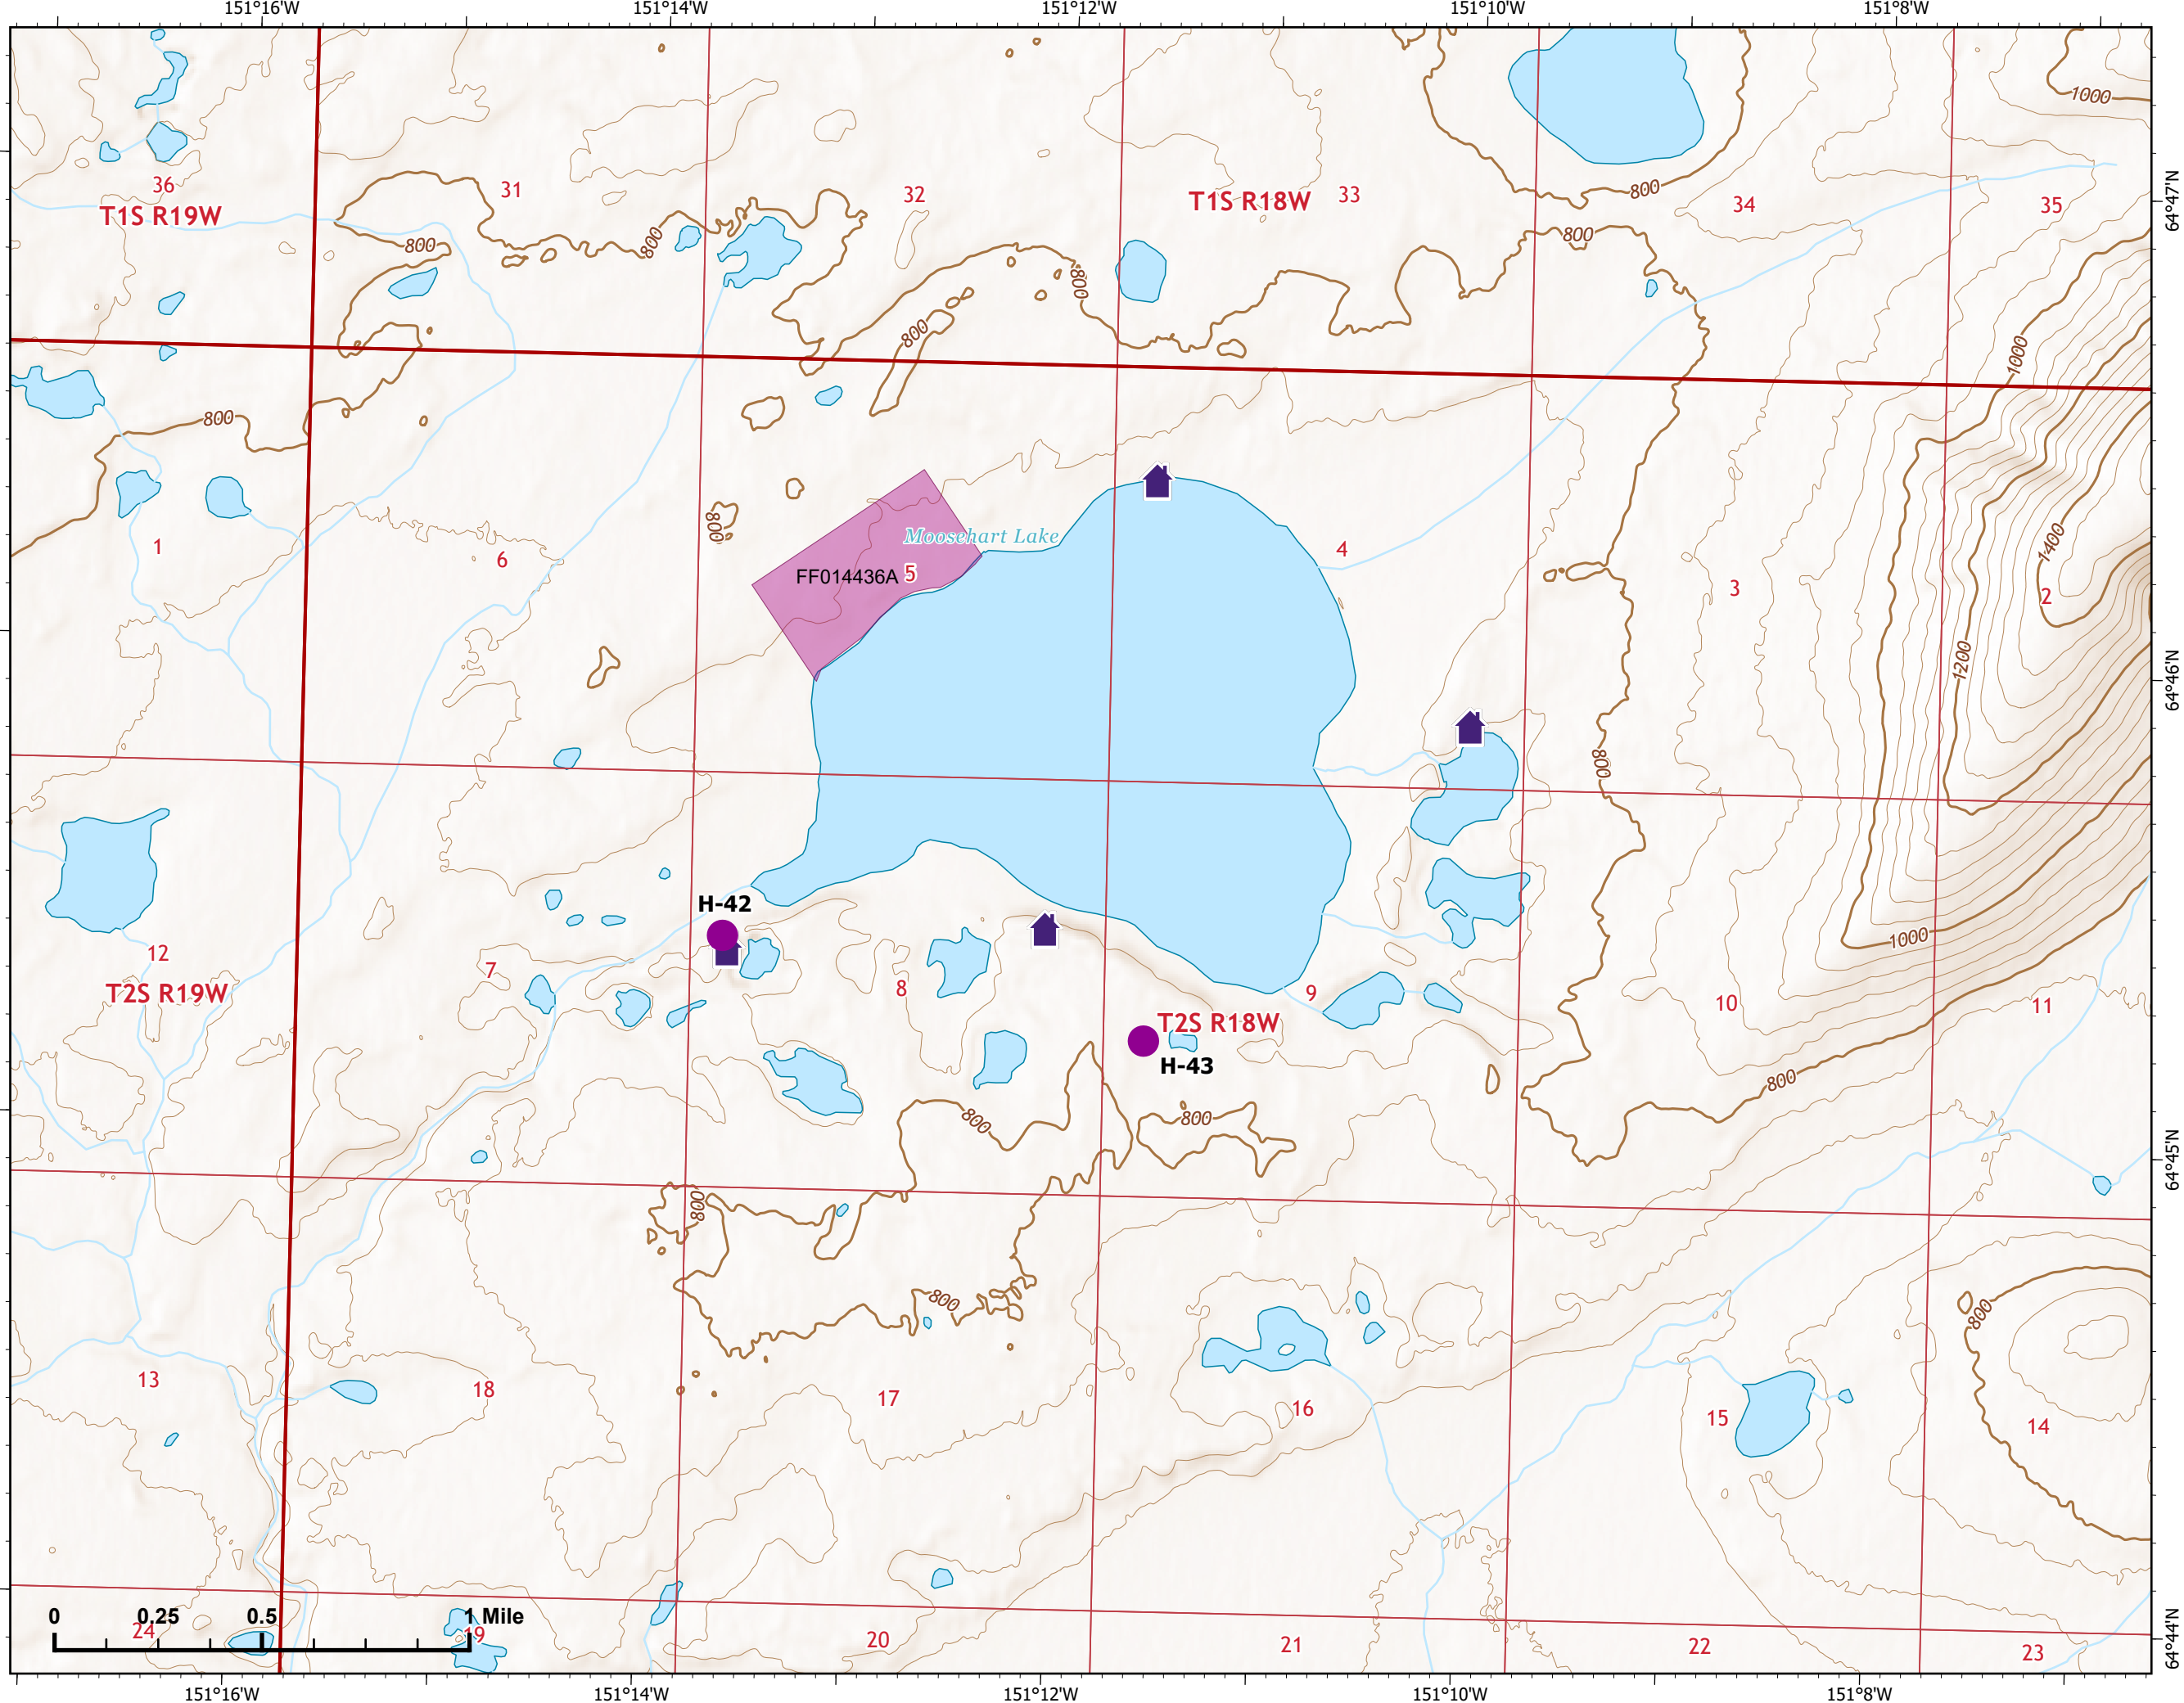

IAP Map

Bean Complex
AKTAD000898

07/04/2022

Fire: 343 ()

Page 343 - 3

- Helispot
- Native Allotments
- Structure

Z. Cravens
7/3/2022