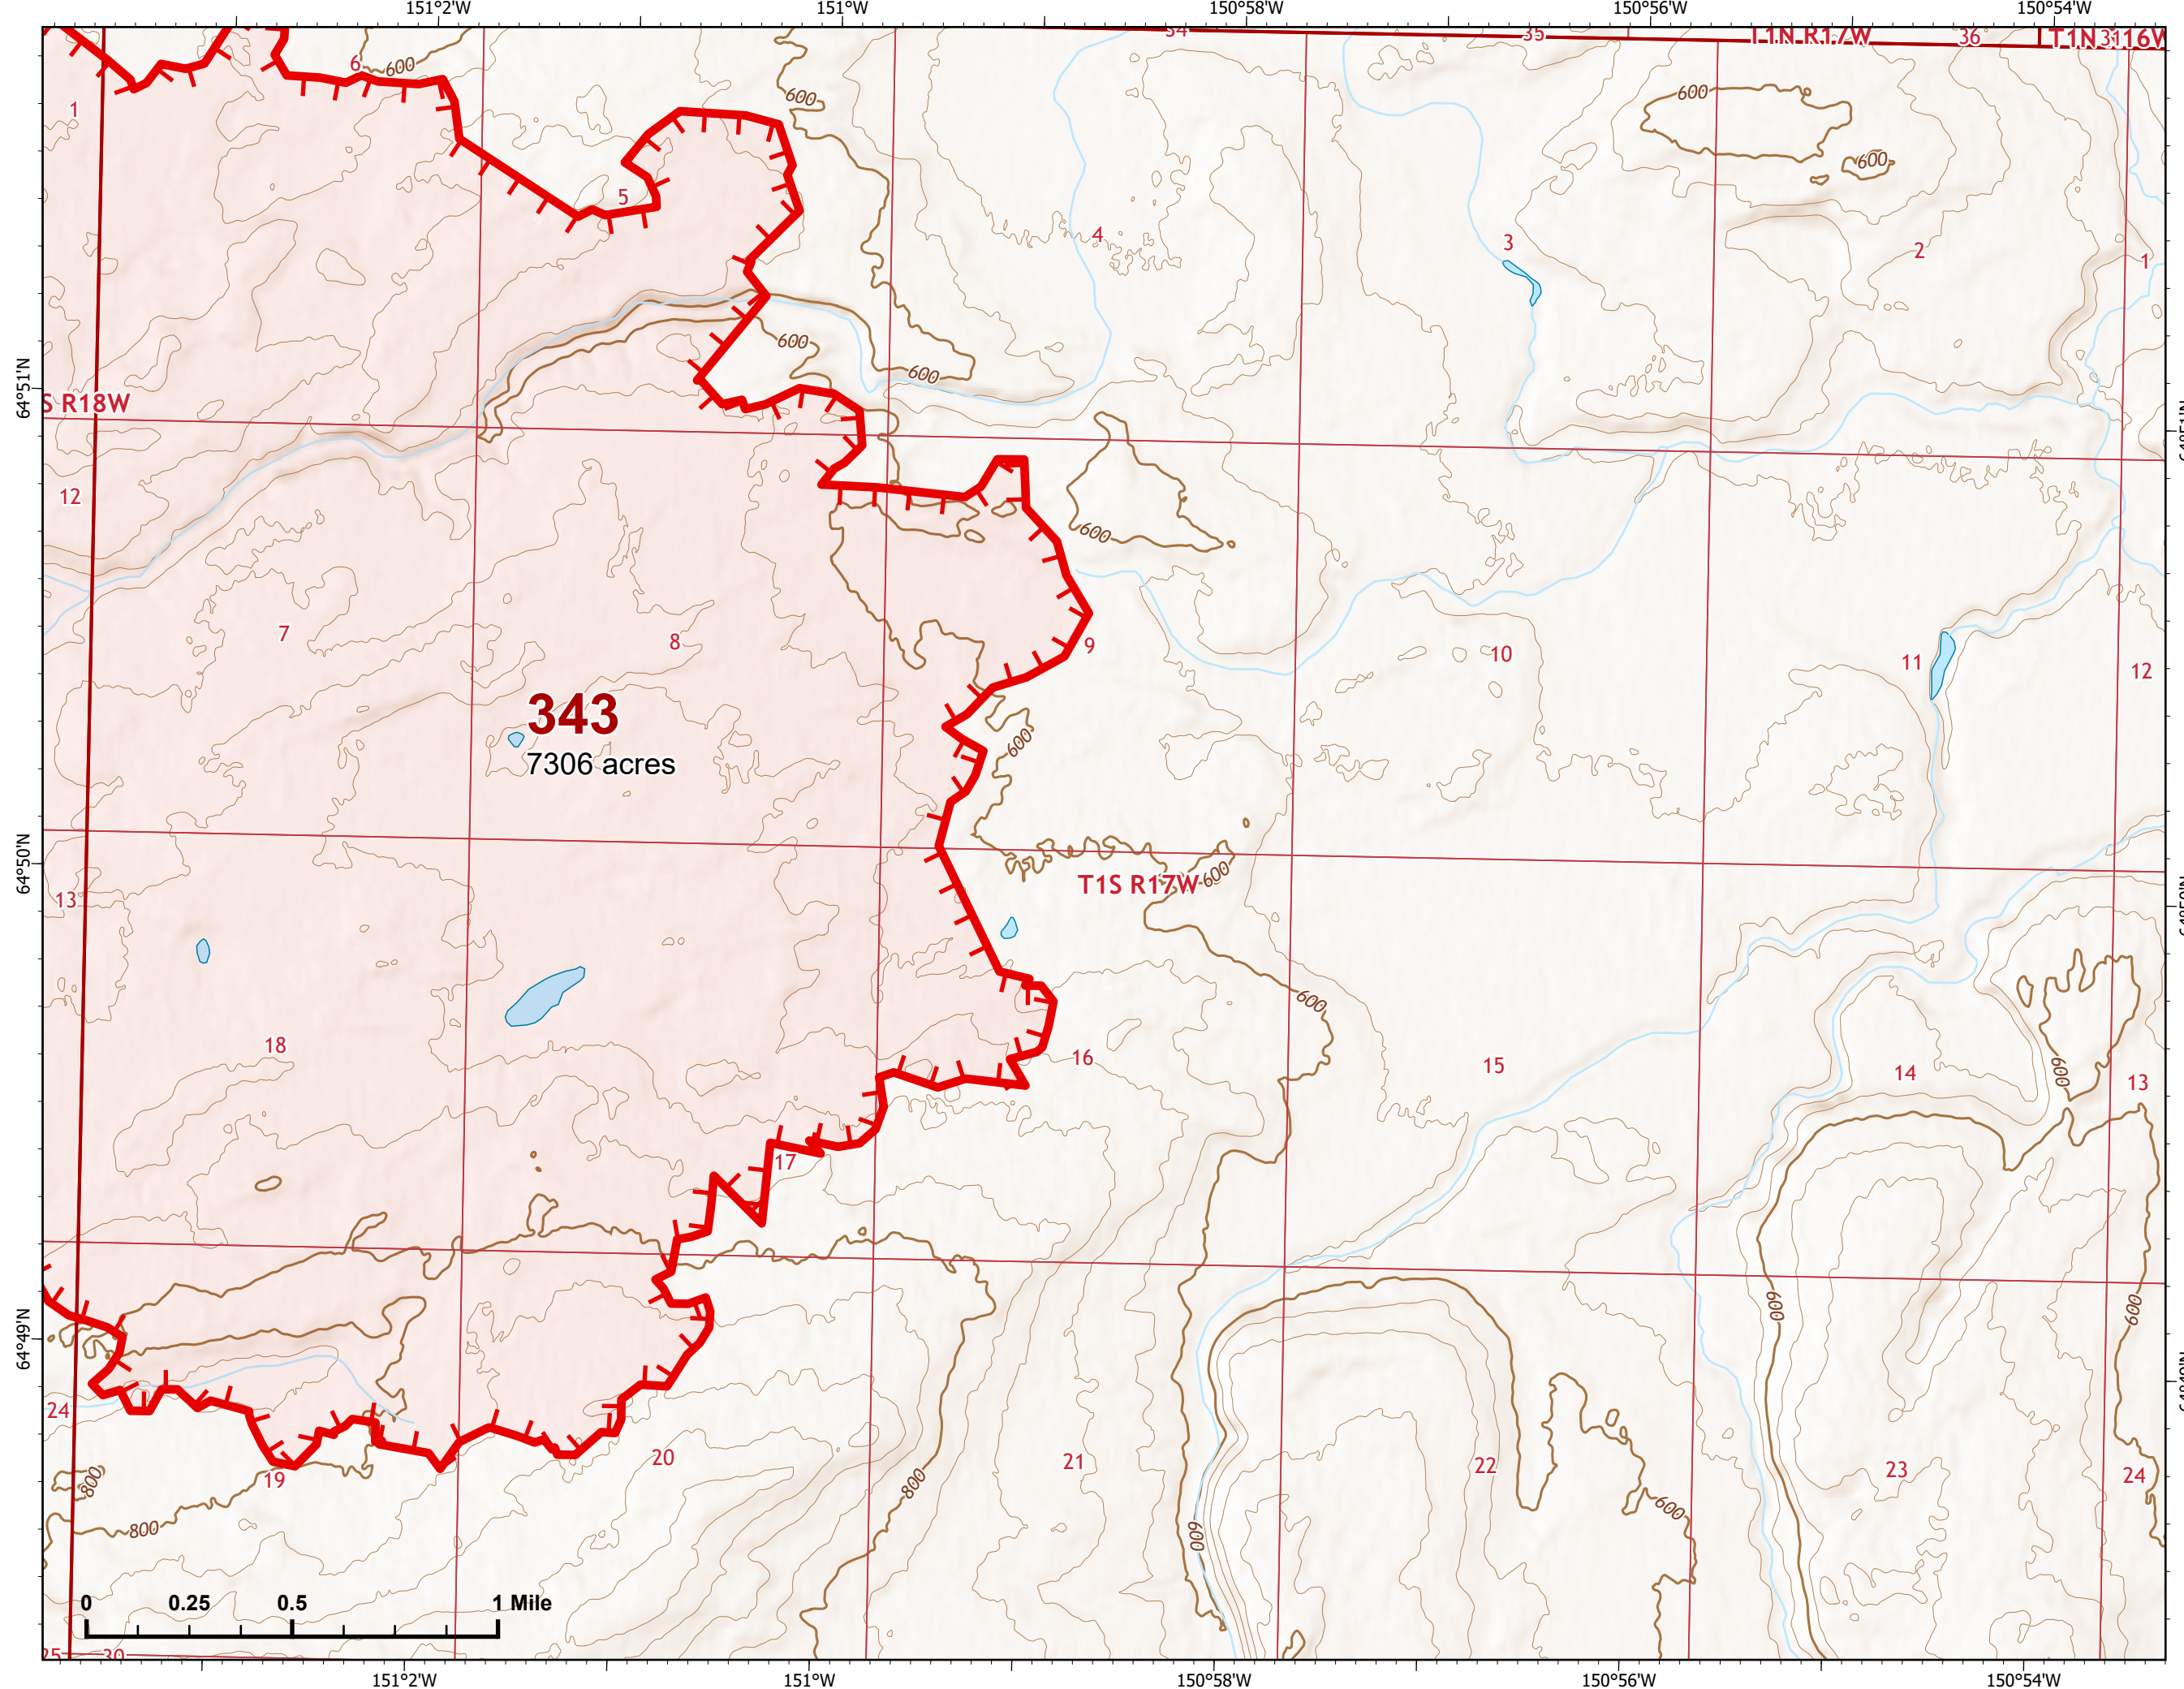

IAP Map

Bean Complex
AKTAD000898

07/04/2022

Fire: 343 (Dragon)

Page 343 - 2

- Wildfire Daily Fire Perimeter
- Uncontained