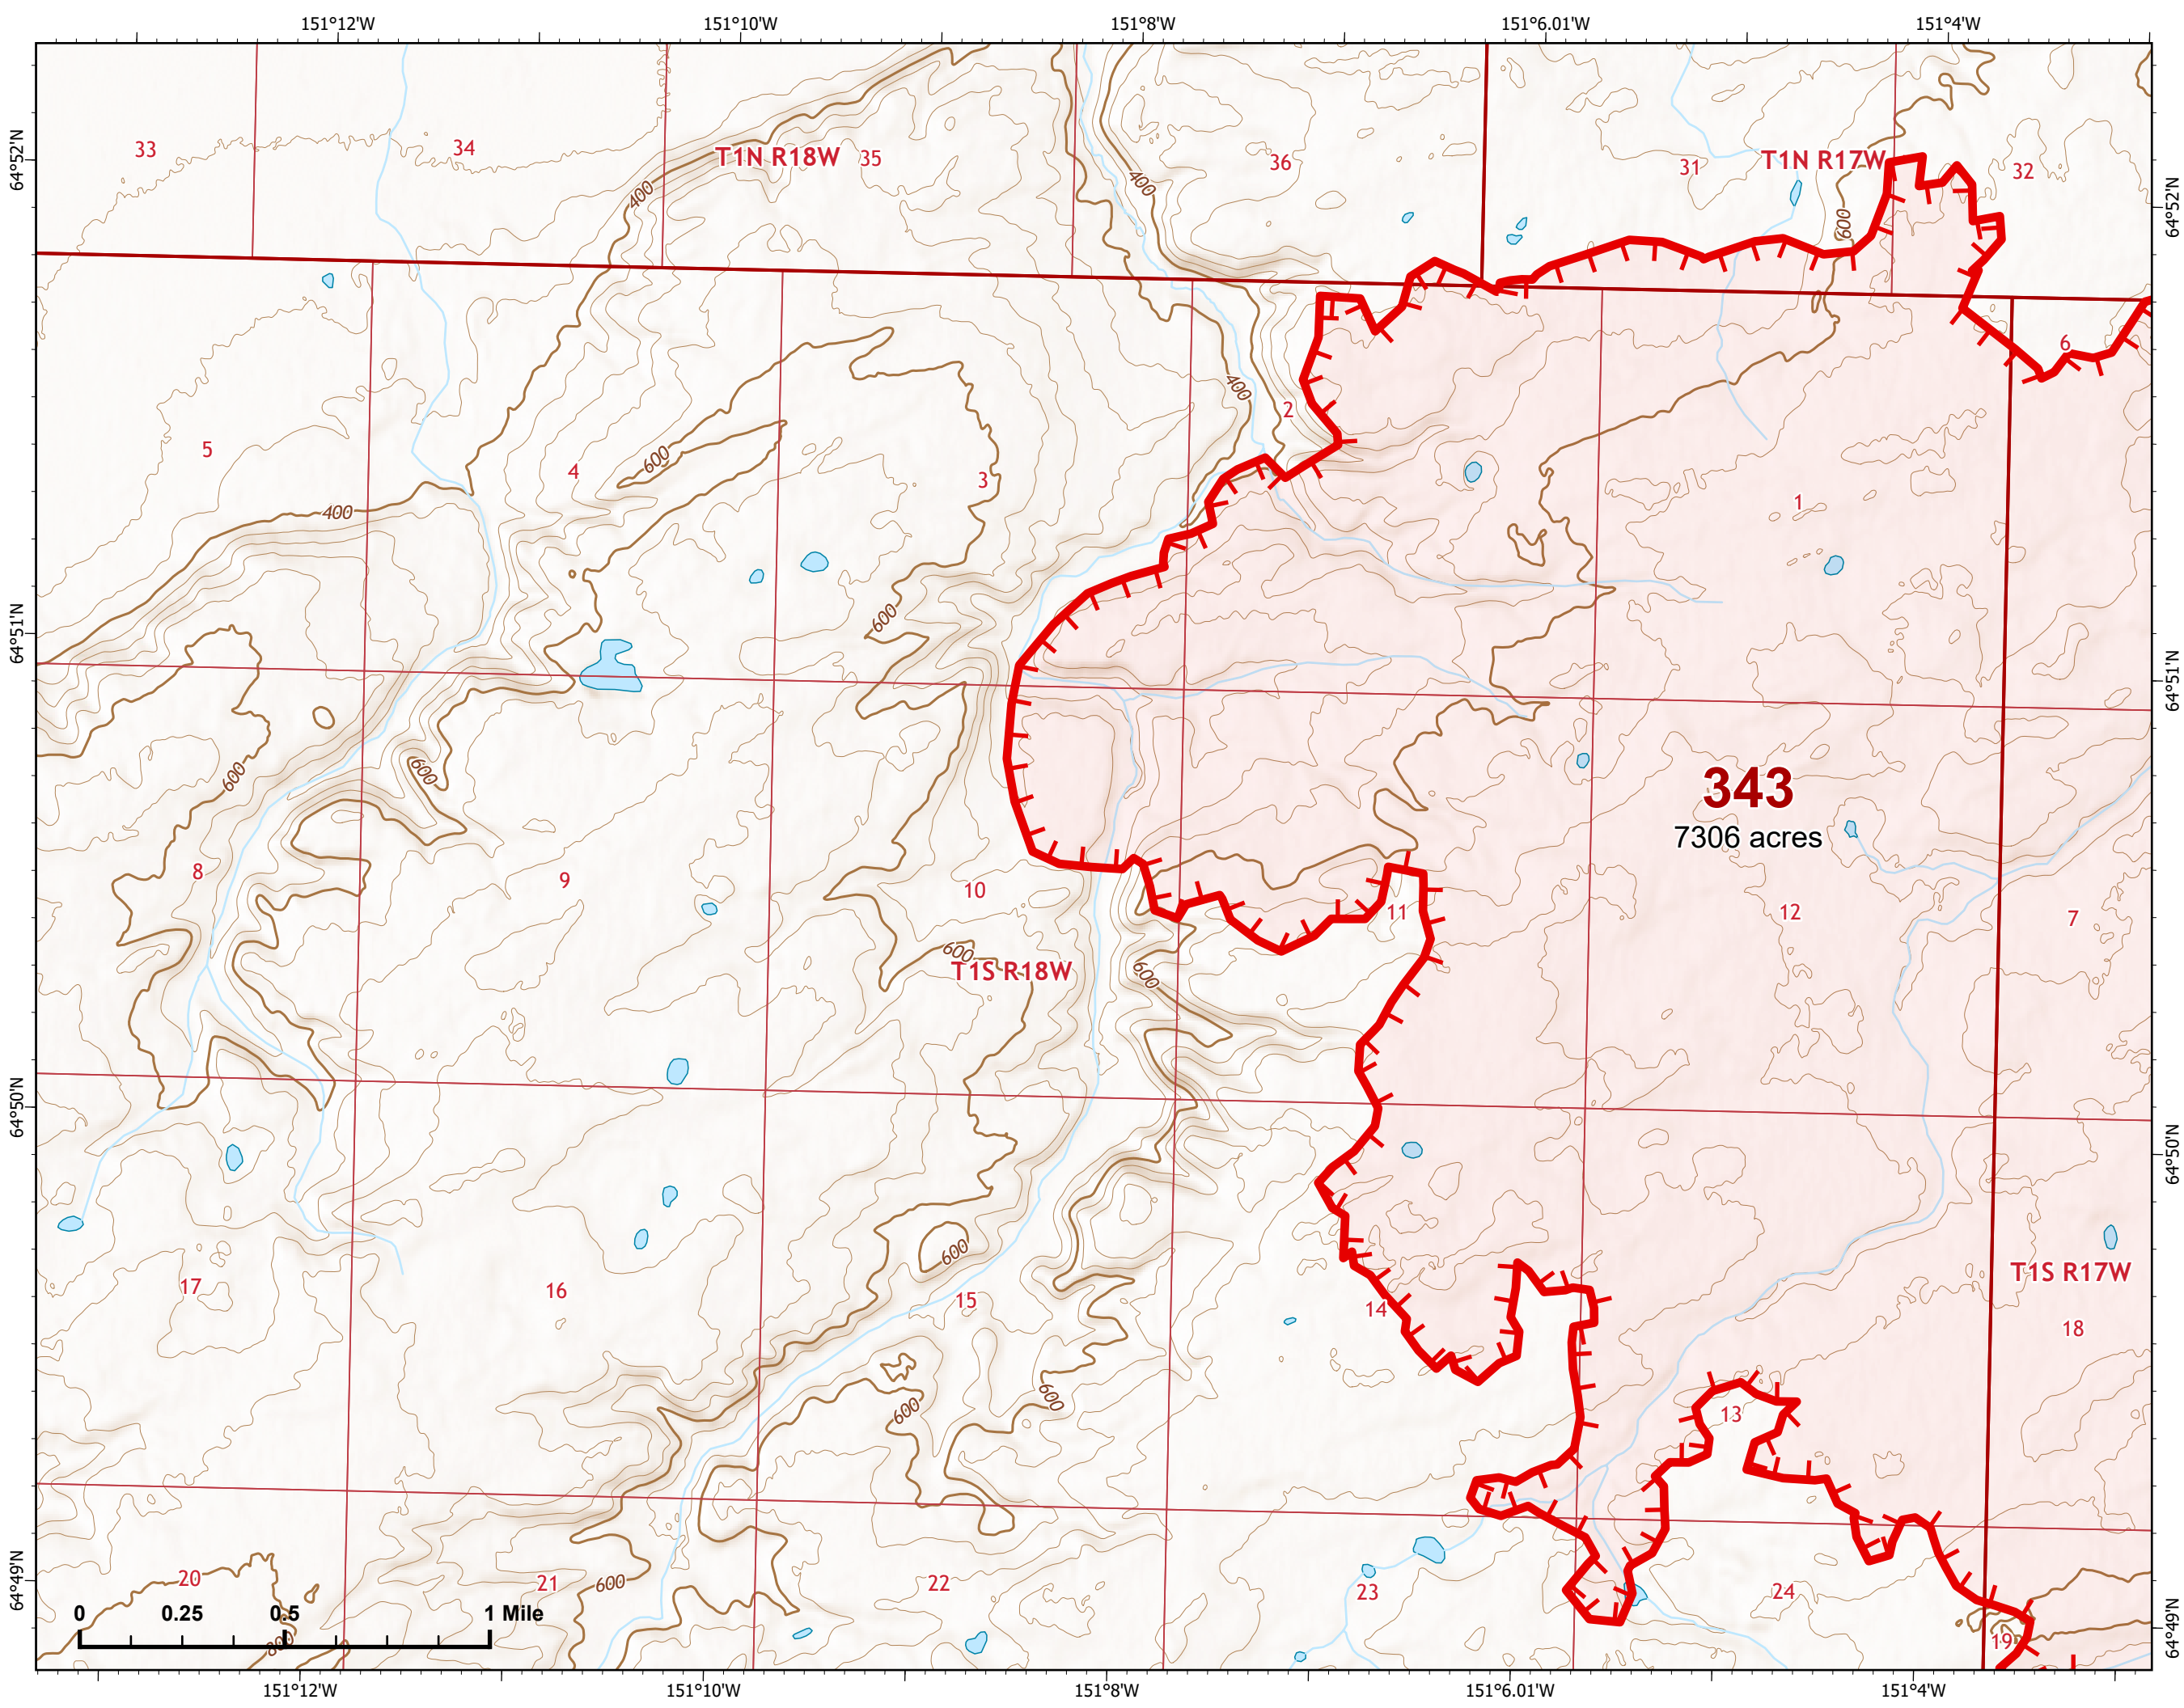

# IAP Map

Bean Complex  
AKTAD000898

07/04/2022

Fire: 343 (Dragon)

Page 343 - 1

-  Wildfire Daily Fire Perimeter
-  Uncontained

Z. Cravens  
7/3/2022