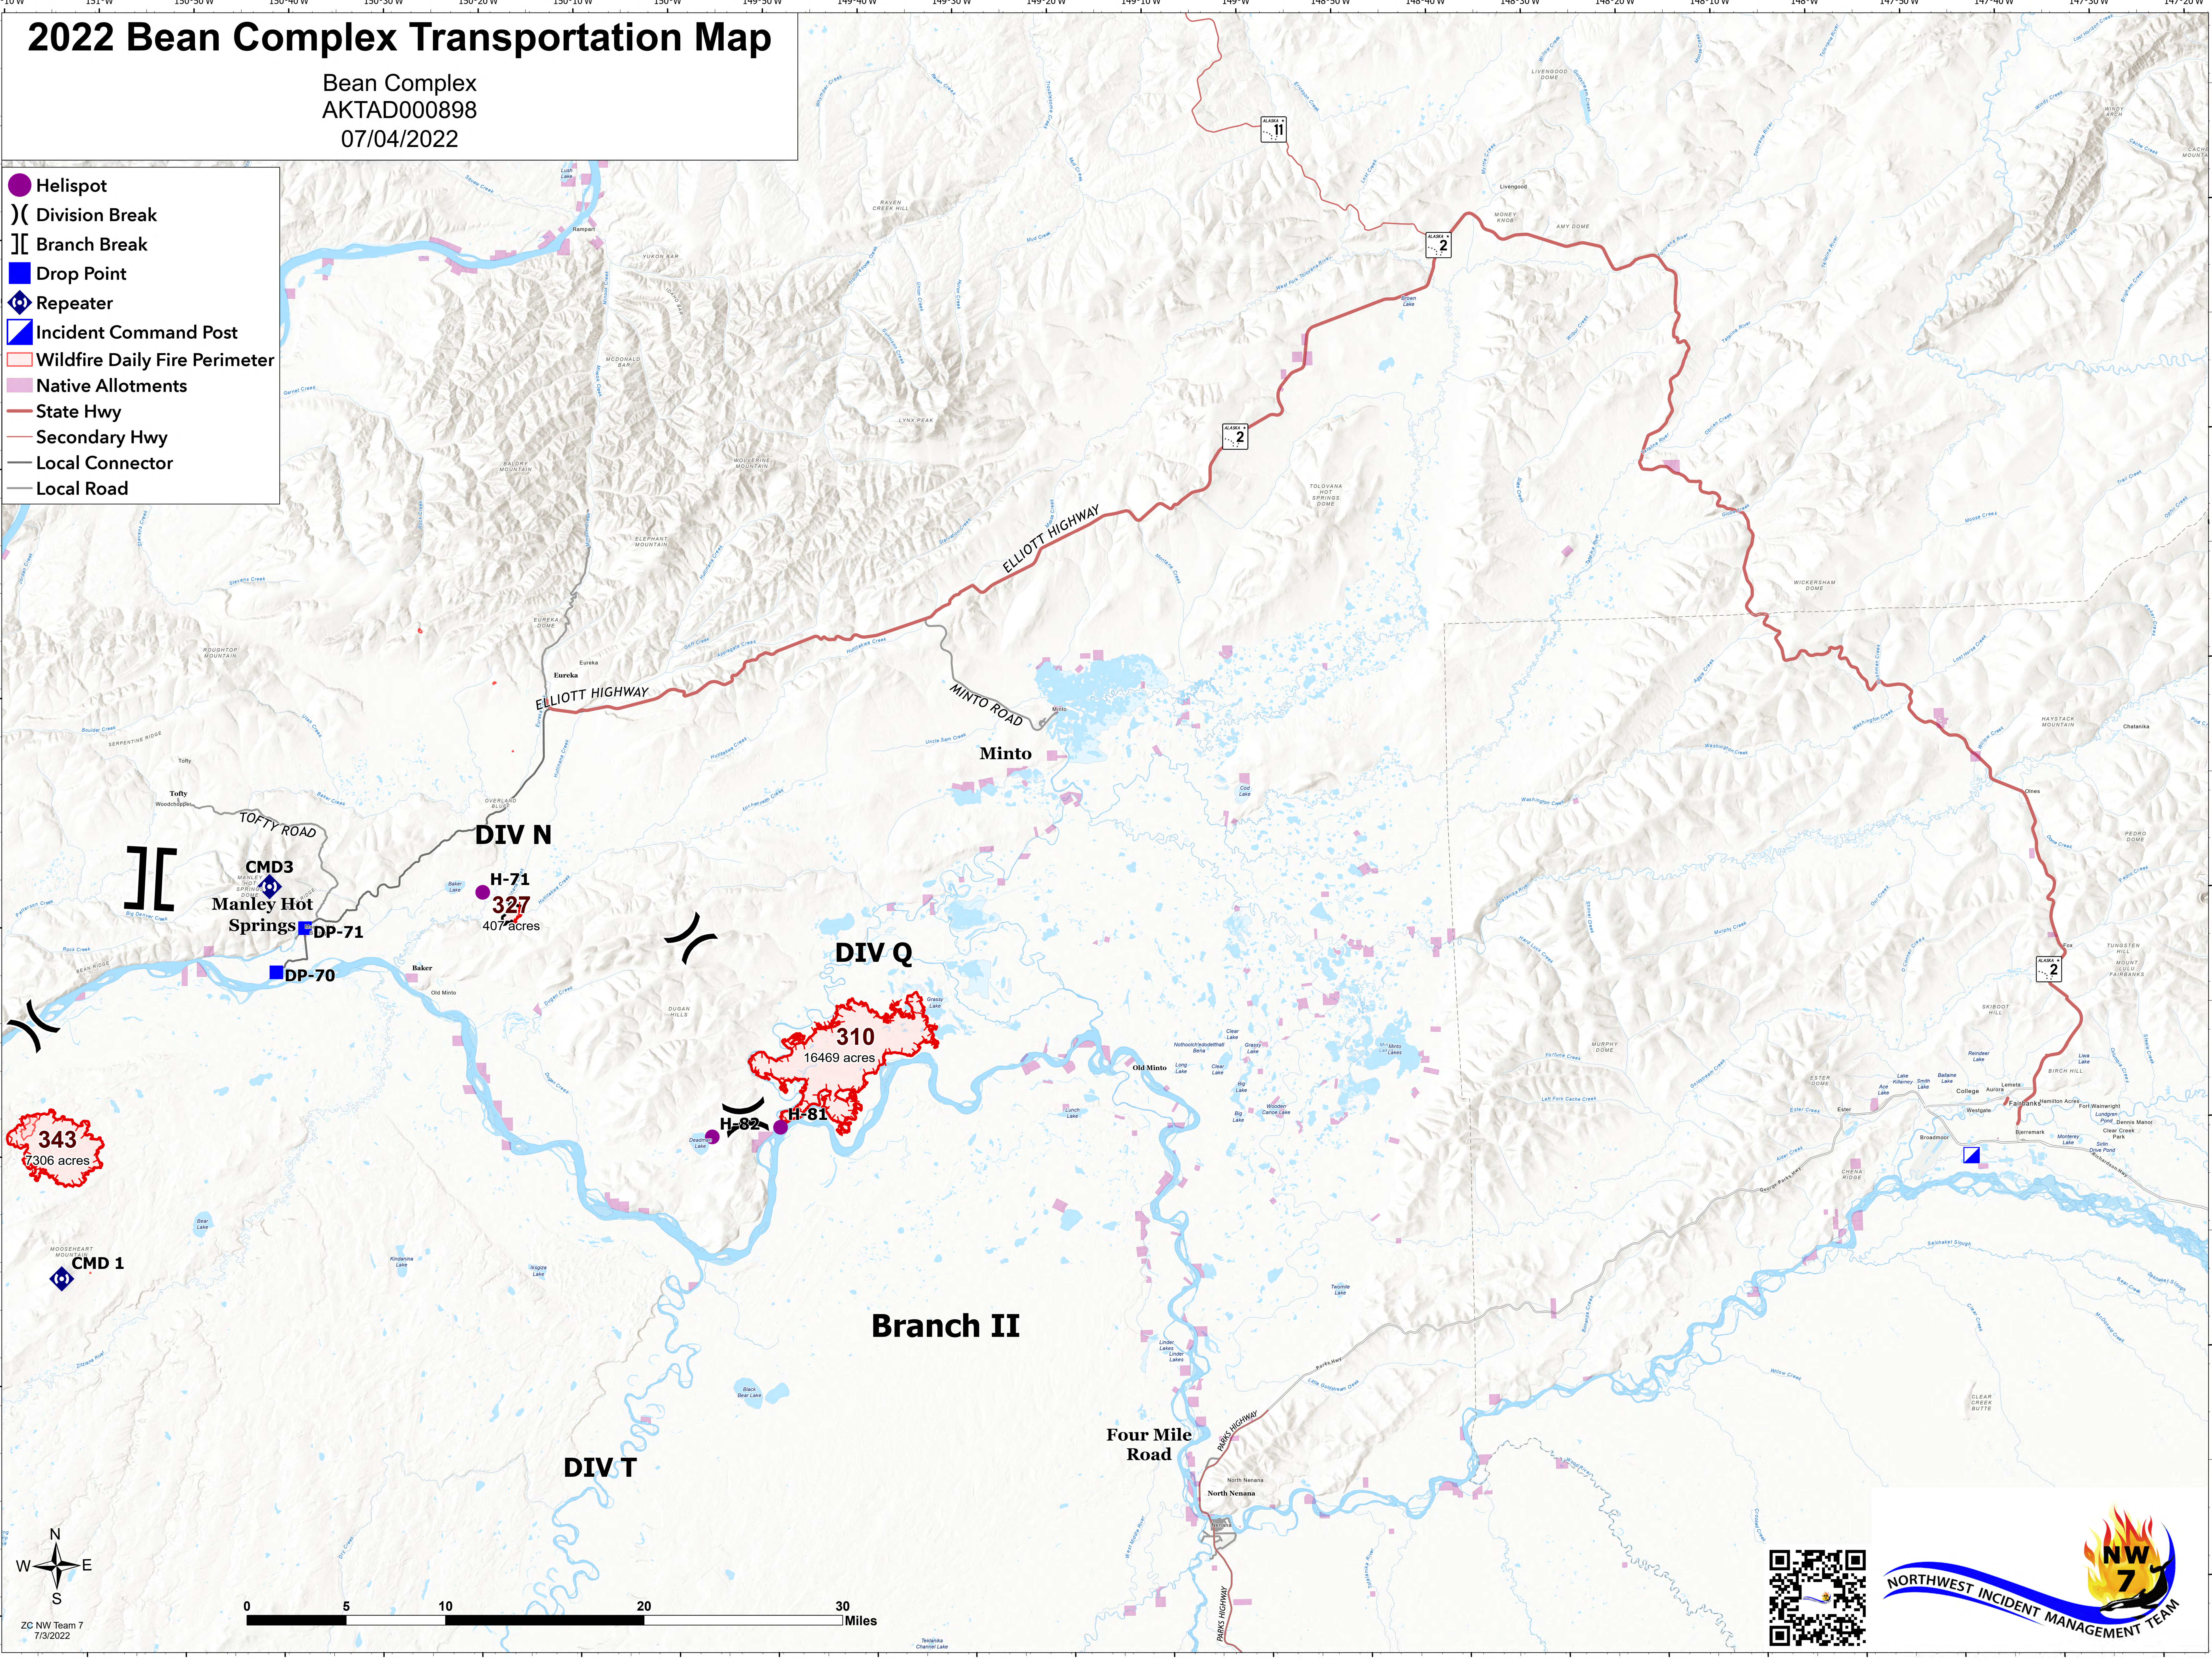

# 2022 Bean Complex Transportation Map

Bean Complex  
AKTAD000898  
07/04/2022

- Helispot
- ) ( Division Break
- ] [ Branch Break
- Drop Point
- ◆ Repeater
- ▣ Incident Command Post
- ▭ Wildfire Daily Fire Perimeter
- ▭ Native Allotments
- State Hwy
- Secondary Hwy
- Local Connector
- Local Road

343  
7306 acres

DIV N

DIV Q

DIV T

Branch II

Minto

Four Mile Road

Manley Hot Springs

ZC NW Team 7  
7/3/2022