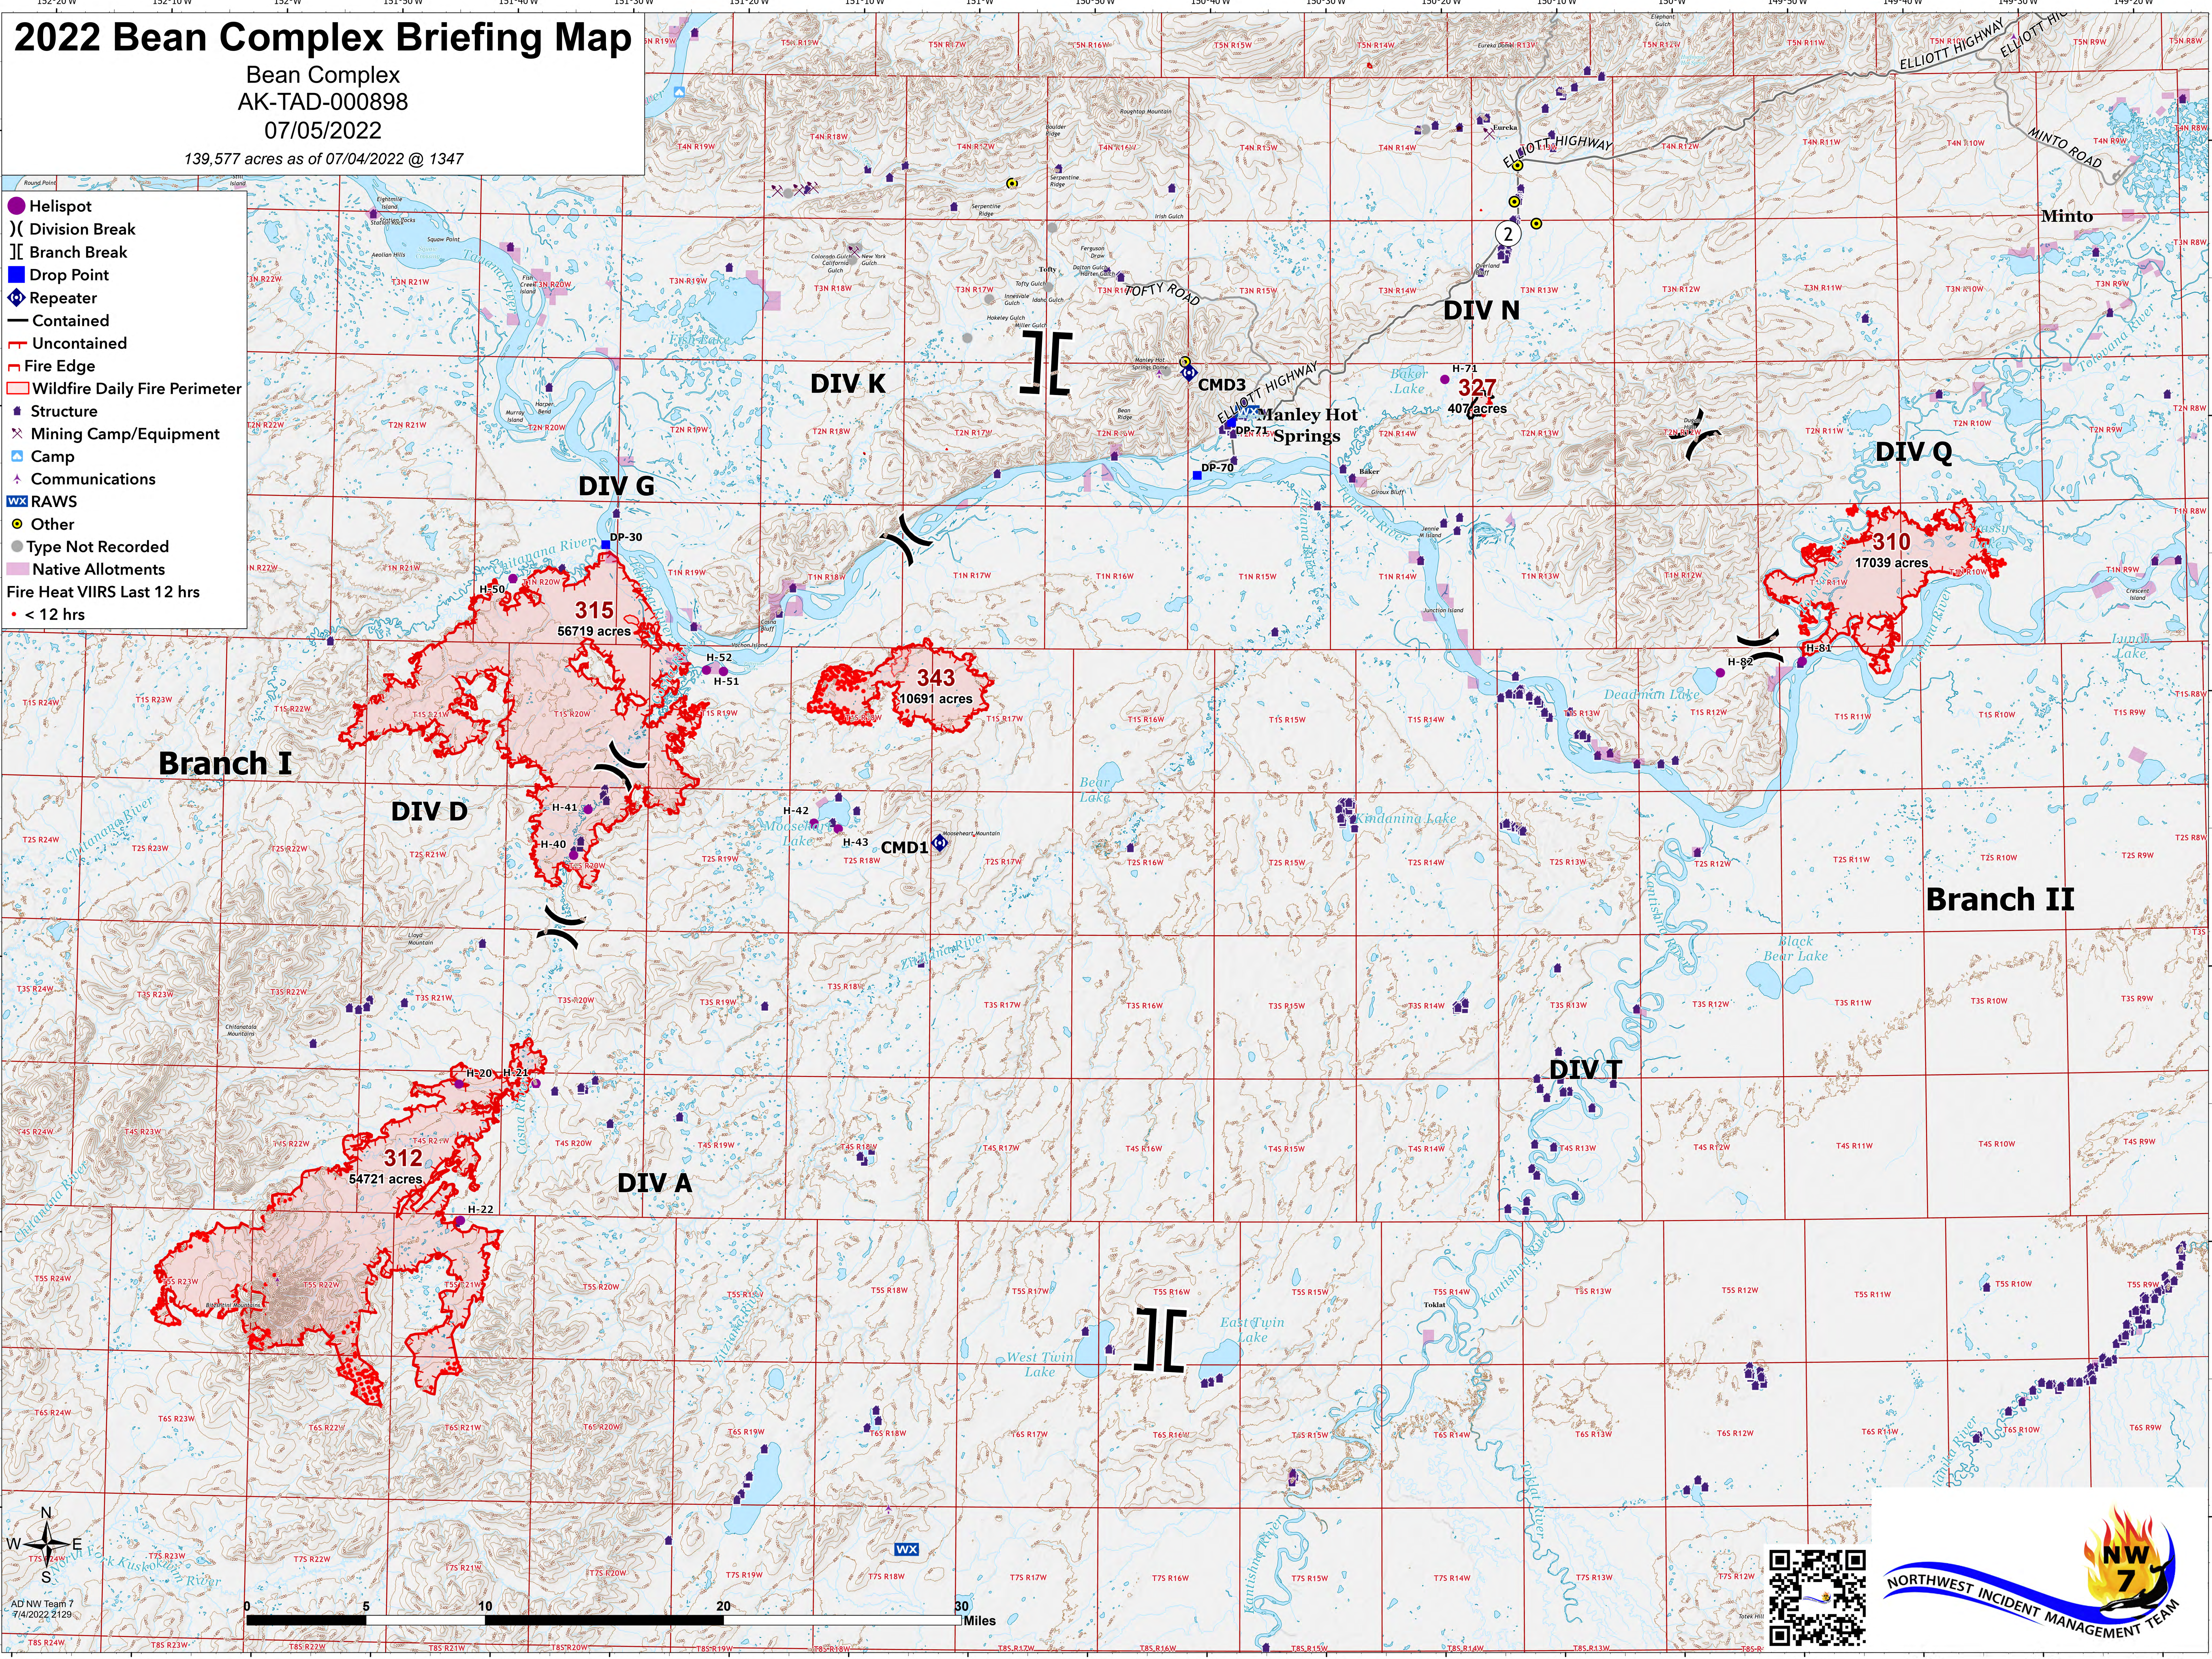

2022 Bean Complex Briefing Map

Bean Complex
AK-TAD-000898
07/05/2022

139,577 acres as of 07/04/2022 @ 1347

- Helispot
-) (Division Break
- [[Branch Break
- Drop Point
- ◆ Repeater
- Contained
- Uncontained
- Fire Edge
- ▭ Wildfire Daily Fire Perimeter
- ▭ Structure
- ✕ Mining Camp/Equipment
- ⛑ Camp
- ⬆ Communications
- WX RAWS
- Other
- Type Not Recorded
- ▭ Native Allotments
- Fire Heat VIIRS Last 12 hrs
- < 12 hrs

AD NW Team 7
7/4/2022 2129