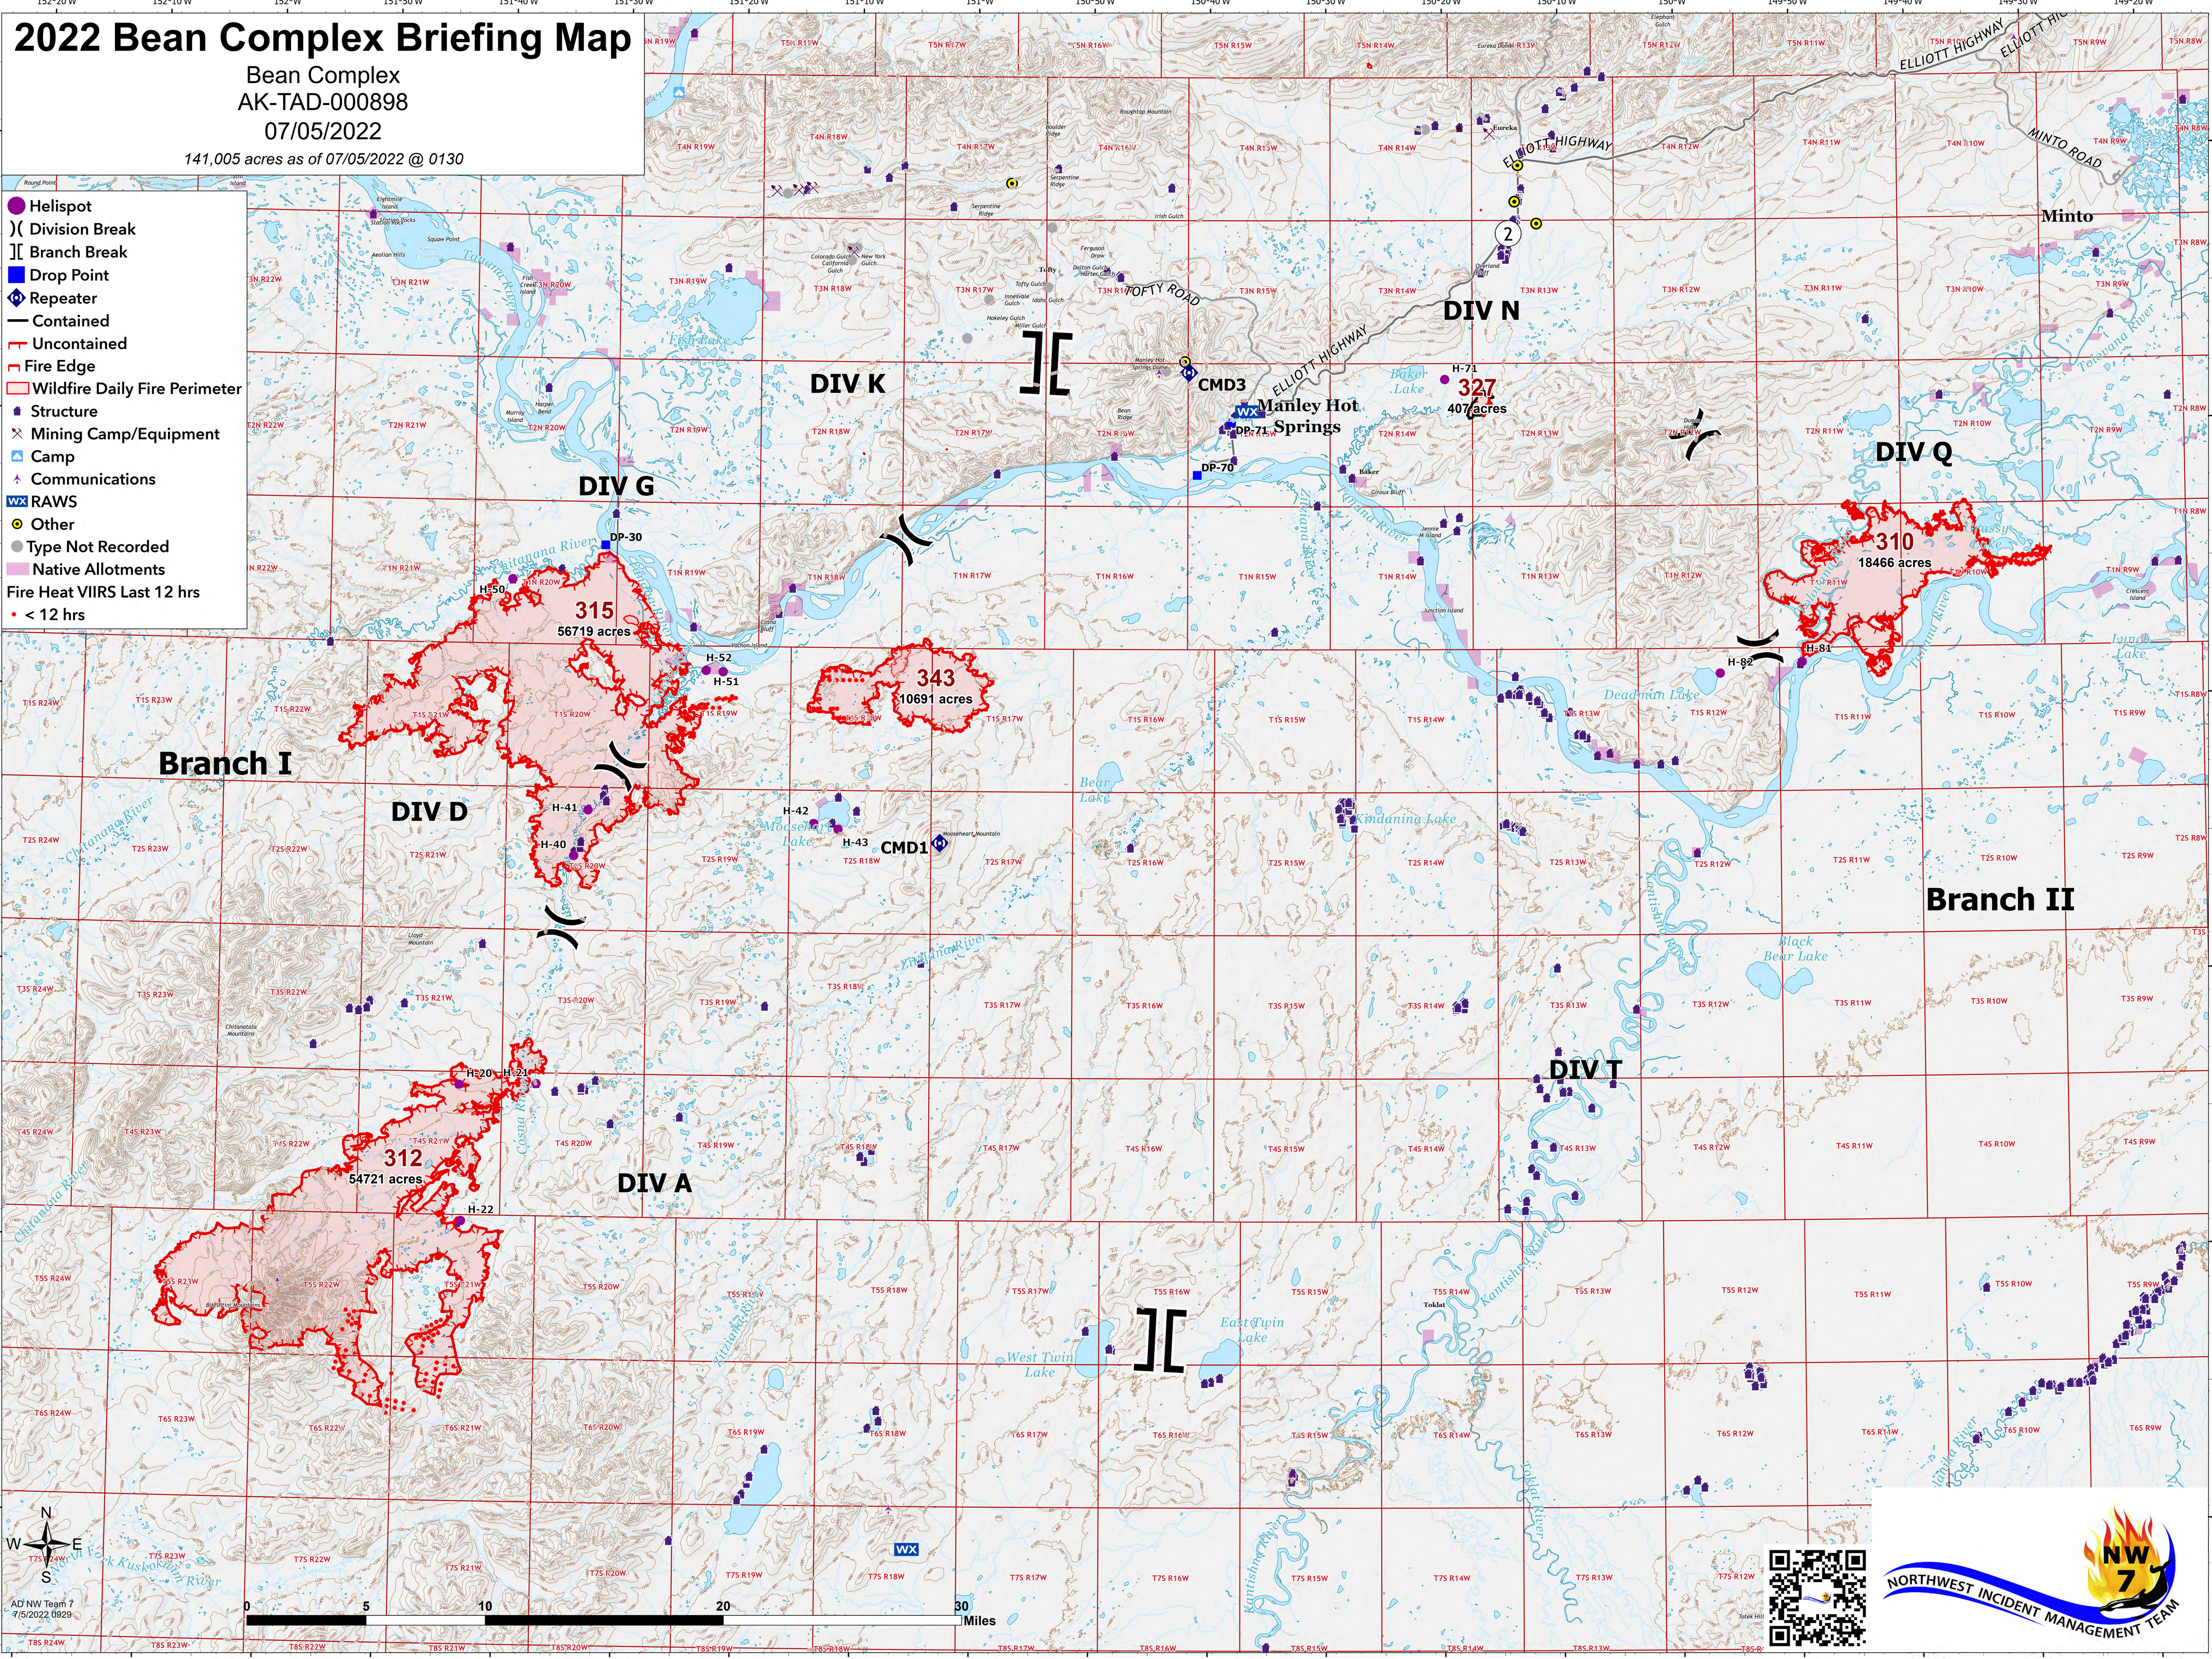

2022 Bean Complex Briefing Map

Bean Complex
AK-TAD-000898
07/05/2022

141,005 acres as of 07/05/2022 @ 0130

- Helispot
-) (Division Break
- [[Branch Break
- Drop Point
- ◆ Repeater
- Contained
- Uncontained
- ▬ Fire Edge
- ▭ Wildfire Daily Fire Perimeter
- ▭ Structure
- ✕ Mining Camp/Equipment
- ⛺ Camp
- ⬆ Communications
- WX RAWS
- Other
- Type Not Recorded
- ▭ Native Allotments
- Fire Heat VIIRS Last 12 hrs
- < 12 hrs

AD NW Team 7
7/5/2022 0929